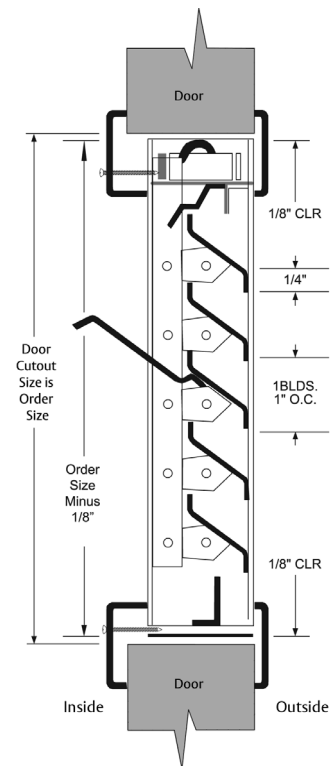

### DIMENSIONS:

- Minimum width: 4" Maximum width: 38"
- Minimum height: 5" Maximum height: 82"

#### DIMENSIONS:

- Minimum width: 12" Maximum width: 24"
- Minimum height: 12" Maximum height: 24"

#### DOOR THICKNESS:

- 1<sup>3</sup>/<sub>4</sub>" wood or metal

### Stocked LV-FL Sizes Cutout Dimensions

12" x 12"

18" x 12"

18" x 18"

24" x 12"

24" x 18"

24" x 24"

**ROCKWOOD**