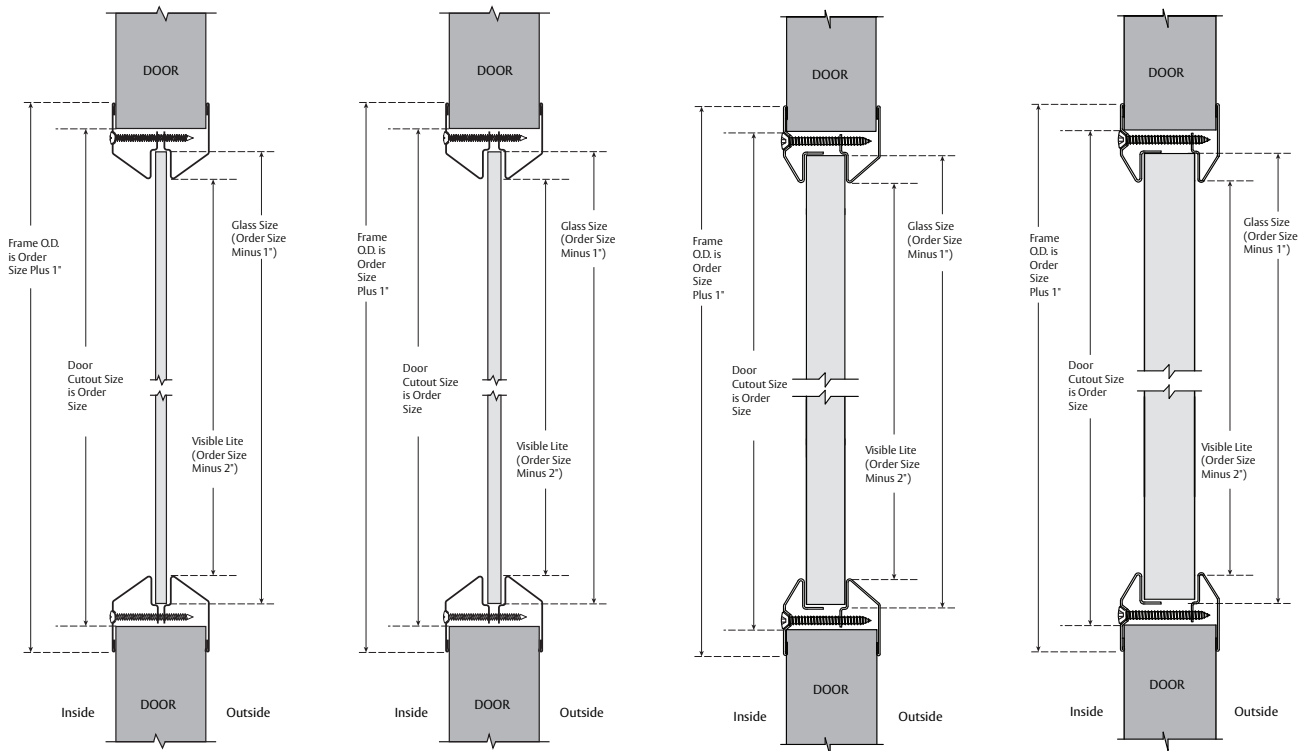

BEVELED LITE KITS

Our Beveled Lite Kits offer a wide viewing angle, suitable for both wood and metal doors with glazing material. They can be installed quickly without the need for drilling holes. The flush-mounted assembly, featuring a hemmed design, is ideally suited for clean environments.

STANDARD FEATURES

MATERIAL:

20 gauge Galvanneal Steel

FASTENERS:

#8 x 1³/₄" OH SMS

DIMENSIONS:

- Minimum width: 4" Maximum width: 38"
- Minimum height: 5" Maximum height: 82"

DOOR THICKNESS:

- 1³/₄" wood or metal

FIRE RATING:

- Classified in accordance with UBC code standard 7-2 for positive pressure
- 90 Minute Fire Rating

OPTIONAL FEATURES:

- Torx (Security screws)
- Custom powder coats

LT-B1

³/₈" Glazing Pocket for ¹/₄" glass

Specifications for ordering custom size LT-B1 Kits

LT-B2

⁹/₁₆" Glazing Pocket for ³/₈" to ¹/₂" glass

LT-B3

¹³/₁₆" Glazing Pocket for ⁵/₈" to ³/₄" glass

LT-B4

¹/₁₆" Glazing Pocket for ⁷/₈" to 1" glass

ROCKWOOD®

ASSA ABLOY

Experience a safer and more open world

US: 800 458 2424 | www.rockwoodmfg.com CA: 800 461 3007 | www.assaabloydss.ca

Check the website for the most up-to-date product information.

Copyright © 2019 2021-2024, ASSA ABLOY Accessories and Door Controls Group, Inc. All rights reserved. Reproduction in whole or in part without the express written permission of ASSA ABLOY Accessories and Door Controls Group, Inc. is prohibited.