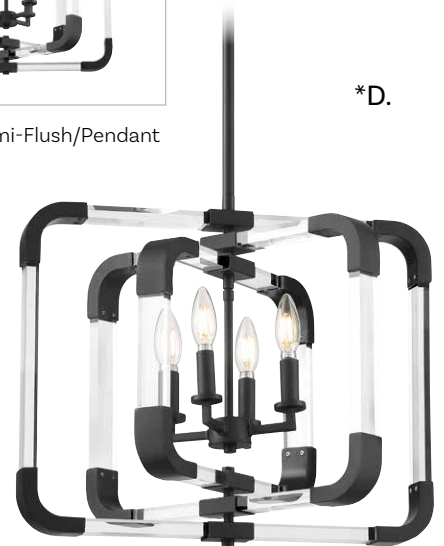

B. 1-6300-6-109
6-Light Linear Chandelier
Polished Nickel Finish
40"L x 22"W x 15"H
Adj H 15" - 69"
6E 60W
Crackled Glass
Crystal Accents

ROTTERDAM

A. 7-1660-6-322

6-Light Pendant
Warm Brass Finish
31-1/2"L x 24-3/4"W x 20-1/2"H
Adj H 20-1/2" - 77-1/2"
6C 60W
30° Swivel
Optic Acrylic
Metal Candle Covers

B. 7-1660-6-89

6-Light Pendant
Matte Black Finish
31-1/2"L x 24-3/4"W x 20-1/2"H
Adj H 20-1/2" - 77-1/2"
6C 60W
30° Swivel
Optic Acrylic
Metal Candle Covers

C. 6-1662-4-322

4-Light Convertible
Semi-Flush/Pendant
Warm Brass Finish
20"W x 18"H
Adj H 18" - 75"
4C 60W
30° Swivel
Optic Acrylic
Metal Candle Covers

D. 6-1662-4-89

4-Light Convertible
Semi-Flush/Pendant
Matte Black Finish
20"W x 18"H
Adj H 18" - 75"
4C 60W
30° Swivel
Optic Acrylic
Metal Candle Covers

ROTTERDAM

**A.

**B.

Convertible: Semi-Flush/Pendant

*C.

Convertible: Semi-Flush/Pendant

*D.

*Includes 12" & 6" extensions - additional stems available - **7-EXT**

Includes 12" & 6" extensions - additional stems available - **7-EXTLG

The rings of the Rotterdam Collection are adjustable and can rotate into different positions.