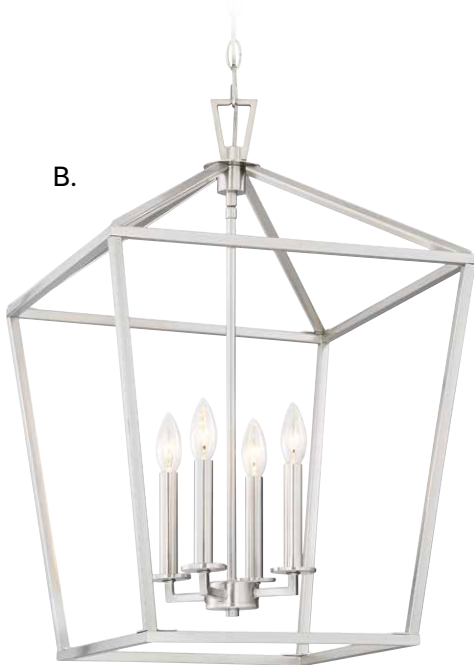

TOWNSEND

A. 3-320-3-44

3-Light Pendant
Classic Bronze Finish
10"W x 15"H
3C 60W
Metal Candle Covers

B. 3-320-3-SN

3-Light Pendant
Satin Nickel Finish
10"W x 15"H
3C 60W
Metal Candle Covers

C. 3-320-3-322

3-Light Pendant
Warm Brass Finish
10"W x 15"H
3C 60W
Metal Candle Covers

D. 3-320-3-109

3-Light Pendant
Polished Nickel Finish
10"W x 15"H
3C 60W
Metal Candle Covers

E. 3-320-3-89

3-Light Pendant
Matte Black Finish
10"W x 15"H
3C 60W
Metal Candle Covers

TOWNSEND

Includes 120" chain & wire

TOWNSEND

Includes 120" chain & wire

TOWNSEND

A. 3-321-4-44

4-Light Pendant
Classic Bronze Finish
17"W x 26"H
4C 60W
Metal Candle Covers

B. 3-321-4-SN

4-Light Pendant
Satin Nickel Finish
17"W x 26"H
4C 60W
Metal Candle Covers