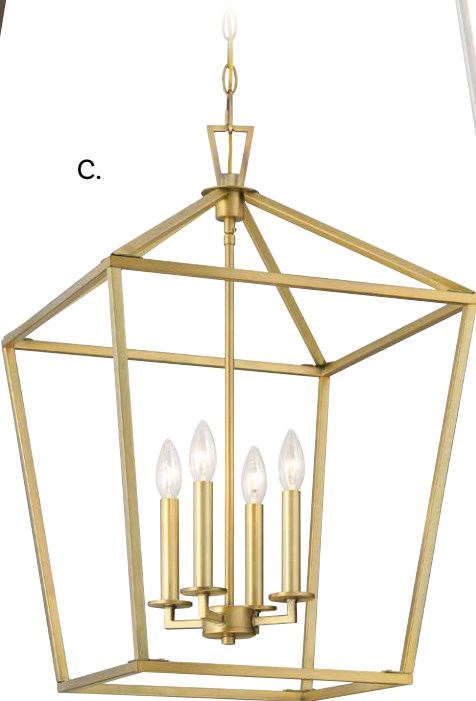

TOWNSEND

A. 3-320-3-44

3-Light Pendant
Classic Bronze Finish
10"W x 15"H
3C 60W
Metal Candle Covers

B. 3-320-3-SN

3-Light Pendant
Satin Nickel Finish
10"W x 15"H
3C 60W
Metal Candle Covers

C. 3-320-3-322

3-Light Pendant
Warm Brass Finish
10"W x 15"H
3C 60W
Metal Candle Covers

D. 3-320-3-109

3-Light Pendant
Polished Nickel Finish
10"W x 15"H
3C 60W
Metal Candle Covers

E. 3-320-3-89

3-Light Pendant
Matte Black Finish
10"W x 15"H
3C 60W
Metal Candle Covers

TOWNSEND

Includes 120" chain & wire

TOWNSEND

Includes 120" chain & wire

TOWNSEND

A. 3-321-4-44

4-Light Pendant
Classic Bronze Finish
17"W x 26"H
4C 60W
Metal Candle Covers

B. 3-321-4-SN

4-Light Pendant
Satin Nickel Finish
17"W x 26"H
4C 60W
Metal Candle Covers