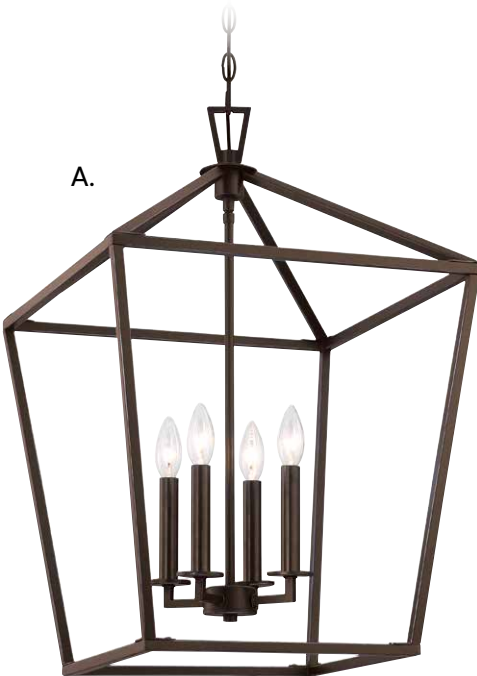

TOWNSEND

A. 3-320-3-44

3-Light Pendant
Classic Bronze Finish
10"W x 15"H
3C 60W
Metal Candle Covers

B. 3-320-3-SN

3-Light Pendant
Satin Nickel Finish
10"W x 15"H
3C 60W
Metal Candle Covers

C. 3-320-3-322

3-Light Pendant
Warm Brass Finish
10"W x 15"H
3C 60W
Metal Candle Covers

D. 3-320-3-109

3-Light Pendant
Polished Nickel Finish
10"W x 15"H
3C 60W
Metal Candle Covers

E. 3-320-3-89

3-Light Pendant
Matte Black Finish
10"W x 15"H
3C 60W
Metal Candle Covers

TOWNSEND

Includes 120" chain & wire

TOWNSEND

Includes 120" chain & wire

TOWNSEND

A. 3-321-4-44

4-Light Pendant
Classic Bronze Finish
17"W x 26"H
4C 60W
Metal Candle Covers

B. 3-321-4-SN

4-Light Pendant
Satin Nickel Finish
17"W x 26"H
4C 60W
Metal Candle Covers