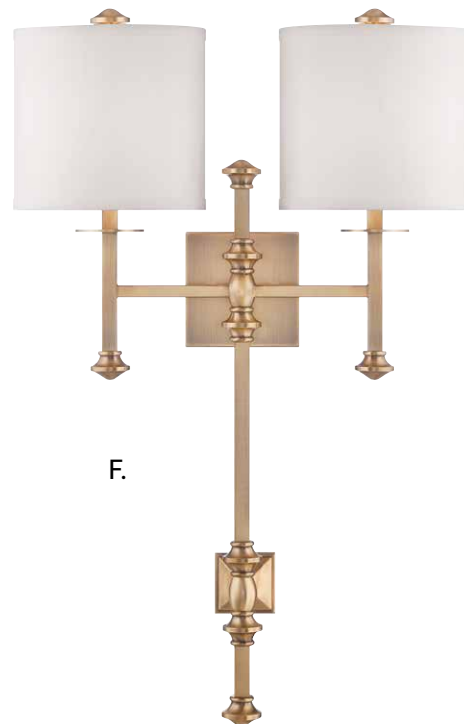

F.

D. 9-7140-1-SN
1-Light Sconce
Satin Nickel Finish
7-1/2"W x 26-1/2"H
x 5-1/2"E
1C 60W
White Fabric Shade
Metal Candle Cover

E. 9-7140-1-322
1-Light Sconce
Warm Brass Finish
7-1/2"W x 26-1/2"H
x 5-1/2"E
1C 60W
White Fabric Shade
Metal Candle Cover

F. 9-7141-2-322
2-Light Sconce
Warm Brass Finish
18"W x 28-5/8"H
x 5-1/2"E
2C 60W
White Fabric Shades
Metal Candle Covers