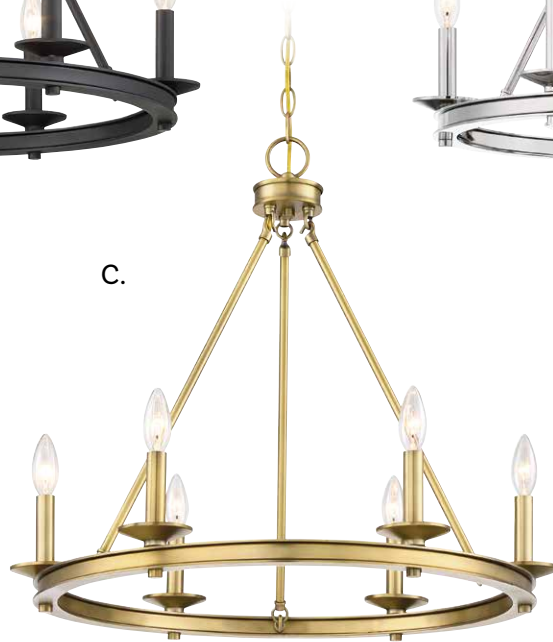

GALEA

Includes 12" & 6" extensions - additional stems available - **7-EXT**

MIDDLETON

A. 1-307-6-89

6-Light Chandelier
Matte Black Finish
25"W x 23"H
6C 60W
Metal Candle Covers

B. 1-307-6-109

6-Light Chandelier
Polished Nickel Finish
25"W x 23"H
6C 60W
Metal Candle Covers

C. 1-307-6-322

6-Light Chandelier
Warm Brass Finish
25"W x 23"H
6C 60W
Metal Candle Covers

D. 1-307-6-SN

6-Light Chandelier
Satin Nickel Finish
25"W x 23"H
6C 60W
Metal Candle Covers

E. 1-307-6-44

6-Light Chandelier
Classic Bronze Finish
25"W x 23"H
6C 60W
Metal Candle Covers

MIDDLETON

Includes 120" chain & wire

MIDDLETON

Includes 120" chain & wire

MIDDLETON

A. 1-308-8-89

8-Light Chandelier
Matte Black Finish
33"W x 25"H
8C 60W
Metal Candle Covers

B. 1-308-8-109