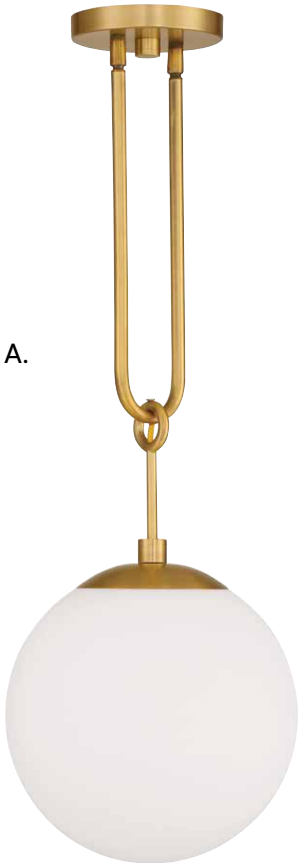

BECKER

Includes 9-1/2" extensions - additional stems available - 7-EXT