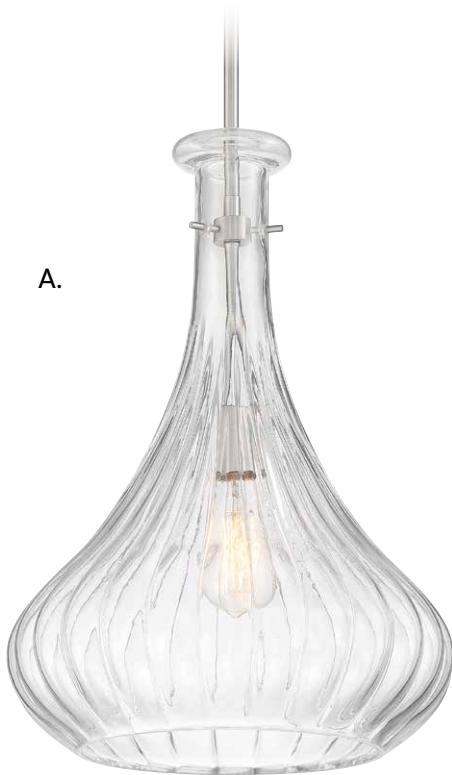

BRISTO

A.

B.

A. 7-2265-1-SN
1-Light Pendant
Satin Nickel Finish
14"W x 20"H
Adj H 20" - 72"
1E 60W
Clear Fluted Glass

B. 7-2265-1-322
1-Light Pendant
Warm Brass Finish
14"W x 20"H
Adj H 20" - 72"
1E 60W
Clear Fluted Glass

C. 7-2265-1-89
1-Light Pendant
Matte Black Finish
14"W x 20"H
Adj H 20" - 72"
1E 60W
Clear Fluted Glass

D. 7-2265-1-109
1-Light Pendant
Polished Nickel Finish
14"W x 20"H
Adj H 20" - 72"
1E 60W
Clear Fluted Glass

C.

D.