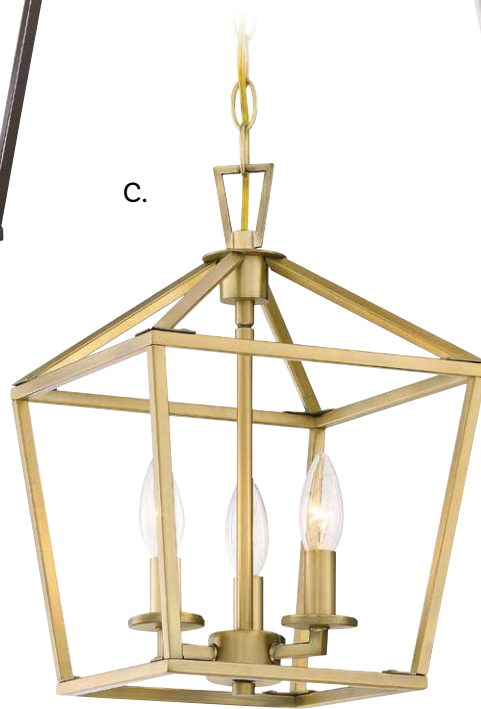

E.

Includes 120" chain & wire

TOWNSEND

- | | | | | |
|--|--|---|---|--|
| A. 3-325-6-SN
6-Light Pendant
Satin Nickel Finish
26"W x 23"H
6C 60W
Metal Candle Covers | B. 3-325-6-44
6-Light Pendant
Classic Bronze Finish
26"W x 23"H
6C 60W
Metal Candle Covers | C. 3-325-6-322
6-Light Pendant
Warm Brass Finish
26"W x 23"H
6C 60W
Metal Candle Covers | D. 3-325-6-89
6-Light Pendant
Matte Black Finish
26"W x 23"H
6C 60W
Metal Candle Covers | E. 3-325-6-109
6-Light Pendant
Polished Nickel Finish
26"W x 23"H
6C 60W
Metal Candle Covers |
|--|--|---|---|--|

TOWNSEND

A. 3-320-3-44

3-Light Pendant
Classic Bronze Finish
10"W x 15"H
3C 60W
Metal Candle Covers

B. 3-320-3-SN

3-Light Pendant
Satin Nickel Finish
10"W x 15"H
3C 60W
Metal Candle Covers

C. 3-320-3-322

3-Light Pendant
Warm Brass Finish
10"W x 15"H
3C 60W
Metal Candle Covers

D. 3-320-3-109

3-Light Pendant
Polished Nickel Finish
10"W x 15"H
3C 60W
Metal Candle Covers

E. 3-320-3-89

3-Light Pendant
Matte Black Finish
10"W x 15"H
3C 60W
Metal Candle Covers

TOWNSEND

Includes 120" chain & wire