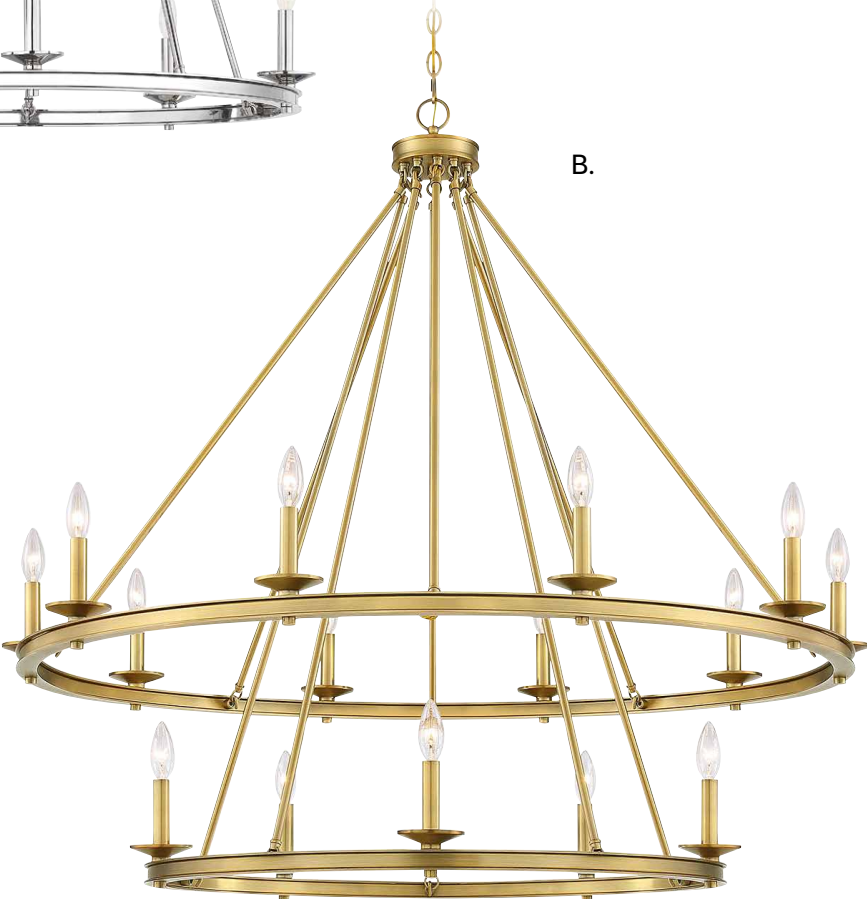

10-Light Chandelier
Warm Brass Finish
45"W x 32-1/4"H
10C 60W
Metal Candle Covers

C. 1-310-10-109

10-Light Chandelier
Polished Nickel Finish
45"W x 32-1/4"H
10C 60W
Metal Candle Covers

D. 1-310-10-44

10-Light Chandelier
Classic Bronze Finish
45"W x 32-1/4"H
10C 60W
Metal Candle Covers

E. 1-310-10-SN

10-Light Chandelier
Satin Nickel Finish
45"W x 32-1/4"H
10C 60W
Metal Candle Covers

MIDDLETON

Includes 120" chain & wire

MIDDLETON

Includes 120" chain & wire

MIDDLETON

1-312-15-89
15-Light Chandelier
Matte Black Finish
45"W x 42"H
15C 60W
Metal Candle Covers

MIDDLETON

MIDDLETON

C.

- A. 1-312-15-109**
15-Light Chandelier
Polished Nickel Finish
45"W x 42"H
15C 60W
Metal Candle Covers
- B. 1-312-15-322**
15-Light Chandelier
Warm Brass Finish
45"W x 42"H
15C 60W
Metal Candle Covers
- C. 1-312-15-SN**
15-Light Chandelier
Satin Nickel Finish
45"W x 42"H
15C 60W
Metal Candle Covers
- D. 1-312-15-44**
15-Light Chandelier
Classic Bronze Finish
45"W x 42"H
15C 60W
Metal Candle Covers