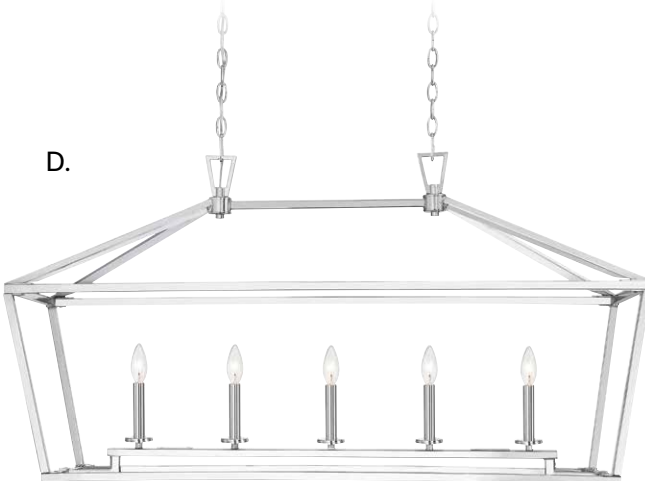

TOWNSEND

Includes 120" chain & wire