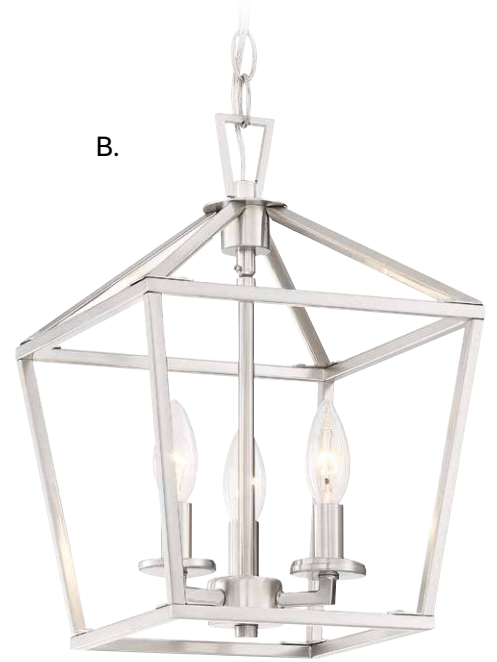

E.

Includes 120" chain & wire

TOWNSEND

- | | | | | |
|--|--|---|---|--|
| A. 3-325-6-SN
6-Light Pendant
Satin Nickel Finish
26"W x 23"H
6C 60W
Metal Candle Covers | B. 3-325-6-44
6-Light Pendant
Classic Bronze Finish
26"W x 23"H
6C 60W
Metal Candle Covers | C. 3-325-6-322
6-Light Pendant
Warm Brass Finish
26"W x 23"H
6C 60W
Metal Candle Covers | D. 3-325-6-89
6-Light Pendant
Matte Black Finish
26"W x 23"H
6C 60W
Metal Candle Covers | E. 3-325-6-109
6-Light Pendant
Polished Nickel Finish
26"W x 23"H
6C 60W
Metal Candle Covers |
|--|--|---|---|--|

TOWNSEND

A. 3-320-3-44

3-Light Pendant
Classic Bronze Finish
10"W x 15"H
3C 60W
Metal Candle Covers

B. 3-320-3-SN

3-Light Pendant
Satin Nickel Finish
10"W x 15"H
3C 60W
Metal Candle Covers

C. 3-320-3-322

3-Light Pendant
Warm Brass Finish
10"W x 15"H
3C 60W
Metal Candle Covers

D. 3-320-3-109

3-Light Pendant
Polished Nickel Finish
10"W x 15"H
3C 60W
Metal Candle Covers

E. 3-320-3-89

3-Light Pendant
Matte Black Finish
10"W x 15"H
3C 60W
Metal Candle Covers

TOWNSEND

Includes 120" chain & wire