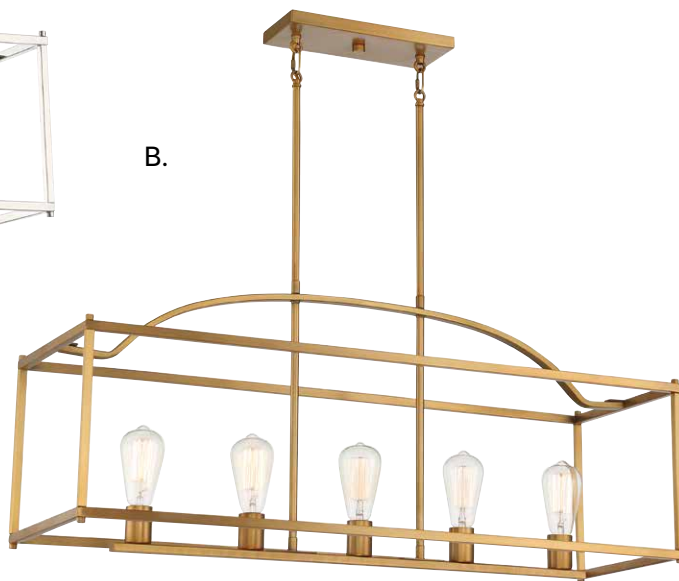

Includes 12" & 6" extensions - additional stems available - 7-EXT