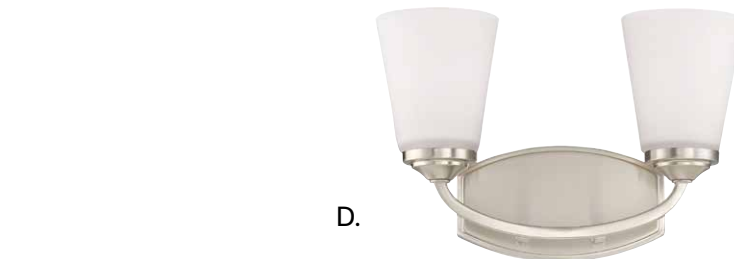

C. KANE

8-890-4-SN

4-Light Bath Bar
Satin Nickel Finish
33"W x 8-1/2"H x 5-1/2"E
4E 60W
White Etched Glass

D. JORDAN

8-9070-2-SN

2-Light Bath Bar
Satin Nickel Finish
13-1/2"W x 9-1/4"H x 5-7/8"E
2E 60W
White Etched Glass