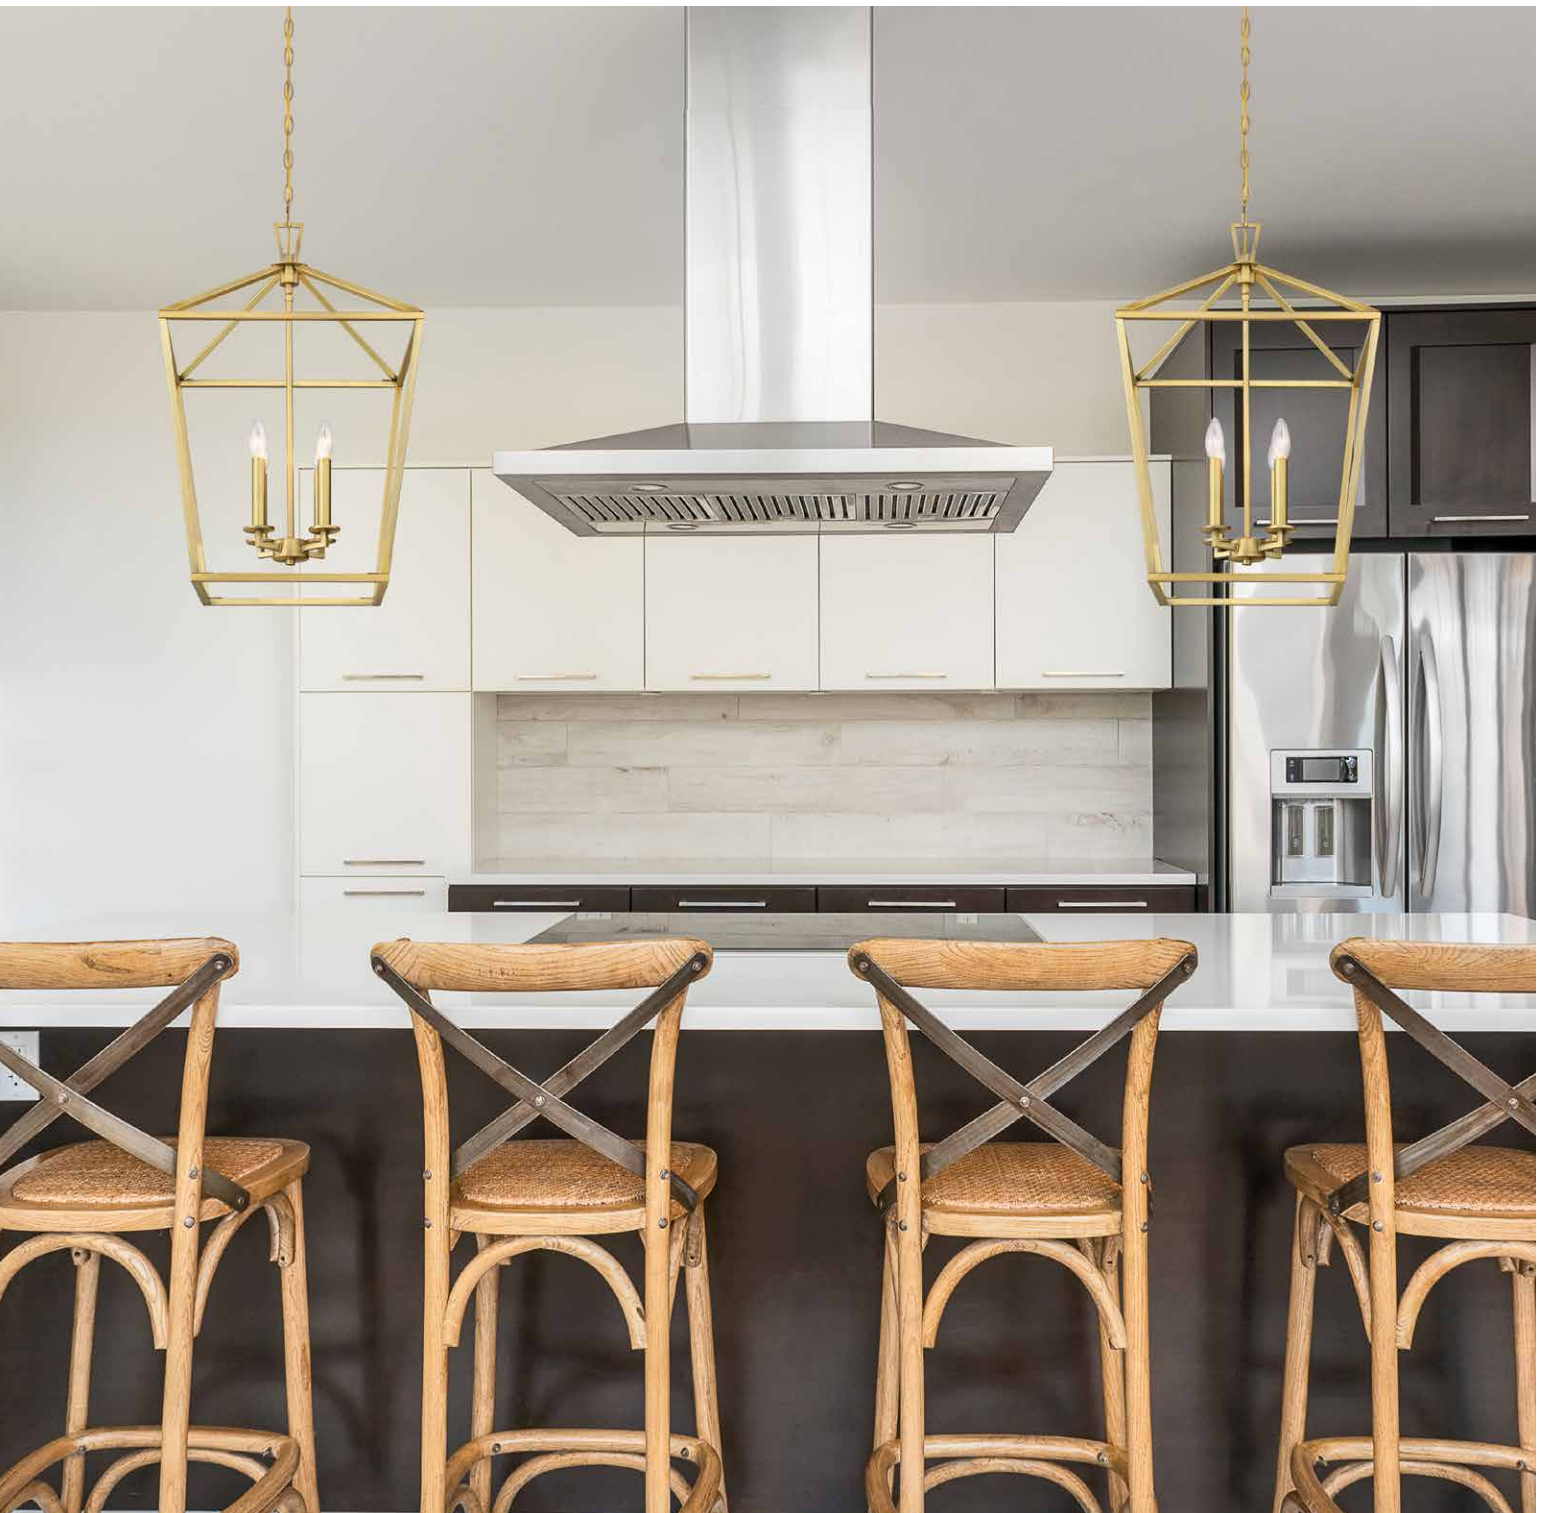

TOWNSEND

Includes 120" chain & wire

TOWNSEND

A. 3-321-4-44

4-Light Pendant
Classic Bronze Finish
17"W x 26"H
4C 60W
Metal Candle Covers

B. 3-321-4-SN

4-Light Pendant
Satin Nickel Finish
17"W x 26"H
4C 60W
Metal Candle Covers