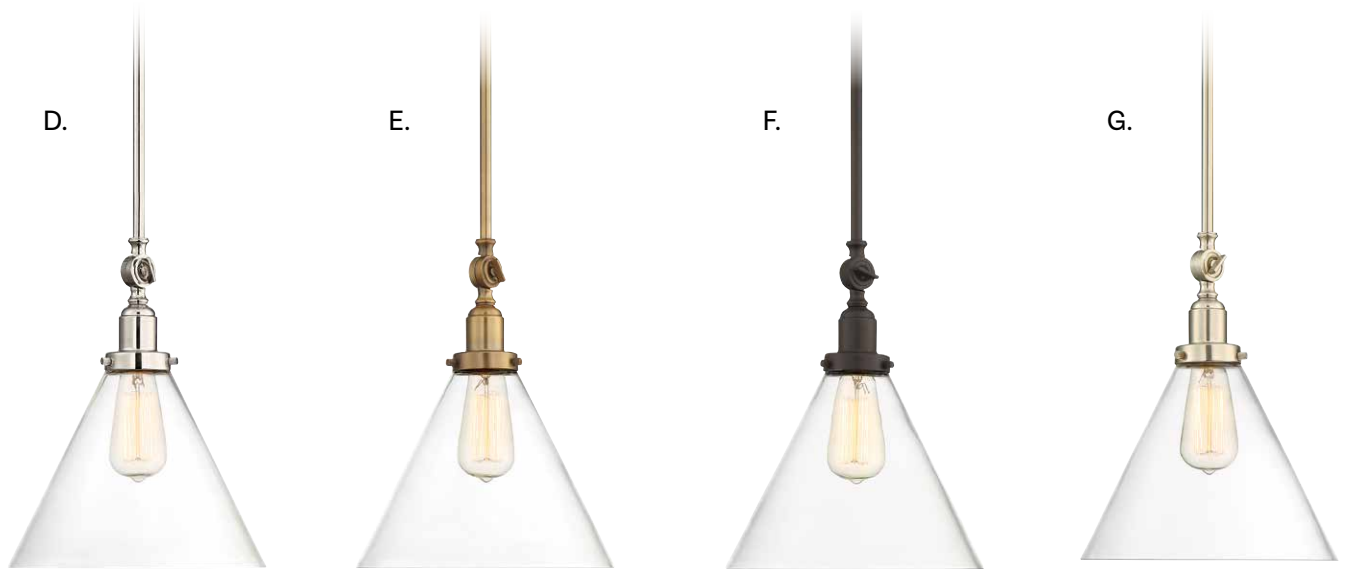

K. 7-4036-1-13
1-Light Pendant
English Bronze Finish
8"W x 10-1/2H
Adj H 10-1/2" - 42"
1E 60W
90° Swivel
Clear Glass

Includes 9-1/2" extensions - additional stems available - **7-EXT**

ASHMONT

- A. 7-130-1-63**
1-Light Pendant
Warm Brass
Lustre Finish
13"W x 21-1/4"H
Adj H 21-1/4" - 49-3/4"
1E 60W
90° Swivel
White Opal Glass
- B. 7-130-1-SN**
1-Light Pendant
Satin Nickel Finish
13"W x 21-1/4"H
Adj H 21-1/4" - 49-3/4"
1E 60W
90° Swivel
White Opal Glass
- C. 7-130-1-44**
1-Light Pendant
Classic Bronze Finish
13"W x 21-1/4"H
Adj H 21-1/4" - 49-3/4"
1E 60W
90° Swivel
White Opal Glass

Includes 9-1/2" extensions - additional stems available - **7-EXT**

DRAKE

- D. 7-9132-1-109**
1-Light Pendant
Polished Nickel Finish
10"W x 10-1/4"H
Adj H 10-1/4" - 43"
1E 60W
90° Swivel
Clear Glass
- E. 7-9132-1-322**
1-Light Pendant
Warm Brass Finish
10"W x 10-1/4"H
Adj H 10-1/4" - 43"
1E 60W
90° Swivel
Clear Glass
- F. 7-9132-1-13**
1-Light Pendant
English Bronze Finish
10"W x 10-1/4"H
Adj H 10-1/4" - 43"
1E 60W
90° Swivel
Clear Glass
- G. 7-9132-1-SN**
1-Light Pendant
Satin Nickel Finish
10"W x 10-1/4"H
Adj H 10-1/4" - 43"
1E 60W
90° Swivel
Clear Glass