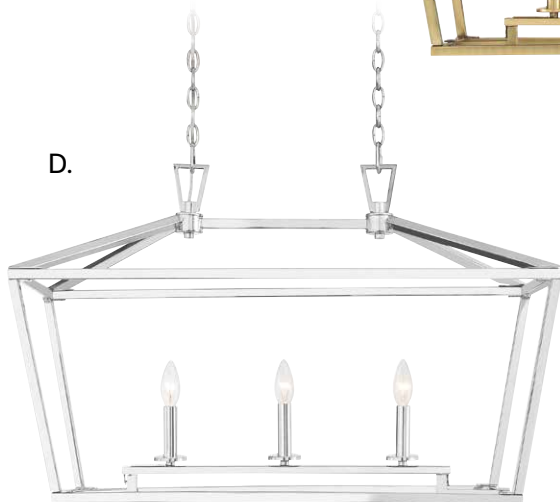

TOWNSEND

Includes 120" chain & wire