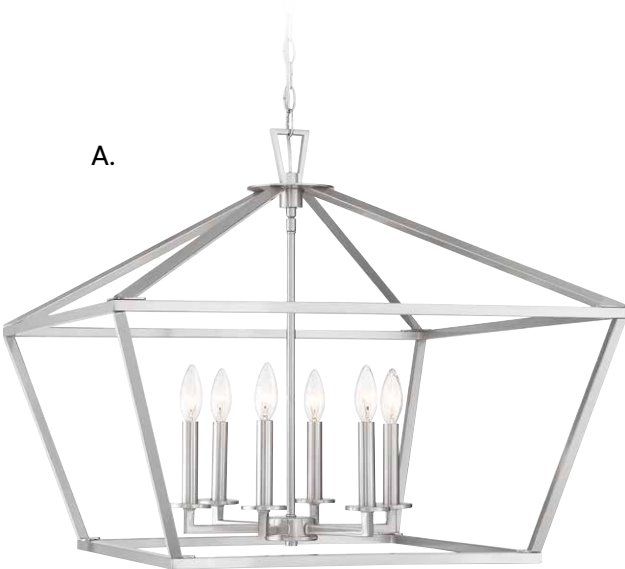

B. 7-2201-4-322
4-Light Pendant
Warm Brass Finish
18"W x 32-1/2"H
4C 60W
White Fabric Shade

B.

C. 7-2201-4-SN
4-Light Pendant
Satin Nickel Finish
18"W x 32-1/2"H
4C 60W
White Fabric Shade

TOWNSEND

A.

B.

C.

D.

E.

Includes 120" chain & wire

TOWNSEND

- | | | | | |
|--|--|---|---|--|
| A. 3-325-6-SN
6-Light Pendant
Satin Nickel Finish
26"W x 23"H
6C 60W
Metal Candle Covers | B. 3-325-6-44
6-Light Pendant
Classic Bronze Finish
26"W x 23"H
6C 60W
Metal Candle Covers | C. 3-325-6-322
6-Light Pendant
Warm Brass Finish
26"W x 23"H
6C 60W
Metal Candle Covers | D. 3-325-6-89
6-Light Pendant
Matte Black Finish
26"W x 23"H
6C 60W
Metal Candle Covers | E. 3-325-6-109
6-Light Pendant
Polished Nickel Finish
26"W x 23"H
6C 60W
Metal Candle Covers |
|--|--|---|---|--|