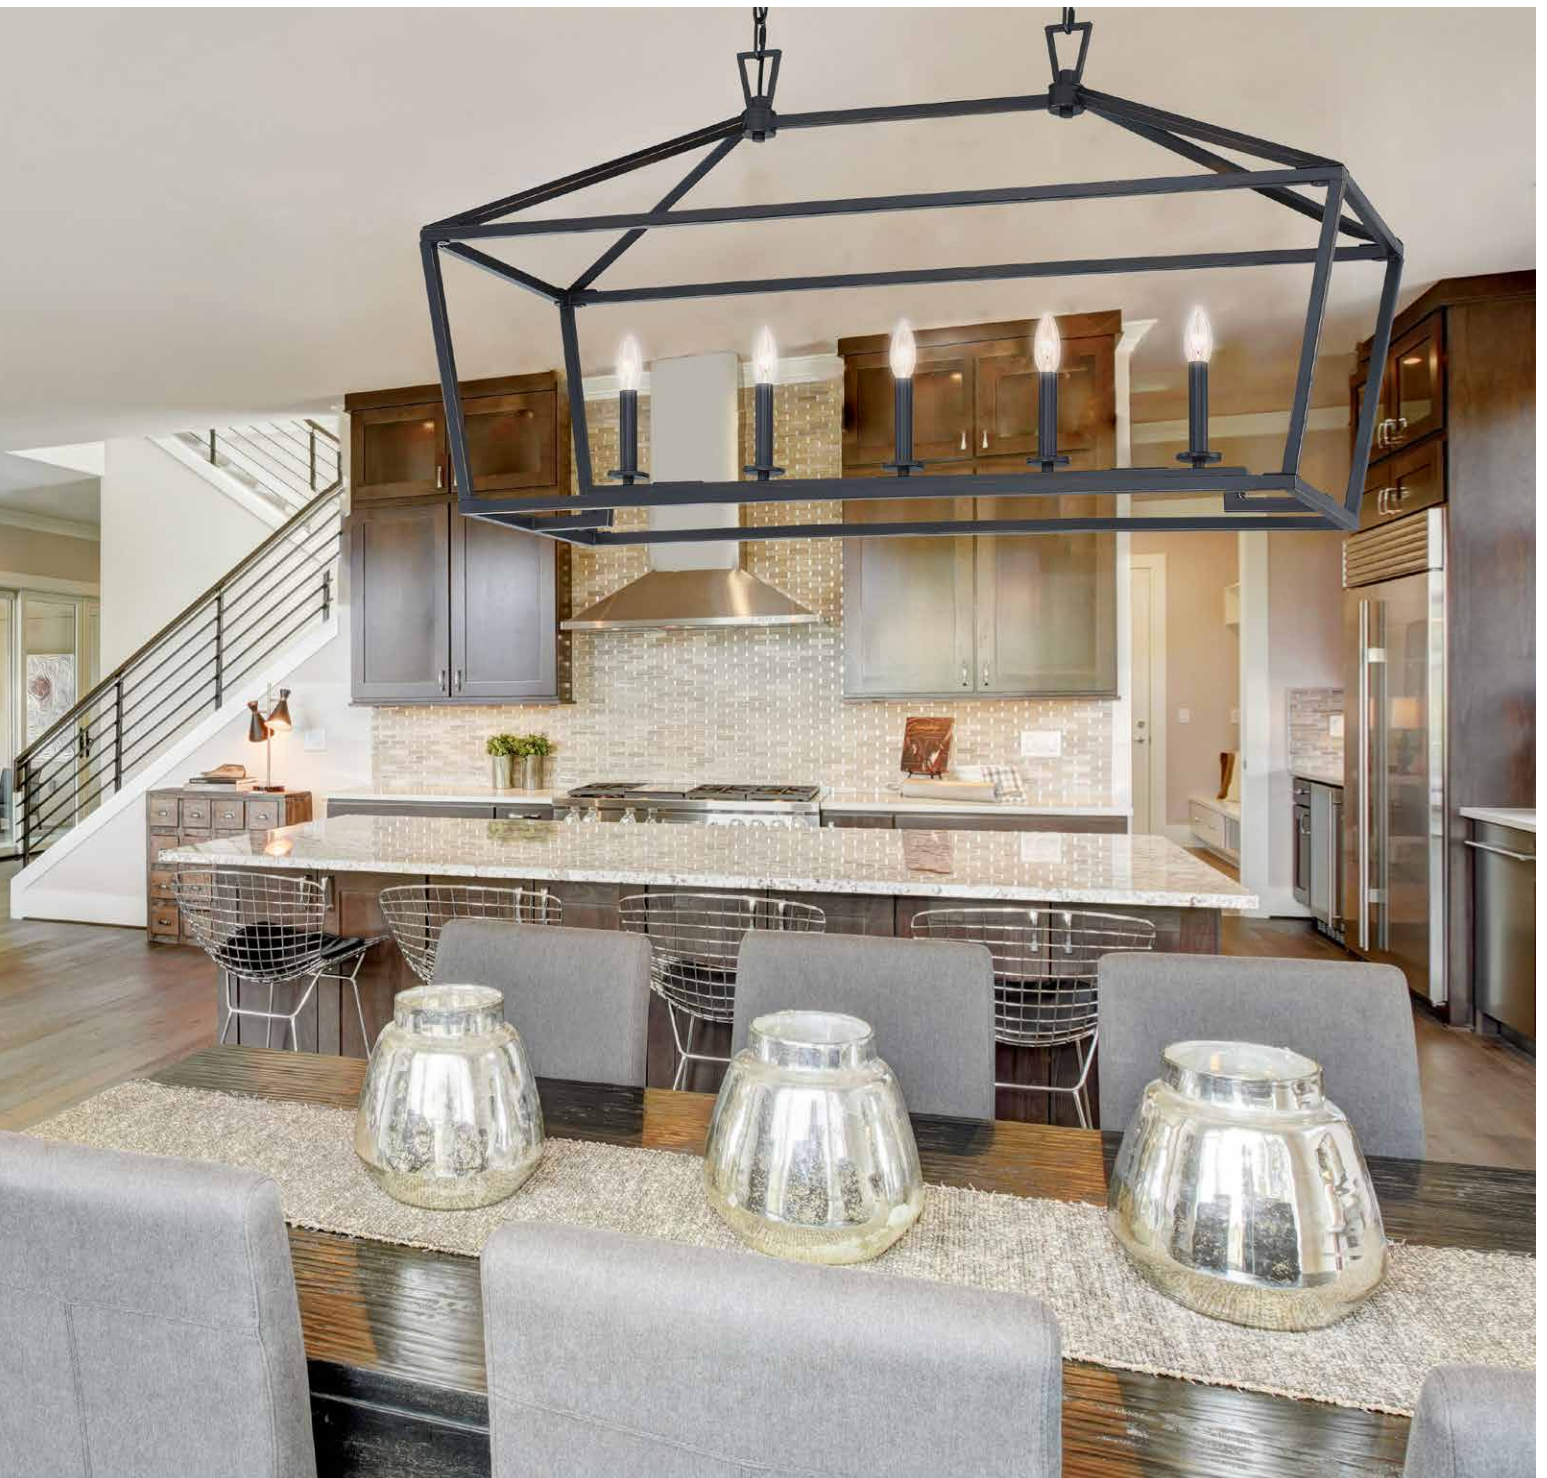

E. 1-323-3-89
3-Light Linear
Chandelier
Matte Black Finish
32"L x 16"W x 21"H
3C 60W
Metal Candle Covers

TOWNSEND

Includes 120" chain & wire

TOWNSEND

Includes 120" chain & wire

TOWNSEND

A. 1-324-5-44
5-Light Linear
Chandelier
Classic Bronze Finish
44"L x 16"W x 23-1/2"H
5C 60W
Metal Candle Covers