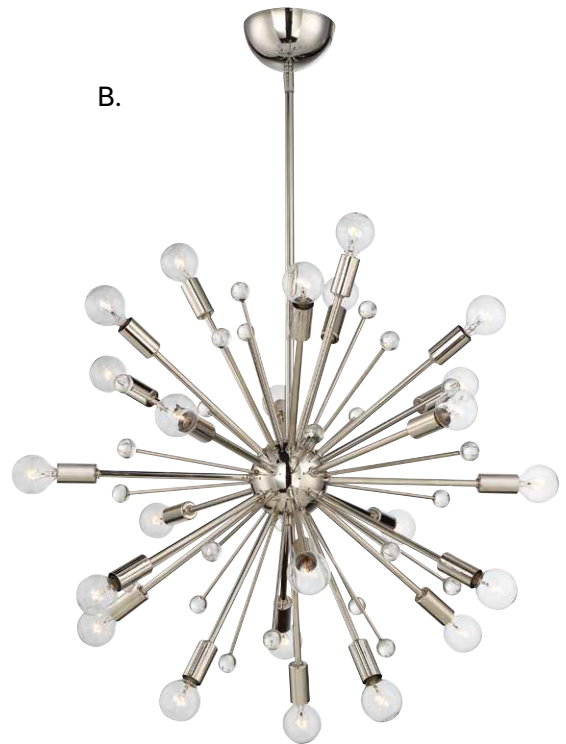

GALEA

Includes 12" & 6" extensions - additional stems available - **7-EXT**