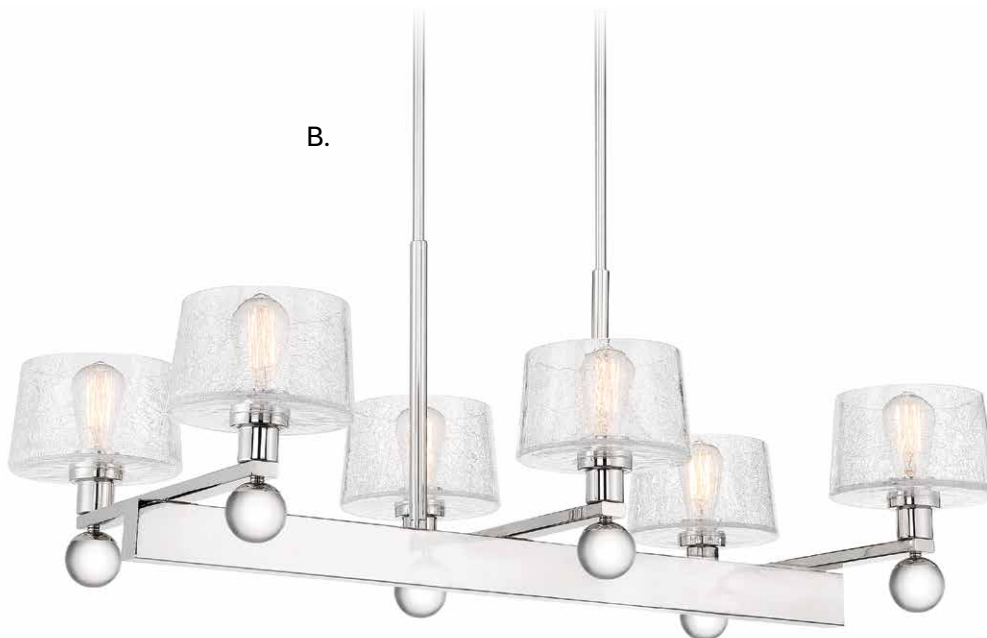

HANOVER

A.

Dual Mount Hanging System

B.

A. 1-6302-6-322
6-Light Chandelier
Warm Brass Finish
32"W x 18"H
Adj H 18" - 72"
6E 60W
Crackled Glass
Crystal Accents

B. 1-6300-6-322
6-Light Linear Chandelier
Warm Brass Finish
40"L x 22"W x 15"H
Adj H 15" - 69"
6E 60W
Crackled Glass
Crystal Accents

HANOVER

Includes 12" & 6" extensions - additional stems available - **7-EXT**

HANOVER

Dual Mount Hanging System

A. 1-6302-6-109
6-Light Chandelier
Polished Nickel Finish
32"W x 18"H
Adj H 18" - 72"
6E 60W
Crackled Glass
Crystal Accents

B. 1-6300-6-109
6-Light Linear Chandelier
Polished Nickel Finish
40"L x 22"W x 15"H
Adj H 15" - 69"
6E 60W
Crackled Glass
Crystal Accents

ROTTERDAM

A. 7-1660-6-322

6-Light Pendant
Warm Brass Finish
31-1/2"L x 24-3/4"W x 20-1/2"H
Adj H 20-1/2" - 77-1/2"
6C 60W
30° Swivel
Optic Acrylic
Metal Candle Covers