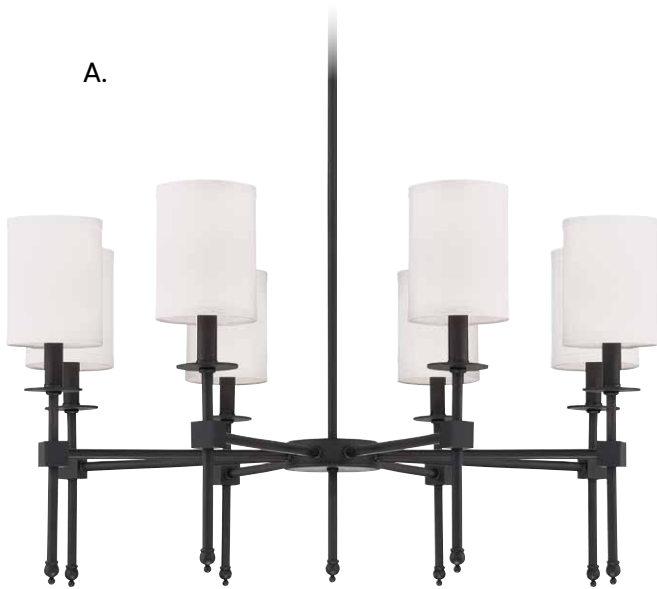

CHATHAM

A. 1-306-8-89

8-Light Chandelier
Matte Black Finish
32"W x 17-1/2"H
Adj H 17-1/2" - 74"
8C 60W
30° Swivel
White Fabric Shades
Metal Candle Covers

B. 1-306-8-SN

8-Light Chandelier
Satin Nickel Finish
32"W x 17-1/2"H
Adj H 17-1/2" - 74"
8C 60W
30° Swivel
White Fabric Shades
Metal Candle Covers

C. 1-306-8-322

8-Light Chandelier
Warm Brass Finish
32"W x 17-1/2"H
Adj H 17-1/2" - 74"
8C 60W
30° Swivel
White Fabric Shades
Metal Candle Covers