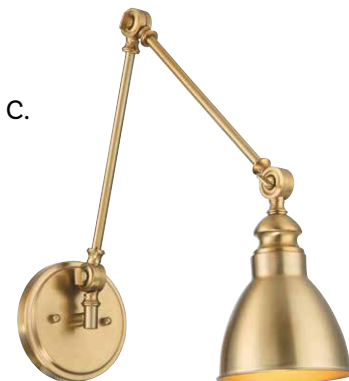

DAKOTA

A.

B.

C.

D.

E.

A. 9-960-1-89
1-Light Adjustable
Sconce
Matte Black Finish
5-1/2"W x 17"H x 13"E
Adj E 13" - 33-3/4"
1E 60W

B. 9-960-1-13
1-Light Adjustable
Sconce
English Bronze Finish
5-1/2"W x 17"H x 13"E
Adj E 13" - 33-3/4"
1E 60W

C. 9-960-1-322
1-Light Adjustable
Sconce
Warm Brass Finish
5-1/2"W x 17"H x 13"E
Adj E 13" - 33-3/4"
1E 60W

D. 9-960-1-SN
1-Light Adjustable
Sconce
Satin Nickel Finish
5-1/2"W x 17"H x 13"E
Adj E 13" - 33-3/4"
1E 60W

E. 9-960-1-109
1-Light Adjustable
Sconce
Polished Nickel Finish
5-1/2"W x 17"H x 13"E
Adj E 13" - 33-3/4"
1E 60W

Includes cord, plug, and hardwire hardware