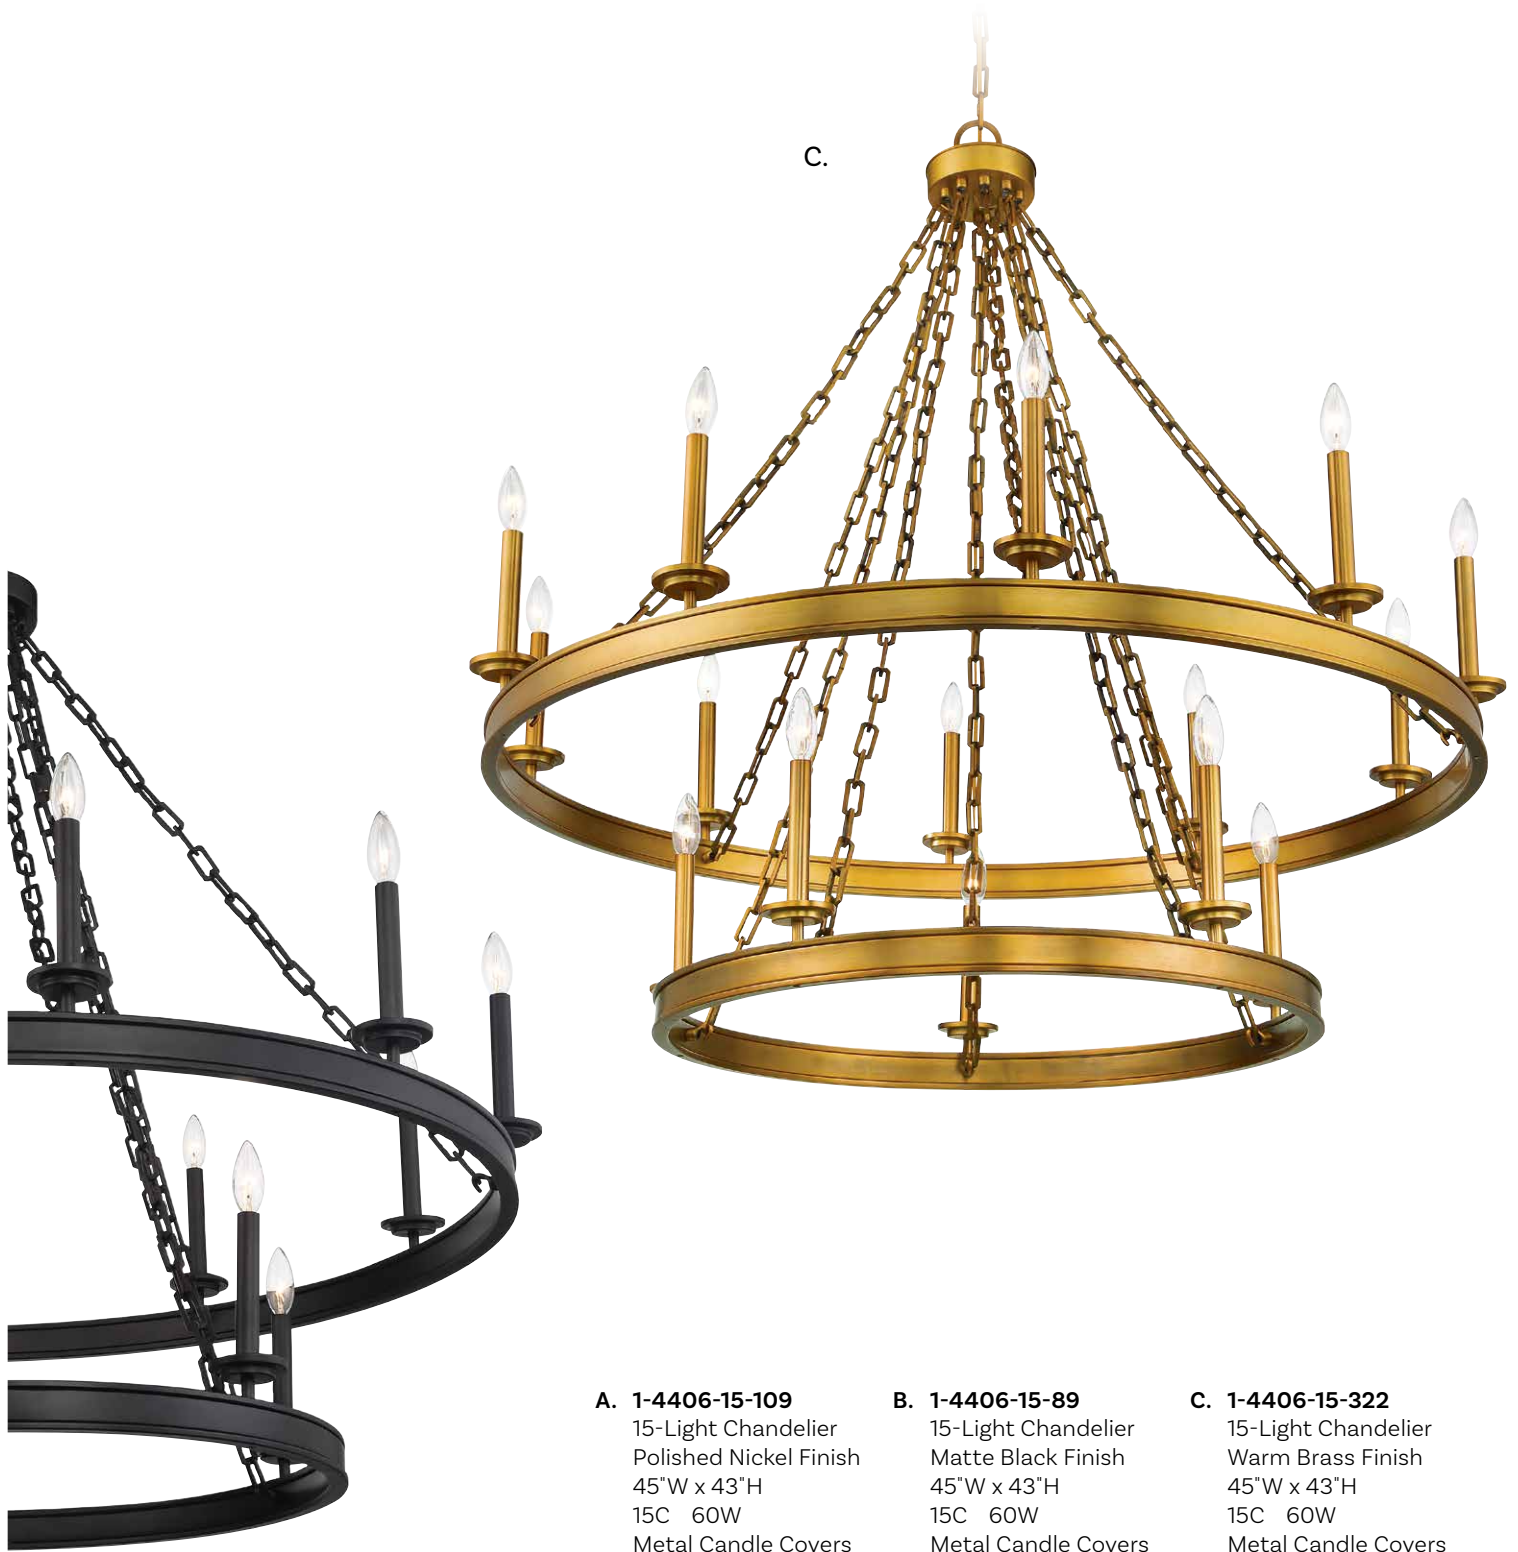

SEVILLE

A. 1-4406-15-109
15-Light Chandelier
Polished Nickel Finish
45"W x 43"H
15C 60W
Metal Candle Covers

B. 1-4406-15-89
15-Light Chandelier
Matte Black Finish
45"W x 43"H
15C 60W
Metal Candle Covers

C. 1-4406-15-322
15-Light Chandelier
Warm Brass Finish
45"W x 43"H
15C 60W
Metal Candle Covers