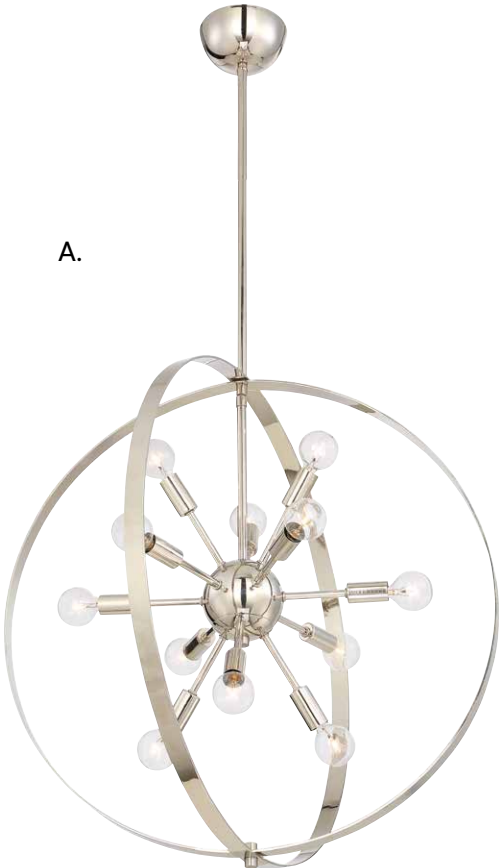

MARLY

A.

C.

Includes 12" & 6" extensions - additional stems available - **7-EXT**