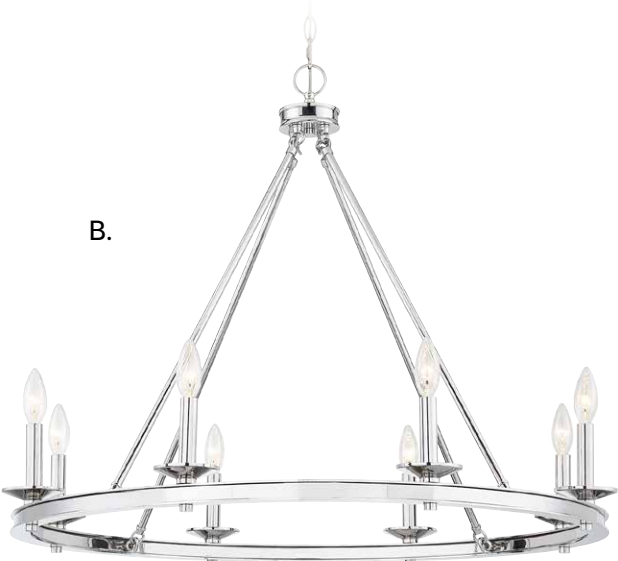

MIDDLETON

Includes 120" chain & wire