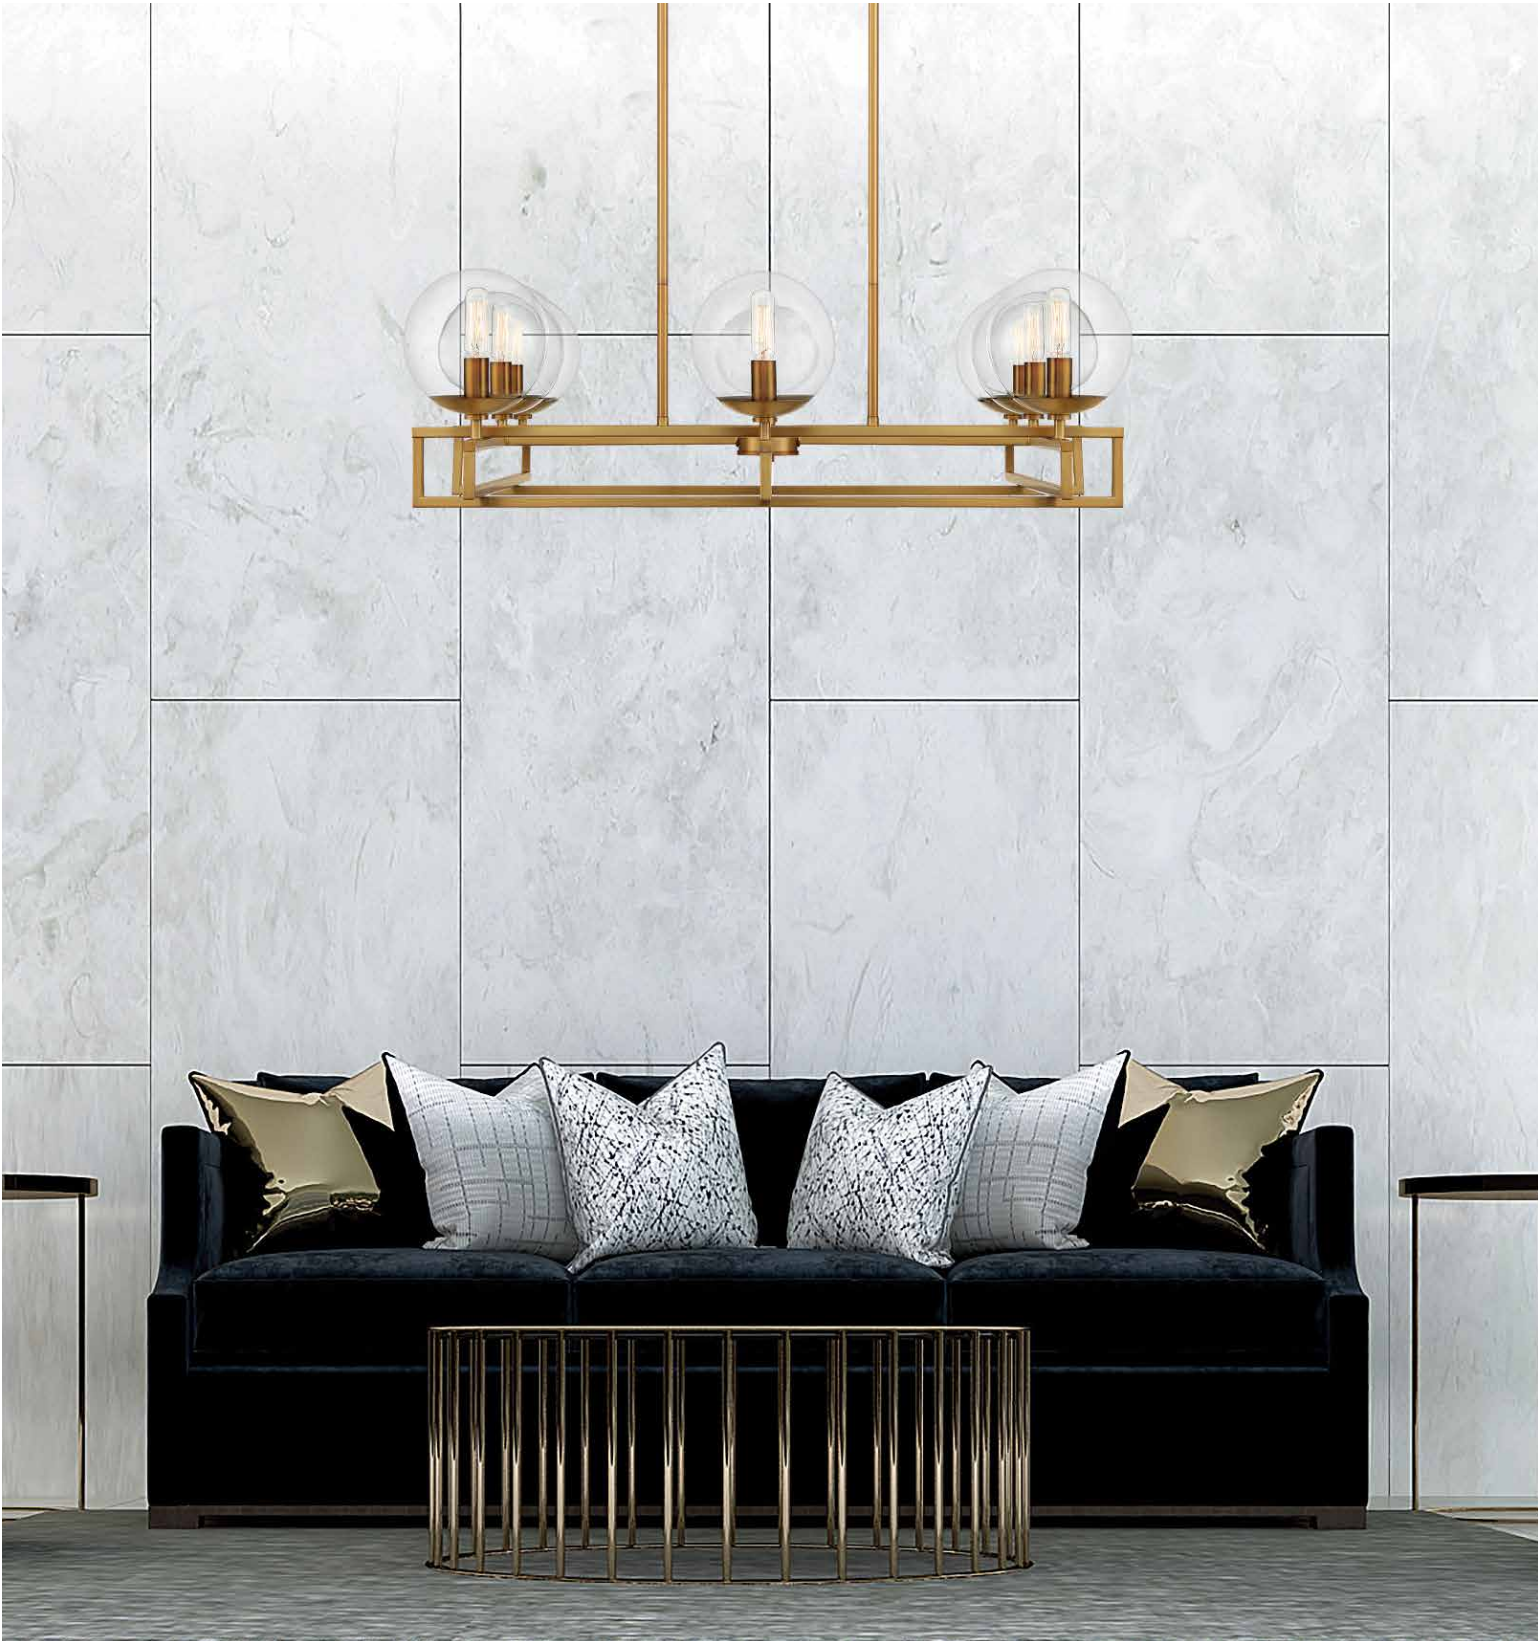

CROSBY

Includes 12" & 6" extensions - additional stems available - **7-EXT**