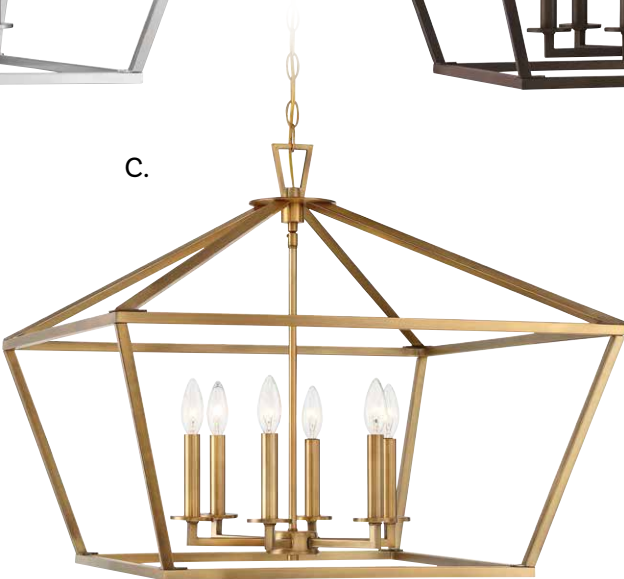

B. 7-2201-4-322
4-Light Pendant
Warm Brass Finish
18"W x 32-1/2"H
4C 60W
White Fabric Shade

B.

C. 7-2201-4-SN
4-Light Pendant
Satin Nickel Finish
18"W x 32-1/2"H
4C 60W
White Fabric Shade

TOWNSEND

A.

B.

C.

D.

E.

Includes 120" chain & wire

TOWNSEND

- | | | | | |
|--|--|---|---|--|
| A. 3-325-6-SN
6-Light Pendant
Satin Nickel Finish
26"W x 23"H
6C 60W
Metal Candle Covers | B. 3-325-6-44
6-Light Pendant
Classic Bronze Finish
26"W x 23"H
6C 60W
Metal Candle Covers | C. 3-325-6-322
6-Light Pendant
Warm Brass Finish
26"W x 23"H
6C 60W
Metal Candle Covers | D. 3-325-6-89
6-Light Pendant
Matte Black Finish
26"W x 23"H
6C 60W
Metal Candle Covers | E. 3-325-6-109
6-Light Pendant
Polished Nickel Finish
26"W x 23"H
6C 60W
Metal Candle Covers |
|--|--|---|---|--|