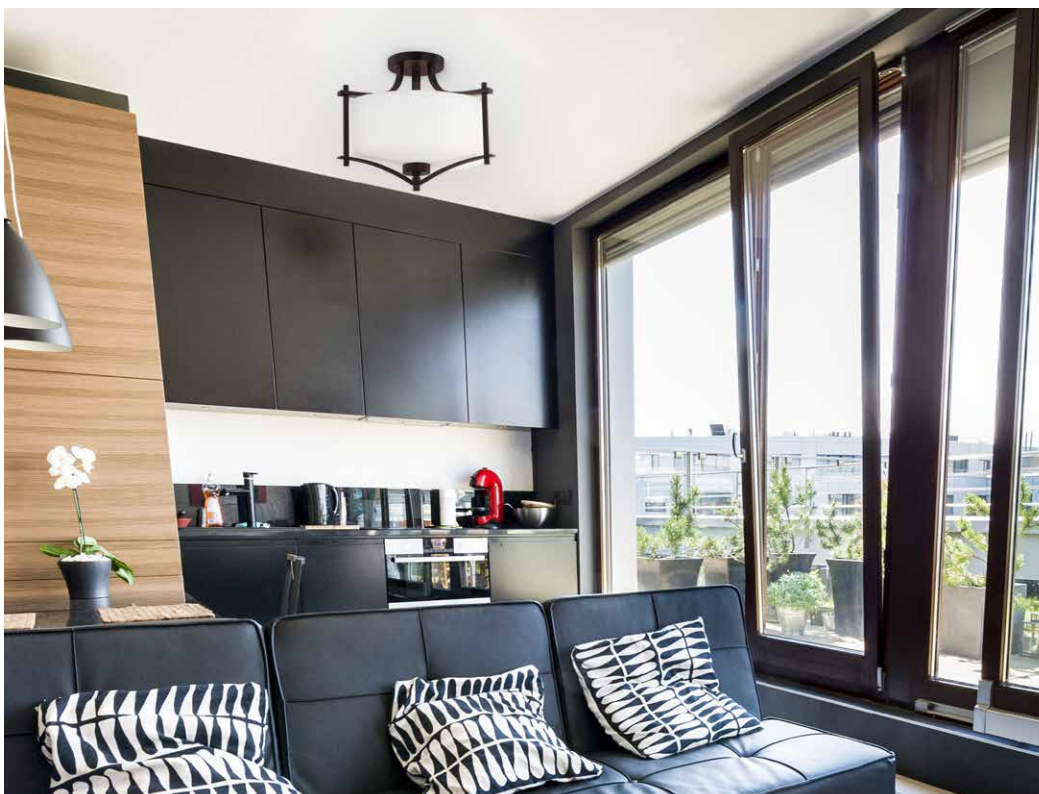

COLTON

A. COLTON
6-334-2-13
2-Light Semi-Flush
English Bronze Finish
15"W x 12"H
2E 60W
White Opal Glass

B. COLTON
6-334-2-SN
2-Light Semi-Flush
Satin Nickel Finish
15"W x 12"H
2E 60W
White Opal Glass

C. COLTON
6-335-15-SN
2-Light Flush Mount
Satin Nickel Finish
14-1/2"W x 8-1/2"H
2E 60W
White Opal Glass

D. COLTON
6-335-15-13
2-Light Flush Mount
English Bronze Finish
14-1/2"W x 8-1/2"H
2E 60W
White Opal Glass

E. HERNDON
6-1005-3-SN
3-Light Semi-Flush
Satin Nickel Finish
18"W x 15-1/2"H
3E 60W
Frosted White Glass

F. HERNDON
6-1005-3-13
3-Light Semi-Flush
English Bronze Finish
18"W x 15-1/2"H
3E 60W
Frosted White Glass

G. 6-782-11-SN
2-Light Flush Mount
Satin Nickel Finish
11"W x 4-1/2"H
2E 40W
White Etched Glass

H. 6-782-13-SN
2-Light Flush Mount
Satin Nickel Finish
13"W x 5"H
2E 60W
White Etched Glass

I. 6-782-13-13
2-Light Flush Mount
English Bronze Finish
13"W x 5"H
2E 60W
White Etched Glass