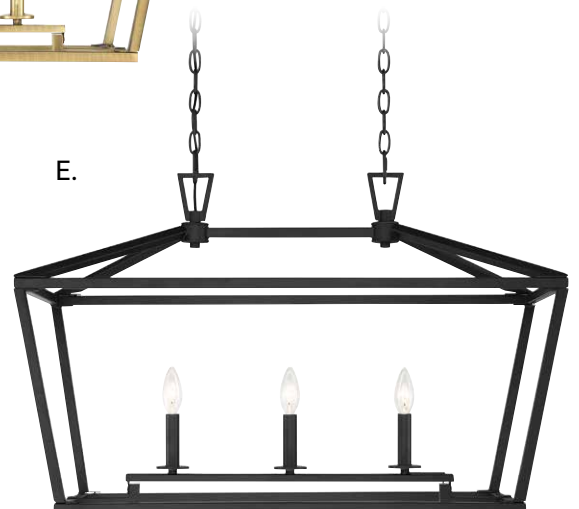

TOWNSEND

Includes 120" chain & wire