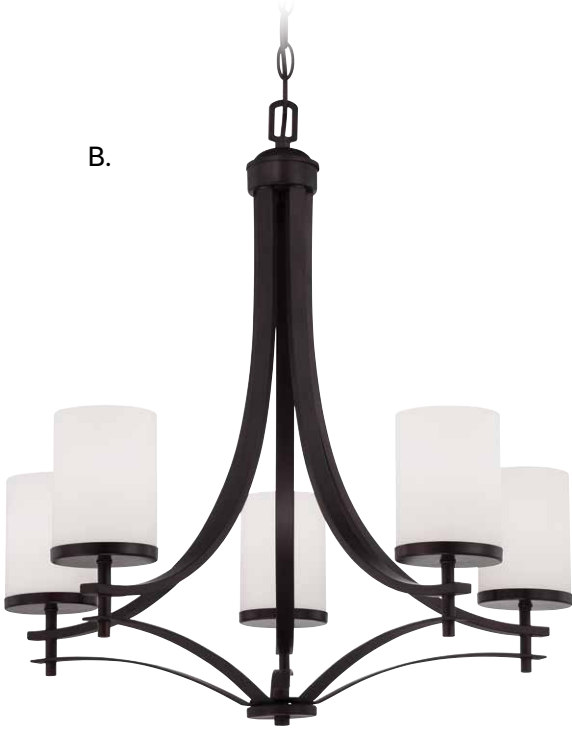

COLTON

B.

Includes 120" chain & wire