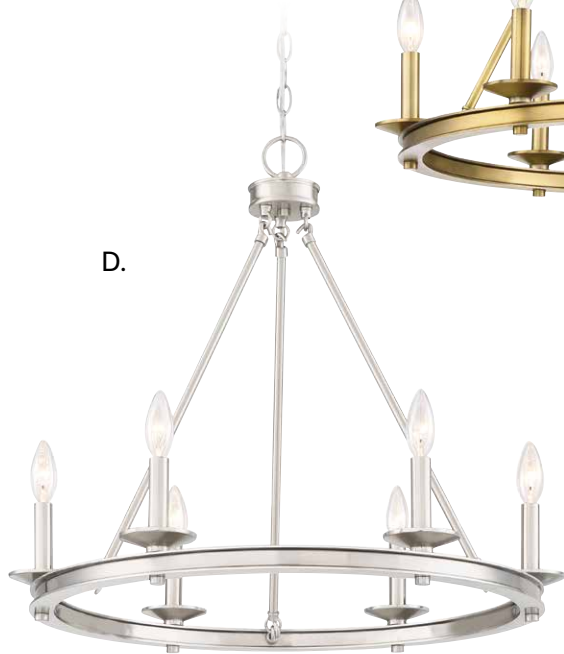

GALEA

Includes 12" & 6" extensions - additional stems available - **7-EXT**

MIDDLETON

A. 1-307-6-89

6-Light Chandelier
Matte Black Finish
25"W x 23"H
6C 60W
Metal Candle Covers

B. 1-307-6-109

6-Light Chandelier
Polished Nickel Finish
25"W x 23"H
6C 60W
Metal Candle Covers

C. 1-307-6-322

6-Light Chandelier
Warm Brass Finish
25"W x 23"H
6C 60W
Metal Candle Covers

D. 1-307-6-SN

6-Light Chandelier
Satin Nickel Finish
25"W x 23"H
6C 60W
Metal Candle Covers

E. 1-307-6-44

6-Light Chandelier
Classic Bronze Finish
25"W x 23"H
6C 60W
Metal Candle Covers

MIDDLETON

Includes 120" chain & wire

MIDDLETON

Includes 120" chain & wire

MIDDLETON

A. 1-308-8-89

8-Light Chandelier
Matte Black Finish
33"W x 25"H
8C 60W
Metal Candle Covers

B. 1-308-8-109