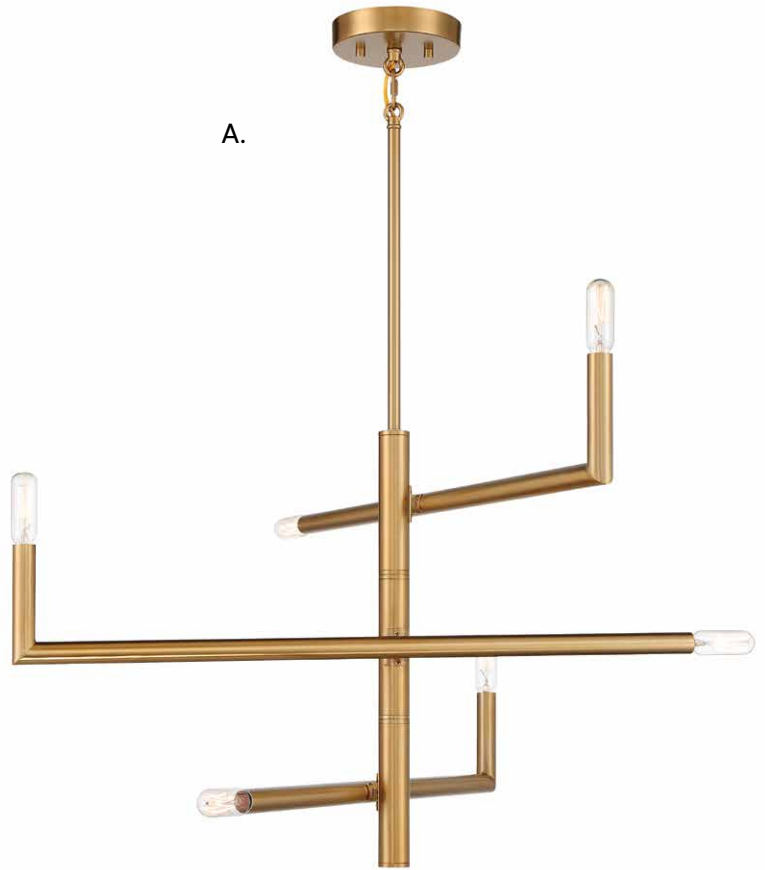

B. 1-1624-8-322
8-Light Chandelier
Warm Brass Finish
36"L x 21"W x 8"H
Adj H 8" - 62"
8C 60W

A.

B.

CRISTOFER

Includes 12" & 6" extensions - additional stems available - **7-EXT**

CRISTOFER

A.

B.