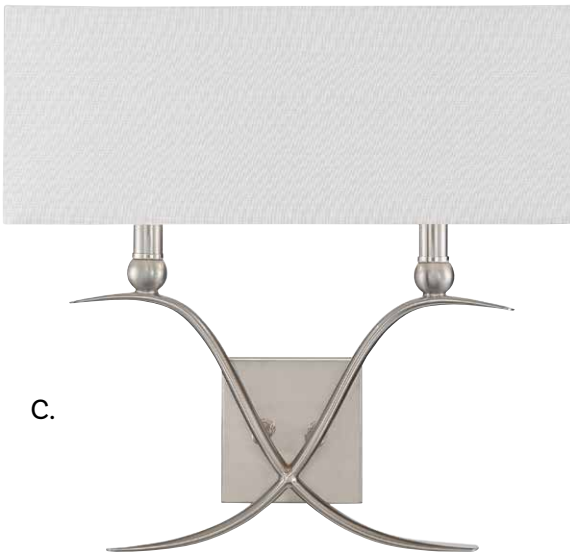

PAYTON

A.

B.

C.

D.

A. 9-800-2-44
2-Light Sconce
Classic Bronze Finish
16"W x 15-1/2"H x 6"E
2C 60W
White Linen Shade
Metal Candle Covers

B. 9-800-2-109
2-Light Sconce
Polished Nickel Finish
16"W x 15-1/2"H x 6"E
2C 60W
White Linen Shade
Metal Candle Covers

C. 9-800-2-SN
2-Light Sconce
Satin Nickel Finish
16"W x 15-1/2"H x 6"E
2C 60W
White Linen Shade
Metal Candle Covers

D. 9-800-2-322
2-Light Sconce
Warm Brass Finish
16"W x 15-1/2"H x 6"E
2C 60W
White Linen Shade
Metal Candle Covers