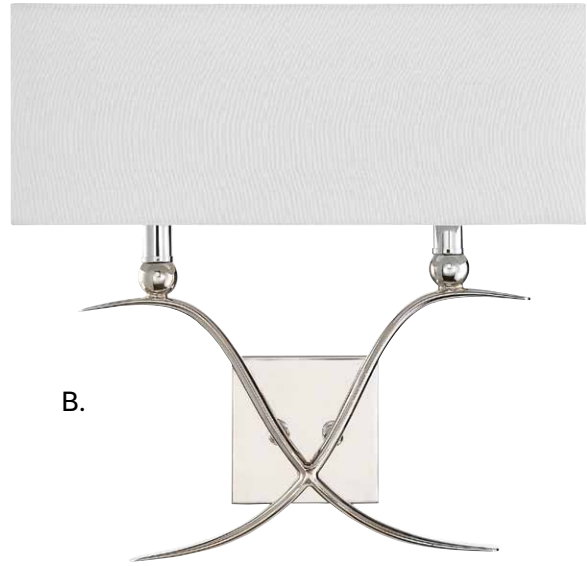

PAYTON

A.

B.

C.

D.

A. 9-800-2-44
2-Light Sconce
Classic Bronze Finish
16"W x 15-1/2"H x 6"E
2C 60W
White Linen Shade
Metal Candle Covers

B. 9-800-2-109
2-Light Sconce
Polished Nickel Finish
16"W x 15-1/2"H x 6"E
2C 60W
White Linen Shade
Metal Candle Covers

C. 9-800-2-SN
2-Light Sconce
Satin Nickel Finish
16"W x 15-1/2"H x 6"E
2C 60W
White Linen Shade
Metal Candle Covers

D. 9-800-2-322
2-Light Sconce
Warm Brass Finish
16"W x 15-1/2"H x 6"E
2C 60W
White Linen Shade
Metal Candle Covers