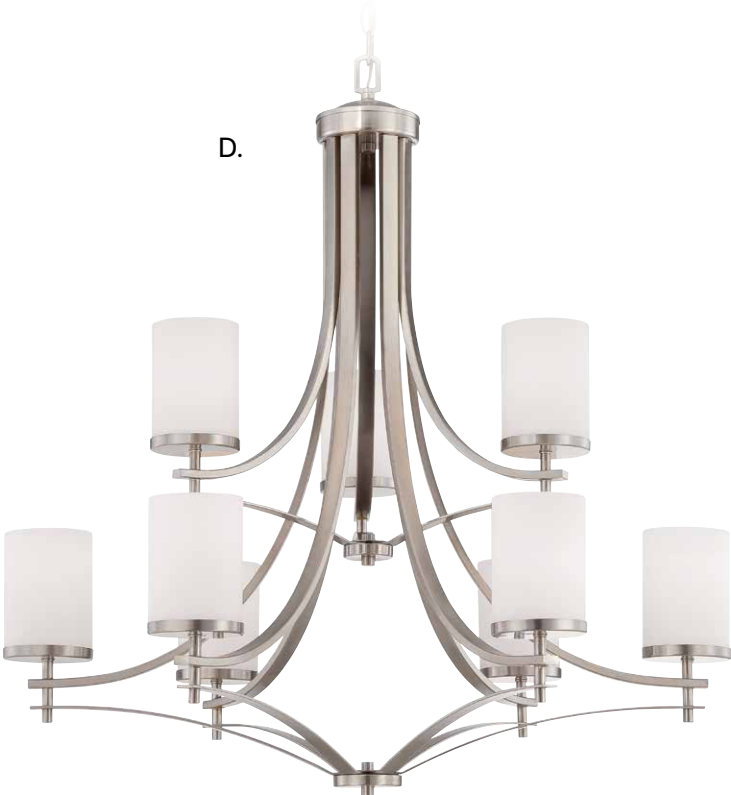

- F. 1-1023-5-322**
5-Light Linear Chandelier
Warm Brass Finish
40"L x 5"W x 10"H
Adj H 10" - 62"
5E 60W
Clear Glass

**F.

**Includes 12" & 6" extensions - additional stems available - 7-EXT

Mini-Pendant, Page 165

Includes 120" chain & wire

A. 1-331-9-13

9-Light Chandelier
English Bronze Finish
32-1/2"W x 33"H
9E 60W
White Opal Glass

B. 1-330-5-13

5-Light Chandelier
English Bronze Finish
26"W x 26"H
5E 60W
White Opal Glass