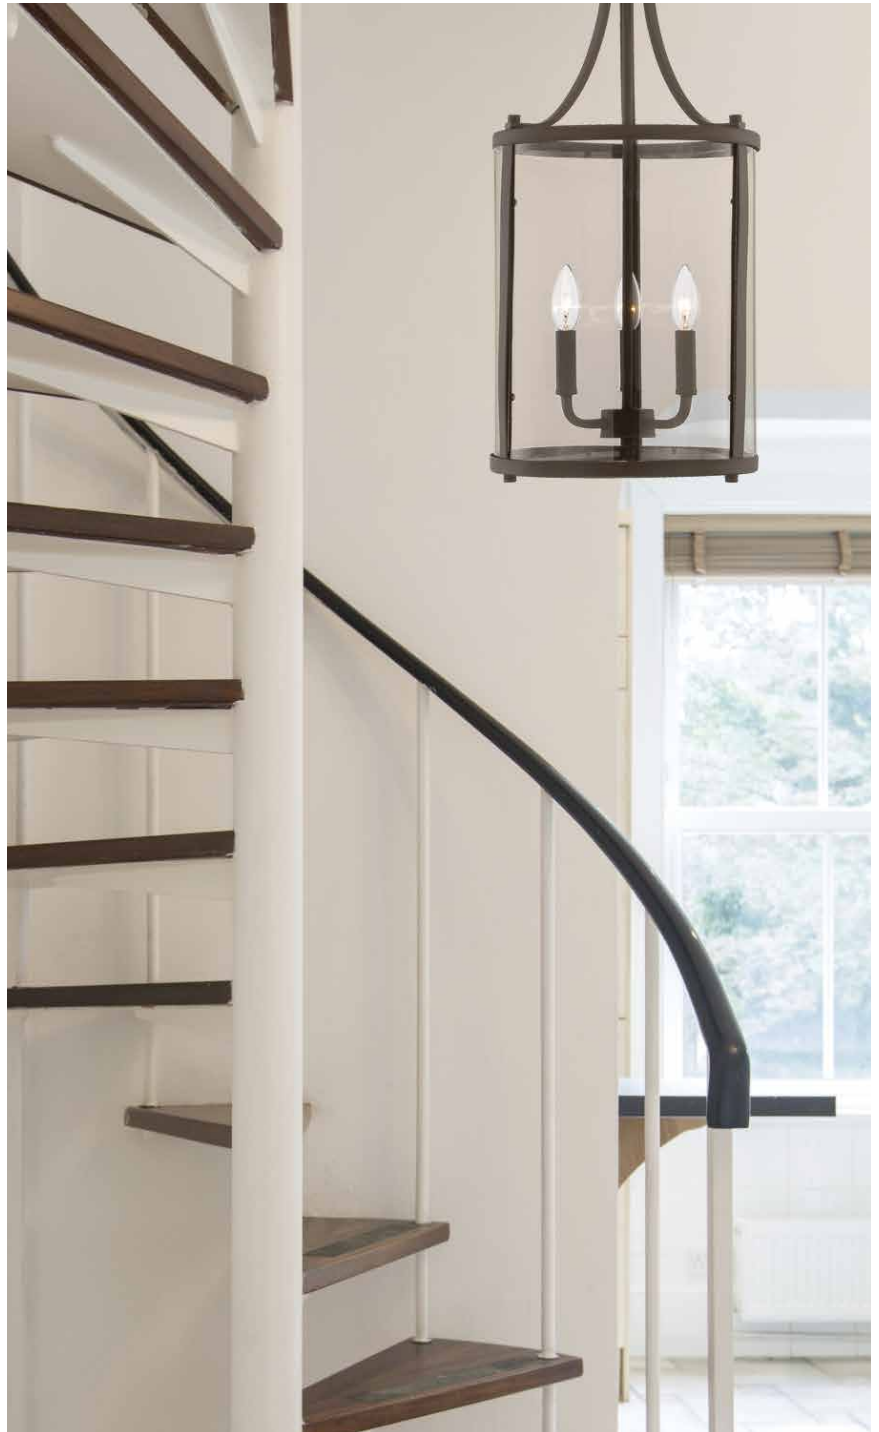

PENROSE

G.

*H.

F. 7-1040-3-BK
3-Light Pendant
Matte Black Finish
12"W x 26"H
3C 60W
Clear Glass
Metal Candle Covers

G. 6-1043-3-SN
3-Light Semi-Flush
Satin Nickel Finish
12-1/2"W x 14"H
3C 60W
Clear Glass
Metal Candle Covers

H. 7-1040-3-SN
3-Light Pendant
Satin Nickel Finish
12"W x 26"H
3C 60W
Clear Glass
Metal Candle Covers

*Includes 120" chain & wire