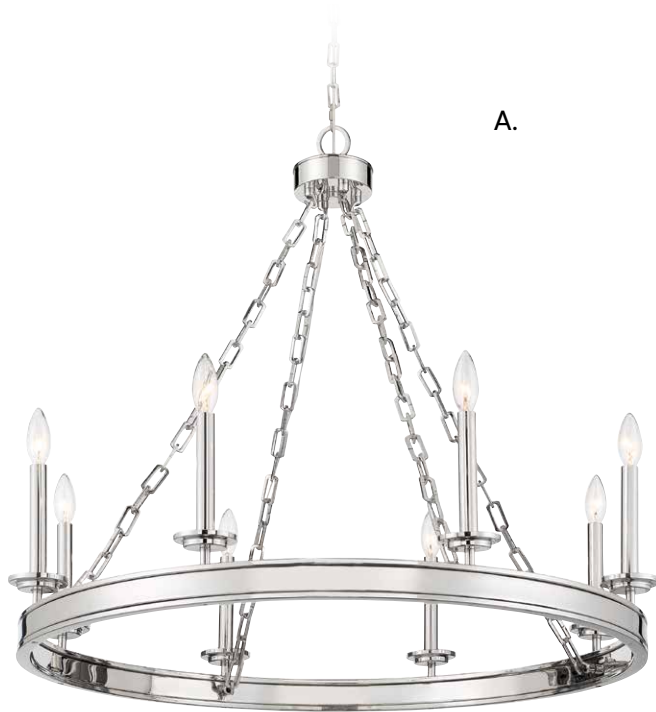

MIDDLETON

MIDDLETON

C.

- A. 1-312-15-109**
15-Light Chandelier
Polished Nickel Finish
45"W x 42"H
15C 60W
Metal Candle Covers
- B. 1-312-15-322**
15-Light Chandelier
Warm Brass Finish
45"W x 42"H
15C 60W
Metal Candle Covers
- C. 1-312-15-SN**
15-Light Chandelier
Satin Nickel Finish
45"W x 42"H
15C 60W
Metal Candle Covers
- D. 1-312-15-44**
15-Light Chandelier
Classic Bronze Finish
45"W x 42"H
15C 60W
Metal Candle Covers

D.

Includes 120" chain & wire

SEVILLE

SEVILLE

A. 1-4403-4-109
4-Light Chandelier
Polished Nickel Finish
25"W x 27-1/4"H
4C 60W
Metal Candle Covers

B. 1-4403-4-89
4-Light Chandelier
Matte Black Finish
25"W x 27-1/4"H
4C 60W
Metal Candle Covers

C. 1-4403-4-322
4-Light Chandelier
Warm Brass Finish
25"W x 27-1/4"H
4C 60W
Metal Candle Covers

Includes 120" chain & wire

SEVILLE

SEVILLE

A.

B.

A. 1-4404-8-109
8-Light Chandelier
Polished Nickel Finish
34"W x 29-1/2"H
8C 60W
Metal Candle Covers