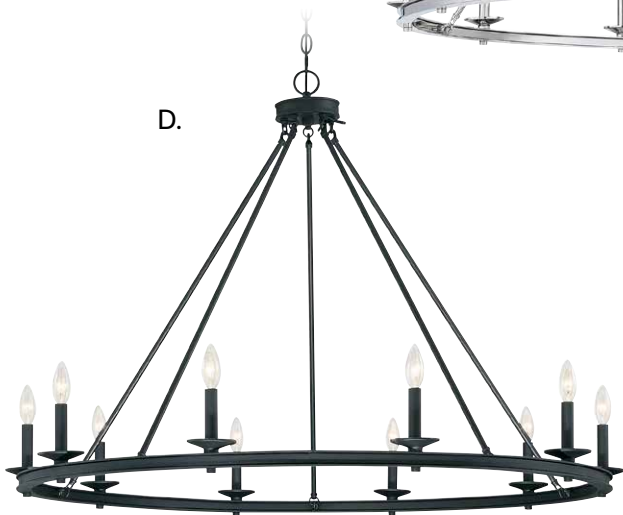

E. 1-308-8-44

8-Light Chandelier
Classic Bronze Finish
33"W x 25"H
8C 60W
Metal Candle Covers

MIDDLETON

A. 1-310-10-89

10-Light Chandelier
Matte Black Finish
45"W x 32-1/4"H
10C 60W
Metal Candle Covers

B. 1-310-10-322

10-Light Chandelier
Warm Brass Finish
45"W x 32-1/4"H
10C 60W
Metal Candle Covers

C. 1-310-10-109

10-Light Chandelier
Polished Nickel Finish
45"W x 32-1/4"H
10C 60W
Metal Candle Covers

D. 1-310-10-44

10-Light Chandelier
Classic Bronze Finish
45"W x 32-1/4"H
10C 60W
Metal Candle Covers

E. 1-310-10-SN

10-Light Chandelier
Satin Nickel Finish
45"W x 32-1/4"H
10C 60W
Metal Candle Covers

MIDDLETON

Includes 120" chain & wire

MIDDLETON

Includes 120" chain & wire

MIDDLETON

1-312-15-89
15-Light Chandelier
Matte Black Finish
45"W x 42"H
15C 60W
Metal Candle Covers