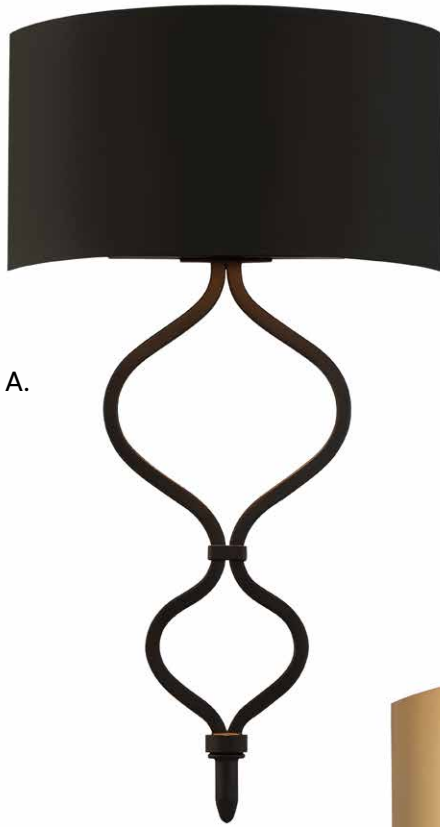

A.

1. **A. 9-6520-1-89**
   LED Sconce
   Matte Black Finish
   11"W x 20"H x 4"E
   14W Dimmable LED
   300 Lumens, 3000K, 90+ CRI