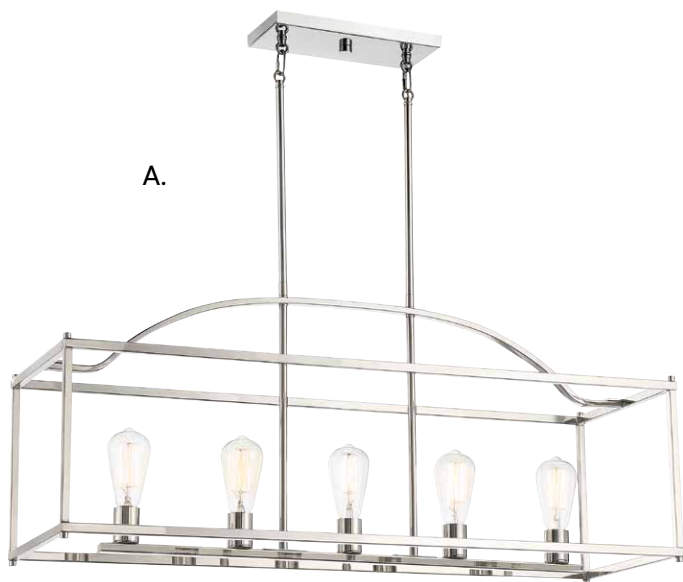

PALLADIAN

Dual Mount Hanging System