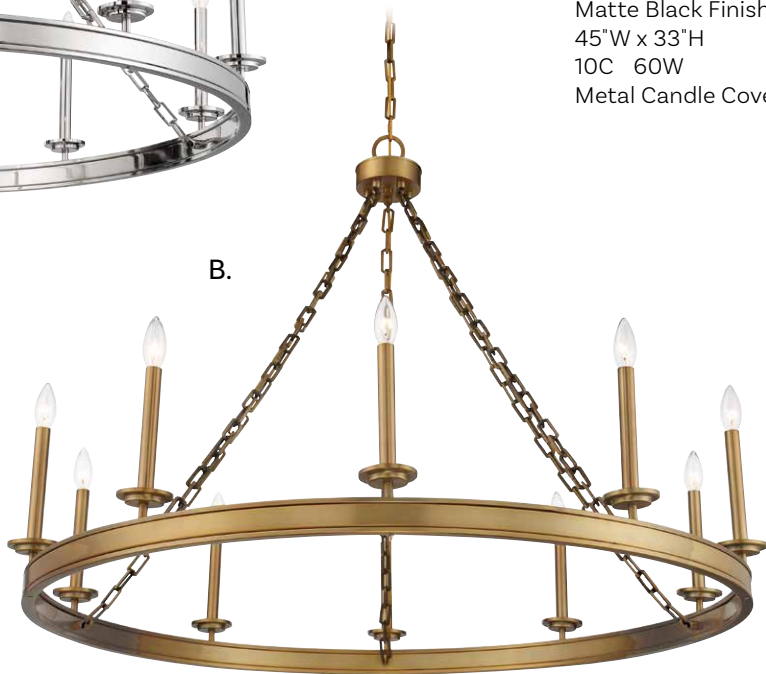

C. 1-4403-4-322
4-Light Chandelier
Warm Brass Finish
25"W x 27-1/4"H
4C 60W
Metal Candle Covers

Includes 120" chain & wire

SEVILLE

SEVILLE

A.

B.

A. 1-4404-8-109
8-Light Chandelier
Polished Nickel Finish
34"W x 29-1/2"H
8C 60W
Metal Candle Covers

B. 1-4404-8-89
8-Light Chandelier
Matte Black Finish
34"W x 29-1/2"H
8C 60W
Metal Candle Covers

C. 1-4404-8-322
8-Light Chandelier
Warm Brass Finish
34"W x 29-1/2"H
8C 60W
Metal Candle Covers

C.

Includes 120" chain & wire

SEVILLE

A.

A. 1-4405-10-109
10-Light Chandelier
Polished Nickel Finish
45"W x 33"H
10C 60W
Metal Candle Covers

B.

B. 1-4405-10-322
10-Light Chandelier
Warm Brass Finish
45"W x 33"H
10C 60W
Metal Candle Covers

C.

C. 1-4405-10-89
10-Light Chandelier
Matte Black Finish
45"W x 33"H
10C 60W
Metal Candle Covers

SEVILLE

Includes 120" chain & wire

SEVILLE

A.

B.

Includes 120" chain & wire