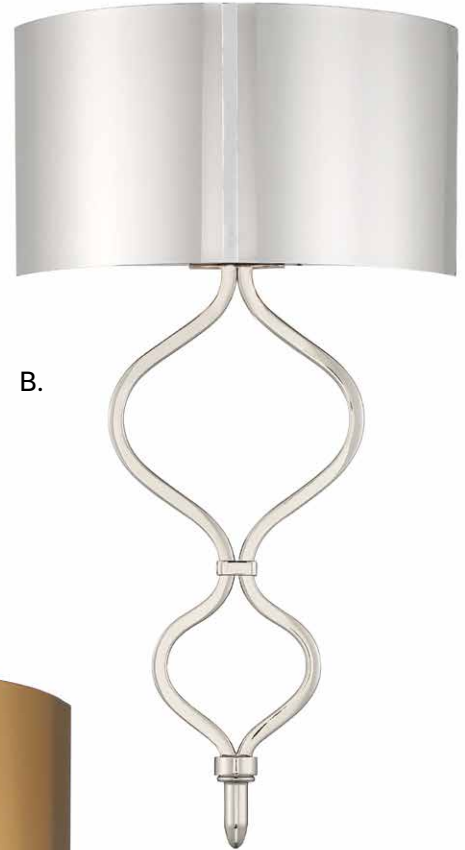

B.

1. **B. 9-6520-1-109**
   LED Sconce
   Polished Nickel Finish
   11"W x 20"H x 4"E
   14W Dimmable LED
   300 Lumens, 3000K, 90+ CRI