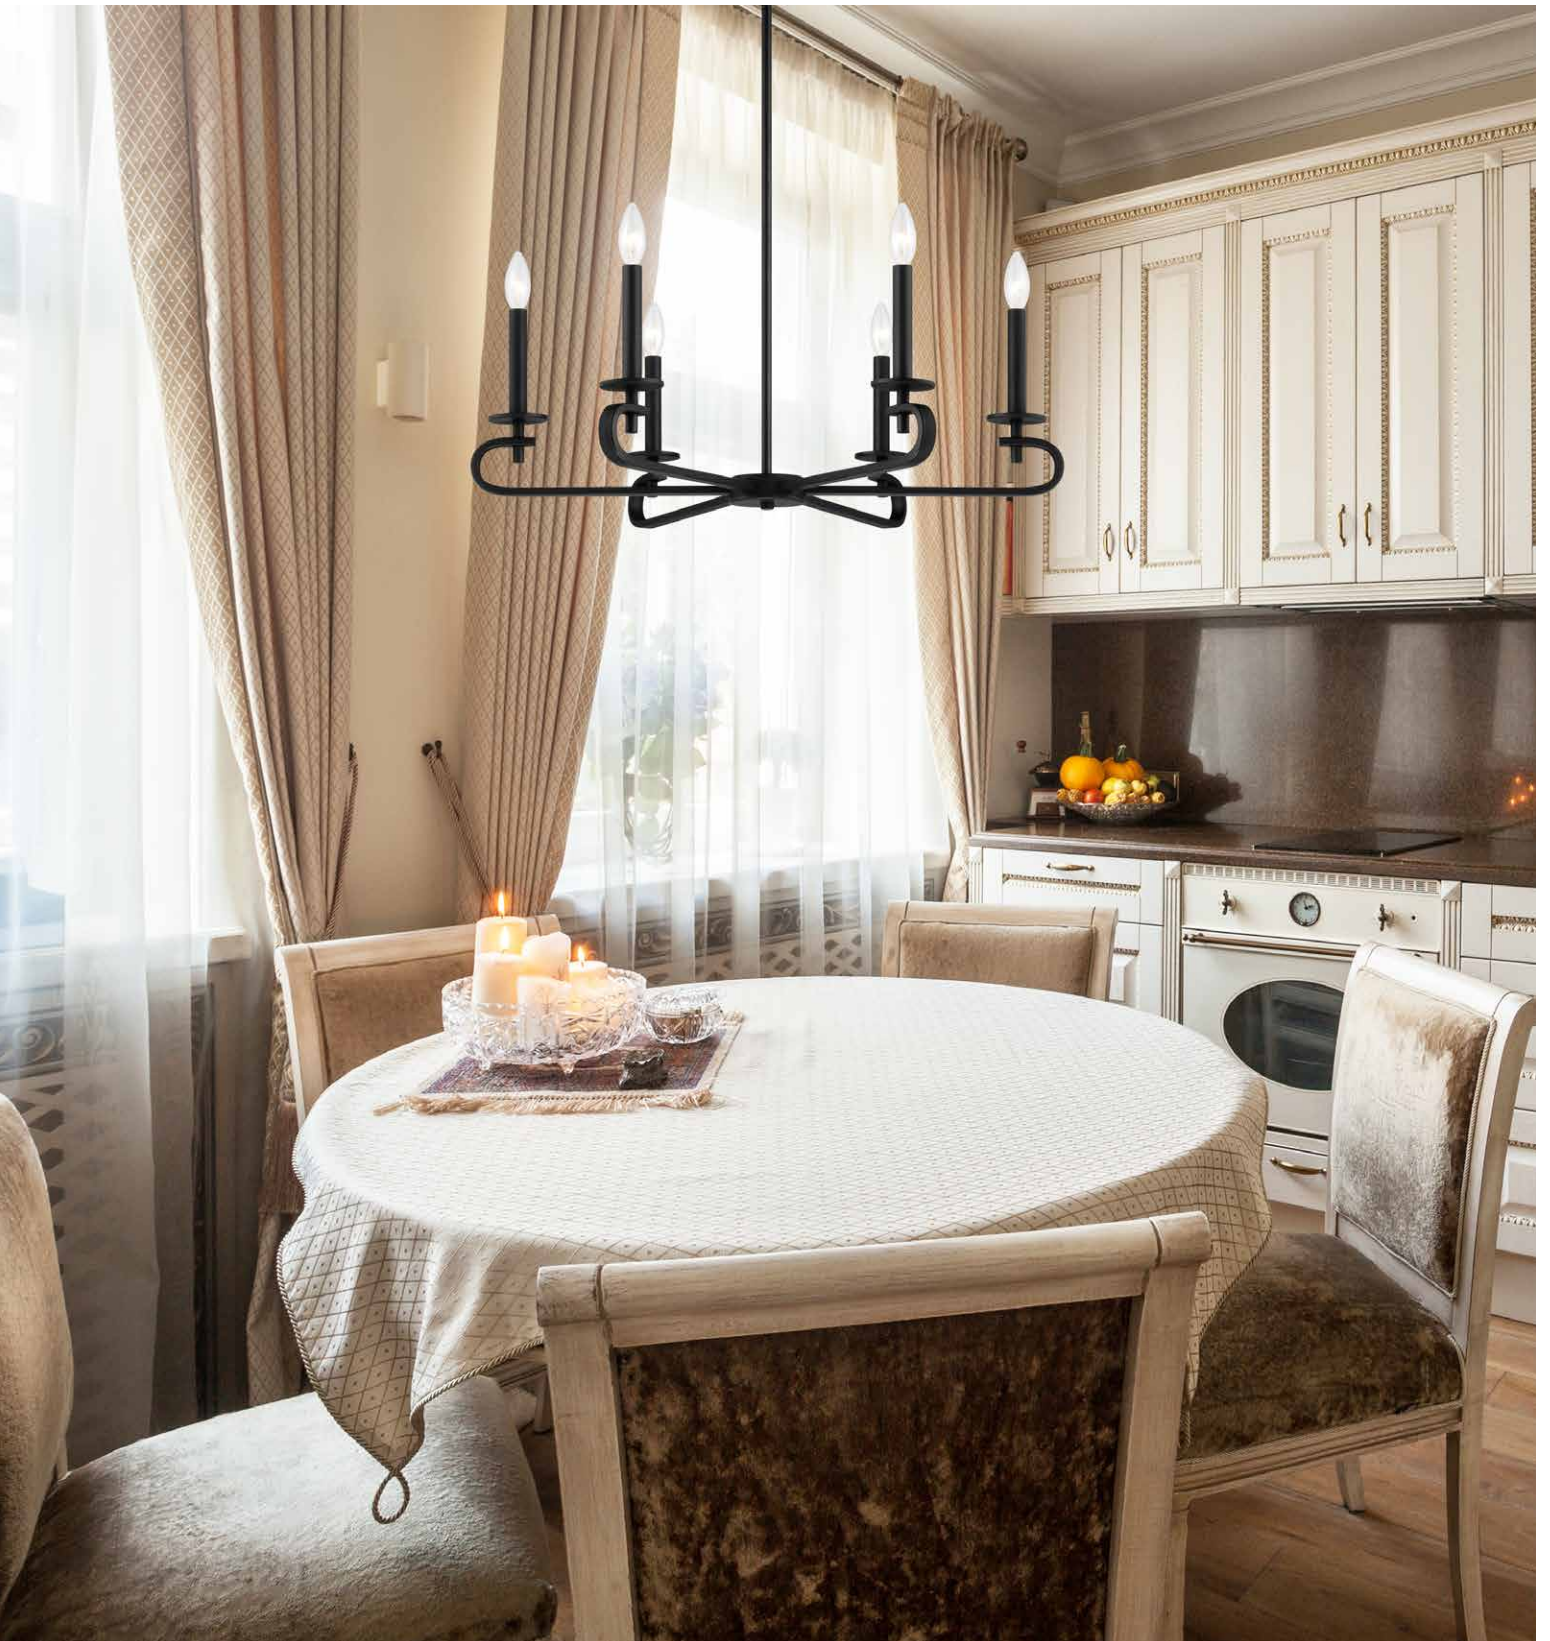

TORINO

Includes 12" & 6" extensions - additional stems available - 7-EXT