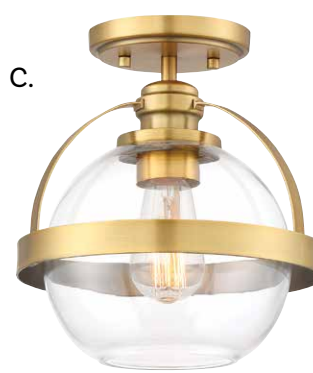

PENDLETON

E. 7-7201-1-89
1-Light Pendant
Matte Black Finish
14"W x 14"H
Adj H 14"- 45-1/2"
1E 60W
90° Swivel
Clear Glass

F. 7-7201-1-11
1-Light Pendant
Polished Chrome Finish
14"W x 14"H
Adj H 14"- 45-1/2"
1E 60W
90° Swivel
Clear Glass

G. 7-7201-1-322
1-Light Pendant
Warm Brass Finish
14"W x 14"H
Adj H 14"- 45-1/2"
1E 60W
90° Swivel
Clear Glass

H. 7-7201-1-SN
1-Light Pendant
Satin Nickel Finish
14"W x 14"H
Adj H 14"- 45-1/2"
1E 60W
90° Swivel
Clear Glass