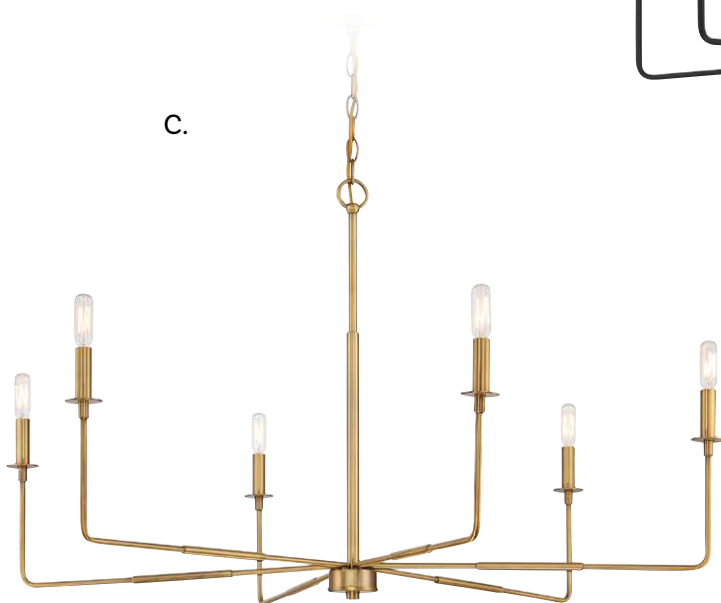

B. 1-1624-8-322
8-Light Chandelier
Warm Brass Finish
36"L x 21"W x 8"H
Adj H 8" - 62"
8C 60W

A.

B.

CRISTOFER

Includes 12" & 6" extensions - additional stems available - **7-EXT**

CRISTOFER

A.

B.

A. 1-1623-6-322
6-Light Chandelier
Warm Brass Finish
30"W x 17"H
Adj H 17" - 71"
6C 60W

B. 1-1623-6-89
6-Light Chandelier
Matte Black Finish
30"W x 17"H
Adj H 17" - 71"
6C 60W

SALERNO

Includes 120" chain & wire

SALERNO

A. 1-2221-6-109
6-Light Chandelier
Polished Nickel Finish
42"W x 25"H
6C 60W
Metal Candle Covers

B. 1-2221-6-89
6-Light Chandelier
Matte Black Finish
42"W x 25"H
6C 60W
Metal Candle Covers

C. 1-2221-6-322
6-Light Chandelier
Warm Brass Finish
42"W x 25"H
6C 60W
Metal Candle Covers