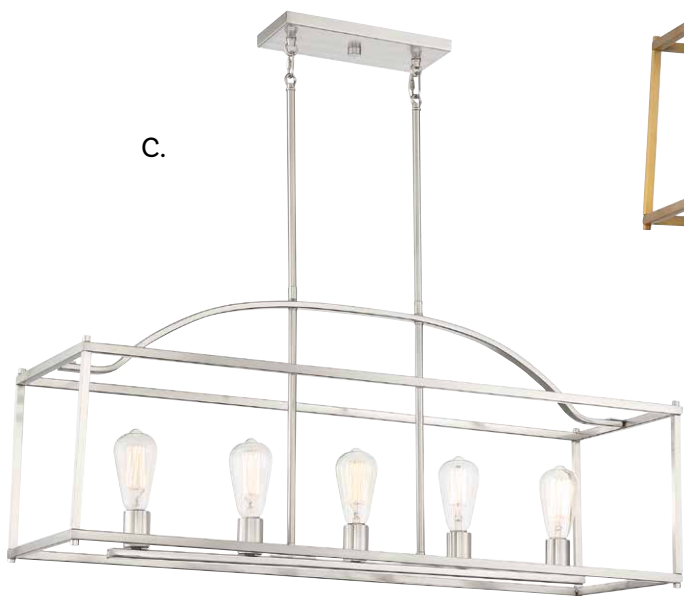

Includes 12" & 6" extensions - additional stems available - 7-EXT