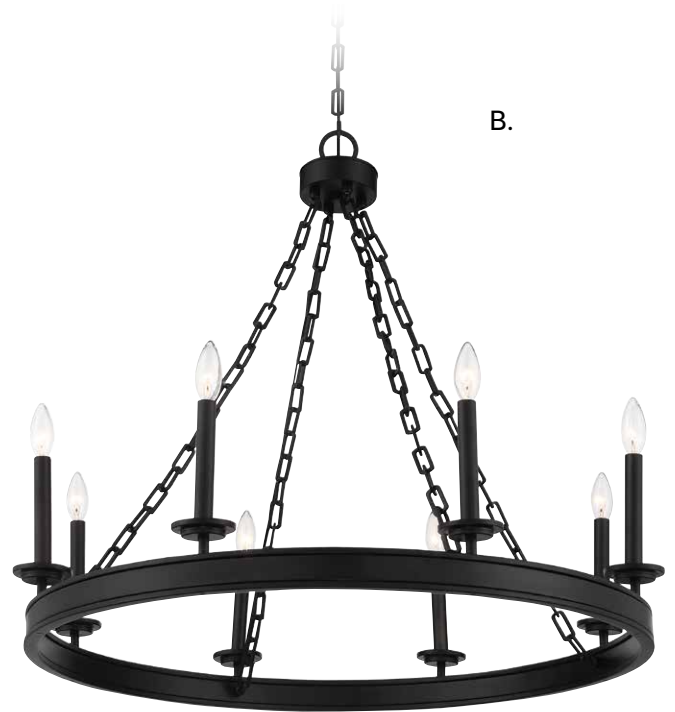

D.

Includes 120" chain & wire

SEVILLE

SEVILLE

A. 1-4403-4-109
4-Light Chandelier
Polished Nickel Finish
25"W x 27-1/4"H
4C 60W
Metal Candle Covers

B. 1-4403-4-89
4-Light Chandelier
Matte Black Finish
25"W x 27-1/4"H
4C 60W
Metal Candle Covers

C. 1-4403-4-322
4-Light Chandelier
Warm Brass Finish
25"W x 27-1/4"H
4C 60W
Metal Candle Covers

Includes 120" chain & wire

SEVILLE

SEVILLE

A.

B.

A. 1-4404-8-109
8-Light Chandelier
Polished Nickel Finish
34"W x 29-1/2"H
8C 60W
Metal Candle Covers

SEVILLE

A.

A. 1-4405-10-109
10-Light Chandelier
Polished Nickel Finish
45"W x 33"H
10C 60W
Metal Candle Covers

B.

B. 1-4405-10-322
10-Light Chandelier
Warm Brass Finish
45"W x 33"H
10C 60W
Metal Candle Covers