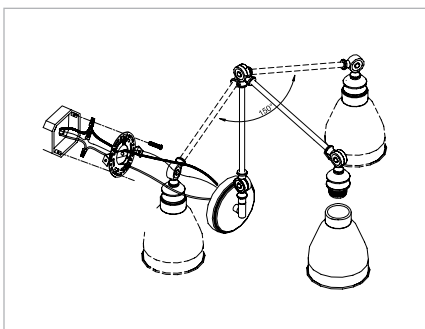

DAKOTA

A.

B.

C.

D.

E.

A. 9-960-1-89
1-Light Adjustable
Sconce
Matte Black Finish
5-1/2"W x 17"H x 13"E
Adj E 13" - 33-3/4"
1E 60W

B. 9-960-1-13
1-Light Adjustable
Sconce
English Bronze Finish
5-1/2"W x 17"H x 13"E
Adj E 13" - 33-3/4"
1E 60W

C. 9-960-1-322
1-Light Adjustable
Sconce
Warm Brass Finish
5-1/2"W x 17"H x 13"E
Adj E 13" - 33-3/4"
1E 60W

D. 9-960-1-SN
1-Light Adjustable
Sconce
Satin Nickel Finish
5-1/2"W x 17"H x 13"E
Adj E 13" - 33-3/4"
1E 60W

E. 9-960-1-109
1-Light Adjustable
Sconce
Polished Nickel Finish
5-1/2"W x 17"H x 13"E
Adj E 13" - 33-3/4"
1E 60W

Includes cord, plug, and hardwire hardware