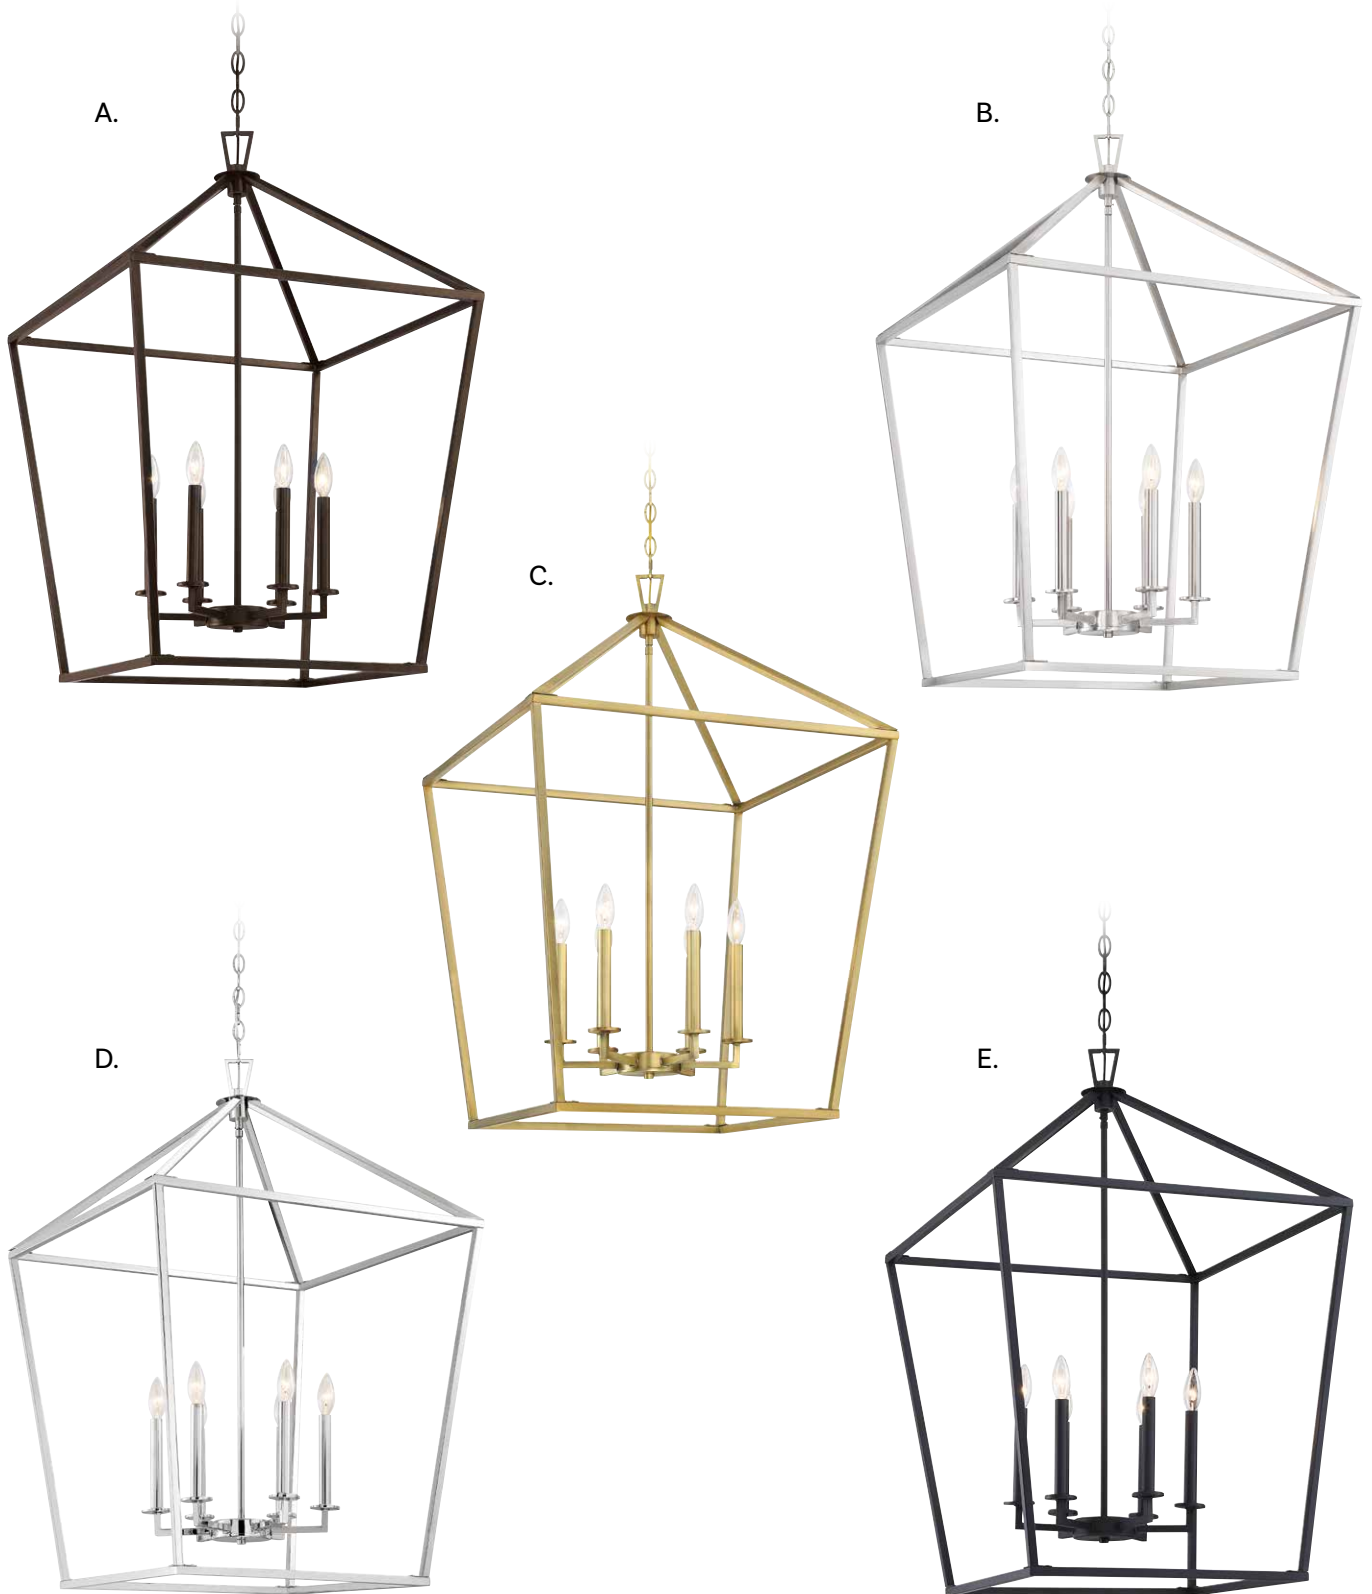

TOWNSEND

Includes 120" chain & wire