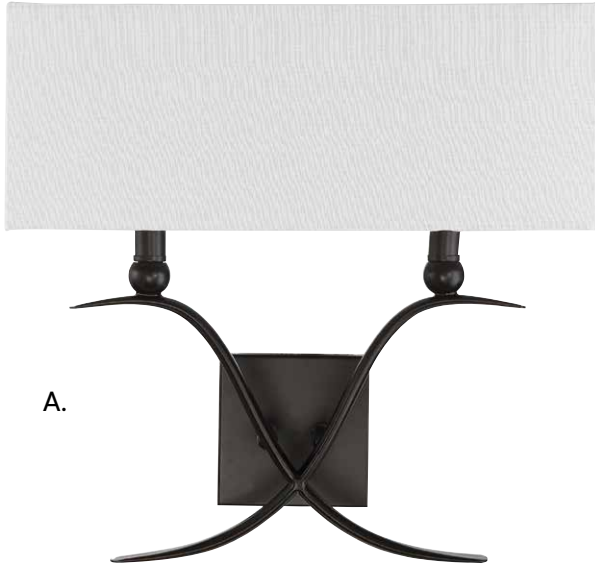

PAYTON

A.

B.

C.

D.

A. 9-800-2-44
2-Light Sconce
Classic Bronze Finish
16"W x 15-1/2"H x 6"E
2C 60W
White Linen Shade
Metal Candle Covers

B. 9-800-2-109
2-Light Sconce
Polished Nickel Finish
16"W x 15-1/2"H x 6"E
2C 60W
White Linen Shade
Metal Candle Covers

C. 9-800-2-SN
2-Light Sconce
Satin Nickel Finish
16"W x 15-1/2"H x 6"E
2C 60W
White Linen Shade
Metal Candle Covers

D. 9-800-2-322
2-Light Sconce
Warm Brass Finish
16"W x 15-1/2"H x 6"E
2C 60W
White Linen Shade
Metal Candle Covers