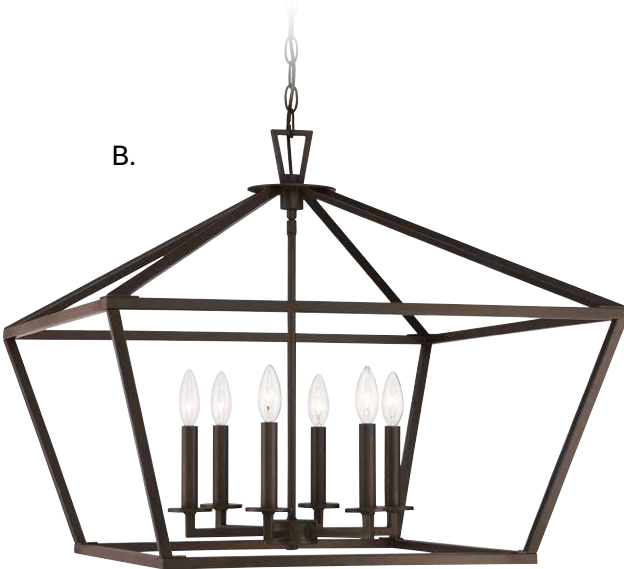

B. 7-2201-4-322
4-Light Pendant
Warm Brass Finish
18"W x 32-1/2"H
4C 60W
White Fabric Shade

B.

C. 7-2201-4-SN
4-Light Pendant
Satin Nickel Finish
18"W x 32-1/2"H
4C 60W
White Fabric Shade

TOWNSEND

A.

B.

C.

D.

E.

Includes 120" chain & wire

TOWNSEND

- | | | | | |
|--|--|---|---|--|
| A. 3-325-6-SN
6-Light Pendant
Satin Nickel Finish
26"W x 23"H
6C 60W
Metal Candle Covers | B. 3-325-6-44
6-Light Pendant
Classic Bronze Finish
26"W x 23"H
6C 60W
Metal Candle Covers | C. 3-325-6-322
6-Light Pendant
Warm Brass Finish
26"W x 23"H
6C 60W
Metal Candle Covers | D. 3-325-6-89
6-Light Pendant
Matte Black Finish
26"W x 23"H
6C 60W
Metal Candle Covers | E. 3-325-6-109
6-Light Pendant
Polished Nickel Finish
26"W x 23"H
6C 60W
Metal Candle Covers |
|--|--|---|---|--|