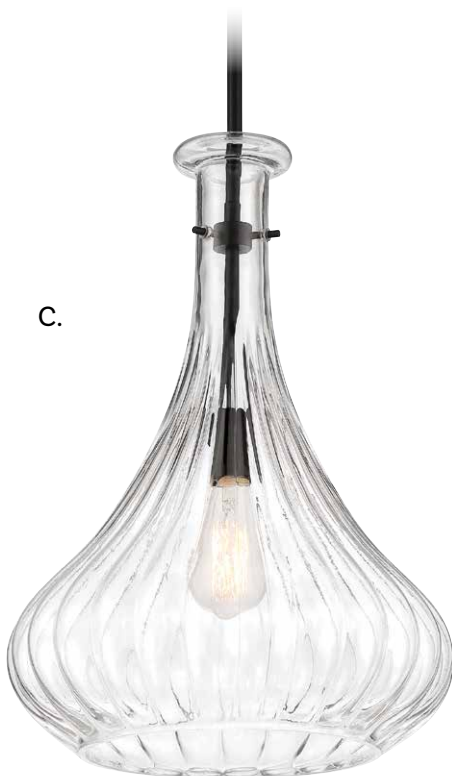

BRISTO

A.

B.

A. 7-2265-1-SN
1-Light Pendant
Satin Nickel Finish
14"W x 20"H
Adj H 20" - 72"
1E 60W
Clear Fluted Glass

B. 7-2265-1-322
1-Light Pendant
Warm Brass Finish
14"W x 20"H
Adj H 20" - 72"
1E 60W
Clear Fluted Glass

C. 7-2265-1-89
1-Light Pendant
Matte Black Finish
14"W x 20"H
Adj H 20" - 72"
1E 60W
Clear Fluted Glass

D. 7-2265-1-109
1-Light Pendant
Polished Nickel Finish
14"W x 20"H
Adj H 20" - 72"
1E 60W
Clear Fluted Glass

C.

D.