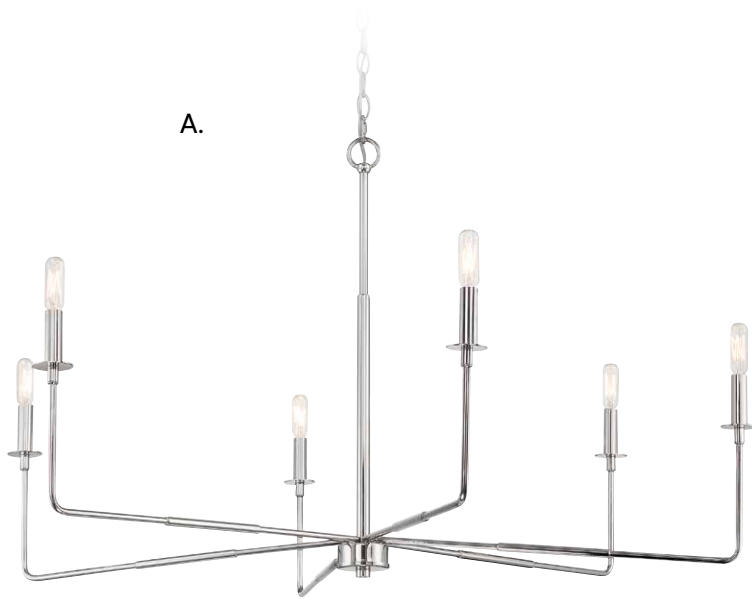

B. 1-1624-8-322
8-Light Chandelier
Warm Brass Finish
36"L x 21"W x 8"H
Adj H 8" - 62"
8C 60W

A.

B.

CRISTOFER

Includes 12" & 6" extensions - additional stems available - **7-EXT**

CRISTOFER

A.

B.

A. 1-1623-6-322
6-Light Chandelier
Warm Brass Finish
30"W x 17"H
Adj H 17" - 71"
6C 60W

B. 1-1623-6-89
6-Light Chandelier
Matte Black Finish
30"W x 17"H
Adj H 17" - 71"
6C 60W

SALERNO

Includes 120" chain & wire

SALERNO

A. 1-2221-6-109
6-Light Chandelier
Polished Nickel Finish
42"W x 25"H
6C 60W
Metal Candle Covers

B. 1-2221-6-89
6-Light Chandelier
Matte Black Finish
42"W x 25"H
6C 60W
Metal Candle Covers

C. 1-2221-6-322
6-Light Chandelier
Warm Brass Finish
42"W x 25"H
6C 60W
Metal Candle Covers