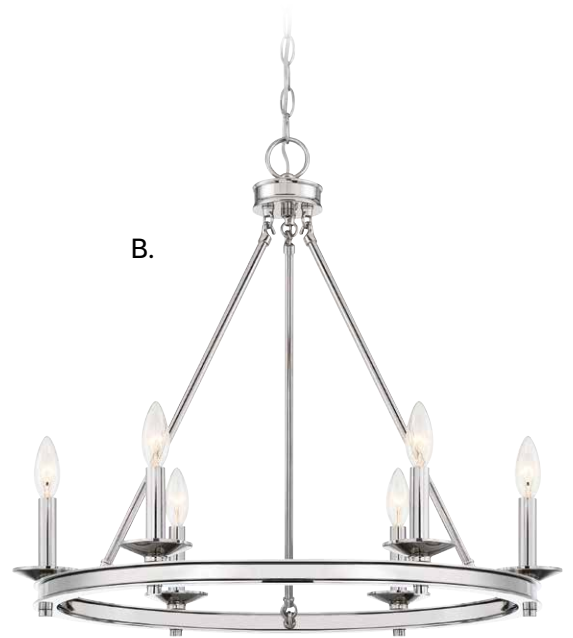

MIDDLETON

Includes 120" chain & wire