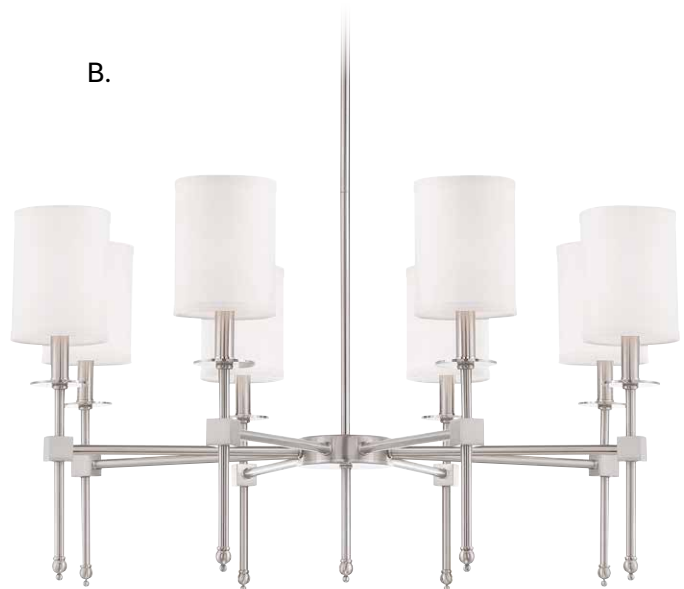

CHATHAM

A. 1-306-8-89

8-Light Chandelier
Matte Black Finish
32"W x 17-1/2"H
Adj H 17-1/2" - 74"
8C 60W
30° Swivel
White Fabric Shades
Metal Candle Covers

B. 1-306-8-SN

8-Light Chandelier
Satin Nickel Finish
32"W x 17-1/2"H
Adj H 17-1/2" - 74"
8C 60W
30° Swivel
White Fabric Shades
Metal Candle Covers

C. 1-306-8-322

8-Light Chandelier
Warm Brass Finish
32"W x 17-1/2"H
Adj H 17-1/2" - 74"
8C 60W
30° Swivel
White Fabric Shades
Metal Candle Covers