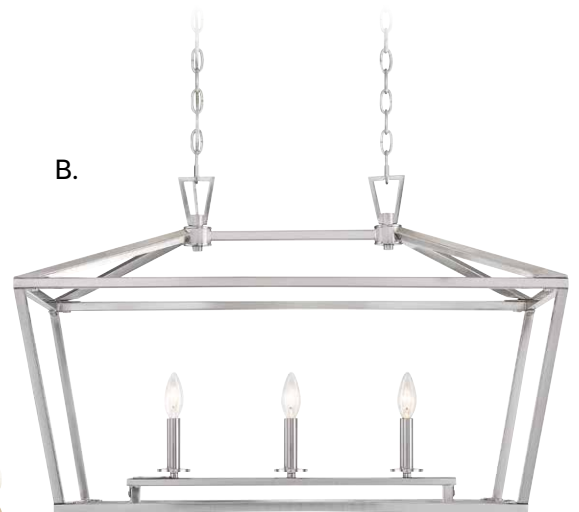

TOWNSEND

Includes 120" chain & wire