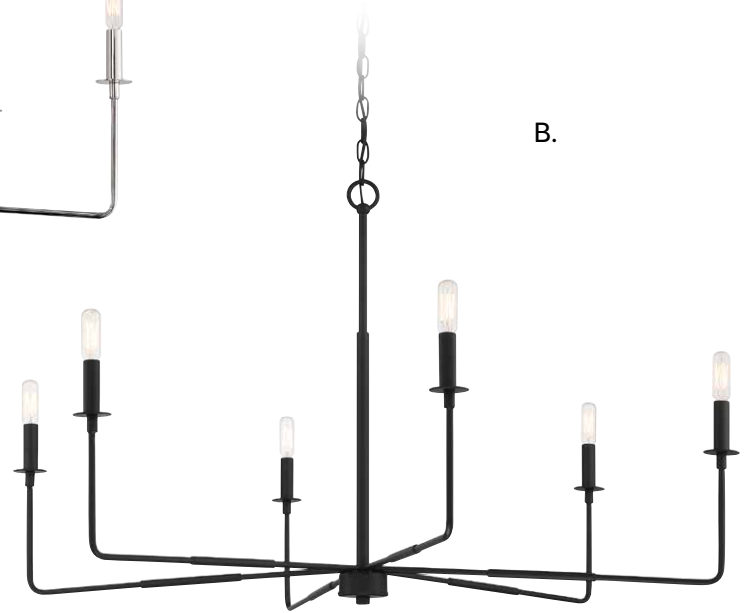

SALERNO

A. 1-2221-6-109
6-Light Chandelier
Polished Nickel Finish
42"W x 25"H
6C 60W
Metal Candle Covers

B. 1-2221-6-89
6-Light Chandelier
Matte Black Finish
42"W x 25"H
6C 60W
Metal Candle Covers

C. 1-2221-6-322
6-Light Chandelier
Warm Brass Finish
42"W x 25"H
6C 60W
Metal Candle Covers