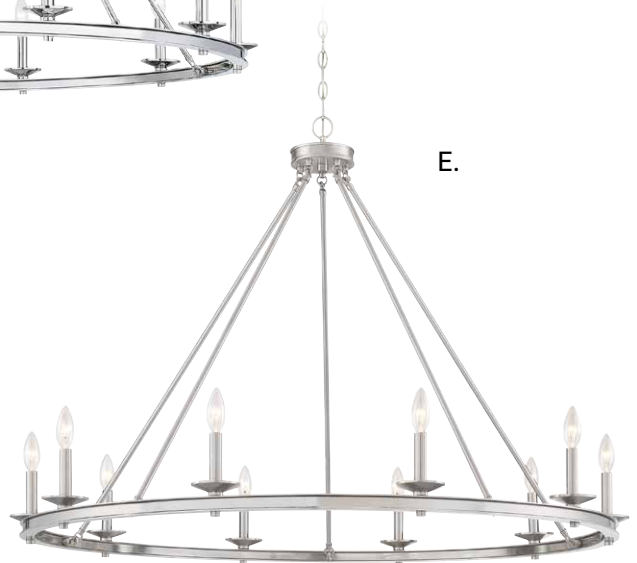

10-Light Chandelier
Warm Brass Finish
45"W x 32-1/4"H
10C 60W
Metal Candle Covers

C. 1-310-10-109

10-Light Chandelier
Polished Nickel Finish
45"W x 32-1/4"H
10C 60W
Metal Candle Covers

D. 1-310-10-44

10-Light Chandelier
Classic Bronze Finish
45"W x 32-1/4"H
10C 60W
Metal Candle Covers

E. 1-310-10-SN

10-Light Chandelier
Satin Nickel Finish
45"W x 32-1/4"H
10C 60W
Metal Candle Covers

MIDDLETON

Includes 120" chain & wire

MIDDLETON

Includes 120" chain & wire

MIDDLETON

1-312-15-89
15-Light Chandelier
Matte Black Finish
45"W x 42"H
15C 60W
Metal Candle Covers