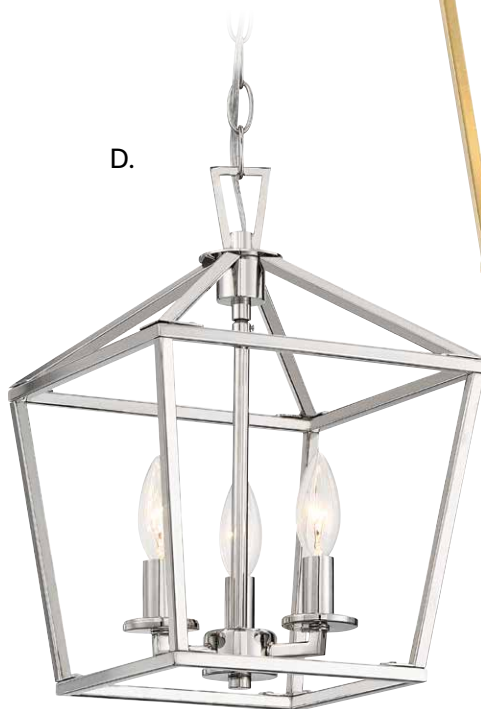

E.

Includes 120" chain & wire

TOWNSEND

- | | | | | |
|--|--|---|---|--|
| A. 3-325-6-SN
6-Light Pendant
Satin Nickel Finish
26"W x 23"H
6C 60W
Metal Candle Covers | B. 3-325-6-44
6-Light Pendant
Classic Bronze Finish
26"W x 23"H
6C 60W
Metal Candle Covers | C. 3-325-6-322
6-Light Pendant
Warm Brass Finish
26"W x 23"H
6C 60W
Metal Candle Covers | D. 3-325-6-89
6-Light Pendant
Matte Black Finish
26"W x 23"H
6C 60W
Metal Candle Covers | E. 3-325-6-109
6-Light Pendant
Polished Nickel Finish
26"W x 23"H
6C 60W
Metal Candle Covers |
|--|--|---|---|--|

TOWNSEND

A. 3-320-3-44

3-Light Pendant
Classic Bronze Finish
10"W x 15"H
3C 60W
Metal Candle Covers

B. 3-320-3-SN

3-Light Pendant
Satin Nickel Finish
10"W x 15"H
3C 60W
Metal Candle Covers

C. 3-320-3-322

3-Light Pendant
Warm Brass Finish
10"W x 15"H
3C 60W
Metal Candle Covers

D. 3-320-3-109

3-Light Pendant
Polished Nickel Finish
10"W x 15"H
3C 60W
Metal Candle Covers

E. 3-320-3-89

3-Light Pendant
Matte Black Finish
10"W x 15"H
3C 60W
Metal Candle Covers

TOWNSEND

Includes 120" chain & wire