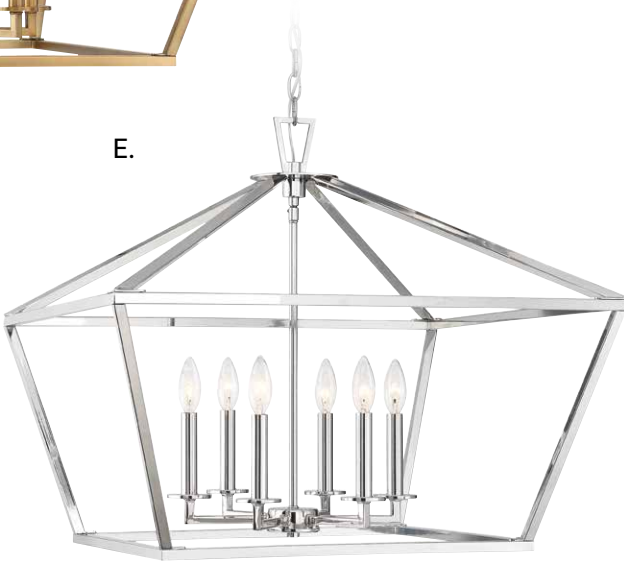

B. 7-2201-4-322
4-Light Pendant
Warm Brass Finish
18"W x 32-1/2"H
4C 60W
White Fabric Shade

B.

C. 7-2201-4-SN
4-Light Pendant
Satin Nickel Finish
18"W x 32-1/2"H
4C 60W
White Fabric Shade

TOWNSEND

A.

B.

C.

D.

E.

Includes 120" chain & wire

TOWNSEND

- | | | | | |
|--|--|---|---|--|
| A. 3-325-6-SN
6-Light Pendant
Satin Nickel Finish
26"W x 23"H
6C 60W
Metal Candle Covers | B. 3-325-6-44
6-Light Pendant
Classic Bronze Finish
26"W x 23"H
6C 60W
Metal Candle Covers | C. 3-325-6-322
6-Light Pendant
Warm Brass Finish
26"W x 23"H
6C 60W
Metal Candle Covers | D. 3-325-6-89
6-Light Pendant
Matte Black Finish
26"W x 23"H
6C 60W
Metal Candle Covers | E. 3-325-6-109
6-Light Pendant
Polished Nickel Finish
26"W x 23"H
6C 60W
Metal Candle Covers |
|--|--|---|---|--|