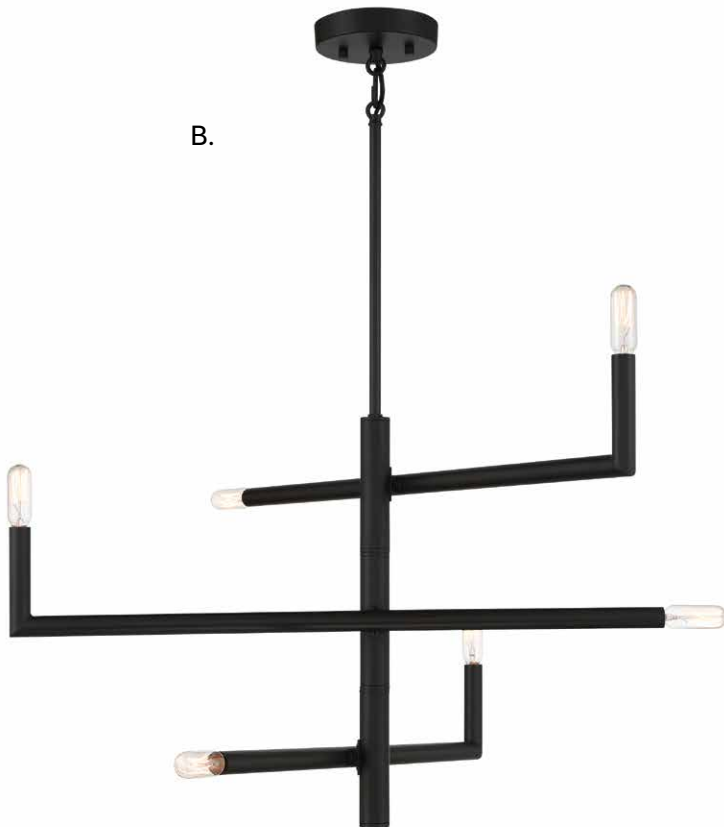

B. 1-1624-8-322
8-Light Chandelier
Warm Brass Finish
36"L x 21"W x 8"H
Adj H 8" - 62"
8C 60W

A.

B.

CRISTOFER

Includes 12" & 6" extensions - additional stems available - **7-EXT**

CRISTOFER

A.

B.