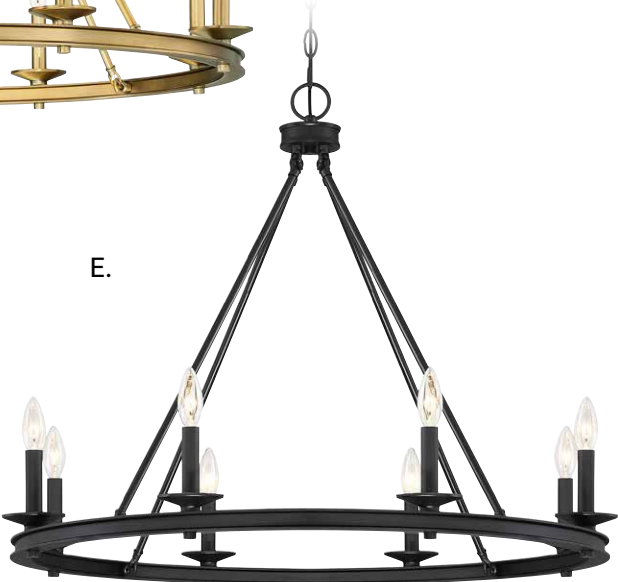

GALEA

Includes 12" & 6" extensions - additional stems available - **7-EXT**

MIDDLETON

A. 1-307-6-89

6-Light Chandelier
Matte Black Finish
25"W x 23"H
6C 60W
Metal Candle Covers

B. 1-307-6-109

6-Light Chandelier
Polished Nickel Finish
25"W x 23"H
6C 60W
Metal Candle Covers

C. 1-307-6-322

6-Light Chandelier
Warm Brass Finish
25"W x 23"H
6C 60W
Metal Candle Covers

D. 1-307-6-SN

6-Light Chandelier
Satin Nickel Finish
25"W x 23"H
6C 60W
Metal Candle Covers

E. 1-307-6-44

6-Light Chandelier
Classic Bronze Finish
25"W x 23"H
6C 60W
Metal Candle Covers

MIDDLETON

Includes 120" chain & wire

MIDDLETON

Includes 120" chain & wire

MIDDLETON

A. 1-308-8-89

8-Light Chandelier
Matte Black Finish
33"W x 25"H
8C 60W
Metal Candle Covers

B. 1-308-8-109

8-Light Chandelier
Polished Nickel Finish
33"W x 25"H
8C 60W
Metal Candle Covers

C. 1-308-8-322

8-Light Chandelier
Warm Brass Finish
33"W x 25"H
8C 60W
Metal Candle Covers

D. 1-308-8-SN

8-Light Chandelier
Satin Nickel Finish
33"W x 25"H
8C 60W
Metal Candle Covers