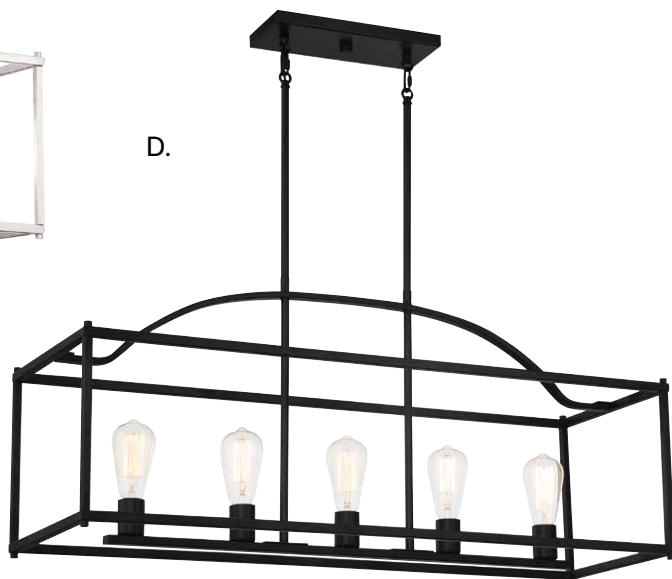

Includes 12" & 6" extensions - additional stems available - 7-EXT