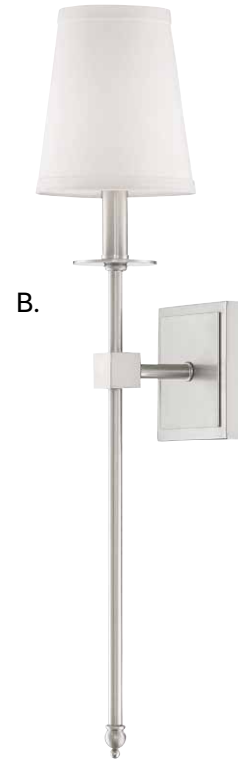

MONROE

A. 9-302-1-SN
1-Light Sconce
Satin Nickel Finish
5"W x 20"H x 6"E
1C 60W
White Fabric Shade
Metal Candle Cover

B. 9-303-1-SN
1-Light Sconce
Satin Nickel Finish
5"W x 24"H x 6-1/2"E
1C 60W
White Fabric Shade
Metal Candle Cover

C. 9-7144-1-SN
1-Light Sconce
Satin Nickel Finish
6-3/4"W x 33-1/2"H x 8"E
1C 60W
White Fabric Shade
Metal Candle Cover

D. 9-7144-1-89
1-Light Sconce
Matte Black Finish
6-3/4"W x 33-1/2"H x 8"E
1C 60W
White Fabric Shade
Metal Candle Cover

E. 9-303-1-89
1-Light Sconce
Matte Black Finish
5"W x 24"H x 6-1/2"E
1C 60W
White Fabric Shade
Metal Candle Cover

F. 9-302-1-89
1-Light Sconce
Matte Black Finish
5"W x 20"H x 6"E
1C 60W
White Fabric Shade
Metal Candle Cover