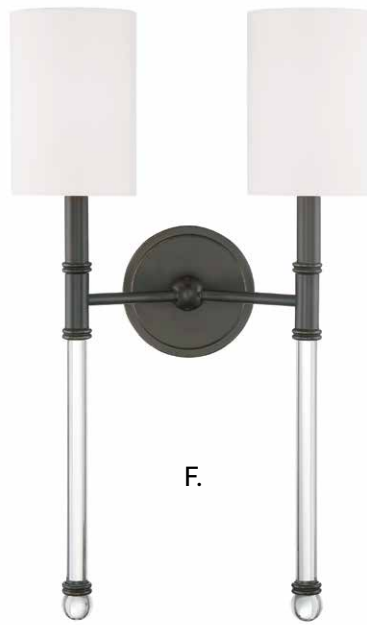

FREMONT

F.

F. 9-103-2-44
2-Light Sconce
Classic Bronze Finish
13"W x 21"H x 6-1/4"E
2C 60W
Soft White Shade
Metal Candle Cover

G. 9-101-1-SN
1-Light Sconce
Satin Nickel Finish
5"W x 21"H x 7"E
1C 60W
Soft White Shade
Metal Candle Cover

H. 9-103-2-109
2-Light Sconce
Polished Nickel Finish
13"W x 21"H x 6-1/4"E
2C 60W
Soft White Shades
Metal Candle Cover

I. 9-101-1-44
1-Light Sconce
Classic Bronze Finish
5"W x 21"H x 7"E
1C 60W
Soft White Shade
Metal Candle Cover

J. 9-103-2-SN
2-Light Sconce
Satin Nickel Finish
13"W x 21"H x 6-1/4"E
2C 60W
Soft White Shade
Metal Candle Covers