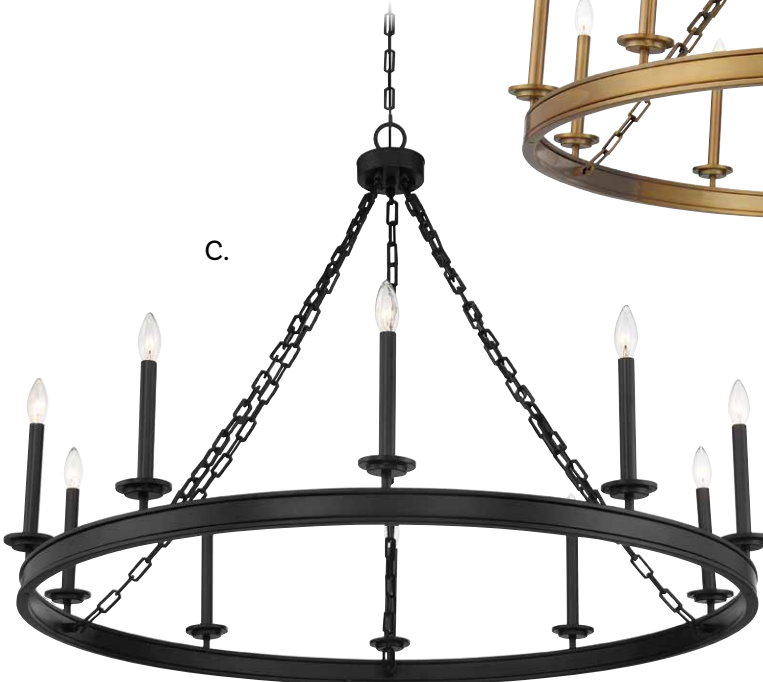

SEVILLE

A.

A. 1-4405-10-109
10-Light Chandelier
Polished Nickel Finish
45"W x 33"H
10C 60W
Metal Candle Covers

B.

B. 1-4405-10-322
10-Light Chandelier
Warm Brass Finish
45"W x 33"H
10C 60W
Metal Candle Covers

C.

C. 1-4405-10-89
10-Light Chandelier
Matte Black Finish
45"W x 33"H
10C 60W
Metal Candle Covers

SEVILLE

Includes 120" chain & wire

SEVILLE

A.

B.

Includes 120" chain & wire