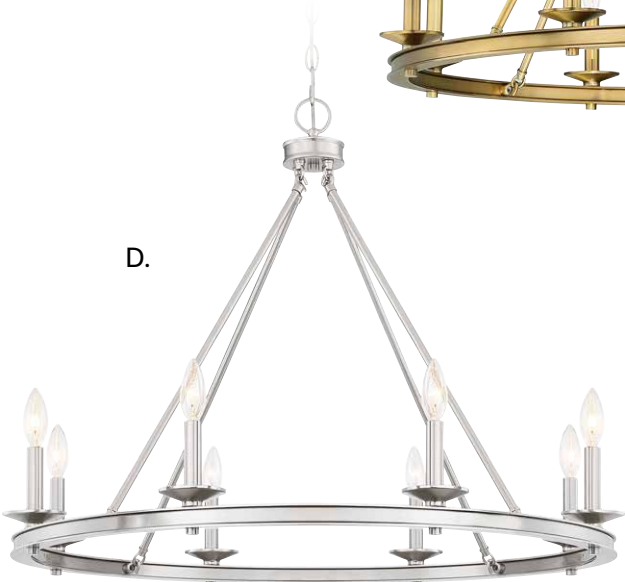

MIDDLETON

Includes 120" chain & wire