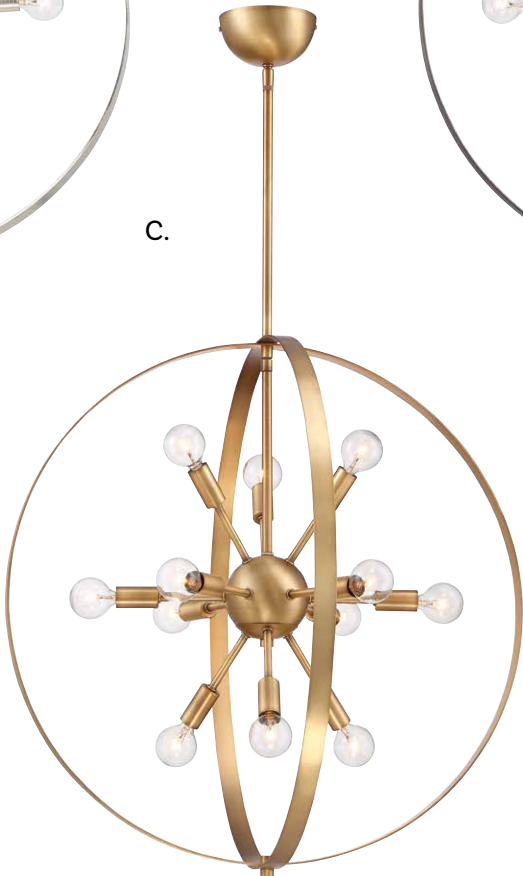

B. 7-180-1-SN
1-Light Pendant
Satin Nickel Finish
10"W x 27-1/2"H
Adj H 27-1/2" - 56"
1E 60W
White Glass

C. 7-180-1-109
1-Light Pendant
Polished Nickel Finish
10"W x 27-1/2"H
Adj H 27-1/2" - 56"
1E 60W
White Glass

D. 7-180-1-89
1-Light Pendant
Matte Black Finish
10"W x 27-1/2"H
Adj H 27-1/2" - 56"
1E 60W
White Glass

MARLY

A.

B.

C.

Includes 12" & 6" extensions - additional stems available - **7-EXT**

A. 7-6098-12-109

12-Light Pendant
Polished Nickel Finish
24-1/2"W x 26-1/2"H
Adj H 26-1/2" - 80-1/2"
12C 60W
30° Swivel

B. 7-6098-12-44

12-Light Pendant
Classic Bronze Finish
24-1/2"W x 26-1/2"H
Adj H 26-1/2" - 80-1/2"
12C 60W
30° Swivel

C. 7-6098-12-322

12-Light Pendant
Warm Brass Finish
24-1/2"W x 26-1/2"H
Adj H 26-1/2" - 80-1/2"
12C 60W
30° Swivel