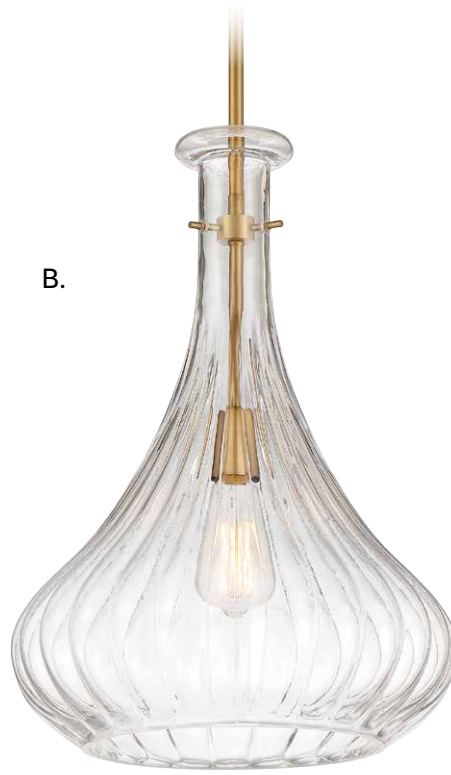

BRISTO

Includes 12" & 6" extensions - additional stems available - **7-EXT**

BRISTO

A.

B.

Dual Mount Hanging System

A. 7-2265-1-SN
1-Light Pendant
Satin Nickel Finish
14"W x 20"H
Adj H 20" - 72"
1E 60W
Clear Fluted Glass