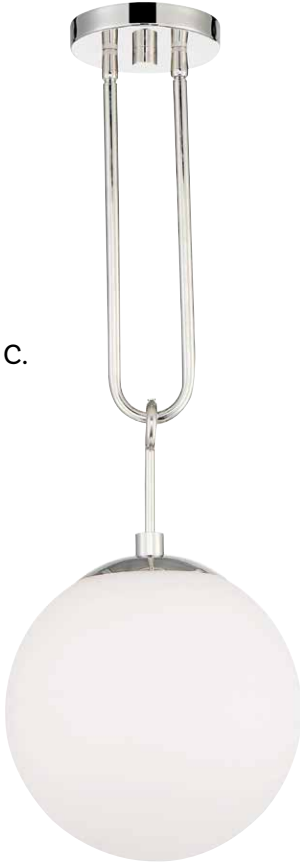

BECKER

Includes 9-1/2" extensions - additional stems available - 7-EXT