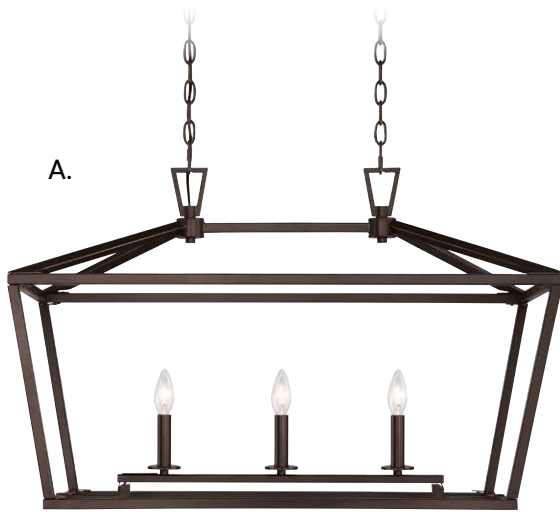

TOWNSEND

Includes 120" chain & wire