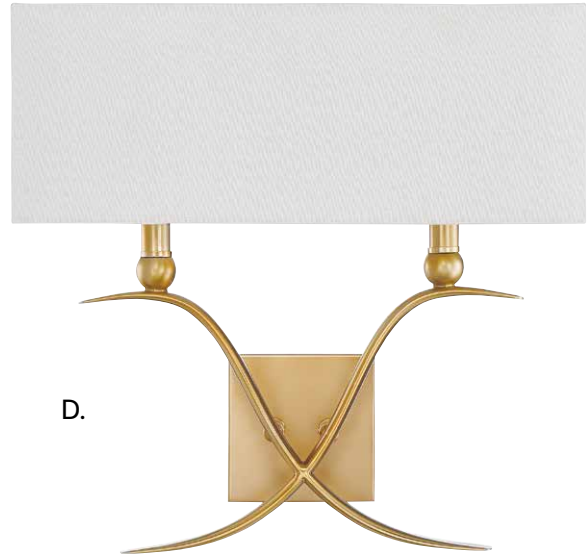

PAYTON

A.

B.

C.

D.

A. 9-800-2-44
2-Light Sconce
Classic Bronze Finish
16"W x 15-1/2"H x 6"E
2C 60W
White Linen Shade
Metal Candle Covers

B. 9-800-2-109
2-Light Sconce
Polished Nickel Finish
16"W x 15-1/2"H x 6"E
2C 60W
White Linen Shade
Metal Candle Covers