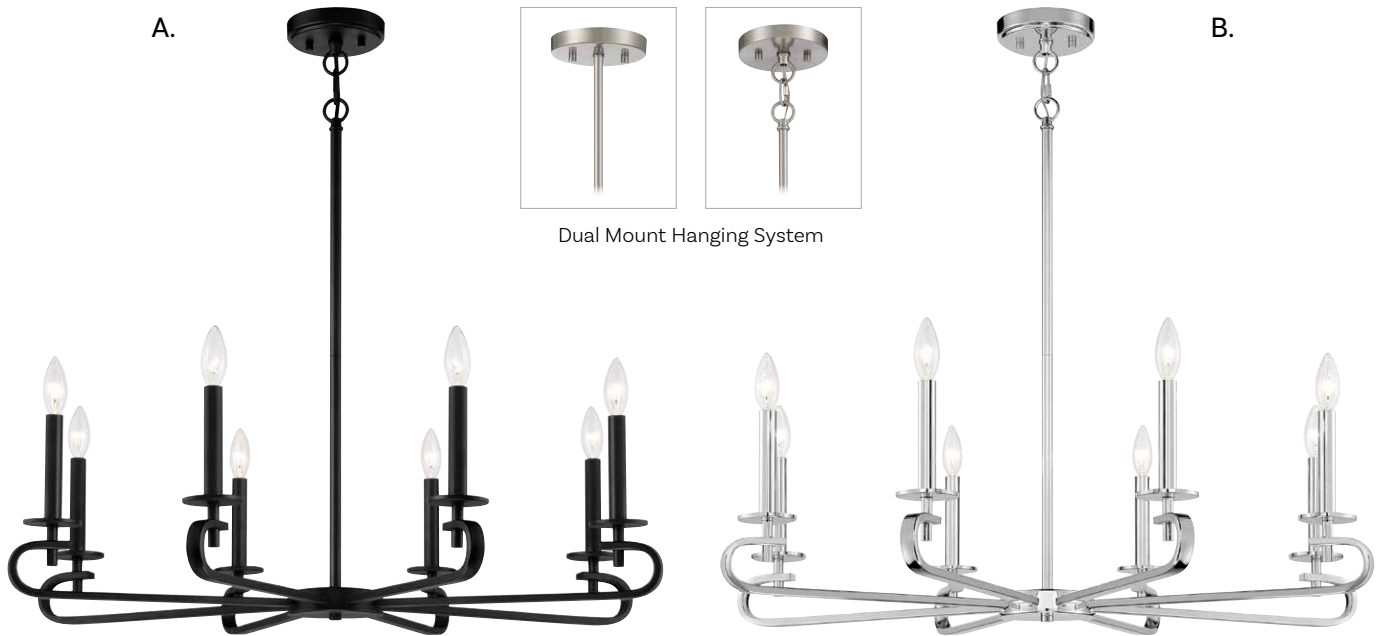

6-Light Chandelier
Matte Black Finish
28"W x 9"H
Adj H 9" - 63"
6C 60W
Dual Swivel Mount
Metal Candle Covers

C. 1-2450-6-322

6-Light Chandelier
Warm Brass Finish
28"W x 9"H
Adj H 9" - 63"
6C 60W
Dual Swivel Mount
Metal Candle Covers

TORINO

Includes 12" & 6" extensions - additional stems available - 7-EXT

TORINO

Includes 12" & 6" extensions - additional stems available - **7-EXTLG**

TORINO

A.

B.

C.