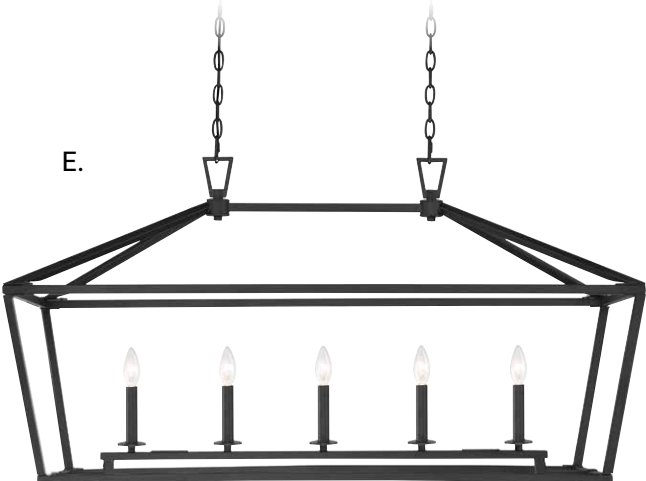

TOWNSEND

Includes 120" chain & wire