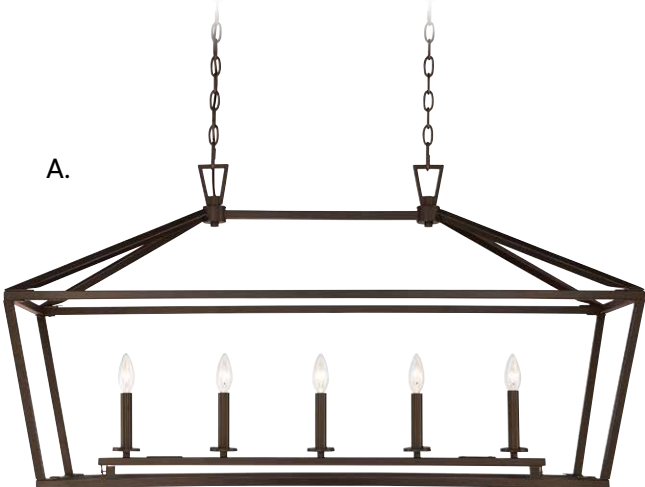

TOWNSEND

Includes 120" chain & wire