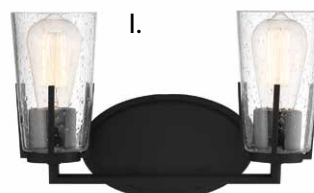

I.

1. **I. 8-7045-2-BK**
   2-Light Bath Bar
   Matte Black Finish
   14"W x 8-1/2"H x 5-3/8"E
   2E 60W
   Clear Seeded Glass