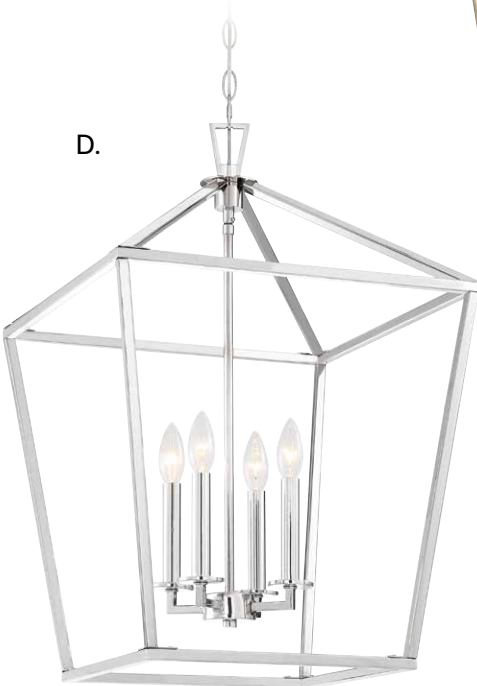

E.

Includes 120" chain & wire

TOWNSEND

- | | | | | |
|--|--|---|---|--|
| A. 3-325-6-SN
6-Light Pendant
Satin Nickel Finish
26"W x 23"H
6C 60W
Metal Candle Covers | B. 3-325-6-44
6-Light Pendant
Classic Bronze Finish
26"W x 23"H
6C 60W
Metal Candle Covers | C. 3-325-6-322
6-Light Pendant
Warm Brass Finish
26"W x 23"H
6C 60W
Metal Candle Covers | D. 3-325-6-89
6-Light Pendant
Matte Black Finish
26"W x 23"H
6C 60W
Metal Candle Covers | E. 3-325-6-109
6-Light Pendant
Polished Nickel Finish
26"W x 23"H
6C 60W
Metal Candle Covers |
|--|--|---|---|--|

TOWNSEND

A. 3-320-3-44

3-Light Pendant
Classic Bronze Finish
10"W x 15"H
3C 60W
Metal Candle Covers

B. 3-320-3-SN

3-Light Pendant
Satin Nickel Finish
10"W x 15"H
3C 60W
Metal Candle Covers

C. 3-320-3-322

3-Light Pendant
Warm Brass Finish
10"W x 15"H
3C 60W
Metal Candle Covers

D. 3-320-3-109

3-Light Pendant
Polished Nickel Finish
10"W x 15"H
3C 60W
Metal Candle Covers

E. 3-320-3-89

3-Light Pendant
Matte Black Finish
10"W x 15"H
3C 60W
Metal Candle Covers

TOWNSEND

Includes 120" chain & wire

TOWNSEND

Includes 120" chain & wire

TOWNSEND

A. 3-321-4-44

4-Light Pendant
Classic Bronze Finish
17"W x 26"H
4C 60W
Metal Candle Covers

B. 3-321-4-SN

4-Light Pendant
Satin Nickel Finish
17"W x 26"H
4C 60W
Metal Candle Covers