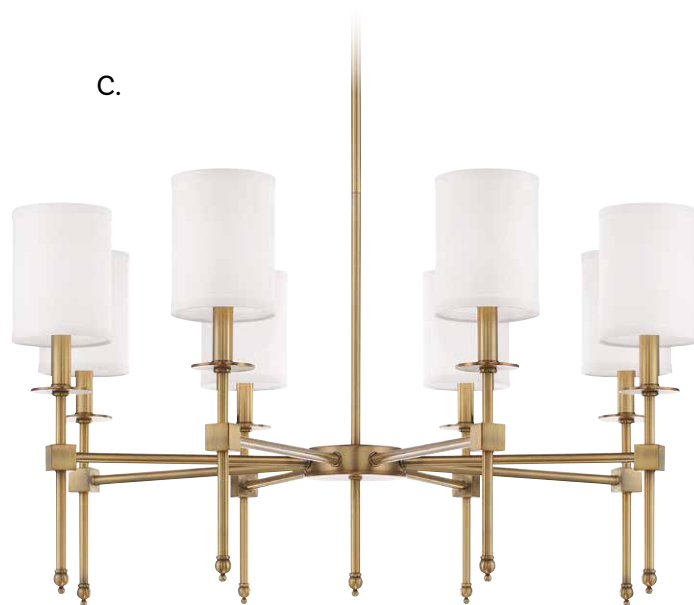

CHATHAM

A. 1-306-8-89

8-Light Chandelier
Matte Black Finish
32"W x 17-1/2"H
Adj H 17-1/2" - 74"
8C 60W
30° Swivel
White Fabric Shades
Metal Candle Covers

B. 1-306-8-SN

8-Light Chandelier
Satin Nickel Finish
32"W x 17-1/2"H
Adj H 17-1/2" - 74"
8C 60W
30° Swivel
White Fabric Shades
Metal Candle Covers

C. 1-306-8-322

8-Light Chandelier
Warm Brass Finish
32"W x 17-1/2"H
Adj H 17-1/2" - 74"
8C 60W
30° Swivel
White Fabric Shades
Metal Candle Covers