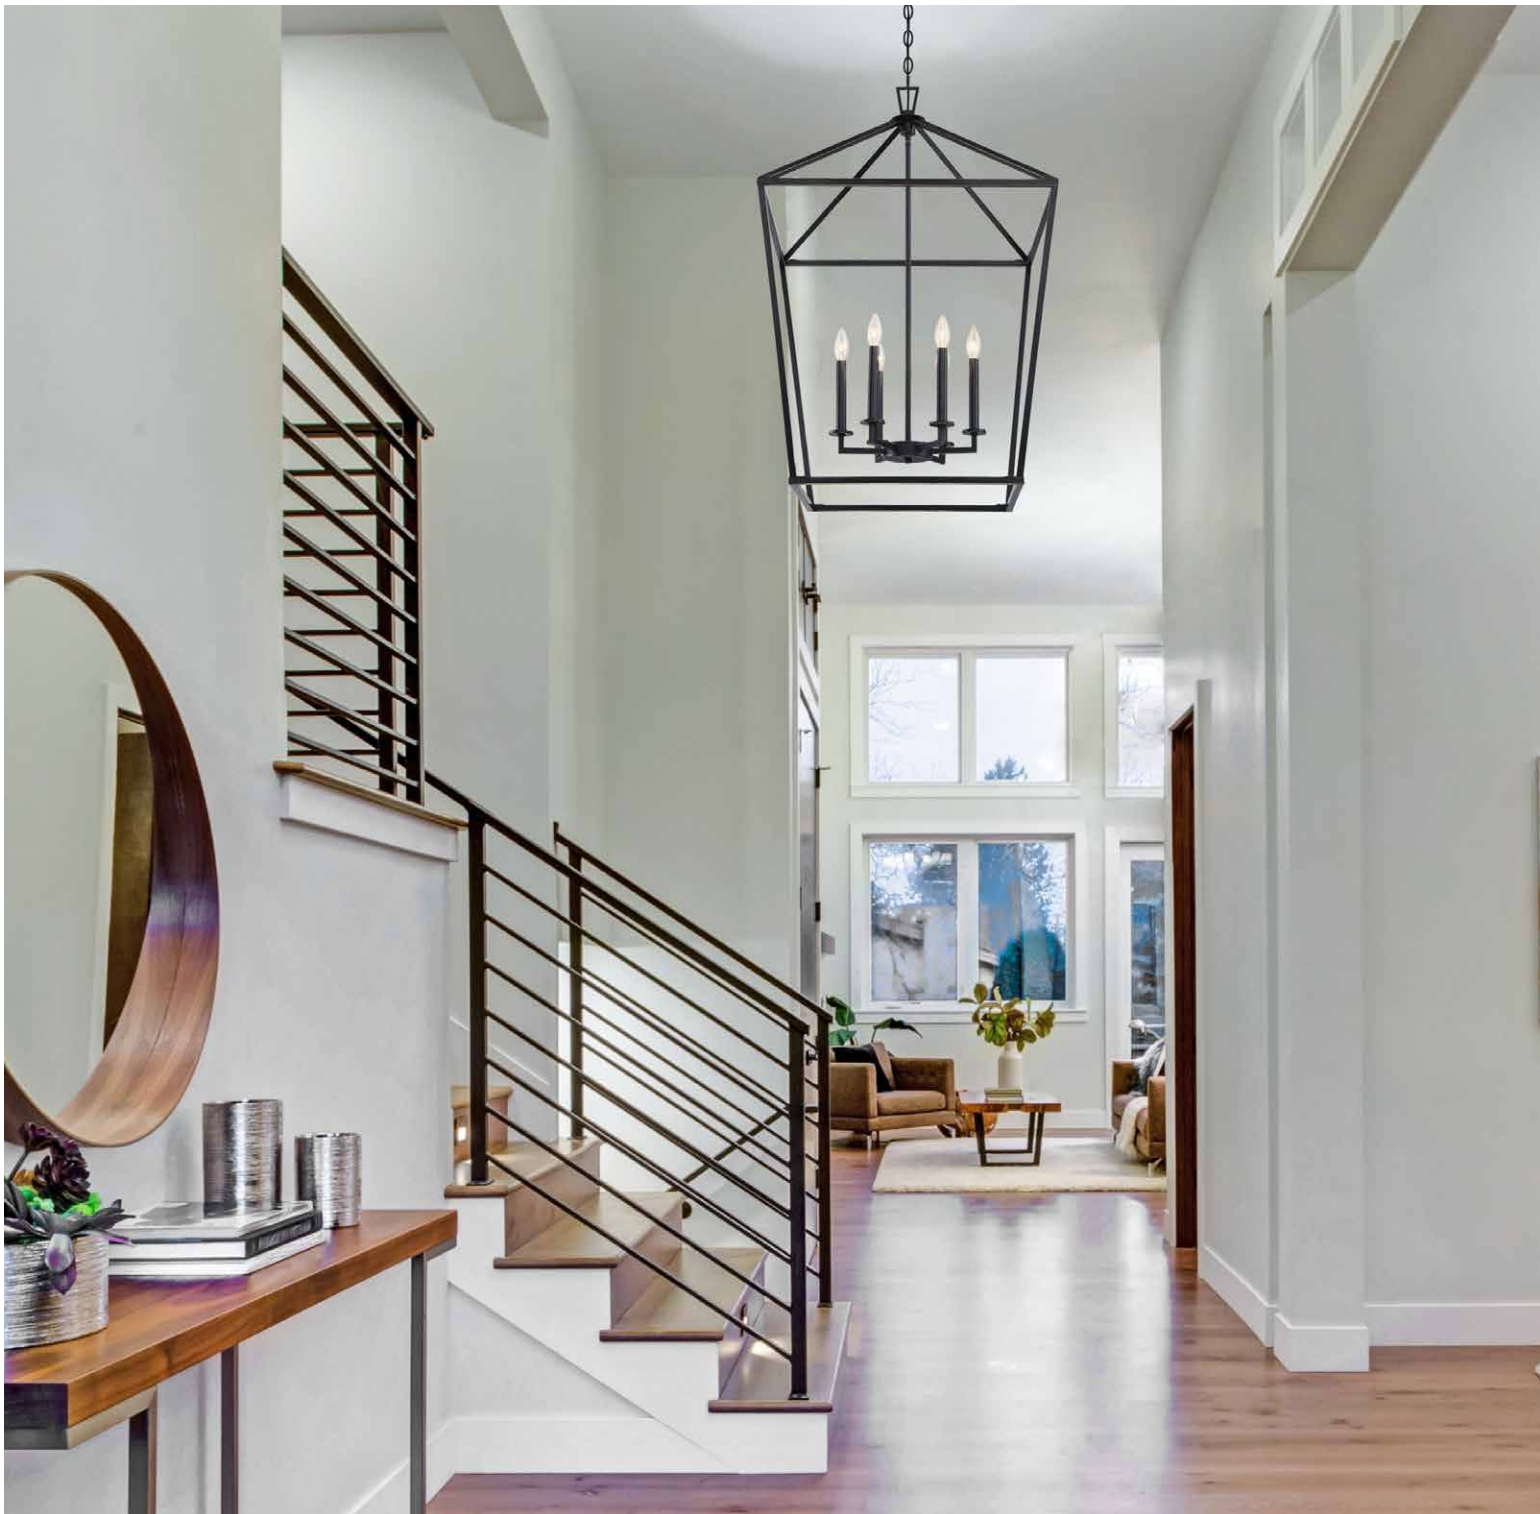

TOWNSEND

A. 3-322-6-44

6-Light Pendant
Classic Bronze Finish
24"W x 36-1/2"H
6C 60W
Metal Candle Covers

B. 3-322-6-SN

6-Light Pendant
Satin Nickel Finish
24"W x 36-1/2"H
6C 60W
Metal Candle Covers

C. 3-322-6-322