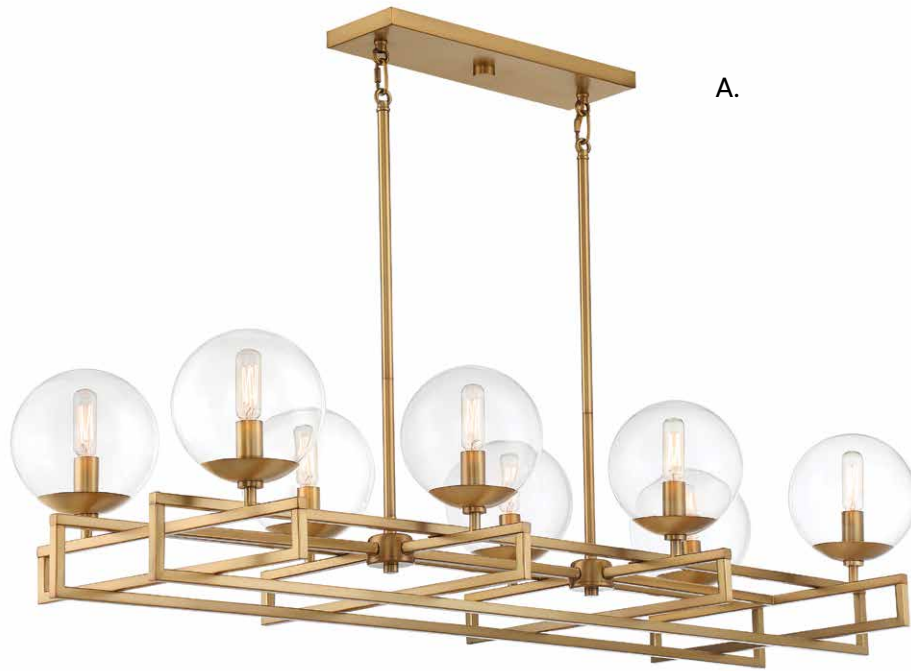

A. 7-1831-1-322

1-Light Mini-Pendant
Warm Brass Finish
8"W x 22"H
Adj H 22" - 50-1/2"
1E 60W
Clear Glass

B. 1-1832-5-322

5-Light Chandelier
Warm Brass Finish
28"W x 20"H
Adj H 20" - 74"
5E 60W
Clear Glass

C. 1-1833-6-322

6-Light Linear Chandelier
Warm Brass Finish
40"L x 17-1/2"W x 17"H
Adj H 17" - 71"
6E 60W
Clear Glass

LAKEWOOD

*Includes 9-1/2" extensions - additional stems available - **7-EXT**

Includes 12" & 6" extensions - additional stems available - **7-EXT

CROSBY

Includes 12" & 6" extensions - additional stems available - **7-EXT**

A.

B.

A. 1-1861-8-89
8-Light Chandelier
Matte Black Finish
30"L x 30"W x 9-3/4"H
Adj H 9-3/4" - 63-3/4"
8C 60W
Clear Glass

B. 1-1861-8-322
8-Light Chandelier
Warm Brass
30"L x 30"W x 9-3/4"H
Adj H 9-3/4" - 63-3/4"
8C 60W
Clear Glass

Sconce, Page 238

CROSBY

A. 1-1862-8-322
8-Light Linear Chandelier
Warm Brass Finish
42"L x 16"W x 9-3/4"H
Adj H 9-3/4" - 63-3/4"
8C 60W
Clear Glass

B. 1-1862-8-89
8-Light Linear Chandelier
Matte Black Finish
42"L x 16"W x 9-3/4"H
Adj H 9-3/4" - 63-3/4"
8C 60W
Clear Glass