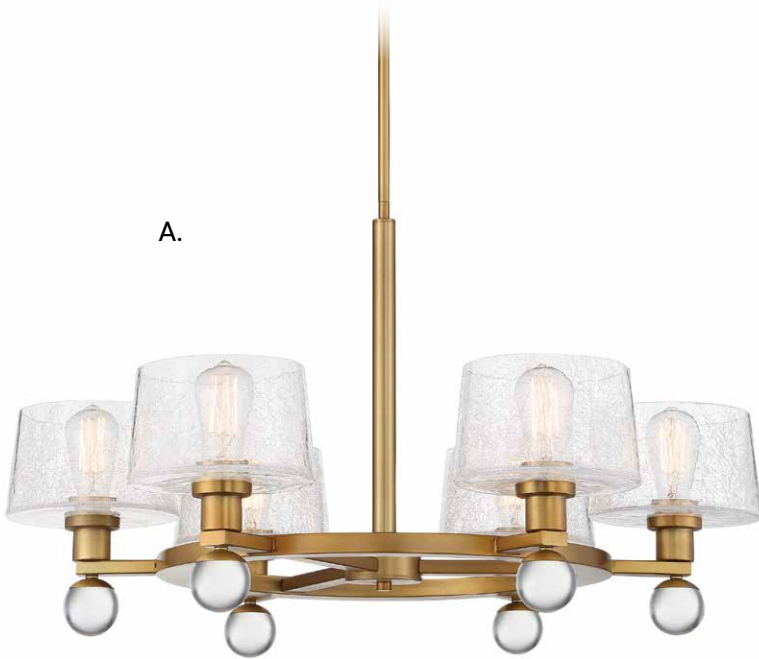

C. 1-9772-10-322
10-Light Chandelier
Warm Brass Finish
25"W x 18-1/2"H
Adj H 18-1/2" - 75-1/2"
10C 60W
30° Swivel
Clear Glass

D. 1-9773-12-322
12-Light Linear Chandelier
Warm Brass Finish
38"L x 14"W x 17-1/4"H
Adj H 17-1/4" - 74-1/4"
12C 60W
30° Swivel
Clear Glass

WINFIELD

*Includes 9-1/2" extensions - additional stems available - 7-EXT

**Includes 12" & 6" extensions - additional stems available - 7-EXT

HANOVER

Includes 12" & 6" extensions - additional stems available - **7-EXT**

HANOVER

A.

Dual Mount Hanging System

B.

A. 1-6302-6-322
6-Light Chandelier
Warm Brass Finish
32"W x 18"H
Adj H 18" - 72"
6E 60W
Crackled Glass
Crystal Accents

B. 1-6300-6-322
6-Light Linear Chandelier
Warm Brass Finish
40"L x 22"W x 15"H
Adj H 15" - 69"
6E 60W
Crackled Glass
Crystal Accents

HANOVER

Includes 12" & 6" extensions - additional stems available - **7-EXT**

HANOVER

Dual Mount Hanging System

A. 1-6302-6-109
6-Light Chandelier
Polished Nickel Finish
32"W x 18"H
Adj H 18" - 72"
6E 60W
Crackled Glass
Crystal Accents