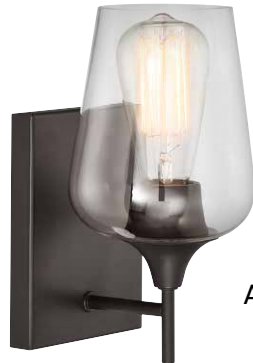

OCTAVE

A. 9-4030-1-13

1-Light Sconce
English Bronze Finish
5"W x 9-1/2"H x 6"E
1E 60W
Clear Glass

A.

B. 8-4030-2-13

2-Light Bath Bar
English Bronze Finish
13-3/4"W x 9"H x 5-1/2"E
2E 60W
Clear Glass