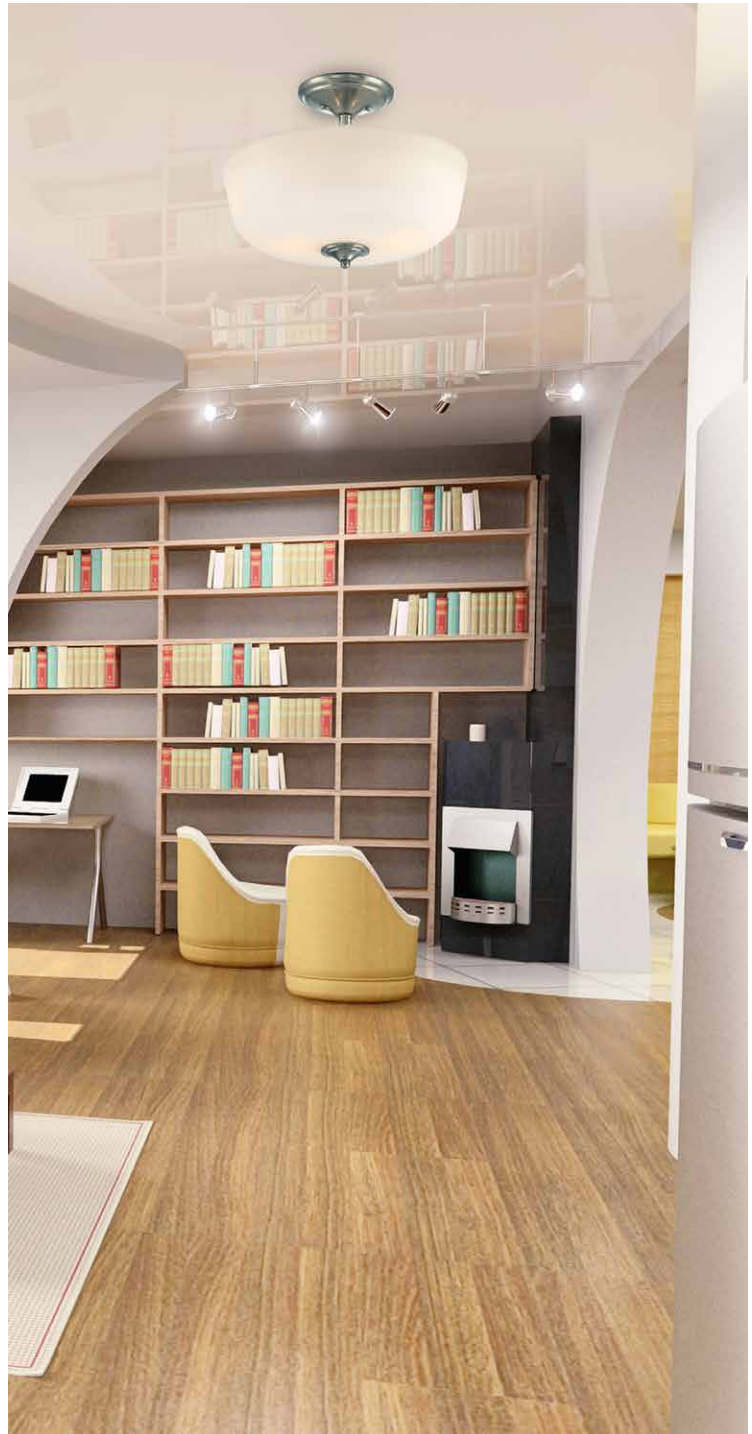

Pendant, Page 131

CEILING

A. MELROSE
6-6835-2-13
 2-Light Semi-Flush
 English Bronze Finish
 14"W x 11-1/2"H
 2E 60W
 White Opal
 Etched Glass

B. MELROSE
6-6835-2-SN
 2-Light Semi-Flush
 Satin Nickel Finish
 14"W x 11-1/2"H
 2E 60W
 White Opal
 Etched Glass