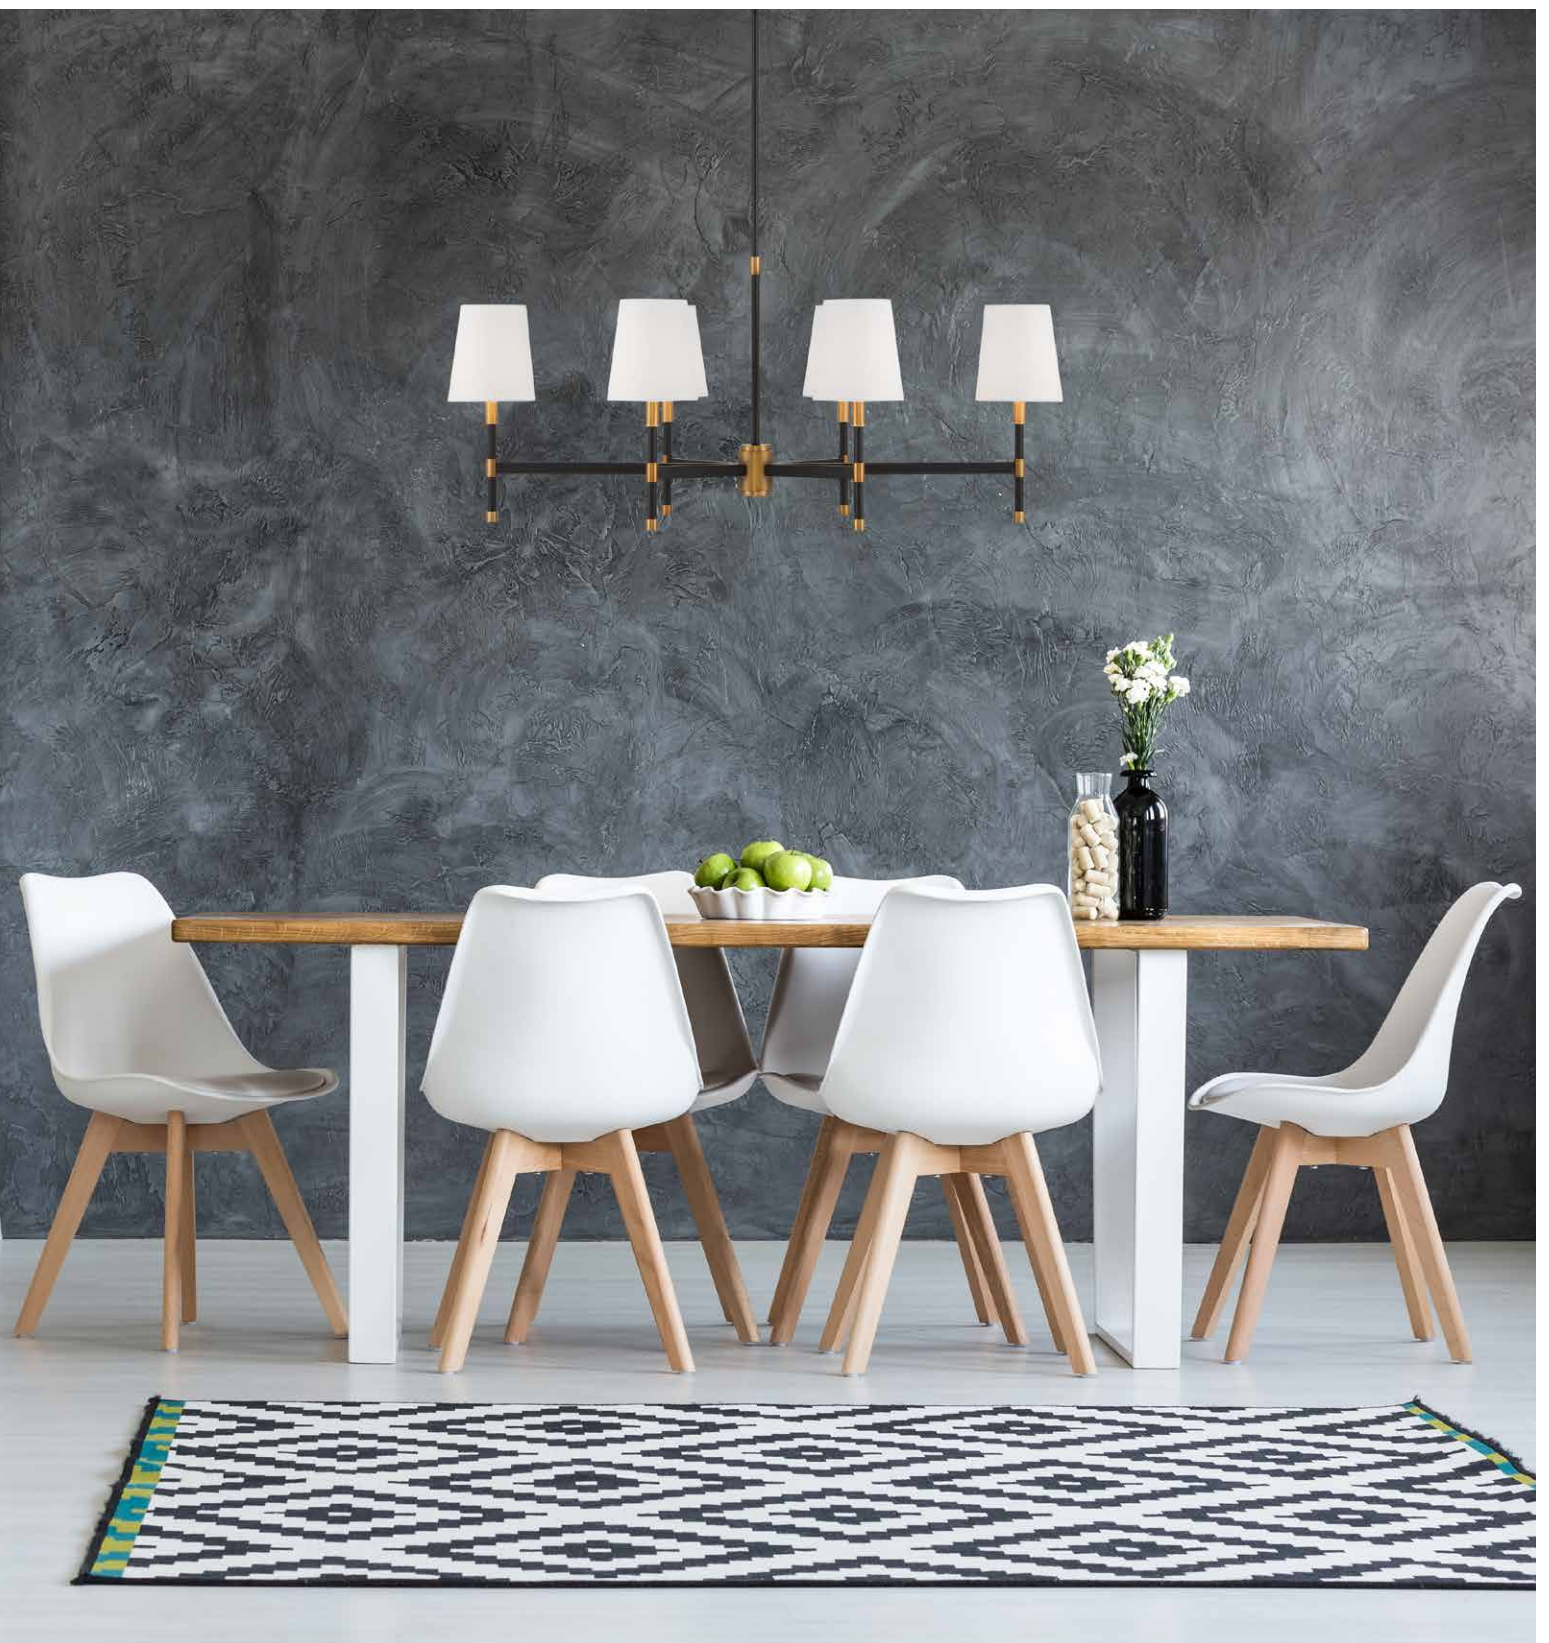

B.

BRODY

Includes 12" & 6" extensions - additional stems available - **7-EXT**

EDGEWOOD

Includes 12" & 6" extensions - additional stems available - **7-EXT**

EDGEWOOD

A. 1-1785-6-322
 6-Light Linear Chandelier
 Warm Brass Finish
 35"L X 16-1/8"W x 10"H
 Adj H 10" - 64"
 6C 60W
 Black Fabric Shade