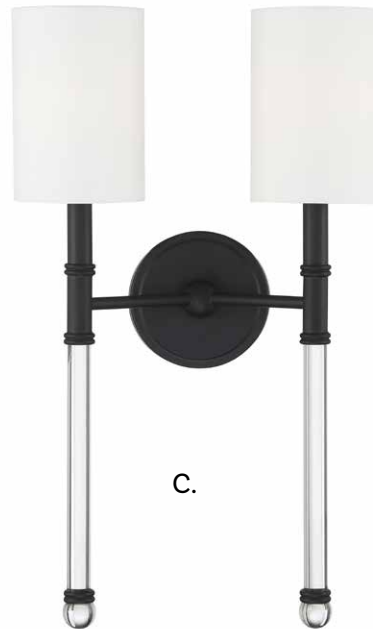

FREMONT

C.

A. 9-101-1-322
1-Light Sconce
Warm Brass Finish
5"W x 21"H x 7"E
1C 60W
Soft White Shade
Metal Candle Cover

B. 9-103-2-322
2-Light Sconce
Warm Brass Finish
13"W x 21"H x 6-1/4"E
2C 60W
Soft White Shades
Metal Candle Cover

C. 9-103-2-89
2-Light Sconce
Matte Black Finish
13"W x 21"H x 6-1/4"E
2C 60W
Soft White Shades
Metal Candle Cover

D. 9-101-1-89
1-Light Sconce
Matte Black Finish
5"W x 21"H x 7"E
1C 60W
Soft White Shade
Metal Candle Cover

E. 9-101-1-109
1-Light Sconce
Polished Nickel Finish
5"W x 21"H x 7"E
1C 60W
Soft White Shade
Metal Candle Cover