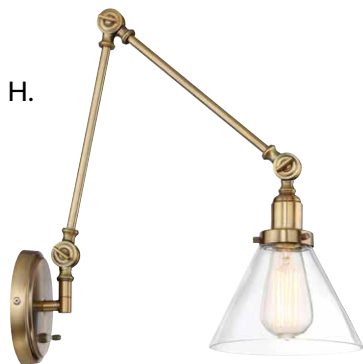

DRAKE

F. 9-9131CP-1-13
1-Light Adjustable
Sconce
English Bronze Finish
7-1/2"W x 17"H x 14"E
Adj E 14" - 34-1/2"
1E 60W
Clear Glass

G. 9-9131CP-1-89
1-Light Adjustable
Sconce
Matte Black Finish
7-1/2"W x 17"H x 14"E
Adj E 14" - 34-1/2"
1E 60W
Clear Glass

H. 9-9131CP-1-322
1-Light Adjustable
Sconce
Warm Brass Finish
7-1/2"W x 17"H x 14"E
Adj E 14" - 34-1/2"
1E 60W
Clear Glass

I. 9-9131CP-1-109
1-Light Adjustable
Sconce
Polished Nickel Finish
7-1/2"W x 17"H x 14"E
Adj E 14" - 34-1/2"
1E 60W
Clear Glass

J. 9-9131CP-1-SN
1-Light Adjustable
Sconce
Satin Nickel Finish
7-1/2"W x 17"H x 14"E
Adj E 14" - 34-1/2"
1E 60W
Clear Glass