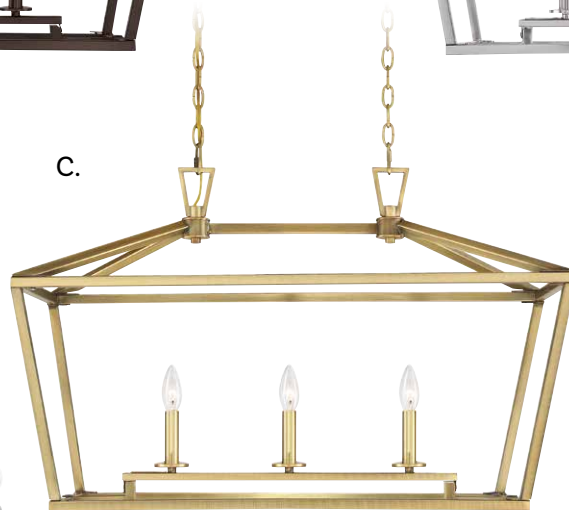

TOWNSEND

Includes 120" chain & wire