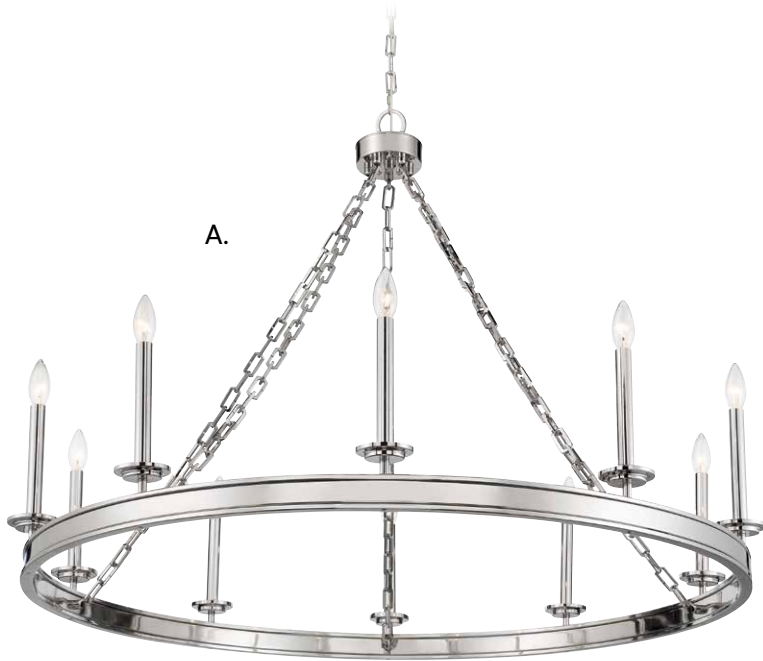

C. 1-4403-4-322
4-Light Chandelier
Warm Brass Finish
25"W x 27-1/4"H
4C 60W
Metal Candle Covers

Includes 120" chain & wire

SEVILLE

SEVILLE

A.

B.

A. 1-4404-8-109
8-Light Chandelier
Polished Nickel Finish
34"W x 29-1/2"H
8C 60W
Metal Candle Covers

SEVILLE

A.

A. 1-4405-10-109
10-Light Chandelier
Polished Nickel Finish
45"W x 33"H
10C 60W
Metal Candle Covers

B.

B. 1-4405-10-322
10-Light Chandelier
Warm Brass Finish
45"W x 33"H
10C 60W
Metal Candle Covers