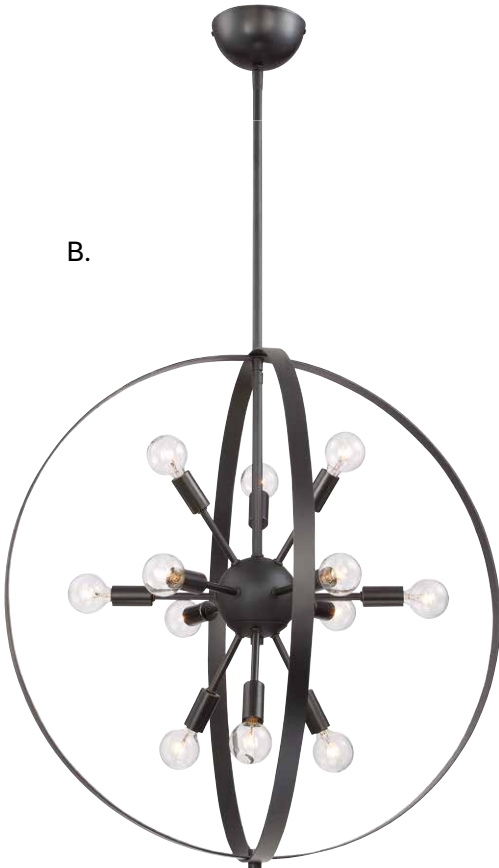

B. 7-180-1-SN
1-Light Pendant
Satin Nickel Finish
10"W x 27-1/2"H
Adj H 27-1/2" - 56"
1E 60W
White Glass

C. 7-180-1-109
1-Light Pendant
Polished Nickel Finish
10"W x 27-1/2"H
Adj H 27-1/2" - 56"
1E 60W
White Glass

D. 7-180-1-89
1-Light Pendant
Matte Black Finish
10"W x 27-1/2"H
Adj H 27-1/2" - 56"
1E 60W
White Glass

MARLY

A.

B.

C.

Includes 12" & 6" extensions - additional stems available - **7-EXT**

A. 7-6098-12-109

12-Light Pendant
Polished Nickel Finish
24-1/2"W x 26-1/2"H
Adj H 26-1/2" - 80-1/2"
12C 60W
30° Swivel

B. 7-6098-12-44

12-Light Pendant
Classic Bronze Finish
24-1/2"W x 26-1/2"H
Adj H 26-1/2" - 80-1/2"
12C 60W
30° Swivel

C. 7-6098-12-322

12-Light Pendant
Warm Brass Finish
24-1/2"W x 26-1/2"H
Adj H 26-1/2" - 80-1/2"
12C 60W
30° Swivel