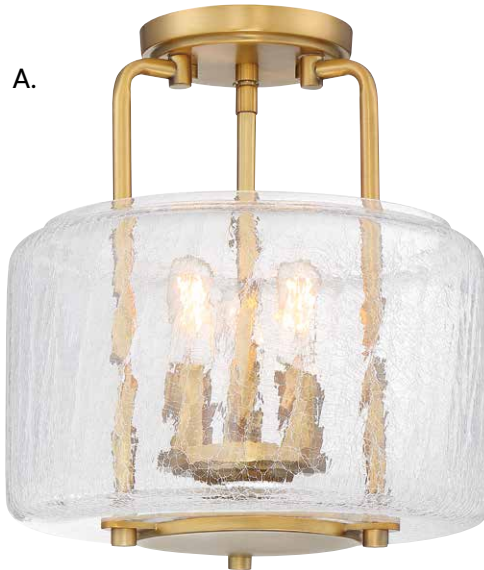

AVALON

A. 6-7790-3-322
3-Light Semi-Flush
Warm Brass Finish
11-3/8"W x 12-1/4"H
3C 60W
Crackled Glass
Metal Candle Covers

B. 6-7790-3-SN
3-Light Semi-Flush
Satin Nickel Finish
11-3/8"W x 12-1/4"H
3C 60W
Crackled Glass
Metal Candle Covers

C. 6-7790-3-89
3-Light Semi-Flush
Matte Black Finish
11-3/8"W x 12-1/4"H
3C 60W
Crackled Glass
Metal Candle Covers