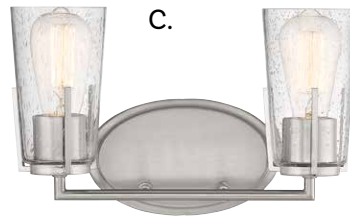

SACREMENTO

Fixtures may be mounted either uplight or downlight.

SACRAMENTO

A.

- A. 8-7045-4-SN**
 4-Light Bath Bar
 Satin Nickel Finish
 32W x 8-1/2"H x 5-3/8"E
 4E 60W
 Clear Seeded Glass

B.

- B. 8-7045-3-SN**
 3-Light Bath Bar
 Satin Nickel Finish
 24"W x 8-1/2"H x 5-3/8"E
 3E 60W
 Clear Seeded Glass