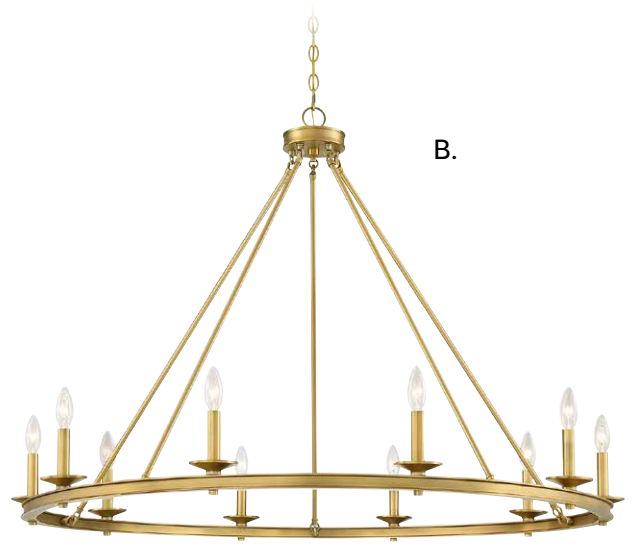

E. 1-308-8-44

8-Light Chandelier
Classic Bronze Finish
33"W x 25"H
8C 60W
Metal Candle Covers

MIDDLETON

A. 1-310-10-89

10-Light Chandelier
Matte Black Finish
45"W x 32-1/4"H
10C 60W
Metal Candle Covers

B. 1-310-10-322

10-Light Chandelier
Warm Brass Finish
45"W x 32-1/4"H
10C 60W
Metal Candle Covers

C. 1-310-10-109

10-Light Chandelier
Polished Nickel Finish
45"W x 32-1/4"H
10C 60W
Metal Candle Covers

D. 1-310-10-44

10-Light Chandelier
Classic Bronze Finish
45"W x 32-1/4"H
10C 60W
Metal Candle Covers

E. 1-310-10-SN

10-Light Chandelier
Satin Nickel Finish
45"W x 32-1/4"H
10C 60W
Metal Candle Covers

MIDDLETON

Includes 120" chain & wire

MIDDLETON

Includes 120" chain & wire

MIDDLETON

1-312-15-89
15-Light Chandelier
Matte Black Finish
45"W x 42"H
15C 60W
Metal Candle Covers