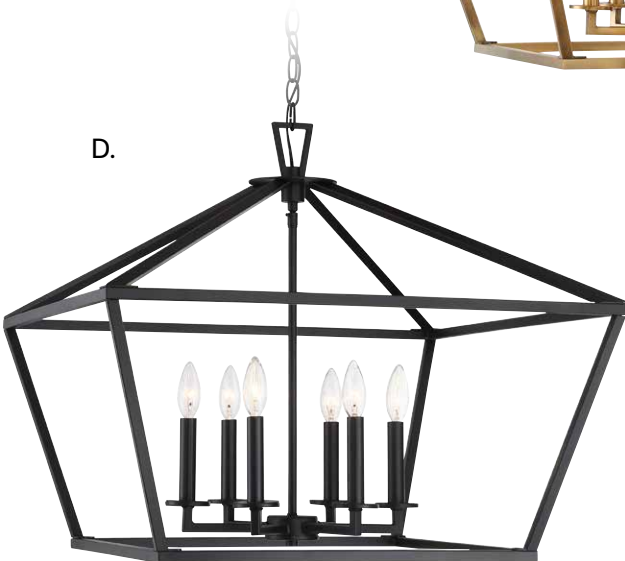

B. 7-2201-4-322
4-Light Pendant
Warm Brass Finish
18"W x 32-1/2"H
4C 60W
White Fabric Shade

B.

C. 7-2201-4-SN
4-Light Pendant
Satin Nickel Finish
18"W x 32-1/2"H
4C 60W
White Fabric Shade

TOWNSEND

A.

B.

C.

D.

E.

Includes 120" chain & wire

TOWNSEND

- | | | | | |
|--|--|---|---|--|
| A. 3-325-6-SN
6-Light Pendant
Satin Nickel Finish
26"W x 23"H
6C 60W
Metal Candle Covers | B. 3-325-6-44
6-Light Pendant
Classic Bronze Finish
26"W x 23"H
6C 60W
Metal Candle Covers | C. 3-325-6-322
6-Light Pendant
Warm Brass Finish
26"W x 23"H
6C 60W
Metal Candle Covers | D. 3-325-6-89
6-Light Pendant
Matte Black Finish
26"W x 23"H
6C 60W
Metal Candle Covers | E. 3-325-6-109
6-Light Pendant
Polished Nickel Finish
26"W x 23"H
6C 60W
Metal Candle Covers |
|--|--|---|---|--|