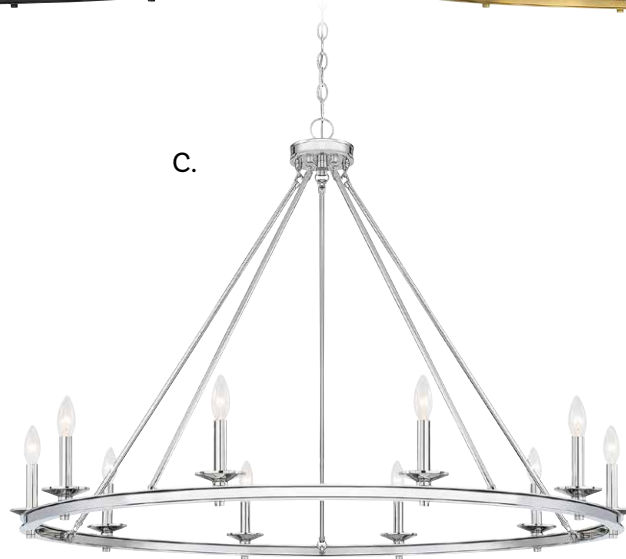

E. 1-308-8-44

8-Light Chandelier
Classic Bronze Finish
33"W x 25"H
8C 60W
Metal Candle Covers

MIDDLETON

A. 1-310-10-89

10-Light Chandelier
Matte Black Finish
45"W x 32-1/4"H
10C 60W
Metal Candle Covers

B. 1-310-10-322

10-Light Chandelier
Warm Brass Finish
45"W x 32-1/4"H
10C 60W
Metal Candle Covers

C. 1-310-10-109

10-Light Chandelier
Polished Nickel Finish
45"W x 32-1/4"H
10C 60W
Metal Candle Covers

D. 1-310-10-44

10-Light Chandelier
Classic Bronze Finish
45"W x 32-1/4"H
10C 60W
Metal Candle Covers

E. 1-310-10-SN

10-Light Chandelier
Satin Nickel Finish
45"W x 32-1/4"H
10C 60W
Metal Candle Covers

MIDDLETON

Includes 120" chain & wire

MIDDLETON

Includes 120" chain & wire

MIDDLETON

1-312-15-89
15-Light Chandelier
Matte Black Finish
45"W x 42"H
15C 60W
Metal Candle Covers