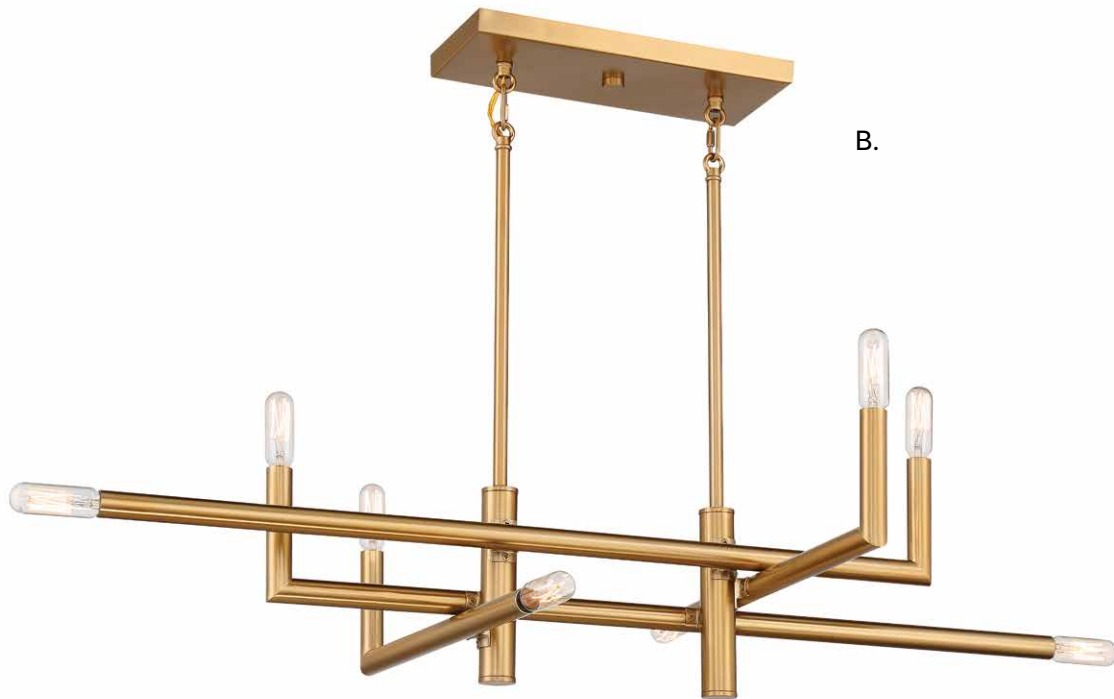

SEVILLE

A. 1-4406-15-109
15-Light Chandelier
Polished Nickel Finish
45"W x 43"H
15C 60W
Metal Candle Covers

B. 1-4406-15-89
15-Light Chandelier
Matte Black Finish
45"W x 43"H
15C 60W
Metal Candle Covers

C. 1-4406-15-322
15-Light Chandelier
Warm Brass Finish
45"W x 43"H
15C 60W
Metal Candle Covers

CRISTOFER

Includes 12" & 6" extensions - additional stems available - **7-EXT**

CRISTOFER

A. 1-1624-8-89
8-Light Linear Chandelier
Matte Black Finish
36"L x 21"W x 8"H
Adj H 8" - 62"
8C 60W

B. 1-1624-8-322
8-Light Chandelier
Warm Brass Finish
36"L x 21"W x 8"H
Adj H 8" - 62"
8C 60W

A.

B.

CRISTOFER

Includes 12" & 6" extensions - additional stems available - **7-EXT**

CRISTOFER

A.

B.