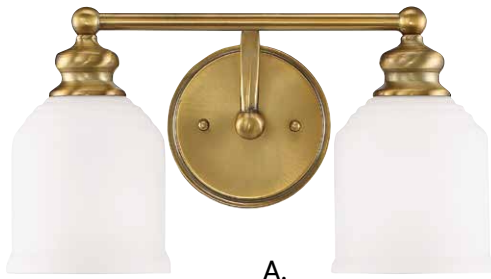

D. 9-6836-1-322

1-Light Sconce
Warm Brass Finish
5"W x 7-3/4"H x 6-3/4"E
1E 60W
White Opal Etched Glass

Fixtures may be mounted either uplight or downlight.

MELROSE

A.

B.

C.

D.