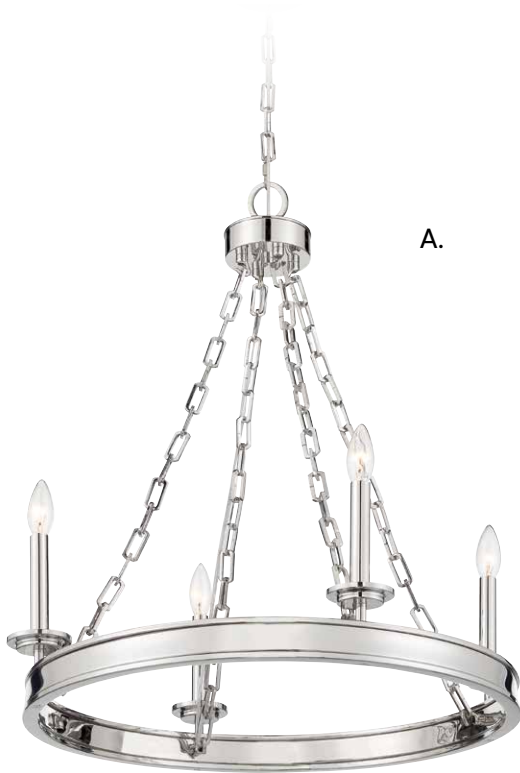

MIDDLETON

MIDDLETON

C.

- A. 1-312-15-109**
15-Light Chandelier
Polished Nickel Finish
45"W x 42"H
15C 60W
Metal Candle Covers
- B. 1-312-15-322**
15-Light Chandelier
Warm Brass Finish
45"W x 42"H
15C 60W
Metal Candle Covers
- C. 1-312-15-SN**
15-Light Chandelier
Satin Nickel Finish
45"W x 42"H
15C 60W
Metal Candle Covers
- D. 1-312-15-44**
15-Light Chandelier
Classic Bronze Finish
45"W x 42"H
15C 60W
Metal Candle Covers

D.

Includes 120" chain & wire

SEVILLE

SEVILLE

A. 1-4403-4-109
4-Light Chandelier
Polished Nickel Finish
25"W x 27-1/4"H
4C 60W
Metal Candle Covers

B. 1-4403-4-89
4-Light Chandelier
Matte Black Finish
25"W x 27-1/4"H
4C 60W
Metal Candle Covers

C. 1-4403-4-322
4-Light Chandelier
Warm Brass Finish
25"W x 27-1/4"H
4C 60W
Metal Candle Covers

Includes 120" chain & wire

SEVILLE

SEVILLE

A.

B.

A. 1-4404-8-109
8-Light Chandelier
Polished Nickel Finish
34"W x 29-1/2"H
8C 60W
Metal Candle Covers