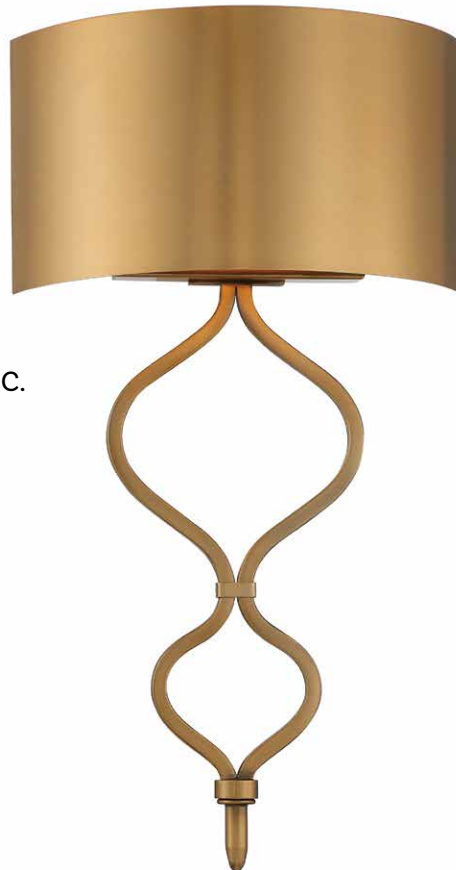

C.

1. **C. 9-6520-1-322**
   LED Sconce
   Warm Brass Finish
   11"W x 20"H x 4"E
   14W Dimmable LED
   300 Lumens, 3000K, 90+ CRI

LED