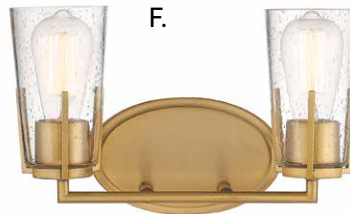

F.

1. **F. 8-7045-2-322**
   2-Light Bath Bar
   Warm Brass Finish
   14"W x 8-1/2"H x 5-3/8"E
   2E 60W
   Clear Seeded Glass