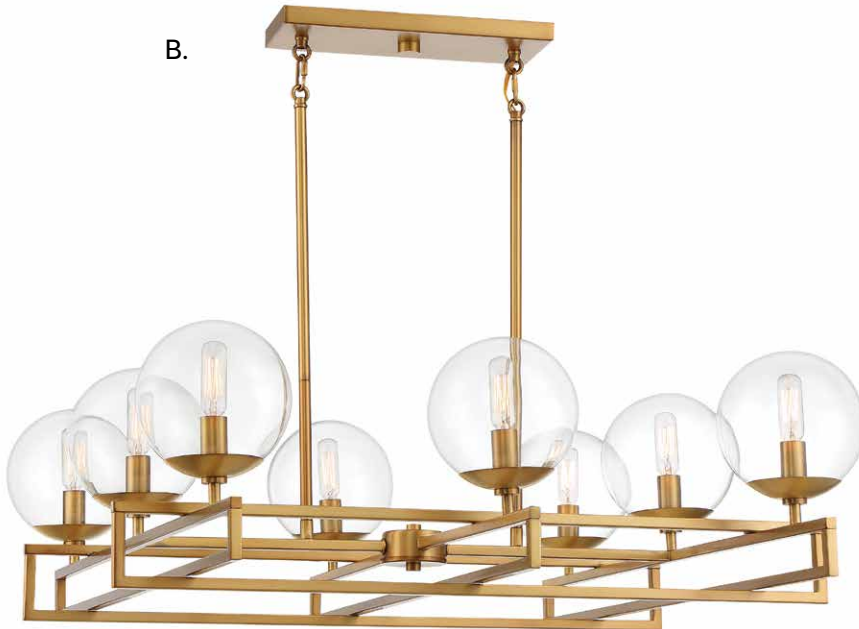

A. 7-1831-1-322

1-Light Mini-Pendant
Warm Brass Finish
8"W x 22"H
Adj H 22" - 50-1/2"
1E 60W
Clear Glass

B. 1-1832-5-322

5-Light Chandelier
Warm Brass Finish
28"W x 20"H
Adj H 20" - 74"
5E 60W
Clear Glass

C. 1-1833-6-322

6-Light Linear Chandelier
Warm Brass Finish
40"L x 17-1/2"W x 17"H
Adj H 17" - 71"
6E 60W
Clear Glass

LAKEWOOD

*Includes 9-1/2" extensions - additional stems available - **7-EXT**

Includes 12" & 6" extensions - additional stems available - **7-EXT

CROSBY

Includes 12" & 6" extensions - additional stems available - **7-EXT**

A.

B.

A. 1-1861-8-89
8-Light Chandelier
Matte Black Finish
30"L x 30"W x 9-3/4"H
Adj H 9-3/4" - 63-3/4"
8C 60W
Clear Glass

B. 1-1861-8-322
8-Light Chandelier
Warm Brass
30"L x 30"W x 9-3/4"H
Adj H 9-3/4" - 63-3/4"
8C 60W
Clear Glass

Sconce, Page 238

CROSBY

A. 1-1862-8-322
8-Light Linear Chandelier
Warm Brass Finish
42"L x 16"W x 9-3/4"H
Adj H 9-3/4" - 63-3/4"
8C 60W
Clear Glass

B. 1-1862-8-89
8-Light Linear Chandelier
Matte Black Finish
42"L x 16"W x 9-3/4"H
Adj H 9-3/4" - 63-3/4"
8C 60W
Clear Glass