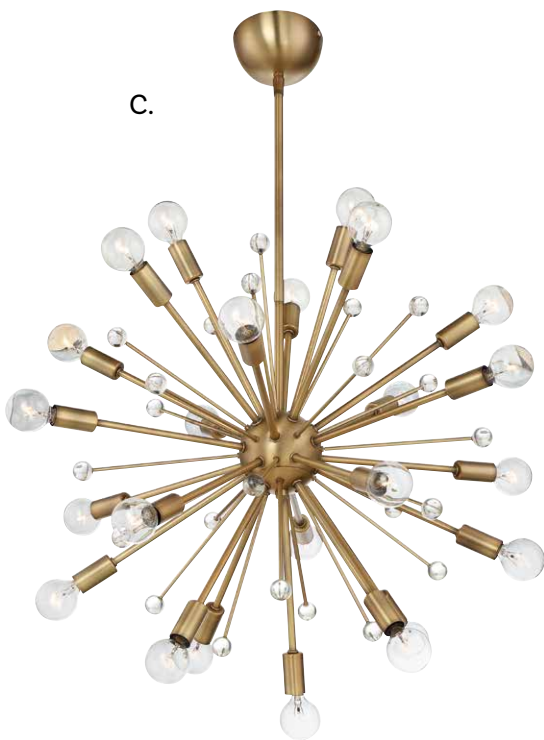

GALEA

Includes 12" & 6" extensions - additional stems available - **7-EXT**