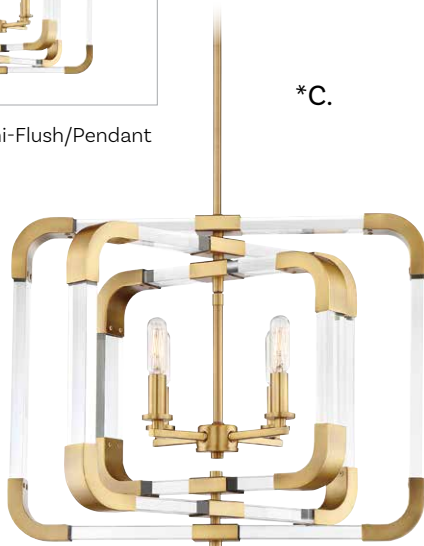

B. 1-6300-6-109
6-Light Linear Chandelier
Polished Nickel Finish
40"L x 22"W x 15"H
Adj H 15" - 69"
6E 60W
Crackled Glass
Crystal Accents

ROTTERDAM

A. 7-1660-6-322

6-Light Pendant
Warm Brass Finish
31-1/2"L x 24-3/4"W x 20-1/2"H
Adj H 20-1/2" - 77-1/2"
6C 60W
30° Swivel
Optic Acrylic
Metal Candle Covers

B. 7-1660-6-89

6-Light Pendant
Matte Black Finish
31-1/2"L x 24-3/4"W x 20-1/2"H
Adj H 20-1/2" - 77-1/2"
6C 60W
30° Swivel
Optic Acrylic
Metal Candle Covers

C. 6-1662-4-322

4-Light Convertible
Semi-Flush/Pendant
Warm Brass Finish
20"W x 18"H
Adj H 18" - 75"
4C 60W
30° Swivel
Optic Acrylic
Metal Candle Covers

D. 6-1662-4-89

4-Light Convertible
Semi-Flush/Pendant
Matte Black Finish
20"W x 18"H
Adj H 18" - 75"
4C 60W
30° Swivel
Optic Acrylic
Metal Candle Covers

ROTTERDAM

**A.

**B.

Convertible: Semi-Flush/Pendant

*C.

Convertible: Semi-Flush/Pendant

*D.

*Includes 12" & 6" extensions - additional stems available - **7-EXT**

Includes 12" & 6" extensions - additional stems available - **7-EXTLG

The rings of the Rotterdam Collection are adjustable and can rotate into different positions.