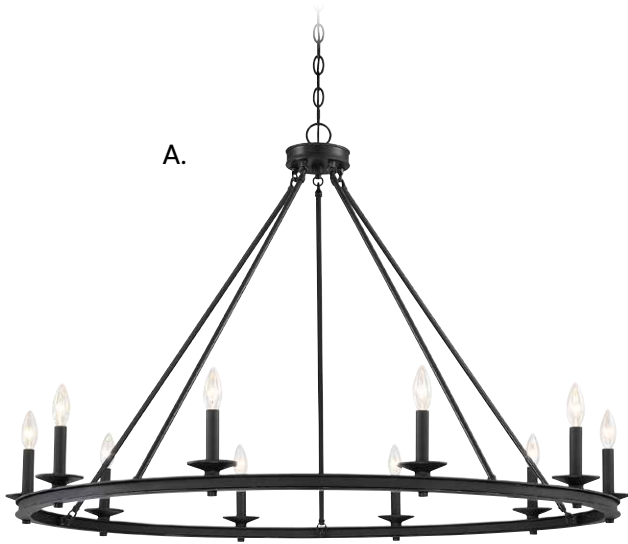

E. 1-308-8-44

8-Light Chandelier
Classic Bronze Finish
33"W x 25"H
8C 60W
Metal Candle Covers

MIDDLETON

A. 1-310-10-89

10-Light Chandelier
Matte Black Finish
45"W x 32-1/4"H
10C 60W
Metal Candle Covers

B. 1-310-10-322

10-Light Chandelier
Warm Brass Finish
45"W x 32-1/4"H
10C 60W
Metal Candle Covers

C. 1-310-10-109

10-Light Chandelier
Polished Nickel Finish
45"W x 32-1/4"H
10C 60W
Metal Candle Covers

D. 1-310-10-44

10-Light Chandelier
Classic Bronze Finish
45"W x 32-1/4"H
10C 60W
Metal Candle Covers

E. 1-310-10-SN

10-Light Chandelier
Satin Nickel Finish
45"W x 32-1/4"H
10C 60W
Metal Candle Covers

MIDDLETON

Includes 120" chain & wire

MIDDLETON

Includes 120" chain & wire

MIDDLETON

1-312-15-89
15-Light Chandelier
Matte Black Finish
45"W x 42"H
15C 60W
Metal Candle Covers