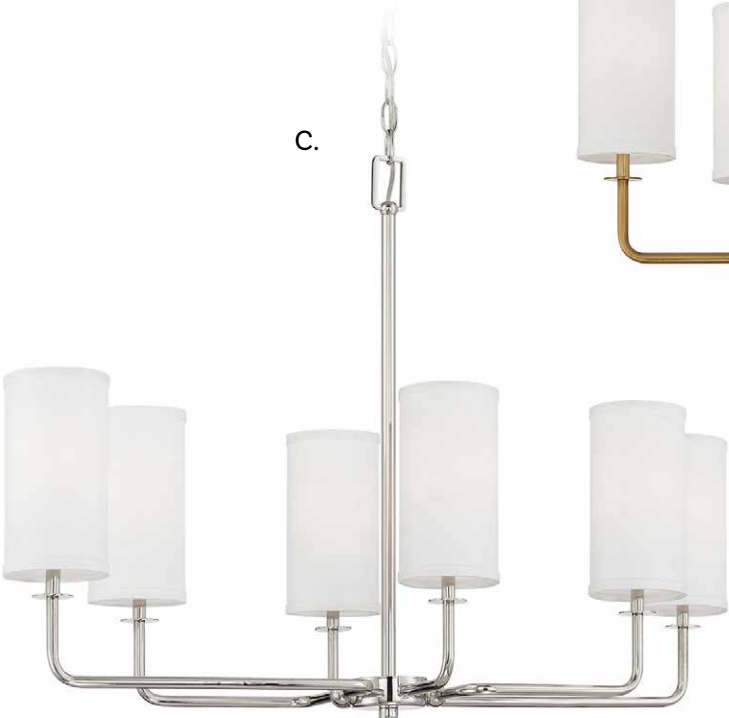

POWELL

Includes 120" chain & wire