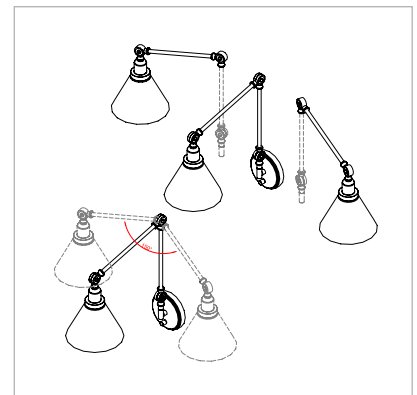

DRAKE

F. 9-9131CP-1-13
1-Light Adjustable
Sconce
English Bronze Finish
7-1/2"W x 17"H x 14"E
Adj E 14" - 34-1/2"
1E 60W
Clear Glass

G. 9-9131CP-1-89
1-Light Adjustable
Sconce
Matte Black Finish
7-1/2"W x 17"H x 14"E
Adj E 14" - 34-1/2"
1E 60W
Clear Glass

H. 9-9131CP-1-322
1-Light Adjustable
Sconce
Warm Brass Finish
7-1/2"W x 17"H x 14"E
Adj E 14" - 34-1/2"
1E 60W
Clear Glass

I. 9-9131CP-1-109
1-Light Adjustable
Sconce
Polished Nickel Finish
7-1/2"W x 17"H x 14"E
Adj E 14" - 34-1/2"
1E 60W
Clear Glass

J. 9-9131CP-1-SN
1-Light Adjustable
Sconce
Satin Nickel Finish
7-1/2"W x 17"H x 14"E
Adj E 14" - 34-1/2"
1E 60W
Clear Glass