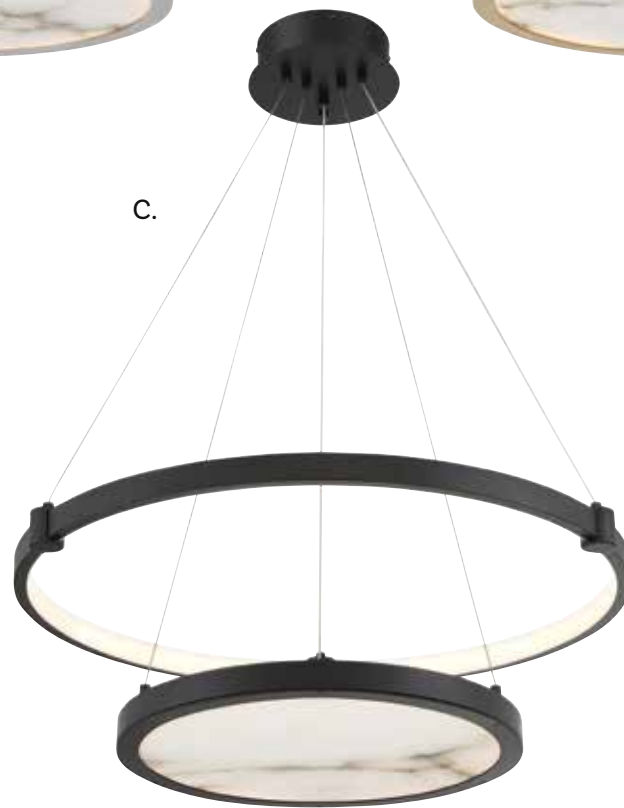

# MAYER

**A. L7-7120-50-154**

LED Pendant  
Antique Nickel Finish  
28"W x 10"H  
Adj H 10" - 130"  
50W LED Dimmable –  
1365 Lumens, 3000K, 90 CRI  
Natural Alabaster Diffuser

**B. L7-7120-50-322**

LED Pendant  
Warm Brass Finish  
28"W x 10"H  
Adj H 10" - 130"  
50W LED Dimmable –  
1365 Lumens, 3000K, 90 CRI  
Natural Alabaster Diffuser

**C. L7-7120-50-89**

LED Pendant  
Matte Black Finish  
28"W x 10"H  
Adj H 10" - 130"  
50W LED Dimmable –  
1365 Lumens, 3000K, 90 CRI  
Natural Alabaster Diffuser

Includes 120" of cable.