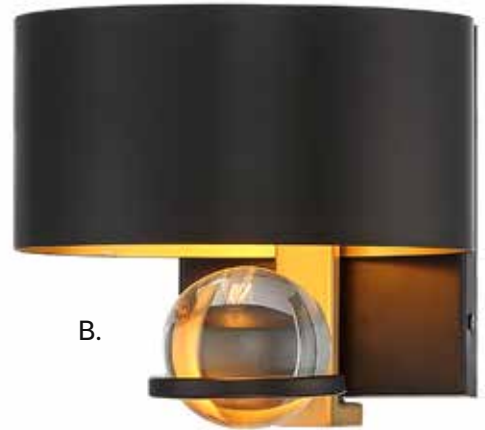

# MAYER

**A. L7-7120-50-154**

LED Pendant  
Antique Nickel Finish  
28"W x 10"H  
Adj H 10" - 130"  
50W LED Dimmable –  
1365 Lumens, 3000K, 90 CRI  
Natural Alabaster Diffuser

**B. L7-7120-50-322**

LED Pendant  
Warm Brass Finish  
28"W x 10"H  
Adj H 10" - 130"  
50W LED Dimmable –  
1365 Lumens, 3000K, 90 CRI  
Natural Alabaster Diffuser

# CROIX

**L7-7100-4-260**  
4-Light Pendant  
True Gold Finish  
25-1/2"W x 24-7/8"H  
4E 60W  
White Satin Shade

Includes 120" chain & wire.

# CHAMBORD

Dual Mount Hanging System

\*A.

B.

**A. L1-2923-4-51**  
4-Light Chandelier  
Vintage Black w/  
Warm Brass Finish  
30-5/8"W x 12-1/2"H  
Adj H 12-1/2" - 66-1/2"  
4E 60W  
K9 Crystal Accents

**B. L9-2925-1-51**  
1-Light Sconce  
Vintage Black w/  
Warm Brass Finish  
7"W x 6-1/2"H x 8-1/4"E  
1E 60W  
K9 Crystal Accent