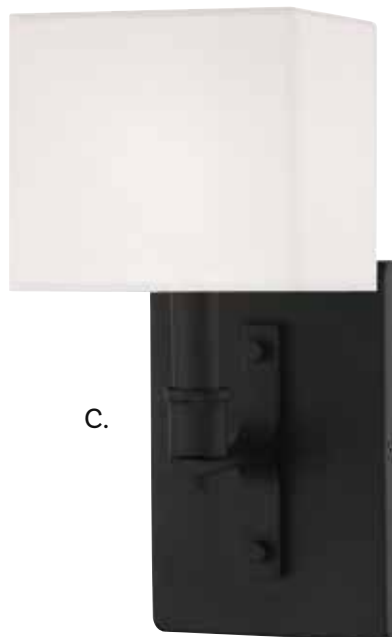

# COLLINS

A.

B.

C.

**A. L9-8550-1-109**

1-Light Wall Sconce  
Polished Nickel Finish  
5-1/2"W x 11-1/2"H x 6-1/4"E  
1C 60W  
White Fabric Shade

**B. L9-8550-1-322**

1-Light Wall Sconce  
Warm Brass Finish  
5-1/2"W x 11-1/2"H x 6-1/4"E  
1C 60W  
White Fabric Shade