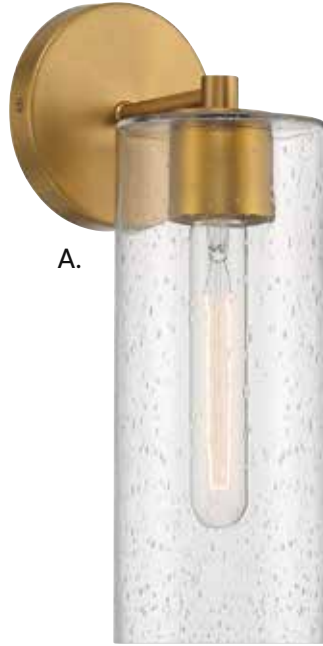

A. L9-2460-1-322
1-Light Sconce
Warm Brass Finish
5"W x 13-1/2"H x 7"E
1E 60W
Clear Seeded Glass

B. L9-2460-1-89
1-Light Sconce
Matte Black Finish
5"W x 13-1/2"H x 7"E
1E 60W
Clear Seeded Glass

C. L9-2460-1-SN
1-Light Sconce
Satin Nickel Finish
5"W x 13-1/2"H x 7"E
1E 60W
Clear Seeded Glass