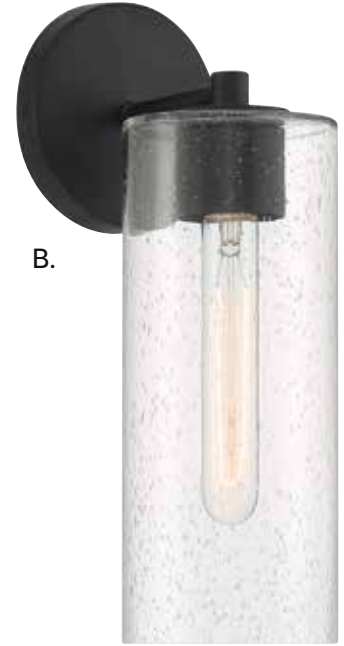

A. L9-2460-1-322
1-Light Sconce
Warm Brass Finish
5"W x 13-1/2"H x 7"E
1E 60W
Clear Seeded Glass

B. L9-2460-1-89
1-Light Sconce
Matte Black Finish
5"W x 13-1/2"H x 7"E
1E 60W
Clear Seeded Glass

C. L9-2460-1-SN
1-Light Sconce
Satin Nickel Finish
5"W x 13-1/2"H x 7"E
1E 60W
Clear Seeded Glass