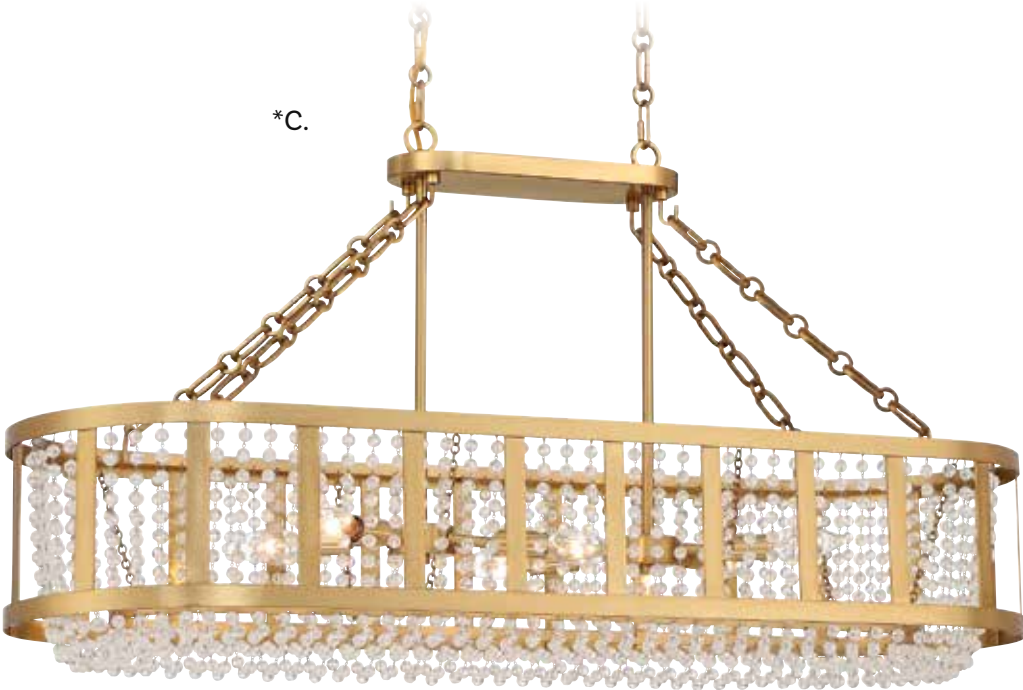

*C.

D.

*Includes 120" chain & wire.