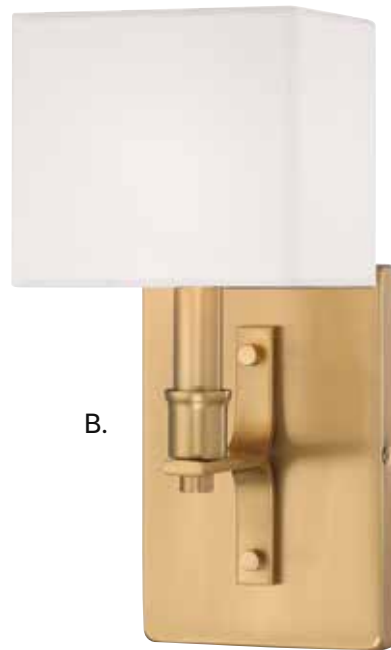

A.

B.

C.

A. L9-8550-1-109

1-Light Wall Sconce
Polished Nickel Finish
5-1/2"W x 11-1/2"H x 6-1/4"E
1C 60W
White Fabric Shade

B. L9-8550-1-322

1-Light Wall Sconce
Warm Brass Finish
5-1/2"W x 11-1/2"H x 6-1/4"E
1C 60W
White Fabric Shade

C. L9-8550-1-89

1-Light Wall Sconce
Matte Black Finish
5-1/2"W x 11-1/2"H x 6-1/4"E
1C 60W
White Fabric Shade