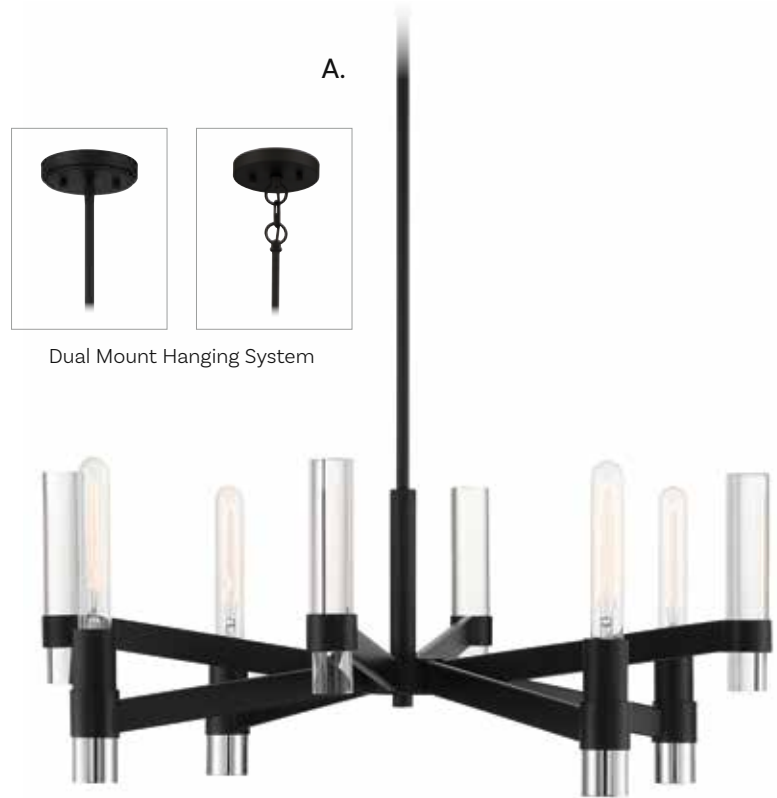

WINDAMERE

A. L1-2960-4-189
4-Light Chandelier
Textured Black w/
Polished Nickel Accents
28"W x 12-1/2"H
Adj H 12-1/2" - 66-1/2"
4E 60W
K9 Crystal Accents

B. L1-2961-6-189
6-Light Oval Chandelier
Textured Black w/
Polished Nickel Accents
36"L x 15"W x 11"H
Adj H 11" - 65"
6E 60W
K9 Crystal Accents