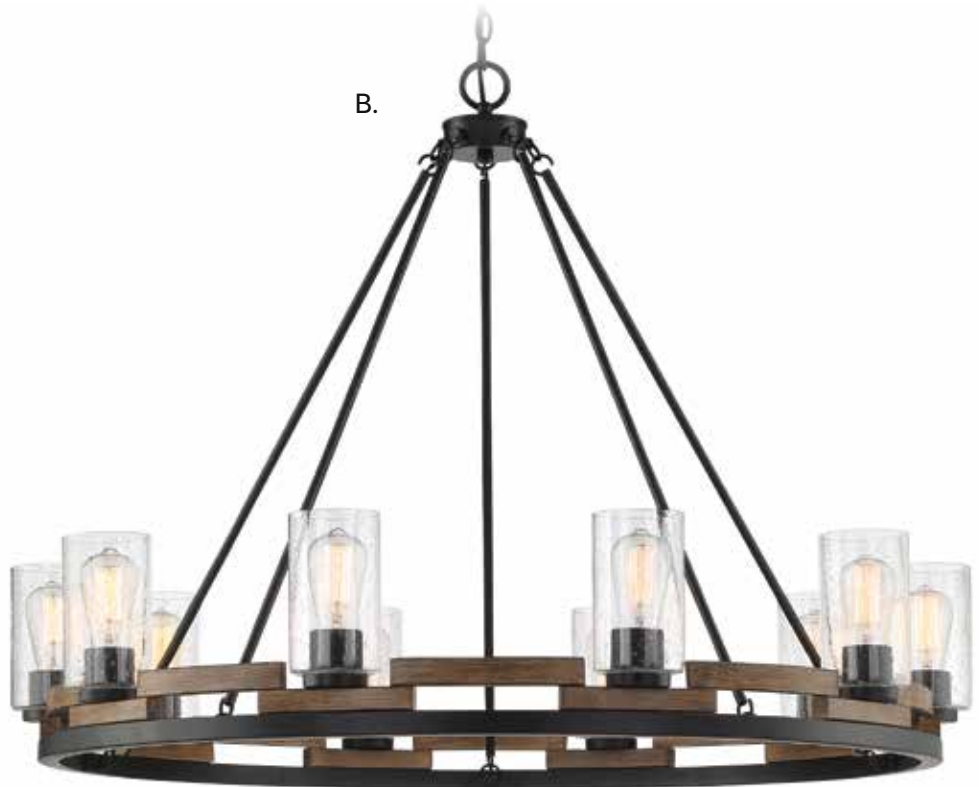

## L1-2933-6-170

6-Light Linear Chandelier  
Burnished Brass w/ Walnut Accents  
42"L x 6-1/2"W x 7-1/2"H  
Adj H 7-1/2"- 62"  
6C 60W  
Metal Candle Covers

# LYNWOOD

---

**A. L1-7600-6-185**  
6-Light Chandelier  
LodgeFinish  
28-1/2"W x 26-1/2"H  
6E 60W  
Clear Seeded Glass

**B. L1-7602-10-185**  
10-Light Chandelier  
LodgeFinish  
45"W x 33"H  
10E 60W  
Clear Seeded Glass