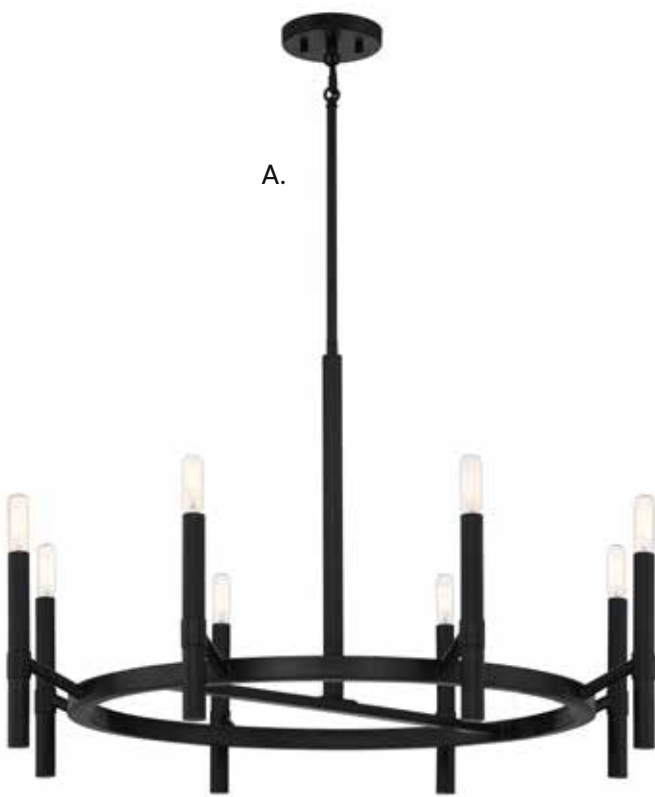

Dual Mount Hanging System

Includes 12" & 6" extensions - additional stems available - 7-EXT