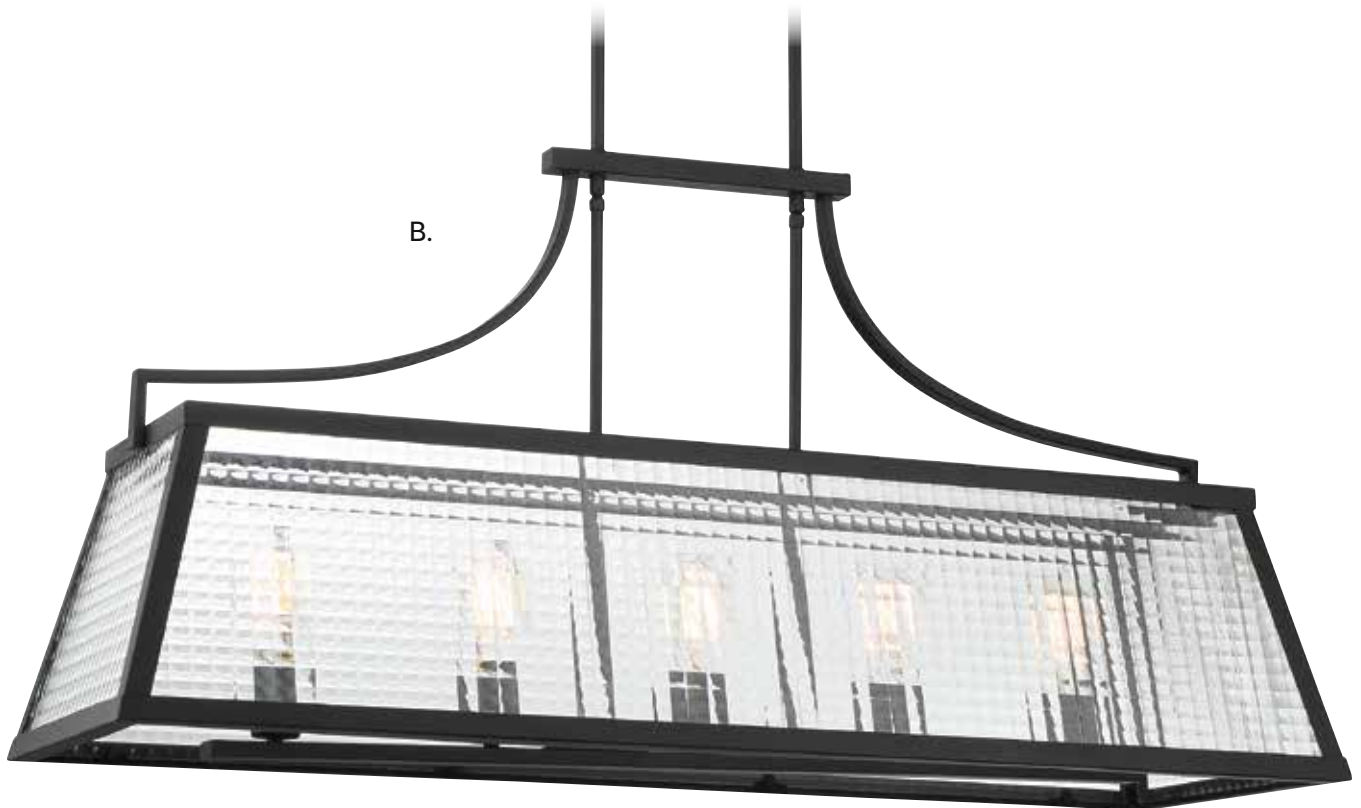

B. L1-6841-5-89

5-Light Linear Chandelier
Matte Black Finish
42"L x 13-3/4"W x 21"H
Adj H 21" - 75"
5E 60W
Clear Crosshatch Glass