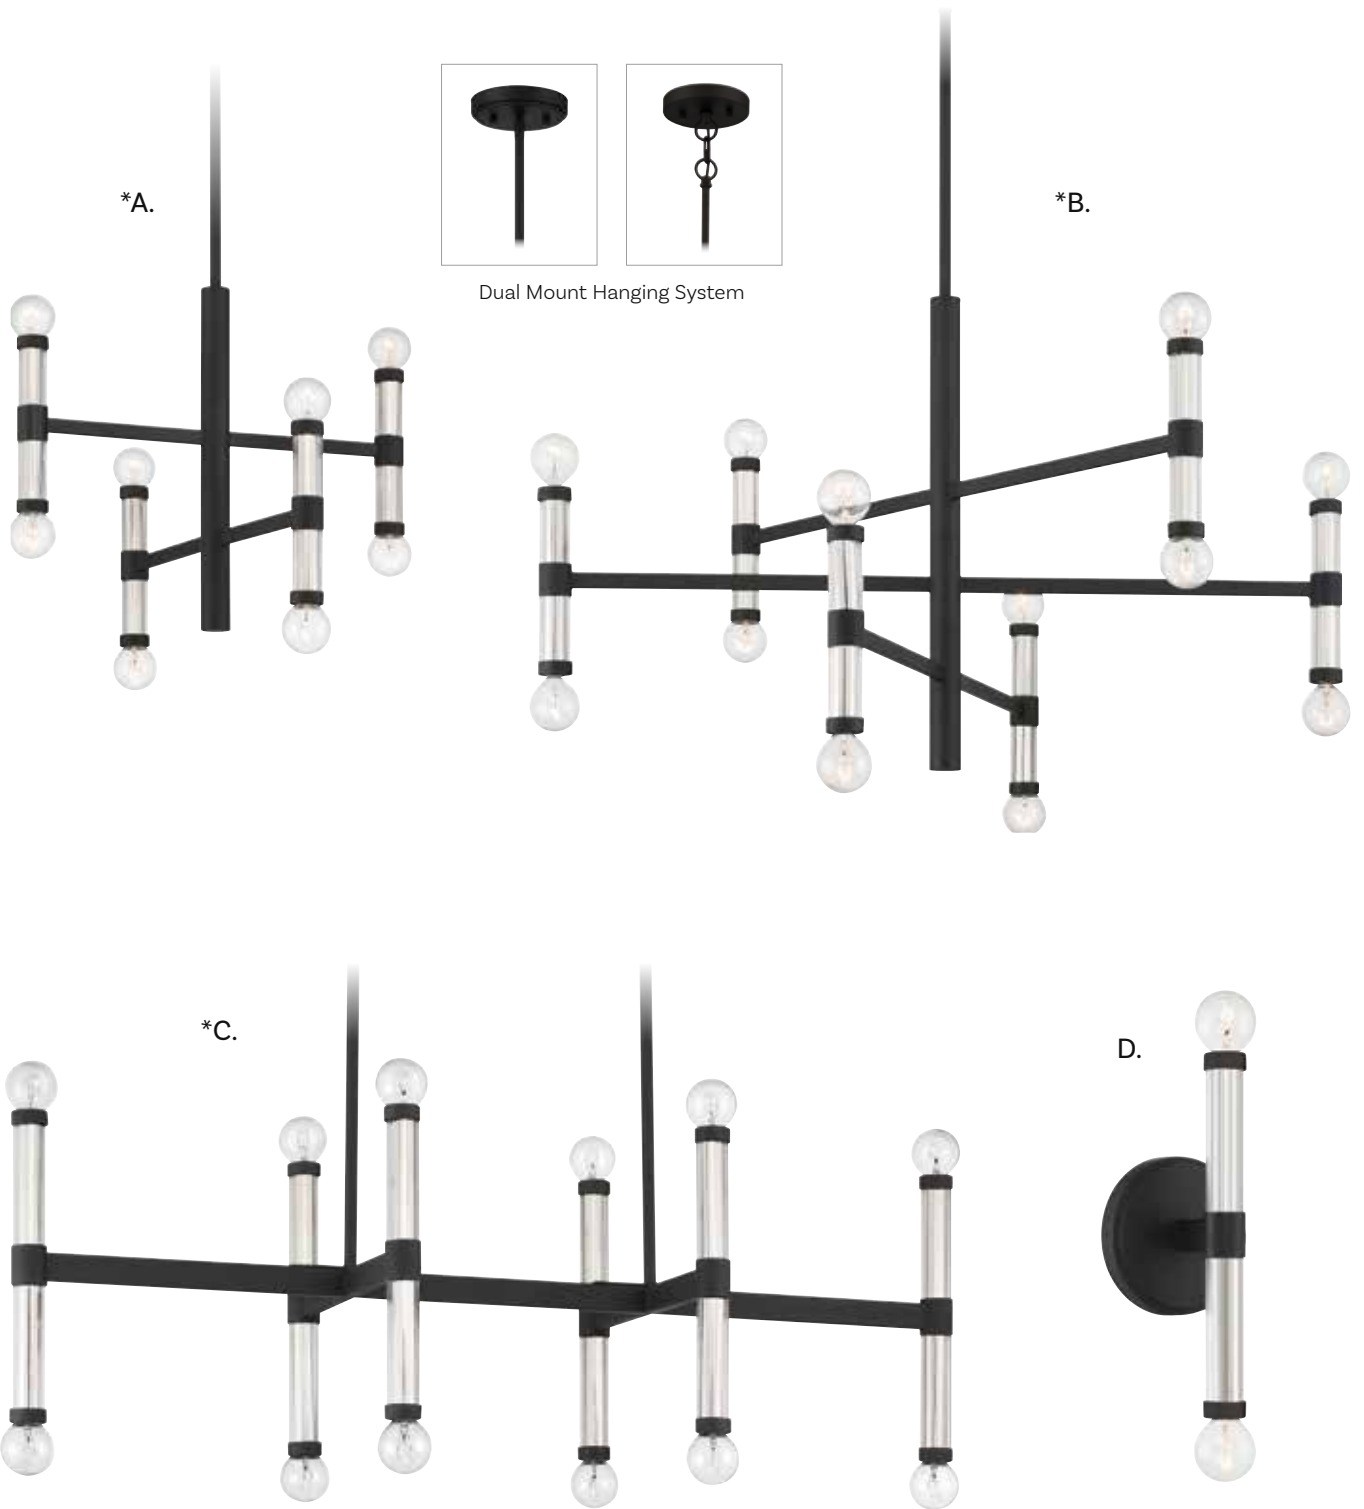

*Includes 12" & 6" extensions - additional stems available - 7-EXT-BK