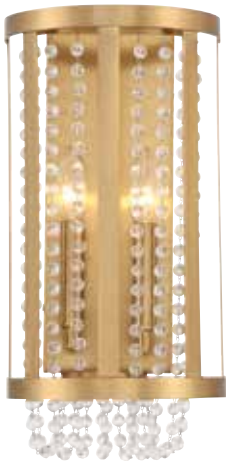

D.

*Includes 120" chain & wire.