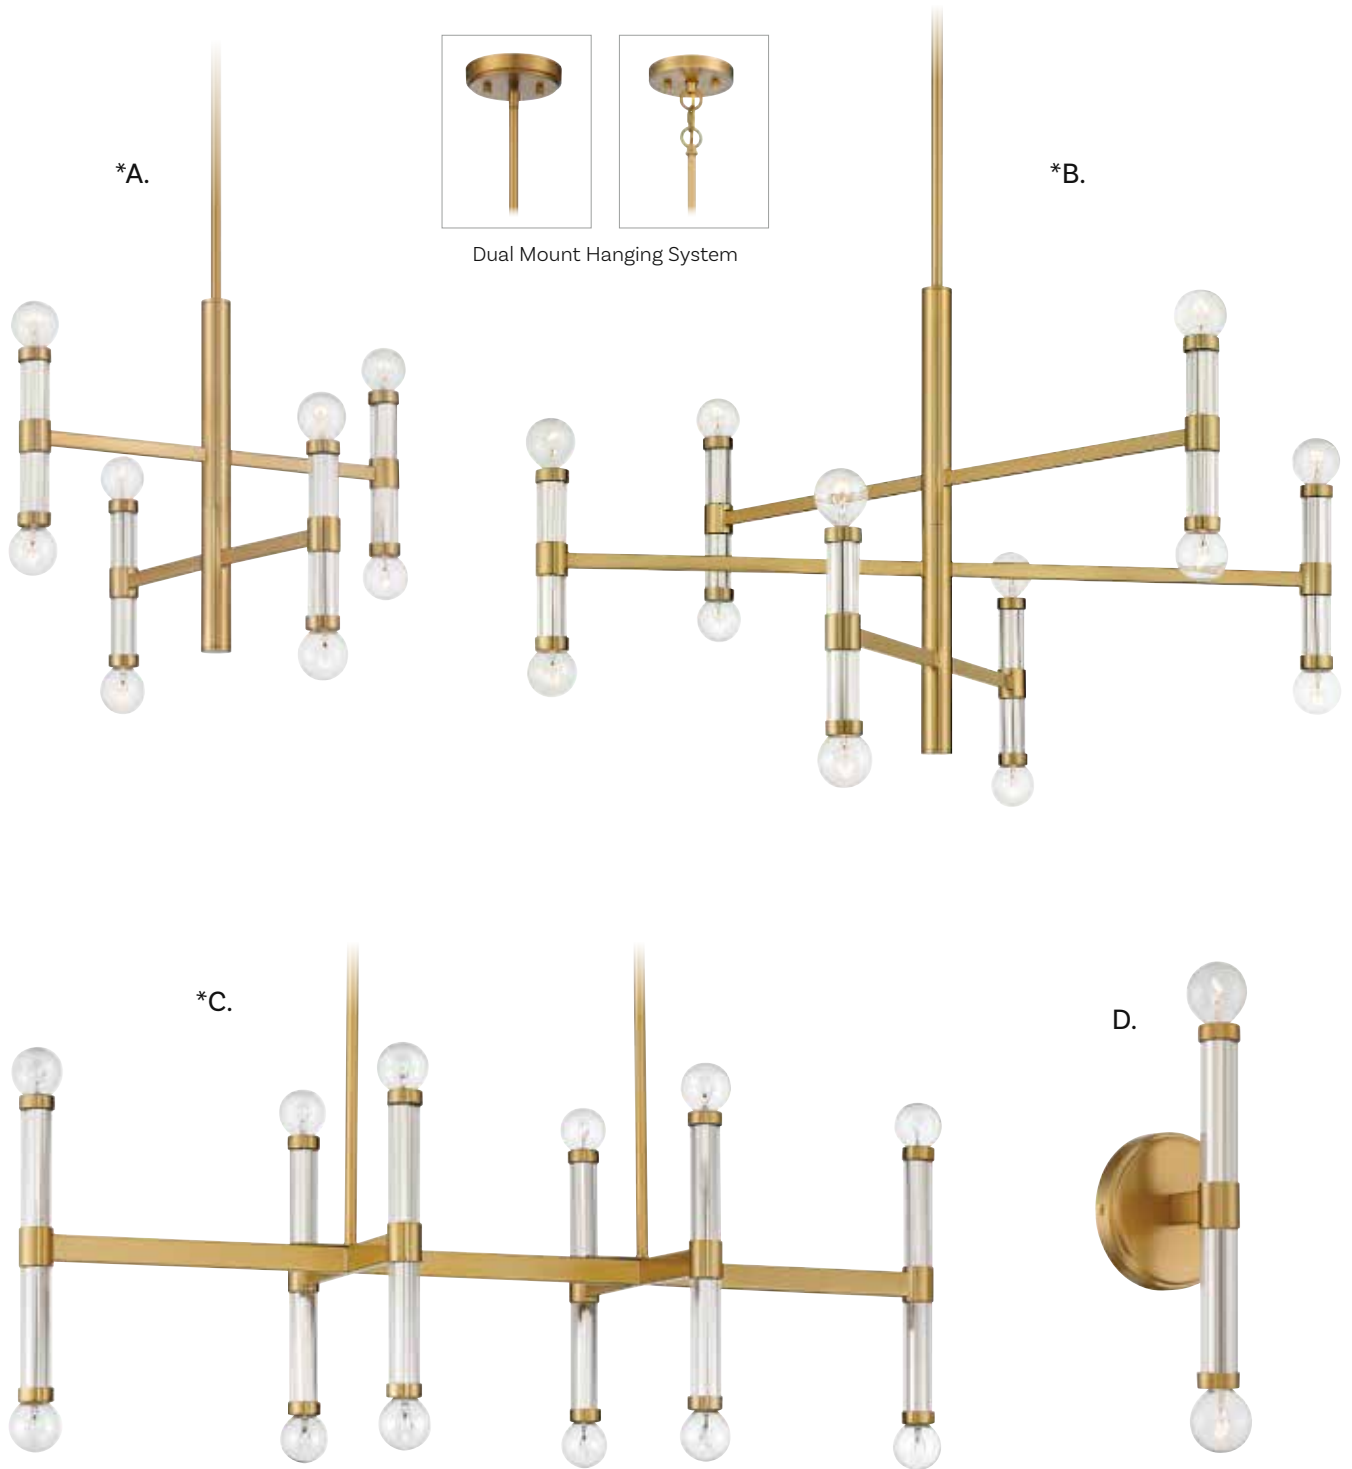

# KINGSBURG

**A. L1-6730-8-322**  
8-Light Chandelier  
Warm Brass Finish  
18"W x 14-3/4"H  
Adj H 14-3/4" - 68-3/4"  
8C 60W  
Faceted Glass Candle Covers

**B. L1-6731-12-322**  
12-Light Chandelier  
Warm Brass Finish  
32"W x 19"H  
Adj H 19" - 73"  
12C 60W  
Faceted Glass Candle Covers

**C. L1-6732-12-322**  
12-Light Linear Chandelier  
Warm Brass Finish  
38"L x 14"W x 11-1/2"H  
Adj H 11-1/2" - 65-1/2"  
12C 60W  
Faceted Glass Candle Covers

**D. L9-6733-2-322**  
2-Light Wall Sconce  
Warm Brass Finish  
4-1/2"W x 11-1/2"H x 4"E  
2C 60W  
Faceted Glass Candle Covers