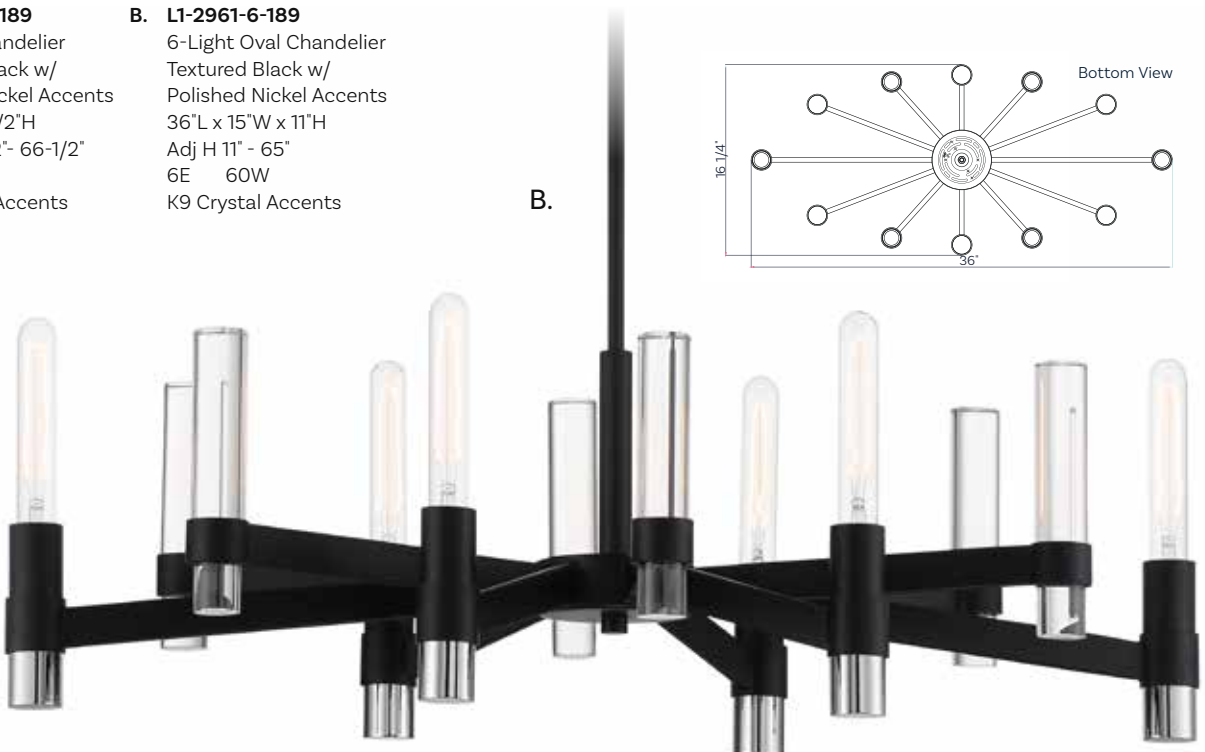

A. L1-2960-4-189
4-Light Chandelier
Textured Black w/
Polished Nickel Accents
28"W x 12-1/2"H
Adj H 12-1/2" - 66-1/2"
4E 60W
K9 Crystal Accents

B. L1-2961-6-189
6-Light Oval Chandelier
Textured Black w/
Polished Nickel Accents
36"L x 15"W x 11"H
Adj H 11" - 65"
6E 60W
K9 Crystal Accents