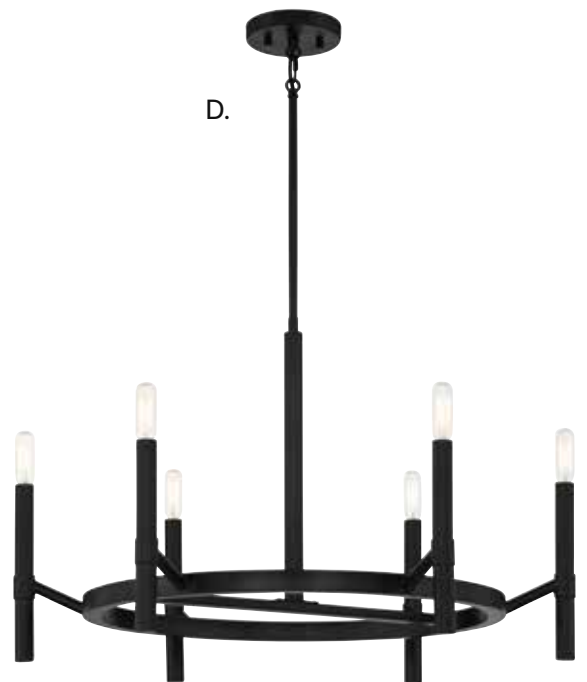

Includes 12" & 6" extensions - additional stems available - 7-EXT