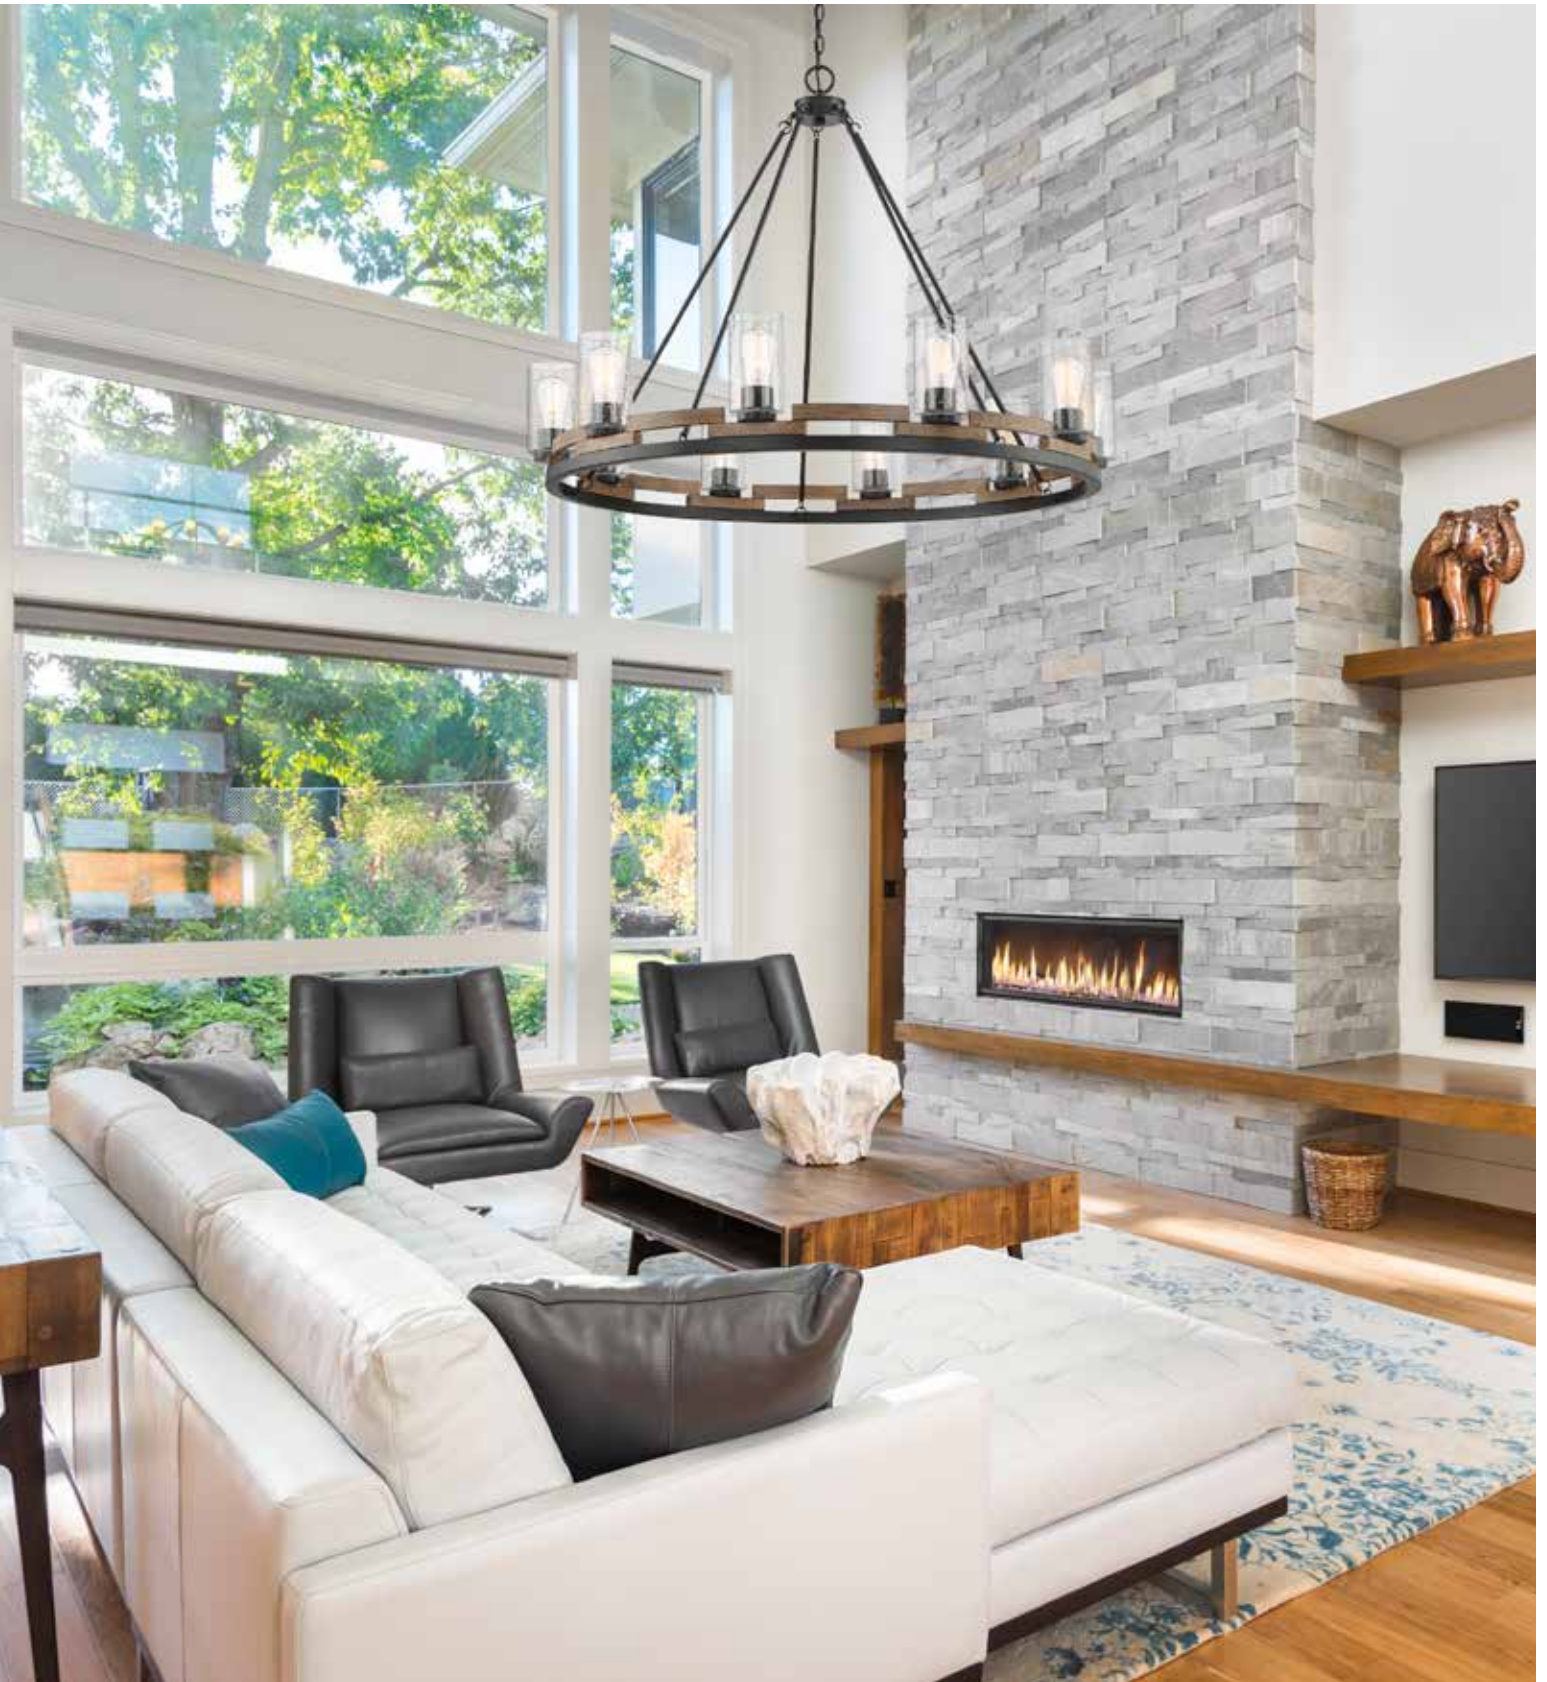

LYNWOOD

Includes 120" chain & wire.