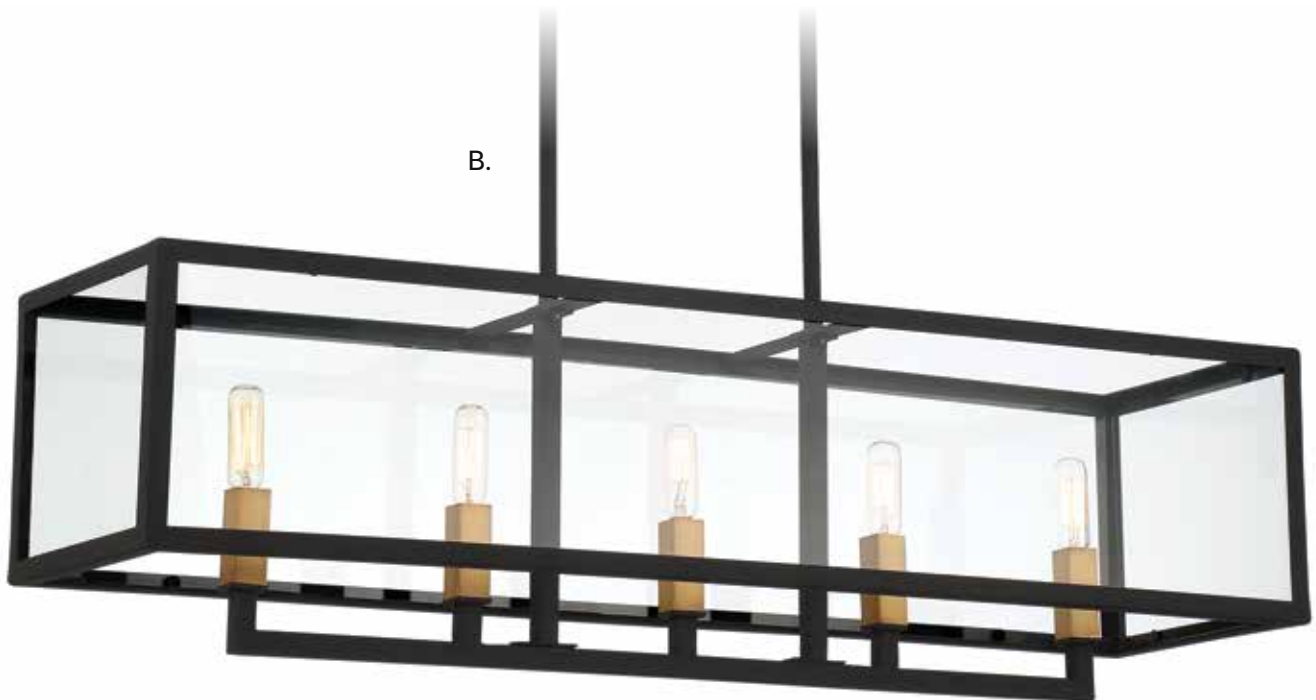

# HARRIS

---

Dual Mount Hanging System

- A. L7-2928-4-137**  
4-Light Pendant  
Textured Black w/ Warm Brass Accents  
18"W x 9-3/4"H  
Adj H 9-3/4" - 63-3/4"  
4C 60W  
Clear Glass

- B. L1-2927-5-137**  
5-Light Chandelier  
Textured Black w/ Warm Brass Accents  
36"L x 10"W x 10-3/4"H  
Adj H 10-3/4" - 64-3/4"  
5C 60W  
Clear Glass