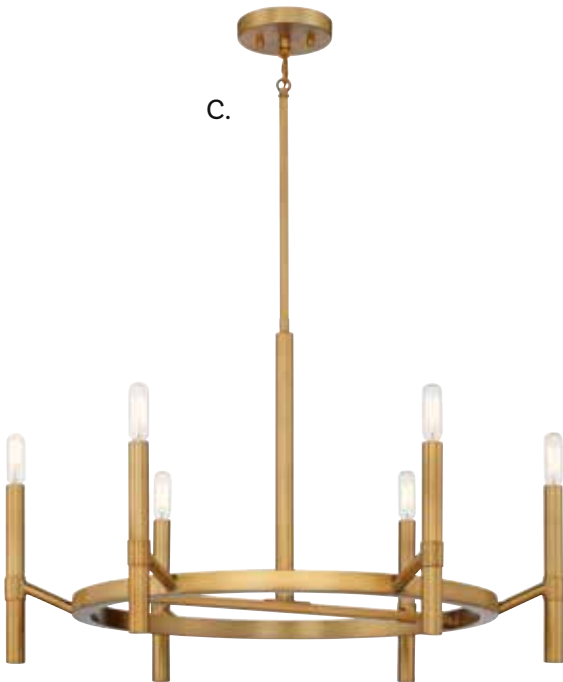

Includes 12" & 6" extensions - additional stems available - 7-EXT