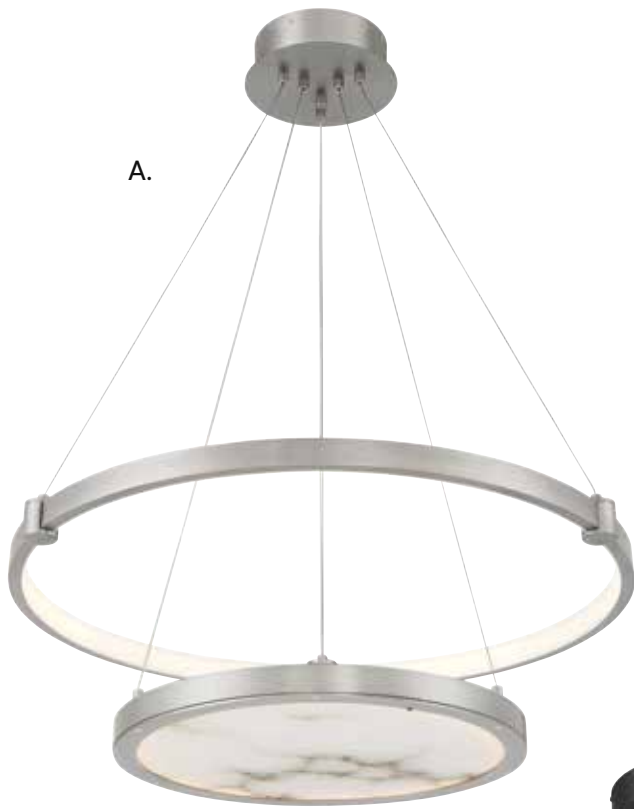

# MAYER

**A. L7-7120-50-154**

LED Pendant  
Antique Nickel Finish  
28"W x 10"H  
Adj H 10" - 130"  
50W LED Dimmable –  
1365 Lumens, 3000K, 90 CRI  
Natural Alabaster Diffuser

**B. L7-7120-50-322**

LED Pendant  
Warm Brass Finish  
28"W x 10"H  
Adj H 10" - 130"  
50W LED Dimmable –  
1365 Lumens, 3000K, 90 CRI  
Natural Alabaster Diffuser

**C. L7-7120-50-89**

LED Pendant  
Matte Black Finish  
28"W x 10"H  
Adj H 10" - 130"  
50W LED Dimmable –  
1365 Lumens, 3000K, 90 CRI  
Natural Alabaster Diffuser

Includes 120" of cable.