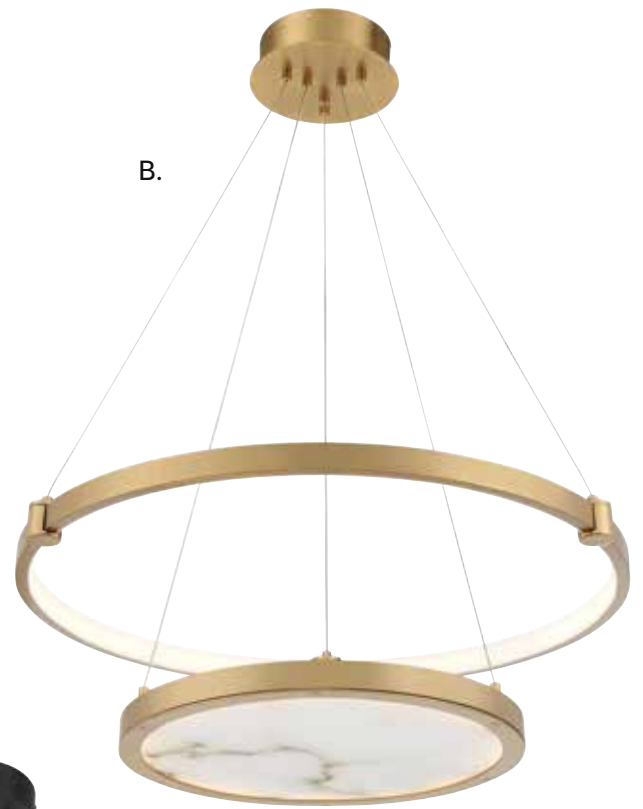

# MAYER

**A. L7-7120-50-154**

LED Pendant  
Antique Nickel Finish  
28"W x 10"H  
Adj H 10" - 130"  
50W LED Dimmable –  
1365 Lumens, 3000K, 90 CRI  
Natural Alabaster Diffuser

**B. L7-7120-50-322**

LED Pendant  
Warm Brass Finish  
28"W x 10"H  
Adj H 10" - 130"  
50W LED Dimmable –  
1365 Lumens, 3000K, 90 CRI  
Natural Alabaster Diffuser

**C. L7-7120-50-89**

LED Pendant  
Matte Black Finish  
28"W x 10"H  
Adj H 10" - 130"  
50W LED Dimmable –  
1365 Lumens, 3000K, 90 CRI  
Natural Alabaster Diffuser

Includes 120" of cable.