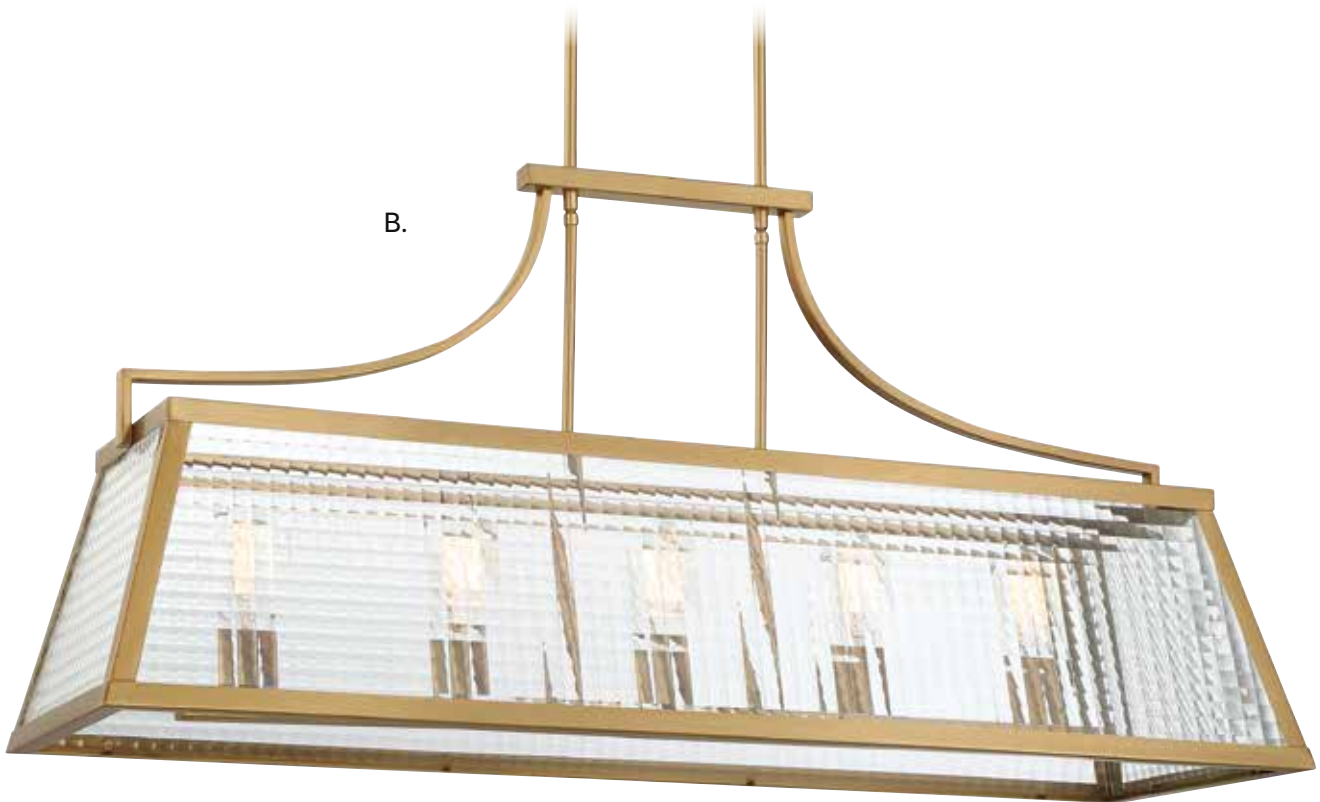

B. L1-6841-5-322

5-Light Linear Chandelier
Warm Brass Finish
42"L x 13-3/4"W x 21"H
Adj H 21" - 75"
5E 60W
Clear Crosshatch Glass

B.