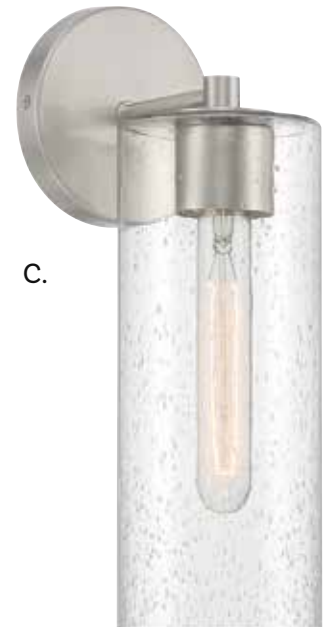

A. L9-2460-1-322
1-Light Sconce
Warm Brass Finish
5"W x 13-1/2"H x 7"E
1E 60W
Clear Seeded Glass

B. L9-2460-1-89
1-Light Sconce
Matte Black Finish
5"W x 13-1/2"H x 7"E
1E 60W
Clear Seeded Glass

C. L9-2460-1-SN
1-Light Sconce
Satin Nickel Finish
5"W x 13-1/2"H x 7"E
1E 60W
Clear Seeded Glass