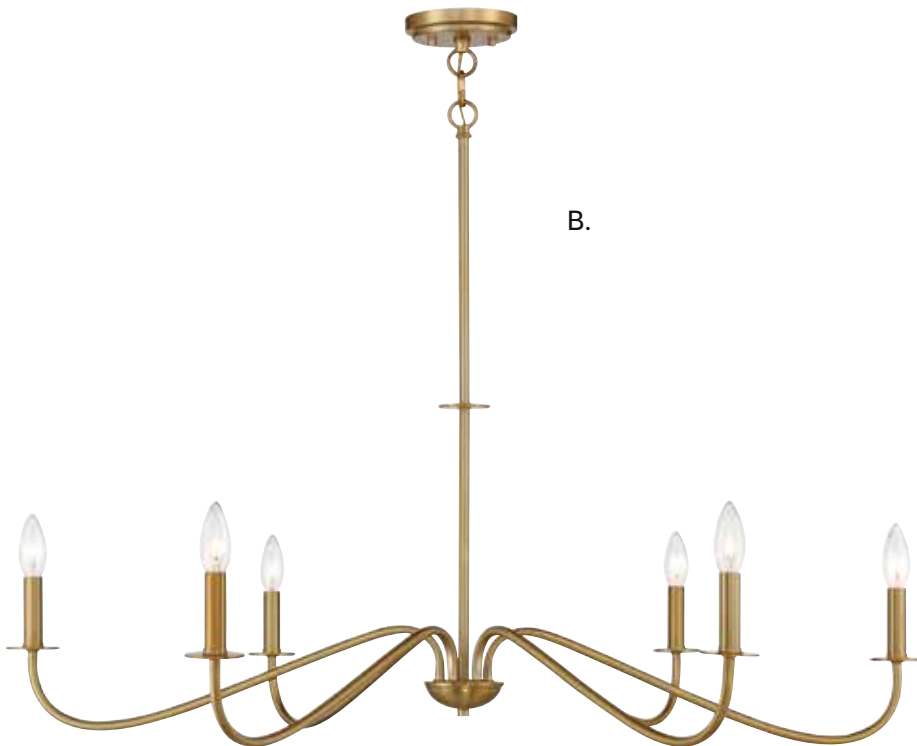

Dual Mount Hanging System

Includes 12" & 6" extensions - additional stems available - 7-EXT

# JASMINE

Includes 12" & 6" extensions - additional stems available - **7-EXT**

# JASMINE

Dual Mount Hanging System

- A. L1-2220-6-89**  
6-Light Chandelier  
Matte Black Finish  
42"W x 14"H  
Adj H 14" - 68"  
6C 60W  
Metal Candle Covers

- B. L1-2220-6-322**  
6-Light Chandelier  
Warm Brass Finish  
42"W x 14"H  
Adj H 14" - 68"  
6C 60W  
Metal Candle Covers