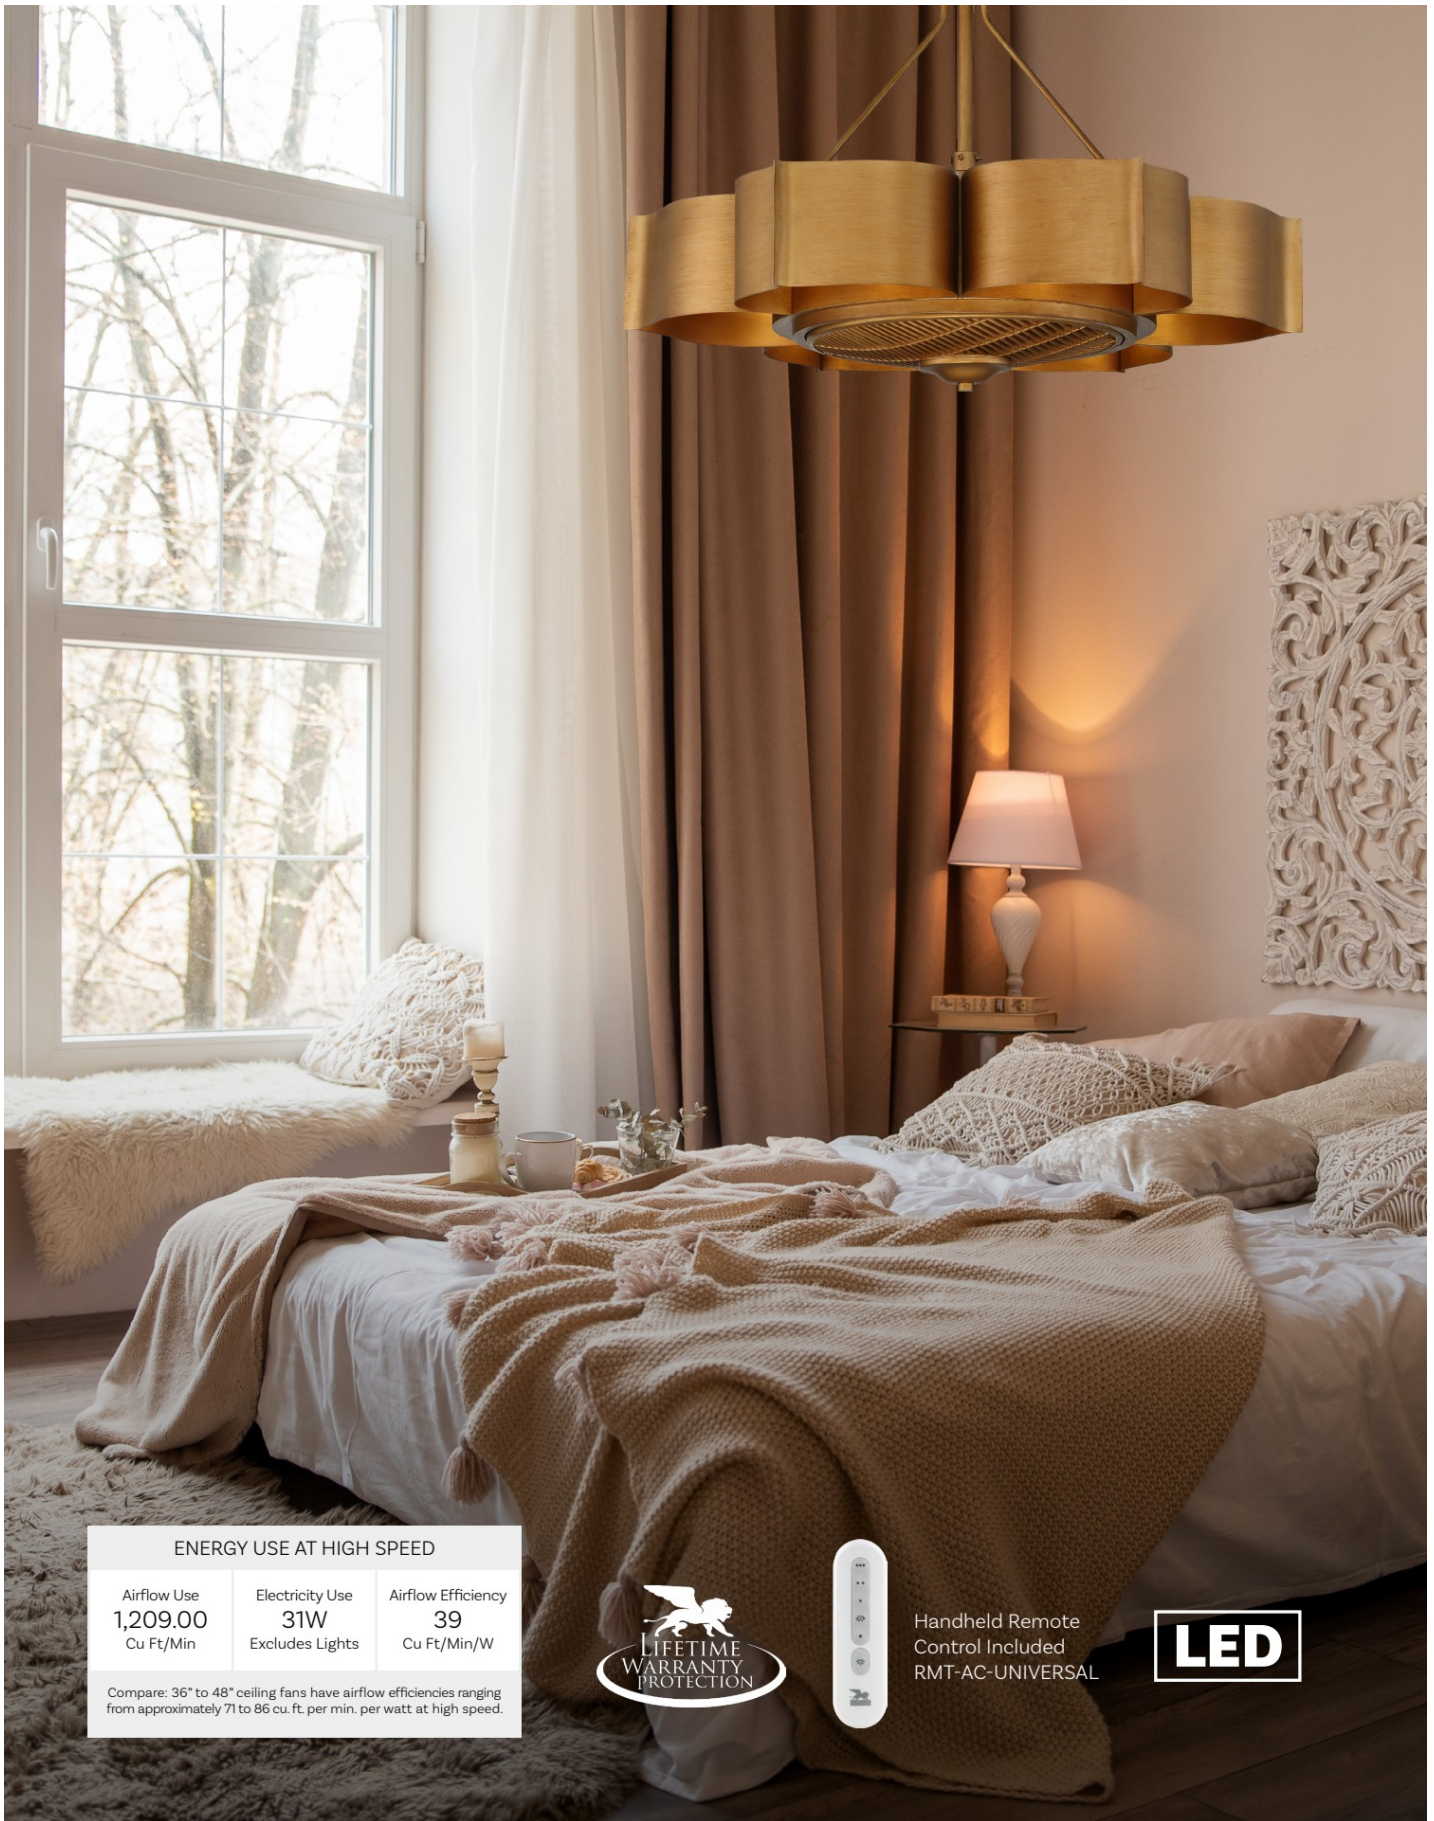

ENERGY USE AT HIGH SPEED

Airflow Use	Electricity Use	Airflow Efficiency
1,209.00 Cu Ft/Min	31W Excludes Lights	39 Cu Ft/Min/W

Compare: 36" to 48" ceiling fans have airflow efficiencies ranging from approximately 71 to 86 cu. ft. per min. per watt at high speed.

Handheld Remote
Control Included
RMT-AC-UNIVERSAL

LED