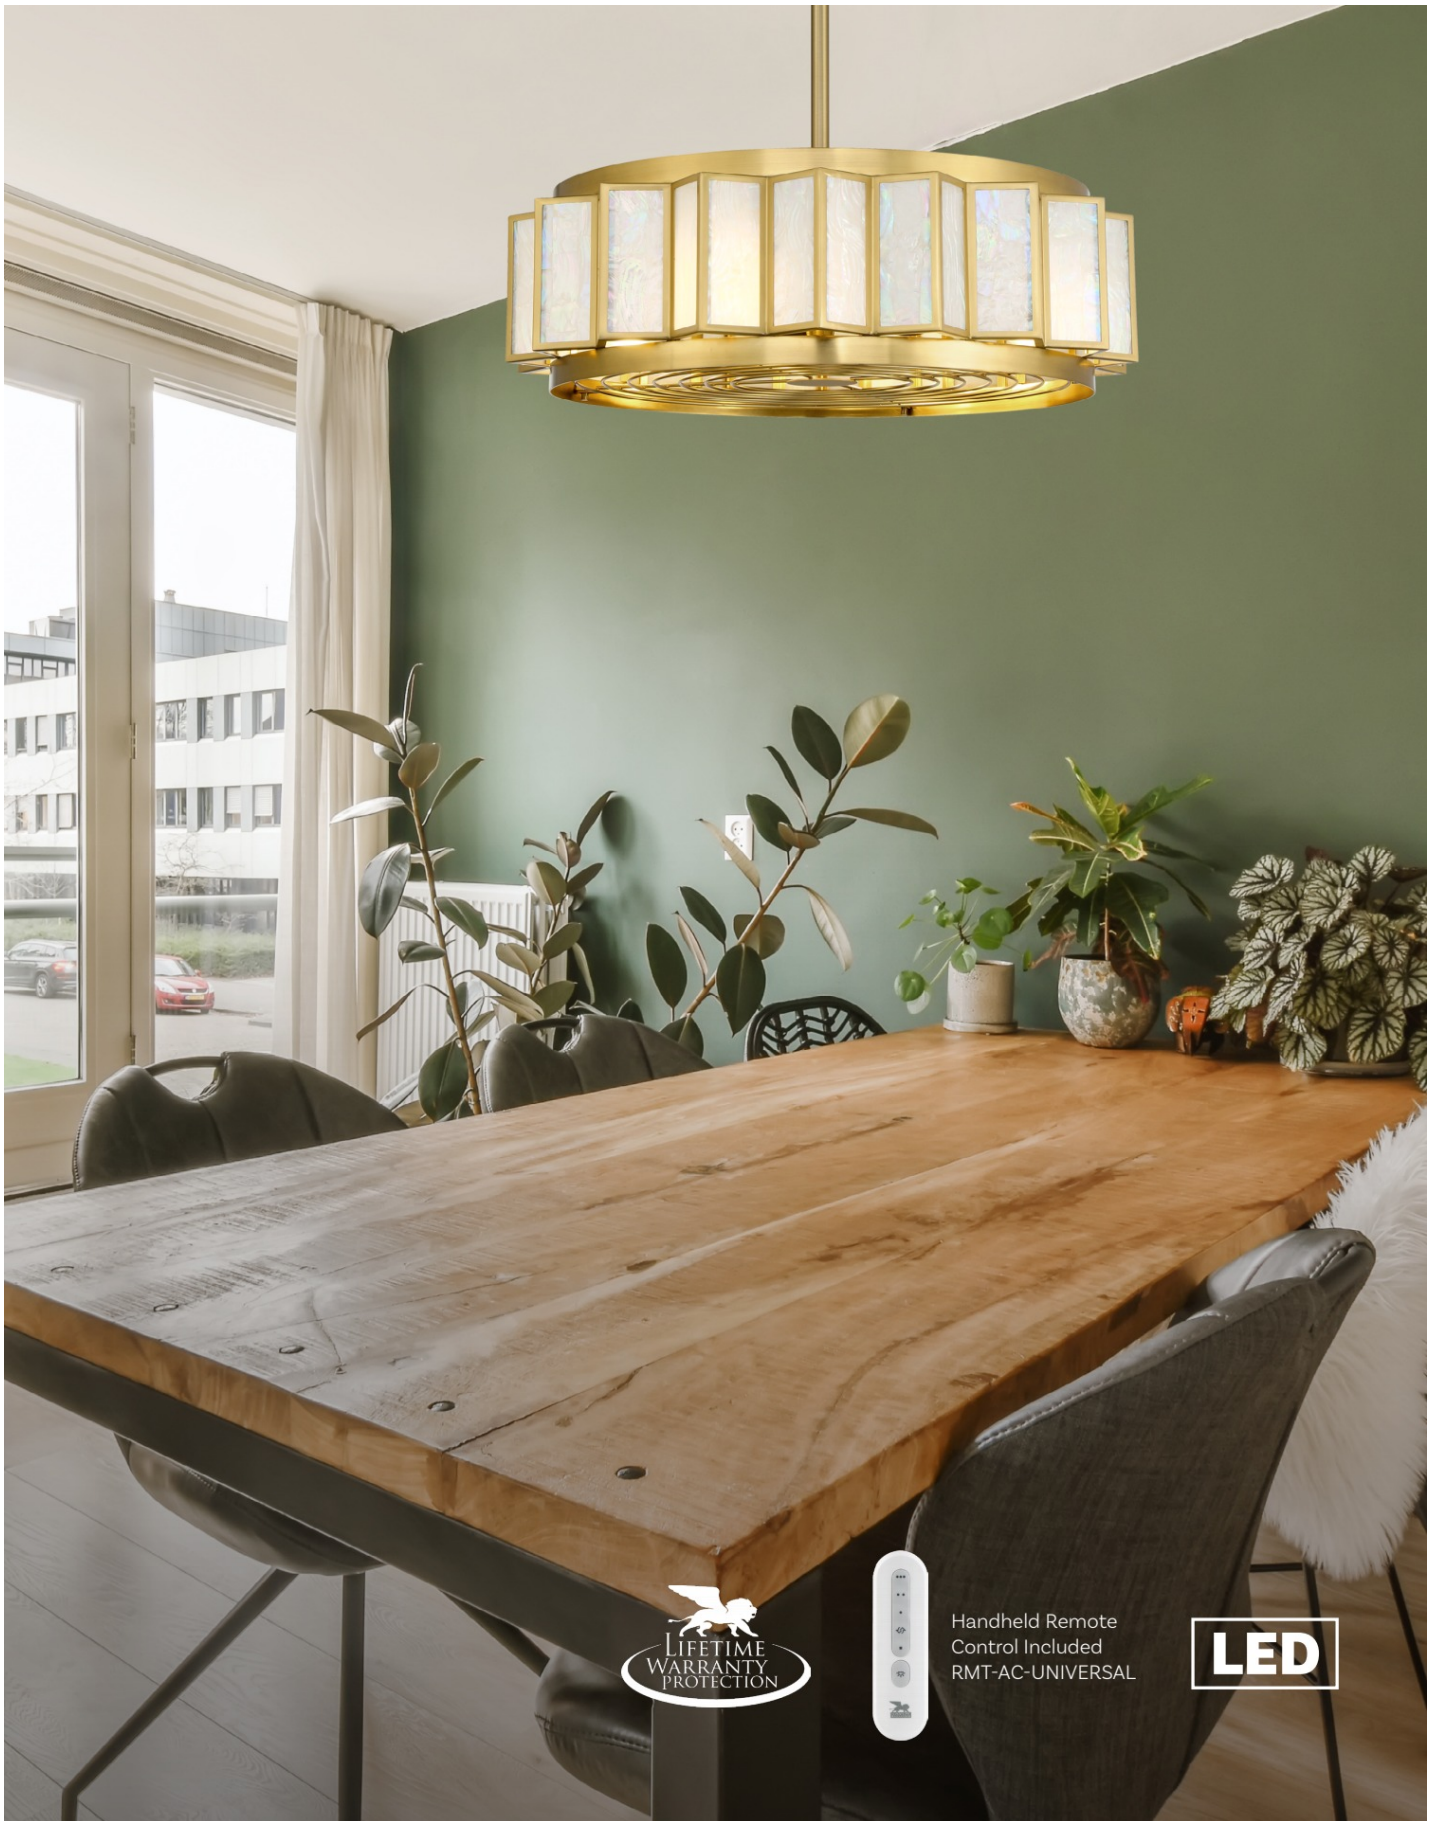

Handheld Remote
Control Included
RMT-AC-UNIVERSAL

LED