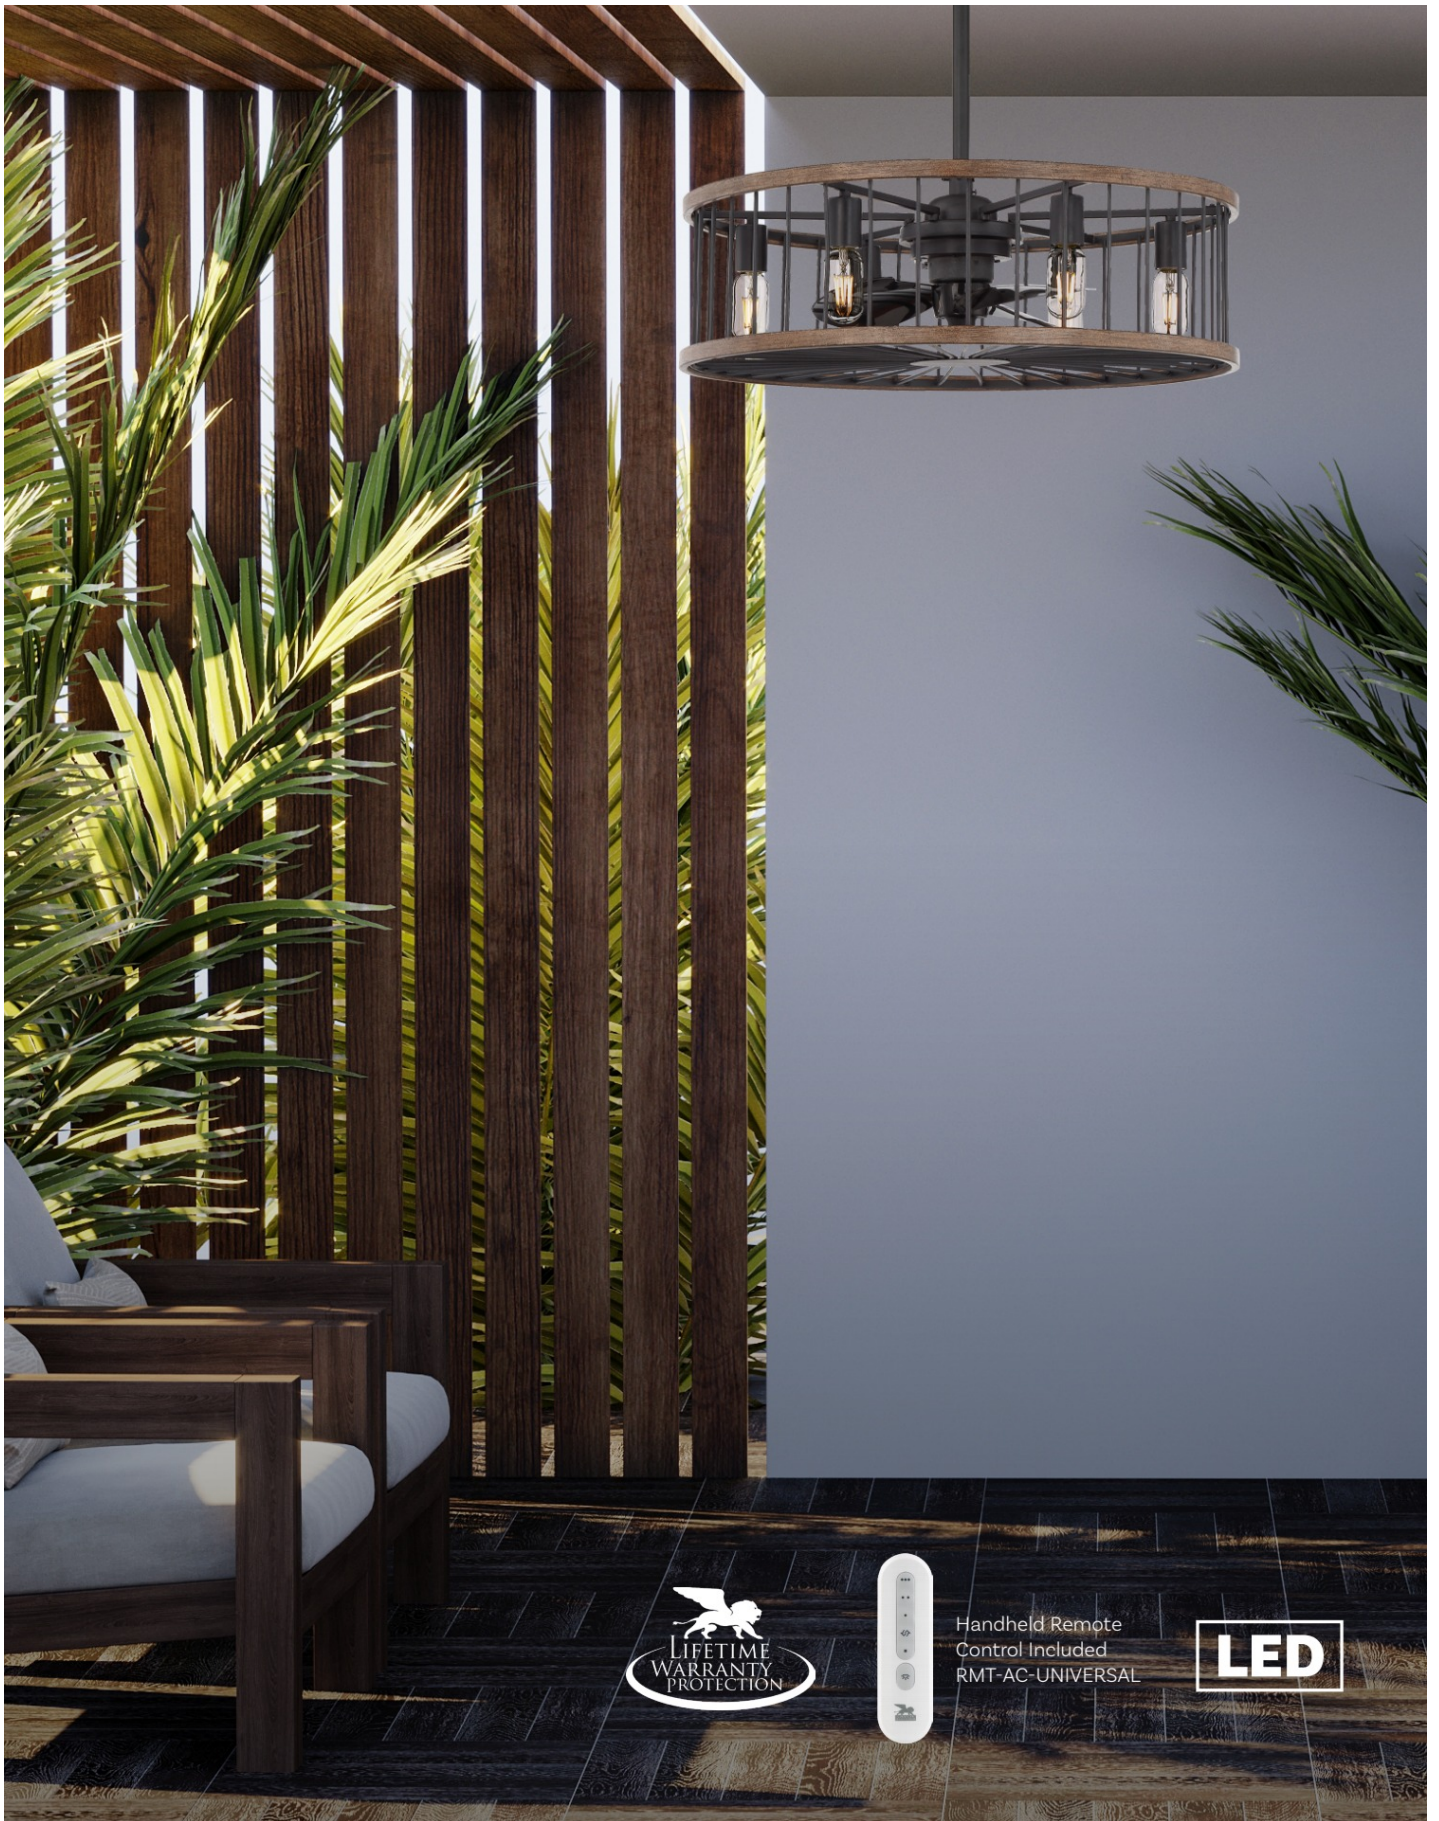

- Motor Size AC 104 x 114 MM
- 14" Blade Span
- 26"W x 7-7/8"H (Cage Only)
- 13° Blade Pitch
- Downrods Included 4" & 18"
- Additional Downrod Lengths Sold Separately
- Integrated Fan Light & ABS Blades Included
- 6E 6W Dimmable LED
450 Lumens, 3000K, 90+ CRI per bulb
- Not Hugger Kit Adaptable
- Handheld Remote w/ E Receiver Included (RMT-AC-UNIVERSAL)