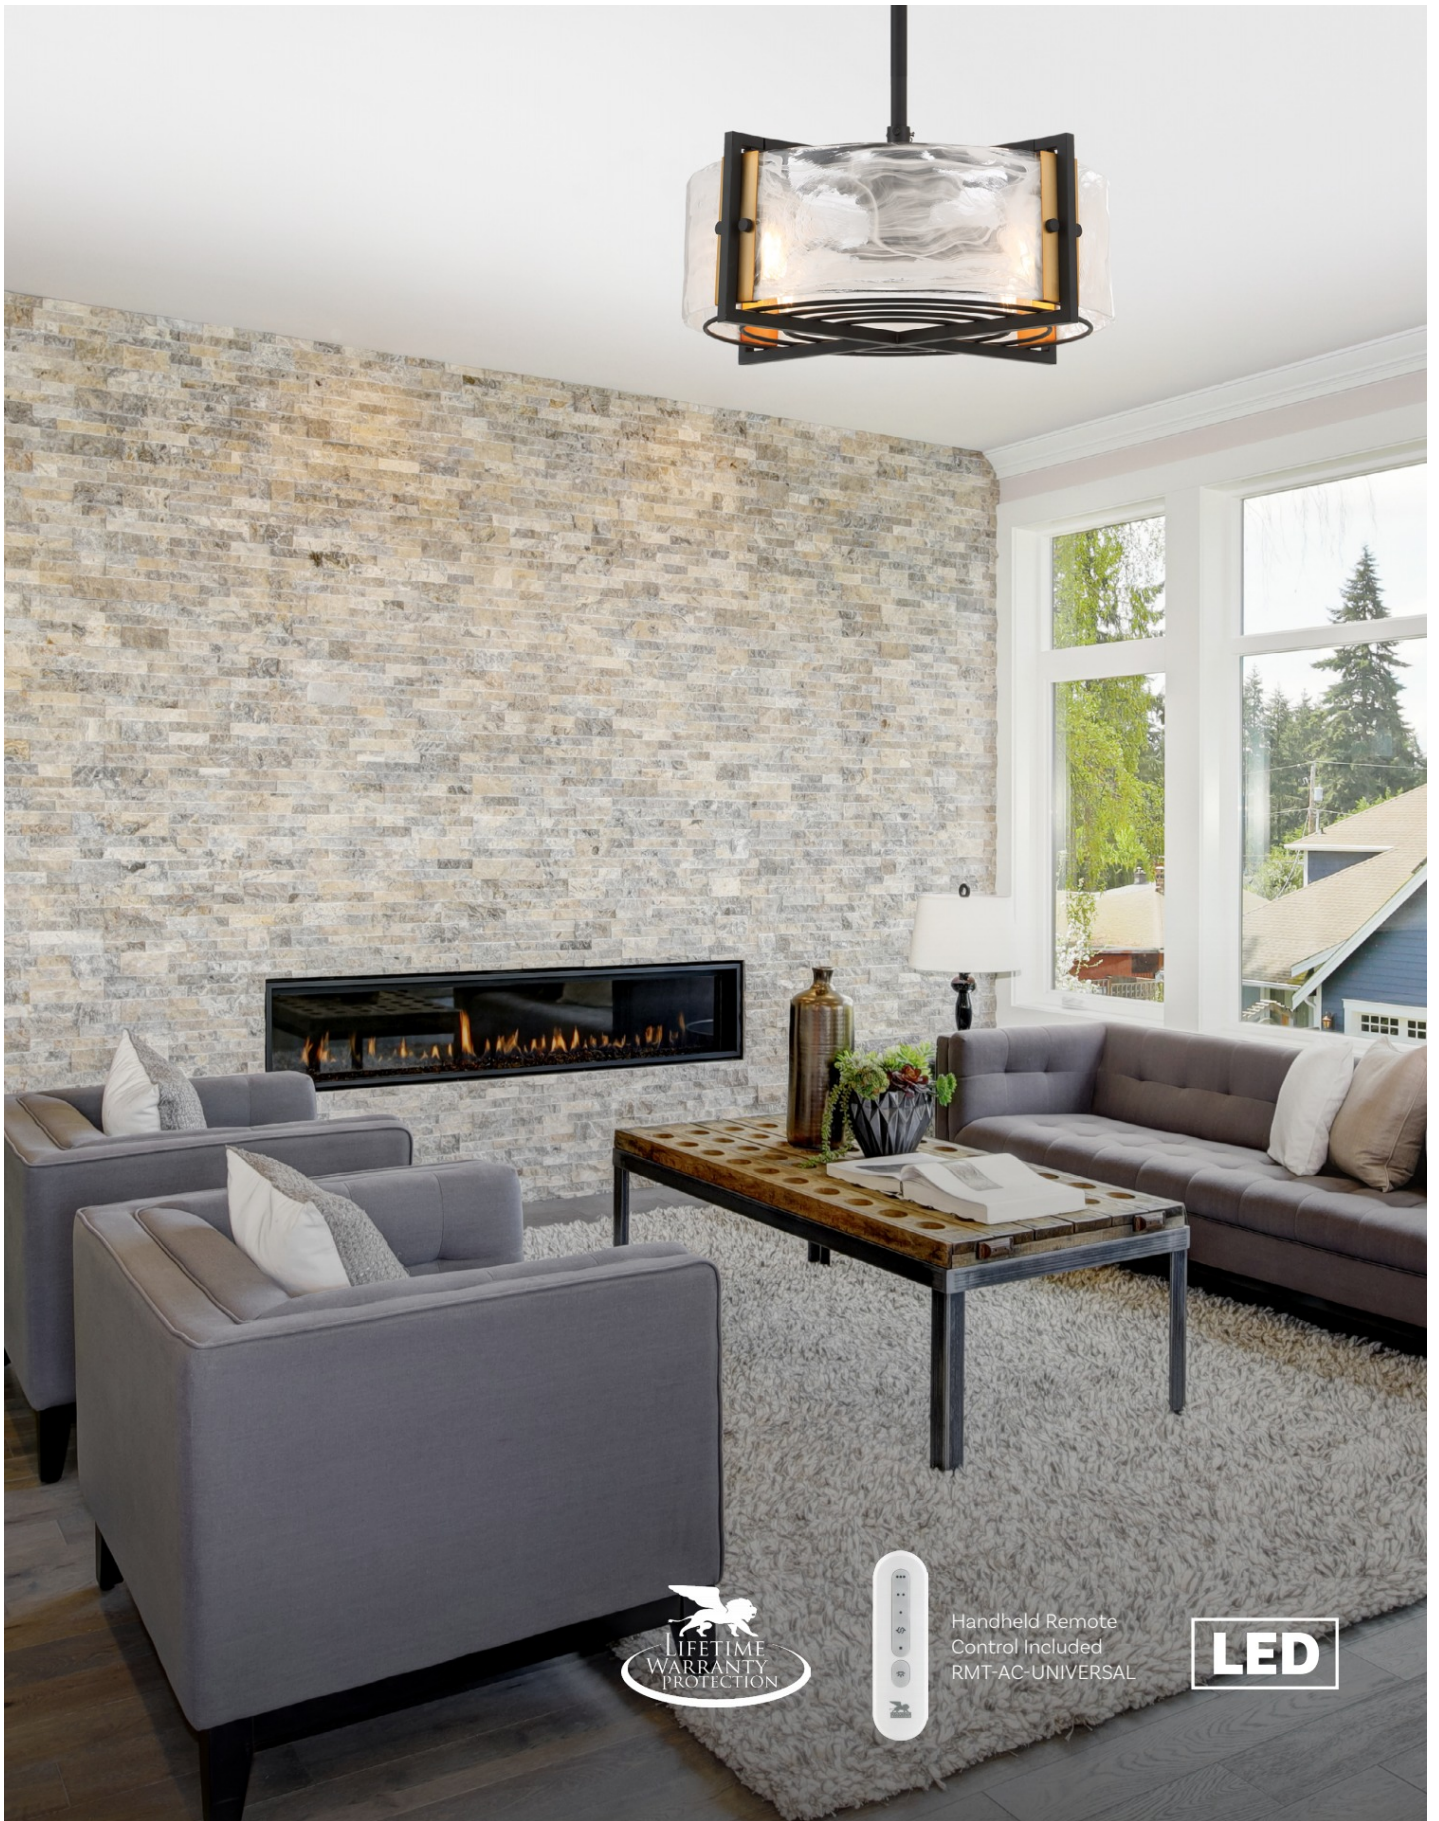

- Motor Size AC 80 x 70 MM
- 12" Blade Span
- 31"W x 5-3/8"H (Cage Only)
- 16° Blade Pitch
- Downrods Included 4" & 18"
- Additional Downrod Lengths Sold Separately
- Integrated Light & ABS Blades Included
- 4E 8W Dimmable LED
870 Lumens, 3000K, 90+ CRI per bulb
- Not Hugger Kit Adaptable
- Handheld Remote w/ E Receiver Included (RMT-AC-UNIVERSAL)