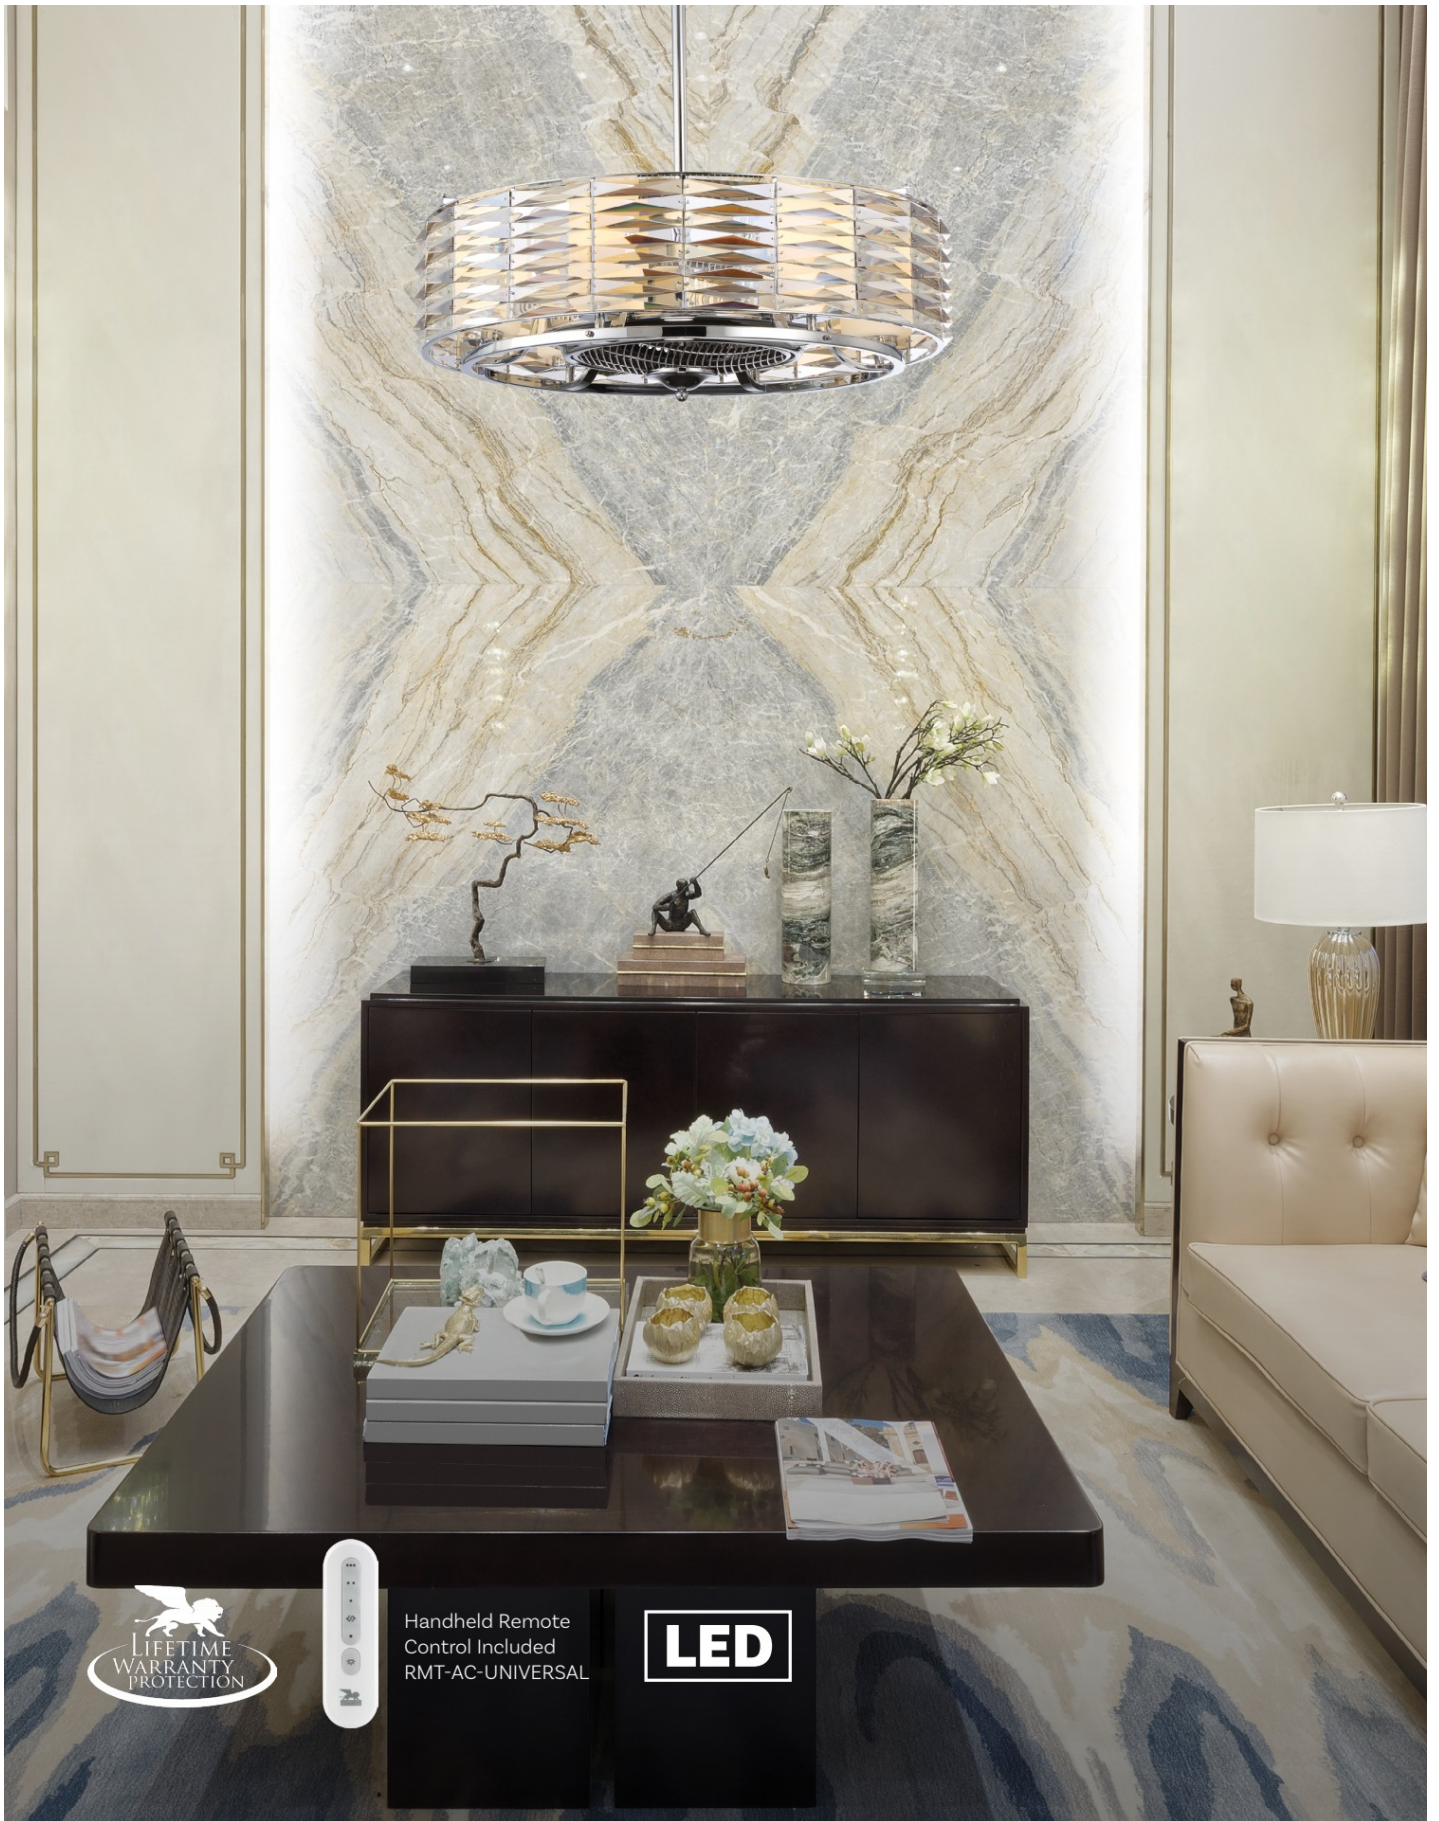

Handheld Remote
Control Included
RMT-AC-UNIVERSAL

LED