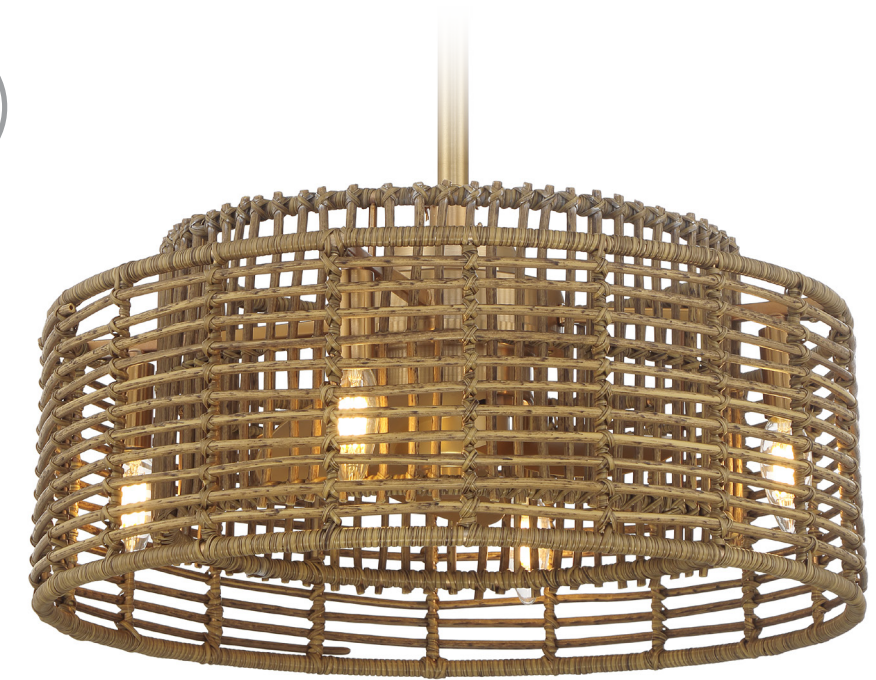

FERNDALE

FAN NUMBER	20-FD-155-322
MOTOR FINISH	Warm Brass
BLADE FINISH	Gold
SHADE/GLASS	Resin Rattan
DOWNROD FINISH	Warm Brass (322)

ENERGY USE AT HIGH SPEED		
Airflow Use	Electricity Use	Airflow Efficiency
1,145	11.7W	97.86
Cu Ft/Min	Excludes Lights	Cu Ft/Min/W

Compare: 36" to 48" ceiling fans have airflow efficiencies ranging from approximately 71 to 86 cu. ft. per min. per watt at high speed.

- Motor Size AC 70 x 44 MM
- 12" Blade Span
- 20"W x 11"H
- 15° Blade Pitch
- 4" & 18" Downrods Included
- Additional Downrod Lengths Sold Separately

- ABS Blades & Integrated Fan Light Included
- 4C 6W Dimmable LED Lamps Included
- 500 Lumens, 3000K, 90+ CR per lamp
- Not Hugger Kit Adaptable
- Handheld Remote with E Receiver Included (RMT-DC-UNIVERSAL)

Handheld Remote Control Included
RMT-DC-UNIVERSAL

LED