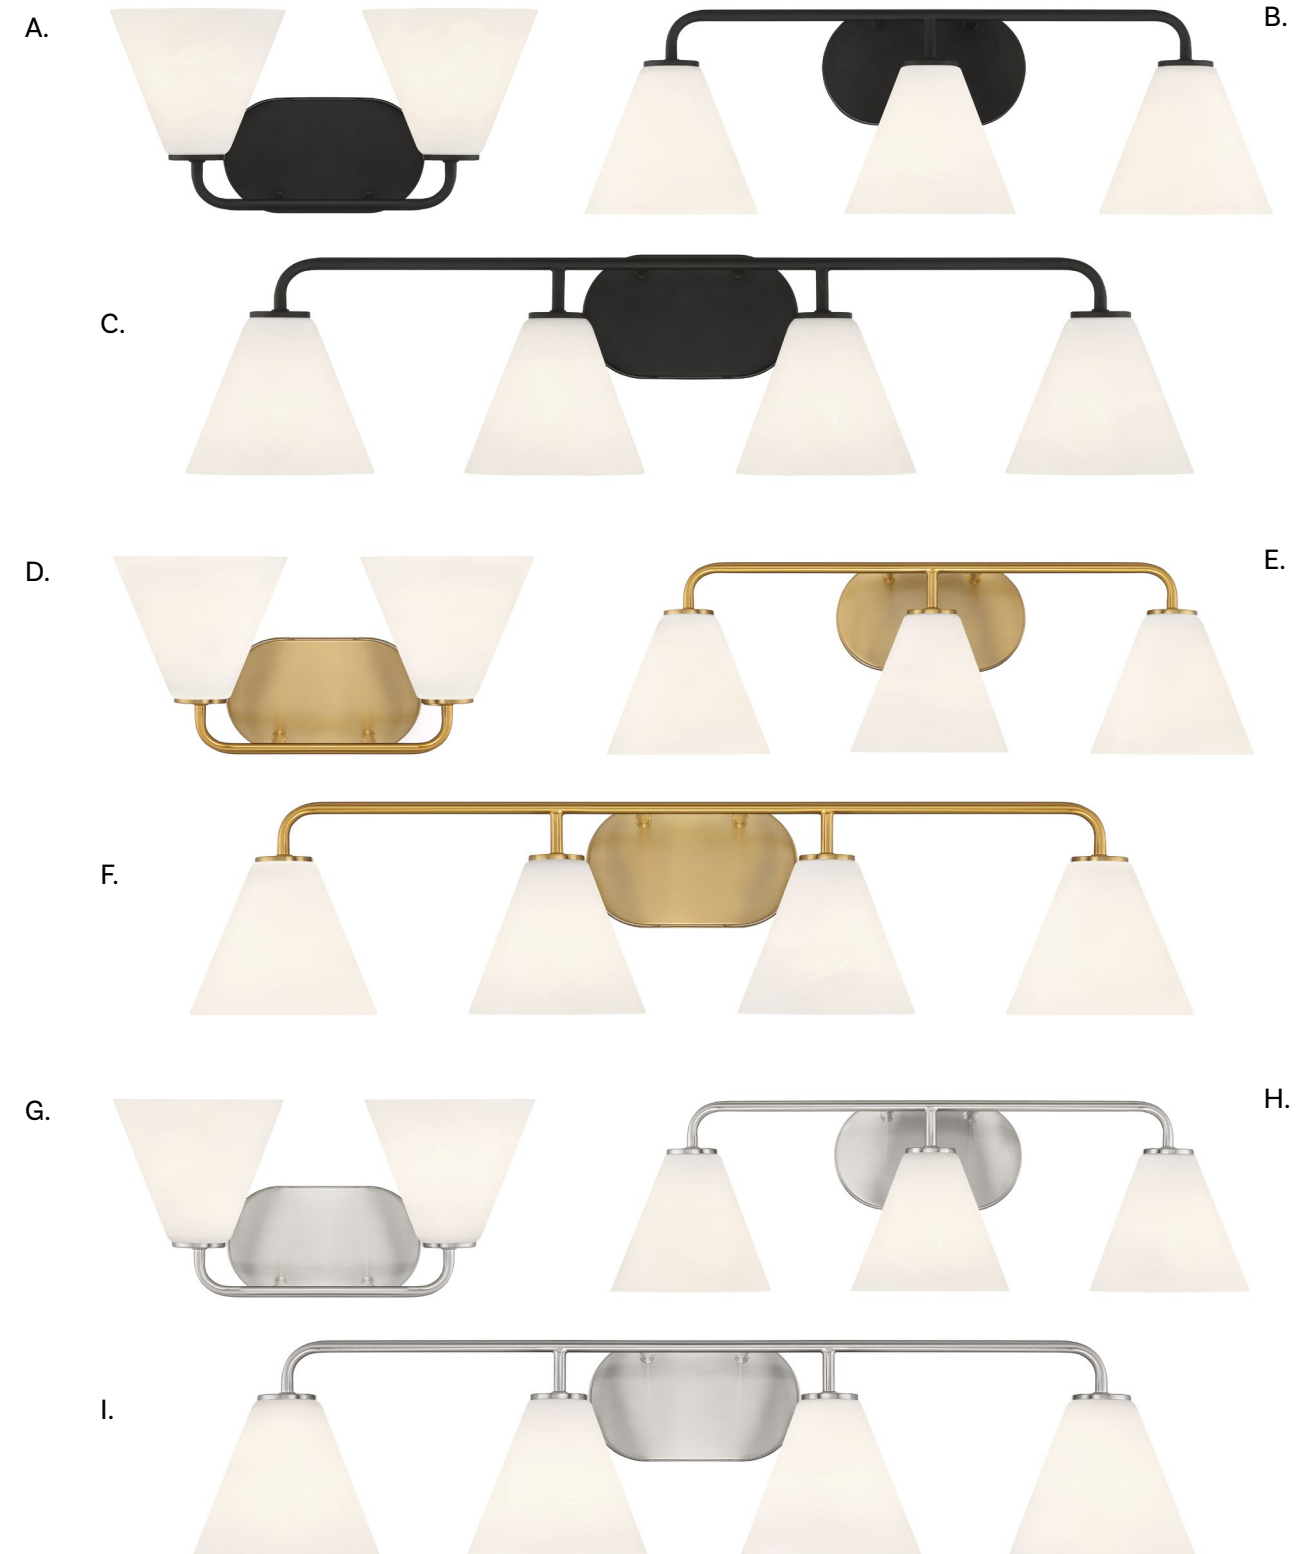

Dual Mount Hanging System

Includes 12" & 6" extensions - additional stems available - 7-EXT

A. 9-4800-2-322
 2-Light Wall Sconce
 Warm Brass Finish
 12"W x 17"H x 4-3/4"E
 2C 60W
 White Linen Shade

B. 9-4800-2-89
 2-Light Wall Sconce
 Matte Black Finish
 12"W x 17"H x 4-3/4"E
 2C 60W
 White Linen Shade

A.

B.

- A. 8-2055-2-322**
 2-Light Bath Bar
 Warm Brass Finish
 14-3/4"W x 10-1/4"H x 7"E
 2C 60W
 Shell Accent
- B. 9-2055-1-322**
 1-Light Wall Sconce
 Warm Brass Finish
 5"W x 10-1/4"H x 7"E
 1C 60W
 Shell Accent
- C. 8-2055-3-322**
 3-Light Bath Bar
 Warm Brass Finish
 24"W x 10-1/4"H x 7"E
 3C 60W
 Shell Accent
- D. 8-2055-4-322**
 4-Light Bath Bar
 Warm Brass Finish
 33-3/4"W x 10-1/4"H x 7"E
 4C 60W
 Shell Accent

Fixtures may be mounted either upright or downlight

Fixtures may be mounted either uplight or downlight

- A. 8-2988-2-BK**
2-Light Bath Bar
Matte Black Finish
15-1/2"W x 8"H x 8-1/2"E
2E 60W
White Strie Glass
- B. 8-2988-3-BK**
3-Light Bath Bar
Matte Black Finish
25-1/2"W x 8"H x 8-1/2"E
3E 60W
White Strie Glass
- C. 8-2988-4-BK**
4-Light Bath Bar
Matte Black Finish
35"W x 8"H x 8-1/2"E
4E 60W
White Strie Glass
- D. 8-2988-2-322**
2-Light Bath Bar
Warm Brass Finish
15-1/2"W x 8"H x 8-1/2"E
2E 60W
White Strie Glass
- E. 8-2988-3-322**
3-Light Bath Bar
Warm Brass Finish
25-1/2"W x 8"H x 8-1/2"E
3E 60W
White Strie Glass
- F. 8-2988-4-322**
4-Light Bath Bar
Warm Brass Finish
35"W x 8"H x 8-1/2"E
4E 60W
White Strie Glass
- G. 8-2988-2-SN**
2-Light Bath Bar
Satin Nickel Finish
15-1/2"W x 8"H x 8-1/2"E
2E 60W
White Strie Glass
- H. 8-2988-3-SN**
3-Light Bath Bar
Satin Nickel Finish
25-1/2"W x 8"H x 8-1/2"E
3E 60W
White Strie Glass
- I. 8-2988-4-SN**
4-Light Bath Bar
Satin Nickel Finish
35"W x 8"H x 8-1/2"E
4E 60W
White Strie Glass