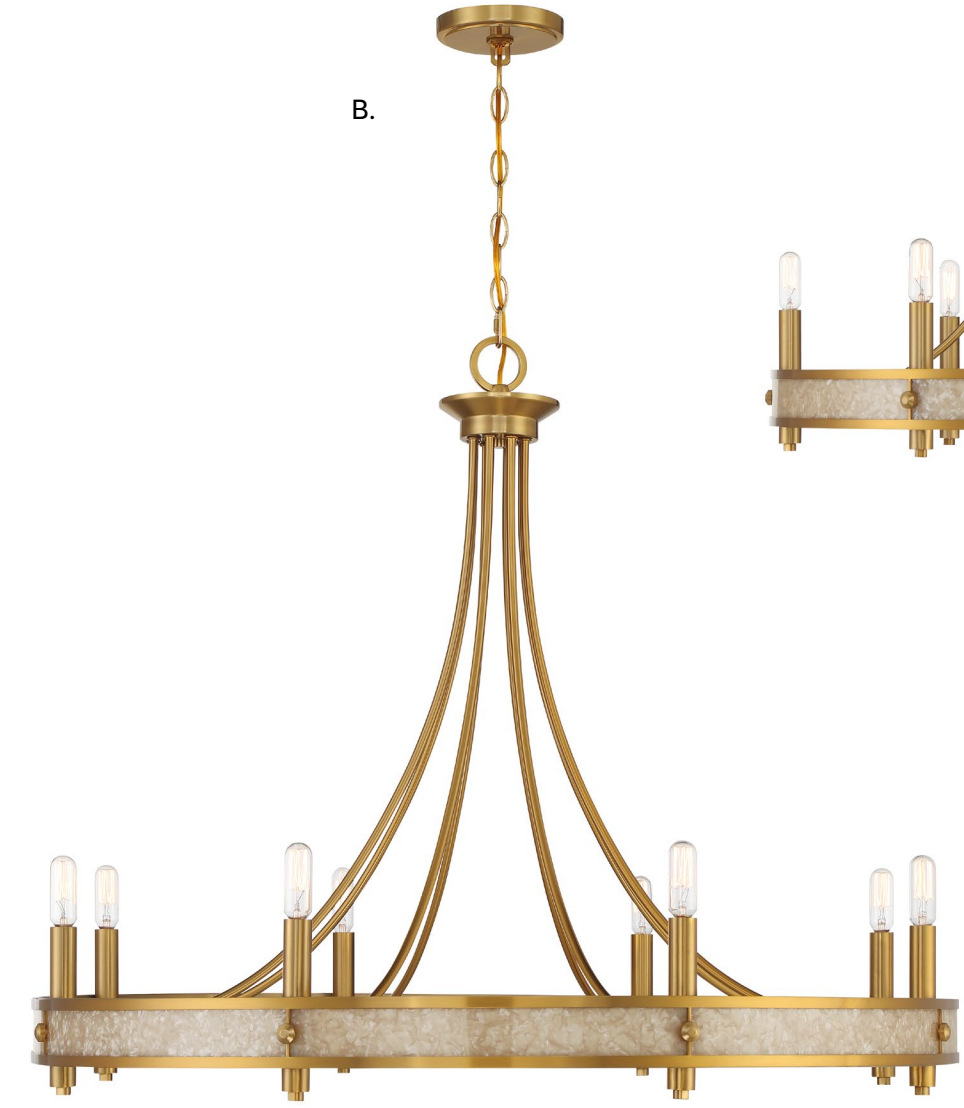

CHELSEA

A. 9-1364-1-322
 1-Light Wall Sconce
 Warm Brass Finish
 5"W x 19"H x 4"E
 1E 60W
 Clear Crystal

B. 1-1366-8-322
 8-Light Chandelier
 Warm Brass Finish
 28"W x 20-1/2"H
 Adj H 20-1/2" - 74-1/2"
 8E 60W
 Clear Crystal

C. 1-1365-5-322
 5-Light Linear Chandelier
 Warm Brass Finish
 40"L x 5"W x 20-1/2"H
 Adj H 20-1/2" - 74-1/2"
 5E 60W
 Clear Crystal

CHELSEA

*Includes 12" & 6" extensions - additional stems available - 7-EXT

*Includes 12" & 6" extensions - additional stems available - **7-EXT**

Includes 12" & 6" extensions - additional stems available - **7-EXTLG

Includes 120" chain & 144" wire

A. 1-2053-6-322
6-Light Chandelier
Warm Brass Finish
28"W x 25"H
6C 60W
Shell Accent

B. 1-2054-8-322
8-Light Chandelier
Warm Brass Finish
36"W x 29"H
8C 60W
Shell Accent

A.

B.

Sconce, Page 31

A. 6-4723-4-322
 4-Light Convertible
 Semi-Flush
 Warm Brass Finish
 18"W x 19"H
 Adj H 19" - 73"
 4C 60W
 Cracked Glass