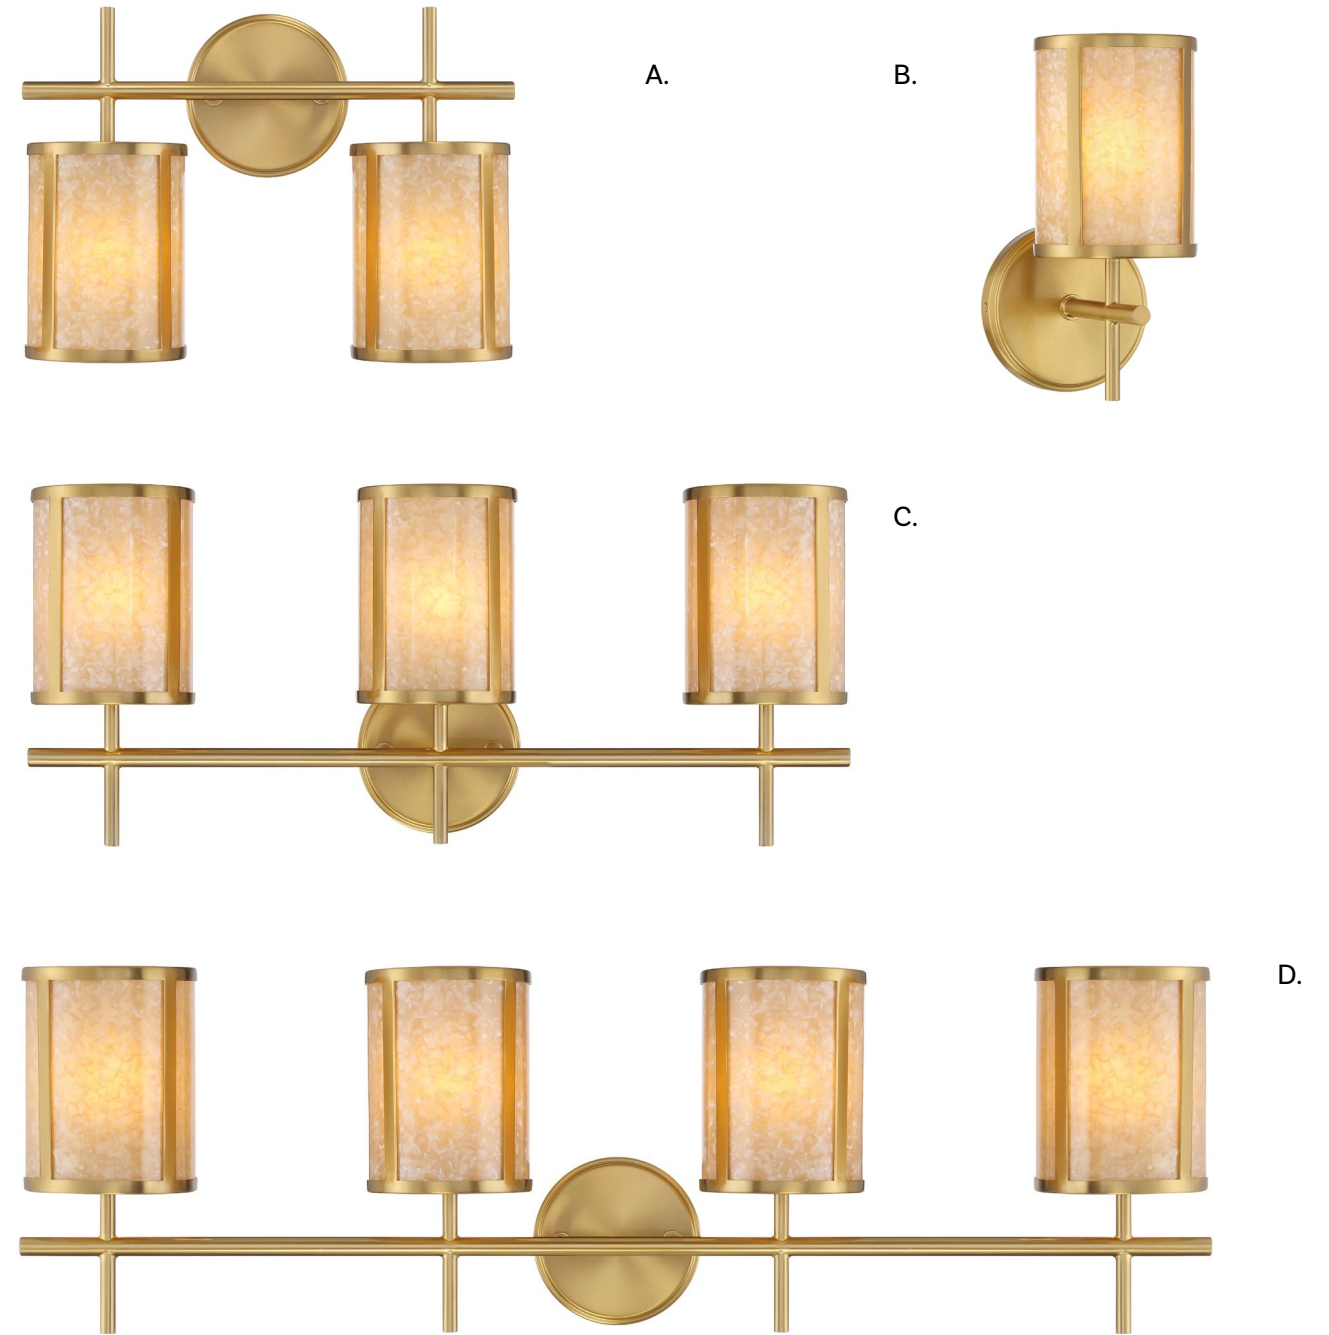

Dual Mount Hanging System

Includes 12" & 6" extensions - additional stems available - 7-EXT

A. 9-4800-2-322
 2-Light Wall Sconce
 Warm Brass Finish
 12"W x 17"H x 4-3/4"E
 2C 60W
 White Linen Shade

B. 9-4800-2-89
 2-Light Wall Sconce
 Matte Black Finish
 12"W x 17"H x 4-3/4"E
 2C 60W
 White Linen Shade

Fixtures may be mounted either upright or downlight

Fixtures may be mounted either uplight or downlight

- A. 8-2988-2-BK**
2-Light Bath Bar
Matte Black Finish
15-1/2"W x 8"H x 8-1/2"E
2E 60W
White Strie Glass
- B. 8-2988-3-BK**
3-Light Bath Bar
Matte Black Finish
25-1/2"W x 8"H x 8-1/2"E
3E 60W
White Strie Glass
- C. 8-2988-4-BK**
4-Light Bath Bar
Matte Black Finish
35"W x 8"H x 8-1/2"E
4E 60W
White Strie Glass
- D. 8-2988-2-322**
2-Light Bath Bar
Warm Brass Finish
15-1/2"W x 8"H x 8-1/2"E
2E 60W
White Strie Glass
- E. 8-2988-3-322**
3-Light Bath Bar
Warm Brass Finish
25-1/2"W x 8"H x 8-1/2"E
3E 60W
White Strie Glass
- F. 8-2988-4-322**
4-Light Bath Bar
Warm Brass Finish
35"W x 8"H x 8-1/2"E
4E 60W
White Strie Glass
- G. 8-2988-2-SN**
2-Light Bath Bar
Satin Nickel Finish
15-1/2"W x 8"H x 8-1/2"E
2E 60W
White Strie Glass
- H. 8-2988-3-SN**
3-Light Bath Bar
Satin Nickel Finish
25-1/2"W x 8"H x 8-1/2"E
3E 60W
White Strie Glass
- I. 8-2988-4-SN**
4-Light Bath Bar
Satin Nickel Finish
35"W x 8"H x 8-1/2"E
4E 60W
White Strie Glass