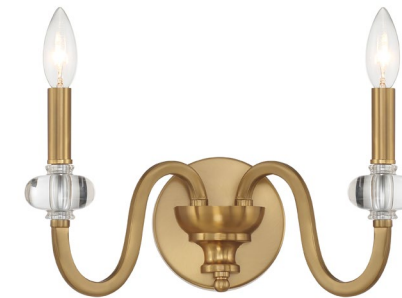

**Includes 12" & 6" extensions - additional stems available - 7-EXTLG

A. 1-9841-6-322
 6-Light Chandelier
 Warm Brass Finish
 31-1/2"W x 22"H
 Adj H 22" - 76"
 6C 60W
 Clear Blown Glass

Dual Mount Hanging System

*A.

B. 1-9842-9-322
 9-Light Chandelier
 Warm Brass Finish
 41"W x 32"H
 Adj H 32" - 86"
 9C 60W
 Clear Blown Glass

C. 9-9840-1-322
 1-Light Wall Sconce
 Warm Brass Finish
 6-3/4"W x 15"H x 8"E
 1C 60W
 Clear Blown Glass

**B.

C.

- A. 7-5801-3-322**
3-Light Pendant
Warm Brass Finish
15"W x 21-1/2"H
Adj H 21-1/2" - 75-1/2"
3C 60W
Clear Glass
- B. 1-5802-6-322**
6-Light Chandelier
Warm Brass Finish
39"W x 19"H
Adj H 19" - 73"
6C 60W
Clear Glass
- C. 9-5800-2-322**
2-Light Wall Sconce
Warm Brass Finish
14"W x 7-3/4"H x 7"E
2C 60W
Clear Glass
- D. 1-5803-12-322**
12-Light Chandelier
Warm Brass Finish
49-1/2"W x 21-1/2"H
Adj H 21-1/2" - 75-1/2"
12C 60W
Clear Glass

*A.

**B.

C.

**D.

Dual Mount Hanging System

*Includes 12" & 6" extensions - additional stems available - 7-EXT

**Includes 12" & 6" extensions - additional stems available - 7-EXTLG

Includes 12" & 6" extensions - additional stems available - 7-EXTLG