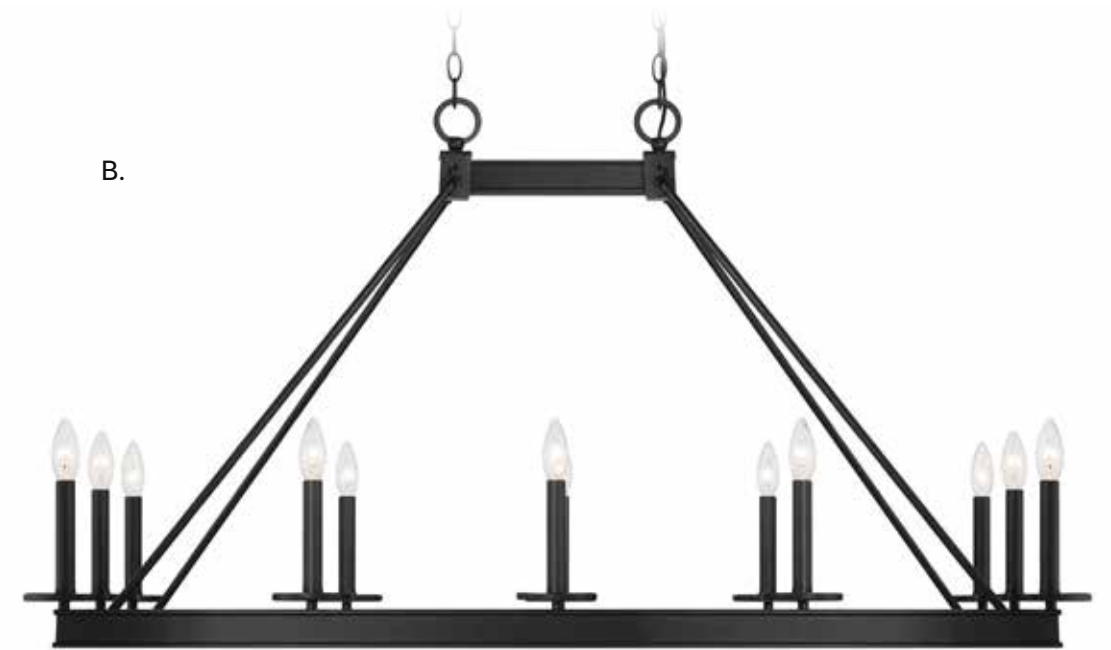

A.

*B.

Dual Mount Hanging System

*C.

*Includes 12" & 6" extensions - additional stems available - 7-EXTLG

Includes 120" chain & wire.

A.

B.