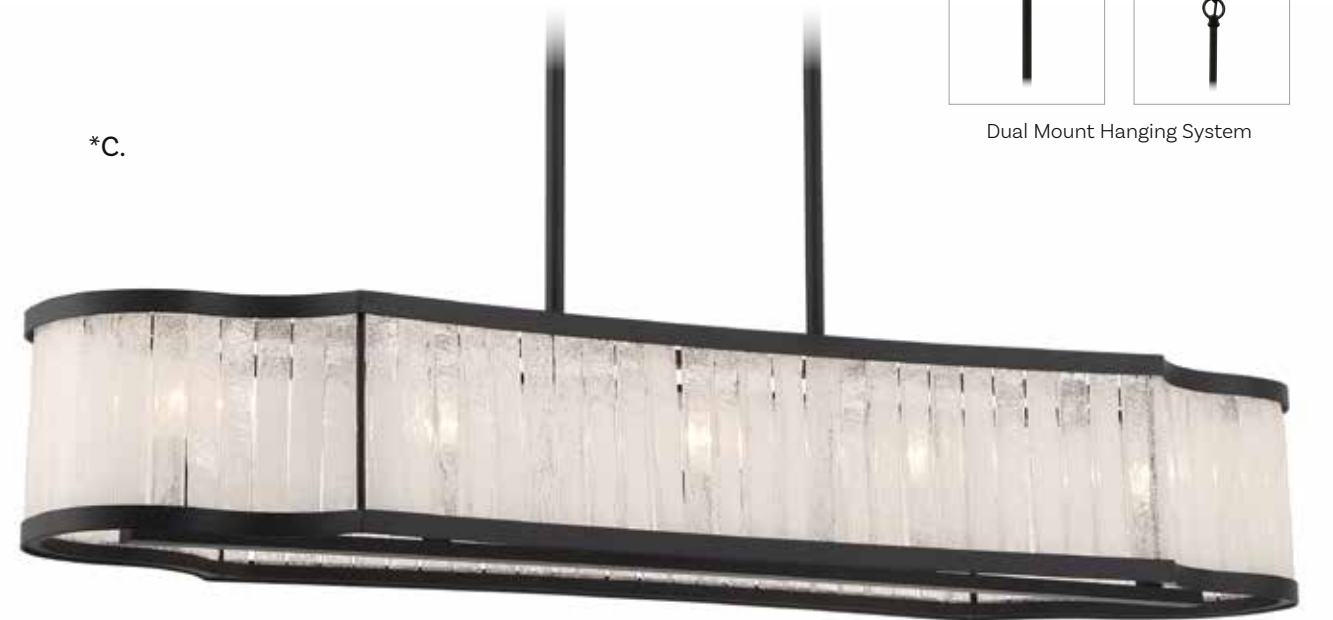

A.

*B.

Dual Mount Hanging System

*C.

*Includes 12" & 6" extensions - additional stems available - 7-EXTLG

Includes 120" chain & wire.

A.

B.