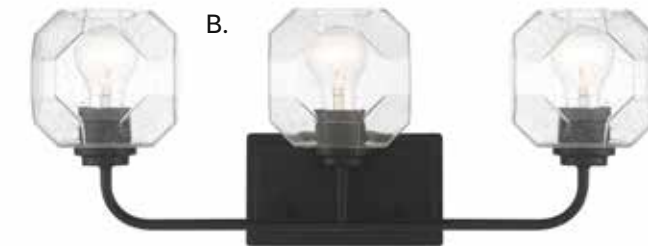

B.

- **B. L8-4399-3-BK**
  3-Light Bath Bar
  Matte Black Finish
  24"W x 9"-1/2"H x 7"-1/2"E
  3E 60W
  Clear Seeded Glass