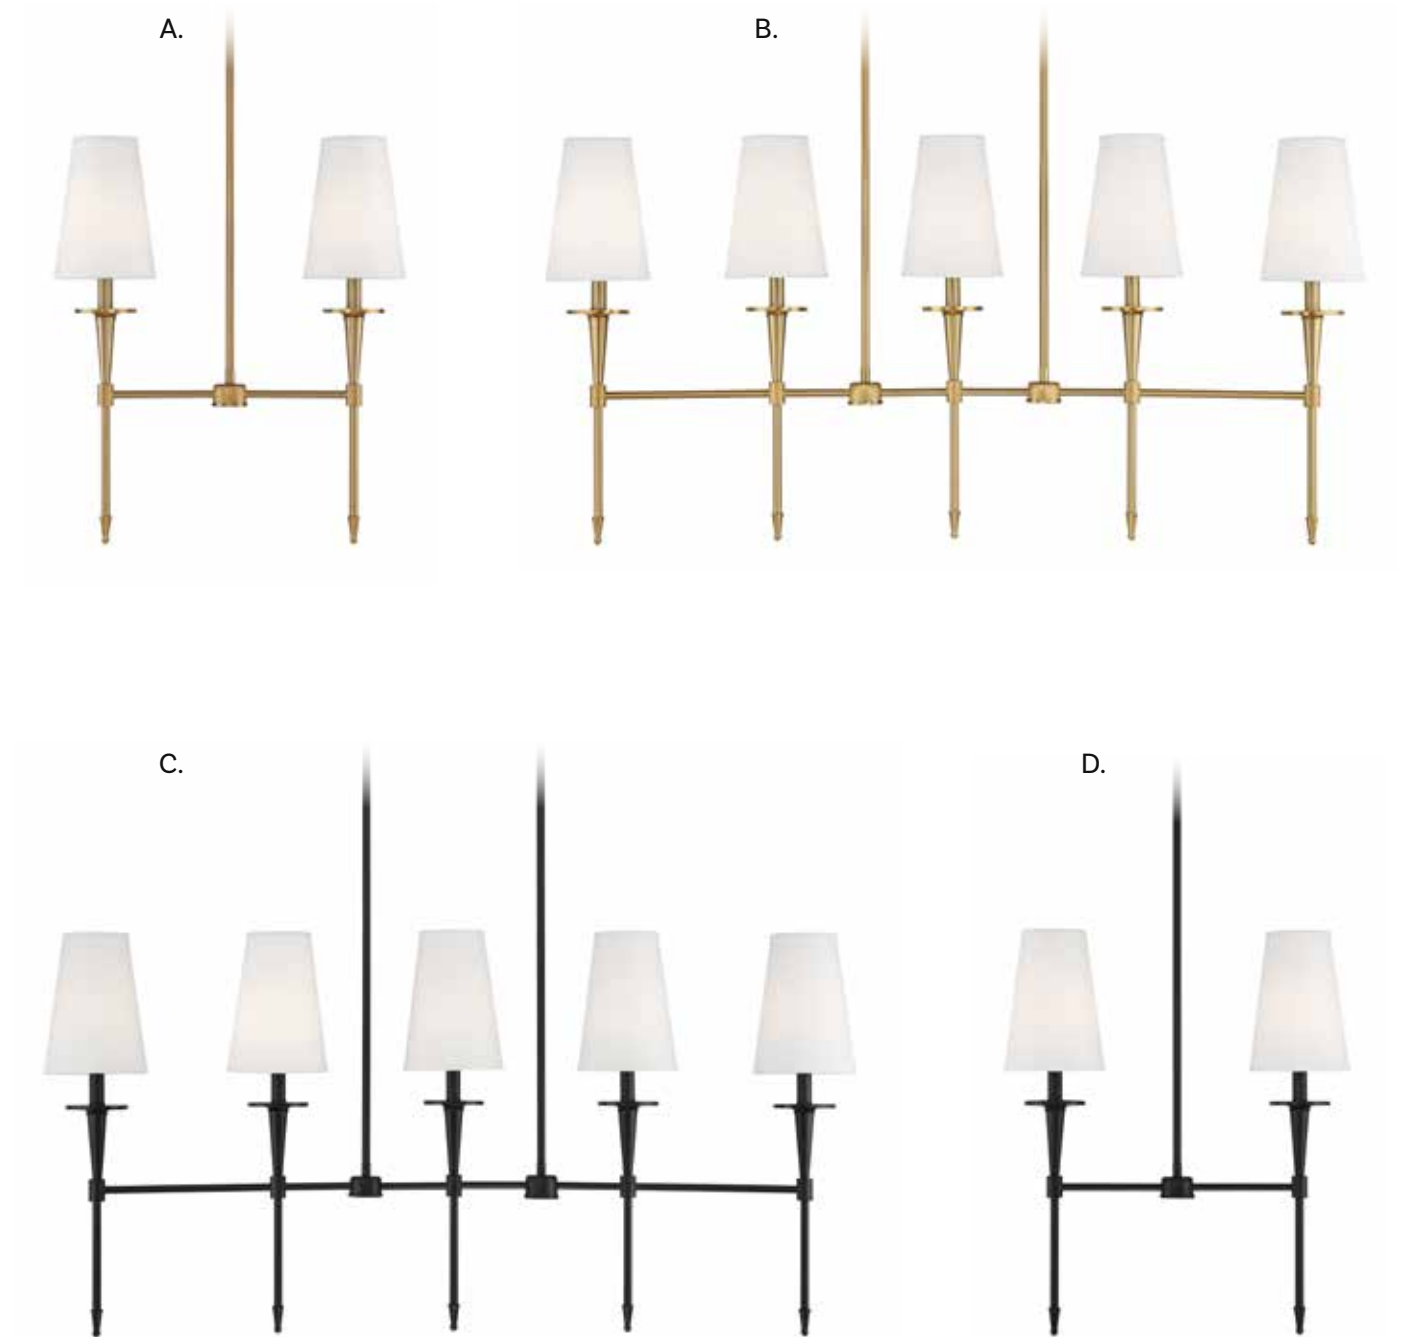

TRUNDLE

Includes 12" & 6" extensions - additional stems available - **7-EXT**