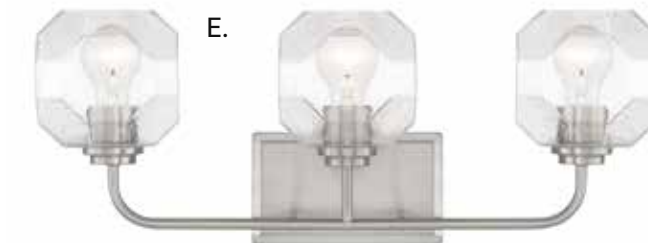

E.

- **E. L8-4399-3-SN**
  3-Light Bath Bar
  Satin Nickel Finish
  24"W x 9"-1/2"H x 7"-1/2"E
  3E 60W
  Clear Seeded Glass