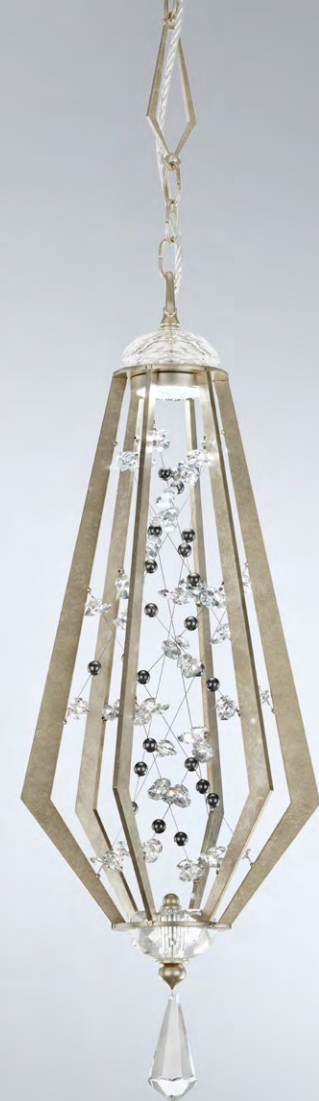

ETERNITY

Pendant

A masterful creation. Playing within the edges, shards of sultry brilliance reflect from a Radiance™ Crystal Dust core.

MODEL	L x W x H	HANG LENGTH	WEIGHT	CCT	LED LUMENS	DELIVERED LUMENS
SJ6726	10" x 10" x 27"	41" Min. 128" Max.	10 lbs	3000K 3500K 4000K	600	Up To 410