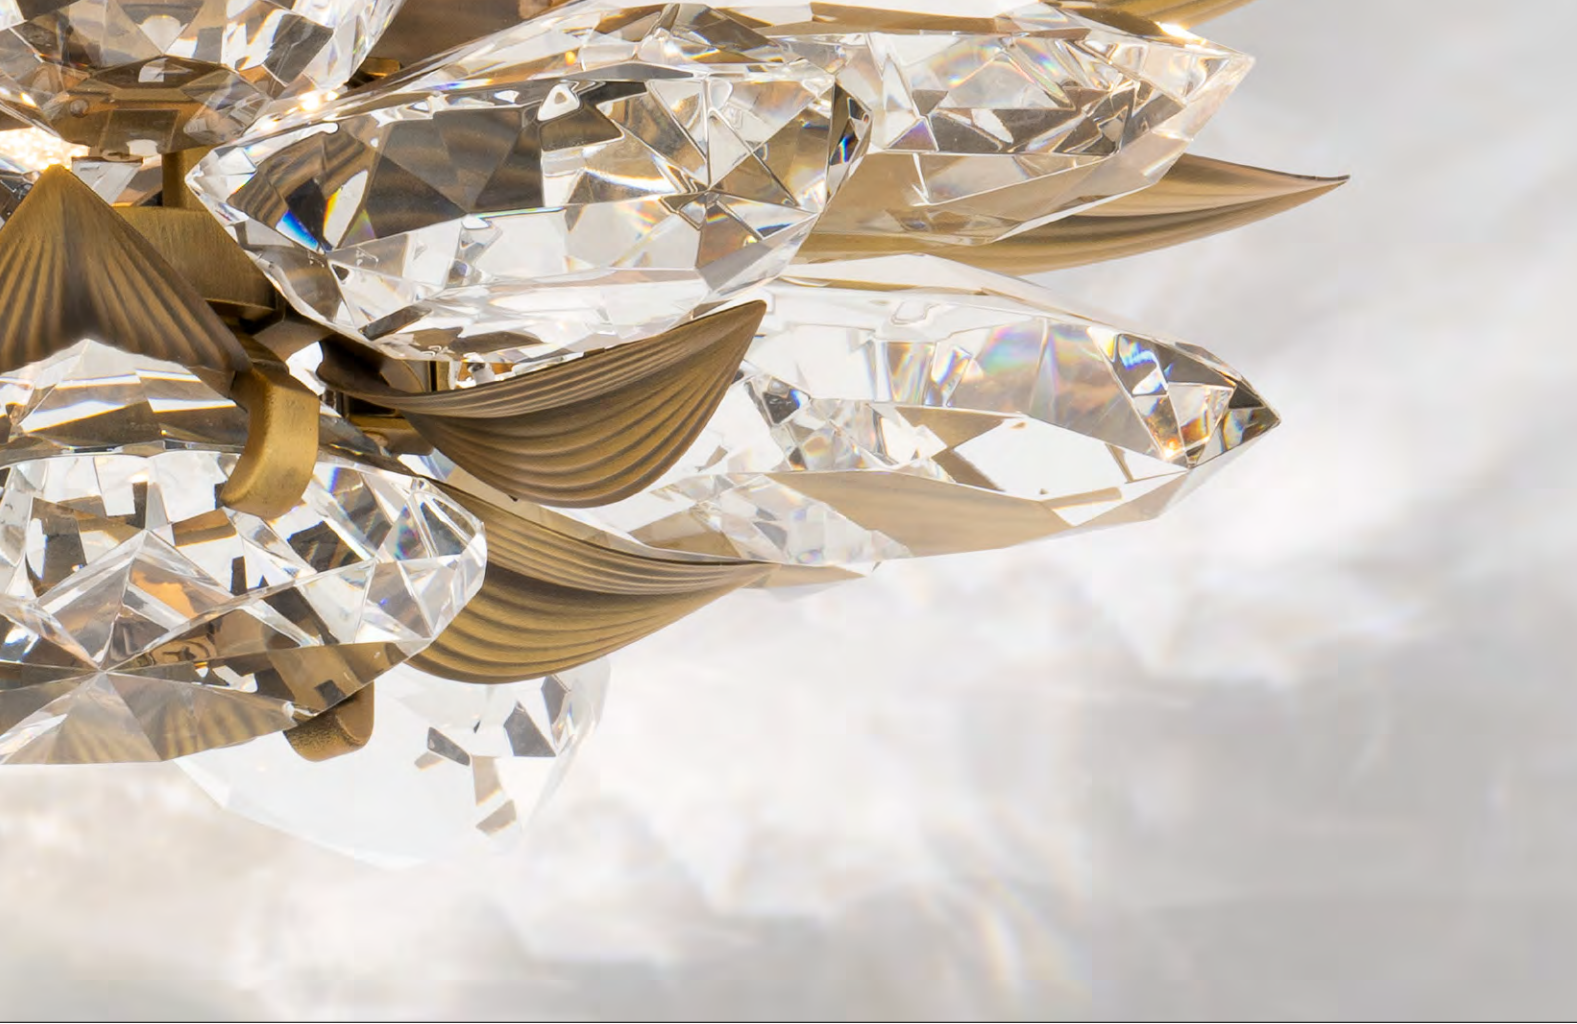

RHAPSODIE

Wall Sconce & Flush Mount

Grandiose Aged Brass and Optic Crystal faceted petals surround a cut crystal center. This magnificent luminaire is designed to seduce, challenge, intrigue and leave no one indifferent.

0

700

MODEL	L x W x H	WEIGHT	CCT	LED LUMENS	DELIVERED LUMENS
SJ9514	5" 14" 14"	10 lbs	3000K 3500K 4000K 5000K	2500	Up To 1234