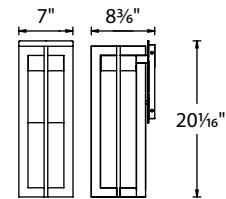

CHAMBER

12", 16", 20", & 25" LED OUTDOOR WALL SCNCE

WS-W48620

Bold Mid-Century Modern look with intersecting aluminum frames and cutting-edge LED light.

Color Temp: 3000K
CRI: 90
Dimming: 100%–10% ELV
Rated Life: 50,000 hours*
Input: 120V (277V special order)

- Solid aluminum construction with weather-resistant finish
- Minimal mounting hardware for easy installation
- Light engine is factory sealed for maximum protection from the elements
- No transformer or driver required

		Size	Watt	LED Lumens	Delivered Lumens	Finish
	WS-W48612	12"	9.5W	800	213	
	WS-W48616	16"	12W	1000	255	
	WS-W48620	20"	18W	1600	519	
	WS-W48625	25"	22W	1800	605	
						BK Black BZ Bronze

Example: **WS-W48616-BK**

For 277V, add an "F" before the finish: **WS-W48616F-BK**