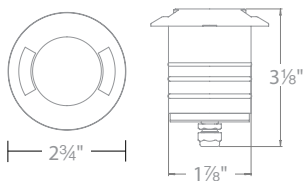

Optional spring clip accessory included
6' Lead Wire included

2" BI-DIRECTIONAL

2" GROUND HOOD

Beam Angle: *Asymmetrical*

2071-27	2700K	BS	Bronzed Stainless Steel
2071-30	3000K	SS	Stainless Steel

2081-27	2700K	BS	Bronzed Stainless Steel
2081-30	3000K	SS	Stainless Steel