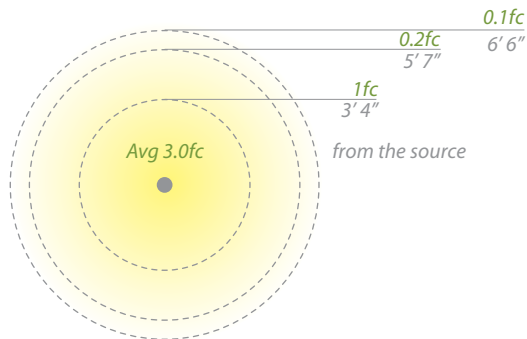

Example: 6011-30BZ

Mounting stake, 6 foot lead wire, and direct burial gel filled wire nuts included

Accessories

9" Mounting Stake		9000-ST9-BZ	Bronze	Durable PC stake
14" Mounting Stake		9000-ST14-BZ	Bronze	Durable PC stake
Surface Mount Flange/Stake		5000-SCP-BK 5000-SCP-BZ	Black on Aluminum Bronze on Aluminum	Includes three 7 inch threaded stainless steel stabilizing pins for ground mounting or surface mounts with four screws or over a junction box
Guardian Mount		9000-SP9-BZ	Stainless Steel	Heavy duty stainless steel spike to position fixture