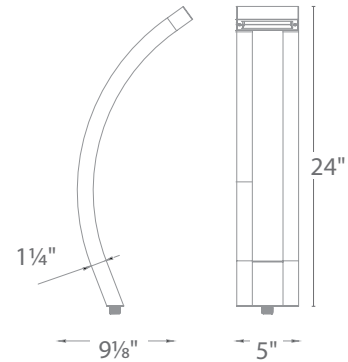

6311 Small
Residential: 7 to 9ft
Commercial: 4 to 6ft

6321 Large
Residential: 9 to 11ft
Commercial: 5 to 7ft