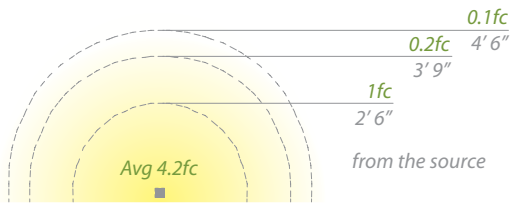

LINEAR LED PATH

- Sleek linear design blends seamlessly into pathways while providing soft, even illumination
- Recommended spacing for installation :
  Residential: 7 to 9ft
  Commercial: 4 to 6ft
- Transformer Required (order separately)

Input	9-15VAC
Power	2.9W / 4.7VA
Brightness	Up to 95 lm
Color Temp	2700K Warm white, 3000K Pure white
CRI	90
Rated Life	60,000 hours

6021-27	2700K	BK	Black on Aluminum
6021-30	3000K	BZ	Bronze on Aluminum

Example: 6021-30BK

14" Mounting stake, 6 foot lead wire, and direct burial gel filled wire nuts included

Accessories

9" Mounting Stake		9000-ST9-BZ	Bronze	Durable PC stake
14" Mounting Stake		9000-ST14-BZ	Bronze	Durable PC stake
Surface Mount Flange/Stake		5000-SCP-BK 5000-SCP-BZ	Black on Aluminum Bronze on Aluminum	Includes three 7 inch threaded stainless steel stabilizing pins for ground mounting or surface mounts with four screws or over a junction box
Guardian Mount		9000-SP9-BZ	Stainless Steel	Heavy duty stainless steel spike to position fixture