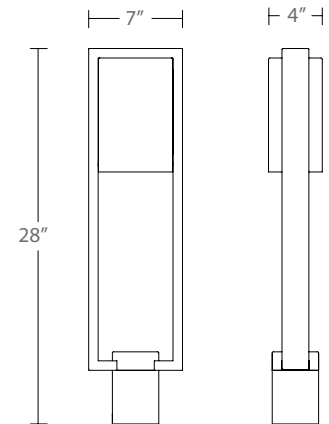

ARCHETYPE 28" LED OUTDOOR POST MOUNT

Color Temp: 3000K
CRI: 90
Dimming: 100% - 10% ELV
Rated Life: 54,000 hours
Input: 120V

- Aluminum hardware with etched glass diffuser
- No transformer or driver needed
- Mount on 3" maximum post (not included)

	Size	Watt	LED Lumens	Delivered Lumens	Finish
PM-W15928	28"	16W	1200	382	BK Black

Example: **PM-W15928-BK**