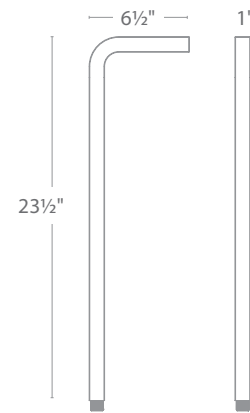

BALANCE SINGLE LED PATH

- Sleek linear design blends seamlessly into pathways while providing soft, even illumination
- Recommended spacing for installation :
  Residential: 11 to 13ft
  Commercial: 7 to 9ft
- Transformer Required (order separately)

Input	9-15VAC
Power	6.5W / 11.5VA
Brightness	Up to 275 lm
Color Temp	2700K Warm white, 3000K Pure white
CRI	90
Rated Life	60,000 hours

6061-27	2700K	BK	Black on Aluminum
6061-30	2700K	BZ	Bronze on Aluminum

Example: 6061-30BZ

9" Mounting stake, 6 foot lead wire, and direct burial gel filled wire nuts included

Accessories

9" Mounting Stake		9000-ST9-BZ	Bronze	Durable PC stake
14" Mounting Stake		9000-ST14-BZ	Bronze	Durable PC stake
Surface Mount Flange/Stake		5000-SCP-BK 5000-SCP-BZ	Black on Aluminum Bronze on Aluminum	Includes three 7 inch threaded stainless steel stabilizing pins for ground mounting or surface mounts with four screws or over a junction box
Guardian Mount		9000-SP9-BZ	Stainless Steel	Heavy duty stainless steel spike to position fixture