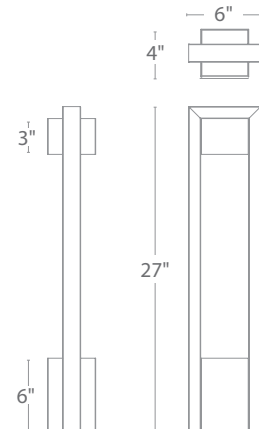

Recommended spacing for installation :

(120V, 277V) 6642, 6643

- Residential: 12.5 to 14.5ft
- Commercial: 8 to 9.5ft

- Sleek linear design blends seamlessly into pathways while providing soft, even illumination