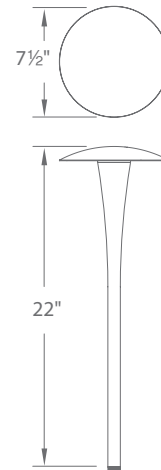

AREA LED AREA LIGHT

- Broad appeal makes this fixture suitable for varying landscape designs
- Recommended spacing for installation :
  Residential: 11 to 13ft
  Commercial: 7 to 9ft
- Transformer Required (order separately)

Input	9-15VAC
Power	5.8W / 9.4VA
Brightness	Up to 150 lm
Color Temp	2700K Warm white, 3000K Pure white
CRI	90
Rated Life	60,000 hours

6011-27	2700K	BK	Black on Aluminum
6011-30	3000K	BZ	Bronze on Aluminum
		BBR	Bronze on Brass