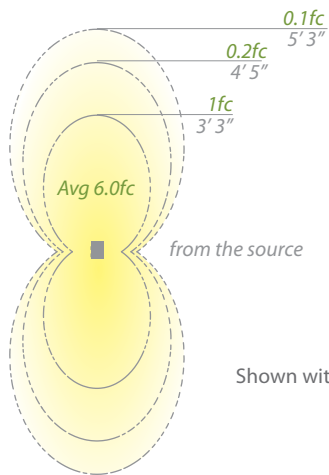

GATE LED BOLLARD/PATH

- IP66 Rated, protected against high-pressure water jets
- Factory sealed water tight fixtures
- Constant output for 9V-15V input
- Mounting accessories included
- Detachable back plate for lighting control included
- Transformer Required (order separately)

Input	9-15VAC
Power	7.2W, 7.6VA
Brightness	Up to 115 lm
Color Temp	2700K Warm white, 3000K Pure white
CRI	90
Rated Life	60,000 hours

6651-27	2700K	BK	Black on Aluminum
6651-30	3000K	BZ	Bronze on Aluminum

Example: 6651-30BK

Power stake, 6 foot lead wire, and direct burial gel filled wire nuts included

Shown without plate