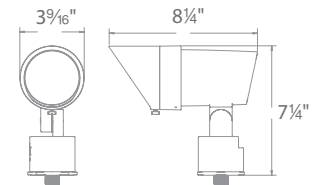

Accessories

5" Long Shroud		5211-LSHR-BK 5211-LSHR-BZ 5211-LSHR-BBR	Black on Aluminum Bronze on Aluminum Bronze on Brass	Reduce glare; ideal for downlighting application	
Grand Accent Snoot		5211-SNOOT-BK 5211-SNOOT-BZ 5211-SNOOT-BBR	Black on Aluminum Bronze on Aluminum Bronze on Brass	Reduce glare; ideal for downlighting application	
9" Mounting Stake		9000-ST9-BZ	Bronze	Durable PC stake	
14" Mounting Stake		9000-ST14-BZ	Bronze	Durable PC stake	
Power Stake		M6000-STAKE	Black	Easy wiring accessory designed for 120V products; eliminates the need for a separate J-box.	
Surface Mount Flange/Stake		5000-SCP-BK 5000-SCP-BZ 5000-SCP-BBR	Black on Aluminum Bronze on Aluminum Bronze on Brass	Includes three 7 inch threaded stainless steel stabilizing pins for ground mounting or surface mounts with four screws or over a junction box	
Guardian Mount		9000-SP9-BZ	Stainless Steel	Heavy duty stainless steel spike to position fixture	
Gutter Mount Bracket		5000-GM-BK 5000-GM-BZ	Black on Aluminum Bronze on Aluminum	Stainless steel universal mounting bracket for gutter mounting fixture	
Tree Mount Junction Box		5000-TCP-BK 5000-TCP-BZ	Black on Aluminum Bronze on Aluminum	Aluminum box with stainless steel mounting screws; Two 1/2" NPT threaded holes, UL 120V Listed	
		5000-TCL-BK 5000-TCL-BZ	Black on Aluminum Bronze on Aluminum	Large Aluminum box with stainless steel mounting screws; Two 1/2" NPT threaded holes, UL 120V Listed	
Large Tree Mount Canopy Strap		5000-TST-BK	Black on Steel and terylene	Ratcheting device with strap to be used with Large Tree Mount Junction Box (5000-TCL)	
Optics		LENS-25-AMB LENS-25-GRN LENS-25-RED	Amber Green Red	LENS-25-BLU Blue LENS-25-FR Frosted LENS-25-SPR Spread	LENS-25-BEL Beam Elongating Enhances saturation of florals and foliage

9" Mounting stake (12V), Detachable shroud, 6' lead wire and direct burial gel filled wire nuts (12V) or standard wire nuts (120V) included