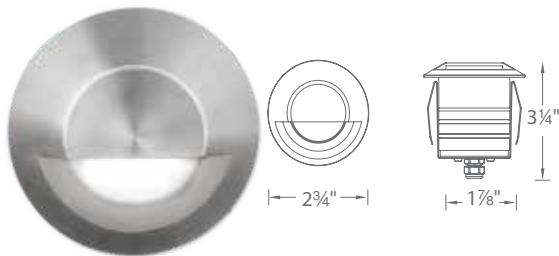

STEP LIGHTS LED LANDSCAPE

1838 listed (12V)
1598 listed (120V)

CIRCLE AND SQUARE STEP LIGHTS

- Transformer Required (order separately)
- Solid stainless steel construction
- Includes a spring clip for wall or step applications
- 6' lead wire

12V

Input	9-15VAC
Power	4.1W / 6.6VA
Brightness	55 lm
Color Temp	2700K Warm white, 3000K Pure white
CRI	85
Rated Life	70,000 hours

CIRCLE 2041

2041-27	2700K	BS	Bronzed Stainless Steel
2041-30	3000K	SS	Stainless Steel

RECTANGLE STEP LIGHTS

- Corrosion resistant aluminum alloy, or cast stainless steel construction

12V

Input	9-15VAC
Power	2W / 3.1VA
Brightness	Up to 38 lm
Color Temp	2700K Warm white, 3000K Pure white & Amber
CRI	90+
Rated Life	60,000 hours

120V

Input	110-120VAC
Power	3.5W
Brightness	Up to 65 lm
Color Temp	3000K Pure white
CRI	90+
Rated Life	54,000 hours

Transformer Required (order separately)