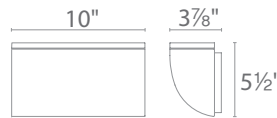

WALL MOUNT

SCOOP WALL MOUNT

Single light WS-W2504

Beam 86°
 Power 16W
 Brightness 750 lm

Up & Down light WS-W2505

Beam 86°
 Power 30W
 Brightness 1400 lm

WS-W2504 **AL** *Brushed Aluminum*
WS-W2505 **BK** *Black*
BZ *Bronze*
GH *Graphite*
WT *White*