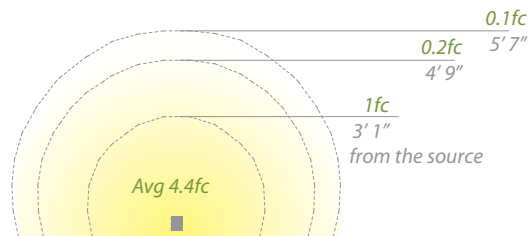

LEDGE LED PATH

- Sleek linear design blends seamlessly into pathways while providing soft, even illumination
- Recommended spacing for installation:
  Residential: 8 to 10ft
  Commercial: 5 to 7ft
- Transformer Required (order separately)

Input	9-15VAC
Power	3.0W / 4.5VA
Brightness	Up to 105 lm
Color Temp	2700K Warm white, 3000K Pure white
CRI	90
Rated Life	60,000 hours

6081-27	2700K	BK	Black on Aluminum
6081-30	3000K	BZ	Bronze on Aluminum

Example: 6081-27BZ
14" Mounting stake, 6 foot lead wire, and direct burial gel filled wire nuts included

Accessories

9" Mounting Stake		9000-ST9-BZ	Bronze	Durable PC stake
14" Mounting Stake		9000-ST14-BZ	Bronze	Durable PC stake
Surface Mount Flange/Stake		5000-SCP-BK 5000-SCP-BZ 5000-SCP-BBR	Black on Aluminum Bronze on Aluminum Bronze on Brass	Includes three 7 inch threaded stainless steel stabilizing pins for ground mounting or surface mounts with four screws or over a junction box
Guardian Mount		9000-SP9-BZ	Stainless Steel	Heavy duty stainless steel spike to position fixture