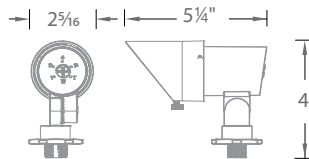

Single and Double stem mount available. See pages 21-22

Accessories

5" Long Shroud		5111-LSHR-BK 5111-LSHR-BZ 5111-LSHR-BBR	Black on Aluminum Bronze on Aluminum Bronze on Brass	Reduce glare; ideal for downlighting application
Mini Accent Snoot		5111-SNOOT-BK 5111-SNOOT-BZ 5111-SNOOT-BBR	Black on Aluminum Bronze on Aluminum Bronze on Brass	Reduce glare; ideal for downlighting application
9" Mounting Stake		9000-ST9-BZ	Bronze	Durable PC stake
14" Mounting Stake		9000-ST14-BZ	Bronze	Durable PC stake
Power Stake		M6000-STAKE	Black	Easy wiring accessory designed for 120V products; eliminates the need for a separate J-box
Guardian Mount		9000-SP9-BZ	Stainless Steel	Heavy duty stainless steel spike to position fixture;
Gutter Mount Bracket		5000-GM-BK 5000-GM-BZ	Black on Aluminum Bronze on Aluminum	Stainless steel universal mounting bracket for gutter mounting fixture
Tree Mount Junction Box		5000-TCP-BK 5000-TCP-BZ	Black on Aluminum Bronze on Aluminum	Aluminum box with stainless steel mounting screws; two 1/2" NPT threaded holes, UL 120V Listed
		5000-TCL-BK 5000-TCL-BZ	Black on Aluminum Bronze on Aluminum	Large Aluminum box with stainless steel mounting screws; two 1/2" NPT threaded holes, UL 120V Listed
Large Tree Mount Canopy Strap		5000-TST-BK	Black on Steel and terylene	Ratcheting device with strap to be used with Large Tree Mount Junction Box (5000-TCL)
Optics		LENS-16-AMB LENS-16-GRN LENS-16-RED	Amber Green Red	LENS-16-BLU Blue LENS-16-FR Frosted LENS-16-SPR Spread
		LENS-16-BEL	Beam Elongating	Enhances saturation of florals and foliage

9" Mounting stake (12V), detachable shroud, 6' lead wire and direct burial gel filled wire nuts (12V) included