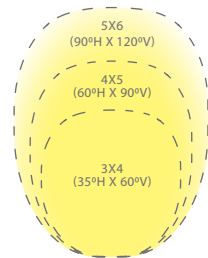

ADJUSTABLE BEAM WALL WASH LED LANDSCAPE

WITH BEAM AND INTEGRAL BRIGHTNESS CONTROL

New!

- Continuously adjustable NEMA beam distribution 3x4 (35°x60°), 4x5 (60°x90°), 5x6 (90°x120°)
- IP66 Rated, protected against powerful water jets
- Solid diecast brass or corrosion resistant aluminum alloy