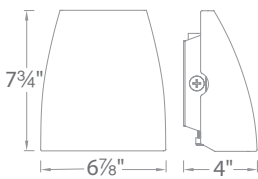

Input	120V-277V
Power	19W/27W/35W
Brightness	Delivered 1390/2075/2750 lm
Comparable	39W/70W/100W HID
Color Temp	3000K
CRI	85
Dimming:	100% - 10% ELV or 0-10V
Rated Life	100,000 hours