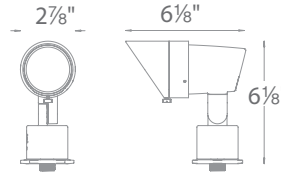

Detachable shroud
 6' lead wire and wire nuts included
 See photometric data on pages 108

Model	Finishes
-------	----------

5012-30BK	Black on Aluminum
5012-30BZ	Bronze on Aluminum
5012-30BBR	Bronze on Brass