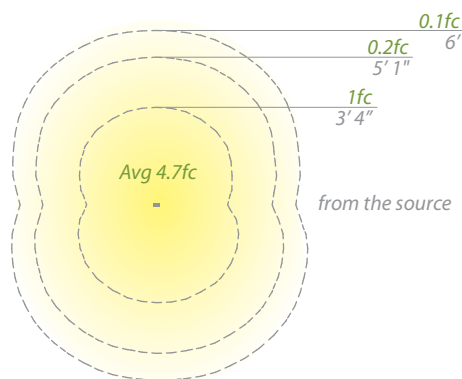

Recommended spacing for installation :

(120V, 277V) 6642, 6643

- Residential: 12.5 to 14.5ft
- Commercial: 8 to 9.5ft

- Sleek linear design blends seamlessly into pathways while providing soft, even illumination