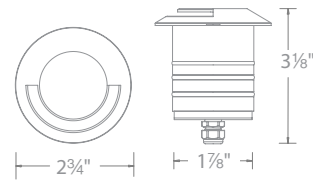

Optional spring clip accessory included
6' Lead Wire included

Optional spring clip accessory included
6' Lead Wire included