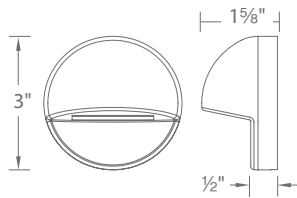

Example: 3011-27BZ

3021

Input	9-15VAC
Power	2.8W / 4.6VA
Brightness	60 lm
Color Temp	2700K Warm white, 3000K Pure white
CRI	90+
Rated Life	50,000 hours

3021-27	2700K	BK	Black on Aluminum
3021-30	3000K	BBR	Bronze on Brass
		BZ	Bronze on Aluminum
		WT	White on Aluminum

Transformer Required (order separately)