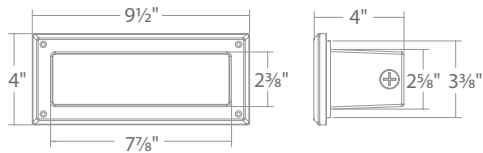

- Retrofits to Hadco or Kichler incandescent brick lights using the existing housings
- Factory-sealed LED light engine
- Die-cast aluminum construction
- 120V direct wire - no driver needed

Open Illumination Brick Light

WL-5105
Opal

Input	120V
Power	5.5W
Brightness	Up to 110 lm
Color tem	3000K Pure White
CRI	90
Dimming:	100% - 10% ELV
Rated Life	80,000 hours

WL-5105-30

- **aBK** Architectural Black
- **aBZ** Architectural Bronze
- **aGH** Architectural Graphite
- **aWT** Architectural White