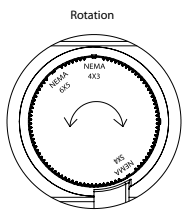

ADJUSTABLE BEAM WALL WASH LED LANDSCAPE

WITH BEAM AND INTEGRAL BRIGHTNESS CONTROL

New!

- Continuously adjustable NEMA beam distribution 3x4 (35°x60°), 4x5 (60°x90°), 5x6 (90°x120°)
- IP66 Rated, protected against powerful water jets
- Solid diecast brass or corrosion resistant aluminum alloy