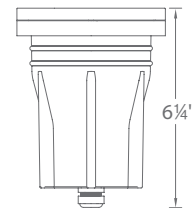

Transformer Required (order separately)

Accessories

Non-slip lens		5030-NSLEN-CC	Clear/patterned	Slip resistant lens
Rock Guard		5030-GRD-BZ 5030-GRD-BBR	Bronze on Aluminum Bronze on Brass	Protects the fixture surface
Optics		LENS-25-AMB LENS-25-GRN LENS-25-RED LENS-25-BLU LENS-25-FR LENS-25-HCL	Amber Green Red Blue Frosted Honeycomb Louver reduces glare	Enhances saturation of florals and foliage
Concrete Pour Kit		5030-PIP-PVC	Shown with temporary dense foam cap	For installation in concrete; five 1/2" NPT threaded holes, PC

6' lead wire and direct burial gel filled wire nuts (12V) or standard wire nuts (120V) included