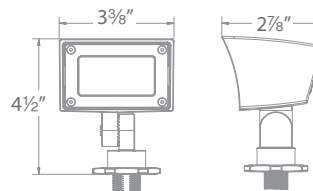

A uniform wide distribution wall wash from a small form factor

Accessories

9" Mounting Stake		9000-ST9-BZ	Bronze	Durable PC stake
14" Mounting Stake		9000-ST14-BZ	Bronze	Durable PC stake
Surface Mount Flange/Stake		5000-SCP-BK 5000-SCP-BZ 5000-SCP-BBR	Black on Aluminum Bronze on Aluminum Bronze on Brass	Includes three 7 inch threaded stainless steel stabilizing pins for ground mounting or surface mounts with four screws or over a junction box
Guardian Mount		9000-SP9-BZ	Stainless Steel	Heavy duty stainless steel spike to position fixture;
Gutter Mount Bracket		5000-GM-BK 5000-GM-BZ	Black on Aluminum Bronze on Aluminum	Stainless steel universal mounting bracket for gutter mounting fixture
Tree Mount Junction Box		5000-TCP-BK 5000-TCP-BZ	Black on Aluminum Bronze on Aluminum	Aluminum box with stainless steel mounting screws; two 1/2" NPT threaded holes, UL 120V Listed
		5000-TCL-BK 5000-TCL-BZ	Black on Aluminum Bronze on Aluminum	Large Aluminum box with stainless steel mounting screws; two 1/2" NPT threaded holes, UL 120V Listed
Large Tree Mount Canopy Strap		5000-TST-BK	Black on Steel and terylene	Ratcheting device with strap to be used with Large Tree Mount Junction Box (5000-TCL)
Optics		LENS-2X3-AMB Amber LENS-2X3-GRN Green LENS-2X3-RED Red	LENS-2X3-BLU Blue LENS-2X3-FR Frosted LENS-2X3-SPR Spread	LENS-2X3-BEL Beam Elongating Enhances saturation of florals and foliage

9" Mounting stake (12V), detachable shroud, 6' lead wire and direct burial gel filled wire nuts (12V) or standard wire nuts (120V) included