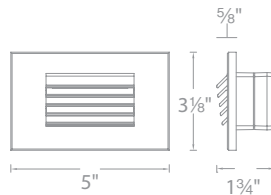

Voltage	Power	Model	Color Temp	Finishes
12V	2W / 3.1VA	4051-27	2700K	BK Black on AL
		4051-30	3000K	BZ Bronze on AL
		4051-AM	Amber	WT White on AL
120V	3.5W	WL-LED120-C	3000K	BK Black on AL
		WL-LED120-AM	Amber	BZ Bronze on AL
				WT White on AL

Example: **4051-30BZ**

Example: **WL-LED120-C-BZ**

Voltage	Power	Model	Color Temp	Finishes
12V	2W / 3.1VA	4061-27	2700K	BK Black on AL
		4061-30	3000K	BZ Bronze on AL
		4061-AM	Amber	WT White on AL
120V	3.5W	WL-LED220-C	3000K	BK Black on AL
		WL-LED220-AM	Amber	BZ Bronze on AL
				WT White on AL

Example: **4061-30BZ**

Example: **WL-LED220-C-BZ**

AL - Aluminum