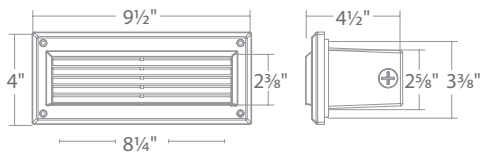

Low Glare Brick Light

WL-5205
Louver

Input	120V
Power	5.5W
Brightness	Up to 45 lm
Color Temp	3000K Pure White
CRI	90
Dimming:	100% - 10% ELV
Rated Life	80,000 hours

WL-5205-30

- **aBK** Architectural Black
- **aBZ** Architectural Bronze
- **aGH** Architectural Graphite
- **aWT** Architectural White