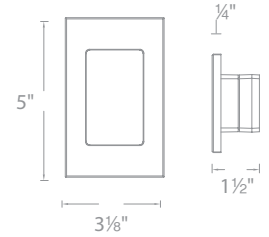

12V & 120V RECTANGULAR STEP & WALL LIGHTS

LED LANDSCAPE

Input:	12V	120V
Brightness:	Up to 28 lm	Up to 40 lm
CRI:	90	90
Dimming:	100% - 10% MLV	100% - 10% ELV
Rated Life:	60,000 hours	50,000 hours

- Tempered glass diffuses light for even illumination
- Die-cast aluminum construction with abrasion-resistant powder-coated finish, or marine-grade stainless steel option available
- Title 24 Compliant (120V only)

Transformer Required (order separately)

Mounts Vertically or Horizontally

Voltage	Power	Model	Color Temp	Finishes
12V	2W / 3.1VA	4071-27	2700K	BK Black on AL
		4071-30	3000K	BZ Bronze on AL
		4071-AM	Amber	SS Stainless Steel
				WT White on AL
120V	3.5W	WL-LED130-C	3000K	BK Black on AL
		WL-LED130-AM	Amber	BZ Bronze on AL
				SS Stainless Steel
				WT White on AL

Example: **4071-27SS**

Example: **WL-LED130-C-SS**

Input:	12V	120V
Brightness:	Up to 17 lm	Up to 36 lm
CRI:	90	90
Dimming:	100% - 10% MLV	100% - 10% ELV
Rated Life:	60,000 hours	50,000 hours

- Louvered design shields glare for visual comfort
- Die-cast aluminum construction with abrasion-resistant powder-coated finish
- Title 24 Compliant (120V only)

Transformer Required (order separately)