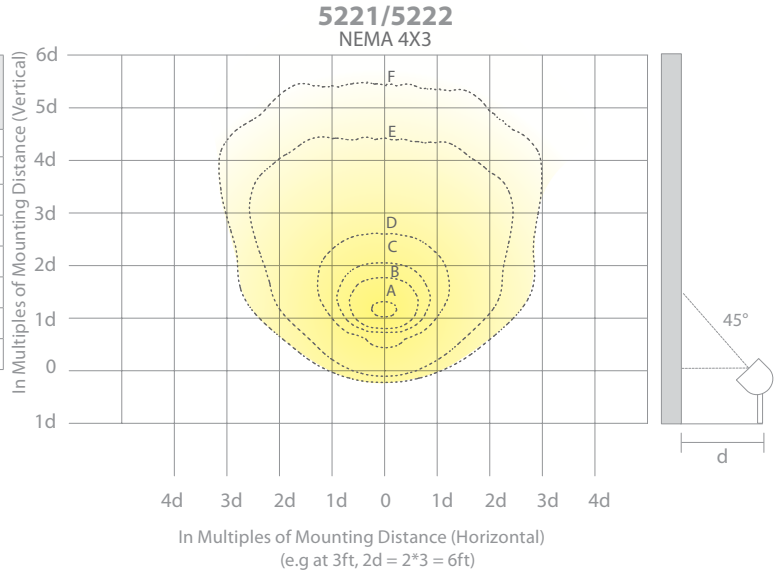

LANDSCAPE LED LANDSCAPE

ADJUSTABLE BEAM WALL WASH PHOTOMETRICS

FIXTURE	MOUNTING DISTANCE (d)	A	B	C	D	E	F
5221/5222 (4X3)	3ft	27.9fc	11.3fc	5.6fc	1.5fc	0.05fc	0.02fc
	4ft	15.7fc	6.3fc	3.2fc	0.85fc	0.03fc	0.01fc
	5ft	10.1fc	4.1fc	2fc	0.53fc	0.02fc	0.01fc
	6ft	7fc	2.8fc	1.4fc	0.37fc	0.01fc	-
	7ft	5.1fc	2.1fc	1fc	0.28fc	0.01fc	-
	8ft	4fc	1.6fc	0.79fc	0.21fc	0.01fc	-
	9ft	3.1fc	1.3fc	0.62fc	0.17fc	0.01fc	-
	10ft	2.5fc	1.0fc	0.51fc	0.14fc	-	-