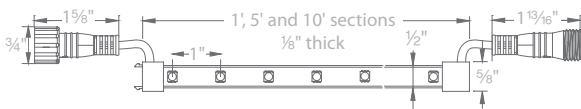

Power 1.5W /ft
Brightness 40 lm /ft on 3500K Setting
Rated Life 80,000 hours

TAPE SELECTION

System	Length	Type
	1 1' Foot	
LED-TCO	5 5' Feet	RGB Color Changing
	10 10' Feet	

Example: **LED-TCO-5-RGB**

CLASS 2 POWER SUPPLY FOR PALETTE OUTDOOR (REQUIRED)

Type	Model	Power	Input	Output
Remote Wet Location	EN-O24100-RB2-T	96W	120V - 277V AC	24V DC Includes a 6 foot lead wire

ACCESSORIES FOR PALETTE OUTDOOR

Signal Wire Master to Slave controller or Slave to Slave	LED-TO24-SW60 LED-TO24-SW120	60 in 120 in
DMX Signal Wire DMX to Master controller	LED-TO24-MW60 LED-TO24-MW120	60 in 120 in
RGB Joiner Cable Extends distance between tape and to controllers	LED-TO24-IC6-RGB LED-TO24-IC12-RGB LED-TO24-IC72-RGB LED-TO24-IC120-RGB	6 in 12 in 72 in 120 in

3-Way "Y" Connector Connects tape sections	LED-TO24-Y-RGB
4 Way "X" Connector Connects tape sections	LED-TO24-X-RGB

Compatible with Palette Outdoor