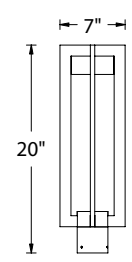

CHAMBER
16" LED OUTDOOR PENDANT

CHAMBER
20" LED OUTDOOR POST MOUNT

	Size	LED Watt	LED Lumens	Delivered Lumens	Finish
PD-W48616	16"	12W	1000	372	BK Black BZ Bronze

Example: **PD-W48616-BK**

	Size	LED Watt	LED Lumens	Delivered Lumens	Finish
PM-W48620	20"	17.5W	1600	634	BK Black BZ Bronze

Example: **PM-W48620-BZ**