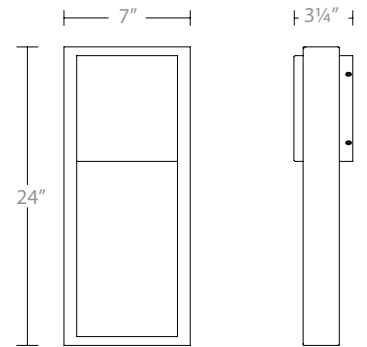

WS-W15912

WS-W15918

WS-W15924

	Size	Watt	LED Lumens	Delivered Lumens	Finish
WS-W15912	12"	10W	800	331	BK <i>Black</i> 
WS-W15918	18"	13W	1000	435	
WS-W15924	24"	16W	1200	571	

Example: **WS-W15912-BK**

ARCHETYPE 18" LED OUTDOOR PENDANT