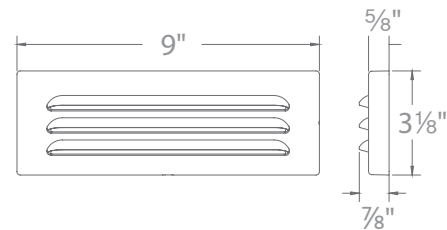

4901-27	2700K
4901-30	3000K

BK	<i>Black on Aluminum</i>
BZ	<i>Bronze on Aluminum</i>
WT	<i>White on Aluminum</i>
BBR	<i>Bronze on Brass</i>