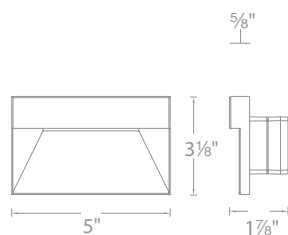

Voltage	Power	Model	Color Temp	Finishes
12V	2W / 3.1VA	4031-27	2700K	BK Black on AL
		4031-30	3000K	BZ Bronze on AL
		4031-AM	Amber	WT White on AL
120V	3.5W	WL-LED110-C	3000K	BK Black on AL
		WL-LED110-AM	Amber	BZ Bronze on AL
				WT White on AL

Example: **4031-30WT**
Example: **WL-LED110-C-WT**

Voltage	Power	Model	Color Temp	Finishes
12V	2W / 3.1VA	4041-27	2700K	BK Black on AL
		4041-30	3000K	BZ Bronze on AL
		4041-AM	Amber	WT White on AL
120V	3.5W	WL-LED210-C	3000K	BK Black on AL
		WL-LED210-AM	Amber	BZ Bronze on AL
				WT White on AL

Example: **4041-30BK**
Example: **WL-LED210-C-BK**

Input:	12V	120V
Brightness:	Up to 2 lm	Up to 3 lm
CRI:	90	90
Dimming:	100% - 10% MLV	100% - 10% ELV
Rated Life:	60,000 hours	50,000 hours

- Geometric design with downward illumination
- Die-cast aluminum construction with abrasion-resistant powder-coated finish
- Title 24 Compliant (120V only)

Transformer Required (order separately)