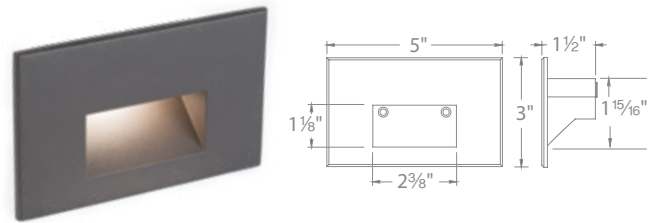

12V

4011-27	2700K
4011-30	3000K
4011-AM	Amber

120V

WL-LED100-C	3000K
WL-LED100-AM	Amber

BBR*	Bronze on Brass
BZ	Bronze on Aluminum
BK	Black on Aluminum
WT	White on Aluminum
SS*	Cast Stainless Steel

Transformer Required (order separately)