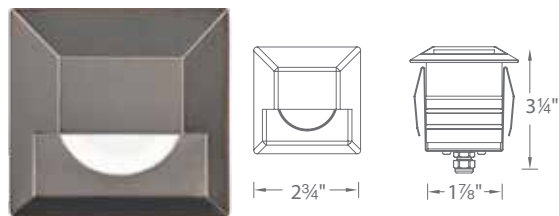

SQUARE 2061

2061-27	2700K	BS	Bronzed Stainless Steel
2061-30	3000K	SS	Stainless Steel

Example: 2061-30BS