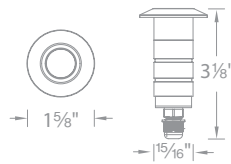

1011-27	2700K	SS	Stainless Steel
1011-30	3000K		

1" Round

1021-27	2700K	SS	Stainless Steel
1021-30	3000K		

1" Square

1051-27	2700K	SS	Stainless Steel
1051-30	2700K		

Optional spring clip accessory included