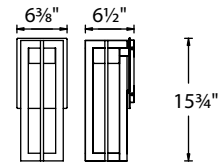

CHAMBER

12", 16", 20", & 25" LED OUTDOOR WALL SCNCE

WS-W48616

Bold Mid-Century Modern look with intersecting aluminum frames and cutting-edge LED light.

Color Temp: 3000K
CRI: 90
Dimming: 100%–10% ELV
Rated Life: 50,000 hours*
Input: 120V (277V special order)

- Solid aluminum construction with weather-resistant finish
- Minimal mounting hardware for easy installation
- Light engine is factory sealed for maximum protection from the elements
- No transformer or driver required

		Size	Watt	LED Lumens	Delivered Lumens	Finish
	WS-W48612	12"	9.5W	800	213	
	WS-W48616	16"	12W	1000	255	
	WS-W48620	20"	18W	1600	519	
	WS-W48625	25"	22W	1800	605	
						BK Black BZ Bronze

Example: **WS-W48616-BK**

For 277V, add an "F" before the finish: **WS-W48616F-BK**