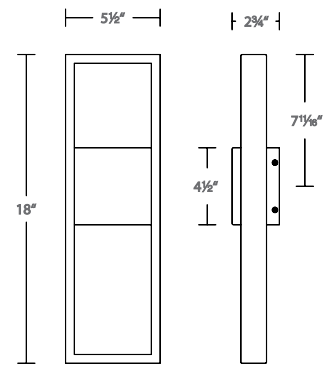

ARCHETYPE 18" LED OUTDOOR SCONCE

Color Temp: 3000K
CRI: 90
Dimming: 100% - 10% ELV
Rated Life: 54,000 hours
Input: 120V

- Aluminum hardware with etched glass diffuser
- No transformer or driver required

A low-profile, artful design adds a distinctive, sophisticated look in any outdoor application.

Size	Watt	LED Lumens	Delivered Lumens	Finish
WS-W13918 18"	16W	1200	427	BK Black

Example: **WS-W13918-BK**