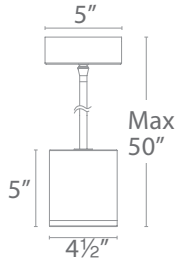

PENDANT

- Die-cast aluminum construction
- Hang straight swivel
- Three 12" and one 6" down rods included

Beam 33°
 Power 16W
 Brightness 800 lm

PD-W2605

- WT** White
- BK** Black
- BZ** Bronze
- GH** Graphite
- AL** Brushed Aluminum