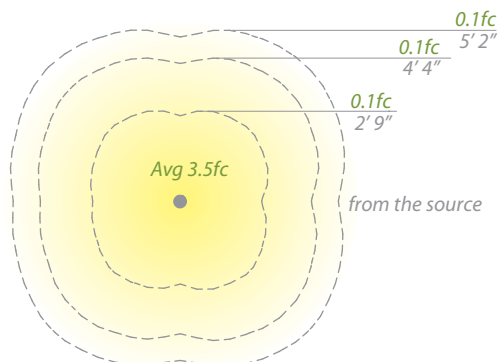

- Residential: 12.5 to 15ft
- Commercial: 8 to 10ft

- Sleek linear design blends seamlessly into pathways while providing soft, even illumination

Mounting accessory included

12V

120V/277V

M6000-STAKE

M6630-CON-KIT