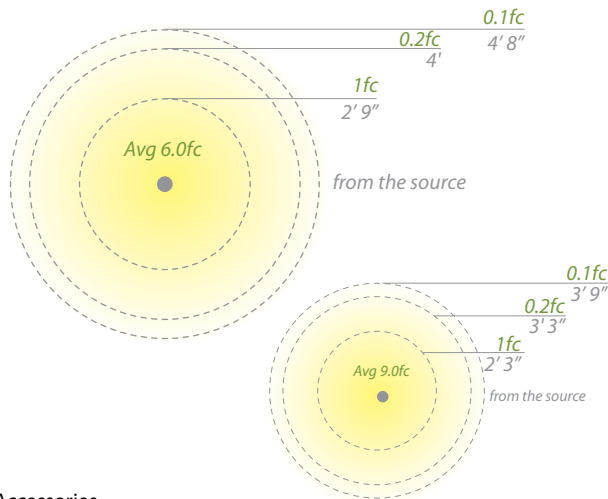

TIKI LED AREA LIGHT

- Sturdy side mount design works well in applications where directional illumination is desired
- Recommended spacing for installation:
  Residential: 7 to 9ft
  Commercial: 5 to 7ft

Input	9-15VAC
Power	6.5W / 9.5VA
Brightness	Up to 225 lm
Color Temp	2700K Warm white, 3000K Pure white
CRI	90
Rated Life	60,000 hours

22"			
6041-27	2700K	BK	Black on Aluminum
6041-30	3000K	BZ	Bronze on Aluminum
		BBR	Bronze on Brass
15"			
6042-27	2700K	BK	Black on Aluminum
6042-30	3000K	BZ	Bronze on Aluminum

Example: 6041-30BBR

9" Mounting stake, 6 foot lead wire, and direct burial gel filled wire nuts included

MINI
TIKI
6042