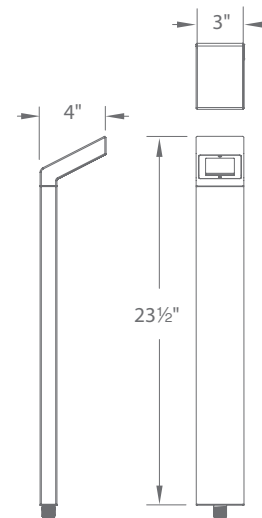

LINEAR LED PATH

- Sleek linear design blends seamlessly into pathways while providing soft, even illumination
- Recommended spacing for installation :
  Residential: 7 to 9ft
  Commercial: 4 to 6ft
- Transformer Required (order separately)

Input	9-15VAC
Power	2.9W / 4.7VA
Brightness	Up to 95 lm
Color Temp	2700K Warm white, 3000K Pure white
CRI	90
Rated Life	60,000 hours

6021-27	2700K	BK	Black on Aluminum
6021-30	3000K	BZ	Bronze on Aluminum

Example: 6021-30BK

14" Mounting stake, 6 foot lead wire, and direct burial gel filled wire nuts included

Accessories

9" Mounting Stake		9000-ST9-BZ	Bronze	Durable PC stake
14" Mounting Stake		9000-ST14-BZ	Bronze	Durable PC stake
Surface Mount Flange/Stake		5000-SCP-BK 5000-SCP-BZ	Black on Aluminum Bronze on Aluminum	Includes three 7 inch threaded stainless steel stabilizing pins for ground mounting or surface mounts with four screws or over a junction box
Guardian Mount		9000-SP9-BZ	Stainless Steel	Heavy duty stainless steel spike to position fixture