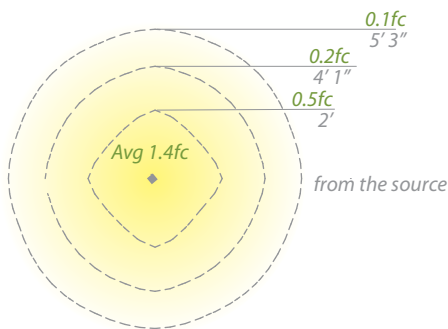

(12V) 6621

- Residential: 12 to 14.5ft
- Commercial: 4 to 6.5ft

Recommended spacing for installation :

(120V, 277V) 6622, 6623

- Residential: 16 to 22ft
- Commercial: 8 to 11ft

- Sleek linear design blends seamlessly into pathways while providing soft, even illumination