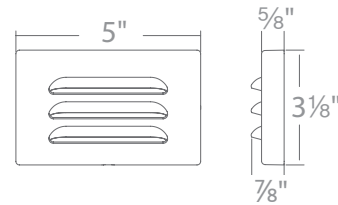

4501-27	2700K
4501-30	3000K

BK	<i>Black on Aluminum</i>
BZ	<i>Bronze on Aluminum</i>
WT	<i>White on Aluminum</i>
BBR	<i>Bronze on Brass</i>