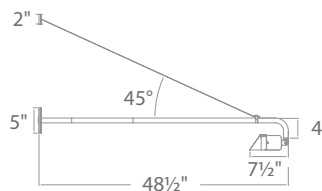

**SINGLE
WP-LED514**

Input	120V
Power	15W
Brightness	Up to 1140 lm
Comparable	150W PAR 38
Color Temp	3000K & 4000K
CRI	85
Dimming:	100% - 10% ELV
Rated Life	50,000 hours

3000K & 4000K *Pure White*

aBK	<i>Architectural Black</i>
aBZ	<i>Architectural Bronze</i>
aGH	<i>Architectural Graphite</i>
aWT	<i>Architectural White</i>