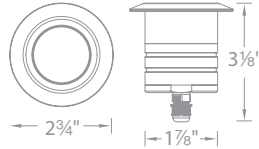

Optional spring clip accessory included

Optional spring clip accessory included

6' Lead Wire included

2000-CON-PVC For installation in concrete. 18" PVC pipe included. Installs onto a 4" outdoor Rated junction box.
2" Concrete Pour Kit

1" APERTURE

Input	9-15VAC	CRI	85
Power	1.9W 3VA	Beam Angle	50°
Brightness	80 lm	Rated Life	70,000 hours
Color Temp	2700K Warm white, 3000K Pure white