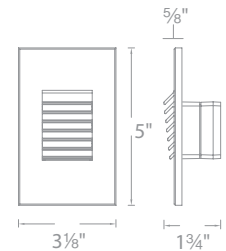

Voltage	Power	Model	Color Temp	Finishes
12V	2W / 3.1VA	4051-27	2700K	BK Black on AL
		4051-30	3000K	BZ Bronze on AL
		4051-AM	Amber	WT White on AL
120V	3.5W	WL-LED120-C	3000K	BK Black on AL
		WL-LED120-AM	Amber	BZ Bronze on AL
				WT White on AL

Example: **4051-30BZ**

Example: **WL-LED120-C-BZ**

Voltage	Power	Model	Color Temp	Finishes
12V	2W / 3.1VA	4061-27	2700K	BK Black on AL
		4061-30	3000K	BZ Bronze on AL
		4061-AM	Amber	WT White on AL
120V	3.5W	WL-LED220-C	3000K	BK Black on AL
		WL-LED220-AM	Amber	BZ Bronze on AL
				WT White on AL

Example: **4061-30BZ**

Example: **WL-LED220-C-BZ**

AL - Aluminum