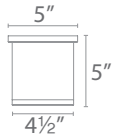

TUBE LED DECORATIVE CEILING MOUNT

- Ceiling mount
- Die-cast aluminum construction

Beam 35°
Power 16W
Brightness 800 lm

FM-W2605

- **WT** White
- **BK** Black
- **BZ** Bronze
- **GH** Graphite
- **AL** Brushed Aluminum

Example: FM-W2605-WT