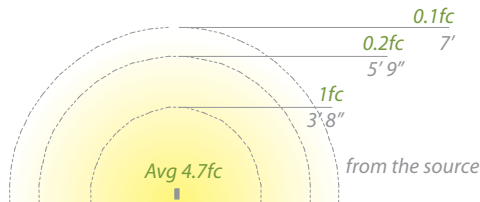

BALANCE SINGLE LED PATH

- Sleek linear design blends seamlessly into pathways while providing soft, even illumination
- Recommended spacing for installation :
  Residential: 11 to 13ft
  Commercial: 7 to 9ft
- Transformer Required (order separately)

Input	9-15VAC
Power	6.5W / 11.5VA
Brightness	Up to 275 lm
Color Temp	2700K Warm white, 3000K Pure white
CRI	90
Rated Life	60,000 hours

6061-27	2700K	BK	Black on Aluminum
6061-30	2700K	BZ	Bronze on Aluminum

Example: 6061-30BZ

9" Mounting stake, 6 foot lead wire, and direct burial gel filled wire nuts included

Accessories

9" Mounting Stake		9000-ST9-BZ	Bronze	Durable PC stake
14" Mounting Stake		9000-ST14-BZ	Bronze	Durable PC stake
Surface Mount Flange/Stake		5000-SCP-BK 5000-SCP-BZ	Black on Aluminum Bronze on Aluminum	Includes three 7 inch threaded stainless steel stabilizing pins for ground mounting or surface mounts with four screws or over a junction box
Guardian Mount		9000-SP9-BZ	Stainless Steel	Heavy duty stainless steel spike to position fixture