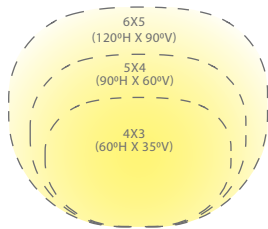

ADJUSTABLE BEAM WALL WASH LED LANDSCAPE

WITH BEAM AND INTEGRAL BRIGHTNESS CONTROL

New!

- Continuously adjustable NEMA beam distribution 3x4 (35°x60°), 4x5 (60°x90°), 5x6 (90°x120°)
- IP66 Rated, protected against powerful water jets
- Solid diecast brass or corrosion resistant aluminum alloy