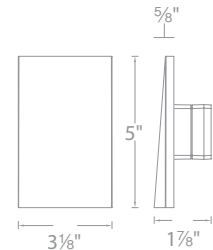

12V & 120V RECTANGULAR STEP & WALL LIGHTS

LED LANDSCAPE

Input:	12V	120V
Brightness:	Up to 4 lm	Up to 4 lm
CRI:	90	90
Dimming:	100% - 10% MLV	100% - 10% ELV
Rated Life:	60,000 hours	50,000 hours

- Fluid decorative profile with full cut-off illumination
- Die-cast aluminum construction with abrasion-resistant powder-coated finish
- Title 24 Compliant (120V only)

Transformer Required (order separately)