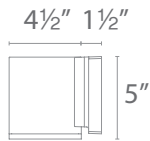

- Mounts up or down
- Die-cast aluminum construction

Beam 33°
Power 16W
Brightness 800 lm

WS-W2605

WT White
BK Black
BZ Bronze
GH Graphite
AL Brushed Aluminum

Example: WS-W2605-AL