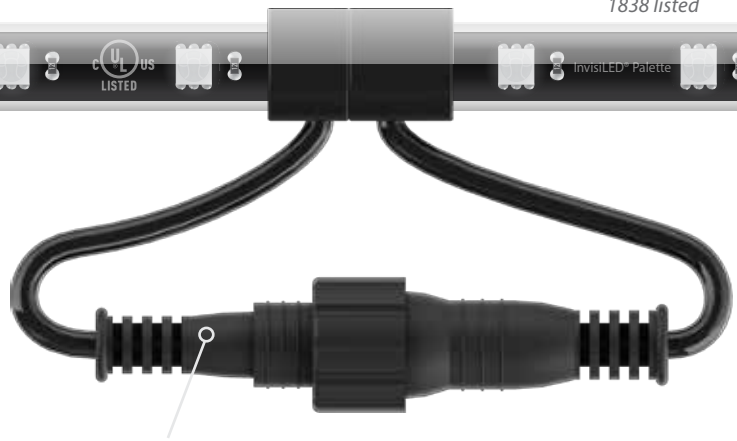

Double insulated PVC encasement and distinct electrical and mechanical junctions allow for seemingly endless runs that can be powered separately

CONTROLLER FOR PALETTE OUTDOOR (REQUIRED)

Master Controller (required)	LED-TO24-CM	4 function wired controller
Wireless Controller (required)	LED-TO24-WS	4 function wireless controller
Slave Controller (optional)	LED-TO24-CS	Connects to Master Controller, adding 40 ft run Compatible with Palette Outdoor

Surface Mounting Clip Secures on both edges	LED-TO24-C1	10 pcs 20 Screws
Edge Mounting Clip Secures on one edge	LED-TO24-C2	10 pcs 10 Screws
Invisible Clip Holds from the underside	LED-TO24-C3	10 pcs 10 Screws

Clips to hold indoor InvisiLED tapes, Pro Outdoor, Palette Outdoor, Landscape Tape Light

End Cap 1 cut and 1 male end cap	LED-TO24-EC	Black

Compatible with Pro Outdoor, Palette Outdoor, Landscape Tape Light

Clear Channel	LED-TO24-CH5	5 feet

Includes a diffuser, two end caps, and five screws. (Pro Outdoor, Palette Outdoor, Landscape Tape Light snap in to hold outdoor InvisiLED tapes).