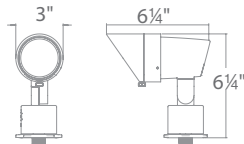

- Color changing
- App-controlled brightness
- IP66 Rated (Accent, Wall Wash), IP67 Rated (Inground)
- Solid die-cast brass
- Factory sealed water tight fixtures
- 6' lead wire
- Constant output for 9V-15V input

ACCENT 12V COLOR CHANGING

Color and brightness controlled with ilumenight™ mobile app

Input
Power
Brightness
Beam Angle
CRI
Rated Life

9-15VAC
0.5W to 14.5W / 1VA to 17VA
Up to 355 lm
15° to 60°
95+
45,000 hours

Model	Finishes
5011-CCBRR	Bronze on Brass
5011-CCBZ	Bronze on Aluminum

See page 18 for accessories

9" Mounting stake (12V), Detachable shroud, 6' lead wire and direct burial get filled wire nuts (12V)