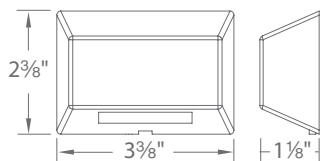

Input	9-15VAC
Power	2.8W / 4.6VA
Brightness	75 lm
Color Temp	2700K Warm white, 3000K Pure white
CRI	90+
Rated Life	50,000 hours

3031-27	2700K	BK	Black on Aluminum
3031-30	3000K	BBR	Bronze on Brass
		BZ	Bronze on Aluminum
		WT	White on Aluminum

Transformer Required (order separately)

Example: 3031-27BZ

See photometric data for 3011, 3021, 3031 on pages 104-106
6' lead wire and direct burial gel filled wire nuts included