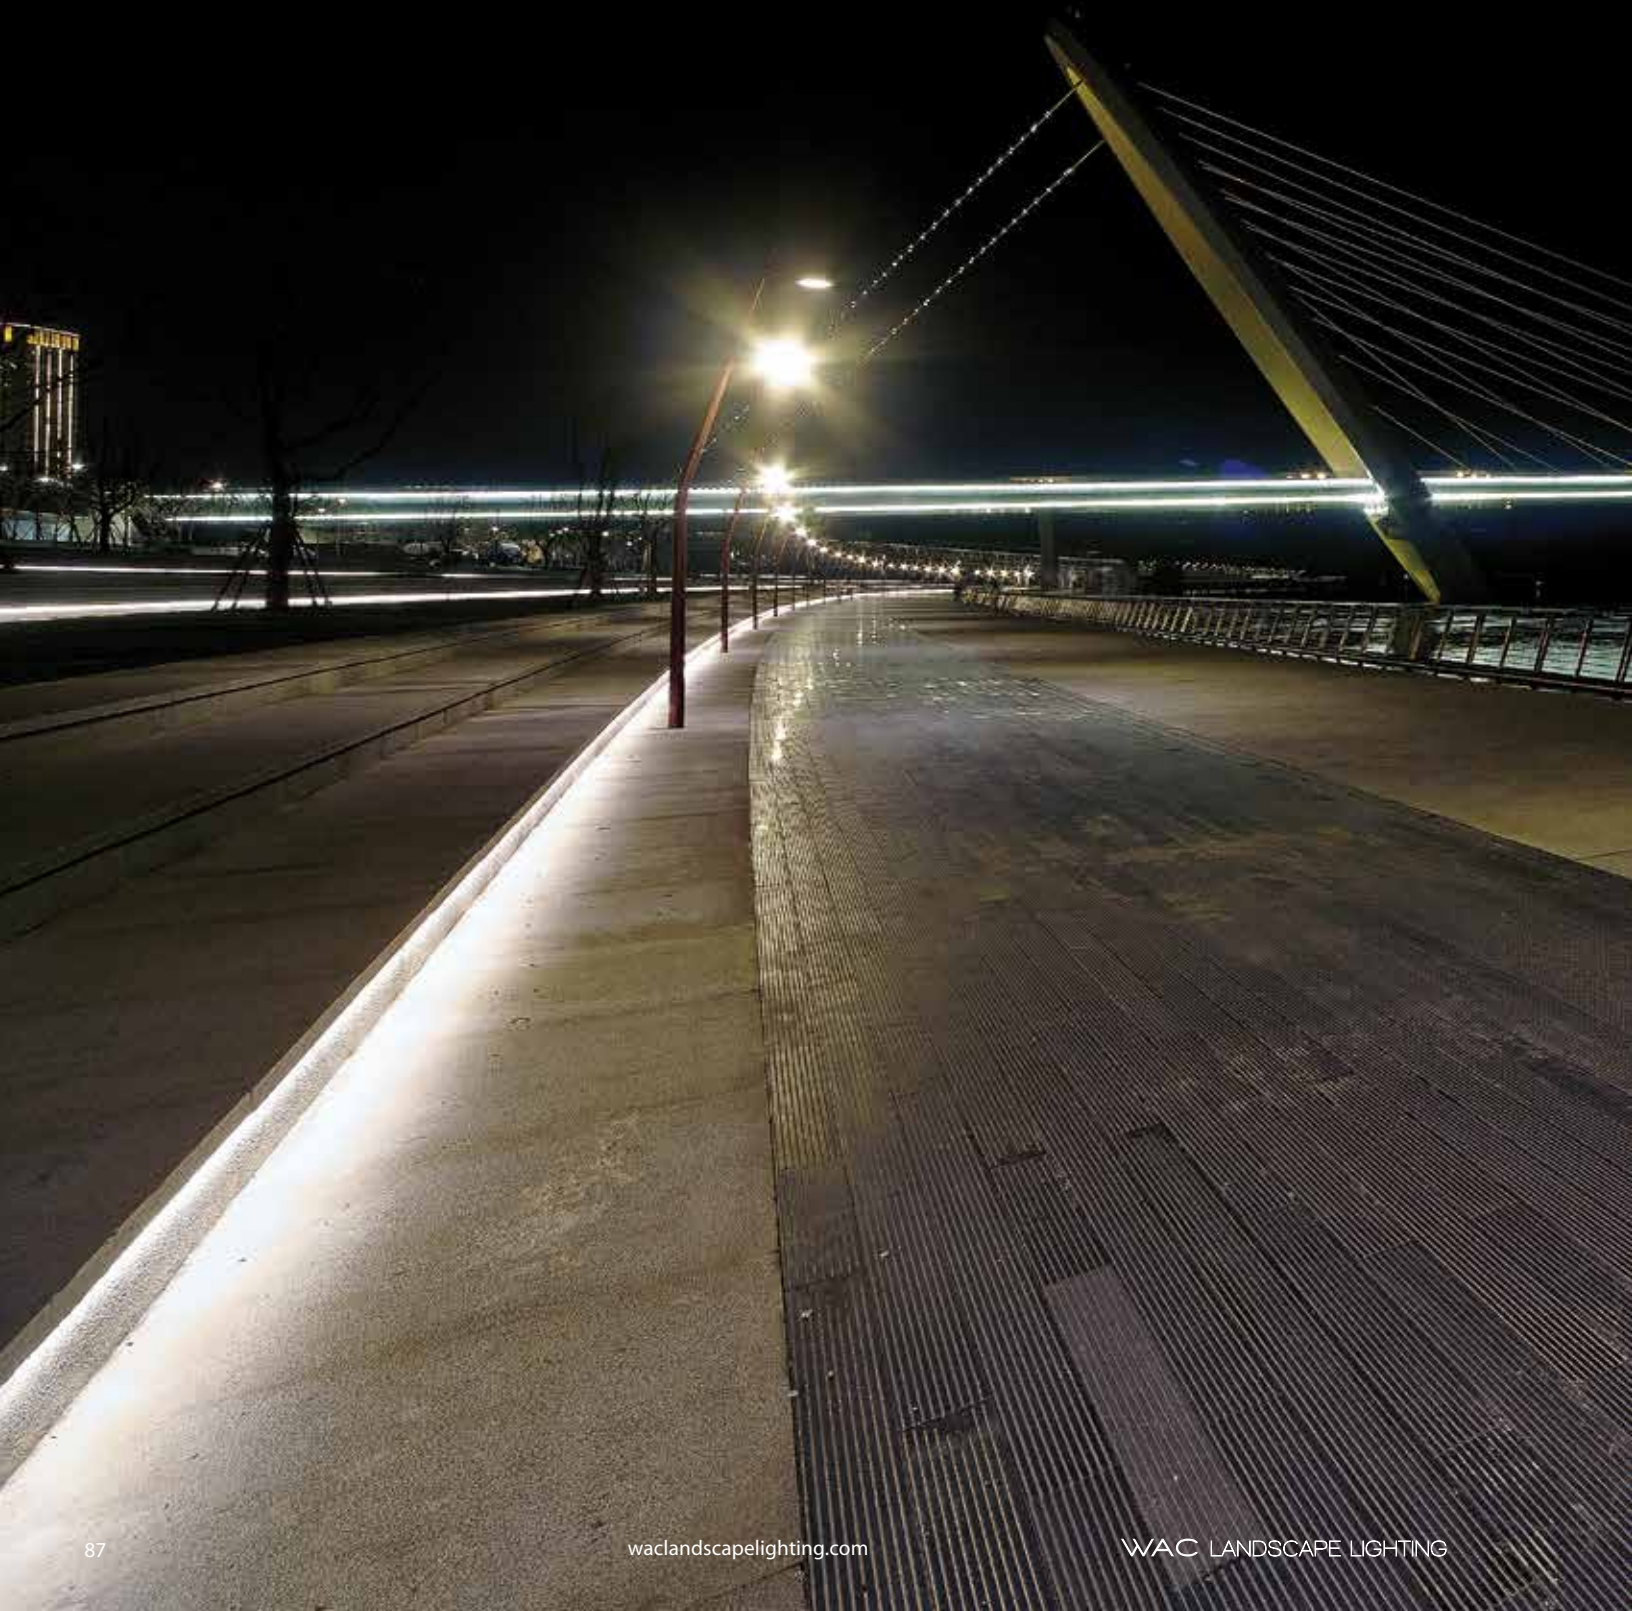

SUBMERSIBLE OUTDOOR TAPE LIGHTING