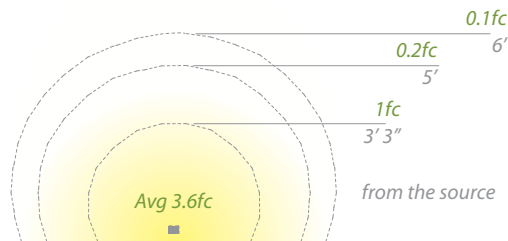

QUAD LED PATH

- Sleek linear design blends seamlessly into pathways while providing soft, even illumination
- Recommended spacing for installation :
  Residential: 8 to 10ft
  Commercial: 5 to 7ft
- Transformer Required (order separately)

Input	9-15VAC
Power	3W / 4.5VA
Brightness	Up to 100 lm
Color Temp	2700K Warm white, 3000K Pure white
CRI	90
Rated Life	60,000 hours

6091-27	2700K	BZ Bronze on Aluminum
6091-30	3000K	

Example: 6091-30BZ

14" Mounting stake, 6 foot lead wire, and direct burial gel filled wire nuts included

Accessories

9" Mounting Stake		9000-ST9-BZ	Bronze	Durable PC stake
14" Mounting Stake		9000-ST14-BZ	Bronze	Durable PC stake
Surface Mount Flange/Stake		5000-SCP-BK 5000-SCP-BZ	Black on Aluminum Bronze on Aluminum	Includes three 7 inch threaded stainless steel stabilizing pins for ground mounting or surface mounts with four screws or over a junction box
Guardian Mount		9000-SP9-BZ	Stainless Steel	Heavy duty stainless steel spike to position fixture