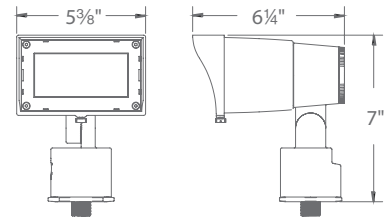

ADJUSTABLE BEAM WALL WASH LED LANDSCAPE

WITH BEAM AND INTEGRAL BRIGHTNESS CONTROL

New!

12V

- Continuously adjustable NEMA beam distribution 3x4 (35°x60°), 4x5 (60°x90°), 5x6 (90°x120°)
- Integral brightness control
- Rotatable fixture head for vertical distribution

Transformer Required (order separately)

Input Power	9 - 15VAC
Brightness	3W to 25W/4.4VA-27.8VA
Beam Angle	200 lm to 1500 lm
CRI	Assorted NEMA distributions
Rated Life	85
	70,000 hours

120V

- Continuously adjustable NEMA beam distribution 3x4 (35°x60°), 4x5 (60°x90°), 5x6 (90°x120°)
- Integral brightness control
- Simple to retrofit existing line voltage systems or coordinate well with a new commercial landscape job

Input Power	110V - 120VAC
Brightness	3W to 25W
Beam Angle	200 lm to 1550 lm
CRI	Assorted NEMA distributions
Rated Life	85
	45,000 hours

5221-27 2700K	BK	Black on Aluminum
	BZ	Bronze on Aluminum
	BBR	Bronze on Brass

5222-27 2700K	BK	Black on Aluminum
	BZ	Bronze on Aluminum
	BBR	Bronze on Brass

5221-30 3000K	BK	Black on Aluminum
	BZ	Bronze on Aluminum
	BBR	Bronze on Brass

5222-30 3000K	BK	Black on Aluminum
	BZ	Bronze on Aluminum
	BBR	Bronze on Brass

Architectural beam distributions from 3x4 to 4x5 to 5x6 proportions and everything in between.

Always a uniform wide beam wash of light.

See photometric data on pages 114

Accessories

14" Mounting Stake		9000-ST14-BZ	Bronze	Durable PC stake
Surface Mount Flange/Stake		5000-SCP-BK 5000-SCP-BZ 5000-SCP-BBR	Black on Aluminum Bronze on Aluminum Bronze on Brass	Includes three 7 inch threaded stainless steel stabilizing pins for ground mounting or surface mounts with four screws or over a junction box
Guardian Mount		9000-SP9-BZ	Stainless Steel	Heavy duty stainless steel spike to position fixture;
Gutter Mount Bracket		5000-GM-BK 5000-GM-BZ	Black on Aluminum Bronze on Aluminum	Stainless steel universal mounting bracket for gutter mounting fixture
Tree Mount Junction Box		5000-TCP-BK 5000-TCP-BZ	Black on Aluminum Bronze on Aluminum	Aluminum box with stainless steel mounting screws; two 1/2" NPT threaded holes, UL 120V Listed
		5000-TCL-BK 5000-TCL-BZ	Black on Aluminum Bronze on Aluminum	Large Aluminum box with stainless steel mounting screws; two 1/2" NPT threaded holes, UL 120V Listed
Large Tree Mount Canopy Strap		5000-TST-BK	Black on Steel and terylene	Ratcheting device with strap to be used with Large Tree Mount Junction Box (5000-TCL)
Optics		LENS-3X5-AMB Amber LENS-3X5-GRN Green LENS-3X5-RED Red	LENS-3X5-BLU Blue LENS-3X5-FR Frosted LENS-3X5-SPR Spread	LENS-3X5-BEL Beam Elongating Enhances saturation of florals and foliage

14" Mounting stake (12V), detachable shroud, 6' lead wire and direct burial gel filled wire nuts (12V) or standard wire nuts (120V) included