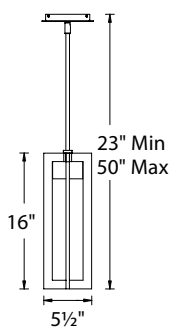

CHAMBER
16" LED OUTDOOR PENDANT

CHAMBER
20" LED OUTDOOR POST MOUNT

	Size	LED Watt	LED Lumens	Delivered Lumens	Finish
PD-W48616	16"	12W	1000	372	BK Black BZ Bronze

Example: **PD-W48616-BK**

	Size	LED Watt	LED Lumens	Delivered Lumens	Finish
PM-W48620	20"	17.5W	1600	634	BK Black BZ Bronze

Example: **PM-W48620-BZ**