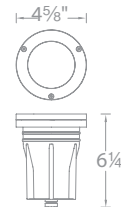

6' lead wire and wire nuts included
 See photometric data on pages 111

Model	Finishes
-------	----------

5032-30BZ	Bronze on Aluminum
5032-30BBR	Bronze on Brass

BOLLARDS 120V-277V

Scoop
See pages 69-70

Chamber
See pages 71-72