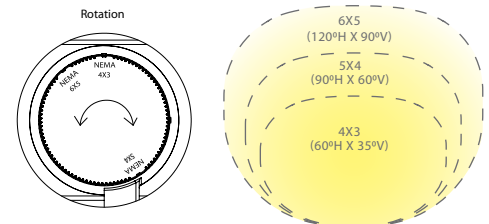

BEAM ANGLE

Architectural beam distributions from 3x4 to 4x5 to 5x6 proportions and everything in between.

Rotatable fixture head for vertical distribution

Always a uniform wide beam wash of light

NEMA 4X3: 60 degrees by 35 degrees

NEMA 5X4: 90 degrees by 60 degrees

NEMA 6X5: 120 degrees by 90 degrees

FLEXIBILITY/OPTIONS

Multiple OPTIONS for FLEXIBILITY:

Marine-grade Brass or Corrosion Resistant Aluminum Bronze or Black finishes.

2700K, 3000K, or 4000K

12V or 120V

Color lens & optical lens option

Tree mount, wall mount option

Suitable for use as a Wall Wash Light

LED Hardscape Quick Release

BRIGHTNESS

Fixture lumen output range of 10lm to 350lm can be accomplished. In wattage, this translates to a range from 0.5W to 8.5W of LED power. This is all accomplished with a screwdriver for brightness adjustment.