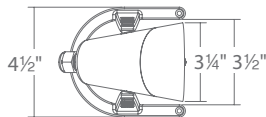

UNDERWATER SPOT LED LANDSCAPE

676 listed

- Machined brass thumb screws
- Cast brass construction
- IP68 Rated, suitable for continuous immersion
- Under water in depths up to 3'
- Factory sealed water tight fixtures
- 30' long lead wire
- Limited lifetime warranty

Transformer Required (order separately)

Input	12-15VAC
Power	10W / 11.2VA
Brightness	780 lm
Beam Angle	60°
Color Temp	3000K Pure White
CRI	85
Rated Life	50,000 hours

5511-30 | **NB** Natural Brass

Accessories *Submersible luminaires*

Wall Wash Optics	LENS-20-AMB Amber LENS-20-GRN Green LENS-20-RED Red	LENS-20-BLU Blue LENS-20-FR Frosted LENS-20-SPR Spread	Enhances saturation of florals and foliage and turtle friendly
Direct Burial Waterproof Wire Nuts	9020-WNT-BK	Silicone filled wire nut with gasket (Pack of 20pcs)	

Detachable shroud and direct burial gel filled wire nuts (12V) or standard wire nuts (120V) included