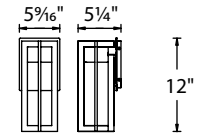

CHAMBER

12", 16", 20", & 25" LED OUTDOOR WALL SCNCE

WS-W48612