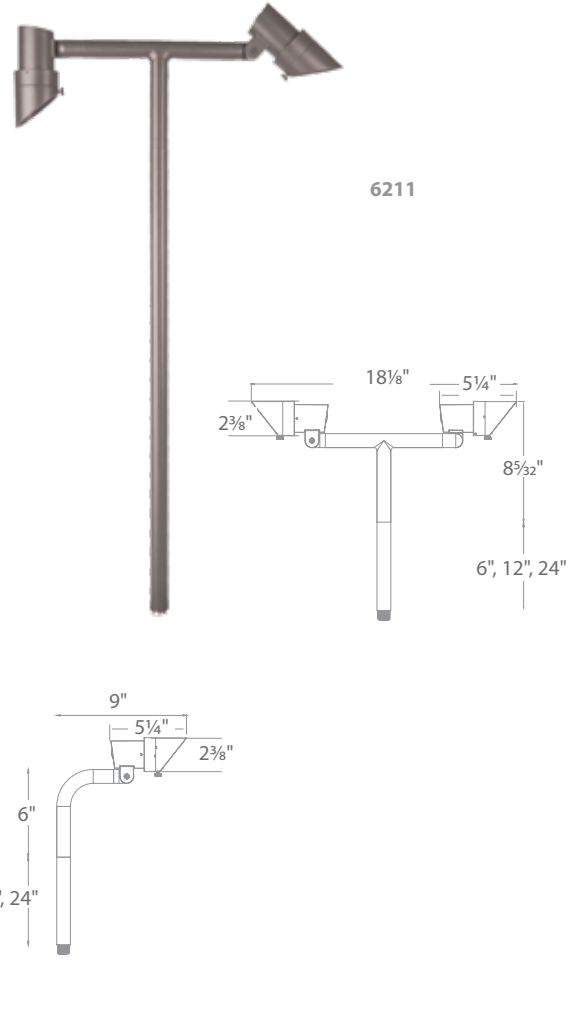

Example: 6111-30BBR

Guardian mount, 6 foot lead wire, and direct burial gel filled wire nuts included

See photometric data on page 109

Accessories

5" Long Shroud		5111-LSHR-BK 5111-LSHR-BZ 5111-LSHR-BBR	Black on Aluminum Bronze on Aluminum Bronze on Brass	Reduce glare; ideal for downlighting application
14" Mounting Stake		9000-ST14-BZ	Bronze	Durable PC stake
Surface Mount Flange/Stake		5000-SCP-BK 5000-SCP-BZ 5000-SCP-BBR	Black on Aluminum Bronze on Aluminum Bronze on Brass	Includes three 7 inch threaded stainless steel stabilizing pins for ground mounting or surface mounts with four screws or over a junction box
Guardian Mount		9000-SP9-BZ	Stainless Steel	Heavy duty stainless steel spike to position fixture;