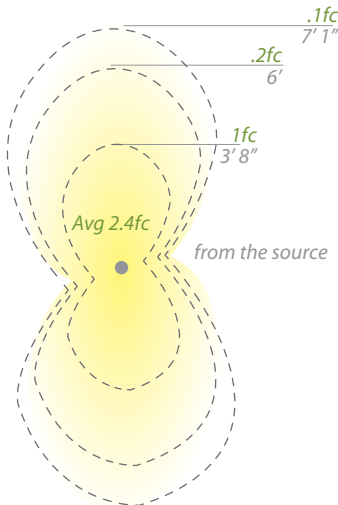

SCOOP 12V/120V/277V LED BOLLARD

12V

Input Power	9-15VAC
Brightness	7.8W/8.5VA
Color Temp	Up to 180 lm
	2700K Warm white, 3000K Pure white
CRI	90
Rated Life	60,000 hours

120V

Input Power	120V
Brightness	12.5W
Color Temp	Up to 350 lm
	2700K Warm white, 3000K Pure white
CRI	90
Rated Life	60,000 hours

277V

Input Power	277V
Brightness	13.2W
Color Temp	Up to 370 lm
	2700K Warm white, 3000K Pure white
CRI	90
Rated Life	60,000 hours

6611-27 2700K **BK** Black on Aluminum
6611-30 3000K **BZ** Bronze on Aluminum

6612-27 2700K **BK** Black on Aluminum
6612-30 3000K **BZ** Bronze on Aluminum

6613-27 2700K **BK** Black on Aluminum
6613-30 3000K **BZ** Bronze on Aluminum

Transformer Required (order separately)

MLV dimming only

TRIAC or ELV dimming

ELV dimming only

Example: 6611-30BK

Recommended spacing for installation :

(12V) 6611

- Residential: 5 to 6ft
- Commercial: 3 to 4ft

Recommended spacing for installation:

(120V, 277V) 6612, 6613

- Residential: 6.5 to 7.5ft
- Commercial: 4.5 to 5.5ft