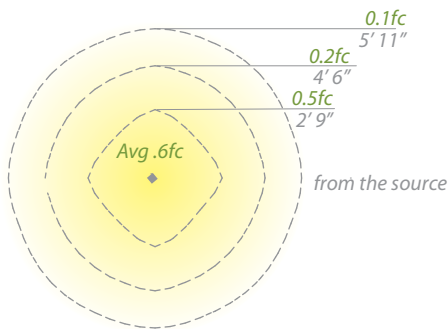

(12V) 6621

- Residential: 12 to 14.5ft
- Commercial: 4 to 6.5ft

Recommended spacing for installation :

(120V, 277V) 6622, 6623

- Residential: 16 to 22ft
- Commercial: 8 to 11ft

- Sleek linear design blends seamlessly into pathways while providing soft, even illumination