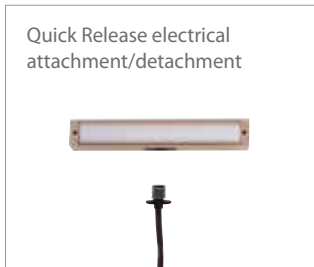

Length	Model	Color Temp	Wattage	Max Lumens	Finishes
3" *	7032-27 7032-30	2700K Warm White* 3000K Pure White*	1.5W, 2.5VA	50	BZ Bronze on Aluminum GH Graphite SD Sand
6"	7062-27/30	2700K Warm White 3000K Pure White	4.5W, 5.6VA	110	BZ Bronze on Aluminum BBR Bronze on Brass GH Graphite SD Sand
12"	7122-27/30	2700K Warm White 3000K Pure White	7.0W, 7.3VA	230	BZ Bronze on Aluminum BBR Bronze on Brass GH Graphite SD Sand
18"	7182-27/30	2700K Warm White 3000K Pure White	8.5W, 8.5VA	350	BZ Bronze on Aluminum GH Graphite SD Sand

Example: **7182-27/30SD**