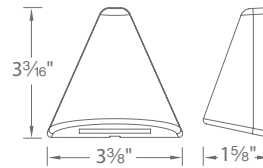

Example: 3021-30BZ

3031