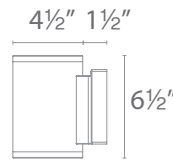

- Die-cast aluminum construction

Beam 33°
Power 30W
Brightness 1750 lm

WS-W2604

WT White
BK Black
BZ Bronze
GH Graphite
AL Brushed Aluminum

Example: WS-W2604-AL