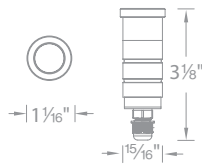

1011-27	2700K	SS	Stainless Steel
1011-30	3000K		

1" Round

1021-27	2700K	SS	Stainless Steel
1021-30	3000K		

1" Square

1051-27	2700K	SS	Stainless Steel
1051-30	2700K		

Optional spring clip accessory included