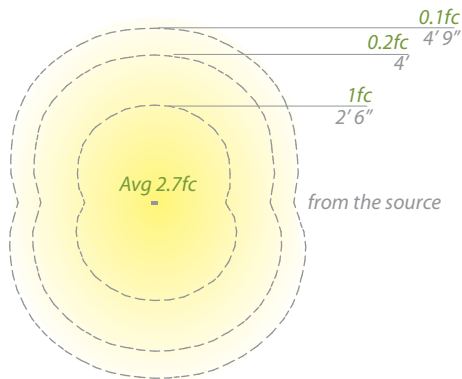

Recommended spacing for installation :

(120V, 277V) 6642, 6643

- Residential: 12.5 to 14.5ft
- Commercial: 8 to 9.5ft

- Sleek linear design blends seamlessly into pathways while providing soft, even illumination