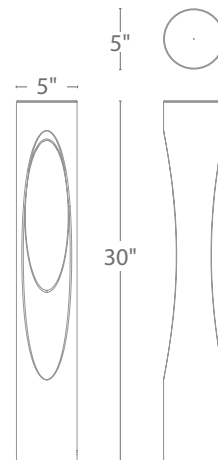

- Residential: 6.5 to 7.5ft
- Commercial: 4.5 to 5.5ft

- Sleek linear design blends seamlessly into pathways while providing soft, even illumination

Mounting accessory included

M6000-STAKE

M6610-CON-KIT

Even illumination front and back