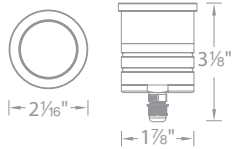

Optional spring clip accessory included

Optional spring clip accessory included

6' Lead Wire included

2000-CON-PVC For installation in concrete. 18" PVC pipe included. Installs onto a 4" outdoor Rated junction box.
2" Concrete Pour Kit

1" APERTURE

Input	9-15VAC	CRI	85
Power	1.9W 3VA	Beam Angle	50°
Brightness	80 lm	Rated Life	70,000 hours
Color Temp	2700K Warm white, 3000K Pure white