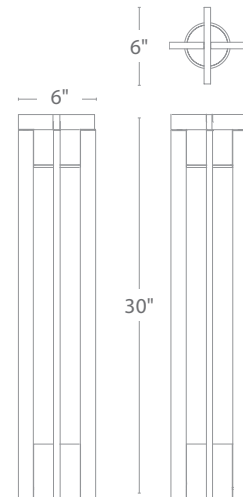

- Sleek linear design blends seamlessly into pathways while providing soft, even illumination