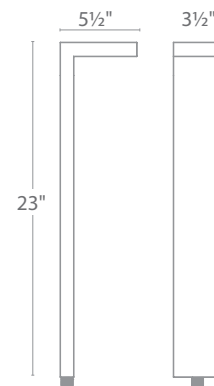

LEDGE LED PATH

- Sleek linear design blends seamlessly into pathways while providing soft, even illumination
- Recommended spacing for installation:
  Residential: 8 to 10ft
  Commercial: 5 to 7ft
- Transformer Required (order separately)

Input	9-15VAC
Power	3.0W / 4.5VA
Brightness	Up to 105 lm
Color Temp	2700K Warm white, 3000K Pure white
CRI	90
Rated Life	60,000 hours

6081-27	2700K	BK	Black on Aluminum
6081-30	3000K	BZ	Bronze on Aluminum

Example: 6081-27BZ
14" Mounting stake, 6 foot lead wire, and direct burial gel filled wire nuts included

Accessories

9" Mounting Stake		9000-ST9-BZ	Bronze	Durable PC stake
14" Mounting Stake		9000-ST14-BZ	Bronze	Durable PC stake
Surface Mount Flange/Stake		5000-SCP-BK 5000-SCP-BZ 5000-SCP-BBR	Black on Aluminum Bronze on Aluminum Bronze on Brass	Includes three 7 inch threaded stainless steel stabilizing pins for ground mounting or surface mounts with four screws or over a junction box
Guardian Mount		9000-SP9-BZ	Stainless Steel	Heavy duty stainless steel spike to position fixture