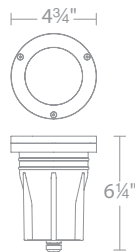

3" INGROUND 12V COLOR CHANGING

Color and brightness controlled with ilumenight™ mobile app

Input
Power
Brightness
Beam Angle
CRI
Rated Life

9-15VAC
0.5W to 14.5W / 1VA to 17VA
Up to 250 lm
15° to 60°
95+
45,000 hours

Model	Finishes
5031-CCBRR	Bronze on Brass

See page 26 for accessories

6' lead wire and direct burial get filled wire nuts (12V)