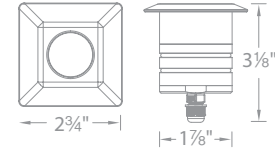

Optional spring clip accessory included

Optional spring clip accessory included

6' Lead Wire included

2000-CON-PVC For installation in concrete. 18" PVC pipe included. Installs onto a 4" outdoor Rated junction box.
2" Concrete Pour Kit

1" APERTURE

Input	9-15VAC	CRI	85
Power	1.9W 3VA	Beam Angle	50°
Brightness	80 lm	Rated Life	70,000 hours
Color Temp	2700K Warm white, 3000K Pure white