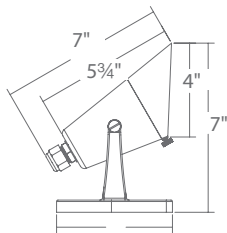

UNDERWATER SPOT LED LANDSCAPE

676 listed

- Machined brass thumb screws
- Cast brass construction
- IP68 Rated, suitable for continuous immersion
- Under water in depths up to 3'
- Factory sealed water tight fixtures
- 30' long lead wire
- Limited lifetime warranty

Transformer Required (order separately)

Input	12-15VAC
Power	10W / 11.2VA
Brightness	780 lm
Beam Angle	60°
Color Temp	3000K Pure White
CRI	85
Rated Life	50,000 hours

5511-30 | **NB** Natural Brass

Accessories *Submersible luminaires*

Wall Wash Optics	LENS-20-AMB Amber LENS-20-GRN Green LENS-20-RED Red	LENS-20-BLU Blue LENS-20-FR Frosted LENS-20-SPR Spread	Enhances saturation of florals and foliage and turtle friendly
Direct Burial Waterproof Wire Nuts	9020-WNT-BK	Silicone filled wire nut with gasket (Pack of 20pcs)	

Detachable shroud and direct burial gel filled wire nuts (12V) or standard wire nuts (120V) included