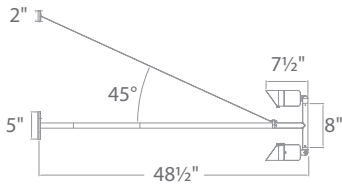

DOUBLE WP-LED529

Input	120V
Power	30W
Brightness	Up to 1140 lm x2
Comparable	150W x2 PAR 38
Color Temp	3000K & 4000K
CRI	85
Dimming:	100% - 10% ELV
Rated Life	50,000 hours

3000K & 4000K *Pure White*

aBK	<i>Architectural Black</i>
aBZ	<i>Architectural Bronze</i>
aGH	<i>Architectural Graphite</i>
aWT	<i>Architectural White</i>