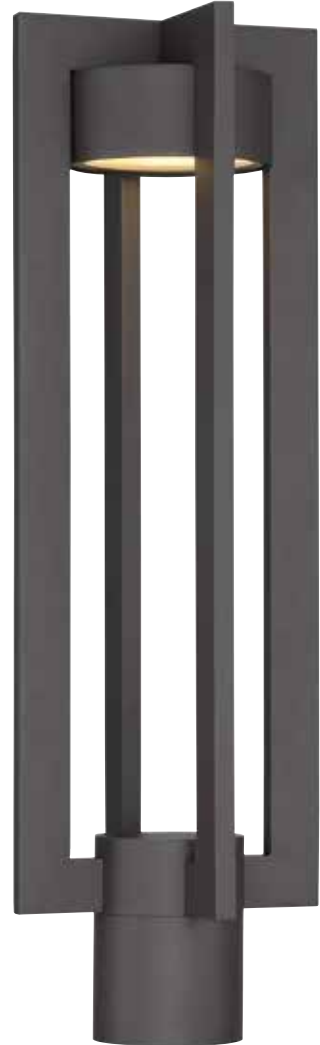

CHAMBER
16" LED OUTDOOR PENDANT

CHAMBER
20" LED OUTDOOR POST MOUNT

	Size	LED Watt	LED Lumens	Delivered Lumens	Finish
PD-W48616	16"	12W	1000	372	BK Black BZ Bronze

Example: **PD-W48616-BK**

	Size	LED Watt	LED Lumens	Delivered Lumens	Finish
PM-W48620	20"	17.5W	1600	634	BK Black BZ Bronze

Example: **PM-W48620-BZ**