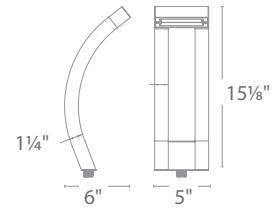

SLIDE LED PATH

- Sleek linear design blends seamlessly into pathways while providing soft, even illumination
- Recommended spacing for installation:
  Residential: 9 to 11ft
  Commercial: 5 to 7ft
- Transformer Required (order separately)

Input 9-15VAC
Power 3.0W / 4.5VA
Brightness Up to 95 lm
Color Temp 3000K
CRI 90
Rated Life 60,000 hours

3000K Pure White

6311- Small
6321- Large **BZ** Bronze on Aluminum

14" Mounting stake, 6 foot lead wire, and direct burial gel filled wire nuts included