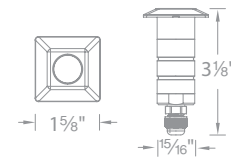

1011-27	2700K	SS	Stainless Steel
1011-30	3000K		

1" Round

1021-27	2700K	SS	Stainless Steel
1021-30	3000K		

1" Square

1051-27	2700K	SS	Stainless Steel
1051-30	2700K		

Optional spring clip accessory included