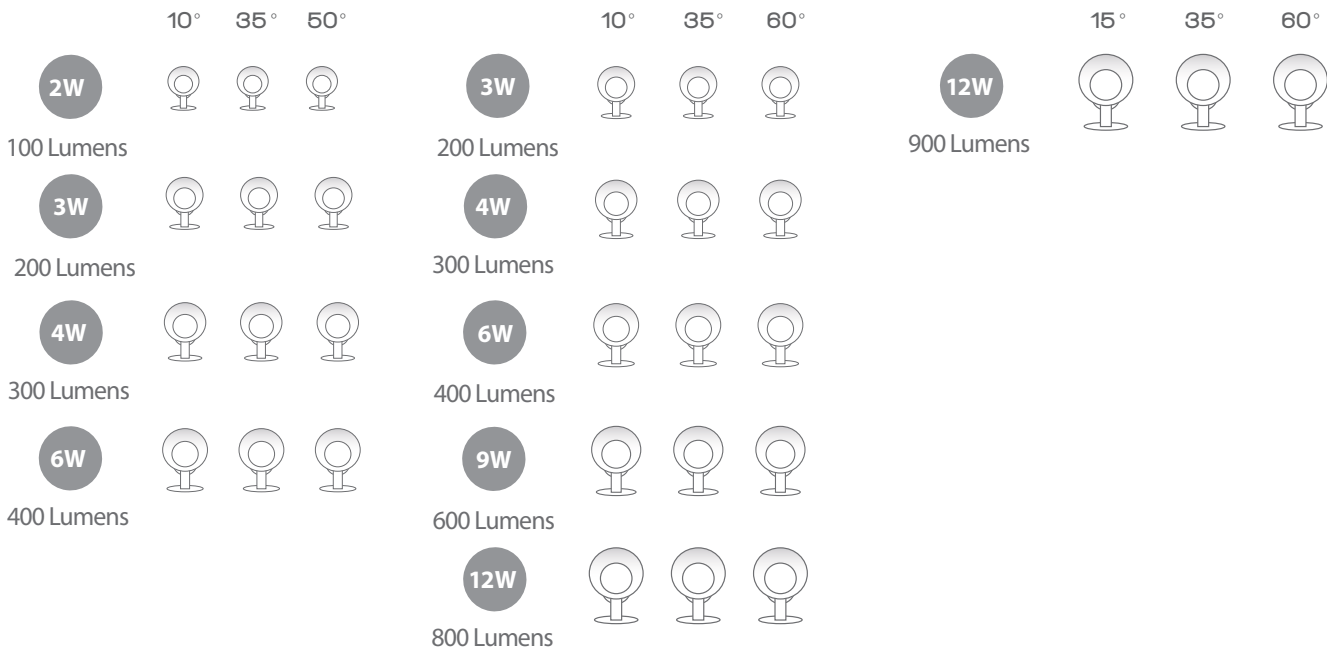

New!

12V

- Continuously adjustable NEMA beam distribution 3x4 (35°x60°), 4x5 (60°x90°), 5x6 (90°x120°)
- Integral brightness control
- Rotatable fixture head for vertical distribution

Transformer Required (order separately)

Example: **7182-27/30SD**

DO YOU HAVE WHAT YOU NEED?

OURS

Just three continuously adjustable lights perfectly illuminate small to giant objects everytime.

Adjustable 10° to 50° beam
Power from 7W to 1W
Dim from 365 lumens to 45 lumens

Adjustable 10° to 60° beam
Power from 16W to 2W
Dim from 1045 lumens to 190 lumens

Adjustable 15° to 60° beam
Power from 33W to 15W
Dim from 2000 lumens to 740 lumens

Others are only available as low as 100 lumens, which may still be too bright for certain applications at night

Covers most commonly needed accent lighting applications

No other landscape accent light offers over 1000 lumens

OTHERS

Each light needs to be ordered specifically for fixed beam angles and set brightness levels.