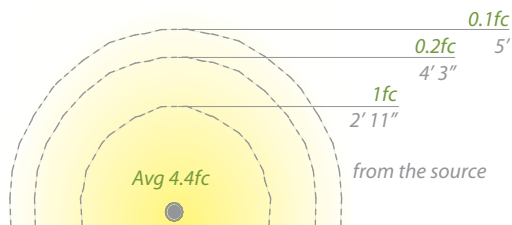

ECLIPSE LED PATH

- Sturdy side mount design works well in applications where directional illumination is desired
- Recommended spacing for installation :
  Residential: 8 to 10ft
  Commercial: 5 to 7ft
- Transformer Required (order separately)

Input	9-15VAC
Power	2.9W / 4.7VA
Brightness	Up to 125 lm
Color Temp	2700K Warm white, 3000K Pure white
CRI	90
Rated Life	60,000 hours

6031-27	2700K	BK	Black on Aluminum
6031-30	3000K	BZ	Bronze on Aluminum

Example: 6031-30BZ

14" Mounting stake, 6 foot lead wire, and direct burial gel filled wire nuts included

Accessories

9" Mounting Stake		9000-ST9-BZ	Bronze	Durable PC stake
14" Mounting Stake		9000-ST14-BZ	Bronze	Durable PC stake
Surface Mount Flange/Stake		5000-SCP-BK 5000-SCP-BZ	Black on Aluminum Bronze on Aluminum	Includes three 7 inch threaded stainless steel stabilizing pins for ground mounting or surface mounts with four screws or over a junction box
Guardian Mount		9000-SP9-BZ	Stainless Steel	Heavy duty stainless steel spike to position fixture