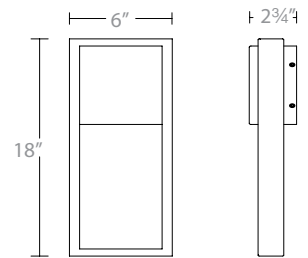

WS-W15912

WS-W15918

WS-W15924

	Size	Watt	LED Lumens	Delivered Lumens	Finish
WS-W15912	12"	10W	800	331	BK <i>Black</i> 
WS-W15918	18"	13W	1000	435	
WS-W15924	24"	16W	1200	571	

Example: **WS-W15912-BK**

ARCHETYPE 18" LED OUTDOOR PENDANT