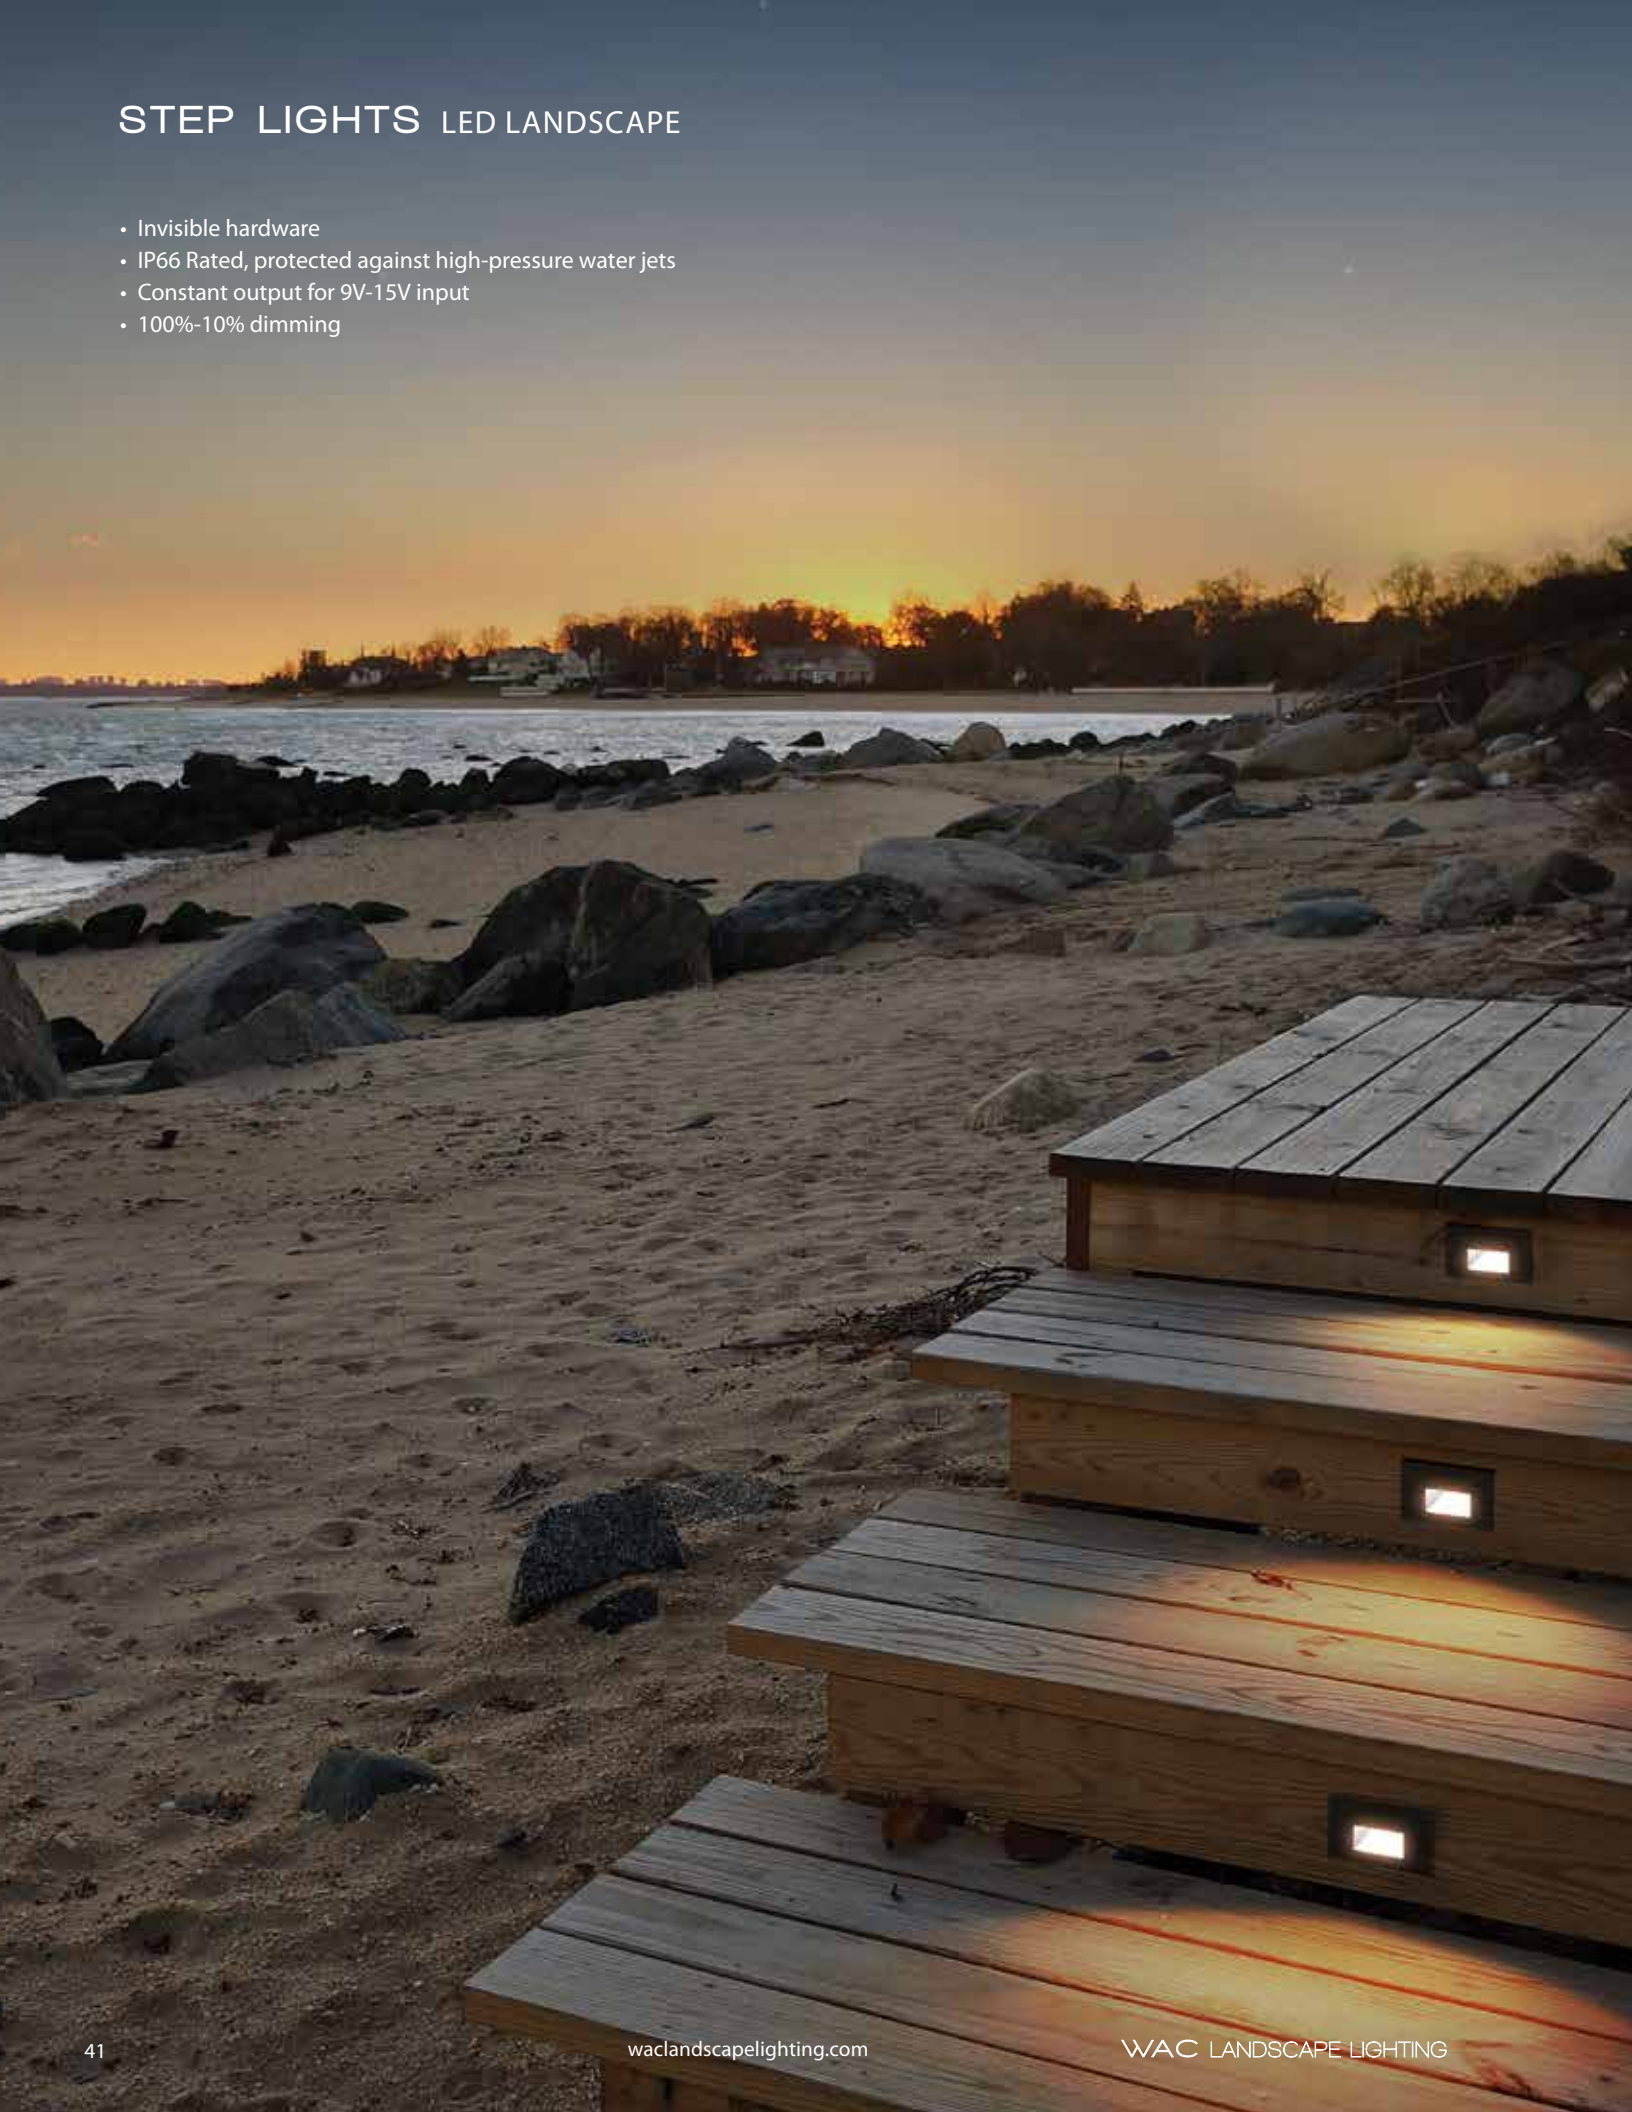

STEP LIGHTS LED LANDSCAPE

- Invisible hardware
- IP66 Rated, protected against high-pressure water jets
- Constant output for 9V-15V input
- 100%-10% dimming