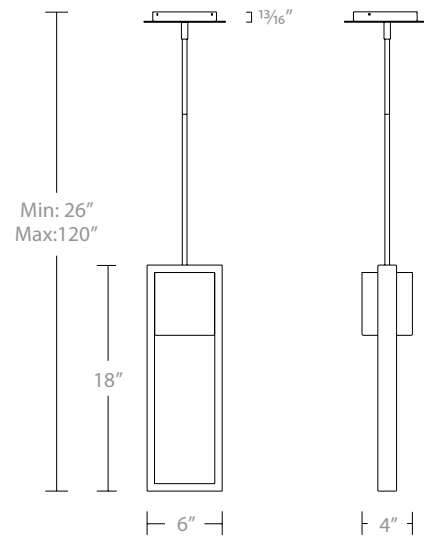

A low-profile, artful design adds a distinctive, sophisticated look in any outdoor application.

	Size	Watt	LED Lumens	Delivered Lumens	Finish
PD-W15918	18"	10W	800	379	BK Black

Example: **PD-W15918-BK**