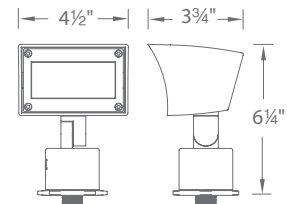

Transformer Required (order separately)

ilumenight™ color changing accent lights
See pages 27-28

Accessories

9" Mounting Stake		9000-ST9-BZ	Bronze	Durable PC stake		
14" Mounting Stake		9000-ST14-BZ	Bronze	Durable PC stake		
Power Stake		M6000-STAKE	Black	Easy wiring accessory designed for 120V products; eliminates the need for a separate J-box		
Surface Mount Flange/Stake		5000-SCP-BK 5000-SCP-BZ 5000-SCP-BBR	Black on Aluminum Bronze on Aluminum Bronze on Brass	Includes three 7 inch threaded stainless steel stabilizing pins for ground mounting or surface mounts with four screws or over a junction box		
Guardian Mount		9000-SP9-BZ	Stainless Steel	Heavy duty stainless steel spike to position fixture		
Gutter Mount Bracket		5000-GM-BZ 5000-GM-BK	Stainless Steel Black on Aluminum	Stainless steel universal mounting bracket for gutter mounting fixture		
Tree Mount Junction Box		5000-TCP-BK 5000-TCP-BZ	Black on Aluminum Bronze on Aluminum	Aluminum box with Stainless steel mounting screws; two 1/2" NPT threaded holes, UL 120V Listed		
		5000-TCL-BK 5000-TCL-BZ	Black on Aluminum Bronze on Aluminum	Large Aluminum box with stainless steel mounting screws; two 1/2" NPT threaded holes, UL 120V Listed		
Large Tree Mount Canopy Strap		5000-TST-BK	Black on Steel and terylene	Ratcheting device with strap to be used with Large Tree Mount Junction Box (5000-TCL)		
Extension Rods		5000-X04-BZ/BK	4 in	5000-X18-BZ/BK 18 in 5000-X24-BZ/BK 24 in	Extends distance between Accent light and surface mount canopy, stake, or tree mount box	
		5000-X08-BZ/BK	8 in			
		5000-X12-BZ/BK	12 in			
Rod L-Coupler		5000-LCO-BK 5000-LCO-BZ	Black Bronze			
Wall Wash Optics		LENS-3X4-AMB LENS-3X4-GRN LENS-3X4-RED	Amber Green Red	LENS-2X4-BLU LENS-2X4-FR LENS-2X4-SPR	Blue Frosted Spread	Enhances saturation of florals and foliage and turtle friendly

9" Mounting stake (12V), detachable shroud, 6' lead wire and direct burial gel filled wire nuts (12V) or standard wire nuts (120V) included