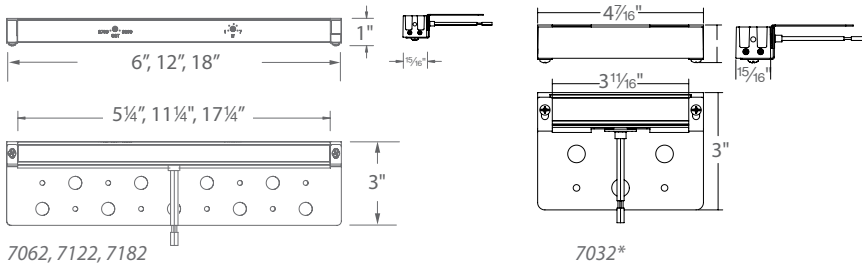

7122-27/30 12 inches

7062-27/30 6 inches

7032* 3 inches

* Due to its compact size, the 7032 is dedicated in either 2700K or 3000K.

Input: 9-15VAC
 Lumens: Up to 350 lm
 CRI: 90+
 Rated Life: 50,000 hours

See photometric data on page 112