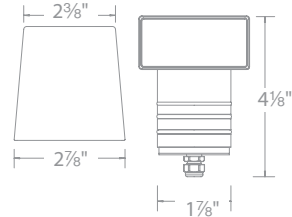

Optional spring clip accessory included
6' Lead Wire included

2" BI-DIRECTIONAL

2" GROUND HOOD

Beam Angle: *Asymmetrical*

2071-27	2700K	BS	Bronzed Stainless Steel
2071-30	3000K	SS	Stainless Steel

2081-27	2700K	BS	Bronzed Stainless Steel
2081-30	3000K	SS	Stainless Steel