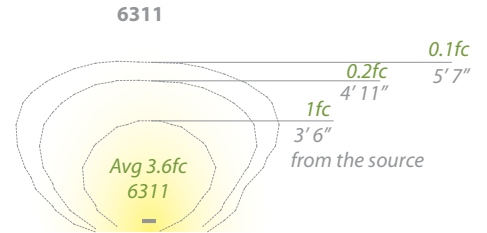

SLIDE LED PATH

- Sleek linear design blends seamlessly into pathways while providing soft, even illumination
- Recommended spacing for installation:
  Residential: 9 to 11ft
  Commercial: 5 to 7ft
- Transformer Required (order separately)

Input 9-15VAC
Power 3.0W / 4.5VA
Brightness Up to 95 lm
Color Temp 3000K
CRI 90
Rated Life 60,000 hours

3000K Pure White

6311- Small
6321- Large **BZ** Bronze on Aluminum

14" Mounting stake, 6 foot lead wire, and direct burial gel filled wire nuts included