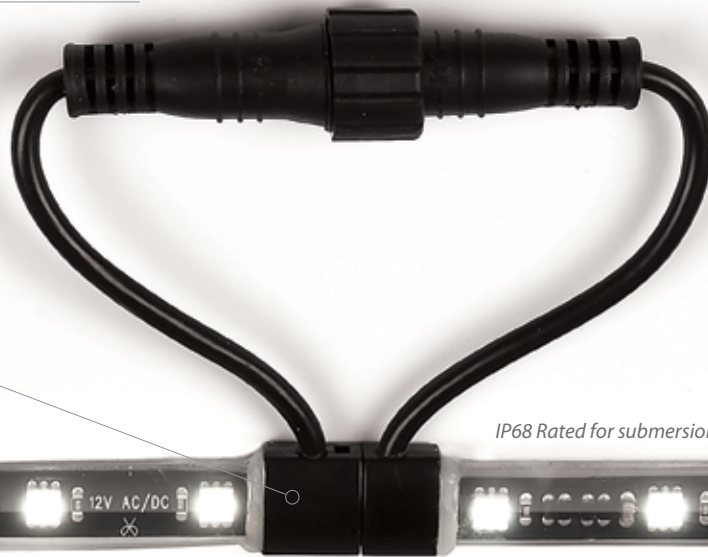

Example: **8051-30BK**

Distinct mechanical and electrical connections minimize spacing between LEDs when joining sections, and allow for seemingly endless tape runs that can be powered separately

IP68 Rated for submersion up to 5ft