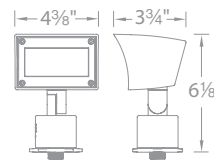

Model	Finishes

5022-30BK	Black on Aluminum
5022-30BZ	Bronze on Aluminum
5022-30BBR	Bronze on Brass