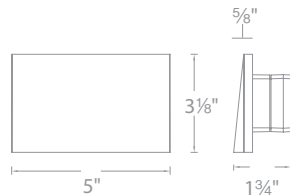

12V & 120V RECTANGULAR STEP & WALL LIGHTS

LED LANDSCAPE

Input:	12V	120V
Brightness:	Up to 4 lm	Up to 4 lm
CRI:	90	90
Dimming:	100% - 10% MLV	100% - 10% ELV
Rated Life:	60,000 hours	50,000 hours

- Fluid decorative profile with full cut-off illumination
- Die-cast aluminum construction with abrasion-resistant powder-coated finish
- Title 24 Compliant (120V only)

Transformer Required (order separately)