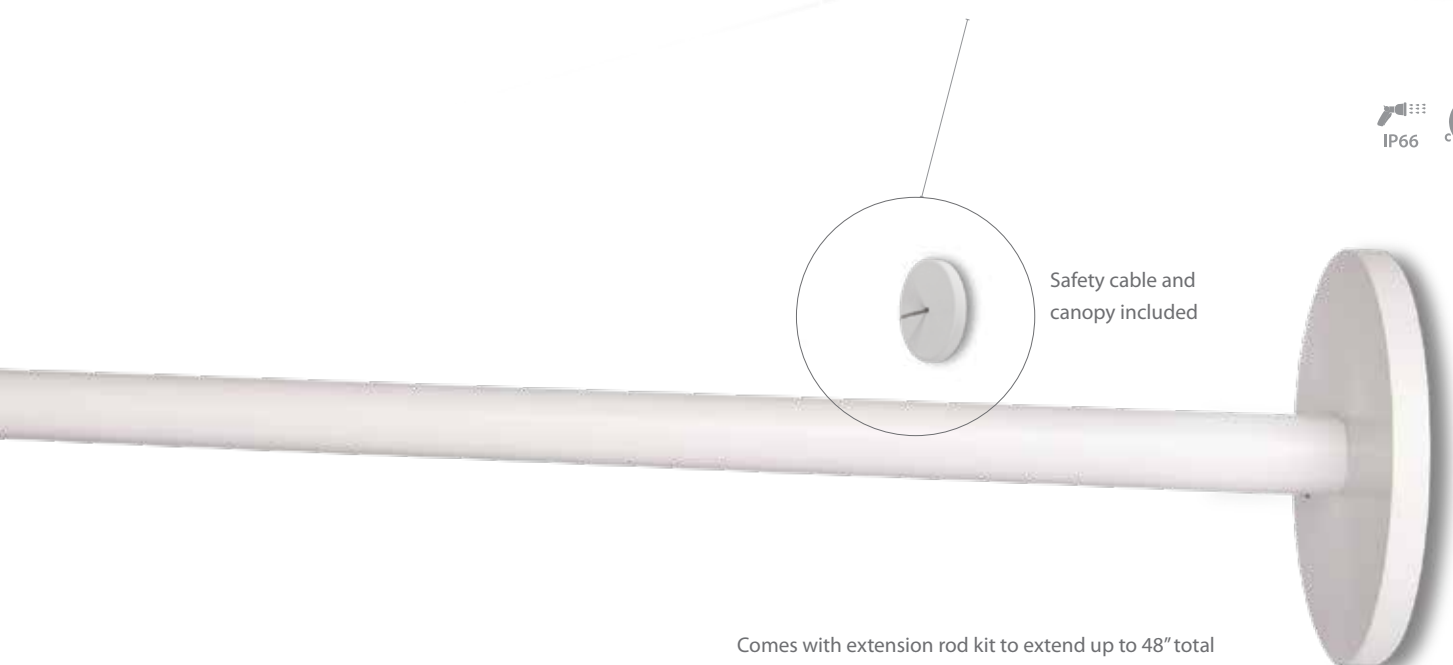

Comes with extension rod kit to extend up to 48" total