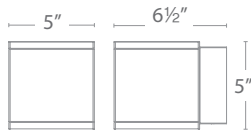

Single light WS-W2504

Beam 86°
Power 16W
Brightness 750 lm

Up & Down light WS-W2505

Beam 86°
Power 30W
Brightness 1400 lm

WS-W2504 **AL** *Brushed Aluminum*
WS-W2505 **BK** *Black*
BZ *Bronze*
GH *Graphite*
WT *White*