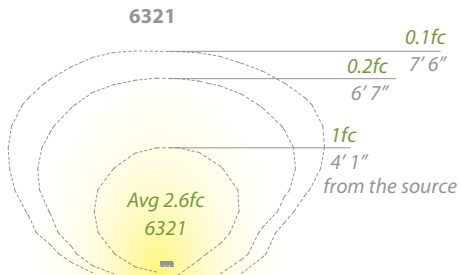

6311 Small
Residential: 7 to 9ft
Commercial: 4 to 6ft

6321 Large
Residential: 9 to 11ft
Commercial: 5 to 7ft