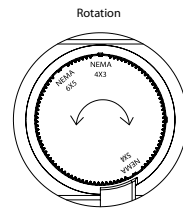

ADJUSTABLE BEAM WALL WASH LED LANDSCAPE

WITH BEAM AND INTEGRAL BRIGHTNESS CONTROL

New!

- Continuously adjustable NEMA beam distribution 3x4 (35°x60°), 4x5 (60°x90°), 5x6 (90°x120°)
- IP66 Rated, protected against powerful water jets
- Solid diecast brass or corrosion resistant aluminum alloy