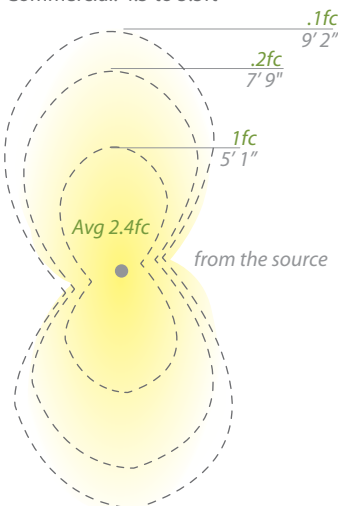

- Residential: 6.5 to 7.5ft
- Commercial: 4.5 to 5.5ft

- Sleek linear design blends seamlessly into pathways while providing soft, even illumination

Mounting accessory included

M6000-STAKE

M6610-CON-KIT

Even illumination front and back