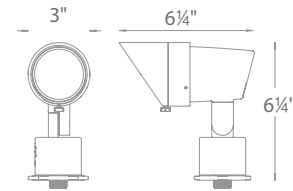

See photometric data on pages 107-108