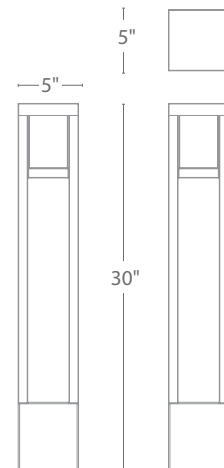

(12V) 6621

- Residential: 12 to 14.5ft
- Commercial: 4 to 6.5ft

Recommended spacing for installation :

(120V, 277V) 6622, 6623

- Residential: 16 to 22ft
- Commercial: 8 to 11ft

- Sleek linear design blends seamlessly into pathways while providing soft, even illumination