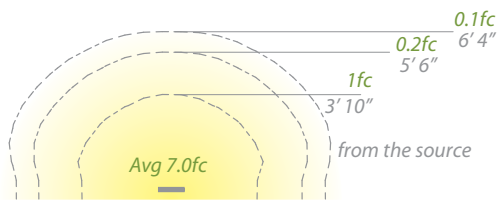

Example: 6071-30BZ

9" Mounting stake, 6 foot lead wire, and direct burial gel filled wire nuts included

Accessories

9" Mounting Stake		9000-ST9-BZ	Bronze	Durable PC stake
14" Mounting Stake		9000-ST14-BZ	Bronze	Durable PC stake
Surface Mount Flange/Stake		5000-SCP-BK 5000-SCP-BZ	Black on Aluminum Bronze on Aluminum	Includes three 7 inch threaded stainless steel stabilizing pins for ground mounting or surface mounts with four screws or over a junction box
Guardian Mount		9000-SP9-BZ	Stainless Steel	Heavy duty stainless steel spike to position fixture