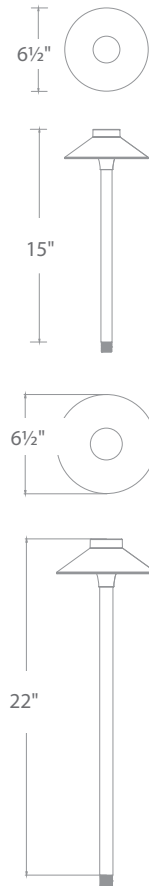

Accessories

9" Mounting Stake		9000-ST9-BZ	Bronze	Durable PC stake
14" Mounting Stake		9000-ST14-BZ	Bronze	Durable PC stake
Surface Mount Flange/Stake		5000-SCP-BK 5000-SCP-BZ 5000-SCP-BBR	Black on Aluminum Bronze on Aluminum Bronze on Brass	Includes three 7 inch threaded stainless steel stabilizing pins for ground mounting or surface mounts with four screws or over a junction box
Guardian Mount		9000-SP9-BZ	Stainless Steel	Heavy duty stainless steel spike to position fixture