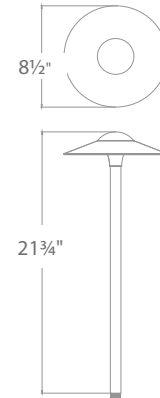

Example: 6051-30BZ

9" Mounting stake, 6 foot lead wire, and direct burial gel filled wire nuts included

Accessories

9" Mounting Stake		9000-ST9-BZ	Bronze	Durable PC stake
14" Mounting Stake		9000-ST14-BZ	Bronze	Durable PC stake
Surface Mount Flange/Stake		5000-SCP-BK 5000-SCP-BZ 5000-SCP-BBR	Black on Aluminum Bronze on Aluminum Bronze on Brass	Includes three 7 inch threaded stainless steel stabilizing pins for ground mounting or surface mounts with four screws or over a junction box
Guardian Mount		9000-SP9-BZ	Stainless Steel	Heavy duty stainless steel spike to position fixture