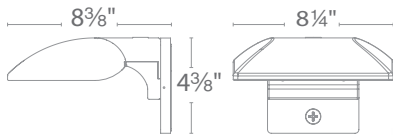

HAWK

- Factory-sealed LED light engine
- Die-cast aluminum construction
- 20° forward throw illumination
- Built-in level for easy adjustment
- Photo/Motion sensor sold separately

Input	120V-277V
Power	19W/27W
Brightness	Delivered 1435 lm/2095 lm
Comparable	39W HID/70W HID
Color Temp	3000K
CRI	85
Dimming:	100% - 10% ELV or 0-10V
Rated Life	100,000 hours