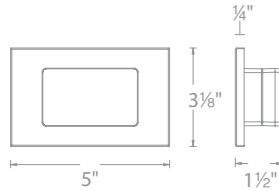

12V & 120V RECTANGULAR STEP & WALL LIGHTS

LED LANDSCAPE

Input:	12V	120V
Brightness:	Up to 28 lm	Up to 40 lm
CRI:	90	90
Dimming:	100% - 10% MLV	100% - 10% ELV
Rated Life:	60,000 hours	50,000 hours

- Tempered glass diffuses light for even illumination
- Die-cast aluminum construction with abrasion-resistant powder-coated finish, or marine-grade stainless steel option available
- Title 24 Compliant (120V only)

Transformer Required (order separately)

Mounts Vertically or Horizontally

Voltage	Power	Model	Color Temp	Finishes
12V	2W / 3.1VA	4071-27	2700K	BK Black on AL
		4071-30	3000K	BZ Bronze on AL
		4071-AM	Amber	SS Stainless Steel
				WT White on AL
120V	3.5W	WL-LED130-C	3000K	BK Black on AL
		WL-LED130-AM	Amber	BZ Bronze on AL
				SS Stainless Steel
				WT White on AL

Example: **4071-27SS**

Example: **WL-LED130-C-SS**

Input:	12V	120V
Brightness:	Up to 17 lm	Up to 36 lm
CRI:	90	90
Dimming:	100% - 10% MLV	100% - 10% ELV
Rated Life:	60,000 hours	50,000 hours

- Louvered design shields glare for visual comfort
- Die-cast aluminum construction with abrasion-resistant powder-coated finish
- Title 24 Compliant (120V only)

Transformer Required (order separately)