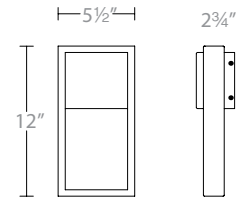

ARCHETYPE 12", 18" & 24" LED OUTDOOR SCONCE

Color Temp: 3000K
CRI: 90
Dimming: 100% - 10% ELV
Rated Life: 54,000 hours
Input: 120V

- Aluminum hardware with etched glass diffuser
- No transformer or driver required

WS-W15912

	Size	Watt	LED Lumens	Delivered Lumens	Finish
WS-W15912	12"	10W	800	331	BK <i>Black</i>
WS-W15918	18"	13W	1000	435	
WS-W15924	24"	16W	1200	571	

Example: **WS-W15912-BK**