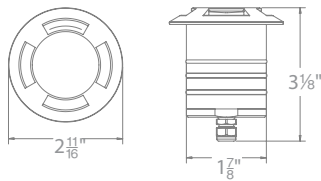

2" QUAD-DIRECTIONAL

2" SINGLE DIRECTION

2101-27	2700K	BS	Bronzed Stainless Steel
2101-30	3000K	SS	Stainless Steel

2091-27	2700K	BS	Bronzed Stainless Steel
2091-30	3000K	SS	Stainless Steel

Optional spring clip accessory included
6' Lead Wire included