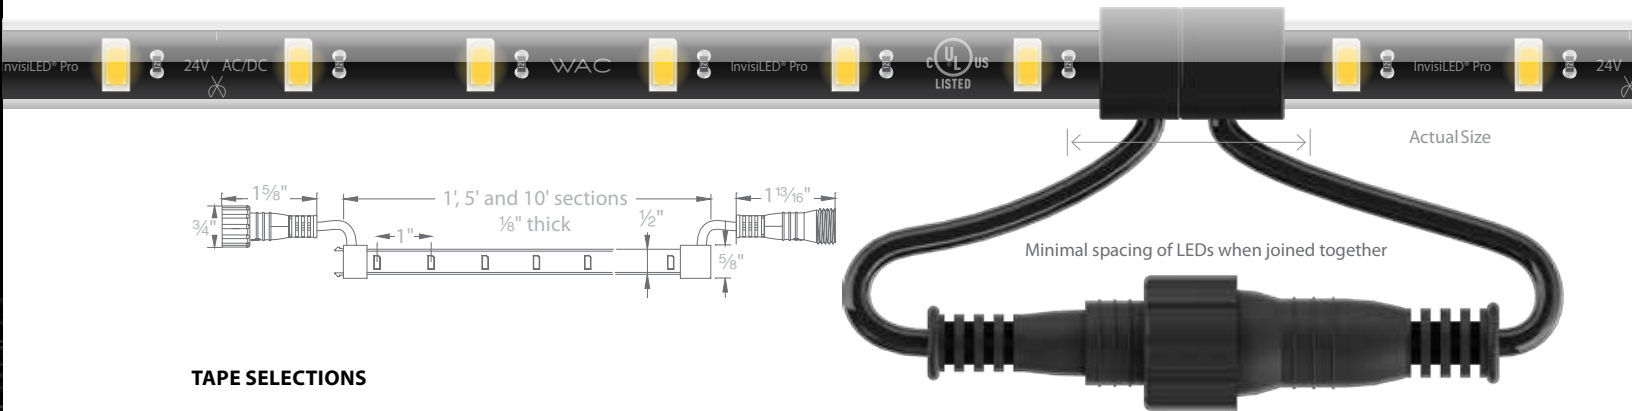

SUBMERSIBLE OUTDOOR TAPE LIGHTING

1838 listed

- IP-68 Rated, UL/cUL listed for wet location
- May be field cut every 6 inches at the end of a run
- Maximum run length of 28ft per electrical feed

Power	3.5W /ft
Brightness	Up to 220 lm /ft
CRI	90
Rated Life	80,000 hours

Double insulated PVC encasement and distinct electrical and mechanical junctions allow for seemingly endless runs that can be powered separately

TAPE SELECTIONS

System	Color Temp	Length	Color
LED-TO2427	2700K	1 1 foot	WT White
LED-TO2430	3000K	5 5 feet	
LED-TO2435	3500K	10 10 feet	

EXAMPLE: LED-TO2435-10-WT

CLASS 2 POWER SUPPLY FOR PRO OUTDOOR (REQUIRED)

Type	Model	Power	Input	Output	Dimmable	
Remote Damp Location	EN-OD24100-RB2-T	96W	120V AC	24V AC	ELV	Includes a 6 foot lead wire
Remote Wet Location	EN-O24100-RB2-T	96W	120V - 277V AC	24V DC	0-10V	Includes a 6 foot lead wire

	Surface mounting clip Secures on both edges	LED-TO24-C1	10 pcs 20 Screws
	Edge mounting clip Secures on one edge	LED-TO24-C2	10 pcs 10 Screws
	Invisible clip Holds from the underside	LED-TO24-C3	10 pcs 10 Screws
Clear Channel	LED-TO24-CH5	5 feet	

Includes a diffuser, two end caps, and five screws
Snap in to hold Pro Outdoor, Palette Outdoor or Landscape.

Clips to hold indoor InvisiLED tapes For Pro Outdoor, Palette Outdoor, or Landscape Tape Light

	3-Way "Y" Connector <i>Connects tape sections</i>	LED-TO24-Y		Joiner Cable <i>Extends distance between transformers and controllers</i>	LED-TO24-IC6 6 in LED-TO24-IC12 12 in LED-TO24-IC72 72 in LED-TO24-IC120 120 in
	4-Way "X" Connector <i>Connects tape sections</i>	LED-TO24-X	Compatible with Pro Outdoor, Palette Outdoor, Landscape Tape Light		
				End cap <i>1 cut and 1 male end cap</i>	LED-TO24-EC Black

Compatible with Pro Outdoor, Landscape Tape Light