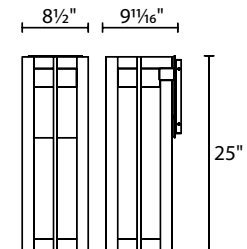

WS-W48625

Bold Mid-Century Modern look with intersecting aluminum frames and cutting-edge LED light.

Color Temp: 3000K
CRI: 90
Dimming: 100%–10% ELV
Rated Life: 50,000 hours*
Input: 120V (277V special order)

- Solid aluminum construction with weather-resistant finish
- Minimal mounting hardware for easy installation
- Light engine is factory sealed for maximum protection from the elements
- No transformer or driver required

		Size	Watt	LED Lumens	Delivered Lumens	Finish
	WS-W48612	12"	9.5W	800	213	
	WS-W48616	16"	12W	1000	255	
	WS-W48620	20"	18W	1600	519	
	WS-W48625	25"	22W	1800	605	
						BK Black BZ Bronze

Example: **WS-W48616-BK**

For 277V, add an "F" before the finish: **WS-W48616F-BK**