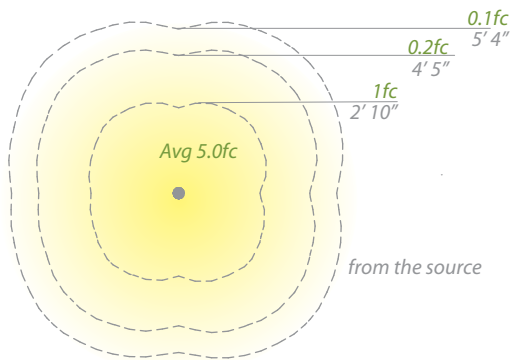

CHAMBER 12V/120V/277V LED BOLLARD

12V

Input	9-15VAC
Power	5.8W, 6.2VA
Brightness	Up to 150 lm
Color Temp	2700K Warm white, 3000K Pure white
CRI	90
Rated Life	60,000 hours

120V

Input	120V
Power	12.5W
Brightness	Up to 400 lm
Color Temp	2700K Warm white, 3000K Pure white
CRI	90
Rated Life	60,000 hours

277V

Input	277V
Power	13.2W
Brightness	Up to 450 lm
Color Temp	2700K Warm white, 3000K Pure white
CRI	90
Rated Life	60,000 hours

6631-27 2700K **BK** Black on Aluminum
6631-30 3000K **BZ** Bronze on Aluminum

6632-27 2700K **BK** Black on Aluminum
6632-30 3000K **BZ** Bronze on Aluminum

6633-27 2700K **BK** Black on Aluminum
6633-30 3000K **BZ** Bronze on Aluminum

Transformer Required (order separately)

MLV dimming only

TRIAC or ELV dimming

ELV dimming only

Example: 6633-30BK

Recommended spacing for installation :

(12V) 6631

- Residential: 19.5 to 23ft
- Commercial: 13 to 15.5ft

Recommended spacing for installation :

(120V, 277V) 6632, 6633

- Residential: 12.5 to 15ft
- Commercial: 8 to 10ft