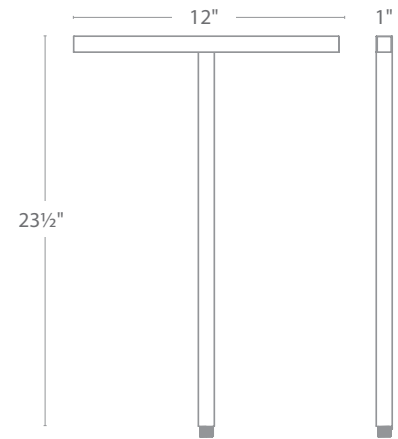

Example: 6071-30BZ

9" Mounting stake, 6 foot lead wire, and direct burial gel filled wire nuts included

Accessories

9" Mounting Stake		9000-ST9-BZ	Bronze	Durable PC stake
14" Mounting Stake		9000-ST14-BZ	Bronze	Durable PC stake
Surface Mount Flange/Stake		5000-SCP-BK 5000-SCP-BZ	Black on Aluminum Bronze on Aluminum	Includes three 7 inch threaded stainless steel stabilizing pins for ground mounting or surface mounts with four screws or over a junction box
Guardian Mount		9000-SP9-BZ	Stainless Steel	Heavy duty stainless steel spike to position fixture