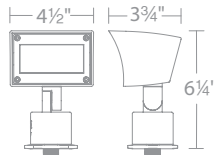

WALL WASH 12V COLOR CHANGING

Color and brightness controlled with ilumenight™ mobile app

Input
Power
Brightness
Beam Angle
CRI
Rated Life

9-15VAC
0.5W to 14.5W / 1VA to 17VA
Up to 430 lm
15° upward (50° by 80°)
95+
45,000 hours

Model	Finishes
5021-CCBRR	Bronze on Brass

See page 6 for accessories

9" Mounting stake (12V), 6' lead wire and direct burial get filled wire nuts (12V)