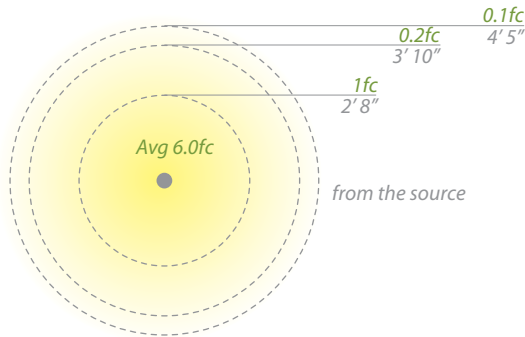

Example: 6051-30BZ

9" Mounting stake, 6 foot lead wire, and direct burial gel filled wire nuts included

Accessories

9" Mounting Stake		9000-ST9-BZ	Bronze	Durable PC stake
14" Mounting Stake		9000-ST14-BZ	Bronze	Durable PC stake
Surface Mount Flange/Stake		5000-SCP-BK 5000-SCP-BZ 5000-SCP-BBR	Black on Aluminum Bronze on Aluminum Bronze on Brass	Includes three 7 inch threaded stainless steel stabilizing pins for ground mounting or surface mounts with four screws or over a junction box
Guardian Mount		9000-SP9-BZ	Stainless Steel	Heavy duty stainless steel spike to position fixture