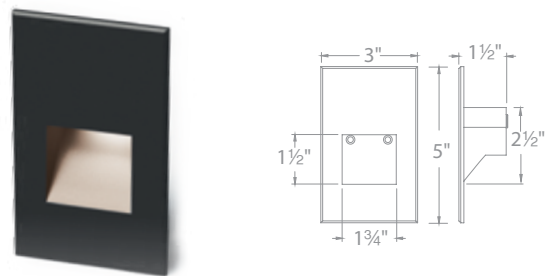

12V

4021-27	2700K
4021-30	3000K
4021-AM	Amber

120V

WL-LED200-C	3000K
WL-LED200-AM	Amber

BZ	Bronze on Aluminum
BK	Black on Aluminum
WT	White on Aluminum
SS*	Cast Stainless Steel

Transformer Required (order separately)

Example: WL-LED200-C-BK

*Cast Stainless Steel finish is only available in 3000K and Amber colors.

**Available in 277V; Example: WL-LED100F-C-WT; BBR finish is not available in 277V option