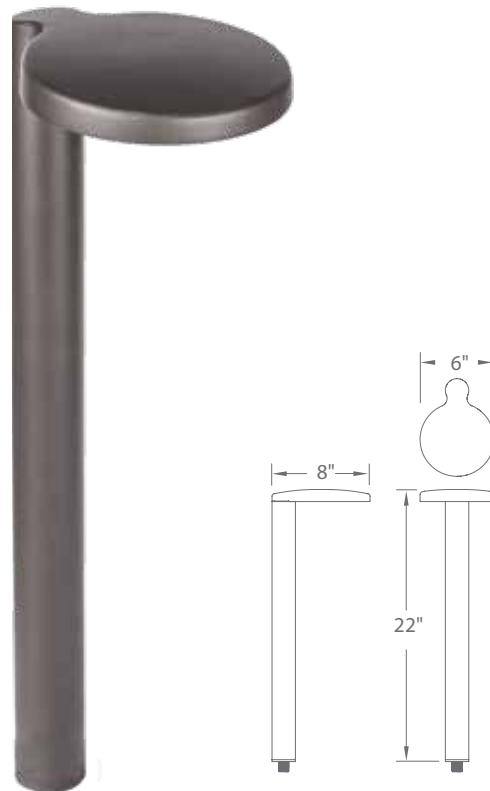

ECLIPSE LED PATH

- Sturdy side mount design works well in applications where directional illumination is desired
- Recommended spacing for installation :
  Residential: 8 to 10ft
  Commercial: 5 to 7ft
- Transformer Required (order separately)

Input	9-15VAC
Power	2.9W / 4.7VA
Brightness	Up to 125 lm
Color Temp	2700K Warm white, 3000K Pure white
CRI	90
Rated Life	60,000 hours

6031-27	2700K	BK	Black on Aluminum
6031-30	3000K	BZ	Bronze on Aluminum

Example: 6031-30BZ

14" Mounting stake, 6 foot lead wire, and direct burial gel filled wire nuts included

Accessories

9" Mounting Stake		9000-ST9-BZ	Bronze	Durable PC stake
14" Mounting Stake		9000-ST14-BZ	Bronze	Durable PC stake
Surface Mount Flange/Stake		5000-SCP-BK 5000-SCP-BZ	Black on Aluminum Bronze on Aluminum	Includes three 7 inch threaded stainless steel stabilizing pins for ground mounting or surface mounts with four screws or over a junction box
Guardian Mount		9000-SP9-BZ	Stainless Steel	Heavy duty stainless steel spike to position fixture