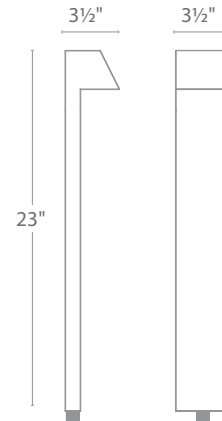

QUAD LED PATH

- Sleek linear design blends seamlessly into pathways while providing soft, even illumination
- Recommended spacing for installation :
  Residential: 8 to 10ft
  Commercial: 5 to 7ft
- Transformer Required (order separately)

Input	9-15VAC
Power	3W / 4.5VA
Brightness	Up to 100 lm
Color Temp	2700K Warm white, 3000K Pure white
CRI	90
Rated Life	60,000 hours

6091-27	2700K	BZ Bronze on Aluminum
6091-30	3000K	

Example: 6091-30BZ

14" Mounting stake, 6 foot lead wire, and direct burial gel filled wire nuts included

Accessories

9" Mounting Stake		9000-ST9-BZ	Bronze	Durable PC stake
14" Mounting Stake		9000-ST14-BZ	Bronze	Durable PC stake
Surface Mount Flange/Stake		5000-SCP-BK 5000-SCP-BZ	Black on Aluminum Bronze on Aluminum	Includes three 7 inch threaded stainless steel stabilizing pins for ground mounting or surface mounts with four screws or over a junction box
Guardian Mount		9000-SP9-BZ	Stainless Steel	Heavy duty stainless steel spike to position fixture