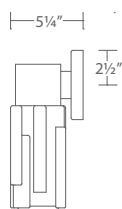

WS-W41012-BK *shown*

NORD

12" & 18" LED Outdoor Sconce

WS-W41018-BK shown

Icy intrigue. Dimensional glass gives interesting patterns when illuminated.

WS-W41012

WS-W41018

- Hammered glass diffuser
- AC LED driverless technology
- JA8 Title 24 2019 compliant