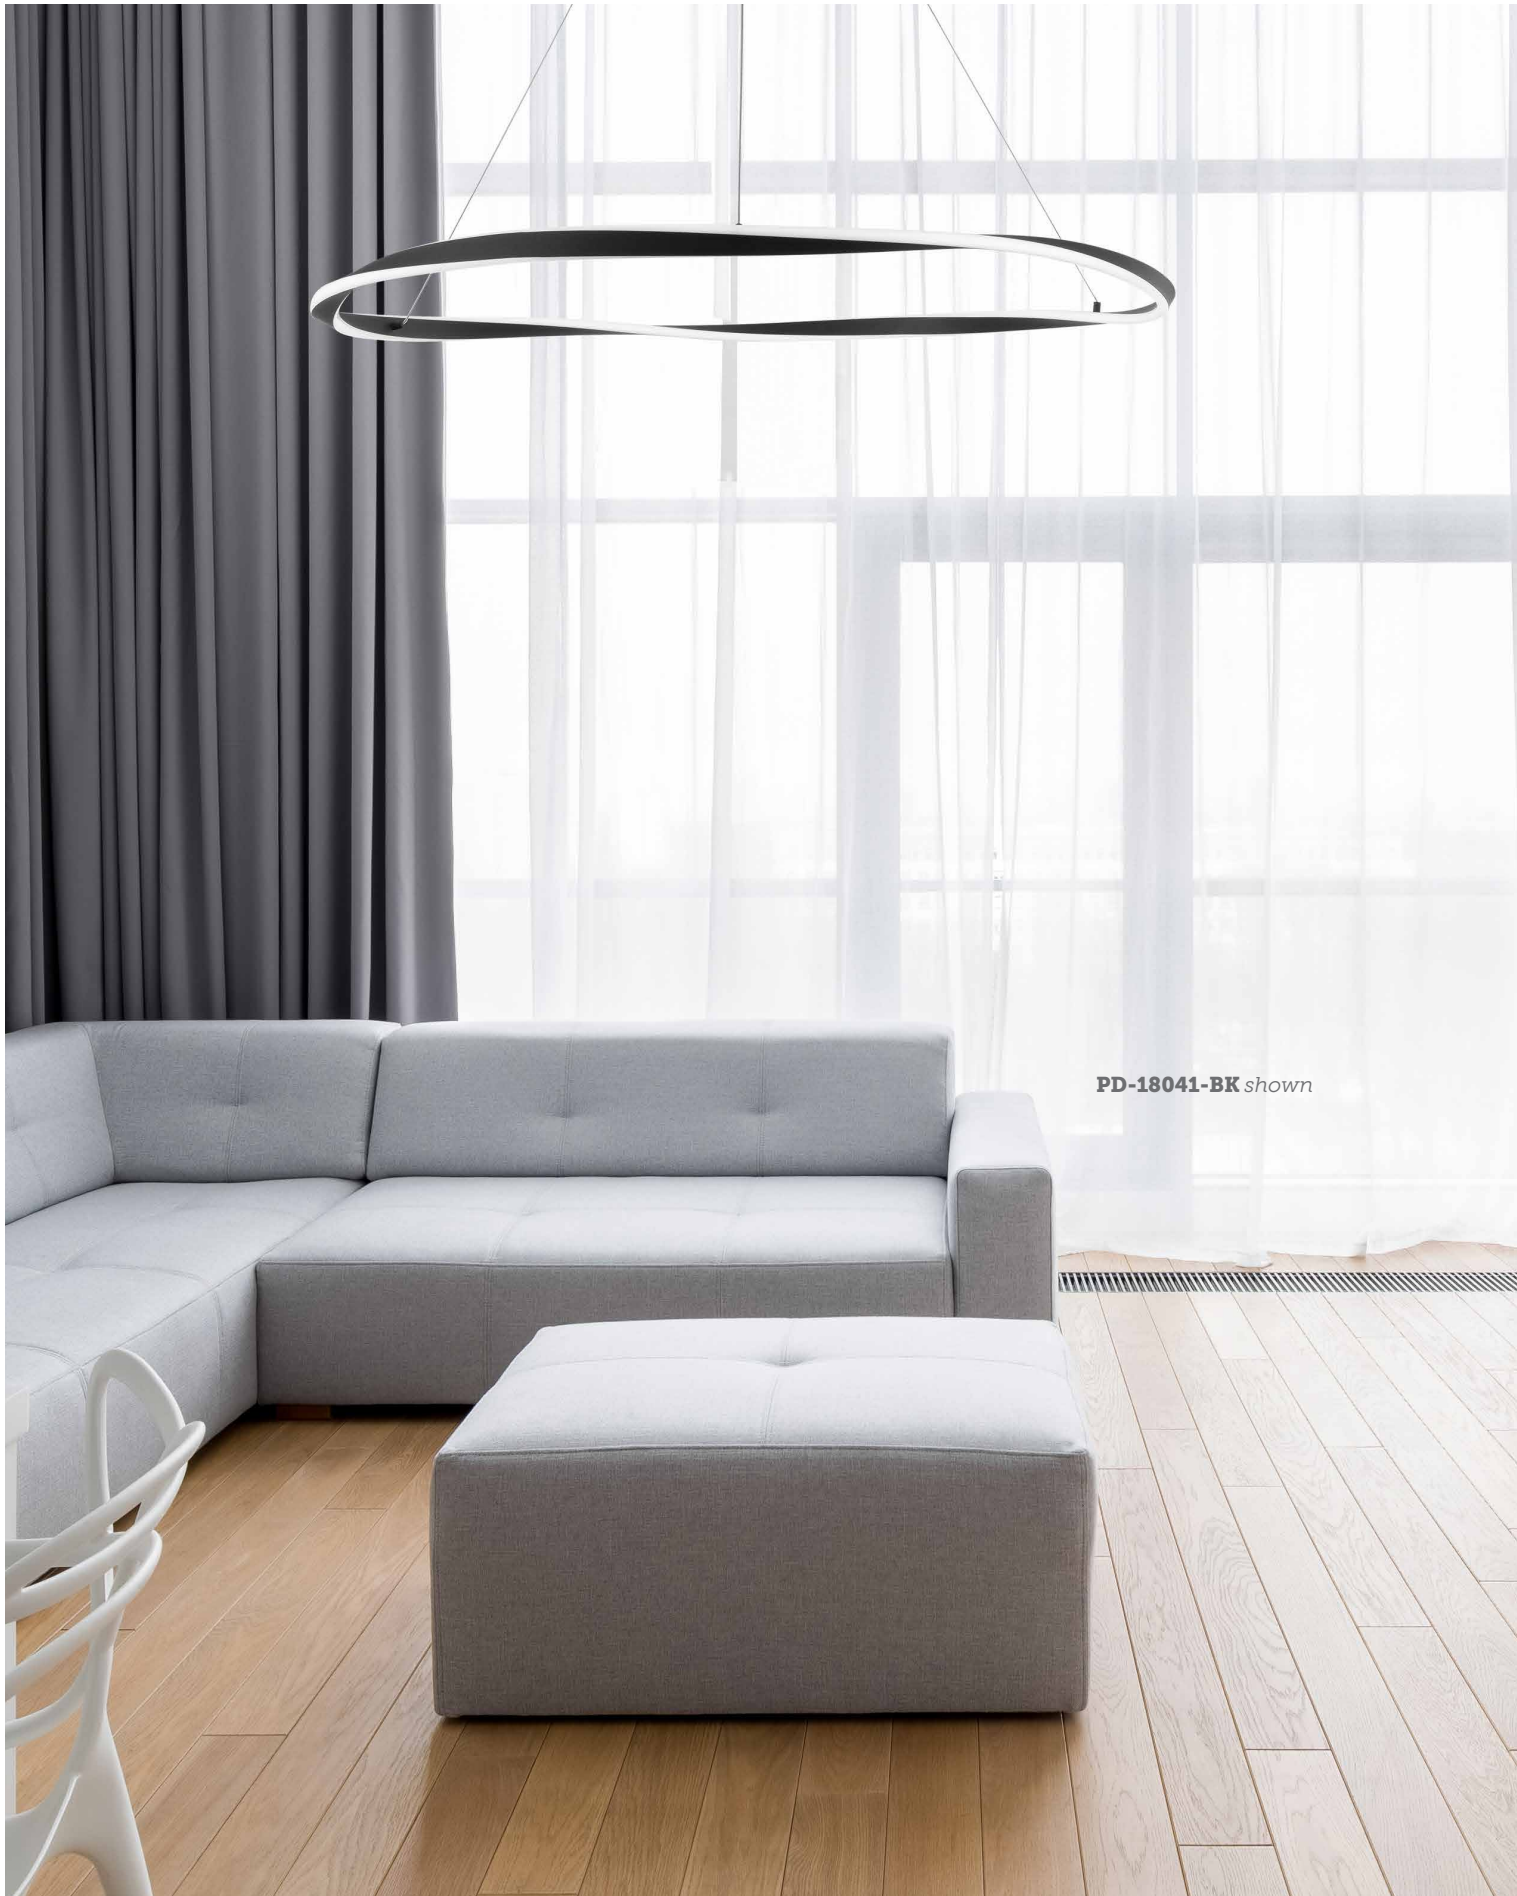

PD-18041-BK shown