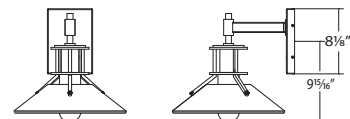

SLEEPLESS

11" & 15" LED Outdoor Sconce

- Lightly hammered, seeded glass
- Driver concealed within fixture

Color Temp: 3000K
CRI: 90
Dimming: 100% - 10% ELV, 100% - 5% 0-10V,
100%-5% TRIAC
Rated Life: 50,000 hours
Input: 120V-277V

WS-W43011 : Size: 11" Watt: 13W
LED Lumens: 700 Delivered Lumens: 385

WS-W43015 : Size: 15" Watt: 18W
LED Lumens: 950 Delivered Lumens: 574

Finish

BK/AB:
Black / Aged Brass

Example: **WS-W43015-BK/AB**

WS-W43015