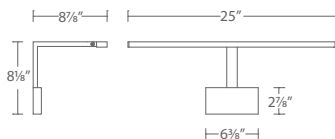

LED Lumens: 1,326 Delivered Lumens: 926

PL-52034 : Size: 34" Watt: 25W

LED Lumens: 1,772 Delivered Lumens: 1,329

Finish

BN:
Brushed Nickel

AB:
Aged Brass

Example: **PL-52017-BN**

PL-52017