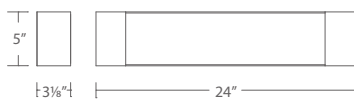

DARCY

24" & 36" LED Sconce + Bath

Flattering illumination. Experience unparallel task lighting above a vanity or alongside a mirror.

- Silk screen mitered tempered glass diffuser
- Can be mounted vertically or horizontally
- JA8 Title 24 2019 compliant
- Driver conceals within the fixture

Color Temp: 3000K
CRI: 90
Dimming: 100% - 10% ELV
Rated Life: 50,000 hours
Input: 120V-277V

WS-38024 : Size: 24" Watt: 34W
LED Lumens: 3,800 Delivered Lumens: 1,733

WS-38036 : Size: 36" Watt: 45W
LED Lumens: 5,000 Delivered Lumens: 2,383

Finish

AB: Aged Brass **BN:** Brushed Nickel

Example: **WS-38024-BN**

WS-38024