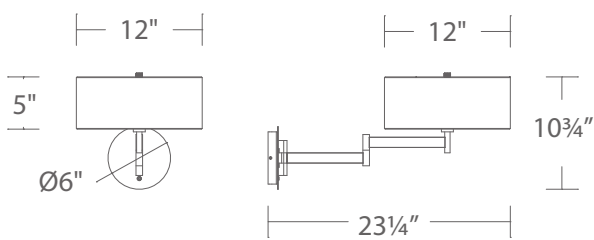

Finish

BN:
Brushed Nickel

AB:
Aged Brass

BK:
Black

Example: **BL-83023-BN**

BL-83023