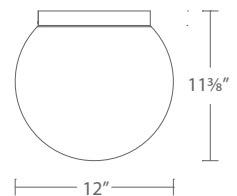

NIVEOUS

6", 9" & 12" LED Ceiling Mount

*Like the perfect snowball,
unique yet wholly recognizable.*

- Spheres of pure light
- Mouth blown etched opal glass diffuser provides even illumination
- Solid aluminum construction
- JA8 Title 24 2019 compliant
- Mount as a ceiling fixture or wall sconce
- No transformer or driver required except 277V option (special order).
- 2700K /3500K for 6" and 9" options only (special order)

Color Temp: 3000K
CRI: 90
Dimming: 100% - 10% ELV
Rated Life: 50,000 hours
Input: 120V (277V special order)

FM-W52306 : Size: 6" Watt: 10W

LED Lumens: 800 Delivered Lumens: 680

FM-W52309 : Size: 9" Watt: 18W

LED Lumens: 1,600 Delivered Lumens: 1,428

FM-W52312 : Size: 12" Watt: 24W

LED Lumens: 2,229 Delivered Lumens: 1,900

Finish

WT:

White

Example: **FM-52312-WT**

For 277V, add an "F" before the finish : **FM-W52312F-WT**

For 2700K add "-27", 3500K add "-35" before the finish:

FM-W52306-35-WT

FM-W52312