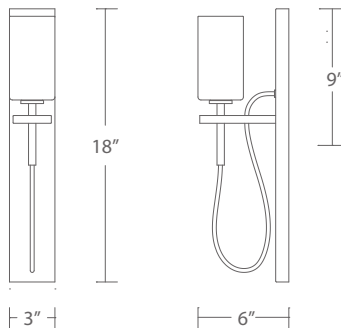

AB:
Aged Brass

Example: **WS-22018-AB**

WS-23018-BN *shown*

EAMES

18" LED Sconce

WS-23018-BN shown

WS-23018-AB shown

Modern classic with just the faintest suggestion of early-electric and candlelight.