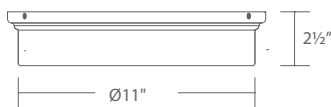

FM-45012-AB shown

YORK

8" & 12" LED Ceiling Mount

FM-45012-BN shown

FM-45008-AB shown

A timeless aesthetic. Lustrous aged brass or antiqued nickel and generous illumination for hallways and entryways.

FM-45012