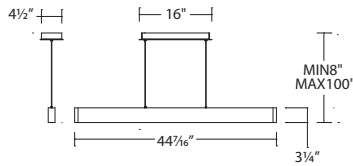

VOLO

44", 54" & 75" LED Pendant

PD-22754-BK shown

Wishful lighting. Ultra thin pendant for the discerning minimalist.

PD-22744

- Ultra thin pendant for the discerning minimalist
- Solid aluminum construction
- Frosted diffuser provides even illumination
- Cable suspension carrying low voltage may be field shortened
- JA8 Title 24 2019 compliant
- Driver located inside the canopy
- Brushed and anodized metal finishes
- 0-10V dimming not available for PD-22775

Color Temp: 3000K

CRI: 90

Dimming: 100% - 10% ELV, 100% - 5% 0-10V,
100%-5% TRIAC

Rated Life: 54,000 hours

Input: 120V-277V

PD-22744 : Size: 44" Watt: 24W

LED Lumens: 1,299 Delivered Lumens: 1,034

PD-22754 : Size: 54" Watt: 30W

LED Lumens: 2,150 Delivered Lumens: 1,740

PD-22775 : Size: 75" Watt: 44W

LED Lumens: 2,671 Delivered Lumens: 1,888

Finish

BK:
Black

AL:
Brushed Aluminum

Example: **PD-22744-BK**