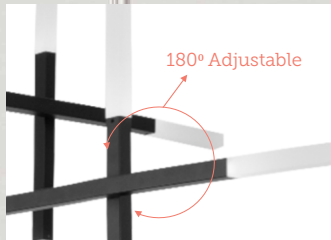

Finish

BK:
Black

Example: **PD-51030-BK**

PD-19043-BK shown

HIGHWIRE

43" & 50" LED Pendant

PD-19050-BK shown

A perfect balancing act. Feather-light yet substantial.