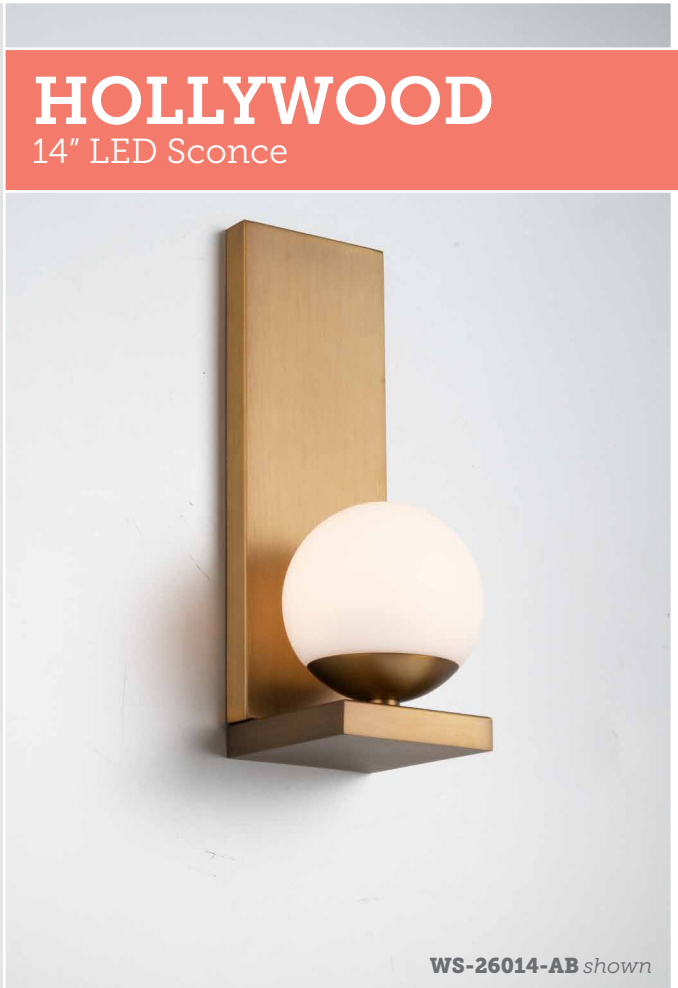

WS-26014-PN *shown*

HOLLYWOOD

14" LED Sconce

WS-26014-BN shown

WS-26014-AB shown

Opal glass sphere held aloft on a ledge. A mid-century inspired contrast of forms.

- Driver conceals within the canopy
- JA8 Title 24 2019 compliant