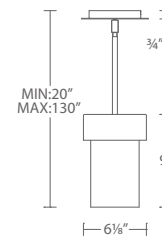

NAPA

9", 12" & 18" LED Pendant

Timeless sophistication meets modern technology.

- Aluminum hardware with extruded acrylic diffuser
- Three 12" and one 6" downrods included (additional downrods available)
- ACLED driverless technology
- JA8 Title 24 2019 compliant
- Can be mounted on a slope ceiling

Color Temp: 3000K
CRI: 90
Dimming: 100% - 10% ELV
Rated Life: 50,000 hours
Input: 120V

PD-42909 : Size: 9" Watt: 15
LED Lumens: 1,200 Delivered Lumens: 620

PD-42912 : Size: 12" Watt: 16W
LED Lumens: 1,400 Delivered Lumens: 790

PD-42918 : Size: 18" Watt: 25W
LED Lumens: 2,400 Delivered Lumens: 1,365

Finish

BK:
Black

Example: **PD-42909-BK**

PD-42909