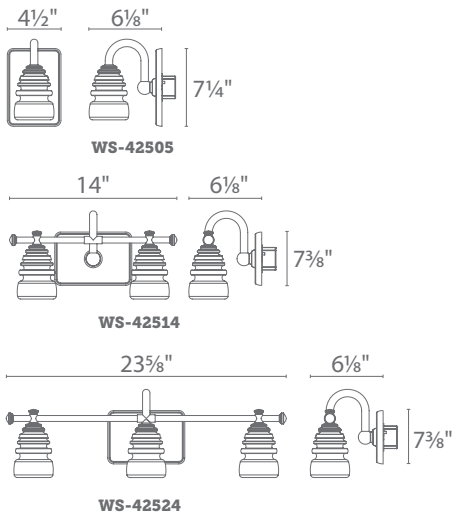

*Driver installs within a junction box

1. Solid cast glass shades
   - Driver located in standard 4" junction box
2. Color Temp: 3000K
   CRI: 90
   Dimming: 100% - 10% ELV
   Rated Life: 60,000 hours
   Input: 120V

WS-42505 : Lights: 1 Watt: 9W
LED Lumens: 230 Delivered Lumens: 220

WS-42514 : Lights: 2 Watt: 16W
LED Lumens: 518 Delivered Lumens: 490

WS-42524 : Lights: 3 Watt: 25W
LED Lumens: 865 Delivered Lumens: 805

Finish

AB:
Aged Brass

PN:
Polished Nickel

Example: **WS-42505-AB**