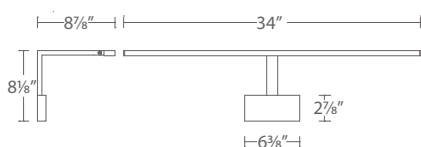

UPTOWN

17", 25" & 34" LED Picture Light

*Robust LED illumination.
Preserve colors in artwork while delivering superior color rendering.*

- Light source can be articulated
- Slim profile, contemporary design
- Driver conceals within the canopy
- JA8 Title 24 2019 compliant
- Conversion plate for 4" J box included

Color Temp: 3000K

CRI: 90

Dimming: 100% - 10% ELV, 100% - 5% 0-10V,
100%-5% TRIAC

Rated Life: 50,000 hours

Input: 120V-277V

PL-52017 : Size: 17" Watt: 13W

LED Lumens: 1,048 Delivered Lumens: 883

PL-52025 : Size: 25" Watt: 16W

LED Lumens: 1,326 Delivered Lumens: 926

PL-52034 : Size: 34" Watt: 25W

LED Lumens: 1,772 Delivered Lumens: 1,329

Finish

BN:
Brushed Nickel

AB:
Aged Brass

Example: **PL-52017-BN**

PL-52034