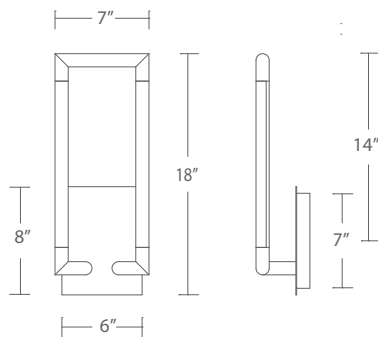

WS-22018-AB shown

POSH

18" LED Sconce

WS-22018-AB shown

Timeless elegance in a designer sconce.

Cool crystals and LED technology

WS-22018

- Extruded optic lightguide tubes
- JA8 Title 24 2019 compliant
- LED strip concealed within for back light
- Driver conceals within the canopy