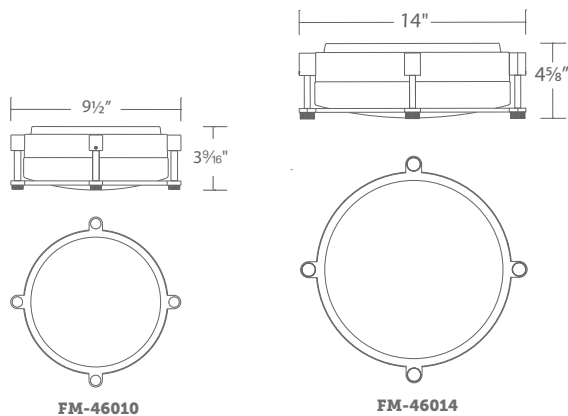

- JA8 Title 24 2019 compliant
- ACLED driverless technology

Color Temp: 3000K
CRI: 90
Dimming: 100% - 10% ELV
Rated Life: 50,000 hours
Input: 120V

FM-46010 : Size: 10" Watt: 15W
LED Lumens: 1,400 Delivered Lumens: 667

FM-46014 : Size: 14" Watt: 30W
LED Lumens: 2,800 Delivered Lumens: 1,522

Finish

AB: Aged Brass
BN: Brushed Nickel

Example: **FM-46010-BN**