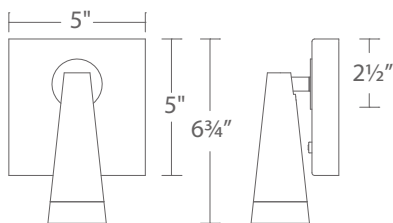

BL-48007

- Light can be articulated
- Convenient on/off switch
- Fingertip touch dimming
- Driver conceals within the canopy
- Rotates 180 degrees

Color Temp: 3000K

CRI: 90

Dimming: 100% - 10% (Integral dimmer)

Rated Life: 50,000 hours

Input: 100V-240V

BL-48007 : Size: 7" Watt: .9W

LED Lumens: 416 Delivered Lumens: 168

Finish

BK/AB:
Black / Aged Brass

BK/BN:
Black / Brushed Nickel

Example: **BL-48007-BK/AB**