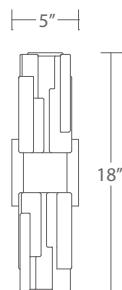

NORD

12" & 18" LED Outdoor Sconce

WS-W41018-BK shown

Icy intrigue. Dimensional glass gives interesting patterns when illuminated.

WS-W41018

- Hammered glass diffuser
- AC LED driverless technology
- JA8 Title 24 2019 compliant

Color Temp: 3000K

CRI: 90

Dimming: 100% - 10% ELV

Rated Life: 54,000 hours

Input: 120V

WS-W41012 : Size: 12" Watt: 15W

LED Lumens: 680 Delivered Lumens: 599

WS-W41018 : Size: 18" Watt: 30W

LED Lumens: 2,264 Delivered Lumens: 1,433

Finish

BK:
Black

Example: **WS-W41012-BK**