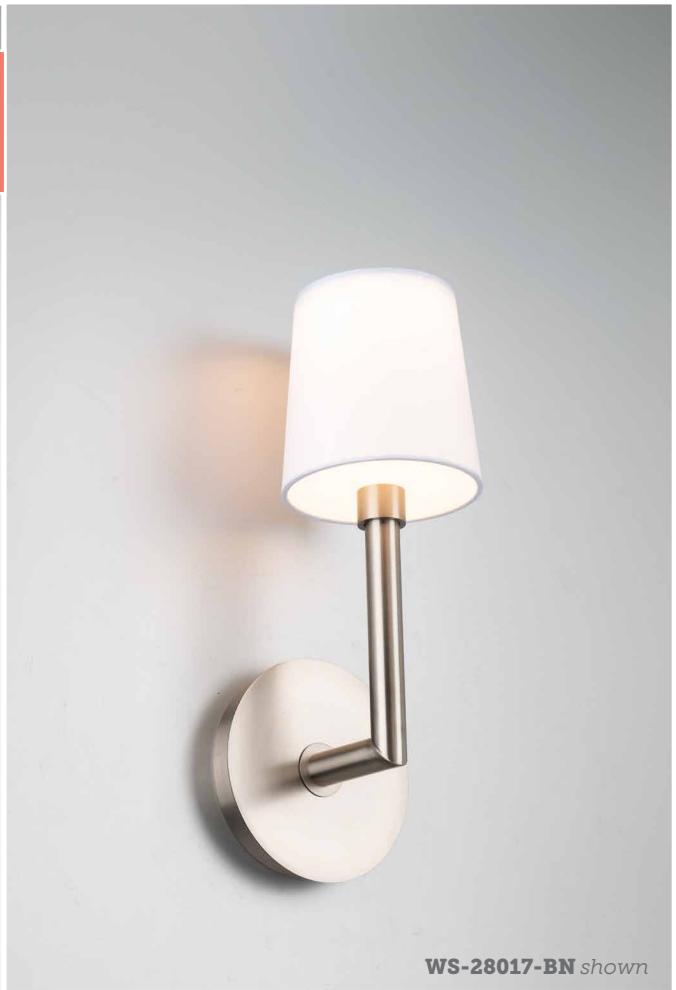

Finish

BN:
 Brushed Nickel

AB:
 Aged Brass

PN:
 Polished Nickel

Example: **WS-25014-AB**

JENNA

17" LED Sconce

WS-28017-AB shown