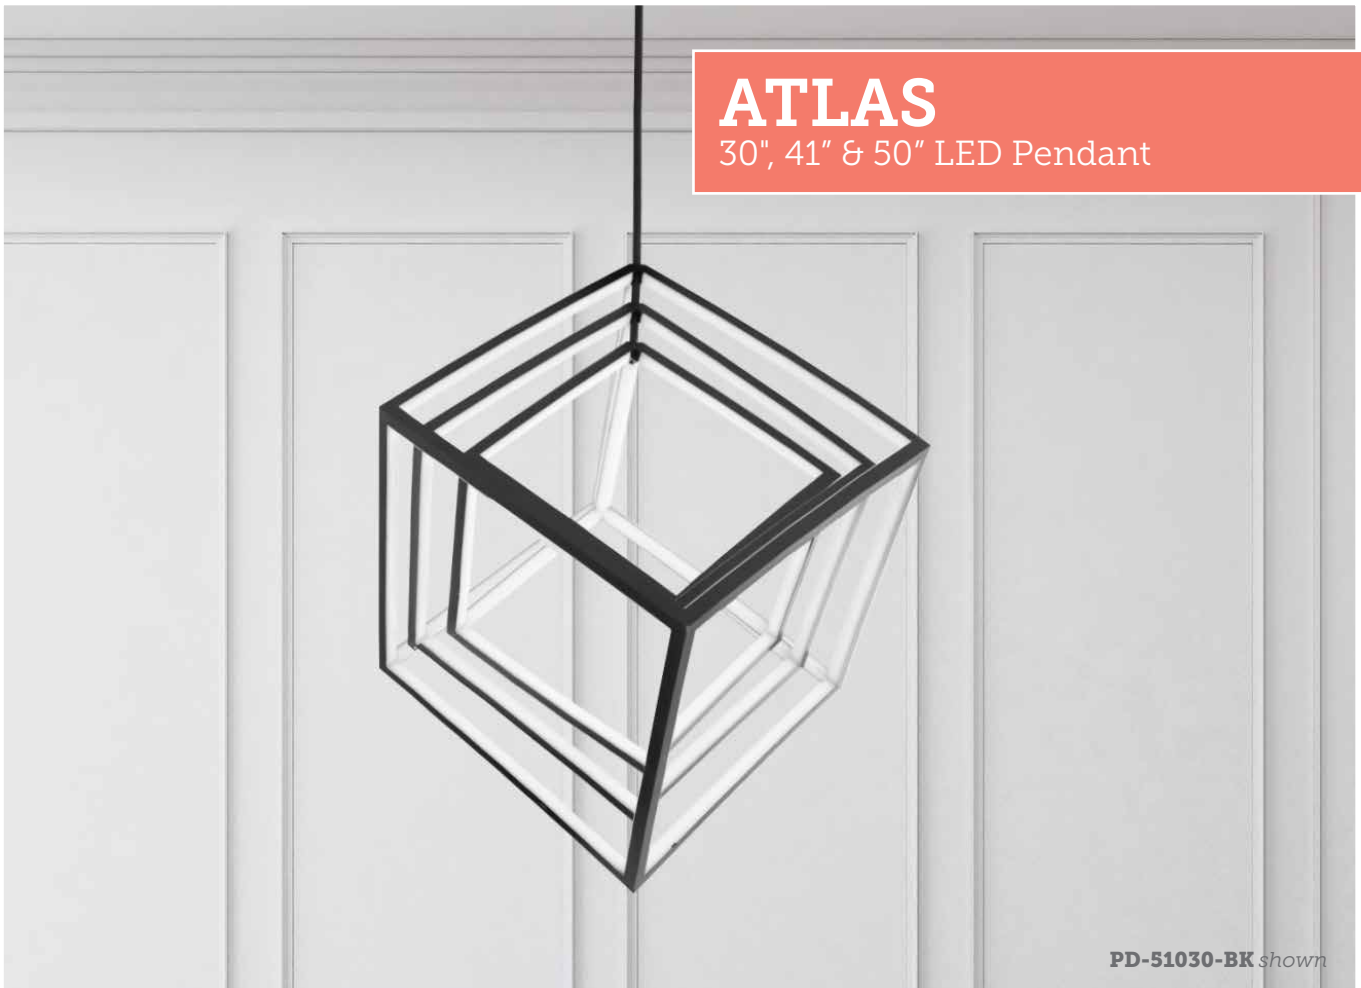

PD-51050-BK shown

ATLAS

30", 41" & 50" LED Pendant

PD-51030-BK shown

Reminiscent of the brilliant modern artwork of Eva Rothschild, this unique pendant features three illuminating cubes that move independently. The black finish provides striking contrast with the luminous lines of light. A recognizable bold design.