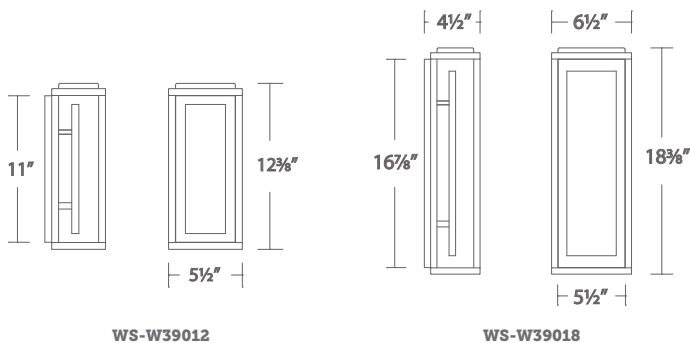

WS-W39012 : Size: 12" Watt: 19W
 LED Lumens: 796 Delivered Lumens: 48

WS-W39018 : Size: 18" Watt: 25W
 LED Lumens: 1,292 Delivered Lumens: 60

Finish

BK/AB:
 Black / Aged Brass

Example: **WS-W39018-BK/AB**