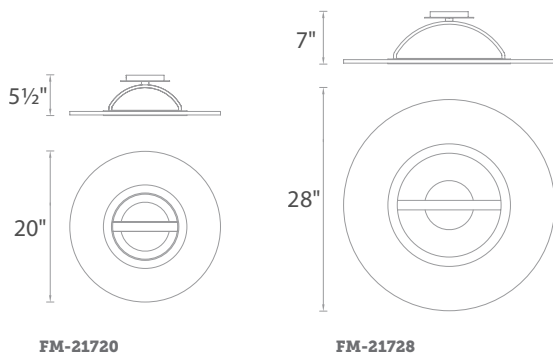

Finish

BK:
Black

AL:
Brushed Aluminum

Example: **FM-21720-BK**