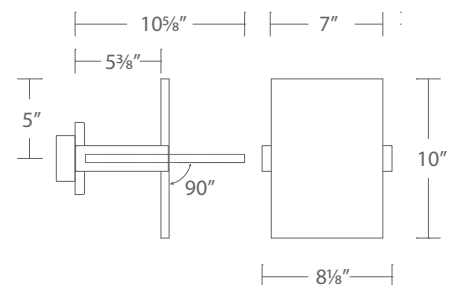

Finish

BK: Black
AL: Brushed Aluminum
Example: **WS-15010-BK**

WS-15010

* Driver installs within a junction box