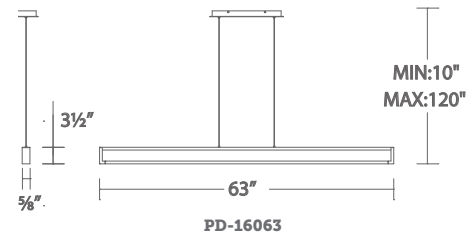

LUNE

63" LED Pendant

Futuristic Industrial. Segmented powerful design. Adjusts to your demands.

- Slim, low profile design provides diffuse illumination
- Each light bar is 300 degree adjustable to enable upward and downward illumination
- Can be mounted on a sloped ceiling
- JA8 Title 24 2019 compliant
- Driver conceals within the canopy

Color Temp: 3000K
CRI: 90
Dimming: 100% - 10% ELV
100%-5% TRIAC
Rated Life: 50,000 hours
Input: 120V

PD-16063: Size: 63" Watt: 23W
LED Lumens: 2,300 Delivered Lumens: 1,355

Finish

BK: Black
AL: Brushed Aluminum

Example: **PD-16063-BK**

Rotatable:

Family: