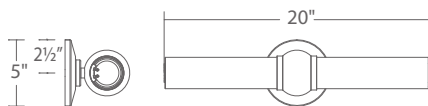

Finish

AB:
Aged Brass

CH:
Chrome

BN:
Brushed Nickel

Example: **WS-35027-BN**

WS-35020