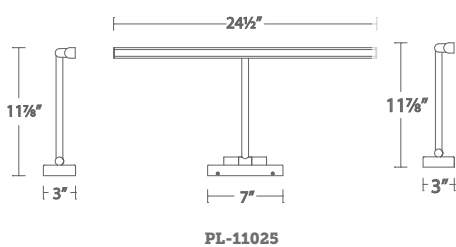

Finish

BN:
Brushed Nickel

BK:
Black

Example: **PL-11025-BN**