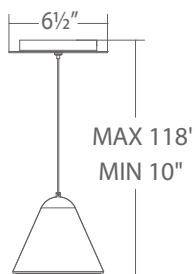

- Thin powered cables provide an ultra-clean look
- Driver concealed within the canopy
- Can be mounted on a sloped ceiling
- 0-10V dimming available with Title 24 option (special order).

Color Temp: 3000K

CRI: 90

Dimming: 100% - 10% ELV, 100%-5% TRIAC

Rated Life: 50,000 hours

Input: 120V-277V

PD-72006 : Size: 6" Watt: 11W

LED Lumens: 1,000 Delivered Lumens: 243

Finish

SN:
Satin Nickel

AB:
Aged Brass

BK:
Black

Example: **PD-72006-SN**

For title 24 option add "T24" before the

Finish: **PD-72006-T24-SN**