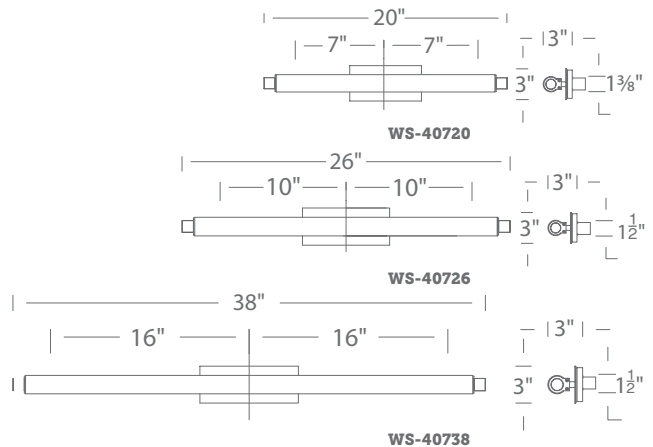

LED Lumens: 1,713 Delivered Lumens: 1,578

WS-40738 : Size: 38" Watt: 29W

LED Lumens: 2,672 Delivered Lumens: 2,384

Finish

CH:
Chrome

AL:
Brushed Aluminum

Example: **WS-40720-CH**

*Driver installs within a junction box