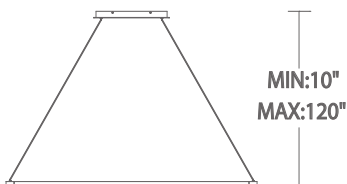

Finish

BK:
Black

Example: **PD-15052-BK**

AL:
Brushed Aluminum