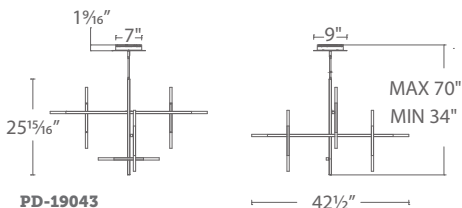

PD-19050

PD-19043