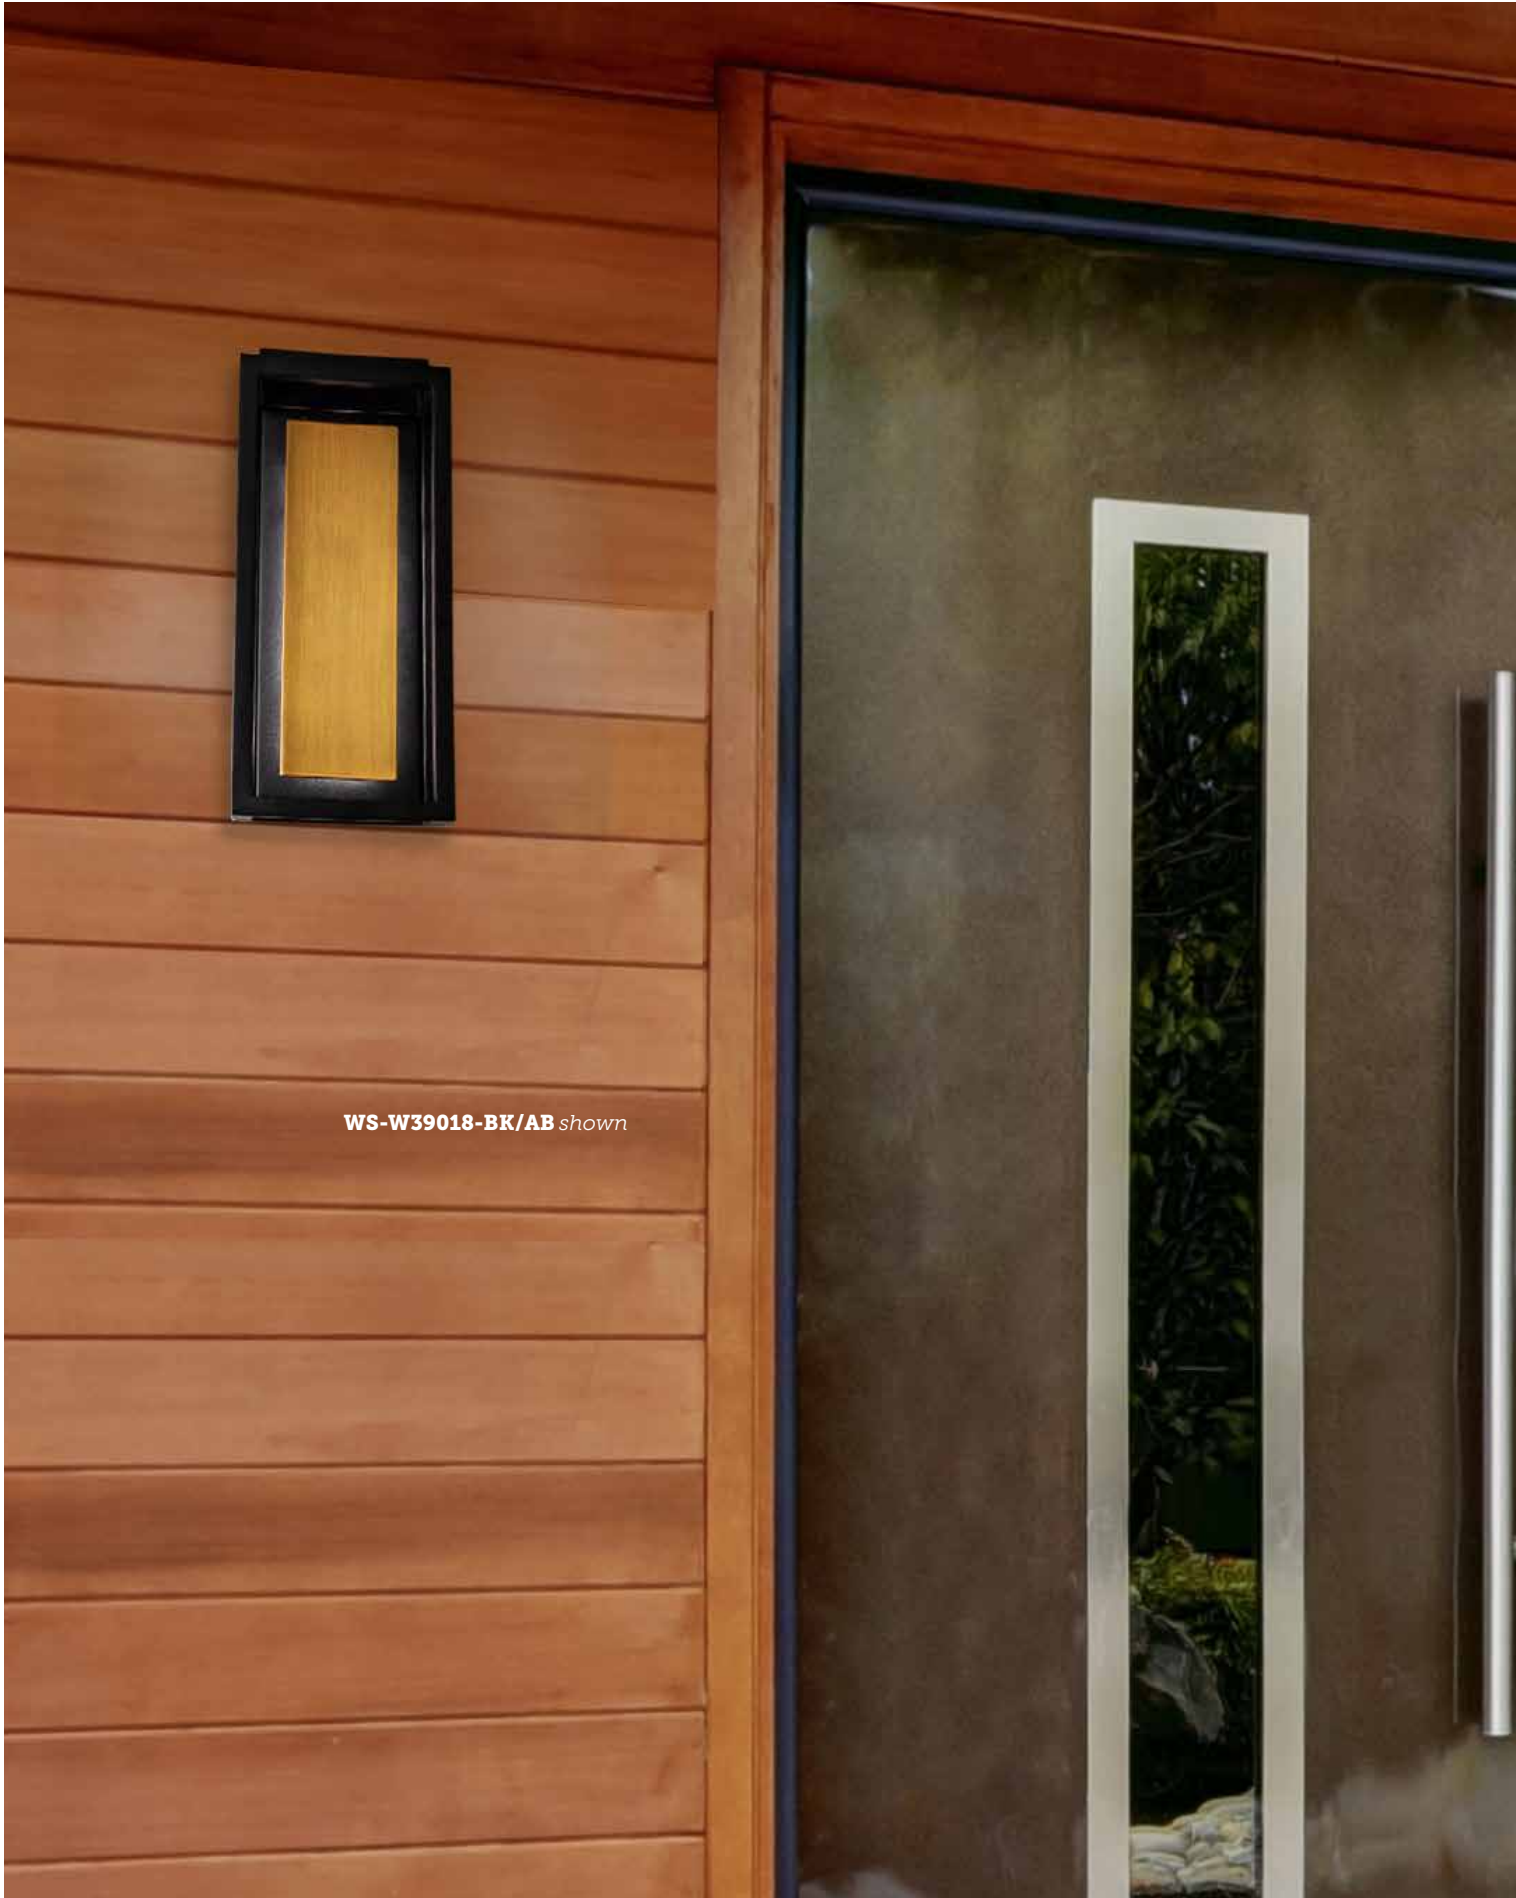

Finish

BK/GO:
 Black/Gold

Example: **WS-W42016-BK/GO**

WS-W39018-BK/AB *shown*

HATHAWAY

12" & 18" LED Outdoor Sconce

WS-W39012-BK/AB shown

WS-W39018-BK/AB shown