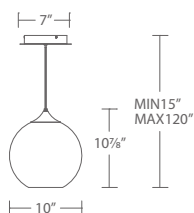

BISTRO

4 Lights, 10" & 14" LED Pendant

Classic forms elevated.

- Low profile, powered aircraft cables for an ultra-clean look
- Easy to clean
- Can be mounted on a sloped ceiling
- JA8 Title 24 2019 compliant
- Three 12" and one 6" downrods included for PD-20004 only
- Driver conceals within the canopy

Color Temp: 3000K
CRI: 90
Dimming: 100% - 10% ELV, 100% - 5% 0-10V, 100%-5% TRIAC
Rated Life: 50,000 hours
Input: 120V-277V

PD-20010 : Size: 10" Watt: 9W
LED Lumens: 680 Delivered Lumens: 259

PD-20014 : Size: 14" Watt: 9W
LED Lumens: 680 Delivered Lumens: 281

PD-20004 : Lights: 4 Watt: 23W
LED Lumens: 1,819 Delivered Lumens: 834

Finish

AB:
Aged Brass
Example: **PD-20004-AB**

PD-20010