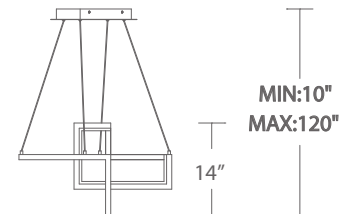

MINECRAFT

23" LED Pendant

Opportunity lights around every turn. Bauhaus inspired modern pendant.

TITLE 24
CALIFORNIA

- Light is evenly distributed 360 degrees
- Asymmetrical, seamless and continuous design
- Low profile, adjustable powered aircraft cables for an ultra-clean look
- Can be mounted on a sloped ceiling
- JA8 Title 24 2019 compliant
- Driver conceals within the canopy

Color Temp: 3000K

CRI: 90

Dimming: 100% - 10% ELV, 100% - 5% 0-10V

Rated Life: 50,000 hours

Input: 120V-277V

PD-17023: Size: 23" Watt: 45W

LED Lumens: 5,600 Delivered Lumens: 2,274

Finish

BK:

Black

Example: **PD-17023-BK**