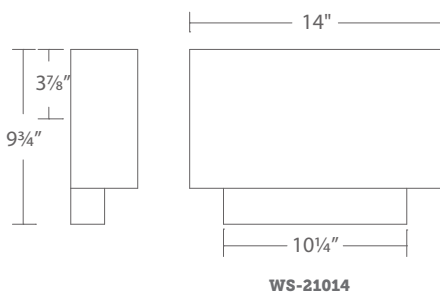

Finish

BN:
Brushed Nickel
Example: **WS-21014-BN**