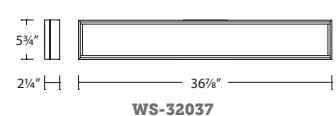

Finish

TT:
Titanium

Example: **WS-32018-TT**