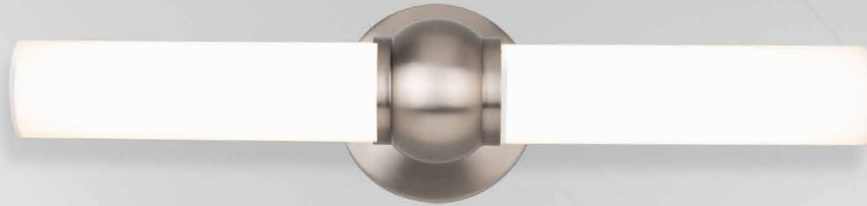

LED Lumens: 2,105 Delivered Lumens: 1,505

Finish

AB:
Aged Brass

BN:
Brushed Nickel

Example: **WS-36022-BN**

WS-35027-CH *shown*

JULIET

20" & 27" LED Sconce + Bath