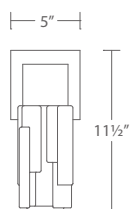

NORD

12" & 18" LED Outdoor Sconce

WS-W41018-BK shown

Icy intrigue. Dimensional glass gives interesting patterns when illuminated.

WS-W41012

- Hammered glass diffuser
- AC LED driverless technology
- JA8 Title 24 2019 compliant

Color Temp: 3000K

CRI: 90

Dimming: 100% - 10% ELV

Rated Life: 54,000 hours

Input: 120V

WS-W41012 : Size: 12" Watt: 15W

LED Lumens: 680 Delivered Lumens: 599

WS-W41018 : Size: 18" Watt: 30W

LED Lumens: 2,264 Delivered Lumens: 1,433

Finish

BK:
Black

Example: **WS-W41012-BK**