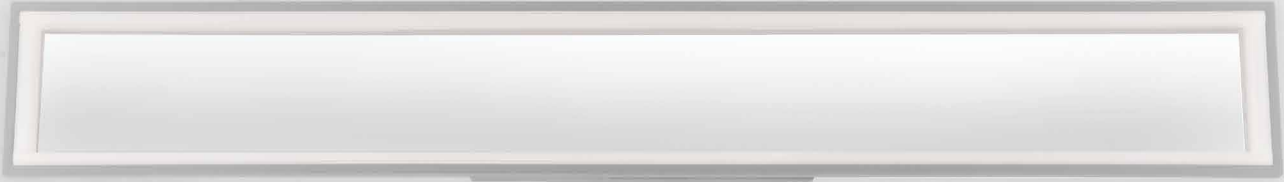

MIRROR MIRROR

18", 27" & 37" LED Sconce + Bath

WS-32037-TT shown