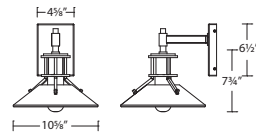

Finish

BK/AB:
Black / Aged Brass

Example: **WS-W43015-BK/AB**

WS-W43011