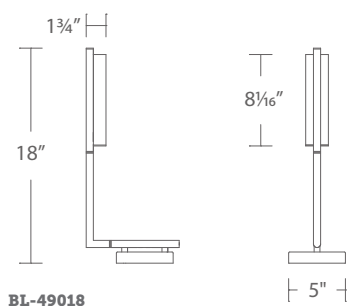

Finish

AB:
Aged Brass

BK:
Black

BN:
Brushed Nickel

Example: **BL-49018-BN**

BL-49018