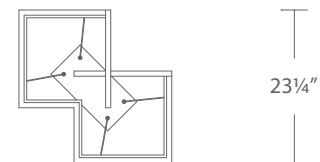

MINECRAFT

23" LED Pendant

Opportunity lights around every turn. Bauhaus inspired modern pendant.

TITLE 24
CALIFORNIA

- Light is evenly distributed 360 degrees
- Asymmetrical, seamless and continuous design
- Low profile, adjustable powered aircraft cables for an ultra-clean look
- Can be mounted on a sloped ceiling
- JA8 Title 24 2019 compliant
- Driver conceals within the canopy

Color Temp: 3000K

CRI: 90

Dimming: 100% - 10% ELV, 100% - 5% 0-10V

Rated Life: 50,000 hours

Input: 120V-277V

PD-17023: Size: 23" Watt: 45W

LED Lumens: 5,600 Delivered Lumens: 2,274

Finish

BK:

Black

Example: **PD-17023-BK**

23 1/4"

PD-17023