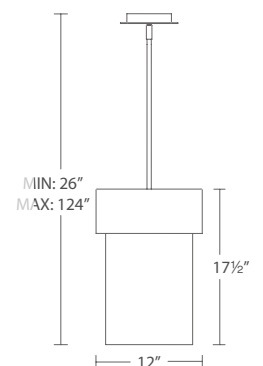

PD-42918 : Size: 18" Watt: 25W
LED Lumens: 2,400 Delivered Lumens: 1,365

Finish

BK:
Black

Example: **PD-42909-BK**

PD-42909

PD-42912

PD-42918

LED Sconce + Bath