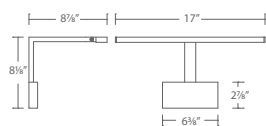

LED Lumens: 1,326 Delivered Lumens: 926

PL-52034 : Size: 34" Watt: 25W

LED Lumens: 1,772 Delivered Lumens: 1,329

Finish

BN:
Brushed Nickel

AB:
Aged Brass

Example: **PL-52017-BN**

PL-52017