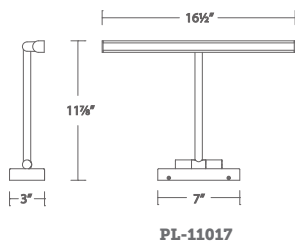

Finish

BN:
Brushed Nickel

BK:
Black

Example: **PL-11025-BN**