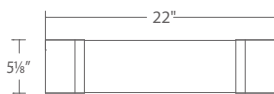

MELROSE

22" & 32" LED Sconce + Bath

Modern and clean. Clear and opal glass layers encapsulate perfectly even LED illumination.

WS-36022

- JA8 Title 24 2019 compliant
- Can be mounted vertically or horizontally
- Driver conceals within the fixture

Color Temp: 3000K

CRI: 90

Dimming: 100% - 10% ELV, 100% - 5% 0-10V,
100%-5% TRIAC

Rated Life: 50,000 hours

Input: 120V-277V

WS-36022 : Size: 22" Watt: 24W

LED Lumens: 1,720 Delivered Lumens: 1,204

WS-36032 : Size: 32" Watt: 30W

LED Lumens: 2,105 Delivered Lumens: 1,505

Finish

AB:
Aged Brass

BN:
Brushed Nickel

Example: **WS-36022-BN**