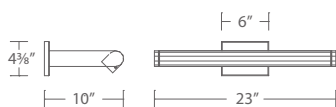

KENT

11", 17" & 23" LED Picture Light

PL-50023-AB shown

*Influential and substantial.
Showcase artwork or bookcases with stylish LED illumination.*

- Luminaire is 180 degrees rotatable
- AC LED driverless technology

Color Temp: 3000K
CRI: 90
Dimming: 100% - 10% ELV
Rated Life: 54,000 hours
Input: 120V

PL-50011 : Size: 11" Watt: 8W
LED Lumens: 600 Delivered Lumens: 287

PL-50017 : Size: 17" Watt: 12W
LED Lumens: 1,000 Delivered Lumens: 479

PL-50023 : Size: 23" Watt: 18W
LED Lumens: 1,400 Delivered Lumens: 792

Finish

BN:
Brushed Nickel

AB:
Aged Brass

BK:
Black
Example: **PL-50023-BN**

PL-50023