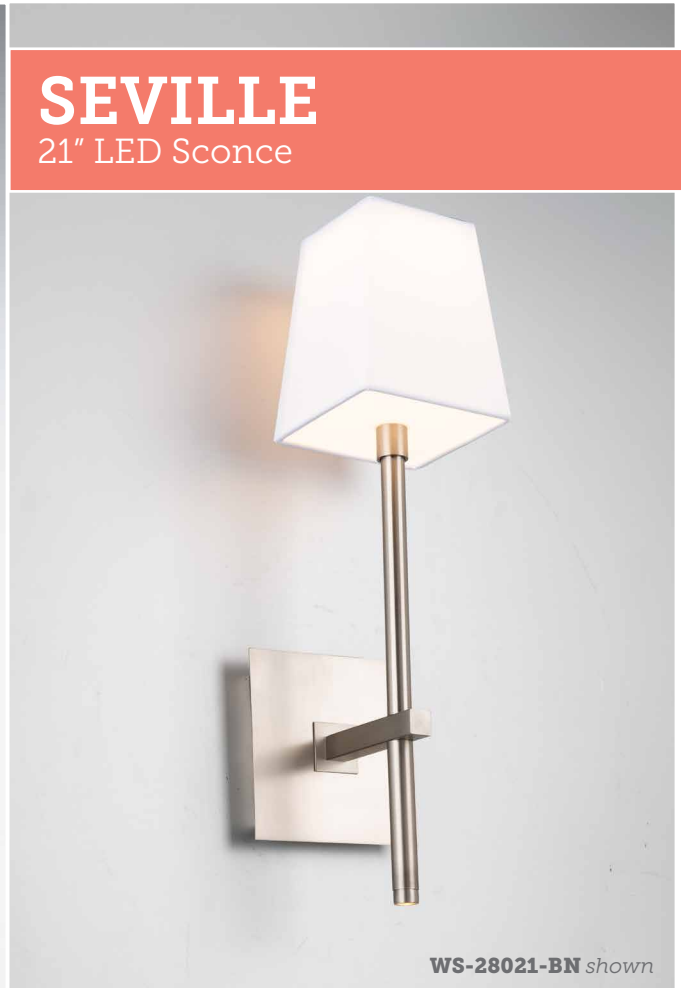

WS-28017 : Size: 17" Watt: 14W
 LED Lumens: 1,700 Delivered Lumens: 748

Finish

AB: Aged Brass
BN: Brushed Nickel
 Example: **WS-28017-AB**

WS-28017

SEVILLE

21" LED Sconce

WS-28021-AB shown

WS-28021-BN shown