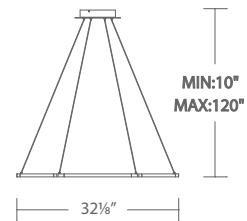

LUNE

32" LED Pendant

*Futuristic Industrial.
Segmented powerful design.
Adjusts to your demands.*

- Slim, low profile design provides diffuse illumination
- Each light bar is 300 degree adjustable to enable upward and downward illumination
- Can be mounted on a sloped ceiling
- JA8 Title 24 2019 compliant
- Driver conceals within the canopy

Color Temp: 3000K
CRI: 90
Dimming: 100% - 10% ELV
100%-5% TRIAC
Rated Life: 50,000 hours
Input: 120V

PD-14032: Size: 32" Watt: 28W
LED Lumens: 3,000 Delivered Lumens: 1,832

Finish

BK:
Black

AL:
Brushed Aluminum

Example: **PD-14032-BK**

PD-14032