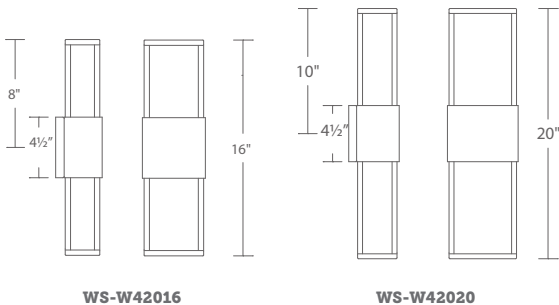

Finish

BK/GO:
Black/Gold

Example: **WS-W42016-BK/GO**