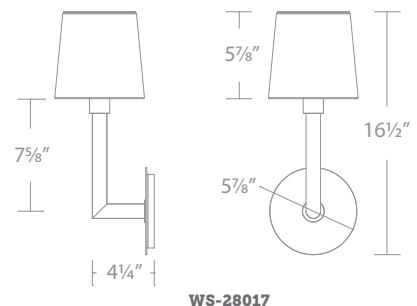

WS-28017 : Size: 17" Watt: 14W
 LED Lumens: 1,700 Delivered Lumens: 748

Finish

AB: Aged Brass
BN: Brushed Nickel
 Example: **WS-28017-AB**

WS-28017

SEVILLE

21" LED Sconce

WS-28021-AB shown

WS-28021-BN shown