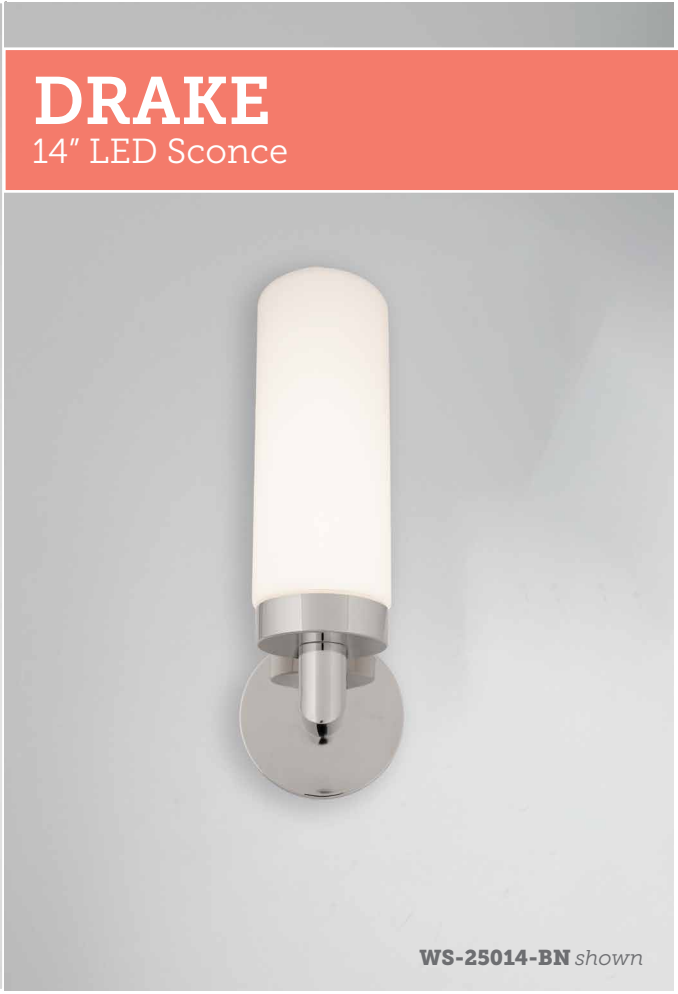

Example: **WS-27010-AB**

WS-25014-PN shown

DRAKE

14" LED Sconce

WS-25014-AB shown

WS-25014-BN shown

A simple statement. Beautiful illumination through opal glass atop a polished metal base.

WS-25014