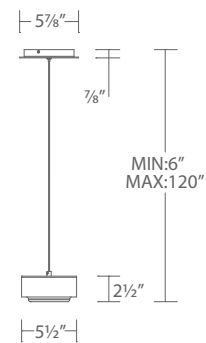

OHM

6" Mini LED Pendant

Modern elegance paired with advanced luminosity.

- Can be mounted on a sloped ceiling
- Low profile, adjustable powered aircraft cables for an ultra-clean look
- JA8 Title 24 2019 compliant
- Driver conceals within the canopy
- Thin powered cable with matching color.

Color Temp: 3000K

CRI: 90

Dimming: 100% - 10% ELV, 100%-5% TRIAC

Rated Life: 50,000 hours

Input: 120V

PD-13006 : Size: 6" Watt: 13W

LED Lumens: 1,200 Delivered Lumens: 553

Finish

BK:

Black

Example: **PD-13006-BK**

PD-13006