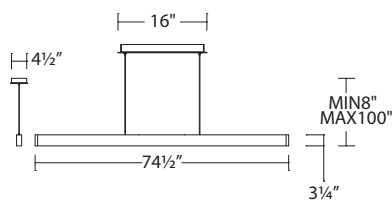

PD-22775

- Ultra thin pendant for the discerning minimalist
- Solid aluminum construction
- Frosted diffuser provides even illumination
- Cable suspension carrying low voltage may be field shortened
- JA8 Title 24 2019 compliant
- Driver located inside the canopy
- Brushed and anodized metal finishes
- 0-10V dimming not available for PD-22775

Color Temp: 3000K

CRI: 90

Dimming: 100% - 10% ELV, 100% - 5% 0-10V,
100%-5% TRIAC

Rated Life: 54,000 hours

Input: 120V-277V

PD-22744 : Size: 44" Watt: 24W

LED Lumens: 1,299 Delivered Lumens: 1,034

PD-22754 : Size: 54" Watt: 30W

LED Lumens: 2,150 Delivered Lumens: 1,740

PD-22775 : Size: 75" Watt: 44W

LED Lumens: 2,671 Delivered Lumens: 1,888

Finish

BK:
Black

AL:
Brushed Aluminum

Example: **PD-22744-BK**