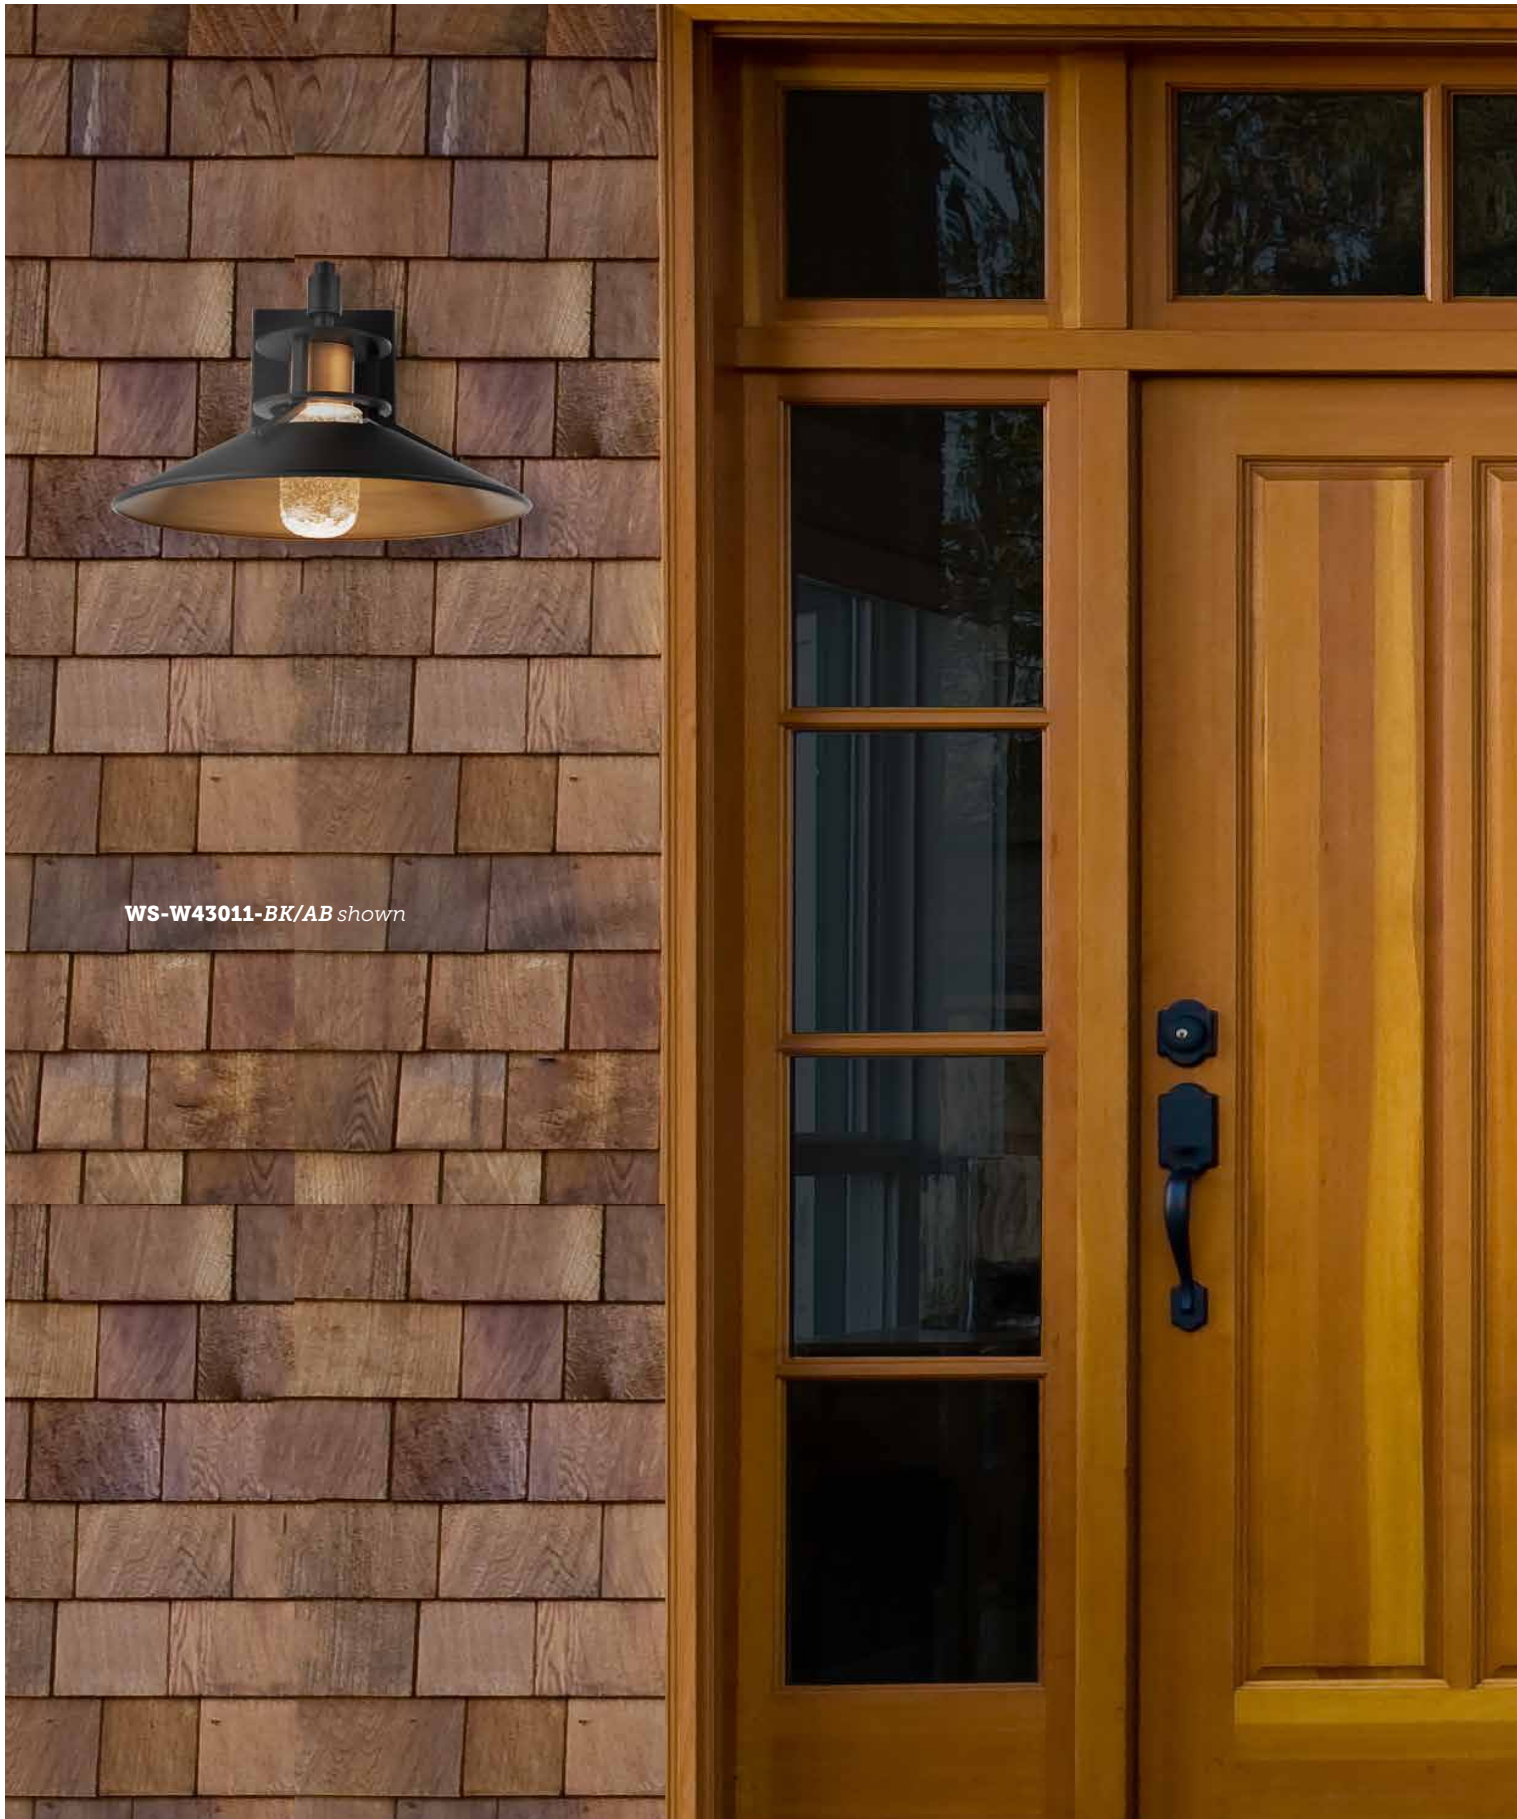

WS-W43011-BK/AB shown

Modern farmhouse industrial. A beckoning invitation.

SLEEPLESS

11" & 15" LED Outdoor Sconce

WS-W43015-BK/AB shown

WS-W43011-BK/AB shown

WS-W43015-BK/AB shown

- Lightly hammered, seeded glass
- Driver concealed within fixture