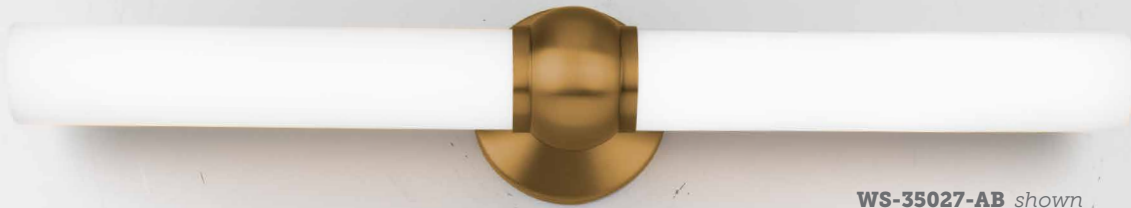

WS-35027-AB shown