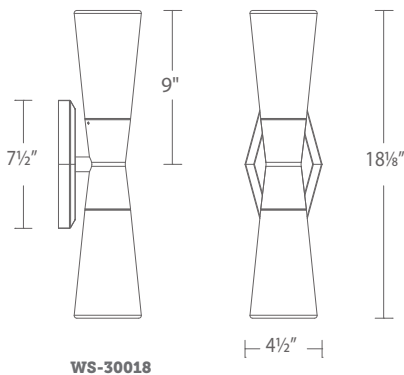

- Unique, faceted diamond backplate
- Up and downlight illumination
- JA8 Title 24 2019 compliant
- Can be mounted vertically or horizontally
- ACLED driverless technology

Color Temp: 3000K
CRI: 90
Dimming: 100% - 10% ELV
Rated Life: 50,000 hours
Input: 120V

WS-30018 : Size: 18" Watt: 21W
LED Lumens: 1,580 Delivered Lumens: 1,270

Finish

AB:
Aged Brass

BN:
Brushed Nickel

Example: **WS-30018-BN**