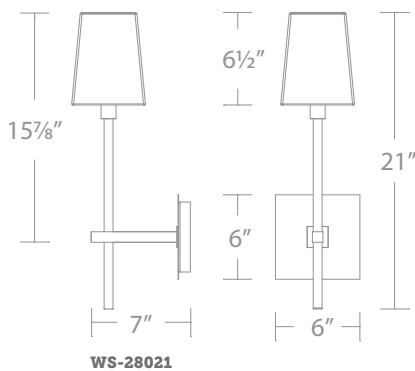

- Fabric shade comes in square design
- JA8 Title 24 2019 compliant
- Driver conceals within the canopy

Color Temp: 3000K

CRI: 90

Dimming: 100% - 10% ELV, 100% - 5% 0-10V,
100%-5% TRIAC

Rated Life: 50,000 hours

Input: 120V-277V

WS-28021 : Size: 21" Watt: 15W

LED Lumens: 1,800 Delivered Lumens: 828

Finish

AB:
Aged Brass

BN:
Brushed Nickel

Example: **WS-28021-AB**