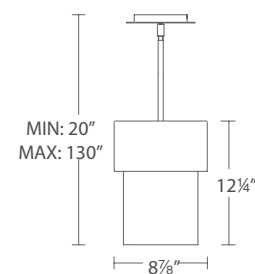

PD-42918 : Size: 18" Watt: 25W
LED Lumens: 2,400 Delivered Lumens: 1,365

Finish

BK:
Black

Example: **PD-42909-BK**

PD-42909

PD-42912

PD-42918

LED Sconce + Bath