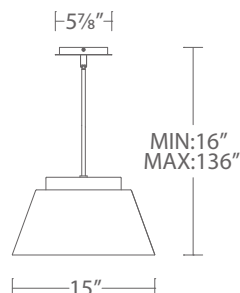

PD-12015-BN shown

PD-12015-BN shown

CHIC

6" & 15" Mini LED Pendant

Through the looking glass. LED light within a smoked glass pendant.

- Smoked glass on the outside, frosted opal glass on the inside
- Low profile, adjustable powered aircraft cable for an ultra-clean look
- Can be mounted on a sloped ceiling
- JA8 Title 24 2019 compliant
- Driver conceals within the canopy

Color Temp: 3000K
CRI: 90
Dimming: 100% - 10% ELV, 100% - 5% 0-10V
100%-5% TRIAC
Rated Life: 50,000 hours
Input: 120V-277V

PD-12006 : Size: 6" Watt: 7W
LED Lumens: 500 Delivered Lumens: 227

PD-12015 : Size: 15" Watt: 14W
LED Lumens: 1,200 Delivered Lumens: 635

Finish

BN:
Brushed Nickel

Example: **PD-12006-BN**

PD-12015