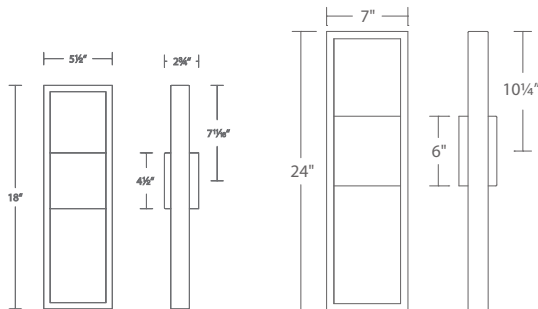

WS-W13918

WS-W13924

- Aluminum hardware
- JA8 Title 24 2019 compliant
- No transformer or driver required

Color Temp: 3000K
CRI: 90
Dimming: 100% - 10% ELV
Rated Life: 60,000 hours
Input: 120V

WS-W13918: Size: 18" Watt: 16W
LED Lumens: 1,200 Delivered Lumens: 427
WS-W13924: Size: 24" Watt: 22W
LED Lumens: 1,600 Delivered Lumens: 760

Finish

BK:
Black
Example: **WS-W13918-BK**