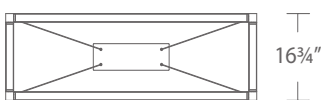

Finish

BK:
Black

Example: **PD-15052-BK**

AL:
Brushed Aluminum