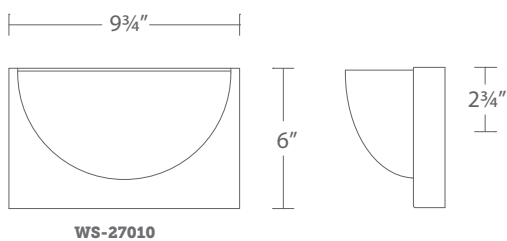

Finish

AB: Aged Brass   **BN:** Brushed Nickel

Example: **WS-27010-AB**