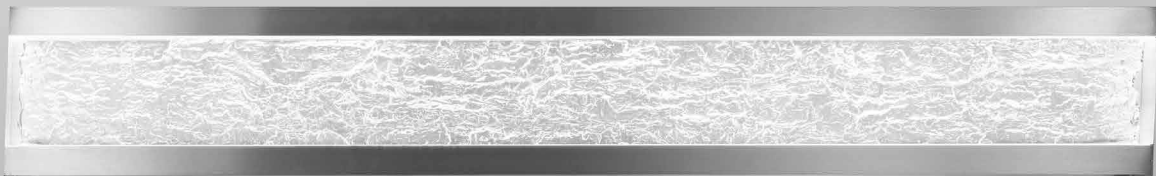

WS-34037-AL shown

Elaborate and embossed. Powerful illumination with enchanting sparkle and charm.

- Moulded diffuser deeply textured on the inside
- JA8 Title 24 2019 compliant
- Can be mounted vertically or horizontally
- Driver conceals within the fixture

Color Temp: 3500K

CRI: 90

Dimming: 100% - 10% ELV, 100% - 5% 0-10V,
100%-5% TRIAC

Rated Life: 50,000 hours

Input: 120V-277V

WS-34027 : Size: 27" Watt: 22W

LED Lumens: 1,493 Delivered Lumens: 1,356

WS-34037 : Size: 37" Watt: 30W

LED Lumens: 2,122 Delivered Lumens: 1,785

Finish

AL:

Brushed Aluminum

Example: **WS-34037-AL**

26 5/8"

36 5/8"