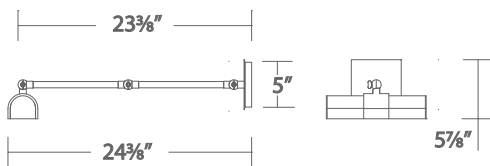

Finish

AB:
Aged Brass

BN:
Brushed Nickel

Example: **PL-47023-BN**

PL-47023