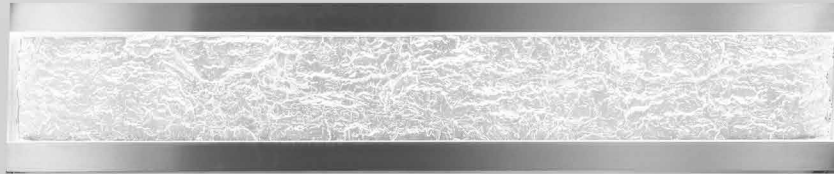

REPOSE

27" & 37" LED Sconce + Bath

WS-34027-AL shown