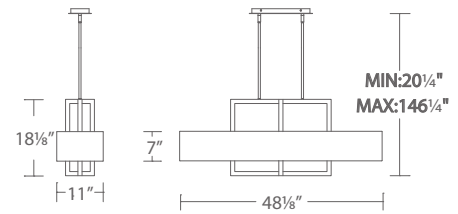

MADISON

48" LED Pendant

A tailored look for transitional designs.

- Driver concealed within the canopy
- JA8 Title 24 2019 compliant
- Fabric shade in combination with acrylic for multi-faceted design
- Six 12" and two 6" downrods included

Color Temp: 3000K

CRI: 90

Dimming: 100% - 10% ELV, 100%-5% TRIAC

Rated Life: 50,000 hours

Input: 120V

PD-96948 : Size: 48" Watt: 48W

LED Lumens: 6,000 Delivered Lumens: 3,339

Finish

AB:

Aged Brass

Example: **PD-96948-AB**

PD-96948