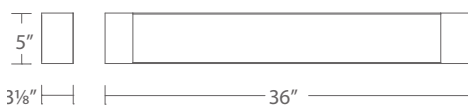

DARCY

24" & 36" LED Sconce + Bath

Flattering illumination. Experience unparallel task lighting above a vanity or alongside a mirror.

- Silk screen mitered tempered glass diffuser
- Can be mounted vertically or horizontally
- JA8 Title 24 2019 compliant
- Driver conceals within the fixture

Color Temp: 3000K
CRI: 90
Dimming: 100% - 10% ELV
Rated Life: 50,000 hours
Input: 120V-277V

WS-38024 : Size: 24" Watt: 34W
LED Lumens: 3,800 Delivered Lumens: 1,733

WS-38036 : Size: 36" Watt: 45W
LED Lumens: 5,000 Delivered Lumens: 2,383

Finish

AB: Aged Brass **BN:** Brushed Nickel

Example: **WS-38024-BN**

WS-38036