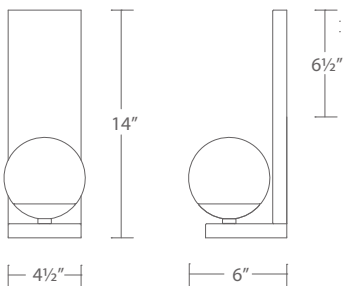

BN:
Brushed Nickel

AB:
Aged Brass

PN:
Polished Nickel

Example: **WS-26014-PN**

WS-26014

WS-30018-BN shown

LOCKE

18" LED Sconce + Bath