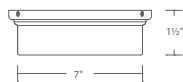

FM-45012-AB shown

YORK

8" & 12" LED Ceiling Mount

FM-45012-BN shown

FM-45008-AB shown

A timeless aesthetic. Lustrous aged brass or antiqued nickel and generous illumination for hallways and entryways.

FM-45012