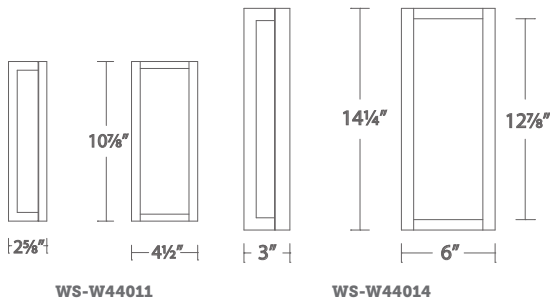

Finish

BK:
Black

Example: **WS-W44014-BK**