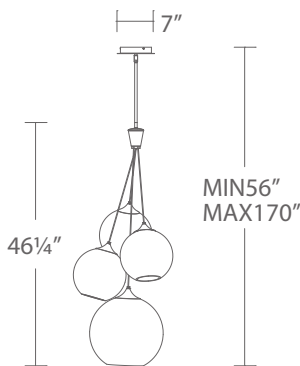

Finish

AB:
Aged Brass
Example: **PD-20004-AB**

PD-20004