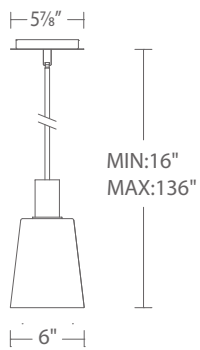

Finish

BN:
Brushed Nickel

Example: **PD-12006-BN**

PD-12006