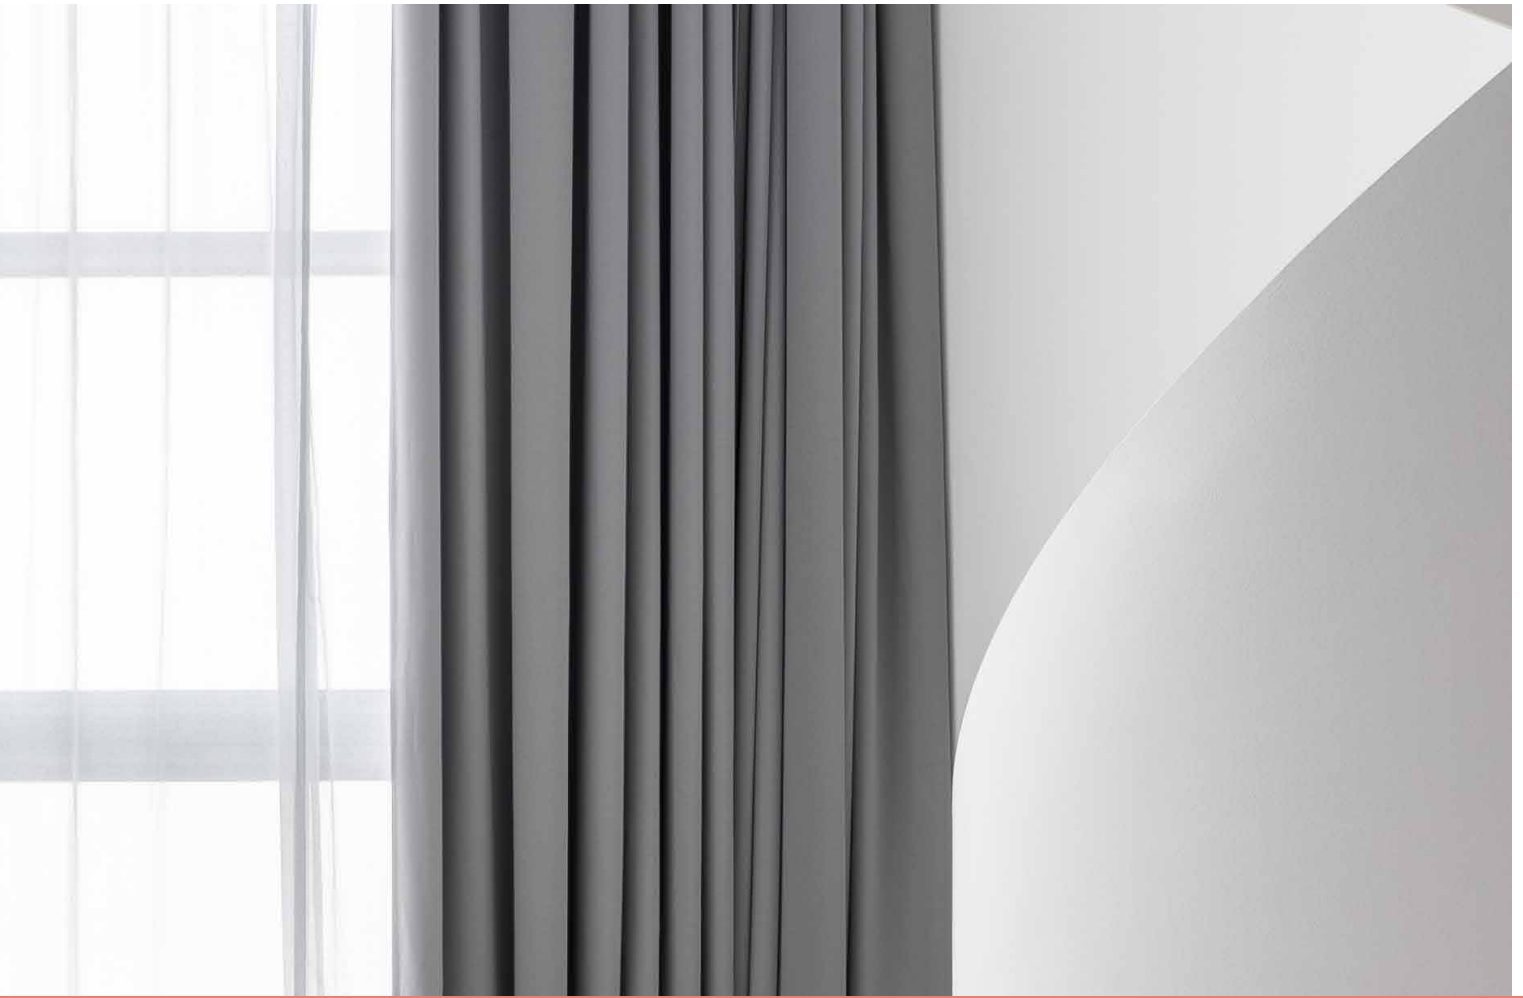

LED Pendants + Chandeliers

Generations of design trends are more forgiving of clean proportions than ornate decorations, but good lighting design is always a welcome constant.

This is the guiding principle behind our dweLED offering of LED Pendants and Chandeliers. Stunning additions to commercial offices or kitchen islands, dweLED pendants have been specified into hundreds of designs.