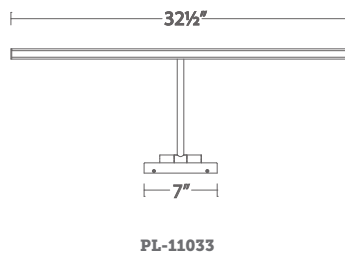

Finish

BN:
Brushed Nickel

BK:
Black

Example: **PL-11025-BN**