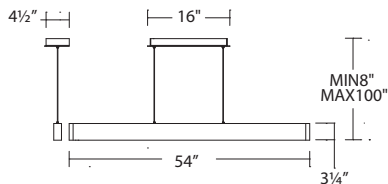

VOLO

44", 54" & 75" LED Pendant

PD-22754-BK shown

Wishful lighting. Ultra thin pendant for the discerning minimalist.

PD-22754

- Ultra thin pendant for the discerning minimalist
- Solid aluminum construction
- Frosted diffuser provides even illumination
- Cable suspension carrying low voltage may be field shortened
- JA8 Title 24 2019 compliant
- Driver located inside the canopy
- Brushed and anodized metal finishes
- 0-10V dimming not available for PD-22775

Color Temp: 3000K

CRI: 90

Dimming: 100% - 10% ELV, 100% - 5% 0-10V,
100%-5% TRIAC

Rated Life: 54,000 hours

Input: 120V-277V

PD-22744 : Size: 44" Watt: 24W

LED Lumens: 1,299 Delivered Lumens: 1,034

PD-22754 : Size: 54" Watt: 30W

LED Lumens: 2,150 Delivered Lumens: 1,740

PD-22775 : Size: 75" Watt: 44W

LED Lumens: 2,671 Delivered Lumens: 1,888

Finish

BK:
Black

AL:
Brushed Aluminum

Example: **PD-22744-BK**