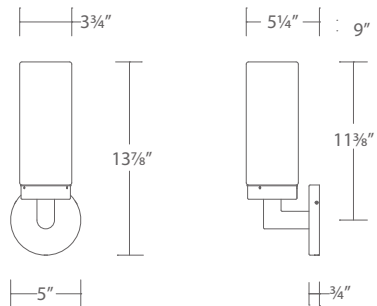

Example: **WS-27010-AB**

WS-25014-PN shown

DRAKE

14" LED Sconce

WS-25014-AB shown

WS-25014-BN shown

A simple statement. Beautiful illumination through opal glass atop a polished metal base.

WS-25014