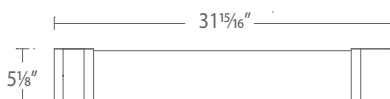

MELROSE

22" & 32" LED Sconce + Bath

Modern and clean. Clear and opal glass layers encapsulate perfectly even LED illumination.

WS-36032

- JA8 Title 24 2019 compliant
- Can be mounted vertically or horizontally
- Driver conceals within the fixture

Color Temp: 3000K

CRI: 90

Dimming: 100% - 10% ELV, 100% - 5% 0-10V,
100%-5% TRIAC

Rated Life: 50,000 hours

Input: 120V-277V

WS-36022 : Size: 22" Watt: 24W

LED Lumens: 1,720 Delivered Lumens: 1,204

WS-36032 : Size: 32" Watt: 30W

LED Lumens: 2,105 Delivered Lumens: 1,505

Finish

AB:
Aged Brass

BN:
Brushed Nickel

Example: **WS-36022-BN**