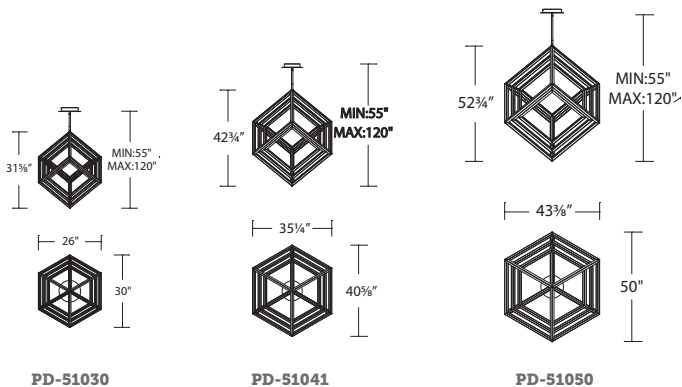

Finish

BK:
Black

Example: **PD-51030-BK**