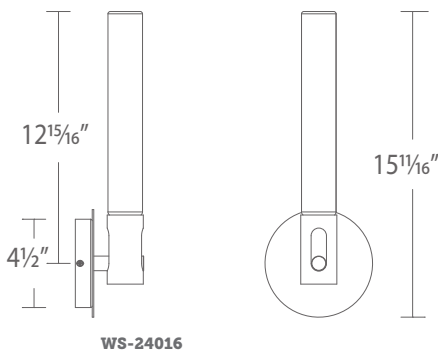

Color Temp: 3000K
 CRI: 90
 Dimming: 100% - 10% ELV
 Rated Life: 50,000 hours
 Input: 120V

WS-24016 : Size: 16" Watt: 11W
 LED Lumens: 832 Delivered Lumens: 743

Finish

CH:
 Chrome

Example: **WS-24016-AB**