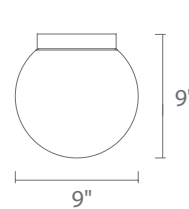

NIVEOUS

6", 9" & 12" LED Ceiling Mount

*Like the perfect snowball,
unique yet wholly recognizable.*

- Spheres of pure light
- Mouth blown etched opal glass diffuser provides even illumination
- Solid aluminum construction
- JA8 Title 24 2019 compliant
- Mount as a ceiling fixture or wall sconce
- No transformer or driver required except 277V option (special order).
- 2700K /3500K for 6" and 9" options only (special order)

Color Temp: 3000K
CRI: 90
Dimming: 100% - 10% ELV
Rated Life: 50,000 hours
Input: 120V (277V special order)

FM-W52306 : Size: 6" Watt: 10W

LED Lumens: 800 Delivered Lumens: 680

FM-W52309 : Size: 9" Watt: 18W

LED Lumens: 1,600 Delivered Lumens: 1,428

FM-W52312 : Size: 12" Watt: 24W

LED Lumens: 2,229 Delivered Lumens: 1,900

Finish

WT:

White

Example: **FM-52312-WT**

For 277V, add an "F" before the finish : **FM-W52312F-WT**

For 2700K add "-27", 3500K add "-35" before the finish:

FM-W52306-35-WT

FM-W52309