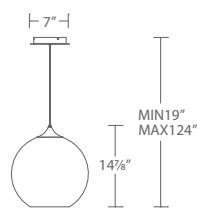

PD-20004 : Lights: 4 Watt: 23W
 LED Lumens: 1,819 Delivered Lumens: 834

Finish

AB:
 Aged Brass
 Example: **PD-20004-AB**

PD-20004

PD-20010

PD-20014

PD-96948-AB shown

MADISON