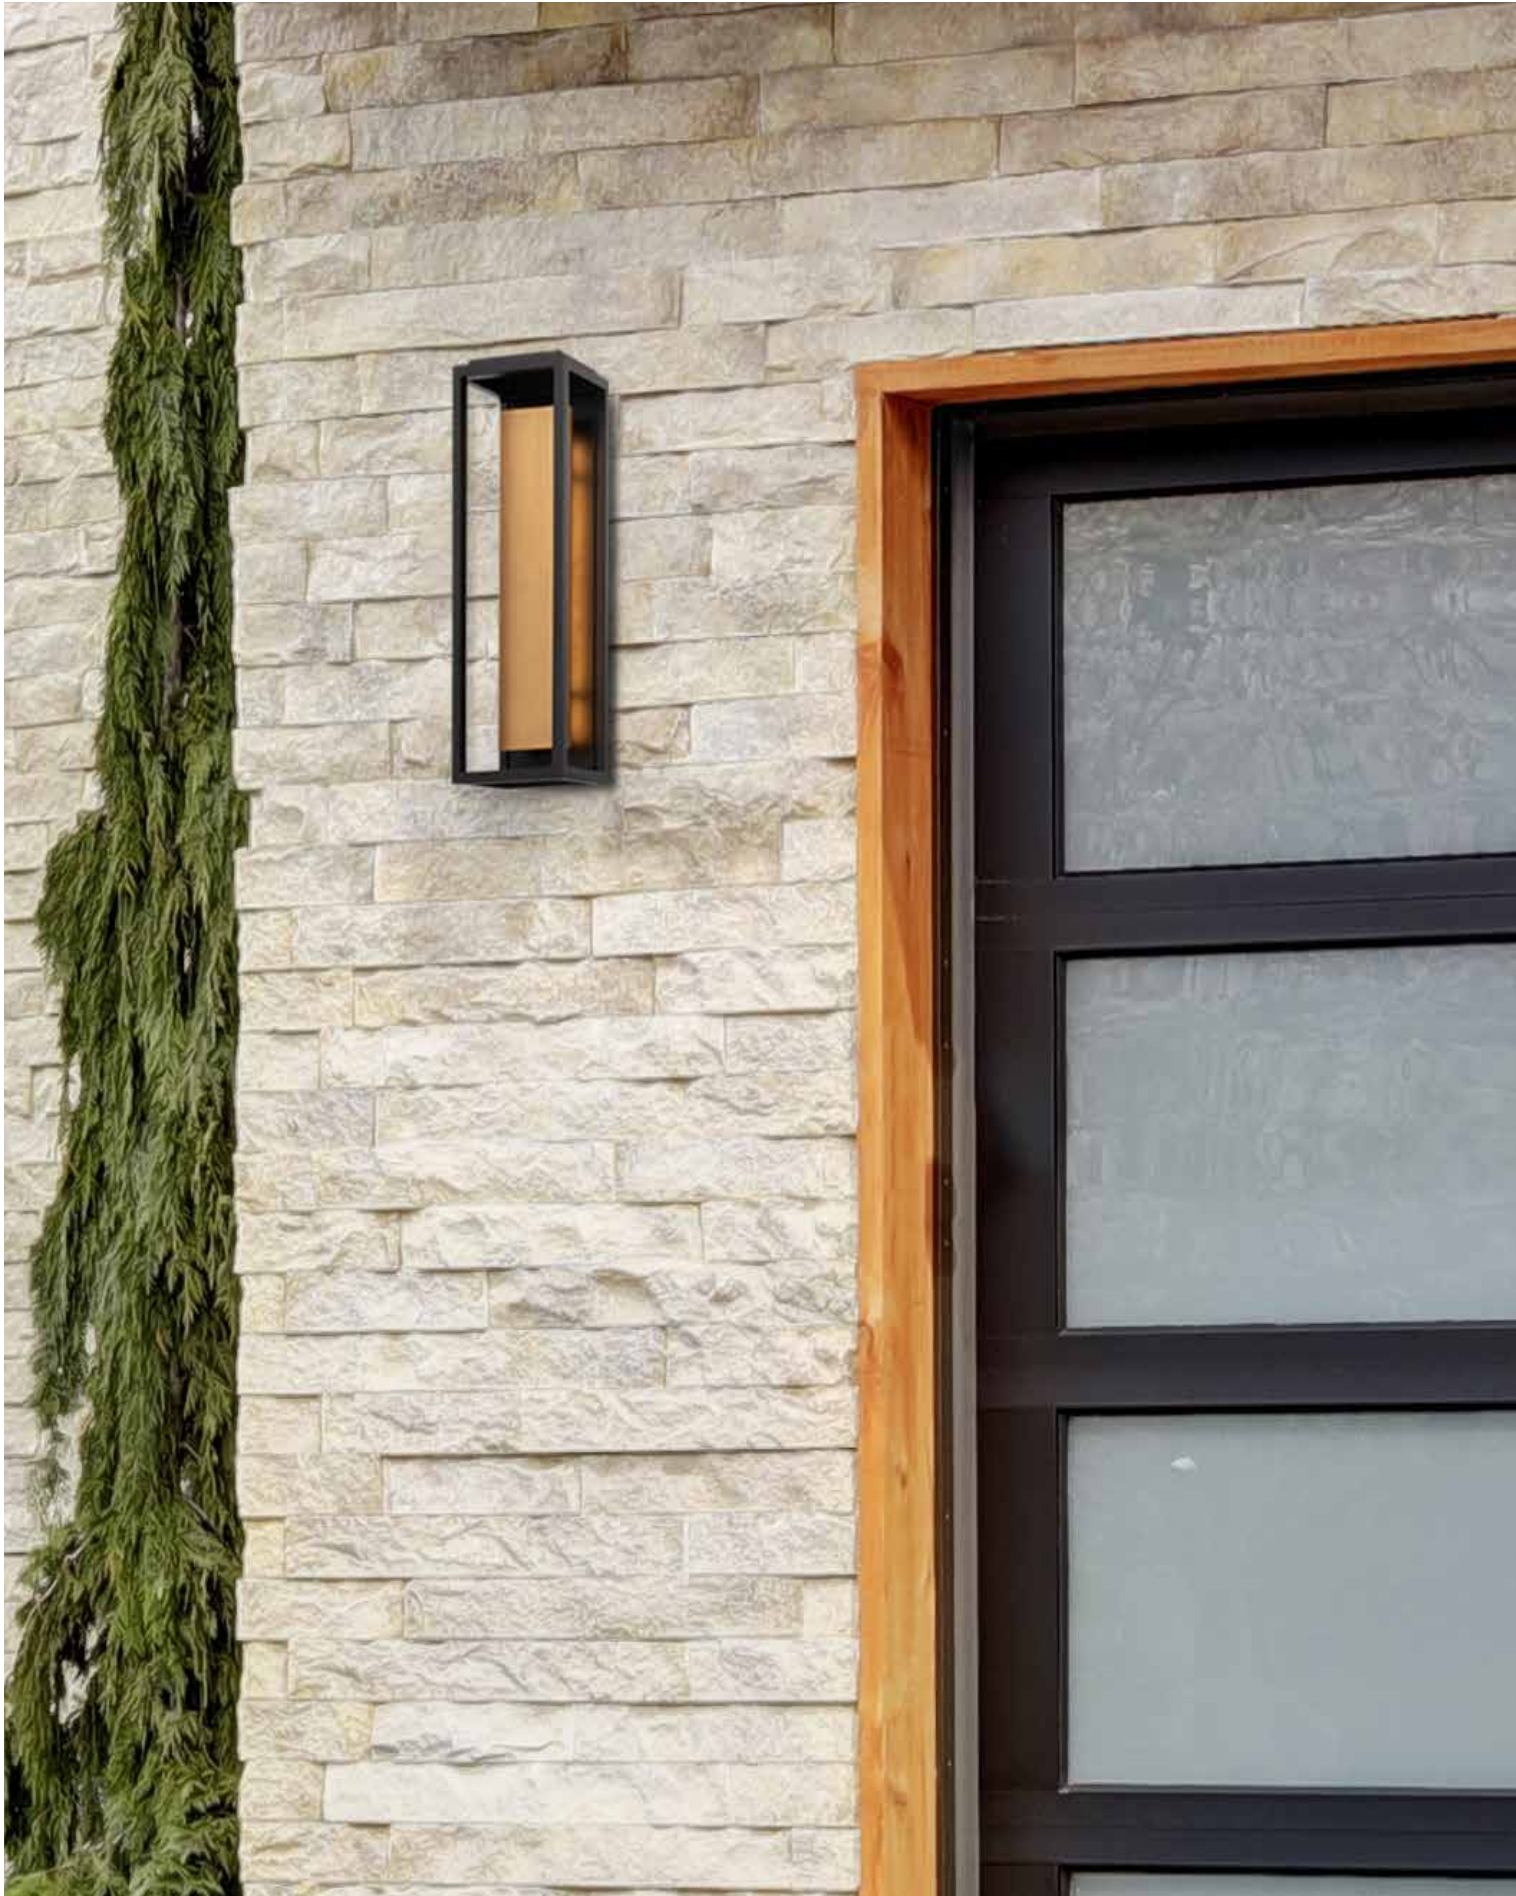

For 2700K add "-27", 3500K add "-35" before the finish:

FM-W52306-35-WT

FM-W52306

FM-W52309

FM-W52312

LED Outdoor

dweLED outdoor wall sconces add light and style to building exteriors, often serving more than one function. The right outdoor selection is both functional and decorative in providing comfortable nighttime illumination while also adding visual interest to the building envelope. Designed for ambient lighting and architectural complement, dweLED outdoor luminaires are equipped with specifically engineered, energy efficient LEDs to accent architectural surfaces for dramatic visual intrigue while delivering safety illumination of pathways and entrances. Clean designs maintain a timeless architectural aesthetic that reflects the dweLED brand while thoughtful engineering and quality construction delivers lasting robust performance..