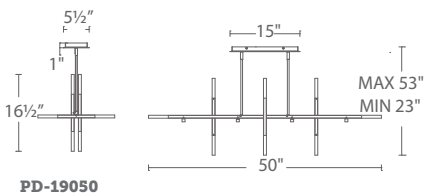

Finish

BK:
Black

Example: **PD-19050-BK**