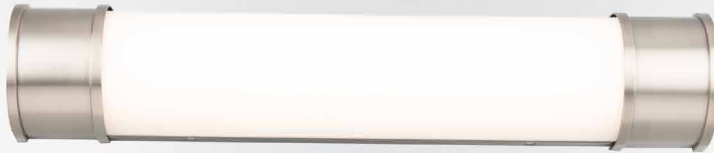

MERCER

24" & 34" LED Sconce + Bath

WS-37024-BN shown