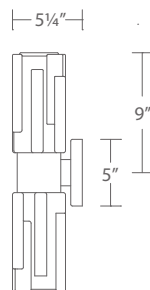

- Hammered glass diffuser
- AC LED driverless technology
- JA8 Title 24 2019 compliant

Color Temp: 3000K

CRI: 90

Dimming: 100% - 10% ELV

Rated Life: 54,000 hours

Input: 120V

WS-W41012 : Size: 12" Watt: 15W

LED Lumens: 680 Delivered Lumens: 599

WS-W41018 : Size: 18" Watt: 30W

LED Lumens: 2,264 Delivered Lumens: 1,433

Finish

BK:
Black

Example: **WS-W41012-BK**