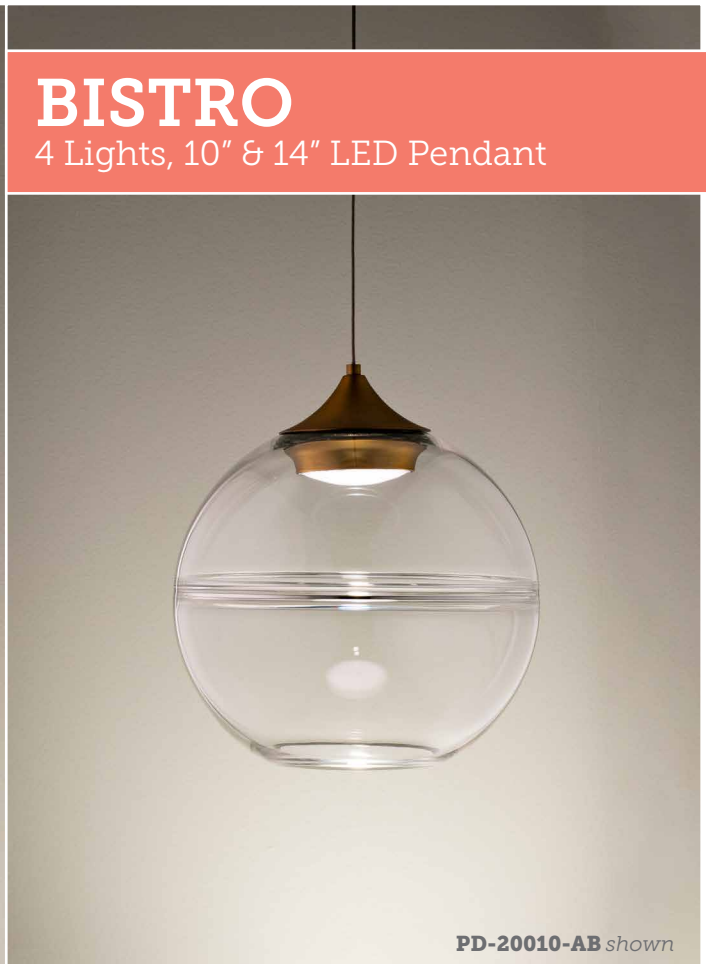

Example: **PD-14032-BK**

PD-14032

Rotatable:

PD-16063-AL shown

LUNE

63" LED Pendant

Futuristic Industrial. Segmented powerful design. Adjusts to your demands.

- Slim, low profile design provides diffuse illumination
- Each light bar is 300 degree adjustable to enable upward and downward illumination
- Can be mounted on a sloped ceiling
- JA8 Title 24 2019 compliant
- Driver conceals within the canopy

LED Lumens: 2,150 Delivered Lumens: 1,740

PD-22775 : Size: 75" Watt: 44W

LED Lumens: 2,671 Delivered Lumens: 1,888

Finish

BK:
Black

AL:
Brushed Aluminum

Example: **PD-22744-BK**

PD-20004-AB shown

BISTRO

4 Lights, 10" & 14" LED Pendant

PD-20014-AB shown

PD-20010-AB shown

Classic forms elevated.

- Low profile, powered aircraft cables for an ultra-clean look
- Easy to clean
- Can be mounted on a sloped ceiling
- JA8 Title 24 2019 compliant
- Three 12" and one 6" downrods included for PD-20004 only
- Driver conceals within the canopy

PD-20004 : Lights: 4 Watt: 23W
 LED Lumens: 1,819 Delivered Lumens: 834

Finish

AB:
 Aged Brass
 Example: **PD-20004-AB**

PD-20004

PD-20010

PD-20014

PD-96948-AB shown

MADISON