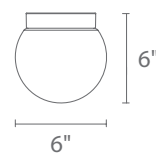

Finish

WT:

White

Example: **FM-52312-WT**

For 277V, add an "F" before the finish : **FM-W52312F-WT**

For 2700K add "-27", 3500K add "-35" before the finish:

FM-W52306-35-WT

FM-W52306