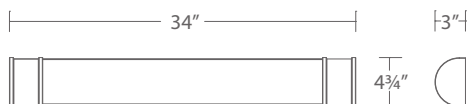

MERCER

24" & 34" LED Sconce + Bath

WS-37024-BN shown

WS-37034-AB shown

Classic design elegantly finished. Opal glass shade provides diffused illumination.

WS-37024

WS-37034

- Can be mounted vertically or horizontally
- JA8 Title 24 2019 compliant
- ACLED driverless technology