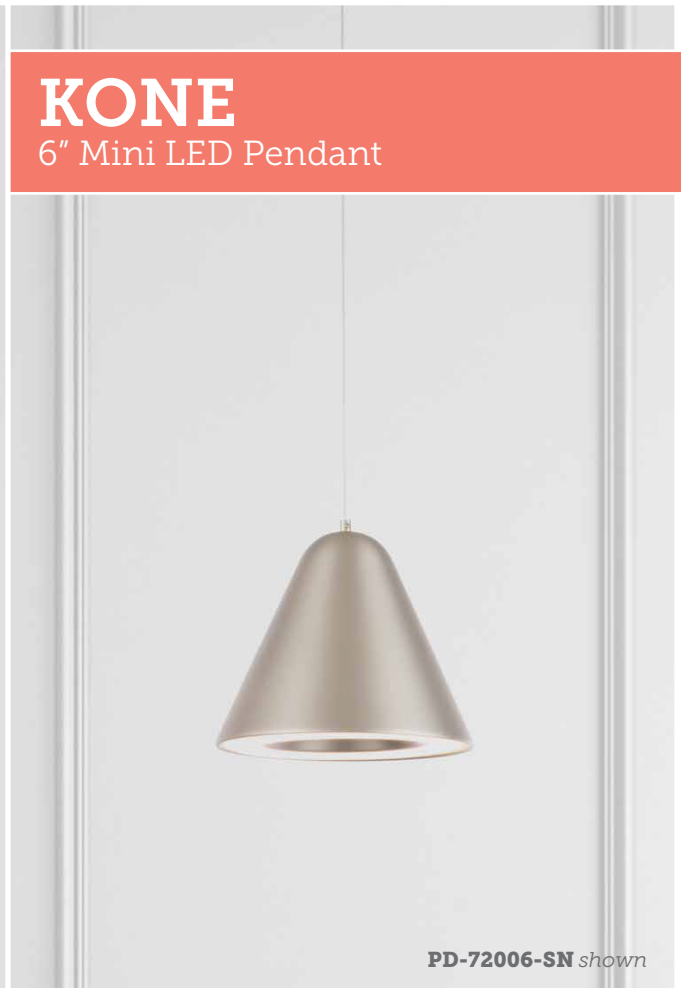

AB:

Aged Brass

Example: **PD-96948-AB**

PD-96948

PD-72006-BK shown

KONE

6" Mini LED Pendant

PD-72006-AB shown

PD-72006-SN shown

Minimal and inventive. A simple, conical design.

PD-72006

- Thin powered cables provide an ultra-clean look
- Driver concealed within the canopy
- Can be mounted on a sloped ceiling
- 0-10V dimming available with Title 24 option (special order).