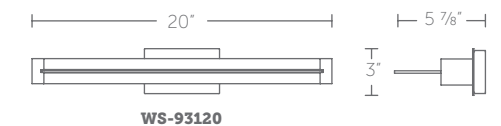

### Finish

**BK:**  
Anodized Black

**BN:**  
Brushed Nickel

Example: **WS-93120-BK**

**WS-93120:** Size: 20" Watt: 17W  
 LED Lumens: 1,731  
 Delivered Lumens: Up to 739

**WS-93127:** Size: 27" Watt: 23W  
 LED Lumens: Up to 2,295  
 Delivered Lumens: Up to 1,055