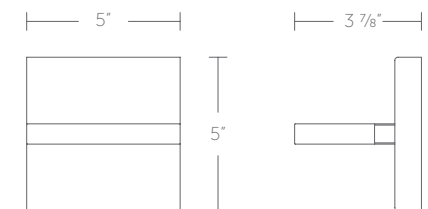

Finish

BK: Black
WT: White
AL: Brushed Aluminum

Example: **WS-W23105-WT**

WS-W23105