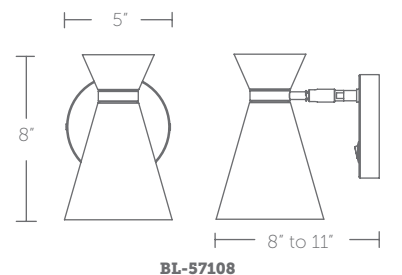

Finish

BK/AB:
Black / Aged Brass
Example: **BL-57108-BK/AB**

BL-57108