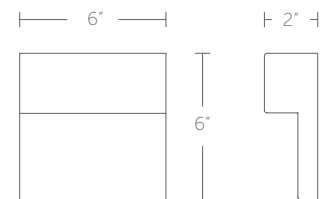

WS-W25106

Finish

BK: Black
WT: White
AL: Brushed Aluminum
Example: **WS-W25106-30-BK**