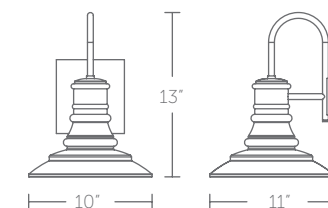

NANTUCKET

13" & 16" LED Outdoor Sconce

“ Vintage. Industrial modern and coastal. ”

- Seeded clear glass diffuser with spin on installation
- Downlight illumination
- ACLED driverless technology

Color Temp: 3000K
CRI: 90
Dimming: 100% - 10% ELV,
100% - 10% TRIAC
Rated Life: 54,000 hours
Input: 120V

Finish

BK:
Black
Example: **WS-W85113-BK**

WS-W85113: Size: 13" Watt: 4W
LED Lumens: 215 Delivered Lumens: 174

WS-W85116: Size: 16" Watt: 6W
LED Lumens: 450 Delivered Lumens: 285

WS-W85113