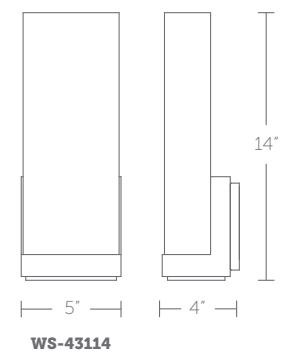

### Finish

**BK:**  
Black

**AB:**  
Aged Brass

Example: **WS-43114-30-AB**

**WS-43114-27, WS-43114-30, WS-43114-35:**

Size: 14" Watt: 13W  
 LED Lumens: Up to 1,367  
 Delivered Lumens: Up to 1,076

WS-13115-BK shown