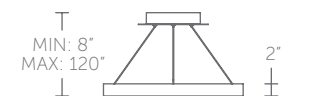

Finish

BK:
Anodized Black

AL:
Brushed Aluminum
Example: PD-81118-BK

PD-81118