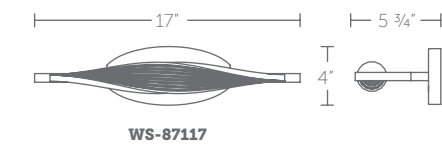

WAVE

17" & 28" LED Sconce + Bath

“ Glistens like the sun on the ocean currents. ”

- Edge lit light guide diffuser
- Secondary diffuse indirect light
- Conversion plate included to accommodate 4" junction box
- Thin canopy conceals a proprietary 120V/277V driver
- May be mounted on wall in all orientations

Color Temp: 3000K
CRI: 90
Dimming: 100% - 10% ELV, 100% - 10% TRIAC
Rated Life: 50,000 hours
Input: 120V/277V

WS-87117: Size: 17" Watt: 15W
LED Lumens: 544 Delivered Lumens: 418

WS-87128: Size: 28" Watt: 30W
LED Lumens: 1,060 Delivered Lumens: 815

Finish

CH:
Chrome
Example: **WS-87128-CH**