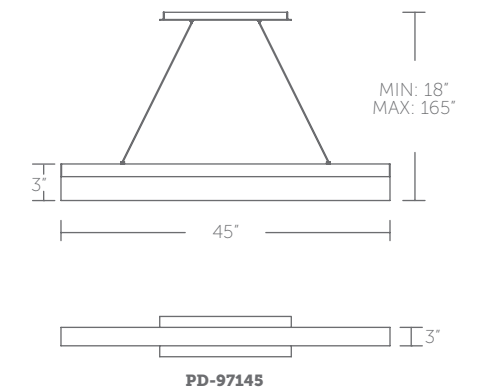

Finish

BK: Black
AL: Brushed Aluminum
Example: **PD-97145-BK**