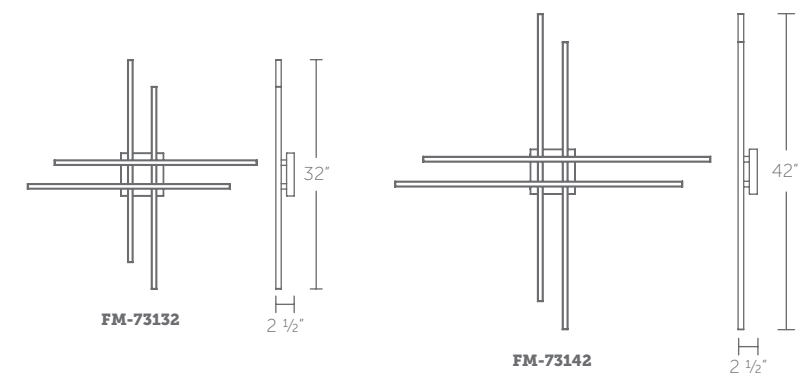

Finish

BK: Black
BN: Brushed Nickel
CH: Chrome

Example: **FM-73132-CH**

See complementary pieces on pages 34-35.