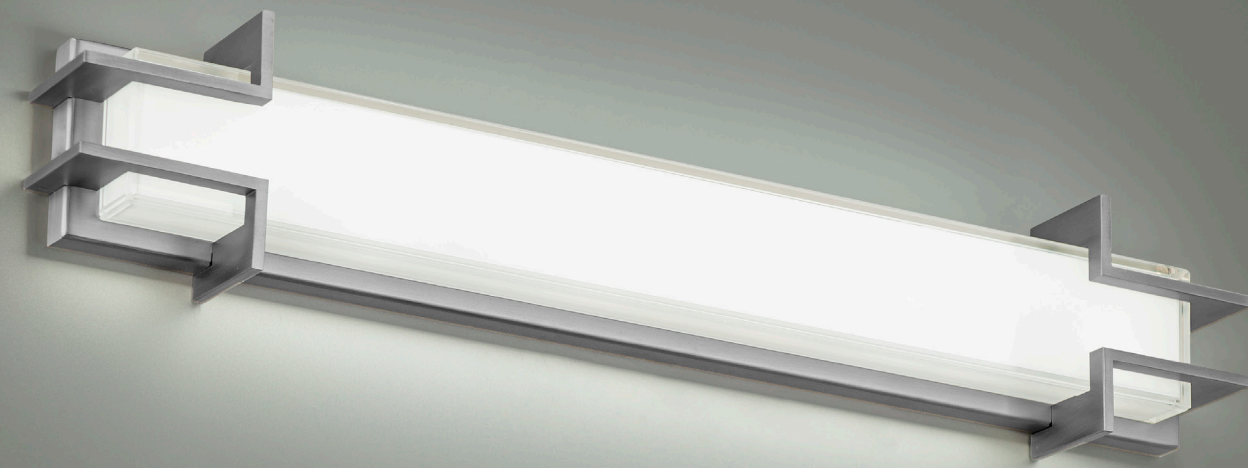

# SIMONE

21" & 30" LED Sconce + Bath

**WS-79121-BN** shown

**WS-79130-BN** shown

**WS-79121-BN** shown

“ Artfully framed illumination. Precisely cut and enveloped. ”

- Ceramic silk-screen mitered glass diffuser
- Conversion plate included to accommodate 4" junction box
- ACLED driverless technology
- May be mounted on wall in all orientations