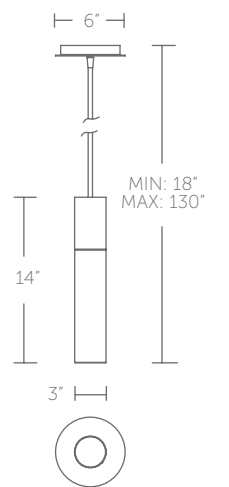

“ Very Entertaining. Indoors or Out. ”

- Clear hammered mouth blown glass diffuser
- Downlight illumination
- Three 12" and one 6" downrods included (additional downrods available)
- May be mounted on a sloped ceiling
- Spin-on round canopy with minimal hardware
- ACLED driverless technology

Color Temp: 3000K
CRI: 90
Dimming: 100% - 10% ELV,
100% - 10% TRIAC
Rated Life: 54,000 hours
Input: 120V

Finish
BK:
Black
Example: **PD-W63114-BK**

PD-W63114: Size: 14" Watt: 11W
LED Lumens: 696 Delivered Lumens: 679

PD-W63114