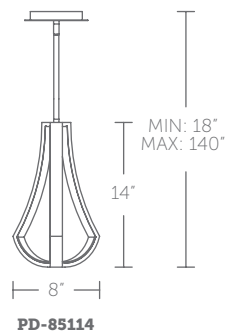

Finish

BK:
Black

BN:
Brushed Nickel

Example: **PD-85114-BN**