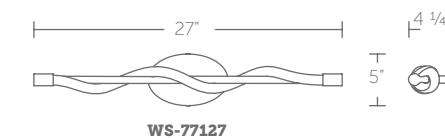

JASMINE

27" & 37" LED Sconce + Bath

“ Irresistibly attractive. Wrapped around her little finger. ”

- Frosted silicone diffuser with omnidirectional illumination
- Oval backplate
- Thin canopy conceals a proprietary 120V/277V driver
- May be mounted on wall in all orientations

Color Temp: 3000K
CRI: 90
Dimming: 100% - 10% ELV,
100% - 10% TRIAC
Rated Life: 50,000 hours
Input: 120V/277V

WS-77127: Size: 27" Watt: 8W
LED Lumens: 786 Delivered Lumens: 504
WS-77137: Size: 37" Watt: 12W
LED Lumens: 1,155 Delivered Lumens: 740

Finish

BK: Black
CH: Chrome
Example: **WS-77127-BK**