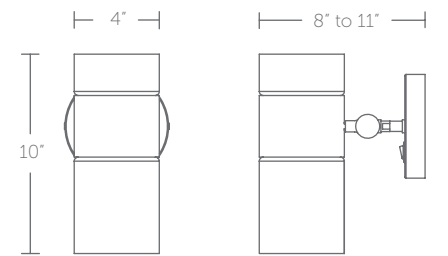

Finish

AB: Aged Brass   **BN:** Brushed Nickel
Example: **BL-59110-AB**

BL-59110