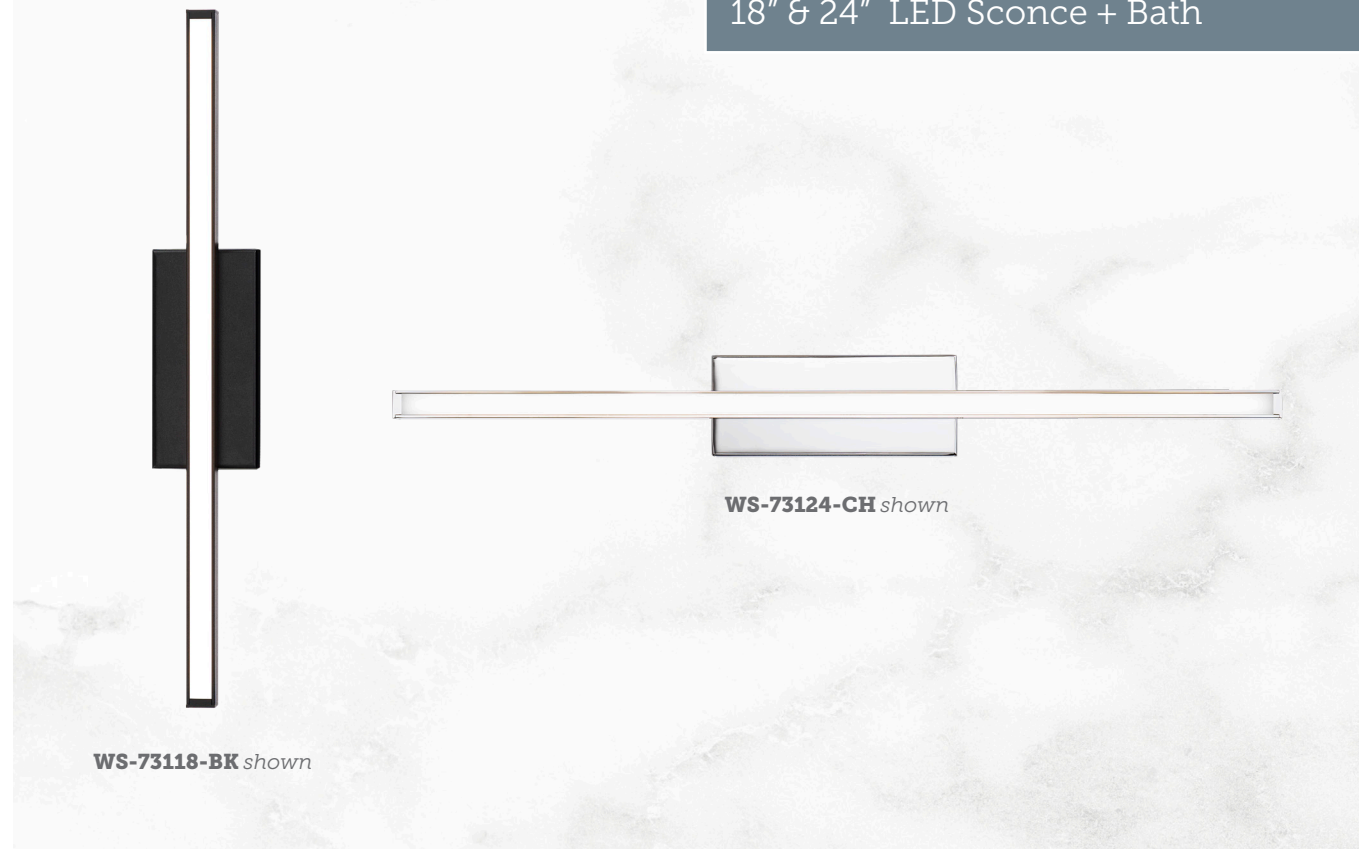

PARALLAX

18" & 24" LED Sconce + Bath

“ Straight forward and honest. Unparalleled. ”

- Conversion plate included to accommodate 4" junction box
- Built in color temperature adjustability. Switch from 2700K/3000K/3500K.
- ACLED driverless technology
- May be mounted on wall in all orientations

Color Temp: 2700K/3000K/3500K
CRI: 90
Dimming: 100% - 10% ELV,
100% - 10% TRIAC
Rated Life: 54,000 hours
Input: 120V

Finish

BK:
Black

BN:
Brushed Nickel

CH:
Chrome
Example: **WS-73124-BN**

WS-73118: Size: 18" Watt: 6W
LED Lumens: Up to 271
Delivered Lumens: Up to 173

WS-73124: Size: 24" Watt: 6W
LED Lumens: Up to 393
Delivered Lumens: Up to 275

See complementary pieces on pages 70-71.