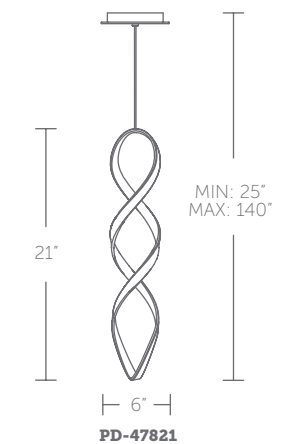

INTERLACE

21" Mini LED Pendant

“ *Delightful swirls and curves interplay radiantly.* ”

- Omnidirectional diffuse illumination
- Low profile, adjustable powered aircraft cables for an ultra-clean look
- Spin-on round canopy with minimal hardware
- May be mounted on a sloped ceiling
- Thin canopy conceals a proprietary 120V/277V driver

Color Temp: 3000K
CRI: 90
Dimming: 100% - 10% ELV, 100% - 10% TRIAC
Rated Life: 50,000 hours
Input: 120V/277V

PD-47821: Size: 21" Watt: 21W
LED Lumens: 1,902 Delivered Lumens: 1,087

Finish

CH:
Chrome
Example: **PD-47821-CH**