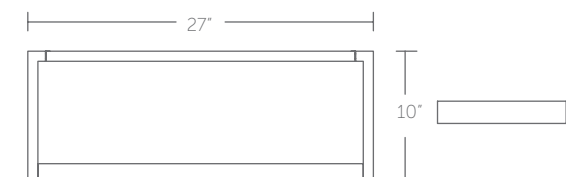

LUNE

17" & 27" LED Picture Light

“ Simple and sophisticated aesthetic.
Rotating element optimizes functionality. ”

- Light source rotates 330 degrees
- Decorative plate and 1" slim junction box included
- Thin canopy conceals a universal 120V-220V-277V driver

Color Temp: 3000K
CRI: 90
Dimming: 100% - 10% ELV,
100% - 10% TRIAC
Rated Life: 50,000 hours
Input: 120V-277V

PL-16017: Size: 17" Watt: 15W
LED Lumens: 1,000 Delivered Lumens: 722

PL-16027: Size: 27" Watt: 18W
LED Lumens: 1,600 Delivered Lumens: 1,297

Finish

BK: Anodized Black
AL: Brushed Aluminum
Example: **PL-16027-AL**

PL-16027