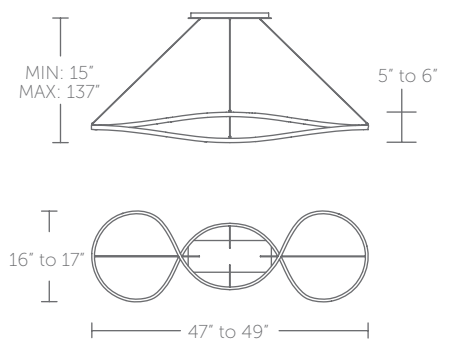

MARQUES

48" LED Pendant

“ Graceful and noble.
Impossible to ignore. ”

- Omnidirectional diffuse illumination
- Low profile, adjustable powered aircraft cables for an ultra-clean look
- Slide-on rectangular canopy design with minimal hardware
- May be mounted on a sloped ceiling
- Thin canopy conceals a proprietary universal 120V-220V-277V driver

Color Temp: 3000K
CRI: 90
Dimming: 100% - 10% ELV, 100% - 5% 0-10V, 100% - 10% TRIAC
Rated Life: 50,000 hours
Input: 120V-277V

PD-83148: Size: 48" Watt: 44W
LED Lumens: 3,375 Delivered Lumens: 1,929

Finish

BK: Black
AB: Aged Brass
Example: **PD-83148-BK**

PD-83148

See complementary piece
on pages 4-5.