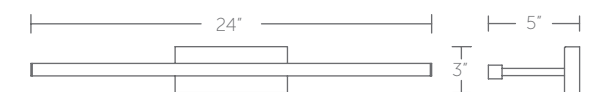

WS-73123

WS-73117-27, WS-73117-30, WS-73117-35:

Size: 18" Watt: 6W
LED Lumens: Up to 263
Delivered Lumens: Up to 169

WS-73123-27, WS-73123-30, WS-73123-35:

Size: 24" Watt: 11W
LED Lumens: Up to 542
Delivered Lumens: Up to 340

See complementary pieces
on pages 32-33.