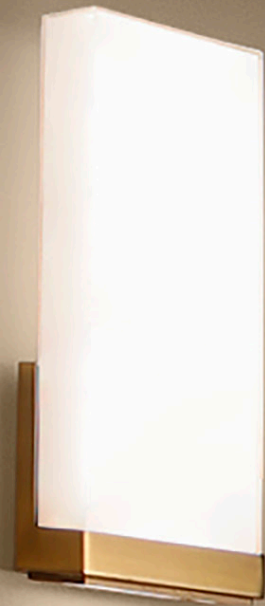

LED Sconces

From reliable timeless designs used in many renovations to the popular industrial chic style brought by the fast-growing urban revival movement, dweLED sconces offer something for all interior spaces. The ADA compliant, energy efficient sconces are bright and gorgeous, making them the perfect choice to use in public spaces and corridors.