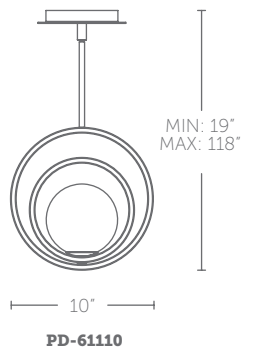

Finish

AB:
Aged Brass

BN:
Brushed Nickel

Example: **PD-61110-BN**