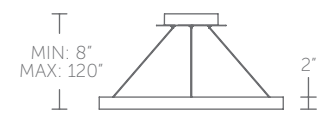

SIRIUS

18" & 24" LED Pendant

“ Full circle. A simple glowing halo completes. ”

- Up and downlight with silicone diffuser
- Low profile, adjustable powered aircraft cables for an ultra-clean look
- Spin-on round canopy with minimal hardware
- May be mounted on a sloped ceiling
- Thin canopy conceals a 120V driver

Color Temp: 3000K
CRI: 90
Dimming: 100% - 10% ELV, 100% - 10% TRIAC
Rated Life: 50,000 hours
Input: 120V

PD-81118: Size: 18" Watt: 35W
LED Lumens: Up to 2,493
Delivered Lumens: Up to 1,218

PD-81124: Size: 24" Watt: 49W
LED Lumens: Up to 3,480
Delivered Lumens: Up to 1,725

Finish

BK:
Anodized Black

AL:
Brushed Aluminum
Example: PD-81118-BK

PD-81124