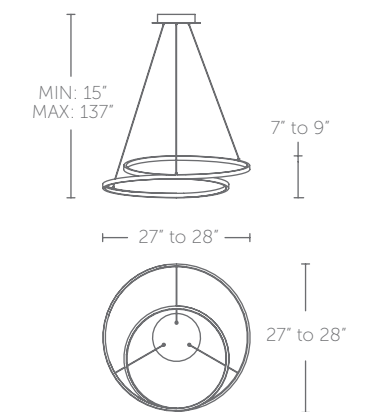

MARQUES

28" LED Pendant

“ Graceful and noble.
Impossible to ignore. ”

- Omnidirectional diffuse illumination
- Low profile, adjustable powered aircraft cables for an ultra-clean look
- Spin-on round canopy with minimal hardware
- May be mounted on a sloped ceiling
- Thin canopy conceals a proprietary universal 120V-220V-277V driver

Color Temp: 3000K
CRI: 90
Dimming: 100% - 10% ELV, 100% - 5% 0-10V, 100% - 10% TRIAC
Rated Life: 50,000 hours
Input: 120V-277V

PD-83128: Size: 28" Watt: 47W
LED Lumens: 3,330 Delivered Lumens: 1,668

Finish

BK: Black   **AB:** Aged Brass

Example: **PD-83128-AB**

PD-83128

See complementary piece on pages 6-7.

PD-83128-AB shown