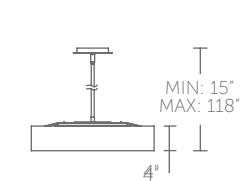

PD-13714-BK shown

MANHATTAN

14", 20" & 26" LED Pendant

“Sophisticated refinement. Tailored and bespoke.”

- Shade features gray and warm tones, interwoven pattern, finished with black hardware
- Three 12" and one 6" downrods included (additional downrods available)
- May be mounted on a sloped ceiling
- ACLED driverless technology

Color Temp: 2700K
CRI: 90
Dimming: 100% - 10% ELV, 100% - 10% TRIAC
Rated Life: 50,000 hours
Input: 120V

PD-13714: Size: 14" Watt: 26W
LED Lumens: 2,400 Delivered Lumens: 1,767

PD-13720: Size: 20" Watt: 32W
LED Lumens: 2,800 Delivered Lumens: 2,285

PD-13726: Size: 26" Watt: 48W
LED Lumens: 4,200 Delivered Lumens: 3,419

Finish

BK:
Black

Example: **PD-13720-BK**

PD-13720

See complementary pieces on pages 56-57.