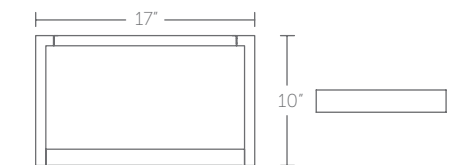

Finish

BK: Anodized Black
AL: Brushed Aluminum
Example: **PL-16027-AL**

PL-16017