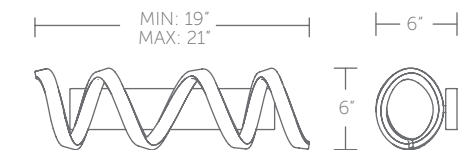

### Finish

**BK:**  
Black

**TT:**  
Titanium

Example: **WS-83120-TT**

**WS-83120:** Size: 20" Watt: 15W  
 LED Lumens: Up to 1,297 Delivered Lumens: Up to 691  
**WS-83129:** Size: 29" Watt: 29W  
 LED Lumens: Up to 2,389 Delivered Lumens: Up to 1,271  
**WS-83139:** Size: 39" Watt: 32W  
 LED Lumens: Up to 2,714 Delivered Lumens: Up to 1,444