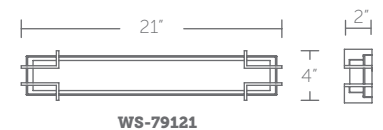

Finish

BN:
Brushed Nickel
Example: **WS-79121-BN**

WS-79121: Size: 21" Watt: 22W
LED Lumens: 1,800 Delivered Lumens: 1,100
WS-79130: Size: 30" Watt: 34W
LED Lumens: 2,500 Delivered Lumens: 2,100

WS-79121