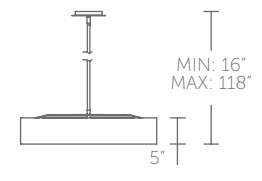

PD-13726

See complementary pieces on pages 56-57.