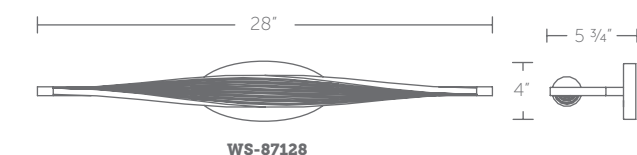

WS-87117

WS-87128