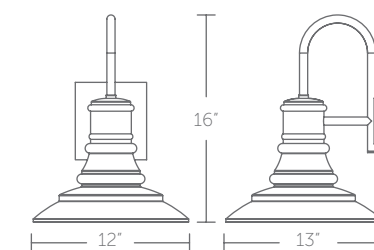

NANTUCKET

13" & 16" LED Outdoor Sconce

“ Vintage. Industrial modern and coastal. ”

- Seeded clear glass diffuser with spin on installation
- Downlight illumination
- ACLED driverless technology

Color Temp: 3000K
CRI: 90
Dimming: 100% - 10% ELV,
100% - 10% TRIAC
Rated Life: 54,000 hours
Input: 120V

Finish

BK:
Black
Example: **WS-W85113-BK**

WS-W85113: Size: 13" Watt: 4W
LED Lumens: 215 Delivered Lumens: 174

WS-W85116: Size: 16" Watt: 6W
LED Lumens: 450 Delivered Lumens: 285

WS-W85116