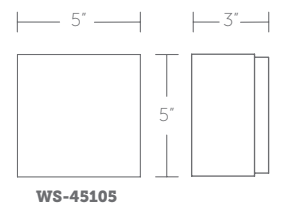

Finish

BK:
Black

AB:
Aged Brass

BN:
Brushed Nickel

WT:
White

Example: **WS-45105-30-BN**

WS-45105