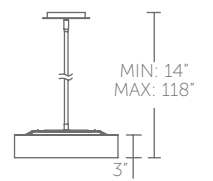

Finish

BK:
Black

Example: **PD-13720-BK**

PD-13714