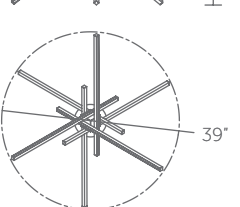

PARALLAX

29" & 39" LED Pendant

“ Effortlessly deliberate. Unparalleled. ”

- Rotatable light bar to create desired look
- Three 12" and one 6" downrods included (additional downrods available)
- Spin-on round canopy with minimal hardware
- May be mounted on a sloped ceiling
- Thin canopy conceals a proprietary universal 120V-220V-277V driver

Color Temp: 3000K
CRI: 90
Dimming: 100% - 10% ELV, 100% - 5% 0-10V,
100% - 10% TRIAC
Rated Life: 50,000 hours
Input: 120V-277V

Finish

BK:
Black

AB:
Aged Brass

BN:
Brushed Nickel

Example: **PD-73139-AB**

PD-73129: Size: 29" Watt: 37W
LED Lumens: 2,071 Delivered Lumens: 1,302

PD-73139: Size: 39" Watt: 42W
LED Lumens: 2,265 Delivered Lumens: 1,523

PD-73139