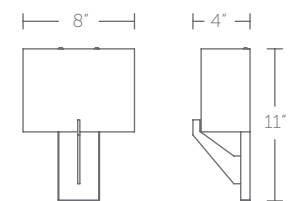

WS-47116-27, WS-47116-30, WS-47116-35:

Size: 16" Watt: 16W
LED Lumens: Up to 1,400
Delivered Lumens: Up to 866

WS-47108