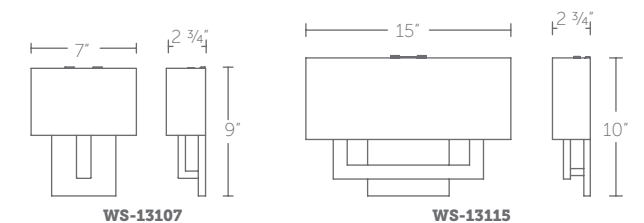

Finish

BK:
Black

Example: **WS-13122-BK**
For 277V add an "F" before the finish: **WS-13115F-BK**

See complementary pieces on page 16-17.