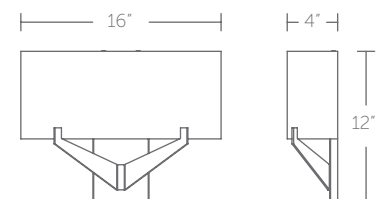

FITZGERALD

8" & 16" LED Sconce

“ *Legendary style without pretentiousness. Effortlessly classy.* ”

- Fabric shade with etched acrylic diffuser in three coordinating fabric and hardware color combinations
- Built in color temperature adjustability. Switch from 2700K/3000K/3500K.
- ACLED driverless technology

Color Temp: 2700K/3000K/3500K
CRI: 90
Dimming: 100% - 10% ELV,
100% - 10% TRIAC
Rated Life: 54,000 hours
Input: 120V

Finish

BK:
Black

AB:
Aged Brass

BN:
Brushed Nickel
Example: **WS-47116-30-BN**

WS-47108-27, WS-47108-30, WS-47108-35:

Size: 8" Watt: 13W
LED Lumens: Up to 1,100
Delivered Lumens: Up to 715

WS-47116-27, WS-47116-30, WS-47116-35:

Size: 16" Watt: 16W
LED Lumens: Up to 1,400
Delivered Lumens: Up to 866

WS-47116