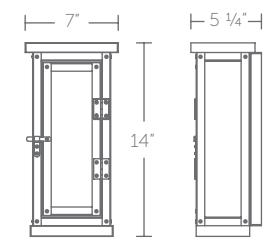

ELIOT

14" & 20" LED Outdoor Sconce

“ Be gracious. Home is where one starts. ”

- Seeded clear glass diffuser on front and sides
- Stainless steel textured reflector
- Riveted swinging door with latch for ease of maintenance
- ACLED driverless technology

Color Temp: 3000K
CRI: 90
Dimming: 100% - 10% ELV,
100% - 10% TRIAC
Rated Life: 54,000 hours
Input: 120V

Finish

BK:
Black
Example: **WS-W37120-BK**

WS-W37114: Size: 14" Watt: 11W
LED Lumens: 800 Delivered Lumens: 196

WS-W37120: Size: 20" Watt: 15W
LED Lumens: 1200 Delivered Lumens: 264

WS-W37114