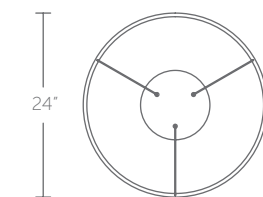

SIRIUS

18" & 24" LED Pendant

“ Full circle. A simple glowing halo completes. ”

- Up and downlight with silicone diffuser
- Low profile, adjustable powered aircraft cables for an ultra-clean look
- Spin-on round canopy with minimal hardware
- May be mounted on a sloped ceiling
- Thin canopy conceals a 120V driver

Color Temp: 3000K
CRI: 90
Dimming: 100% - 10% ELV, 100% - 10% TRIAC
Rated Life: 50,000 hours
Input: 120V

PD-81118: Size: 18" Watt: 35W
LED Lumens: Up to 2,493
Delivered Lumens: Up to 1,218

PD-81124: Size: 24" Watt: 49W
LED Lumens: Up to 3,480
Delivered Lumens: Up to 1,725

Finish

BK:
Anodized Black

AL:
Brushed Aluminum
Example: PD-81118-BK

PD-81124