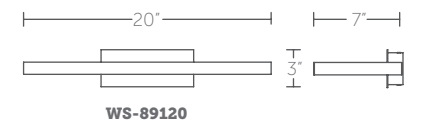

WS-89128-27, WS-89128-30, WS-89128-35:

Size: 28" Watt: 17W
LED Lumens: Up to 1,412
Delivered Lumens: Up to 1,300