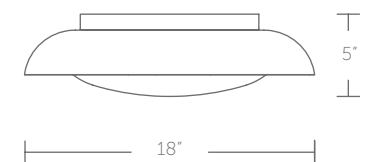

Finish

BK/GO:
Black/Gold
Example: **FM-49118-BK/GO**

FM-49118