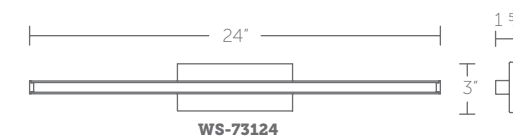

### Finish

**BK:**  
Black

**BN:**  
Brushed Nickel

**CH:**  
Chrome  
 Example: **WS-73124-BN**

**WS-73118:** Size: 18" Watt: 6W  
 LED Lumens: Up to 271  
 Delivered Lumens: Up to 173

**WS-73124:** Size: 24" Watt: 6W  
 LED Lumens: Up to 393  
 Delivered Lumens: Up to 275