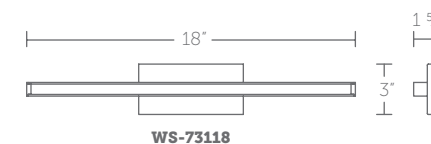

### Finish

**BK:**  
Black

**BN:**  
Brushed Nickel

**CH:**  
Chrome  
 Example: **WS-73124-BN**

**WS-73118:** Size: 18" Watt: 6W  
 LED Lumens: Up to 271  
 Delivered Lumens: Up to 173

**WS-73124:** Size: 24" Watt: 6W  
 LED Lumens: Up to 393  
 Delivered Lumens: Up to 275