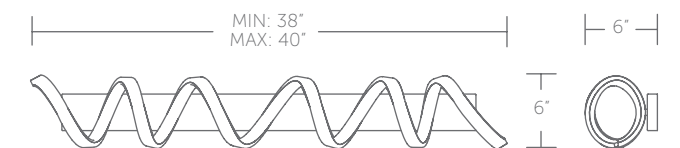

MARQUES

20", 29" & 39" LED Sconce + Bath

“ Graceful and noble. Impossible to ignore. ”

- Omnidirectional illumination
- Conversion plate included to accommodate 4" junction box
- Thin canopy conceals a proprietary 120V/277V driver
- May be mounted on wall in all orientations

Color Temp: 3000K
CRI: 90
Dimming: 100% - 10% ELV,
100% - 10% TRIAC
Rated Life: 50,000 hours
Input: 120V/277V

Finish

BK:
Black

TT:
Titanium

Example: **WS-83120-TT**

WS-83120: Size: 20" Watt: 15W
LED Lumens: Up to 1,297 Delivered Lumens: Up to 691
WS-83129: Size: 29" Watt: 29W
LED Lumens: Up to 2,389 Delivered Lumens: Up to 1,271
WS-83139: Size: 39" Watt: 32W
LED Lumens: Up to 2,714 Delivered Lumens: Up to 1,444

WS-83139