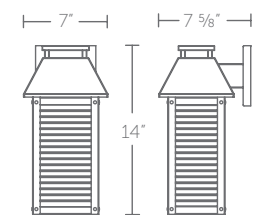

WS-W35118-BK shown

FAULKNER

14" & 18" LED Outdoor Sconce

“ What makes a house a home?
A warm inviting aesthetic to cherish. ”

- Tempered glass panels with spread optics on front and sides
- Stainless steel reflector
- Open bottom for ease of maintenance
- Downlight illumination
- ACLED driverless technology

Color Temp: 3000K
CRI: 90
Dimming: 100% - 10% ELV,
100% - 10% TRIAC
Rated Life: 54,000 hours
Input: 120V

Finish

BK:
Black
Example: **WS-W35118-BK**

WS-W35114: Size: 14" Watt: 16W
LED Lumens: 1,150 Delivered Lumens: 514

WS-W35118: Size: 18" Watt: 24W
LED Lumens: 1,817 Delivered Lumens: 927

WS-W35114