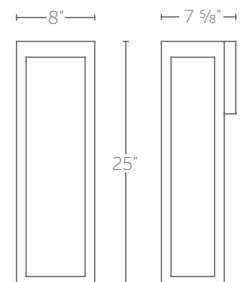

### Finish

**BK:**  
 Black  
 Example: **WS-W33118-BK**

WS-W33111

WS-W33118

WS-W33125

**WS-W33111:** Size: 11" Watt: 11W  
 LED Lumens: 800 Delivered Lumens: 173

**WS-W33118:** Size: 18" Watt: 16W  
 LED Lumens: 1,200 Delivered Lumens: 256