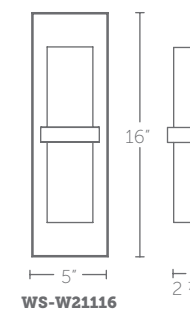

BANDEAU

10", 16" & 22" LED Outdoor Sconce

“ Just the right bandwidth to stream illumination ”

- Ceramic silk-screen mitered glass diffuser
- Built in color temperature adjustability. Switch from 3000K/3500K/4000K.
- ACLED driverless technology
- May be mounted on wall in all orientations

Color Temp: 3000K/3500K/4000K
CRI: 90
Dimming: 100% - 10% ELV,
100% - 10% TRIAC
Rated Life: 50,000 hours
Input: 120V

Finish

BK:
Black

Example: **WS-W21116-30-BK**

WS-W21110-30, WS-W21110-35, WS-W21110-40:

Size: 10" Watt: 8W
LED Lumens: Up to 600 Delivered Lumens: Up to 192

WS-W21116-30, WS-W21116-35, WS-W21116-40:

Size: 16" Watt: 17W
LED Lumens: Up to 1,200 Delivered Lumens: Up to 494

WS-W21122-30, WS-W21122-35, WS-W21122-40:

Size: 22" Watt: 20W
LED Lumens: Up to 1,600 Delivered Lumens: Up to 734