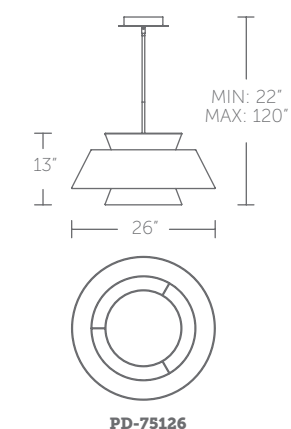

ROCKABILLY

26" LED Pendant

“Retro mid-century modern fashion statement.”

- Double fabric shades
- Downlight illumination with acrylic diffuser
- Three 12" and one 6" downrods included (additional downrods available)
- Spin-on round canopy with minimal hardware
- May be mounted on a sloped ceiling
- Thin canopy conceals a proprietary 120V/277V driver

Color Temp: 3000K
CRI: 90
Dimming: 100% - 10% ELV, 100% - 10% TRIAC
Rated Life: 54,000 hours
Input: 120V/277V

PD-75126: Size: 26" Watt: 25W
LED Lumens: 2,350 Delivered Lumens: 874

Finish

BK:
Black
Example: **PD-75126-BK**