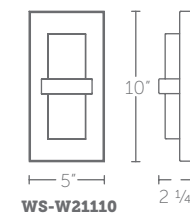

BANDEAU

10", 16" & 22" LED Outdoor Sconce

“ Just the right bandwidth to stream illumination ”

- Ceramic silk-screen mitered glass diffuser
- Built in color temperature adjustability. Switch from 3000K/3500K/4000K.
- ACLED driverless technology
- May be mounted on wall in all orientations

Color Temp: 3000K/3500K/4000K
CRI: 90
Dimming: 100% - 10% ELV,
100% - 10% TRIAC
Rated Life: 50,000 hours
Input: 120V

Finish

BK:
Black

Example: **WS-W21116-30-BK**

WS-W21110-30, WS-W21110-35, WS-W21110-40:

Size: 10" Watt: 8W
LED Lumens: Up to 600 Delivered Lumens: Up to 192

WS-W21116-30, WS-W21116-35, WS-W21116-40:

Size: 16" Watt: 17W
LED Lumens: Up to 1,200 Delivered Lumens: Up to 494

WS-W21122-30, WS-W21122-35, WS-W21122-40:

Size: 22" Watt: 20W
LED Lumens: Up to 1,600 Delivered Lumens: Up to 734