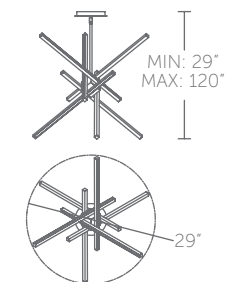

### Finish

**BK:**  
Black

**AB:**  
Aged Brass

**BN:**  
Brushed Nickel

Example: **PD-73139-AB**

**PD-73129:** Size: 29" Watt: 37W  
 LED Lumens: 2,071 Delivered Lumens: 1,302

**PD-73139:** Size: 39" Watt: 42W  
 LED Lumens: 2,265 Delivered Lumens: 1,523