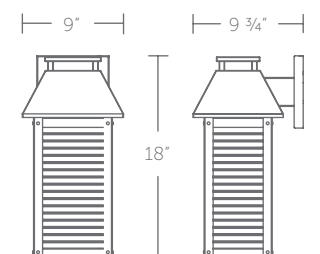

WS-W35118-BK shown

FAULKNER

14" & 18" LED Outdoor Sconce

“ What makes a house a home?
A warm inviting aesthetic to cherish. ”

- Tempered glass panels with spread optics on front and sides
- Stainless steel reflector
- Open bottom for ease of maintenance
- Downlight illumination
- ACLED driverless technology

Color Temp: 3000K
CRI: 90
Dimming: 100% - 10% ELV,
100% - 10% TRIAC
Rated Life: 54,000 hours
Input: 120V

Finish

BK:
Black
Example: **WS-W35118-BK**

WS-W35114: Size: 14" Watt: 16W
LED Lumens: 1,150 Delivered Lumens: 514

WS-W35118: Size: 18" Watt: 24W
LED Lumens: 1,817 Delivered Lumens: 927

WS-W35118