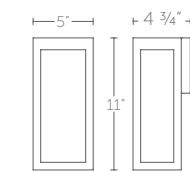

Finish

BK:
Black
Example: **WS-W33118-BK**

WS-W33111