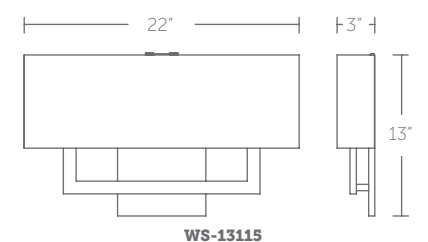

Finish

BK:
Black

Example: **WS-13122-BK**
For 277V add an "F" before the finish: **WS-13115F-BK**

See complementary pieces on page 16-17.