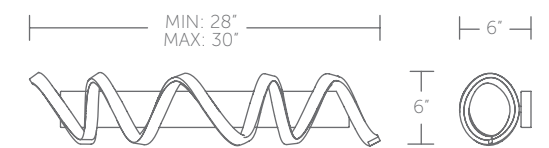

MARQUES

20", 29" & 39" LED Sconce + Bath

“ Graceful and noble. Impossible to ignore. ”

- Omnidirectional illumination
- Conversion plate included to accommodate 4" junction box
- Thin canopy conceals a proprietary 120V/277V driver
- May be mounted on wall in all orientations

Color Temp: 3000K
CRI: 90
Dimming: 100% - 10% ELV,
100% - 10% TRIAC
Rated Life: 50,000 hours
Input: 120V/277V

Finish

BK:
Black

TT:
Titanium

Example: **WS-83120-TT**

WS-83120: Size: 20" Watt: 15W
LED Lumens: Up to 1,297 Delivered Lumens: Up to 691
WS-83129: Size: 29" Watt: 29W
LED Lumens: Up to 2,389 Delivered Lumens: Up to 1,271
WS-83139: Size: 39" Watt: 32W
LED Lumens: Up to 2,714 Delivered Lumens: Up to 1,444

WS-83129