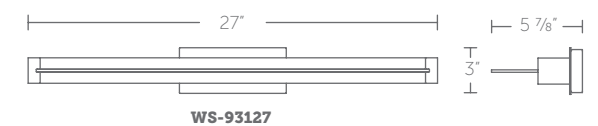

### Finish

**BK:**  
Anodized Black

**BN:**  
Brushed Nickel

Example: **WS-93120-BK**

**WS-93120:** Size: 20" Watt: 17W  
 LED Lumens: 1,731  
 Delivered Lumens: Up to 739

**WS-93127:** Size: 27" Watt: 23W  
 LED Lumens: Up to 2,295  
 Delivered Lumens: Up to 1,055