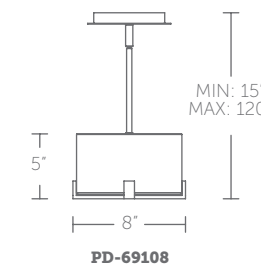

Finish

BK:
Black

BN:
Brushed Nickel
Example: **PD-69108-BN**