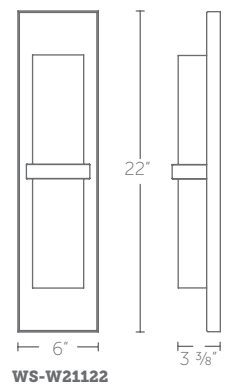

WS-W21122-30, WS-W21122-35, WS-W21122-40:

Size: 22" Watt: 20W
LED Lumens: Up to 1,600 Delivered Lumens: Up to 734