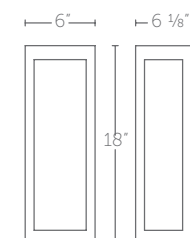

HAWTHORNE

11", 18" & 25" LED Outdoor Sconce

“ Poetic justice. Lighting the high road. ”

- Hammered glass panels on four sides
- Open bottom for ease of maintenance
- Downlight illumination
- ACLED driverless technology

Color Temp: 3000K
CRI: 90
Dimming: 100% - 10% ELV,
100% - 10% TRIAC
Rated Life: 54,000 hours
Input: 120V

Finish

BK:
Black
Example: **WS-W33118-BK**

WS-W33118

WS-W33111: Size: 11" Watt: 11W
LED Lumens: 800 Delivered Lumens: 173

WS-W33118: Size: 18" Watt: 16W
LED Lumens: 1,200 Delivered Lumens: 256

WS-W33125: Size: 25" Watt: 25W
LED Lumens: 2,000 Delivered Lumens: 347