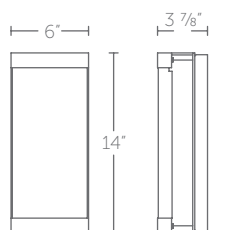

FUSION

14" & 20" LED Outdoor Sconce

“ Depths of glacial formations. Immeasurable beauty. ”

- Edge lit hand crafted pressed glass feature
- Thin canopy conceals a proprietary 120V/277V driver

Color Temp: 3000K
CRI: 90
Dimming: 100% - 10% ELV,
100% - 10% TRIAC
Rated Life: 54,000 hours
Input: 120V/277V

Finish

BK:
Black
Example: **WS-W39114-BK**

WS-W39114: Size: 14" Watt: 13W
LED Lumens: 467 Delivered Lumens: 227
WS-W39120: Size: 20" Watt: 21W
LED Lumens: 773 Delivered Lumens: 259

WS-W39114