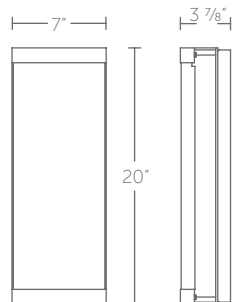

FUSION

14" & 20" LED Outdoor Sconce

“ Depths of glacial formations. Immeasurable beauty. ”

- Edge lit hand crafted pressed glass feature
- Thin canopy conceals a proprietary 120V/277V driver

Color Temp: 3000K
CRI: 90
Dimming: 100% - 10% ELV,
100% - 10% TRIAC
Rated Life: 54,000 hours
Input: 120V/277V

Finish

BK:
Black
Example: **WS-W39114-BK**

WS-W39114: Size: 14" Watt: 13W
LED Lumens: 467 Delivered Lumens: 227
WS-W39120: Size: 20" Watt: 21W
LED Lumens: 773 Delivered Lumens: 259

WS-W39120