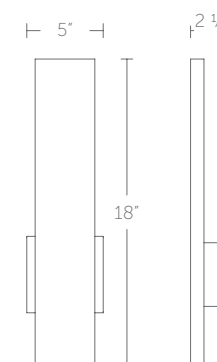

Finish

BK: Black
WT: White
AL: Brushed Aluminum

Example: **WS-W29118-30-BK**

WS-W29118