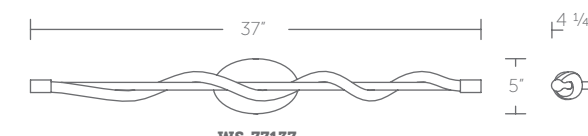

WS-77127

WS-77137