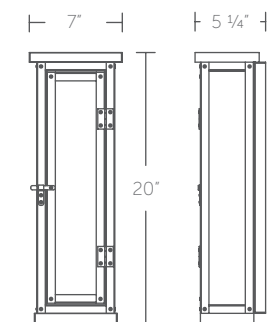

ELIOT

14" & 20" LED Outdoor Sconce

“ Be gracious. Home is where one starts. ”

- Seeded clear glass diffuser on front and sides
- Stainless steel textured reflector
- Riveted swinging door with latch for ease of maintenance
- ACLED driverless technology

Color Temp: 3000K
CRI: 90
Dimming: 100% - 10% ELV,
100% - 10% TRIAC
Rated Life: 54,000 hours
Input: 120V

Finish

BK:
Black
Example: **WS-W37120-BK**

WS-W37114: Size: 14" Watt: 11W
LED Lumens: 800 Delivered Lumens: 196

WS-W37120: Size: 20" Watt: 15W
LED Lumens: 1200 Delivered Lumens: 264

WS-W37120