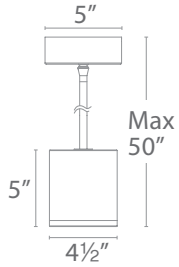

TUBE LED DECORATIVE CEILING MOUNT

Input: 120-277V   Color Temp: 3000K Pure White
Dimming: 100% - 10%   CRI: 90
ELV 0-10V   Rated Life: 70,000 hours

PENDANT

- Die-cast aluminum construction
- Hang straight swivel
- Three 12" and one 6" down rods included

Beam 33°
Power 16W
Brightness 800 lm

PD-W2605

- **WT** White
- **BK** Black
- **BZ** Bronze
- **GH** Graphite
- **AL** Brushed Aluminum

Example: PD-W2605-BK