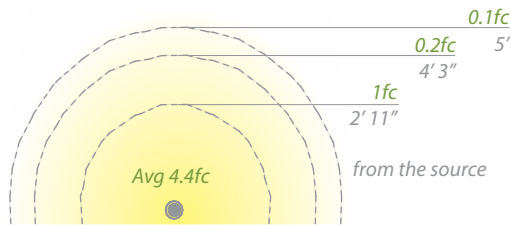

ECLIPSE LED PATH

- Sturdy side mount design works well in applications where directional illumination is desired
- Recommended spacing for installation :
  Residential: 8 to 10ft
  Commercial: 5 to 7ft
- Transformer Required (order separately)

Input	9-15VAC
Power	2.9W / 4.7VA
Brightness	Up to 125 lm
Color Temp	2700K Warm white, 3000K Pure white
CRI	90
Rated Life	60,000 hours

6031-27	2700K	BK	Black on Aluminum
6031-30	3000K	BZ	Bronze on Aluminum

Example: 6031-30BZ

14" Mounting stake, 6 foot lead wire, and direct burial gel filled wire nuts included

Accessories

9" Mounting Stake		9000-ST9-BZ	Bronze	Durable PC stake
14" Mounting Stake		9000-ST14-BZ	Bronze	Durable PC stake
Surface Mount Flange/Stake		5000-SCP-BK 5000-SCP-BZ	Black on Aluminum Bronze on Aluminum	Includes three 7 inch threaded stainless steel stabilizing pins for ground mounting or surface mounts with four screws or over a junction box
Guardian Mount		9000-SP9-BZ	Stainless Steel	Heavy duty stainless steel spike to position fixture