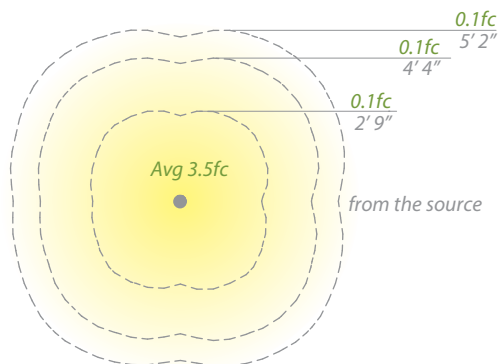

- Residential: 12.5 to 15ft
- Commercial: 8 to 10ft

- Sleek linear design blends seamlessly into pathways while providing soft, even illumination

Mounting accessory included

12V

120V/277V

M6000-STAKE

M6630-CON-KIT