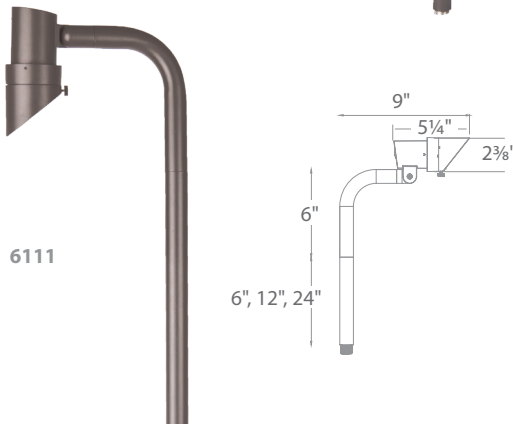

Example: 6111-30BBR

Guardian mount, 6 foot lead wire, and direct burial gel filled wire nuts included

See photometric data on page 119

Accessories

5" Long Shroud		5111-LSHR-BK 5111-LSHR-BZ 5111-LSHR-BBR	Black on Aluminum Bronze on Aluminum Bronze on Brass	Reduce glare; ideal for downlighting application
14" Mounting Stake		9000-ST14-BZ	Bronze	Durable PC stake
Surface Mount Flange/Stake		5000-SCP-BK 5000-SCP-BZ 5000-SCP-BBR	Black on Aluminum Bronze on Aluminum Bronze on Brass	Includes three 7 inch threaded stainless steel stabilizing pins for ground mounting or surface mounts with four screws or over a junction box
Guardian Mount		9000-SP9-BZ	Stainless Steel	Heavy duty stainless steel spike to position fixture