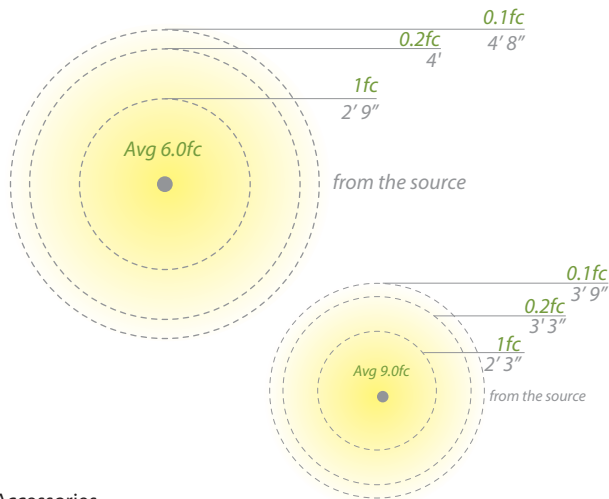

TIKI LED AREA LIGHT

- Sturdy side mount design works well in applications where directional illumination is desired
- Recommended spacing for installation:
  Residential: 7 to 9ft
  Commercial: 5 to 7ft

Input	9-15VAC
Power	6.5W / 9.5VA
Brightness	Up to 225 lm
Color Temp	2700K Warm white, 3000K Pure white
CRI	90
Rated Life	60,000 hours

22"			
6041-27	2700K	BK	Black on Aluminum
6041-30	3000K	BZ	Bronze on Aluminum
		BBR	Bronze on Brass
15"			
6042-27	2700K	BK	Black on Aluminum
6042-30	3000K	BZ	Bronze on Aluminum

Example: 6041-30BBR

9" Mounting stake, 6 foot lead wire, and direct burial gel filled wire nuts included

Accessories

9" Mounting Stake		9000-ST9-BZ	Bronze	Durable PC stake
14" Mounting Stake		9000-ST14-BZ	Bronze	Durable PC stake
Surface Mount Flange/Stake		5000-SCP-BK 5000-SCP-BZ 5000-SCP-BBR	Black on Aluminum Bronze on Aluminum Bronze on Brass	Includes three 7 inch threaded stainless steel stabilizing pins for ground mounting or surface mounts with four screws or over a junction box
Guardian Mount		9000-SP9-BZ	Stainless Steel	Heavy duty stainless steel spike to position fixture