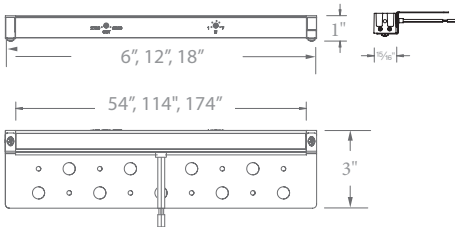

7062, 7122, 7182