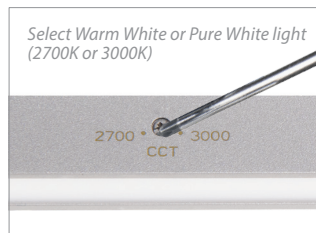

Input: 9-15V
Beam Angle: 110°
CRI: 85
Rated Life: 70,000 hours

See photometric data on page 123

7182-27/30 18 inches

7122-27/30 12 inches

7062, 7122, 7182

7032*

7062-27/30 6 inches

7032* 3 inches