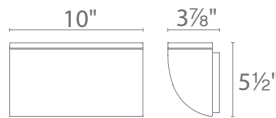

Beam 86°
Power 16W
Brightness 805 lm

WS-W20506 **AL** *Brushed Aluminum*
BK *Black*
BZ *Bronze*
GH *Graphite*
WT *White*

Example: WS-W2504-BZ