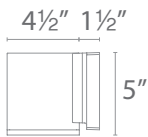

- Mounts up or down
- Die-cast aluminum construction

Beam 33°
Power 16W
Brightness 800 lm

WS-W2605

WT White
BK Black
BZ Bronze
GH Graphite
AL Brushed Aluminum

Example: WS-W2605-AL