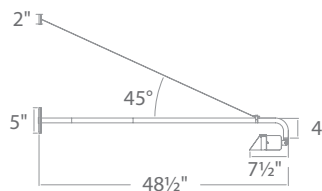

**SINGLE
WP-LED514**

Input	120V
Power	15W
Brightness	Up to 1140 lm
Comparable	150W PAR 38
Color Temp	3000K & 4000K
CRI	85
Dimming:	100% - 10% ELV
Rated Life	50,000 hours

3000K & 4000K *Pure White*

aBK	<i>Architectural Black</i>
aBZ	<i>Architectural Bronze</i>
aGH	<i>Architectural Graphite</i>
aWT	<i>Architectural White</i>