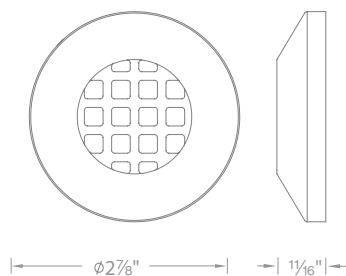

2511-27 2700K **BS** *Bronzed Stainless Steel*
2511-30 3000K **SS** *Stainless Steel*

2571-27 2700K **BS** *Bronzed Stainless Steel*
2571-30 3000K **SS** *Stainless Steel*

2501-27 2700K **BS** *Bronzed Stainless Steel*
2501-30 3000K **SS** *Stainless Steel*