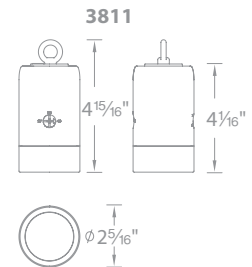

PENDANT/CEILING LIGHT LED LIGHT

12V

New!

Input	9-15V
Power	1W to 7.5W / 2VA - 8VA
Brightness	45 lm to 380 lm
Color Temp	2700K / 3000K / 4000K
CRI	85
Rated Life	50,000 hours

Transformer Required (order separately)

3811-27/30/40

BK Black on Aluminum
BZ Bronze on Aluminum

6' Chain included

3821-27/30/40

BK Black on Aluminum
BZ Bronze on Aluminum

6' Chain included

3831-27/30/40

BK Black on Aluminum
BZ Bronze on Aluminum
WT White on Aluminum

3821

3831

3811

Select Warm White, Pure White, or Cool White (2700K, 3000K or 4000K)