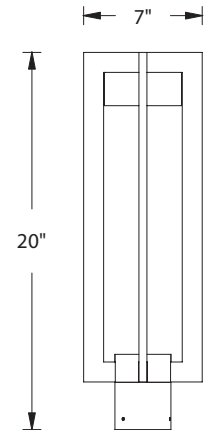

CHAMBER
120V/277V (CHECK VOLTAGE)
16" LED OUTDOOR PENDANT

CHAMBER
120V/277V (CHECK VOLTAGE)
20" LED OUTDOOR POST MOUNT

	Size	LED Watt	LED Lumens	Delivered Lumens	Finish
PD-W48616	16"	12W	1000	372	BK Black BZ Bronze

Example: **PD-W48616-BK**

	Size	LED Watt	LED Lumens	Delivered Lumens	Finish
PM-W48620	20"	17.5W	1600	634	BK Black BZ Bronze

Example: **PM-W48620-BZ**