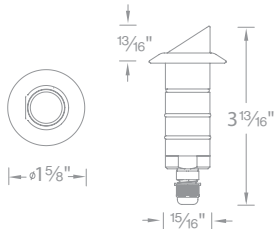

6' Lead Wire included

Optional spring clip accessory included

Optional spring clip accessory included

1000-CON-PVC For installation in concrete. 18" PVC pipe included. Installs onto a 4" 1" Concrete Pour Kit outdoor rated junction box.