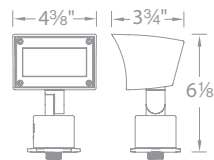

Model	Finishes
5022-30BK	Black on Aluminum
5022-30BZ	Bronze on Aluminum
5022-30BBR	Bronze on Brass