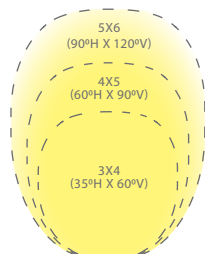

Architectural beam distributions from 3x4 to 4x5 to 5x6 proportions and everything in between. Always a uniform wide beam wash of light.

NEMA 5x4 ←

→ NEMA 4x5

ADJUSTABLE BEAM WALL WASH LED LANDSCAPE PATENTED WITH BEAM AND INTEGRAL BRIGHTNESS CONTROL