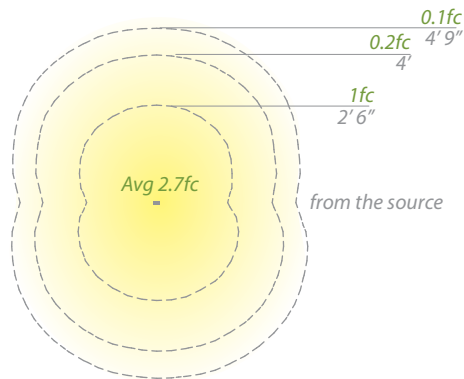

ARCHETYPE 12V/120V/277V LED BOLLARD

12V

Input	9-15VAC
Power	5.8W, 6.2VA
Brightness	Up to 195 lm
Color Temp	2700K Warm white, 3000K Pure white
CRI	90
Rated Life	60,000 hours

120V

Input	120V
Power	12.5W
Brightness	Up to 470 lm
Color Temp	2700K Warm white, 3000K Pure white
CRI	90
Rated Life	60,000 hours

277V

Input	277V
Power	13.2W
Brightness	Up to 550 lm
Color Temp	2700K Warm white, 3000K Pure white
CRI	90
Rated Life	60,000 hours

6641-27 2700K **BK** Black on Aluminum
6641-30 3000K **BZ** Bronze on Aluminum

6642-27 2700K **BK** Black on Aluminum
6642-30 3000K **BZ** Bronze on Aluminum

6643-27 2700K **BK** Black on Aluminum
6643-30 3000K **BZ** Bronze on Aluminum

Transformer Required (order separately)

MLV dimming only

TRIAC or ELV dimming

ELV dimming only

Example: 6641-30BK

Recommended spacing for installation :

(12V) 6641

- Residential: 11.5 to 14ft
- Commercial: 7 to 9ft