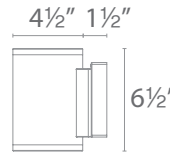

- Die-cast aluminum construction

Beam 33°
Power 30W
Brightness 1750 lm

WS-W2604

WT White
BK Black
BZ Bronze
GH Graphite
AL Brushed Aluminum

Example: WS-W2604-AL