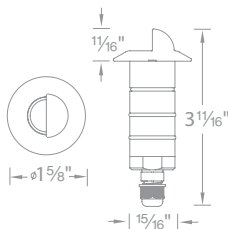

6' Lead Wire included

Optional spring clip accessory included

Optional spring clip accessory included

1000-CON-PVC For installation in concrete. 18" PVC pipe included. Installs onto a 4" 1" Concrete Pour Kit outdoor rated junction box.