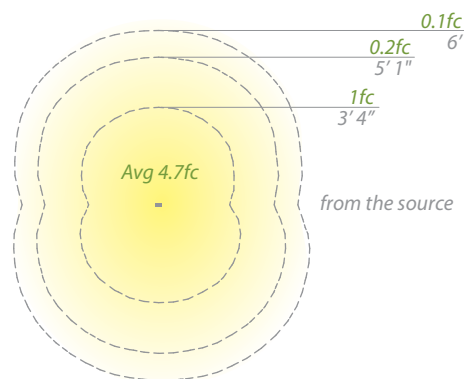

- Residential: 12.5 to 14.5ft
- Commercial: 8 to 9.5ft

- Sleek linear design blends seamlessly into pathways while providing soft, even illumination

Mounting accessory included

12V

120V/277V

M6000-STAKE

M6640-CON-KIT