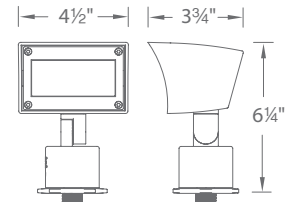

Transformer Required (order separately)

ilumenight™ color changing accent lights
See pages 25-26

Accessories

Mounting Stake		9000-ST9-BZ 9000-ST14-BZ	Bronze Bronze	9" Durable PC stake 14" Durable PC stake
Power Stake		M6000-STAKE	Black	Easy wiring accessory designed for 120V products; eliminates the need for a separate J-box
Surface Mount Flange/Stake		5000-SCP-BK 5000-SCP-BZ 5000-SCP-BBR	Black on Aluminum Bronze on Aluminum Bronze on Brass	Includes three 7 inch threaded stainless steel stabilizing pins for ground mounting or surface mounts with four screws or over a junction box
Guardian Mount		9000-SP9-BZ	Stainless Steel	Heavy duty stainless steel spike to position fixture
Gutter Mount Bracket		5000-GM-BZ 5000-GM-BK	Stainless Steel Black on Aluminum	Stainless steel universal mounting bracket for gutter mounting fixture
Tree Mount Junction Box		5000-TCP-BK 5000-TCP-BZ	Black on Aluminum Bronze on Aluminum	Aluminum box with Stainless steel mounting screws; two 1/2" NPT threaded holes, UL 120V Listed
		5000-TCL-BK 5000-TCL-BZ	Black on Aluminum Bronze on Aluminum	Large Aluminum box with stainless steel mounting screws; two 1/2" NPT threaded holes, UL 120V Listed
Large Tree Mount Canopy Strap		5000-TST-BK	Black on Steel/terylene	Ratcheting device with strap to be used with Large Tree Mount Junction Box (5000-TCL)
		5000-STB-BK	Black on Steel	Tree mount bracket only
Extension Rods		5000-X04-BZ,BK,BBR 4 in 5000-X08-BZ,BK,BBR 8 in 5000-X12-BZ,BK,BBR 12 in	5000-X18-BZ,BK,BBR 18 in 5000-X24-BZ,BK,BBR 24 in	Extends distance between Accent light and surface mount canopy, stake, or tree mount box
Rod L-Coupler		5000-LCO-BK 5000-LCO-BZ	Black Bronze	
Wall Wash Optics		LENS-2X4-AMB Amber LENS-2X4-GRN Green LENS-2X4-RED Red	LENS-2X4-BLU Blue LENS-2X4-FR Frosted LENS-2X4-SPR Spread	5021-HCL Honeycomb Lens

9" Mounting stake (12V), 6' lead wire and direct burial gel filled wire nuts (12V) or standard wire nuts (120V) included