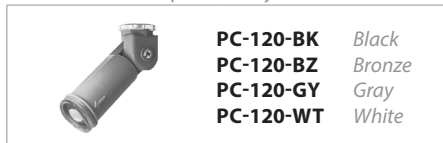

Input: 120V
CRI: 85
Dimming: 100% - 10% ELV
Rated Life: 39,000 hours

- Factory-sealed LED light engine
- Die-cast aluminum construction
- 120V direct wire - no driver needed
- Photo/motion sensor sold separately

		Power	Comparable	Color Temp	Delivered		Finish
					Lumens		
	WP-LED415	15W	75W Halogen	30	3000K	965	aBK Architectural Black aBZ Architectural Bronze aGH Architectural Graphite aWT Architectural White
				50	5000K	1030	

Example: WP-LED415-30-AWT

PHOTOSENSOR (120V)
Available in 4 complementary colors