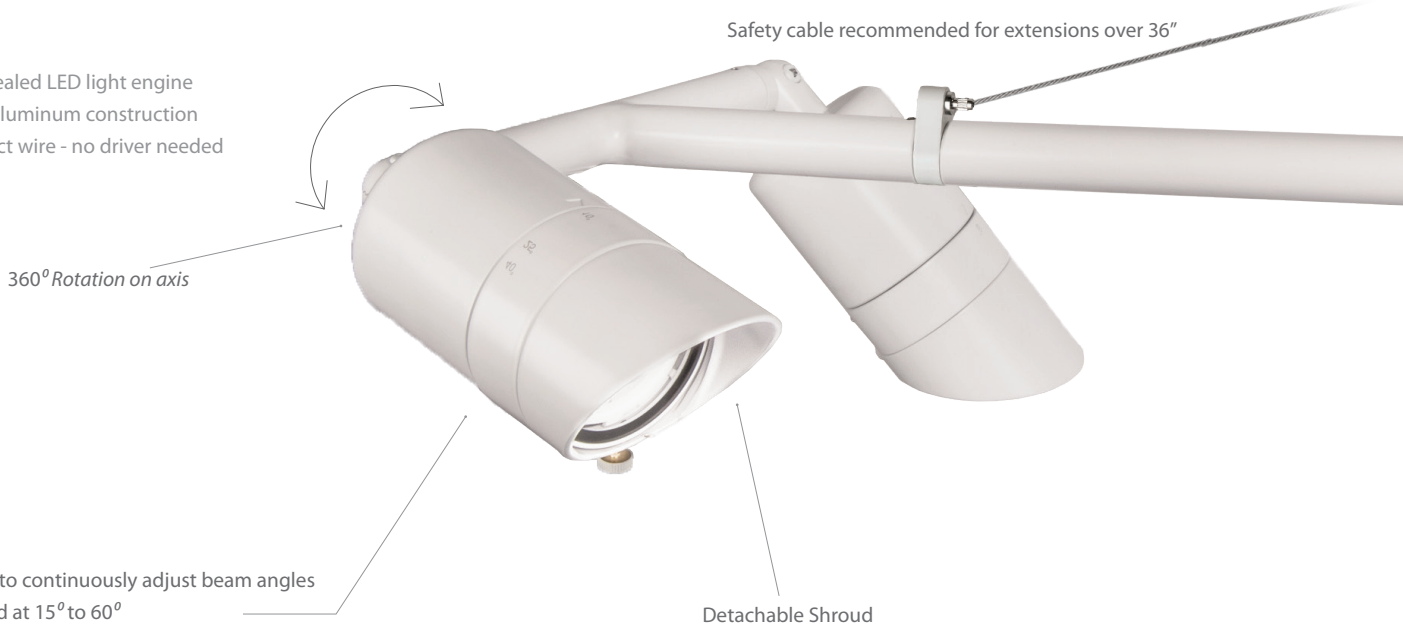

- Factory-sealed LED light engine
- Die-cast aluminum construction
- 120V direct wire - no driver needed

PHOTOMETRICS

Beam Setting	Power 15W Per Head		
	Distance	Foot Candles	Beam Diameter
15°	2ft	1035.8fc	0.5ft
	3ft	460.3fc	1.0ft
	4ft	258.9fc	1.0ft
25°	2ft	600.0fc	1.0ft
	3ft	266.7fc	1.5ft
	4ft	150.0fc	2.0ft
40°	2ft	378.0fc	1.5ft
	3ft	168.0fc	2.0ft
	4ft	94.5fc	3.0ft
60°	2ft	218.8fc	2.5ft
	3ft	92.7fc	3.5ft
	4ft	54.7fc	4.5ft