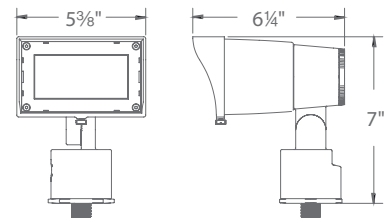

Input Power	9 - 15VAC
Brightness	3W to 25W/4.4VA-27.8VA
Beam Angle	200 lm to 1500 lm
CRI	Assorted NEMA distributions
Rated Life	85
	70,000 hours

Input Power	110V - 120VAC
Brightness	3W to 25W
Beam Angle	200 lm to 1550 lm
CRI	Assorted NEMA distributions
Rated Life	85
	45,000 hours