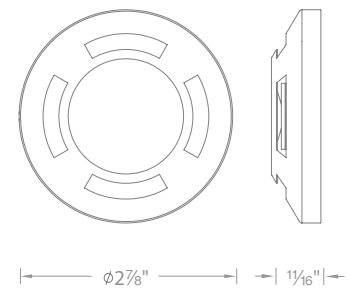

2511-27 2700K **BS** *Bronzed Stainless Steel*
2511-30 3000K **SS** *Stainless Steel*

2571-27 2700K **BS** *Bronzed Stainless Steel*
2571-30 3000K **SS** *Stainless Steel*

2501-27 2700K **BS** *Bronzed Stainless Steel*
2501-30 3000K **SS** *Stainless Steel*