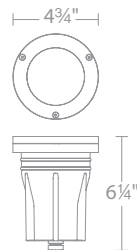

3" INGROUND 12V COLOR CHANGING

Color and brightness controlled with ilumenight™ mobile app

Input
Power
Brightness
Beam Angle
CRI
Rated Life

9-15VAC
0.5W to 14.5W / 1VA to 17VA
Up to 250 lm
15° to 60°
95+
45,000 hours

Model	Finishes
5031-CCBBR	Bronze on Brass

See page 24 for accessories

6' lead wire and direct burial get filled wire nuts (12V)