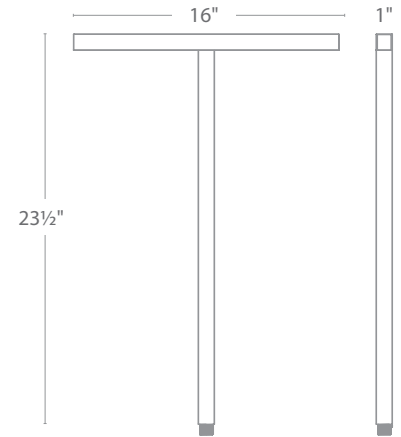

Example: 6071-30BZ

9" Mounting stake, 6 foot lead wire, and direct burial gel filled wire nuts included

Accessories

9" Mounting Stake		9000-ST9-BZ	Bronze	Durable PC stake
14" Mounting Stake		9000-ST14-BZ	Bronze	Durable PC stake
Surface Mount Flange/Stake		5000-SCP-BK 5000-SCP-BZ	Black on Aluminum Bronze on Aluminum	Includes three 7 inch threaded stainless steel stabilizing pins for ground mounting or surface mounts with four screws or over a junction box
Guardian Mount		9000-SP9-BZ	Stainless Steel	Heavy duty stainless steel spike to position fixture