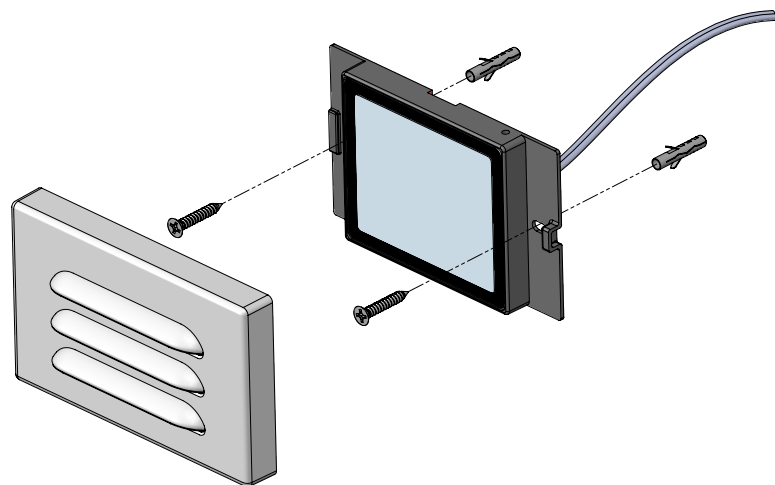

Fixture can be mounted directly to the wall without a junction box

12V & 120V RECTANGULAR STEP & WALL LIGHTS

LED LANDSCAPE

Input:	12V	120V
Brightness:	Up to 4 lm	Up to 4 lm
CRI:	90	90
Dimming:	100% - 10% MLV	100% - 10% ELV
Rated Life:	60,000 hours	50,000 hours