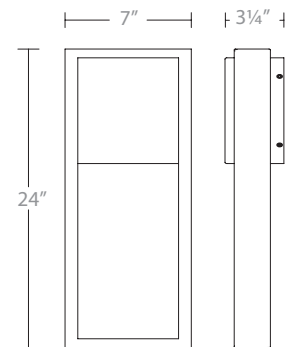

WS-W15924

Color Temp: 3000K
CRI: 90
Dimming: 100% - 10% ELV
Rated Life: 54,000 hours
Input: 120V

- Aluminum hardware with etched glass diffuser
- No transformer or driver required