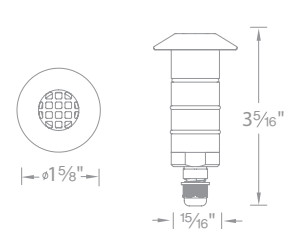

6' Lead Wire included

Optional spring clip accessory included

Optional spring clip accessory included

1000-CON-PVC For installation in concrete. 18" PVC pipe included. Installs onto a 4" 1" Concrete Pour Kit outdoor rated junction box.