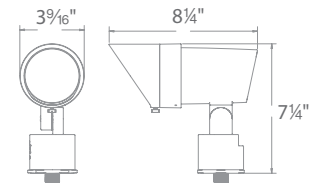

Accessories

5" Long Shroud		5211-LSHR-BK 5211-LSHR-BZ 5211-LSHR-BBR	Black on Aluminum Bronze on Aluminum Bronze on Brass	Reduce glare; ideal for downlighting application
Grand Accent Snoot		5211-SNOOT-BK 5211-SNOOT-BZ 5211-SNOOT-BBR	Black on Aluminum Bronze on Aluminum Bronze on Brass	Reduce glare; ideal for downlighting application
Mounting Stake		9000-ST9-BZ 9000-ST14-BZ	Bronze Bronze	9" Durable PC stake 14" Durable PC stake
Power Stake		M6000-STAKE	Black	Easy wiring accessory designed for 120V products; eliminates the need for a separate J-box.
Surface Mount Flange/Stake		5000-SCP-BK 5000-SCP-BZ 5000-SCP-BBR	Black on Aluminum Bronze on Aluminum Bronze on Brass	Includes three 7 inch threaded stainless steel stabilizing pins for ground mounting or surface mounts with four screws or over a junction box
Guardian Mount		9000-SP9-BZ	Stainless Steel	Heavy duty stainless steel spike to position fixture
Gutter Mount Bracket		5000-GM-BK 5000-GM-BZ	Black on Aluminum Bronze on Aluminum	Stainless steel universal mounting bracket for gutter mounting fixture
Tree Mount Junction Box		5000-TCP-BK 5000-TCP-BZ	Black on Aluminum Bronze on Aluminum	Aluminum box with stainless steel mounting screws; Two 1/2" NPT threaded holes, UL 120V Listed
		5000-TCL-BK 5000-TCL-BZ	Black on Aluminum Bronze on Aluminum	Large Aluminum box with stainless steel mounting screws; Two 1/2" NPT threaded holes, UL 120V Listed
Large Tree Mount Canopy Strap		5000-TST-BK	Black on Steel/terylene	Ratcheting device with strap to be used with Large Tree Mount Junction Box (5000-TCL)
		5000-STB-BK	Black on Steel	Tree mount bracket only
Extension Rods		5000-X04-BZ,BK,BBR 4 in 5000-X08-BZ,BK,BBR 8 in 5000-X12-BZ,BK,BBR 12 in	5000-X18-BZ,BK,BBR 18 in 5000-X24-BZ,BK,BBR 24 in	Extends distance between Accent light and surface mount canopy, stake, or tree mount box
Optics		LENS-25-AMB Amber LENS-25-GRN Green LENS-25-RED Red	LENS-25-BLU Blue LENS-25-FR Frosted LENS-25-SPR Spread	5211-HCL Honeycomb Lens LENS-25-BEL Beam Elongating

9" Mounting stake (12V), Detachable shroud, 6' lead wire and direct burial gel filled wire nuts (12V) or standard wire nuts (120V) included