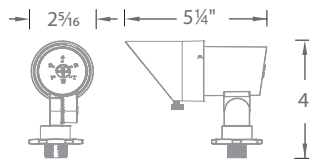

Single and Double stem mount available. See pages 11-12

Accessories

5" Long Shroud		5111-LSHR-BK 5111-LSHR-BZ 5111-LSHR-BBR	Black on Aluminum Bronze on Aluminum Bronze on Brass	Reduce glare; ideal for downlighting application			
Mini Accent Snoot		5111-SNOOT-BK 5111-SNOOT-BZ 5111-SNOOT-BBR	Black on Aluminum Bronze on Aluminum Bronze on Brass	Reduce glare; ideal for downlighting application			
Mounting Stake		9000-ST9-BZ 9000-ST14-BZ	Bronze Bronze	9" Durable PC stake 14" Durable PC stake			
Power Stake		M6000-STAKE	Black	Easy wiring accessory designed for 120V products; eliminates the need for a separate J-box.			
Surface Mount Flange/Stake		5000-SCP-BK 5000-SCP-BZ 5000-SCP-BBR	Black on Aluminum Bronze on Aluminum Bronze on Brass	Includes three 7 inch threaded stainless steel stabilizing pins for ground mounting or surface mounts with four screws or over a junction box			
Guardian Mount		9000-SP9-BZ	Stainless Steel	Heavy duty stainless steel spike to position fixture			
Gutter Mount Bracket		5000-GM-BK 5000-GM-BZ	Black on Aluminum Bronze on Aluminum	Stainless steel universal mounting bracket for gutter mounting fixture			
Tree Mount Junction Box		5000-TCP-BK 5000-TCP-BZ	Black on Aluminum Bronze on Aluminum	Aluminum box with stainless steel mounting screws; Two 1/2" NPT threaded holes, UL 120V Listed			
		5000-TCL-BK 5000-TCL-BZ	Black on Aluminum Bronze on Aluminum	Large Aluminum box with stainless steel mounting screws; Two 1/2" NPT threaded holes, UL 120V Listed			
Large Tree Mount Canopy Strap		5000-TST-BK	Black on Steel/terylene	Ratcheting device with strap to be used with Large Tree Mount Junction Box (5000-TCL)			
		5000-STB-BK	Black on Steel	Tree mount bracket only			
Extension Rods		5000-X04-BZ,BK,BBR	4 in	5000-X18-BZ,BK,BBR	18 in	Extends distance between Accent light and surface mount canopy, stake, or tree mount box	
		5000-X08-BZ,BK,BBR	8 in	5000-X24-BZ,BK,BBR	24 in		
		5000-X12-BZ,BK,BBR	12 in				
Optics		LENS-16-AMB LENS-16-GRN LENS-16-RED	Amber Green Red	LENS-16-BLU LENS-16-FR LENS-16-SPR	Blue Frosted Spread	5111-HCL LENS-16-BEL	Honeycomb Lens Beam Elongating

9" Mounting stake (12V), detachable shroud, 6' lead wire and direct burial gel filled wire nuts (12V) included