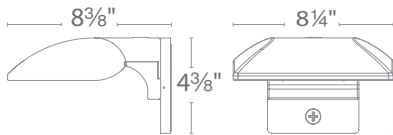

Endurance® LED WALL PACKS

HAWK

- Factory-sealed LED light engine
- Die-cast aluminum construction
- 20° forward throw illumination
- Built-in level for easy adjustment
- Photo/Motion sensor sold separately

Input	120V-277V
Power	19W/27W
Brightness	Delivered 1435 lm/2095 lm
Comparable	39W HID/70W HID
Color Temp	3000K
CRI	85
Dimming:	100% - 10% ELV or 0-10V
Rated Life	100,000 hours

3000K *Pure White*

WP-LED219-30	aBZ	<i>Architectural Bronze</i>
WP-LED227-30	aGH	<i>Architectural Graphite</i>
	aWT	<i>Architectural White</i>