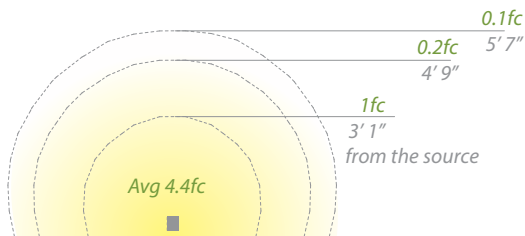

LEDGE LED PATH

- Sleek linear design blends seamlessly into pathways while providing soft, even illumination
- Recommended spacing for installation:
  Residential: 8 to 10ft
  Commercial: 5 to 7ft
- Transformer Required (order separately)

Input	9-15VAC
Power	3.0W / 4.5VA
Brightness	Up to 105 lm
Color Temp	2700K Warm white, 3000K Pure white
CRI	90
Rated Life	60,000 hours

6081-27	2700K	BK	Black on Aluminum
6081-30	3000K	BZ	Bronze on Aluminum

Example: 6081-27BZ
14" Mounting stake, 6 foot lead wire, and direct burial gel filled wire nuts included

Accessories

9" Mounting Stake		9000-ST9-BZ	Bronze	Durable PC stake
14" Mounting Stake		9000-ST14-BZ	Bronze	Durable PC stake
Surface Mount Flange/Stake		5000-SCP-BK 5000-SCP-BZ 5000-SCP-BBR	Black on Aluminum Bronze on Aluminum Bronze on Brass	Includes three 7 inch threaded stainless steel stabilizing pins for ground mounting or surface mounts with four screws or over a junction box
Guardian Mount		9000-SP9-BZ	Stainless Steel	Heavy duty stainless steel spike to position fixture