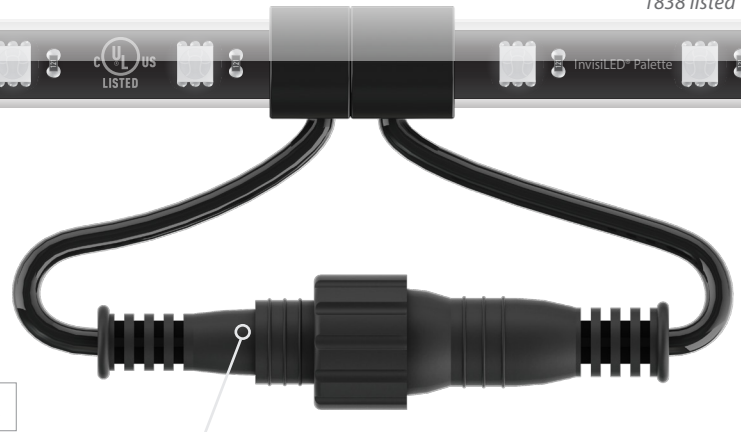

Double insulated PVC encasement and distinct electrical and mechanical junctions allow for seemingly endless runs that can be powered separately

CONTROLLER FOR PALETTE OUTDOOR (REQUIRED)

Master Controller (required)		LED-TO24-CM	4 function wired controller
Wireless Controller (required)		LED-TO24-WS	4 function wireless controller
Slave Controller (optional)		LED-TO24-CS	Connects to Master Controller, adding 40 ft run Compatible with Palette Outdoor

	Surface Mounting Clip Secures on both edges	LED-TO24-C1	10 pcs 20 Screws
	Edge Mounting Clip Secures on one edge	LED-TO24-C2	10 pcs 10 Screws
	Invisible Clip Holds from the underside	LED-TO24-C3	10 pcs 10 Screws

Clips to hold indoor InvisiLED tapes, Pro Outdoor, Palette Outdoor, Landscape Tape Light

	Clear Channel	LED-TO24-CH5	5 feet
	End Cap 1 cut and 1 male end cap	LED-TO24-EC	Black

Includes a diffuser, two end caps, and five screws. (Pro Outdoor, Palette Outdoor, Landscape Tape Light snap in to hold outdoor InvisiLED tapes).