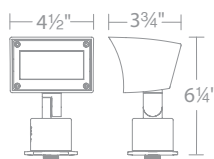

WALL WASH 12V COLOR CHANGING

Color and brightness controlled with ilumenight™ mobile app

Input
Power
Brightness
Beam Angle
CRI
Rated Life

9-15VAC
0.5W to 14.5W / 1VA to 17VA
Up to 430 lm
15° upward (50° by 80°)
95+
45,000 hours

Model	Finishes
5021-CCBBR	Bronze on Brass

See page 18 for accessories

9" Mounting stake (12V), 6' lead wire and direct burial get filled wire nuts (12V)