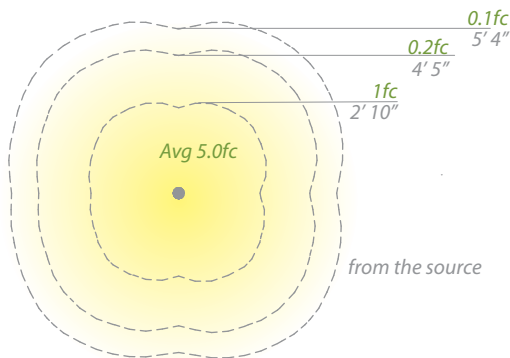

CHAMBER 12V/120V/277V LED BOLLARD

12V

Input	9-15VAC
Power	5.8W, 6.2VA
Brightness	Up to 150 lm
Color Temp	2700K Warm white, 3000K Pure white
CRI	90
Rated Life	60,000 hours

120V

Input	120V
Power	12.5W
Brightness	Up to 400 lm
Color Temp	2700K Warm white, 3000K Pure white
CRI	90
Rated Life	60,000 hours

277V

Input	277V
Power	13.2W
Brightness	Up to 450 lm
Color Temp	2700K Warm white, 3000K Pure white
CRI	90
Rated Life	60,000 hours

6631-27 2700K **BK** Black on Aluminum
6631-30 3000K **BZ** Bronze on Aluminum

6632-27 2700K **BK** Black on Aluminum
6632-30 3000K **BZ** Bronze on Aluminum

6633-27 2700K **BK** Black on Aluminum
6633-30 3000K **BZ** Bronze on Aluminum

Transformer Required (order separately)

MLV dimming only

TRIAC or ELV dimming

ELV dimming only

Example: 6633-30BK

Recommended spacing for installation :

(12V) 6631

- Residential: 19.5 to 23ft
- Commercial: 13 to 15.5ft

Recommended spacing for installation :

(120V, 277V) 6632, 6633

- Residential: 12.5 to 15ft
- Commercial: 8 to 10ft