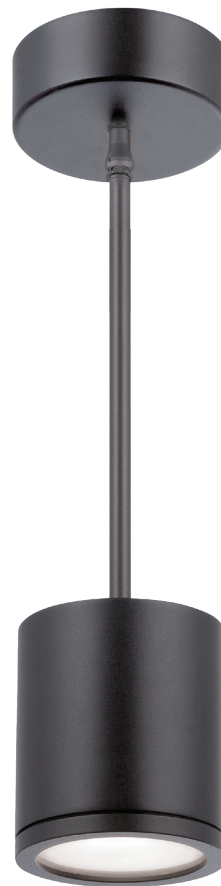

TUBE LED DECORATIVE CEILING MOUNT

Input: 120-277V   Color Temp: 3000K Pure White
Dimming: 100% - 10%   CRI: 90
ELV 0-10V   Rated Life: 70,000 hours

PENDANT

- Die-cast aluminum construction
- Hang straight swivel
- Three 12" and one 6" down rods included

Beam 33°
Power 16W
Brightness 800 lm

PD-W2605

- **WT** White
- **BK** Black
- **BZ** Bronze
- **GH** Graphite
- **AL** Brushed Aluminum

Example: PD-W2605-BK