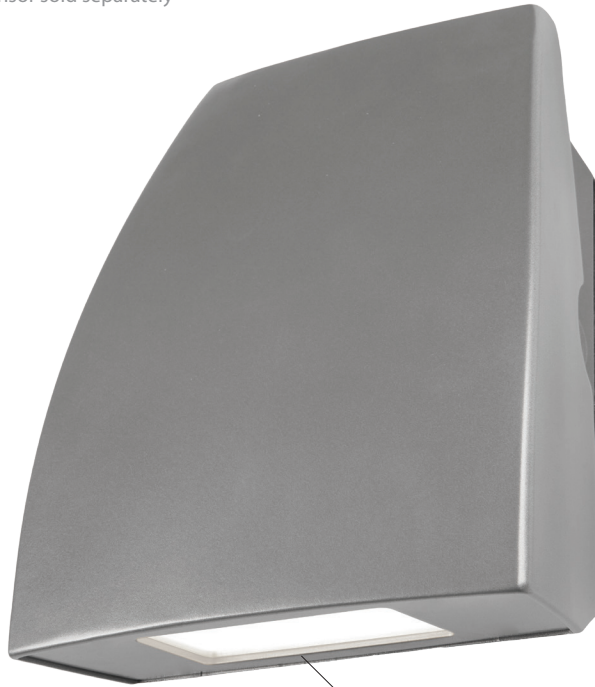

Endurance® LED WALL PACKS

FIN

- Factory-sealed LED light engine
- Die-cast aluminum construction
- 20° forward throw illumination
- Built-in level for easy adjustment
- Photo/Motion sensor sold separately

Tempered Prismatic Glass
Reduces glare while optimizing light distribution

Input	120V-277V
Power	19W/27W/35W
Brightness	Delivered 1390/2075/2750 lm
Comparable	39W/70W/100W HID
Color Temp	3000K
CRI	85
Dimming:	100% - 10% ELV or 0-10V
Rated Life	100,000 hours

MOTION SENSOR (120V)
Available in 3 complementary colors

- **MS-120-BZ** *Bronze*
- **MS-120-GY** *Gray*
- **MS-120-WT** *White*

3000K *Pure White*

- **WP-LED119-30** **aBZ** *Architectural Bronze*
- **WP-LED127-30** **aGH** *Architectural Graphite*
- **WP-LED135-30** **aWT** *Architectural White*

PHOTOSENSOR (120V)
Available in 3 complementary colors

- **PC-120-BZ** *Bronze*
- **PC-120-GY** *Gray*
- **PC-120-WT** *White*