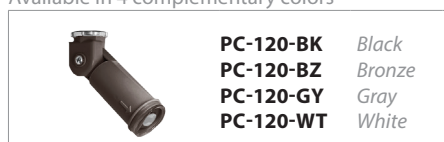

PHOTOSENSOR (120V)

Available in 4 complementary colors