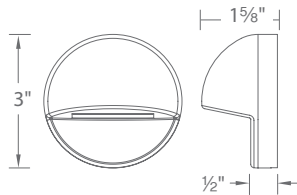

3021

Input	9-15VAC
Power	2.8W / 4.6VA
Brightness	60 lm
Color Temp	2700K Warm white, 3000K Pure white
CRI	90+
Rated Life	50,000 hours

3021-27	2700K	BK	Black on Aluminum
3021-30	3000K	BBR	Bronze on Brass
		BZ	Bronze on Aluminum
		WT	White on Aluminum

Transformer Required (order separately)

Example: 3021-30BZ