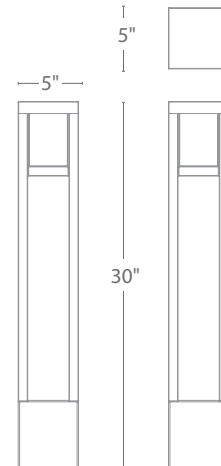

- Residential: 16 to 22ft
- Commercial: 8 to 11ft

- Sleek linear design blends seamlessly into pathways while providing soft, even illumination

Mounting accessory included

12V

120V/277V

M6000-STAKE

M6620-CON-KIT