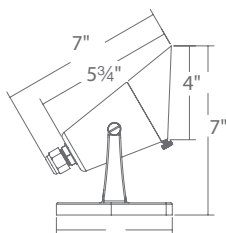

UNDERWATER SPOT LED LANDSCAPE

- Machined brass thumb screws
- Cast brass construction
- IP68 Rated, suitable for continuous immersion
- Underwater in depths up to 3'
- Factory sealed water tight fixtures
- 30' long lead wire
- Limited lifetime warranty

Transformer Required (order separately)

Input	12-15VAC
Power	10W / 11.2VA
Brightness	780 lm
Beam Angle	60°
Color Temp	3000K Pure White
CRI	85
Rated Life	50,000 hours

5511-30 | **NB** Natural Brass

Accessories Submersible luminaires

Wall Wash Optics	LENS-20-AMB Amber LENS-20-GRN Green LENS-20-RED Red	LENS-20-BLU Blue LENS-20-FR Frosted LENS-20-SPR Spread	Enhances saturation of florals and foliage and turtle friendly
Direct Burial Waterproof Wire Nuts	9020-WNT-BK	Silicone filled wire nut with gasket (Pack of 20pcs)	

Detachable shroud and direct burial gel filled wire nuts (12V)