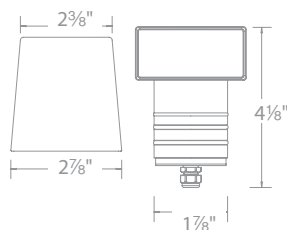

Optional spring clip accessory included

- IP68 Rated, suitable for continuous immersion under water
- Factory sealed water tight fixtures
- Solid stainless steel construction
- Constant output for 9V-15V input
- 10%-100% dimming - see specification sheet for list of tested dimmers
- Available concrete pour kit with 18" PVC pipe which can be field shortened

2000-CON-PVC
2" Concrete Pour Kit

For installation in concrete. 18" PVC pipe included. Installs onto a 4" outdoor rated junction box.