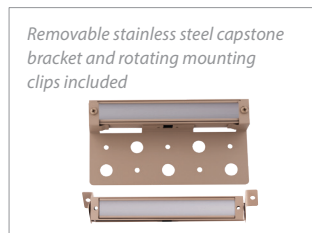

Length	Model	Color Temp	Wattage	Max Lumens	Finishes
3"	7032-27	2700K Warm White*	1.5W, 2.6VA	50	BK Black on Aluminum
	7032-30	3000K Pure White*			BZ Bronze on Aluminum
6"	7062-27/30	2700K Warm White	4.5W, 5.6VA	110	GH Graphite on Aluminum
		3000K Pure White			SD Sand on Aluminum
					BK Black on Aluminum
					BZ Bronze on Aluminum
12"	7122-27/30	2700K Warm White	7.0W, 7.6VA	230	BBR Bronze on Brass
		3000K Pure White			GH Graphite on Aluminum
					SD Sand on Aluminum
					BK Black on Aluminum
18"	7182-27/30	2700K Warm White	8.5W, 9.3VA	350	BZ Bronze on Aluminum
		3000K Pure White			GH Graphite on Aluminum
					SD Sand on Aluminum
					BK Black on Aluminum

Example: 7182-27/30SD

*Due to its compact size, the 7032 is dedicated in either 2700K or 3000K.