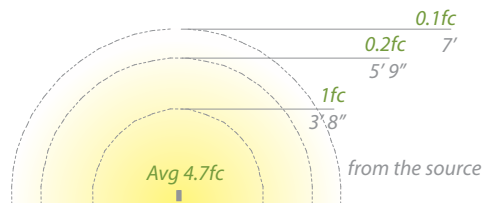

BALANCE SINGLE LED PATH

- Sleek linear design blends seamlessly into pathways while providing soft, even illumination
- Recommended spacing for installation :
  Residential: 11 to 13ft
  Commercial: 7 to 9ft
- Transformer Required (order separately)

Input	9-15VAC
Power	6.5W / 11.5VA
Brightness	Up to 275 lm
Color Temp	2700K Warm white, 3000K Pure white
CRI	90
Rated Life	60,000 hours

6061-27	2700K	BK	Black on Aluminum
6061-30	2700K	BZ	Bronze on Aluminum

Example: 6061-30BZ

9" Mounting stake, 6 foot lead wire, and direct burial gel filled wire nuts included

Accessories

9" Mounting Stake		9000-ST9-BZ	Bronze	Durable PC stake
14" Mounting Stake		9000-ST14-BZ	Bronze	Durable PC stake
Surface Mount Flange/Stake		5000-SCP-BK 5000-SCP-BZ	Black on Aluminum Bronze on Aluminum	Includes three 7 inch threaded stainless steel stabilizing pins for ground mounting or surface mounts with four screws or over a junction box
Guardian Mount		9000-SP9-BZ	Stainless Steel	Heavy duty stainless steel spike to position fixture