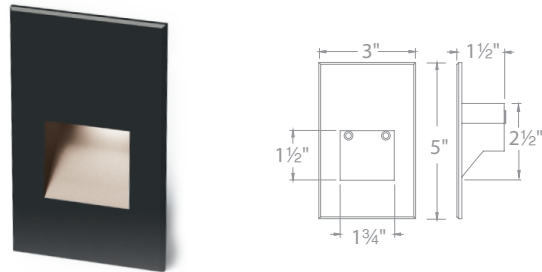

SQUARE 2061

2061-27	2700K	BS	Bronzed Stainless Steel
2061-30	3000K	SS	Stainless Steel

Example: 2061-30BS

12V

4021-27	2700K
4021-30	3000K
4021-AM	Amber

120V

WL-LED200-C	3000K
WL-LED200-AM	Amber

BZ	Bronze on Aluminum
BK	Black on Aluminum
WT	White on Aluminum
SS*	Cast Stainless Steel

Transformer Required (order separately)

Example: WL-LED200-C-BK

*Cast Stainless Steel finish is only available in 3000K and Amber colors.

**Available in 277V; Example: WL-LED100F-C-WT; BBR finish is not available in 277V option