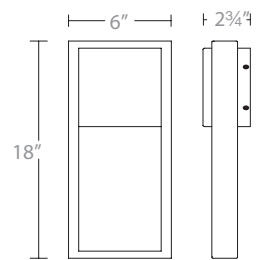

ARCHETYPE 120V/277V 18" LED OUTDOOR SCONCE

ARCHETYPE 120V/277V 12", 18" & 24" LED OUTDOOR SCONCE

Color Temp: 3000K
CRI: 90
Dimming: 100% - 10% ELV
Rated Life: 54,000 hours
Input: 120V

- Aluminum hardware with etched glass diffuser
- No transformer or driver required

A low-profile, artful design adds a distinctive, sophisticated look in any outdoor application.

	Size	Watt	LED Lumens	Delivered Lumens	Finish
WS-W13918	18"	16W	1200	427	BK Black
WS-W13924	24"	22W	1600	760	

Example: **WS-W13918-BK**

	Size	Watt	LED Lumens	Delivered Lumens	Finish
WS-W15912	12"	10W	800	331	BK Black
WS-W15918	18"	13W	1000	435	
WS-W15924	24"	16W	1200	571	

Example: **WS-W15912-BK**

WS-W15918

Color Temp: 3000K
CRI: 90
Dimming: 100% - 10% ELV
Rated Life: 54,000 hours
Input: 120V

- Aluminum hardware with etched glass diffuser
- No transformer or driver required