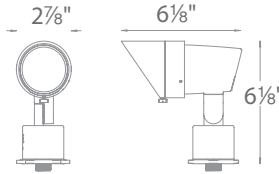

Detachable shroud
 6' lead wire and wire nuts included
 See photometric data on pages 118

Model	Finishes
5012-30BK	Black on Aluminum
5012-30BZ	Bronze on Aluminum
5012-30BBR	Bronze on Brass

WALL WASH 120V **PATENTED**