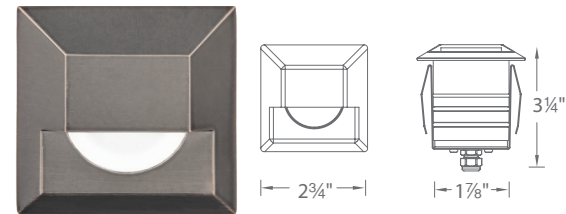

SQUARE 2061

2061-27	2700K	BS	Bronzed Stainless Steel
2061-30	3000K	SS	Stainless Steel

Example: 2061-30BS

12V

4021-27	2700K
4021-30	3000K
4021-AM	Amber

120V

WL-LED200-C	3000K
WL-LED200-AM	Amber

BZ	Bronze on Aluminum
BK	Black on Aluminum
WT	White on Aluminum
SS*	Cast Stainless Steel

Transformer Required (order separately)

Example: WL-LED200-C-BK

*Cast Stainless Steel finish is only available in 3000K and Amber colors.

**Available in 277V; Example: WL-LED100F-C-WT; BBR finish is not available in 277V option