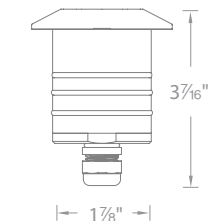

2" Scoop

2131-27 2700K **BS** *Bronzed Stainless Steel*
2131-30 3000K **SS** *Stainless Steel*

2" Shroud

2111-27 2700K **BS** *Bronzed Stainless Steel*
2111-30 3000K **SS** *Stainless Steel*

2" Louver

2121-27 2700K **BS** *Bronzed Stainless Steel*
2121-30 3000K **SS** *Stainless Steel*