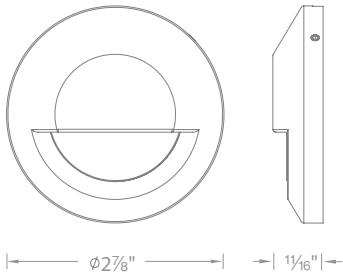

2541-27 2700K **BS** *Bronzed Stainless Steel*
2541-30 3000K **SS** *Stainless Steel*

2591-27 2700K **BS** *Bronzed Stainless Steel*
2591-30 3000K **SS** *Stainless Steel*