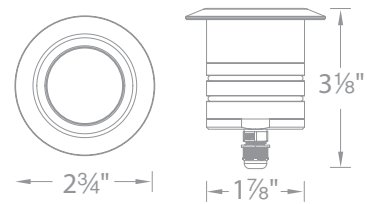

Designed for underwater or wet application
30ft long lead wire