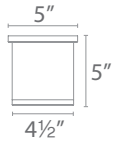

TUBE LED DECORATIVE CEILING MOUNT

- Ceiling mount
- Die-cast aluminum construction

Beam 35°
Power 16W
Brightness 800 lm

FM-W2605

- **WT** White
- **BK** Black
- **BZ** Bronze
- **GH** Graphite
- **AL** Brushed Aluminum

Example: FM-W2605-WT