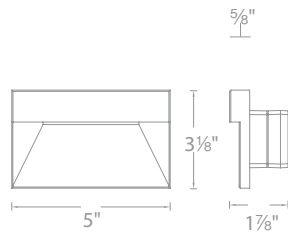

Voltage	Power	Model	Color Temp	Finishes
12V	2W / 3.1VA	4031-27	2700K	BK Black on AL
		4031-30	3000K	BZ Bronze on AL
		4031-AM	Amber	WT White on AL
120V	3.5W	WL-LED110-C	3000K	BK Black on AL
		WL-LED110-AM	Amber	BZ Bronze on AL
				WT White on AL

Example: **4031-30WT**
Example: **WL-LED110-C-WT**

Voltage	Power	Model	Color Temp	Finishes
12V	2W / 3.1VA	4041-27	2700K	BK Black on AL
		4041-30	3000K	BZ Bronze on AL
		4041-AM	Amber	WT White on AL
120V	3.5W	WL-LED210-C	3000K	BK Black on AL
		WL-LED210-AM	Amber	BZ Bronze on AL
				WT White on AL

Example: **4041-30BK**
Example: **WL-LED210-C-BK**

Input:	12V	120V
Brightness:	Up to 2 lm	Up to 3 lm
CRI:	90	90
Dimming:	100% - 10% MLV	100% - 10% ELV
Rated Life:	60,000 hours	50,000 hours

- Geometric design with downward illumination
- Die-cast aluminum construction with abrasion-resistant powder-coated finish
- Title 24 Compliant (120V only)

Transformer Required (order separately)