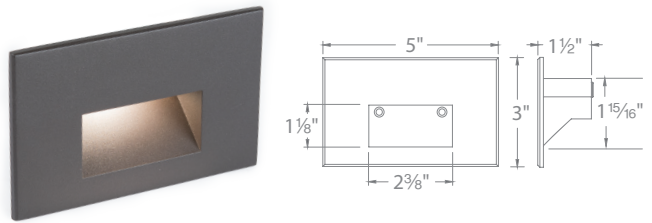

12V

4011-27	2700K
4011-30	3000K
4011-AM	Amber

120V

WL-LED100-C	3000K
WL-LED100-AM	Amber

BBR*	Bronze on Brass
BZ	Bronze on Aluminum
BK	Black on Aluminum
WT	White on Aluminum
SS*	Cast Stainless Steel

Transformer Required (order separately)