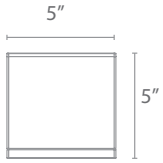

RUBIX LED DECORATIVE CEILING MOUNTS

Input: 120-277V   Color Temp: 3000K Pure White
Dimming: 100% - 10%   CRI: 90
ELV or 0-10V   Rated Life: 70,000 hours

- Ceiling mount
- Die-cast aluminum construction

Beam 86°
Power 16W
Brightness 750 lm

FM-W2505

- **AL** Brushed Aluminum
- **BK** Black
- **BZ** Bronze
- **GH** Graphite
- **WT** White

Example: FM-W2505-BK