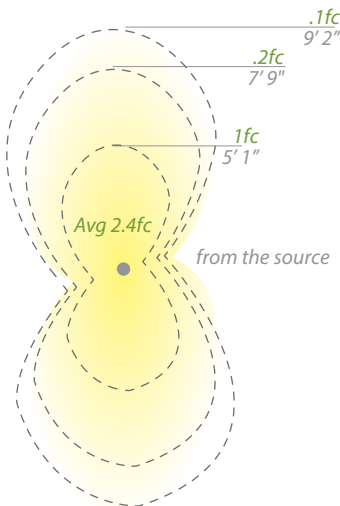

- Residential: 6.5 to 7.5ft
- Commercial: 4.5 to 5.5ft

- Sleek linear design blends seamlessly into pathways while providing soft, even illumination

Mounting accessory included

12V

120V/277V

M6000-STAKE

M6610-CON-KIT