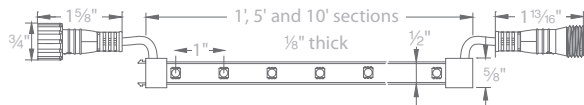

24VDC SUBMERSIBLE OUTDOOR RGB TAPE LIGHTING

1838 listed

- IP-68 Rated, UL/cUL listed for wet locations
- Variable colors with 3500K White
- DMX and wireless controller options for Palette outdoor system
- Maximum run length of 40 feet
- May be field cut every 6 inches at the end of a run
- Dim with wired controller and wireless controller accessory

Power Brightness 1.5W /ft
40 lm /ft
on 3500K Setting

Rated Life 80,000 hours

TAPE SELECTION

System	Length	Type
LED-TCO	1 1' Foot	RGB Color Changing
	5 5' Feet	
	10 10' Feet	

Example: LED-TCO-5-RGB

CLASS 2 POWER SUPPLY FOR PALETTE OUTDOOR (REQUIRED)

Type	Model	Power	Input	Output
Remote Wet Location	EN-O24100-RB2-T	96W	120V - 277V AC	24V DC Includes a 6 foot lead wire

ACCESSORIES FOR PALETTE OUTDOOR

	Signal Wire Master to Slave controller or Slave to Slave	LED-TO24-SW60 LED-TO24-SW120	60 in 120 in
	DMX Signal Wire DMX to Master controller	LED-TO24-MW60 LED-TO24-MW120	60 in 120 in
	RGB Joiner Cable Extends distance between tape and to controllers	LED-TO24-IC6-RGB LED-TO24-IC12-RGB LED-TO24-IC72-RGB LED-TO24-IC120-RGB	6 in 12 in 72 in 120 in

	3-Way "Y" Connector Connects tape sections	LED-TO24-Y-RGB
	4 Way "X" Connector Connects tape sections	LED-TO24-X-RGB

Compatible with Palette Outdoor