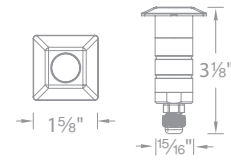

Transformer Required (order separately)

1" Slim Round

1011-27 | 2700K
1011-30 | 3000K | **SS** Stainless Steel

1" Round

1021-27 | 2700K
1021-30 | 3000K | **SS** Stainless Steel

1" Square

1051-27 | 2700K
1051-30 | 3000K | **SS** Stainless Steel