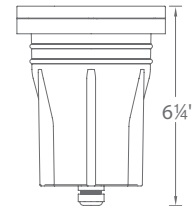

Transformer Required (order separately)

Accessories

Non-slip lens		5030-NSLEN-CL	Clear/patterned	Slip resistant lens
Rock Guard		5030-GRD-BZ 5030-GRD-BBR	Bronze on Aluminum Bronze on Brass	Protects the fixture surface
Optics		LENS-25-AMB LENS-25-GRN LENS-25-RED LENS-25-BLU LENS-25-FR LENS-25-HCL	Amber Green Red Blue Frosted Honeycomb Louver reduces glare	Enhances saturation of florals and foliage
Concrete Pour Kit		5030-PIP-PVC	Shown with temporary dense foam cap	For installation in concrete; five 1/2" NPT threaded holes, PC

6' lead wire and direct burial gel filled wire nuts (12V) or standard wire nuts (120V) included