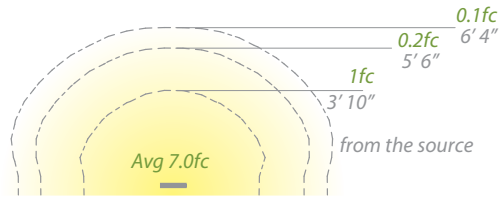

Example: 6071-30BZ

9" Mounting stake, 6 foot lead wire, and direct burial gel filled wire nuts included

Accessories

9" Mounting Stake		9000-ST9-BZ	Bronze	Durable PC stake
14" Mounting Stake		9000-ST14-BZ	Bronze	Durable PC stake
Surface Mount Flange/Stake		5000-SCP-BK 5000-SCP-BZ	Black on Aluminum Bronze on Aluminum	Includes three 7 inch threaded stainless steel stabilizing pins for ground mounting or surface mounts with four screws or over a junction box
Guardian Mount		9000-SP9-BZ	Stainless Steel	Heavy duty stainless steel spike to position fixture