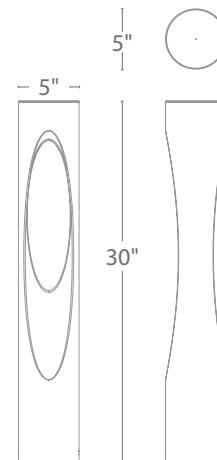

- Residential: 6.5 to 7.5ft
- Commercial: 4.5 to 5.5ft

- Sleek linear design blends seamlessly into pathways while providing soft, even illumination

Mounting accessory included

12V

120V/277V

M6000-STAKE

M6610-CON-KIT