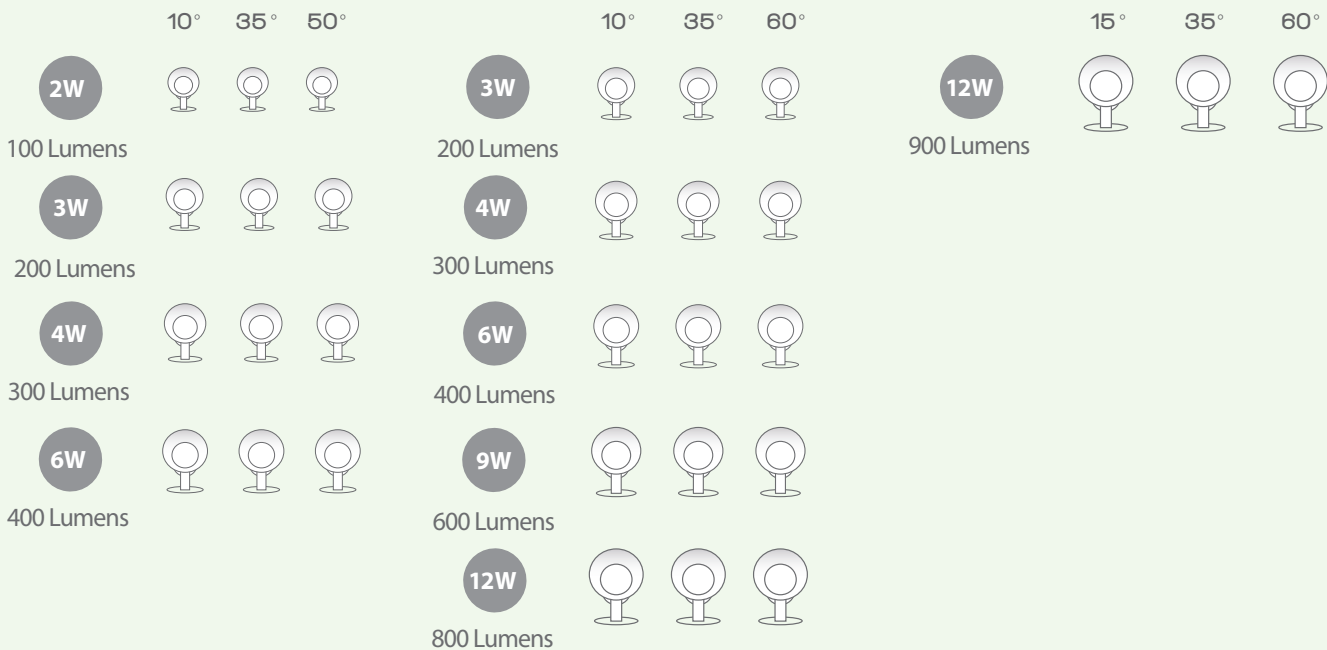

 Listed to UL 1838 standard (12V) | 1598 standard (120V)

DO YOU HAVE WHAT YOU NEED?

OURS | Just three continuously adjustable lights perfectly illuminate small to giant objects everytime.

Adjustable 10° to 50° beam
Power from 7W to 1W
Dim from 365 lumens to 45 lumens

Adjustable 10° to 60° beam
Power from 16W to 2W
Dim from 1045 lumens to 190 lumens

Adjustable 15° to 60° beam
Power from 33W to 15W
Dim from 2000 lumens to 740 lumens

Others are only available as low as 100 lumens, which may still be too bright for certain applications at night

Covers most commonly needed accent lighting applications

No other landscape accent light offers over 1000 lumens

OTHERS | Each light needs to be ordered specifically for fixed beam angles and set brightness levels.