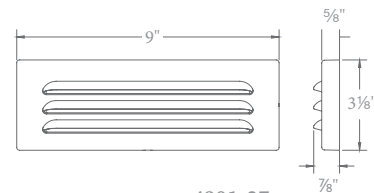

4901-27

4901

Input: 9-15V
Power: 8W/12VA
Brightness: 100 lm
Color Temp: 2700K Warm white, 3000K Pure white
CRI: 90
Rated Life: 70,000 hours

Model	Color	Finish
4901-27	2700K	BK Black on Aluminum
		BZ Bronze on Aluminum
		WT White on Aluminum
		BBR Bronze on Brass
4901-30	3000K	BK Black on Aluminum
		BZ Bronze on Aluminum
		WT White on Aluminum
		BBR Bronze on Brass