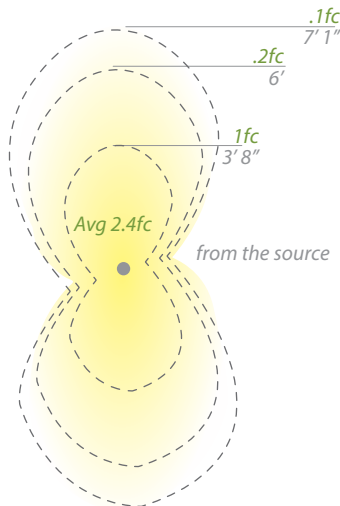

SCOOP 12V/120V/277V LED BOLLARD

12V

Input	9-15VAC
Power	7.8W/8.5VA
Brightness	Up to 180 lm
Color Temp	2700K Warm white, 3000K Pure white
CRI	90
Rated Life	60,000 hours

120V

Input	120V
Power	12.5W
Brightness	Up to 350 lm
Color Temp	2700K Warm white, 3000K Pure white
CRI	90
Rated Life	60,000 hours

277V

Input	277V
Power	13.2W
Brightness	Up to 370 lm
Color Temp	2700K Warm white, 3000K Pure white
CRI	90
Rated Life	60,000 hours

6611-27 2700K **BK** Black on Aluminum
6611-30 3000K **BZ** Bronze on Aluminum

6612-27 2700K **BK** Black on Aluminum
6612-30 3000K **BZ** Bronze on Aluminum

6613-27 2700K **BK** Black on Aluminum
6613-30 3000K **BZ** Bronze on Aluminum

Transformer Required (order separately)

MLV dimming only

TRIAC or ELV dimming

ELV dimming only

Example: 6611-30BK

Recommended spacing for installation :

(12V) 6611

- Residential: 5 to 6ft
- Commercial: 3 to 4ft

Recommended spacing for installation:

(120V, 277V) 6612, 6613

- Residential: 6.5 to 7.5ft
- Commercial: 4.5 to 5.5ft