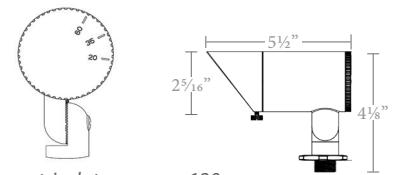

Input Power	9-15VAC 6W/7.7VA
Brightness	475lm
Beam Angle	20° to 60°
CRI	85
Rated Life	70,000 hours

Input Power	9-15VAC 3W/5.5VA
Brightness	245lm
Beam Angle	20° to 60°
CRI	85
Rated Life	70,000 hours

2700K Warm White

5311-27

BK Black on Aluminum
BZ Bronze on Aluminum

2700K Warm White

5411-27

BK Black on Aluminum
BZ Bronze on Aluminum

3000K Pure White

5311-30

BK Black on Aluminum
BZ Bronze on Aluminum

3000K Pure White

5411-30

BK Black on Aluminum
BZ Bronze on Aluminum