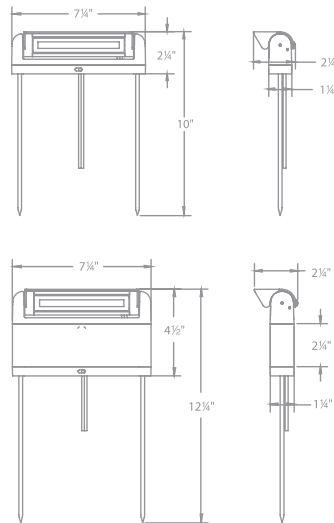

Input: 9-15V
Power: 6.0W/8.6VA
Brightness: 190lm
Beam Angle: 110° x 80°
CRI: 85
Rated Life: 60,000 hours

Model	Color	Finish
6401-27	2700K	BK Black on Aluminum
		BZ Bronze on Aluminum
6401-30	3000K	BK Black on Aluminum
		BZ Bronze on Aluminum