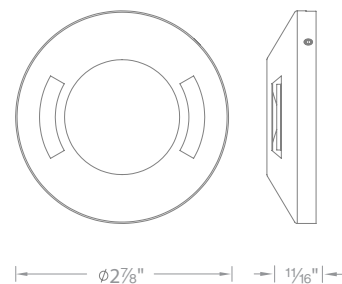

2511-27 2700K **BS** *Bronzed Stainless Steel*
2511-30 3000K **SS** *Stainless Steel*

2571-27 2700K **BS** *Bronzed Stainless Steel*
2571-30 3000K **SS** *Stainless Steel*

2501-27 2700K **BS** *Bronzed Stainless Steel*
2501-30 3000K **SS** *Stainless Steel*