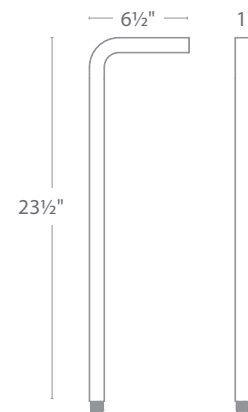

BALANCE SINGLE LED PATH

- Sleek linear design blends seamlessly into pathways while providing soft, even illumination
- Recommended spacing for installation :
  Residential: 11 to 13ft
  Commercial: 7 to 9ft
- Transformer Required (order separately)

Input	9-15VAC
Power	6.5W / 11.5VA
Brightness	Up to 275 lm
Color Temp	2700K Warm white, 3000K Pure white
CRI	90
Rated Life	60,000 hours

6061-27	2700K	BK	Black on Aluminum
6061-30	2700K	BZ	Bronze on Aluminum

Example: 6061-30BZ

9" Mounting stake, 6 foot lead wire, and direct burial gel filled wire nuts included

Accessories

9" Mounting Stake		9000-ST9-BZ	Bronze	Durable PC stake
14" Mounting Stake		9000-ST14-BZ	Bronze	Durable PC stake
Surface Mount Flange/Stake		5000-SCP-BK 5000-SCP-BZ	Black on Aluminum Bronze on Aluminum	Includes three 7 inch threaded stainless steel stabilizing pins for ground mounting or surface mounts with four screws or over a junction box
Guardian Mount		9000-SP9-BZ	Stainless Steel	Heavy duty stainless steel spike to position fixture