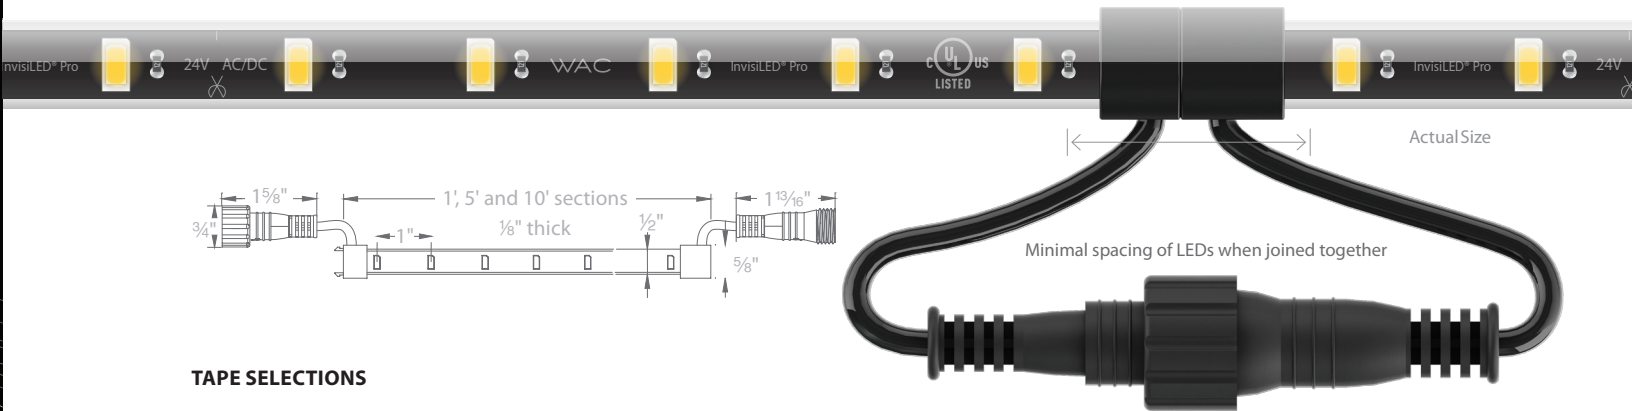

24V SUBMERSIBLE OUTDOOR TAPE LIGHTING

- IP-68 Rated, UL/cUL listed for wet locations
- May be field cut every 6 inches at the end of a run
- Maximum run length of 28ft per electrical feed

Power	3.5W /ft
Brightness	Up to 220 lm /ft
CRI	90
Rated Life	80,000 hours

Double insulated PVC encasement and distinct electrical and mechanical junctions allow for seemingly endless runs that can be powered separately

TAPE SELECTIONS

System	Color Temp	Length	Color
LED-TO2427	2700K	1 1 foot	WT White
LED-TO2430	3000K	5 5 feet	
LED-TO2435	3500K	10 10 feet	

EXAMPLE: LED-TO2435-10-WT

CLASS 2 POWER SUPPLY FOR SUBMERSIBLE OUTDOOR TAPE LIGHT (REQUIRED)

Type	Model	Power	Input	Output	Dimmable
Remote Damp Location	EN-OD24100-RB2-T	96W	120V AC	24V AC	ELV Includes a 6 foot lead wire
Remote Wet Location	EN-O24100-RB2-T	96W	120V - 277V AC	24V DC	0-10V Includes a 6 foot lead wire

	LED-TO24-CH5 5 feet		Surface mounting clip Secures on both edges	LED-TO24-C1 10 pcs 20 Screws
			Edge mounting clip Secures on one edge	LED-TO24-C2 10 pcs 10 Screws
			Invisible clip Holds from the underside	LED-TO24-C3 10 pcs 10 Screws

Includes a diffuser, two end caps, and five screws
Snap in to hold Pro Outdoor, Palette Outdoor or Landscape.

Clips that hold InvisiLED, Pro Outdoor, Palette Outdoor, or Landscape Tape Light

	3-Way "Y" Connector <i>Connects tape sections</i>	LED-TO24-Y		Joiner Cable <i>Extends distance between transformers and controllers</i>	LED-TO24-IC6 6 in LED-TO24-IC12 12 in LED-TO24-IC72 72 in LED-TO24-IC120 120 in
	4-Way "X" Connector <i>Connects tape sections</i>	LED-TO24-X		End cap <i>1 cut and 1 male end cap</i>	LED-TO24-EC Black

Compatible with Pro Outdoor, Landscape Tape Light