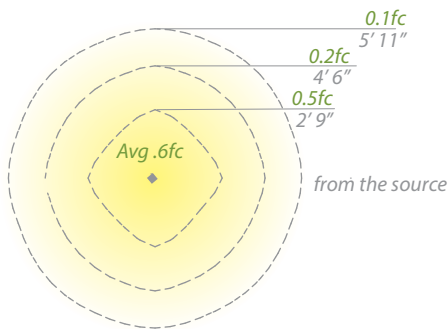

TOWER 12V/120V/277V (CHECK VOLTAGE) LED BOLLARD

12V

Input Power	9-15VAC 5.8W, 6.2VA
Brightness	Up to 170 lm
Color Temp	2700K Warm white, 3000K Pure white
CRI	90
Rated Life	60,000 hours

120V

Input Power	120V 12.5W
Brightness	Up to 430 lm
Color Temp	2700K Warm white, 3000K Pure white
CRI	90
Rated Life	60,000 hours

277V

Input Power	277V 13.2W
Brightness	Up to 470 lm
Color Temp	2700K Warm white, 3000K Pure white
CRI	90
Rated Life	60,000 hours

6621-27 2700K **BK** Black on Aluminum
6621-30 3000K **BZ** Bronze on Aluminum

6622-27 2700K **BK** Black on Aluminum
6622-30 2700K **BZ** Bronze on Aluminum

6623-27 2700K **BK** Black on Aluminum
6623-30 3000K **BZ** Bronze on Aluminum

Transformer Required (order separately)

MLV dimming only

TRIAC or ELV dimming

ELV dimming only

Example: 6622-30BK

Recommended spacing for installation :

(12V) 6621

- Residential: 12 to 14.5ft
- Commercial: 4 to 6.5ft

Recommended spacing for installation :

(120V, 277V) 6622, 6623

- Residential: 16 to 22ft
- Commercial: 8 to 11ft