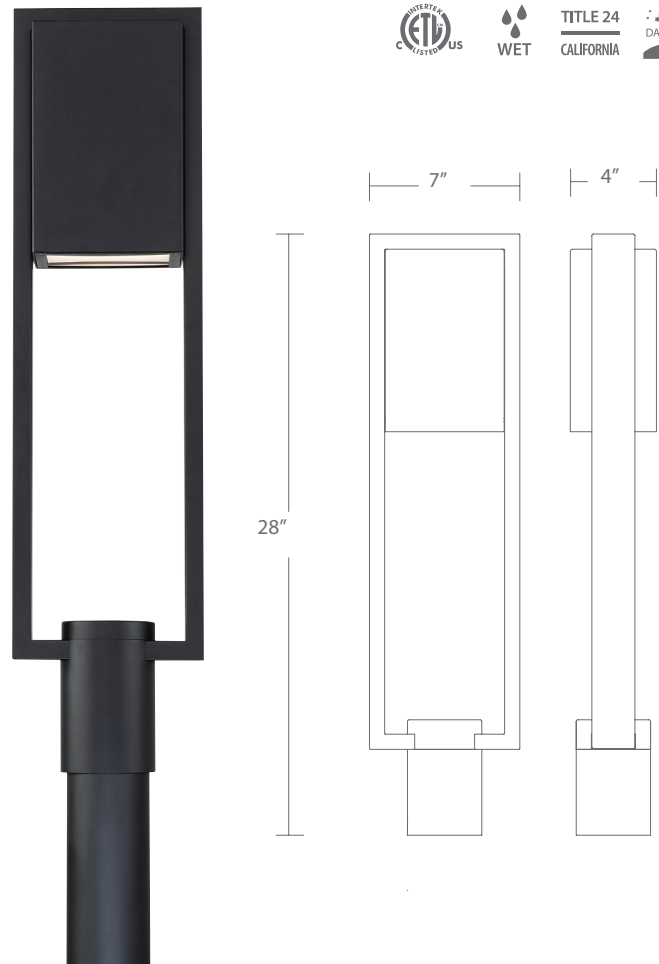

ARCHETYPE

28" LED OUTDOOR PENDANT

- Aluminum hardware with etched glass diffuser
- No transformer or driver needed
- Mount on 3" maximum post (not included)

Color Temp: 3000K
CRI: 90
Dimming: 100% - 10% ELV
Rated Life: 54,000 hours
Input: 120V