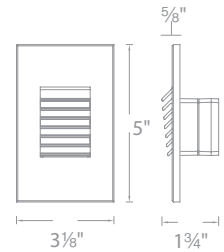

Voltage	Power	Model	Color Temp	Finishes
12V	2W / 3.1VA	4051-27	2700K	BK Black on AL
		4051-30	3000K	BZ Bronze on AL
		4051-AM	Amber	WT White on AL
120V	3.5W	WL-LED120-C	3000K	BK Black on AL
		WL-LED120-AM	Amber	BZ Bronze on AL
				WT White on AL

Example: **4051-30BZ**

Example: **WL-LED120-C-BZ**

Voltage	Power	Model	Color Temp	Finishes
12V	2W / 3.1VA	4061-27	2700K	BK Black on AL
		4061-30	3000K	BZ Bronze on AL
		4061-AM	Amber	WT White on AL
120V	3.5W	WL-LED220-C	3000K	BK Black on AL
		WL-LED220-AM	Amber	BZ Bronze on AL
				WT White on AL

Example: **4061-30BZ**

Example: **WL-LED220-C-BZ**

AL - Aluminum