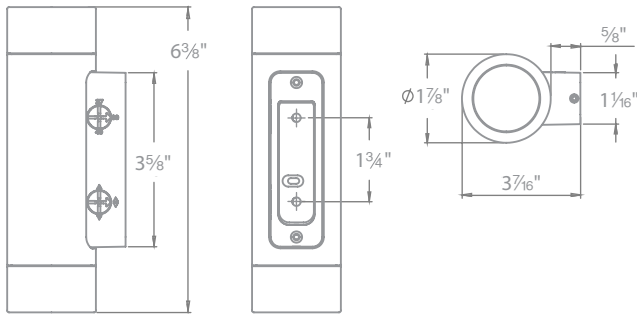

CYLINDER WALL MOUNT

FULLY ADJUSTABLE UP AND DOWNLIGHTS

New!

Input	9-15V
Power	7.5W / 9.0VA
Brightness	325 lm per light
Color Temp	2700K / 3000K / 4000K
CRI	85
Rated Life	50,000 hours

Transformer Required (order separately)

3611-27/30/40	BK	Black on Aluminum
	BZ	Bronze on Aluminum
	WT	White on Aluminum

Select Up Light, Down Light or Both