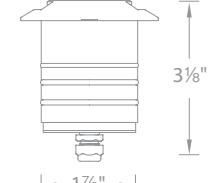

2011-27 2700K **BS** *Bronzed Stainless Steel*
2011-30 3000K **SS** *Stainless Steel*

2021-27 2700K **BS** *Bronzed Stainless Steel*
2021-30 3000K **SS** *Stainless Steel*

2051-27 2700K **BS** *Bronzed Stainless Steel*
2051-30 3000K **SS** *Stainless Steel*

2" Slim Round with Honeycomb Louver

2012-27 2700K **BS** *Bronzed Stainless Steel*
2012-30 3000K **SS** *Stainless Steel*

2" Round with Honeycomb Louver

2022-27 2700K **BS** *Bronzed Stainless Steel*
2022-30 3000K **SS** *Stainless Steel*

2" Square with Honeycomb Louver

2052-27 2700K **BS** *Bronzed Stainless Steel*
2052-30 3000K **SS** *Stainless Steel*

2101-27 2700K **BS** *Bronzed Stainless Steel*
2101-30 3000K **SS** *Stainless Steel*

2091-27 2700K **BS** *Bronzed Stainless Steel*
2091-30 3000K **SS** *Stainless Steel*

2071-27 2700K **BS** *Bronzed Stainless Steel*
2071-30 3000K **SS** *Stainless Steel*

2" Scoop

2131-27 2700K **BS** *Bronzed Stainless Steel*
2131-30 3000K **SS** *Stainless Steel*

2111-27 2700K **BS** *Bronzed Stainless Steel*
2111-30 3000K **SS** *Stainless Steel*

2121-27 2700K **BS** *Bronzed Stainless Steel*
2121-30 3000K **SS** *Stainless Steel*