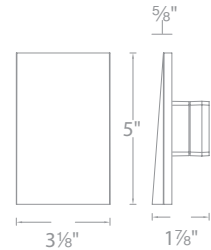

12V & 120V RECTANGULAR STEP & WALL LIGHTS

LED LANDSCAPE

Input:	12V	120V
Brightness:	Up to 4 lm	Up to 4 lm
CRI:	90	90
Dimming:	100% - 10% MLV	100% - 10% ELV
Rated Life:	60,000 hours	50,000 hours

- Fluid decorative profile with full cut-off illumination
- Die-cast aluminum construction with abrasion-resistant powder-coated finish
- Title 24 Compliant (120V only)

Transformer Required (order separately)