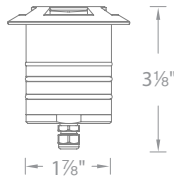

2011-27 2700K **BS** *Bronzed Stainless Steel*
2011-30 3000K **SS** *Stainless Steel*

2021-27 2700K **BS** *Bronzed Stainless Steel*
2021-30 3000K **SS** *Stainless Steel*

2051-27 2700K **BS** *Bronzed Stainless Steel*
2051-30 3000K **SS** *Stainless Steel*

2" Slim Round with Honeycomb Louver

2012-27 2700K **BS** *Bronzed Stainless Steel*
2012-30 3000K **SS** *Stainless Steel*

2" Round with Honeycomb Louver

2022-27 2700K **BS** *Bronzed Stainless Steel*
2022-30 3000K **SS** *Stainless Steel*

2" Square with Honeycomb Louver

2052-27 2700K **BS** *Bronzed Stainless Steel*
2052-30 3000K **SS** *Stainless Steel*

2101-27 2700K **BS** *Bronzed Stainless Steel*
2101-30 3000K **SS** *Stainless Steel*

2091-27 2700K **BS** *Bronzed Stainless Steel*
2091-30 3000K **SS** *Stainless Steel*

2071-27 2700K **BS** *Bronzed Stainless Steel*
2071-30 3000K **SS** *Stainless Steel*

2" Scoop

2131-27 2700K **BS** *Bronzed Stainless Steel*
2131-30 3000K **SS** *Stainless Steel*

2111-27 2700K **BS** *Bronzed Stainless Steel*
2111-30 3000K **SS** *Stainless Steel*

2121-27 2700K **BS** *Bronzed Stainless Steel*
2121-30 3000K **SS** *Stainless Steel*