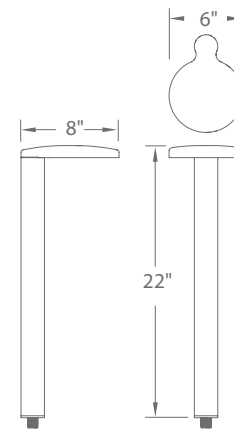

ECLIPSE LED PATH

- Sturdy side mount design works well in applications where directional illumination is desired
- Recommended spacing for installation :
  Residential: 8 to 10ft
  Commercial: 5 to 7ft
- Transformer Required (order separately)

Input	9-15VAC
Power	2.9W / 4.7VA
Brightness	Up to 125 lm
Color Temp	2700K Warm white, 3000K Pure white
CRI	90
Rated Life	60,000 hours

6031-27	2700K	BK	Black on Aluminum
6031-30	3000K	BZ	Bronze on Aluminum

Example: 6031-30BZ

14" Mounting stake, 6 foot lead wire, and direct burial gel filled wire nuts included

Accessories

9" Mounting Stake		9000-ST9-BZ	Bronze	Durable PC stake
14" Mounting Stake		9000-ST14-BZ	Bronze	Durable PC stake
Surface Mount Flange/Stake		5000-SCP-BK 5000-SCP-BZ	Black on Aluminum Bronze on Aluminum	Includes three 7 inch threaded stainless steel stabilizing pins for ground mounting or surface mounts with four screws or over a junction box
Guardian Mount		9000-SP9-BZ	Stainless Steel	Heavy duty stainless steel spike to position fixture