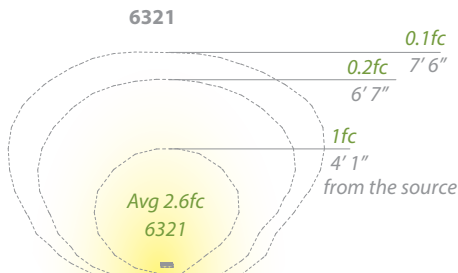

6311 Small
Residential: 7 to 9ft
Commercial: 4 to 6ft

6321 Large
Residential: 9 to 11ft
Commercial: 5 to 7ft