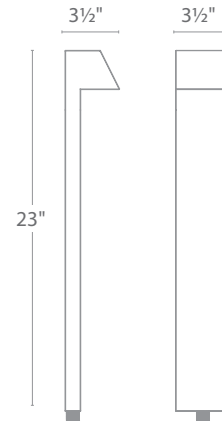

QUAD LED PATH

- Sleek linear design blends seamlessly into pathways while providing soft, even illumination
- Recommended spacing for installation :
  Residential: 8 to 10ft
  Commercial: 5 to 7ft
- Transformer Required (order separately)

Input	9-15VAC
Power	3W / 4.5VA
Brightness	Up to 100 lm
Color Temp	2700K Warm white, 3000K Pure white
CRI	90
Rated Life	60,000 hours

6091-27 2700K
6091-30 3000K | **BZ** Bronze on Aluminum

Example: 6091-30BZ

14" Mounting stake, 6 foot lead wire, and direct burial gel filled wire nuts included

Accessories

9" Mounting Stake		9000-ST9-BZ	Bronze	Durable PC stake
14" Mounting Stake		9000-ST14-BZ	Bronze	Durable PC stake
Surface Mount Flange/Stake		5000-SCP-BK 5000-SCP-BZ	Black on Aluminum Bronze on Aluminum	Includes three 7 inch threaded stainless steel stabilizing pins for ground mounting or surface mounts with four screws or over a junction box
Guardian Mount		9000-SP9-BZ	Stainless Steel	Heavy duty stainless steel spike to position fixture