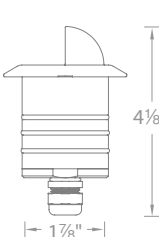

2" Scoop

2131-27 2700K **BS** *Bronzed Stainless Steel*
2131-30 3000K **SS** *Stainless Steel*

2" Shroud

2111-27 2700K **BS** *Bronzed Stainless Steel*
2111-30 3000K **SS** *Stainless Steel*

2" Louver

2121-27 2700K **BS** *Bronzed Stainless Steel*
2121-30 3000K **SS** *Stainless Steel*