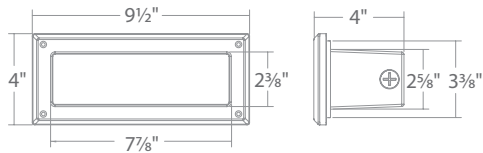

- Option to easily retrofit Hadco or Kichler incandescent brick lights using the existing housings
- Factory-sealed LED light engine
- Die-cast aluminum construction
- 120V direct wire - no driver needed

Open Illumination Brick Light

WL-5105
Opal

Input	120V
Power	5.5W
Brightness	Up to 110 lm
Color tem	3000K Pure White
CRI	90
Dimming:	100% - 10% ELV
Rated Life	80,000 hours

WL-5105-30

- **aBK** Architectural Black
- **aBZ** Architectural Bronze
- **aGH** Architectural Graphite
- **aWT** Architectural White