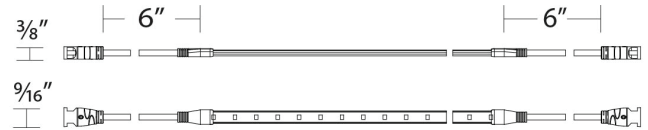

24VDC OUTDOOR NON-SUBMERSIBLE TAPE LIGHTING

Input	24VDC
Power	1.2W/ 2.4W <i>per foot</i>
Brightness	Up to 200 lm <i>per foot</i>
CRI	90
Rated Life	50,000 hours