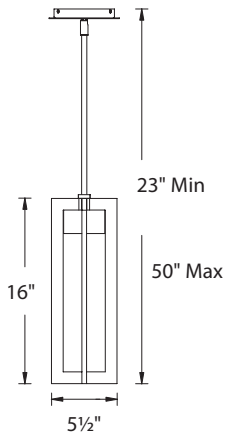

CHAMBER
120V/277V (CHECK VOLTAGE)
16" LED OUTDOOR PENDANT

CHAMBER
120V/277V (CHECK VOLTAGE)
20" LED OUTDOOR POST MOUNT

	Size	LED Watt	LED Lumens	Delivered Lumens	Finish
PD-W48616	16"	12W	1000	372	BK Black BZ Bronze

Example: **PD-W48616-BK**

	Size	LED Watt	LED Lumens	Delivered Lumens	Finish
PM-W48620	20"	17.5W	1600	634	BK Black BZ Bronze

Example: **PM-W48620-BZ**