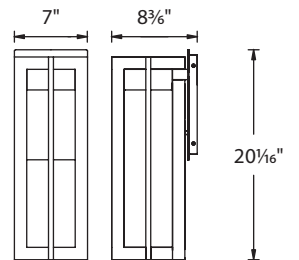

CHAMBER 120V/227V (CHECK VOLTAGE) 12", 16", 20", & 25" LED OUTDOOR WALL SCONCE

Color Temp: 3000K
CRI: 90
Dimming: 100%–10% ELV
Rated Life: 50,000 hours*
Input: 120V (277V special order)

- Solid aluminum construction with weather-resistant finish
- Minimal mounting hardware for easy installation
- Light engine is factory sealed for maximum protection from the elements
- No transformer or driver required

Bold Mid-Century Modern look with intersecting aluminum frames and cutting-edge LED light.

WS-W48620

		Size	Watt	LED Lumens	Delivered Lumens	Finish
	WS-W48616	16"	12W	1000	255	BK Black BZ Bronze
	WS-W48620	20"	18W	1600	519	

Example: **WS-W48616-BK**

For 277V, add an "F" before the finish: **WS-W48616F-BK**