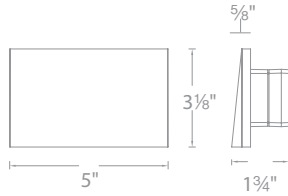

12V & 120V RECTANGULAR STEP & WALL LIGHTS

LED LANDSCAPE

Input:	12V	120V
Brightness:	Up to 4 lm	Up to 4 lm
CRI:	90	90
Dimming:	100% - 10% MLV	100% - 10% ELV
Rated Life:	60,000 hours	50,000 hours

- Fluid decorative profile with full cut-off illumination
- Die-cast aluminum construction with abrasion-resistant powder-coated finish
- Title 24 Compliant (120V only)

Transformer Required (order separately)