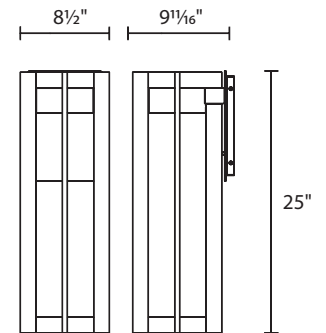

Bold Mid-Century Modern look with intersecting aluminum frames and cutting-edge LED light.

WS-W48612

WS-W48616

WS-W48620

WS-W48625

		Size	Watt	LED Lumens	Delivered Lumens	Finish
	WS-W48616	16"	12W	1000	255	BK Black BZ Bronze
	WS-W48620	20"	18W	1600	519	