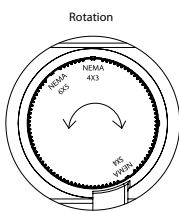

Mounting stake (12V), detachable shroud, 6' lead wire and direct burial gel filled wire nuts (12V) included

ADJUSTABLE BEAM WALL WASH LED LANDSCAPE

WITH BEAM AND INTEGRAL BRIGHTNESS CONTROL

- Continuously adjustable NEMA beam distribution 3x4 (35°x60°), 4x5 (60°x90°), 5x6 (90°x120°)
- IP66 Rated, protected against powerful water jets
- Solid diecast brass or corrosion resistant aluminum alloy