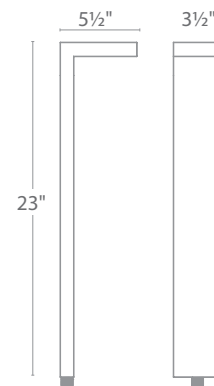

LEDGE LED PATH

- Sleek linear design blends seamlessly into pathways while providing soft, even illumination
- Recommended spacing for installation:
  Residential: 8 to 10ft
  Commercial: 5 to 7ft
- Transformer Required (order separately)

Input	9-15VAC
Power	3.0W / 4.5VA
Brightness	Up to 105 lm
Color Temp	2700K Warm white, 3000K Pure white
CRI	90
Rated Life	60,000 hours

6081-27	2700K	BK	Black on Aluminum
6081-30	3000K	BZ	Bronze on Aluminum

Example: 6081-27BZ
14" Mounting stake, 6 foot lead wire, and direct burial gel filled wire nuts included

Accessories

9" Mounting Stake		9000-ST9-BZ	Bronze	Durable PC stake
14" Mounting Stake		9000-ST14-BZ	Bronze	Durable PC stake
Surface Mount Flange/Stake		5000-SCP-BK 5000-SCP-BZ 5000-SCP-BBR	Black on Aluminum Bronze on Aluminum Bronze on Brass	Includes three 7 inch threaded stainless steel stabilizing pins for ground mounting or surface mounts with four screws or over a junction box
Guardian Mount		9000-SP9-BZ	Stainless Steel	Heavy duty stainless steel spike to position fixture