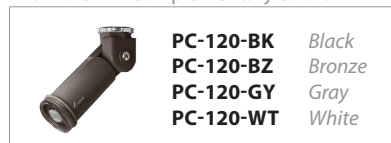

PHOTOSENSOR (120V)

Available in 4 complementary colors