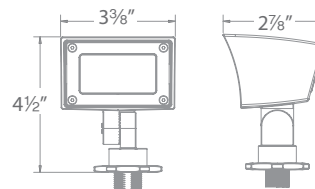

A uniform wide distribution wall wash from a small form factor

Accessories

Mounting Stake		9000-ST9-BZ 9000-ST14-BZ	Bronze	Durable PC stake	
Surface Mount Flange/Stake		5000-SCP-BK 5000-SCP-BZ 5000-SCP-BBR	Black on Aluminum Bronze on Aluminum Bronze on Brass	Includes three 7 inch threaded stainless steel stabilizing pins for ground mounting or surface mounts with four screws or over a junction box	
Guardian Mount		9000-SP9-BZ	Stainless Steel	Heavy duty stainless steel spike to position fixture;	
Gutter Mount Bracket		5000-GM-BK 5000-GM-BZ	Black on Aluminum Bronze on Aluminum	Stainless steel universal mounting bracket for gutter mounting fixture	
Tree Mount Junction Box		5000-TCP-BK 5000-TCP-BZ	Black on Aluminum Bronze on Aluminum	Aluminum box with stainless steel mounting screws; two 1/2" NPT threaded holes, UL 120V Listed	
		5000-TCL-BK 5000-TCL-BZ	Black on Aluminum Bronze on Aluminum	Large Aluminum box with stainless steel mounting screws; two 1/2" NPT threaded holes, UL 120V Listed	
Large Tree Mount Canopy Strap		5000-TST-BK	Black on Steel/terylene	Ratcheting device with strap to be used with Large Tree Mount Junction Box (5000-TCL)	
		5000-STB-BK	Black on Steel	Tree mount bracket only	
Extension Rods		5000-X04-BZ,BK,BBR 5000-X08-BZ,BK,BBR 5000-X12-BZ,BK,BBR	4 in 8 in 12 in	5000-X18-BZ,BK,BBR 5000-X24-BZ,BK,BBR 18 in 24 in	Extends distance between Accent light and surface mount canopy, stake, or tree mount box
Optics		LENS-2X3-AMB LENS-2X3-GRN LENS-2X3-RED	Amber Green Red	LENS-2X3-BLU LENS-2X3-FR LENS-2X3-SPR Blue Frosted Spread	LENS-2X3-BEL 5121-HCL Beam Elongating Honeycomb Lens

9" Mounting stake (12V), 6' lead wire and direct burial gel filled wire nuts (12V) or standard wire nuts (120V) included