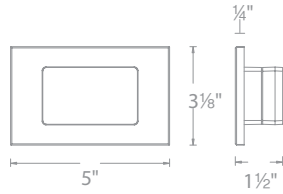

12V & 120V RECTANGULAR STEP & WALL LIGHTS

LED LANDSCAPE

Input:	12V	120V
Brightness:	Up to 28 lm	Up to 40 lm
CRI:	90	90
Dimming:	100% - 10% MLV	100% - 10% ELV
Rated Life:	60,000 hours	50,000 hours

- Tempered glass diffuses light for even illumination
- Die-cast aluminum construction with abrasion-resistant powder-coated finish, or **marine-grade stainless steel** option available
- Title 24 Compliant (120V only)

Transformer Required (order separately)

Mounts Vertically or Horizontally

Voltage	Power	Model	Color Temp	Finishes
12V	2W / 3.1VA	4071-27	2700K	BK Black on AL
		4071-30	3000K	BZ Bronze on AL
		4071-AM	Amber	SS Stainless Steel
				WT White on AL
120V	3.5W	WL-LED130-C	3000K	BK Black on AL
		WL-LED130-AM	Amber	BZ Bronze on AL
				SS Stainless Steel
				WT White on AL

Example: **4071-27SS**

Example: **WL-LED130-C-SS**

Input:	12V	120V
Brightness:	Up to 17 lm	Up to 36 lm
CRI:	90	90
Dimming:	100% - 10% MLV	100% - 10% ELV
Rated Life:	60,000 hours	50,000 hours

- Louvered design shields glare for visual comfort
- Die-cast aluminum construction with abrasion-resistant powder-coated finish
- Title 24 Compliant (120V only)

Transformer Required (order separately)