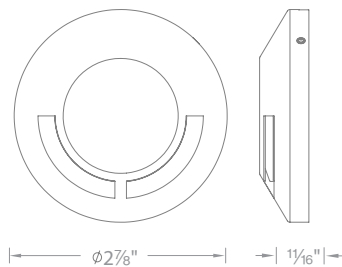

2541-27 2700K **BS** *Bronzed Stainless Steel*
2541-30 3000K **SS** *Stainless Steel*

2591-27 2700K **BS** *Bronzed Stainless Steel*
2591-30 3000K **SS** *Stainless Steel*