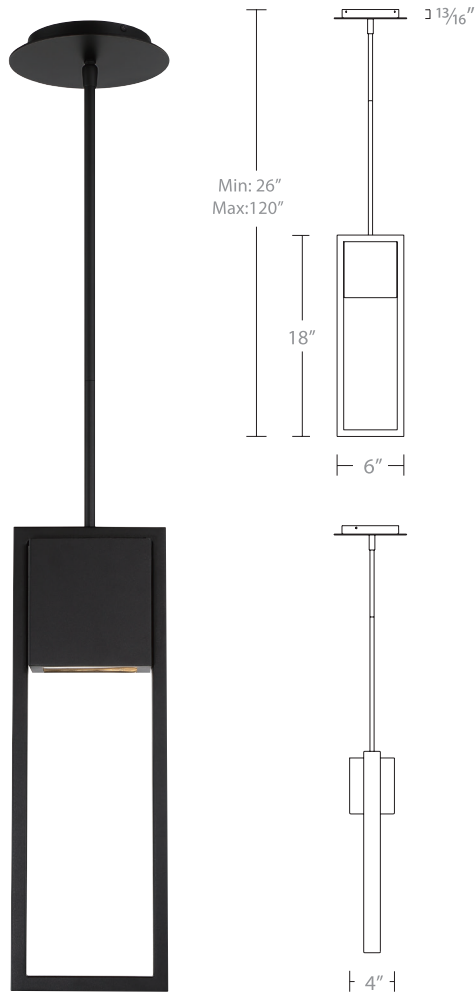

ARCHETYPE

18" LED OUTDOOR PENDANT

- Aluminum hardware with etched glass diffuser
- No transformer or driver needed
- Three 12" and one 6" downrod included (additional rods available)

Color Temp: 3000K
CRI: 90
Dimming: 100% - 10% ELV
Rated Life: 54,000 hours
Input: 120V

A low-profile, artful design adds a distinctive, sophisticated look in any outdoor application.

	Size	Watt	LED Lumens	Delivered Lumens	Finish
PD-W15918	18"	10W	800	379	BK Black

Example: **PD-W15918-BK**

	Size	Watt	LED Lumens	Delivered Lumens	Finish
PM-W15928	28"	16W	1200	382	BK Black

Example: **PM-W15928-BK**