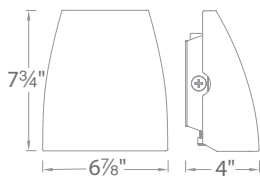

Input	120V-277V
Power	19W/27W/35W
Brightness	Delivered 1390/2075/2750 lm
Comparable	39W/70W/100W HID
Color Temp	3000K
CRI	85
Dimming:	100% - 10% ELV or 0-10V
Rated Life	100,000 hours