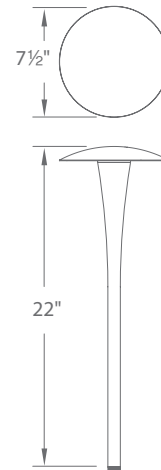

AREA LED AREA LIGHT

- Broad appeal makes this fixture suitable for varying landscape designs
- Recommended spacing for installation :
  Residential: 11 to 13ft
  Commercial: 7 to 9ft
- Transformer Required (order separately)

Input	9-15VAC
Power	5.8W / 9.4VA
Brightness	Up to 150 lm
Color Temp	2700K Warm white, 3000K Pure white
CRI	90
Rated Life	60,000 hours

6011-27	2700K	BK	Black on Aluminum
6011-30	3000K	BZ	Bronze on Aluminum
		BBR	Bronze on Brass