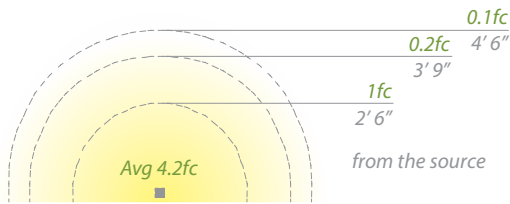

LINEAR LED PATH

- Sleek linear design blends seamlessly into pathways while providing soft, even illumination
- Recommended spacing for installation :
  Residential: 7 to 9ft
  Commercial: 4 to 6ft
- Transformer Required (order separately)

Input	9-15VAC
Power	2.9W / 4.7VA
Brightness	Up to 95 lm
Color Temp	2700K Warm white, 3000K Pure white
CRI	90
Rated Life	60,000 hours

6021-27	2700K	BK	Black on Aluminum
6021-30	3000K	BZ	Bronze on Aluminum

Example: 6021-30BK

14" Mounting stake, 6 foot lead wire, and direct burial gel filled wire nuts included

Accessories

9" Mounting Stake		9000-ST9-BZ	Bronze	Durable PC stake
14" Mounting Stake		9000-ST14-BZ	Bronze	Durable PC stake
Surface Mount Flange/Stake		5000-SCP-BK 5000-SCP-BZ	Black on Aluminum Bronze on Aluminum	Includes three 7 inch threaded stainless steel stabilizing pins for ground mounting or surface mounts with four screws or over a junction box
Guardian Mount		9000-SP9-BZ	Stainless Steel	Heavy duty stainless steel spike to position fixture