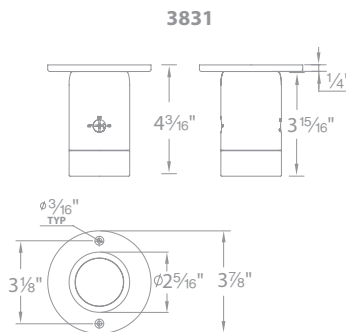

PENDANT/CEILING LIGHT LED LIGHT

12V

New!

Input	9-15V
Power	1W to 7.5W / 2VA - 8VA
Brightness	45 lm to 380 lm
Color Temp	2700K / 3000K / 4000K
CRI	85
Rated Life	50,000 hours

Transformer Required (order separately)

3811-27/30/40

BK Black on Aluminum
BZ Bronze on Aluminum

6' Chain included

3821-27/30/40

BK Black on Aluminum
BZ Bronze on Aluminum

6' Chain included

3831-27/30/40

BK Black on Aluminum
BZ Bronze on Aluminum
WT White on Aluminum

3821

3831

3811

Select Warm White, Pure White, or Cool White (2700K, 3000K or 4000K)