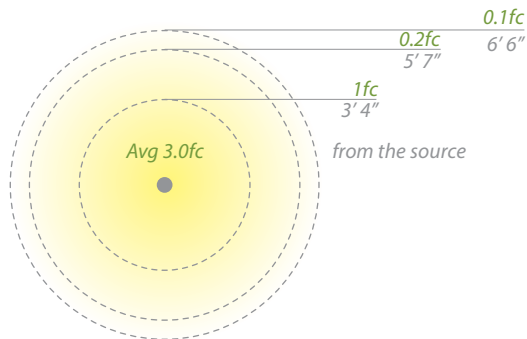

Example: 6011-30BZ

Mounting stake, 6 foot lead wire, and direct burial gel filled wire nuts included

Accessories

9" Mounting Stake		9000-ST9-BZ	Bronze	Durable PC stake
14" Mounting Stake		9000-ST14-BZ	Bronze	Durable PC stake
Surface Mount Flange/Stake		5000-SCP-BK 5000-SCP-BZ	Black on Aluminum Bronze on Aluminum	Includes three 7 inch threaded stainless steel stabilizing pins for ground mounting or surface mounts with four screws or over a junction box
Guardian Mount		9000-SP9-BZ	Stainless Steel	Heavy duty stainless steel spike to position fixture