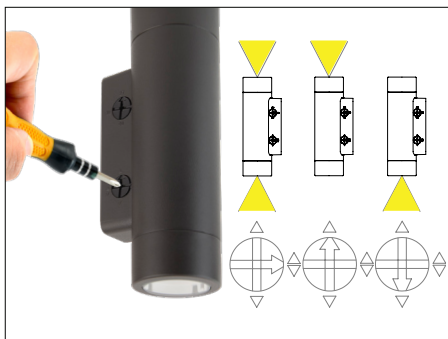

CYLINDER WALL MOUNT

FULLY ADJUSTABLE UP AND DOWNLIGHTS

New!

Input	9-15V
Power	7.5W / 9.0VA
Brightness	325 lm per light
Color Temp	2700K / 3000K / 4000K
CRI	85
Rated Life	50,000 hours

Transformer Required (order separately)

3611-27/30/40	BK	Black on Aluminum
	BZ	Bronze on Aluminum
	WT	White on Aluminum

Select Up Light, Down Light or Both