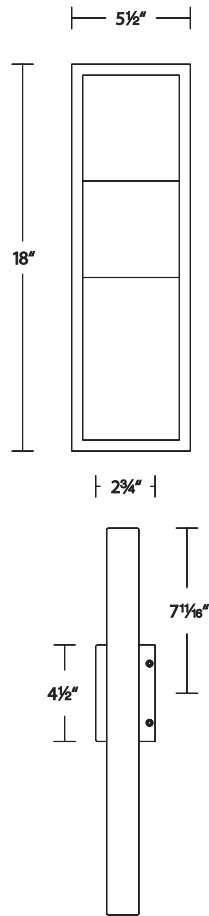

ARCHETYPE 120V/277V 18" LED OUTDOOR SCONCE

ARCHETYPE 120V/277V 12", 18" & 24" LED OUTDOOR SCONCE

WS-W13918

Color Temp: 3000K
CRI: 90
Dimming: 100% - 10% ELV
Rated Life: 54,000 hours
Input: 120V

- Aluminum hardware with etched glass diffuser
- No transformer or driver required

A low-profile, artful design adds a distinctive, sophisticated look in any outdoor application.

	Size	Watt	LED Lumens	Delivered Lumens	Finish
WS-W13918	18"	16W	1200	427	BK Black
WS-W13924	24"	22W	1600	760	

Example: **WS-W13918-BK**

	Size	Watt	LED Lumens	Delivered Lumens	Finish
WS-W15912	12"	10W	800	331	BK Black
WS-W15918	18"	13W	1000	435	
WS-W15924	24"	16W	1200	571	

Example: **WS-W15912-BK**