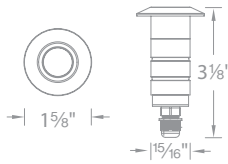

Transformer Required (order separately)

1" Slim Round

1011-27 | 2700K
1011-30 | 3000K | **SS** Stainless Steel

1" Round

1021-27 | 2700K
1021-30 | 3000K | **SS** Stainless Steel

1" Square

1051-27 | 2700K
1051-30 | 3000K | **SS** Stainless Steel