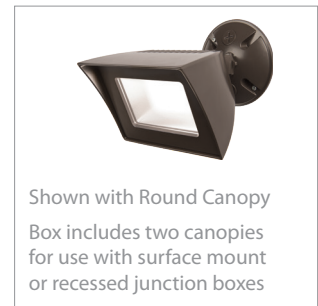

Endurance® LED FLOOD LIGHTS

TWO LEVELS OF BRIGHTNESS, SAME COMPACT SIZE