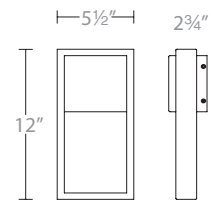

ARCHETYPE 120V/277V 18" LED OUTDOOR SCONCE

ARCHETYPE 120V/277V 12", 18" & 24" LED OUTDOOR SCONCE

Color Temp: 3000K
CRI: 90
Dimming: 100% - 10% ELV
Rated Life: 54,000 hours
Input: 120V

- Aluminum hardware with etched glass diffuser
- No transformer or driver required

A low-profile, artful design adds a distinctive, sophisticated look in any outdoor application.

	Size	Watt	LED Lumens	Delivered Lumens	Finish
WS-W13918	18"	16W	1200	427	BK Black
WS-W13924	24"	22W	1600	760	

Example: **WS-W13918-BK**

	Size	Watt	LED Lumens	Delivered Lumens	Finish
WS-W15912	12"	10W	800	331	BK Black
WS-W15918	18"	13W	1000	435	
WS-W15924	24"	16W	1200	571	

Example: **WS-W15912-BK**

WS-W15912

Color Temp: 3000K
CRI: 90
Dimming: 100% - 10% ELV
Rated Life: 54,000 hours
Input: 120V

- Aluminum hardware with etched glass diffuser
- No transformer or driver required