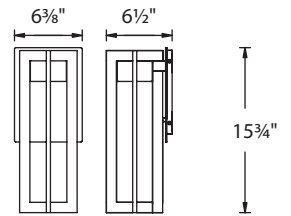

CHAMBER 120V/227V (CHECK VOLTAGE) 12", 16", 20", & 25" LED OUTDOOR WALL SCONCE

Color Temp: 3000K
CRI: 90
Dimming: 100%–10% ELV
Rated Life: 50,000 hours*
Input: 120V (277V special order)

- Solid aluminum construction with weather-resistant finish
- Minimal mounting hardware for easy installation
- Light engine is factory sealed for maximum protection from the elements
- No transformer or driver required

Bold Mid-Century Modern look with intersecting aluminum frames and cutting-edge LED light.

WS-W48616

		Size	Watt	LED Lumens	Delivered Lumens	Finish
	WS-W48616	16"	12W	1000	255	BK Black BZ Bronze
	WS-W48620	20"	18W	1600	519	

Example: **WS-W48616-BK**

For 277V, add an "F" before the finish: **WS-W48616F-BK**