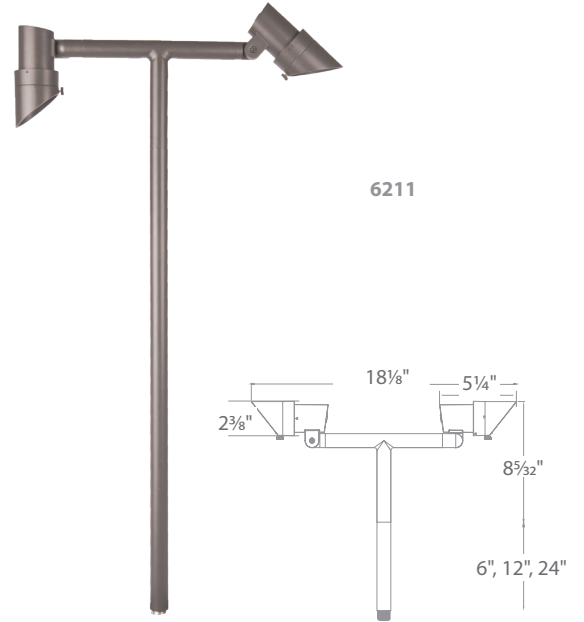

Example: 6111-30BBR

Guardian mount, 6 foot lead wire, and direct burial gel filled wire nuts included

See photometric data on page 119

Accessories

5" Long Shroud		5111-LSHR-BK 5111-LSHR-BZ 5111-LSHR-BBR	Black on Aluminum Bronze on Aluminum Bronze on Brass	Reduce glare; ideal for downlighting application
14" Mounting Stake		9000-ST14-BZ	Bronze	Durable PC stake
Surface Mount Flange/Stake		5000-SCP-BK 5000-SCP-BZ 5000-SCP-BBR	Black on Aluminum Bronze on Aluminum Bronze on Brass	Includes three 7 inch threaded stainless steel stabilizing pins for ground mounting or surface mounts with four screws or over a junction box
Guardian Mount		9000-SP9-BZ	Stainless Steel	Heavy duty stainless steel spike to position fixture