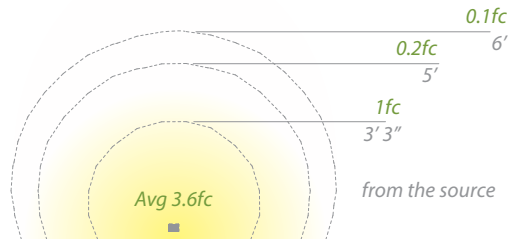

QUAD LED PATH

- Sleek linear design blends seamlessly into pathways while providing soft, even illumination
- Recommended spacing for installation :
  Residential: 8 to 10ft
  Commercial: 5 to 7ft
- Transformer Required (order separately)

Input	9-15VAC
Power	3W / 4.5VA
Brightness	Up to 100 lm
Color Temp	2700K Warm white, 3000K Pure white
CRI	90
Rated Life	60,000 hours

6091-27 2700K
6091-30 3000K | **BZ** Bronze on Aluminum

Example: 6091-30BZ

14" Mounting stake, 6 foot lead wire, and direct burial gel filled wire nuts included

Accessories

9" Mounting Stake		9000-ST9-BZ	Bronze	Durable PC stake
14" Mounting Stake		9000-ST14-BZ	Bronze	Durable PC stake
Surface Mount Flange/Stake		5000-SCP-BK 5000-SCP-BZ	Black on Aluminum Bronze on Aluminum	Includes three 7 inch threaded stainless steel stabilizing pins for ground mounting or surface mounts with four screws or over a junction box
Guardian Mount		9000-SP9-BZ	Stainless Steel	Heavy duty stainless steel spike to position fixture