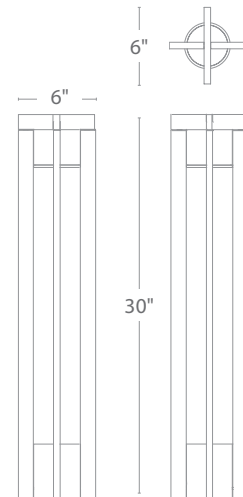

- Residential: 12.5 to 15ft
- Commercial: 8 to 10ft

- Sleek linear design blends seamlessly into pathways while providing soft, even illumination

Mounting accessory included

12V

120V/277V

M6000-STAKE

M6630-CON-KIT