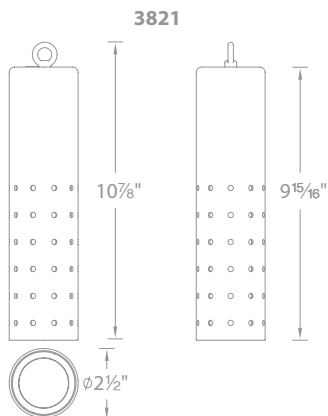

PENDANT/CEILING LIGHT LED LIGHT

12V

New!

Input	9-15V
Power	1W to 7.5W / 2VA - 8VA
Brightness	45 lm to 380 lm
Color Temp	2700K / 3000K / 4000K
CRI	85
Rated Life	50,000 hours

Transformer Required (order separately)

3811-27/30/40

BK Black on Aluminum
BZ Bronze on Aluminum

6' Chain included

3821-27/30/40

BK Black on Aluminum
BZ Bronze on Aluminum

6' Chain included

3831-27/30/40

BK Black on Aluminum
BZ Bronze on Aluminum
WT White on Aluminum

3821

3831

3811

Select Warm White, Pure White, or Cool White (2700K, 3000K or 4000K)