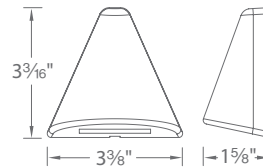

3011

Input	9-15VAC
Power	2.8W / 4.6VA
Brightness	60 lm
Color Temp	2700K Warm white, 3000K Pure white
CRI	90+
Rated Life	50,000 hours

3011-27	2700K	BK	Black on Aluminum
3011-30	3000K	BBR	Bronze on Brass
		BZ	Bronze on Aluminum
		WT	White on Aluminum

Transformer Required (order separately)

Example: 3011-27BZ

3021

Input	9-15VAC
Power	2.8W / 4.6VA
Brightness	60 lm
Color Temp	2700K Warm white, 3000K Pure white
CRI	90+
Rated Life	50,000 hours

3021-27	2700K	BK	Black on Aluminum
3021-30	3000K	BBR	Bronze on Brass
		BZ	Bronze on Aluminum
		WT	White on Aluminum

Transformer Required (order separately)

Example: 3021-30BZ

3031

Input	9-15VAC
Power	2.8W / 4.6VA
Brightness	75 lm
Color Temp	2700K Warm white, 3000K Pure white
CRI	90+
Rated Life	50,000 hours

3031-27	2700K	BK	Black on Aluminum
3031-30	3000K	BBR	Bronze on Brass
		BZ	Bronze on Aluminum
		WT	White on Aluminum

Transformer Required (order separately)

Example: 3031-27BZ

See photometric data for 3011, 3021, 3031 on page 123
6' lead wire and direct burial gel filled wire nuts included