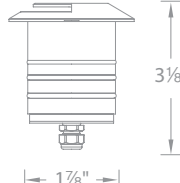

2011-27 2700K **BS** *Bronzed Stainless Steel*
2011-30 3000K **SS** *Stainless Steel*

2021-27 2700K **BS** *Bronzed Stainless Steel*
2021-30 3000K **SS** *Stainless Steel*

2051-27 2700K **BS** *Bronzed Stainless Steel*
2051-30 3000K **SS** *Stainless Steel*

2" Slim Round with Honeycomb Louver

2012-27 2700K **BS** *Bronzed Stainless Steel*
2012-30 3000K **SS** *Stainless Steel*

2" Round with Honeycomb Louver

2022-27 2700K **BS** *Bronzed Stainless Steel*
2022-30 3000K **SS** *Stainless Steel*

2" Square with Honeycomb Louver

2052-27 2700K **BS** *Bronzed Stainless Steel*
2052-30 3000K **SS** *Stainless Steel*

2101-27 2700K **BS** *Bronzed Stainless Steel*
2101-30 3000K **SS** *Stainless Steel*

2091-27 2700K **BS** *Bronzed Stainless Steel*
2091-30 3000K **SS** *Stainless Steel*

2071-27 2700K **BS** *Bronzed Stainless Steel*
2071-30 3000K **SS** *Stainless Steel*

2" Scoop

2131-27 2700K **BS** *Bronzed Stainless Steel*
2131-30 3000K **SS** *Stainless Steel*

2111-27 2700K **BS** *Bronzed Stainless Steel*
2111-30 3000K **SS** *Stainless Steel*

2121-27 2700K **BS** *Bronzed Stainless Steel*
2121-30 3000K **SS** *Stainless Steel*