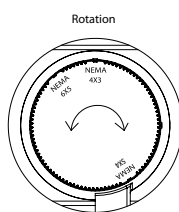

Mounting stake (12V), detachable shroud, 6' lead wire and direct burial gel filled wire nuts (12V) included

ADJUSTABLE BEAM WALL WASH LED LANDSCAPE

WITH BEAM AND INTEGRAL BRIGHTNESS CONTROL

- Continuously adjustable NEMA beam distribution 3x4 (35°x60°), 4x5 (60°x90°), 5x6 (90°x120°)
- IP66 Rated, protected against powerful water jets
- Solid diecast brass or corrosion resistant aluminum alloy