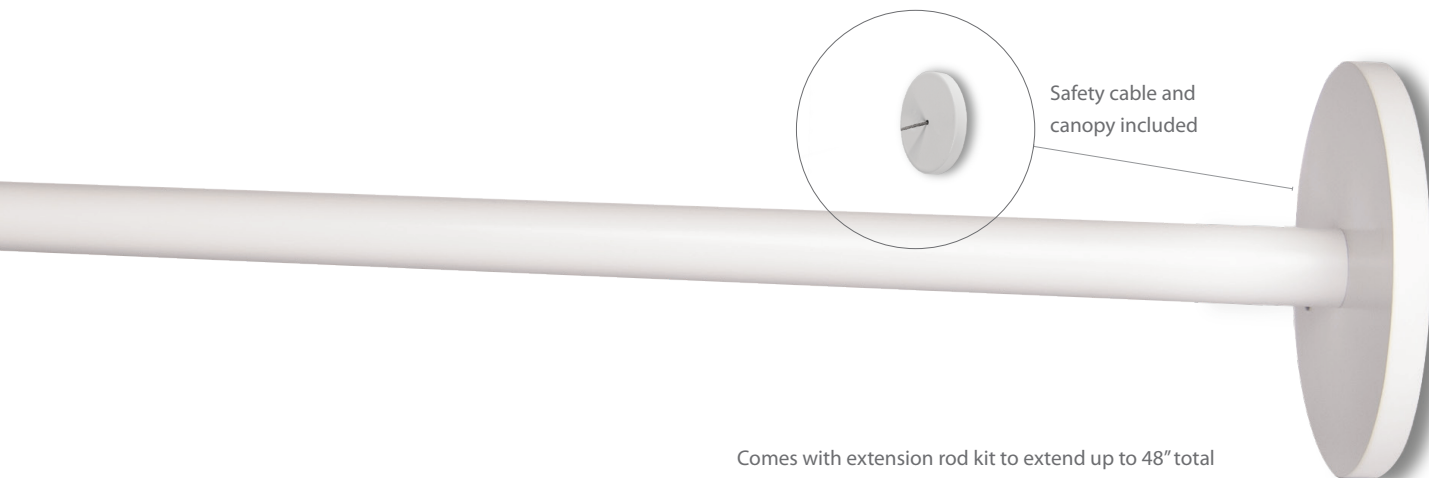

Comes with extension rod kit to extend up to 48" total