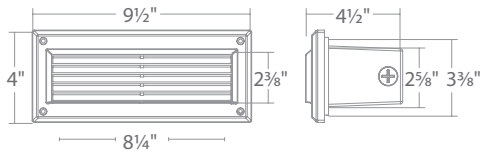

Low Glare Brick Light

WL-5205
Louver

Input	120V
Power	5.5W
Brightness	Up to 45 lm
Color Temp	3000K Pure White
CRI	90
Dimming:	100% - 10% ELV
Rated Life	80,000 hours

WL-5205-30

- **aBK** Architectural Black
- **aBZ** Architectural Bronze
- **aGH** Architectural Graphite
- **aWT** Architectural White