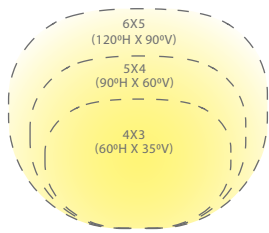

Architectural beam distributions from 3x4 to 4x5 to 5x6 proportions and everything in between. Always a uniform wide beam wash of light.

NEMA 5x4 ←

→ NEMA 4x5

ADJUSTABLE BEAM WALL WASH LED LANDSCAPE PATENTED WITH BEAM AND INTEGRAL BRIGHTNESS CONTROL