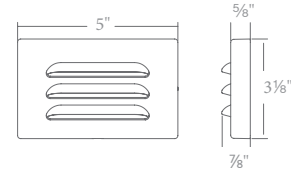

SURFACE MOUNTED STEP LIGHT LED LANDSCAPE LOW PROFILE INSTALLATION

- Slim, low profile design-surface mount installation
- Junction box not required
- Die-cast aluminum or die-cast brass
- Invisible hardware
- 6' lead wire included
- Compatible with WAC® 12V Landscape Transformers
  (sold separately)

4501-27

4501

Input: 9-15V
Power: 4W/6.5VA
Brightness: 55 lm
Color Temp: 2700K Warm white, 3000K Pure white
CRI: 90
Rated Life: 70,000 hours

Model	Color	Finish
4501-27	2700K	BK Black on Aluminum
		BZ Bronze on Aluminum
		WT White on Aluminum
		BBR Bronze on Brass
4501-30	3000K	BK Black on Aluminum
		BZ Bronze on Aluminum
		WT White on Aluminum
		BBR Bronze on Brass