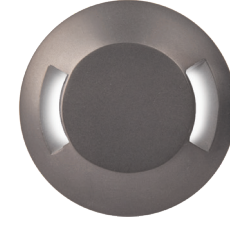

2091-27 2700K **BS** *Bronzed Stainless Steel*
2091-30 3000K **SS** *Stainless Steel*

2" Bi-Directional

2071-27 2700K **BS** *Bronzed Stainless Steel*
2071-30 3000K **SS** *Stainless Steel*