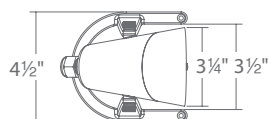

- Machined brass thumb screws
- Cast brass construction
- IP68 Rated, suitable for continuous immersion
- Underwater in depths up to 3'
- Factory sealed water tight fixtures
- 30' long lead wire
- Limited lifetime warranty

Transformer Required (order separately)

Input	12-15VAC
Power	10W / 11.2VA
Brightness	780 lm
Beam Angle	60°
Color Temp	3000K Pure White
CRI	85
Rated Life	50,000 hours

5511-30 | **NB** Natural Brass