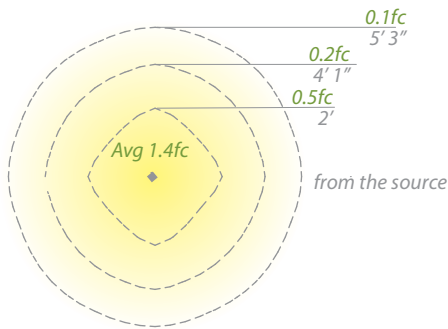

- Residential: 16 to 22ft
- Commercial: 8 to 11ft

- Sleek linear design blends seamlessly into pathways while providing soft, even illumination

Mounting accessory included

12V

120V/277V

M6000-STAKE

M6620-CON-KIT