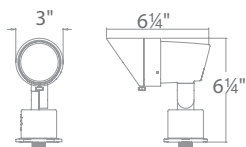

ACCENT 12V COLOR CHANGING

Color and brightness controlled with ilumenight™ mobile app

Input
Power
Brightness
Beam Angle
CRI
Rated Life

9-15VAC
0.5W to 14.5W / 1VA to 17VA
Up to 355 lm
15° to 60°
95+
45,000 hours

Model	Finishes
5011-CCBBR	Bronze on Brass
5011-CCBZ	Bronze on Aluminum

See page 8 for accessories

9" Mounting stake (12V), Detachable shroud, 6' lead wire and direct burial get filled wire nuts (12V)