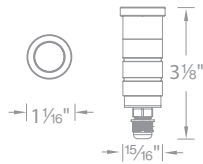

Transformer Required (order separately)

1" Slim Round

1011-27 | 2700K
1011-30 | 3000K | **SS** Stainless Steel

1" Round

1021-27 | 2700K
1021-30 | 3000K | **SS** Stainless Steel

1" Square

1051-27 | 2700K
1051-30 | 3000K | **SS** Stainless Steel