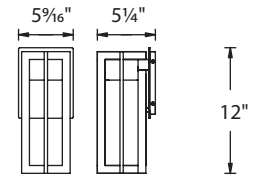

Color Temp: 3000K
CRI: 90
Dimming: 100%–10% ELV
Rated Life: 50,000 hours*
Input: 120V (277V special order)

- Solid aluminum construction with weather-resistant finish
- Minimal mounting hardware for easy installation
- Light engine is factory sealed for maximum protection from the elements
- No transformer or driver required

Bold Mid-Century Modern look with intersecting aluminum frames and cutting-edge LED light.

WS-W48612