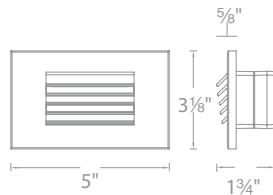

Voltage	Power	Model	Color Temp	Finishes
12V	2W / 3.1VA	4051-27	2700K	BK Black on AL
		4051-30	3000K	BZ Bronze on AL
		4051-AM	Amber	WT White on AL
120V	3.5W	WL-LED120-C	3000K	BK Black on AL
		WL-LED120-AM	Amber	BZ Bronze on AL
				WT White on AL

Example: **4051-30BZ**

Example: **WL-LED120-C-BZ**

Voltage	Power	Model	Color Temp	Finishes
12V	2W / 3.1VA	4061-27	2700K	BK Black on AL
		4061-30	3000K	BZ Bronze on AL
		4061-AM	Amber	WT White on AL
120V	3.5W	WL-LED220-C	3000K	BK Black on AL
		WL-LED220-AM	Amber	BZ Bronze on AL
				WT White on AL

Example: **4061-30BZ**

Example: **WL-LED220-C-BZ**

AL - Aluminum