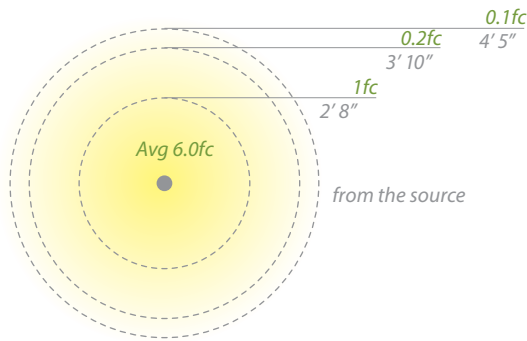

CANOPY LED AREA LIGHT

- Sturdy side mount design works well in applications where directional illumination is desired
- Recommended spacing for installation:
  Residential: 7 to 9ft
  Commercial: 5 to 7ft

Input	9-15V
Power	6.5W/9.5VA
Brightness	Up to 225 lm
Color Temp	2700 & 3000K
CRI	90
Rated Life	60,000 hours

8" CAP

2700 & 3000K Warm and Pure White

6051-27	BK Black on Aluminum
6051-30	BZ Bronze on Aluminum
	BBR Bronze on Brass

6" CAP

2700 & 3000K Warm and Pure White

6053-27	BK Black on Aluminum
6053-30	BZ Bronze on Aluminum
	BBR Bronze on Brass

EXAMPLE: 6051-30BZ

Mounting stake, 6 foot lead wire, and direct burial gel filled wire nuts included

Accessories

9" Mounting Stake		9000-ST9-BZ	Bronze	Durable PC stake
14" Mounting Stake		9000-ST14-BZ	Bronze	Durable PC stake
Surface Mount Flange/Stake		5000-SCP-BK 5000-SCP-BZ 5000-SCP-BBR	Black on Aluminum Bronze on Aluminum Bronze on Brass	Includes three 7-inch threaded stainless steel stabilizing pins for ground mounting or surface mounts with four screws or over a junction box
Guardian Mount		9000-SP9-BZ	Stainless Steel	Heavy duty stainless steel spike to position fixture; formed from a single piece of metal