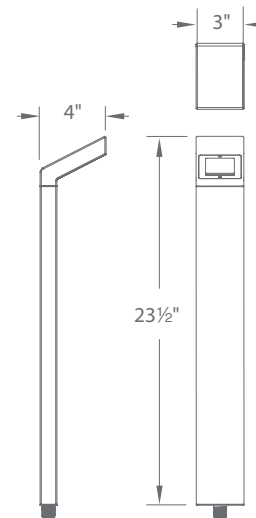

LINEAR LED PATH

- Sleek linear design blends seamlessly into pathways while providing soft, even illumination
- Recommended spacing for installation :
  Residential: 7 to 9ft
  Commercial: 4 to 6ft
- Transformer Required (order separately)

Input	9-15VAC
Power	2.9W / 4.7VA
Brightness	Up to 95 lm
Color Temp	2700K Warm white, 3000K Pure white
CRI	90
Rated Life	60,000 hours

6021-27	2700K	BK	Black on Aluminum
6021-30	3000K	BZ	Bronze on Aluminum

Example: 6021-30BK

14" Mounting stake, 6 foot lead wire, and direct burial gel filled wire nuts included

Accessories

9" Mounting Stake		9000-ST9-BZ	Bronze	Durable PC stake
14" Mounting Stake		9000-ST14-BZ	Bronze	Durable PC stake
Surface Mount Flange/Stake		5000-SCP-BK 5000-SCP-BZ	Black on Aluminum Bronze on Aluminum	Includes three 7 inch threaded stainless steel stabilizing pins for ground mounting or surface mounts with four screws or over a junction box
Guardian Mount		9000-SP9-BZ	Stainless Steel	Heavy duty stainless steel spike to position fixture