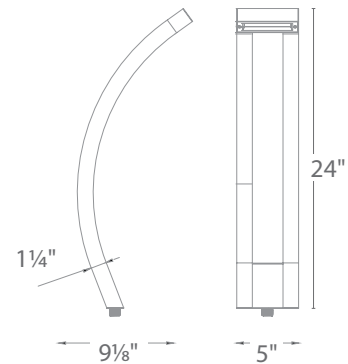

6311 Small
Residential: 7 to 9ft
Commercial: 4 to 6ft

6321 Large
Residential: 9 to 11ft
Commercial: 5 to 7ft