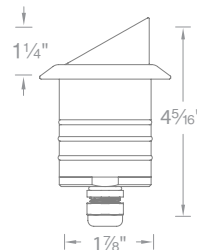

2" Scoop

2131-27 2700K **BS** *Bronzed Stainless Steel*
2131-30 3000K **SS** *Stainless Steel*

2" Shroud

2111-27 2700K **BS** *Bronzed Stainless Steel*
2111-30 3000K **SS** *Stainless Steel*

2" Louver

2121-27 2700K **BS** *Bronzed Stainless Steel*
2121-30 3000K **SS** *Stainless Steel*