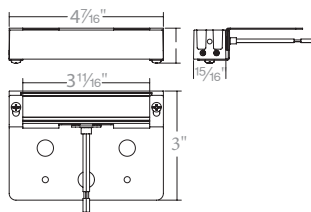

HARDSCAPE LED LANDSCAPE

EASILY SERVICEABLE, SWITCH WARM TO PURE WHITE, AND ONBOARD DIMMING

12V

- Quick Release connection at fixture to easily detach from capstone bracket after installation
- Integral Brightness control
- Select Color Temperature in the field
- Corrosion-resistant aluminum alloy
- Factory-sealed watertight fixture
- Transformer required (sold separately)
- Tightly spaced and diffused LEDs for even illumination
- 6' lead wire and direct burial gel-filled wire nuts included

Input: 9-15V
Beam Angle: 110°
CRI: 85
Rated Life: 70,000 hours

See photometric data on page 123

7032*

Length	Model	Color Temp	Wattage	Max Lumens	Finishes
3"	7032-27	2700K Warm White*	1.5W, 2.6VA	50	BK Black on Aluminum
	7032-30	3000K Pure White*			BZ Bronze on Aluminum
6"	7062-27/30	2700K Warm White	4.5W, 5.6VA	110	GH Graphite on Aluminum
		3000K Pure White			SD Sand on Aluminum
					BK Black on Aluminum
					BZ Bronze on Aluminum
12"	7122-27/30	2700K Warm White	7.0W, 7.6VA	230	BBR Bronze on Brass
		3000K Pure White			GH Graphite on Aluminum
					SD Sand on Aluminum
					BK Black on Aluminum
18"	7182-27/30	2700K Warm White	8.5W, 9.3VA	350	BZ Bronze on Aluminum
		3000K Pure White			GH Graphite on Aluminum
					SD Sand on Aluminum
					BK Black on Aluminum

Example: 7182-27/30SD

*Due to its compact size, the 7032 is dedicated in either 2700K or 3000K.