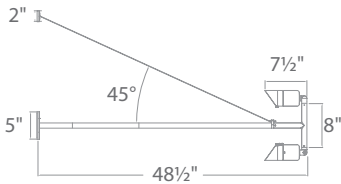

DOUBLE WP-LED529

Input 120V
Power 30W
Brightness Up to 1140 lm x2
Comparable 150W x2 PAR 38
Color Temp 3000K & 4000K
CRI 85
Dimming: 100% - 10% ELV
Rated Life 50,000 hours

3000K & 4000K *Pure White*

WP-LED529-30 **aBK** *Architectural Black*
WP-LED529-40 **aBZ** *Architectural Bronze*
WP-LED529-40 **aGH** *Architectural Graphite*
WP-LED529-40 **aWT** *Architectural White*