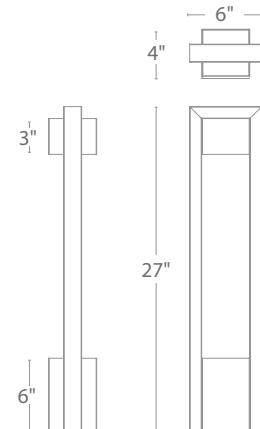

- Residential: 12.5 to 14.5ft
- Commercial: 8 to 9.5ft

- Sleek linear design blends seamlessly into pathways while providing soft, even illumination

Mounting accessory included

12V

120V/277V

M6000-STAKE

M6640-CON-KIT