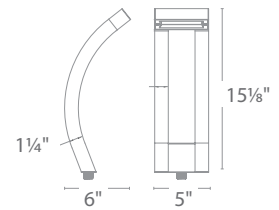

SLIDE LED PATH

- Sleek linear design blends seamlessly into pathways while providing soft, even illumination
- Recommended spacing for installation:
  Residential: 9 to 11 ft
  Commercial: 5 to 7 ft
- Transformer Required (order separately)

Input 9-15VAC
Power 3.0W / 4.5VA
Brightness Up to 95 lm
Color Temp 3000K
CRI 90
Rated Life 60,000 hours

3000K Pure White

6311- Small BZ Bronze on Aluminum
6321- Large

14" Mounting stake, 6 foot lead wire, and direct burial gel filled wire nuts included