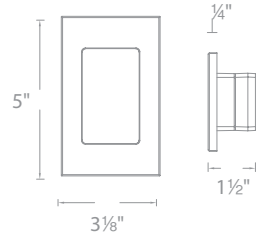

12V & 120V RECTANGULAR STEP & WALL LIGHTS

LED LANDSCAPE

Input:	12V	120V
Brightness:	Up to 28 lm	Up to 40 lm
CRI:	90	90
Dimming:	100% - 10% MLV	100% - 10% ELV
Rated Life:	60,000 hours	50,000 hours

- Tempered glass diffuses light for even illumination
- Die-cast aluminum construction with abrasion-resistant powder-coated finish, or **marine-grade stainless steel** option available
- Title 24 Compliant (120V only)

Transformer Required (order separately)

Mounts Vertically or Horizontally

Voltage	Power	Model	Color Temp	Finishes
12V	2W / 3.1VA	4071-27	2700K	BK Black on AL
		4071-30	3000K	BZ Bronze on AL
		4071-AM	Amber	SS Stainless Steel
				WT White on AL
120V	3.5W	WL-LED130-C	3000K	BK Black on AL
		WL-LED130-AM	Amber	BZ Bronze on AL
				SS Stainless Steel
				WT White on AL

Example: **4071-27SS**

Example: **WL-LED130-C-SS**

Input:	12V	120V
Brightness:	Up to 17 lm	Up to 36 lm
CRI:	90	90
Dimming:	100% - 10% MLV	100% - 10% ELV
Rated Life:	60,000 hours	50,000 hours

- Louvered design shields glare for visual comfort
- Die-cast aluminum construction with abrasion-resistant powder-coated finish
- Title 24 Compliant (120V only)

Transformer Required (order separately)