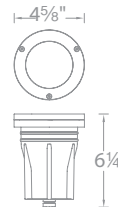

6' lead wire and wire nuts include
 See photometric data on pages 122

Model	Finishes
5032-30BZ	Bronze on Aluminum
5032-30BBR	Bronze on Brass

BOLLARDS 120V-277V

Scoop
See pages 69-70

Chamber
See pages 71-74