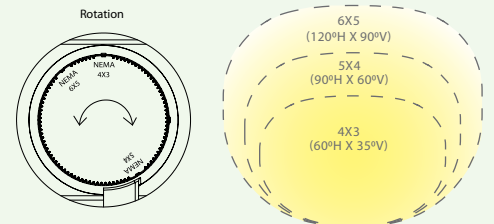

Hardscape Quick Release

BRIGHTNESS

Fixture lumen output range of 10lm to 350lm can be accomplished. In wattage, this translates to a range from 0.5W to 8.5W of LED power. This is all accomplished with a screwdriver for brightness adjustment.

QUICK RELEASE SERVICEABILITY

Based on popular demand, our new patented invention allows for a watertight male/female connection at the fixture for ease of replacement after it is installed.

FLEXIBILITY/OPTIONS

Multiple OPTIONS for FLEXIBILITY:

Marine-grade Brass or Corrosion Resistant Aluminum Bronze, Graphite, or Sand finishes.

Select color temperature option : 2700K or 3000K

Removable stainless steel capstone bracket and rotating mounting clips included

Durability. Flexibility. Guaranteed.

Every WAC® Lighting fixture in our patented line of technology landscape products is thoroughly tested in our nationally recognized NVLAP, UL, and ETL certified laboratories for safety, durability, and robust long term performance even in the most rugged environments.

LED Life Expectancy

Rated life of LED lights is based on IES (Illuminating Engineering Society) L70 standard accelerated lifetime testing for how long they will operate until only 70% of the original light output remains.

Listed to UL 1838 standard (12V) | 1598 standard (120V)