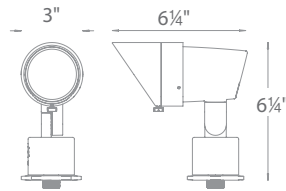

Accessories

6" Long Shroud		5010-LSHR-BK 5010-LSHR-BZ 5010-LSHR-BBR	Black on Aluminum Bronze on Aluminum Bronze on Brass	Reduce glare; ideal for downlighting application
Accent Snoot		5010-SNOOT-BK 5010-SNOOT-BZ 5010-SNOOT-BBR	Black on Aluminum Bronze on Aluminum Bronze on Brass	Reduce glare; ideal for downlighting application
Mounting Stake		9000-ST9-BZ 9000-ST14-BZ	Bronze Bronze	9" Durable PC stake 14" Durable PC stake
Power Stake		M6000-STAKE	Black	Easy wiring accessory designed for 120V products; eliminates the need for a separate J-box.
Surface Mount Flange/Stake		5000-SCP-BK 5000-SCP-BZ 5000-SCP-BBR	Black on Aluminum Bronze on Aluminum Bronze on Brass	Includes three 7 inch threaded stainless steel stabilizing pins for ground mounting or surface mounts with four screws or over a junction box
Guardian Mount		9000-SP9-BZ	Stainless Steel	Heavy duty stainless steel spike to position fixture
Gutter Mount Bracket		5000-GM-BK 5000-GM-BZ	Black on Aluminum Bronze on Aluminum	Stainless steel universal mounting bracket for gutter mounting fixture
Tree Mount Junction Box		5000-TCP-BK 5000-TCP-BZ	Black on Aluminum Bronze on Aluminum	Aluminum box with stainless steel mounting screws; Two 1/2" NPT threaded holes, UL 120V Listed
		5000-TCL-BK 5000-TCL-BZ	Black on Aluminum Bronze on Aluminum	Large Aluminum box with stainless steel mounting screws; Two 1/2" NPT threaded holes, UL 120V Listed
Large Tree Mount Canopy Strap		5000-TST-BK	Black on Steel/terylene	Ratcheting device with strap to be used with Large Tree Mount Junction Box (5000-TCL)
		5000-STB-BK	Black on Steel	Tree mount bracket only
Extension Rods		5000-X04-BZ,BK,BBR 4 in	5000-X18-BZ,BK,BBR 18 in	Extends distance between Accent light and surface mount canopy, stake, or tree mount box
		5000-X08-BZ,BK,BBR 8 in	5000-X24-BZ,BK,BBR 24 in	
		5000-X12-BZ,BK,BBR 12 in		
Optics		LENS-20-AMB Amber LENS-20-GRN Green LENS-20-RED Red	LENS-20-BLU Blue LENS-20-FR Frosted LENS-20-SPR Spread	5011-HCL Honeycomb Lens LENS-20-BEL Beam Elongating

9" Mounting stake (12V), Detachable shroud, 6' lead wire and direct burial gel filled wire nuts (12V) or standard wire nuts (120V) included