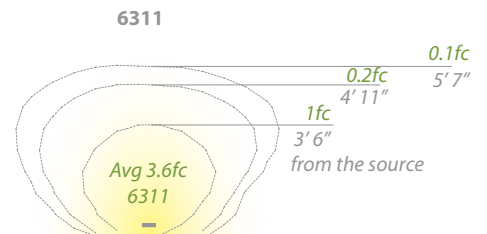

SLIDE LED PATH

- Sleek linear design blends seamlessly into pathways while providing soft, even illumination
- Recommended spacing for installation:
  Residential: 9 to 11 ft
  Commercial: 5 to 7 ft
- Transformer Required (order separately)

Input 9-15VAC
Power 3.0W / 4.5VA
Brightness Up to 95 lm
Color Temp 3000K
CRI 90
Rated Life 60,000 hours

3000K Pure White

6311- Small BZ Bronze on Aluminum
6321- Large

14" Mounting stake, 6 foot lead wire, and direct burial gel filled wire nuts included