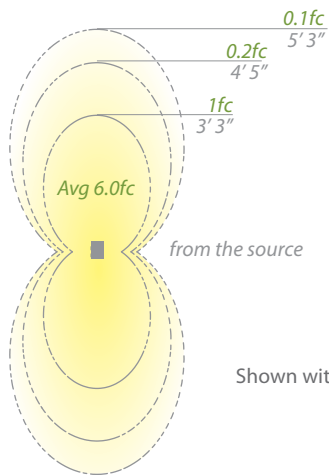

GATE LED BOLLARD/PATH

- IP66 Rated, protected against high-pressure water jets
- Factory sealed, watertight fixtures
- Constant output for 9V-15V input
- Mounting accessories included
- Detachable back plate for lighting control included
- Transformer Required (order separately)

Input	9-15VAC
Power	7.2W, 7.6VA
Brightness	Up to 115 lm
Color Temp	2700K Warm white, 3000K Pure white
CRI	90
Rated Life	60,000 hours

6651-27	2700K	BK	Black on Aluminum
6651-30	3000K	BZ	Bronze on Aluminum

Example: 6651-30BK

Power stake, 6 foot lead wire, and direct burial gel filled wire nuts included