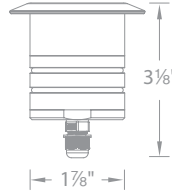

2" Quad-Directional