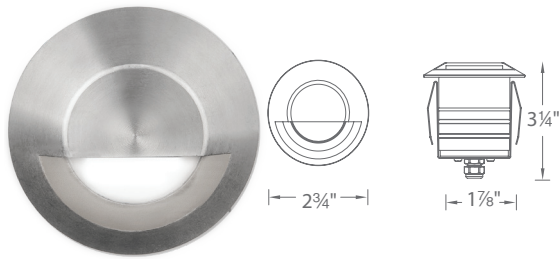

STEP LIGHTS LED LANDSCAPE

CIRCLE AND SQUARE STEP LIGHTS

- Transformer Required (order separately)
- Solid stainless steel construction
- Includes a spring clip for wall or step applications
- 6' lead wire

12V

Input	9-15VAC
Power	4.1W / 6.6VA
Brightness	55 lm
Color Temp	2700K Warm white, 3000K Pure white
CRI	85
Rated Life	70,000 hours

CIRCLE 2041

2041-27	2700K	BS	Bronzed Stainless Steel
2041-30	3000K	SS	Stainless Steel

RECTANGLE STEP LIGHTS

- Corrosion resistant aluminum alloy, or cast stainless steel construction

12V

Input	9-15VAC
Power	2W / 3.1VA
Brightness	Up to 38 lm
Color Temp	2700K Warm white, 3000K Pure white & Amber
CRI	90+
Rated Life	60,000 hours

120V

Input	110-120VAC
Power	3.5W
Brightness	Up to 65 lm
Color Temp	3000K Pure white
CRI	90+
Rated Life	54,000 hours

Transformer Required (order separately)