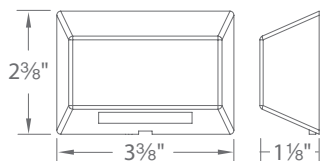

Input	9-15VAC
Power	2.8W / 4.6VA
Brightness	75 lm
Color Temp	2700K Warm white, 3000K Pure white
CRI	90+
Rated Life	50,000 hours

3031-27	2700K	BK	Black on Aluminum
3031-30	3000K	BBR	Bronze on Brass
		BZ	Bronze on Aluminum
		WT	White on Aluminum

Transformer Required (order separately)

Example: 3031-27BZ

See photometric data for 3011, 3021, 3031 on page 123
6' lead wire and direct burial gel filled wire nuts included