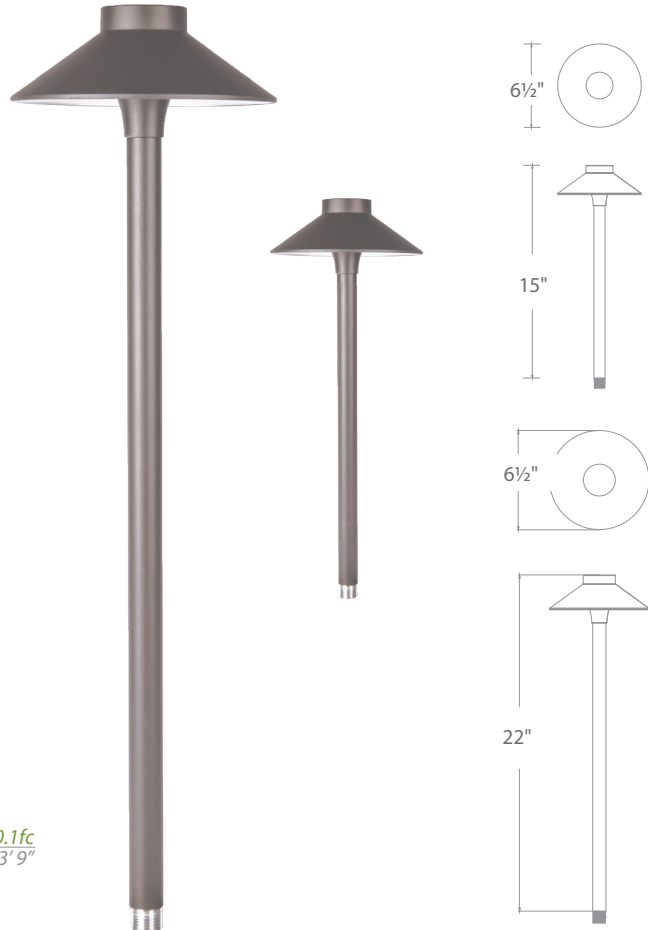

TIKI LED AREA LIGHT

- Sturdy side mount design works well in applications where directional illumination is desired
- Recommended spacing for installation:
  Residential: 7 to 9ft
  Commercial: 5 to 7ft

Input	9-15VAC
Power	6.5W / 9.5VA
Brightness	Up to 225 lm
Color Temp	2700K Warm white, 3000K Pure white
CRI	90
Rated Life	60,000 hours

22"			
6041-27	2700K	BK	Black on Aluminum
6041-30	3000K	BZ	Bronze on Aluminum
		BBR	Bronze on Brass
15"			
6042-27	2700K	BK	Black on Aluminum
6042-30	3000K	BZ	Bronze on Aluminum

Example: 6041-30BBR

9" Mounting stake, 6 foot lead wire, and direct burial gel filled wire nuts included

Accessories

9" Mounting Stake		9000-ST9-BZ	Bronze	Durable PC stake
14" Mounting Stake		9000-ST14-BZ	Bronze	Durable PC stake
Surface Mount Flange/Stake		5000-SCP-BK 5000-SCP-BZ 5000-SCP-BBR	Black on Aluminum Bronze on Aluminum Bronze on Brass	Includes three 7 inch threaded stainless steel stabilizing pins for ground mounting or surface mounts with four screws or over a junction box
Guardian Mount		9000-SP9-BZ	Stainless Steel	Heavy duty stainless steel spike to position fixture