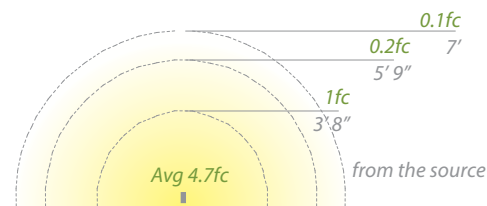

Accessories

9" Mounting Stake	14" Mounting Stake	Surface Mount Flange/Stake	Guardian Mount
9000-ST9-BZ	9000-ST14-BZ	5000-SCP-BK 5000-SCP-BZ	9000-SP9-BZ

9" Mounting stake, 6 foot lead wire, and direct burial gel filled wire nuts included
Transformer Required (order separately)
*See Accessories page for more detail