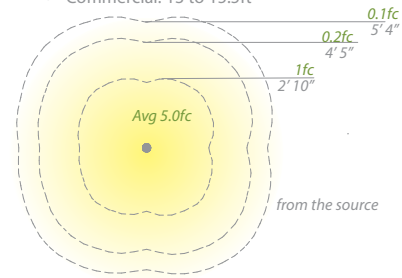

Recommended spacing for installation :
(12V) 6631

- Residential: 19.5 to 23ft
- Commercial: 13 to 15.5ft