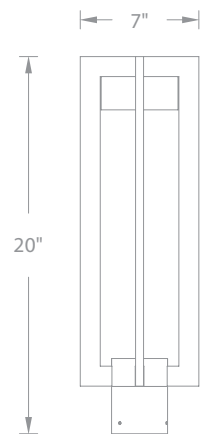

Ordering Chart

Pendant	Post Mount	Fixture Finish Options:
PD-W48616	PM-W48620	BK Black
		BZ Bronze

Example: PD-W48616-BK

For 277V, add an "F" before the finish: PD-W48616F-BK

	Input	Power	Brightness	Color Temp	CRI	Dimming	Rated Life
16"	120V	12W	372lm	3000K	90	100% -10% ELV	50,000 hours
20"	120V (277V special order)	17.5W	634lm	3000K	90	100% -10% ELV	50,000 hours