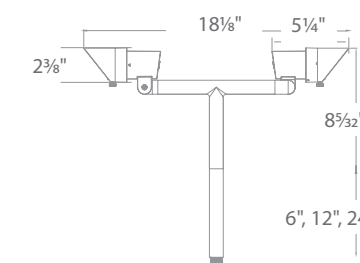

Shown with gutter mount bracket accessory

Continuously adjustable brightness control

Single and Double stem mount available. See next page

MINI ACCENT PATH

 1838 listed  IP66 PATENTED

6111

6211

- Includes 6", 12" and 24" extensions
- 10°-50° beam adjustability
- Continuously adjustable beam angles and brightness control
- Detachable shroud
- Constant output for 9V-15V input