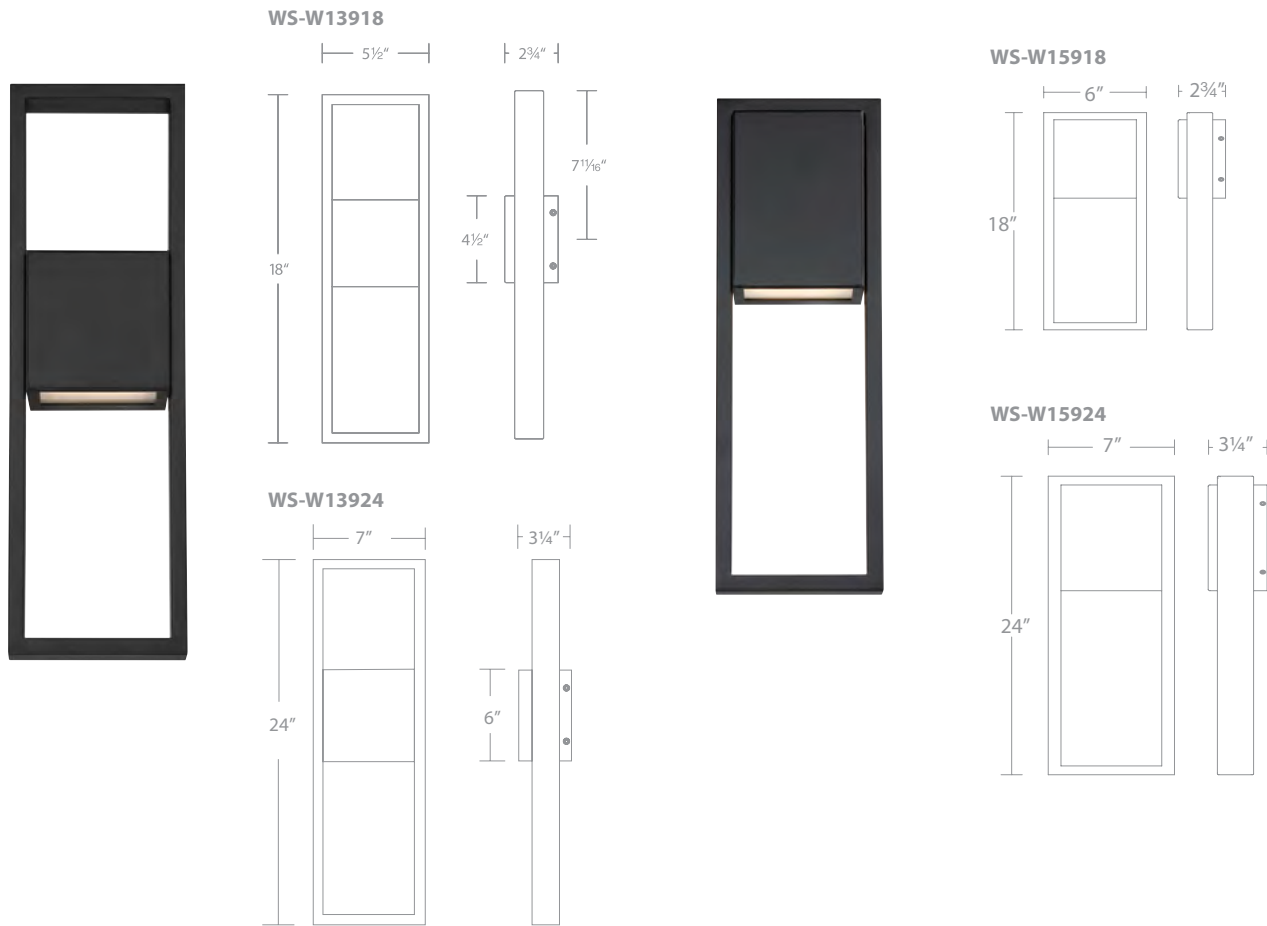

ARCHETYPE 120V/277V 12", 18", & 24" OUTDOOR WALL SCNCE

A low-profile, artful design adds a distinctive, sophisticated look in any outdoor application.

- Aluminum hardware with etched glass diffuser
- No transformer or driver required

Ordering Chart

Scnce

WS-W13918
WS-W13924

WS-W15912
WS-W15918
WS-W15924

Fixture Finish Options:

BK Black

Example: **WS-W13918-BK**

	Model	Input	Power	Brightness	Color Temp	CRI	Dimming	Rated Life
18"	WS-W13918	120V	16W	427lm	3000K	90	100% -10% ELV	54,000 hours
24"	WS-W13924	120V	22W	760lm	3000K	90	100% -10% ELV	54,000 hours
12"	WS-W15912	120V	10W	331lm	3000K	90	100% -10% ELV	54,000 hours
18"	WS-W15918	120V	13W	435lm	3000K	90	100% -10% ELV	54,000 hours
24"	WS-W15924	120V	16W	775lm	3000K	90	100% -10% ELV	54,000 hours

ARCHETYPE 18" OUTDOOR PENDANT & 28" OUTDOOR POST MOUNT

PENDANT

- Aluminum hardware with etched glass diffuser
- No transformer or driver needed
- Three 12" and one 6" downrod included (additional rods available)

Ordering Chart

Pendant

PD-W15918

Post Mount

PM-W15928