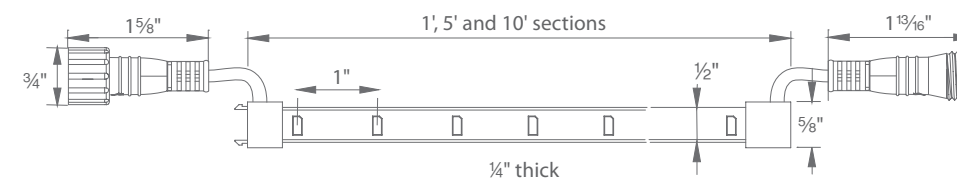

Accessories

Clear Channel	Surface Mounting Clip	Edge Mounting Clip	Invisible Clip	End Clip	Lead Wire with 5A fuse	Joiner Cable Short	Joiner Cable Long	4 Way "X" Connector	3 Way "Y" Connector
LED-TO24-CH5	LED-TO24-C1	LED-TO24-C2	LED-TO24-C3	LED-TO24-EC	8000-06BK 8000-10BK	8001-6BK 8001-12BK	8001-72BK 8001-120BK	8003-BK	8002-BK

Transformer Required (order separately)
*See Accessories page for more detail