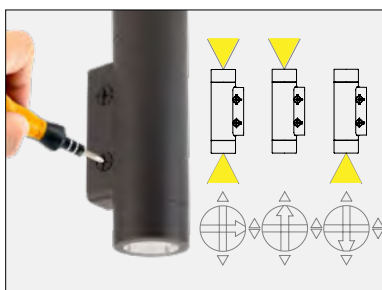

Fixture Finish Options:

BK Black on Aluminum
BZ Bronze on Aluminum
WT White on Aluminum

Select Up Light, Down Light or Both