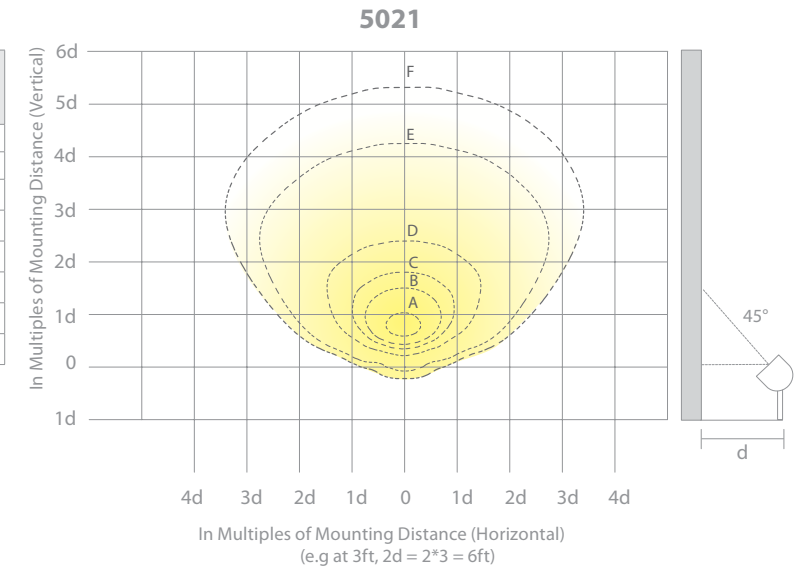

7122

Mounting Height	Distance from Fixture				
	0	1'	2'	3'	4'
12"	64.85fc	15.61fc	2.42fc	0.57fc	0.19fc
24"	16.35fc	10.31fc	3.90fc	1.49fc	0.61fc
36"	7.25fc	5.85fc	3.44fc	1.77fc	0.91fc

7182

Mounting Height	Distance from Fixture				
	0	1'	2'	3'	4'
12"	90.67fc	22.67fc	3.34fc	0.76fc	0.24fc
24"	23.13fc	14.68fc	5.57fc	2.04fc	0.82fc
36"	10.31fc	8.36fc	4.83fc	2.42fc	1.21fc

DECK & PATIO PHOTOMETRICS

3011

Mounting Height	Distance from Fixture						
	0	0.5'	1'	2'	3'	4'	5'
6"	6.79fc	82fc	2.65fc	0.15fc	0.03fc	0.01fc	0.01fc
12"	15fc	39fc	9.9fc	0.42fc	0.09fc	0.03fc	0.02fc
30"	5.79fc	7.21fc	6.35fc	2.17fc	0.43fc	0.14fc	0.06fc

3021

Mounting Height	Distance from Fixture						
	0	0.5'	1'	2'	3'	4'	5'
6"	16fc	74fc	0.92fc	0.04fc	0.01fc	-	-
12"	21fc	38fc	7.29fc	0.18fc	0.03fc	0.01fc	-
30"	5.86fc	7.2fc	5.97fc	1.85fc	0.24fc	0.07fc	0.03fc

3031

Mounting Height	Distance from Fixture						
	0	0.5'	1'	2'	3'	4'	5'
6"	15fc	117fc	1.6fc	0.11fc	0.03fc	0.01fc	0.01fc
12"	15fc	43fc	19fc	0.26fc	0.07fc	0.03fc	0.01fc
30"	5.1fc	7.22fc	7fc	3.95fc	0.49fc	0.09fc	0.04fc

WALL WASH PHOTOMETRICS

5021-30

FIXTURE	MOUNTING DISTANCE (d)	A	B	C	D	E	F
5021-30	3ft	27.5fc	16.3fc	10.9fc	4.7fc	0.72fc	0.33fc
	4ft	15.6fc	9.6fc	5.9fc	2.7fc	0.40fc	0.18fc
	5ft	10fc	5.9fc	4.0fc	1.3fc	0.26fc	0.12fc
	6ft	6.8fc	4.1fc	2.7fc	1.2fc	0.18fc	0.08fc
	7ft	5fc	3.1fc	2.0fc	0.88fc	0.13fc	0.06fc
	8ft	3.9fc	2.4fc	1.6fc	0.67fc	0.10fc	0.05fc
	9ft	3.1fc	1.8fc	1.2fc	0.54fc	0.08fc	0.04fc
	10ft	2.5fc	1.5fc	0.99fc	0.44fc	0.06fc	0.03fc