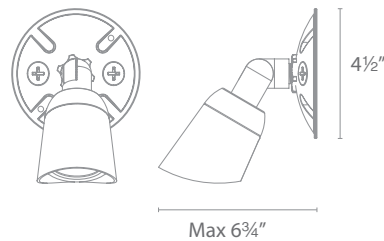

Endurance® LED FLOOD LIGHTS

SINGLE SPOT

- Factory-sealed LED light engine
- Die-cast aluminum construction
- 120V direct wire - no driver needed
- Photo/Motion sensor sold separately