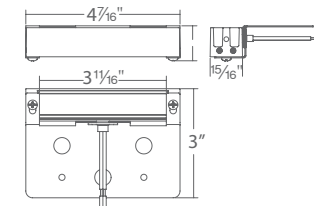

- Quick Release connection at fixture to easily detach from capstone bracket after installation
- Integral Brightness control
- Select Color Temperature in the field
- Corrosion-resistant aluminum alloy
- Factory-sealed watertight fixture
- Tightly spaced and diffused LEDs for even illumination
- 6' lead wire and direct burial gel filled wire nuts included
- Easily serviceable, switch warm to pure white, and onboard dimming

Ordering Chart

18"	12"	6"	3"
7182-27/30	7122-27/30	7062-27/30	7032-27/30

Fixture Finish Options:

- **BK** Black on Aluminum
- **BZ** Bronze on Aluminum
- **BBR*** Bronze on Brass
- **GH** Graphite on Aluminum
- **SD** Sand on Aluminum

Example: **7182-27/30SD**

See photometric data on page 123

*BBR finish available for 7062 and 7122 model only

	Input	Power	Brightness	Beam Angle	CRI	Color Temp	Rated Life
18"	9 - 15VAC	8.5W, 9.3VA	350lm	110°	85	2700K, 3000K	70,000 hours
12"	9 - 15VAC	7.0W, 7.6VA	230lm	110°	85	2700K, 3000K	70,000 hours
6"	9 - 15VAC	4.5W, 5.6VA	110lm	110°	85	2700K, 3000K	70,000 hours
3"	9 - 15VAC	1.5W, 2.6VA*	50lm	110°	85	2700K, 3000K*	70,000 hours

*Due to its compact size, the 7032 is dedicated in either 2700K or 3000K.

*No integral brightness control for 7032 model
Transformer Required (order separately)

7032*