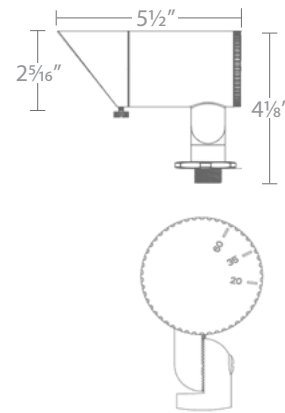

Model	Input	Power	Brightness	Beam Angle	Color Temp	CRI	Rated Life
5311	9 - 15VAC	6W / 7.7VA	475lm	20° - 60°	2700K, 3000K	85	70,000 hours
5411	9 - 15VAC	3W / 5.5VA	245lm	20° - 60°	2700K, 3000K	85	70,000 hours

See photometric data on page 119

Accessories

5" Long Shroud	Mini Accent Snoot	Mounting Stake	Power Stake	Surface Mount Flange/Stake	Guardian Mount	Gutter Mount Bracket	Tree Mount Junction Box
5111-LSHR-BK	5111-SNOOT-BK	9000-ST9-BZ	M6000-STAKE	5000-SCP-BK	9000-SP9-BZ	5000-GM-BK	5000-TCP-BK
5111-LSHR-BZ	5111-SNOOT-BZ	9000-ST14-BZ		5000-SCP-BZ		5000-GM-BZ	5000-TCP-BZ
5111-LSHR-BBR	5111-SNOOT-BBR			5000-SCP-BBR		5000-GM-WT	5000-TCL-BK
							5000-TCL-BZ

9" Mounting stake (12V), detachable shroud, 6' lead wire and direct burial gel filled wire nuts (12V) included
Transformer Required (order separately)
*See Accessories page for more detail

Large Tree Mount Canopy Strap	Extension Rods	Optics
5000-TST-BK	5000-X04-BZ,BK,BBR	LENS-16-AMB
5000-STB-BK	5000-X08-BZ,BK,BBR	LENS-16-GRN
	5000-X12-BZ,BK,BBR	LENS-16-RED
	5000-X18-BZ,BK,BBR	LENS-16-BLU
	5000-X24-BZ,BK,BBR	LENS-16-FR
		LENS-16-SPR
		LENS-16-BEL
		5111-HCL