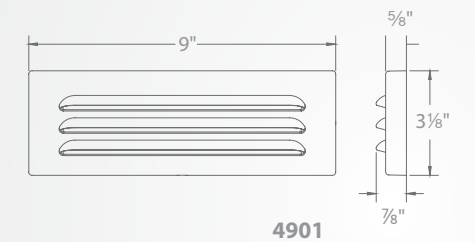

Input	Power	Brightness	Color Temp	CRI	Rated Life
9-15V	8W/12VA	100lm	2700K, 3000K	90	70,000 hours

4901

Ordering Chart

12V	Fixture Finish Options:
4501-27	BZ Bronze on Aluminum
4501-30	BK Black on Aluminum
	BBR Bronze on Brass
	WT White on Aluminum