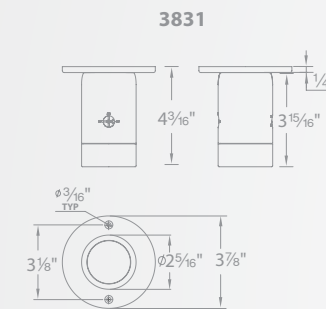

Matching Ceiling Mount