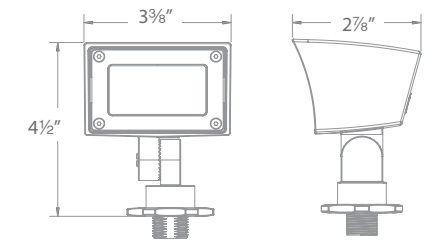

Input	Power	Brightness	Beam Angle	CCT	CRI	Rated Life
9 - 15VAC	1W - 8W 2VA - 12VA	80lm - 420lm	Symmetrical (70° by 90°)	2700K, 3000K	85	70,000 hours

See photometric data on page 124

Accessories

Mounting Stake	Surface Mount Flange/Stake	Guardian Mount	Gutter Mount Bracket	Tree Mount Junction Box	Large Tree Mount Canopy Strap	Extension Rods	Optics
9000-ST9-BZ 9000-ST14-BZ	5000-SCP-BK 5000-SCP-BZ 5000-SCP-BBR	9000-SP9-BZ	5000-GM-BK 5000-GM-BZ 5000-GM-WT	5000-TCP-BK 5000-TCP-BZ 5000-TCL-BK 5000-TCL-BZ	5000-TST-BK 5000-STB-BK	5000-X04-BZ,BK,BBR 5000-X08-BZ,BK,BBR 5000-X12-BZ,BK,BBR 5000-X18-BZ,BK,BBR 5000-X24-BZ,BK,BBR	LENS-2X3-AMB LENS-2X3-GRN LENS-2X3-RED LENS-2X3-BLU LENS-2X3-FR LENS-2X3-SPR LENS-2X3-BEL 5121-HCL

9" Mounting stake (12V), detachable shroud, 6' lead wire and direct burial gel filled wire nuts (12V) included
Transformer Required (order separately)
*See Accessories page for more detail