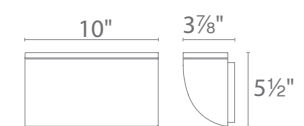

Beam Angle	Power	Brightness
86°	16W	805lm