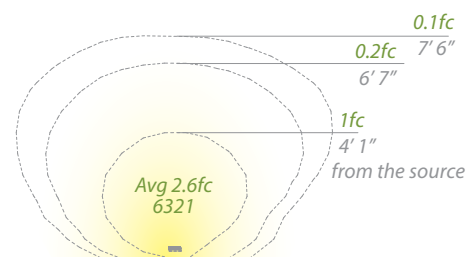

Recommended spacing for installation

6321 Large

- Residential: 9 to 11ft
- Commercial: 5 to 7ft

SLIDE PATH