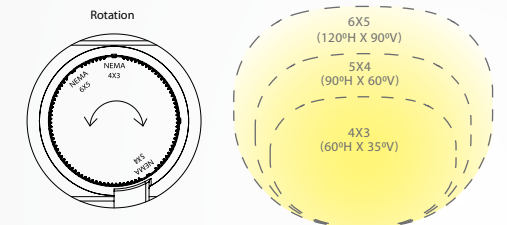

BEAM ANGLE

Architectural beam distributions from 3x4 to 4x5 to 5x6 proportions and everything in between. Rotatable fixture head for vertical distribution. Always a uniform wide beam wash of light.
NEMA 4X3: 60 degrees by 35 degrees
NEMA 5X4: 90 degrees by 60 degrees
NEMA 6X5: 120 degrees by 90 degrees