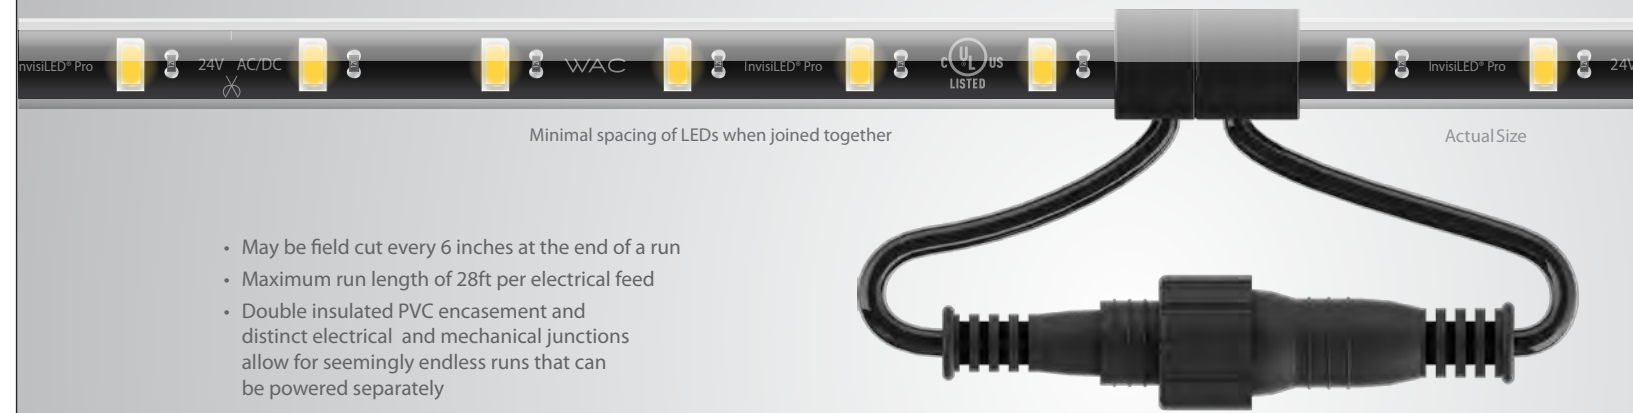

**24V SUBMERSIBLE OUTDOOR
SUBMERSIBLE LANDSCAPE TAPE LIGHTING**

- May be field cut every 6 inches at the end of a run
- Maximum run length of 28ft per electrical feed
- Double insulated PVC encasement and distinct electrical and mechanical junctions allow for seemingly endless runs that can be powered separately

Ordering Chart	Fixture Finish Options
LED-TO2427 1 1 foot	WT White
LED-TO2430 5 5 feet	
LED-TO2435 10 10 feet	

Example: **LED-TO2435-10-WT**

CLASS 2 POWER SUPPLY FOR SUBMERSIBLE OUTDOOR TAPE LIGHT (REQUIRED)

Type	Model	Power	Input	Output	Dimmable
Remote Damp Location	EN-OD24100-RB2-T	96W	120V AC	24V AC	ELV Includes a 6 foot lead wire
Remote Wet Location	EN-O24100-RB2-T	96W	120V - 277V AC	24V DC	0-10V Includes a 6 foot lead wire

3-Way "Y" Connector	4-Way "X" Connector	Joiner Cable	End cap	Clear Channel	Surface Mounting Clip	Edge Mounting Clip	Invisible Clip
LED-TO24-Y	LED-TO24-X	LED-TO24-IC6 LED-TO24-IC12 LED-TO24-IC72 LED-TO24-IC120	LED-TO24-EC	LED-TO24-CH5	LED-TO24-C1	LED-TO24-C2	LED-TO24-C3

*See Accessories page for more detail