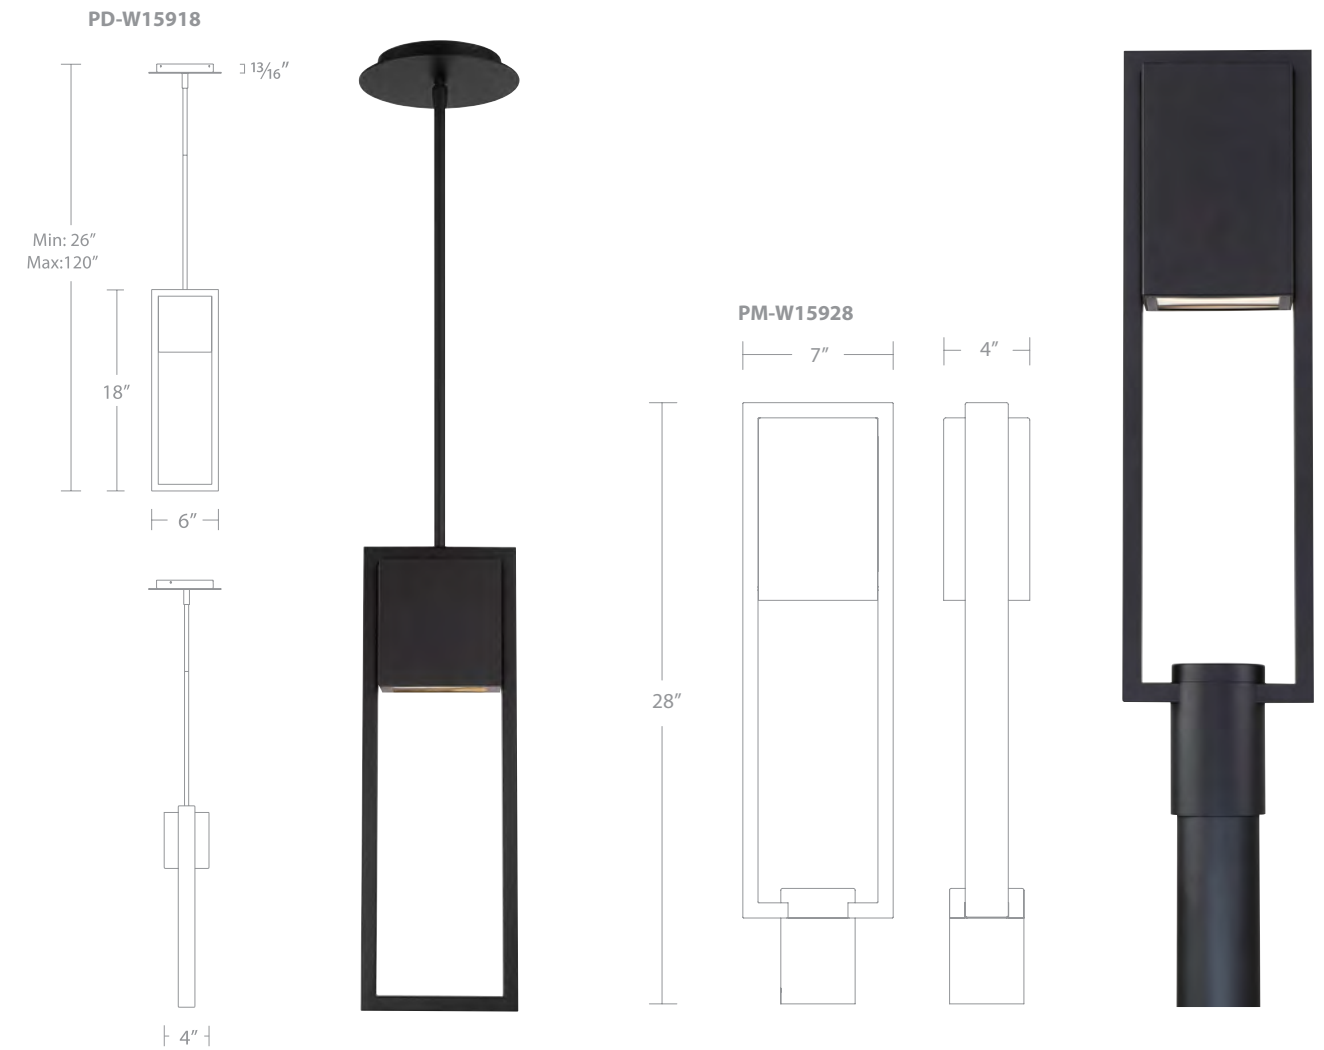

Fixture Finish Options:

BK Black

Example: **PD-W15918-BK**

	Model	Input	Power	Brightness	Color Temp	CRI	Dimming	Rated Life
18"	PD-W15918	120V	10W	379	3000K	90	100% -10% ELV	54,000 hours
28"	PM-W15928	120V	16W	382	3000K	90	100% -10% ELV	54,000 hours