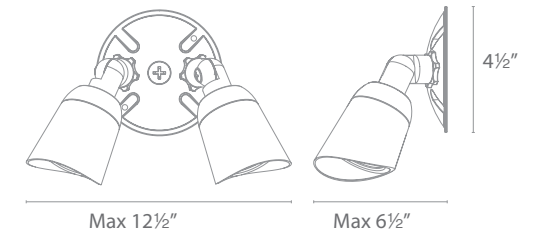

Endurance® FLOOD LIGHTS

DOUBLE SPOT

- Factory-sealed LED light engine
- Die-cast aluminum construction
- 120V direct wire - no driver needed
- Photo/Motion sensor sold separately