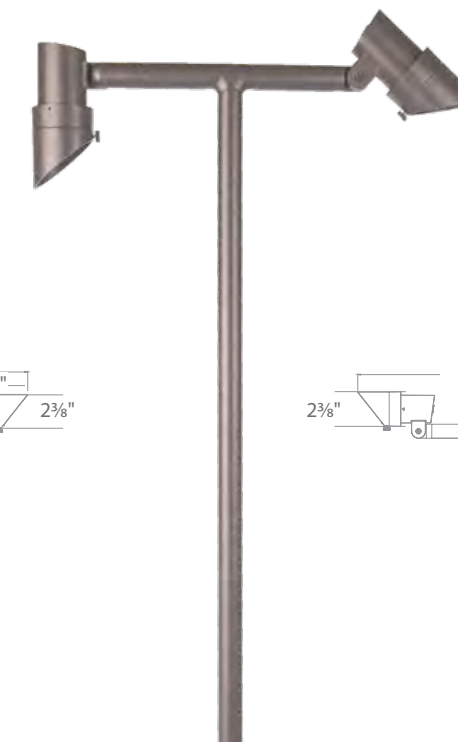

Shown with gutter mount bracket accessory

Continuously adjustable brightness control

Single and Double stem mount available. See next page

MINI ACCENT PATH

 1838 listed  IP66 PATENTED

6111

6211

- Includes 6", 12" and 24" extensions
- 10°-50° beam adjustability
- Continuously adjustable beam angles and brightness control
- Detachable shroud
- Constant output for 9V-15V input