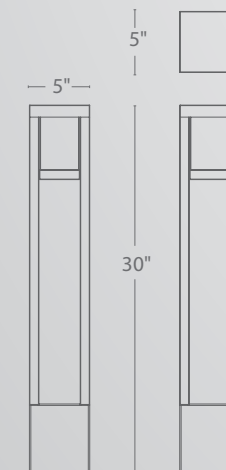

Input	Power	Brightness	Color Temp	CRI	Dimming	Rated Life
12V	9-15VAC	5.8W / 6.2VA	Up to 170lm	2700K, 3000K	90	MLV only <i>Transformer Required (order separately)</i>	60,000 hours
120V	120V	12.5W	Up to 430lm	2700K, 3000K	90	TRIAC or ELV	60,000 hours
277V	277V	13.2W	Up to 470lm	2700K, 3000K	90	ELV only	60,000 hours