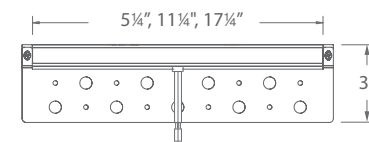

7062, 7122, 7182