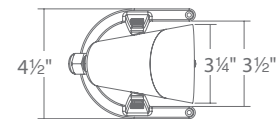

UNDERWATER SPOT
LANDSCAPE