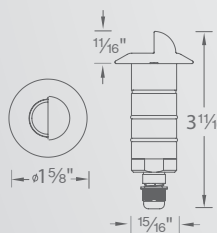

1061-27 BS
1061-30 SS

6' Lead Wire included