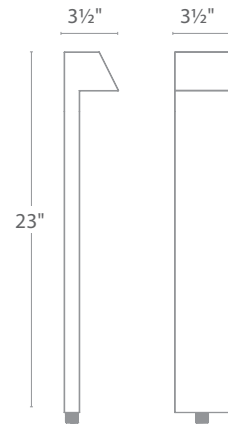

QUAD PATH

- Sleek linear design blends seamlessly into pathways while providing soft, even illumination
- Recommended spacing for installation :
  Residential: 8 to 10ft
  Commercial: 5 to 7ft
- Factory sealed, watertight fixtures
- Constant output for 9V-15V input

Ordering Chart

12V	Fixture Finish Options:
6091-27 6091-30	BZ Bronze on Aluminum <i>Example: 6091-27BZ</i>