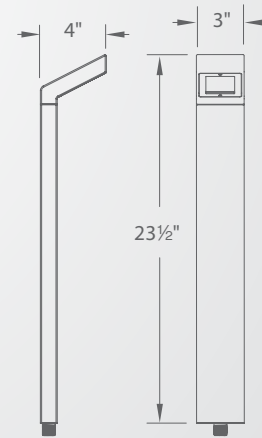

SLOPE PATH

- Sleek linear design blends seamlessly into pathways while providing soft, even illumination
- Recommended spacing for installation :
  Residential: 7 to 9ft
  Commercial: 4 to 6ft
- Factory sealed, watertight fixtures
- Constant output for 9V-15V input

Ordering Chart

12V	Fixture Finish Options:
6021-27	BK Black on Aluminum
6021-30	BZ Bronze on Aluminum

Example: **6021-27BZ**

Input	Power	Brightness	Color Temp	CRI	Rated Life
9-15VAC	2.9W / 4.7VA	Up to 95lm	2700K, 3000K	90	60,000 hours

Accessories

9" Mounting Stake	14" Mounting Stake	Surface Mount Flange/Stake	Guardian Mount
9000-ST9-BZ	9000-ST14-BZ	5000-SCP-BK 5000-SCP-BZ	9000-SP9-BZ

14" Mounting stake, 6 foot lead wire, and direct burial gel filled wire nuts included
Transformer Required (order separately)
*See Accessories page for more detail

BOLLARD

Improve visibility in low-light areas with powerful LED Bollards. With an aluminum construction and factory-sealed water-tight body, the bollards stand up to the elements and high-pressure water jets. Use an array to illuminate paths and walkways to maximize nighttime visibility and safety.