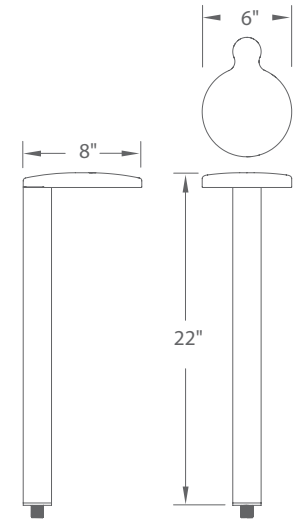

ECLIPSE PATH

- Sturdy side mount design works well in applications where directional illumination is desired
- Recommended spacing for installation :
Residential: 8 to 10ft
Commercial: 5 to 7ft
- Factory sealed, watertight fixtures
- Solid die-cast corrosion resistant aluminum alloy
- Constant output for 9V-15V input