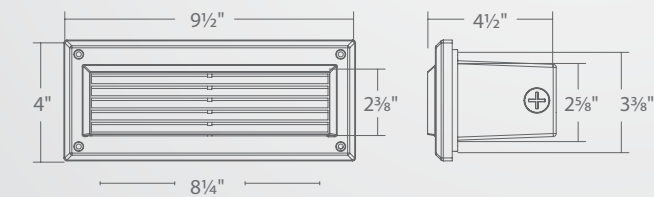

Ordering Chart

120V

Fixture Finish Options:

WL-5205-30

- aBK** Architectural Black
- aBZ** Architectural Bronze
- aGH** Architectural Graphite
- aWT** Architectural White

Example: **WL-5205-30-ABK**

Input	Power	Brightness	Color Temp	CRI	Dimming	Rated Life
120V	5.5W	Up to 110 lm	3000K	90	100% - 10% ELV	80,000 hours