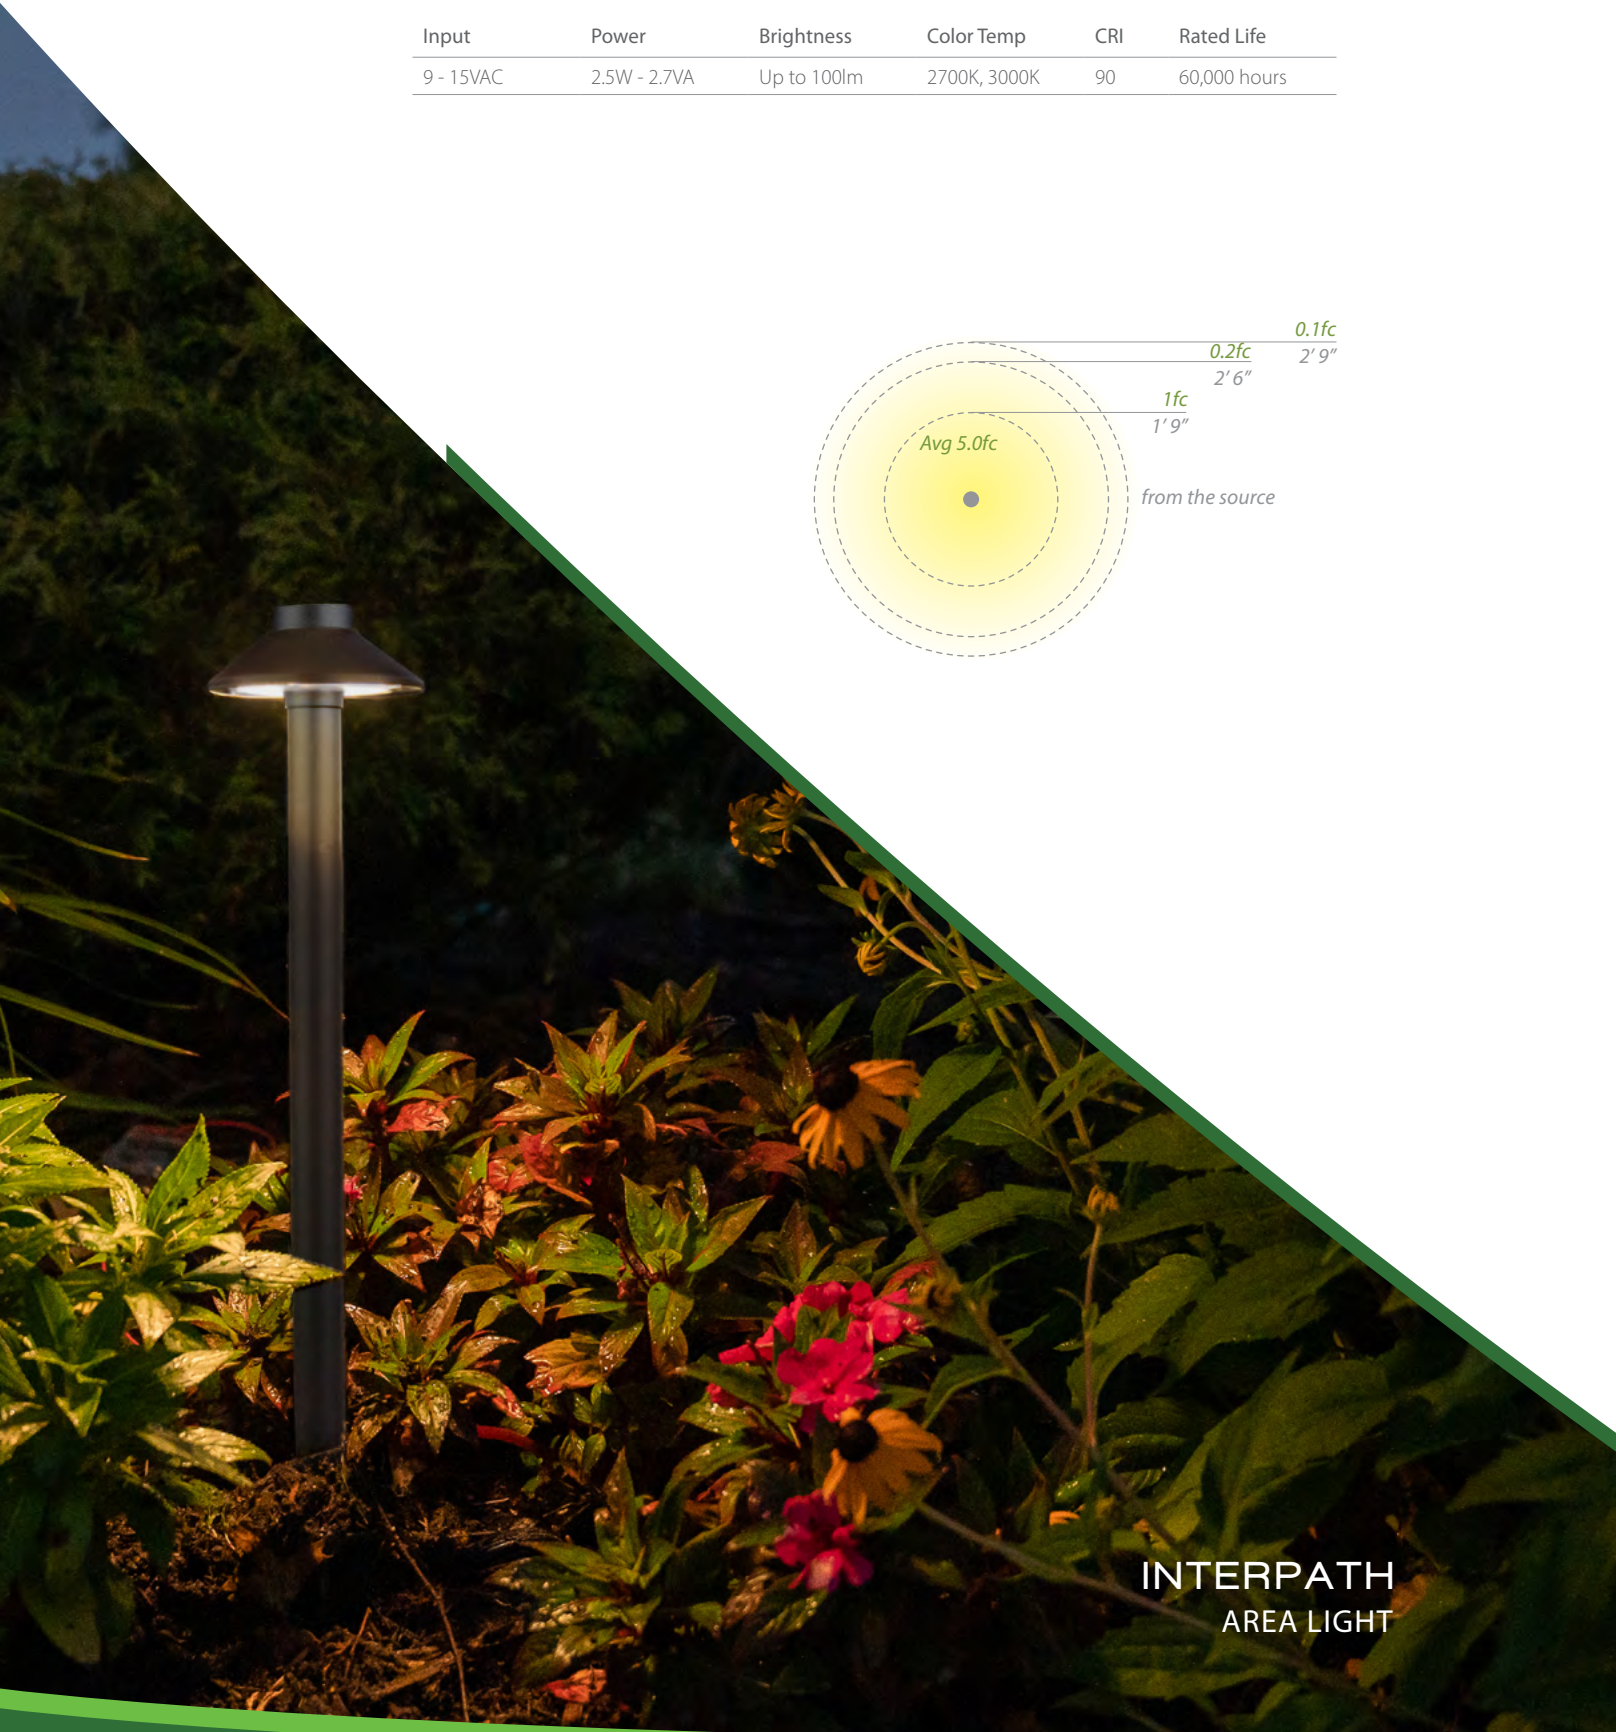

**INTERPATH
AREA LIGHT**

Input	Power	Brightness	Color Temp	CRI	Rated Life
9 - 15VAC	2.5W - 2.7VA	Up to 100lm	2700K, 3000K	90	60,000 hours