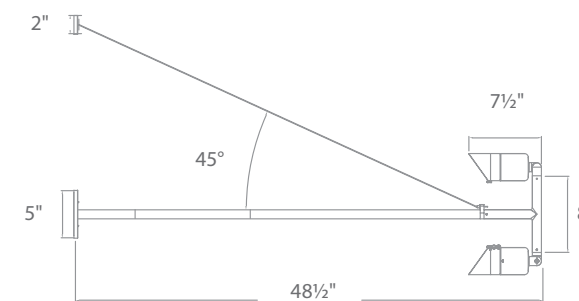

DOUBLE WP-LED529

Input	Power	Brightness	Color Temp	CRI	Dimming	Rated Life
120V	30W	Up to 1140 lm x2	3000K, 4000K	85	100% - 10% ELV	50,000 hours