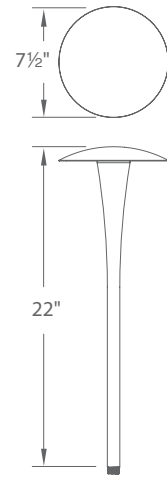

AREA LED LIGHT