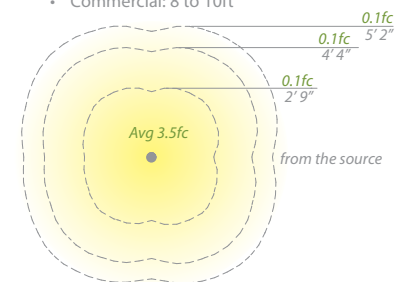

Recommended spacing for installation :
(120V, 277V) 6632, 6633

- Residential: 12.5 to 15ft
- Commercial: 8 to 10ft

Ordering Chart

12V	120V	277V
6631-27	6632-27	6633-27
6631-30	6632-30	6633-30

Fixture Finish Options:

- **BK** Black on Aluminum
- **BZ** Bronze on Aluminum

Example: **6631-27BK**

	Input	Power	Brightness	Color Temp	CRI	Dimming	Rated Life
12V	9-15VAC	5.8W / 6.2VA	Up to 150lm	2700K, 3000K	90	MLV only	60,000 hours
120V	120V	12.5W	Up to 400lm	2700K, 3000K	90	TRIAC or ELV	60,000 hours
277V	277V	13.2W	Up to 450lm	2700K, 3000K	90	ELV only	60,000 hours

Transformer Required (order separately)