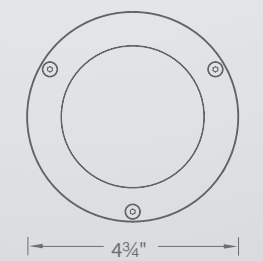

Accessories

Non-Slip Lens	Rock Guard	Optics	Concrete Pour Kit
5030-NSLEN-CL	5030-GRD-BZ 5030-GRD-BBR	LENS-25-AMB LENS-25-GRN LENS-25-RED LENS-25-BLU LENS-25-FR LENS-25-HCL	5030-PIP-PVC

6' lead wire and direct burial gel filled wire nuts (12V) or standard wire nuts (120V) included