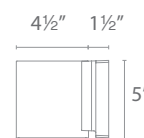

Beam Angle	Power	Brightness
33°	16W	800lm

Input	Dimming	Color Temp	CRI	Rated Life
120-277V	100% - 10% ELV or 0-10V	3000K	90	70,000 hours