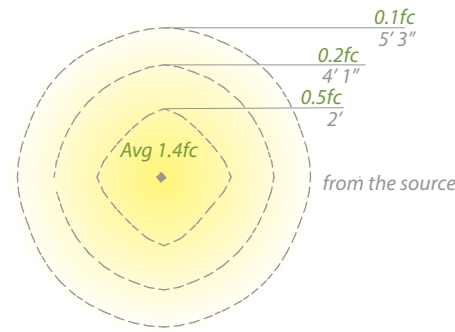

Recommended spacing for installation :
(120V, 277V) 6622, 6623

- Residential: 16 to 22ft
- Commercial: 8 to 11ft

Mounting accessory included

12V

120V/277V

TOWER 12V/120V/277V
BOLLARD

TOWER 12V/120V/277V (CHECK VOLTAGE) BOLLARD

- Sleek linear design blends seamlessly into pathways while providing soft, even illumination
- Factory sealed, watertight fixtures
- Constant output for 9V-15V input
- Mounting accessories included

Ordering Chart

12V	120V	277V	Fixture Finish Options:	
6621-27	6622-27	6623-27	BK	Black on Aluminum
6621-30	6622-30	6623-30	BZ	Bronze on Aluminum

Example: **6623-27BK**