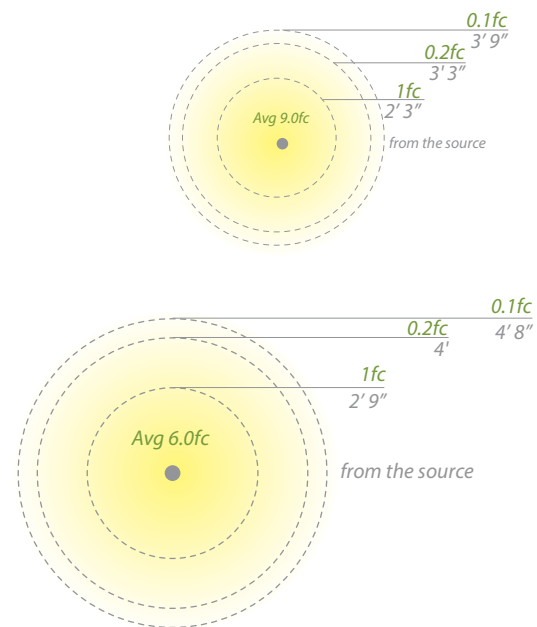

Accessories

9" Mounting Stake	14" Mounting Stake	Surface Mount Flange/Stake	Guardian Mount
9000-ST9-BZ	9000-ST14-BZ	5000-SCP-BK 5000-SCP-BZ 5000-SCP-BBR	9000-SP9-BZ

9" Mounting stake, 6 foot lead wire, and direct burial gel filled wire nuts included
Transformer Required (order separately)
*See Accessories page for more detail
*BBR finish available for 6041 model only