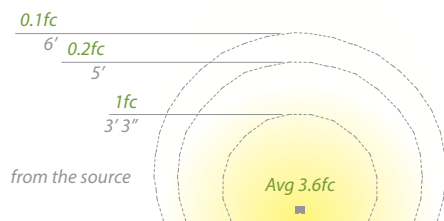

Accessories

9" Mounting Stake	14" Mounting Stake	Surface Mount Flange/Stake	Guardian Mount
9000-ST9-BZ	9000-ST14-BZ	5000-SCP-BK 5000-SCP-BZ	9000-SP9-BZ

14" Mounting stake, 6 foot lead wire, and direct burial gel filled wire nuts included
Transformer Required (order separately)
*See Accessories page for more detail