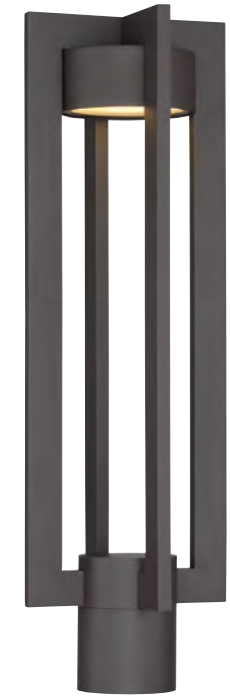

CHAMBER 120V/277V (CHECK VOLTAGE)
16", 20" & 25" OUTDOOR WALL SCNCE

- Solid aluminum construction with weather-resistant finish
- Minimal mounting hardware for easy installation
- Light engine is factory sealed for maximum protection from the elements
- No transformer or driver required

Ordering Chart

Sconce	Fixture Finish Options:
WS-W48616	BK Black
WS-W48620	BZ Bronze
WS-W48625	

Example: WS-W48616-BK

For 277V, add an "F" before the finish: WS-W48616F-BK

Bold Mid-Century Modern look with intersecting aluminum frames and cutting-edge LED light.

	Input	Power	Brightness	Color Temp	CRI	Dimming	Rated Life
16"	120V (277V special order)	12W	255lm	3000K	90	100% -10% ELV	50,000 hours
20"	120V (277V special order)	18W	519lm	3000K	90	100% -10% ELV	50,000 hours
25"	120V (277V special order)	22W	605lm	3000K	90	100% -10% ELV	50,000 hours

CHAMBER 120V/277V (CHECK VOLTAGE)
16" OUTDOOR PENDANT & 20" OUTDOOR POST MOUNT

PM-W48620

Ordering Chart

Pendant	Post Mount	Fixture Finish Options:
PD-W48616	PM-W48620	BK Black
		BZ Bronze

Example: PD-W48616-BK

For 277V, add an "F" before the finish: PD-W48616F-BK

	Input	Power	Brightness	Color Temp	CRI	Dimming	Rated Life
16"	120V	12W	372lm	3000K	90	100% -10% ELV	50,000 hours
20"	120V (277V special order)	17.5W	634lm	3000K	90	100% -10% ELV	50,000 hours