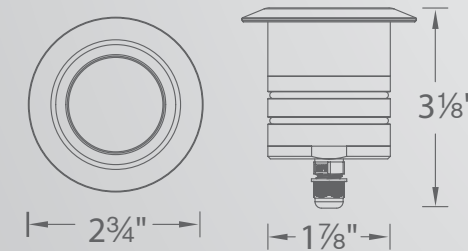

Ordering Chart

12V

2031-30

Fixture Finish Options:

SS *Stainless Steel*

Example: **2031-30SS**

Input	Power	Brightness	Beam Angle	Color Temp	CRI	Rated Life
9-15VAC	4.1W / 6.6VA	245 lm	25°	3000K	85	70,000 hours