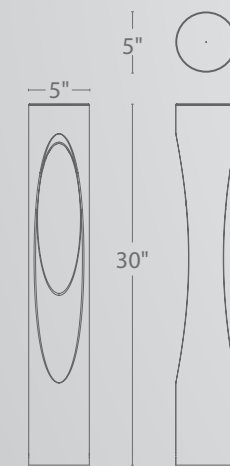

Input	Power	Brightness	Color Temp	CRI	Dimming	Rated Life
12V	9-15VAC	7.8W / 8.5VA	Up to 180lm	2700K, 3000K	90	MLV only	60,000 hours
<i>Transformer Required (order separately)</i>							
120V	120V	12.5W	Up to 350lm	2700K, 3000K	90	TRIAC or ELV	60,000 hours
277V	277V	13.2W	Up to 370lm	2700K, 3000K	90	ELV only	60,000 hours

SCOOP 12V/120V/277V BOLLARD

Even illumination front and back