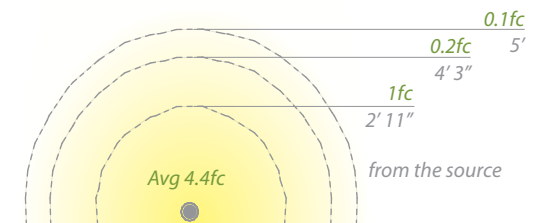

Accessories

9" Mounting Stake	14" Mounting Stake	Surface Mount Flange/Stake	Guardian Mount
9000-ST9-BZ	9000-ST14-BZ	5000-SCP-BK 5000-SCP-BZ	9000-SP9-BZ

14" Mounting stake, 6 foot lead wire, and direct burial gel filled wire nuts included
Transformer Required (order separately)
*See Accessories page for more detail