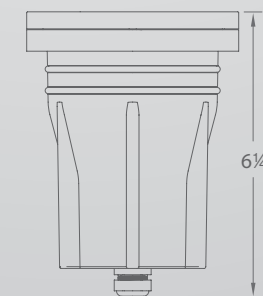

Accessories

Non-Slip Lens	Rock Guard	Optics	Concrete Pour Kit
5030-NSLEN-CL	5030-GRD-BZ 5030-GRD-BBR	LENS-25-AMB LENS-25-GRN LENS-25-RED LENS-25-BLU LENS-25-FR LENS-25-HCL	5030-PIP-PVC

6' lead wire and direct burial gel filled wire nuts (12V) or standard wire nuts (120V) included