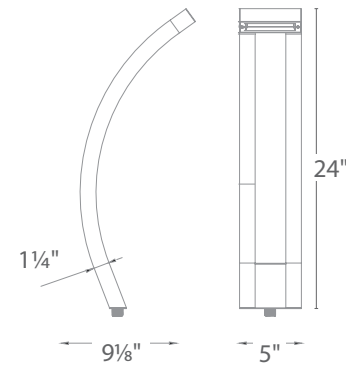

SLIDE PATH

- Sleek linear design blends seamlessly into pathways while providing soft, even illumination
- Factory sealed, watertight fixtures
- Constant output for 9V-15V input

6311

6321

6311

6321

Ordering Chart