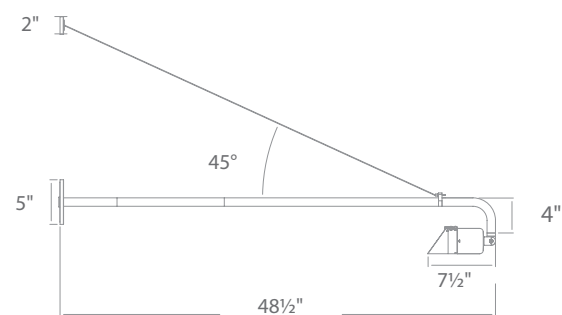

Endurance® WALL-MOUNTED SPOTLIGHT

DESIGNED FOR SIGN OR WALL-MOUNTED LIGHTING IN ANY DIRECTION

SINGLE WP-LED514

Ordering Chart
120V

Fixture Finish Options:

WP-LED514-30	aBK	Architectural Black
WP-LED514-40	aBZ	Architectural Bronze
	aGH	Architectural Graphite
	aWT	Architectural White

Example: **WP-LED514-30-ABK**

Input	Power	Brightness	Color Temp	CRI	Dimming	Rated Life
120V	15W	Up to 1140 lm	3000K, 4000K	85	100% - 10% ELV	50,000 hours

Safety cable recommended for extensions over 36"

DOUBLE WP-LED529

Input	Power	Brightness	Color Temp	CRI	Dimming	Rated Life
120V	30W	Up to 1140 lm x2	3000K, 4000K	85	100% - 10% ELV	50,000 hours

Ordering Chart
120V

Fixture Finish Options:

WP-LED529-30	aBK	Architectural Black
WP-LED529-40	aBZ	Architectural Bronze
	aGH	Architectural Graphite
	aWT	Architectural White

Example: **WP-LED529-30-AWT**

PHOTOMETRICS

Beam Setting	Power	15W Per Head	
		Distance	Foot Candles / Beam Diameter
15°	2ft	1035.8fc	0.5ft
	3ft	460.3fc	1.0ft
	4ft	258.9fc	1.0ft
25°	2ft	600.0fc	1.0ft
	3ft	266.7fc	1.5ft
	4ft	150.0fc	2.0ft
40°	2ft	378.0fc	1.5ft
	3ft	168.0fc	2.0ft
	4ft	94.5fc	3.0ft
60°	2ft	218.8fc	2.5ft
	3ft	92.7fc	3.5ft
	4ft	54.7fc	4.5ft