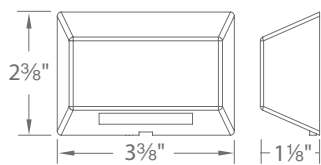

6' lead wire and direct burial gel filled wire nuts included
Transformer Required (order separately)
See photometric data on page 123

STEP LIGHTS

Designed with architectural aesthetics and performance in mind, Step Lights offer a sleek profile and fit into a standard junction box. Constructed of marine grade stainless steel suitable for coastal environments.