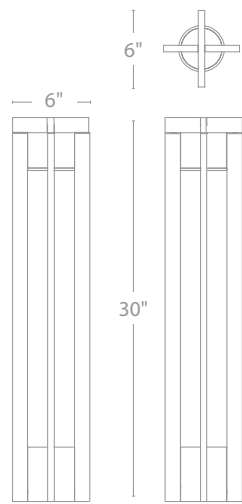

CHAMBER 12V/120V/277V (CHECK VOLTAGE) BOLLARD

- Sleek linear design blends seamlessly into pathways while providing soft, even illumination
- Factory sealed, watertight fixtures
- Constant output for 9V-15V input