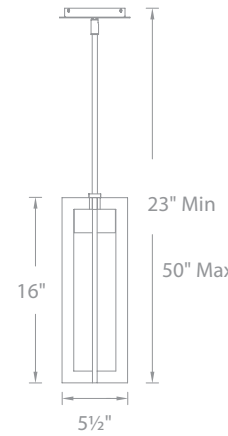

CHAMBER 120V/277V (CHECK VOLTAGE)
16" OUTDOOR PENDANT & 20" OUTDOOR POST MOUNT