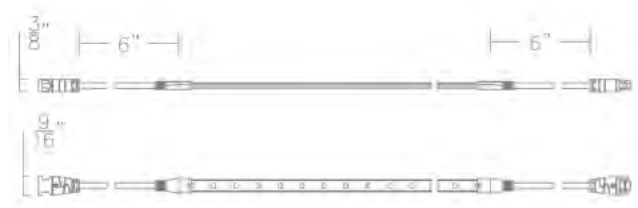

Accessories	Invisiled Outdoor Lead Wire	Invisiled Outdoor Power Connector Kit with Wire Jacket and Silicone Sealant	Invisiled Outdoor Tape to Tape Y Connector	Wet Rated Tape End Cap with Silicone Sealant	Invisiled Outdoor Surface Mounting Clip	Invisiled Outdoor Edge Mounting Clip.
Invisiled Outdoor Joiner Cable	T24-WE-BO12-BK T24-WE-BO72-BK	T24-WE-EX2-006-BK	T24-WE-Y-BK	T24-WE-EC	LED-TO24-C1	LED-TO24-C2
T24-WE-IC-002-BK T24-WE-IC-006-BK T24-WE-IC-012-BK T24-WE-IC-036-BK T24-WE-IC-072-BK T24-WE-IC-144-BK T24-WE-IC-240-BK