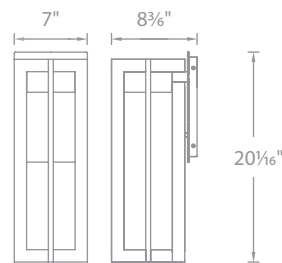

CHAMBER 120V/277V (CHECK VOLTAGE)
16", 20" & 25" OUTDOOR WALL SCNCE

- Solid aluminum construction with weather-resistant finish
- Minimal mounting hardware for easy installation
- Light engine is factory sealed for maximum protection from the elements
- No transformer or driver required

WS-W48620

Ordering Chart

Sconce	Fixture Finish Options:
WS-W48616	BK Black
WS-W48620	BZ Bronze
WS-W48625	

Example: WS-W48616-BK

For 277V, add an "F" before the finish: WS-W48616F-BK

Bold Mid-Century Modern look with intersecting aluminum frames and cutting-edge LED light.

	Input	Power	Brightness	Color Temp	CRI	Dimming	Rated Life
16"	120V (277V special order)	12W	255lm	3000K	90	100% -10% ELV	50,000 hours
20"	120V (277V special order)	18W	519lm	3000K	90	100% -10% ELV	50,000 hours
25"	120V (277V special order)	22W	605lm	3000K	90	100% -10% ELV	50,000 hours

CHAMBER 120V/277V (CHECK VOLTAGE)
16" OUTDOOR PENDANT & 20" OUTDOOR POST MOUNT

Ordering Chart

Pendant	Post Mount	Fixture Finish Options:
PD-W48616	PM-W48620	BK Black
		BZ Bronze

Example: PD-W48616-BK

For 277V, add an "F" before the finish: PD-W48616F-BK

	Input	Power	Brightness	Color Temp	CRI	Dimming	Rated Life
16"	120V	12W	372lm	3000K	90	100% -10% ELV	50,000 hours
20"	120V (277V special order)	17.5W	634lm	3000K	90	100% -10% ELV	50,000 hours