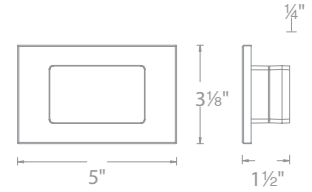

Mounts Vertically or Horizontally

Input	Power	Brightness	Color Temp	CRI	Dimming	Rated Life
12V	2W / 3.1VA	Up to 28 lm	2700K, 3000K & Amber	90	100%-10% MLV	60,000 hours
<i>Transformer Required (order separately)</i>						
120V	3.5W	Up to 40 lm	3000K & Amber	90	100%-10% ELV	50,000 hours

- Louvered design shields glare for visual interest
- Die-cast aluminum construction with abrasion-resistant powder-coated finish
- Title 24 Compliant (120V only)

Ordering Chart

12V

4051-27	BK
4051-30	BZ
4051-AM	WT

120V

WL-LED120-C	BK
WL-LED120-AM	BZ
	WT

Ordering Chart

12V

4061-27	BK
4061-30	BZ
4061-AM	WT

120V

WL-LED220-C	BK
WL-LED220-AM	BZ
	WT