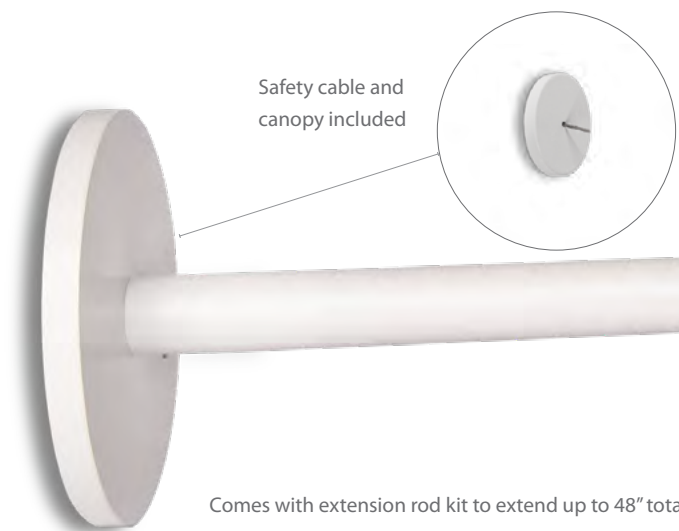

Endurance® WALL-MOUNTED SPOTLIGHT

DESIGNED FOR SIGN OR WALL-MOUNTED LIGHTING IN ANY DIRECTION

SINGLE WP-LED514

Ordering Chart
120V

Fixture Finish Options:

WP-LED514-30	aBK	Architectural Black
WP-LED514-40	aBZ	Architectural Bronze
	aGH	Architectural Graphite
	aWT	Architectural White