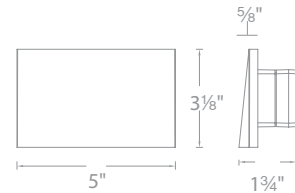

12V & 120V RECTANGULAR STEP & WALL LIGHTS

LANDSCAPE

- Fluid decorative profile with full cut-off illumination
- Die-cast aluminum construction with abrasion-resistant powder-coated finish
- Title 24 Compliant (120V only)

Ordering Chart

12V

4031-27	BK
4031-30	BZ
4031-AM	WT

120V

WL-LED110-C	BN
WL-LED110-AM	BK
	BZ
	WT

Fixture Finish Options:

BN	Brushed Nickel on AL
BK	Black on Aluminum
BZ	Bronze on Aluminum
WT	White on Aluminum

Example: **WL-LED110-C-BK**