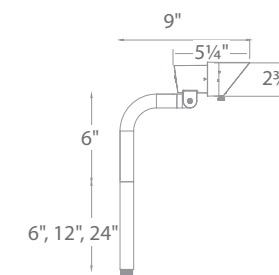

Shown with gutter mount bracket accessory

Continuously adjustable brightness control

Single and Double stem mount available. See next page

MINI ACCENT PATH

 1838 listed  IP66 PATENTED

6111

6211

- Includes 6", 12" and 24" extensions
- 10°-50° beam adjustability
- Continuously adjustable beam angles and brightness control
- Detachable shroud
- Constant output for 9V-15V input