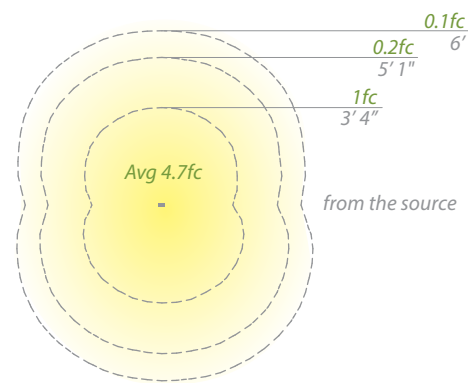

Mounting accessory included

Ordering Chart

12V	120V	277V	Fixture Finish Options:	
6641-27	6642-27	6643-27	BK	Black on Aluminum
6641-30	6642-30	6643-30	BZ	Bronze on Aluminum

Example: **6643-27BK**

	Input	Power	Brightness	Color Temp	CRI	Dimming	Rated Life
12V	9-15VAC	5.8W / 6.2VA	Up to 195lm	2700K, 3000K	90	MLV only <i>Transformer Required (order separately)</i>	60,000 hours
120V	120V	12.5W	Up to 470lm	2700K, 3000K	90	TRIAC or ELV	60,000 hours
277V	277V	13.2W	Up to 550lm	2700K, 3000K	90	ELV only	60,000 hours