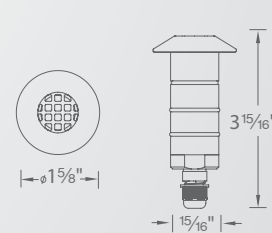

1041-27 BS
1041-30 SS