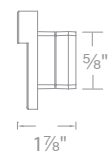

120V

WL-LED140-C	BK
WL-LED140-AM	BZ
	WT

Fixture Finish Options:

BK	Black on Aluminum
BZ	Bronze on Aluminum
WT	White on Aluminum

Example: **WL-LED140-C-BK**

IP66 Rated self contained fixture with various face plates. Fits into a switch box or a 2" x 4" junction box with minimum inside dimensions of 3"L x 2"W x 2.5"D.