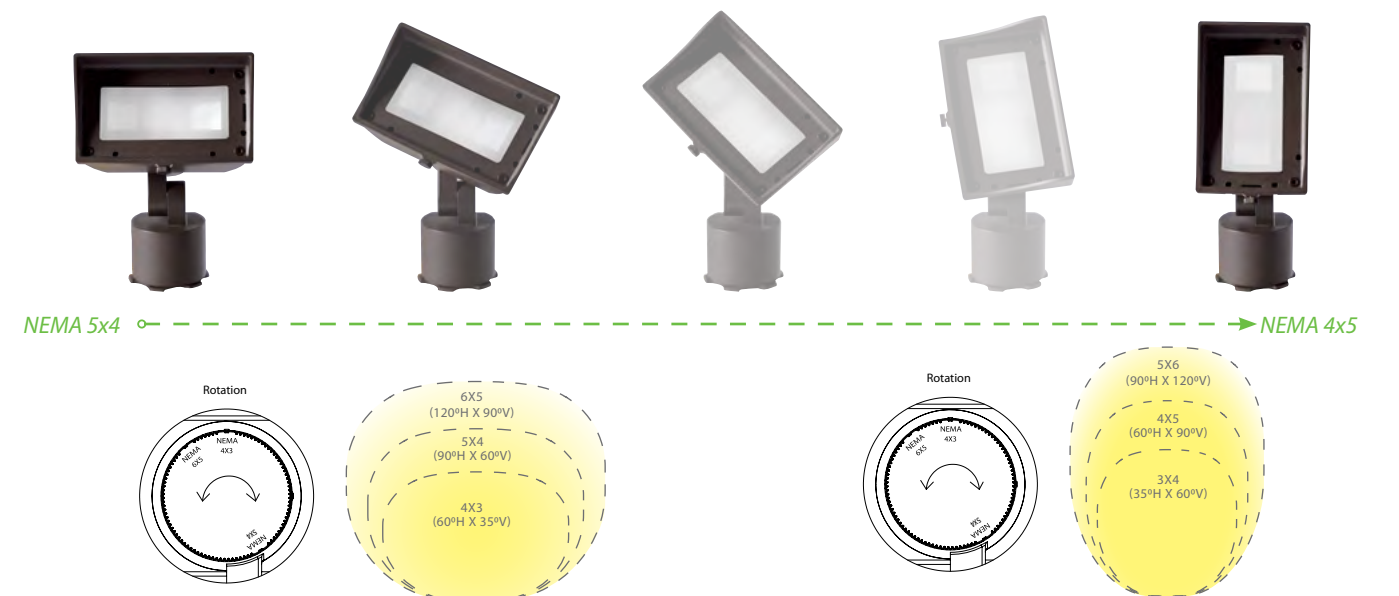

ADJUSTABLE BEAM WALL WASH

LANDSCAPE | WITH BEAM AND INTEGRAL BRIGHTNESS CONTROL

PATENTED  IP66  1838 listed
1598 listed

- Continuously adjustable NEMA beam distribution 3x4 (35°x60°), 4x5 (60°x90°), 5x6 (90°x120°)
- Integral brightness control
- Rotatable fixture head for vertical distribution
- Solid die-cast brass or corrosion resistant aluminum alloy
- Simple to retrofit existing line voltage systems or coordinate well with a new commercial landscape job

See photometric data on page 125

Accessories

Mounting Stake	Surface Mount Flange/Stake	Guardian Mount	Gutter Mount Bracket	Tree Mount Junction Box	Large Tree Mount Canopy Strap	Optics
9000-ST14-BZ	5000-SCP-BK 5000-SCP-BZ 5000-SCP-BBR	9000-SP9-BZ	5000-GM-BK 5000-GM-BZ 5000-GM-WT	5000-TCP-BK 5000-TCP-BZ 5000-TCL-BK 5000-TCL-BZ	5000-TST-BK 5000-STB-BK	LENS-3X5-AMB LENS-3X5-GRN LENS-3X5-RED LENS-3X5-BLU LENS-3X5-FR LENS-3X5-SPR LENS-3X5-BEL 5221-HCL

14" Mounting stake (12V), detachable shroud, 6' lead wire and direct burial gel filled wire nuts (12V) included

*See Accessories page for more detail

ADJUSTABLE BEAM WALL WASH LANDSCAPE

Architectural beam distributions from 3x4 to 4x5 to 5x6 proportions and everything in between. Always a uniform wide beam wash of light.