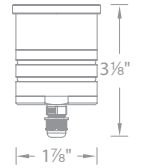

2" Ground Hood
Beam Angle:
Asymmetrical

2081-27 BS
2081-30 SS

2" Slim Round

2011-27 BS
2011-30 SS

2" Slim Round with Honeycomb Louver

2012-27 BS
2012-30 SS

2" Round

2021-27 BS
2021-30 SS