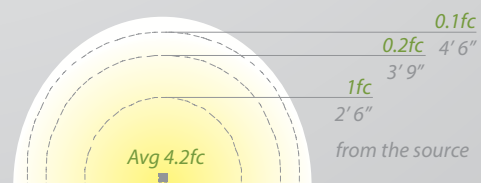

Accessories

9" Mounting Stake	14" Mounting Stake	Surface Mount Flange/Stake	Guardian Mount
9000-ST9-BZ	9000-ST14-BZ	5000-SCP-BK 5000-SCP-BZ	9000-SP9-BZ

14" Mounting stake, 6 foot lead wire, and direct burial gel filled wire nuts included
Transformer Required (order separately)
*See Accessories page for more detail