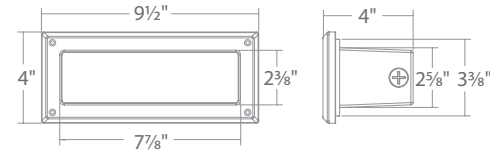

OPEN ILLUMINATION BRICK LIGHT

WL-5105 *Opal*

Input	Power	Brightness	Color Temp	CRI	Dimming	Rated Life
120V	5.5W	Up to 45 lm	3000K	90	100% - 10% ELV	80,000 hours

Ordering Chart

120V

Fixture Finish Options:

WL-5105-30

- **aBK** Architectural Black
- **aBZ** Architectural Bronze
- **aGH** Architectural Graphite
- **aWT** Architectural White

Example: **WL-5105-30-AWT**

LOW GLARE BRICK LIGHT

WL-5205 *Louver*

- Option to easily retrofit Hadco or Kichler incandescent brick lights using the existing housings
- Factory-sealed LED light engine
- Die-cast aluminum construction
- 120V direct wire - no driver needed