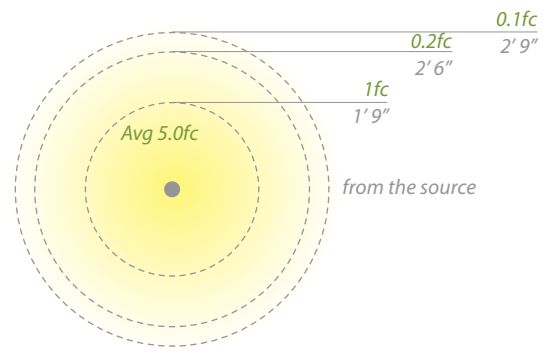

*Transformer Required (order separately)

*See Accessories page for more detail

LINEAR PATH LIGHT
LANDSCAPE

**INTERPATH
AREA LIGHT**

Input	Power	Brightness	Color Temp	CRI	Rated Life
9 - 15VAC	2.5W - 2.7VA	Up to 100lm	2700K, 3000K	90	60,000 hours