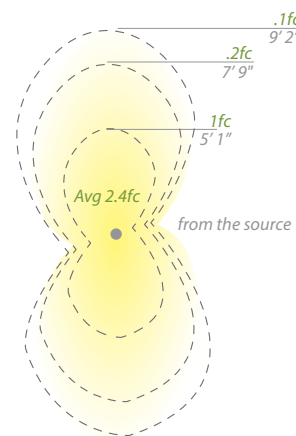

Recommended spacing for installation:
(120V, 277V) 6612, 6613

- Residential: 6.5 to 7.5ft
- Commercial: 4.5 to 5.5ft

Mounting accessory included
12V   120V/277V

SCOOP 12V/120V/277V (CHECK VOLTAGE) BOLLARD

- Sleek linear design blends seamlessly into pathways while providing soft, even illumination front and back
- Factory sealed, watertight fixtures
- Constant output for 9V-15V input
- Mounting accessories included

Ordering Chart

12V	120V	277V	Fixture Finish Options:	
6611-27	6612-27	6613-27	BK	<i>Black on Aluminum</i>
6611-30	6612-30	6613-30	BZ	<i>Bronze on Aluminum</i>

Example: **6613-27BK**