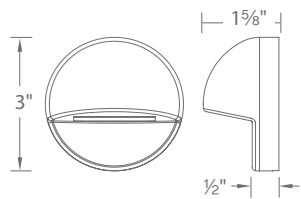

Ordering Chart

3011-27
3011-30

Fixture Finish Options:

3021-27
3021-30
BK Black on Aluminum
BZ Bronze on Aluminum
BBR Bronze on Brass
WT White on Aluminum

Example: 3021-27BK

Input	Power	Brightness	Color Temp	CRI	Rated Life
9 - 15VAC	2.8W - 4.6VA	60lm	2000K, 3000K	90	50,000 hours