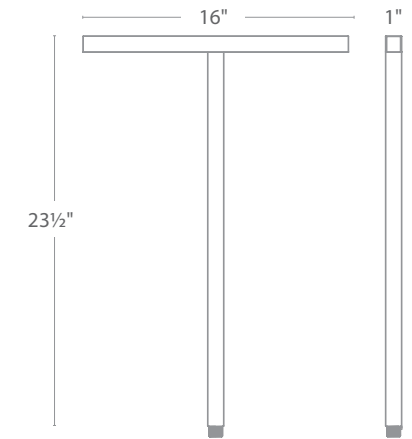

BALANCE DOUBLE PATH

- Sleek linear design blends seamlessly into pathways while providing soft, even illumination
- Recommended spacing for installation:
Residential: 11 to 13ft
Commercial: 7 to 9ft
- Factory sealed, watertight fixtures
- Constant output for 9V-15V input