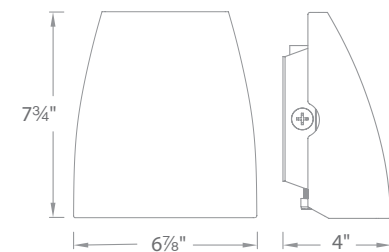

Input	Power	Brightness	Color Temp	CRI	Dimming	Rated Life
120V-277V	19W/27W/35W	1390/2075/2750 lm	3000K	85	100% - 10% ELV or 0-10V	100,000 hours

MOTION SENSOR (120V)

Available in 3 complementary colors

- **MS-120-BZ** Bronze
- **MS-120-GY** Gray
- **MS-120-WT** White

PHOTOSENSOR (120V)

Available in 3 complementary colors

- **PC-120-BZ** Bronze
- **PC-120-GY** Gray
- **PC-120-WT** White