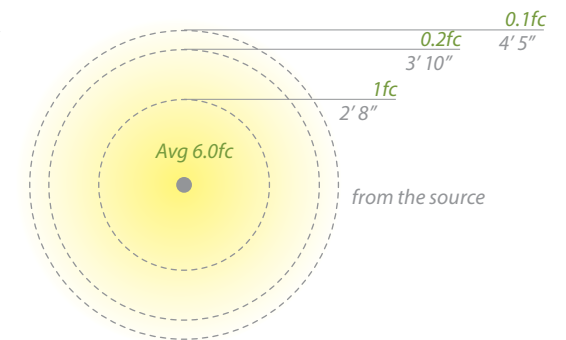

Accessories

9" Mounting Stake	14" Mounting Stake	Surface Mount Flange/Stake	Guardian Mount
9000-ST9-BZ	9000-ST14-BZ	5000-SCP-BK 5000-SCP-BZ 5000-SCP-BBR	9000-SP9-BZ

Mounting stake, 6 foot lead wire, and direct burial gel filled wire nuts included
Transformer Required (order separately)
*See Accessories page for more detail