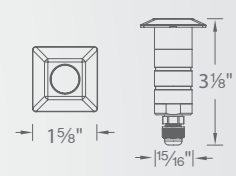

1" RECESSED INGROUND + INDICATOR LANDSCAPE

1" APERTURE

- Factory sealed watertight fixtures
- Solid stainless steel construction
- Options for use in outdoor downlight applications
- Constant output for 9V-15V input
- 100%-10% dimming - see specification sheet for list of tested dimmers
- Transformer Required (order separately)

Fixture Finish Options:

BS Bronze Stainless Steel
SS Stainless Steel

Example: **1011-30SS**

1011-27 BS
1011-30 SS

1021-27 BS
1021-30 SS

1051-27 BS
1051-30 SS

1" Scoop

1061-27 BS
1061-30 SS

6' Lead Wire included

1031-27 BS
1031-30 SS

Optional spring clip accessory included

1041-27 BS
1041-30 SS

Optional spring clip accessory included

Input	Power	Brightness	Beam Angle	Color Temp	CRI	Rated Life
9-15VAC	1.9W / 3VA	Up to 80 lm	50° (When an open top is used)	2700K, 3000K	85	70,000 hours

Accessories
1" Concrete Pour Kit
1000-CON-PVC

Transformer Required (order separately)
*See Accessories page for more detail

2" RECESSED INGROUND + INDICATOR LANDSCAPE

2" APERTURE

- Factory sealed watertight fixtures
- Solid stainless steel construction
- Constant output for 9V-15V input
- 10%-100% dimming - see specification sheet for list of tested dimmers
- Available concrete pour kit with 18" PVC pipe which can be field shortened
- Optional spring clip accessory included

2081-27 BS
2081-30 SS

2011-27 BS
2011-30 SS

2012-27 BS
2012-30 SS

2021-27 BS
2021-30 SS

2022-27 BS
2022-30 SS

2051-27 BS
2051-30 SS

2052-27 BS
2052-30 SS

2111-27 BS
2111-30 SS

2101-27 BS
2101-30 SS

2091-27 BS
2091-30 SS

2071-27 BS
2071-30 SS

2131-27 BS
2131-30 SS

Input	Power	Brightness	Beam Angle	Color Temp	CRI	Rated Life
9-15VAC	4.1W / 6.6VA	Up to 245 lm	30° (When an open top is used)	2700K, 3000K	85	70,000 hours

*Optional spring clip accessory included. 6' Lead Wire included.