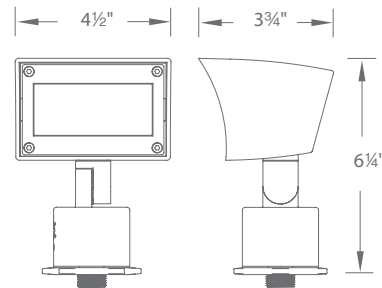

Ordering Chart

12V	120V	Fixture Finish Options:	
5021-27 5021-30	5022-30	BK BZ BBR	<i>Black on Aluminum</i> <i>Bronze on Aluminum</i> <i>Bronze on Brass</i>

Example: **5021-30BK**

	Input	Power	Brightness	Beam Angle	Color Temp	CRI	Rated Life
12V	9 - 15VAC	1W - 18W 2VA - 23VA	190lm - 980lm	15° upward (50° by 80°)	2700K, 3000K	85	70,000 hours
<i>Transformer Required (order separately)</i>							
120V	110V - 120VAC	3.5W - 14.5W	95lm - 855lm	15° upward (50° by 80°)	3000K	85	45,000 hours

See photometric data on page 124

Accessories

Mounting Stake	Power Stake	Surface Mount Flange/Stake	Guardian Mount	Gutter Mount Bracket	Tree Mount Junction Box	Large Tree Mount Canopy Strap
9000-ST9-BZ 9000-ST14-BZ	M6000-STAKE	5000-SCP-BK 5000-SCP-BZ 5000-SCP-BBR	9000-SP9-BZ	5000-GM-BK 5000-GM-BZ 5000-GM-WT	5000-TCP-BK 5000-TCP-BZ 5000-TCL-BK 5000-TCL-BZ	5000-TST-BK 5000-STB-BK

9" Mounting stake (12V), detachable shroud, 6' lead wire and direct burial gel filled wire nuts (12V) included
*See Accessories page for more detail

Extension Rods	Rod L -Coupler	Optics
5000-X04-BZ,BK,BBR 5000-X08-BZ,BK,BBR 5000-X12-BZ,BK,BBR 5000-X18-BZ,BK,BBR 5000-X24-BZ,BK,BBR	5000-LCO-BK 5000-LCO-BZ	LENS-2X4-AMB LENS-2X4-GRN LENS-2X4-RED LENS-2X4-BLU LENS-2X4-FR LENS-2X4-SPR 5021-HCL

1838 listed IP66 CCT PATENTED