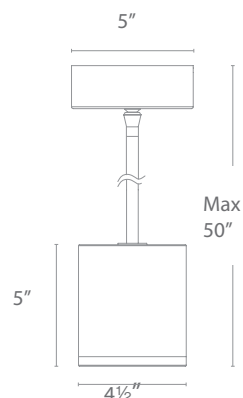

TUBE DECORATIVE PENDANT & CEILING MOUNTS

PENDANT

- Die-cast aluminum construction
- Hang straight swivel
- Three 12" and one 6" down rods included