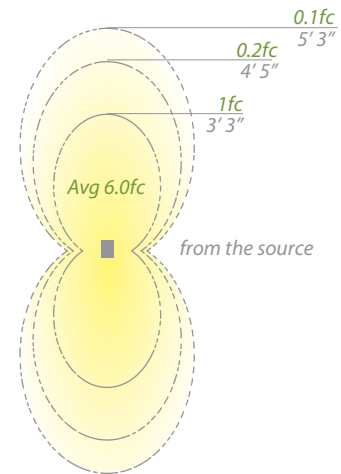

Shown without plate Shown with plate

Mounting accessory included
12V

M6000-STAKE

Single direction illumination with back plate

Input	Power	Brightness	Color Temp	CRI	Rated Life
9-15VAC	7.2W / 7.6VA	115lm	2700K, 3000K	90	60,000 hours