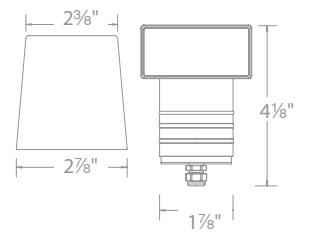

2" Ground Hood
Beam Angle:
Asymmetrical

2081-27 BS
2081-30 SS