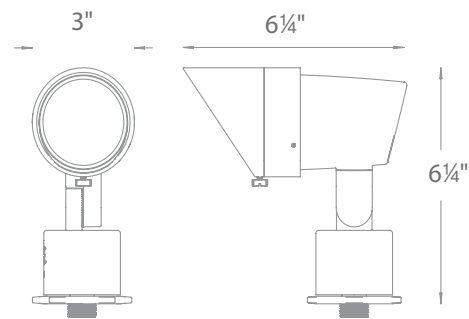

Input	Power	Brightness	Beam Angle	Color Temp	CRI	Rated Life
12V	9 - 15VAC	1W - 18W 2VA - 23VA	50lm - 1160lm	10° - 60°	2700K, 3000K, 4000K	85	70,000 hours
120V	110V - 120VAC	3.5W - 14.5W	100lm - 900lm	15° - 60°	3000K	85	45,000 hours

Transformer Required (order separately)

See photometric data on page 117 / 118