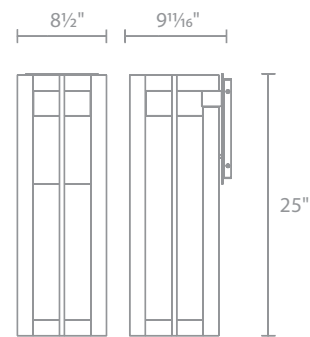

WS-W48625

Ordering Chart

Sconce	Fixture Finish Options:
WS-W48616	BK Black
WS-W48620	BZ Bronze
WS-W48625	

Example: WS-W48616-BK

For 277V, add an "F" before the finish: WS-W48616F-BK

Bold Mid-Century Modern look with intersecting aluminum frames and cutting-edge LED light.

	Input	Power	Brightness	Color Temp	CRI	Dimming	Rated Life
16"	120V (277V special order)	12W	255lm	3000K	90	100% -10% ELV	50,000 hours
20"	120V (277V special order)	18W	519lm	3000K	90	100% -10% ELV	50,000 hours
25"	120V (277V special order)	22W	605lm	3000K	90	100% -10% ELV	50,000 hours