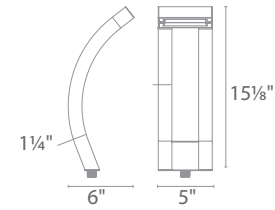

SLIDE PATH

- Sleek linear design blends seamlessly into pathways while providing soft, even illumination
- Factory sealed, watertight fixtures
- Constant output for 9V-15V input

6311

6321

6311

6321

Ordering Chart