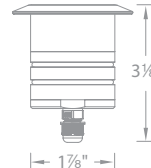

2022-27 BS
2022-30 SS

2" Square