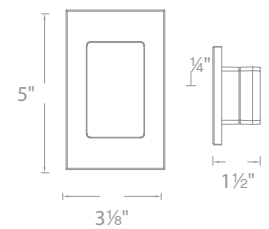

Mounts Vertically or Horizontally

Input	Power	Brightness	Color Temp	CRI	Dimming	Rated Life
12V	2W / 3.1VA	Up to 28 lm	2700K, 3000K & Amber	90	100%-10% MLV	60,000 hours
<i>Transformer Required (order separately)</i>						
120V	3.5W	Up to 40 lm	3000K & Amber	90	100%-10% ELV	50,000 hours

- Louvered design shields glare for visual interest
- Die-cast aluminum construction with abrasion-resistant powder-coated finish
- Title 24 Compliant (120V only)

Ordering Chart

12V

4051-27	BK
4051-30	BZ
4051-AM	WT

120V

WL-LED120-C	BK
WL-LED120-AM	BZ
	WT

Ordering Chart

12V

4061-27	BK
4061-30	BZ
4061-AM	WT

120V

WL-LED220-C	BK
WL-LED220-AM	BZ
	WT