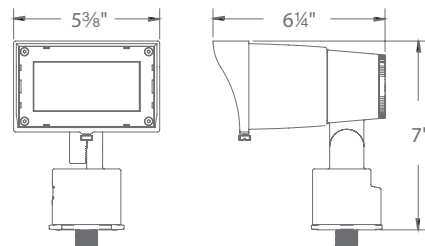

Ordering Chart

12V	120V	Fixture Finish Options:	
5221-27 5221-30	5222-27 5222-30	BK BZ BBR	<i>Black on Aluminum</i> <i>Bronze on Aluminum</i> <i>Bronze on Brass</i>

Example: **5221-30BK**

	Input	Power	Brightness	Beam Angle	Color Temp	CRI	Rated Life
12V	9 - 15VAC	3W - 25W 4.4VA - 27.8VA	200lm - 1500lm	Assorted NEMA distributions	2700K, 3000K	85	70,000 hours
					<i>Transformer Required (order separately)</i>		
120V	110V - 120VAC	3W - 25W	200lm - 1550lm	Assorted NEMA distributions	2700K, 3000K	85	45,000 hours

See photometric data on page 125

Accessories

Mounting Stake	Surface Mount Flange/Stake	Guardian Mount	Gutter Mount Bracket	Tree Mount Junction Box	Large Tree Mount Canopy Strap	Optics
9000-ST14-BZ	5000-SCP-BK 5000-SCP-BZ 5000-SCP-BBR	9000-SP9-BZ	5000-GM-BK 5000-GM-BZ 5000-GM-WT	5000-TCP-BK 5000-TCP-BZ 5000-TCL-BK 5000-TCL-BZ	5000-TST-BK 5000-STB-BK	LENS-3X5-AMB LENS-3X5-GRN LENS-3X5-RED LENS-3X5-BLU LENS-3X5-FR LENS-3X5-SPR LENS-3X5-BEL 5221-HCL

14" Mounting stake (12V), detachable shroud, 6' lead wire and direct burial gel filled wire nuts (12V) included

*See Accessories page for more detail