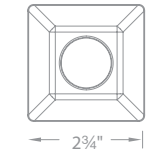

2051-27 BS
2051-30 SS

2" Square with Honeycomb Louver