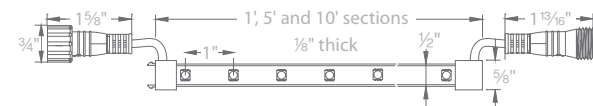

24VDC SUBMERSIBLE OUTDOOR RGB LANDSCAPE TAPE LIGHTING