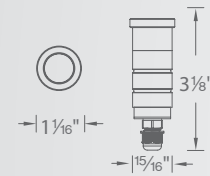

Fixture Finish Options:

BS Bronze Stainless Steel
SS Stainless Steel

Example: **1011-30SS**

1" Slim Round

1011-27 BS
1011-30 SS

1" Round

1021-27 BS
1021-30 SS

1" Square