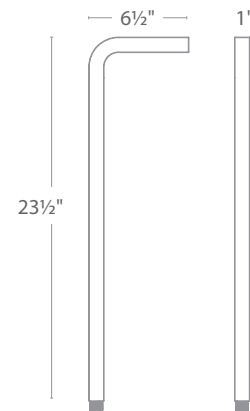

- Sleek linear design blends seamlessly into pathways while providing soft, even illumination
- Recommended spacing for installation :
Residential: 11 to 13ft
Commercial: 7 to 9ft
- Factory sealed, watertight fixtures
- Constant output for 9V-15V input