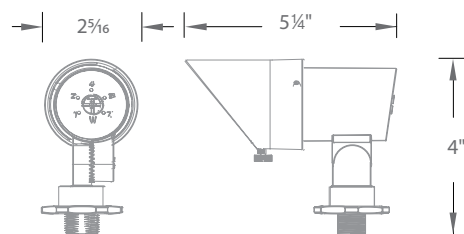

Ordering Chart

12V	Fixture Finish Options:
5111-27	BK Black on Aluminum
5111-30	BZ Bronze on Aluminum
	BBR Bronze on Brass
	WT White on Aluminum

Example: **5111-30BK**

Input	Power	Brightness	Beam Angle	Color Temp	CRI	Rated Life
9 - 15VAC	1W - 7W 2VA - 7.6VA	45lm - 365lm	10° - 50°	2700K, 3000K	85	70,000 hours

9" Mounting stake (12V), detachable shroud, 6' lead wire and direct burial gel filled wire nuts (12V) included
Transformer Required (order separately)
See photometric data on page 120

Accessories

5" Long Shroud	Mini Accent Snoot	Mounting Stake	Power Stake	Surface Mount Flange/Stake	Guardian Mount	Gutter Mount Bracket	Tree Mount Junction Box
5111-LSHR-BK	5111-SNOOT-BK	9000-ST9-BZ	M6000-STAKE	5000-SCP-BK	9000-SP9-BZ	5000-GM-BK	5000-TCP-BK
5111-LSHR-BZ	5111-SNOOT-BZ	9000-ST14-BZ		5000-SCP-BZ		5000-GM-BZ	5000-TCP-BZ
5111-LSHR-BBR	5111-SNOOT-BBR			5000-SCP-BBR		5000-GM-WT	5000-TCL-BK 5000-TCL-BZ

*See Accessories page for more detail

Large Tree Mount Canopy Strap	Extension Rods	Optics
5000-TST-BK 5000-STB-BK	5000-X04-BZ,BK,BBR 5000-X08-BZ,BK,BBR 5000-X12-BZ,BK,BBR 5000-X18-BZ,BK,BBR 5000-X24-BZ,BK,BBR	LENS-16-AMB LENS-16-GRN LENS-16-RED LENS-16-BLU LENS-16-FR LENS-16-SPR LENS-16-BEL 5111-HCL

Shown with gutter mount bracket accessory

Continuously adjustable brightness control

Single and Double stem mount available. See next page