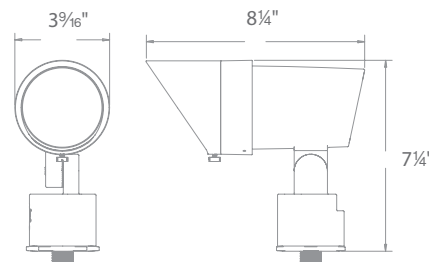

Ordering Chart

12V	120V	Fixture Finish Options:	
5211-27	5212-30	BK	Black on Aluminum
5211-30	5212-40	BZ	Bronze on Aluminum
5211-40		BBR	Bronze on Brass

Example: **5211-30BK**

	Input	Power	Brightness	Beam Angle	Color Temp	CRI	Rated Life
12V	9 - 15VAC	15W - 33W 21VA - 44VA	740lm - 2000lm	15° - 60°	2700K, 3000K, 4000K	85	45,000 hours
120V	120VAC	13W - 31W 23VA - 48VA	780lm - 2050lm	15° - 60°	3000K, 4000K	85	45,000 hours

Transformer Required (order separately)

See photometric data on page 115 / 116