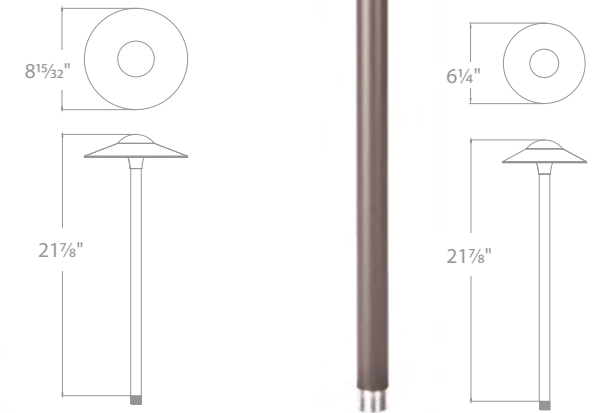

CANOPY AREA LIGHT