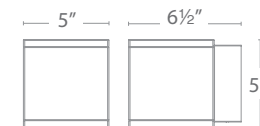

Ordering Chart

120V-277V

WS-W2504 WS-W2505

Example: **WS-W2504-BZ**

Model	Beam Angle	Power	Brightness
WS-W2504 - SINGLE	86°	16W	750lm
WS-W2505 - UP & DOWN	86°	30W	1400lm

Input	Dimming	Color Temp	CRI	Rated Life
120-277V	100% - 10% ELV or 0-10V	3000K	90	70,000 hours