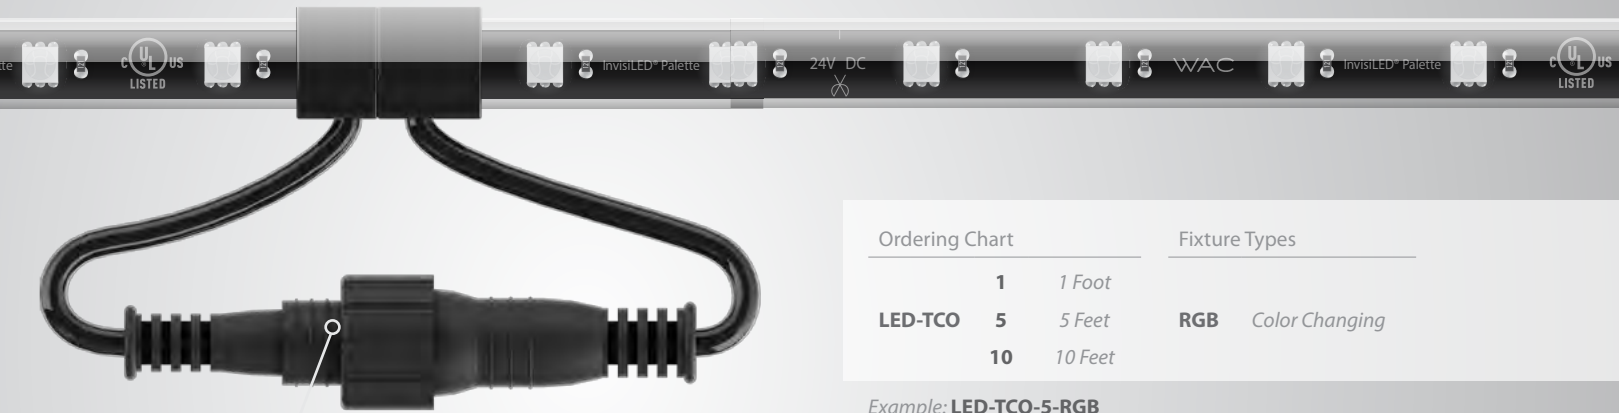

24VDC SUBMERSIBLE OUTDOOR RGB LANDSCAPE TAPE LIGHTING

Double insulated PVC encasement and distinct electrical and mechanical junctions allow for seemingly endless runs that can be powered separately

Ordering Chart		Fixture Types	
	1	1 Foot	
LED-TCO	5	5 Feet	RGB Color Changing
	10	10 Feet	

Example: **LED-TCO-5-RGB**

Power	Brightness	Rated Life
1.5W per foot	40 lm/ft on 3500K setting	50,000 hours

- Variable colors with 3500K White
- DMX and wireless controller option for Palette outdoor system
- Maximum run length of 40 feet
- May be field cut every 6 inches at the end of a run
- Dim with wired controller and wireless controller accessory

CLASS 2 POWER SUPPLY FOR PALETTE OUTDOOR (REQUIRED)

Type	Model	Power	Input	Output	
Remote Wet Location	EN-O24100-RB2-T	96W	120V - 277V AC	24V DC	Includes a 6 foot lead wire

Accessories

3-Way "Y" Connector	4-Way "X" Connector	RGB Joiner Cable	End cap	Clear Channel	Surface Mounting Clip	Edge Mounting Clip	Invisible Clip
LED-TO24-Y-RGB	LED-TO24-X-RGB	LED-TO24-IC6-RGB LED-TO24-IC12-RGB LED-TO24-IC72-RGB LED-TO24-IC120-RGB	LED-TO24-EC	LED-TO24-CH5	LED-TO24-C1	LED-TO24-C2	LED-TO24-C3

DMX Signal Wire DMX Signal Wire

LED-TO24-SW60 LED-TO24-SW120	LED-TO24-MW60 LED-TO24-MW120

*See Accessories page for more detail

CONTROLLER FOR PALETTE OUTDOOR (REQUIRED)

Main Controller (required)		LED-TO24-CM	4 function wired controller
Wireless Controller (required)		LED-TO24-WS	4 function wireless controller
Satellite Controller (optional)		LED-TO24-CS	Connects to Main Controller, adding 40 ft run Compatible with Palette Outdoor