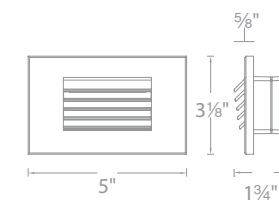

Fixture Finish Options:

BK	Black on Aluminum
BZ	Bronze on Aluminum
WT	White on Aluminum

Example: **WL-LED220-C-BZ**

Input	Power	Brightness	Color Temp	CRI	Dimming	Rated Life
12V	2W / 3.1VA	Up to 17 lm	2700K 3000K Amber	90	100%-10% MLV	60,000 hours
<i>Transformer Required (order separately)</i>						
120V	3.5W	Up to 36 lm	3000K Amber	90	100%-10% ELV	50,000 hours