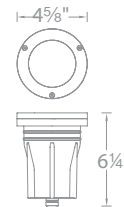

Power	Brightness	Beam Angle	CRI	Color Temp	Rated Life	Listing
3.5W to 11.5W	65lm - 515lm	15° - 60°	85	3000K	45,000 hours	IP-67

See photometric data on page 122