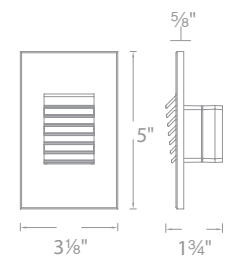

Fixture Finish Options:

BK	Black on Aluminum
BZ	Bronze on Aluminum
WT	White on Aluminum

Example: **WL-LED220-C-BZ**

Input	Power	Brightness	Color Temp	CRI	Dimming	Rated Life
12V	2W / 3.1VA	Up to 17 lm	2700K 3000K Amber	90	100%-10% MLV	60,000 hours
<i>Transformer Required (order separately)</i>						
120V	3.5W	Up to 36 lm	3000K Amber	90	100%-10% ELV	50,000 hours