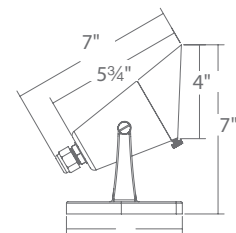

UNDERWATER SPOT
LANDSCAPE