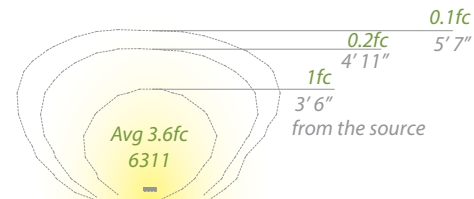

Recommended spacing for installation

6311 Small

- Residential: 7 to 9ft
- Commercial: 4 to 6ft