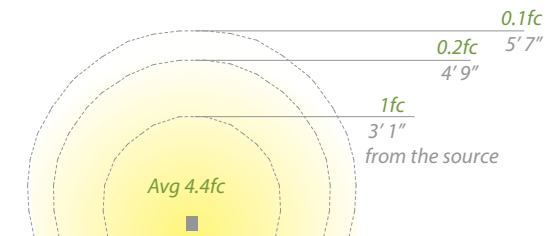

Accessories

9" Mounting Stake	14" Mounting Stake	Surface Mount Flange/Stake	Guardian Mount
9000-ST9-BZ	9000-ST14-BZ	5000-SCP-BK 5000-SCP-BZ 5000-SCP-BBR	9000-SP9-BZ

14" Mounting stake, 6 foot lead wire, and direct burial gel filled wire nuts included
Transformer Required (order separately)
*See Accessories page for more detail