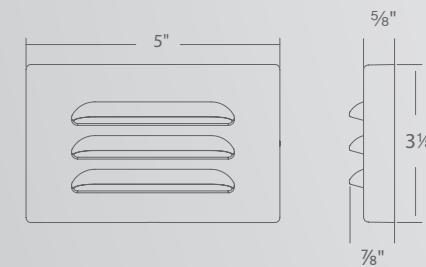

SURFACE MOUNTED STEP LIGHT
LANDSCAPE

UL US
1838 listed

IP66

SURFACE MOUNTED STEP LIGHT LANDSCAPE
LOW PROFILE INSTALLATION

- Slim, low profile design-surface mount installation
- Junction box not required
- Die-cast aluminum or die-cast brass
- Invisible hardware
- 6' lead wire included
- Compatible with WAC® 12V Landscape Transformers (sold separately)

Ordering Chart

12V	Fixture Finish Options:
4901-27	BZ Bronze on Aluminum
4901-30	BK Black on Aluminum
	BBR Bronze on Brass
	WT White on Aluminum

Example: **4901-27BK**

Input	Power	Brightness	Color Temp	CRI	Rated Life
9-15V	8W/12VA	100lm	2700K, 3000K	90	70,000 hours

Ordering Chart

12V	Fixture Finish Options:
4501-27	BZ Bronze on Aluminum
4501-30	BK Black on Aluminum
	BBR Bronze on Brass
	WT White on Aluminum

4501

Input	Power	Brightness	Color Temp	CRI	Rated Life
9-15V	4W/6.5VA	55lm	2700K, 3000K	90	70,000 hours