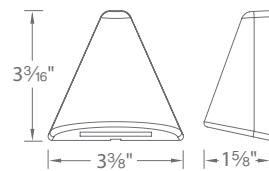

3031

Ordering Chart

12V

Fixture Finish Options:

3031-27
3031-30
BK Black on Aluminum
BZ Bronze on Aluminum
BBR Bronze on Brass
WT White on Aluminum

Example: 3031-27BK

Input	Power	Brightness	Color Temp	CRI	Rated Life
9 - 15VAC	2.8W - 4.6VA	75lm	2000K, 3000K	90	50,000 hours