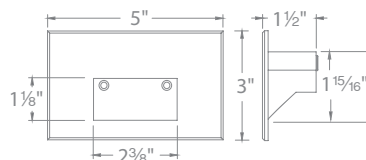

RECTANGLE STEP LIGHTS

Ordering Chart	Fixture Finish Options:
12V	
4011-27 4011-30 4011-AM	BZ Bronze on Aluminum BK Black on Aluminum BBR* Bronze on Brass SS* Cast Stainless Steel WT White on Aluminum
120V	
WL-LED100-C WL-LED100-AM	
Example: 4011-30BZ