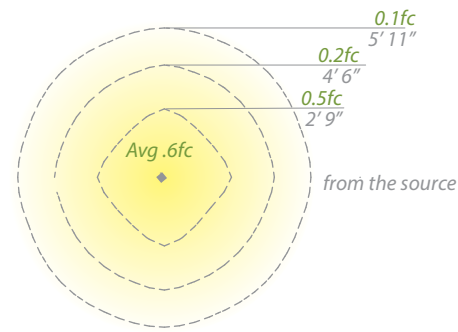

Recommended spacing for installation :
(12V) 6621

- Residential: 12 to 14.5ft
- Commercial: 4 to 6.5ft

Recommended spacing for installation :
(120V, 277V) 6622, 6623

- Residential: 16 to 22ft
- Commercial: 8 to 11ft

Mounting accessory included

12V

120V/277V

TOWER 12V/120V/277V
BOLLARD

TOWER 12V/120V/277V (CHECK VOLTAGE) BOLLARD

- Sleek linear design blends seamlessly into pathways while providing soft, even illumination
- Factory sealed, watertight fixtures
- Constant output for 9V-15V input
- Mounting accessories included

Ordering Chart

12V	120V	277V	Fixture Finish Options:	
6621-27	6622-27	6623-27	BK	Black on Aluminum
6621-30	6622-30	6623-30	BZ	Bronze on Aluminum

Example: **6623-27BK**

	Input	Power	Brightness	Color Temp	CRI	Dimming	Rated Life
12V	9-15VAC	5.8W / 6.2VA	Up to 170lm	2700K, 3000K	90	MLV only <i>Transformer Required (order separately)</i>	60,000 hours
120V	120V	12.5W	Up to 430lm	2700K, 3000K	90	TRIAC or ELV	60,000 hours
277V	277V	13.2W	Up to 470lm	2700K, 3000K	90	ELV only	60,000 hours