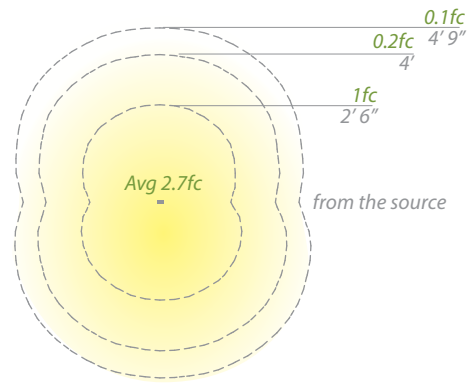

ARCHETYPE 12V/120V/277V (CHECK VOLTAGE)
BOLLARD

- Sleek linear design blends seamlessly into pathways while providing soft, even illumination

Recommended spacing for installation :
(12V) 6641

- Residential: 11.5 to 14ft
- Commercial: 7 to 9ft