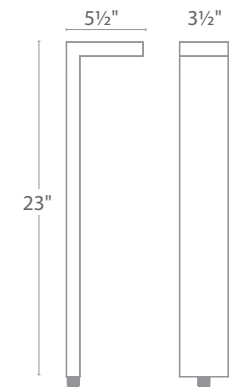

AREA LED LIGHT

- Broad appeal makes this fixture suitable for varying landscape designs
- Recommended spacing for installation :
  Residential: 11 to 13ft
  Commercial: 7 to 9ft
- IP66 Rated, protected against high-pressure water jets
- Factory sealed, watertight fixtures
- Solid brass or corrosion resistant aluminum alloy
- Constant output for 9V-15V input

Ordering Chart

12V	Fixture Finish Options:	
6011-27	BK	Black on Aluminum
6011-30	BZ	Bronze on Aluminum
	BBR	Bronze on Brass

Example: **6011-27BZ**

Input	Power	Brightness	Color Temp	CRI	Rated Life
9-15VAC	5.8W / 9.4VA	Up to 150lm	2700K, 3000K	90	60,000 hours

Accessories

9" Mounting Stake	14" Mounting Stake	Surface Mount Flange/Stake	Guardian Mount
9000-ST9-BZ	9000-ST14-BZ	5000-SCP-BK 5000-SCP-BZ	9000-SP9-BZ

Mounting stake, 6 foot lead wire, and direct burial gel filled wire nuts included
Transformer Required (order separately)
*See Accessories page for more detail

LEDGE PATH

- Sleek linear design blends seamlessly into pathways while providing soft, even illumination
- Recommended spacing for installation:
  Residential: 8 to 10ft
  Commercial: 5 to 7ft
- Factory sealed, watertight fixtures
- Constant output for 9V-15V input

Ordering Chart

12V	Fixture Finish Options:	
6081-27	BK	Black on Aluminum
6081-30	BZ	Bronze on Aluminum

Example: **6081-27BZ**

Input	Power	Brightness	Color Temp	CRI	Rated Life
9-15VAC	3.0W / 4.5VA	Up to 105lm	2700K, 3000K	90	60,000 hours

Accessories

9" Mounting Stake	14" Mounting Stake	Surface Mount Flange/Stake	Guardian Mount
9000-ST9-BZ	9000-ST14-BZ	5000-SCP-BK 5000-SCP-BZ 5000-SCP-BBR	9000-SP9-BZ

14" Mounting stake, 6 foot lead wire, and direct burial gel filled wire nuts included
Transformer Required (order separately)
*See Accessories page for more detail