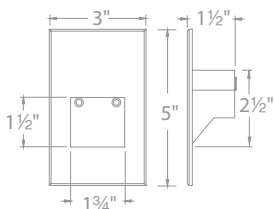

Ordering Chart	Fixture Finish Options:
12V	
4021-27 4021-30 4021-AM	BZ Bronze on Aluminum BK Black on Aluminum SS* Cast Stainless Steel WT White on Aluminum
120V	
WL-LED200-C WL-LED200-AM	
Example: 4021-30BK	

	Input	Power	Brightness	Color Temp	CRI	Rated Life
12V	9-15VAC	2W / 3.1VA	Up to 38 lm	2700K & 3000K & Amber	90	60,000 hours
120V	110-120VAC	3.5W	Up to 65 lm	3000K	90	54,000 hours

*BBR finish available for 4011 model only
*Cast Stainless Steel finish is only available in 3000K and Amber colors.