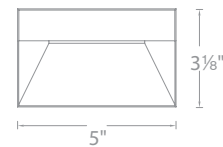

120V

WL-LED140-C	BK
WL-LED140-AM	BZ
	WT

Fixture Finish Options:

BK	Black on Aluminum
BZ	Bronze on Aluminum
WT	White on Aluminum

Example: **WL-LED140-C-BK**

IP66 Rated self contained fixture with various face plates. Fits into a switch box or a 2" x 4" junction box with minimum inside dimensions of 3"L x 2"W x 2.5"D.