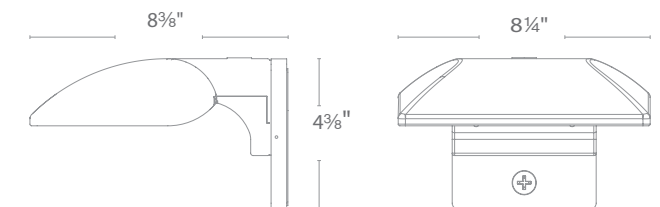

Input	Power	Brightness	Color Temp	CRI	Dimming	Rated Life
120V-277V	19W/27W	1435 lm/2095 lm	3000K	85	100% - 10% ELV or 0-10V	100,000 hours

MOTION SENSOR (120V)

Available in 3 complementary colors

- **MS-120-BZ** Bronze
- **MS-120-GY** Gray
- **MS-120-WT** White

PHOTOSENSOR (120V)

Available in 3 complementary colors

- **PC-120-BZ** Bronze
- **PC-120-GY** Gray
- **PC-120-WT** White