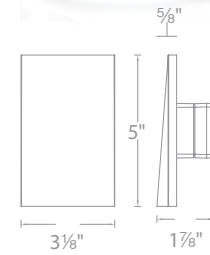

Ordering Chart

12V

4041-27	BK
4041-30	BZ
4041-AM	WT

120V

WL-LED210-C	BN
WL-LED210-AM	BK
	BZ
	WT

Input	Power	Brightness	Color Temp	CRI	Dimming	Rated Life
12V	2W / 3.1VA	Up to 4 lm	2700K, 3000K & Amber	90	100%-10% MLV	60,000 hours
<i>Transformer Required (order separately)</i>						
120V	3.5W	Up to 4 lm	3000K & Amber	90	100%-10% ELV	50,000 hours

- Geometric design with downward illumination
- Die-cast aluminum construction with abrasion-resistant powder-coated finish
- Title 24 Compliant (120V only)

Ordering Chart

12V

4091-27	BK
4091-30	BZ
4091-AM	WT

120V

WL-LED140-C	BK
WL-LED140-AM	BZ
	WT

Fixture Finish Options:

BK	Black on Aluminum
BZ	Bronze on Aluminum
WT	White on Aluminum

Example: **WL-LED140-C-BK**

IP66 Rated self contained fixture with various face plates. Fits into a switch box or a 2" x 4" junction box with minimum inside dimensions of 3"L x 2"W x 2.5"D.