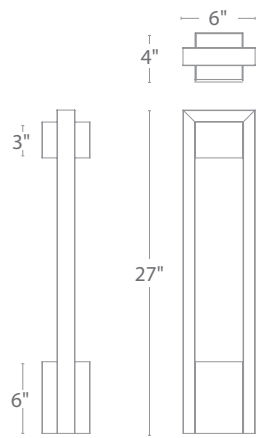

ARCHETYPE 12V/120V/277V (CHECK VOLTAGE)
BOLLARD

- Sleek linear design blends seamlessly into pathways while providing soft, even illumination

Recommended spacing for installation :
(12V) 6641

- Residential: 11.5 to 14ft
- Commercial: 7 to 9ft