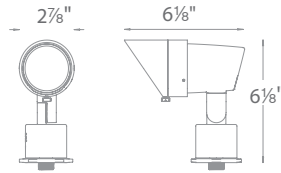

LINE VOLTAGE LED LANDSCAPE OFFERING

ACCENT 120V PATENTED

Integral brightness control, adjustable beam angle

Fixture Finish Options:

- 5012-30BK Black on Aluminum
- 5012-30BZ Bronze on Aluminum
- 5012-30BBR Bronze on Brass