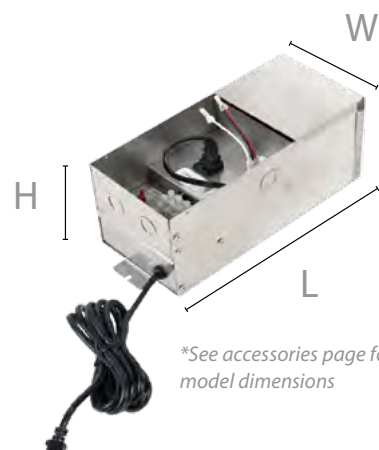

*See accessories page for individual model dimensions

12V OUTDOOR SUBMERSIBLE LANDSCAPE TAPE LIGHTING

12V OUTDOOR SUBMERSIBLE LANDSCAPE TAPE LIGHTING

Distinct mechanical and electrical connections minimize spacing between LEDs when joining sections, and allow for seemingly endless tape runs that can be powered separately