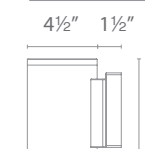

Beam Angle	Power	Brightness
33°	30W	1750lm