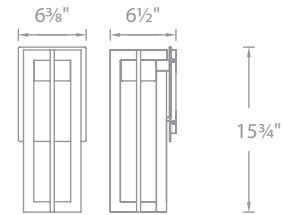

Transformer Required (order separately)

Mounting accessory included

M6000-STAKE

M6630-CON-KIT

**CHAMBER 12V/120V/277V
BOLLARD**

CHAMBER 120V/277V (CHECK VOLTAGE)
16", 20" & 25" OUTDOOR WALL SCNCE

- Solid aluminum construction with weather-resistant finish
- Minimal mounting hardware for easy installation
- Light engine is factory sealed for maximum protection from the elements
- No transformer or driver required