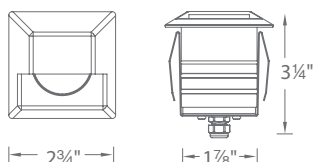

STEP LIGHTS LANDSCAPE

1838 listed (12V)
1598 listed (120V)

- Solid stainless steel construction
- Includes a spring clip for wall or step applications
- 6' lead wire
- Corrosion resistant aluminum alloy, or cast stainless steel construction
- Anti-microbial white paint

SQUARE STEP LIGHTS

Ordering Chart	Fixture Finish Options:
12V	
2061-27 2061-30	BS Bronze Stainless Steel SS Stainless Steel
Example: 2061-30BS