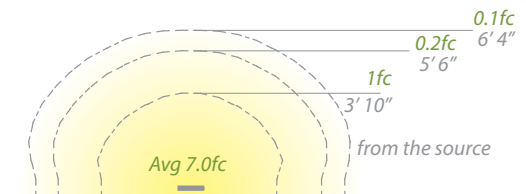

Accessories

9" Mounting Stake	14" Mounting Stake	Surface Mount Flange/Stake	Guardian Mount
9000-ST9-BZ	9000-ST14-BZ	5000-SCP-BK 5000-SCP-BZ	9000-SP9-BZ

9" Mounting stake, 6 foot lead wire, and direct burial gel filled wire nuts included
Transformer Required (order separately)
*See Accessories page for more detail