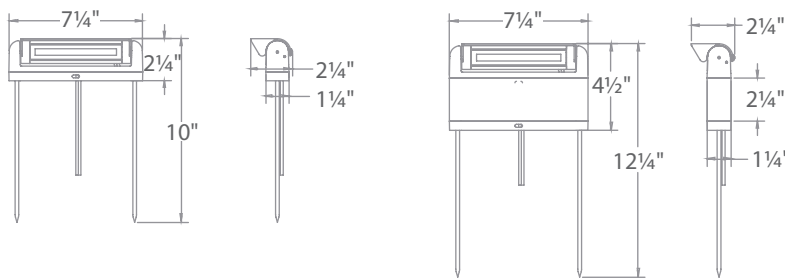

Ordering Chart

12V

6401-27
6401-30

Fixture Finish Options:

BK Black on Aluminum
BZ Bronze on Aluminum

Example: **6401-27BK**

Optional riser attachment included

Input	Power	Brightness	Beam Angle	Color Temp	CRI	Rated Life
9-15VAC	6.0W/8.6VA	190lm	110° x 80°	2700K, 3000K	85	60,000 hours