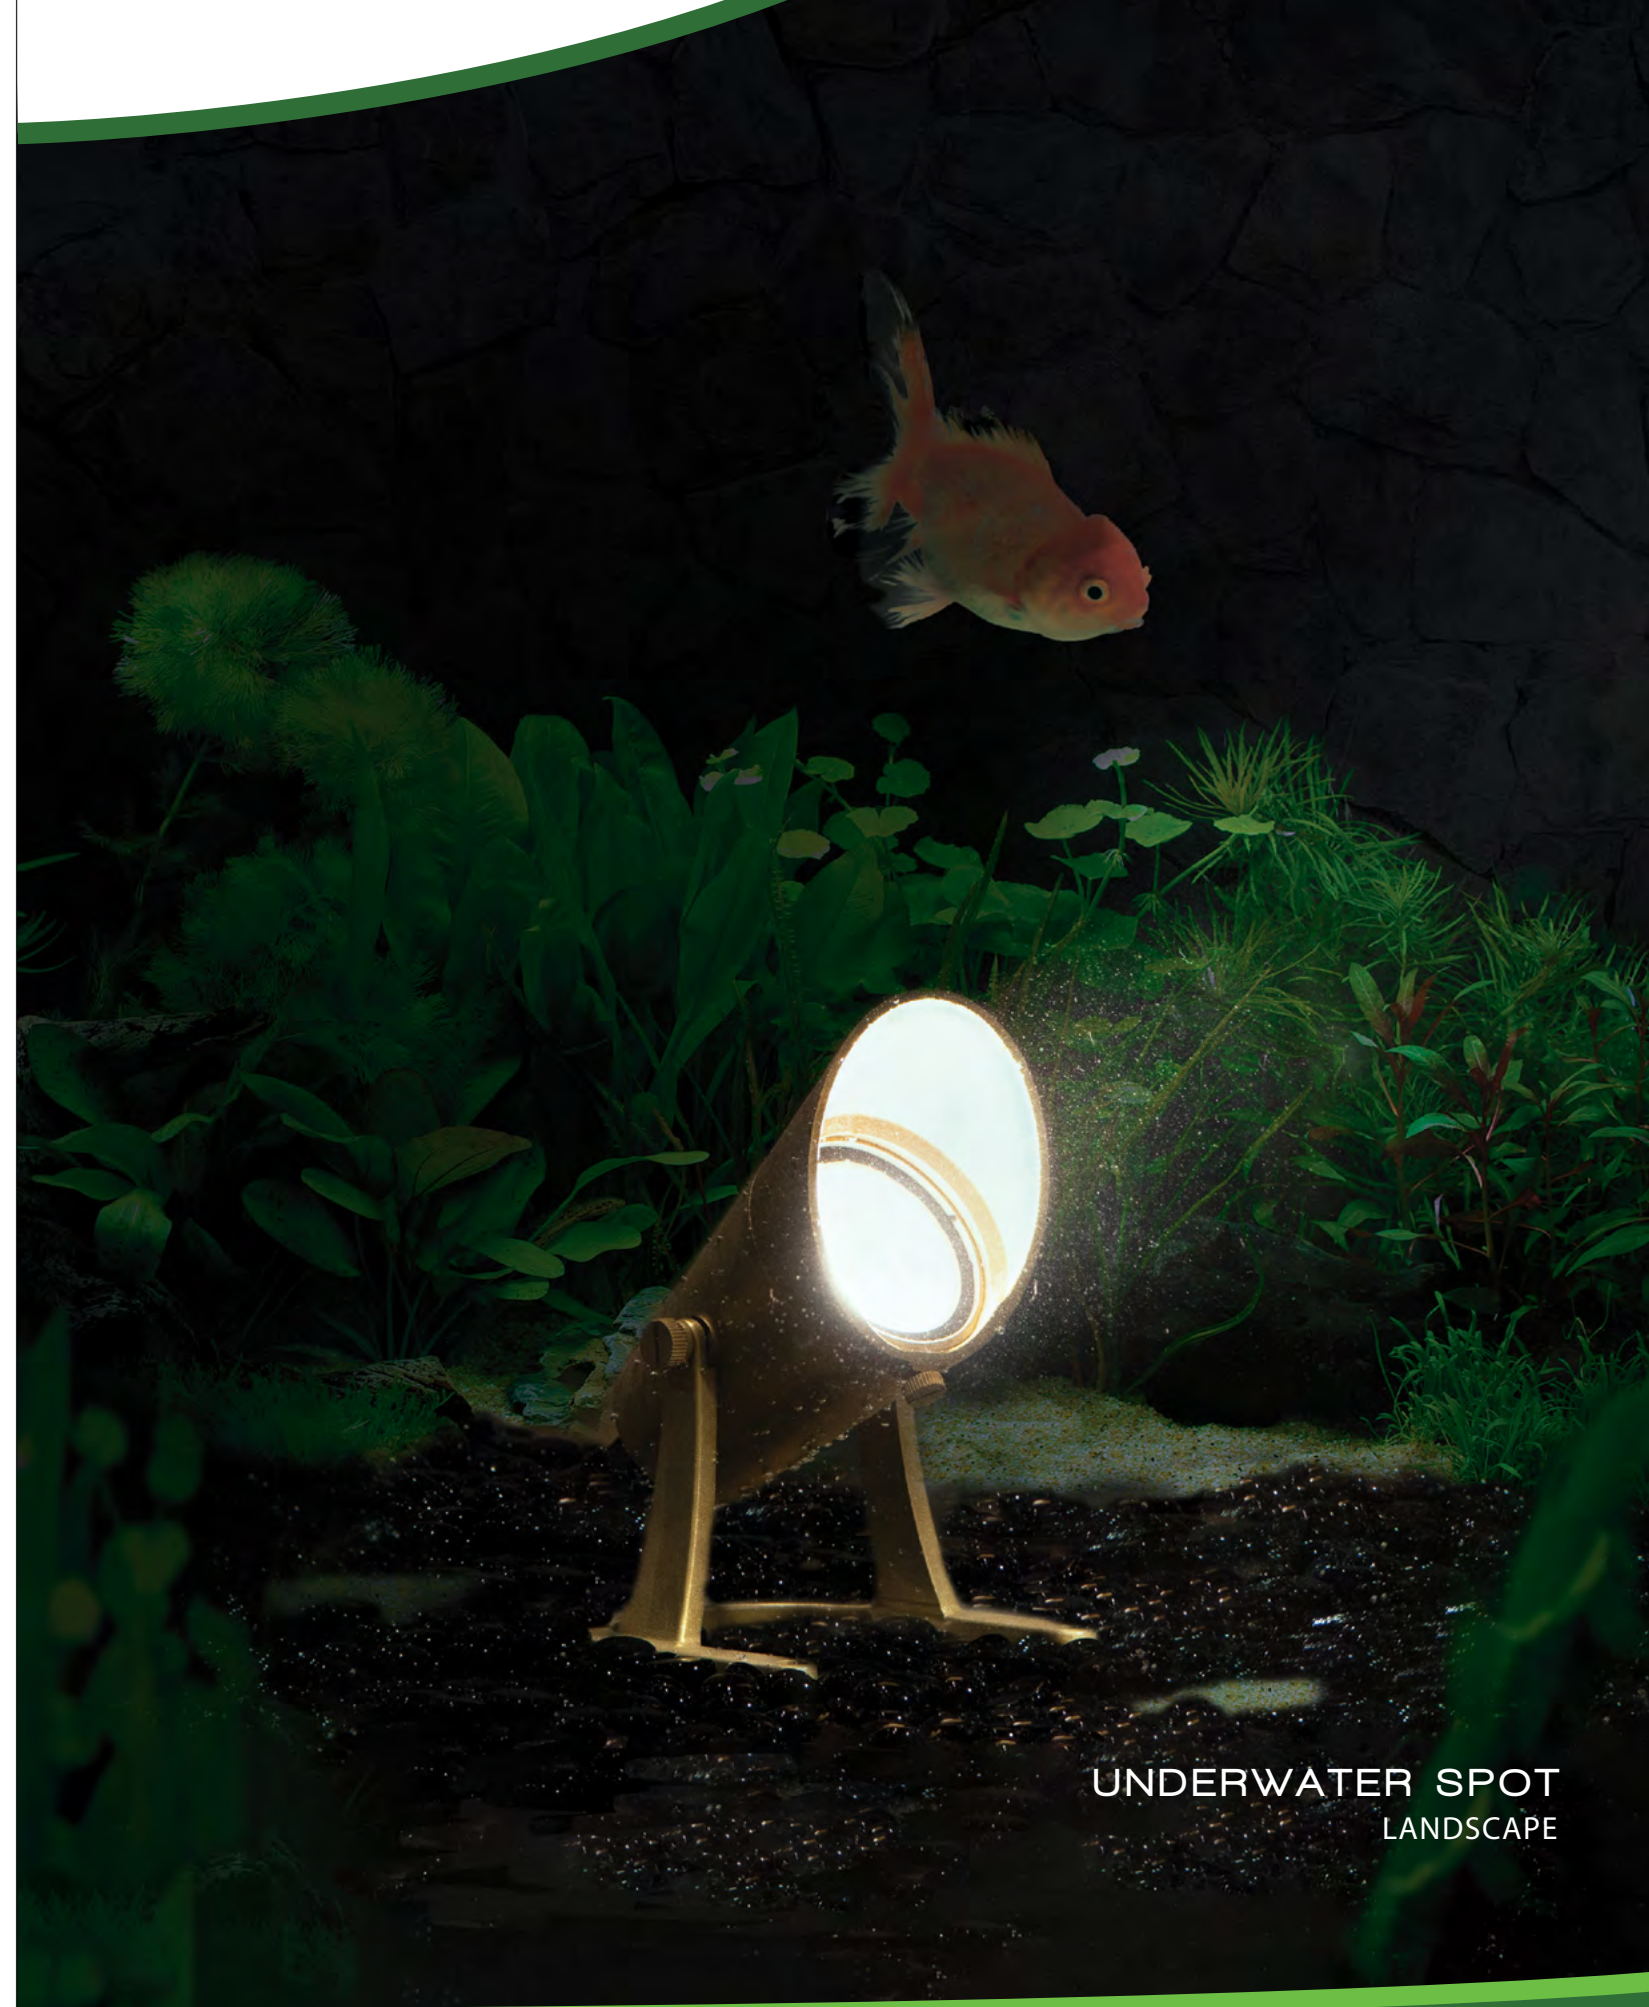

UNDERWATER SPOT
LANDSCAPE