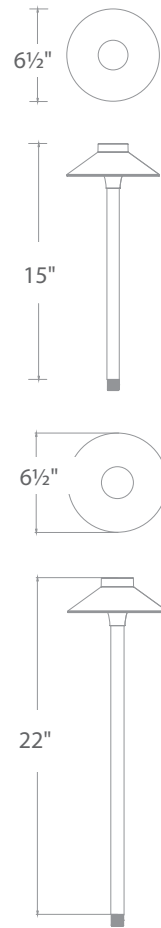

TIKI AREA LIGHT