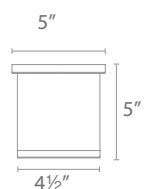

Beam Angle	Power	Brightness
35°	16W	800lm

Input	Power	Brightness	Beam Angle	Dimming	Color Temp	CRI	Rated Life
120-277V	16W	800lm	33°	100% - 10% ELV or 0-10V	3000K	90	70,000 hours