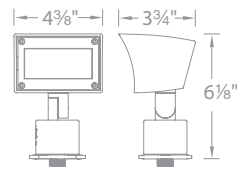

Power	Brightness	Beam Angle	CRI	Color Temp	Rated Life	Listing
3.5W to 14.5W	95lm - 855lm	15° upward (50° by 80°)	85	3000K	45,000 hours	IP-66

See photometric data on page 124