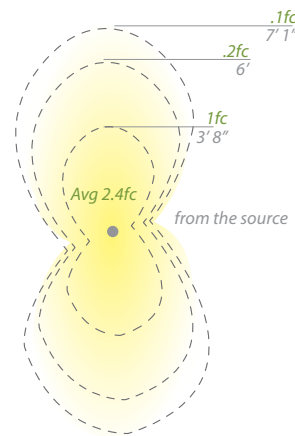

Recommended spacing for installation :
(12V) 6611

- Residential: 5 to 6ft
- Commercial: 3 to 4ft