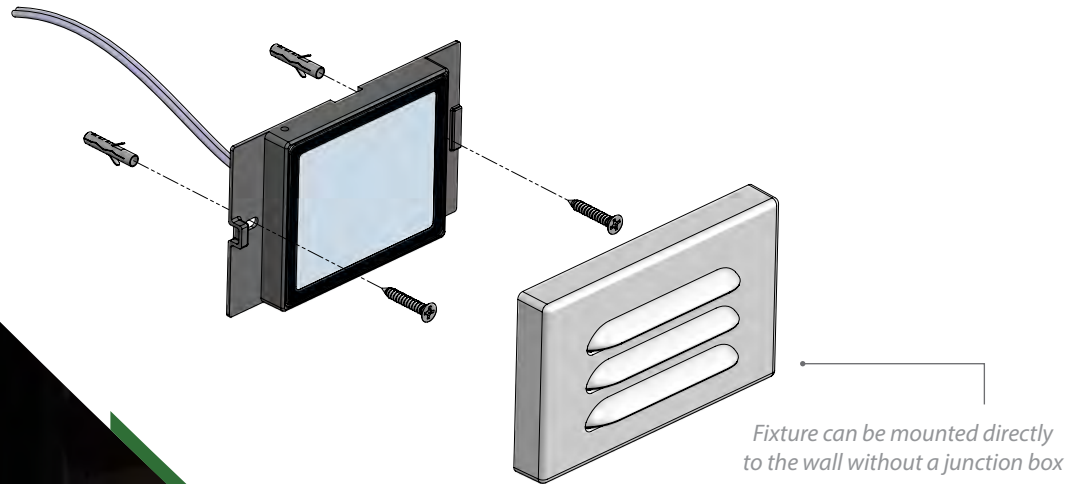

STEP LIGHTS
LANDSCAPE

SURFACE MOUNTED STEP LIGHT
LANDSCAPE

UL US
1838 listed

IP66

SURFACE MOUNTED STEP LIGHT LANDSCAPE
LOW PROFILE INSTALLATION

- Slim, low profile design-surface mount installation
- Junction box not required
- Die-cast aluminum or die-cast brass
- Invisible hardware
- 6' lead wire included
- Compatible with WAC® 12V Landscape Transformers (sold separately)