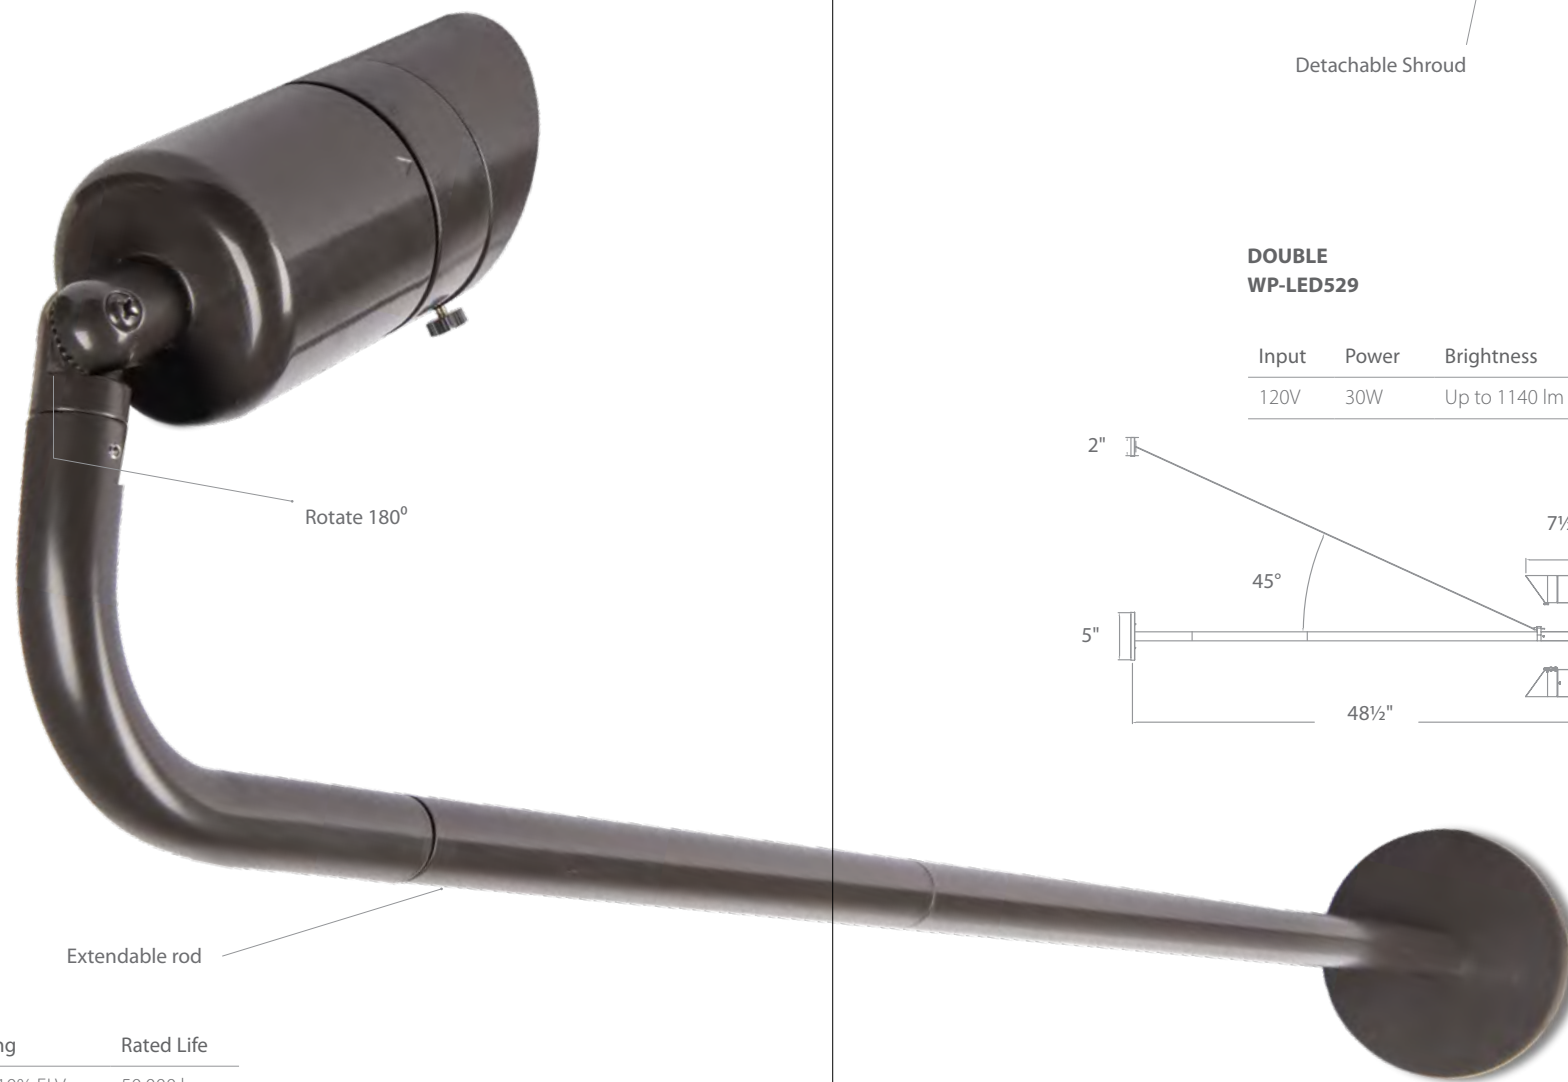

Input	Power	Brightness	Color Temp	CRI	Dimming	Rated Life
120V	15W	Up to 1140 lm	3000K, 4000K	85	100% - 10% ELV	50,000 hours