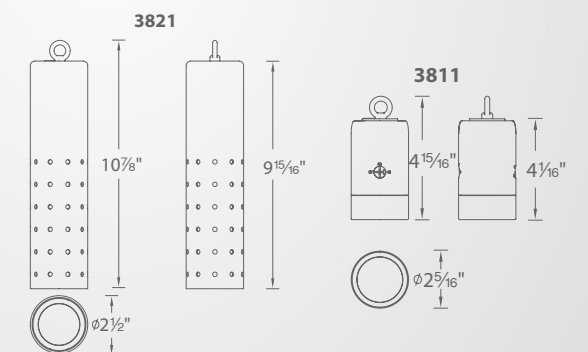

Input	Power	Brightness	CCT	CRI	Rated Life
9-15VAC	1W - 7.5W 2VA - 8VA	45lm - 380lm	2700K / 3000K 4000K	85	50,000 hours

Transformer Required (order separately)