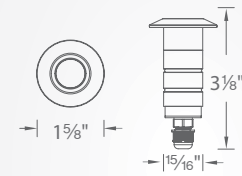

Fixture Finish Options:

BS Bronze Stainless Steel
SS Stainless Steel

Example: **1011-30SS**

1" Slim Round

1011-27 BS
1011-30 SS

1" Round

1021-27 BS
1021-30 SS

1" Square