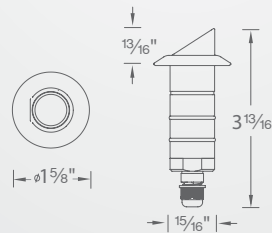

1031-27 BS
1031-30 SS

Optional spring clip accessory included