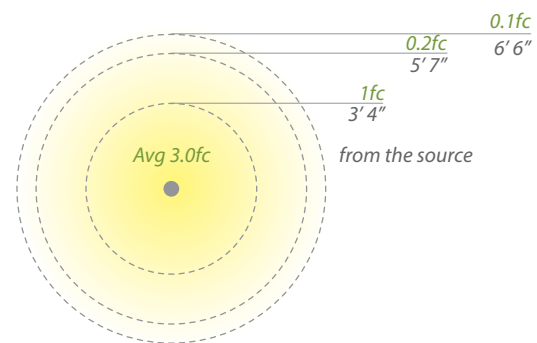

Accessories

9" Mounting Stake	14" Mounting Stake	Surface Mount Flange/Stake	Guardian Mount
9000-ST9-BZ	9000-ST14-BZ	5000-SCP-BK 5000-SCP-BZ	9000-SP9-BZ

Mounting stake, 6 foot lead wire, and direct burial gel filled wire nuts included
Transformer Required (order separately)
*See Accessories page for more detail