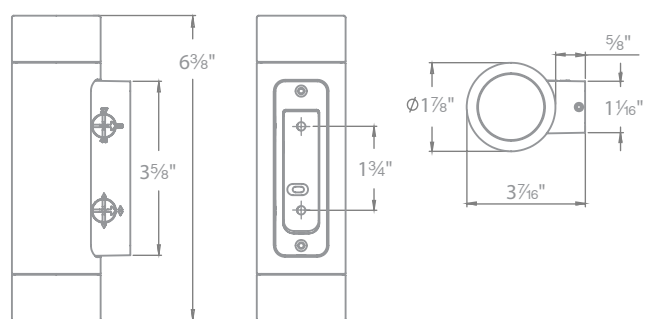

Fixture Finish Options:

BK Black on Aluminum
BZ Bronze on Aluminum
WT White on Aluminum

Select Up Light, Down Light or Both