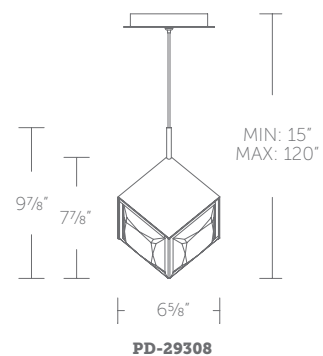

“ Faceted like a hand-cut jewel, adding a dash of chic to a room’s ensemble. ”