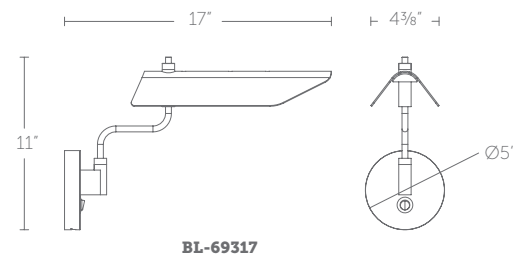

17" LED BEDSIDE LAMP

- On/off toggle switch on the canopy
- Light source offers 180 degree rotation
- Thin canopy conceals a proprietary 120V/277V driver

Color Temp: 3000K
CRI: 90
Rated Life: 50,000 hours
Input: 120V/277V

Finish

BK/AB:
Black/Aged Brass

Example: **BL-69317-BK/AB**

BL-69317: Size: 17" Watt: 11W
LED Lumens: 832
Delivered Lumens: 486

BL-69317

“ Enveloping light. A modern, folded design with a bold exterior offering gracefully reflected light. ”