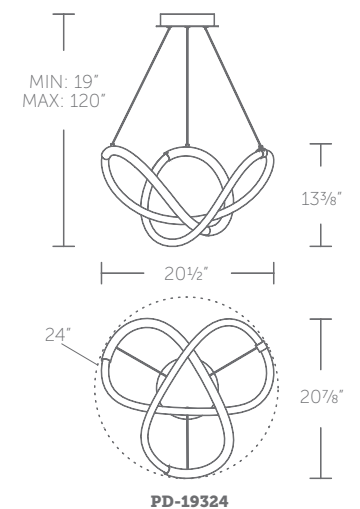

Finish

- **AB:** Aged Brass
- **BK:** Black

Example: **PD-19324-AB**

See complementary pieces on page 20-21.