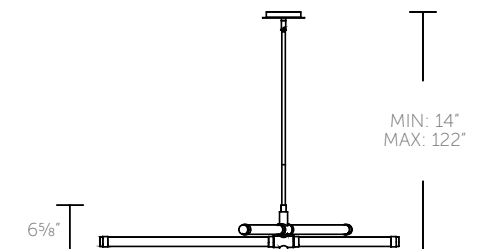

Finish

- **AB:** Aged Brass
- **BK:** Black

Example: **PD-51344-AB**

See complementary pieces on page 52-53.