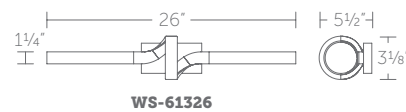

LOOPHOLE

26" & 34" LED SCONCE + BATH

- Omnidirectional illumination
- Conversion plate included to accommodate 4" junction box
- Built in color temperature adjustability. Switch from 2700K/3000K/3500K
- Thin canopy conceals a proprietary 120V/277V driver
- May be mounted on wall in all orientations

Color Temp: 2700K/3000K/3500K
CRI: 90
Dimming: 100% - 10% ELV
Rated Life: 50,000 hours
Input: 120V/277V

Finish

Example: **WS-61334-30-BK**

WS-61326-27, WS-61326-30, WS-61326-35:
Size: 26" Watt: 24W
LED Lumens: 1475
Delivered Lumens: Up to 981

WS-61334-27, WS-61334-30, WS-61334-35:
Size: 34" Watt: 29W
LED Lumens: 1805
Delivered Lumens: Up to 1211

“ A twist of illumination. Elegant contours offering gracefully bending light. ”