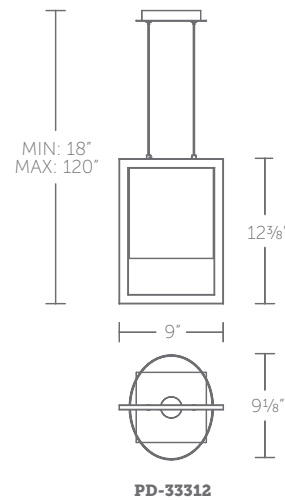

Finish

- **AB:** Aged Brass
- **BK:** Black

Example: **PD-33312-AB**

See complementary pieces on page 10-11.