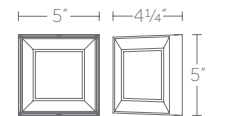

Color Temp: 3000K
CRI: 90
Dimming: 100% - 5% ELV, 100% - 10% TRIAC
Rated Life: 60,000 hours
Input: 120V

WS-W39305

WS-W39305: Size: 5" Watt: 10W
LED Lumens: 950
Delivered Lumens: 443

WS-W39310: Size: 10" Watt: 20W
LED Lumens: 2,405
Delivered Lumens: 1,121

WS-W39316: Size: 16" Watt: 30W
LED Lumens: 4,310
Delivered Lumens: 2,009