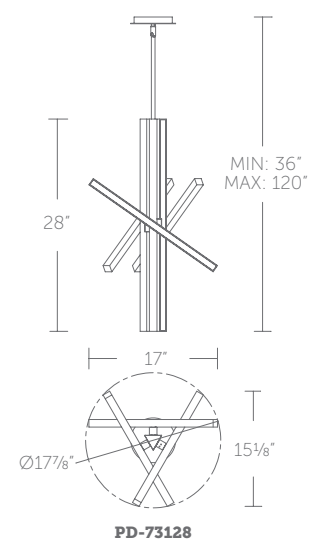

Finish

BK:
Black

Example: **PD-73128-BK**

See complementary pieces on page 48-49.