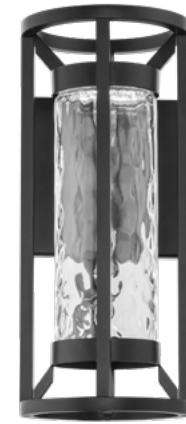

WS-W49314-BK