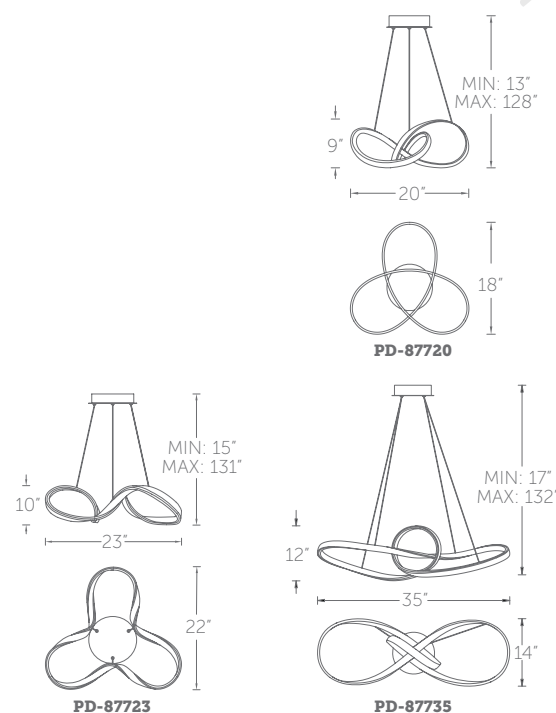

Finish

Example: **PD-87723-CH**