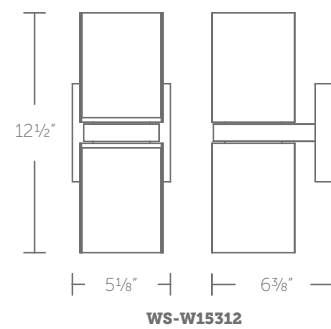

Finish

BK:
Black
Example: **WS-W15312-30-BK**

Bollards provided by
WAC Landscape Lighting