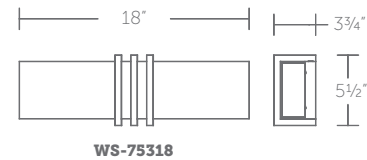

### Finish

**BK:**

Black

**BN:**

Brushed Nickel

Example: **WS-75328-BK**

**WS-75318:** Size: 18" Watt: 19W  
 LED Lumens: 1,985  
 Delivered Lumens: 1,213  
**WS-75328:** Size: 28" Watt: 24W  
 LED Lumens: 2,550  
 Delivered Lumens: 1,557