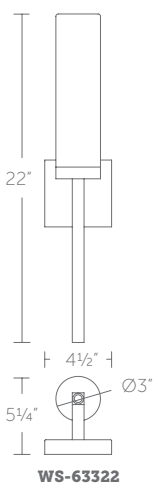

Finish

BK:
Black

Example: **WS-63322-BK**