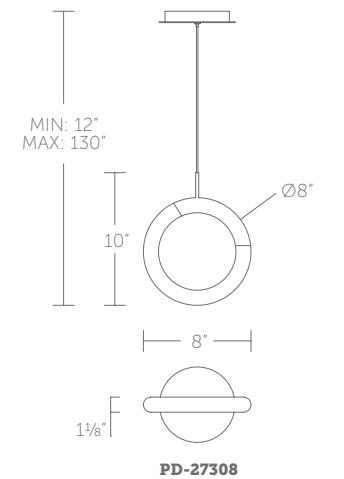

Finish

AB:
Aged Brass

Example: **PD-27308-AB**