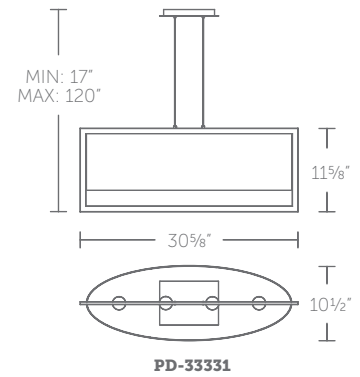

### Finish

- AB:** Aged Brass
- BK:** Black

**PD-33331:** Size: 31" Watt: 29W  
 LED Lumens: 1,367 Delivered Lumens: 946

Example: **PD-33331-BK**

PD-33331

See complementary pieces on page 12-13.

PD-33312-BK