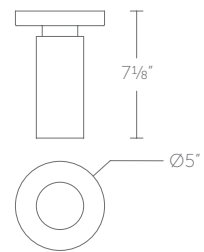

Finish

- **AL:** Brushed Aluminum
- **BK:** Black
- **BZ:** Bronze
- **WT:** White

Example: **FM-W36607-BK**

FM-W36607: Size: 7" Watt: 11W
LED Lumens: 855
Delivered Lumens: 545

FM-W36607