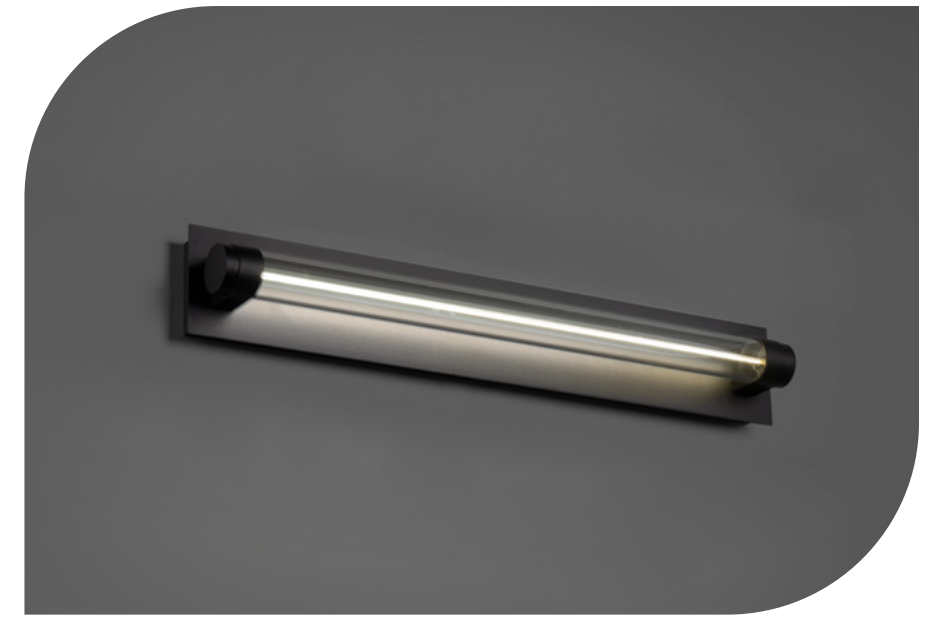

“ A twist of illumination. Elegant contours offering gracefully bending light. ”

WS-61334-30-BK shown

“ Clearly fascinating. A transparent tube of LED light providing dramatic illumination. ”

WS-51327-AB shown