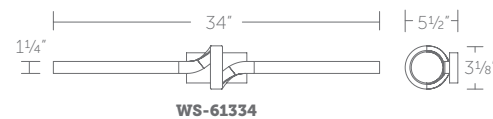

### Finish

Example: **WS-61334-30-BK**

**WS-61326-27, WS-61326-30, WS-61326-35:**  
 Size: 26" Watt: 24W  
 LED Lumens: 1475  
 Delivered Lumens: Up to 981

**WS-61334-27, WS-61334-30, WS-61334-35:**  
 Size: 34" Watt: 29W  
 LED Lumens: 1805  
 Delivered Lumens: Up to 1211