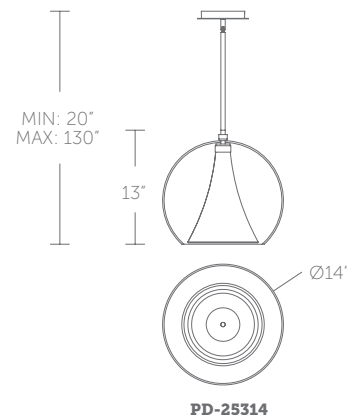

Finish

Example: **PD-25314-BK**

“ An unexpected first impression.
Glowing alabaster captured
within a clear crystal globe. ”

PD-25314-BK shown