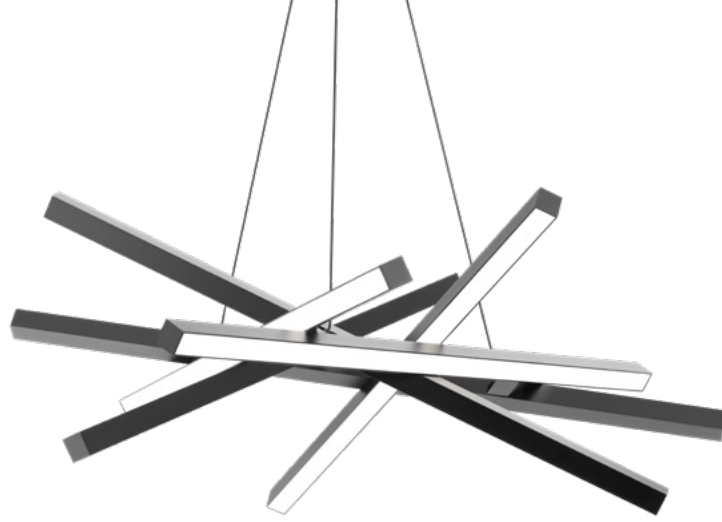

PARALLAX

PD-73134-BK

34" LED CHANDELIER

- Low profile, adjustable powered aircraft cables for an ultra-clean look
- Spin-on round canopy with minimal hardware
- May be mounted on a sloped ceiling
- Thin canopy conceals a proprietary 120V-220V-277V driver

Color Temp: 3000K
CRI: 90
Dimming: 100% - 5% ELV, 100% - 5% 0-10V,
100% - 5% TRIAC
Rated Life: 50,000 hours
Input: 120V-277V

PD-73134: Size: 34" Watt: 42W
LED Lumens: 2,645
Delivered Lumens: 1,664