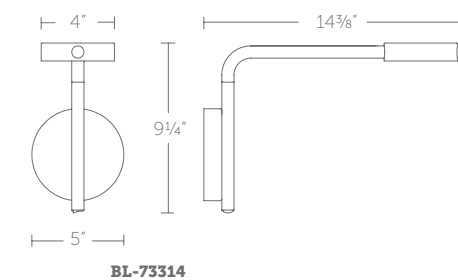

Finish

Example: **BL-73314-30-WT**

BL-73314-27, BL-73314-30, BL-73314-35:
Size: 14" Watt: 8W
LED Lumens: 1,210
Delivered Lumens: 315