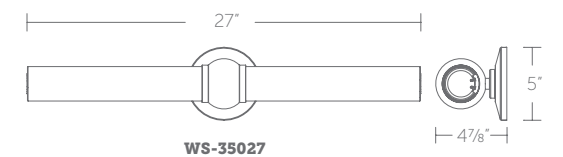

WS-35027-BK shown

“Elegant diffuse illumination. Pairs well with circular, oval, or rectangular mirrors.”

JULIET

20" & 27" LED SCONCE + BATH

- Frontlight with opal glass diffuser
- ACLED driverless technology
- May be mounted on wall in all orientations

Color Temp: 3000K
CRI: 90
Dimming: 100% - 10% ELV
Rated Life: 54,000 hours
Input: 120V

WS-35020: Size: 20" Watt: 27W
LED Lumens: 2,059 Delivered Lumens: 1,439

WS-35027: Size: 27" Watt: 34W
LED Lumens: 2,778 Delivered Lumens: 1,983

Finish

Example: **WS-35027-BK**