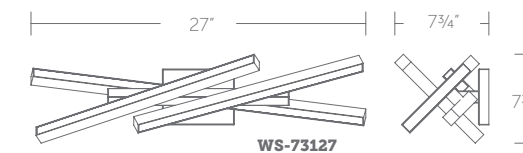

#### WS-73127-27, WS-73127-30, WS-73127-35:

Size: 27" Watt: Up to 28W  
 LED Lumens: 1,826  
 Delivered Lumens: Up to 1,139

See complementary pieces on page 38-39.