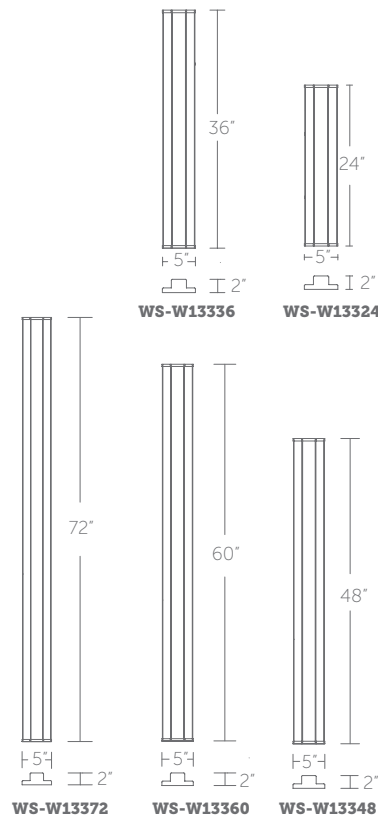

Finish

BK:
Black

Example: **WS-W13348-30-BK**

“Balanced with geometric precision. A slim bar of light glowing between the lines of a minimal profile.”

shown