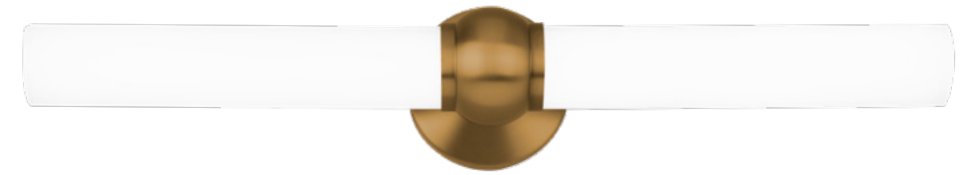

“ Dissected design. A trio of bands encircling a luminous rectangular bar, accenting style and flair. ”

WS-75328-BK shown

WS-35027-BK shown

“Elegant diffuse illumination. Pairs well with circular, oval, or rectangular mirrors.”