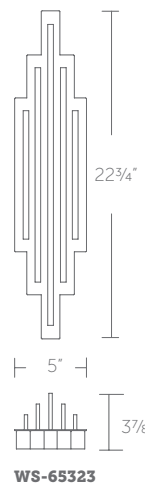

Finish

BK:
Black

Example: WS-65323-30-BK

“Layers of luxe. Edge-lit panels stacked on a bold backplate create a stylized effect.”