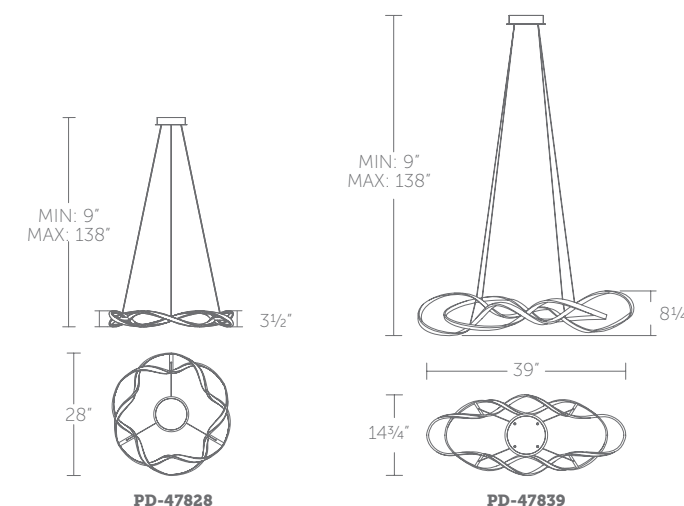

Finish

Example: **PD-47828-CH**