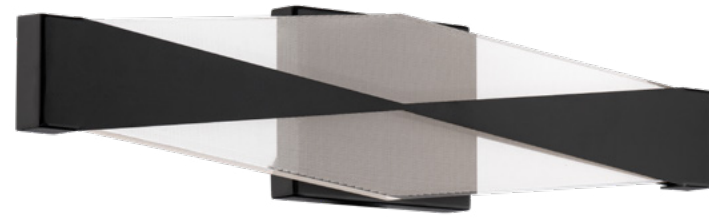

WS-59324-30-BK

24" LED SCONCE + BATH

- Side lit with light guide material
- Built in color temperature adjustability. Switch from 2700K/3000K/3500K
- Thin canopy conceals a proprietary 120V/277V driver
- May be mounted on wall in all orientations

Color Temp: 2700K/3000K/3500K
CRI: 90
Dimming: 100% - 5% ELV, 100% - 5% TRIAC
Rated Life: 50,000 hours
Input: 120V/277V

Finish
BK:
Black
Example: **WS-59324-30-BK**

WS-59324-27, WS-59324-30, WS-59324-35:
Size: 24" Watt: 11W
LED Lumens: 895
Delivered Lumens: 382