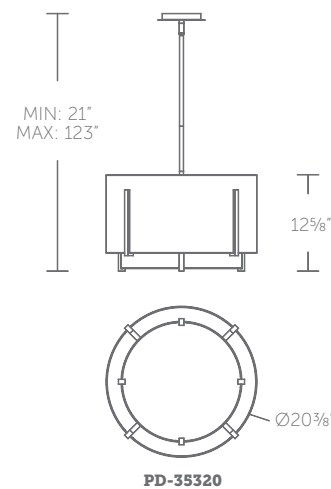

Finish

BK:
Black

Example: **PD-35320-BK**

“ Double vision. Delivering visual elegance, two shades are better than one. ”