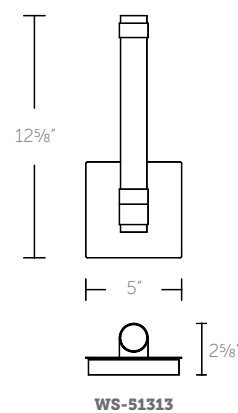

Finish

- **AB:**
  Aged Brass
- **BK:**
  Black

Example: **WS-51313-AB**

See complementary pieces on page 34-35.