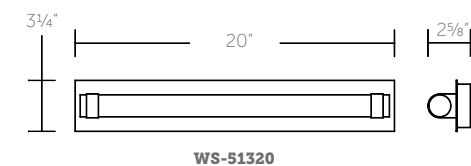

Finish

AB:
Aged Brass

BK:
Black

Example: **WS-51327-AB**

See complementary pieces on page 64-65.