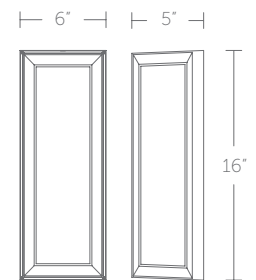

WS-W39310

Finish

Example: **WS-W39316-BK**

WS-W39316