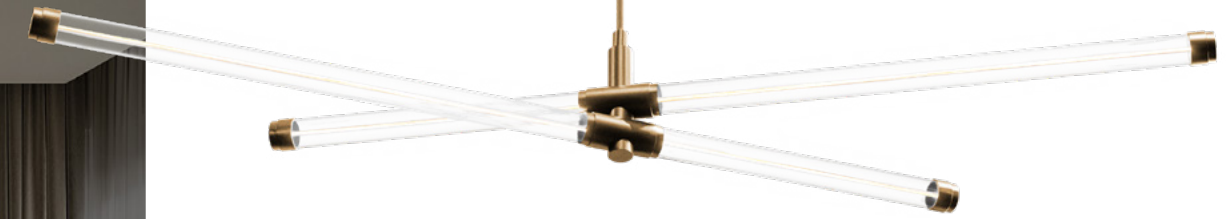

PD-29308-AB shown

PD-51344-AB

44" LED CHANDELIER

- Engineered with new LED filament technology, each LED filament lamp replaceable with quick connector
- Rotatable arms for desired look
- Three 12" and one 6" downrods included (additional downrods available)
- Spin-on round canopy with minimal hardware
- Thin canopy conceals a proprietary 120V/277V driver

Color Temp: 3000K
CRI: 90
Dimming: 100% - 10% ELV
Rated Life: 50,000 hours
Input: 120V/277V

PD-51344: Size: 44" Watt: 28W
LED Lumens: 2,530
Delivered Lumens: 2,024