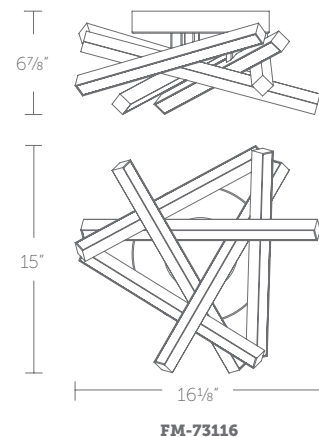

### Finish

**BK:**  
Black

**BN:**  
Brushed Nickel

**CH:**  
Chrome

Example: **FM-73116-30-BN**

FM-73116

See complementary pieces on page 36-37.

Effortlessly deliberate. A ceiling mount or wall sconce of exaggerated proportions. Unparalleled.