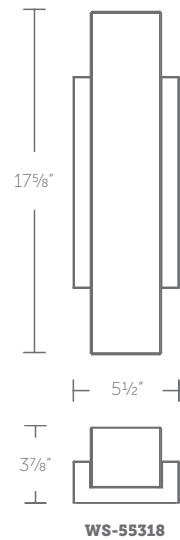

Finish

BK:
Black

Example: WS-55318-30-BK

“Sheer elegance. Linear bars envelope textured fabric for a reimagined take on minimalist design.”