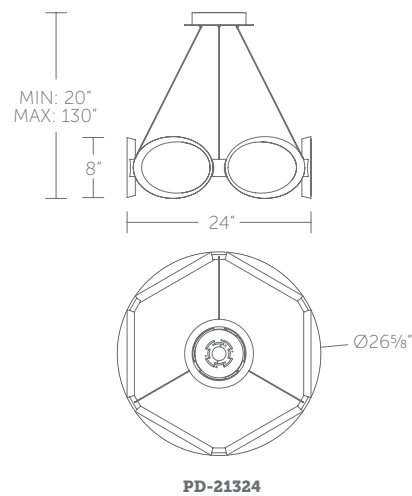

Finish

AB:
Aged Brass

BK:
Black

Example: **PD-21324-AB**

PD-21324