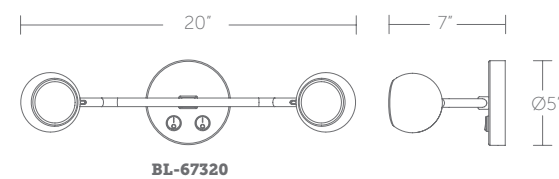

“ Dome light. A rotatable neck accents a circular appeal for multidirectional illumination. ”