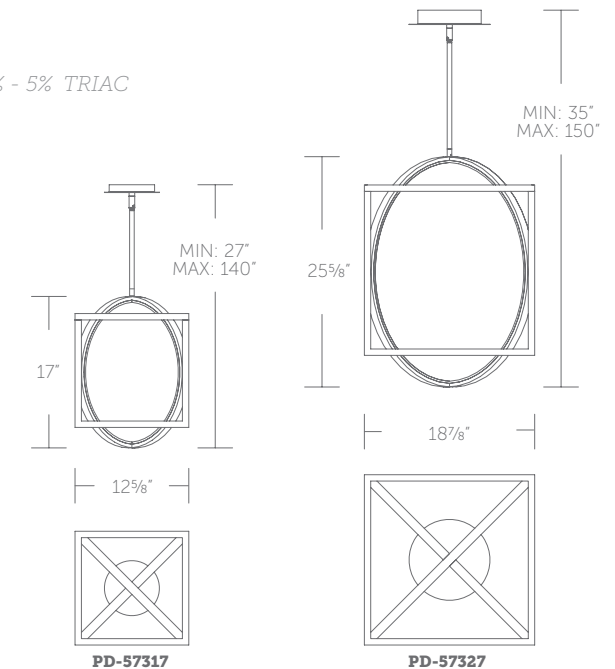

Finish

Example: PD-57317-BK