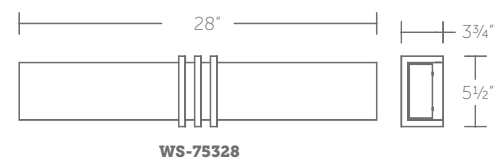

### Finish

**BK:**

Black

**BN:**

Brushed Nickel

Example: **WS-75328-BK**

**WS-75318:** Size: 18" Watt: 19W  
 LED Lumens: 1,985  
 Delivered Lumens: 1,213  
**WS-75328:** Size: 28" Watt: 24W  
 LED Lumens: 2,550  
 Delivered Lumens: 1,557