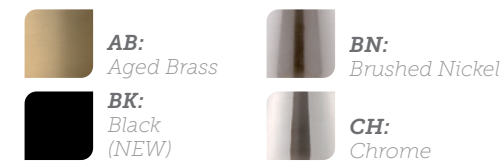

Finish

Example: **WS-35027-BK**