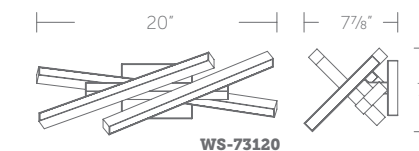

“ Effortlessly deliberate. A complex array of slender light bars create crisp lines, adding a sculptural feel to any space. ”

WS-73120-30-BK shown

PARALLAX

20" & 27" LED SCONCE + BATH

- Built in color temperature adjustability. Switch from 2700K/3000K/3500K
- Thin canopy conceals a proprietary 120V/277V driver
- May be mounted on wall in all orientations

Color Temp: 2700K/3000K/3500K
CRI: 90
Dimming: 100% - 5% ELV, 100% - 10% TRIAC
Rated Life: 50,000 hours
Input: 120V/277V

Finish

BK:
Black

Example: **WS-73120-30-BK**

WS-73120-27, WS-73120-30, WS-73120-35:

Size: 20" Watt: 20W
LED Lumens: 1,287
Delivered Lumens: Up to 789

WS-73127-27, WS-73127-30, WS-73127-35:

Size: 27" Watt: Up to 28W
LED Lumens: 1,826
Delivered Lumens: Up to 1,139

See complementary pieces on page 38-39.