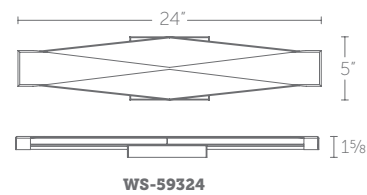

24" LED SCONCE + BATH

- Side lit with light guide material
- Built in color temperature adjustability. Switch from 2700K/3000K/3500K
- Thin canopy conceals a proprietary 120V/277V driver
- May be mounted on wall in all orientations

Color Temp: 2700K/3000K/3500K
CRI: 90
Dimming: 100% - 5% ELV, 100% - 5% TRIAC
Rated Life: 50,000 hours
Input: 120V/277V

Finish
BK:
Black
Example: **WS-59324-30-BK**

WS-59324-27, WS-59324-30, WS-59324-35:
Size: 24" Watt: 11W
LED Lumens: 895
Delivered Lumens: 382

WS-59324

“Uniting clean geometric lines. Even, edge-lit LED illumination is dispersed through an elongated diamond shape.”