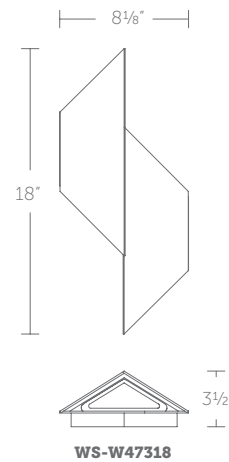

Finish

BK:
Black

Example: **WS-W47318-30-BK**

“ Giving style a new slant. Architectural design delivering up and downward illumination from smoothly angled planes. ”