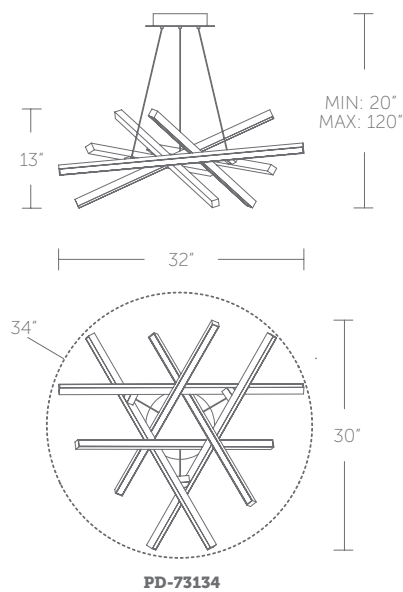

### Finish

**BK:**  
Black

Example: **PD-73134-BK**

See complementary  
sconce on page 48-49.

“ Effortlessly deliberate. A complex array of slender light bars create crisp lines, adding a sculptural feel to any space. ”