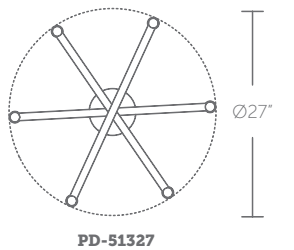

Finish

- **AB:** Aged Brass
- **BK:** Black

Example: PD-51327-BK

See complementary pieces on page 64-65.