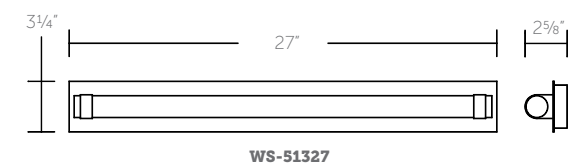

Finish

AB:
Aged Brass

BK:
Black

Example: **WS-51327-AB**

See complementary pieces on page 64-65.