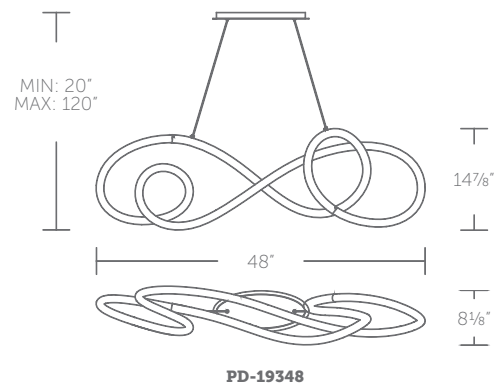

See complementary pieces on page 18-19.