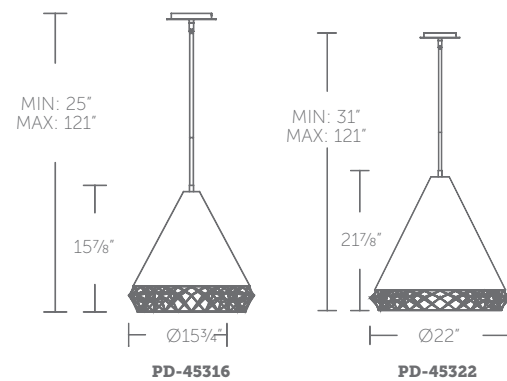

Finish

BK/GO:
Black/Gold

Example: **PD-45322-BK/GO**

“Elegance edged in gold metalwork. A true revelation.”