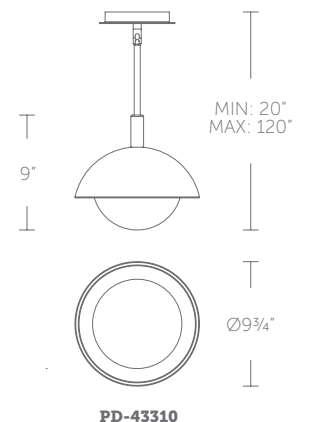

“Mysterious as the moon. Opal glass casts a diaphanous glow through creamy decorative alabaster.”

MOONSTONE

10" LED MINI PENDANT

- Downlight with faux alabaster exterior and opal glass shade
- Faux alabaster. Like real stone, each piece is unique
- Three 12" and one 6" downrods included (additional downrods available)
- Spin-on round canopy with minimal hardware
- May be mounted on a sloped ceiling
- Thin canopy conceals a proprietary 120V/277V driver

Color Temp: 3000K
CRI: 90
Dimming: 100% - 10% ELV
Rated Life: 50,000 hours
Input: 120V/277V

PD-43310: Size: 10" Watt: 11W
LED Lumens: 815
Delivered Lumens: 641

Finish

BK:
Black

Example: **PD-43310-BK**