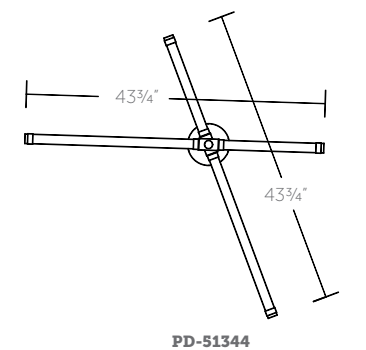

Finish

- **AB:** Aged Brass
- **BK:** Black

Example: **PD-51344-AB**

See complementary pieces on page 52-53.