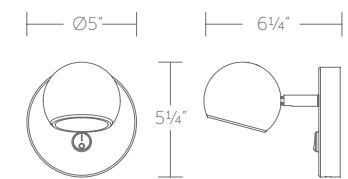

Finish

- **AB:** Aged Brass
- **BK:** Black
- **BN:** Brushed Nickel

Example: **BL-67305-BN**