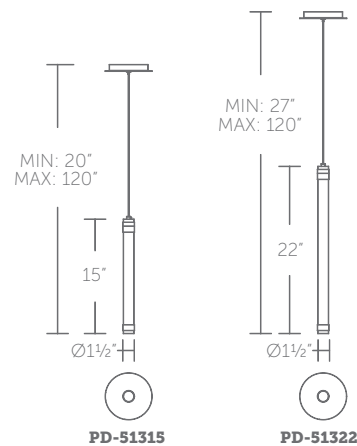

Color Temp: 3000K  
 CRI: 90  
 Dimming: 100% - 10% ELV  
 Rated Life: 50,000 hours  
 Input: 120V/277V

**PD-51315:** Size: 15" Watt: 7W  
 LED Lumens: 500  
 Delivered Lumens: 401

**PD-51322:** Size: 22" Watt: 9W  
 LED Lumens: 720  
 Delivered Lumens: 577