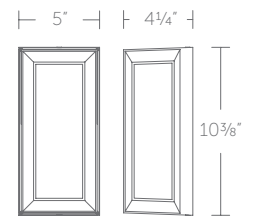

“ Squarely there. A harmonious outline capturing etched diffusers shining with a uniform glow. ”

5", 10" & 16" LED OUTDOOR SCONCE

- Illumination on five sides with acrylic diffuser
- ACLED driverless technology
- May be mounted on wall in all orientations

Color Temp: 3000K
CRI: 90
Dimming: 100% - 5% ELV, 100% - 10% TRIAC
Rated Life: 60,000 hours
Input: 120V

WS-W39305: Size: 5" Watt: 10W
LED Lumens: 950
Delivered Lumens: 443

WS-W39310: Size: 10" Watt: 20W
LED Lumens: 2,405
Delivered Lumens: 1,121

WS-W39316: Size: 16" Watt: 30W
LED Lumens: 4,310
Delivered Lumens: 2,009

Finish

Example: **WS-W39316-BK**