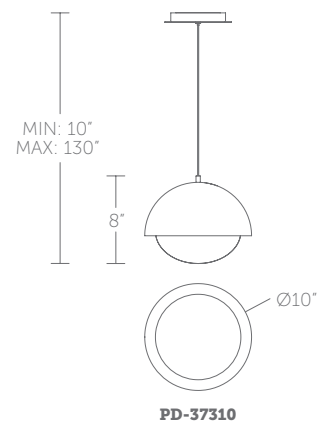

Finish

Example: **PD-37310-BK/GO**

“Half dark, half bright. An opaque dome shade tops a glowing sphere of light.”

PD-37310-BK/GO shown