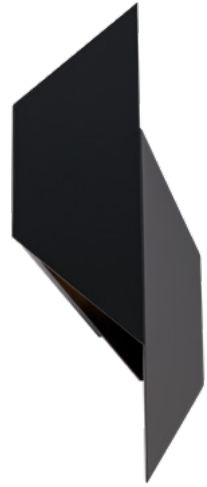

WS-W47318-30-BK

18" LED OUTDOOR SCONCE

- Top and bottom illumination
- Built in color temperature adjustability. Switch from 3000K/3500K/4000K
- Diamond shaped canopy can cover 4" round junction box and smaller
- Thin canopy conceals a proprietary 120V/277V driver

Color Temp: 3000K/3500K/4000K
CRI: 90
Dimming: 100% - 10% ELV
Rated Life: 50,000 hours
Input: 120V/277V

WS-W47318-30, WS-W47318-35, WS-W47318-40:
Size: 18" Watt: 12W
LED Lumens: 252
Delivered Lumens: Up to 108