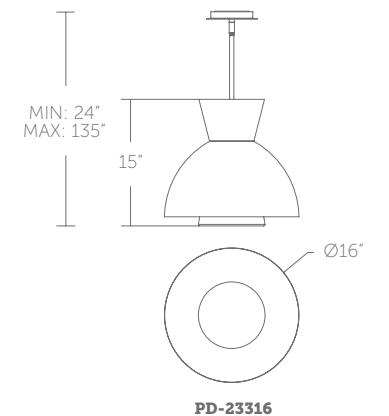

Finish

Example: **PD-23316-BK**