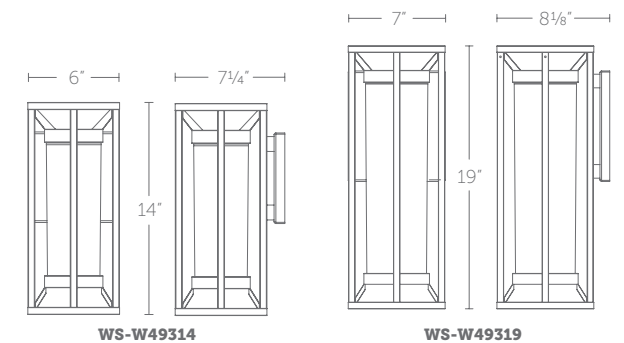

Finish

Example: **WS-W49314-BK**