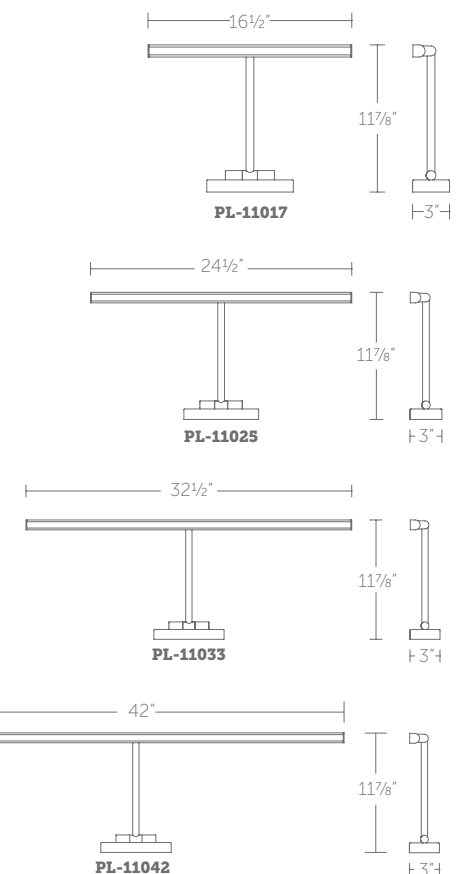

Finish

BK:
Black

BN:
Brushed Nickel

Example: **PL-11025-BN**