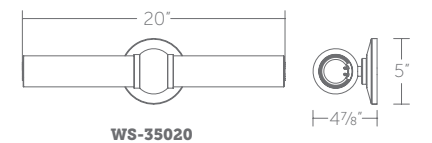

WS-35027-BK shown

“Elegant diffuse illumination. Pairs well with circular, oval, or rectangular mirrors.”

JULIET

20" & 27" LED SCONCE + BATH

- Frontlight with opal glass diffuser
- ACLED driverless technology
- May be mounted on wall in all orientations

Color Temp: 3000K
CRI: 90
Dimming: 100% - 10% ELV
Rated Life: 54,000 hours
Input: 120V

WS-35020: Size: 20" Watt: 27W
LED Lumens: 2,059 Delivered Lumens: 1,439

WS-35027: Size: 27" Watt: 34W
LED Lumens: 2,778 Delivered Lumens: 1,983

Finish

Example: **WS-35027-BK**