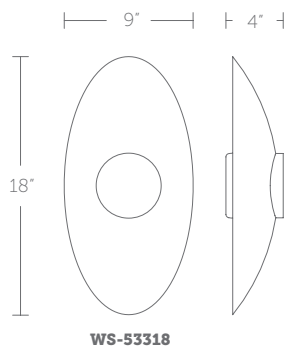

Finish

- **AB:** Aged Brass
- **BK:** Black

Example: **WS-53318-30-AB**

WS-53318