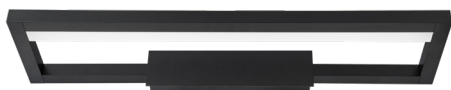

VIEW

MODEL

SIZE

COLOR TEMP

WS-89120-** 20 Inches

2700K/3000K/3500K

WS-89128-** 28 Inches

**FINISH

AL: Brushed Aluminum

BK: Black