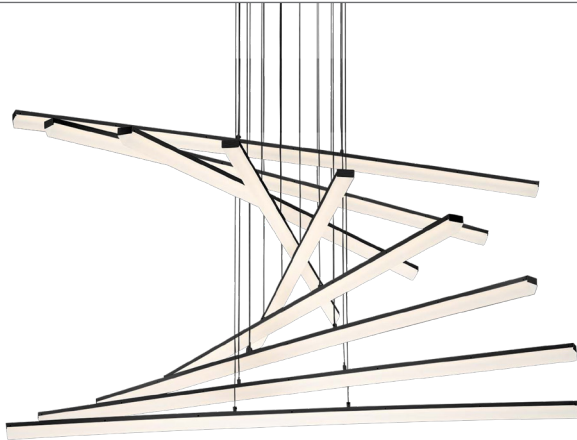

STACK

MODEL

SIZE

COLOR TEMP

PD-29803-**

3 Lights

PD-29806-**

6 Lights

3000K

PD-29809-**

9 Lights

**FINISH

AL: Brushed Aluminum

BK: Black