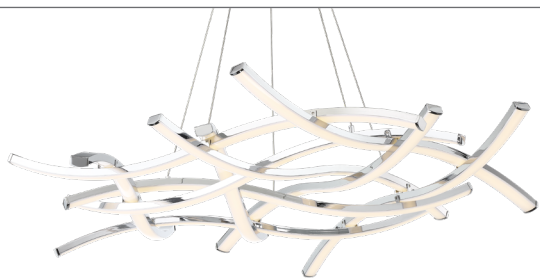

DIVERGENCE

MODEL

SIZE

COLOR TEMP

PD-60944-**

44 Inches

3000K

**FINISH

BK: Black

CH: Chrome