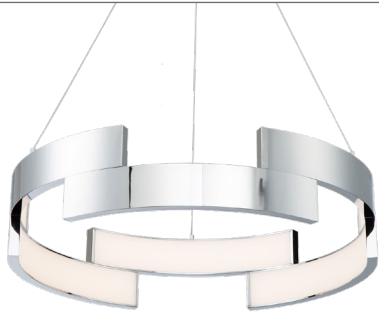

46 Inches

3000K

**FINISH

BK: Black

TRAP

MODEL

SIZE

COLOR TEMP