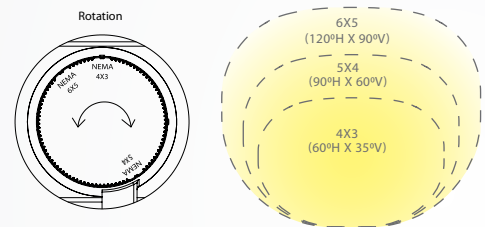

WAC Patented Products Solve Everyday Challenges

Adjustable Beam Wall Wash

FLEXIBILITY/OPTIONS

Select color temperature option: 2700K or 3000K
Marine-grade Brass or Corrosion Resistant Aluminum Bronze or Black finishes.
12V or 120V
Color lens & optical lens option
Tree mount, wall mount option
Suitable for use as a Wall Wash Light

BRIGHTNESS

Fixture lumen output range of 200lm to 1500lm (in wattage, translates to a range of 3W to 25W of LED power) can be accomplished with a screwdriver for brightness adjustment.

BEAM ANGLE

Architectural beam distributions from 3x4 to 4x5 to 5x6 proportions and everything in between. Rotatable fixture head for vertical distribution. Always a uniform wide beam wash of light.
NEMA 4X3: 60 degrees by 35 degrees
NEMA 5X4: 90 degrees by 60 degrees
NEMA 6X5: 120 degrees by 90 degrees

Hardscape Quick Release

BRIGHTNESS

Fixture lumen output range of 10lm to 350lm (in wattage, translates to a range of 0.5W to 8.5W of LED power) can be accomplished with a screwdriver for brightness adjustment.

QUICK RELEASE SERVICEABILITY

Our new patented invention allows for a watertight male/female connection at the fixture for ease of replacement after it is installed.

FLEXIBILITY/OPTIONS

Marine-grade Brass or Corrosion Resistant Aluminum Bronze, Graphite, or Sand finishes.
Select color temperature option : 2700K or 3000K
Removable stainless steel capstone bracket and rotating mounting clips included