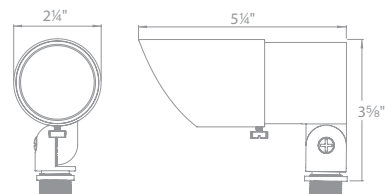

Accessories

9" Mounting Stake	Surface Mount Flange/Stake	Gutter Mount Bracket	Tree Mount Junction Box	Large Tree Mount Canopy Strap
9000-ST9-BZ	5000-SCP-BK 5000-SCP-BZ 5000-SCP-BBR	5000-GM-BK 5000-GM-BZ 5000-GM-WT	5000-TCP-BK 5000-TCP-BZ 5000-TCL-BK 5000-TCL-BZ	5000-TST-BK 5000-STB-BK

9" Mounting stake included
12' lead wire and direct burial gel filled wire nuts included
See Accessories page for more detail