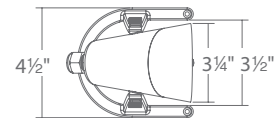

Accessories Submersible luminaire

Optics Direct Burial Waterproof Wire Nuts

1. **LENS-20-AMB**
   - **LENS-20-GRN**
   - **LENS-20-RED**
   - **LENS-20-BLU**
   - **LENS-20-FR**
   - **LENS-20-SPR**
2. **9020-WNT-BK**

Detachable shroud and direct burial gel filled wire nuts (12V)
Transformer Required (order separately)
See Accessories page for more detail