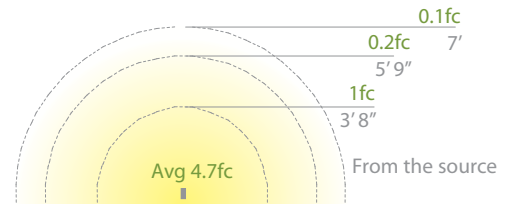

Ordering Chart

12V	Fixture Finish Options:	
6061-27	BK	Black on Aluminum
6061-30	BZ	Bronze on Aluminum

Example: **6061-27BZ**

Input	Power	Brightness	Color Temp	CRI	Rated Life
9-15VAC	6.5W / 11.5VA	Up to 275lm	2700K, 3000K	90	60,000 hours

Accessories			
9" Mounting Stake	14" Mounting Stake	Surface Mount Flange/Stake	Guardian Mount
9000-ST9-BZ	9000-ST14-BZ	5000-SCP-BK 5000-SCP-BZ	9000-SP9-BZ