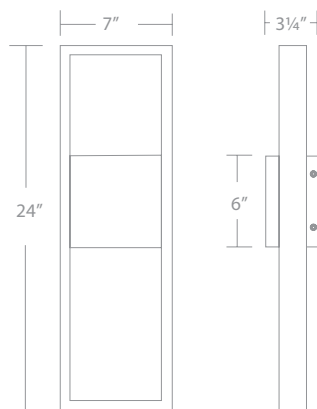

ARCHETYPE 120V/277V

12", 18", & 24" OUTDOOR WALL SCENCE

A low-profile, artful design adds a distinctive, sophisticated look in any outdoor application.

- Aluminum hardware with etched glass diffuser
- No transformer or driver required

Ordering Chart

Scence

WS-W13918
WS-W13924

WS-W15912
WS-W15918
WS-W15924

Fixture Finish Options:

BK Black

Example: **WS-W13918-BK**

WS-W15912

WS-W13918

WS-W15918

WS-W13924

WS-W15924

	Model	Input	Power	Brightness	Color Temp	CRI	Dimming	Rated Life
18"	WS-W13918	120V	16W	427lm	3000K	90	100% -10% ELV	54,000 hours
24"	WS-W13924	120V	22W	760lm	3000K	90	100% -10% ELV	54,000 hours
12"	WS-W15912	120V	10W	331lm	3000K	90	100% -10% ELV	54,000 hours
18"	WS-W15918	120V	13W	435lm	3000K	90	100% -10% ELV	54,000 hours
24"	WS-W15924	120V	16W	775lm	3000K	90	100% -10% ELV	54,000 hours