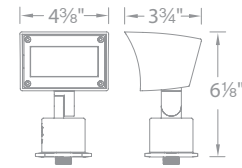

See photometric data on page 122

WALL WASH 120V PATENTED

Integral brightness control

Fixture Finish Options:

- 5022-30BK** Black on Aluminum
- 5022-30BZ** Bronze on Aluminum
- 5022-30BBR** Bronze on Brass