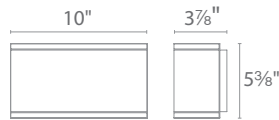

Fixture Finish Options:

AL	Brushed Aluminum
BK	Black
BZ	Bronze
GH	Graphite
WT	White

Example: **WS-W2609-BK**

Beam Angle	Power	Brightness
70°	16W	825lm

Input	Dimming	Color Temp	CRI	Rated Life
120-277V	100% - 10% ELV or 0-10V	3000K	90	70,000 hours