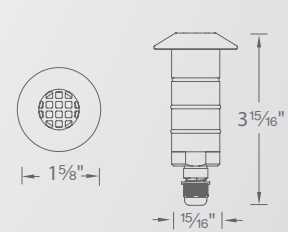

1051-27 **SS**
1051-30

1" Scoop

1061-27 **BS**
1061-30 **SS**

1" Shroud

1031-27 **BS**
1031-30 **SS**

1" Louver

1041-27 **BS**
1041-30 **SS**

6' Lead Wire included