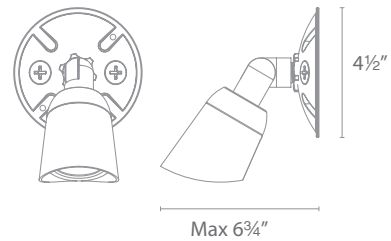

Fixture Finish Options:

aBK	Architectural Black
aBZ	Architectural Bronze
aGH	Architectural Graphite
aWT	Architectural White

Example: **WP-LED415-30-AWT**