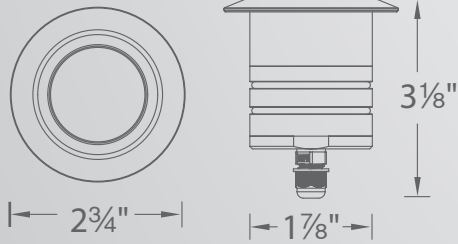

Ordering Chart

12V

2031-30

Fixture Finish Options:

SS Stainless Steel

Example: **2031-30SS**

Input	Power	Brightness	Beam Angle	Color Temp	CRI	Rated Life
9-15VAC	4.1W / 6.6VA	245 lm	25°	3000K	85	70,000 hours