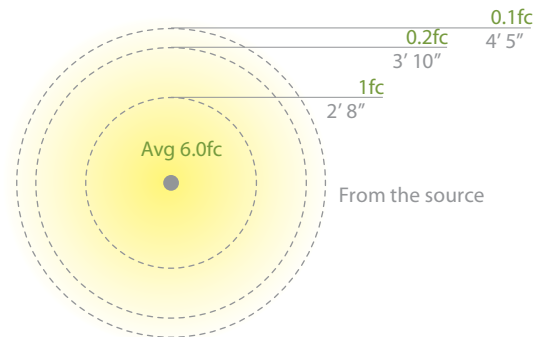

Accessories

9" Mounting Stake	14" Mounting Stake	Surface Mount Flange/Stake	Guardian Mount
9000-ST9-BZ	9000-ST14-BZ	5000-SCP-BK 5000-SCP-BZ 5000-SCP-BBR	9000-SP9-BZ

Mounting stake, 6 foot lead wire, and direct burial gel filled wire nuts included
Transformer Required (order separately)
See Accessories page for more detail