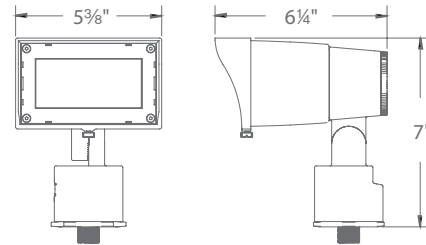

Ordering Chart

12V	120V	Fixture Finish Options:	
5221-27 5221-30	5222-27 5222-30	BK BZ BBR	Black on Aluminum Bronze on Aluminum Bronze on Brass

Example: **5221-30BK**