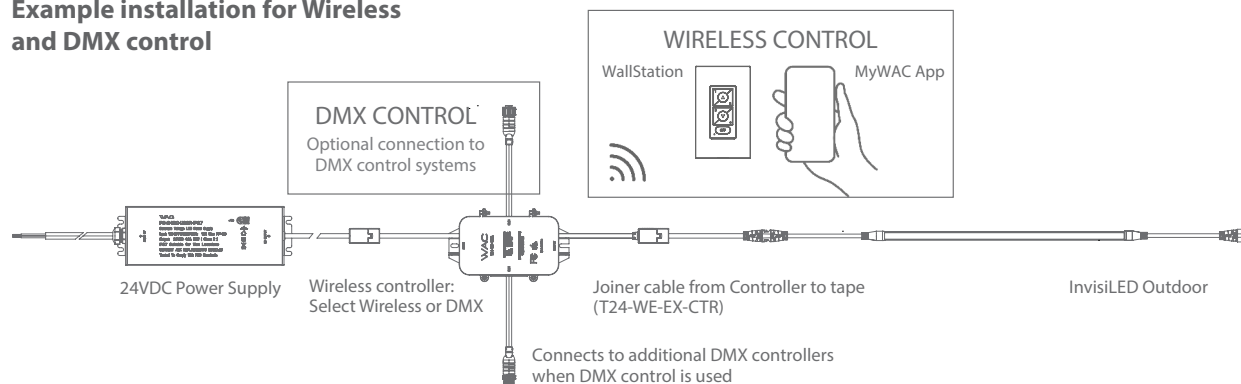

Accessories

Invisiled Outdoor Joiner Cable	Invisiled Outdoor Lead Wire	Invisiled Outdoor Power Connector Kit with Wire Jacket and Silicone Sealant	Invisiled Outdoor Tape to Tape Y Connector	Wireless Controller to InvisiLED Outdoor Tape joiner Cable	Invisiled Outdoor Surface Mount Clear Channel	Silicone Sealant
T24-WE-IC-002-BK T24-WE-IC-006-BK T24-WE-IC-012-BK T24-WE-IC-036-BK T24-WE-IC-072-BK T24-WE-IC-144-BK T24-WE-IC-240-BK	T24-WE-BO12-BK T24-WE-BO72-BK	T24-WE-EX2-006-BK	T24-WE-Y-BK	T24-WE-EX-CTR	T24-WE-CH5	T24-WE-SI-45
Invisiled Outdoor Edge Mounting Clip.	Invisiled Outdoor Surface Mounting Clip	Invisiled Outdoor Underside Mounting Clip.	Wet Rated Tape End Cap with Silicone Sealant	DMX Signal Cable - Universe	DMX Signal Cable - Satellite	
LED-TO24-C2	LED-TO24-C1	T24-WE-C3	T24-WE-EC	T24-OD-MW60 T24-OD-MW120	T24-OD-SW60 T24-OD-SW120	

See Accessories page for more detail

Example installation for Wireless and DMX control