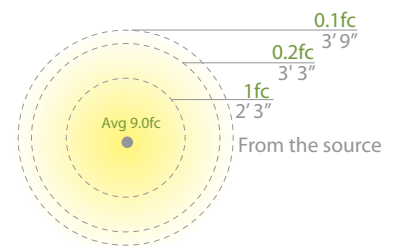

Accessories

9" Mounting Stake	14" Mounting Stake	Surface Mount Flange/Stake	Guardian Mount
9000-ST9-BZ	9000-ST14-BZ	5000-SCP-BK 5000-SCP-BZ 5000-SCP-BBR	9000-SP9-BZ

9" Mounting stake, 6 foot lead wire, and direct burial gel filled wire nuts included
Transformer Required (order separately)
See Accessories page for more detail
**BBR finish available for 6041 model only