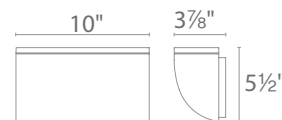

Ordering Chart
120V - 277V

WS-W20506

Example: **WS-W20506-BK**

Beam Angle	Power	Brightness
86°	16W	805lm

TUBE DECORATIVE PENDANT & CEILING MOUNTS

PENDANT

- Die-cast aluminum construction
- Hang straight swivel
- Three 12" and one 6" down rods included