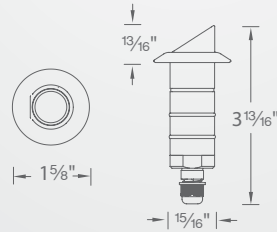

1051-27 **SS**
1051-30

1" Scoop

1061-27 **BS**
1061-30 **SS**

1" Shroud

1031-27 **BS**
1031-30 **SS**

1" Louver

1041-27 **BS**
1041-30 **SS**

6' Lead Wire included