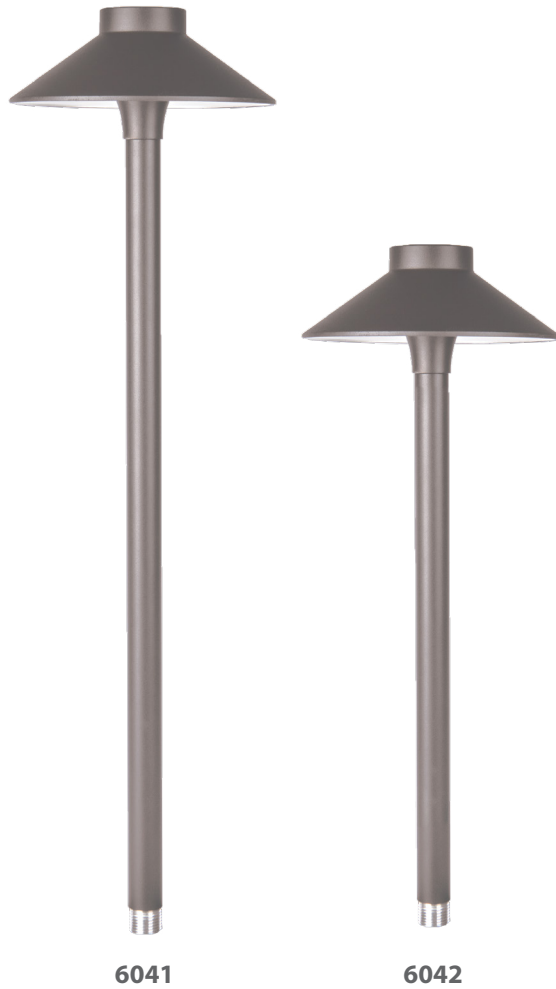

6041

6042

TIKI AREA LIGHT