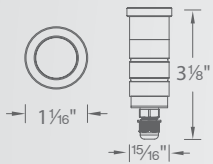

1" Scoop

1061-27 **BS**
1061-30 **SS**