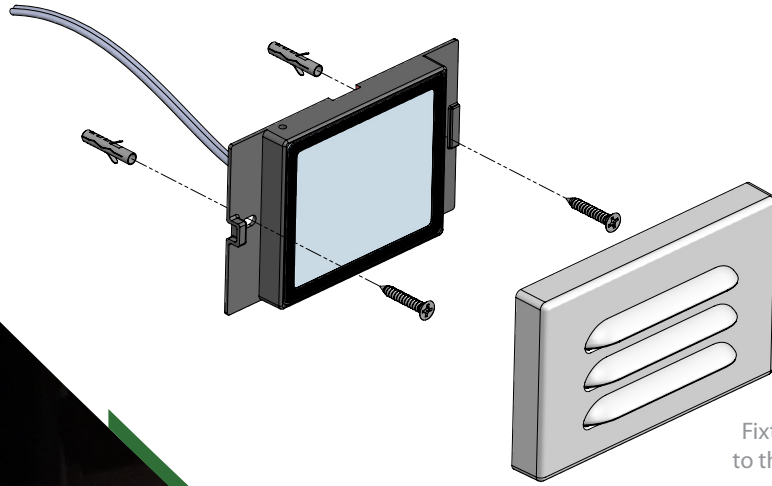

*BBR finish available for 4011 model only

**Cast Stainless Steel finish is only available in 3000K and Amber colors.

STEP LIGHTS
LANDSCAPE

Fixture can be mounted directly to the wall without a junction box