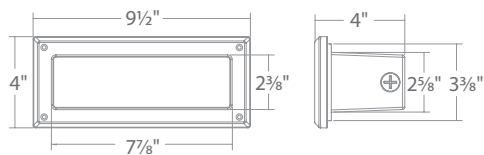

OPEN ILLUMINATION BRICK LIGHT
WL-5105 Opal

Input	Power	Brightness	Color Temp	CRI	Dimming	Rated Life
120V	5.5W	Up to 45 lm	3000K	90	100% - 10% ELV	80,000 hours

Ordering Chart

120V

Fixture Finish Options:

WL-5105-30

- **aBK** Architectural Black
- **aBZ** Architectural Bronze
- **aGH** Architectural Graphite
- **aWT** Architectural White

Example: **WL-5105-30-AWT**

Endurance® BRICK LIGHTS