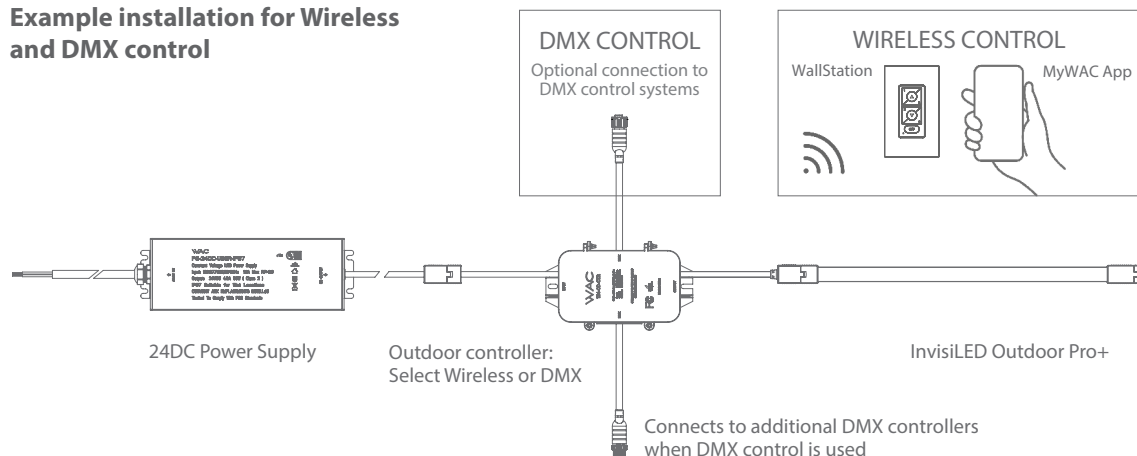

Important Dimming Notice: Must select either the Outdoor Wireless DMX Controller (T24-OD-CTR) for wireless operation or a TRIAC/ELV dimmer for dimming capabilities. Please be aware that these control options cannot be used simultaneously—the LED tape cannot be dimmed using both the TRIAC/ELV dimmer and wirelessly from the mobile app or WallStation. Choose one method to ensure optimal functionality and avoid operational conflicts.

Accessories

Joiner Cable	Y Connector	X Connector	End Cap	5' Clear Channel	Surface Mounting Clip	Edge Mounting Clip
T24-OD-IC6-WT T24-OD-IC12-WT T24-OD-IC72-WT T24-OD-IC120-WT	T24-OD-Y-WT	T24-OD-X-WT	T24-OD-EC-WT	T24-OD-CH5-CL	T24-OD-C1-WT	T24-OD-C2-WT
Underside Mounting Clip	DMX Signal Cable - Universe	DMX Signal Cable - Satellite				
T24-OD-C3-WT	T24-OD-MW60 T24-OD-MW120	T24-OD-SW60 T24-OD-SW120				

See Accessories page for more detail

Example installation for Wireless and DMX control