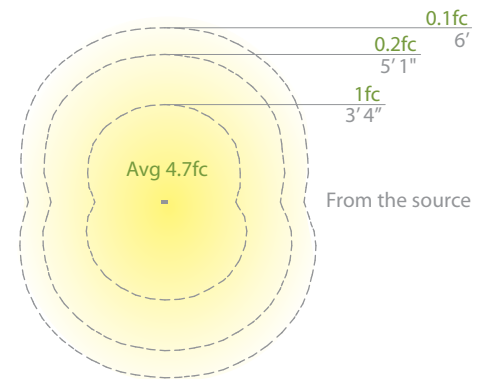

Ordering Chart

12V	120V	277V
6641-27	6642-27	6643-27
6641-30	6642-30	6643-30

Fixture Finish Options:

BK	Black on Aluminum
BZ	Bronze on Aluminum

Example: **6643-27BZ**

Mounting accessory included

	Input	Power	Brightness	Color Temp	CRI	Dimming	Rated Life
12V	9-15VAC	5.8W / 6.2VA	Up to 195lm	2700K, 3000K	90	MLV only Transformer Required (order separately)	60,000 hours
120V	120V	12.5W	Up to 470lm	2700K, 3000K	90	TRIAC or ELV	60,000 hours
277V	277V	13.2W	Up to 550lm	2700K, 3000K	90	ELV only	60,000 hours