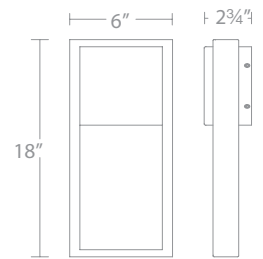

ARCHETYPE 120V/277V

12", 18", & 24" OUTDOOR WALL SCENCE

A low-profile, artful design adds a distinctive, sophisticated look in any outdoor application.

- Aluminum hardware with etched glass diffuser
- No transformer or driver required

Ordering Chart

Scence

WS-W13918
WS-W13924

WS-W15912
WS-W15918
WS-W15924

Fixture Finish Options:

BK Black

Example: **WS-W13918-BK**

WS-W15912

WS-W13918

WS-W15918

WS-W13924

WS-W15924

	Model	Input	Power	Brightness	Color Temp	CRI	Dimming	Rated Life
18"	WS-W13918	120V	16W	427lm	3000K	90	100% -10% ELV	54,000 hours
24"	WS-W13924	120V	22W	760lm	3000K	90	100% -10% ELV	54,000 hours
12"	WS-W15912	120V	10W	331lm	3000K	90	100% -10% ELV	54,000 hours
18"	WS-W15918	120V	13W	435lm	3000K	90	100% -10% ELV	54,000 hours
24"	WS-W15924	120V	16W	775lm	3000K	90	100% -10% ELV	54,000 hours