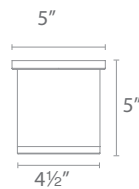

Beam Angle	Power	Brightness
35°	16W	800lm