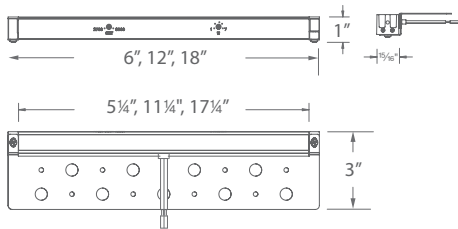

Input	Power	Brightness	Beam Angle	CRI	Color Temp	Rated Life
18"	9 - 15VAC	8.5W, 9.3VA	350lm	110°	85	2700K, 3000K	70,000 hours
12"	9 - 15VAC	7.0W, 7.6VA	230lm	110°	85	2700K, 3000K	70,000 hours
6"	9 - 15VAC	4.5W, 5.6VA	110lm	110°	85	2700K, 3000K	70,000 hours
3"	9 - 15VAC	1.5W, 2.6VA**	50lm	110°	85	2700K, 3000K**	70,000 hours

**Due to its compact size, the 7032 is dedicated in either 2700K or 3000K

**No integral brightness control for 7032 model
Transformer Required (order separately)

7062, 7122, 7182