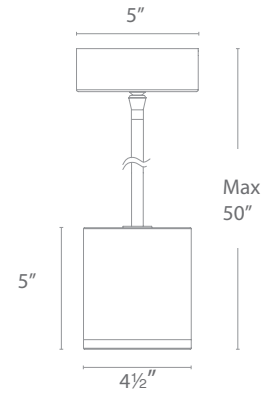

TUBE DECORATIVE PENDANT & CEILING MOUNTS

PENDANT

- Die-cast aluminum construction
- Hang straight swivel
- Three 12" and one 6" down rods included

Ordering Chart

120V - 277V

Fixture Finish Options:

PD-W2605

AL	Brushed Aluminum
BK	Black
BZ	Bronze
GH	Graphite
WT	White

Example: **PD-W2605-BK**

Input	Power	Brightness	Beam Angle	Dimming	Color Temp	CRI	Rated Life
120-277V	16W	800lm	33°	100% - 10% ELV or 0-10V	3000K	90	70,000 hours

CEILING MOUNT

- Die-cast aluminum construction

Ordering Chart

120V - 277V

Fixture Finish Options:

FM-W2605

AL	Brushed Aluminum
BK	Black
BZ	Bronze
GH	Graphite
WT	White

Example: **FM-W2605-WT**