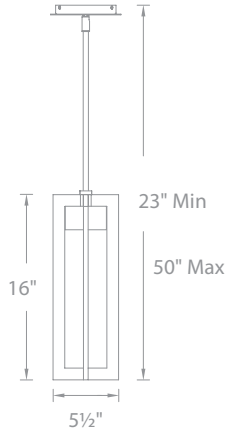

CHAMBER 120V/277V (CHECK VOLTAGE) 16" OUTDOOR PENDANT & 20" OUTDOOR POST MOUNT

PD-W48616