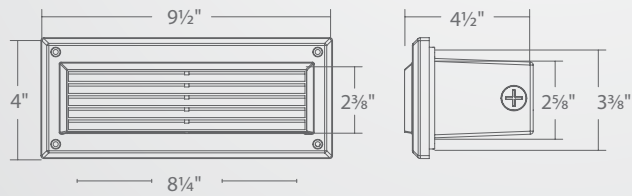

Fixture Finish Options:

- **aBK** Architectural Black
- **aBZ** Architectural Bronze
- **aGH** Architectural Graphite
- **aWT** Architectural White

Example: **WL-5205-30-ABK**