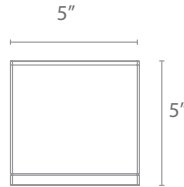

RUBIX DECORATIVE CEILING MOUNTS

- Ceiling mount
- Die-cast aluminum construction

CEILING MOUNT

Ordering Chart

120V - 277V

Fixture Finish Options:

FM-W2505

AL	Brushed Aluminum
BK	Black
BZ	Bronze
GH	Graphite
WT	White

Example: **FM-W2505-WT**

Input	Power	Brightness	Beam Angle	Dimming	Color Temp	CRI	Rated Life
120-277V	16W	750lm	86°	100% - 10% ELV or 0-10V	3000K	90	70,000 hours

CEILING MOUNT

Ordering Chart

120V - 277V

Fixture Finish Options:

FM-W2510

AL	Brushed Aluminum
BK	Black
BZ	Bronze
GH	Graphite
WT	White

Example: **FM-W2510-BZ**