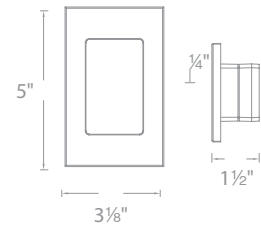

- Tempered glass diffuses light for even illumination
- Die-cast aluminum construction with abrasion-resistant powder-coated finish, or marine-grade stainless steel option available
- Title 24 Compliant (120V only)

Mounts Vertically or Horizontally