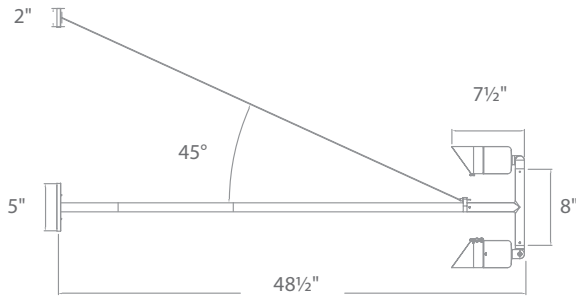

DOUBLE WP-LED529

Input	Power	Brightness	Color Temp	CRI	Dimming	Rated Life
120V	30W	Up to 1140 lm x2	3000K, 4000K	85	100% - 10% ELV	50,000 hours