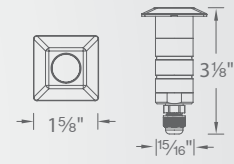

1" Scoop

1061-27 **BS**
1061-30 **SS**