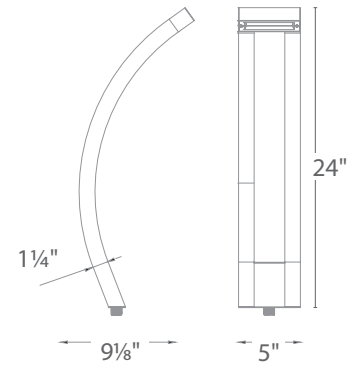

SLIDE PATH

- Sleek linear design blends seamlessly into pathways while providing soft, even illumination
- Factory sealed, watertight fixtures
- Constant output for 9V-15V input

6311

6311

6321

6321

Ordering Chart