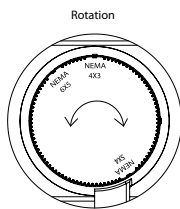

ADJUSTABLE BEAM
WALL WASH
LANDSCAPE

Architectural beam distributions from 3x4 to 4x5 to 5x6 proportions and everything in between.
Always a uniform wide beam wash of light.

NEMA 5x4

NEMA 4x5