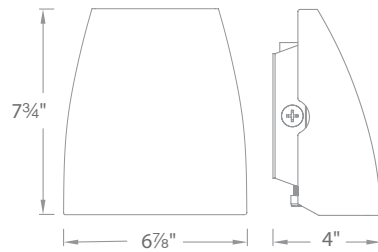

Input	Power	Brightness	Color Temp	CRI	Dimming	Rated Life
120V-277V	19W/27W/35W	1390/2075/2750 lm	3000K	85	100% - 10% ELV or 0-10V	100,000 hours

MOTION SENSOR (120V)

Available in 3 complementary colors

- **MS-120-BZ** Bronze
- **MS-120-GY** Gray
- **MS-120-WT** White

PHOTOSENSOR (120V)

Available in 3 complementary colors

- **PC-120-BZ** Bronze
- **PC-120-GY** Gray
- **PC-120-WT** White