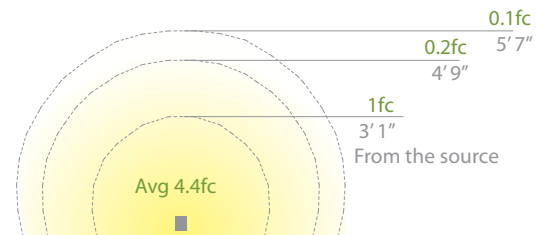

Accessories

9" Mounting Stake	14" Mounting Stake	Surface Mount Flange/Stake	Guardian Mount
9000-ST9-BZ	9000-ST14-BZ	5000-SCP-BK 5000-SCP-BZ 5000-SCP-BBR	9000-SP9-BZ

14" Mounting stake, 6 foot lead wire, and direct burial gel filled wire nuts included
Transformer Required (order separately)
See Accessories page for more detail