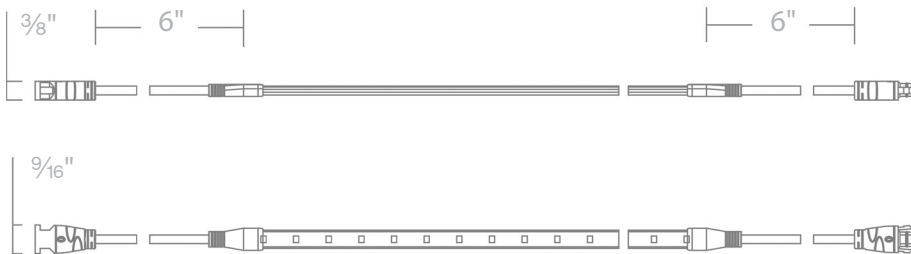

Power Supply for TRIAC/ELV Dimming

Model	Input	Output	Dimmable	
PS-24DC-U96R-WE	120V-277VAC	24V DC 96W	ELV / TRIAC	Remote Wet Location Includes a 6 foot lead wire
PS-24DC-A96P-WE	120V	24V DC 96W	N/A	Portable Wet Location Includes a 6 foot lead wire 120V input power cord ready