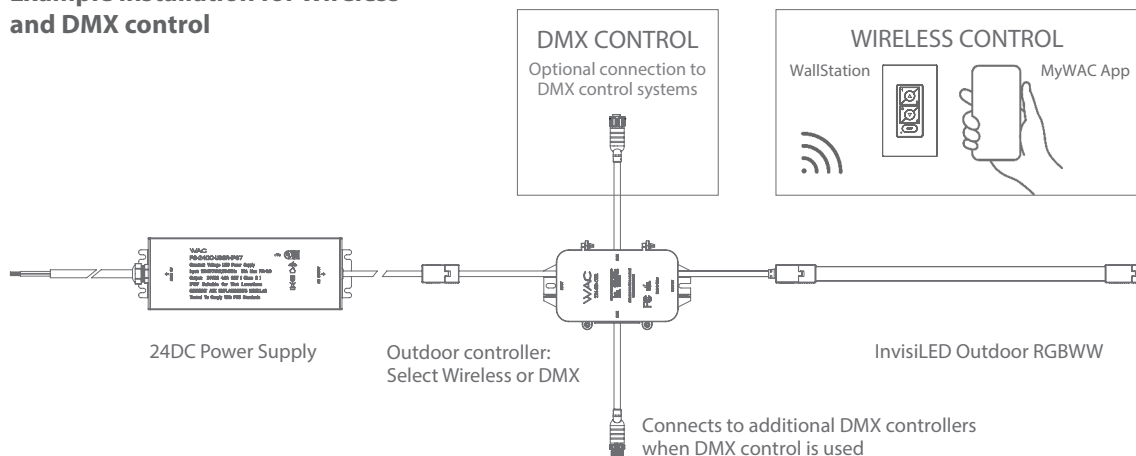

Controller

	T24-OD-CTR	24VDC, 96W Max from power supply 3ft input cable included	24VDC, 90W Max 3ft output cable included	5" x 3 1/2" x 1 1/2"	Outdoor Wireless DMX Controller Allows outdoor tape to be wirelessly controlled through MyWAC app, WallStation, or DMX. IP65 wet rated *Wi-Fi network is required to operate the system. This controller consumes 6W power Max
	LED-WCT-WT	120-230VAC	N/A	4 5/8" x 2 3/4" x 1 5/8"	WallStation Multi-scene selection/Dimming Control, dedicated Off button/Suitable for standard single NEMA wall box Setup and configuration via MyWAC mobile application

Accessories

Joiner Cable	Y Connector	X Connector	End Cap	5' Clear Channel	Surface Mounting Clip	Edge Mounting Clip
T24-OD-IC6-WT T24-OD-IC12-WT T24-OD-IC72-WT T24-OD-IC120-WT	T24-OD-Y-WT	T24-OD-X-WT	T24-OD-EC-WT	T24-OD-CH5-CL	T24-OD-C1-WT	T24-OD-C2-WT
Underside Mounting Clip	DMX Signal Cable - Universe	DMX Signal Cable - Satellite				
T24-OD-C3-WT	T24-OD-MW60 T24-OD-MW120	T24-OD-SW60 T24-OD-SW120				

See Accessories page for more detail

Example installation for Wireless and DMX control