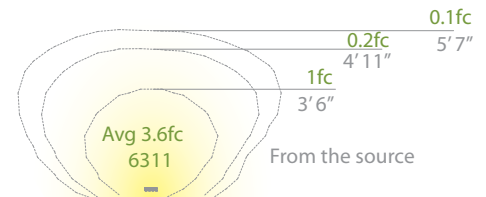

Recommended spacing for installation

6311 Small

- Residential: 7 to 9ft
- Commercial: 4 to 6ft