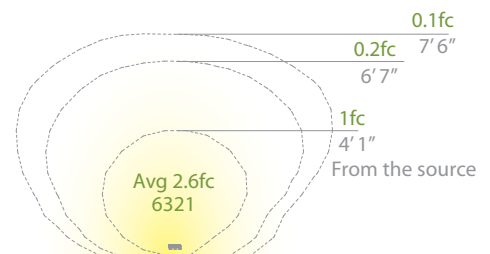

Recommended spacing for installation

6321 Large

- Residential: 9 to 11ft
- Commercial: 5 to 7ft