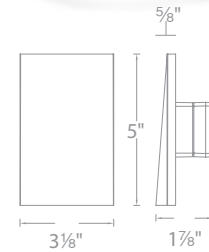

Ordering Chart

12V

4041-27	BK
4041-30	BZ
4041-AM	WT

120V

WL-LED210-C	BN
WL-LED210-AM	BK
	BZ
	WT

Input	Power	Brightness	Color Temp	CRI	Dimming	Rated Life
12V	2W / 3.1VA	Up to 4 lm	2700K, 3000K & Amber	90	100%-10% MLV	60,000 hours
Transformer Required (order separately)						
120V	3.5W	Up to 4 lm	3000K & Amber	90	100%-10% ELV	50,000 hours

- Geometric design with downward illumination
- Die-cast aluminum construction with abrasion-resistant powder-coated finish
- Title 24 Compliant (120V only)

Ordering Chart

12V

4091-27	BK
4091-30	BZ
4091-AM	WT

120V

WL-LED140-C	BK
WL-LED140-AM	BZ
	WT

Fixture Finish Options:

BK	Black on Aluminum
BZ	Bronze on Aluminum
WT	White on Aluminum

Example: **WL-LED140-C-BK**

IP66 Rated self contained fixture with various face plates. Fits into a switch box or a 2" x 4" junction box with minimum inside dimensions of 3"L x 2"W x 2.5"D.