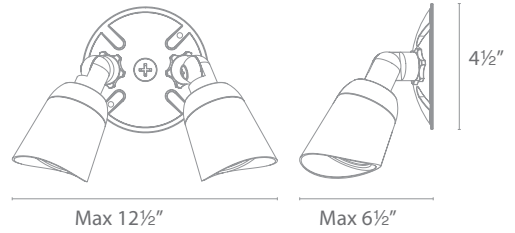

Fixture Finish Options:

aBK Architectural Black
aBZ Architectural Bronze
aGH Architectural Graphite
aWT Architectural White

Example: **WP-LED430-30-ABZ**