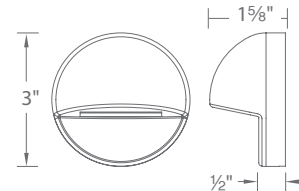

Transformer Required (order separately)
See photometric data on page 128

3011

Ordering Chart

3011-27
3011-30

Fixture Finish Options:

BK Black on Aluminum
BZ Bronze on Aluminum
BBR Bronze on Brass
WT White on Aluminum