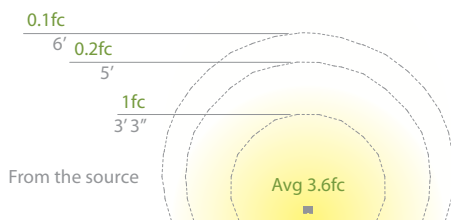

Accessories

9" Mounting Stake	14" Mounting Stake	Surface Mount Flange/Stake	Guardian Mount
9000-ST9-BZ	9000-ST14-BZ	5000-SCP-BK 5000-SCP-BZ	9000-SP9-BZ

14" Mounting stake, 6 foot lead wire, and direct burial gel filled wire nuts included
Transformer Required (order separately)
See Accessories page for more detail