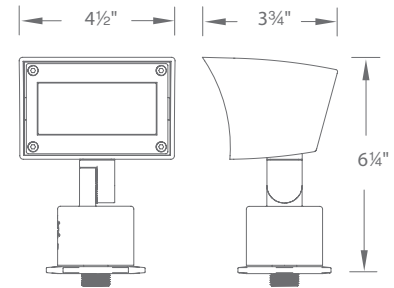

14" Mounting stake (12V), detachable shroud, 6' lead wire and direct burial gel filled wire nuts (12V) included

See Accessories page for more detail

ADJUSTABLE BEAM
WALL WASH
LANDSCAPE

Architectural beam distributions from 3x4 to 4x5 to 5x6 proportions and everything in between.
Always a uniform wide beam wash of light.

NEMA 5x4

NEMA 4x5

WALL WASH LANDSCAPE

PATENTED

1838 listed
1598 listed

- A uniform wide distribution wall wash from a small form factor
- Solid die-cast brass or corrosion resistant aluminum alloy
- Factory sealed watertight fixtures
- Constant output for 9V-15V, 110V - 120V inputs
- Even Coverage at 15° Upwards, 50° x 80°
- Continuously Adjustable Brightness Control indexed at 1W, 4W, 8W, 13W, 18W