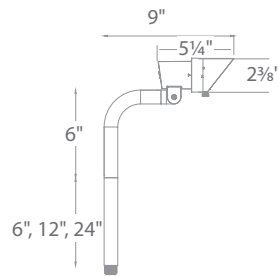

Shown with gutter mount bracket accessory

Continuously adjustable brightness control

Single and Double stem mount available. See next page

PATENTED

MINI ACCENT PATH

6111

6211

- Includes 6", 12" and 24" extensions
- 10°-50° beam adjustability
- Continuously adjustable beam angles and brightness control
- Detachable shroud
- Constant output for 9V-15V input