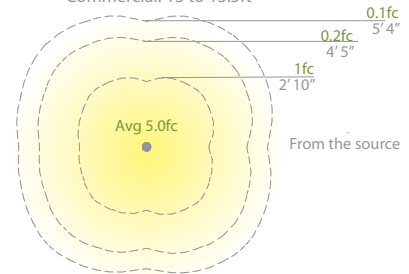

Recommended spacing for installation :
(12V) 6631

- Residential: 19.5 to 23ft
- Commercial: 13 to 15.5ft