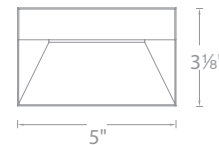

120V

WL-LED140-C	BK
WL-LED140-AM	BZ
	WT

Fixture Finish Options:

BK	Black on Aluminum
BZ	Bronze on Aluminum
WT	White on Aluminum

Example: **WL-LED140-C-BK**

IP66 Rated self contained fixture with various face plates. Fits into a switch box or a 2" x 4" junction box with minimum inside dimensions of 3"L x 2"W x 2.5"D.