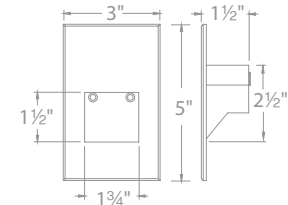

Ordering Chart

12V

Fixture Finish Options:

4021-27
4021-30
4021-AM

BZ Bronze on Aluminum
BK Black on Aluminum
SS** Cast Stainless Steel
WT White on Aluminum

Example: **4021-30BK**