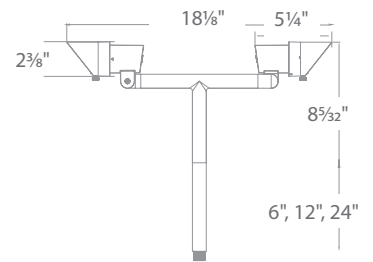

Shown with gutter mount bracket accessory

Continuously adjustable brightness control

Single and Double stem mount available. See next page

PATENTED

MINI ACCENT PATH

6111

6211

- Includes 6", 12" and 24" extensions
- 10°-50° beam adjustability
- Continuously adjustable beam angles and brightness control
- Detachable shroud
- Constant output for 9V-15V input