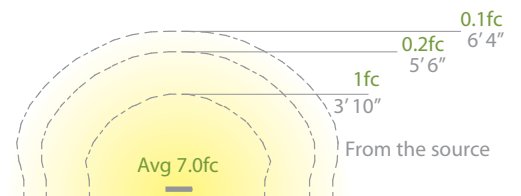

Accessories

9" Mounting Stake	14" Mounting Stake	Surface Mount Flange/Stake	Guardian Mount
9000-ST9-BZ	9000-ST14-BZ	5000-SCP-BK 5000-SCP-BZ	9000-SP9-BZ

9" Mounting stake, 6 foot lead wire, and direct burial gel filled wire nuts included
Transformer Required (order separately)
See Accessories page for more detail