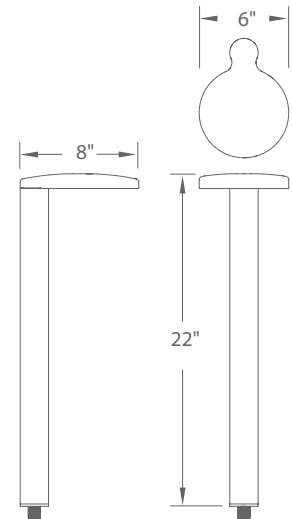

- Sturdy side mount design works well in applications where directional illumination is desired
- Recommended spacing for installation :
  Residential: 8 to 10ft
  Commercial: 5 to 7ft
- Factory sealed, watertight fixtures
- Solid die-cast corrosion resistant aluminum alloy
- Constant output for 9V-15V input