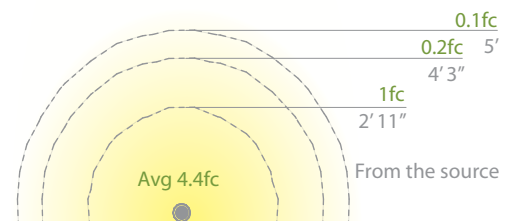

Accessories

9" Mounting Stake	14" Mounting Stake	Surface Mount Flange/Stake	Guardian Mount
9000-ST9-BZ	9000-ST14-BZ	5000-SCP-BK 5000-SCP-BZ	9000-SP9-BZ

14" Mounting stake, 6 foot lead wire, and direct burial gel filled wire nuts included
Transformer Required (order separately)
See Accessories page for more detail