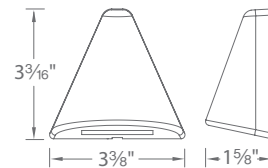

Fixture Finish Options:

BK Black on Aluminum
BZ Bronze on Aluminum
BBR Bronze on Brass
WT White on Aluminum

Example: **3021-27BZ**

Input	Power	Brightness	Color Temp	CRI	Rated Life
9 - 15VAC	2.8W - 4.6VA	60lm	2700K, 3000K	90	50,000 hours