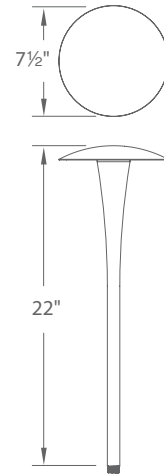

- Broad appeal makes this fixture suitable for varying landscape designs
- Recommended spacing for installation :
  Residential: 11 to 13ft
  Commercial: 7 to 9ft
- IP66 Rated, protected against high-pressure water jets
- Factory sealed, watertight fixtures
- Solid brass or corrosion resistant aluminum alloy
- Constant output for 9V-15V input

Ordering Chart

12V	Fixture Finish Options:	
6011-27	BK	Black on Aluminum
6011-30	BZ	Bronze on Aluminum
	BBR	Bronze on Brass

Example: **6011-27BZ**

Input	Power	Brightness	Color Temp	CRI	Rated Life
9-15VAC	5.8W / 9.4VA	Up to 150lm	2700K, 3000K	90	60,000 hours

Accessories

9" Mounting Stake	14" Mounting Stake	Surface Mount Flange/Stake	Guardian Mount
9000-ST9-BZ	9000-ST14-BZ	5000-SCP-BK 5000-SCP-BZ	9000-SP9-BZ

Mounting stake, 6 foot lead wire, and direct burial gel filled wire nuts included
Transformer Required (order separately)
See Accessories page for more detail