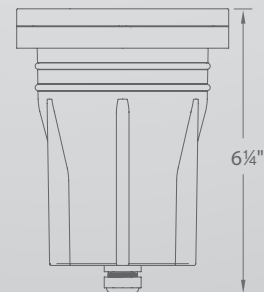

Accessories

Non-Slip Lens	Rock Guard	Optics	Concrete Pour Kit
5030-NSLEN-CL	5030-GRD-BZ 5030-GRD-BBR	LENS-25-AMB LENS-25-GRN LENS-25-RED LENS-25-BLU LENS-25-FR LENS-25-HCL	5030-PIP-PVC

6' lead wire and direct burial gel filled wire nuts (12V) or standard wire nuts (120V) included