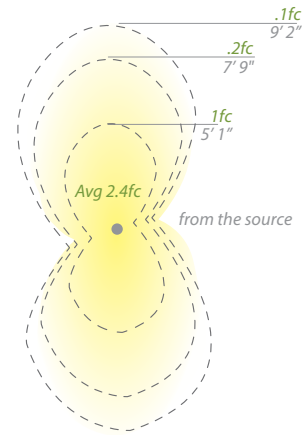

Recommended spacing for installation:
(120V, 277V) 6612, 6613

- Residential: 6.5 to 7.5ft
- Commercial: 4.5 to 5.5ft