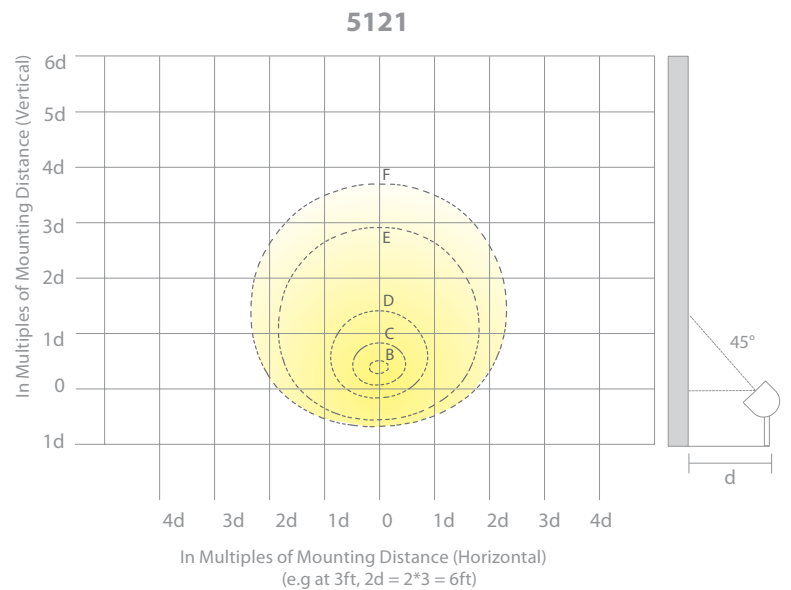

FIXTURE	MOUNTING DISTANCE (d)	A	B	C	D	E	F
5121-30	3ft	27.5fc	16.3fc	10.9fc	4.7fc	0.72fc	0.33fc
	4ft	15.6fc	9.6fc	5.9fc	2.7fc	0.40fc	0.18fc
	5ft	10fc	5.9fc	4.0fc	1.3fc	0.26fc	0.12fc
	6ft	6.8fc	4.1fc	2.7fc	1.2fc	0.18fc	0.08fc
	7ft	5fc	3.1fc	2.0fc	0.88fc	0.13fc	0.06fc
	8ft	3.9fc	2.4fc	1.6fc	0.67fc	0.10fc	0.05fc
	9ft	3.1fc	1.8fc	1.2fc	0.54fc	0.08fc	0.04fc
10ft	2.5fc	1.5fc	0.99fc	0.44fc	0.06fc	0.03fc