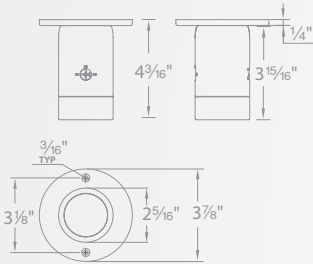

TREE LIGHTS LED LIGHT

Ordering Chart

12V	Pendant	12V	Pendant	12V	Ceiling Mount
3811-27/30/40	BK BZ	3821-27/30/40	BK BZ	3831-27/30/40	BK BZ WT*

3811/3821: 6' Chain included

Fixture Finish Options:

- **BK** Black on Aluminum
- **BZ** Bronze on Aluminum
- **WT*** White on Aluminum

*WT finish available for 3831 model only

Example: **3831-27/30/40WT**

Accessories

1. Optics
2. **LENS-11-AMB**
   - **LENS-11-GRN**
   - **LENS-11-RED**
   - **LENS-11-BLU**
   - **LENS-11-FR**

3831

Input	Power	Brightness	CCT	CRI	Rated Life
9-15VAC	1W - 7.5W 2VA - 8VA	45lm - 380lm	2700K, 3000K 4000K	85	50,000 hours

Transformer Required (order separately)