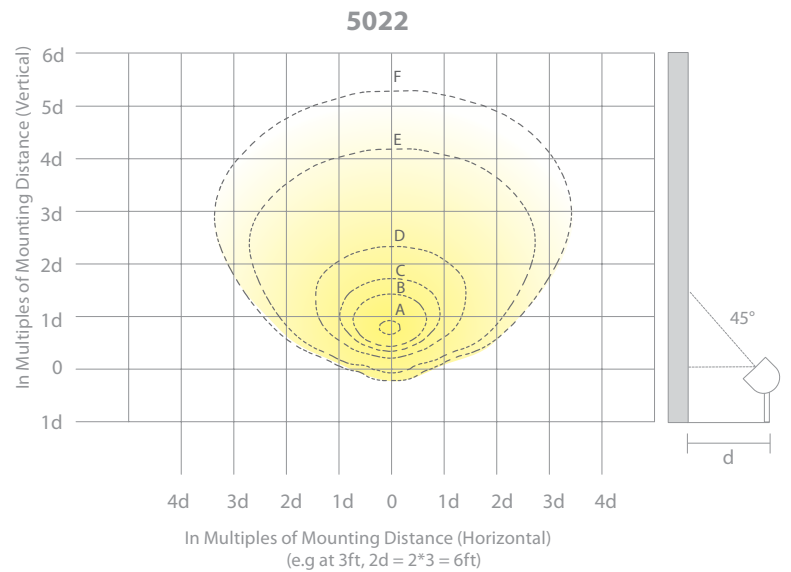

FIXTURE	MOUNTING DISTANCE (d)	A	B	C	D	E	F
5022-30	3ft	27.5fc	16.3fc	10.9fc	4.7fc	0.72fc	0.33fc
	4ft	15.6fc	9.6fc	5.9fc	2.7fc	0.40fc	0.18fc
	5ft	10fc	5.9fc	4.0fc	1.3fc	0.26fc	0.12fc
	6ft	6.8fc	4.1fc	2.7fc	1.2fc	0.18fc	0.08fc
	7ft	5fc	3.1fc	2.0fc	0.88fc	0.13fc	0.06fc
	8ft	3.9fc	2.4fc	1.6fc	0.67fc	0.10fc	0.05fc
	9ft	3.1fc	1.8fc	1.2fc	0.54fc	0.08fc	0.04fc
10ft	2.5fc	1.5fc	0.99fc	0.44fc	0.06fc	0.03fc