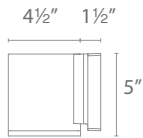

Beam Angle	Power	Brightness
33°	16W	800lm

Input	Dimming	Color Temp	CRI	Rated Life
120-277V	100% - 10% ELV or 0-10V	3000K	90	70,000 hours