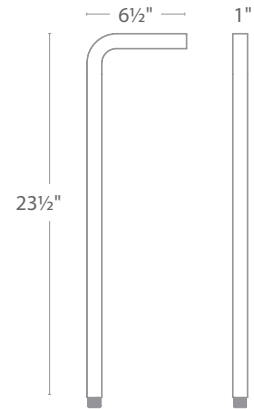

- Sleek linear design blends seamlessly into pathways while providing soft, even illumination
- Recommended spacing for installation :
Residential: 11 to 13ft
Commercial: 7 to 9ft
- Factory sealed, watertight fixtures
- Constant output for 9V-15V input