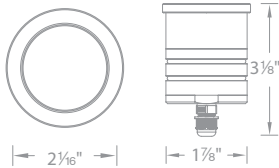

2021-27	BS
2021-30	SS

2022-27	BS
2022-30	SS

2" Square

2" Square with Honeycomb Louver

2051-27	BS
2051-30	SS

2052-27	BS
2052-30	SS

2" Shroud

2111-27	BS
2111-30	SS