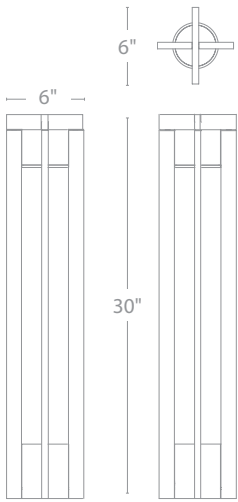

CHAMBER 12V/120V/277V (CHECK VOLTAGE) BOLLARD

- Sleek linear design blends seamlessly into pathways while providing soft, even illumination
- Factory sealed, watertight fixtures
- Constant output for 9V-15V input