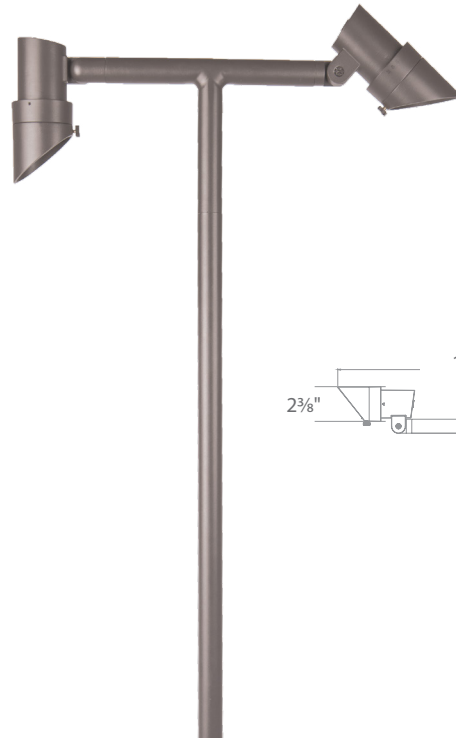

Shown with gutter mount bracket accessory

Continuously adjustable brightness control

Single and Double stem mount available. See next page

PATENTED

MINI ACCENT PATH

6111

6211

- Includes 6", 12" and 24" extensions
- 10°-50° beam adjustability
- Continuously adjustable beam angles and brightness control
- Detachable shroud
- Constant output for 9V-15V input