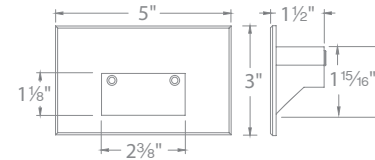

STEP LIGHTS **LANDSCAPE**

1838 listed (12V)
1598 listed (120V)

- Solid stainless steel construction
- Includes a spring clip for wall or step applications
- 6' lead wire
- Corrosion resistant aluminum alloy, or cast stainless steel construction
- Anti-microbial white paint

SQUARE STEP LIGHTS

Ordering Chart

12V

Fixture Finish Options:

2061-27
2061-30

BS Bronze Stainless Steel
SS Stainless Steel

Example: **2061-30BS**

2 3/4"

1 7/8"

3 1/4"

Input	Power	Brightness	Color Temp	CRI	Rated Life
9-15VAC	4.1W / 6.6VA	55lm	2700K, 3000K	85	70,000 hours

RECTANGLE STEP LIGHTS

Ordering Chart

12V

Fixture Finish Options:

4011-27
4011-30
4011-AM

BZ Bronze on Aluminum
BK Black on Aluminum
BBR* Bronze on Brass
SS** Cast Stainless Steel
WT White on Aluminum

Example: **4011-30BZ**

Ordering Chart

12V

Fixture Finish Options:

4021-27
4021-30
4021-AM

BZ Bronze on Aluminum
BK Black on Aluminum
SS** Cast Stainless Steel
WT White on Aluminum

Example: **4021-30BK**

	Input	Power	Brightness	Color Temp	CRI	Rated Life
12V	9-15VAC	2W / 3.1VA	Up to 38 lm	2700K & 3000K & Amber	90	60,000 hours
Transformer Required (order separately)						
120V	110-120VAC	3.5W	Up to 65 lm	3000K	90	54,000 hours

*BBR finish available for 4011 model only

**Cast Stainless Steel finish is only available in 3000K and Amber colors.