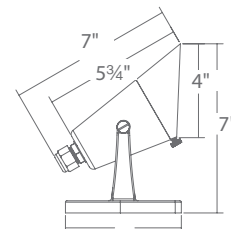

Accessories Submersible luminaire

Optics Direct Burial Waterproof Wire Nuts

1. **LENS-20-AMB**
   - **LENS-20-GRN**
   - **LENS-20-RED**
   - **LENS-20-BLU**
   - **LENS-20-FR**
   - **LENS-20-SPR**
2. **9020-WNT-BK**

Detachable shroud and direct burial gel filled wire nuts (12V)
Transformer Required (order separately)
See Accessories page for more detail