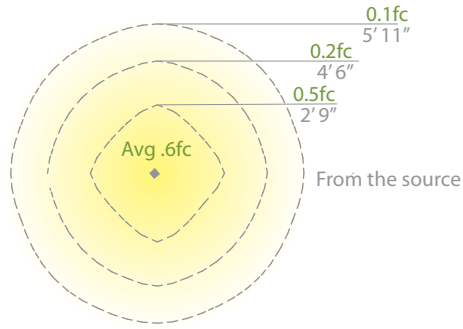

Recommended spacing for installation :
(12V) 6621

- Residential: 12 to 14.5ft
- Commercial: 4 to 6.5ft