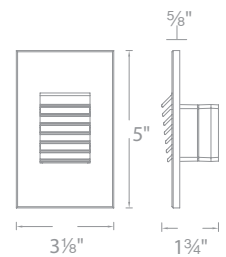

Ordering Chart

12V

4061-27
4061-30
4061-AM

Fixture Finish Options:

BK Black on Aluminum
BZ Bronze on Aluminum
WT White on Aluminum

120V

WL-LED120-C
WL-LED120-AM

WL-LED220-C
WL-LED220-AM

Example: **WL-LED220-C-BZ**