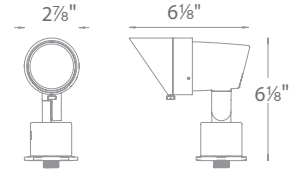

ACCENT 120V PATENTED

Integral brightness control, adjustable beam angle

Fixture Finish Options:

- **5012-30BK** Black on Aluminum
- **5012-30BZ** Bronze on Aluminum
- **5012-30BBR** Bronze on Brass

Power	Brightness	Beam Angle	CRI	Color Temp	Rated Life	Listing
3.5W to 14.5W	100lm - 900lm	15° to 60°	85	3000K	45,000 hours	IP-66

See photometric data on page 122

WALL WASH 120V PATENTED

Integral brightness control

Fixture Finish Options:

- **5022-30BK** Black on Aluminum
- **5022-30BZ** Bronze on Aluminum
- **5022-30BBR** Bronze on Brass

Power	Brightness	Beam Angle	CRI	Color Temp	Rated Life	Listing
3.5W to 14.5W	95lm - 855lm	15° upward (50° by 80°)	85	3000K	45,000 hours	IP-66

See photometric data on page 129

3" INGROUND 120V PATENTED

Integral brightness control, adjustable beam angle

Fixture Finish Options:

- **5032-30BZ** Bronze on Aluminum
- **5032-30BBR** Bronze on Brass

Power	Brightness	Beam Angle	CRI	Color Temp	Rated Life	Listing
3.5W to 11.5W	65lm - 515lm	15° - 60°	85	3000K	45,000 hours	IP-67

See photometric data on page 126

BOLLARDS 120V-277V

SCOOP

See pages 63 - 64

CHAMBER

See pages 65 - 66

TOWER

See pages 69 - 70

ARCHETYPE

See pages 71 - 72