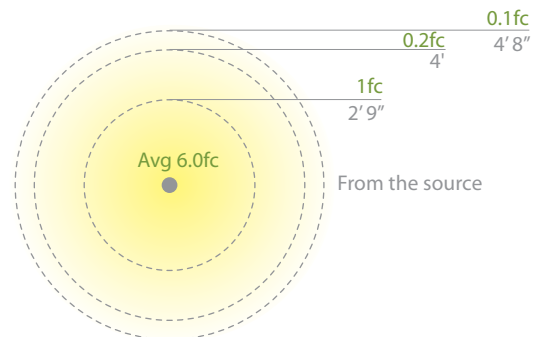

Accessories

9" Mounting Stake	14" Mounting Stake	Surface Mount Flange/Stake	Guardian Mount
9000-ST9-BZ	9000-ST14-BZ	5000-SCP-BK 5000-SCP-BZ 5000-SCP-BBR	9000-SP9-BZ

9" Mounting stake, 6 foot lead wire, and direct burial gel filled wire nuts included
Transformer Required (order separately)
See Accessories page for more detail
**BBR finish available for 6041 model only