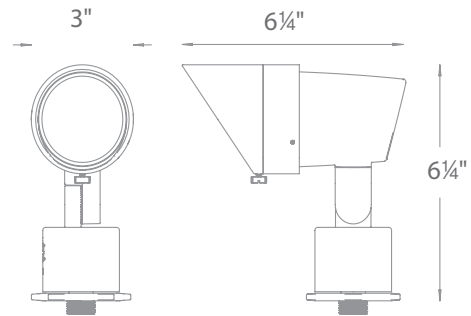

Input	Power	Brightness	Beam Angle	Color Temp	CRI	Rated Life
12V	9 - 15VAC	1W - 18W 2VA - 23VA	50lm - 1160lm	10° - 60°	2700K, 3000K, 4000K	85	70,000 hours
Transformer Required (order separately)							
120V	110V - 120VAC	3.5W - 14.5W	100lm - 900lm	15° - 60°	3000K	85	45,000 hours

See photometric data on page 121 / 122