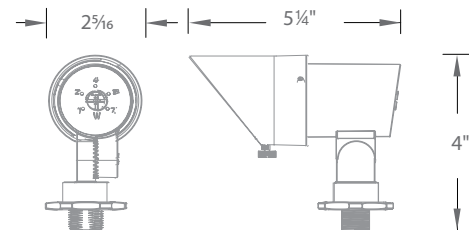

Accessories

5" Long Shroud	Mini Accent Snoot	Mounting Stake	Power Stake	Surface Mount Flange/Stake	Guardian Mount	Gutter Mount Bracket	Tree Mount Junction Box
5111-LSHR-BK	5111-SNOOT-BK	9000-ST9-BZ	M6000-STAKE	5000-SCP-BK	9000-SP9-BZ	5000-GM-BK	5000-TCP-BK
5111-LSHR-BZ	5111-SNOOT-BZ	9000-ST14-BZ		5000-SCP-BZ		5000-GM-BZ	5000-TCP-BZ
5111-LSHR-BBR	5111-SNOOT-BBR			5000-SCP-BBR		5000-GM-WT	5000-TCL-BK 5000-TCL-BZ

See Accessories page for more detail

Large Tree Mount Canopy Strap	Extension Rods	Optics
5000-TST-BK 5000-STB-BK	5000-X04-BZ,BK,BBR 5000-X08-BZ,BK,BBR 5000-X12-BZ,BK,BBR 5000-X18-BZ,BK,BBR 5000-X24-BZ,BK,BBR	LENS-16-AMB LENS-16-GRN LENS-16-RED LENS-16-BLU LENS-16-FR LENS-16-SPR LENS-16-BEL 5111-HCL

Shown with gutter mount bracket accessory

Continuously adjustable brightness control

Single and Double stem mount available. See next page