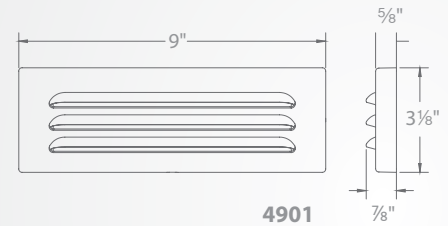

Ordering Chart

12V

Fixture Finish Options:

4901-27
4901-30

BZ Bronze on Aluminum
BK Black on Aluminum
BBR Bronze on Brass
WT White on Aluminum

Example: **4901-27BK**

Input	Power	Brightness	Color Temp	CRI	Rated Life
9-15V	8W/12VA	100lm	2700K, 3000K	90	70,000 hours