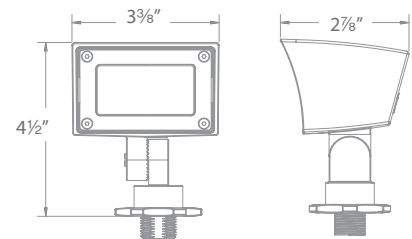

Input	Power	Brightness	Beam Angle	CCT	CRI	Rated Life
9 - 15VAC	1W - 8W 2VA - 12VA	80lm - 420lm	Symmetrical (70° by 90°)	2700K, 3000K	85	70,000 hours

See photometric data on page 129

Accessories

Mounting Stake	Surface Mount Flange/Stake	Guardian Mount	Gutter Mount Bracket	Tree Mount Junction Box	Large Tree Mount Canopy Strap	Extension Rods	Optics
9000-ST9-BZ	5000-SCP-BK	9000-SP9-BZ	5000-GM-BK	5000-TCP-BK	5000-TST-BK	5000-X04-BZ,BK,BBR	LENS-2X3-AMB
9000-ST14-BZ	5000-SCP-BZ		5000-GM-BZ	5000-TCP-BZ	5000-STB-BK	5000-X08-BZ,BK,BBR	LENS-2X3-GRN
	5000-SCP-BBR		5000-GM-WT	5000-TCL-BK		5000-X12-BZ,BK,BBR	LENS-2X3-RED
				5000-TCL-BZ		5000-X18-BZ,BK,BBR	LENS-2X3-BLU
						5000-X24-BZ,BK,BBR	LENS-2X3-FR
							LENS-2X3-SPR
							LENS-2X3-BEL
							5121-HCL

9" Mounting stake (12V), detachable shroud, 6' lead wire and direct burial gel filled wire nuts (12V) included
Transformer Required (order separately)
See Accessories page for more detail