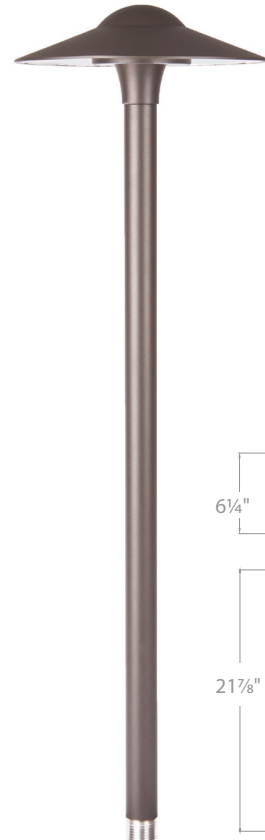

1838 listed

CANOPY AREA LIGHT

- Sturdy center mount design works well in applications where area illumination is desired
- Recommended spacing for installation:
  Residential: 7 to 9ft
  Commercial: 5 to 7ft
- Factory sealed, watertight fixtures
- Solid brass or corrosion resistant aluminum alloy
- Constant output for 9V-15V input