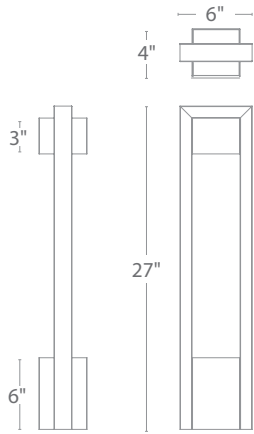

Ordering Chart

12V	120V	277V
6641-27	6642-27	6643-27
6641-30	6642-30	6643-30

Fixture Finish Options:

BK	Black on Aluminum
BZ	Bronze on Aluminum

Example: **6643-27BZ**