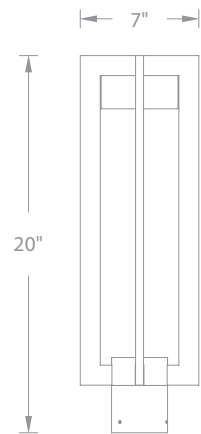

Ordering Chart

Pendant

PD-W48616

Post Mount

PM-W48620

Fixture Finish Options:

BK Black
BZ Bronze

Example: **PD-W48616-BK**

For 277V, add an "F" before the finish: **PD-W48616F-BK**

	Input	Power	Brightness	Color Temp	CRI	Dimming	Rated Life
16"	120V	12W	372lm	3000K	90	100% –10% ELV	50,000 hours
20"	120V (277V special order)	17.5W	634lm	3000K	90	100% –10% ELV	50,000 hours