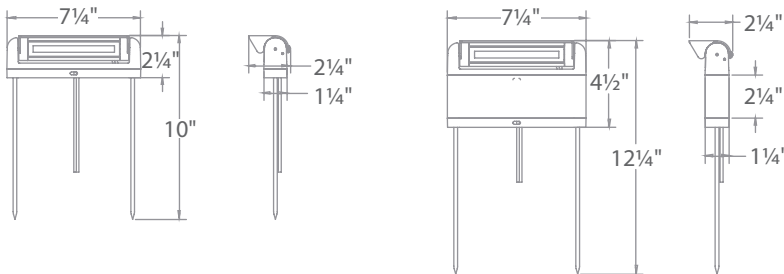

Ordering Chart

12V

6401-27
6401-30

Fixture Finish Options:

BK Black on Aluminum
BZ Bronze on Aluminum

Example: **6401-27BK**

On-Board Dimming Knob

Optional riser attachment included