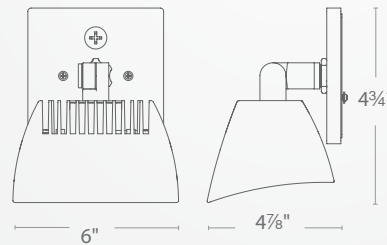

Ordering Chart

120V

Fixture Finish Options:

WP-LED335 **30**
50

aBK *Architectural Black*
aBZ *Architectural Bronze*
aGH *Architectural Graphite*
aWT *Architectural White*

WP-LED354 **35**

Example: **WP-LED354-35-AWT**