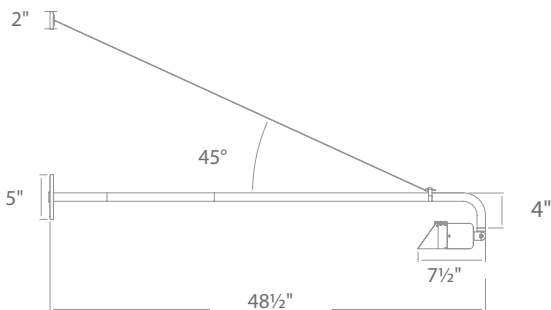

Input	Power	Brightness	Color Temp	CRI	Dimming	Rated Life
120V	15W	Up to 1140 lm	3000K, 4000K	85	100% - 10% ELV	50,000 hours