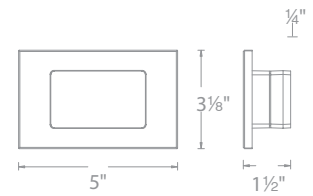

- Tempered glass diffuses light for even illumination
- Die-cast aluminum construction with abrasion-resistant powder-coated finish, or marine-grade stainless steel option available
- Title 24 Compliant (120V only)

Mounts Vertically or Horizontally