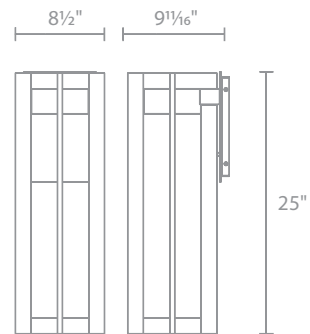

WS-W48625

Ordering Chart

_____
Sconce

_____
Fixture Finish Options:

WS-W48616
WS-W48620
WS-W48625

BK Black
BZ Bronze

Example: **WS-W48616-BK**

For 277V, add an "F" before the finish: **WS-W48616F-BK**

Bold Mid-Century Modern look with intersecting aluminum frames and cutting-edge LED light.

	Input	Power	Brightness	Color Temp	CRI	Dimming	Rated Life
16"	120V (277V special order)	12W	255lm	3000K	90	100% –10% ELV	50,000 hours
20"	120V (277V special order)	18W	519lm	3000K	90	100% –10% ELV	50,000 hours
25"	120V (277V special order)	22W	605lm	3000K	90	100% –10% ELV	50,000 hours