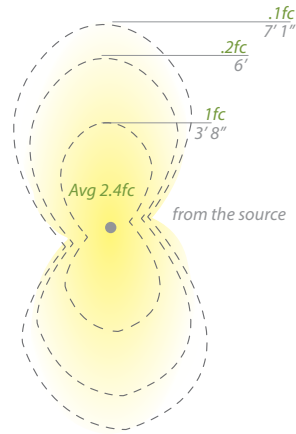

Recommended spacing for installation :
(12V) 6611

- Residential: 5 to 6ft
- Commercial: 3 to 4ft