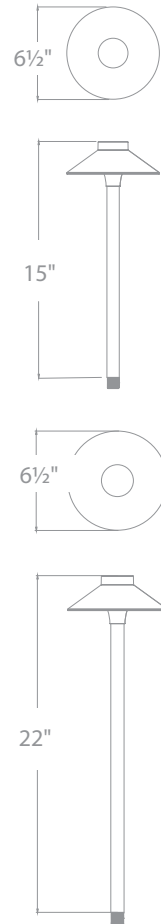

TIKI AREA LIGHT