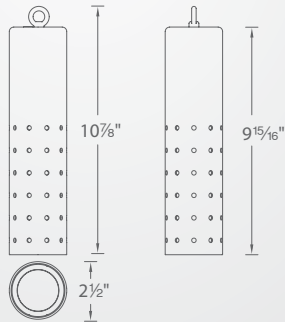

TREE LIGHTS LED LIGHT

Ordering Chart

12V	Pendant	12V	Pendant	12V	Ceiling Mount
3811-27/30/40	BK BZ	3821-27/30/40	BK BZ	3831-27/30/40	BK BZ WT*

3811/3821: 6' Chain included

Fixture Finish Options:

- **BK** Black on Aluminum
- **BZ** Bronze on Aluminum
- **WT*** White on Aluminum

*WT finish available for 3831 model only

Example: **3831-27/30/40WT**

Accessories

1. Optics
2. **LENS-11-AMB**
   - **LENS-11-GRN**
   - **LENS-11-RED**
   - **LENS-11-BLU**
   - **LENS-11-FR**

Input	Power	Brightness	CCT	CRI	Rated Life
9-15VAC	1W - 7.5W 2VA - 8VA	45lm - 380lm	2700K, 3000K 4000K	85	50,000 hours

Transformer Required (order separately)

3821