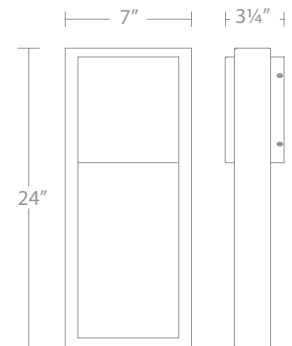

WS-W15924

	Model	Input	Power	Brightness	Color Temp	CRI	Dimming	Rated Life
18"	WS-W13918	120V	16W	427lm	3000K	90	100% -10% ELV	54,000 hours
24"	WS-W13924	120V	22W	760lm	3000K	90	100% -10% ELV	54,000 hours
12"	WS-W15912	120V	10W	331lm	3000K	90	100% -10% ELV	54,000 hours
18"	WS-W15918	120V	13W	435lm	3000K	90	100% -10% ELV	54,000 hours
24"	WS-W15924	120V	16W	775lm	3000K	90	100% -10% ELV	54,000 hours