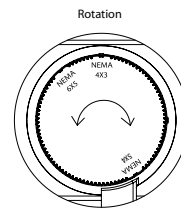

ADJUSTABLE BEAM
WALL WASH
LANDSCAPE

Architectural beam distributions from 3x4 to 4x5 to 5x6 proportions and everything in between.
Always a uniform wide beam wash of light.

NEMA 5x4

NEMA 4x5