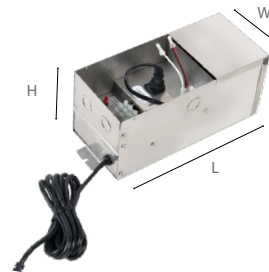

TRANSFORMER **LANDSCAPE**

From our fully adjustable integrated LED accent light to our submersible in-grounds, every product is engineered to work well together as a fully integrated solution. We have everything you need whether you're lighting a small jewel of a garden or a sublime outdoor oasis, all connected to the same transformer.

- 12V to 15V taps
- Knockouts for power and photo sensor connections
- 3-prong outlet for timer
- Outdoor Rated stainless steel transformer contains an outdoor Rated 3-prong plug for power

Model	
9075-TRN-SS	75W Max Dimensions: 13.97" L x 5.35"W x 5.63"H
9150-TRN-SS	150W Max Dimensions: 18.90" L x 6.69"W x 6.30"H
9300-TRN-SS	300W Max Dimensions: 18.90" L x 6.69"W x 6.30"H
9600-TRN-SS	600W Max (2 x 300W outputs) Dimensions: 14.49" L x 10.08"W x 5.94"H

ACCESSORIES **LANDSCAPE**

Accessories LED LANDSCAPE

External Low Voltage MLV Dimmer		9000-MLV-BK	Black on Aluminum	Max Load: Up to 150W at 12V AC No Minimum load Capacity: 13A Input Voltage 12-15VAC
Mechanical Timer		9000-MTI-WT	White	Connect within the transformer
Photosensor		9000-PCH-GY	1000VA Max	Attached directly to the transformer
Photosensor - Remote		9000-PCR-GY	1000VA Max	If transformer is located in a shady spot, this photosensor has a 10 foot cord and a stainless steel bracket to secure in a sunny area
Direct Burial Water proof Wire Nuts		9020-WNT-BK		Silicone filled wire nut with gasket (Pack of 20pcs)
12V Direct Burial Outdoor Cable		9100-12G-BK 9250-12G-BK 9500-12G-BK	100 feet 12 gauge 250 feet 12 gauge 500 feet 12 gauge	

Accessories 3" INGROUND

Non-slip lens		5030-NSLEN-CL	Clear/patterned	Slip resistant lens
Rock Guard		5030-GRD-BZ 5030-GRD-BBR	Bronze on Aluminum Bronze on Brass	Protects the fixture surface
Concrete Pour Kit		5030-PIP-PVC	Shown with temporary dense foam cap	For installation in concrete; five 1/2" NPT threaded holes, PC

Accessories GRAND INGROUND

Rock Guard		5830-GRD-BZ 5830-GRD-BBR	Bronze on Aluminum Bronze on Brass	Protects the fixture surface
Concrete Pour Kit		5830-PIP-PVC	Shown with temporary dense foam cap	For installation in concrete; five 1/2" NPT threaded holes, PC

Accessories RECESSED + INGROUND

		2000-CON-PVC 2" Concrete Pour Kit	For installation in concrete. 18" PVC pipe included. installs onto a 4" outdoor rated junction box.
		1000-CON-PVC 1" Concrete Pour Kit	For installation in concrete. 18" PVC pipe included. Installs onto a 4" outdoor rated junction box.