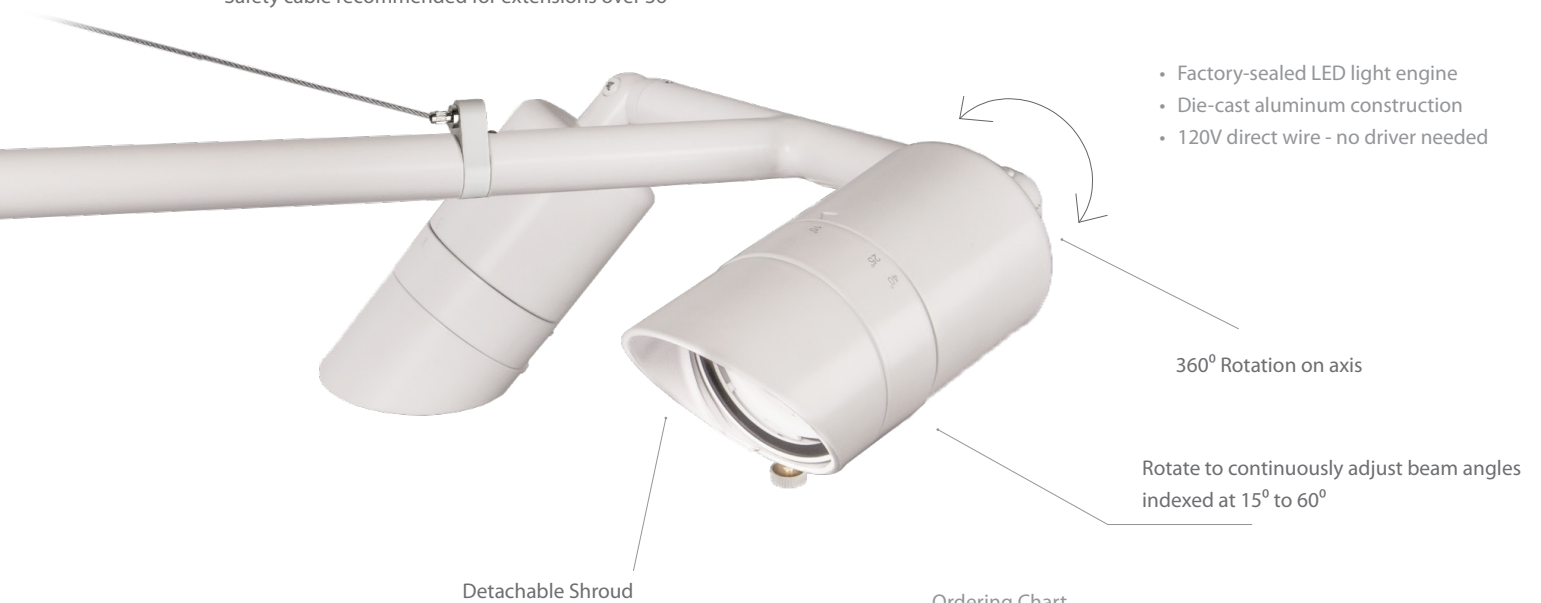

DESIGNED FOR SIGN OR WALL-MOUNTED LIGHTING IN ANY DIRECTION

Safety cable recommended for extensions over 36"

- Factory-sealed LED light engine
- Die-cast aluminum construction
- 120V direct wire - no driver needed