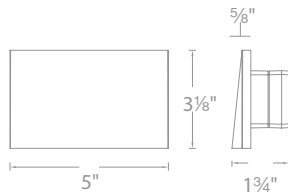

12V & 120V RECTANGULAR STEP & WALL LIGHTS

LANDSCAPE

- Fluid decorative profile with full cut-off illumination
- Die-cast aluminum construction with abrasion-resistant powder-coated finish
- Title 24 Compliant (120V only)

Ordering Chart

12V

4031-27	BK
4031-30	BZ
4031-AM	WT

120V

WL-LED110-C	BN
WL-LED110-AM	BK
	BZ
	WT

Fixture Finish Options:

BN	Brushed Nickel on AL
BK	Black on Aluminum
BZ	Bronze on Aluminum
WT	White on Aluminum

Example: **WL-LED110-C-WT**