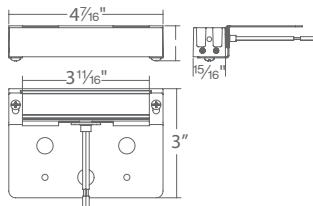

Input	Power	Brightness	Beam Angle	CRI	Color Temp	Rated Life
18"	9 - 15VAC	8.5W, 9.3VA	350lm	110°	85	2700K, 3000K	70,000 hours
12"	9 - 15VAC	7.0W, 7.6VA	230lm	110°	85	2700K, 3000K	70,000 hours
6"	9 - 15VAC	4.5W, 5.6VA	110lm	110°	85	2700K, 3000K	70,000 hours
3"	9 - 15VAC	1.5W, 2.6VA**	50lm	110°	85	2700K, 3000K**	70,000 hours

**Due to its compact size, the 7032 is dedicated in either 2700K or 3000K

**No integral brightness control for 7032 model
Transformer Required (order separately)

7032**

**HARDSCAPE
LANDSCAPE**