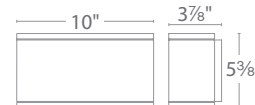

RUBIX & SCOOP DECORATIVE WALL MOUNTS

Fixture Finish Options:

AL	Brushed Aluminum
BK	Black
BZ	Bronze
GH	Graphite
WT	White

- Mounts up or down
- Die-cast aluminum construction

Input	Dimming	Color Temp	CRI	Rated Life
120-277V	100% - 10% ELV or 0-10V	3000K	90	70,000 hours

WALL MOUNT

SINGLE LIGHT WS-W2509

Ordering Chart
120V - 277V

WS-W2509

Example: **FM-W2509-WT**

Beam Angle	Power	Brightness
86°	16W	805lm

WALL MOUNT

UP & DOWN LIGHT WS-W2510

Ordering Chart
120V - 277V

WS-W2510

Example: **FM-W2509-GH**

Beam Angle	Power	Brightness
86°	30W	805lm

WALL MOUNT

Ordering Chart
120V - 277V

WS-W2504 WS-W2505

Example: **WS-W2504-BZ**

Model	Beam Angle	Power	Brightness
WS-W2504 - SINGLE	86°	16W	750lm
WS-W2505 - UP & DOWN	86°	30W	1400lm

Input	Dimming	Color Temp	CRI	Rated Life
120-277V	100% - 10% ELV or 0-10V	3000K	90	70,000 hours

SCOOP WALL MOUNT

Ordering Chart
120V - 277V

WS-W20506

Example: **WS-W20506-BK**

Beam Angle	Power	Brightness
86°	16W	805lm