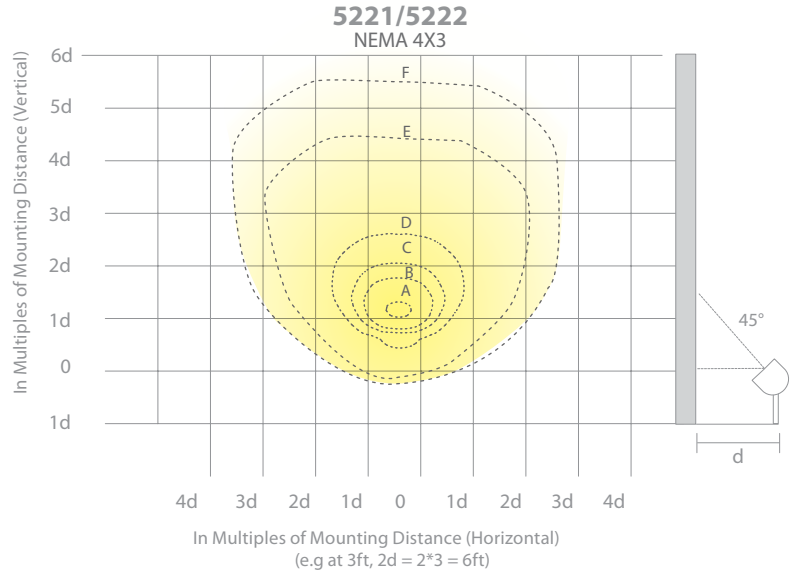

ADJUSTABLE BEAM WALL WASH PHOTOMETRICS

FIXTURE	MOUNTING DISTANCE (d)	A	B	C	D	E	F
5221/5222 (4X3)	3ft	27.9fc	11.3fc	5.6fc	1.5fc	0.05fc	0.02fc
	4ft	15.7fc	6.3fc	3.2fc	0.85fc	0.03fc	0.01fc
	5ft	10.1fc	4.1fc	2fc	0.53fc	0.02fc	0.01fc
	6ft	7fc	2.8fc	1.4fc	0.37fc	0.01fc	-
	7ft	5.1fc	2.1fc	1fc	0.28fc	0.01fc	-
	8ft	4fc	1.6fc	0.79fc	0.21fc	0.01fc	-
	9ft	3.1fc	1.3fc	0.62fc	0.17fc	0.01fc	-
10ft	2.5fc	1.0fc	0.51fc	0.14fc	-	-