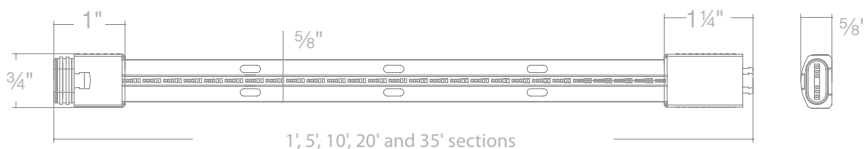

Accessories

Joiner Cable	Y Connector	X Connector	End Cap	5' Clear Channel	Lead Wire with 5A Fuse
T24-OD-IC6-WT T24-OD-IC12-WT T24-OD-IC72-WT T24-OD-IC120-WT	T24-OD-Y-WT	T24-OD-X-WT	T24-OD-EC-WT	T24-OD-CH5-CL	8002-06WT 8002-10WT

See Accessories page for more detail

Surface Mounting Clip	Edge Mounting Clip	Underside Mounting Clip
T24-OD-C1-WT	T24-OD-C2-WT	T24-OD-C3-WT