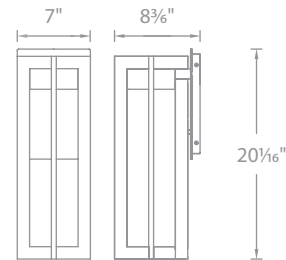

CHAMBER 120V/277V (CHECK VOLTAGE) 16", 20" & 25" OUTDOOR WALL SCNCE

- Solid aluminum construction with weather-resistant finish
- Minimal mounting hardware for easy installation
- Light engine is factory sealed for maximum protection from the elements
- No transformer or driver required

WS-W48620

Ordering Chart

_____
Sconce

_____
Fixture Finish Options:

WS-W48616
WS-W48620
WS-W48625

BK Black
BZ Bronze

Example: **WS-W48616-BK**

For 277V, add an "F" before the finish: **WS-W48616F-BK**

Bold Mid-Century Modern look with intersecting aluminum frames and cutting-edge LED light.

	Input	Power	Brightness	Color Temp	CRI	Dimming	Rated Life
16"	120V (277V special order)	12W	255lm	3000K	90	100% –10% ELV	50,000 hours
20"	120V (277V special order)	18W	519lm	3000K	90	100% –10% ELV	50,000 hours
25"	120V (277V special order)	22W	605lm	3000K	90	100% –10% ELV	50,000 hours