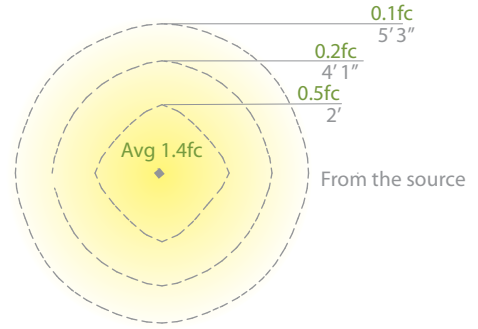

Recommended spacing for installation :
(120V, 277V) 6622, 6623

- Residential: 16 to 22ft
- Commercial: 8 to 11ft