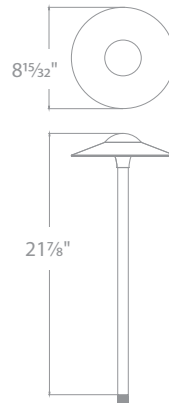

1838 listed

CANOPY AREA LIGHT

- Sturdy center mount design works well in applications where area illumination is desired
- Recommended spacing for installation:
Residential: 7 to 9ft
Commercial: 5 to 7ft
- Factory sealed, watertight fixtures
- Solid brass or corrosion resistant aluminum alloy
- Constant output for 9V-15V input