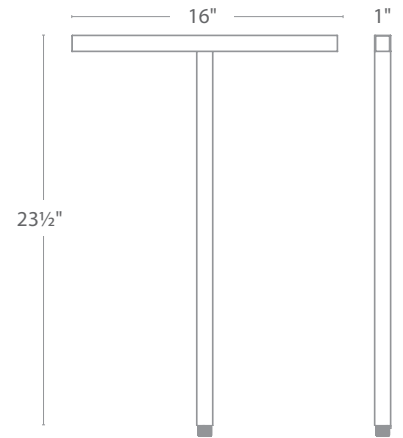

BALANCE DOUBLE PATH

- Sleek linear design blends seamlessly into pathways while providing soft, even illumination
- Recommended spacing for installation:
Residential: 11 to 13ft
Commercial: 7 to 9ft
- Factory sealed, watertight fixtures
- Constant output for 9V-15V input