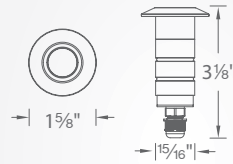

1" Scoop

1061-27 **BS**
1061-30 **SS**