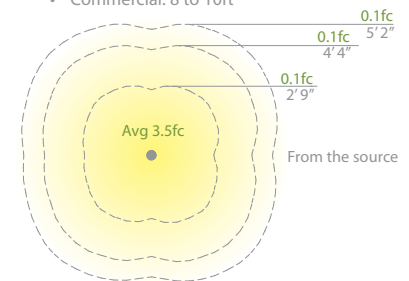

Recommended spacing for installation :
(120V, 277V) 6632, 6633

- Residential: 12.5 to 15ft
- Commercial: 8 to 10ft

Ordering Chart

12V	120V	277V
6631-27	6632-27	6633-27
6631-30	6632-30	6633-30

Fixture Finish Options:

BK	Black on Aluminum
BZ	Bronze on Aluminum

Example: **6631-27BZ**

	Input	Power	Brightness	Color Temp	CRI	Dimming	Rated Life
12V	9-15VAC	5.8W / 6.2VA	Up to 150lm	2700K, 3000K	90	MLV only	60,000 hours
120V	120V	12.5W	Up to 400lm	2700K, 3000K	90	TRIAC or ELV	60,000 hours
277V	277V	13.2W	Up to 450lm	2700K, 3000K	90	ELV only	60,000 hours

Transformer Required (order separately)