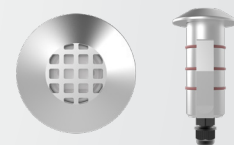

1" Louver

1041-27 **BS**
1041-30 **SS**