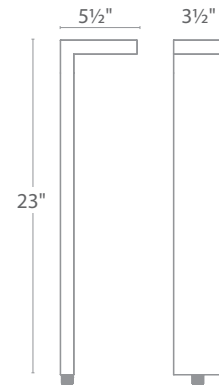

- Sleek linear design blends seamlessly into pathways while providing soft, even illumination
- Recommended spacing for installation:
  Residential: 8 to 10ft
  Commercial: 5 to 7ft
- Factory sealed, watertight fixtures
- Constant output for 9V-15V input