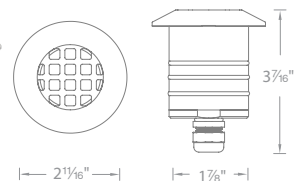

Accessories

2" Concrete Pour Kit

2000-CON-PVC

Transformer Required (order separately)
See Accessories page for more detail

2" Louver

2121-27	BS
2121-30	SS

Includes stainless steel easy mount accessory
for use with underwater applications and
above ground on any surface