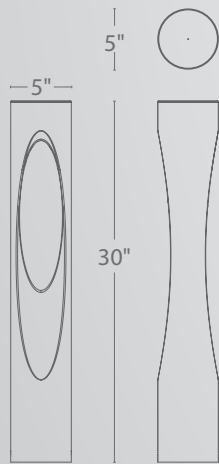

SCOOP 12V/120V/277V (CHECK VOLTAGE)

BOLLARD

- Sleek linear design blends seamlessly into pathways while providing soft, even illumination front and back
- Factory sealed, watertight fixtures
- Constant output for 9V-15V input
- Mounting accessories included

Ordering Chart

12V	120V	277V
6611-27	6612-27	6613-27
6611-30	6612-30	6613-30

Fixture Finish Options:

BK	Black on Aluminum
BZ	Bronze on Aluminum

Example: **6613-27BZ**

	Input	Power	Brightness	Color Temp	CRI	Dimming	Rated Life
12V	9-15VAC	7.8W / 8.5VA	Up to 180lm	2700K, 3000K	90	MLV only	60,000 hours
						Transformer Required (order separately)	
120V	120V	12.5W	Up to 350lm	2700K, 3000K	90	TRIAC or ELV	60,000 hours
277V	277V	13.2W	Up to 370lm	2700K, 3000K	90	ELV only	60,000 hours