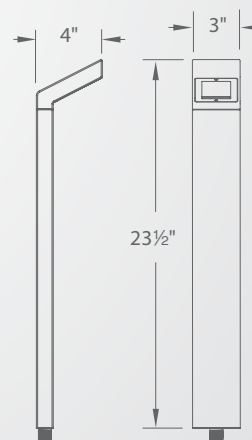

SLOPE PATH

- Sleek linear design blends seamlessly into pathways while providing soft, even illumination
- Recommended spacing for installation :
  Residential: 7 to 9ft
  Commercial: 4 to 6ft
- Factory sealed, watertight fixtures
- Constant output for 9V-15V input

Ordering Chart

12V

6021-27
6021-30

Fixture Finish Options:

BK Black on Aluminum
BZ Bronze on Aluminum

Example: **6021-27BZ**

Input	Power	Brightness	Color Temp	CRI	Rated Life
9-15VAC	2.9W / 4.7VA	Up to 95lm	2700K, 3000K	90	60,000 hours

Accessories

9" Mounting Stake	14" Mounting Stake	Surface Mount Flange/Stake	Guardian Mount
9000-ST9-BZ	9000-ST14-BZ	5000-SCP-BK 5000-SCP-BZ	9000-SP9-BZ

14" Mounting stake, 6 foot lead wire, and direct burial gel filled wire nuts included
Transformer Required (order separately)
See Accessories page for more detail