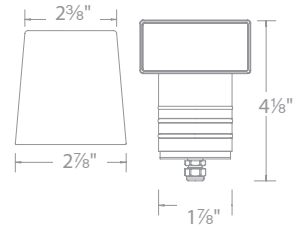

2" Ground Hood
Beam Angle:
Asymmetrical

2081-27	BS
2081-30	SS