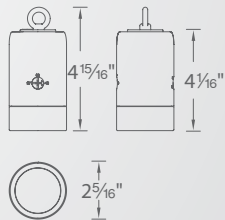

Matching Ceiling Mount

Input	Power	Brightness	CCT	CRI	Rated Life
9-15VAC	1W - 7.5W 2VA - 8VA	45lm - 380lm	2700K, 3000K 4000K	85	50,000 hours

Transformer Required (order separately)

3821

3811

CYLINDER WALL MOUNT