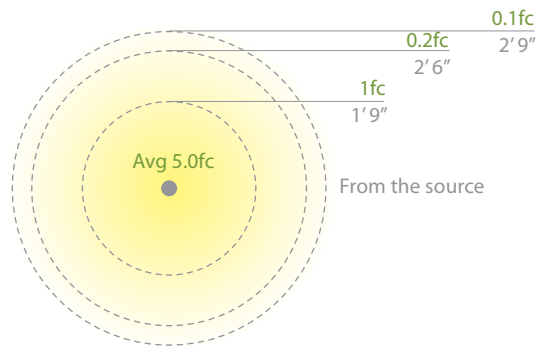

Input	Power	Brightness	Color Temp	CRI	Rated Life
9 - 15VAC	2.5W - 2.7VA	Up to 100lm	2700K, 3000K	90	60,000 hours

INTERPATH
AREA LIGHT