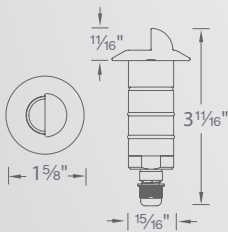

1051-27 **SS**
1051-30

1" Scoop

1061-27 **BS**
1061-30 **SS**

1" Shroud

1031-27 **BS**
1031-30 **SS**

1" Louver

1041-27 **BS**
1041-30 **SS**

6' Lead Wire included