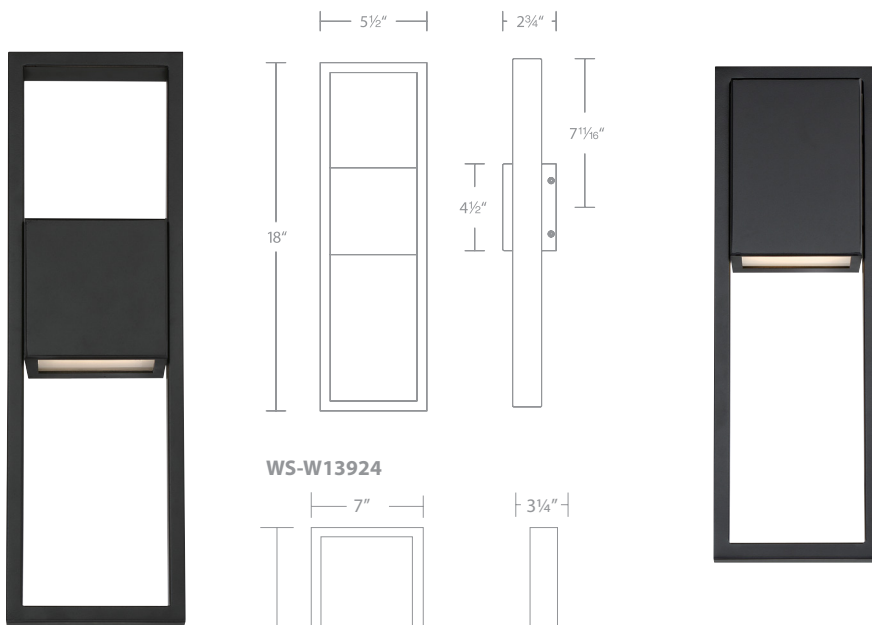

ARCHETYPE 120V/277V

12", 18", & 24" OUTDOOR WALL SCENCE

A low-profile, artful design adds a distinctive, sophisticated look in any outdoor application.

- Aluminum hardware with etched glass diffuser
- No transformer or driver required

Ordering Chart

Scence

WS-W13918
WS-W13924

WS-W15912
WS-W15918
WS-W15924

Fixture Finish Options:

BK Black

Example: **WS-W13918-BK**

WS-W15912

WS-W13918