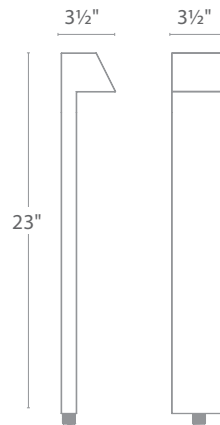

- Sleek linear design blends seamlessly into pathways while providing soft, even illumination
- Recommended spacing for installation :
  Residential: 8 to 10ft
  Commercial: 5 to 7ft
- Factory sealed, watertight fixtures
- Constant output for 9V-15V input

Ordering Chart

12V	Fixture Finish Options:
6091-27	BZ Bronze on Aluminum
6091-30	
Example: 6091-27BZ