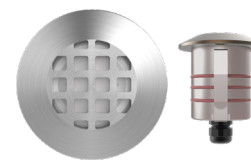

Accessories

2" Concrete Pour Kit

2000-CON-PVC

Transformer Required (order separately)
See Accessories page for more detail

2" Louver

2121-27	BS
2121-30	SS

Includes stainless steel easy mount accessory
for use with underwater applications and
above ground on any surface