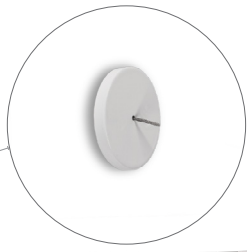

Safety cable and canopy included

Comes with extension rod kit to extend up to 48" total

**SINGLE
WP-LED514**

Ordering Chart

120V

Fixture Finish Options:

WP-LED514-30
WP-LED514-40

- aBK** Architectural Black
- aBZ** Architectural Bronze
- aGH** Architectural Graphite
- aWT** Architectural White