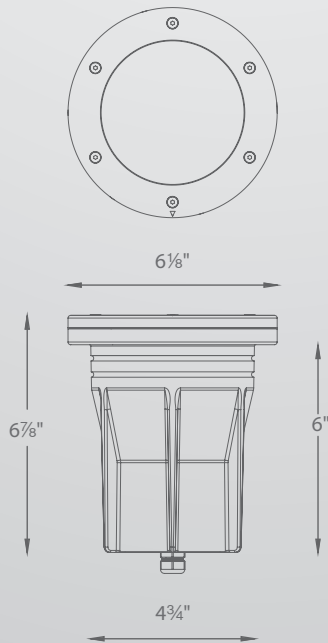

Accessories

Rock Guard	Concrete Pour Kit
5830-GRD-BZ	5830-PIP-PVC
5830-GRD-BBR	

6' lead wire and direct burial gel filled wire nuts (12V)