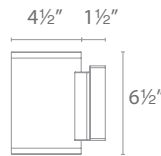

4" DOUBLE LIGHT WALL MOUNT

- Die-cast aluminum construction

Ordering Chart

120V - 277V

WS-W2604

Fixture Finish Options:

AL	Brushed Aluminum
BK	Black
BZ	Bronze
GH	Graphite
WT	White

Example: **WS-W2604-BZ**