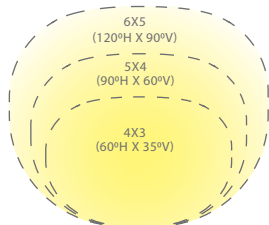

ADJUSTABLE BEAM
WALL WASH
LANDSCAPE

Architectural beam distributions from 3x4 to 4x5 to 5x6 proportions and everything in between.
Always a uniform wide beam wash of light.

NEMA 5x4

NEMA 4x5