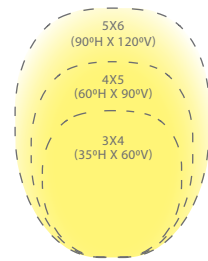

ADJUSTABLE BEAM
WALL WASH
LANDSCAPE

Architectural beam distributions from 3x4 to 4x5 to 5x6 proportions and everything in between.
Always a uniform wide beam wash of light.

NEMA 5x4

NEMA 4x5