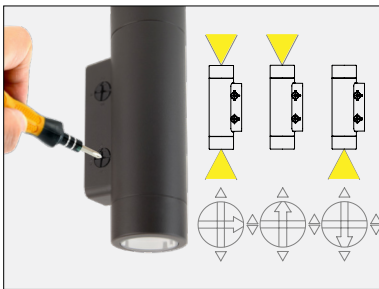

Fixture Finish Options:

BK Black on Aluminum
BZ Bronze on Aluminum
WT White on Aluminum

Select Up Light, Down Light or Both