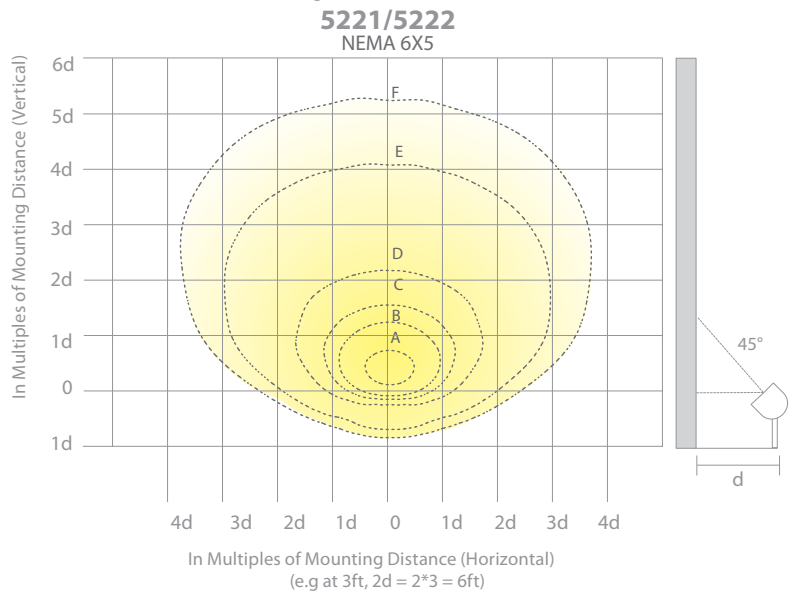

FIXTURE	MOUNTING DISTANCE (d)	A	B	C	D	E	F
5221/5222 (6X5)	3ft	28.9fc	13.6fc	8.8fc	4.1fc	0.70fc	0.32fc
	4ft	16.3fc	7.7fc	5.0fc	2.3fc	0.39fc	0.18fc
	5ft	10.4fc	4.9fc	3.2fc	1.5fc	0.25fc	0.12fc
	6ft	7.2fc	3.4fc	2.2fc	1.0fc	0.18fc	0.08fc
	7ft	5.3fc	2.5fc	1.6fc	0.75fc	0.13fc	0.06fc
	8ft	4.1fc	1.9fc	1.2fc	0.58fc	0.10fc	0.05fc
	9ft	3.2fc	1.5fc	0.98fc	0.45fc	0.08fc	0.04fc
10ft	2.6fc	1.2fc	0.79fc	0.37fc	0.06fc	0.03fc