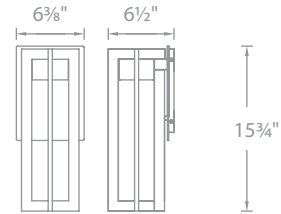

Transformer Required (order separately)

Mounting accessory included

M6000-STAKE

M6630-CON-KIT

CHAMBER 12V/120V/277V
BOLLARD

CHAMBER 120V/277V (CHECK VOLTAGE) 16", 20" & 25" OUTDOOR WALL SCNCE

- Solid aluminum construction with weather-resistant finish
- Minimal mounting hardware for easy installation
- Light engine is factory sealed for maximum protection from the elements
- No transformer or driver required