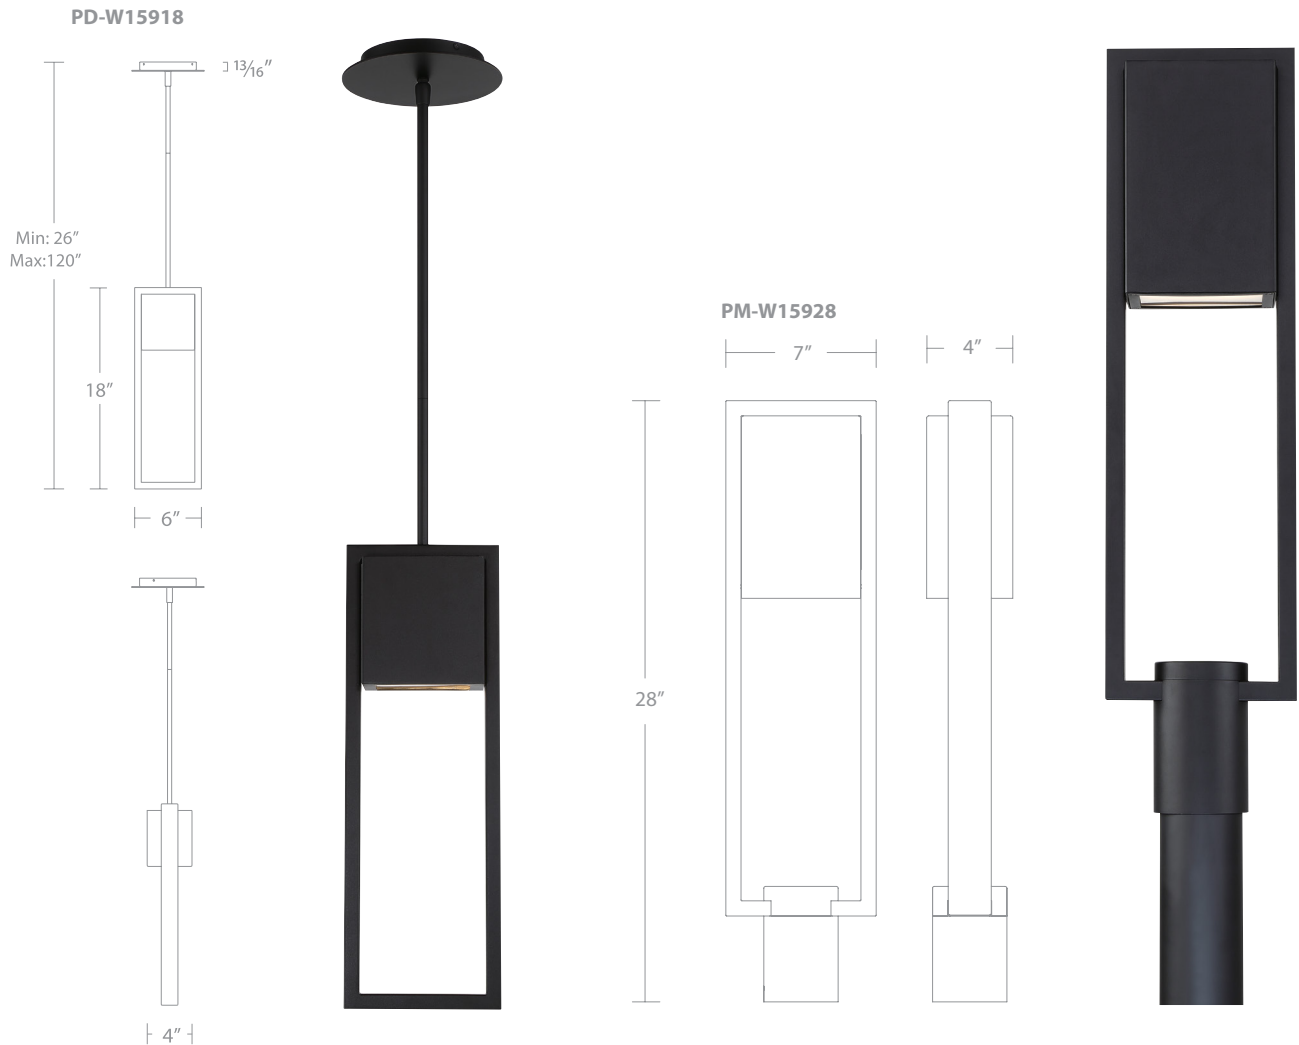

PENDANT

- Aluminum hardware with etched glass diffuser
- No transformer or driver needed
- Three 12" and one 6" downrod included (additional rods available)

POST MOUNT

- Aluminum hardware with etched glass diffuser
- No transformer or driver needed
- Mount on 3" maximum post (not included)

Ordering Chart

Pendant	Post Mount	Fixture Finish Options:	
PD-W15918	PM-W15928	BK	Black

Example: **PD-W15918-BK**

	Model	Input	Power	Brightness	Color Temp	CRI	Dimming	Rated Life
18"	PD-W15918	120V	10W	379	3000K	90	100% -10% ELV	54,000 hours
28"	PM-W15928	120V	16W	382	3000K	90	100% -10% ELV	54,000 hours