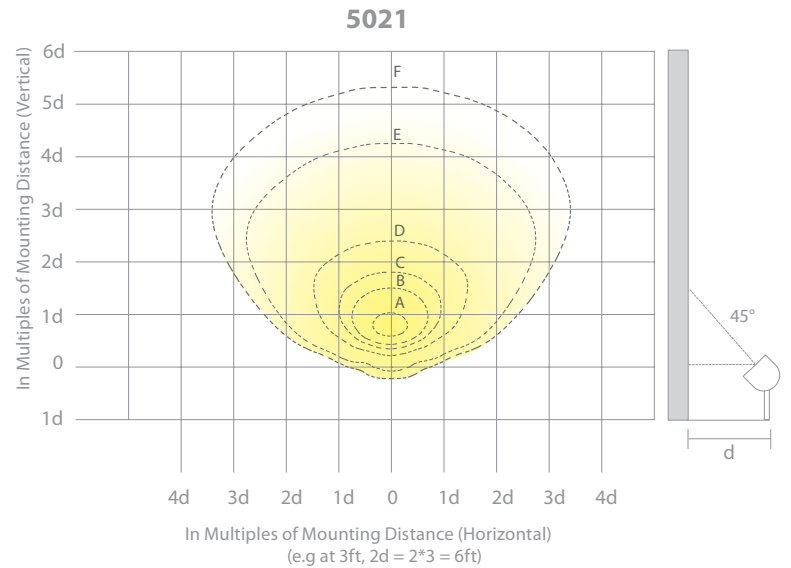

WALL WASH PHOTOMETRICS

FIXTURE	MOUNTING DISTANCE (d)	A	B	C	D	E	F
5021-30	3ft	27.5fc	16.3fc	10.9fc	4.7fc	0.72fc	0.33fc
	4ft	15.6fc	9.6fc	5.9fc	2.7fc	0.40fc	0.18fc
	5ft	10fc	5.9fc	4.0fc	1.3fc	0.26fc	0.12fc
	6ft	6.8fc	4.1fc	2.7fc	1.2fc	0.18fc	0.08fc
	7ft	5fc	3.1fc	2.0fc	0.88fc	0.13fc	0.06fc
	8ft	3.9fc	2.4fc	1.6fc	0.67fc	0.10fc	0.05fc
	9ft	3.1fc	1.8fc	1.2fc	0.54fc	0.08fc	0.04fc
10ft	2.5fc	1.5fc	0.99fc	0.44fc	0.06fc	0.03fc