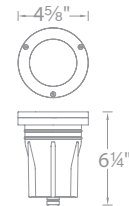

ACCENT 120V PATENTED

Integral brightness control, adjustable beam angle

Fixture Finish Options:

- **5012-30BK** Black on Aluminum
- **5012-30BZ** Bronze on Aluminum
- **5012-30BBR** Bronze on Brass

Power	Brightness	Beam Angle	CRI	Color Temp	Rated Life	Listing
3.5W to 14.5W	100lm - 900lm	15° to 60°	85	3000K	45,000 hours	IP-66

See photometric data on page 122

WALL WASH 120V PATENTED

Integral brightness control

Fixture Finish Options:

- **5022-30BK** Black on Aluminum
- **5022-30BZ** Bronze on Aluminum
- **5022-30BBR** Bronze on Brass

Power	Brightness	Beam Angle	CRI	Color Temp	Rated Life	Listing
3.5W to 14.5W	95lm - 855lm	15° upward (50° by 80°)	85	3000K	45,000 hours	IP-66

See photometric data on page 129

3" INGROUND 120V PATENTED

Integral brightness control, adjustable beam angle

Fixture Finish Options:

- **5032-30BZ** Bronze on Aluminum
- **5032-30BBR** Bronze on Brass

Power	Brightness	Beam Angle	CRI	Color Temp	Rated Life	Listing
3.5W to 11.5W	65lm - 515lm	15° - 60°	85	3000K	45,000 hours	IP-67

See photometric data on page 126

BOLLARDS 120V-277V

SCOOP

See pages 63 - 64

CHAMBER

See pages 65 - 66

TOWER

See pages 69 - 70

ARCHETYPE

See pages 71 - 72