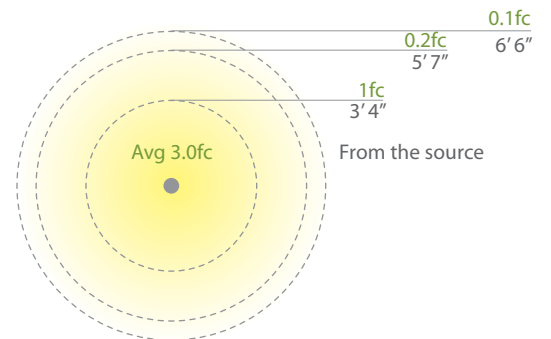

Accessories

9" Mounting Stake	14" Mounting Stake	Surface Mount Flange/Stake	Guardian Mount
9000-ST9-BZ	9000-ST14-BZ	5000-SCP-BK 5000-SCP-BZ	9000-SP9-BZ

Mounting stake, 6 foot lead wire, and direct burial gel filled wire nuts included
Transformer Required (order separately)
See Accessories page for more detail