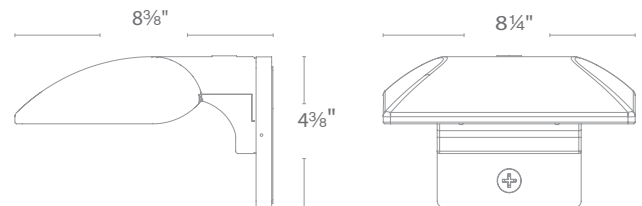

Input	Power	Brightness	Color Temp	CRI	Dimming	Rated Life
120V-277V	19W/27W	1435 lm/2095 lm	3000K	85	100% - 10% ELV or 0-10V	100,000 hours

MOTION SENSOR (120V)

Available in 3 complementary colors

MS-120-BZ Bronze
MS-120-GY Gray
MS-120-WT White

PHOTOSENSOR (120V)

Available in 3 complementary colors

PC-120-BZ Bronze
PC-120-GY Gray
PC-120-WT White