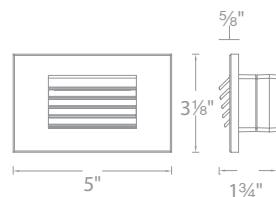

Ordering Chart

12V

4061-27
4061-30
4061-AM

Fixture Finish Options:

BK Black on Aluminum
BZ Bronze on Aluminum
WT White on Aluminum

120V

WL-LED120-C
WL-LED120-AM

WL-LED220-C
WL-LED220-AM

Example: **WL-LED220-C-BZ**