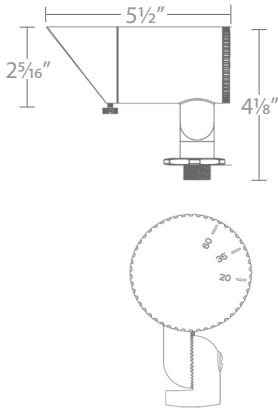

Model	Input	Power	Brightness	Beam Angle	Color Temp	CRI	Rated Life
5311	9 - 15VAC	6W / 7.7VA	475lm	20° - 60°	2700K, 3000K	85	70,000 hours
5411	9 - 15VAC	3W / 5.5VA	245lm	20° - 60°	2700K, 3000K	85	70,000 hours

See photometric data on page 123

INTERBEAM
LANDSCAPE