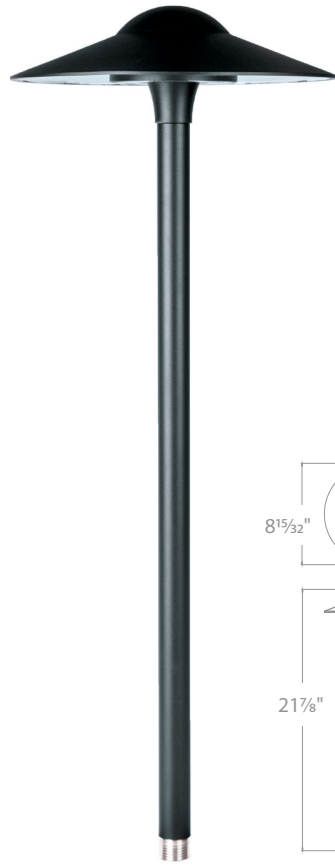

1838 listed

CANOPY AREA LIGHT

- Sturdy center mount design works well in applications where area illumination is desired
- Recommended spacing for installation:
  Residential: 7 to 9ft
  Commercial: 5 to 7ft
- Factory sealed, watertight fixtures
- Solid brass or corrosion resistant aluminum alloy
- Constant output for 9V-15V input