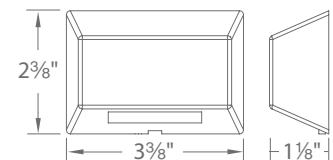

Example: **3031-27BK**

Input	Power	Brightness	Color Temp	CRI	Rated Life
9 - 15VAC	2.8W - 4.6VA	75lm	2700K, 3000K	90	50,000 hours

DECK & PATIO
LANDSCAPE

STEP LIGHTS

Designed with architectural aesthetics and performance in mind, Step Lights offer a sleek profile and fit into a standard junction box. Constructed of marine grade stainless steel suitable for coastal environments.