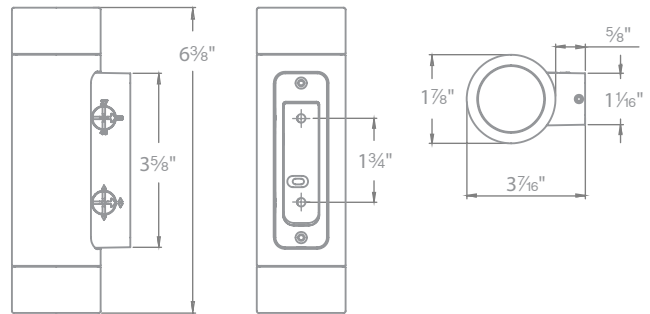

Fixture Finish Options:

BK Black on Aluminum
BZ Bronze on Aluminum
WT White on Aluminum

Select Up Light, Down Light or Both