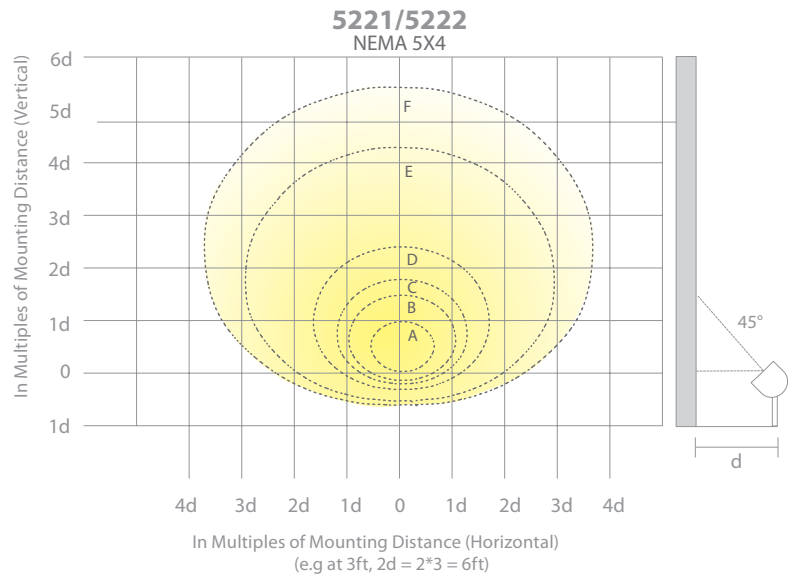

FIXTURE	MOUNTING DISTANCE (d)	A	B	C	D	E	F
5221/5222 (5X4)	3ft	28.9fc	13.4fc	7.9fc	3fc	0.36fc	0.14fc
	4ft	16.3fc	7.5fc	4.4fc	1.7fc	0.20fc	0.08fc
	5ft	10.4fc	4.8fc	2.8fc	1.1fc	0.13fc	0.05fc
	6ft	7.3fc	3.4fc	2.0fc	0.75fc	0.09fc	0.04fc
	7ft	5.3fc	2.5fc	1.5fc	0.55fc	0.07fc	0.03fc
	8ft	4.1fc	1.9fc	1.1fc	0.42fc	0.05fc	0.02fc
	9ft	3.2fc	1.5fc	0.87fc	0.33fc	0.04fc	0.02fc
10ft	2.6fc	1.2fc	0.71fc	0.27fc	0.03fc	0.01fc