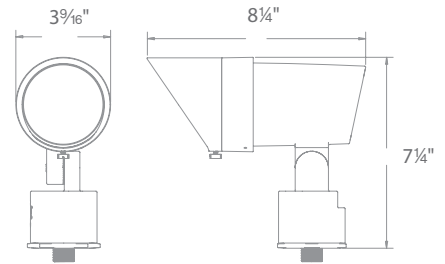

Ordering Chart

12V	120V	Fixture Finish Options:	
5211-27 5211-30 5211-40	5212-30 5212-40	BK	Black on Aluminum
		BZ	Bronze on Aluminum
		BBR	Bronze on Brass

Example: **5211-30BK**

	Input	Power	Brightness	Beam Angle	Color Temp	CRI	Rated Life
12V	9 - 15VAC	15W - 33W 21VA - 44VA	740lm - 2000lm	15° - 60°	2700K, 3000K, 4000K	85	45,000 hours
					Transformer Required (order separately)		
120V	120VAC	13W - 31W 23VA - 48VA	780lm - 2050lm	15° - 60°	3000K, 4000K	85	45,000 hours

See photometric data on page 119 / 120