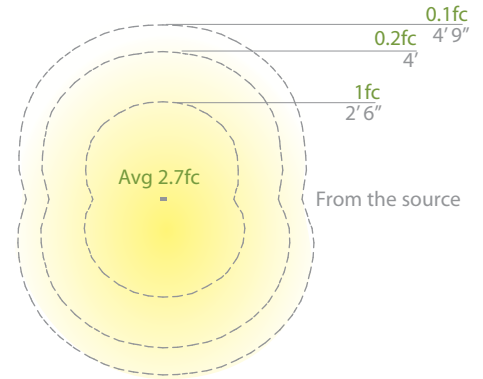

ARCHETYPE 12V/120V/277V (CHECK VOLTAGE)

BOLLARD

- Sleek linear design blends seamlessly into pathways while providing soft, even illumination

Recommended spacing for installation :
(12V) 6641

- Residential: 11.5 to 14ft
- Commercial: 7 to 9ft