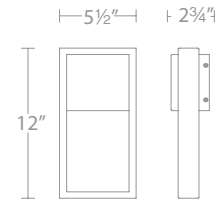

ARCHETYPE 120V/277V

12", 18", & 24" OUTDOOR WALL SCENCE

A low-profile, artful design adds a distinctive, sophisticated look in any outdoor application.

- Aluminum hardware with etched glass diffuser
- No transformer or driver required

Ordering Chart

Scence

WS-W13918
WS-W13924

WS-W15912
WS-W15918
WS-W15924

Fixture Finish Options:

BK Black

Example: **WS-W13918-BK**

WS-W15912