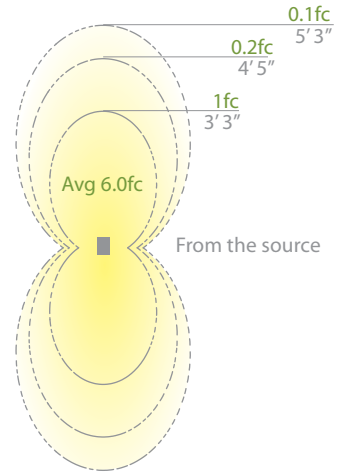

GATE BOLLARD/PATH

- Factory sealed, watertight fixtures
- Constant output for 9V-15V input
- Mounting accessories included
- Detachable back plate for lighting control included

Ordering Chart

12V	Fixture Finish Options:
6651-27	BK Black on Aluminum
6651-30	BZ Bronze on Aluminum

Example: **6651-27BK**

Mounting accessory included
12V

Input	Power	Brightness	Color Temp	CRI	Rated Life
9-15VAC	7.2W / 7.6VA	115lm	2700K, 3000K	90	60,000 hours

Power stake, 6 foot lead wire, and direct burial gel filled wire nuts included
Transformer Required (order separately)