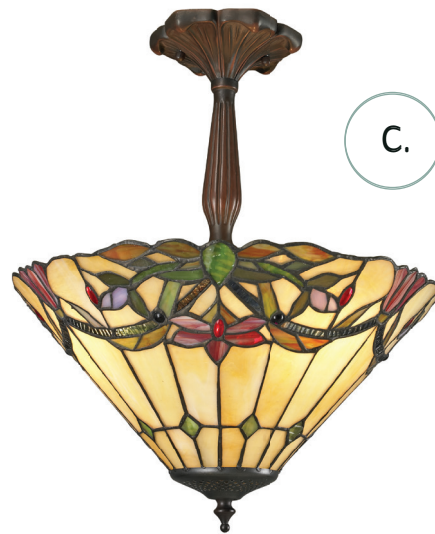

C.

A. Z18-49-01
W:17 5/8" H:11"
1-150w/m

B. Z14-49TL
W:14" H:19 1/2"
1-100w/m

C. Z14-49SF
W:14" H:16 3/4"
3-100w/m