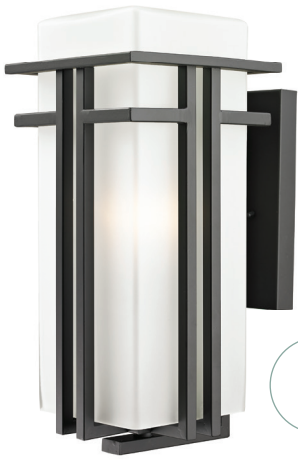

E.

E. 550B-ORBZ
W:7 3/4" H:17" Ext:9 5/8"
1-100w/m

F. 550M-ORBZ
W:6 1/2" H:14 1/5" Ext:8 1/4"
1-100w/m

G. 550S-ORBZ
W:5 1/2" H:11 3/4" Ext:7"
1-100w/m

H. 550PHB-ORBZ-R
W:7 3/4" H:20 3/4"
1-100w/m

I. 550PHM-ORBZ-R
W:6 1/2" H:17 1/4"
1-100w/m

J. 550PHBR-533PM-ORBZ
W:7 3/4" H:22 1/2"
1-100w/m

K. 550PHMR-533PM-ORBZ
W:6 1/2" H:19"
1-100w/m