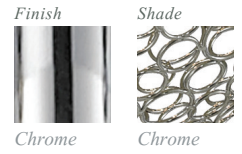

June 2013 Supplement

 *Z-Lite*
Est. 1987

Saatchi

The newest addition to the highly popular Saatchi family will add high drama to any space. Spherical shapes of tiny rings are finished with highly polished chrome. The flex arm fixture inside the ball can be positioned in almost any configurations.