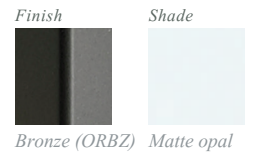

Also available in:
Black/Matte Opal

A. 550PHB-536P-ORBZ
W:9 1/4" H:114 1/4"
Cut post to suit
desired height
1-100w/m

B. 550PHM-536P-ORBZ
W:9 1/4" H:110 3/4"
Cut post to suit
desired height
1-100w/m

All post lights come complete with mounting template, bolts and cap nuts.