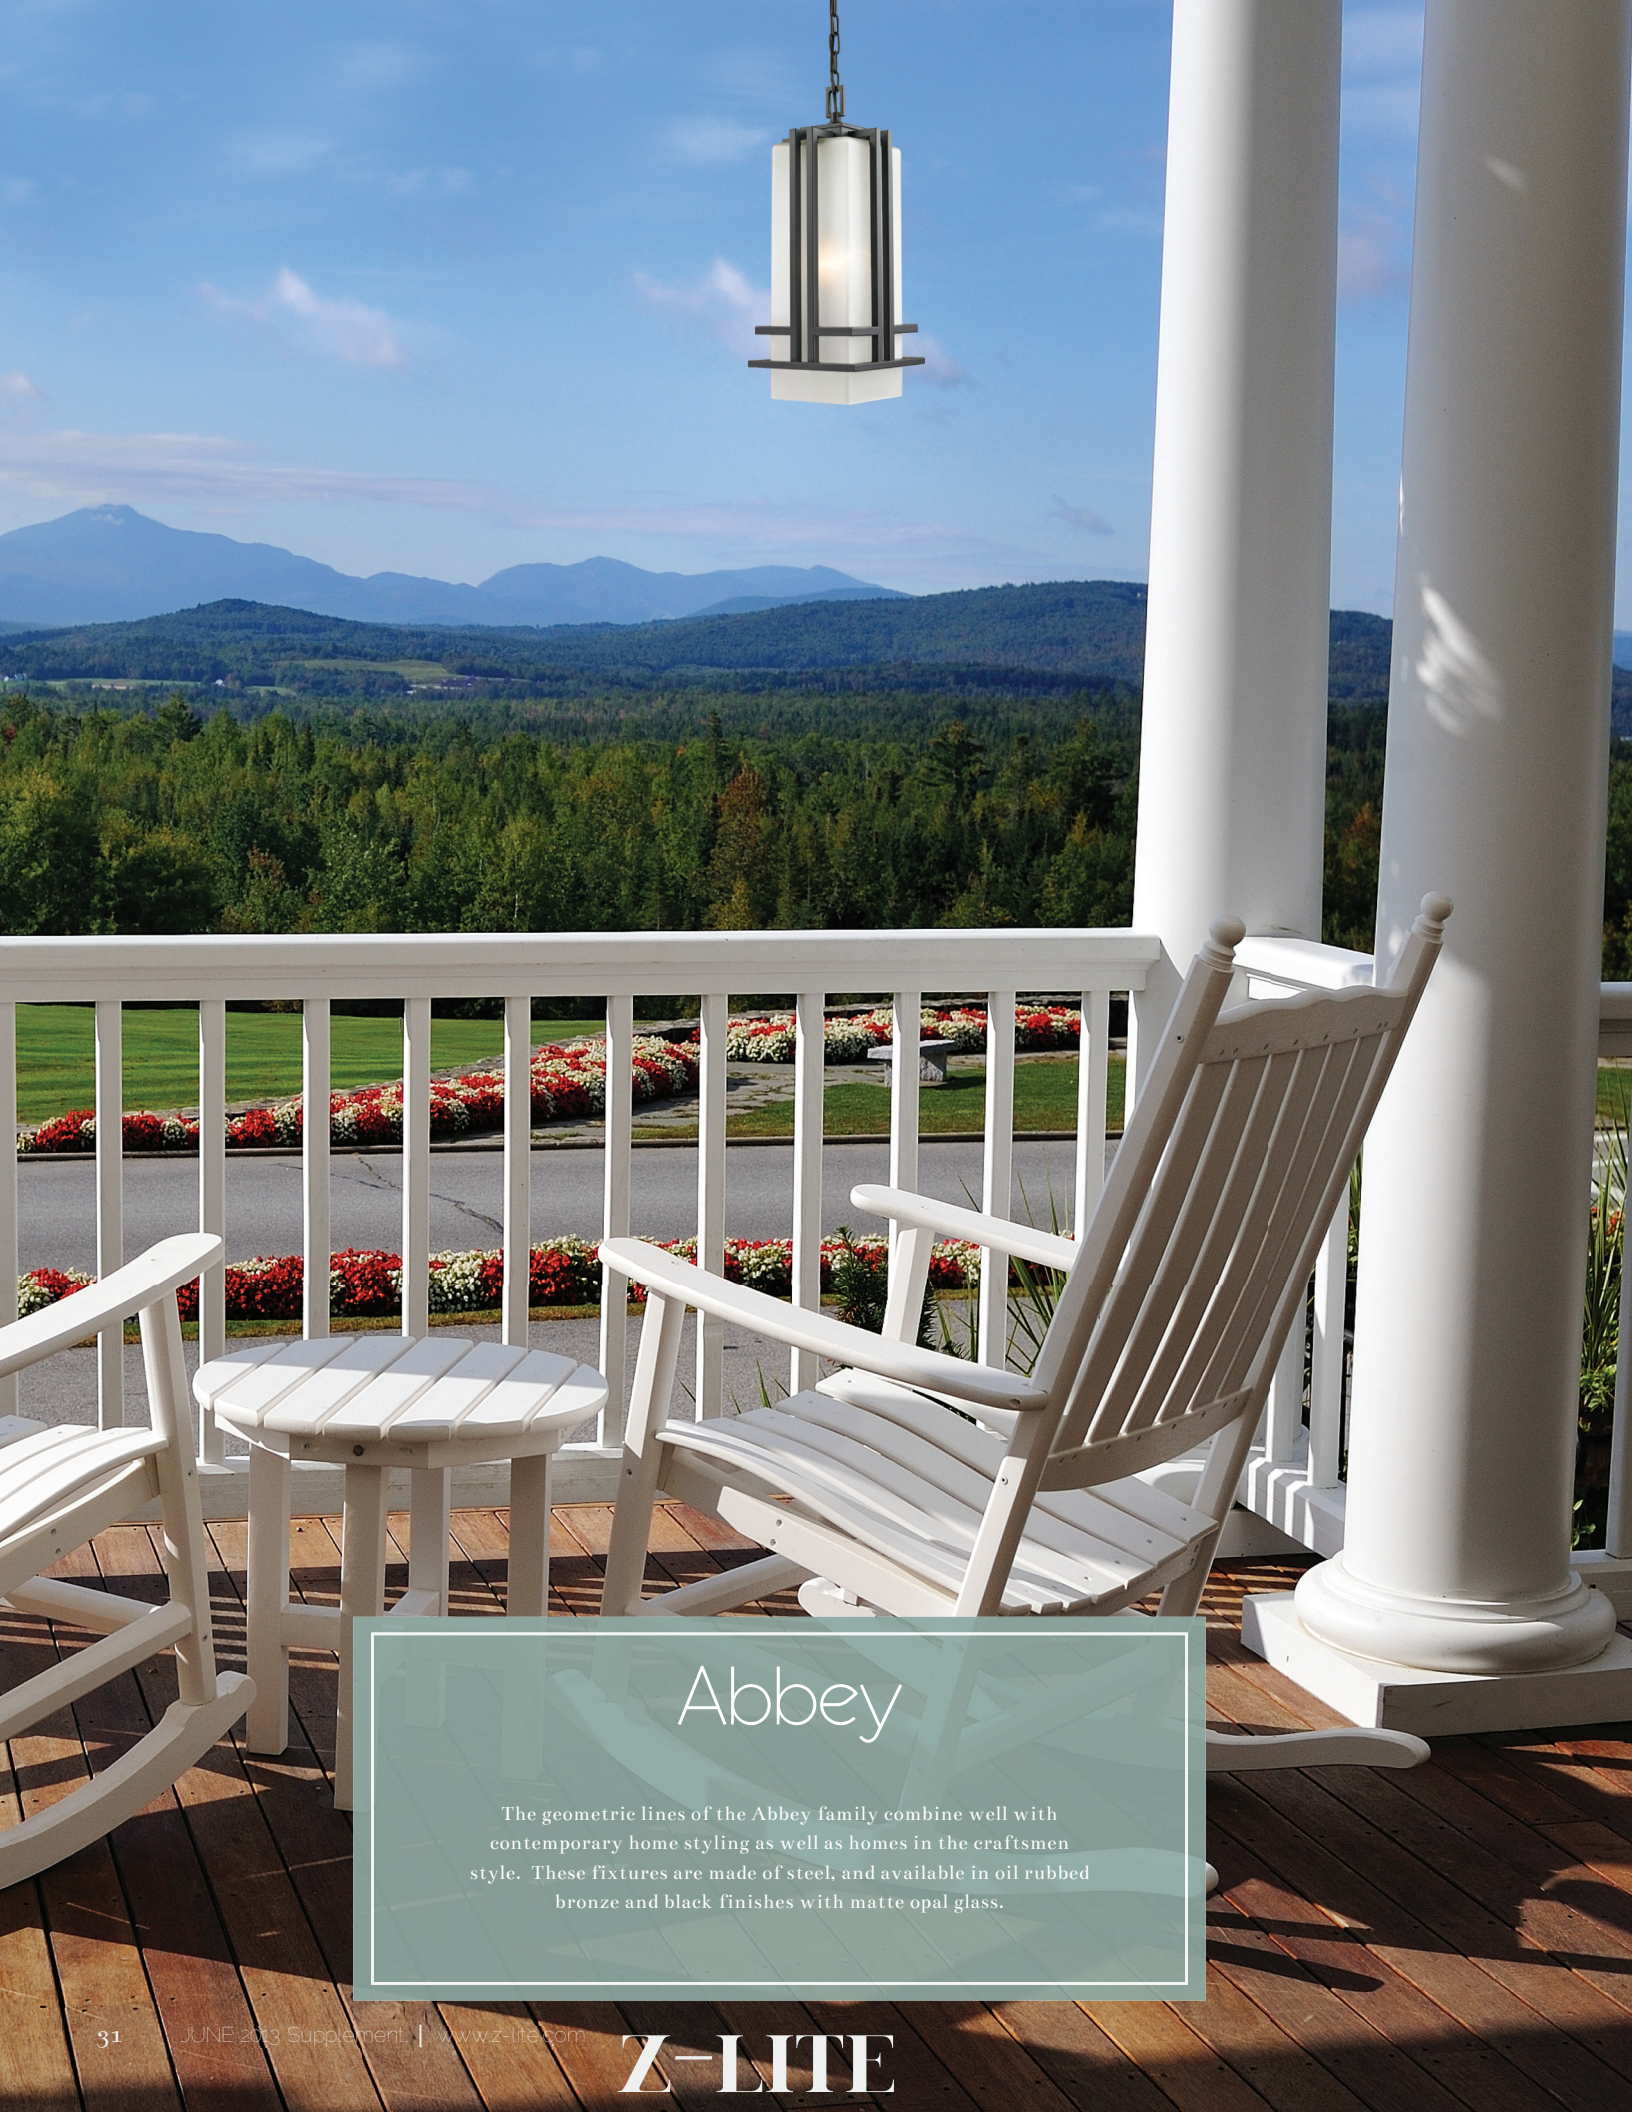

Abbey

The geometric lines of the Abbey family combine well with contemporary home styling as well as homes in the craftsmen style. These fixtures are made of steel, and available in oil rubbed bronze and black finishes with matte opal glass.