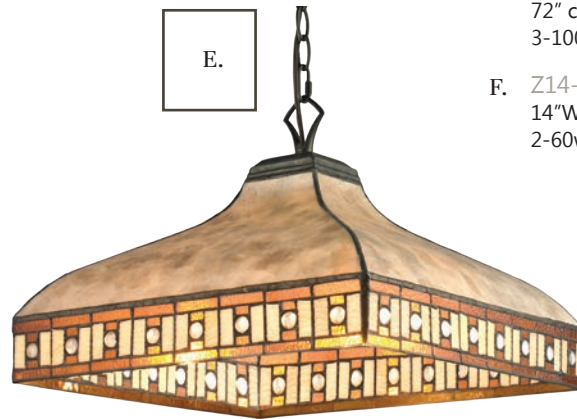

D.

- B. Z6-52MP
  6"W x 53 3/4"H
  Converts to semi-flush
  Includes:
  3x12"+1x6"+1x3" rods
  adjustable to
  suit height
  120" wire
  1-100w/m

- C. Z14-52SF
  14"W x 14 1/2"H
  3-100w/m

- D. Z17-52FL
  17"W x 65 1/2"H
  3-100w/m

- E. Z17-52-03
  17"W x 12 1/2"H
  72" chain, 120" wire
  3-100w/m

- F. Z14-52TL
  14"W x 24"H
  2-60w/m

E.