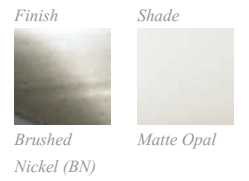

*Also available in:
Coppery Bronze / Matte Opal: pg.33-36*

A. 410-9
31 1/8"W x 67 3/4"H
Includes:
3x12" + 1x6" + 1x3" rods
adjustable to suit height
120" wire
9-100w/m

B. 410-3
20 5/8"W x 58 3/4"H
Includes:
3x12" + 1x6" + 1x3" rods
adjustable to suit height
120" wire
3-100w/m

C. 410-5
25 5/8"W x 61 3/4"H
Includes:
3x12" + 1x6" + 1x3" rods
adjustable to suit height
120" wire
5-100w/m