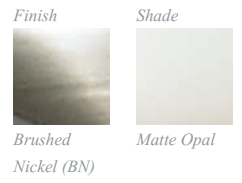

# Savannah

The contemporary Savannah family adds sophistication to home décor. The beautifully appointed brushed nickel fixtures are perfectly paired with matte opal glass shades.

*Also available in:  
Olde Bronze / Matte Opal: pg.15-18*