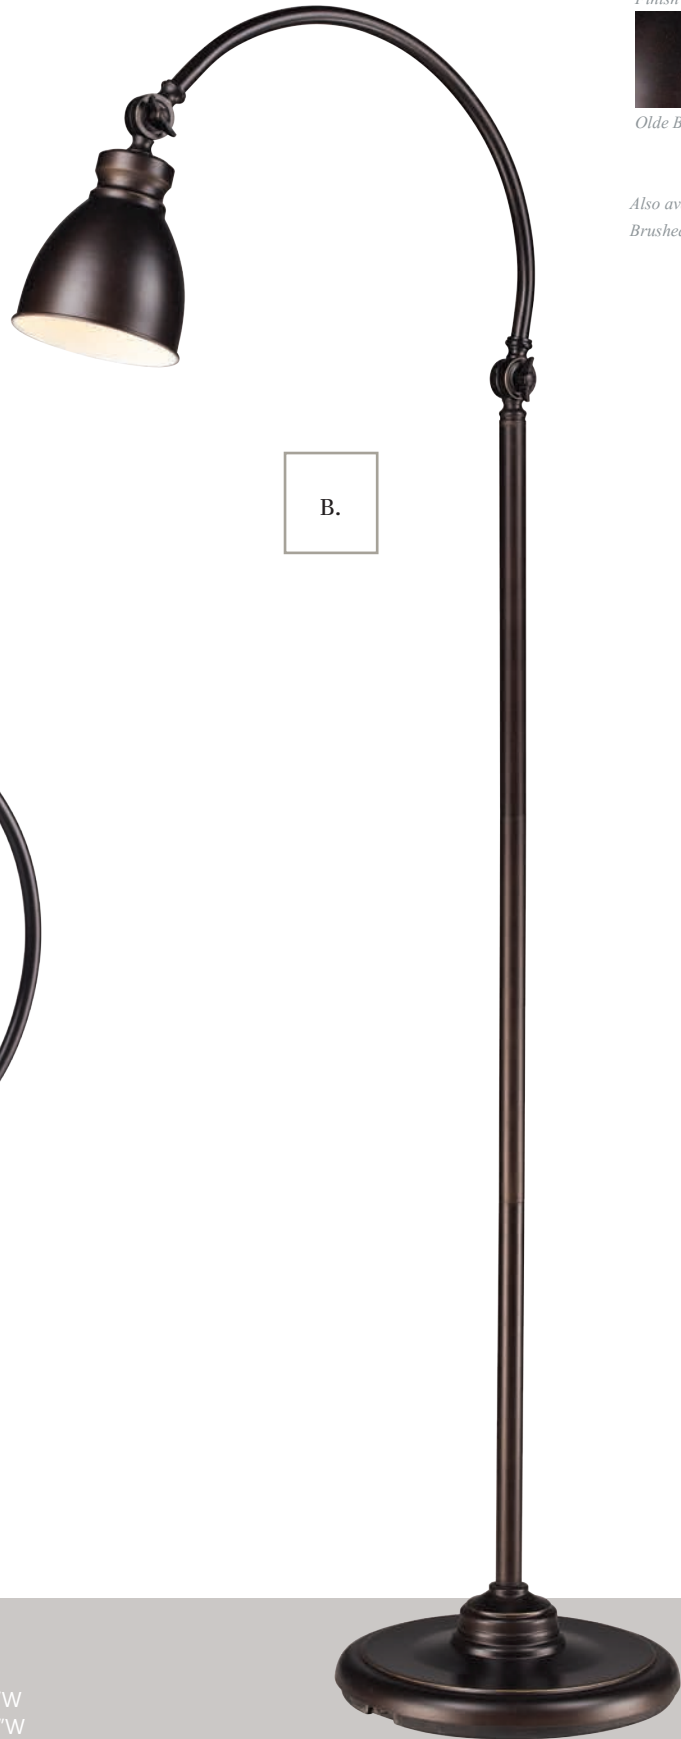

Finish

Olde Bronze

Also available in:  
Brushed Nickel: Vol.14 catalog, pg.307

A.

B.

A. 2121TL  
TH - 20"H  
Base - 7"W  
Shade - 5"W  
1-60w/m

B. 2121FL  
TH - 58"H  
Base - 11"W  
Shade - 5"W  
1-60w/m

# Stuart

Flexible, adjustable, a great reading lamp, the Stuart table and floor lamps will be very useful where a little extra light is needed. Finished in an olde bronze finish to blend into any décor.