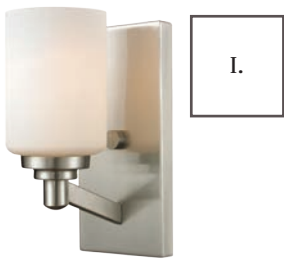

I.

These fixtures can be mounted up or down

N.