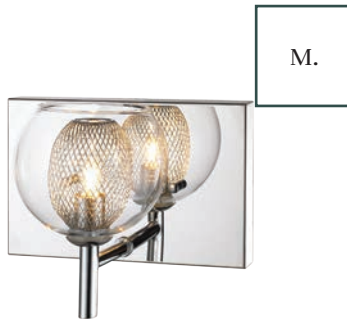

M.

M. 905-1S
7 7/8"W x 6 "H x 5 1/2" ext.
1-40w/G9 (included)