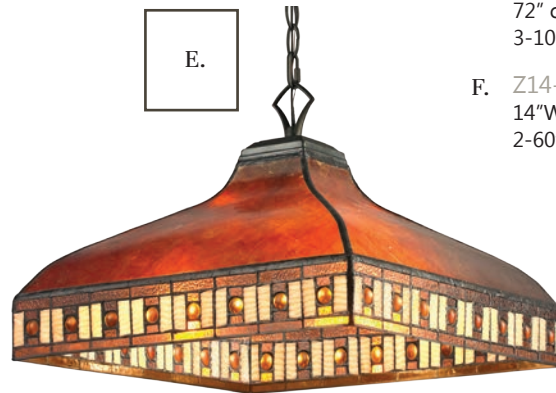

Finish

Java Bronze

Shade

Multi Colored
Tiffany, Amber
Mica

B.

D.

E.

- B. Z6-53MP
  6"W x 53 3/4"H
  Converts to semi-flush
  Includes:
  3x12"+1x6"+1x3" rods
  adjustable to
  suit height
  120" wire
  1-100w/m
- C. Z14-53SF
  14"W x 14 1/2"H
  3-100w/m
- D. Z17-53FL
  17"W x 65 1/2"H
  3-100w/m
- E. Z17-53-03
  17"W x 12 1/2"H
  72" chain, 120" wire
  3-100w/m
- F. Z14-53TL
  14"W x 24"H
  2-60w/m

C.

F.