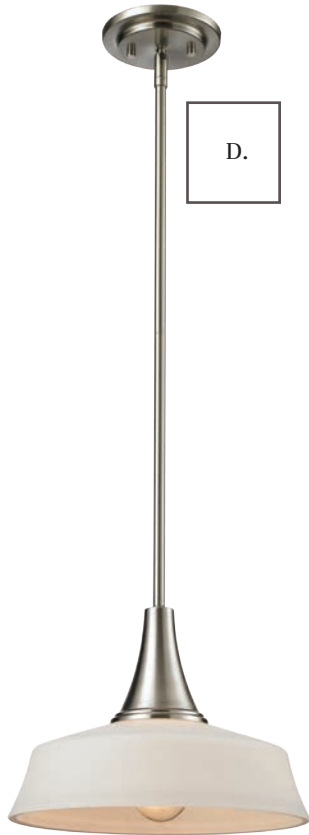

D. 410MP12
12"W x 56 3/8"H
Includes:
3x12" + 1x6" + 1x3" rods
adjustable to suit height
120" wire
1-100w/m

E. 410MP5
4 1/2"W x 55 1/4"H
Includes:
3x12" + 1x6" + 1x3" rods
adjustable to suit height
120" wire
1-100w/m

F. 410P15
14 5/8"W x 63 1/2"H
Includes:
3x12" + 1x6" + 1x3" rods
adjustable to suit height
120" wire
3-100w/m

G. 410F2
13 3/8"W x 5 3/4"H
2-60w/m

H. 410F3
17 3/4"W x 6 3/8"H
3-60w/m