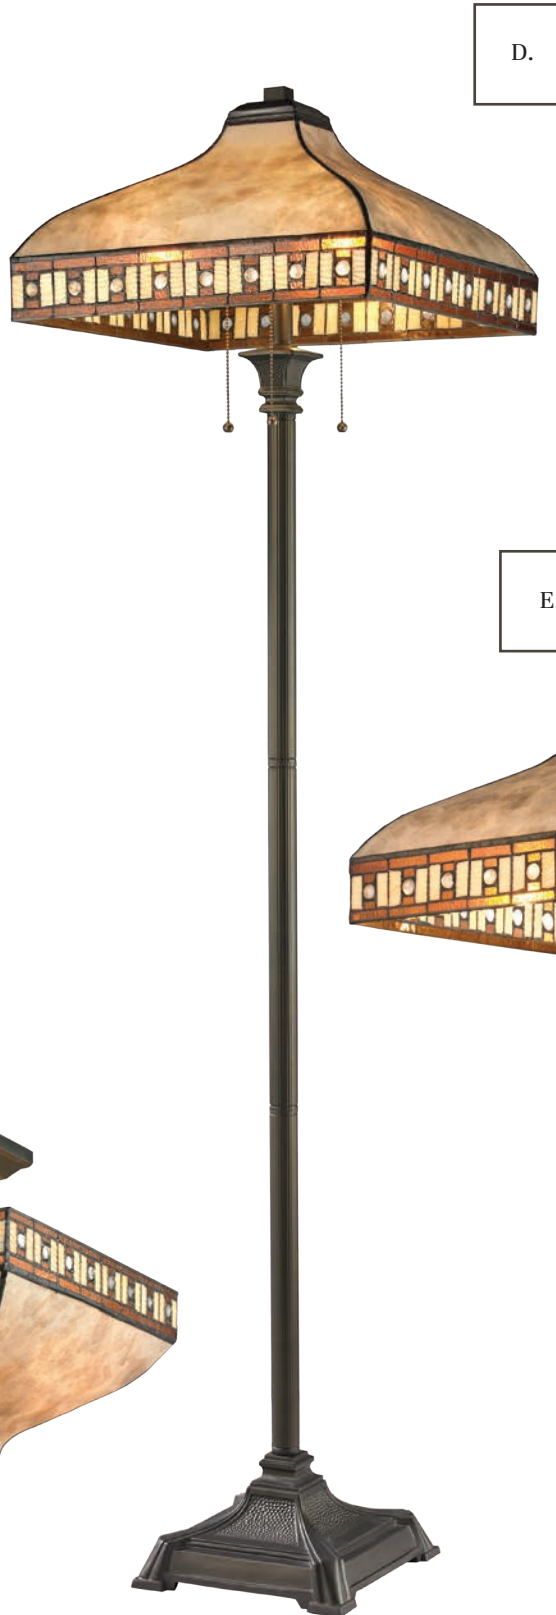

Finish

Java Bronze

Shade

Multi Colored
Tiffany, White
Mica

B.

D.

- B. Z6-52MP
  6"W x 53 3/4"H
  Converts to semi-flush
  Includes:
  3x12"+1x6"+1x3" rods
  adjustable to
  suit height
  120" wire
  1-100w/m

- C. Z14-52SF
  14"W x 14 1/2"H
  3-100w/m

- D. Z17-52FL
  17"W x 65 1/2"H
  3-100w/m

- E. Z17-52-03
  17"W x 12 1/2"H
  72" chain, 120" wire
  3-100w/m

- F. Z14-52TL
  14"W x 24"H
  2-60w/m

E.

C.

F.