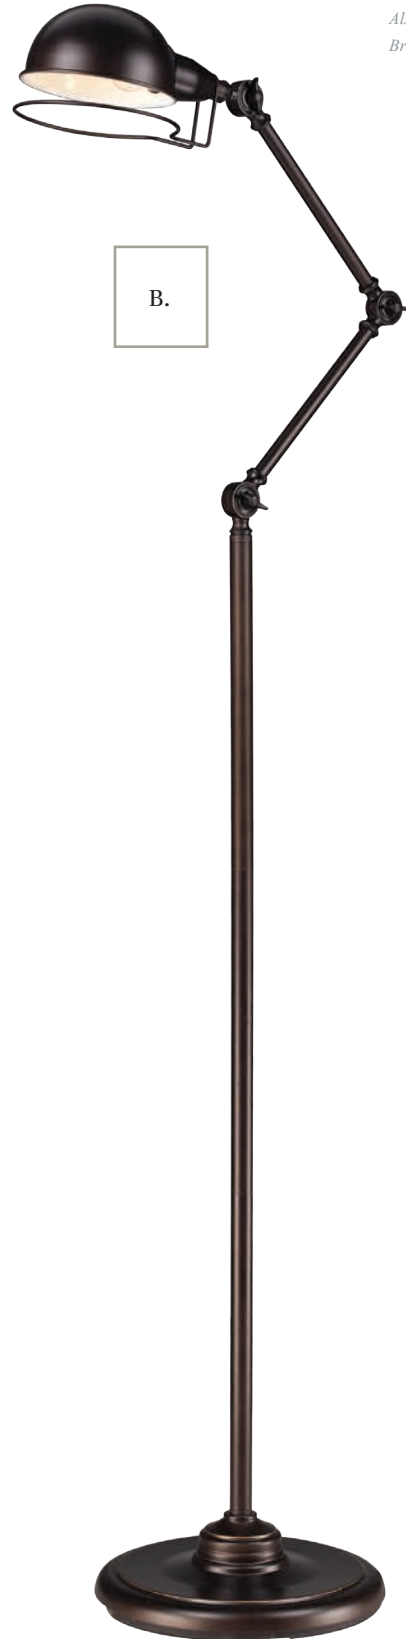

Finish

Olde Bronze

A. 2120TL  
TH - 31"H  
Base - 7"W  
Shade - 6"W  
1-60w/m

B. 2120FL  
TH - 61"H  
Base - 11"W  
Shade - 6"W  
1-60w/m

Also available in:  
Brushed Nickel: Vol.14 catalog, pg.305