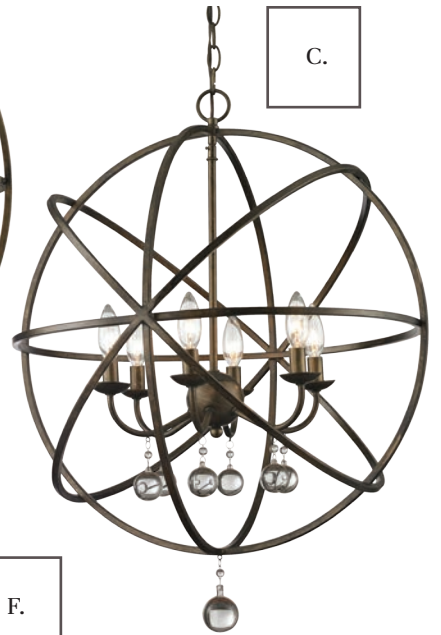

A.

B.

C.

D.

E.

F.

G.

Finish

Golden Bronze
+ clear crystals

Also available in:
Antique Silver + clear crystals: pg.4

A. 416-36
36"W x 41 1/2"H
72" chain, 120" wire
10-60w/c

B. 416-30
30"W x 35 1/2"H
72" chain, 120" wire
8-60w/c

C. 416-24
24"W x 29 1/2"H
72" chain, 120" wire
6-60w/c

D. 416-20
20"W x 25"H
72" chain, 120" wire
5-60w/c

E. 416-16
16"W x 21"H
72" chain, 120" wire
4-60w/c

F. 416-12
12"W x 17"H
72" chain, 120" wire
3-60w/c

G. 416-8
8"W x 13 1/8"H
72" chain, 120" wire
1-60w/c