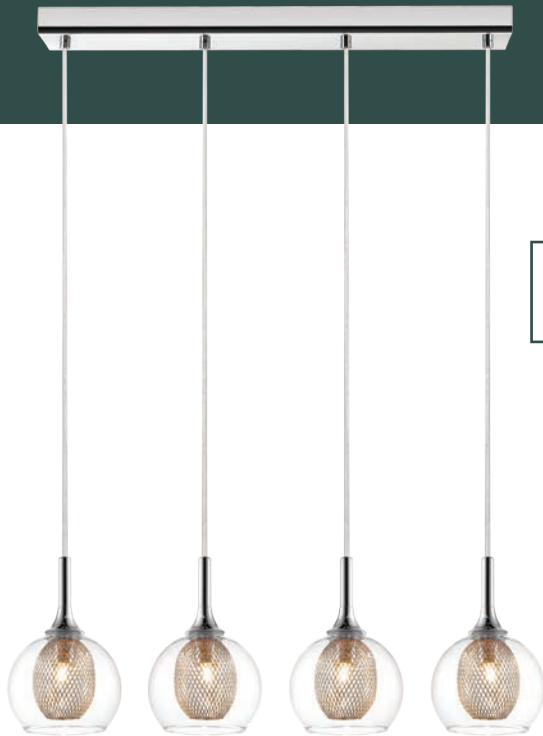

J.

K.

L.

J. 905-4
28"L x 4 1/4"W x 67 3/8"H
63" wire, adjustable to suit height
4-40w/G9 (included)

K. 905DL
TH - 19 1/4"H
Base - 5"W
Shade - 4 1/4"W
1-40w/G9 (included)

L. 905-6B
43 3/4"L x 4 1/4"W x 67 3/8"
63" wire, adjustable to suit height
6-40w/G9 (included)