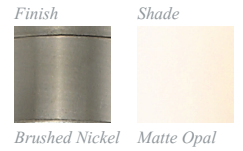

# Bordeaux

The circular base and the waterfall arms of the Bordeaux family is modernized by the soft Matte Opal shades which is paired with Brushed Nickel fittings.

*Brushed Nickel Matte Opal*

*Also available in:  
Bronze / Matte Opal  
pg. 31-34*