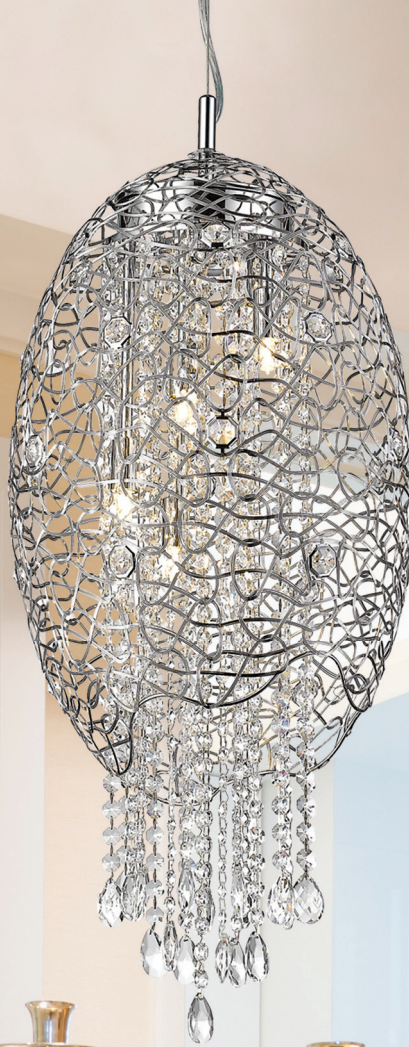

Nabul

Modern, elegant, contemporary, whimsical, the Nabul family compliments many design tastes. Sparkling crystals drape gracefully through the oval shades, while the round shades have a more simplistic appearance.