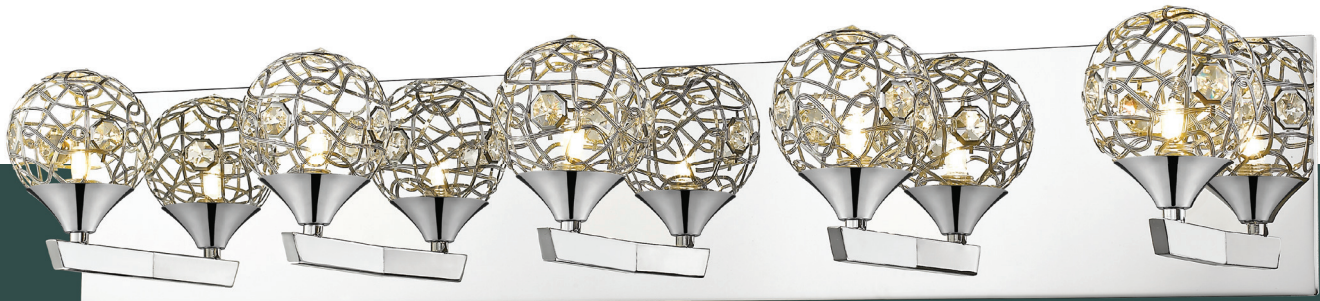

O.

	Product	Bulbs/Wattage	W	H	L/ext.	Ceiling/Wall Plate Size
O	889CH-1S	(1) 60W-G9 (included)	6"	6 3/4"	6"	6"W x 6 3/4"H
P	889CH-2V	(2) 60W-G9 (included)	12 3/8"	6"	6"	12 3/8"W x 6"H
Q	889CH-3V	(3) 60W-G9 (included)	20"	6"	6"	20"W x 6"H
R	889CH-4V	(4) 60W-G9 (included)	28"	6"	6"	28"W x 6"H
S	889CH-5V	(5) 60W-G9 (included)	35 3/8"	6"	6"	35 3/8"W x 6"H

*These vanity fixtures can NOT be mounted upside down.*

P.

Q.

R.

S.

## Serenade

---

Oversized crystal balls and loops create a striking divergence from the classical styling of the tall candles set upon crystal bobeches. Graceful crystal drapes and gleaming Chrome mingle playfully with the oversized elements of these fixtures.