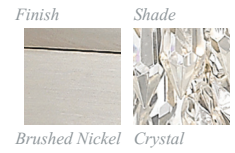

A.

Also available in:
Bronze / Crystal : pg. 14
Chrome / Crystal : pg. 16

B.