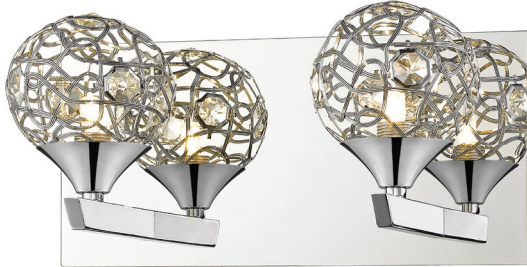

O.

	Product	Bulbs/Wattage	W	H	L/ext.	Ceiling/Wall Plate Size
O	889CH-1S	(1) 60W-G9 (included)	6"	6 3/4"	6"	6"W x 6 3/4"H
P	889CH-2V	(2) 60W-G9 (included)	12 3/8"	6"	6"	12 3/8"W x 6"H
Q	889CH-3V	(3) 60W-G9 (included)	20"	6"	6"	20"W x 6"H
R	889CH-4V	(4) 60W-G9 (included)	28"	6"	6"	28"W x 6"H
S	889CH-5V	(5) 60W-G9 (included)	35 3/8"	6"	6"	35 3/8"W x 6"H

These vanity fixtures can NOT be mounted upside down.

P.

Q.

R.

S.