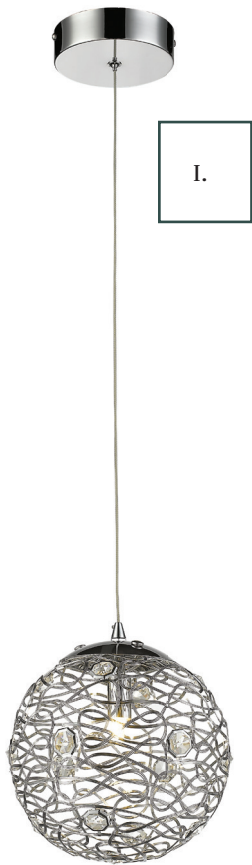

A.

B.

C.

	Product	Bulbs/Wattage	W	H	Overall-H	Wire Length	Ceiling/Wall Plate Size
A	889CH-9	(9) 60W-G9 (included)	21 5/8"	7 1/8"	128 3/8"	110" adjustable wire	21 5/8" diameter
B	889CH-5A	(5) 60W-G9 (included)	15 3/4"	7 1/8"	129 3/8"	110" adjustable wire	15 3/4" diameter
C	889CH-3A	(3) 60W-G9 (included)	11 3/4"	7 1/8"	129"	110" adjustable wire	11 3/4" diameter

D.

E.

F.

	Product	Bulbs/Wattage	W	H	Overall-H	Wire Length	Cable Length	Ceiling/Wall Plate Size
D	889CH-5MP	(1) 60W-G9 (included)	4 3/4"	7 1/8"	128 3/8"	110" adjustable wire	—	4 3/4" diameter
E	889CH-3C	(3) 60W-G9 (included)	9 7/8"	14 1/8"	135 3/8"	110" adjustable wire	110" adjustable cable	4 3/4" diameter
F	889CH-5C	(5) 60W-G9 (included)	12 5/8"	18 1/8"	139 3/8"	110" adjustable wire	110" adjustable cable	4 3/4" diameter

G.

H.

	Product	Bulbs/Wattage	L	W	H	Overall-H	Wire Length	Ceiling/Wall Plate Size
G	889CH-3B	(3) 60W-G9 (included)	21 5/8"	4 3/4"	7 1/8"	128 3/8"	110" adjustable wire	21 5/8" x 4 3/4"
H	889CH-5B	(5) 60W-G9 (included)	31 7/8"	4 3/4"	7 1/8"	128 3/8"	110" adjustable wire	31 7/8" x 4 3/4"