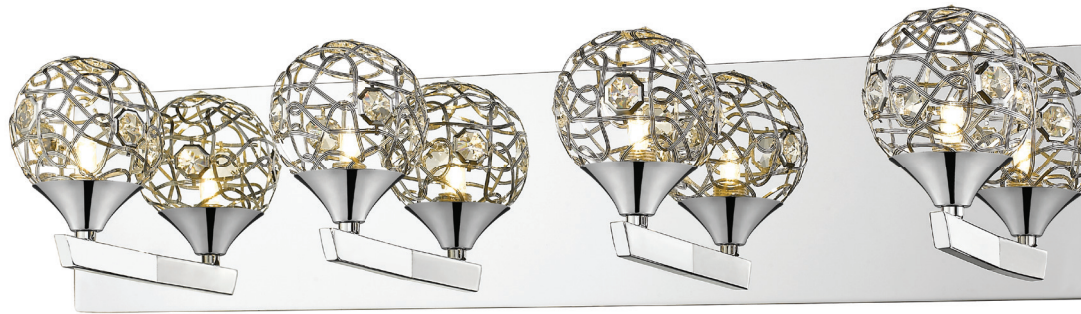

O.

	Product	Bulbs/Wattage	W	H	L/ext.	Ceiling/Wall Plate Size
O	889CH-1S	(1) 60W-G9 (included)	6"	6 3/4"	6"	6"W x 6 3/4"H
P	889CH-2V	(2) 60W-G9 (included)	12 3/8"	6"	6"	12 3/8"W x 6"H
Q	889CH-3V	(3) 60W-G9 (included)	20"	6"	6"	20"W x 6"H
R	889CH-4V	(4) 60W-G9 (included)	28"	6"	6"	28"W x 6"H
S	889CH-5V	(5) 60W-G9 (included)	35 3/8"	6"	6"	35 3/8"W x 6"H

These vanity fixtures can NOT be mounted upside down.

P.

Q.

R.

S.