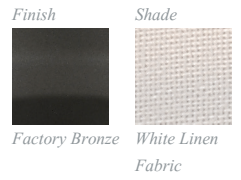

## Jade

The Jade family of cylindrical drum shades combine White Linen fabric with Factory Bronze fittings to create a light source in contemporary styling.

Also available in:  
 Chrome /Black Linen Fabric  
 Vol. 15 Catalog pg. 293  
 Chrome /White Linen Fabric  
 Vol. 15 Catalog pg. 291