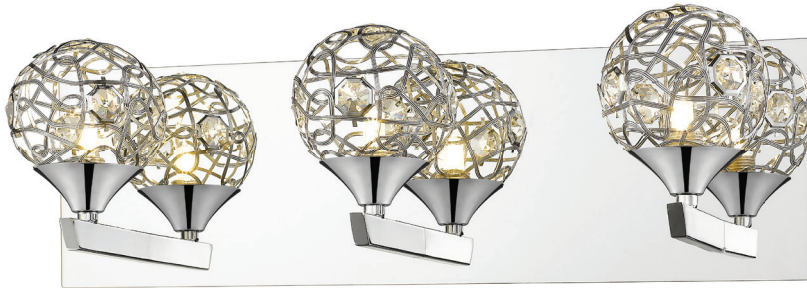

O.

	Product	Bulbs/Wattage	W	H	L/ext.	Ceiling/Wall Plate Size
O	889CH-1S	(1) 60W-G9 (included)	6"	6 3/4"	6"	6"W x 6 3/4"H
P	889CH-2V	(2) 60W-G9 (included)	12 3/8"	6"	6"	12 3/8"W x 6"H
Q	889CH-3V	(3) 60W-G9 (included)	20"	6"	6"	20"W x 6"H
R	889CH-4V	(4) 60W-G9 (included)	28"	6"	6"	28"W x 6"H
S	889CH-5V	(5) 60W-G9 (included)	35 3/8"	6"	6"	35 3/8"W x 6"H

These vanity fixtures can NOT be mounted upside down.

P.

Q.

R.

S.