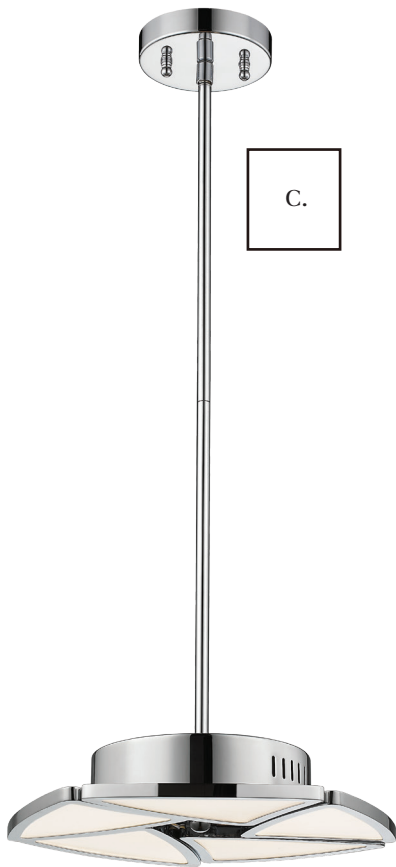

Finish
Chrome
Glass
White Acrylic

C.