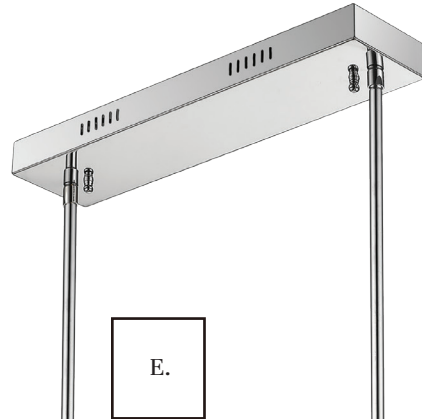

Finish
Chrome
Glass
White Acrylic

C.

D.

E.

Color Temperature - **3000K**
CRI (Color Rendering Index) **>85**
Dimmable Light Source
Replaceable Components

	Product	Source/Wattage	Source Lumens	CCT	CRI	L/ext.	W	H	Overall-H	Rods Length	Wire Length	Ceiling Plate Size
C	1003-SCH-LED	50W	5450	3000K	>85	---	13"	2 1/4"	49 1/4"	3x12" + 1x6" + 1x3" rods	110"	4 3/4" diameter
D	1003SF-CH-LED	50W	5450	3000K	>85	---	13"	2 1/4"	---	---	---	7 1/8" diameter
E	1003-8CH-LED	80W	8700	3000K	>85	65"	10 3/4"	7/8"	48 1/2"	6x12" + 2x6" + 2x3" rods	110"	17 3/4"L x 4 3/8"W