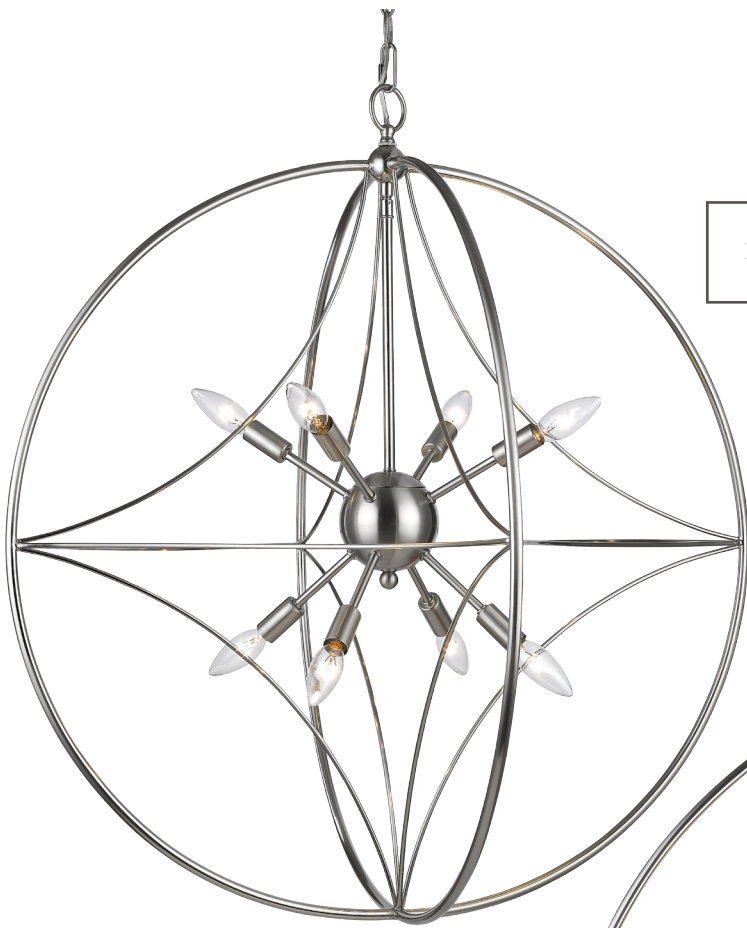

Z *Z-Lite*
Est. 1987

2017 June Supplement

CORTEZ

The unique inner star design suspended within an Orb defines the Cortez Collection. Finish options are Brushed Nickel or Bronze.

Finish

Brushed Nickel

Also available in:
Bronze: pg. 5-8

A.

B.

C.

	Product	Bulbs/Wattage	W	H	Overall-H	Chain/Rods Length	Wire Length	Ceiling Plate Size
A	452-8BN	(1) 100W-m	8"	11"	88 1/2"	72" chain	110"	5" diameter
B	452-12BN	(4) 60W-c	12"	15"	92 1/2"	72" chain	110"	5" diameter
C	452-16BN	(4) 60W-c	16"	19"	96 1/2"	72" chain	110"	5" diameter

D.

E.

	Product	Bulbs/Wattage	W	H	Overall-H	Chain/Rods Length	Wire Length	Ceiling Plate Size
D	452-20BN	(8) 60W-c	20"	23"	100 1/2"	72" chain	110"	5" diameter
E	452-24BN	(8) 60W-c	24"	27"	104 1/2"	72" chain	110"	5" diameter

F.

G.

	Product	Bulbs/Wattage	W	H	Overall-H	Chain/Rods Length	Wire Length	Ceiling Plate Size
F	452-30BN	(8) 60W-c	30"	33"	110 1/2"	72" chain	110"	5" diameter
G	452-36BN	(12) 60W-c	36"	39"	116 1/2"	72" chain	110"	5" diameter