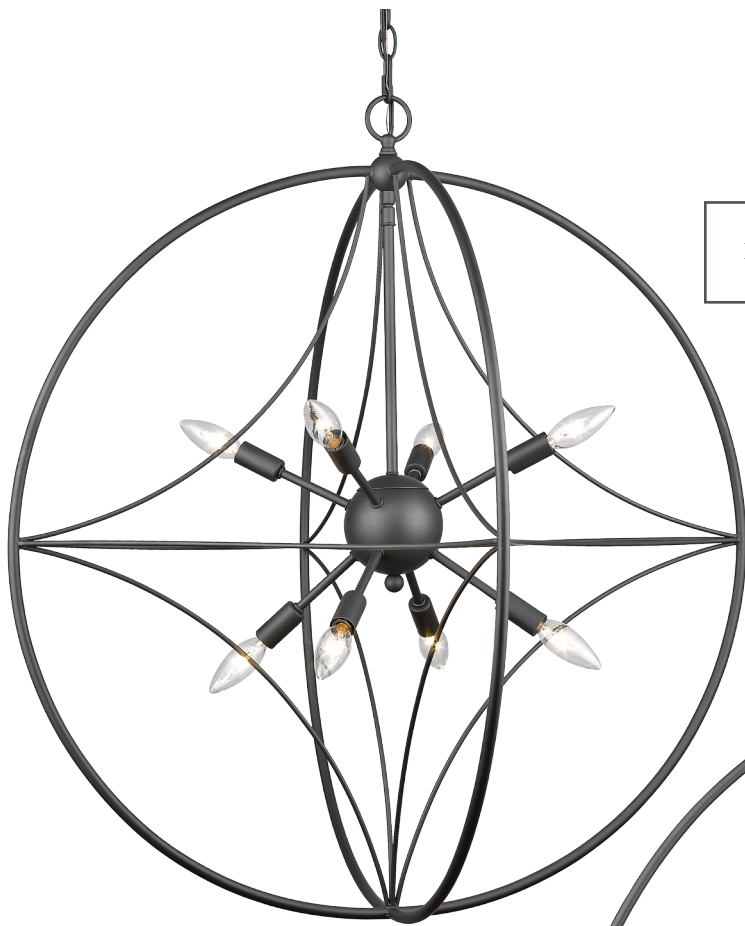

F.

G.

	Product	Bulbs/Wattage	W	H	Overall-H	Chain/Rods Length	Wire Length	Ceiling Plate Size
F	452-30BN	(8) 60W-c	30"	33"	110 1/2"	72" chain	110"	5" diameter
G	452-36BN	(12) 60W-c	36"	39"	116 1/2"	72" chain	110"	5" diameter

	Product	Bulbs/Wattage	W	H	Overall-H	Chain/Rods Length	Wire Length	Ceiling Plate Size
A	452-8BRZ	(1) 100W-m	8"	11"	88 1/2"	72" chain	110"	5" diameter
B	452-12BRZ	(4) 60W-c	12"	15"	92 1/2"	72" chain	110"	5" diameter
C	452-16BRZ	(4) 60W-c	16"	19"	96 1/2"	72" chain	110"	5" diameter

D.

E.

	Product	Bulbs/Wattage	W	H	Overall-H	Chain/Rods Length	Wire Length	Ceiling Plate Size
D	452-20BRZ	(8) 60W-c	20"	23"	100 1/2"	72" chain	110"	5" diameter
E	452-24BRZ	(8) 60W-c	24"	27"	104 1/2"	72" chain	110"	5" diameter

F.

G.

	Product	Bulbs/Wattage	W	H	Overall-H	Chain/Rods Length	Wire Length	Ceiling Plate Size
F	452-30BRZ	(8) 60W-c	30"	33"	110 1/2"	72" chain	110"	5" diameter
G	452-36BRZ	(12) 60W-c	36"	39"	116 1/2"	72" chain	110"	5" diameter