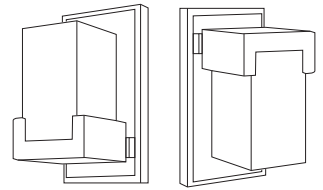

These fixtures can be mounted up or down

H.

Color Temperature - **3000K**
CRI (Color Rendering Index) **>90**
Dimmable Light Source
Replaceable Components