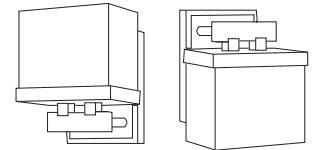

These fixtures can be mounted up or down

Color Temperature - 3000K
CRI (Color Rendering Index) >90
Dimmable Light Source
Replaceable Components