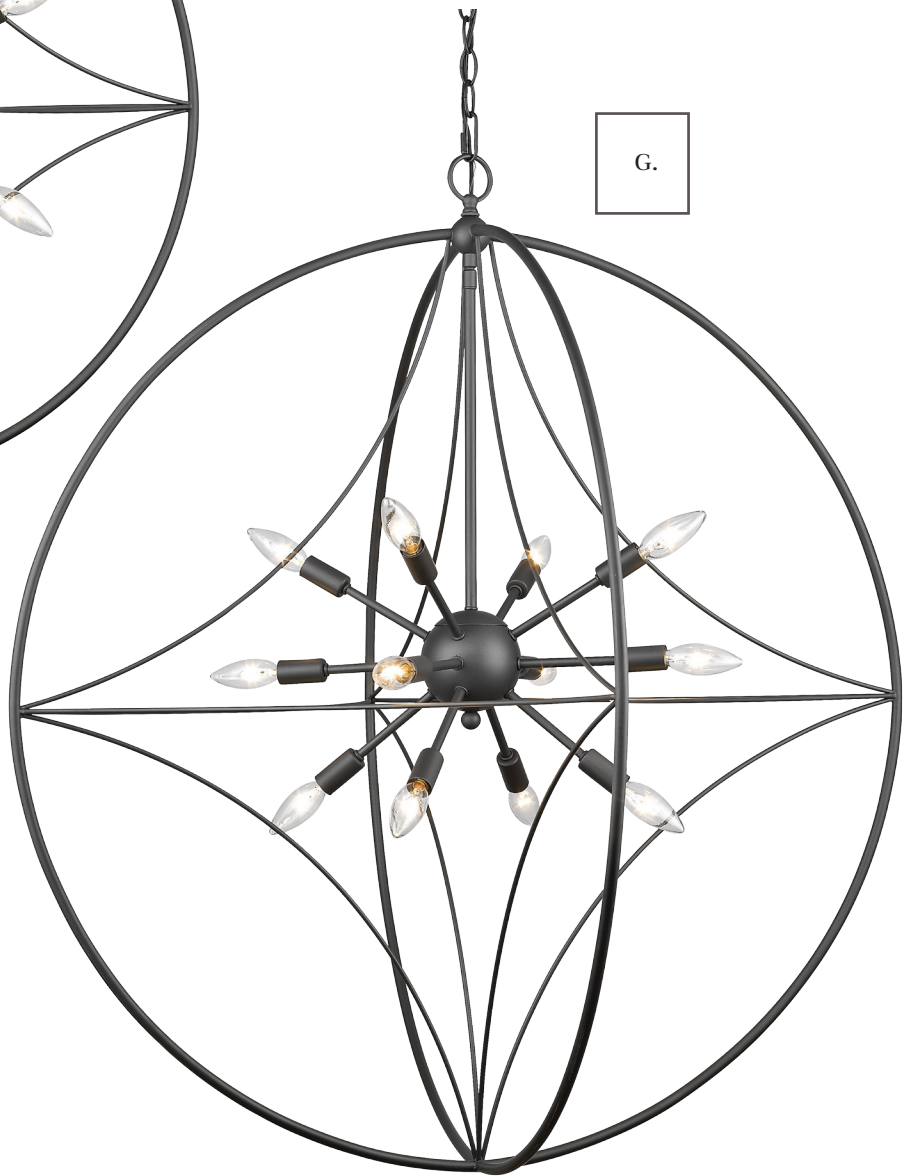

	Product	Bulbs/Wattage	W	H	Overall-H	Chain/Rods Length	Wire Length	Ceiling Plate Size
A	452-8BRZ	(1) 100W-m	8"	11"	88 1/2"	72" chain	110"	5" diameter
B	452-12BRZ	(4) 60W-c	12"	15"	92 1/2"	72" chain	110"	5" diameter
C	452-16BRZ	(4) 60W-c	16"	19"	96 1/2"	72" chain	110"	5" diameter

D.

E.

	Product	Bulbs/Wattage	W	H	Overall-H	Chain/Rods Length	Wire Length	Ceiling Plate Size
D	452-20BRZ	(8) 60W-c	20"	23"	100 1/2"	72" chain	110"	5" diameter
E	452-24BRZ	(8) 60W-c	24"	27"	104 1/2"	72" chain	110"	5" diameter

F.

G.

	Product	Bulbs/Wattage	W	H	Overall-H	Chain/Rods Length	Wire Length	Ceiling Plate Size
F	452-30BRZ	(8) 60W-c	30"	33"	110 1/2"	72" chain	110"	5" diameter
G	452-36BRZ	(12) 60W-c	36"	39"	116 1/2"	72" chain	110"	5" diameter