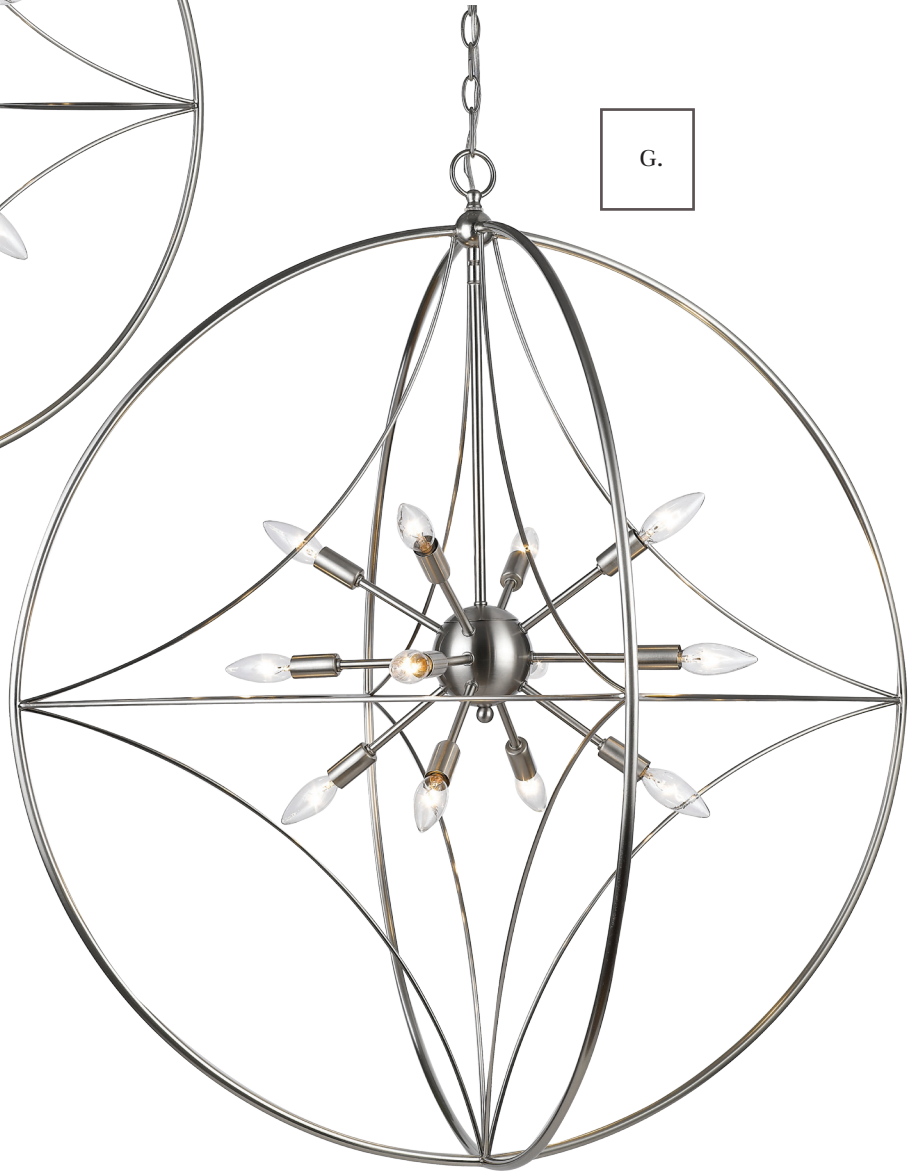

Z *Z-Lite*
Est. 1987

2017 June Supplement

CORTEZ

The unique inner star design suspended within an Orb defines the Cortez Collection. Finish options are Brushed Nickel or Bronze.

Finish

Brushed Nickel

Also available in:
Bronze: pg. 5-8

A.

B.

C.

	Product	Bulbs/Wattage	W	H	Overall-H	Chain/Rods Length	Wire Length	Ceiling Plate Size
A	452-8BN	(1) 100W-m	8"	11"	88 1/2"	72" chain	110"	5" diameter
B	452-12BN	(4) 60W-c	12"	15"	92 1/2"	72" chain	110"	5" diameter
C	452-16BN	(4) 60W-c	16"	19"	96 1/2"	72" chain	110"	5" diameter

D.

E.

	Product	Bulbs/Wattage	W	H	Overall-H	Chain/Rods Length	Wire Length	Ceiling Plate Size
D	452-20BN	(8) 60W-c	20"	23"	100 1/2"	72" chain	110"	5" diameter
E	452-24BN	(8) 60W-c	24"	27"	104 1/2"	72" chain	110"	5" diameter

F.

G.

	Product	Bulbs/Wattage	W	H	Overall-H	Chain/Rods Length	Wire Length	Ceiling Plate Size
F	452-30BN	(8) 60W-c	30"	33"	110 1/2"	72" chain	110"	5" diameter
G	452-36BN	(12) 60W-c	36"	39"	116 1/2"	72" chain	110"	5" diameter