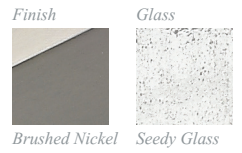

Brushed Nickel Seedy Glass

Also available in:
Vintage Brass : pg. 23-24