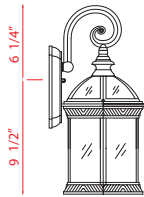

Back Plate measures:
4 1/2"W x 6 7/8"H

	Product	Bulbs/Wattage	L/ext.	W	H	Overall-H	Chain	Wire	Ceiling Plate Size
A	563M-BK	(1) 100W-m	8 1/4"	8"	15 3/4"	---	---	---	4 1/2"W x 6 7/8"H
B	563PHM-BK	(1) 100W-m	---	8"	19 1/2"	---	---	---	---
C	563PHM-533PM-BK	(1) 100W-m	---	8"	21 1/2"	---	---	---	---
D	563CHM-BK	(1) 100W-m	---	8"	13 3/4"	---	36" chain	42"	5 1/8" diameter

Back Plate measures:
 4 1/2"W x 6 7/8"H

E.

H.

F.

G.

	Product	Bulbs/Wattage	L/ext.	W	H	Overall-H	Chain	Wire	Ceiling Plate Size
E	563M-RT	(1) 100W-m	8 1/4"	8"	15 3/4"	---	---	---	4 1/2"W x 6 7/8"H
F	563PHM-RT	(1) 100W-m	---	8"	19 1/2"	---	---	---	---
G	563PHM-533PM-RT	(1) 100W-m	---	8"	21 1/2"	---	---	---	---
H	563CHM-RT	(1) 100W-m	---	8"	13 3/4"	---	36" chain	42"	5 1/8" diameter