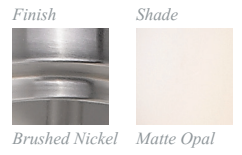

Vintage bulbs shown are not included.

TIAN

Bold modern lines paired with soft and elegant detailing define the unique Tian collection. The Brushed Nickel finish paired with Matte Opal globe shades contemporize the Tian Collection.