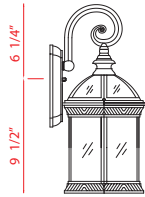

Back Plate measures:
4 1/2"W x 6 7/8"H

	Product	Bulbs/Wattage	L/ext.	W	H	Overall-H	Chain	Wire	Ceiling Plate Size
A	563M-BK	(1) 100W-m	8 1/4"	8"	15 3/4"	---	---	---	4 1/2"W x 6 7/8"H
B	563PHM-BK	(1) 100W-m	---	8"	19 1/2"	---	---	---	---
C	563PHM-533PM-BK	(1) 100W-m	---	8"	21 1/2"	---	---	---	---
D	563CHM-BK	(1) 100W-m	---	8"	13 3/4"	---	36" chain	42"	5 1/8" diameter

Back Plate measures:
 4 1/2"W x 6 7/8"H

E.

H.

F.

G.

	Product	Bulbs/Wattage	L/ext.	W	H	Overall-H	Chain	Wire	Ceiling Plate Size
E	563M-RT	(1) 100W-m	8 1/4"	8"	15 3/4"	---	---	---	4 1/2"W x 6 7/8"H
F	563PHM-RT	(1) 100W-m	---	8"	19 1/2"	---	---	---	---
G	563PHM-533PM-RT	(1) 100W-m	---	8"	21 1/2"	---	---	---	---
H	563CHM-RT	(1) 100W-m	---	8"	13 3/4"	---	36" chain	42"	5 1/8" diameter