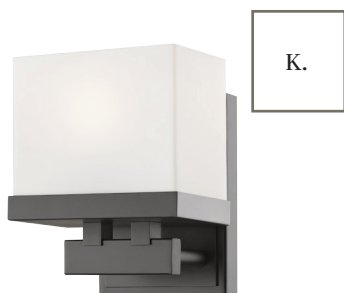

RIVULET

Sleek and clean lines are the defining features of the Rivulet collection of vanity fixtures. Matte opal cubic shades are illuminated featuring the latest in dimmable, LED technology. These fixtures maximize output while also being energy efficient. Available in Chrome, Brushed Nickel, and Bronze finishes, the Rivulet family of fixtures will add contemporary elegance to any decor.

Bronze

K.

	Product	Bulbs/Wattage	Source Lumens	CCT	CRI	L/ext.	W	H	Wall Plate Size
K	1919-1S-BRZ-LED	(1) 8W-LED	600LM	3000K	>90	4 3/4"	5 1/2"	6 3/4"	4 1/4"W x 6"H
L	1919-2V-BRZ-LED	(2) 8W-LED	1200LM	3000K	>90	4 3/4"	14"	6 3/4"	6"W x 4 1/4"H
M	1919-3V-BRZ-LED	(3) 8W-LED	1800LM	3000K	>90	4 3/4"	22 3/4"	6 3/4"	6"W x 4 1/4"H
N	1919-4V-BRZ-LED	(4) 8W-LED	2400LM	3000K	>90	4 3/4"	31 3/8"	6 3/4"	6"W x 4 1/4"H
O	1919-5V-BRZ-LED	(5) 8W-LED	3000LM	3000K	>90	4 3/4"	40"	6 3/4"	6"W x 4 1/4"H