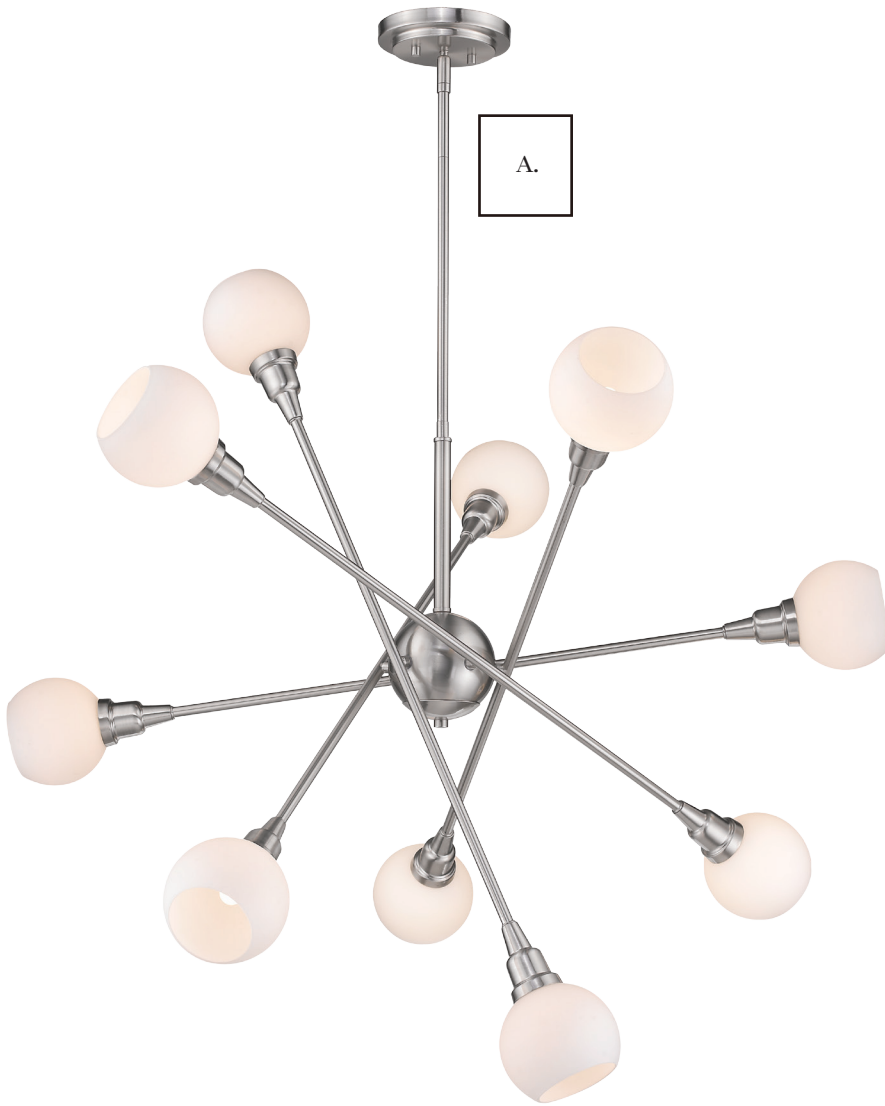

Z *Z-Lite*
Est. 1987

2017 June Supplement

CORTEZ

The unique inner star design suspended within an Orb defines the Cortez Collection. Finish options are Brushed Nickel or Bronze.

Finish

Brushed Nickel

Also available in:
Bronze: pg. 5-8

Vintage bulbs shown are not included.

IUKA

The Iuka collection of fixtures feature a round inverted mesh basket resting on a trapezoid shaped frame to create its signature look. Finishes include Bronze or Brushed Nickel.

Also available in:
 Brushed Nickel : pg. 13-14

A.

B.

C.

	Product	Bulbs/Wattage	W	H	Overall-H	Chain/Rods Length	Wire Length	Ceiling Plate Size
A	451-12BRZ	(1) 100W-m	12"	26 1/2"	104"	72" chain	110"	5" diameter
B	451-16BRZ	(3) 100W-m	16"	26 1/2"	104"	72" chain	110"	5" diameter
C	451-19BRZ	(4) 100W-m	19"	26 1/2"	104"	72" chain	110"	5" diameter

Vintage bulbs shown are not included.

TIAN

Bold modern lines paired with soft and elegant detailing define the unique Tian collection. The Brushed Nickel finish paired with Matte Opal globe shades contemporize the Tian Collection.