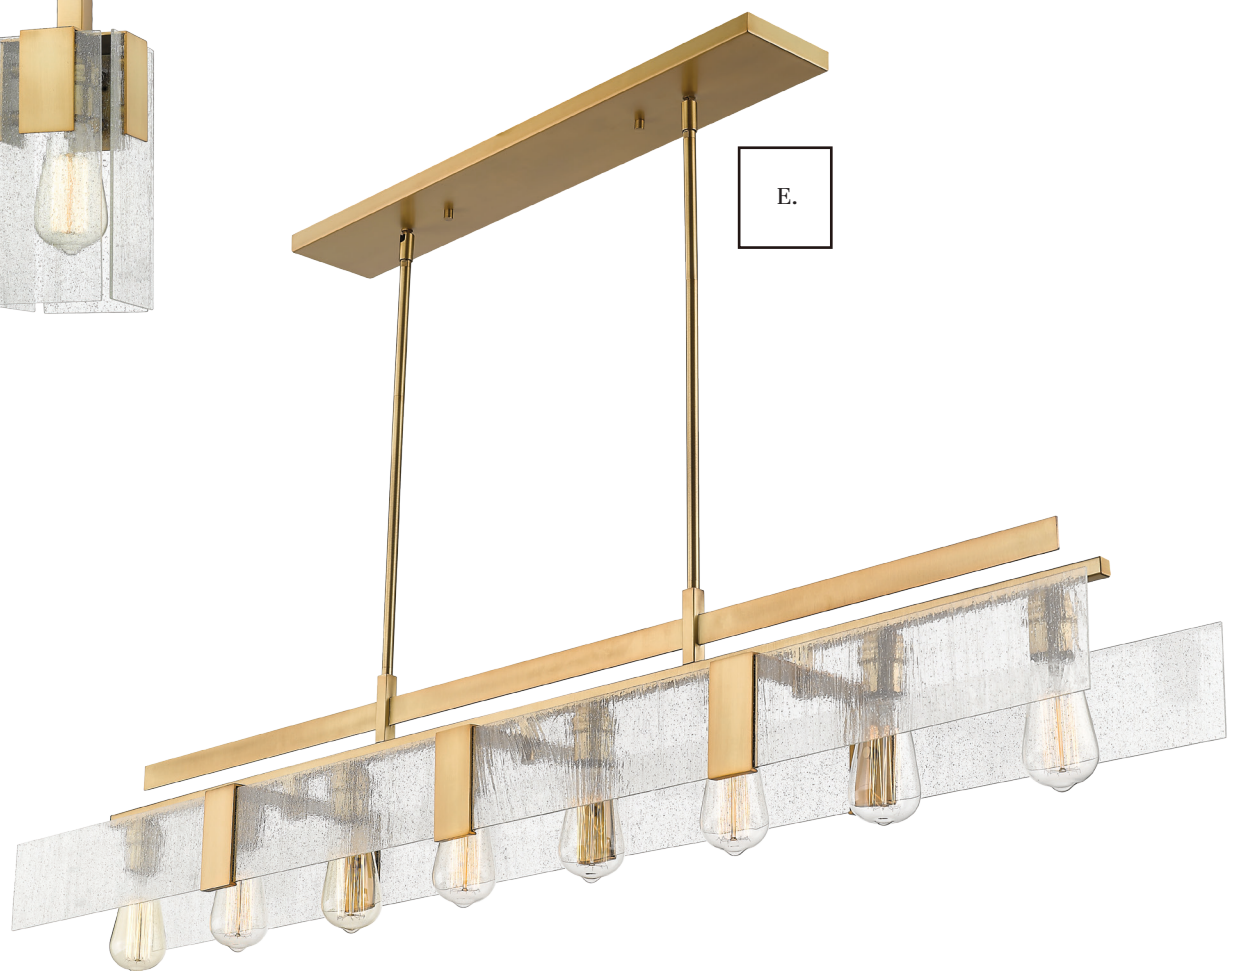

Also available in:
Brushed Nickel : pg. 25-26