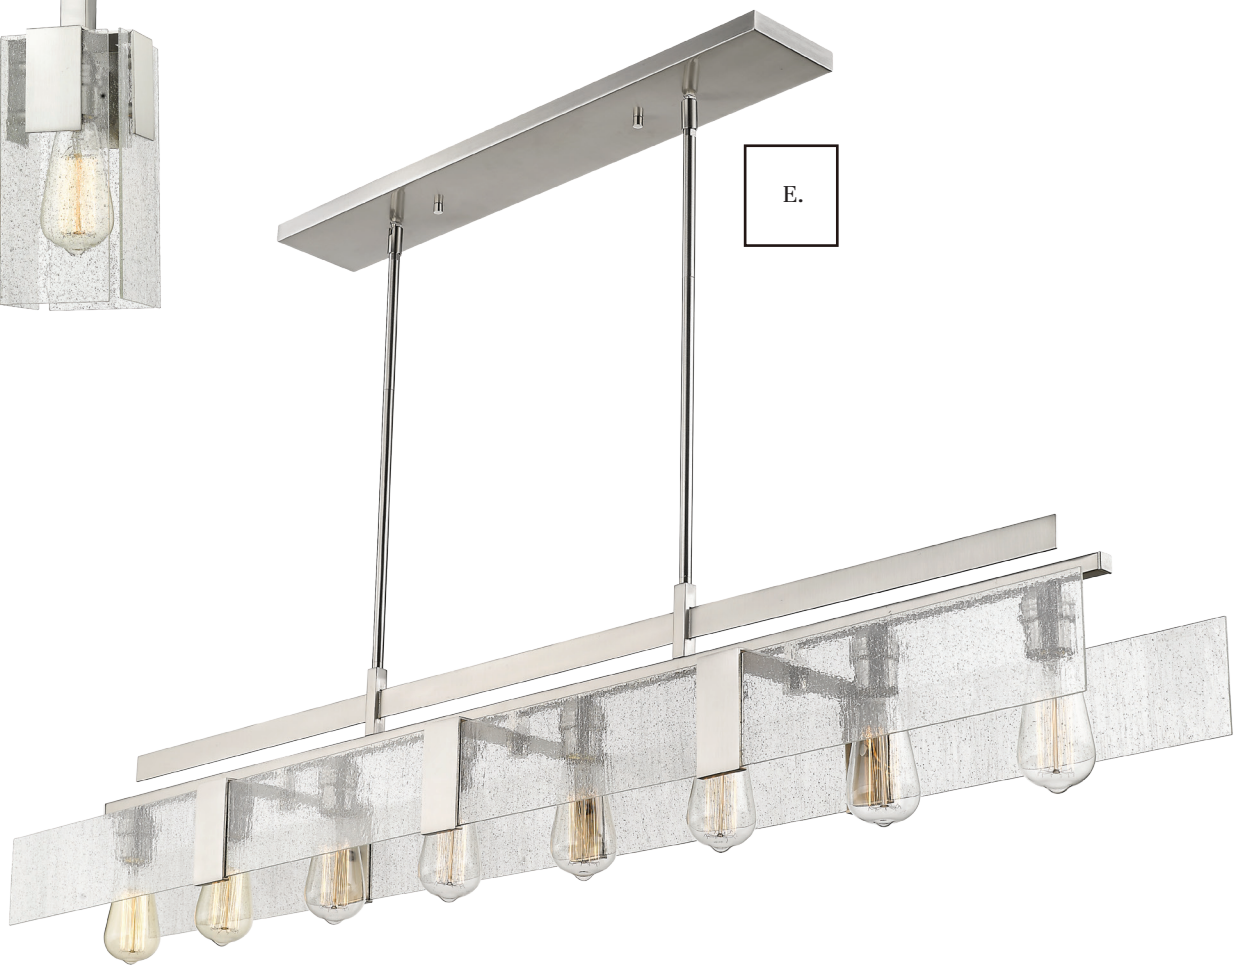

B.

A.

C.

	Product	Bulbs/Wattage	L/ext.	W	H	Overall-H	Rods Length	Wire Length	Ceiling Plate Size
A	3002-42BN	(6) 60W-m	41 1/2"	8"	9 3/8"	56 1/2"	6x12" + 2x6" + 2x3" rods	110"	24 1/8"L x 4 1/8"W
B	3002-32BN	(4) 60W-m	31 1/2"	8"	9 3/8"	56 1/2"	6x12" + 2x6" + 2x3" rods	110"	24 1/8"L x 4 1/8"W
C	3002-1S-BN	(1) 60W-m	5 3/8"	4 3/4"	12 1/2"	---	---	---	4 3/4"W x 12 1/2"H

Vintage bulbs shown are not included.

D.

Brushed Nickel Seedy Glass

Also available in:
Vintage Brass : pg. 23-24

E.

	Product	Bulbs/Wattage	L/ext.	W	H	Overall-H	Rods Length	Wire Length	Ceiling Plate Size
D	3002MP-BN	(1) 60W-m	---	4 3/4"	12 3/4"	60 1/2"	3x12" + 1x6" + 1x3" rods	110"	5" square
E	3002-58BN	(8) 60W-m	58 7/8"	8"	9 3/8"	56 1/2"	6x12" + 2x6" + 2x3" rods	110"	24 1/8"L x 4 1/8"W

Vintage bulbs shown are not included.

RIVULET

Sleek and clean lines are the defining features of the Rivulet collection of vanity fixtures. Matte opal cubic shades are illuminated featuring the latest in dimmable, LED technology. These fixtures maximize output while also being energy efficient. Available in Chrome, Brushed Nickel, and Bronze finishes, the Rivulet family of fixtures will add contemporary elegance to any decor.