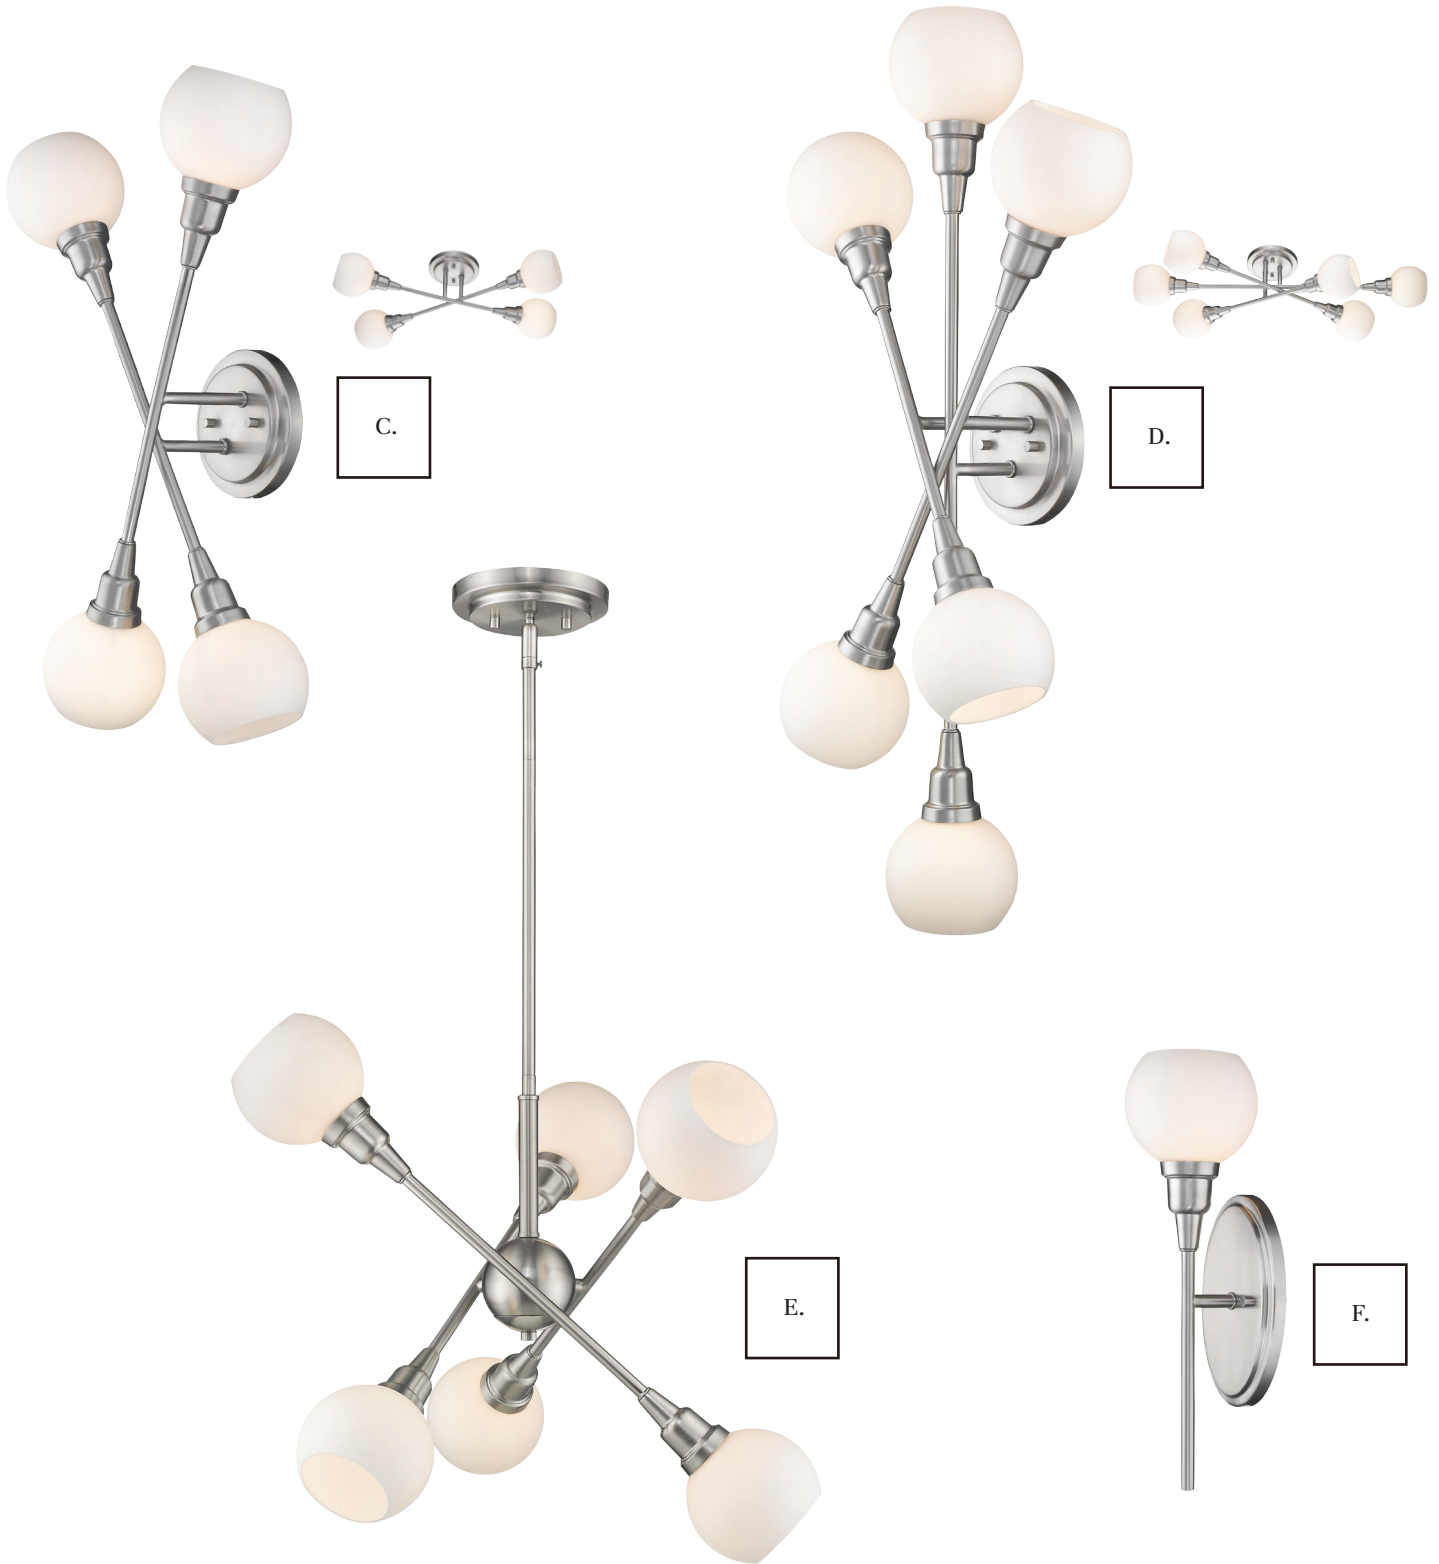

Vintage bulbs shown are not included.

IUKA

The Iuka collection of fixtures feature a round inverted mesh basket resting on a trapezoid shaped frame to create its signature look. Finishes include Bronze or Brushed Nickel.

Also available in:
 Brushed Nickel : pg. 13-14

A.

B.

C.

	Product	Bulbs/Wattage	W	H	Overall-H	Chain/Rods Length	Wire Length	Ceiling Plate Size
A	451-12BRZ	(1) 100W-m	12"	26 1/2"	104"	72" chain	110"	5" diameter
B	451-16BRZ	(3) 100W-m	16"	26 1/2"	104"	72" chain	110"	5" diameter
C	451-19BRZ	(4) 100W-m	19"	26 1/2"	104"	72" chain	110"	5" diameter

Vintage bulbs shown are not included.

TIAN

Bold modern lines paired with soft and elegant detailing define the unique Tian collection. The Brushed Nickel finish paired with Matte Opal globe shades contemporize the Tian Collection.

A.

B.

	Product	Bulbs/Wattage	W	H	Overall-H	Chain/Rods Length	Wire Length	Ceiling Plate Size
A	616-10C-BN	(10) 75W-G9 (included)	39 1/4"	39"	79 1/2"	3x12" + 1x6" + 1x3" rods	110"	6" diameter
B	616-8C-BN	(8) 75W-G9 (included)	29 1/4"	29 3/8"	71 3/8"	3x12" + 1x6" + 1x3" rods	110"	6" diameter