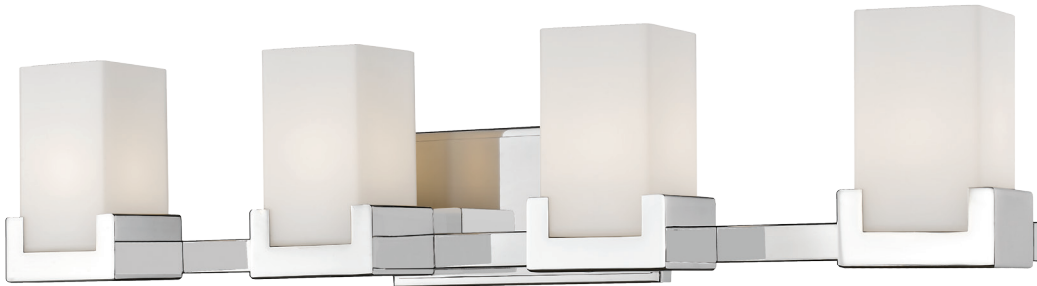

B.

These fixtures can be mounted up or down

C.

Color Temperature - 3000K
CRI (Color Rendering Index) >90
Dimmable Light Source
Replaceable Components

D.

E.

PEAK

With a new twist on a contemporary design, the Peak family reveals rectangular Matte Opal shades locked into bold geometric cups. Featuring the latest in dimmable, LED technology, these fixtures maximize output while also being energy efficient. Finished in Bronze, Chrome, or Brushed Nickel, the Peak family of fixtures will suit any modern decor.

G.

These fixtures can be mounted up or down

H.

Color Temperature - **3000K**
 CRI (Color Rendering Index) **>90**
Dimmable Light Source
Replaceable Components

I.

J.

PEAK

With a new twist on a contemporary design, the Peak family reveals rectangular Matte Opal shades locked into bold geometric cups. Featuring the latest in dimmable, LED technology, these fixtures maximize output while also being energy efficient. Finished in Bronze, Chrome, or Brushed Nickel, the Peak family of fixtures will suit any modern decor.