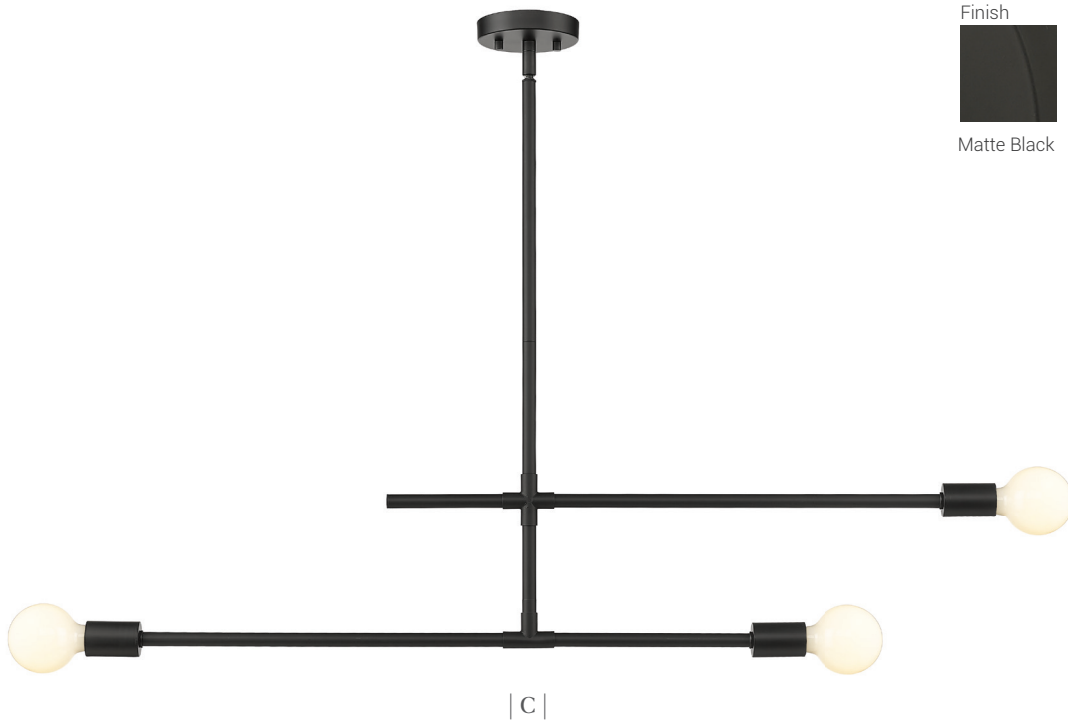

| A |

| B |

Finish

 Chrome

	Product	Bulbs/Wattage	L/Ext.	W	H	Overall-H	Chain/Rods	Wire L.	Ceiling/Wall Plate
A	731-2S-CH	(2) 60W-m	4.75"	5"	14.75"	---	---	---	5" diameter
B	731-3SF-CH	(3) 60W-m	23.25"	4.75"	14.5"	---	---	---	4.75" diameter
C	731-3CH	(3) 60W-m	40.75"	4.75"	8"	140"	4x24"+2x12"+1x6"+1x3" rods	170"	4.75" diameter
D	731-5CH	(5) 60W-m	60.75"	4.75"	15"	147"	4x24"+2x12"+1x6"+1x3" rods	170"	4.75" diameter

Bulbs shown are NOT included

Modernist

Inspired by the sleek design of a mobile, the Modernist collection features slender lineal arms that intersect to hold exposed bulbs of your choice to create a modern or industrial look. (Bulbs are not included) The arms can be rotated to create an intriguing object as well as an ambient light source. The open, structured look is a great choice for today's interiors. The arms are adjustable, allowing you to create a personalized look. Finished in Matte Black or stylish Chrome. The hanging height is adjustable and this fixture can be mounted on a sloped ceiling.

| A |

| B |

Finish

 Matte Black

	Product	Bulbs/Wattage	L/Ext.	W	H	Overall-H	Chain/Rods	Wire L.	Ceiling/Wall Plate
A	731-2S-MB	(2) 60W-m	4.75"	5"	14.75"	---	---	---	5" diameter
B	731-3SF-MB	(3) 60W-m	23.25"	4.75"	14.5"	---	---	---	4.75" diameter
C	731-3MB	(3) 60W-m	40.75"	4.75"	8"	140"	4x24"+2x12"+1x6"+1x3" rods	170"	4.75" diameter
D	731-5MB	(5) 60W-m	60.75"	4.75"	15"	147"	4x24"+2x12"+1x6"+1x3" rods	170"	4.75" diameter