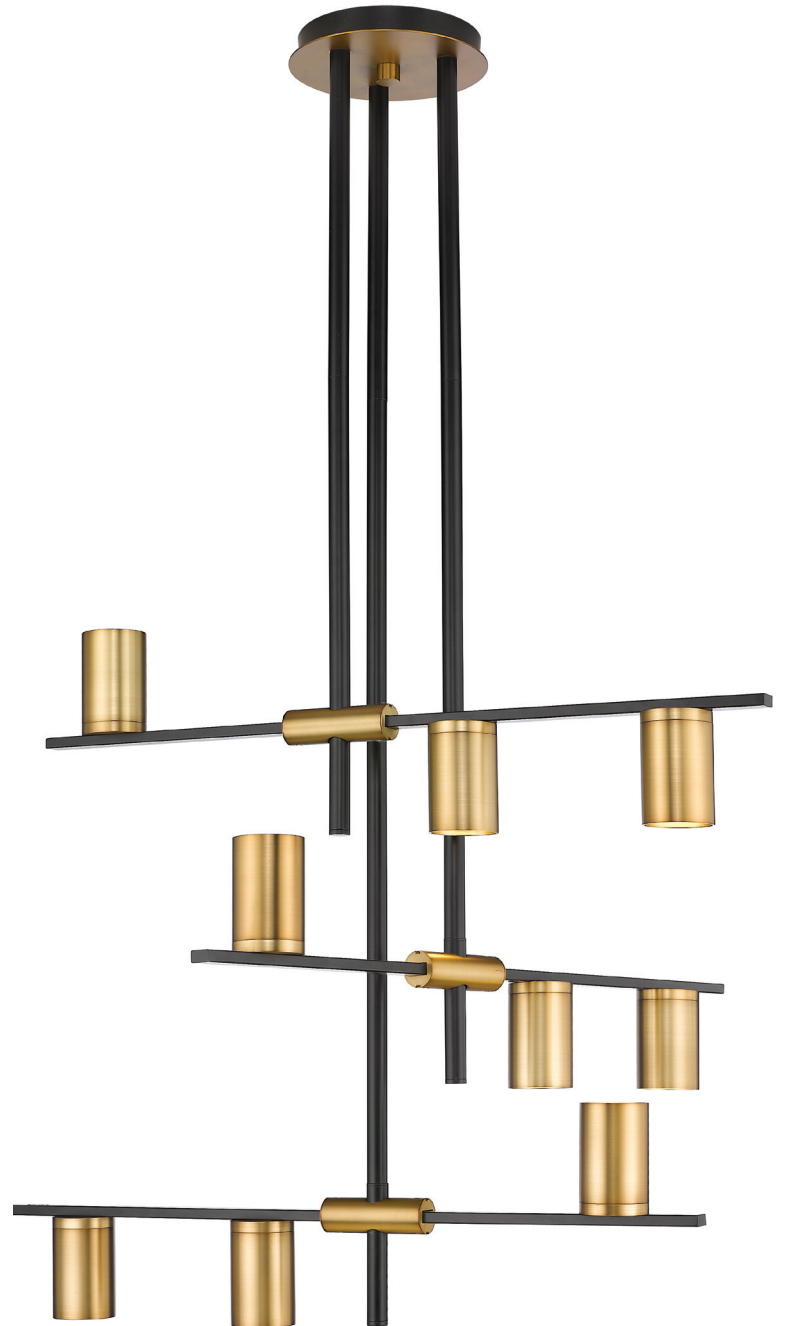

GU10 bulbs are NOT included

| C |

| D |

	Product	Bulbs/Wattage	L/Ext.	W	H	Overall-H	Chain/Rods	Wire L.	Ceiling/Wall Plate
C	814-3L-MB-OBR	(3) 35W-GU10	32"	5"	8"	87"	6x12" + 1x6" + 1x3" rods	110"	5" diameter
D	814-5L-MB-OBR	(5) 35W-GU10	38"	5"	8"	135"	4x24"+2x12"+1x6"+1x3" rods	110"	5" diameter

GU10 bulbs are NOT included

| E |

| F |

	Product	Bulbs/Wattage	L/Ext.	W	H	Overall-H	Chain/Rods	Wire L.	Ceiling/Wall Plate
E	814-6MB-OBR	(6) 35W-GU10	30"	30"	16.5"	95.5"	2 x (6x12" + 1x6" + 1x3") rods	110"	6.75" diameter
F	814-8L-MB-OBR	(8) 35W-GU10	56"	5"	8"	135"	4x24"+2x12"+1x6"+1x3" rods	170"	5" diameter

GU10 bulbs are NOT included

| G |

| H |

	Product	Bulbs/Wattage	L/Ext.	W	H	Overall-H	Chain/Rods	Wire L.	Ceiling/Wall Plate
G	814-5MB-OBR	(5) 35W-GU10	30"	18"	16.5"	95.5"	2 x (6x12" + 1x6" + 1x3") rods	110"	6.75" diameter
H	814-9MB-OBR	(9) 35W-GU10	36"	36"	25"	152"	3 x (4x24"+2x12"+1x6"+1x3") rods	170"	6.75" diameter