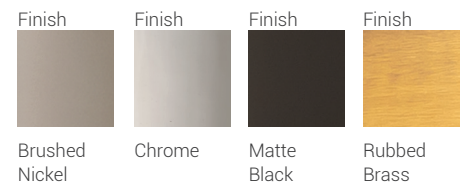

Harley

The contemporary Harley flush mount metal drum has classic appeal with a low profile that conveys understated elegance through its large-scale silhouette. It is available in a choice of Brushed Nickel, Polished Chrome, Matte Black, Bronze, and Rubbed Brass finishes.