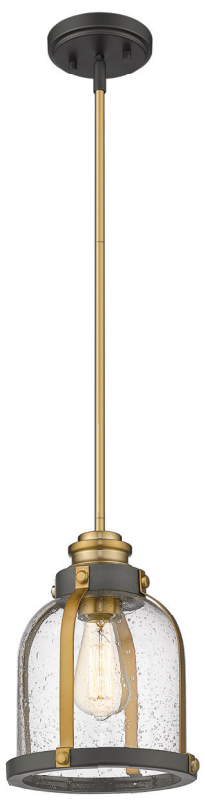

Vintage bulbs shown are NOT included

Multi Point Mounting Available
Please Check Color Compatibility

Please see page 118/119

| G |

| H |

| I |

| J |

	Product	Bulbs/Wattage	W	H	Overall-H	Chain/Rods Length	Wire Length	Ceiling Plate Size
G	337MP-MB+CH	(1) 100W-m	8.75"	11.5"	59.5"	3x12" + 1x6" + 1x3" rods	110"	5" diameter
H	337P12MB+CH	(1) 100W-m	12.25"	13.5"	61.5"	3x12" + 1x6" + 1x3" rods	110"	5" diameter
I	337MP-BRZ+HB	(1) 100W-m	8.75"	11.5"	59.5"	3x12" + 1x6" + 1x3" rods	110"	5" diameter
J	337P12BRZ+HB	(1) 100W-m	12.25"	13.5"	61.5"	3x12" + 1x6" + 1x3" rods	110"	5" diameter