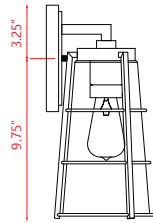

Back Plate measures:
4.5"W x 6.5"H

| A |

Fixtures "D" and "E"
are compatible
with 533PM-BK.

Finish Glass
 
 Black Clear Seedy
 Glass

| D |

| E |

Back Plate measures:
4.5"W x 6.5"H

| B |