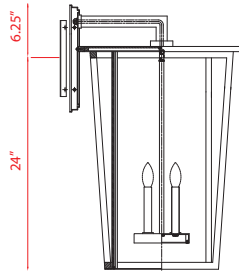

Back Plate measures:
7.5"W x 12.25"H

| A |