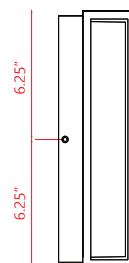

Back Plate measures:
5"W x 12.5"H

| B |

Color Temperature - **2700K**
CRI (Color Rendering Index) **>90**
Replaceable components

	Product	Source/Wattage	Source Lumens	Delivered Lumens	CCT	CRI	L/Ext.	W	H	Wall Plate Size
A	587M-BK-LED	(1) 23W LED	2300	820	2700K	>90	3.75"	5"	24"	5"W x 24"H
B	587S-BK-LED	(1) 18W LED	1530	550	2700K	>90	3.75"	5"	12.5"	5"W x 12.5"H