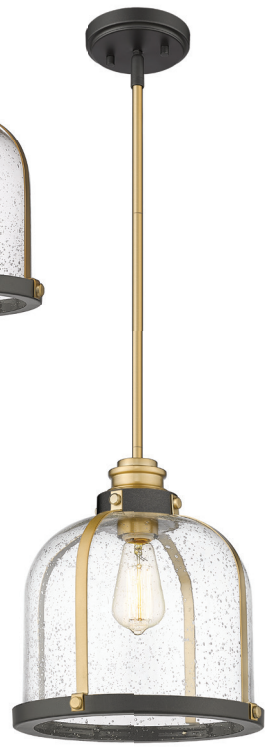

	Product	Bulbs/Wattage	W	H	Overall-H	Chain/Rods Length	Wire Length	Ceiling Plate Size
A	337MP-BN	(1) 100W-m	8.75"	11.5"	59.5"	3x12" + 1x6" + 1x3" rods	110"	5" diameter
B	337P12BN	(1) 100W-m	12.25"	13.5"	61.5"	3x12" + 1x6" + 1x3" rods	110"	5" diameter
C	337MP-HBR	(1) 100W-m	8.75"	11.5"	59.5"	3x12" + 1x6" + 1x3" rods	110"	5" diameter
D	337P12HBR	(1) 100W-m	12.25"	13.5"	61.5"	3x12" + 1x6" + 1x3" rods	110"	5" diameter
E	337MP-MB	(1) 100W-m	8.75"	11.5"	59.5"	3x12" + 1x6" + 1x3" rods	110"	5" diameter
F	337P12MB	(1) 100W-m	12.25"	13.5"	61.5"	3x12" + 1x6" + 1x3" rods	110"	5" diameter

Vintage bulbs shown are NOT included

Multi Point Mounting Available
Please Check Color Compatibility

Please see page 118/119

| G |

| H |

| I |

| J |

	Product	Bulbs/Wattage	W	H	Overall-H	Chain/Rods Length	Wire Length	Ceiling Plate Size
G	337MP-MB+CH	(1) 100W-m	8.75"	11.5"	59.5"	3x12" + 1x6" + 1x3" rods	110"	5" diameter
H	337P12MB+CH	(1) 100W-m	12.25"	13.5"	61.5"	3x12" + 1x6" + 1x3" rods	110"	5" diameter
I	337MP-BRZ+HB	(1) 100W-m	8.75"	11.5"	59.5"	3x12" + 1x6" + 1x3" rods	110"	5" diameter
J	337P12BRZ+HB	(1) 100W-m	12.25"	13.5"	61.5"	3x12" + 1x6" + 1x3" rods	110"	5" diameter