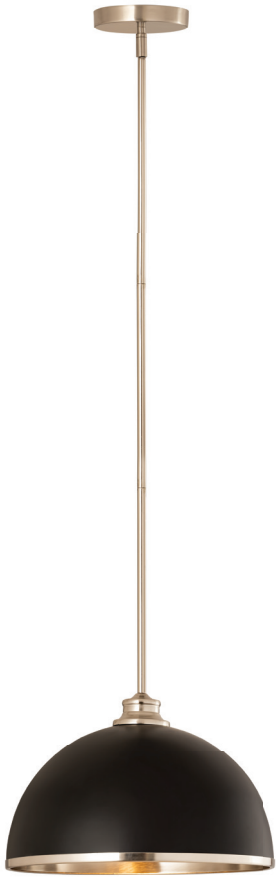

Ascension

This artful modern collection captures the abstract beauty of a mobile, with layers of arms that can be rotated around the center to customize its appearance for your space. The arms are capped with two bulbs of your choice; the fixture is available in a Matte Black or stylish Polished Chrome finish. Ascension can be hung on a sloped ceiling.

Multi Point Mounting Available
Please Check Color Compatibility

Please see page 118/119

| A |

| B |

| C |

| D |

| E |

	Product	Bulbs/Wattage	W	H	Overall-H	Chain/Rods	Ceiling/Wall Plate
A	1004P10-MB-BN	(1) 100W-m	10"	8"	91"	6x12" + 1x6" + 1x3" rods	5" diameter
B	1004P10-MB-CH	(1) 100W-m	10"	8"	91"	6x12" + 1x6" + 1x3" rods	5" diameter
C	1004P10-MB-RB	(1) 100W-m	10"	8"	91"	6x12" + 1x6" + 1x3" rods	5" diameter
D	1004P10-MW-BN	(1) 100W-m	10"	8"	91"	6x12" + 1x6" + 1x3" rods	5" diameter
E	1004P10-MW-RB	(1) 100W-m	10"	8"	91"	6x12" + 1x6" + 1x3" rods	5" diameter

| F |

| G |

| H |

| I |

| J |

	Product	Bulbs/Wattage	W	H	Overall-H	Chain/Rods	Ceiling/Wall Plate
F	1004P14-MB-BN	(1) 100W-m	14"	9.5"	93"	6x12" + 1x6" + 1x3" rods	5" diameter
G	1004P14-MB-CH	(1) 100W-m	14"	9.5"	93"	6x12" + 1x6" + 1x3" rods	5" diameter
H	1004P14-MB-RB	(1) 100W-m	14"	9.5"	93"	6x12" + 1x6" + 1x3" rods	5" diameter
I	1004P14-MW-BN	(1) 100W-m	14"	9.5"	93"	6x12" + 1x6" + 1x3" rods	5" diameter
J	1004P14-MW-RB	(1) 100W-m	14"	9.5"	93"	6x12" + 1x6" + 1x3" rods	5" diameter