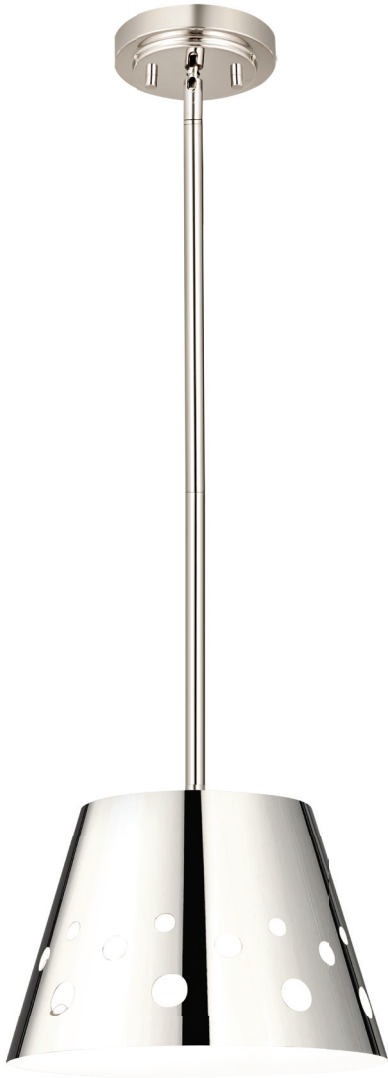

Ascension

This artful modern collection captures the abstract beauty of a mobile, with layers of arms that can be rotated around the center to customize its appearance for your space. The arms are capped with two bulbs of your choice; the fixture is available in a Matte Black or stylish Polished Chrome finish. Ascension can be hung on a sloped ceiling.

| A |

| B |

| C |

	Product	Bulbs/Wattage	L/Ext.	W	H	Overall-H	Chain/Rods	Wire L.	Ceiling/Wall Plate
A	6014-12RB	(1) 100W-m	---	12"	9.5"	93.25"	6x12" + 1x6" + 1x3" rods	110"	5.5" diameter
B	6014-15-RB	(1) 100W-m	9"	8"	8.5"	---	---	---	5.25" diameter
C	6014-18RB	(1) 100W-m	---	18"	13.5"	97.25"	6x12" + 1x6" + 1x3" rods	110"	5.5" diameter

| D |

| E |

| F |

	Product	Bulbs/Wattage	L/Ext.	W	H	Overall-H	Chain/Rods	Wire L.	Ceiling/Wall Plate
D	6014-12MB	(1) 100W-m	---	12"	9.5"	93.25"	6x12" + 1x6" + 1x3" rods	110"	5.5" diameter
E	6014-1S-MB	(1) 100W-m	9"	8"	8.5"	---	---	---	5.25" diameter
F	6014-18MB	(1) 100W-m	---	18"	13.5"	97.25"	6x12" + 1x6" + 1x3" rods	110"	5.5" diameter