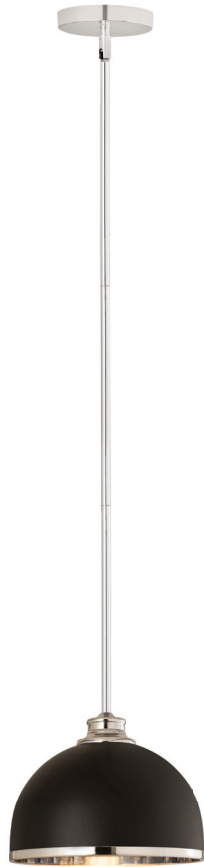

Ascension

This artful modern collection captures the abstract beauty of a mobile, with layers of arms that can be rotated around the center to customize its appearance for your space. The arms are capped with two bulbs of your choice; the fixture is available in a Matte Black or stylish Polished Chrome finish. Ascension can be hung on a sloped ceiling.

	Product	Bulbs/Wattage	W	H	Overall-H	Cord L.	Ceiling/Wall Plate
K	6012P19-BLU	(3) 100W-m	19"	18"	130"	110"	5.5" diameter
L	6012P19-SBK	(3) 100W-m	19"	18"	130"	110"	5.5" diameter
M	6012P19-YEL	(3) 100W-m	19"	18"	130"	110"	5.5" diameter
N	6012P19-MIN	(3) 100W-m	19"	18"	130"	110"	5.5" diameter
O	6012P19-SWH	(3) 100W-m	19"	18"	130"	110"	5.5" diameter

Multi Point Mounting Available
Please Check Color Compatibility

Please see page 118/119

| A |

| B |

| C |

| D |

| E |

	Product	Bulbs/Wattage	W	H	Overall-H	Chain/Rods	Ceiling/Wall Plate
A	1004P10-MB-BN	(1) 100W-m	10"	8"	91"	6x12" + 1x6" + 1x3" rods	5" diameter
B	1004P10-MB-CH	(1) 100W-m	10"	8"	91"	6x12" + 1x6" + 1x3" rods	5" diameter
C	1004P10-MB-RB	(1) 100W-m	10"	8"	91"	6x12" + 1x6" + 1x3" rods	5" diameter
D	1004P10-MW-BN	(1) 100W-m	10"	8"	91"	6x12" + 1x6" + 1x3" rods	5" diameter
E	1004P10-MW-RB	(1) 100W-m	10"	8"	91"	6x12" + 1x6" + 1x3" rods	5" diameter