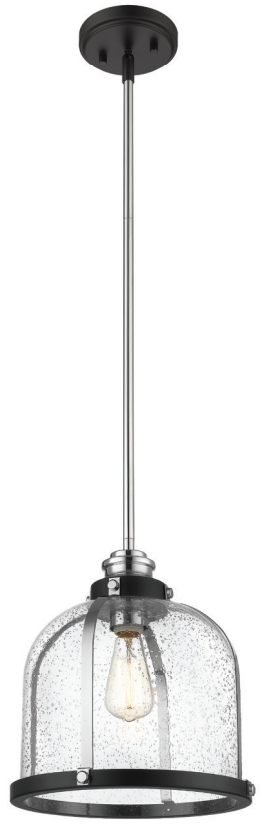

Vintage bulbs shown are NOT included

Multi Point Mounting Available
Please Check Color Compatibility

Please see page 118/119

| G |

| H |

| I |

| J |

	Product	Bulbs/Wattage	W	H	Overall-H	Chain/Rods Length	Wire Length	Ceiling Plate Size
G	337MP-MB+CH	(1) 100W-m	8.75"	11.5"	59.5"	3x12" + 1x6" + 1x3" rods	110"	5" diameter
H	337P12MB+CH	(1) 100W-m	12.25"	13.5"	61.5"	3x12" + 1x6" + 1x3" rods	110"	5" diameter
I	337MP-BRZ+HB	(1) 100W-m	8.75"	11.5"	59.5"	3x12" + 1x6" + 1x3" rods	110"	5" diameter
J	337P12BRZ+HB	(1) 100W-m	12.25"	13.5"	61.5"	3x12" + 1x6" + 1x3" rods	110"	5" diameter