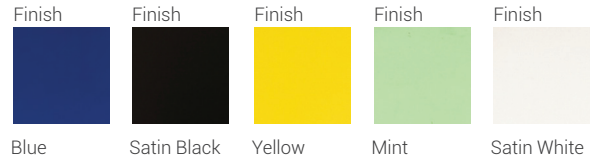

Multi Point Mounting Available
Please Check Color Compatibility

Please see page 118/119

[A]