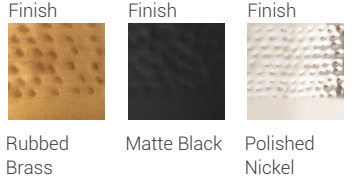

Multi Point Mounting Available
Please Check Color Compatibility

Please see page 118/119

| A |