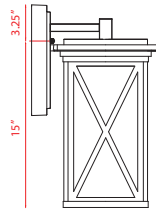

Finish
 Black
 Glass
 Clear Seedy Glass

Back Plate measures:
6.75"W x 10"H

| A |

Fixtures "D" and "E"
are compatible
with 533PM-BK.

| D |

| E |

Back Plate measures:
5.75"W x 8.25"H

| B |