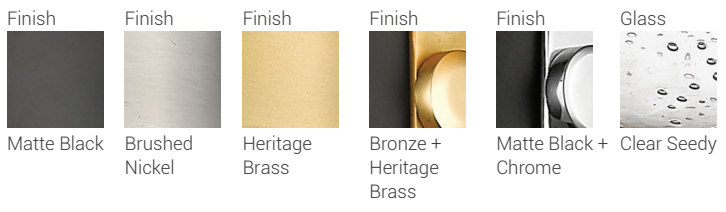

Multi Point Mounting Available
Please Check Color Compatibility

Please see page 118/119

| G |