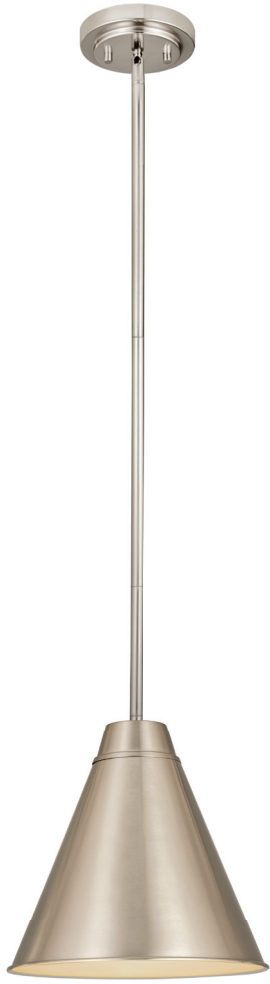

Multi Point Mounting Available
Please Check Color Compatibility

Please see page 118/119

| A |