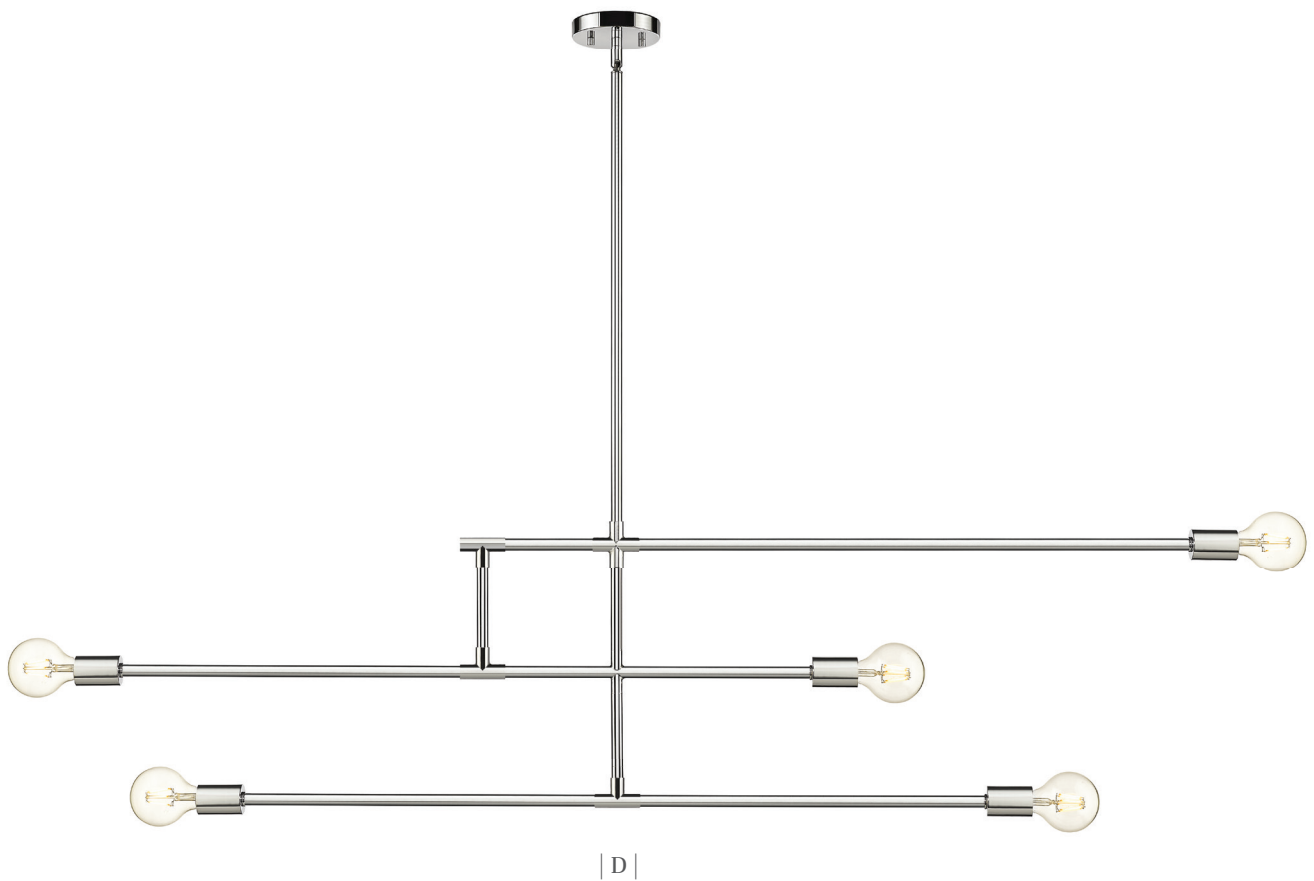

GU10 bulbs are NOT included

Modernist

Inspired by the sleek design of a mobile, the Modernist collection features slender lineal arms that intersect to hold exposed bulbs of your choice to create a modern or industrial look. (Bulbs are not included) The arms can be rotated to create an intriguing object as well as an ambient light source. The open, structured look is a great choice for today's interiors. The arms are adjustable, allowing you to create a personalized look. Finished in Matte Black or stylish Chrome. The hanging height is adjustable and this fixture can be mounted on a sloped ceiling.

| A |

| B |

Finish

 Chrome

	Product	Bulbs/Wattage	L/Ext.	W	H	Overall-H	Chain/Rods	Wire L.	Ceiling/Wall Plate
A	731-2S-CH	(2) 60W-m	4.75"	5"	14.75"	---	---	---	5" diameter
B	731-3SF-CH	(3) 60W-m	23.25"	4.75"	14.5"	---	---	---	4.75" diameter
C	731-3CH	(3) 60W-m	40.75"	4.75"	8"	140"	4x24"+2x12"+1x6"+1x3" rods	170"	4.75" diameter
D	731-5CH	(5) 60W-m	60.75"	4.75"	15"	147"	4x24"+2x12"+1x6"+1x3" rods	170"	4.75" diameter

Bulbs shown are NOT included

Modernist

Inspired by the sleek design of a mobile, the Modernist collection features slender lineal arms that intersect to hold exposed bulbs of your choice to create a modern or industrial look. (Bulbs are not included) The arms can be rotated to create an intriguing object as well as an ambient light source. The open, structured look is a great choice for today's interiors. The arms are adjustable, allowing you to create a personalized look. Finished in Matte Black or stylish Chrome. The hanging height is adjustable and this fixture can be mounted on a sloped ceiling.