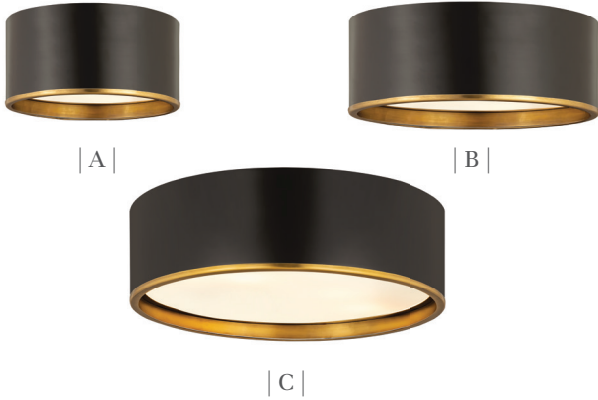

Arlo

Bold and modern defines this flush mount, which features a two toned metal shade and stepped diffuser. Its bold but understated style makes this a versatile modern ceiling light fixture for any room in your home.

	Product	Bulbs/Wattage	W	H	Ceiling Plate Size
A	2303F2-MB-RB	(2) 60W-m	12.25"	6"	12.25" diameter
B	2303F3-MB-RB	(3) 60W-m	16"	6"	16" diameter
C	2303F4-MB-RB	(4) 60W-m	20.25"	6"	20.25" diameter
D	2303F2-MW-RB	(2) 60W-m	12.25"	6"	12.25" diameter
E	2303F3-MW-RB	(3) 60W-m	16"	6"	16" diameter
F	2303F4-MW-RB	(4) 60W-m	20.25"	6"	20.25" diameter

	Product	Bulbs/Wattage	W	H	Ceiling Plate Size
G	2303F2-MB-CH	(2) 60W-m	12.25"	6"	12.25" diameter
H	2303F3-MB-CH	(3) 60W-m	16"	6"	16" diameter
I	2303F4-MB-CH	(4) 60W-m	20.25"	6"	20.25" diameter
J	2303F2-MW-CH	(2) 60W-m	12.25"	6"	12.25" diameter
K	2303F3-MW-CH	(3) 60W-m	16"	6"	16" diameter
L	2303F4-MW-CH	(4) 60W-m	20.25"	6"	20.25" diameter