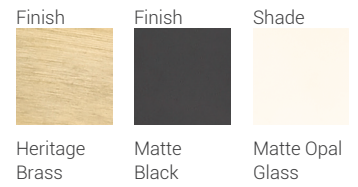

Arlington

The classic look of the Arlington three-light flushmount can now be ordered in a Heritage Brass finish on the bold banding for contrast.

| A |

| B |

| C |

	Product	Available Finish	Bulbs/Wattage	W	H	Ceiling Plate Size
A	220F2-HBR	MB, BRZ, 225 (CH), 226 (BN)	(2) 60W-m	12.25"	6"	12.25" diameter
B	220F3-HBR	MB, BRZ, 225 (CH), 226 (BN)	(3) 60W-m	14"	76.5"	14" diameter
C	220SF3-HBR	MB, BRZ, 225 (CH), 226 (BN)	(3) 100W-m	14.75"	11"	4.75" diameter

Cosmopolitan

For cutting-edge contemporary appeal, the Cosmopolitan flush and semi-flushmounts fit the bill. The milk white shade is complemented by a choice of a Matte Black or Heritage Brass finish and accented with a modern finial. This fixture is sure to be a great addition to any of today's contemporary designs.