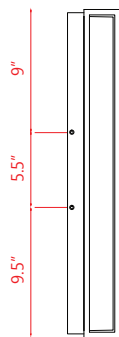

Finish

Black

Back Plate measures:
5"W x 24"H

| A |