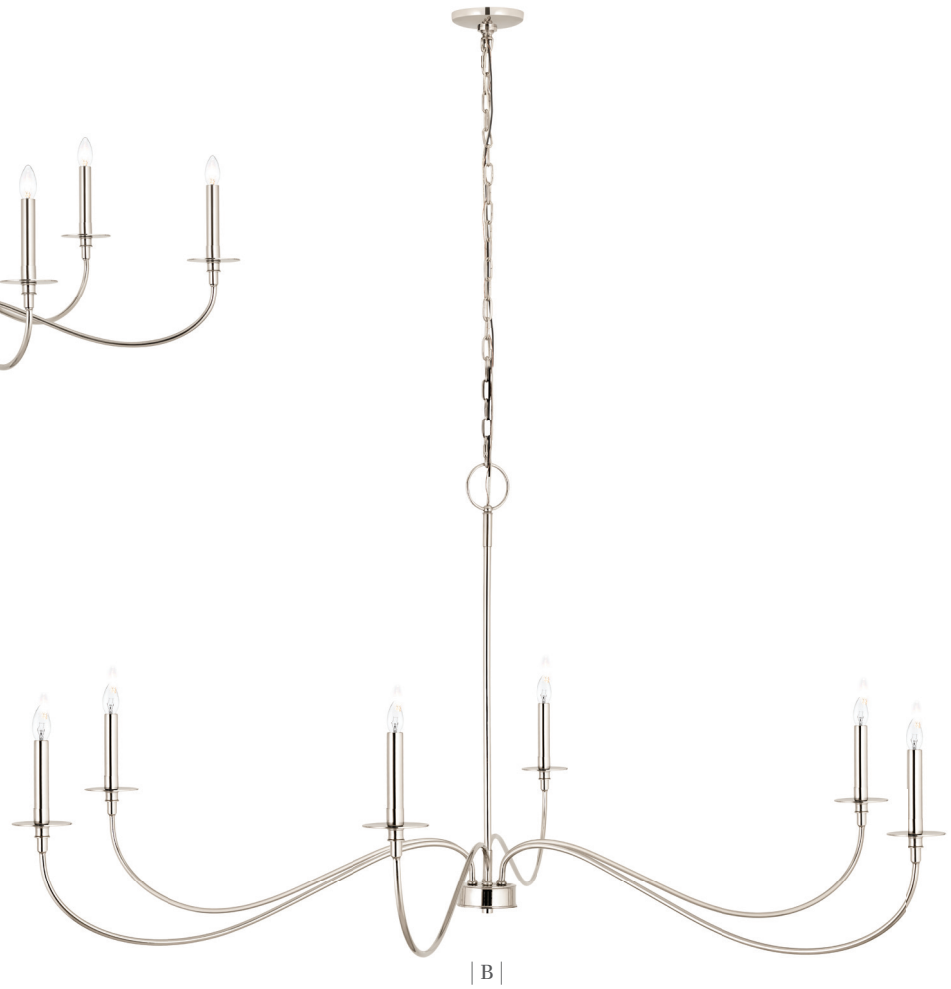

| A |

| B |

	Product	Bulbs/Wattage	W	H	Overall-H	Chain/Rods	Wire L.	Ceiling/Wall Plate
A	2301-42BP	(6) 60W-c	42"	29"	103"	110" cord	170"	5" diameter
B	2301-63BP	(6) 60W-c	63"	29"	103"	110" cord	170"	5" diameter

	Product	Bulbs/Wattage	W	H	Overall-H	Chain/Rods	Wire L.	Ceiling/Wall Plate
A	2301-42MB	(6) 60W-c	42"	29"	103"	110" cord	170"	5" diameter
B	2301-63MB	(6) 60W-c	63"	29"	103"	110" cord	170"	5" diameter

	Product	Bulbs/Wattage	W	H	Overall-H	Chain/Rods	Wire L.	Ceiling/Wall Plate
A	2301-42PN	(6) 60W-c	42"	29"	103"	110" cord	170"	5" diameter
B	2301-63PN	(6) 60W-c	63"	29"	103"	110" cord	170"	5" diameter