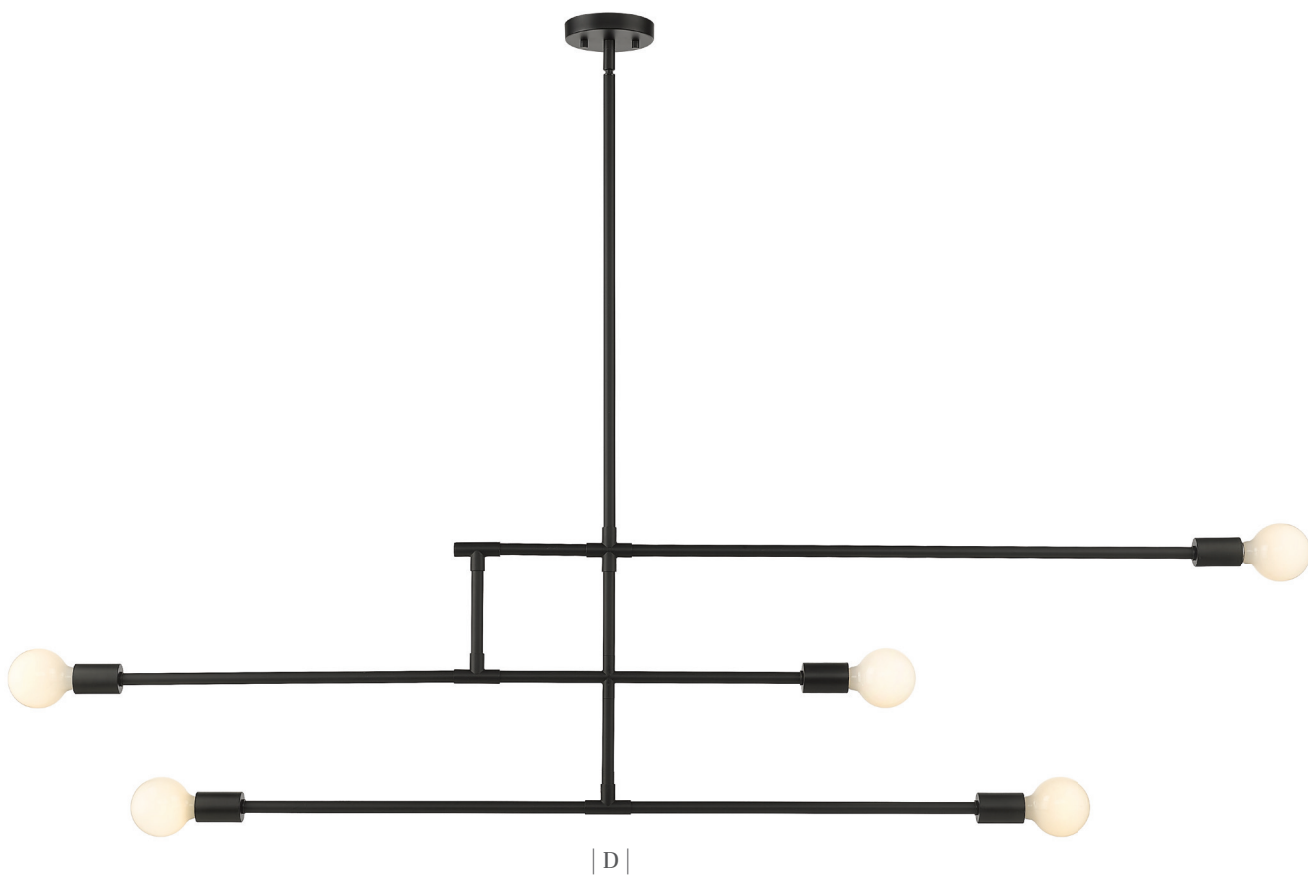

Finish

Matte Black

	Product	Bulbs/Wattage	L/Ext.	W	H	Overall-H	Chain/Rods	Wire L.	Ceiling/Wall Plate
A	731-2S-MB	(2) 60W-m	4.75"	5"	14.75"	---	---	---	5" diameter
B	731-3SF-MB	(3) 60W-m	23.25"	4.75"	14.5"	---	---	---	4.75" diameter
C	731-3MB	(3) 60W-m	40.75"	4.75"	8"	140"	4x24"+2x12"+1x6"+1x3" rods	170"	4.75" diameter
D	731-5MB	(5) 60W-m	60.75"	4.75"	15"	147"	4x24"+2x12"+1x6"+1x3" rods	170"	4.75" diameter

Bulbs shown are NOT included