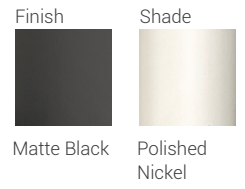

GU10 bulbs are NOT included

Calumet

Inspired by the sacred pipes smoked by the Calumet indigenous tribe of North America, this versatile collection provides both up and downlighting for maximum light output. The streamlined Calumet fixtures are sure to become a focal point in the room. A choice of Brass or Chrome cylinder shades are available to beautifully complement the black frame. The fixture's hanging height is adjustable and it can be mounted on a sloped ceiling.