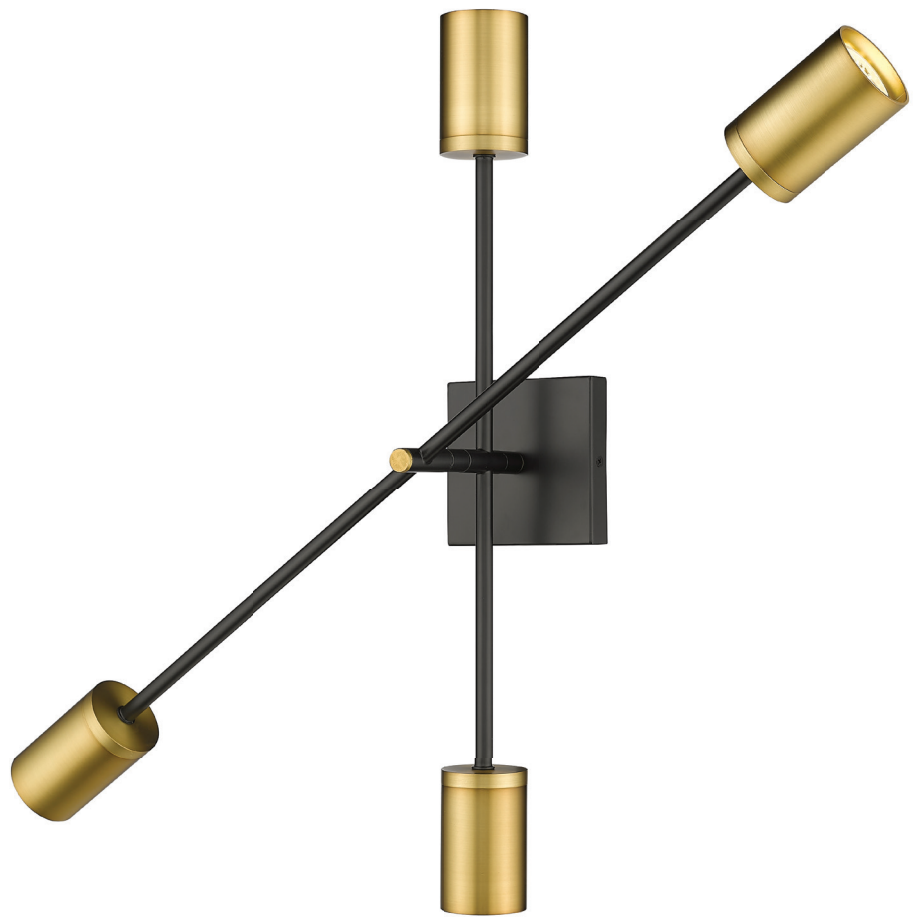

| B |

	Product	Bulbs/Wattage	L/Ext.	W	H	Ceiling/Wall Plate
A	814-2S-MB-OBR	(2) 35W-GU10	3.75"	4.5"	24"	4.5" diameter
B	814-4S-MB-OBR	(4) 35W-GU10	6.25"	4.5"	32"	4.5" diameter

GU10 bulbs are NOT included