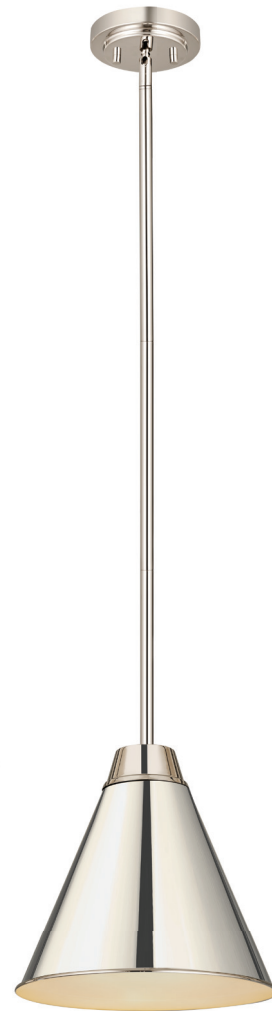

Ascension

This artful modern collection captures the abstract beauty of a mobile, with layers of arms that can be rotated around the center to customize its appearance for your space. The arms are capped with two bulbs of your choice; the fixture is available in a Matte Black or stylish Polished Chrome finish. Ascension can be hung on a sloped ceiling.

Multi Point Mounting Available
Please Check Color Compatibility

Please see page 118/119

| A |

| B |

| C |

| D |

| E |

	Product	Bulbs/Wattage	W	H	Overall-H	Chain/Rods	Ceiling/Wall Plate
A	6011P12-BN	(1) 100W-m	12"	12.5"	96.25"	6x12" + 1x6" + 1x3" rods	5.5" diameter
B	6011P12-BP	(1) 100W-m	12"	12.5"	96.25"	6x12" + 1x6" + 1x3" rods	5.5" diameter
C	6011P12-MB	(1) 100W-m	12"	12.5"	96.25"	6x12" + 1x6" + 1x3" rods	5.5" diameter
D	6011P12-PN	(1) 100W-m	12"	12.5"	96.25"	6x12" + 1x6" + 1x3" rods	5.5" diameter
E	6011P12-RB	(1) 100W-m	12"	12.5"	96.25"	6x12" + 1x6" + 1x3" rods	5.5" diameter

| F |

| H |

| J |

| G |

| I |

	Product	Bulbs/Wattage	W	H	Overall-H	Chain/Rods	Ceiling/Wall Plate
F	6011P18-BN	(1) 100W-m	18"	15.5"	99.25"	6x12" + 1x6" + 1x3" rods	5.5" diameter
G	6011P18-BP	(1) 100W-m	18"	15.5"	99.25"	6x12" + 1x6" + 1x3" rods	5.5" diameter
H	6011P18-MB	(1) 100W-m	18"	15.5"	99.25"	6x12" + 1x6" + 1x3" rods	5.5" diameter
I	6011P18-PN	(1) 100W-m	18"	15.5"	99.25"	6x12" + 1x6" + 1x3" rods	5.5" diameter
J	6011P18-RB	(1) 100W-m	18"	15.5"	99.25"	6x12" + 1x6" + 1x3" rods	5.5" diameter