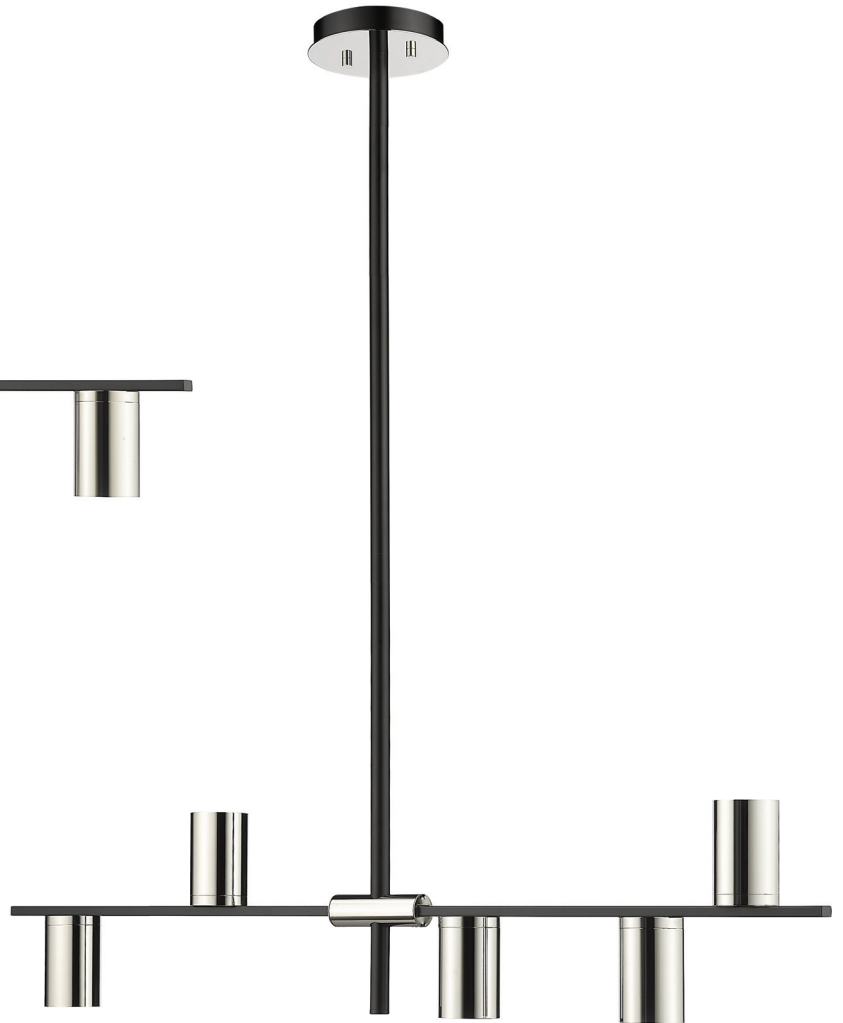

| D |

	Product	Bulbs/Wattage	L/Ext.	W	H	Overall-H	Chain/Rods	Wire L.	Ceiling/Wall Plate
C	814-3L-MB-PN	(3) 35W-GU10	32"	5"	8"	87"	6x12" + 1x6" + 1x3" rods	110"	5" diameter
D	814-5L-MB-PN	(5) 35W-GU10	38"	5"	8"	135"	4x24"+2x12"+1x6"+1x3" rods	110"	5" diameter

GU10 bulbs are NOT included