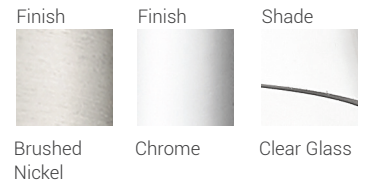

| E |

	Product	Bulbs/Wattage	L/ext.	W	H	Wall Plate Size
F	483-1S-CH	(1) 100W-m	8.25"	6.5"	10.5"	4.75" x 6.25"
G	483-2V-CH	(2) 100W-m	8.25"	15.5"	10"	15.5" x 4.5"
H	483-3V-CH	(3) 100W-m	8.25"	23"	10"	23" x 4.5"
I	483-4V-CH	(4) 100W-m	8.25"	31.25"	10"	31.25" x 4.5"
J	483-5V-CH	(5) 100W-m	8.25"	39.75"	10"	39.75" x 4.5"

These vanities can only be mounted facing down