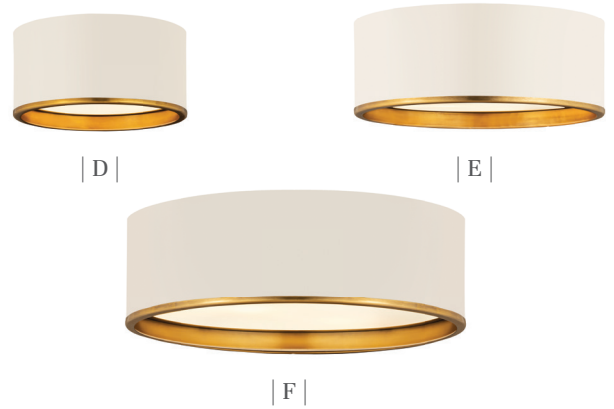

Arlo

Bold and modern defines this flush mount, which features a two toned metal shade and stepped diffuser. Its bold but understated style makes this a versatile modern ceiling light fixture for any room in your home.

	Product	Bulbs/Wattage	W	H	Ceiling Plate Size
A	2303F2-MB-RB	(2) 60W-m	12.25"	6"	12.25" diameter
B	2303F3-MB-RB	(3) 60W-m	16"	6"	16" diameter
C	2303F4-MB-RB	(4) 60W-m	20.25"	6"	20.25" diameter
D	2303F2-MW-RB	(2) 60W-m	12.25"	6"	12.25" diameter
E	2303F3-MW-RB	(3) 60W-m	16"	6"	16" diameter
F	2303F4-MW-RB	(4) 60W-m	20.25"	6"	20.25" diameter

	Product	Bulbs/Wattage	W	H	Ceiling Plate Size
G	2303F2-MB-CH	(2) 60W-m	12.25"	6"	12.25" diameter
H	2303F3-MB-CH	(3) 60W-m	16"	6"	16" diameter
I	2303F4-MB-CH	(4) 60W-m	20.25"	6"	20.25" diameter
J	2303F2-MW-CH	(2) 60W-m	12.25"	6"	12.25" diameter
K	2303F3-MW-CH	(3) 60W-m	16"	6"	16" diameter
L	2303F4-MW-CH	(4) 60W-m	20.25"	6"	20.25" diameter