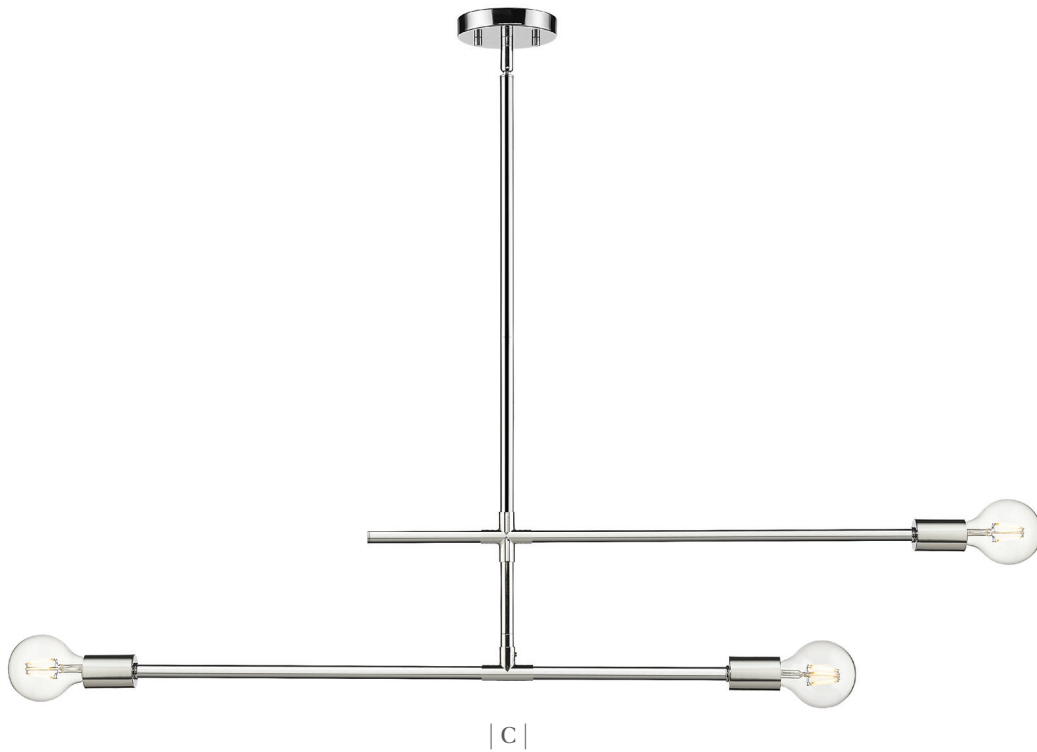

GU10 bulbs are NOT included

Modernist

Inspired by the sleek design of a mobile, the Modernist collection features slender lineal arms that intersect to hold exposed bulbs of your choice to create a modern or industrial look. (Bulbs are not included) The arms can be rotated to create an intriguing object as well as an ambient light source. The open, structured look is a great choice for today's interiors. The arms are adjustable, allowing you to create a personalized look. Finished in Matte Black or stylish Chrome. The hanging height is adjustable and this fixture can be mounted on a sloped ceiling.

| A |

| B |

Finish

 Chrome

	Product	Bulbs/Wattage	L/Ext.	W	H	Overall-H	Chain/Rods	Wire L.	Ceiling/Wall Plate
A	731-2S-CH	(2) 60W-m	4.75"	5"	14.75"	---	---	---	5" diameter
B	731-3SF-CH	(3) 60W-m	23.25"	4.75"	14.5"	---	---	---	4.75" diameter
C	731-3CH	(3) 60W-m	40.75"	4.75"	8"	140"	4x24"+2x12"+1x6"+1x3" rods	170"	4.75" diameter
D	731-5CH	(5) 60W-m	60.75"	4.75"	15"	147"	4x24"+2x12"+1x6"+1x3" rods	170"	4.75" diameter