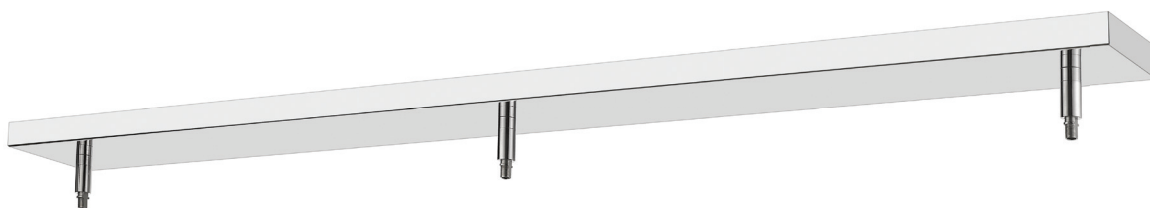

| C |

	Product	Available Finish	# of lights	L	W
A	CP1803-BN	BN, BRZ, CH, HBR, MB	3	17.75"	17.75"
B	CP3402-BRZ	BN, BRZ, CH, HBR, MB	2	34"	4.5"
C	CP4403-CH	BN, BRZ, CH, HBR, MB	3	44"	4.5"