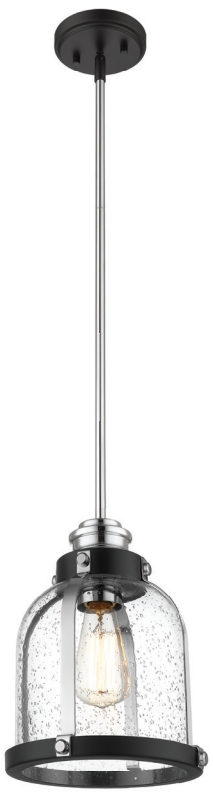

Multi Point Mounting Available
Please Check Color Compatibility

Please see page 118/119

| G |