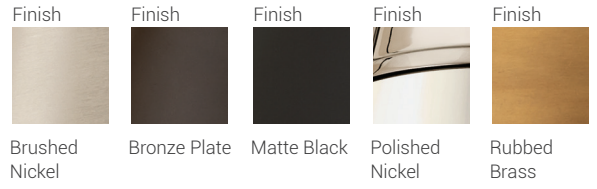

Multi Point Mounting Available
Please Check Color Compatibility

Please see page 118/119

| A |