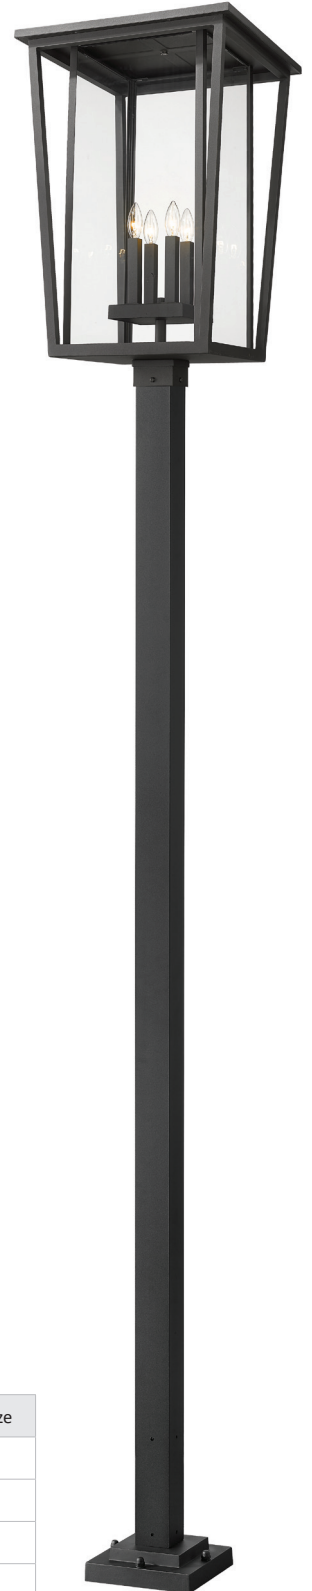

| E |

Fixture "C" is compatible with 533PM-BK.

Fixture "D" is compatible with SQPM-BK.