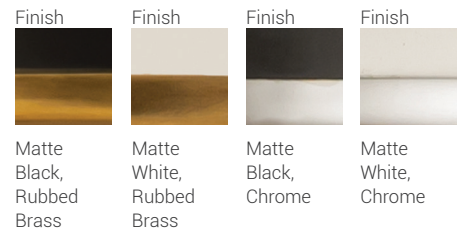

Arlo

Bold and modern defines this flush mount, which features a two toned metal shade and stepped diffuser. Its bold but understated style makes this a versatile modern ceiling light fixture for any room in your home.

	Product	Bulbs/Wattage	W	H	Ceiling Plate Size
A	2303F2-MB-RB	(2) 60W-m	12.25"	6"	12.25" diameter
B	2303F3-MB-RB	(3) 60W-m	16"	6"	16" diameter
C	2303F4-MB-RB	(4) 60W-m	20.25"	6"	20.25" diameter
D	2303F2-MW-RB	(2) 60W-m	12.25"	6"	12.25" diameter
E	2303F3-MW-RB	(3) 60W-m	16"	6"	16" diameter
F	2303F4-MW-RB	(4) 60W-m	20.25"	6"	20.25" diameter

	Product	Bulbs/Wattage	W	H	Ceiling Plate Size
G	2303F2-MB-CH	(2) 60W-m	12.25"	6"	12.25" diameter
H	2303F3-MB-CH	(3) 60W-m	16"	6"	16" diameter
I	2303F4-MB-CH	(4) 60W-m	20.25"	6"	20.25" diameter
J	2303F2-MW-CH	(2) 60W-m	12.25"	6"	12.25" diameter
K	2303F3-MW-CH	(3) 60W-m	16"	6"	16" diameter
L	2303F4-MW-CH	(4) 60W-m	20.25"	6"	20.25" diameter