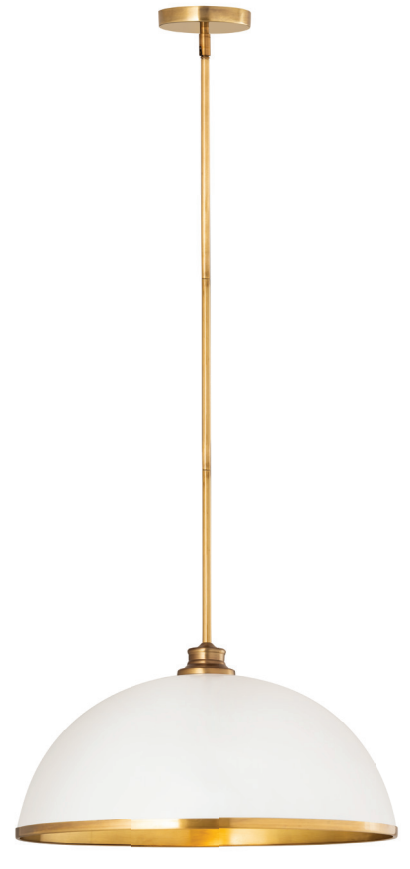

Ascension

This artful modern collection captures the abstract beauty of a mobile, with layers of arms that can be rotated around the center to customize its appearance for your space. The arms are capped with two bulbs of your choice; the fixture is available in a Matte Black or stylish Polished Chrome finish. Ascension can be hung on a sloped ceiling.

| F |

| G |

| H |

| I |

| J |

	Product	Bulbs/Wattage	W	H	Overall-H	Chain/Rods	Ceiling/Wall Plate
F	1004P14-MB-BN	(1) 100W-m	14"	9.5"	93"	6x12" + 1x6" + 1x3" rods	5" diameter
G	1004P14-MB-CH	(1) 100W-m	14"	9.5"	93"	6x12" + 1x6" + 1x3" rods	5" diameter
H	1004P14-MB-RB	(1) 100W-m	14"	9.5"	93"	6x12" + 1x6" + 1x3" rods	5" diameter
I	1004P14-MW-BN	(1) 100W-m	14"	9.5"	93"	6x12" + 1x6" + 1x3" rods	5" diameter
J	1004P14-MW-RB	(1) 100W-m	14"	9.5"	93"	6x12" + 1x6" + 1x3" rods	5" diameter

| K |

| L |

| M |

| N |

| O |

	Product	Bulbs/Wattage	W	H	Overall-H	Chain/Rods	Ceiling/Wall Plate
K	1004P20-MB-BN	(1) 100W-m	19.5"	10.5"	95"	6x12" + 1x6" + 1x3" rods	5" diameter
L	1004P20-MB-CH	(1) 100W-m	19.5"	10.5"	95"	6x12" + 1x6" + 1x3" rods	5" diameter
M	1004P20-MB-RB	(1) 100W-m	19.5"	10.5"	95"	6x12" + 1x6" + 1x3" rods	5" diameter
N	1004P20-MW-BN	(1) 100W-m	19.5"	10.5"	95"	6x12" + 1x6" + 1x3" rods	5" diameter
O	1004P20-MW-RB	(1) 100W-m	19.5"	10.5"	95"	6x12" + 1x6" + 1x3" rods	5" diameter