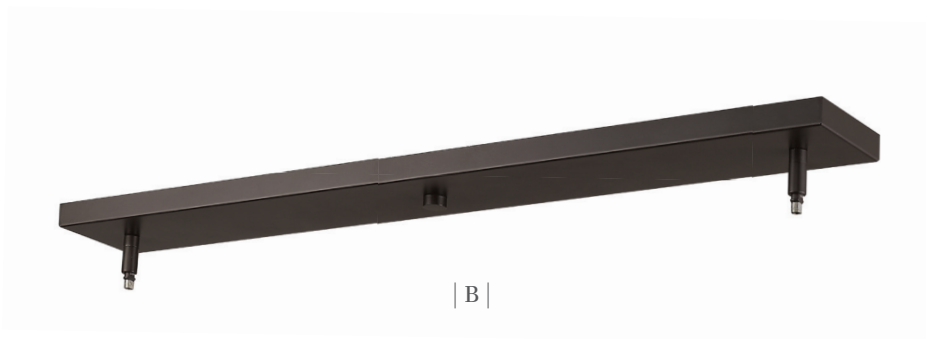

Z-STUDIO

Multi Port Canopies

Use one of our canopies to add multiple rod or cord pendants to a single electrical box. Use the swivel or cord connector supplied with the multi port canopy or use the parts supplied with the pendants. Available in round, linear and rectangle shapes, from 2 to 5 port configurations'.

Available in Brushed Nickel, Bronze, Chrome, Heritage Brass and Matte Black. Colors can vary between the Multi Port Canopies and the pendants so please check color compatibility.

| B |

	Product	Available Finish	# of lights	L	W
A	CP1803-BN	BN, BRZ, CH, HBR, MB	3	17.75"	17.75"
B	CP3402-BRZ	BN, BRZ, CH, HBR, MB	2	34"	4.5"
C	CP4403-CH	BN, BRZ, CH, HBR, MB	3	44"	4.5"