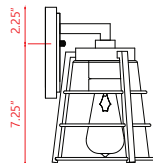

Back Plate measures:
4.5"W x 5.5"H

| C |