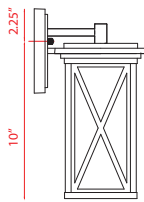

Back Plate measures:
4.5"W x 5.5"H

| C |