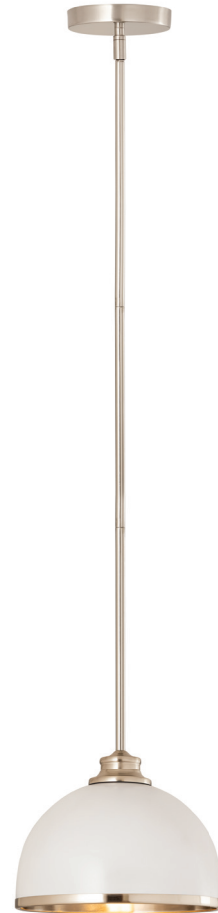

Ascension

This artful modern collection captures the abstract beauty of a mobile, with layers of arms that can be rotated around the center to customize its appearance for your space. The arms are capped with two bulbs of your choice; the fixture is available in a Matte Black or stylish Polished Chrome finish. Ascension can be hung on a sloped ceiling.

Multi Point Mounting Available
Please Check Color Compatibility

Please see page 118/119

| A |

| B |

| C |

| D |

| E |

	Product	Bulbs/Wattage	W	H	Overall-H	Chain/Rods	Ceiling/Wall Plate
A	1004P10-MB-BN	(1) 100W-m	10"	8"	91"	6x12" + 1x6" + 1x3" rods	5" diameter
B	1004P10-MB-CH	(1) 100W-m	10"	8"	91"	6x12" + 1x6" + 1x3" rods	5" diameter
C	1004P10-MB-RB	(1) 100W-m	10"	8"	91"	6x12" + 1x6" + 1x3" rods	5" diameter
D	1004P10-MW-BN	(1) 100W-m	10"	8"	91"	6x12" + 1x6" + 1x3" rods	5" diameter
E	1004P10-MW-RB	(1) 100W-m	10"	8"	91"	6x12" + 1x6" + 1x3" rods	5" diameter

| F |

| G |

| H |

| I |

| J |

	Product	Bulbs/Wattage	W	H	Overall-H	Chain/Rods	Ceiling/Wall Plate
F	1004P14-MB-BN	(1) 100W-m	14"	9.5"	93"	6x12" + 1x6" + 1x3" rods	5" diameter
G	1004P14-MB-CH	(1) 100W-m	14"	9.5"	93"	6x12" + 1x6" + 1x3" rods	5" diameter
H	1004P14-MB-RB	(1) 100W-m	14"	9.5"	93"	6x12" + 1x6" + 1x3" rods	5" diameter
I	1004P14-MW-BN	(1) 100W-m	14"	9.5"	93"	6x12" + 1x6" + 1x3" rods	5" diameter
J	1004P14-MW-RB	(1) 100W-m	14"	9.5"	93"	6x12" + 1x6" + 1x3" rods	5" diameter