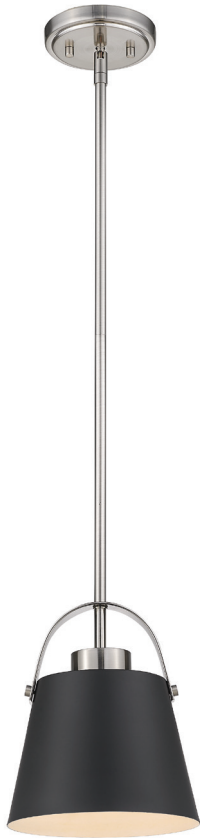

| A |

| B |

| C |

| D |

	Product	Bulbs/Wattage	L/ext.	W	H	Ceiling/Wall Plate Size
A	726-1S-MB+BN	(1) 60W-m	8.75"	8"	12.75"	5.25" diameter
B	726-1S-MB+HBR	(1) 60W-m	8.75"	8"	12.75"	5.25" diameter
C	726-1S-MW+BN	(1) 60W-m	8.75"	8"	12.75"	5.25" diameter
D	726-1S-MW+HBR	(1) 60W-m	8.75"	8"	12.75"	5.25" diameter

Z-STUDIO pendant

Beautiful on its own and even more impactful in multiples, the Z-Studio pendant features a classic silhouette supported by a rich, detailed metal accent handle.

| A |

| B |

| C |

	Product	Available Finish	Bulbs/Wattage	W	H	Overall-H	Chain/Rods	Wire L.	Ceiling/Wall Plate Size
A	726MP-MB+BN	MB+BN, MW+BN	(1) 100W-m	8"	9.5"	81"	5x12" + 1x6" + 1x3" rods	110"	5.25" diameter
B	726P-MW+BN	MB+BN, MW+BN	(1) 100W-m	12.5"	13.75"	85.5"	5x12" + 1x6" + 1x3" rods	110"	5.25" diameter
C	726P18-MB+BN	MB+BN, MW+BN	(1) 150W-m	18"	18"	101.75"	5x12" + 1x6" + 1x3" rods	110"	5.25" diameter