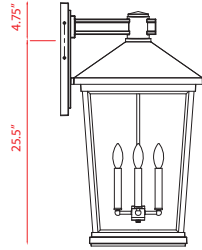

Finish   Glass

Black   Clear
            Bevelled

Back Plate measures:
8.75"W x 14"H

| A |