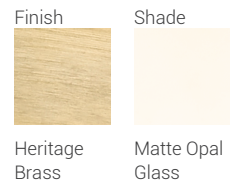

Arlington

The classic look of the Arlington three-light flushmount can now be ordered in a Heritage Brass finish on the bold banding for contrast.

| A |