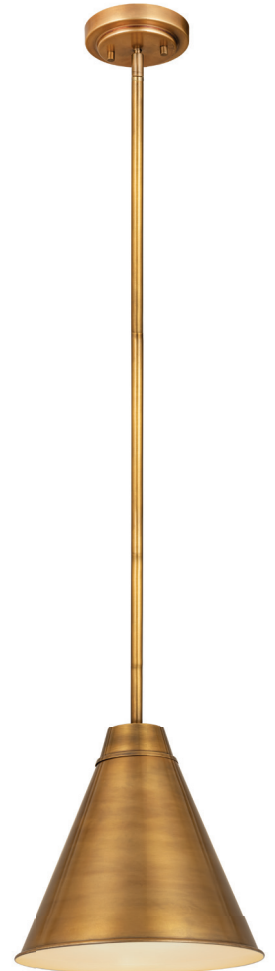

Ascension

This artful modern collection captures the abstract beauty of a mobile, with layers of arms that can be rotated around the center to customize its appearance for your space. The arms are capped with two bulbs of your choice; the fixture is available in a Matte Black or stylish Polished Chrome finish. Ascension can be hung on a sloped ceiling.

Multi Point Mounting Available
Please Check Color Compatibility

Please see page 118/119

| A |

| B |

| C |

| D |

| E |

	Product	Bulbs/Wattage	W	H	Overall-H	Chain/Rods	Ceiling/Wall Plate
A	6011P12-BN	(1) 100W-m	12"	12.5"	96.25"	6x12" + 1x6" + 1x3" rods	5.5" diameter
B	6011P12-BP	(1) 100W-m	12"	12.5"	96.25"	6x12" + 1x6" + 1x3" rods	5.5" diameter
C	6011P12-MB	(1) 100W-m	12"	12.5"	96.25"	6x12" + 1x6" + 1x3" rods	5.5" diameter
D	6011P12-PN	(1) 100W-m	12"	12.5"	96.25"	6x12" + 1x6" + 1x3" rods	5.5" diameter
E	6011P12-RB	(1) 100W-m	12"	12.5"	96.25"	6x12" + 1x6" + 1x3" rods	5.5" diameter

| F |

| H |

| J |

| G |

| I |

	Product	Bulbs/Wattage	W	H	Overall-H	Chain/Rods	Ceiling/Wall Plate
F	6011P18-BN	(1) 100W-m	18"	15.5"	99.25"	6x12" + 1x6" + 1x3" rods	5.5" diameter
G	6011P18-BP	(1) 100W-m	18"	15.5"	99.25"	6x12" + 1x6" + 1x3" rods	5.5" diameter
H	6011P18-MB	(1) 100W-m	18"	15.5"	99.25"	6x12" + 1x6" + 1x3" rods	5.5" diameter
I	6011P18-PN	(1) 100W-m	18"	15.5"	99.25"	6x12" + 1x6" + 1x3" rods	5.5" diameter
J	6011P18-RB	(1) 100W-m	18"	15.5"	99.25"	6x12" + 1x6" + 1x3" rods	5.5" diameter