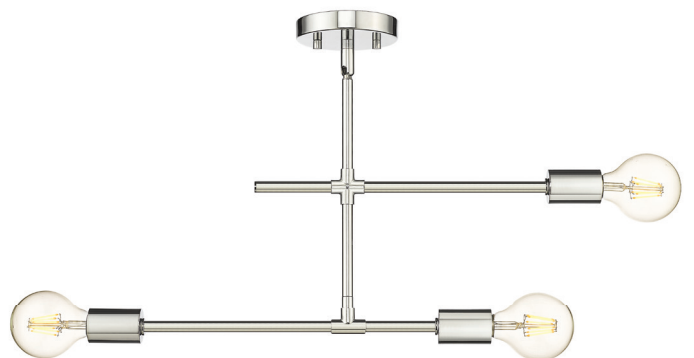

GU10 bulbs are NOT included

| I |

	Product	Bulbs/Wattage	L/Ext.	W	H	Overall-H	Chain/Rods	Wire L.	Ceiling/Wall Plate
I	814-12MB-PN	(12) 35W-GU10	44"	44"	25"	152"	3 x (4x24"+2x12"+1x6"+1x3") rods	170"	6.75" diameter

GU10 bulbs are NOT included

Modernist

Inspired by the sleek design of a mobile, the Modernist collection features slender lineal arms that intersect to hold exposed bulbs of your choice to create a modern or industrial look. (Bulbs are not included) The arms can be rotated to create an intriguing object as well as an ambient light source. The open, structured look is a great choice for today's interiors. The arms are adjustable, allowing you to create a personalized look. Finished in Matte Black or stylish Chrome. The hanging height is adjustable and this fixture can be mounted on a sloped ceiling.

| A |

| B |

Finish

 Chrome

	Product	Bulbs/Wattage	L/Ext.	W	H	Overall-H	Chain/Rods	Wire L.	Ceiling/Wall Plate
A	731-2S-CH	(2) 60W-m	4.75"	5"	14.75"	---	---	---	5" diameter
B	731-3SF-CH	(3) 60W-m	23.25"	4.75"	14.5"	---	---	---	4.75" diameter
C	731-3CH	(3) 60W-m	40.75"	4.75"	8"	140"	4x24"+2x12"+1x6"+1x3" rods	170"	4.75" diameter
D	731-5CH	(5) 60W-m	60.75"	4.75"	15"	147"	4x24"+2x12"+1x6"+1x3" rods	170"	4.75" diameter

Bulbs shown are NOT included

Modernist

Inspired by the sleek design of a mobile, the Modernist collection features slender lineal arms that intersect to hold exposed bulbs of your choice to create a modern or industrial look. (Bulbs are not included) The arms can be rotated to create an intriguing object as well as an ambient light source. The open, structured look is a great choice for today's interiors. The arms are adjustable, allowing you to create a personalized look. Finished in Matte Black or stylish Chrome. The hanging height is adjustable and this fixture can be mounted on a sloped ceiling.