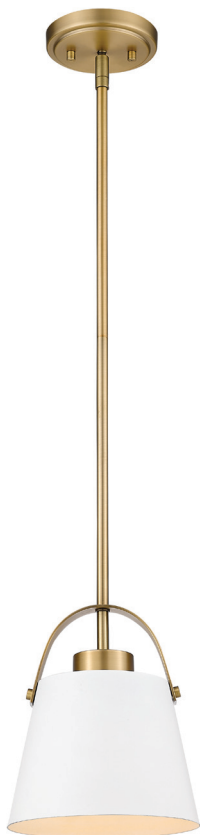

Multi Point Mounting Available
Please Check Color Compatibility

Please see page 118/119

Finish

Brushed Nickel

Finish

Heritage Brass

Shade

Matte Black

Shade

Matte White

| D |