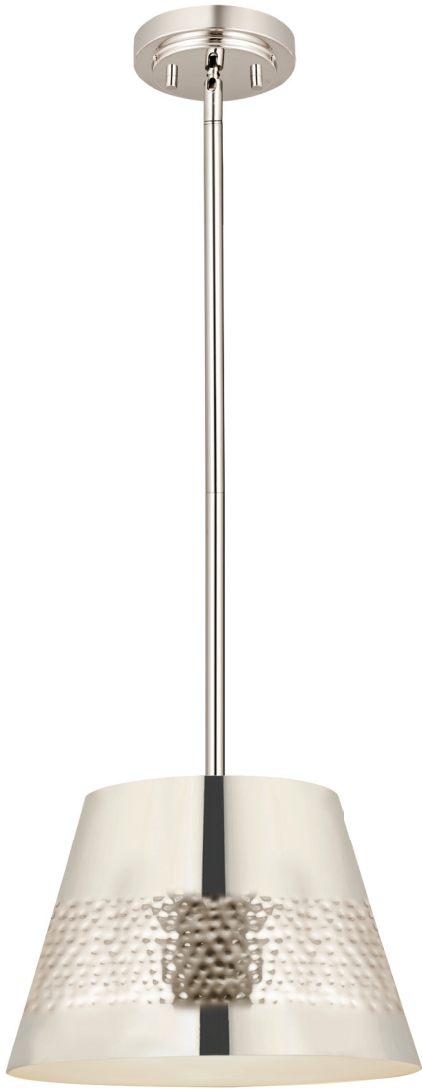

Ascension

This artful modern collection captures the abstract beauty of a mobile, with layers of arms that can be rotated around the center to customize its appearance for your space. The arms are capped with two bulbs of your choice; the fixture is available in a Matte Black or stylish Polished Chrome finish. Ascension can be hung on a sloped ceiling.

Multi Point Mounting Available
Please Check Color Compatibility

Please see page 118/119

| A |

| B |

| C |

	Product	Bulbs/Wattage	L/Ext.	W	H	Overall-H	Chain/Rods	Wire L.	Ceiling/Wall Plate
A	6013-12RB	(1) 100W-m	---	12"	9.5"	93.25"	6x12" + 1x6" + 1x3" rods	110"	5.5" diameter
B	6013-15-RB	(1) 100W-m	9"	8"	8.5"	---	---	---	5.25" diameter
C	6013-18RB	(1) 100W-m	---	18"	13.5"	97.25"	6x12" + 1x6" + 1x3" rods	110"	5.5" diameter

| D |

| E |

| F |

	Product	Bulbs/Wattage	L/Ext.	W	H	Overall-H	Chain/Rods	Wire L.	Ceiling/Wall Plate
D	6013-12MB	(1) 100W-m	---	12"	9.5"	93.25"	6x12" + 1x6" + 1x3" rods	110"	5.5" diameter
E	6013-1S-MB	(1) 100W-m	9"	8"	8.5"	---	---	---	5.25" diameter
F	6013-18MB	(1) 100W-m	---	18"	13.5"	97.25"	6x12" + 1x6" + 1x3" rods	110"	5.5" diameter