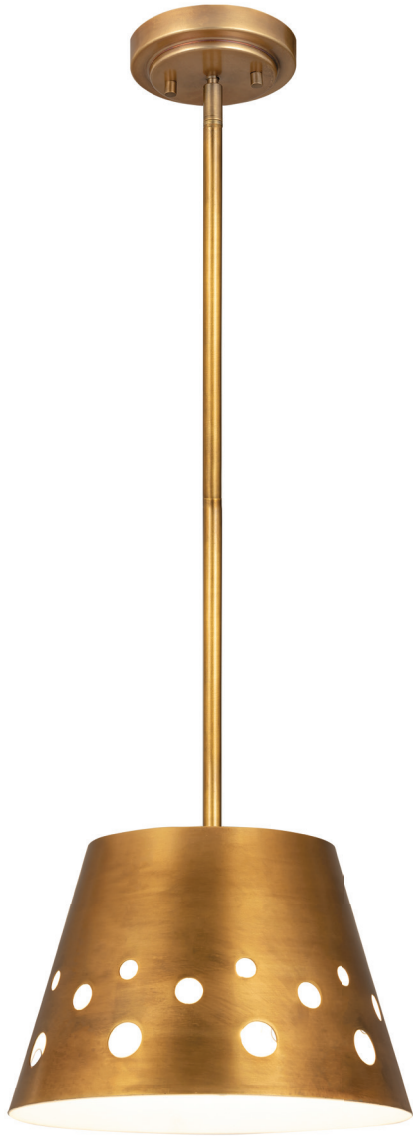

| A |

| B |

| C |

	Product	Bulbs/Wattage	L/Ext.	W	H	Overall-H	Chain/Rods	Wire L.	Ceiling/Wall Plate
A	6014-12RB	(1) 100W-m	---	12"	9.5"	93.25"	6x12" + 1x6" + 1x3" rods	110"	5.5" diameter
B	6014-15-RB	(1) 100W-m	9"	8"	8.5"	---	---	---	5.25" diameter
C	6014-18RB	(1) 100W-m	---	18"	13.5"	97.25"	6x12" + 1x6" + 1x3" rods	110"	5.5" diameter