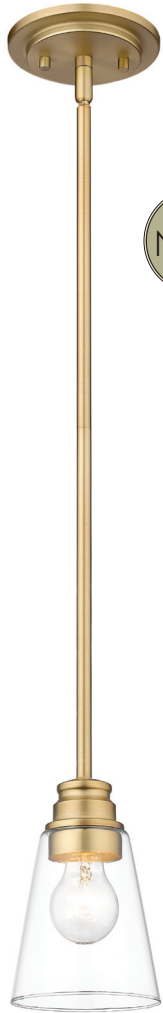

Annora

Harmony of vintage style fixtures. Clear glass and vintage bulb shapes define the Annora family. The Clear glass is paired with Brushed Nickel, Olde Bronze, some Chrome, Olde Brass and Matte Black fittings to complete the look.

NEW

| A |