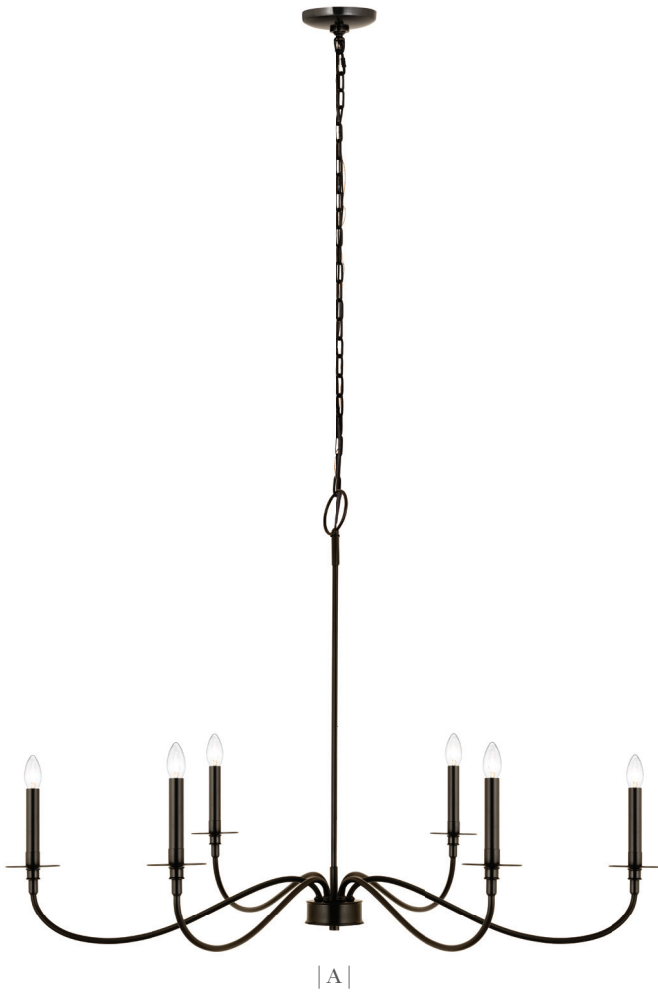

Arrington

At first glance, you'll notice the Arrington chandelier's long slender arms that rise gracefully from a double-edged center point. Upon closer study, you'll appreciate the delightful fluidity of the fixture's silhouette. Available in Rubbed Brass, Polished Nickel, Bronze Plate and Matte Black finishes.

| A |

| B |

	Product	Bulbs/Wattage	W	H	Overall-H	Chain/Rods	Wire L.	Ceiling/Wall Plate
A	2301-42BP	(6) 60W-c	42"	29"	103"	110" cord	170"	5" diameter
B	2301-63BP	(6) 60W-c	63"	29"	103"	110" cord	170"	5" diameter