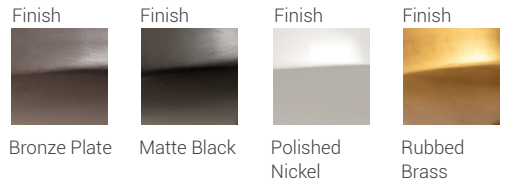

Product	Bulbs/Wattage	W	H	Overall-H	Chain/Rods	Wire L.	Ceiling/Wall Plate
A	2301-42MB	(6) 60W-c	42"	29"	103"	110" cord	170"	5" diameter
B	2301-63MB	(6) 60W-c	63"	29"	103"	110" cord	170"	5" diameter