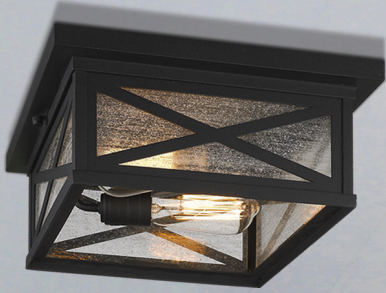

Brookside

This outdoor flushmount is the latest addition to our popular Brookside Collection. The square matte black aluminum cage is enhanced with clear seeded glass that softly diffuses the light, providing a welcoming glow to your front entrance or patio. The crisp geometric design brings dimension and character. This powerful, compact flushmount offers optimal lighting for your outdoor needs.