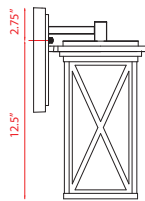

Finish
 Black
 Glass
 Clear Seedy Glass

Back Plate measures:
6.75"W x 10"H

| A |

Fixtures "D" and "E"
are compatible
with 533PM-BK.

| D |

| E |

Back Plate measures:
5.75"W x 8.25"H

| B |