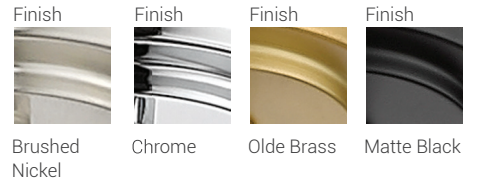

Arlington

The classic look of the Arlington three-light flushmount can now be ordered in a Heritage Brass finish on the bold banding for contrast.

| A |

| B |

| C |

	Product	Available Finish	Bulbs/Wattage	W	H	Ceiling Plate Size
A	220F2-HBR	MB, BRZ, 225 (CH), 226 (BN)	(2) 60W-m	12.25"	6"	12.25" diameter
B	220F3-HBR	MB, BRZ, 225 (CH), 226 (BN)	(3) 60W-m	14"	76.5"	14" diameter
C	220SF3-HBR	MB, BRZ, 225 (CH), 226 (BN)	(3) 100W-m	14.75"	11"	4.75" diameter

Cosmopolitan

For cutting-edge contemporary appeal, the Cosmopolitan flush and semi-flushmounts fit the bill. The milk white shade is complemented by a choice of a Matte Black or Heritage Brass finish and accented with a modern finial. This fixture is sure to be a great addition to any of today's contemporary designs.

Joliet

We've added one- and two-tiered chandeliers and all the pieces of this family in our new Polished Chrome finish. Also added in all finishes are a 3 light hanging pendant, The Joliet Collection features long graceful arms combined with large Bordeaux glass shades, and gives a nod to the Mid-Century vibe. Available in four sought-after finishes of Olde Brass, Matte Black, Brushed Nickel, and now Polished Chrome.