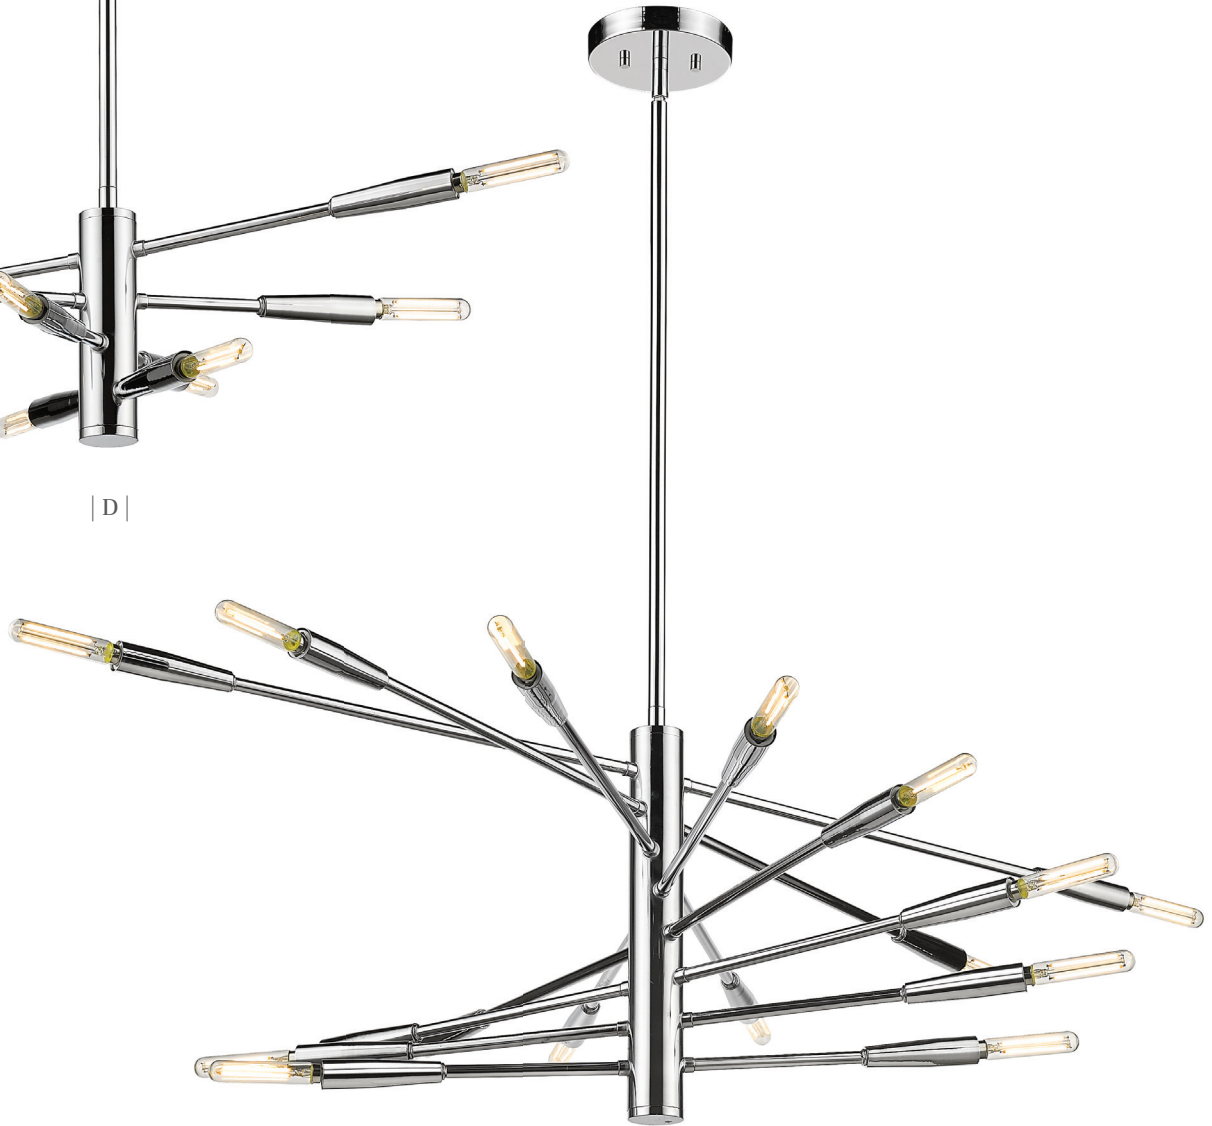

Ascension

This artful modern collection captures the abstract beauty of a mobile, with layers of arms that can be rotated around the center to customize its appearance for your space. The arms are capped with two bulbs of your choice; the fixture is available in a Matte Black or stylish Polished Chrome finish. Ascension can be hung on a sloped ceiling.

Finish

 Chrome

| A |

	Product	Bulbs/Wattage	L/Ext.	W	H	Overall-H	Chain/Rods	Wire L.	Ceiling/Wall Plate
A	737-20CH	(20) 60W-m	60"	47.5"	18"	150"	4x24"+2x12"+1x6"+1x3" rods	170"	5.5" diameter

	Product	Bulbs/Wattage	L/Ext.	W	H	Overall-H	Chain/Rods	Wire L.	Ceiling/Wall Plate
B	737SF6-CH	(6) 60W-m	16"	12.5"	15"	---	---	---	5.5" diameter
C	737-10CH	(10) 60W-m	30"	23.25"	10.5"	94.5"	6x12" + 1x6" + 1x3" rods	110"	5.5" diameter

| D |

| E |

	Product	Bulbs/Wattage	L/Ext.	W	H	Overall-H	Chain/Rods	Wire L.	Ceiling/Wall Plate
D	737-8CH	(8) 60W-m	24"	16"	8.5"	92.5"	6x12" + 1x6" + 1x3" rods	110"	5.5" diameter
E	737-16CH	(16) 60W-m	42"	32"	15"	147"	4x24"+2x12"+1x6"+1x3" rods	170"	5.5" diameter