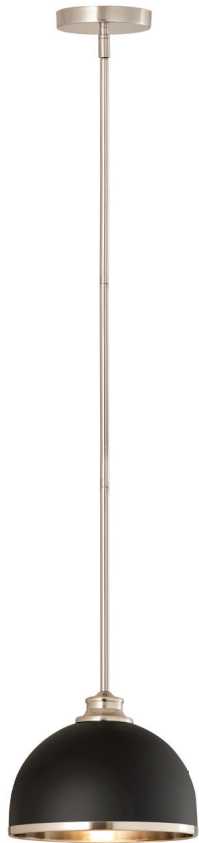

Multi Point Mounting Available
Please Check Color Compatibility

Please see page 118/119

| A |