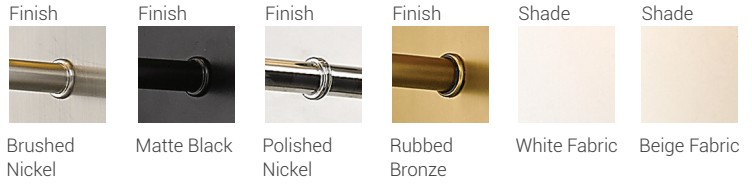

Mia

NEW

| A |

Emily

NEW

	Product	Bulbs/Wattage	L/ext.	W	H	Wall Plate
A	805-1S-RB-WH	(1) 60W-c	7"	5.5"	24.5"	5" x 5"
B	805-1S-BN	(1) 60W-c	7"	5.5"	24.5"	5" x 5"
C	805-1S-MB	(1) 60W-c	7"	5.5"	24.5"	5" x 5"
D	805-1S-PN	(1) 60W-c	7"	5.5"	24.5"	5" x 5"
E	805-1S-RB	(1) 60W-c	7"	5.5"	24.5"	5" x 5"

	Product	Bulbs/Wattage	L/ext.	W	H	Wall Plate
F	807-1S-RB-WH	(1) 60W-c	6.75"	5.5"	26"	5" diameter
G	807-1S-BN	(1) 60W-c	6.75"	5.5"	26"	5" diameter
H	807-1S-MB	(1) 60W-c	6.75"	5.5"	26"	5" diameter
I	807-1S-PN	(1) 60W-c	6.75"	5.5"	26"	5" diameter
J	807-1S-RB	(1) 60W-c	6.75"	5.5"	26"	5" diameter