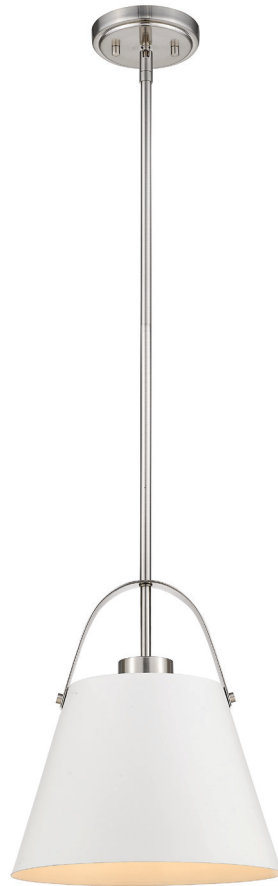

| A |

| B |

| C |

| D |

	Product	Bulbs/Wattage	L/ext.	W	H	Ceiling/Wall Plate Size
A	726-1S-MB+BN	(1) 60W-m	8.75"	8"	12.75"	5.25" diameter
B	726-1S-MB+HBR	(1) 60W-m	8.75"	8"	12.75"	5.25" diameter
C	726-1S-MW+BN	(1) 60W-m	8.75"	8"	12.75"	5.25" diameter
D	726-1S-MW+HBR	(1) 60W-m	8.75"	8"	12.75"	5.25" diameter

Z-STUDIO pendant

Beautiful on its own and even more impactful in multiples, the Z-Studio pendant features a classic silhouette supported by a rich, detailed metal accent handle.

| A |

| B |

| C |

	Product	Available Finish	Bulbs/Wattage	W	H	Overall-H	Chain/Rods	Wire L.	Ceiling/Wall Plate Size
A	726MP-MB+BN	MB+BN, MW+BN	(1) 100W-m	8"	9.5"	81"	5x12" + 1x6" + 1x3" rods	110"	5.25" diameter
B	726P-MW+BN	MB+BN, MW+BN	(1) 100W-m	12.5"	13.75"	85.5"	5x12" + 1x6" + 1x3" rods	110"	5.25" diameter
C	726P18-MB+BN	MB+BN, MW+BN	(1) 150W-m	18"	18"	101.75"	5x12" + 1x6" + 1x3" rods	110"	5.25" diameter