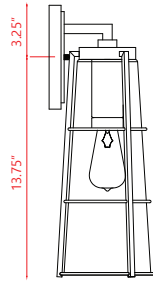

Back Plate measures:
4.5"W x 6.5"H

| A |