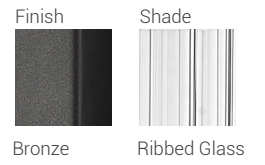

| C |

	Product	Bulbs/Wattage	L/Ext.	W	H	Overall-H	Chain/Rods	Wire L.	Ceiling/Wall Plate
A	3031-1S-BRZ	(1) 60W-m	3.75"	4.5"	16.75"	---	---	---	4"x 4"
B	3031-2S-BRZ	(2) 60W-m	3.75"	8.25"	16.75"	---	---	---	4"x 4"
C	3031-6BRZ	(6) 60W-m	---	26"	36"	110"	72" chain	110"	5" diameter
D	3031-8BRZ	(8) 60W-m	---	33"	40"	114"	72" chain	110"	5" diameter