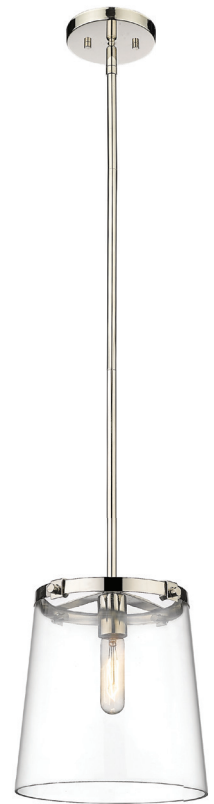

| P |

| | Product | Bulbs/Wattage | L/Ext. | W | H | Ceiling/Wall Plate |
|---|------------|---------------|--------|--------|-------|--------------------|
| I | 3032-1V-MB | (1) 60W-m | 8" | 6.5" | 9" | 4.75" x 4.75" |
| J | 3032-2V-MB | (2) 60W-m | 8" | 18.25" | 9" | 18.25" x 4.75" |
| K | 3032-3V-MB | (3) 60W-m | 8" | 27.5" | 9" | 27.5" x 4.75" |
| L | 3032-4V-MB | (4) 60W-m | 8" | 37.5" | 9" | 37.5" x 4.75" |
| M | 3032-5V-MB | (5) 60W-m | 8" | 47" | 9" | 47" x 4.75" |
| N | 3032F-MB | (3) 60W-m | --- | 16.5" | 8" | 16.25" diameter |
| O | 3032SF-MB | (3) 60W-m | --- | 16.5" | 13.5" | 5" diameter |
| P | 3032-1S-MB | (1) 60W-m | 7.5" | 6.5" | 26" | 4.75" x 4.75" |

Finish

 Polished Nickel

| A |

| D |

| E |

| B |

| C |

| | Product | Bulbs/Wattage | W | H | Overall-H | Chain/Rods | Wire L. | Ceiling/Wall Plate |
|---|------------|---------------|------|-------|-----------|----------------------|---------|--------------------|
| A | 3032-3PN | (3) 60W-m | 28" | 31.5" | 106" | 72" chain | 110" | 5.25" diameter |
| B | 3032-5PN | (5) 60W-m | 33" | 34.5" | 108" | 72" chain | 110" | 5.25" diameter |
| C | 3032-8PN | (8) 60W-m | 44" | 36" | 158" | 120" chain | 170" | 5.25" diameter |
| D | 3032MP-PN | (1) 60W-m | 7.5" | 11" | 96" | 6x12"+1x6"+1x3" rods | 110" | 4.75" diameter |
| E | 3032P10-PN | (1) 60W-m | 10" | 12" | 98" | 6x12"+1x6"+1x3" rods | 110" | 4.75" diameter |

| F |

| H |

| G |

| | Product | Bulbs/Wattage | L/Ext. | W | H | Overall-H | Chain/Rods | Wire L. | Ceiling/Wall Plate |
|---|------------|---------------|--------|-----|-----|-----------|----------------------------|---------|--------------------|
| F | 3032-8L-PN | (8) 60W-m | 56" | 22" | 10" | 132.75" | 8x24"+4x12"+2x6"+2x3" rods | 170" | 15" x 5" |
| G | 3032-6L-PN | (6) 60W-m | 43.5" | 22" | 10" | 132.75" | 8x24"+4x12"+2x6"+2x3" rods | 170" | 15" x 5" |
| H | 3032-9PN | (9) 60W-m | --- | 38" | 47" | 169" | 120" chain | 170" | 5.25" diameter |