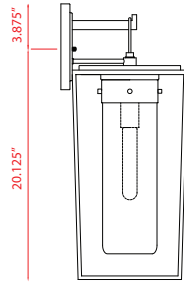

Sheridan

The Sheridan Collection is hardy enough to withstand Mother Nature's elements due to its sturdy metal frame that surrounds the inner glass shade. Sheridan's clean design is available in three sizes, Black finish and a choice of two types of glass (seeded and white opal). Sheridan is a great choice for transitional-style outdoor spaces.

Back Plate measures:
5.875"W x 7.5"H

| A |