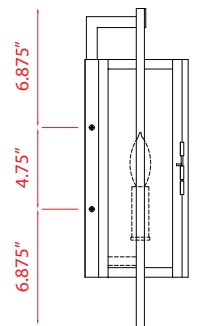

| A |

Back Plate measures:
 5.1" diameter

| B |

| C |

| | Product | Bulbs/Wattage | L/Ext. | W | H | Overall-H | Chain/Rods | Wire L. | Ceiling/Wall Plate |
|---|---------|---------------|--------|--------|--------|-----------|----------------------|---------|--------------------|
| A | 590M-GV | (1) 100W-m | 12.25" | 10.75" | 14" | --- | --- | --- | 5.1" diameter |
| B | 590F-GV | (1) 100W-m | --- | 11" | 10.75" | --- | --- | --- | 5.1" diameter |
| C | 590P-GV | (1) 100W-m | --- | 11" | 10.5" | 94.5" | 6x12"+1x6"+1x3" rods | 110" | 5.1" diameter |

Back Plate measures:
7.87"W x 15"H

| A |

| B |

Fixture "C" is compatible with 533PM-BK.

| C |

Fixture "D" is compatible with SQPM-BK.

| D |

| | Product | Bulbs/Wattage | L/Ext. | W | H | Overall H | Chain | Wire | Ceiling/Wall Plate Size |
|---|--------------|---------------|--------|-------|--------|-----------|-------|------|-------------------------|
| A | 579XXL-BK | (4) 60W-c | 20.5" | 19.5" | 33" | --- | --- | --- | 7.87"W x 15"H |
| B | 579CHXXL-BK | (4) 60W-c | --- | 19.5" | 32.25" | 113" | 72" | 110" | 4.75" diameter |
| C | 579PHXXLR-BK | (4) 60W-c | --- | 19.5" | 34.75" | --- | --- | --- | --- |
| D | 579PHXXLS-BK | (4) 60W-c | --- | 19.5" | 34.25" | --- | --- | --- | --- |

Finish Glass

Black Clear Glass

Back Plate measures:
8.125"W x 18.625"H

| A |

Back Plate measures:
7.125"W x 14.5"H

| B |

Back Plate measures:
6.125"W x 12.625"H

| C |

| | Product | Bulbs/Wattage | L/Ext. | W | H | Ceiling/Wall Plate |
|---|---------|---------------|--------|----|-------|--------------------|
| A | 598B-BK | (3) 60W-c | 6.75" | 9" | 26.5" | 8.125"W x 18.625"H |
| B | 598M-BK | (2) 60W-c | 6" | 8" | 21.5" | 7.125"W x 14.5"H |
| C | 598S-BK | (2) 60W-c | 5.5" | 7" | 18.5" | 6.125"W x 12.625"H |