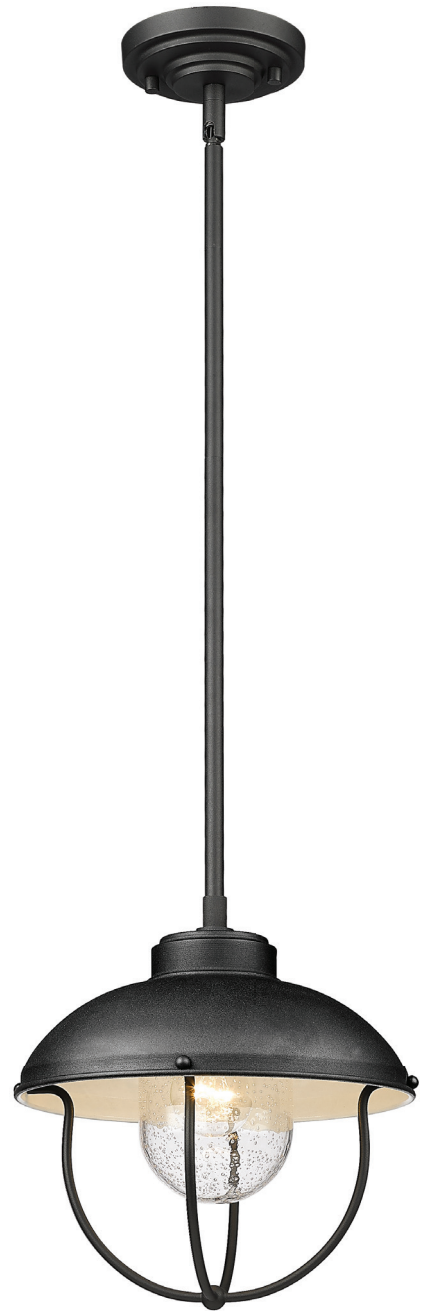

Finish

Black

| A |

Back Plate measures:
5.1" diameter

| B |

| C |

| | Product | Bulbs/Wattage | L/Ext. | W | H | Overall-H | Chain/Rods | Wire L. | Ceiling/Wall Plate |
|---|---------|---------------|--------|--------|--------|-----------|----------------------|---------|--------------------|
| A | 590M-BK | (1) 100W-m | 12.25" | 10.75" | 14" | --- | --- | --- | 5.1" diameter |
| B | 590F-BK | (1) 100W-m | --- | 11" | 10.75" | --- | --- | --- | 5.1" diameter |
| C | 590P-BK | (1) 100W-m | --- | 11" | 10.5" | 94.5" | 6x12"+1x6"+1x3" rods | 110" | 5.1" diameter |