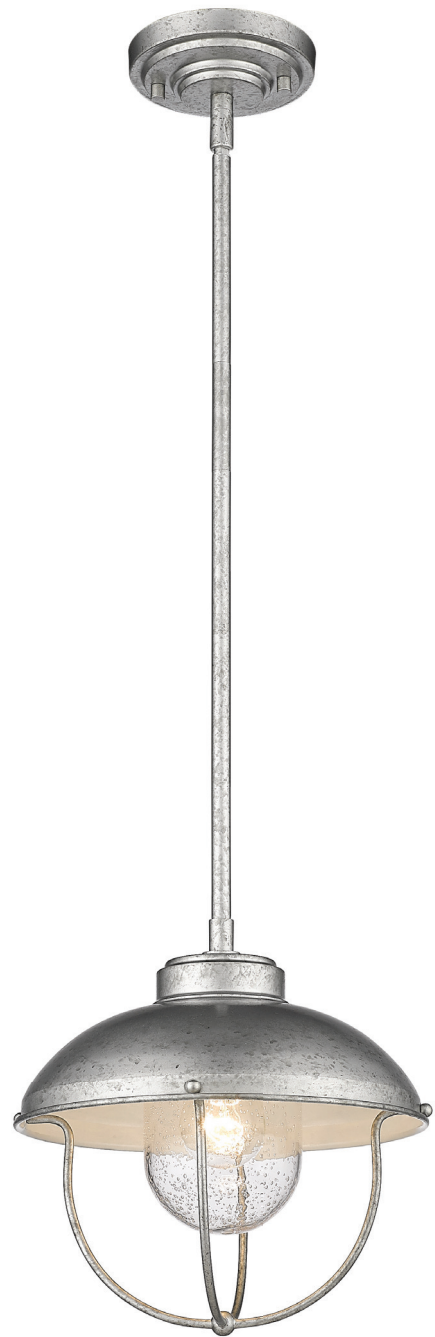

Finish

Black

| A |

Back Plate measures:
5.1" diameter

| B |

| C |

| | Product | Bulbs/Wattage | L/Ext. | W | H | Overall-H | Chain/Rods | Wire L. | Ceiling/Wall Plate |
|---|---------|---------------|--------|--------|--------|-----------|----------------------|---------|--------------------|
| A | 590M-BK | (1) 100W-m | 12.25" | 10.75" | 14" | --- | --- | --- | 5.1" diameter |
| B | 590F-BK | (1) 100W-m | --- | 11" | 10.75" | --- | --- | --- | 5.1" diameter |
| C | 590P-BK | (1) 100W-m | --- | 11" | 10.5" | 94.5" | 6x12"+1x6"+1x3" rods | 110" | 5.1" diameter |

Ansel

Add Modern Farmhouse appeal or Industrial loft-style charisma to any setting with our beautiful Ansel Collection. The open cage keeps the overall design fresh for today's décor, along with two versatile finishes – Galvanized or Black – that add character to the space.

| A |

Back Plate measures:
 5.1" diameter

| B |

| C |

| | Product | Bulbs/Wattage | L/Ext. | W | H | Overall-H | Chain/Rods | Wire L. | Ceiling/Wall Plate |
|---|---------|---------------|--------|--------|--------|-----------|----------------------|---------|--------------------|
| A | 590M-GV | (1) 100W-m | 12.25" | 10.75" | 14" | --- | --- | --- | 5.1" diameter |
| B | 590F-GV | (1) 100W-m | --- | 11" | 10.75" | --- | --- | --- | 5.1" diameter |
| C | 590P-GV | (1) 100W-m | --- | 11" | 10.5" | 94.5" | 6x12"+1x6"+1x3" rods | 110" | 5.1" diameter |