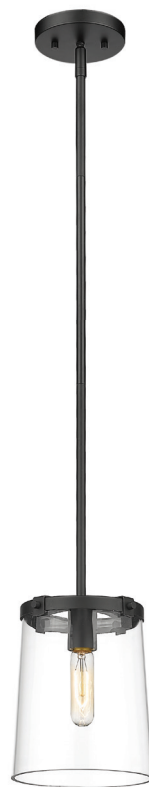

| A |

| B |

| C |

| D |

| | Product | Bulbs/Wattage | L/Ext. | W | H | Overall-H | Chain/Rods | Wire L. | Ceiling/Wall Plate |
|---|-------------|---------------|--------|-------|--------|-----------|------------|---------|--------------------|
| A | 3031-1S-BRZ | (1) 60W-m | 3.75" | 4.5" | 16.75" | --- | --- | --- | 4"x 4" |
| B | 3031-2S-BRZ | (2) 60W-m | 3.75" | 8.25" | 16.75" | --- | --- | --- | 4"x 4" |
| C | 3031-6BRZ | (6) 60W-m | --- | 26" | 36" | 110" | 72" chain | 110" | 5" diameter |
| D | 3031-8BRZ | (8) 60W-m | --- | 33" | 40" | 114" | 72" chain | 110" | 5" diameter |

Finish

 Matte Black

| A |

| D |

| E |

| B |

| C |

| | Product | Bulbs/Wattage | W | H | Overall-H | Chain/Rods | Wire L. | Ceiling/Wall Plate |
|---|------------|---------------|------|-------|-----------|----------------------|---------|--------------------|
| A | 3032-3MB | (3) 60W-m | 28" | 31.5" | 106" | 72" chain | 110" | 5.25" diameter |
| B | 3032-5MB | (5) 60W-m | 33" | 34.5" | 108" | 72" chain | 110" | 5.25" diameter |
| C | 3032-8MB | (8) 60W-m | 44" | 36" | 158" | 120" chain | 170" | 5.25" diameter |
| D | 3032MP-MB | (1) 60W-m | 7.5" | 11" | 96" | 6x12"+1x6"+1x3" rods | 110" | 4.75" diameter |
| E | 3032P10-MB | (1) 60W-m | 10" | 12" | 98" | 6x12"+1x6"+1x3" rods | 110" | 4.75" diameter |