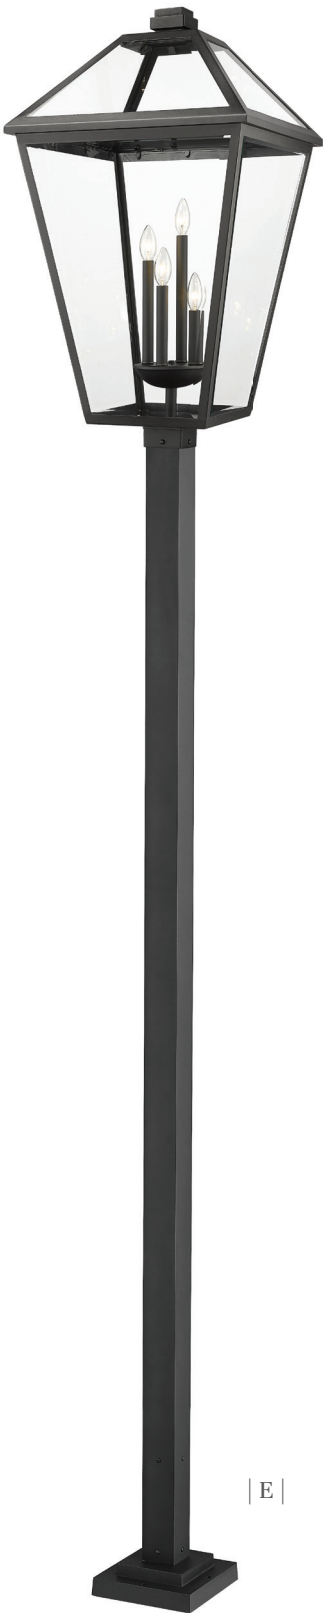

Finish   Glass
Black   Clear Bevelled

| E |