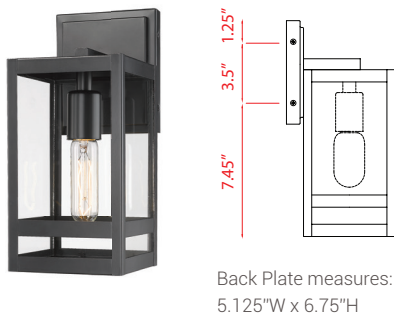

Nuri

With a crisp, clean silhouette, this rectangular outdoor wall lantern with glass panels is impeccably crafted in stainless steel and aluminum, and sports a Black finish that will complement any design scheme. The Nuri Collection is a perfect choice for today's exteriors.

| C |

Fixture "D" and "E" are compatible with 533PM-BK and 553PM-BK.

Fixture "F" and "G" are compatible with SQPM-BK.

	Product	Bulbs/Wattage	L/Ext.	W	H	Overall H	Chain	Wire	Ceiling/Wall Plate Size
A	596B-BK	(1) 100W-m	8.5"	7.5"	21.25"	---	---	---	5.125"W x 6.75"H
B	596M-BK	(1) 100W-m	8.5"	7.5"	17.5"	---	---	---	5.125"W x 6.75"H
C	596S-BK	(1) 100W-m	6.25"	5.25"	13.5"	---	---	---	5.125"W x 6.75"H
D	596PHBR-BK	(1) 100W-m	---	7.5"	21.5"	---	---	---	---
E	596PHMR-BK	(1) 100W-m	---	7.5"	17.75"	---	---	---	---
F	596PHBS-BK	(1) 100W-m	---	7.5"	21"	---	---	---	---
G	596PHMS-BK	(1) 100W-m	---	7.5"	17.5"	---	---	---	---
H	596CHB-BK	(1) 100W-m	---	7.5"	19.75"	117.75"	96"	110"	5" square
I	596CHM-BK	(1) 100W-m	---	7.5"	16"	114"	96"	110"	5" square