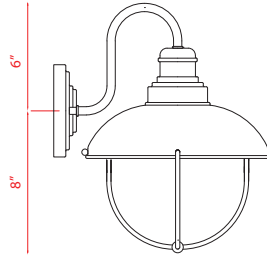

| | Product | Bulbs/Wattage | W | H |
|---|-----------------|---------------|-------|---------|
| M | 596PHMR-519P-BK | (1) 100W-m | 10" | 111.75" |
| N | 596PHBR-557P-BK | (1) 100W-m | 12.5" | 115.5" |
| O | 596PHMR-557P-BK | (1) 100W-m | 12.5" | 111.75" |

Finish

Black

| A |

Back Plate measures:
5.1" diameter

| B |

| C |

| | Product | Bulbs/Wattage | L/Ext. | W | H | Overall-H | Chain/Rods | Wire L. | Ceiling/Wall Plate |
|---|---------|---------------|--------|--------|--------|-----------|----------------------|---------|--------------------|
| A | 590M-BK | (1) 100W-m | 12.25" | 10.75" | 14" | --- | --- | --- | 5.1" diameter |
| B | 590F-BK | (1) 100W-m | --- | 11" | 10.75" | --- | --- | --- | 5.1" diameter |
| C | 590P-BK | (1) 100W-m | --- | 11" | 10.5" | 94.5" | 6x12"+1x6"+1x3" rods | 110" | 5.1" diameter |