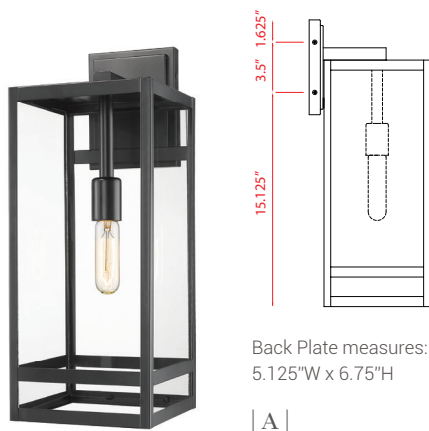

Nuri

With a crisp, clean silhouette, this rectangular outdoor wall lantern with glass panels is impeccably crafted in stainless steel and aluminum, and sports a Black finish that will complement any design scheme. The Nuri Collection is a perfect choice for today's exteriors.

| A |