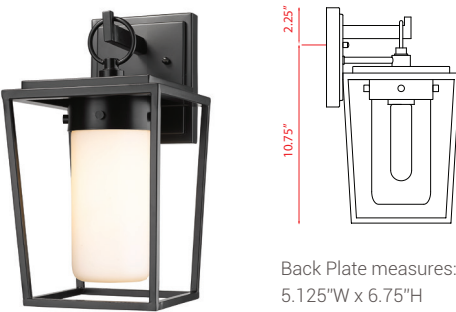

Back Plate measures:
5.875"W x 7.5"H

| A |

Back Plate measures:
5.125"W x 6.75"H

| B |

Back Plate measures:
5.125"W x 6.75"H

| C |

| D |

Fixture "D" and "E"
are compatible
with 533PM-BK
and 553PM-BK.