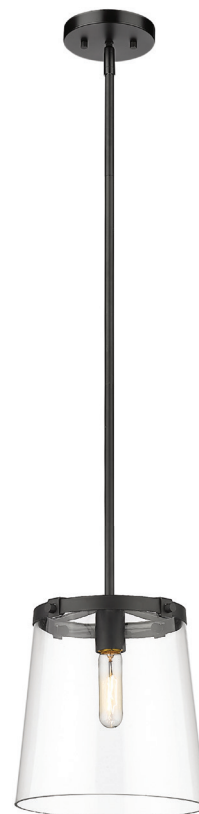

[A]

[B]

[C]

[D]

| | Product | Bulbs/Wattage | L/Ext. | W | H | Overall-H | Chain/Rods | Wire L. | Ceiling/Wall Plate |
|---|------------|---------------|--------|-------|--------|-----------|------------|---------|--------------------|
| A | 3031-1S-PN | (1) 60W-m | 3.75" | 4.5" | 16.75" | --- | --- | --- | 4"x 4" |
| B | 3031-2S-PN | (2) 60W-m | 3.75" | 8.25" | 16.75" | --- | --- | --- | 4"x 4" |
| C | 3031-6PN | (6) 60W-m | --- | 26" | 36" | 110" | 72" chain | 110" | 5" diameter |
| D | 3031-8PN | (8) 60W-m | --- | 33" | 40" | 114" | 72" chain | 110" | 5" diameter |

Finish

 Matte Black

| A |

| D |

| E |

| B |

| C |

| | Product | Bulbs/Wattage | W | H | Overall-H | Chain/Rods | Wire L. | Ceiling/Wall Plate |
|---|------------|---------------|------|-------|-----------|----------------------|---------|--------------------|
| A | 3032-3MB | (3) 60W-m | 28" | 31.5" | 106" | 72" chain | 110" | 5.25" diameter |
| B | 3032-5MB | (5) 60W-m | 33" | 34.5" | 108" | 72" chain | 110" | 5.25" diameter |
| C | 3032-8MB | (8) 60W-m | 44" | 36" | 158" | 120" chain | 170" | 5.25" diameter |
| D | 3032MP-MB | (1) 60W-m | 7.5" | 11" | 96" | 6x12"+1x6"+1x3" rods | 110" | 4.75" diameter |
| E | 3032P10-MB | (1) 60W-m | 10" | 12" | 98" | 6x12"+1x6"+1x3" rods | 110" | 4.75" diameter |

| F |

| H |

| G |

| | Product | Bulbs/Wattage | L/Ext. | W | H | Overall-H | Chain/Rods | Wire L. | Ceiling/Wall Plate |
|---|------------|---------------|--------|-----|-----|-----------|----------------------------|---------|--------------------|
| F | 3032-8L-MB | (8) 60W-m | 56" | 22" | 10" | 132.75" | 8x24"+4x12"+2x6"+2x3" rods | 170" | 15" x 5" |
| G | 3032-6L-MB | (6) 60W-m | 43.5" | 22" | 10" | 132.75" | 8x24"+4x12"+2x6"+2x3" rods | 170" | 15" x 5" |
| H | 3032-9MB | (9) 60W-m | --- | 38" | 47" | 169" | 120" chain | 170" | 5.25" diameter |