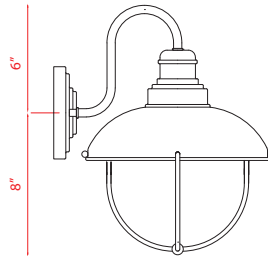

| | Product | Bulbs/Wattage | W | H |
|---|-----------------|---------------|-------|---------|
| M | 596PHMR-519P-BK | (1) 100W-m | 10" | 111.75" |
| N | 596PHBR-557P-BK | (1) 100W-m | 12.5" | 115.5" |
| O | 596PHMR-557P-BK | (1) 100W-m | 12.5" | 111.75" |

Finish

Black

| A |

Back Plate measures:
5.1" diameter

| B |

| C |

| | Product | Bulbs/Wattage | L/Ext. | W | H | Overall-H | Chain/Rods | Wire L. | Ceiling/Wall Plate |
|---|---------|---------------|--------|--------|--------|-----------|----------------------|---------|--------------------|
| A | 590M-BK | (1) 100W-m | 12.25" | 10.75" | 14" | --- | --- | --- | 5.1" diameter |
| B | 590F-BK | (1) 100W-m | --- | 11" | 10.75" | --- | --- | --- | 5.1" diameter |
| C | 590P-BK | (1) 100W-m | --- | 11" | 10.5" | 94.5" | 6x12"+1x6"+1x3" rods | 110" | 5.1" diameter |

| A |

Back Plate measures:
 5.1" diameter

| B |

| C |

| | Product | Bulbs/Wattage | L/Ext. | W | H | Overall-H | Chain/Rods | Wire L. | Ceiling/Wall Plate |
|---|---------|---------------|--------|--------|--------|-----------|----------------------|---------|--------------------|
| A | 590M-GV | (1) 100W-m | 12.25" | 10.75" | 14" | --- | --- | --- | 5.1" diameter |
| B | 590F-GV | (1) 100W-m | --- | 11" | 10.75" | --- | --- | --- | 5.1" diameter |
| C | 590P-GV | (1) 100W-m | --- | 11" | 10.5" | 94.5" | 6x12"+1x6"+1x3" rods | 110" | 5.1" diameter |