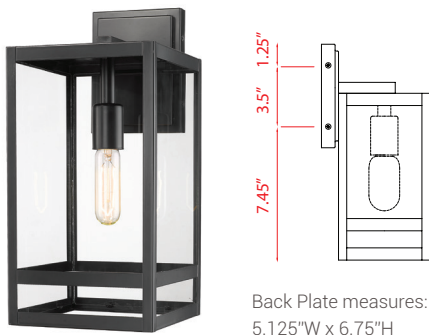

Nuri

With a crisp, clean silhouette, this rectangular outdoor wall lantern with glass panels is impeccably crafted in stainless steel and aluminum, and sports a Black finish that will complement any design scheme. The Nuri Collection is a perfect choice for today's exteriors.

| B |

Fixture "D" and "E" are compatible with 533PM-BK and 553PM-BK.

Fixture "F" and "G" are compatible with SQPM-BK.

	Product	Bulbs/Wattage	L/Ext.	W	H	Overall H	Chain	Wire	Ceiling/Wall Plate Size
A	596B-BK	(1) 100W-m	8.5"	7.5"	21.25"	---	---	---	5.125"W x 6.75"H
B	596M-BK	(1) 100W-m	8.5"	7.5"	17.5"	---	---	---	5.125"W x 6.75"H
C	596S-BK	(1) 100W-m	6.25"	5.25"	13.5"	---	---	---	5.125"W x 6.75"H
D	596PHBR-BK	(1) 100W-m	---	7.5"	21.5"	---	---	---	---
E	596PHMR-BK	(1) 100W-m	---	7.5"	17.75"	---	---	---	---
F	596PHBS-BK	(1) 100W-m	---	7.5"	21"	---	---	---	---
G	596PHMS-BK	(1) 100W-m	---	7.5"	17.5"	---	---	---	---
H	596CHB-BK	(1) 100W-m	---	7.5"	19.75"	117.75"	96"	110"	5" square
I	596CHM-BK	(1) 100W-m	---	7.5"	16"	114"	96"	110"	5" square