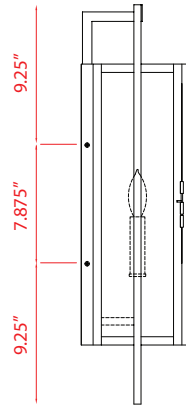

| A |

Back Plate measures:
 5.1" diameter

| B |

| C |

| | Product | Bulbs/Wattage | L/Ext. | W | H | Overall-H | Chain/Rods | Wire L. | Ceiling/Wall Plate |
|---|---------|---------------|--------|--------|--------|-----------|----------------------|---------|--------------------|
| A | 590M-GV | (1) 100W-m | 12.25" | 10.75" | 14" | --- | --- | --- | 5.1" diameter |
| B | 590F-GV | (1) 100W-m | --- | 11" | 10.75" | --- | --- | --- | 5.1" diameter |
| C | 590P-GV | (1) 100W-m | --- | 11" | 10.5" | 94.5" | 6x12"+1x6"+1x3" rods | 110" | 5.1" diameter |

Back Plate measures:
7.87"W x 15"H

| A |

| B |

Fixture "C" is compatible with 533PM-BK.

| C |

Fixture "D" is compatible with SQPM-BK.

| D |

| | Product | Bulbs/Wattage | L/Ext. | W | H | Overall H | Chain | Wire | Ceiling/Wall Plate Size |
|---|--------------|---------------|--------|-------|--------|-----------|-------|------|-------------------------|
| A | 579XXL-BK | (4) 60W-c | 20.5" | 19.5" | 33" | --- | --- | --- | 7.87"W x 15"H |
| B | 579CHXXL-BK | (4) 60W-c | --- | 19.5" | 32.25" | 113" | 72" | 110" | 4.75" diameter |
| C | 579PHXXLR-BK | (4) 60W-c | --- | 19.5" | 34.75" | --- | --- | --- | --- |
| D | 579PHXXLS-BK | (4) 60W-c | --- | 19.5" | 34.25" | --- | --- | --- | --- |

Finish Glass

Black Clear Glass

Back Plate measures:
8.125"W x 18.625"H

| A |

Back Plate measures:
7.125"W x 14.5"H

| B |

Back Plate measures:
6.125"W x 12.625"H

| C |