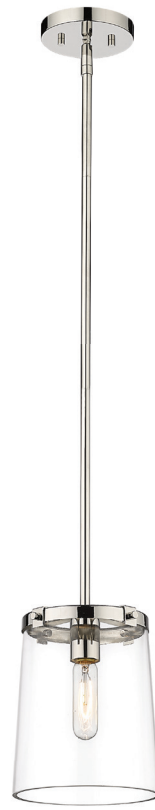

| A |

| B |

| C |

| D |

| | Product | Bulbs/Wattage | L/Ext. | W | H | Overall-H | Chain/Rods | Wire L. | Ceiling/Wall Plate |
|---|-------------|---------------|--------|-------|--------|-----------|------------|---------|--------------------|
| A | 3031-1S-BRZ | (1) 60W-m | 3.75" | 4.5" | 16.75" | --- | --- | --- | 4"x 4" |
| B | 3031-2S-BRZ | (2) 60W-m | 3.75" | 8.25" | 16.75" | --- | --- | --- | 4"x 4" |
| C | 3031-6BRZ | (6) 60W-m | --- | 26" | 36" | 110" | 72" chain | 110" | 5" diameter |
| D | 3031-8BRZ | (8) 60W-m | --- | 33" | 40" | 114" | 72" chain | 110" | 5" diameter |

| P |

| | Product | Bulbs/Wattage | L/Ext. | W | H | Ceiling/Wall Plate |
|---|------------|---------------|--------|--------|-------|--------------------|
| I | 3032-1V-MB | (1) 60W-m | 8" | 6.5" | 9" | 4.75" x 4.75" |
| J | 3032-2V-MB | (2) 60W-m | 8" | 18.25" | 9" | 18.25" x 4.75" |
| K | 3032-3V-MB | (3) 60W-m | 8" | 27.5" | 9" | 27.5" x 4.75" |
| L | 3032-4V-MB | (4) 60W-m | 8" | 37.5" | 9" | 37.5" x 4.75" |
| M | 3032-5V-MB | (5) 60W-m | 8" | 47" | 9" | 47" x 4.75" |
| N | 3032F-MB | (3) 60W-m | --- | 16.5" | 8" | 16.25" diameter |
| O | 3032SF-MB | (3) 60W-m | --- | 16.5" | 13.5" | 5" diameter |
| P | 3032-1S-MB | (1) 60W-m | 7.5" | 6.5" | 26" | 4.75" x 4.75" |

Finish

 Polished Nickel

| A |

| D |

| E |

| B |

| C |

| | Product | Bulbs/Wattage | W | H | Overall-H | Chain/Rods | Wire L. | Ceiling/Wall Plate |
|---|------------|---------------|------|-------|-----------|----------------------|---------|--------------------|
| A | 3032-3PN | (3) 60W-m | 28" | 31.5" | 106" | 72" chain | 110" | 5.25" diameter |
| B | 3032-5PN | (5) 60W-m | 33" | 34.5" | 108" | 72" chain | 110" | 5.25" diameter |
| C | 3032-8PN | (8) 60W-m | 44" | 36" | 158" | 120" chain | 170" | 5.25" diameter |
| D | 3032MP-PN | (1) 60W-m | 7.5" | 11" | 96" | 6x12"+1x6"+1x3" rods | 110" | 4.75" diameter |
| E | 3032P10-PN | (1) 60W-m | 10" | 12" | 98" | 6x12"+1x6"+1x3" rods | 110" | 4.75" diameter |