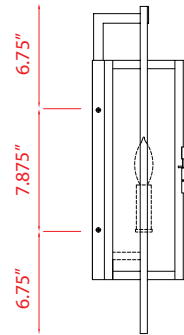

| A |

Back Plate measures:
 5.1" diameter

| B |

| C |

| | Product | Bulbs/Wattage | L/Ext. | W | H | Overall-H | Chain/Rods | Wire L. | Ceiling/Wall Plate |
|---|---------|---------------|--------|--------|--------|-----------|----------------------|---------|--------------------|
| A | 590M-GV | (1) 100W-m | 12.25" | 10.75" | 14" | --- | --- | --- | 5.1" diameter |
| B | 590F-GV | (1) 100W-m | --- | 11" | 10.75" | --- | --- | --- | 5.1" diameter |
| C | 590P-GV | (1) 100W-m | --- | 11" | 10.5" | 94.5" | 6x12"+1x6"+1x3" rods | 110" | 5.1" diameter |

Back Plate measures:
7.87"W x 15"H

| A |

| B |

Fixture "C" is compatible with 533PM-BK.

| C |

Fixture "D" is compatible with SQPM-BK.

| D |

| | Product | Bulbs/Wattage | L/Ext. | W | H | Overall H | Chain | Wire | Ceiling/Wall Plate Size |
|---|--------------|---------------|--------|-------|--------|-----------|-------|------|-------------------------|
| A | 579XXL-BK | (4) 60W-c | 20.5" | 19.5" | 33" | --- | --- | --- | 7.87"W x 15"H |
| B | 579CHXXL-BK | (4) 60W-c | --- | 19.5" | 32.25" | 113" | 72" | 110" | 4.75" diameter |
| C | 579PHXXLR-BK | (4) 60W-c | --- | 19.5" | 34.75" | --- | --- | --- | --- |
| D | 579PHXXLS-BK | (4) 60W-c | --- | 19.5" | 34.25" | --- | --- | --- | --- |

Finish Glass

Black Clear Glass

Back Plate measures:
8.125"W x 18.625"H

| A |

Back Plate measures:
7.125"W x 14.5"H

| B |

Back Plate measures:
6.125"W x 12.625"H

| C |