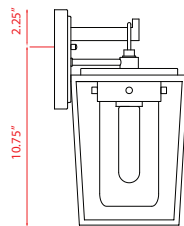

Finish Glass

Black Clear Glass

Back Plate measures:
8.125"W x 18.625"H

| A |

Back Plate measures:
7.125"W x 14.5"H

| B |

Back Plate measures:
6.125"W x 12.625"H

| C |

Back Plate measures:
5.875"W x 7.5"H

| A |

Back Plate measures:
5.125"W x 6.75"H

| B |

Back Plate measures:
5.125"W x 6.75"H

| C |

| D |

Fixture "D" and "E" are compatible with 533PM-BK and 553PM-BK.