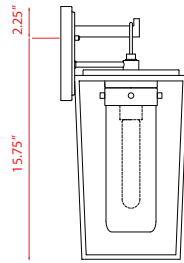

Back Plate measures:
7.87"W x 15"H

| A |

| B |

Fixture "C" is compatible with 533PM-BK.

| C |

Fixture "D" is compatible with SQPM-BK.

| D |

| | Product | Bulbs/Wattage | L/Ext. | W | H | Overall H | Chain | Wire | Ceiling/Wall Plate Size |
|---|--------------|---------------|--------|-------|--------|-----------|-------|------|-------------------------|
| A | 579XXL-BK | (4) 60W-c | 20.5" | 19.5" | 33" | --- | --- | --- | 7.87"W x 15"H |
| B | 579CHXXL-BK | (4) 60W-c | --- | 19.5" | 32.25" | 113" | 72" | 110" | 4.75" diameter |
| C | 579PHXXLR-BK | (4) 60W-c | --- | 19.5" | 34.75" | --- | --- | --- | --- |
| D | 579PHXXLS-BK | (4) 60W-c | --- | 19.5" | 34.25" | --- | --- | --- | --- |

Finish Glass

Black Clear Glass

Back Plate measures:
8.125"W x 18.625"H

| A |

Back Plate measures:
7.125"W x 14.5"H

| B |

Back Plate measures:
6.125"W x 12.625"H

| C |

| | Product | Bulbs/Wattage | L/Ext. | W | H | Ceiling/Wall Plate |
|---|---------|---------------|--------|----|-------|--------------------|
| A | 598B-BK | (3) 60W-c | 6.75" | 9" | 26.5" | 8.125"W x 18.625"H |
| B | 598M-BK | (2) 60W-c | 6" | 8" | 21.5" | 7.125"W x 14.5"H |
| C | 598S-BK | (2) 60W-c | 5.5" | 7" | 18.5" | 6.125"W x 12.625"H |

Back Plate measures:
5.875"W x 7.5"H

| A |

Back Plate measures:
5.125"W x 6.75"H

| B |

Back Plate measures:
5.125"W x 6.75"H

| C |

| D |

Fixture "D" and "E" are compatible with 533PM-BK and 553PM-BK.