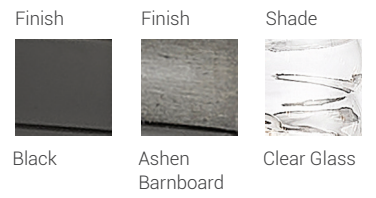

| C |

	Product	Bulbs/Wattage	L/Ext.	W	H	Overall-H	Chain/Rods	Wire L.	Ceiling/Wall Plate
A	588-8BK	(8) 60W-m	---	29"	29.75"	103"	72" chain	110"	5" diameter
B	588-8ABB	(8) 60W-m	---	29"	29.75"	103"	72" chain	110"	5" diameter
C	588-5L-BK	(5) 60W-m	42"	4.5"	10"	141"	8x24"+4x12"+2x6"+2x3" rods	170"	11.75"L x 4.5"W
D	588-5L-ABB	(5) 60W-m	42"	4.5"	10"	141"	8x24"+4x12"+2x6"+2x3" rods	170"	11.75"L x 4.5"W