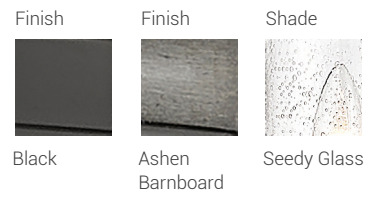

| C |

	Product	Bulbs/Wattage	L/Ext.	W	H	Overall-H	Chain/Rods	Wire L.	Ceiling/Wall Plate
A	589-6BK	(6) 60W-c	---	27.5"	31"	105"	72" chain	110"	5" diameter
B	589-6ABB	(6) 60W-c	---	27.5"	31"	105"	72" chain	110"	5" diameter
C	589-5L-BK	(5) 60W-c	42"	4.5"	10"	141"	8x24"+4x12"+2x6"+2x3" rods	170"	11.75"L x 4.5"W
D	589-5L-ABB	(5) 60W-c	42"	4.5"	10"	141"	8x24"+4x12"+2x6"+2x3" rods	170"	11.75"L x 4.5"W