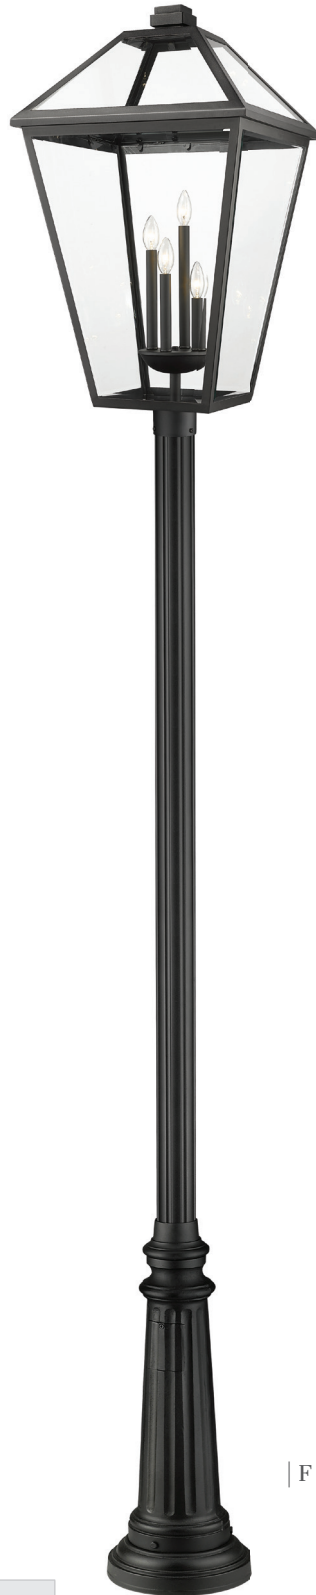

Finish   Glass
Black   Clear Bevelled

| E |

| F |

| G |

	Product	Bulbs/Wattage	W	H
E	579PHXXLS-536P-BK	(4) 60W-c	19.5"	128.25"
F	579PHXXLR-511P-BK	(4) 60W-c	19.5"	129.25"
G	579PHXXLR-564P-BK	(4) 60W-c	19.5"	116.75"

Extra Extra Large Sizes Now Available