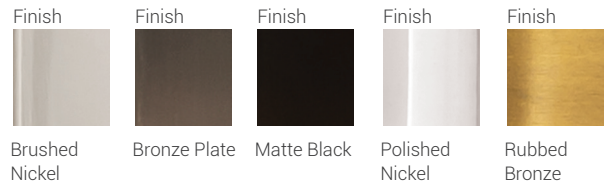

Wentworth

A mix of glass and metal in a streamlined silhouette is a look that always delivers in design. Here, the combination creates an airy fixture, perfect for those craving a sleek yet lively aesthetic. We love multiples of the Wentworth pendant as task lighting over a kitchen island. Available in Rubbed Brass, Matte Black, Polished Nickel, Brushed Nickel and Bronze Plate finishes.