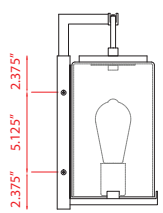

Back Plate measures:  
8"W x 20.875"H

| A |

Back Plate measures:  
6.75"W x 15.125"H

| B |

Back Plate measures:  
5.75"W x 9.875"H

| C |

| D |

| E |