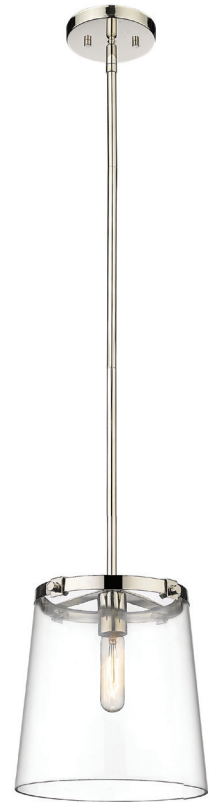

| P |

	Product	Bulbs/Wattage	L/Ext.	W	H	Ceiling/Wall Plate
I	3032-1V-RB	(1) 60W-m	8"	6.5"	9"	4.75" x 4.75"
J	3032-2V-RB	(2) 60W-m	8"	18.25"	9"	18.25" x 4.75"
K	3032-3V-RB	(3) 60W-m	8"	27.5"	9"	27.5" x 4.75"
L	3032-4V-RB	(4) 60W-m	8"	37.5"	9"	37.5" x 4.75"
M	3032-5V-RB	(5) 60W-m	8"	47"	9"	47" x 4.75"
N	3032F-RB	(3) 60W-m	---	16.5"	8"	16.25" diameter
O	3032SF-RB	(3) 60W-m	---	16.5	13.5"	5" diameter
P	3032-1S-RB	(1) 60W-m	7.5"	6.5"	26"	4.75" x 4.75"

These fixtures can NOT be mounted facing down

	Product	Bulbs/Wattage	L/Ext.	W	H	Ceiling/Wall Plate
I	3032-1V-MB	(1) 60W-m	8"	6.5"	9"	4.75" x 4.75"
J	3032-2V-MB	(2) 60W-m	8"	18.25"	9"	18.25" x 4.75"
K	3032-3V-MB	(3) 60W-m	8"	27.5"	9"	27.5" x 4.75"
L	3032-4V-MB	(4) 60W-m	8"	37.5"	9"	37.5" x 4.75"
M	3032-5V-MB	(5) 60W-m	8"	47"	9"	47" x 4.75"
N	3032F-MB	(3) 60W-m	---	16.5"	8"	16.25" diameter
O	3032SF-MB	(3) 60W-m	---	16.5"	13.5"	5" diameter
P	3032-1S-MB	(1) 60W-m	7.5"	6.5"	26"	4.75" x 4.75"

Finish  
  
 Polished Nickel

| A |

| D |

| E |

| B |

| C |

	Product	Bulbs/Wattage	W	H	Overall-H	Chain/Rods	Wire L.	Ceiling/Wall Plate
A	3032-3PN	(3) 60W-m	28"	31.5"	106"	72" chain	110"	5.25" diameter
B	3032-5PN	(5) 60W-m	33"	34.5"	108"	72" chain	110"	5.25" diameter
C	3032-8PN	(8) 60W-m	44"	36"	158"	120" chain	170"	5.25" diameter
D	3032MP-PN	(1) 60W-m	7.5"	11"	96"	6x12"+1x6"+1x3" rods	110"	4.75" diameter
E	3032P10-PN	(1) 60W-m	10"	12"	98"	6x12"+1x6"+1x3" rods	110"	4.75" diameter