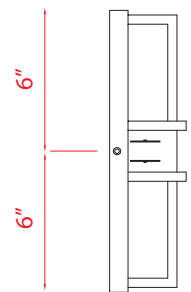

Back Plate measures:
6.25"W x 12"H

| C |

Color Temperature - **2700K**
CRI (Color Rendering Index) **>90**
Replaceable components

	Product	Source/Wattage	Source Lumens	Delivered Lumens	CCT	CRI	L/Ext.	W	H	Wall Plate Size
A	577B-BK-LED	(2) 12W LED	2040	420	2700K	>90	3.25"	8"	24"	8"W x 24"H
B	577M-BK-LED	(2) 10W LED	1700	350	2700K	>90	3.25"	7"	18"	7"W x 18"H
C	577S-BK-LED	(2) 8W LED	1360	300	2700K	>90	3.25"	6.25"	12"	6.25"W x 12"H