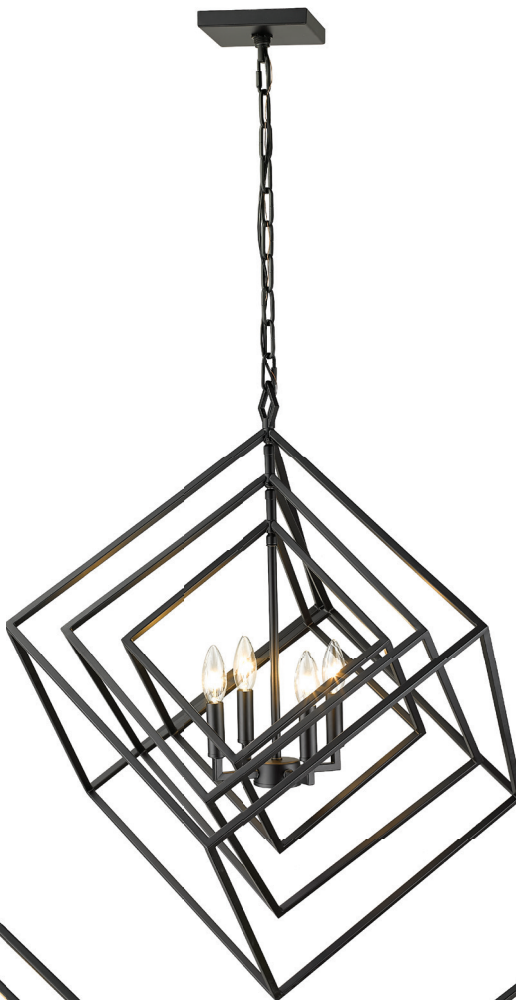

Finish

Matte Black

| C |

	Product	Bulbs/Wattage	W	H	Overall-H	Chain/Rods	Wire L.	Ceiling/Wall Plate
A	457MP-MB	(1) 100W-m	12"	12.5"	91.75"	5x12" + 1x6" + 1x3" rods	110"	5.5" x 5.5"
B	457-3MB	(3) 60W-c	23"	25"	98.75"	72" chain	110"	5.5" x 5.5"
C	457-4MB	(4) 60W-c	29.5"	31.5"	105.25"	72" chain	110"	5.5" x 5.5"
D	457-6MB	(6) 60W-c	35.5"	38"	111.75"	72" chain	110"	5.5" x 5.5"