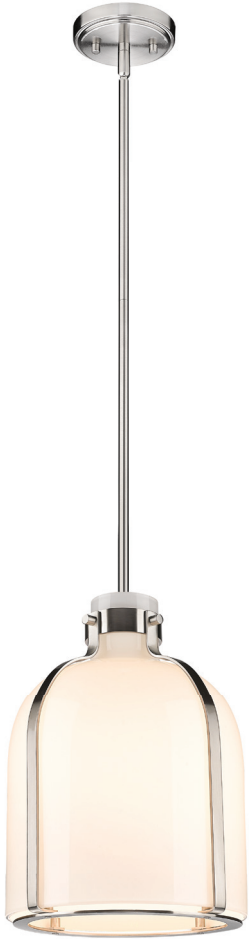

| E |

| F |

| G |

| H |

	Product	Bulbs/Wattage	W	H	Overall-H	Chain/Rods	Wire L.	Ceiling/Wall Plate
E	817-12BN	(1) 100W-m	12"	16"	97.5"	6x12"+1x6"+1x3" rods	110"	5" diameter
F	817-12MB	(1) 100W-m	12"	16"	97.5"	6x12"+1x6"+1x3" rods	110"	5" diameter
G	817-12PN	(1) 100W-m	12"	16"	97.5"	6x12"+1x6"+1x3" rods	110"	5" diameter
H	817-12RB	(1) 100W-m	12"	16"	97.5"	6x12"+1x6"+1x3" rods	110"	5" diameter

# Pearson

Industrial retro-inspired styling receives a fresh update with our Pearson Collection of caged pendants, now available in two sizes. The choice in shade – either lightly seeded glass or a glossy white milk glass – will bring distinctively different design character along with the selected finish: Matte Black, Rubbed Brass, Polished Nickel, and Brushed Nickel.