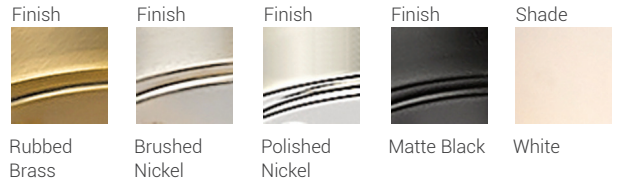

| D |

	Product	Bulbs/Wattage	L/Ext.	W	H	Overall-H	Chain/Rods	Wire L.	Ceiling/Wall Plate
A	3033-5RB	(5) 60W-c	---	28"	25.5"	110"	6x12"+1x6"+1x3" rods	110"	5.1"
B	3033-6RB	(6) 60W-c	---	38"	25.5"	155.5"	4x24"+2x12"+1x6"+1x3" rods	170"	5.1"
C	3033-1S-RB	(1) 60W-c	7"	5.5"	24"	---	---	---	5.1"
D	3033-9RB	(9) 60W-c	---	38"	38.75"	168.75"	4x24"+2x12"+1x6"+1x3" rods	170"	5.1"
E	3033-2S-RB	(2) 60W-c	7"	13.75"	24"	---	---	---	5.1"
F	3033-2L-RB	(2) 60W-c	19"	5.5"	24"	108"	6x12"+1x6"+1x3" rods	110"	5.1"
G	3033-5L-RB	(5) 60W-c	51"	5.5"	24"	160"	2 x 120" chain	110"	15" L X 5" W