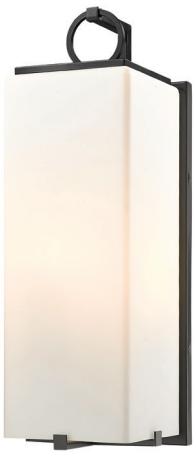

Sana

The Sana Collection of outdoor fixtures offers a fresh update of a timeless design with fine craftsmanship. The long rectangular glass shades are offered in a choice of artisanal clear glass or opal glass, both of which are paired with a dramatic Matte Black finish for visual drama.

Back Plate measures:
8"W x 20.875"H

| A |