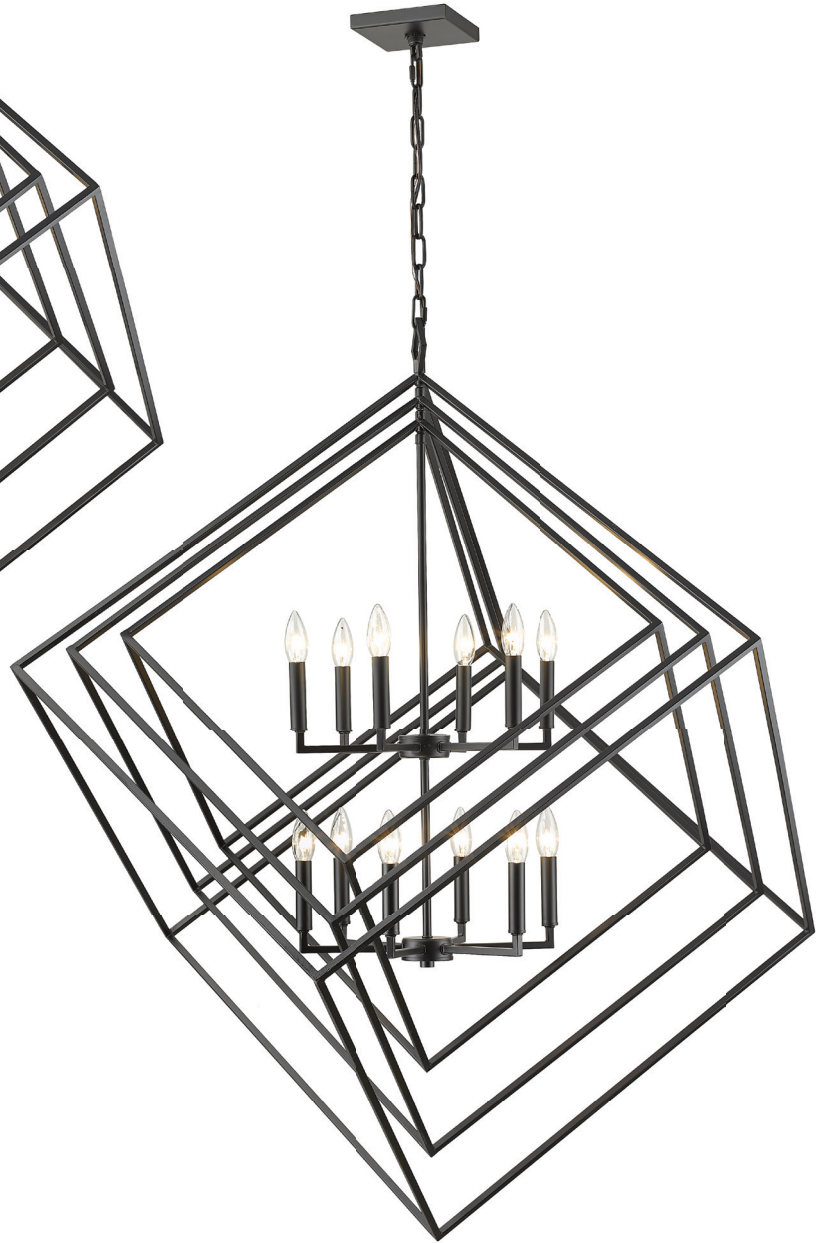

| F |

	Product	Bulbs/Wattage	W	H	Overall-H	Chain/Rods	Wire L.	Ceiling/Wall Plate
E	457-10MB	(10) 60W-c	41.5"	44.5"	118.25"	72" chain	110"	5.5" x 5.5"
F	457-12MB	(12) 60W-c	47.5"	50.5"	124.25"	72" chain	110"	5.5" x 5.5"