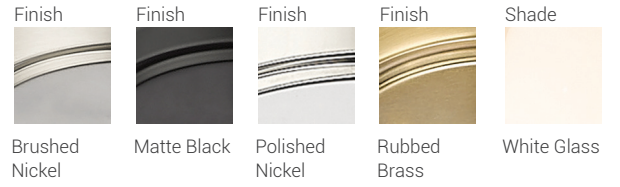

| E |

	Product	Bulbs/Wattage	W	H	Overall-H	Chain/Rods	Wire L.	Ceiling/Wall Plate
E	818-12BN	(1) 100W-m	12.25"	16.5"	98"	6x12"+1x6"+1x3" rods	110"	5" diameter
F	818-12MB	(1) 100W-m	12.25"	16.5"	98"	6x12"+1x6"+1x3" rods	110"	5" diameter
G	818-12PN	(1) 100W-m	12.25"	16.5"	98"	6x12"+1x6"+1x3" rods	110"	5" diameter
H	818-12RB	(1) 100W-m	12.25"	16.5"	98"	6x12"+1x6"+1x3" rods	110"	5" diameter