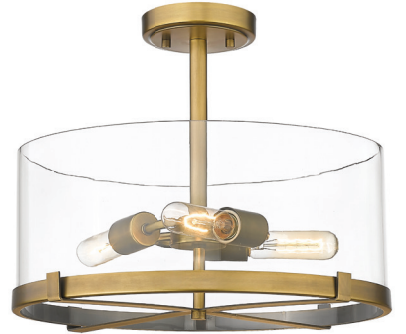

These fixtures can NOT be mounted facing down

| O |

	Product	Bulbs/Wattage	L/Ext.	W	H	Ceiling/Wall Plate
I	3032-1V-RB	(1) 60W-m	8"	6.5"	9"	4.75" x 4.75"
J	3032-2V-RB	(2) 60W-m	8"	18.25"	9"	18.25" x 4.75"
K	3032-3V-RB	(3) 60W-m	8"	27.5"	9"	27.5" x 4.75"
L	3032-4V-RB	(4) 60W-m	8"	37.5"	9"	37.5" x 4.75"
M	3032-5V-RB	(5) 60W-m	8"	47"	9"	47" x 4.75"
N	3032F-RB	(3) 60W-m	---	16.5"	8"	16.25" diameter
O	3032SF-RB	(3) 60W-m	---	16.5	13.5"	5" diameter
P	3032-1S-RB	(1) 60W-m	7.5"	6.5"	26"	4.75" x 4.75"