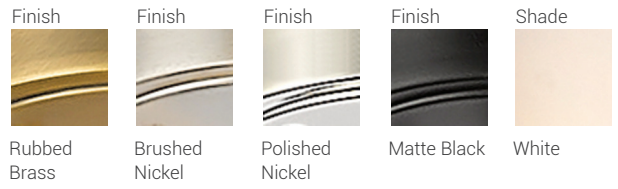

| A |

	Product	Bulbs/Wattage	W	H	Overall-H	Chain/Rods	Wire L.	Ceiling/Wall Plate
A	3033-5BN	(5) 60W-c	28"	25.5"	110"	6x12"+1x6"+1x3" rods	110"	5.1" diameter
B	3033-6BN	(6) 60W-c	38"	25.5"	155.5"	4x24"+2x12"+1x6"+1x3" rods	170"	5.1" diameter
C	3033-9BN	(9) 60W-c	38"	38.75"	168.75"	4x24"+2x12"+1x6"+1x3" rods	170"	5.1" diameter