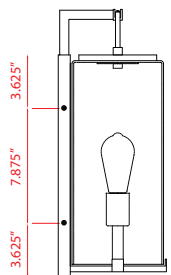

# 500 Direct Burial Post

3" diameter Aluminum Post, available in Black

Finish

Black

| A |

| B |

	Product	Bulbs/Wattage	W	H
A	500P120-BK	---	3"	120"
B	500P96-BK	---	3"	96"

Cut post to desired height.  
Height measurement includes portion to be buried.

Back Plate measures:  
8"W x 20.875"H

| A |

Back Plate measures:  
6.75"W x 15.125"H

| B |

Back Plate measures:  
5.75"W x 9.875"H

| C |

| D |

| E |