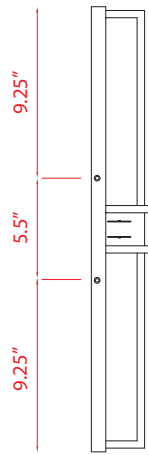

Back Plate measures:
8"W x 24"H

| A |