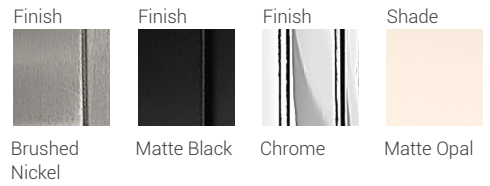

| A |

	Product	Bulbs/Wattage	L/ext.	W	H	Wall Plate Size
A	1939-1S-BN	(1) 100W-c	6"	5"	7.75"	4.52" x 7.68"
B	1939-2V-BN	(2) 100W-c	6"	16"	7.75"	7.1" x 4.52"
C	1939-3V-BN	(3) 100W-c	6"	22"	7.75"	7.1" x 4.52"
D	1939-4V-BN	(4) 100W-c	6"	28"	7.75"	7.1" x 4.52"
E	1939-5V-BN	(5) 100W-c	6"	38"	7.75"	7.1" x 4.52"

These fixtures can be mounted up or down