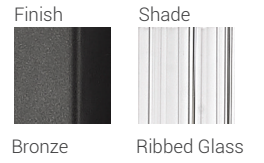

[C]

	Product	Bulbs/Wattage	L/Ext.	W	H	Overall-H	Chain/Rods	Wire L.	Ceiling/Wall Plate
A	3031-1S-BRZ	(1) 60W-m	3.75"	4.5"	16.75"	---	---	---	4"x 4"
B	3031-2S-BRZ	(2) 60W-m	3.75"	8.25"	16.75"	---	---	---	4"x 4"
C	3031-6BRZ	(6) 60W-m	---	26"	36"	110"	72" chain	110"	5" diameter
D	3031-8BRZ	(8) 60W-m	---	33"	40"	114"	72" chain	110"	5" diameter