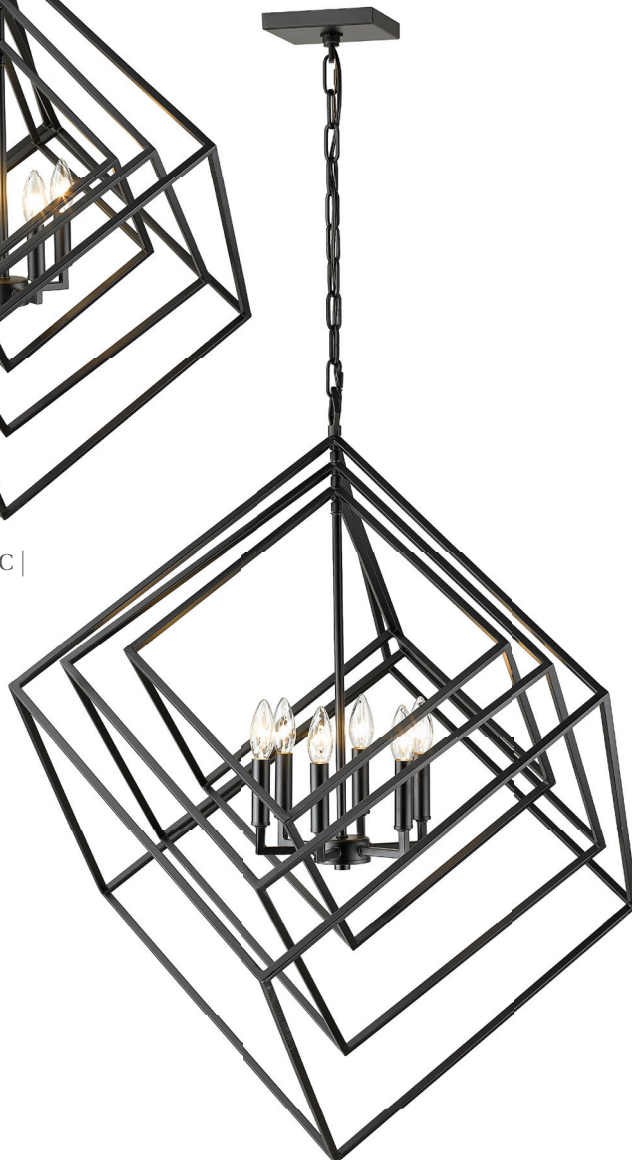

Finish  
  
 Matte Black

| A |

| B |

| C |

| D |

	Product	Bulbs/Wattage	W	H	Overall-H	Chain/Rods	Wire L.	Ceiling/Wall Plate
A	457MP-MB	(1) 100W-m	12"	12.5"	91.75"	5x12" + 1x6" + 1x3" rods	110"	5.5" x 5.5"
B	457-3MB	(3) 60W-c	23"	25"	98.75"	72" chain	110"	5.5" x 5.5"
C	457-4MB	(4) 60W-c	29.5"	31.5"	105.25"	72" chain	110"	5.5" x 5.5"
D	457-6MB	(6) 60W-c	35.5"	38"	111.75"	72" chain	110"	5.5" x 5.5"