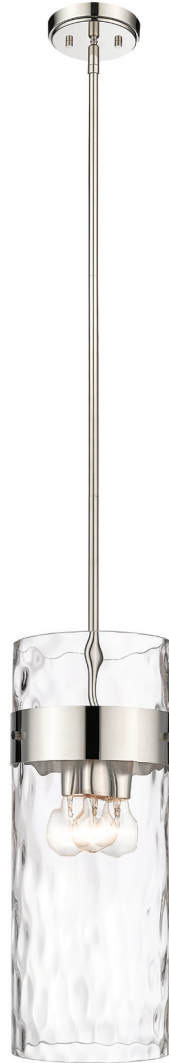

Fontaine

Understated elegance is the foundation of the Fontaine Collection with its bold jewelry cuff banding and thick waterglass shades with rich waves that softly diffuse the light. Available as vanity lights, pendants, and wall sconces, Fontaine fixtures take on a different style persona depending on the size and finish selected. Several sizes are offered, along with a rich array of finishes in Matte Black, Rubbed Brass, Brushed Nickel, and Polished Nickel.

| D |

	Product	Bulbs/Wattage	L/Ext.	W	H	Overall-H	Chain/Rods	Wire L.	Ceiling/Wall Plate
A	3035-1SL-PN	(1) 60W-m	7.75"	6.5"	15.5"	---	---	---	5.1" diameter
B	3035-1SS-PN	(1) 60W-m	6.5"	5.5"	14"	---	---	---	5.1" diameter
C	3035P6-PN	(1) 60W-m	---	6.5"	15"	93.5"	6x12"+1x6"+1x3" rods	110"	5.1" diameter
D	3035P9-PN	(3) 60W-m	---	9"	20"	97.5"	6x12"+1x6"+1x3" rods	110"	5.1" diameter
E	3035P12-PN	(4) 60W-m	---	13"	24.5"	101.5"	6x12"+1x6"+1x3" rods	110"	5.1" diameter