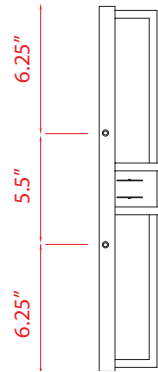

Back Plate measures:
7"W x 18"H

| B |