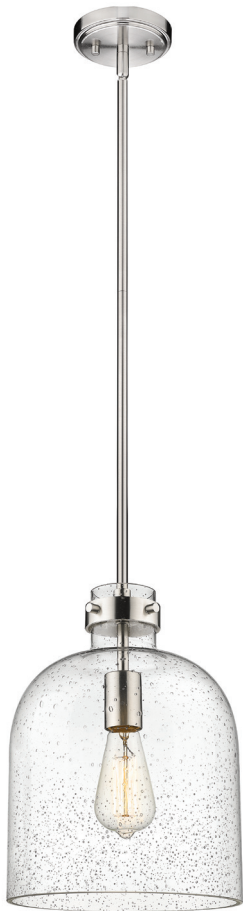

Pearson

Industrial retro-inspired styling receives a fresh update with our Pearson Collection of caged pendants, now available in two sizes. The choice in shade – either lightly seeded glass or a glossy white milk glass – will bring distinctively different design character along with the selected finish: Matte Black, Rubbed Brass, Polished Nickel, and Brushed Nickel.

| A |