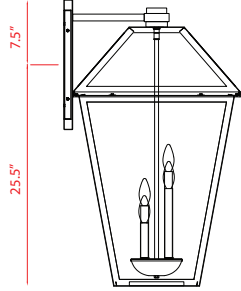

Finish
Outdoor
Rubbed
Bronze

Glass
Seedy Glass

Back Plate measures:
7.87"W x 15"H

| A |