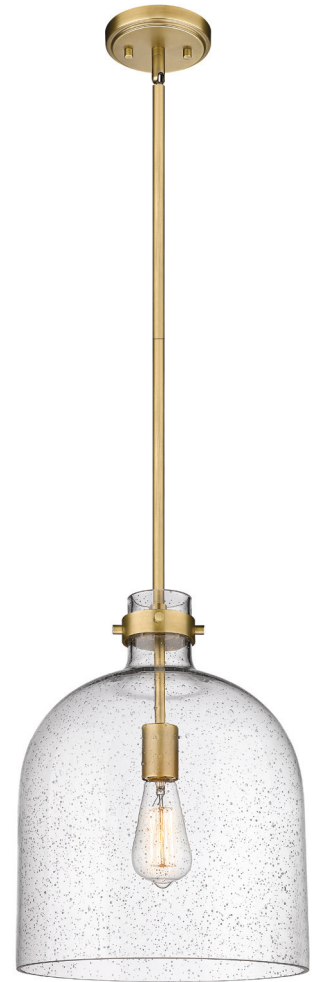

| H |

	Product	Bulbs/Wattage	W	H	Overall-H	Chain/Rods	Wire L.	Ceiling/Wall Plate
E	817-12BN	(1) 100W-m	12"	16"	97.5"	6x12"+1x6"+1x3" rods	110"	5" diameter
F	817-12MB	(1) 100W-m	12"	16"	97.5"	6x12"+1x6"+1x3" rods	110"	5" diameter
G	817-12PN	(1) 100W-m	12"	16"	97.5"	6x12"+1x6"+1x3" rods	110"	5" diameter
H	817-12RB	(1) 100W-m	12"	16"	97.5"	6x12"+1x6"+1x3" rods	110"	5" diameter