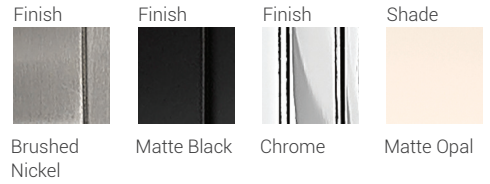

| K |

	Product	Bulbs/Wattage	L/ext.	W	H	Wall Plate Size
K	1939-1S-CH	(1) 100W-c	6"	5"	7.75"	4.52" x 7.68"
L	1939-2V-CH	(2) 100W-c	6"	16"	7.75"	7.1" x 4.52"
M	1939-3V-CH	(3) 100W-c	6"	22"	7.75"	7.1" x 4.52"
N	1939-4V-CH	(4) 100W-c	6"	28"	7.75"	7.1" x 4.52"
O	1939-5V-CH	(5) 100W-c	6"	38"	7.1" x 4.52"	

These fixtures can be mounted up or down

| L |

| M |

| N |

| O |