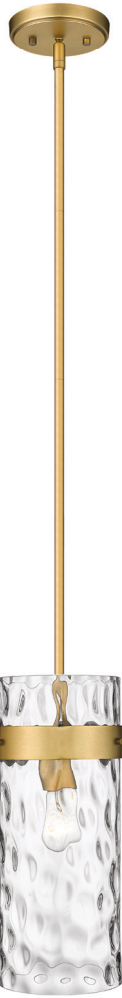

Fontaine

Understated elegance is the foundation of the Fontaine Collection with its bold jewelry cuff banding and thick waterglass shades with rich waves that softly diffuse the light. Available as vanity lights, pendants, and wall sconces, Fontaine fixtures take on a different style persona depending on the size and finish selected. Several sizes are offered, along with a rich array of finishes in Matte Black, Rubbed Brass, Brushed Nickel, and Polished Nickel.

| C |

	Product	Bulbs/Wattage	L/Ext.	W	H	Overall-H	Chain/Rods	Wire L.	Ceiling/Wall Plate
A	3035-1SL-RB	(1) 60W-m	7.75"	6.5"	15.5"	---	---	---	5.1" diameter
B	3035-1SS-RB	(1) 60W-m	6.5"	5.5"	14"	---	---	---	5.1" diameter
C	3035P6-RB	(1) 60W-m	---	6.5"	15"	93.5"	6x12"+1x6"+1x3" rods	110"	5.1" diameter
D	3035P9-RB	(3) 60W-m	---	9"	20"	97.5"	6x12"+1x6"+1x3" rods	110"	5.1" diameter
E	3035P12-RB	(4) 60W-m	---	13"	24.5"	101.5"	6x12"+1x6"+1x3" rods	110"	5.1" diameter