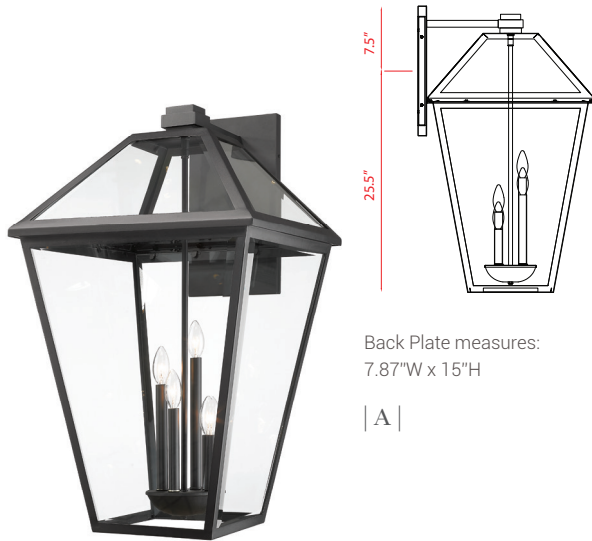

Talbot

Extra, Extra- large size additions to this successful collection. Transitional-style frame with bold glass panels make this a truly timeless collection. Offered in wall mount, pendants and even post lights, The Talbot family is available in two finishes, Midnight Black with Clear beveled glass panels or Outdoor Rubbed Bronze with Seeded Glass Panels." See the rest of this collection for other size choices.

Back Plate measures:
7.87"W x 15"H

| A |