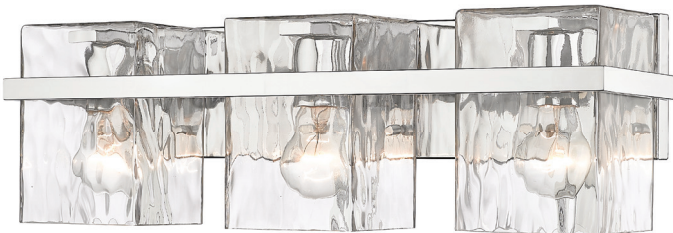

These fixtures can be mounted up or down

| B |

| C |

| D |

| E |

| F |

	Product	Bulbs/Wattage	L/ext.	W	H	Wall Plate Size
F	1938-1S-CH	(1) 100W-m	5.5"	5.5"	7"	4.92" x 4.52"
G	1938-2V-CH	(2) 100W-m	5.5"	14.25"	7"	13.5" x 4.52"
H	1938-3V-CH	(3) 100W-m	5.5"	22.25"	7"	21.5" x 4.52"
I	1938-4V-CH	(4) 100W-m	5.5"	29.25"	7"	28.5" x 4.52"
J	1938-5V-CH	(5) 100W-m	5.5"	36.25"	7"	35.5" x 4.52"

| G |

These fixtures can be mounted up or down

| H |

| I |

| J |

| K |

	Product	Bulbs/Wattage	L/ext.	W	H	Wall Plate Size
K	1938-1S-MB	(1) 100W-m	5.5"	5.5"	7"	4.92" x 4.52"
L	1938-2V-MB	(2) 100W-m	5.5"	14.25"	7"	13.5" x 4.52"
M	1938-3V-MB	(3) 100W-m	5.5"	22.25"	7"	21.5" x 4.52"
N	1938-4V-MB	(4) 100W-m	5.5"	29.25"	7"	28.5" x 4.52"
O	1938-5V-MB	(5) 100W-m	5.5"	36.25"	7"	35.5" x 4.52"