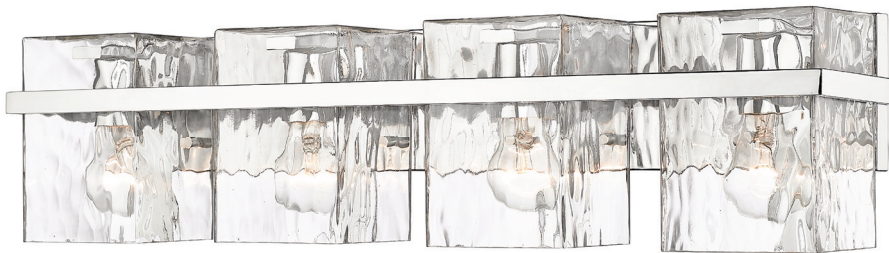

These fixtures can be mounted up or down

| B |

| C |

| D |

| E |

| F |

	Product	Bulbs/Wattage	L/ext.	W	H	Wall Plate Size
F	1938-1S-CH	(1) 100W-m	5.5"	5.5"	7"	4.92" x 4.52"
G	1938-2V-CH	(2) 100W-m	5.5"	14.25"	7"	13.5" x 4.52"
H	1938-3V-CH	(3) 100W-m	5.5"	22.25"	7"	21.5" x 4.52"
I	1938-4V-CH	(4) 100W-m	5.5"	29.25"	7"	28.5" x 4.52"
J	1938-5V-CH	(5) 100W-m	5.5"	36.25"	7"	35.5" x 4.52"

| G |

These fixtures can be mounted up or down

| H |

| I |

| J |

| K |

	Product	Bulbs/Wattage	L/ext.	W	H	Wall Plate Size
K	1938-1S-MB	(1) 100W-m	5.5"	5.5"	7"	4.92" x 4.52"
L	1938-2V-MB	(2) 100W-m	5.5"	14.25"	7"	13.5" x 4.52"
M	1938-3V-MB	(3) 100W-m	5.5"	22.25"	7"	21.5" x 4.52"
N	1938-4V-MB	(4) 100W-m	5.5"	29.25"	7"	28.5" x 4.52"
O	1938-5V-MB	(5) 100W-m	5.5"	36.25"	7"	35.5" x 4.52"