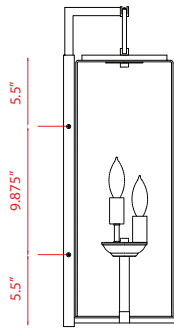

Back Plate measures:  
8"W x 20.875"H

| A |

Back Plate measures:  
6.75"W x 15.125"H

| B |

Back Plate measures:  
5.75"W x 9.875"H

| C |

| D |

| E |