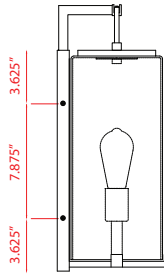

Back Plate measures:  
8"W x 20.875"H

| A |

Back Plate measures:  
6.75"W x 15.125"H

| B |

Back Plate measures:  
5.75"W x 9.875"H

| C |

| D |

| E |