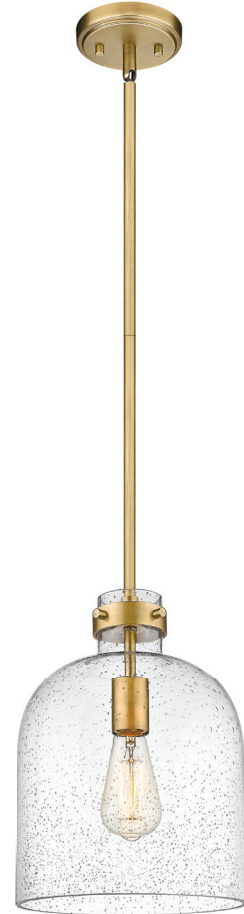

| D |

	Product	Bulbs/Wattage	W	H	Overall-H	Chain/Rods	Wire L.	Ceiling/Wall Plate
A	817-9BN	(1) 100W-m	9.5"	13"	94.5"	6x12"+1x6"+1x3" rods	110"	5" diameter
B	817-9MB	(1) 100W-m	9.5"	13"	94.5"	6x12"+1x6"+1x3" rods	110"	5" diameter
C	817-9PN	(1) 100W-m	9.5"	13"	94.5"	6x12"+1x6"+1x3" rods	110"	5" diameter
D	817-9RB	(1) 100W-m	9.5"	13"	94.5"	6x12"+1x6"+1x3" rods	110"	5" diameter