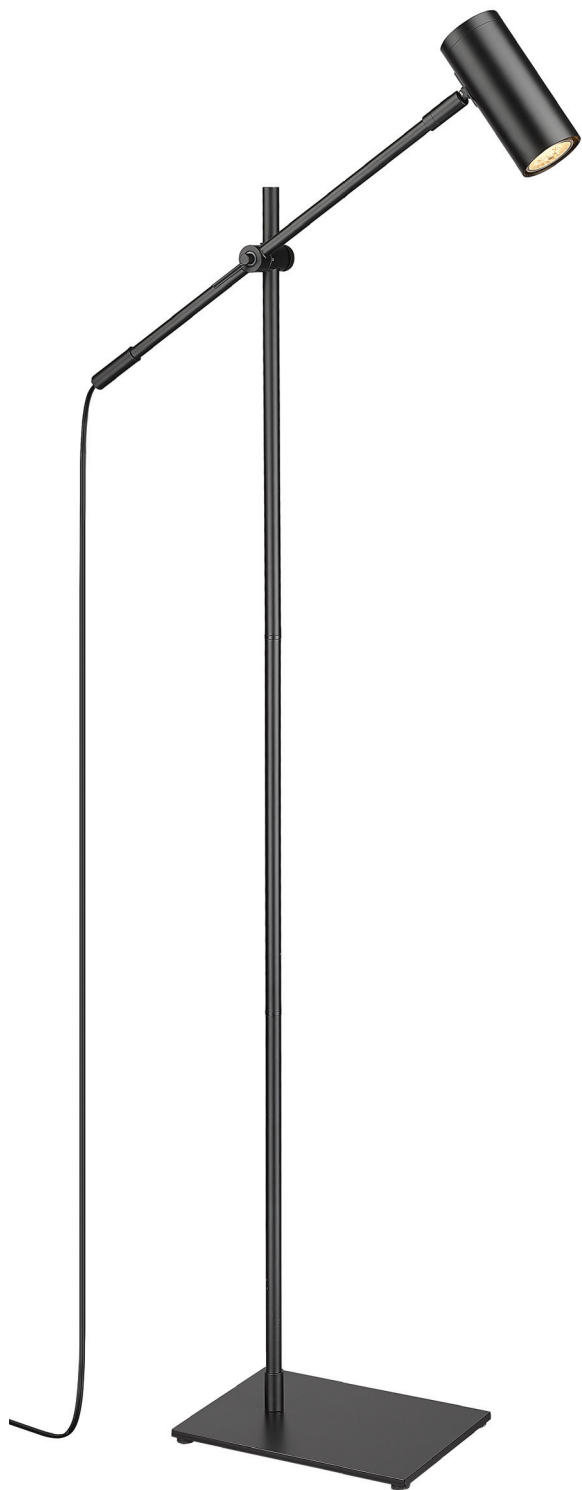

Finish

Matte Black

| A |