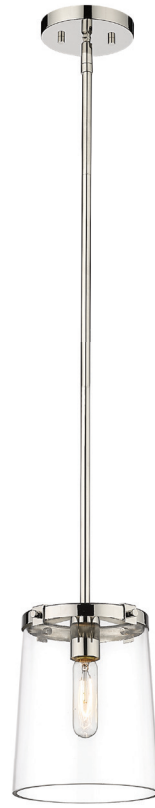

These fixtures can NOT be mounted facing down

	Product	Bulbs/Wattage	L/Ext.	W	H	Ceiling/Wall Plate
I	3032-1V-MB	(1) 60W-m	8"	6.5"	9"	4.75" x 4.75"
J	3032-2V-MB	(2) 60W-m	8"	18.25"	9"	18.25" x 4.75"
K	3032-3V-MB	(3) 60W-m	8"	27.5"	9"	27.5" x 4.75"
L	3032-4V-MB	(4) 60W-m	8"	37.5"	9"	37.5" x 4.75"
M	3032-5V-MB	(5) 60W-m	8"	47"	9"	47" x 4.75"
N	3032F-MB	(3) 60W-m	---	16.5"	8"	16.25" diameter
O	3032SF-MB	(3) 60W-m	---	16.5"	13.5"	5" diameter
P	3032-1S-MB	(1) 60W-m	7.5"	6.5"	26"	4.75" x 4.75"

Finish  
  
 Polished Nickel

| A |

| D |

| E |

| B |

| C |

	Product	Bulbs/Wattage	W	H	Overall-H	Chain/Rods	Wire L.	Ceiling/Wall Plate
A	3032-3PN	(3) 60W-m	28"	31.5"	106"	72" chain	110"	5.25" diameter
B	3032-5PN	(5) 60W-m	33"	34.5"	108"	72" chain	110"	5.25" diameter
C	3032-8PN	(8) 60W-m	44"	36"	158"	120" chain	170"	5.25" diameter
D	3032MP-PN	(1) 60W-m	7.5"	11"	96"	6x12"+1x6"+1x3" rods	110"	4.75" diameter
E	3032P10-PN	(1) 60W-m	10"	12"	98"	6x12"+1x6"+1x3" rods	110"	4.75" diameter