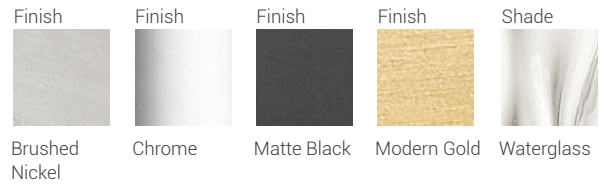

| L |

These fixtures can be mounted up or down

| M |

| N |

| O |

| P |

| Q |

	Product	Bulbs/Wattage	L/ext.	W	H	Wall Plate Size
P	1938-1S-MGLD	(1) 100W-m	5.5"	5.5"	7"	4.92" x 4.52"
Q	1938-2V-MGLD	(2) 100W-m	5.5"	14.25"	7"	13.5" x 4.52"
R	1938-3V-MGLD	(3) 100W-m	5.5"	22.25"	7"	21.5" x 4.52"
S	1938-4V-MGLD	(4) 100W-m	5.5"	29.25"	7"	28.5" x 4.52"
T	1938-5V-MGLD	(5) 100W-m	5.5"	36.25"	7"	35.5" x 4.52"