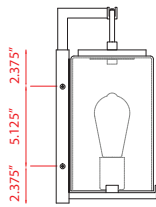

Back Plate measures:  
8"W x 20.875"H

| A |

Back Plate measures:  
6.75"W x 15.125"H

| B |

Back Plate measures:  
5.75"W x 9.875"H

| C |

| D |

| E |