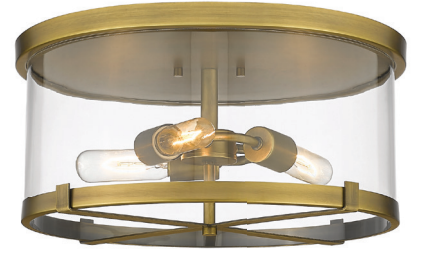

These fixtures can NOT be mounted facing down

| N |

	Product	Bulbs/Wattage	L/Ext.	W	H	Ceiling/Wall Plate
I	3032-1V-RB	(1) 60W-m	8"	6.5"	9"	4.75" x 4.75"
J	3032-2V-RB	(2) 60W-m	8"	18.25"	9"	18.25" x 4.75"
K	3032-3V-RB	(3) 60W-m	8"	27.5"	9"	27.5" x 4.75"
L	3032-4V-RB	(4) 60W-m	8"	37.5"	9"	37.5" x 4.75"
M	3032-5V-RB	(5) 60W-m	8"	47"	9"	47" x 4.75"
N	3032F-RB	(3) 60W-m	---	16.5"	8"	16.25" diameter
O	3032SF-RB	(3) 60W-m	---	16.5	13.5"	5" diameter
P	3032-1S-RB	(1) 60W-m	7.5"	6.5"	26"	4.75" x 4.75"