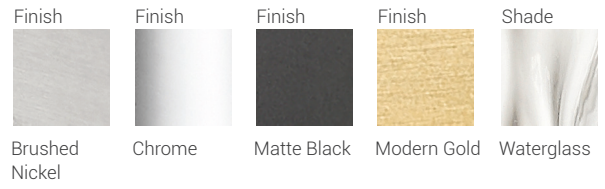

These fixtures can be mounted up or down

| B |

| C |

| D |

| E |

| F |

	Product	Bulbs/Wattage	L/ext.	W	H	Wall Plate Size
F	1938-1S-CH	(1) 100W-m	5.5"	5.5"	7"	4.92" x 4.52"
G	1938-2V-CH	(2) 100W-m	5.5"	14.25"	7"	13.5" x 4.52"
H	1938-3V-CH	(3) 100W-m	5.5"	22.25"	7"	21.5" x 4.52"
I	1938-4V-CH	(4) 100W-m	5.5"	29.25"	7"	28.5" x 4.52"
J	1938-5V-CH	(5) 100W-m	5.5"	36.25"	7"	35.5" x 4.52"