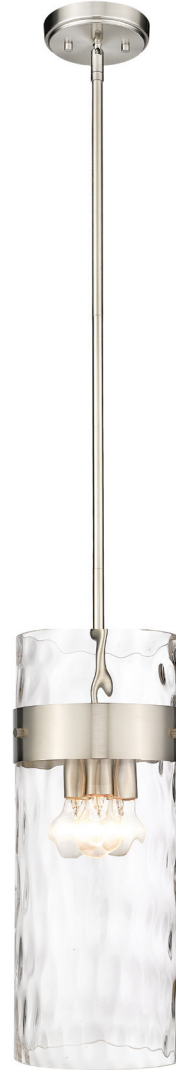

Fontaine

Understated elegance is the foundation of the Fontaine Collection with its bold jewelry cuff banding and thick waterglass shades with rich waves that softly diffuse the light. Available as vanity lights, pendants, and wall sconces, Fontaine fixtures take on a different style persona depending on the size and finish selected. Several sizes are offered, along with a rich array of finishes in Matte Black, Rubbed Brass, Brushed Nickel, and Polished Nickel.

| D |

	Product	Bulbs/Wattage	L/Ext.	W	H	Overall-H	Chain/Rods	Wire L.	Ceiling/Wall Plate
A	3035-1SL-BN	(1) 60W-m	7.75"	6.5"	15.5"	---	---	---	5.1" diameter
B	3035-1SS-BN	(1) 60W-m	6.5"	5.5"	14"	---	---	---	5.1" diameter
C	3035P6-BN	(1) 60W-m	---	6.5"	15"	93.5"	6x12"+1x6"+1x3" rods	110"	5.1" diameter
D	3035P9-BN	(3) 60W-m	---	9"	20"	97.5"	6x12"+1x6"+1x3" rods	110"	5.1" diameter
E	3035P12-BN	(4) 60W-m	---	13"	24.5"	101.5"	6x12"+1x6"+1x3" rods	110"	5.1" diameter