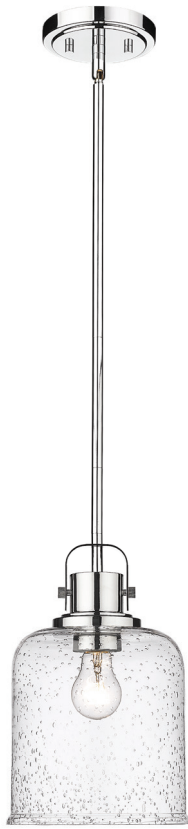

| A |

These fixtures can be mounted up or down

	Product	Bulbs/Wattage	L/Ext.	W	H	Overall-H	Chain/Rods	Wire L.	Ceiling/Wall Plate
A	340P8-CH	(1) 100W-m	---	8"	12.5"	96.25"	6x12"+1x6"+1x3" rods	110"	5.25" diameter
B	340P12-CH	(1) 100W-m	---	12"	18.25"	102"	6x12"+1x6"+1x3" rods	110"	5.25" diameter
C	340F1-CH	(1) 60W-m	---	5.25"	9.5"	---	---	---	5.25" diameter
D	340-1S-CH	(1) 100W-m	7"	5.25"	9.5"	---	---	---	5.25" diameter
E	340-2V-CH	(2) 100W-m	6"	14.5"	9.5"	---	---	---	5.25" diameter
F	340-3V-CH	(3) 100W-m	6"	22"	9.5"	---	---	---	5.25" diameter
G	340-4V-CH	(4) 100W-m	6"	28"	9.5"	---	---	---	5.25" diameter
H	340-5V-CH	(5) 100W-m	6"	35"	9.5"	---	---	---	5.25" diameter