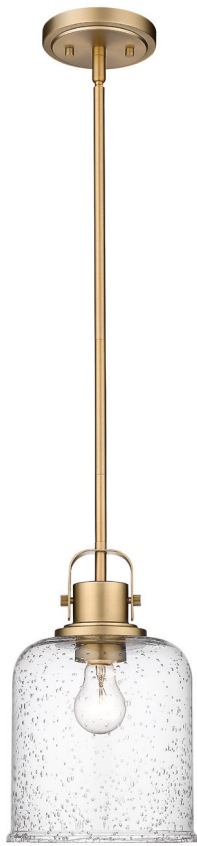

| H |

	Product	Bulbs/Wattage	L/Ext.	W	H	Overall-H	Chain/Rods	Wire L.	Ceiling/Wall Plate
A	340P8-CH	(1) 100W-m	---	8"	12.5"	96.25"	6x12"+1x6"+1x3" rods	110"	5.25" diameter
B	340P12-CH	(1) 100W-m	---	12"	18.25"	102"	6x12"+1x6"+1x3" rods	110"	5.25" diameter
C	340F1-CH	(1) 60W-m	---	5.25"	9.5"	---	---	---	5.25" diameter
D	340-1S-CH	(1) 100W-m	7"	5.25"	9.5"	---	---	---	5.25" diameter
E	340-2V-CH	(2) 100W-m	6"	14.5"	9.5"	---	---	---	5.25" diameter
F	340-3V-CH	(3) 100W-m	6"	22"	9.5"	---	---	---	5.25" diameter
G	340-4V-CH	(4) 100W-m	6"	28"	9.5"	---	---	---	5.25" diameter
H	340-5V-CH	(5) 100W-m	6"	35"	9.5"	---	---	---	5.25" diameter

Finish      Shade  
        
 Heirloom Gold      Seedy Glass

| A |

| C |

| B |

These fixtures can be mounted up or down

| D |

| E |

| F |