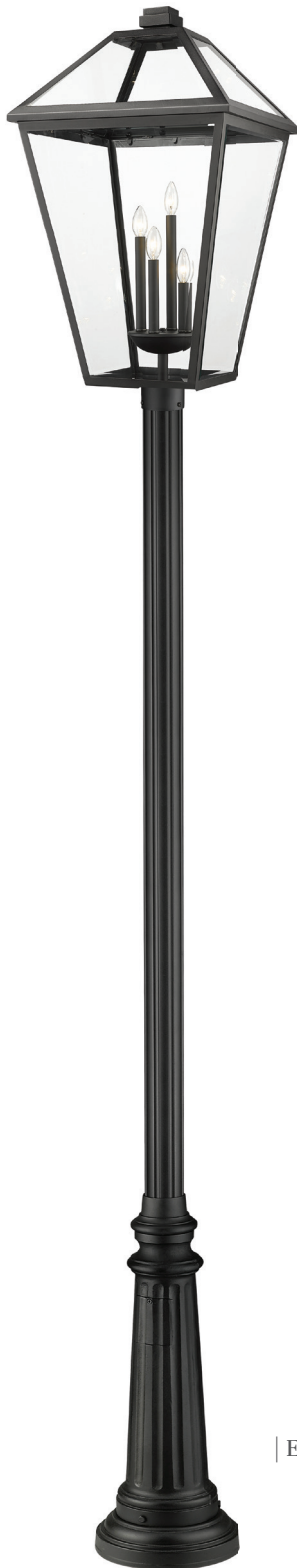

Extra Extra Large Sizes Now Available

| E |

| F |

	Product	Bulbs/Wattage	W	H
E	579PHLXR-511P-BK	(4) 60W-c	19.5"	128.75"
F	579PHLXR-564P-BK	(4) 60W-c	19.5"	116.25"

Extra Extra Large Sizes Now Available