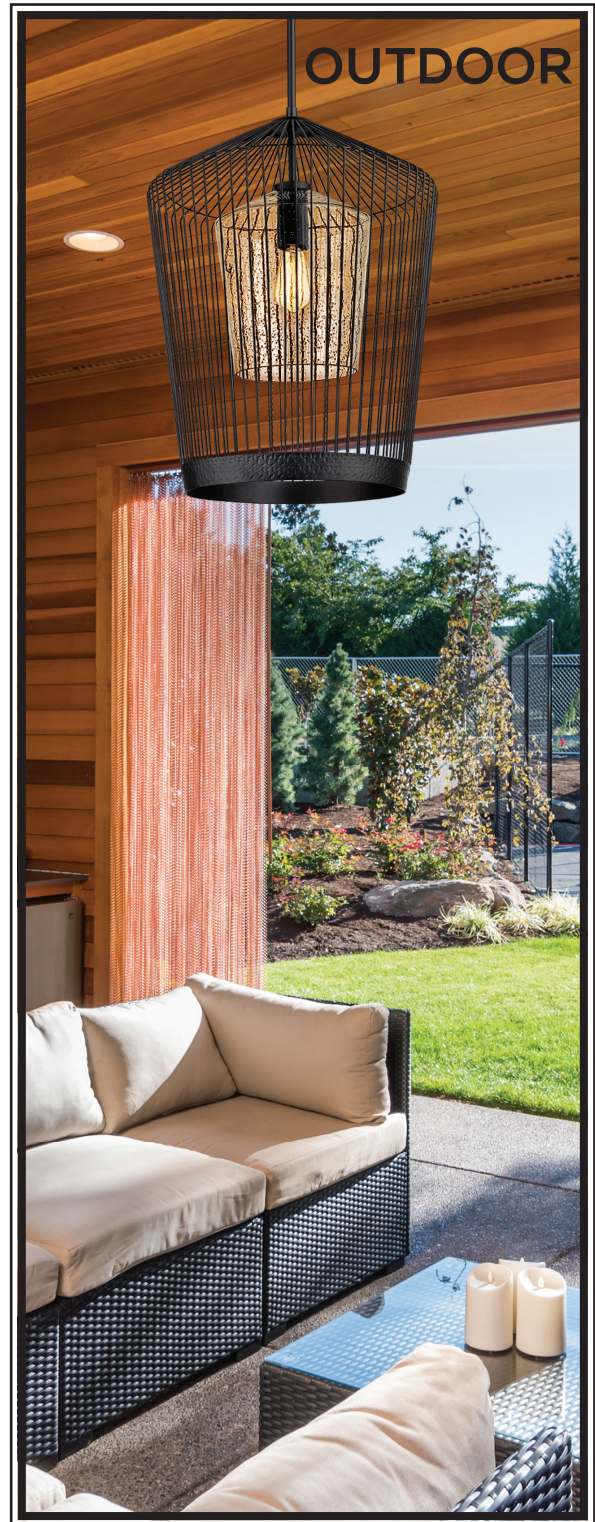

Lido

A transitional take on a vintage feel, this damp location-listed indoor/outdoor pendant complements a variety of designs from Mid-Century Modern to Coastal Chic. The beautiful, artisan-formed metal frame is paired with a lightly seeded glass diffuser and accented by a bottom belting of hammered metal. The Black finish enhances the craftsmanship.