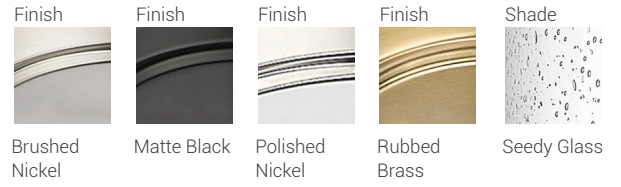

| E |

	Product	Bulbs/Wattage	W	H	Overall-H	Chain/Rods	Wire L.	Ceiling/Wall Plate
E	817-12BN	(1) 100W-m	12"	16"	97.5"	6x12"+1x6"+1x3" rods	110"	5" diameter
F	817-12MB	(1) 100W-m	12"	16"	97.5"	6x12"+1x6"+1x3" rods	110"	5" diameter
G	817-12PN	(1) 100W-m	12"	16"	97.5"	6x12"+1x6"+1x3" rods	110"	5" diameter
H	817-12RB	(1) 100W-m	12"	16"	97.5"	6x12"+1x6"+1x3" rods	110"	5" diameter