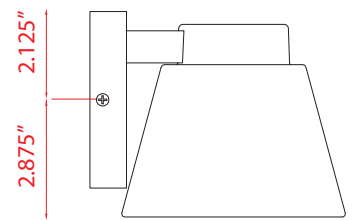

Back Plate measures:
4.375"W x 4.375"H

| B |

Color Temperature - **2700K**
CRI (Color Rendering Index) **>90**
Replaceable components

	Product	Source/Wattage	Source Lumens	Delivered Lumens	CCT	CRI	L/Ext.	W	H	Wall Plate Size
A	544S-BK-LED	(1) 10W LED	850	400	2700K	>90	6.25"	5.5"	5"	4.375"W x 4.375"H
B	544S-ORBZ-LED	(1) 10W LED	850	430	2700K	>90	6.25"	5.5"	5"	4.375"W x 4.375"H