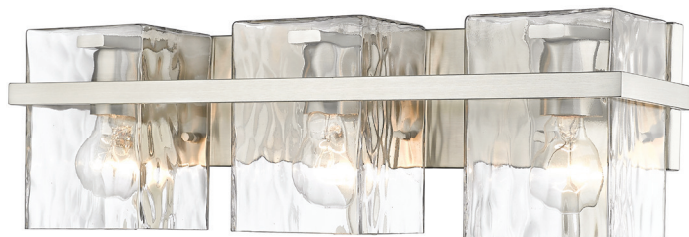

Bennington

The Bennington Collection of bath fixtures highlights its handmade glass with a distinctive metal cuff for a unique artisanal appearance. A choice of rich finishes – Modern Gold, Brushed Nickel, Matte Black, and Chrome – helps set the look apart.

	Product	Bulbs/Wattage	L/ext.	W	H	Wall Plate Size
A	1938-1S-BN	(1) 100W-m	5.5"	5.5"	7"	4.92" x 4.52"
B	1938-2V-BN	(2) 100W-m	5.5"	14.25"	7"	13.5" x 4.52"
C	1938-3V-BN	(3) 100W-m	5.5"	22.25"	7"	21.5" x 4.52"
D	1938-4V-BN	(4) 100W-m	5.5"	29.25"	7"	28.5" x 4.52"
E	1938-5V-BN	(5) 100W-m	5.5"	36.25"	7"	35.5" x 4.52"

These fixtures can be mounted up or down

| C |

| D |