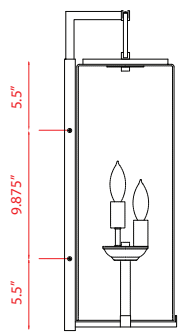

# 500 Direct Burial Post

3" diameter Aluminum Post, available in Black

Finish

Black

| A |

| B |

	Product	Bulbs/Wattage	W	H
A	500P120-BK	---	3"	120"
B	500P96-BK	---	3"	96"

Cut post to desired height.  
Height measurement includes portion to be buried.

Back Plate measures:  
8"W x 20.875"H

| A |

Back Plate measures:  
6.75"W x 15.125"H

| B |

Back Plate measures:  
5.75"W x 9.875"H

| C |

| D |

| E |