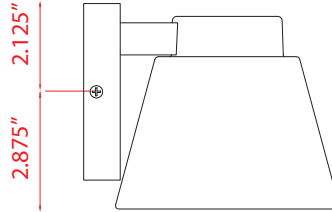

Back Plate measures:
4.375"W x 4.375"H

| A |