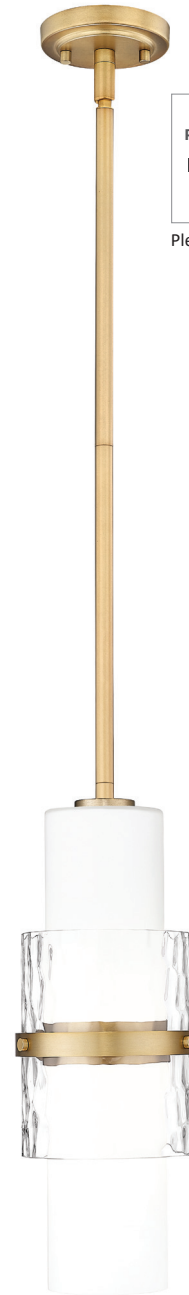

| F |

Please see page 14-15

	Product	Bulbs/Wattage	W	H	Overall-H	Chain/Rod	Cord Length	Wire	Ceiling/Wall Plate
A	1946P-BN	(1) 60W-m	6.5"	16.75"	196.75"	---	170" cord	---	4.72" diameter
B	1946P-MB	(1) 60W-m	6.5"	16.75"	196.75"	---	170" cord	---	4.72" diameter
C	1946P-MGLD	(1) 60W-m	6.5"	16.75"	196.75"	---	170" cord	---	4.72" diameter
D	1946P-ROD-BN	(1) 60W-m	6.5"	16.75"	64.5"	3x12" + 1x6" + 1x3" rods	---	170"	4.72" diameter
E	1946P-ROD-MB	(1) 60W-m	6.5"	16.75"	64.5"	3x12" + 1x6" + 1x3" rods	---	170"	4.72" diameter
F	1946P-ROD-MGLD	(1) 60W-m	6.5"	16.75"	64.5"	3x12" + 1x6" + 1x3" rods	---	170"	4.72" diameter