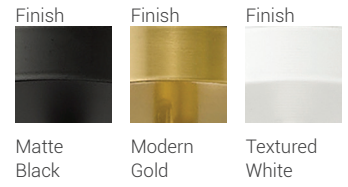

Product	Available Finish	Bulbs/Wattage	W	H	Overall-H	Chain/Rods	Wire L.	Ceiling/Wall Plate
D	7507-12MGLD	MB, MGLD, TW	(1) 60W-m	12"	16.5"	100"	6x12" + 1x6" + 1x3" rods	110"	5" diameter
E	7507-18MGLD	MB, MGLD, TW	(1) 60W-m	18"	19.5"	103"	6x12" + 1x6" + 1x3" rods	110"	5" diameter
F	7507-22MGLD	MB, MGLD, TW	(1) 60W-m	22"	25.5"	109"	6x12" + 1x6" + 1x3" rods	110"	5" diameter