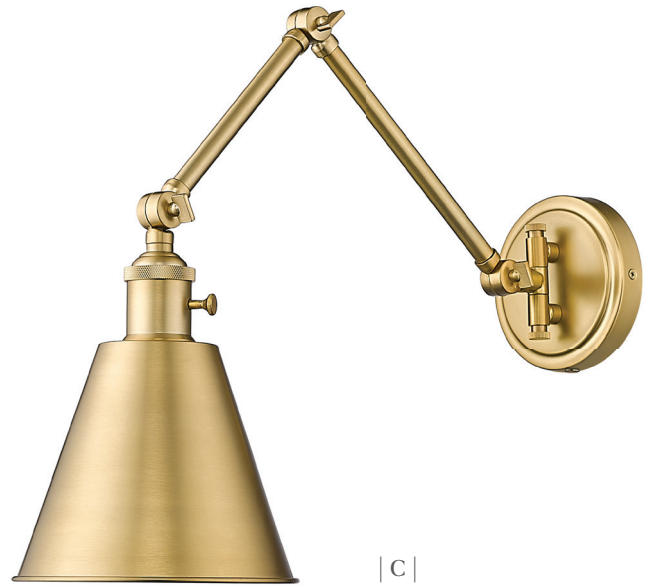

Fixtures are available for hardwire installation or with an optional cord and plug (included).

	Product	Finishes	Wattage	L/Ext.	W	H	Overall H	Rods	Wire	Ceiling Plate
A	349S-BN	BN, MB, MGLD, RB	(1) 100W-m	30.25"	7.5"	7.5"	59.75"	2x12"+1x6" rods	96"	5.25" diameter
B	349S-MB	BN, MB, MGLD, RB	(1) 100W-m	30.25"	7.5"	7.5"	59.75"	2x12"+1x6" rods	96"	5.25" diameter
C	349S-MGLD	BN, MB, MGLD, RB	(1) 100W-m	30.25"	7.5"	7.5"	59.75"	2x12"+1x6" rods	96"	5.25" diameter
D	349S-RB	BN, MB, MGLD, RB	(1) 100W-m	30.25"	7.5"	7.5"	59.75"	2x12"+1x6" rods	96"	5.25" diameter