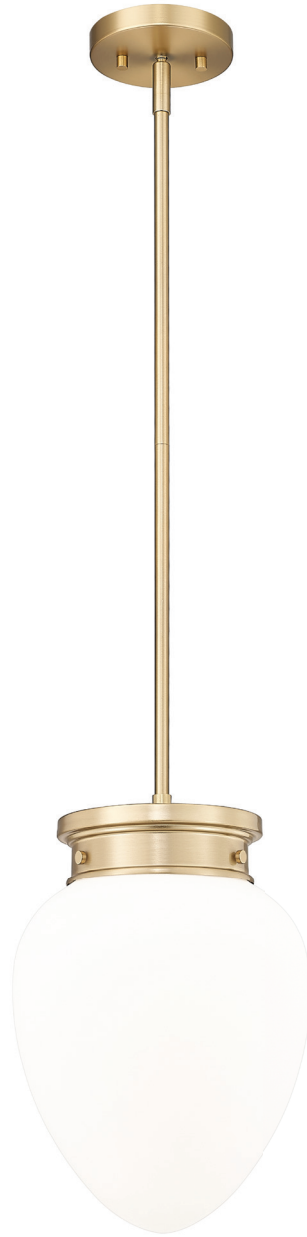

| K |

	Product	Available Finish	Bulbs/Wattage	W	H	Overall-H	Chain/Rods	Wire Length	Ceiling/Wall Plate
I	1945P9-BN	BN, MB, MGLD, PN	(1) 100W-m	10"	14.5"	98.25"	6x12" + 1x6" + 1x3" rods	110"	5" diameter
J	1945P9-MB	BN, MB, MGLD, PN	(1) 100W-m	10"	14.5"	98.25"	6x12" + 1x6" + 1x3" rods	110"	5" diameter
K	1945P9-MGLD	BN, MB, MGLD, PN	(1) 100W-m	10"	14.5"	98.25"	6x12" + 1x6" + 1x3" rods	110"	5" diameter
L	1945P9-PN	BN, MB, MGLD, PN	(1) 100W-m	10"	14.5"	98.25"	6x12" + 1x6" + 1x3" rods	110"	5" diameter