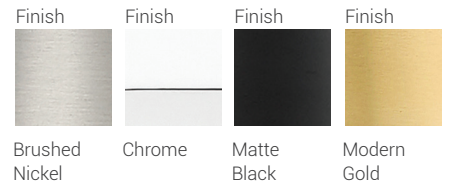

| A |

| B |

| C |

| D |

Harrison

With Zen-like simplicity, the Harrison dimmable LED vanity light offers a design aesthetic that elevates the look of an ordinary powder room or master bath through its carefully crafted bracket. It offers a 90 CRI and a choice of 5CCT to achieve just the right color temperature. The Matte Black finish offers traditional appeal; however, the fixture is also available in Brushed Nickel, Chrome, and Modern Gold.