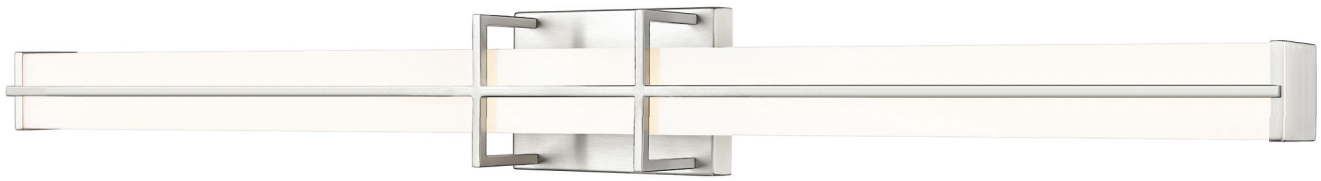

| I |

| J |

| K |

| L |

	Product	Available Finish	Bulbs/Wattage	Source Lumens	Delivered Lumens	CCT	CRI	L/ext.	W	H	Wall Plate
I	1011-32W-BN-LED	BN, CH, MB, MGLD	(1) 32W-LED	2560LM	2300LM	5CCT	>90	4"	32"	4.75"	7.1" x 4.7"
J	1011-32W-CH-LED	BN, CH, MB, MGLD	(1) 32W-LED	2560LM	2400LM	5CCT	>90	4"	32"	4.75"	7.1" x 4.7"
K	1011-32W-MB-LED	BN, CH, MB, MGLD	(1) 32W-LED	2560LM	2130LM	5CCT	>90	4"	32"	4.75"	7.1" x 4.7"
L	1011-32W-MGLD-LED	BN, CH, MB, MGLD	(1) 32W-LED	2560LM	2250LM	5CCT	>90	4"	32"	4.75"	7.1" x 4.7"