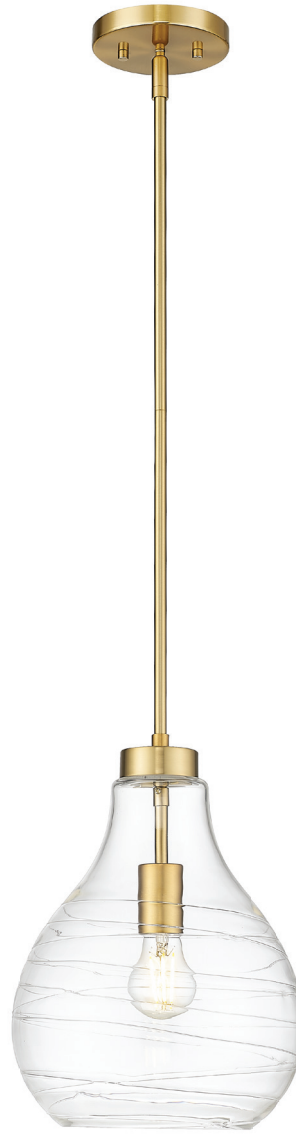

| A |

| B |

| C |

| D |

| E |

| F |

	Product	Available Finish	Bulbs/Wattage	W	H	Overall-H	Chain/Rods	Wire L.	Ceiling Plate Size
A	496P10-BN	BN, MB, MGLD	(1) 100W-m	10"	13.75"	97.25"	6x12" + 1x6" + 1x3" rods	110"	5.125" diameter
B	496P13-BN	BN, MB, MGLD	(1) 100W-m	13"	17.5"	101"	6x12" + 1x6" + 1x3" rods	110"	5.125" diameter
C	496P10-MB	BN, MB, MGLD	(1) 100W-m	10"	13.75"	97.25"	6x12" + 1x6" + 1x3" rods	110"	5.125" diameter
D	496P13-MB	BN, MB, MGLD	(1) 100W-m	13"	17.5"	101"	6x12" + 1x6" + 1x3" rods	110"	5.125" diameter
E	496P10-MGLD	BN, MB, MGLD	(1) 100W-m	10"	13.75"	97.25"	6x12" + 1x6" + 1x3" rods	110"	5.125" diameter
F	496P13-MGLD	BN, MB, MGLD	(1) 100W-m	13"	17.5"	101"	6x12" + 1x6" + 1x3" rods	110"	5.125" diameter

Kira

The appeal of the Kira pendant is clear. Its slim silhouette and choice of versatile finishes provides plenty of illumination while complementing nearly any design scheme. The Matte Black finish offers a classic, stately touch. It is also available in Brushed Nickel, Chrome, and Modern Gold.