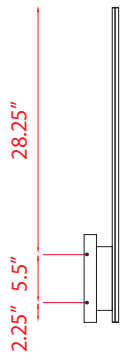

Back Plate measures:
4.75"W x 7"H

| A |

Finish

Black

Side view close-up

Back Plate measures:
4.75"W x 7"H

| B |

Back Plate measures:
4.75"W x 10"H