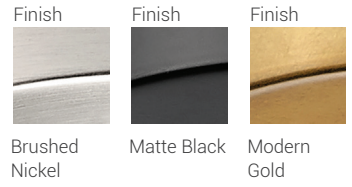

| A |

| B |

| C |

Alton

Sleek and simple lines define the Alton pendant. This deceptively substantial design pairs a steel housing with artesian glass and a cloth-covered black braided cord for a modern touch. Available in singles or multiple configurations in these beautiful finishes to complement most any décor: Matte Black, Brushed Nickel, and Modern Gold.

| A |

| B |

Alton

Sleek and simple lines define the Alton pendant. This deceptively substantial design pairs a steel housing with artesian glass and a cloth-covered black braided cord for a modern touch. Available in singles or multiple configurations in these beautiful finishes to complement most any décor: Matte Black, Brushed Nickel, and Modern Gold.