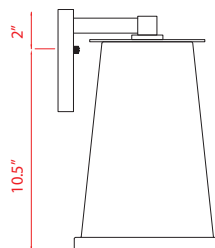

Finish

Black

Back Plate measures:
4.75"W x 4.75"H

| A |

Back Plate measures:
5"W x 5.25"H

| B |

Back Plate measures:
5"W x 8.25"H

| C |