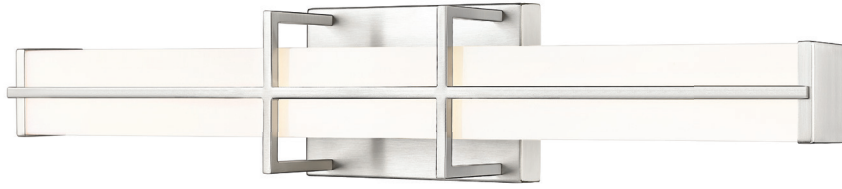

| A |

| B |

| C |

| D |

Harrison

With Zen-like simplicity, the Harrison dimmable LED vanity light offers a design aesthetic that elevates the look of an ordinary powder room or master bath through its carefully crafted bracket. It offers a 90 CRI and a choice of 5CCT to achieve just the right color temperature. The Matte Black finish offers traditional appeal; however, the fixture is also available in Brushed Nickel, Chrome, and Modern Gold.