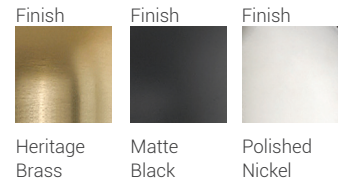

| D |

	Product	Available Finish	Bulbs/Wattage	L/Ext.	W	H
A	741TL-HBR	HBR, MB, PN	(1) 100W-m	37.75"	10"	51.75"
B	741TL-MB	HBR, MB, PN	(1) 100W-m	37.75"	10"	51.75"
C	741TL-PN	HBR, MB, PN	(1) 100W-m	37.75"	10"	51.75"
D	741FL-HBR	HBR, MB, PN	(1) 100W-m	42.5"	12.75"	82.5"
E	741FL-MB	HBR, MB, PN	(1) 100W-m	42.5"	12.75"	82.5"
F	741FL-PN	HBR, MB, PN	(1) 100W-m	42.5"	12.75"	82.5"