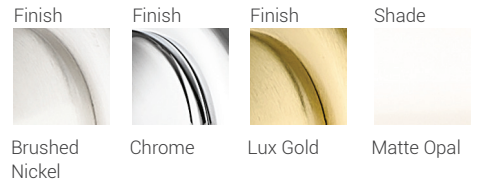

| B |

These vanity fixtures can be mounted facing up or down

| C |

| D |

| E |

Vaughn

Like the little black dress, some lighting designs have become timeless. The schoolhouse style is one of those enduring looks, able to complement a variety of décor styles without distracting from decorative elements in the room. The unique shape of the glass is recognizable yet classic, while the finish options add contemporary freshness. Vaughn is now available in two sizes of flush-mount fixtures that are ideal for powder rooms, master baths, hallways, laundry rooms, and spaces with lower ceilings. Choose from Matte Black, Heritage Brass and now Brushed Nickel, Chrome and Luxe Gold finishes to complement your bath fittings or room décor.