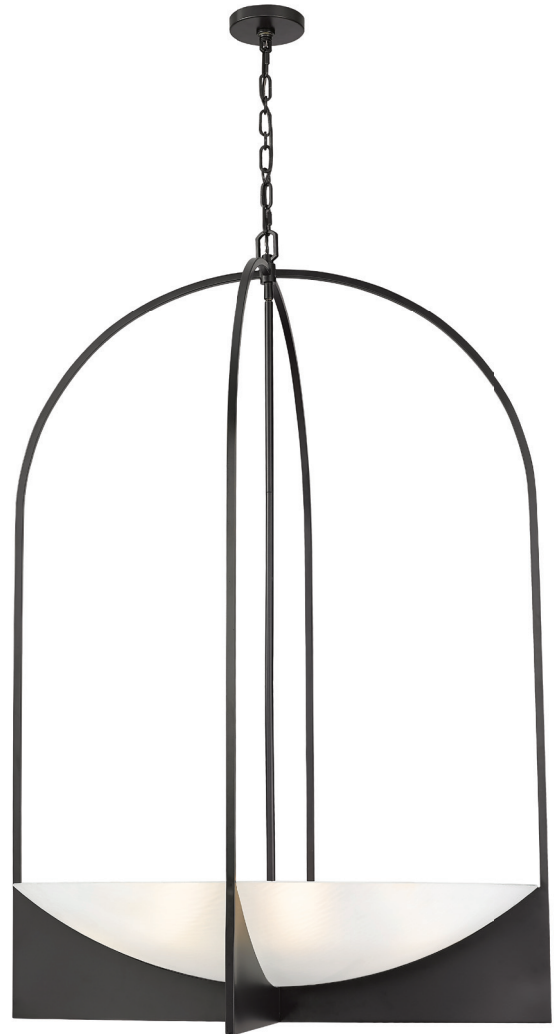

| A |

| B |

Cayden

Make an impact of modern style with a classic touch, the Cayden family features an opal white glass cylindrical shade, next we add a cylinder of textured glass finished off with a decorative cuff and suspended with black braided cloth-covered cords. Use with our multi-port canopy to make a stunning statement. Available in a choice of Matte Black, Modern Gold, and Brushed Nickel finishes

| A |

| B |

| C |

Alton

Sleek and simple lines define the Alton pendant. This deceptively substantial design pairs a steel housing with artesian glass and a cloth-covered black braided cord for a modern touch. Available in singles or multiple configurations in these beautiful finishes to complement most any décor: Matte Black, Brushed Nickel, and Modern Gold.

| A |

| B |

Alton

Sleek and simple lines define the Alton pendant. This deceptively substantial design pairs a steel housing with artesian glass and a cloth-covered black braided cord for a modern touch. Available in singles or multiple configurations in these beautiful finishes to complement most any décor: Matte Black, Brushed Nickel, and Modern Gold.

Available in Matte Black and Modern Gold.

Finish

Matte
Black

| D |

| E |

	Product	Available Finish	Bulbs/Wattage	L/Ext.	W	H	Overall-H	Chain/Rods	Wire L.	Ceiling/Wall Plate
A	1947-2S-MB	MB, MGLD	(2) 60W-c	6"	12"	18"	---	---	---	11.65" x 4.6"
B	1947SFS-MB	MB, MGLD	(4) 60W-m	---	18"	16"	---	---	---	5" diameter
C	1947-24MB	MB, MGLD	(4) 60W-m	---	18"	24.5"	97.75	72" chain	110"	4.72" diameter
D	1947-38MB	MB, MGLD	(6) 60W-m	---	24"	38.25"	111.75"	72" chain	110"	4.72" diameter
E	1947-48MB	MB, MGLD	(8) 60W-m	---	32"	48.5"	121.75"	72" chain	110"	4.72" diameter