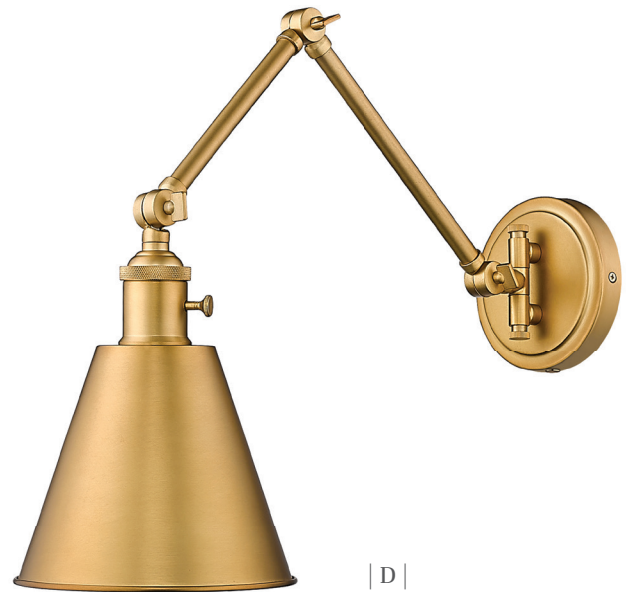

Fixtures are available for hardwire installation or with an optional cord and plug (included).

	Product	Finishes	Wattage	L/Ext.	W	H	Overall H	Rods	Wire	Ceiling Plate
A	349S-BN	BN, MB, MGLD, RB	(1) 100W-m	30.25"	7.5"	7.5"	59.75"	2x12"+1x6" rods	96"	5.25" diameter
B	349S-MB	BN, MB, MGLD, RB	(1) 100W-m	30.25"	7.5"	7.5"	59.75"	2x12"+1x6" rods	96"	5.25" diameter
C	349S-MGLD	BN, MB, MGLD, RB	(1) 100W-m	30.25"	7.5"	7.5"	59.75"	2x12"+1x6" rods	96"	5.25" diameter
D	349S-RB	BN, MB, MGLD, RB	(1) 100W-m	30.25"	7.5"	7.5"	59.75"	2x12"+1x6" rods	96"	5.25" diameter