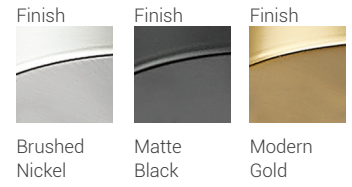

| C |

	Product	Available Finish	Bulbs/Wattage	W	H	Overall-H	Chain/Rods	Wire L.	Ceiling Plate Size
A	496P10-BN	BN, MB, MGLD	(1) 100W-m	10"	13.75"	97.25"	6x12" + 1x6" + 1x3" rods	110"	5.125" diameter
B	496P13-BN	BN, MB, MGLD	(1) 100W-m	13"	17.5"	101"	6x12" + 1x6" + 1x3" rods	110"	5.125" diameter
C	496P10-MB	BN, MB, MGLD	(1) 100W-m	10"	13.75"	97.25"	6x12" + 1x6" + 1x3" rods	110"	5.125" diameter
D	496P13-MB	BN, MB, MGLD	(1) 100W-m	13"	17.5"	101"	6x12" + 1x6" + 1x3" rods	110"	5.125" diameter
E	496P10-MGLD	BN, MB, MGLD	(1) 100W-m	10"	13.75"	97.25"	6x12" + 1x6" + 1x3" rods	110"	5.125" diameter
F	496P13-MGLD	BN, MB, MGLD	(1) 100W-m	13"	17.5"	101"	6x12" + 1x6" + 1x3" rods	110"	5.125" diameter