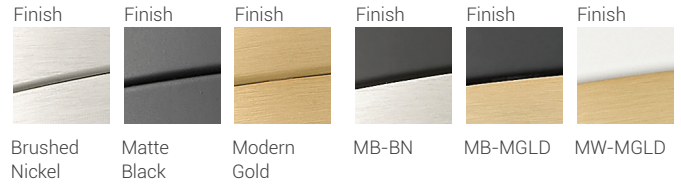

5CCT Dimmable:
2700K, 3000K, 3500K, 4000K, 5000K
CRI (Color Rendering Index) >90
Replaceable components

| G |