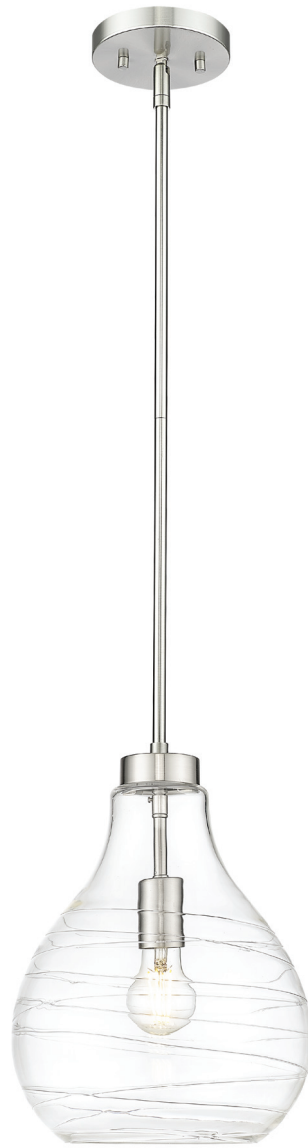

Bon Air

Available in two sizes, the Bon Air pendant's unique glass treatment adds artisanal flair that also refracts the light, reducing glare. It is available in the following finishes to complement most any décor: Brushed Nickel, Matte Black, and Modern Gold.

| A |

| B |