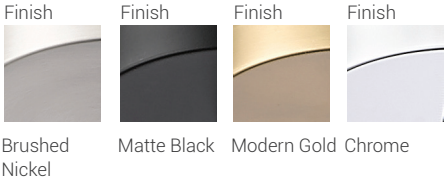

Multi Point Mounting Available
Please Check Color Compatibility

Please see page 14-15

| E |