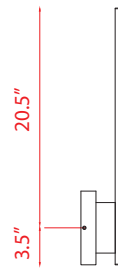

Back Plate measures:
4.75"W x 7"H

| A |

Finish

Black

Side view close-up

Back Plate measures:
4.75"W x 7"H

| B |

Back Plate measures:
4.75"W x 10"H