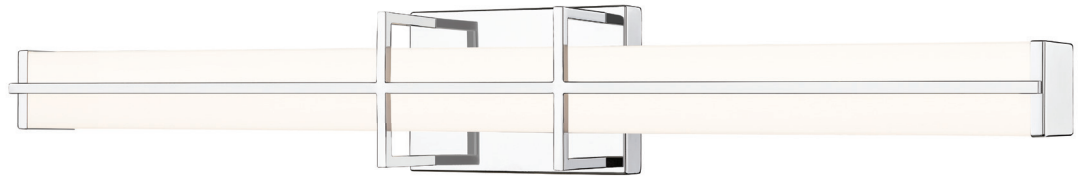

| J |

	Product	Available Finish	Bulbs/Wattage	Source Lumens	Delivered Lumens	CCT	CRI	L/ext.	W	H	Wall Plate
I	1011-32W-BN-LED	BN, CH, MB, MGLD	(1) 32W-LED	2560LM	2300LM	5CCT	>90	4"	32"	4.75"	7.1" x 4.7"
J	1011-32W-CH-LED	BN, CH, MB, MGLD	(1) 32W-LED	2560LM	2400LM	5CCT	>90	4"	32"	4.75"	7.1" x 4.7"
K	1011-32W-MB-LED	BN, CH, MB, MGLD	(1) 32W-LED	2560LM	2130LM	5CCT	>90	4"	32"	4.75"	7.1" x 4.7"
L	1011-32W-MGLD-LED	BN, CH, MB, MGLD	(1) 32W-LED	2560LM	2250LM	5CCT	>90	4"	32"	4.75"	7.1" x 4.7"