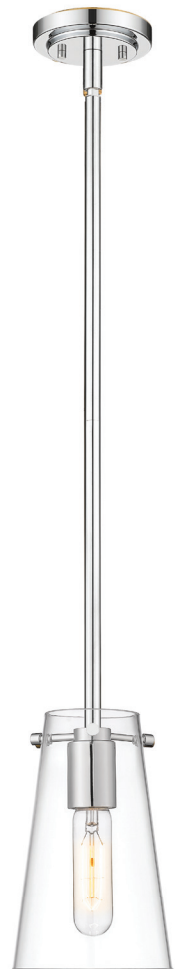

Kira

The appeal of the Kira pendant is clear. Its slim silhouette and choice of versatile finishes provides plenty of illumination while complementing nearly any design scheme. The Matte Black finish offers a classic, stately touch. It is also available in Brushed Nickel, Chrome, and Modern Gold.

| D |