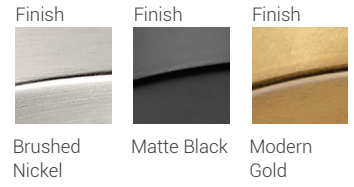

| D |

	Product	Available Finish	Bulbs/Wattage	W	H	Overall-H	Cord Length	Ceiling/Wall Plate
A	824P-7R-MGLD	BN, MB, MGLD	(7) 60W-m	18"	14.25"	194.5"	170" cord	18" diameter
B	824P-5R-BN	BN, MB, MGLD	(5) 60W-m	12"	14.25"	194.5"	170" cord	12" diameter
C	824P-11R-MB	BN, MB, MGLD	(11) 60W-m	24"	14.25"	194.5"	170" cord	24" diameter
D	824P-27R-MGLD	BN, MB, MGLD	(27) 60W-m	36"	14.25"	195"	170" cord	36" diameter