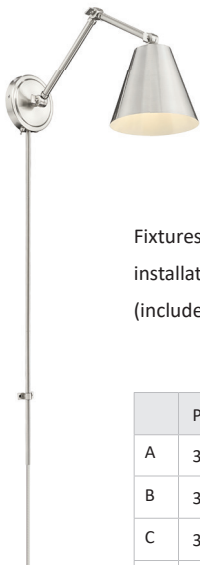

| B |

These vanity fixtures can be mounted facing up or down

| C |

| D |

| E |

| A |

	Product	Available Finish	Bulbs/Wattage	L/ext.	W	H	Wall Plate Size
A	735-1S-CH	BN, CH, LG, MB	(1) 60W-m	7.75"	6"	9.5"	4.75" diameter
B	735-2V-CH	BN, CH, LG, MB	(2) 60W-m	7.75"	15.5"	9.5"	4.75" diameter
C	735-3V-CH	BN, CH, LG, MB	(3) 60W-m	7.75"	22.5"	9.5"	4.75" diameter
D	735-4V-CH	BN, CH, LG, MB	(4) 60W-m	7.75"	31.5"	9.5"	4.75" diameter
E	735-5V-CH	BN, CH, LG, MB	(5) 60W-m	7.75"	40.75"	9.5"	4.75" diameter

| A |

| B |

| C |

| D |

Fixtures are available for hardwire installation or with an optional cord and plug (included).

	Product	Finishes	Wattage	L/Ext.	W	H	Overall H	Rods	Wire	Ceiling Plate
A	3475-BN	BN, MB, MGLD, RB	(1) 100W-m	26"	7.5"	7.5"	57"	2x12"+1x6" rods	96"	5.2" diameter
B	3475-MB	BN, MB, MGLD, RB	(1) 100W-m	26"	7.5"	7.5"	57"	2x12"+1x6" rods	96"	5.2" diameter
C	3475-MGLD	BN, MB, MGLD, RB	(1) 100W-m	26"	7.5"	7.5"	57"	2x12"+1x6" rods	96"	5.2" diameter
D	3475-RB	BN, MB, MGLD, RB	(1) 100W-m	26"	7.5"	7.5"	57"	2x12"+1x6" rods	96"	5.2" diameter