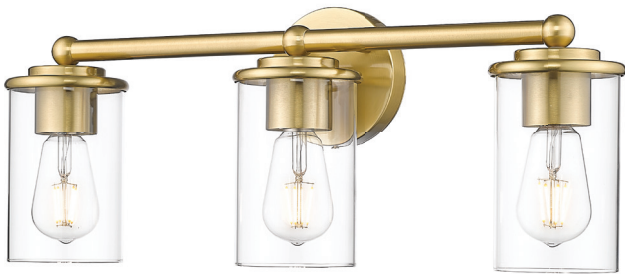

| C |

| D |

| E |

| F |

	Product	Available Finish	Bulbs/Wattage	L/Ext.	W	H	Overall-H	Chain/Rods	Wire L.	Ceiling/Wall Plate
C	742MP-3LG	BN, LG, MB	(3) 60W-m	34"	4.75"	7.5"	91.75"	6x24" + 6x12" + 3x6" + 3x3" rods	170"	4.75" x 34"
D	742MP-LG	BN, LG, MB	(1) 60W-m	---	4.75"	7.5"	91.75"	6x12" + 1x6" + 1x3" rods	110"	4.75" diameter
E	742F9-LG	BN, LG, MB	(1) 60W-m	---	9.125"	11"	---	---	---	9.125" diameter
F	742F13-LG	BN, LG, MB	(3) 60W-c	---	13"	13"	---	---	---	13" diameter

Finish

Luxe Gold

| G |

	Product	Available Finish	Bulbs/Wattage	L/ext.	W	H	Wall Plate Size
G	742-1S-LG	BN, CH, LG, MB	(1) 60W-m	5.75"	4.75"	8.75"	4.75" diameter
H	742-2V-LG	BN, CH, LG, MB	(2) 60W-m	5.75"	16"	8.75"	4.75" diameter
I	742-3V-LG	BN, CH, LG, MB	(3) 60W-m	5.75"	22.5"	8.75"	4.75" diameter
J	742-4V-LG	BN, CH, LG, MB	(4) 60W-m	5.75"	30.75"	8.75"	4.75" diameter
K	742-5V-LG	BN, CH, LG, MB	(5) 60W-m	5.75"	39"	8.75"	4.75" diameter

These vanity fixtures can be mounted facing up or down

| H |

| I |

| J |

| K |

Thayer

The Thayer Collection of Pendants, Chandeliers, Linear, as well as bath fixtures are designed with a timeless silhouette and smooth clear glass shades allow it to complement any design environment. Bath fixtures can be ordered in the following finishes: Brushed Nickel, Matte Black, Luxe Gold, and Chrome, while the ceiling fixtures can be ordered in Brushed Nickel, Matte Black, Luxe Gold.