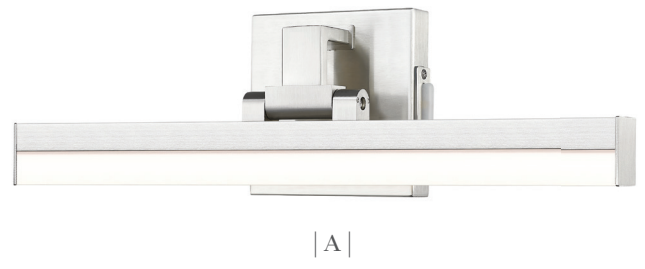

Liam

The streamlined look of the Liam family of vanity lights boasts a sculptural aesthetic that complements both traditional and transitional baths. Available in four widths (13, 18, 25, 32 and 40 inches wide) that suit most vanities, Liam offers dimmable maintenance-free LED in a choice of five CCTs for selecting the user's ideal white color in 90 CRI. Fixtures can be ordered in the following finishes: Matte Black, Chrome, Modern Gold, and Brushed Nickel.