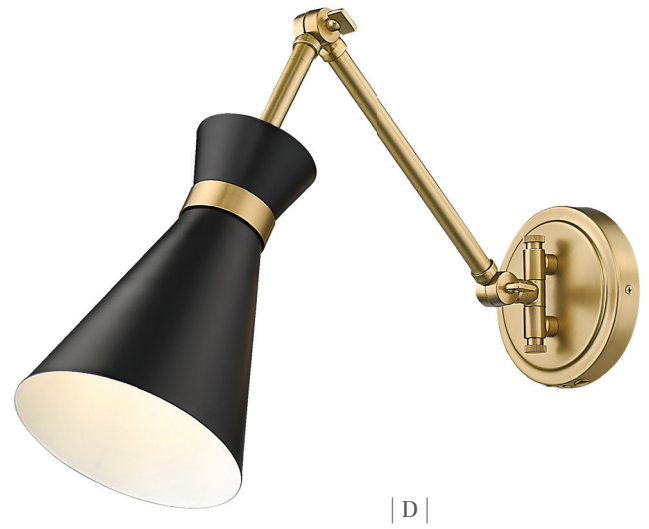

Fixtures are available for hardwire installation or with an optional cord and plug (included).

	Product	Finishes	Wattage	L/Ext.	W	H	Overall H	Rods	Wire	Ceiling Plate
A	351S-BN	BN, MB, MGLD, MB-MGLD	(1) 100W-m	27"	6.25"	6.25"	56.25"	2x12"+1x6" rods	96"	5.25" diameter
B	351S-MB	BN, MB, MGLD, MB-MGLD	(1) 100W-m	27"	6.25"	6.25"	56.25"	2x12"+1x6" rods	96"	5.25" diameter
C	351S-MGLD	BN, MB, MGLD, MB-MGLD	(1) 100W-m	27"	6.25"	6.25"	56.25"	2x12"+1x6" rods	96"	5.25" diameter
D	351S-MB-MGLD	BN, MB, MGLD, MB-MGLD	(1) 100W-m	27"	6.25"	6.25"	56.25"	2x12"+1x6" rods	96"	5.25" diameter