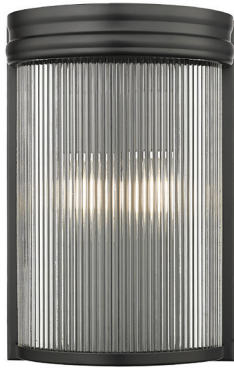

| G |

	Product	Available Finish	Bulbs/Wattage	L/Ext.	W	H	Overall-H	Chain/Rods	Wire L.	Ceiling/Wall Plate
G	7504-2S-MB	MB, MGLD	(2) 60W-c	4.75"	8"	12"	---	---	---	8" x 12"
H	7504FS13-MB	MB, MGLD	(4) 60W-m	---	13"	6.25"	---	---	---	13" diameter
I	7504FS18-MB	MB, MGLD	(4) 60W-m	---	18"	8"	---	---	---	18" diameter
J	7504-42L-MB	MB, MGLD	(10) 60W-c	42.25"	12"	12"	144.5"	8x24" + 4x12" + 2x6" + 2x3" rods	170"	11.75" x 4.75"