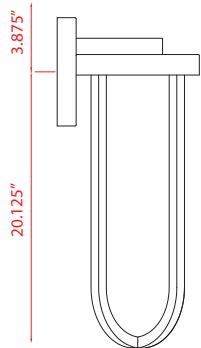

Finish

Black

Back Plate measures:
7.875" diameter

| A |