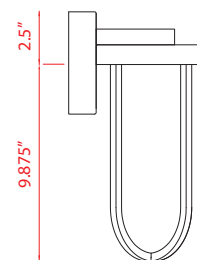

Finish

 Black

Back Plate measures:
 7.875" diameter

| A |

Back Plate measures:
 6.25" diameter

| B |

Back Plate measures:
 5.125" diameter

| C |