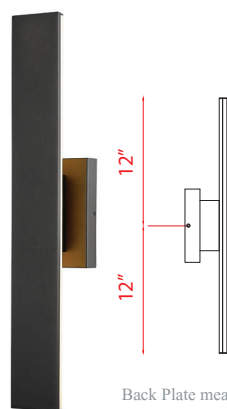

Side view close-up

Back Plate measures:
4.75"W x 10"H

| B |

Back Plate measures:
4.75"W x 13.75"H

| D |

Back Plate measures:
4.75"W x 7"H

| A |

Back Plate measures:
4.75"W x 10"H