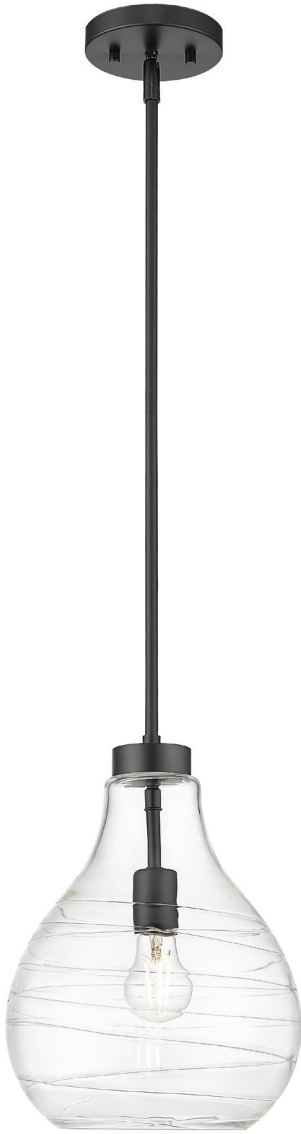

| A |

| B |

| C |

| D |

| E |

| F |

	Product	Available Finish	Bulbs/Wattage	W	H	Overall-H	Chain/Rods	Wire L.	Ceiling Plate Size
A	496P10-BN	BN, MB, MGLD	(1) 100W-m	10"	13.75"	97.25"	6x12" + 1x6" + 1x3" rods	110"	5.125" diameter
B	496P13-BN	BN, MB, MGLD	(1) 100W-m	13"	17.5"	101"	6x12" + 1x6" + 1x3" rods	110"	5.125" diameter
C	496P10-MB	BN, MB, MGLD	(1) 100W-m	10"	13.75"	97.25"	6x12" + 1x6" + 1x3" rods	110"	5.125" diameter
D	496P13-MB	BN, MB, MGLD	(1) 100W-m	13"	17.5"	101"	6x12" + 1x6" + 1x3" rods	110"	5.125" diameter
E	496P10-MGLD	BN, MB, MGLD	(1) 100W-m	10"	13.75"	97.25"	6x12" + 1x6" + 1x3" rods	110"	5.125" diameter
F	496P13-MGLD	BN, MB, MGLD	(1) 100W-m	13"	17.5"	101"	6x12" + 1x6" + 1x3" rods	110"	5.125" diameter