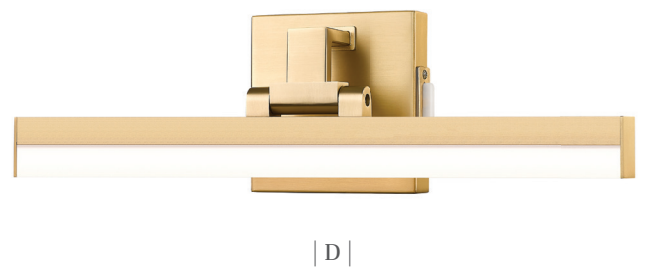

Liam

The streamlined look of the Liam family of vanity lights boasts a sculptural aesthetic that complements both traditional and transitional baths. Available in four widths (13, 18, 25, 32 and 40 inches wide) that suit most vanities, Liam offers dimmable maintenance-free LED in a choice of five CCTs for selecting the user's ideal white color in 90 CRI. Fixtures can be ordered in the following finishes: Matte Black, Chrome, Modern Gold, and Brushed Nickel.