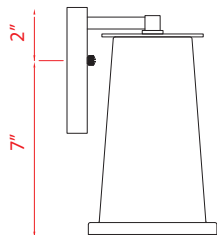

Finish

Black

Back Plate measures:
4.75"W x 4.75"H

| A |