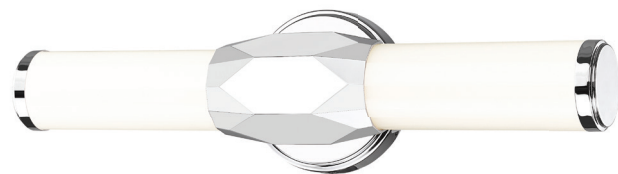

Cooper

An ode to Minimalism, the Cooper 18-inch dimmable LED vanity light boasts a streamlined profile that complements every style of powder room or master bath. A choice of 5 CCT allows users to select an ideal color temperature with 90 CRI. The central medallion and end caps in a Matte Black finish add traditional flair. It is also available in Brushed Nickel, Chrome, and Modern Gold.

| B |