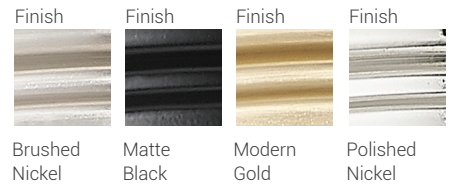

| E |

	Product	Available Finish	Bulbs/Wattage	W	H	Ceiling/Wall Plate
A	1945F9-BN	BN, MB, MGLD, PN	(1) 60W-m	10"	13.5"	6.7" diameter
B	1945F9-MB	BN, MB, MGLD, PN	(1) 60W-m	10"	13.5"	6.7" diameter
C	1945F9-MGLD	BN, MB, MGLD, PN	(1) 60W-m	10"	13.5"	6.7" diameter
D	1945F9-PN	BN, MB, MGLD, PN	(1) 60W-m	10"	13.5"	6.7" diameter
E	1945F12-BN	BN, MB, MGLD, PN	(1) 60W-m	12.5"	15"	8.6" diameter
F	1945F12-MB	BN, MB, MGLD, PN	(1) 60W-m	12.5"	15"	8.6" diameter
G	1945F12-MGLD	BN, MB, MGLD, PN	(1) 60W-m	12.5"	15"	8.6" diameter
H	1945F12-PN	BN, MB, MGLD, PN	(1) 60W-m	12.5"	15"	8.6" diameter