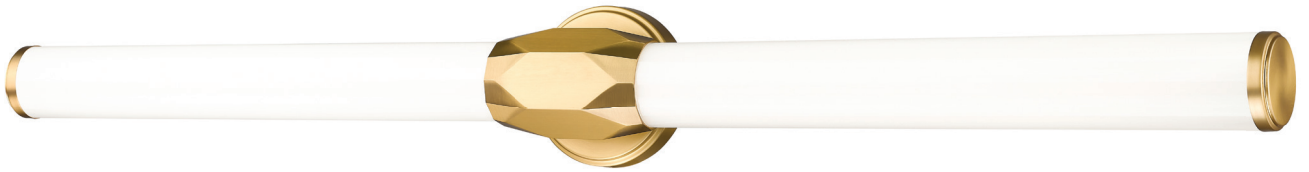

| T |

	Product	Available Finish	Bulbs/Wattage	Source Lumens	Delivered Lumens	CCT	CRI	L/ext.	W	H	Wall Plate
Q	1010-40W-BN-LED	BN, CH, MB, MGLD	(1) 40W-LED	3200LM	3050LM	5CCT	>90	4"	40"	4.75"	4.7" diameter
R	1010-40W-CH-LED	BN, CH, MB, MGLD	(1) 40W-LED	3200LM	3020LM	5CCT	>90	4"	40"	4.75"	4.7" diameter
S	1010-40W-MB-LED	BN, CH, MB, MGLD	(1) 40W-LED	3200LM	2960LM	5CCT	>90	4"	40"	4.75"	4.7" diameter
T	1010-40W-MGLD-LED	BN, CH, MB, MGLD	(1) 40W-LED	3200LM	3150LM	5CCT	>90	4"	40"	4.75"	4.7" diameter