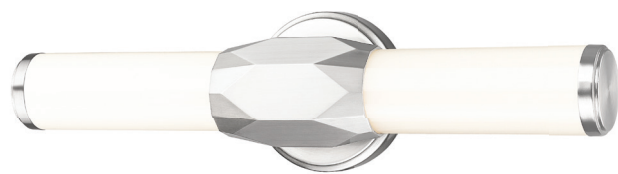

Cooper

An ode to Minimalism, the Cooper 18-inch dimmable LED vanity light boasts a streamlined profile that complements every style of powder room or master bath. A choice of 5 CCT allows users to select an ideal color temperature with 90 CRI. The central medallion and end caps in a Matte Black finish add traditional flair. It is also available in Brushed Nickel, Chrome, and Modern Gold.

| A |