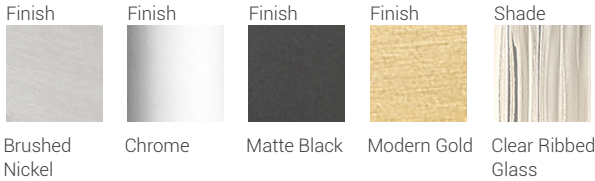

Grayson

The Grayson vanity light demonstrates attention to detail with its clear wave glasswork with an interior white glass that evokes the serenity of waves. (Pro hint: the vanity can be used without the inner white glass for a completely different look) It is available from one to five lights to suit a wide variety of vanity sizes. It can be ordered in the following finishes: Brushed Nickel, Chrome, Modern Gold, and Matte Black.

| B |

	Product	Available Finish	Bulbs/Wattage	Ext.	W	H	Wall Plate
A	1949-1S-MGLD	BN, CH, MB, MGLD	(1) 100W-m	5.75"	4.75"	8.25"	4.72" x 7.87"
B	1949-2V-MGLD	BN, CH, MB, MGLD	(2) 100W-m	5.75"	16"	8.5"	7.87" x 4.72"
C	1949-3V-MGLD	BN, CH, MB, MGLD	(3) 100W-m	5.75"	23"	8.5"	7.87" x 4.72"
D	1949-4V-MGLD	BN, CH, MB, MGLD	(4) 100W-m	5.75"	31"	8.5"	7.87" x 4.72"
E	1949-5V-MGLD	BN, CH, MB, MGLD	(5) 100W-m	5.75"	40"	8.5"	7.87" x 4.72"