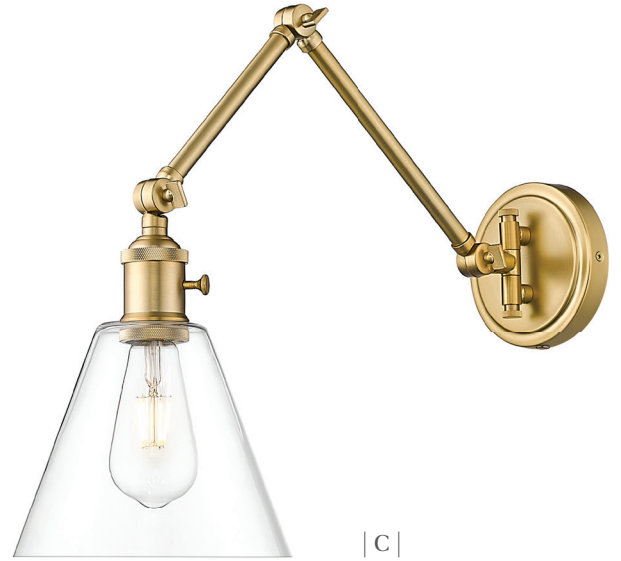

| A |

| C |

| E |

| B |

| D |

| F |

	Product	Available Finish	Bulbs/Wattage	W	H	Ceiling Plate Size
A	735F1-BN	BN, CH, LG, HBR, MB	(1) 60W-m	6"	9"	4.75" diameter
B	735F10-BN	BN, CH, LG, HBR, MB	(1) 60W-m	10.5"	15.75"	8.3" diameter
C	735F1-CH	BN, CH, LG, HBR, MB	(1) 60W-m	6"	9"	4.75" diameter
D	735F10-CH	BN, CH, LG, HBR, MB	(1) 60W-m	10.5"	15.75"	8.3" diameter
E	735F1-LG	BN, CH, LG, HBR, MB	(1) 60W-m	6"	9"	4.75" diameter
F	735F10-LG	BN, CH, LG, HBR, MB	(1) 60W-m	10.5"	15.75"	8.3" diameter

| A |

| B |

| C |

| D |

Fixtures are available for hardwire installation or with an optional cord and plug (included).

	Product	Finishes	Wattage	L/Ext.	W	H	Overall H	Rods	Wire	Ceiling Plate
A	3475-BN	BN, MB, MGLD, RB	(1) 100W-m	26"	7.5"	7.5"	57"	2x12"+1x6" rods	96"	5.2" diameter
B	3475-MB	BN, MB, MGLD, RB	(1) 100W-m	26"	7.5"	7.5"	57"	2x12"+1x6" rods	96"	5.2" diameter
C	3475-MGLD	BN, MB, MGLD, RB	(1) 100W-m	26"	7.5"	7.5"	57"	2x12"+1x6" rods	96"	5.2" diameter
D	3475-RB	BN, MB, MGLD, RB	(1) 100W-m	26"	7.5"	7.5"	57"	2x12"+1x6" rods	96"	5.2" diameter

Gayson

Able to suit both contemporary and traditional environments depending on the shade selected, the Gayson wall sconce pairs fashion with function due to an articulating arm that allows the light to be precisely aimed. It is available for hardwire installation or with an optional cord and plug (included) and can be ordered in the following finishes: Brushed Nickel, Matte Black, Rubbed Brass, and Modern Gold.