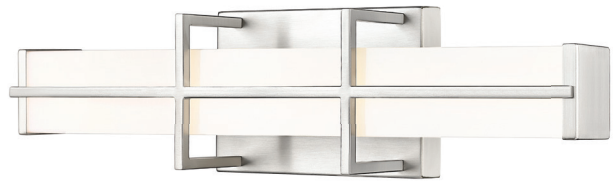

| Q |

| R |

| S |

| T |

	Product	Available Finish	Bulbs/Wattage	Source Lumens	Delivered Lumens	CCT	CRI	L/ext.	W	H	Wall Plate
Q	1010-40W-BN-LED	BN, CH, MB, MGLD	(1) 40W-LED	3200LM	3050LM	5CCT	>90	4"	40"	4.75"	4.7" diameter
R	1010-40W-CH-LED	BN, CH, MB, MGLD	(1) 40W-LED	3200LM	3020LM	5CCT	>90	4"	40"	4.75"	4.7" diameter
S	1010-40W-MB-LED	BN, CH, MB, MGLD	(1) 40W-LED	3200LM	2960LM	5CCT	>90	4"	40"	4.75"	4.7" diameter
T	1010-40W-MGLD-LED	BN, CH, MB, MGLD	(1) 40W-LED	3200LM	3150LM	5CCT	>90	4"	40"	4.75"	4.7" diameter