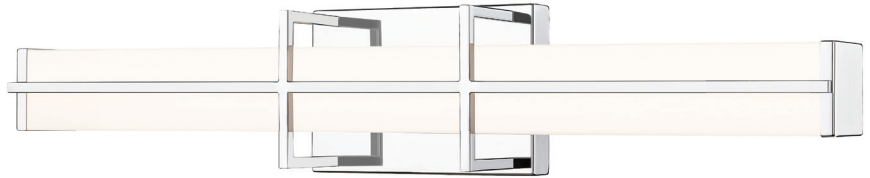

| F |

These fixtures can be mounted both horizontally and vertically.

5CCT Dimmable:
2700K, 3000K, 3500K, 4000K, 5000K
CRI (Color Rendering Index) >90

	Product	Available Finish	Bulbs/Wattage	Source Lumens	Delivered Lumens	CCT	CRI	L/ext.	W	H	Wall Plate
A	1011-18W-BN-LED	BN, CH, MB, MGLD	(1) 20W-LED	1600LM	1160LM	5CCT	>90	4"	18"	4.75"	7.1" x 4.7"
B	1011-18W-CH-LED	BN, CH, MB, MGLD	(1) 20W-LED	1600LM	1240LM	5CCT	>90	4"	18"	4.75"	7.1" x 4.7"
C	1011-18W-MB-LED	BN, CH, MB, MGLD	(1) 20W-LED	1600LM	1060LM	5CCT	>90	4"	18"	4.75"	7.1" x 4.7"
D	1011-18W-MGLD-LED	BN, CH, MB, MGLD	(1) 20W-LED	1600LM	1140LM	5CCT	>90	4"	18"	4.75"	7.1" x 4.7"
E	1011-25W-BN-LED	BN, CH, MB, MGLD	(1) 25W-LED	2000LM	1550LM	5CCT	>90	4"	25"	4.75"	7.1" x 4.7"
F	1011-25W-CH-LED	BN, CH, MB, MGLD	(1) 25W-LED	2000LM	1720LM	5CCT	>90	4"	25"	4.75"	7.1" x 4.7"
G	1011-25W-MB-LED	BN, CH, MB, MGLD	(1) 25W-LED	2000LM	1440LM	5CCT	>90	4"	25"	4.75"	7.1" x 4.7"
H	1011-25W-MGLD-LED	BN, CH, MB, MGLD	(1) 25W-LED	2000LM	1620LM	5CCT	>90	4"	25"	4.75"	7.1" x 4.7"