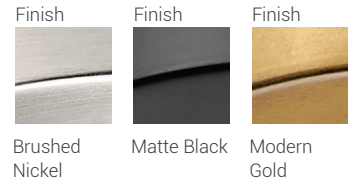

 *Z-Lite*

2024 JANUARY SUPPLEMENT

Cayden

A modern style with a classic touch, the Cayden family features an opal white glass cylindrical shade, next we add a cylinder of textured glass finished off with a decorative cuff, and suspended with black braided cloth-covered cords that complete the stunning aesthetic. Available in a choice of Matte Black, Modern Gold, and Brushed Nickel finishes.

| A |

| B |

| C |

| D |

| E |

| F |

Brushed Nickel

Matte Black