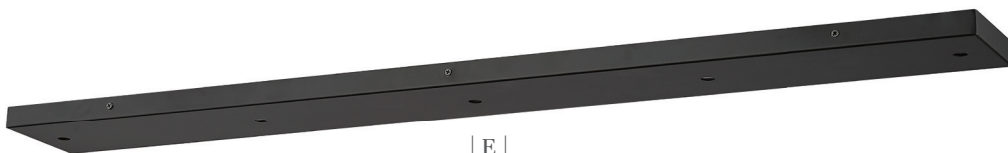

Z-STUDIO

Multi Port Canopies

Create your own distinctive grouping by adding multiple pendants to a single electrical box, by using the parts supplied with the pendants. Available in round and linear shapes, from 3 to 27 port configurations (items "A-H"). Available in Matte Black, Rubbed Brass and Brushed Nickel. Colors can vary between the Multi Port Canopies and the pendants so please check color compatibility.

| E |