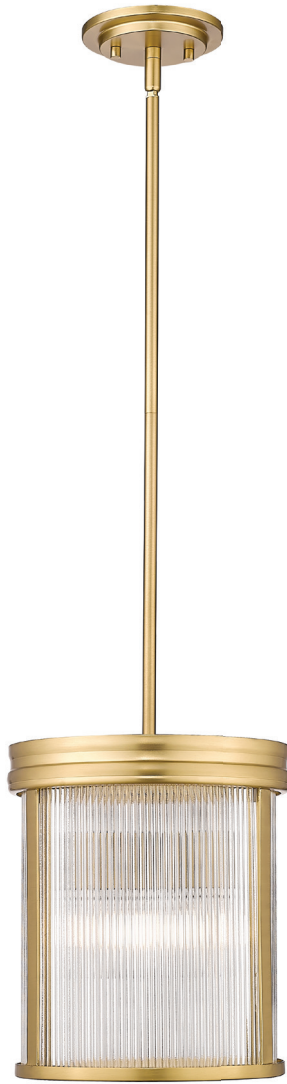

Finish

Modern Gold

| A |