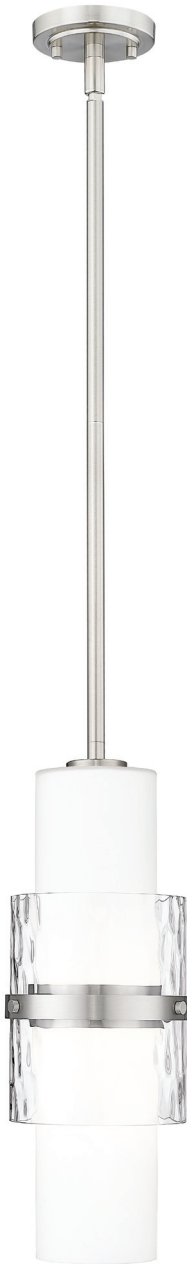

| D |

Please see page 14-15

	Product	Bulbs/Wattage	W	H	Overall-H	Chain/Rod	Cord Length	Wire	Ceiling/Wall Plate
A	1946P-BN	(1) 60W-m	6.5"	16.75"	196.75"	---	170" cord	---	4.72" diameter
B	1946P-MB	(1) 60W-m	6.5"	16.75"	196.75"	---	170" cord	---	4.72" diameter
C	1946P-MGLD	(1) 60W-m	6.5"	16.75"	196.75"	---	170" cord	---	4.72" diameter
D	1946P-ROD-BN	(1) 60W-m	6.5"	16.75"	64.5"	3x12" + 1x6" + 1x3" rods	---	170"	4.72" diameter
E	1946P-ROD-MB	(1) 60W-m	6.5"	16.75"	64.5"	3x12" + 1x6" + 1x3" rods	---	170"	4.72" diameter
F	1946P-ROD-MGLD	(1) 60W-m	6.5"	16.75"	64.5"	3x12" + 1x6" + 1x3" rods	---	170"	4.72" diameter