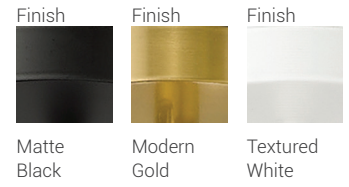

Product	Available Finish	Bulbs/Wattage	W	H	Overall-H	Chain/Rods	Wire L.	Ceiling/Wall Plate
A	7507-12MB	MB, MGLD, TW	(1) 60W-m	12"	16.5"	100"	6x12" + 1x6" + 1x3" rods	110"	5" diameter
B	7507-18MB	MB, MGLD, TW	(1) 60W-m	18"	19.5"	103"	6x12" + 1x6" + 1x3" rods	110"	5" diameter
C	7507-22MB	MB, MGLD, TW	(1) 60W-m	22"	25.5"	109"	6x12" + 1x6" + 1x3" rods	110"	5" diameter