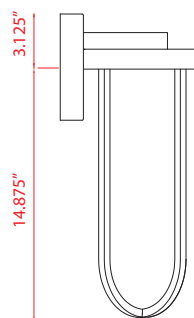

Back Plate measures:
4.75"W x 7"H

| A |

Finish

Black

Side view close-up

Back Plate measures:
4.75"W x 7"H

| B |

Back Plate measures:
4.75"W x 10"H

Finish

Black

Back Plate measures:
4.75"W x 4.75"H

| A |

Back Plate measures:
5"W x 5.25"H

| B |

Back Plate measures:
5"W x 8.25"H

| C |

	Product	Source/Wattage	L/Ext.	W	H	Wall Plate Size
A	5004S-BK	(1) 100W-m	5.75"	5"	9"	4.75"W x 4.75"H
B	5004M-BK	(1) 100W-m	8.25"	7.5"	12.5"	5"W x 5.25"H
C	5004B-BK	(1) 100W-m	11"	10"	18"	5"W x 8.25"H

Leland

Finish

 Black

Back Plate measures:
 7.875" diameter

| A |

Back Plate measures:
 6.25" diameter

| B |

Back Plate measures:
 5.125" diameter

| C |