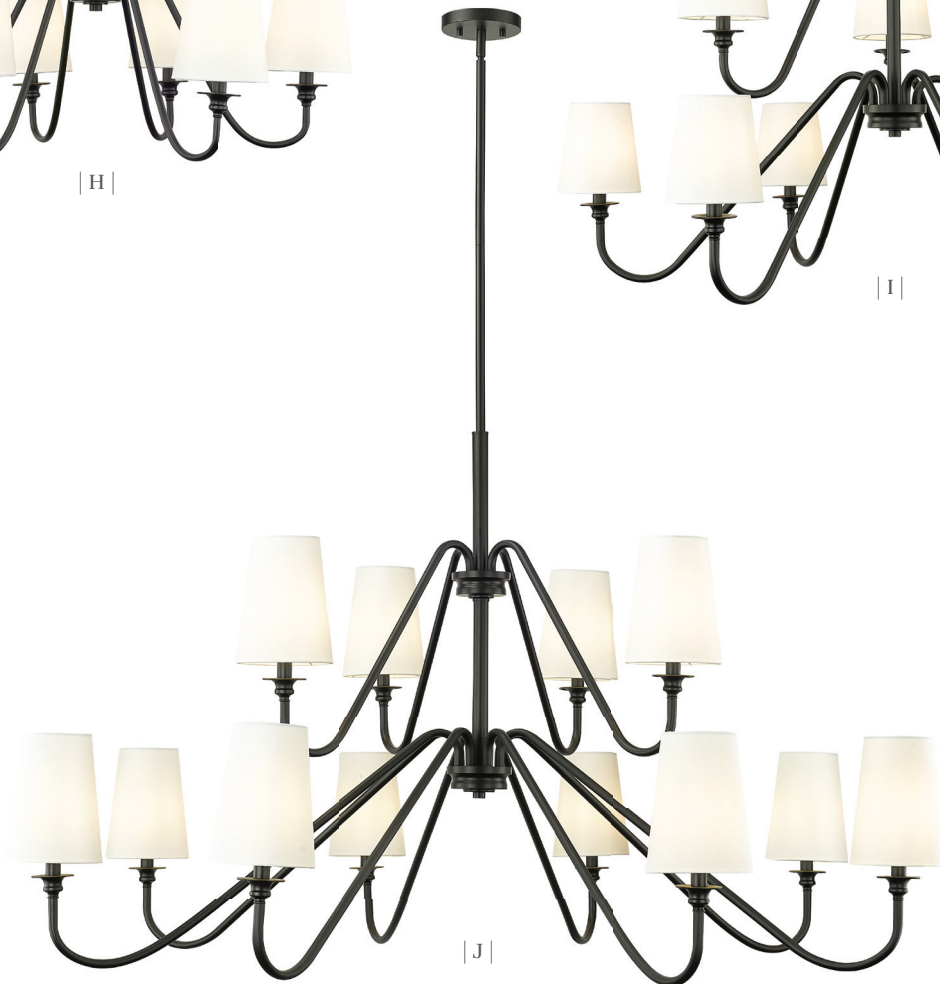

| I |

| J |

	Product	Available Finish	Bulbs/Wattage	W	H	Overall-H	Chain/Rods	Wire L.	Ceiling/Wall Plate
H	7509-9-32MB	MB, MGLD	(9) 60W-c	32"	27.5"	111"	2x24" + 2x12" + 1x6" + 1x3" rods	110"	5.125" diameter
I	7509-9-46MB	MB, MGLD	(9) 60W-c	46"	28.25"	159.75"	4x24" + 2x12" + 1x6" + 1x3" rods	170"	5.125" diameter
J	7509-12-60MB	MB, MGLD	(12) 60W-c	60.25"	33.75"	162.25"	4x24" + 2x12" + 1x6" + 1x3" rods	170"	5.125" diameter