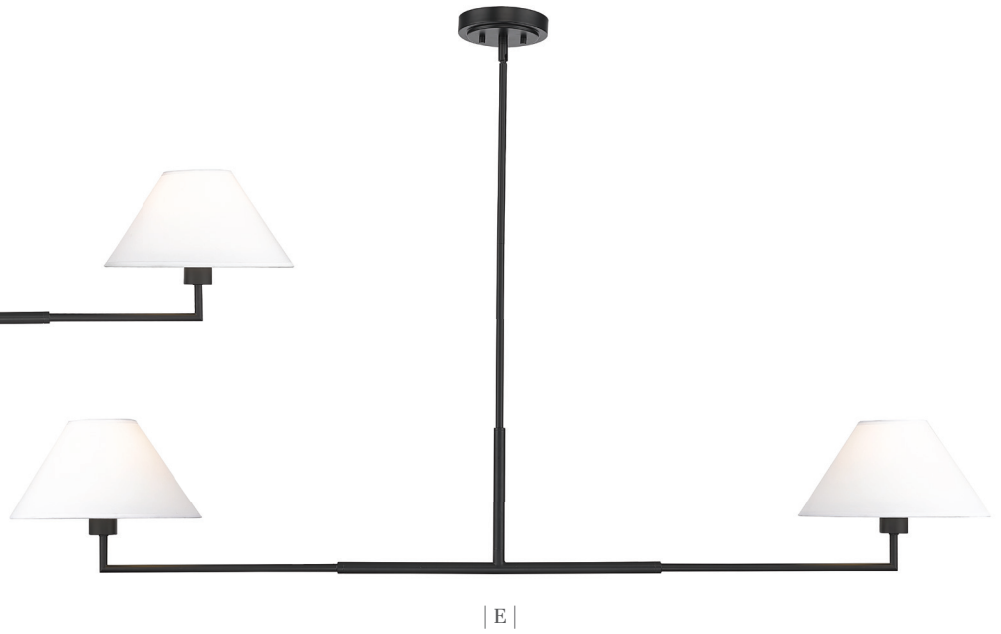

Product	Available Finish	Bulbs/Wattage	L/Ext.	W	H	Overall-H	Chain/Rods	Wire L.	Ceiling/Wall Plate
A	744-26R-MB	BN, LG, MB	(5) 60W-m	---	26"	10"	94"	2x24" + 2x12" + 1x6" + 1x3" rods	110"	5.125" diameter
B	744-34R-MB	BN, LG, MB	(5) 60W-m	---	34"	10.75"	94"	2x24" + 2x12" + 1x6" + 1x3" rods	110"	5.125" diameter
C	744-44R-MB	BN, LG, MB	(6) 60W-m	---	44"	10.75"	142"	4x24" + 2x12" + 1x6" + 1x3" rods	170"	5.125" diameter
D	744-42L-MB	BN, LG, MB	(2) 60W-m	42"	12"	9.5"	141.5"	4x24" + 2x12" + 1x6" + 1x3" rods	170"	5.9" diameter
E	744-62L-MB	BN, LG, MB	(2) 60W-m	62"	12"	9.5"	141.5"	4x24" + 2x12" + 1x6" + 1x3" rods	170"	5.9" diameter
F	744-63R-MB	BN, LG, MB	(6) 60W-m	---	63"	10.75"	142.5"	4x24" + 2x12" + 1x6" + 1x3" rods	170"	5.9" diameter