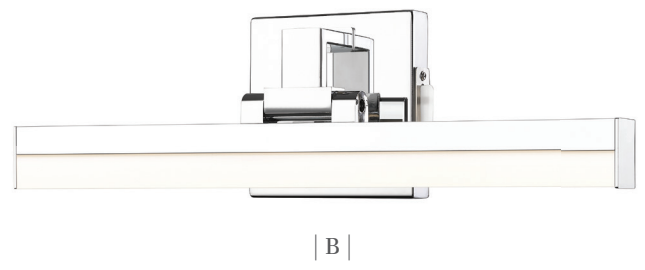

Liam

The streamlined look of the Liam family of vanity lights boasts a sculptural aesthetic that complements both traditional and transitional baths. Available in four widths (13, 18, 25, 32 and 40 inches wide) that suit most vanities, Liam offers dimmable maintenance-free LED in a choice of five CCTs for selecting the user's ideal white color in 90 CRI. Fixtures can be ordered in the following finishes: Matte Black, Chrome, Modern Gold, and Brushed Nickel.