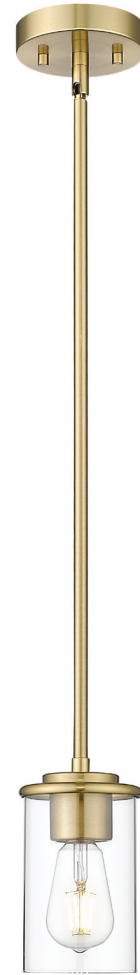

| D |

	Product	Available Finish	Bulbs/Wattage	L/Ext.	W	H	Overall-H	Chain/Rods	Wire L.	Ceiling/Wall Plate
C	742MP-3LG	BN, LG, MB	(3) 60W-m	34"	4.75"	7.5"	91.75"	6x24" + 6x12" + 3x6" + 3x3" rods	170"	4.75" x 34"
D	742MP-LG	BN, LG, MB	(1) 60W-m	---	4.75"	7.5"	91.75"	6x12" + 1x6" + 1x3" rods	110"	4.75" diameter
E	742F9-LG	BN, LG, MB	(1) 60W-m	---	9.125"	11"	---	---	---	9.125" diameter
F	742F13-LG	BN, LG, MB	(3) 60W-c	---	13"	13"	---	---	---	13" diameter