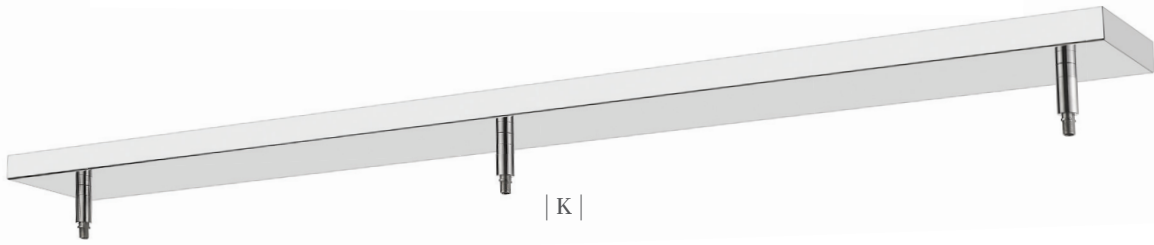

Product	Available Finish	# of lights	L	W
A	CP1205R-BN	BN, MB, RB, MGLD	5	12"	12"
B	CP1807R-RB	BN, MB, RB, MGLD	7	18"	18"
C	CP2411R-RB	BN, MB, RB, MGLD	11	24"	24"
D	CP3627R-BN	BN, MB, RB, MGLD	27	36"	36"
E	CP4205L-MB	BN, MB, RB, MGLD	5	42"	4.75"
F	CP5407L-BN	BN, MB, RB, MGLD	7	54"	4.75"
G	CP4217L-RB	BN, MB, RB, MGLD	17	42"	18"
H	CP5423L-MB	BN, MB, RB, MGLD	23	54"	18"
I	CP1803-BN	BN, BRZ, CH, HBR, MB	3	17.75"	17.75"
J	CP3402-BRZ	BN, BRZ, CH, HBR, MB	2	34"	4.5"
K	CP4403-CH	BN, BRZ, CH, HBR, MB	3	44"	4.5"
L	CP5404-MB	BN, BRZ, CH, HBR, MB	4	54"	4.5"
M	CP6405-BN	BN, BRZ, CH, HBR, MB	5	4.5"	

Use one of our canopies to add multiple rod or cord pendants to a single electrical box. Use the swivel or cord connector supplied with the multi port canopy or use the parts supplied with the pendants. Available in round, linear and rectangle shapes, from 2 to 5 port configurations (items "I-M"). Available in Brushed Nickel, Bronze, Chrome, Heritage Brass and Matte Black. Colors can vary between the Multi Port Canopies and the pendants so please check color compatibility.

| K |