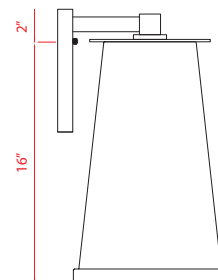

Back Plate measures:
4.75"W x 7"H

| A |

Finish

Black

Side view close-up

Back Plate measures:
4.75"W x 7"H

| B |

Back Plate measures:
4.75"W x 10"H

Finish

Black

Back Plate measures:
4.75"W x 4.75"H

| A |

Back Plate measures:
5"W x 5.25"H

| B |

Back Plate measures:
5"W x 8.25"H

| C |