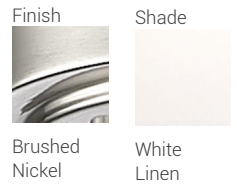

Product	Available Finish	Bulbs/Wattage	L/Ext.	W	H	Overall-H	Chain/Rods	Wire L.	Ceiling/Wall Plate
A	744-26R-BN	BN, LG, MB	(5) 60W-m	---	26"	10"	94"	2x24" + 2x12" + 1x6" + 1x3" rods	110"	5.125" diameter
B	744-34R-BN	BN, LG, MB	(5) 60W-m	---	34"	10.75"	94"	2x24" + 2x12" + 1x6" + 1x3" rods	110"	5.125" diameter
C	744-44R-BN	BN, LG, MB	(6) 60W-m	---	44"	10.75"	142"	4x24" + 2x12" + 1x6" + 1x3" rods	170"	5.125" diameter
D	744-42L-BN	BN, LG, MB	(2) 60W-m	42"	12"	9.5"	141.5"	4x24" + 2x12" + 1x6" + 1x3" rods	170"	5.9" diameter
E	744-62L-BN	BN, LG, MB	(2) 60W-m	62"	12"	9.5"	141.5"	4x24" + 2x12" + 1x6" + 1x3" rods	170"	5.9" diameter
F	744-63R-BN	BN, LG, MB	(6) 60W-m	---	63"	10.75"	142.5"	4x24" + 2x12" + 1x6" + 1x3" rods	170"	5.9" diameter