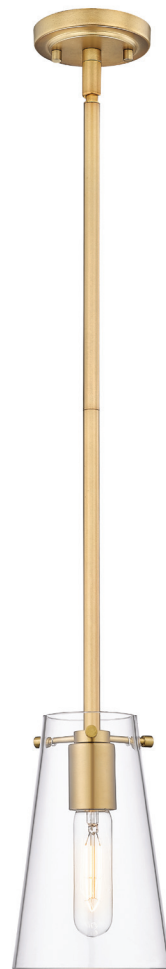

Kira

The appeal of the Kira pendant is clear. Its slim silhouette and choice of versatile finishes provides plenty of illumination while complementing nearly any design scheme. The Matte Black finish offers a classic, stately touch. It is also available in Brushed Nickel, Chrome, and Modern Gold.

| C |