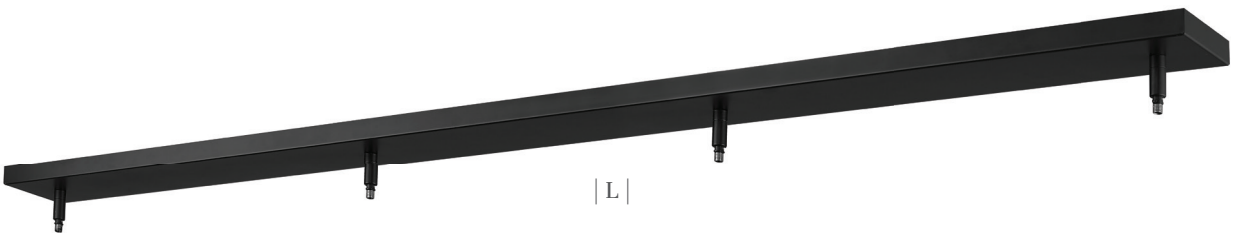

Product	Available Finish	# of lights	L	W
A	CP1205R-BN	BN, MB, RB, MGLD	5	12"	12"
B	CP1807R-RB	BN, MB, RB, MGLD	7	18"	18"
C	CP2411R-RB	BN, MB, RB, MGLD	11	24"	24"
D	CP3627R-BN	BN, MB, RB, MGLD	27	36"	36"
E	CP4205L-MB	BN, MB, RB, MGLD	5	42"	4.75"
F	CP5407L-BN	BN, MB, RB, MGLD	7	54"	4.75"
G	CP4217L-RB	BN, MB, RB, MGLD	17	42"	18"
H	CP5423L-MB	BN, MB, RB, MGLD	23	54"	18"
I	CP1803-BN	BN, BRZ, CH, HBR, MB	3	17.75"	17.75"
J	CP3402-BRZ	BN, BRZ, CH, HBR, MB	2	34"	4.5"
K	CP4403-CH	BN, BRZ, CH, HBR, MB	3	44"	4.5"
L	CP5404-MB	BN, BRZ, CH, HBR, MB	4	54"	4.5"
M	CP6405-BN	BN, BRZ, CH, HBR, MB	5	4.5"	

Use one of our canopies to add multiple rod or cord pendants to a single electrical box. Use the swivel or cord connector supplied with the multi port canopy or use the parts supplied with the pendants. Available in round, linear and rectangle shapes, from 2 to 5 port configurations (items "I-M"). Available in Brushed Nickel, Bronze, Chrome, Heritage Brass and Matte Black. Colors can vary between the Multi Port Canopies and the pendants so please check color compatibility.

| L |