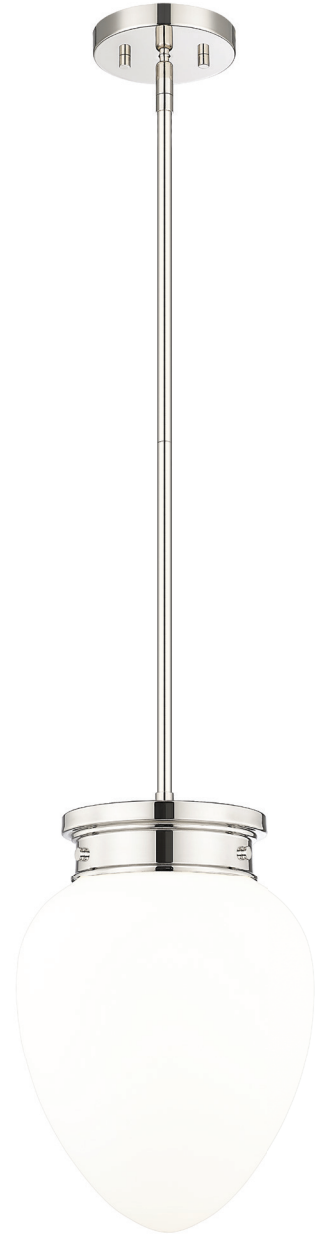

| L |

	Product	Available Finish	Bulbs/Wattage	W	H	Overall-H	Chain/Rods	Wire Length	Ceiling/Wall Plate
I	1945P9-BN	BN, MB, MGLD, PN	(1) 100W-m	10"	14.5"	98.25"	6x12" + 1x6" + 1x3" rods	110"	5" diameter
J	1945P9-MB	BN, MB, MGLD, PN	(1) 100W-m	10"	14.5"	98.25"	6x12" + 1x6" + 1x3" rods	110"	5" diameter
K	1945P9-MGLD	BN, MB, MGLD, PN	(1) 100W-m	10"	14.5"	98.25"	6x12" + 1x6" + 1x3" rods	110"	5" diameter
L	1945P9-PN	BN, MB, MGLD, PN	(1) 100W-m	10"	14.5"	98.25"	6x12" + 1x6" + 1x3" rods	110"	5" diameter