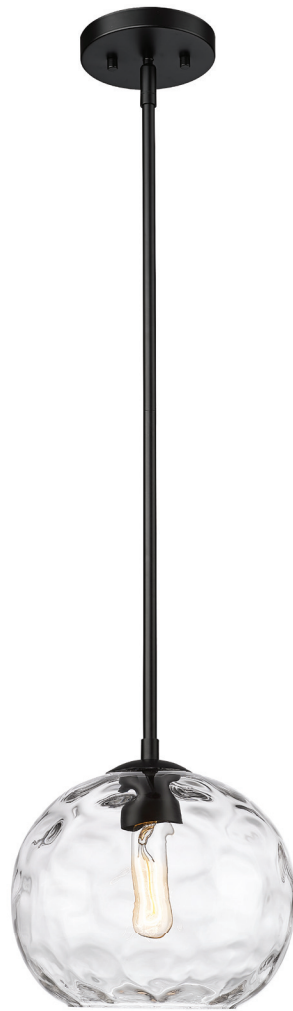

Chloe

Beautiful movement best describes Chloe. Each pendant is hand-blown by a glass artist. Make a dramatic statement by using it alone or with one of our canopies to create a custom chandelier. No matter your choice, the unique look is sure to brighten your home. Two sizes of glass available. Available in two sizes, clear glass with olde brass or brushed nickel. NOW AVAILABLE IN MATTE BLACK.

| A |

NEW