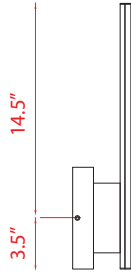

Back Plate measures:
4.75"W x 7"H

| A |

Finish

Black