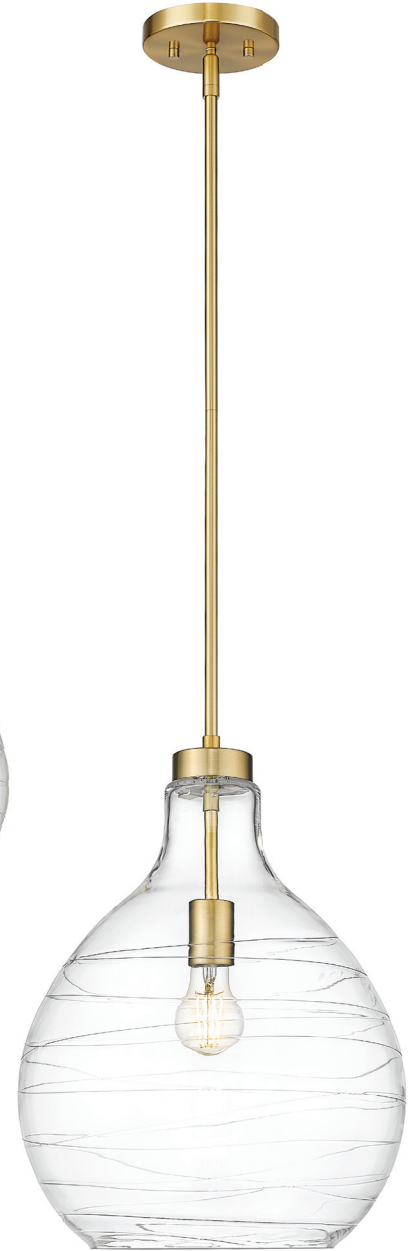

| A |

| B |

| C |

| D |

| E |

| F |

	Product	Available Finish	Bulbs/Wattage	W	H	Overall-H	Chain/Rods	Wire L.	Ceiling Plate Size
A	496P10-BN	BN, MB, MGLD	(1) 100W-m	10"	13.75"	97.25"	6x12" + 1x6" + 1x3" rods	110"	5.125" diameter
B	496P13-BN	BN, MB, MGLD	(1) 100W-m	13"	17.5"	101"	6x12" + 1x6" + 1x3" rods	110"	5.125" diameter
C	496P10-MB	BN, MB, MGLD	(1) 100W-m	10"	13.75"	97.25"	6x12" + 1x6" + 1x3" rods	110"	5.125" diameter
D	496P13-MB	BN, MB, MGLD	(1) 100W-m	13"	17.5"	101"	6x12" + 1x6" + 1x3" rods	110"	5.125" diameter
E	496P10-MGLD	BN, MB, MGLD	(1) 100W-m	10"	13.75"	97.25"	6x12" + 1x6" + 1x3" rods	110"	5.125" diameter
F	496P13-MGLD	BN, MB, MGLD	(1) 100W-m	13"	17.5"	101"	6x12" + 1x6" + 1x3" rods	110"	5.125" diameter

Kira

The appeal of the Kira pendant is clear. Its slim silhouette and choice of versatile finishes provides plenty of illumination while complementing nearly any design scheme. The Matte Black finish offers a classic, stately touch. It is also available in Brushed Nickel, Chrome, and Modern Gold.