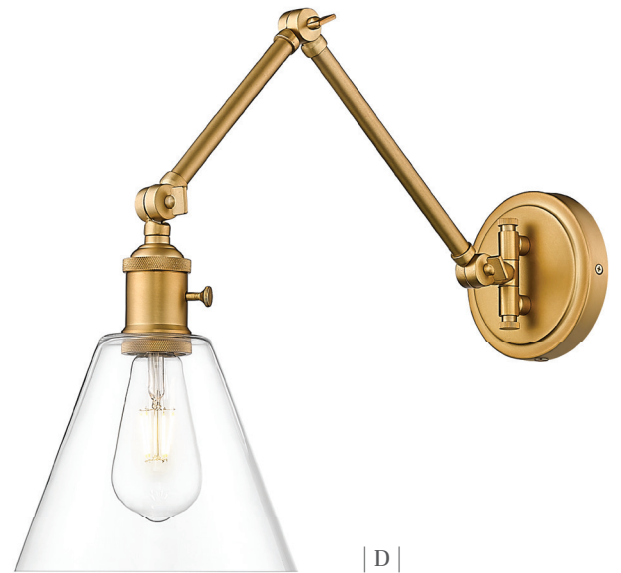

| A |

| C |

| E |

| B |

| D |

| F |

	Product	Available Finish	Bulbs/Wattage	W	H	Ceiling Plate Size
A	735F1-BN	BN, CH, LG, HBR, MB	(1) 60W-m	6"	9"	4.75" diameter
B	735F10-BN	BN, CH, LG, HBR, MB	(1) 60W-m	10.5"	15.75"	8.3" diameter
C	735F1-CH	BN, CH, LG, HBR, MB	(1) 60W-m	6"	9"	4.75" diameter
D	735F10-CH	BN, CH, LG, HBR, MB	(1) 60W-m	10.5"	15.75"	8.3" diameter
E	735F1-LG	BN, CH, LG, HBR, MB	(1) 60W-m	6"	9"	4.75" diameter
F	735F10-LG	BN, CH, LG, HBR, MB	(1) 60W-m	10.5"	15.75"	8.3" diameter

| A |

| B |

| C |

| D |

Fixtures are available for hardwire installation or with an optional cord and plug (included).

	Product	Finishes	Wattage	L/Ext.	W	H	Overall H	Rods	Wire	Ceiling Plate
A	3475-BN	BN, MB, MGLD, RB	(1) 100W-m	26"	7.5"	7.5"	57"	2x12"+1x6" rods	96"	5.2" diameter
B	3475-MB	BN, MB, MGLD, RB	(1) 100W-m	26"	7.5"	7.5"	57"	2x12"+1x6" rods	96"	5.2" diameter
C	3475-MGLD	BN, MB, MGLD, RB	(1) 100W-m	26"	7.5"	7.5"	57"	2x12"+1x6" rods	96"	5.2" diameter
D	3475-RB	BN, MB, MGLD, RB	(1) 100W-m	26"	7.5"	7.5"	57"	2x12"+1x6" rods	96"	5.2" diameter

Gayson

Able to suit both contemporary and traditional environments depending on the shade selected, the Gayson wall sconce pairs fashion with function due to an articulating arm that allows the light to be precisely aimed. It is available for hardwire installation or with an optional cord and plug (included) and can be ordered in the following finishes: Brushed Nickel, Matte Black, Rubbed Brass, and Modern Gold.