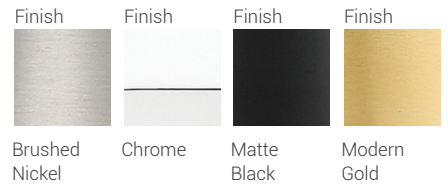

Liam

The streamlined look of the Liam family of vanity lights boasts a sculptural aesthetic that complements both traditional and transitional baths. Available in four widths (13, 18, 25, 32 and 40 inches wide) that suit most vanities, Liam offers dimmable maintenance-free LED in a choice of five CCTs for selecting the user's ideal white color in 90 CRI. Fixtures can be ordered in the following finishes: Matte Black, Chrome, Modern Gold, and Brushed Nickel.