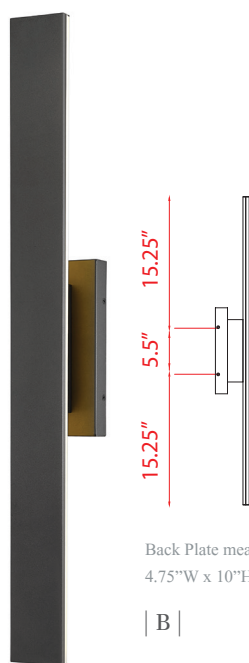

| A |

| B |

| C |

| D |

| E |

| F |

	Product	Available Finish	Bulbs/Wattage	L/Ext.	W	H
A	741TL-HBR	HBR, MB, PN	(1) 100W-m	37.75"	10"	51.75"
B	741TL-MB	HBR, MB, PN	(1) 100W-m	37.75"	10"	51.75"
C	741TL-PN	HBR, MB, PN	(1) 100W-m	37.75"	10"	51.75"
D	741FL-HBR	HBR, MB, PN	(1) 100W-m	42.5"	12.75"	82.5"
E	741FL-MB	HBR, MB, PN	(1) 100W-m	42.5"	12.75"	82.5"
F	741FL-PN	HBR, MB, PN	(1) 100W-m	42.5"	12.75"	82.5"

Side view close-up

Back Plate measures:
4.75"W x 10"H

| B |

Back Plate measures:
4.75"W x 13.75"H

| D |

Back Plate measures:
4.75"W x 7"H

| A |

Back Plate measures:
4.75"W x 10"H