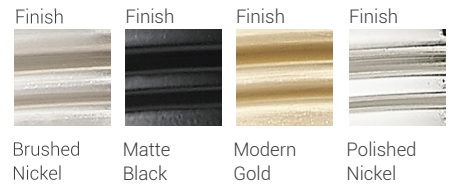

| I |

| J |

| K |

| L |

	Product	Available Finish	Bulbs/Wattage	W	H	Overall-H	Chain/Rods	Wire Length	Ceiling/Wall Plate
I	1945P9-BN	BN, MB, MGLD, PN	(1) 100W-m	10"	14.5"	98.25"	6x12" + 1x6" + 1x3" rods	110"	5" diameter
J	1945P9-MB	BN, MB, MGLD, PN	(1) 100W-m	10"	14.5"	98.25"	6x12" + 1x6" + 1x3" rods	110"	5" diameter
K	1945P9-MGLD	BN, MB, MGLD, PN	(1) 100W-m	10"	14.5"	98.25"	6x12" + 1x6" + 1x3" rods	110"	5" diameter
L	1945P9-PN	BN, MB, MGLD, PN	(1) 100W-m	10"	14.5"	98.25"	6x12" + 1x6" + 1x3" rods	110"	5" diameter