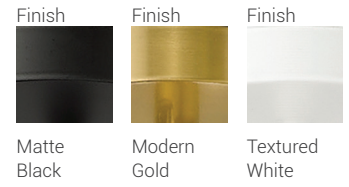

Product	Available Finish	Bulbs/Wattage	W	H	Overall-H	Chain/Rods	Wire L.	Ceiling/Wall Plate
G	7507-12TW	MB, MGLD, TW	(1) 60W-m	12"	16.5"	100"	6x12" + 1x6" + 1x3" rods	110"	5" diameter
H	7507-18TW	MB, MGLD, TW	(1) 60W-m	18"	19.5"	103"	6x12" + 1x6" + 1x3" rods	110"	5" diameter
I	7507-22TW	MB, MGLD, TW	(1) 60W-m	22"	25.5"	109"	6x12" + 1x6" + 1x3" rods	110"	5" diameter