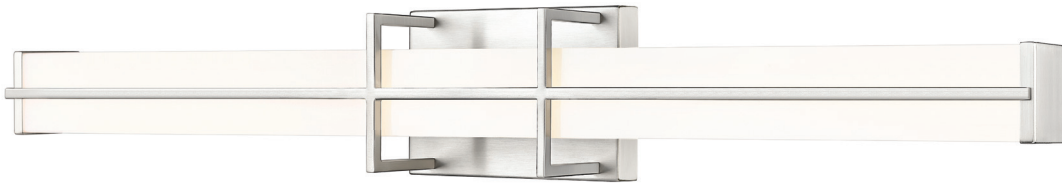

| E |

| F |

| G |

These fixtures can be mounted both horizontally and vertically.

| H |

5CCT Dimmable:
2700K, 3000K, 3500K, 4000K, 5000K
CRI (Color Rendering Index) >90

	Product	Available Finish	Bulbs/Wattage	Source Lumens	Delivered Lumens	CCT	CRI	L/ext.	W	H	Wall Plate
A	1011-18W-BN-LED	BN, CH, MB, MGLD	(1) 20W-LED	1600LM	1160LM	5CCT	>90	4"	18"	4.75"	7.1" x 4.7"
B	1011-18W-CH-LED	BN, CH, MB, MGLD	(1) 20W-LED	1600LM	1240LM	5CCT	>90	4"	18"	4.75"	7.1" x 4.7"
C	1011-18W-MB-LED	BN, CH, MB, MGLD	(1) 20W-LED	1600LM	1060LM	5CCT	>90	4"	18"	4.75"	7.1" x 4.7"
D	1011-18W-MGLD-LED	BN, CH, MB, MGLD	(1) 20W-LED	1600LM	1140LM	5CCT	>90	4"	18"	4.75"	7.1" x 4.7"
E	1011-25W-BN-LED	BN, CH, MB, MGLD	(1) 25W-LED	2000LM	1550LM	5CCT	>90	4"	25"	4.75"	7.1" x 4.7"
F	1011-25W-CH-LED	BN, CH, MB, MGLD	(1) 25W-LED	2000LM	1720LM	5CCT	>90	4"	25"	4.75"	7.1" x 4.7"
G	1011-25W-MB-LED	BN, CH, MB, MGLD	(1) 25W-LED	2000LM	1440LM	5CCT	>90	4"	25"	4.75"	7.1" x 4.7"
H	1011-25W-MGLD-LED	BN, CH, MB, MGLD	(1) 25W-LED	2000LM	1620LM	5CCT	>90	4"	25"	4.75"	7.1" x 4.7"