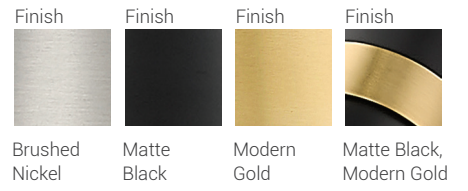

Fixtures are available for hardwire installation or with an optional cord and plug (included).

	Product	Finishes	Wattage	L/Ext.	W	H	Overall H	Rods	Wire	Ceiling Plate
A	351S-BN	BN, MB, MGLD, MB-MGLD	(1) 100W-m	27"	6.25"	6.25"	56.25"	2x12"+1x6" rods	96"	5.25" diameter
B	351S-MB	BN, MB, MGLD, MB-MGLD	(1) 100W-m	27"	6.25"	6.25"	56.25"	2x12"+1x6" rods	96"	5.25" diameter
C	351S-MGLD	BN, MB, MGLD, MB-MGLD	(1) 100W-m	27"	6.25"	6.25"	56.25"	2x12"+1x6" rods	96"	5.25" diameter
D	351S-MB-MGLD	BN, MB, MGLD, MB-MGLD	(1) 100W-m	27"	6.25"	6.25"	56.25"	2x12"+1x6" rods	96"	5.25" diameter