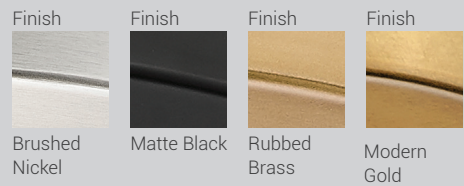

Z-STUDIO

Multi Port Canopies