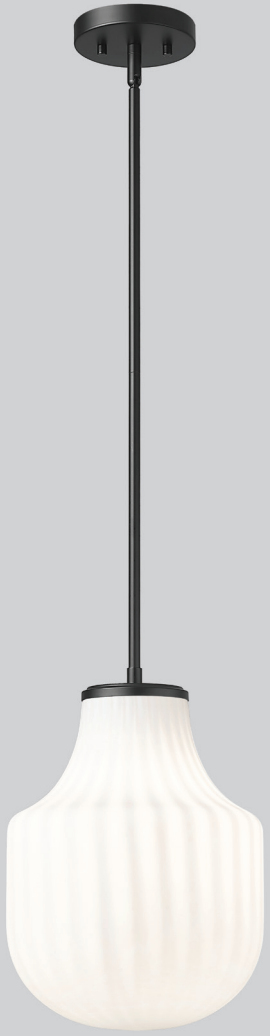

| A |

	Product	Bulbs/Wattage	W	H	Overall-H	Chain/Rod	Wire	Ceiling/Wall Plate
A	7510P10-MB	(1) 60W-m	10"	14.25"	98"	6x12" + 1x6" + 1x3" rods	110"	5" diameter
B	7511P8-MB	(1) 60W-m	8"	13.25"	98"	6x12" + 1x6" + 1x3" rods	110"	5" diameter
C	7512P13-MB	(1) 60W-m	13"	14.25"	98"	6x12" + 1x6" + 1x3" rods	110"	5" diameter