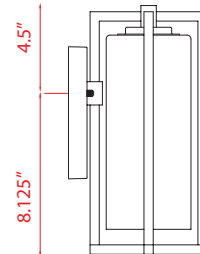

Back Plate measures:
5.875"W x 9.375"H

| A |

Back Plate measures:
4.75"W x 7.875"H

| B |

Back Plate measures:
4.5"W x 6.5"H

| C |

	Product	Bulbs/ Wattage	L/Ext.	W	H	Wall Plate
A	5016B-BK	(4) 60W-c	14.25"	12"	28"	5.875"W x 9.375"H
B	5016M-BK	(3) 60W-c	10.75"	9"	21.5"	4.75"W x 7.875"H
C	5016S-BK	(1) 60W-m	8.5"	7"	16.75"	4.5"W x 6.5"H

| D |

| E |

| F |

| G |

| H |

	Product	Bulbs/Wattage	W	H	Overall H	Chain	Wire	Ceiling Plate Size
D	5016CHB-BK	(4) 60W-c	12"	23.75"	64.5"	36"	48"	5.125" diameter
E	5016PHBR-BK	(4) 60W-c	12"	25.25"	---	---	---	---
F	5016PHMR-BK	(3) 60W-c	9"	20.25"	---	---	---	---
G	5016PHBR-5011P-BK	(4) 60W-c	12"	119.25"	---	---	---	---
H	5016PHMR-5012P-BK	(3) 60W-c	9"	94"	---	---	---	---

Back Plate measures:
5.875"W x 9.375"H

| A |

Back Plate measures:
4.75"W x 7.875"H

| B |

Back Plate measures:
4.5"W x 6.5"H

| C |

	Product	Bulb/ Wattage	L/Ext.	W	H	Wall Plate
A	5013B-BK	(1) 60W-m	9.25"	8"	22.25"	5.5"W x 8.625"H
B	5013M-BK	(1) 60W-m	9.25"	8"	16.5"	5.5"W x 5.625"H
C	5013S-BK	(1) 60W-m	7.25"	6"	12.75"	4.75"W x 6.75"H