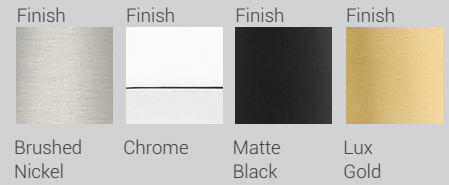

| B |

	Product	Available Finish	Bulbs/Wattage	L/ext.	W	H	Wall Plate
A	746-1S-CH	BN, CH, MB, LG	(1) 60W-m	5.5"	4.25"	7.25"	4.25" x 7.09"
B	746-2V-CH	BN, CH, MB, LG	(2) 60W-m	5.5"	13.75"	7.25"	13.58" x 4.25"
C	746-3V-CH	BN, CH, MB, LG	(3) 60W-m	5.5"	22.5"	7.25"	22.4" x 4.25"
D	746-4V-CH	BN, CH, MB, LG	(4) 60W-m	5.5"	30"	7.25"	30" x 4.25"
E	746-5V-CH	BN, CH, MB, LG	(5) 60W-m	5.5"	38"	7.25"	37.8" x 4.25"

These vanity fixtures can be mounted facing up or down