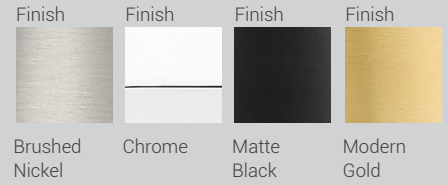

These vanity fixtures can be mounted facing up or down

Titus

The Titus vanity series makes a bold fashion statement with tapered clear glass shades and tubular bulbs. A complementary two-light wall sconce with up- and downward light will provide even illumination for make-up or grooming tasks when flanking a mirror. Titus wall fixtures can be ordered in a choice of Brushed Nickel, Matte Black, Chrome, and Modern Gold finishes; the hanging fixtures are available in Matte Black and Modern Gold.

| B |

These vanity fixtures can be mounted facing up or down

| C |

| F |

| D |

| E |

Titus

The Titus vanity series makes a bold fashion statement with tapered clear glass shades and tubular bulbs. A complementary two-light wall sconce with up- and downward light will provide even illumination for make-up or grooming tasks when flanking a mirror. Titus wall fixtures can be ordered in a choice of Brushed Nickel, Matte Black, Chrome, and Modern Gold finishes; the hanging fixtures are available in Matte Black and Modern Gold.