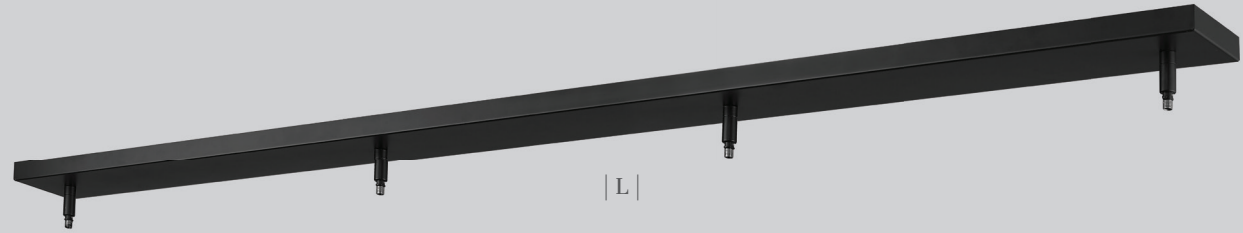

Product	Available Finish	# of lights	L	W
A	CP1205R-BN	BN, MB, RB, MGLD	5	12"	12"
B	CP1807R-RB	BN, MB, RB, MGLD	7	18"	18"
C	CP2411R-RB	BN, MB, RB, MGLD	11	24"	24"
D	CP3627R-BN	BN, MB, RB, MGLD	27	36"	36"
E	CP4205L-MB	BN, MB, RB, MGLD	5	42"	4.75"
F	CP5407L-BN	BN, MB, RB, MGLD	7	54"	4.75"
G	CP4217L-RB	BN, MB, RB, MGLD	17	42"	18"
H	CP5423L-MB	BN, MB, RB, MGLD	23	54"	18"
I	CP1803-BN	BN, BRZ, CH, HBR, MB	3	17.75"	17.75"
J	CP3402-BRZ	BN, BRZ, CH, HBR, MB	2	34"	4.5"
K	CP4403-CH	BN, BRZ, CH, HBR, MB	3	44"	4.5"
L	CP5404-MB	BN, BRZ, CH, HBR, MB	4	54"	4.5"
M	CP6405-BN	BN, BRZ, CH, HBR, MB	5	64"	4.5"