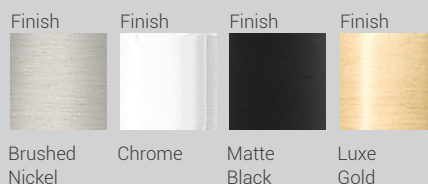

Kendrick

The gently rounded shape of the Kendrick vanity series brings an organic feel to the matte opal glass shades. Able to enhance any bath setting from traditional and transitional to contemporary, Kendrick can be ordered in a choice of Brushed Nickel, Matte Black, Chrome, and Luxe Gold finishes.

| B |

	Product	Available Finish	Bulbs/Wattage	L/ext.	W	H	Wall Plate
A	745-1S-BN	BN, CH, MB, LG	(1) 60W-m	6.25"	4.75"	8"	4.72"x 7.83" oval
B	745-2V-BN	BN, CH, MB, LG	(2) 60W-m	6.25"	14.5"	8.5"	7.83"x 4.72" oval
C	745-3V-BN	BN, CH, MB, LG	(3) 60W-m	6.25"	23"	8.5"	7.83"x 4.72" oval
D	745-4V-BN	BN, CH, MB, LG	(4) 60W-m	6.25"	31.25"	8.5"	7.83"x 4.72" oval
E	745-5V-BN	BN, CH, MB, LG	(5) 60W-m	6.25"	39.25"	8.5"	7.83"x 4.72" oval

These vanity fixtures can be mounted facing up or down