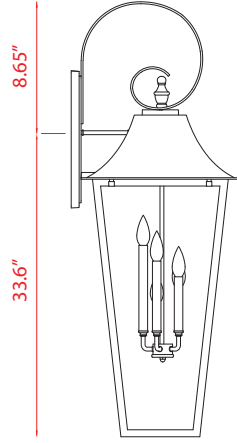

Back Plate measures:
5.875"W x 9.375"H

| A |

Back Plate measures:
4.75"W x 7.875"H

| B |

Back Plate measures:
4.5"W x 6.5"H

| C |

	Product	Bulb/ Wattage	L/Ext.	W	H	Wall Plate
A	5013B-BK	(1) 60W-m	9.25"	8"	22.25"	5.5"W x 8.625"H
B	5013M-BK	(1) 60W-m	9.25"	8"	16.5"	5.5"W x 5.625"H
C	5013S-BK	(1) 60W-m	7.25"	6"	12.75"	4.75"W x 6.75"H

Back Plate measures:
8.25"W x 11.75"H

| A |

Back Plate measures:
4.75"W x 7.875"H

| D |

Back Plate measures:
7.125"W x 10.625"H

| B |

Back Plate measures:
4.5"W x 6.5"H

| E |

Finish

Black

Glass

Clear Bevelled Glass

Back Plate measures:
5.91"W x 13.88"H

| A |

Back Plate measures:
4.5"W x 7.87"H

| D |

Back Plate measures:
5.38"W x 11.75"H

| B |

Back Plate measures:
4.72"W x 6.25"H

| E |

Back Plate measures:
4.5"W x 10"H

| C |

	Product	Bulbs/Wattage	L/Ext.	W	H	Wall Plate Size
A	5008XXL-BK	(5) 60W-c	17.5"	16"	44"	5.91"W x 13.88"H
B	5008XL-BK	(3) 60W-c	13"	12"	33.25"	5.38"W x 11.75"H
C	5008B-BK	(3) 60W-c	11"	10"	27.25"	4.5"W x 10"H
D	5008M-BK	(1) 100W-m	9"	8"	22.25"	4.5"W x 7.87"H
E	5008S-BK	(1) 100W-m	7"	6"	17.25"	4.72"W x 6.25"H