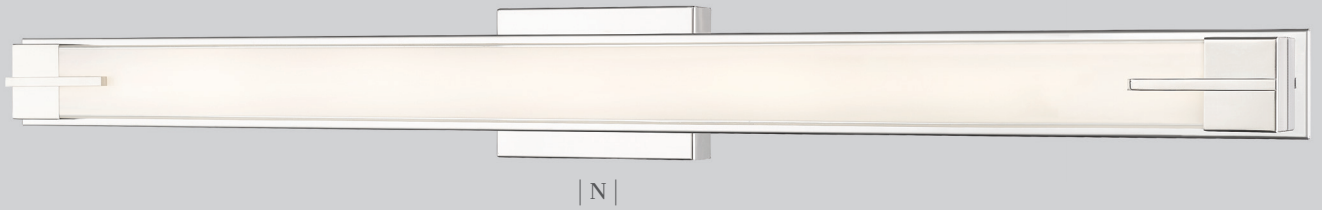

Product	Available Finish	Bulbs/Wattage	Source Lumens	Delivered Lumens	CCT	CRI	L/ext.	W	H	Wall Plate
M	4100-43W-BN-LED	BN, CH, MB, MGLD	(1) 46W-LED	4600LM	2300LM	5CCT	>90	3"	43"	4.5"	6.75" x 4.5"
N	4100-43W-CH-LED	BN, CH, MB, MGLD	(1) 46W-LED	4600LM	2300LM	5CCT	>90	3"	43"	4.5"	6.75" x 4.5"
O	4100-43W-MB-LED	BN, CH, MB, MGLD	(1) 46W-LED	4600LM	2300LM	5CCT	>90	3"	43"	4.5"	6.75" x 4.5"
P	4100-43W-MGLD-LED	BN, CH, MB, MGLD	(1) 46W-LED	4600LM	2300LM	5CCT	>90	3"	43"	4.5"	6.75" x 4.5"