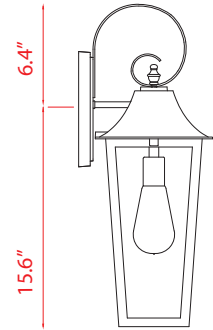

Back Plate measures:
5.875"W x 9.375"H

| A |

Back Plate measures:
4.75"W x 7.875"H

| B |

Back Plate measures:
4.5"W x 6.5"H

| C |

	Product	Bulb/ Wattage	L/Ext.	W	H	Wall Plate
A	5013B-BK	(1) 60W-m	9.25"	8"	22.25"	5.5"W x 8.625"H
B	5013M-BK	(1) 60W-m	9.25"	8"	16.5"	5.5"W x 5.625"H
C	5013S-BK	(1) 60W-m	7.25"	6"	12.75"	4.75"W x 6.75"H

Back Plate measures:
8.25"W x 11.75"H

| A |

Back Plate measures:
4.75"W x 7.875"H

| D |

Back Plate measures:
7.125"W x 10.625"H

| B |

Back Plate measures:
4.5"W x 6.5"H

| E |

Finish

Black

Glass

Clear Bevelled Glass

Back Plate measures:
5.91"W x 13.88"H

| A |

Back Plate measures:
4.5"W x 7.87"H

| D |

Back Plate measures:
5.38"W x 11.75"H

| B |

Back Plate measures:
4.72"W x 6.25"H

| E |

Back Plate measures:
4.5"W x 10"H

| C |

	Product	Bulbs/Wattage	L/Ext.	W	H	Wall Plate Size
A	5008XXL-BK	(5) 60W-c	17.5"	16"	44"	5.91"W x 13.88"H
B	5008XL-BK	(3) 60W-c	13"	12"	33.25"	5.38"W x 11.75"H
C	5008B-BK	(3) 60W-c	11"	10"	27.25"	4.5"W x 10"H
D	5008M-BK	(1) 100W-m	9"	8"	22.25"	4.5"W x 7.87"H
E	5008S-BK	(1) 100W-m	7"	6"	17.25"	4.72"W x 6.25"H