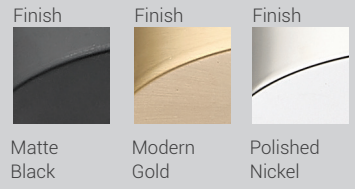

Farrel

The elongated fluted shape of the Farrel series provides plenty of light in a slim silhouette.

Available as a pendant as well as a wall sconce, Farrel can be ordered in a choice of Brushed Nickel, Matte Black, and Modern Gold finishes.

Alaric

The finely fluted texture of the frosted glass shade on the Alaric pendant offers subtle sophistication that complements the design elements of the pendants.

Alaric can be ordered in a choice of Polished Nickel, Matte Black, and Modern Gold finishes to complement the hardware in any room.