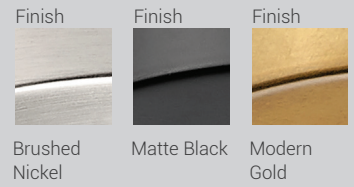

Multi Point Mounting Available
Please Check Color Compatibility

Please see page 22-23

| D |

| E |

| F |

	Product	Bulbs/Wattage	W	H	Overall-H	Chain/Rod	Cord Length	Wire	Ceiling/Wall Plate
A	3043P7-BN	(1) 60W-m	7.25"	13.75"	126.75"	---	110" cord	---	5.125" diameter
B	3043P7-MB	(1) 60W-m	7.25"	13.75"	126.75"	---	110" cord	---	5.125" diameter
C	3043P7-MGLD	(1) 60W-m	7.25"	13.75"	126.75"	---	110" cord	---	5.125" diameter
D	3043P7-ROD-BN	(1) 60W-m	7.25"	13.75"	62.75"	3x12" + 1x6" + 1x3" rods	---	110"	5.125" diameter
E	3043P7-ROD-MB	(1) 60W-m	7.25"	13.75"	62.75"	3x12" + 1x6" + 1x3" rods	---	110"	5.125" diameter
F	3043P7-ROD-MGLD	(1) 60W-m	7.25"	13.75"	62.75"	3x12" + 1x6" + 1x3" rods	---	110"	5.125" diameter