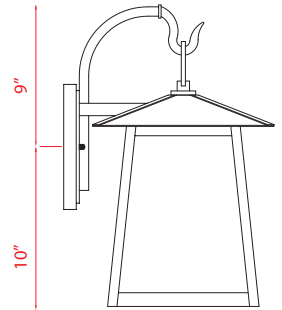

Back Plate measures:
5.875"W x 9.375"H

| A |

Back Plate measures:
4.75"W x 7.875"H

| B |

Back Plate measures:
4.5"W x 6.5"H

| C |

	Product	Bulbs/ Wattage	L/Ext.	W	H	Wall Plate
A	5016B-BK	(4) 60W-c	14.25"	12"	28"	5.875"W x 9.375"H
B	5016M-BK	(3) 60W-c	10.75"	9"	21.5"	4.75"W x 7.875"H
C	5016S-BK	(1) 60W-m	8.5"	7"	16.75"	4.5"W x 6.5"H

Back Plate measures:
5.875"W x 9.375"H

| A |

Back Plate measures:
4.75"W x 7.875"H

| B |

Back Plate measures:
4.5"W x 6.5"H

| C |

	Product	Bulb/ Wattage	L/Ext.	W	H	Wall Plate
A	5013B-BK	(1) 60W-m	9.25"	8"	22.25"	5.5"W x 8.625"H
B	5013M-BK	(1) 60W-m	9.25"	8"	16.5"	5.5"W x 5.625"H
C	5013S-BK	(1) 60W-m	7.25"	6"	12.75"	4.75"W x 6.75"H

| E |

| D |

| F |

| G |

| H |

	Product	Bulbs/Wattage	W	H	Overall H	Chain	Wire	Ceiling Plate Size
D	5013CHB-BK	(1) 60W-m	8"	25"	65"	36"	48"	4.75" diameter
E	5013PHBR-BK	(1) 60W-m	8"	25.75"	---	---	---	---
F	5013PHBS-BK	(1) 60W-m	8"	24.5"	---	---	---	---
G	5013PHBR-5012P-BK	(1) 60W-m	9"	99.5"	---	---	---	---
H	5013PHBS-536P-BK	(1) 60W-m	9.25"	118.5"	---	---	---	---

Back Plate measures:
8.25"W x 11.75"H

| A |

Back Plate measures:
4.75"W x 7.875"H

| D |

Back Plate measures:
7.125"W x 10.625"H

| B |

Back Plate measures:
4.5"W x 6.5"H

| E |