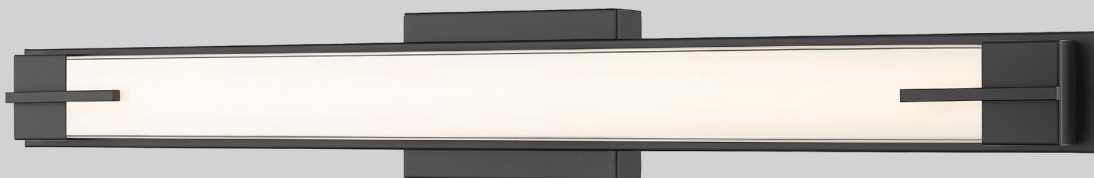

| K |

	Product	Available Finish	Bulbs/Wattage	Source Lumens	Delivered Lumens	CCT	CRI	L/ext.	W	H	Wall Plate
I	4100-33W-BN-LED	BN, CH, MB, MGLD	(1) 33W-LED	3300LM	1800LM	5CCT	>90	3"	33"	4.5"	6.75" x 4.5"
J	4100-33W-CH-LED	BN, CH, MB, MGLD	(1) 33W-LED	3300LM	1800LM	5CCT	>90	3"	33"	4.5"	6.75" x 4.5"
K	4100-33W-MB-LED	BN, CH, MB, MGLD	(1) 33W-LED	3300LM	1800LM	5CCT	>90	3"	33"	4.5"	6.75" x 4.5"
L	4100-33W-MGLD-LED	BN, CH, MB, MGLD	(1) 33W-LED	3300LM	1800LM	5CCT	>90	3"	33"	4.5"	6.75" x 4.5"