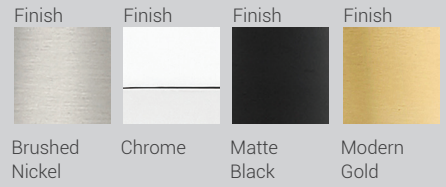

Brushed Nickel   Chrome   Matte Black   Modern Gold