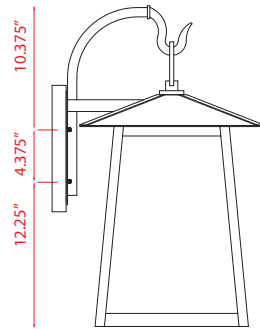

Back Plate measures:
5.875"W x 9.375"H

| A |

Back Plate measures:
4.75"W x 7.875"H

| B |

Back Plate measures:
4.5"W x 6.5"H

| C |

	Product	Bulbs/ Wattage	L/Ext.	W	H	Wall Plate
A	5016B-BK	(4) 60W-c	14.25"	12"	28"	5.875"W x 9.375"H
B	5016M-BK	(3) 60W-c	10.75"	9"	21.5"	4.75"W x 7.875"H
C	5016S-BK	(1) 60W-m	8.5"	7"	16.75"	4.5"W x 6.5"H

Back Plate measures:
5.875"W x 9.375"H

| A |

Back Plate measures:
4.75"W x 7.875"H

| B |

Back Plate measures:
4.5"W x 6.5"H

| C |

	Product	Bulb/ Wattage	L/Ext.	W	H	Wall Plate
A	5013B-BK	(1) 60W-m	9.25"	8"	22.25"	5.5"W x 8.625"H
B	5013M-BK	(1) 60W-m	9.25"	8"	16.5"	5.5"W x 5.625"H
C	5013S-BK	(1) 60W-m	7.25"	6"	12.75"	4.75"W x 6.75"H

| E |

| D |

| F |

| G |

| H |

	Product	Bulbs/Wattage	W	H	Overall H	Chain	Wire	Ceiling Plate Size
D	5013CHB-BK	(1) 60W-m	8"	25"	65"	36"	48"	4.75" diameter
E	5013PHBR-BK	(1) 60W-m	8"	25.75"	---	---	---	---
F	5013PHBS-BK	(1) 60W-m	8"	24.5"	---	---	---	---
G	5013PHBR-5012P-BK	(1) 60W-m	9"	99.5"	---	---	---	---
H	5013PHBS-536P-BK	(1) 60W-m	9.25"	118.5"	---	---	---	---

Back Plate measures:
8.25"W x 11.75"H

| A |

Back Plate measures:
4.75"W x 7.875"H

| D |

Back Plate measures:
7.125"W x 10.625"H

| B |

Back Plate measures:
4.5"W x 6.5"H

| E |