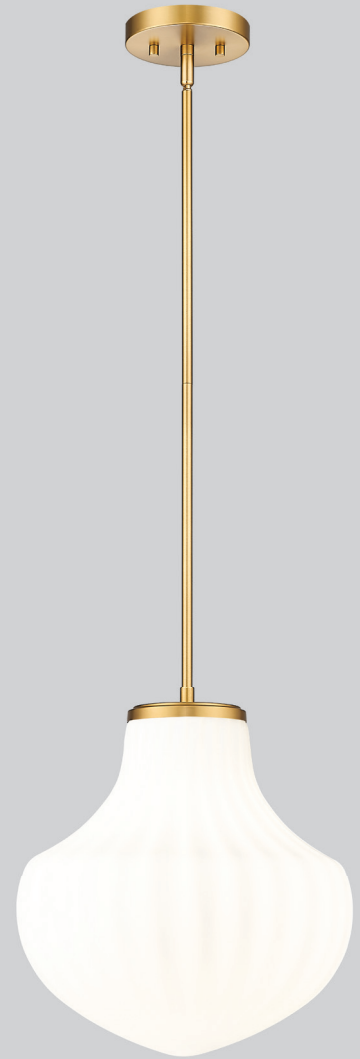

| C |

	Product	Bulbs/Wattage	W	H	Overall-H	Chain/Rod	Wire	Ceiling/Wall Plate
A	7510P10-MGLD	(1) 60W-m	10"	14.25"	98"	6x12" + 1x6" + 1x3" rods	110"	5" diameter
B	7511P8-MGLD	(1) 60W-m	8"	13.25"	98"	6x12" + 1x6" + 1x3" rods	110"	5" diameter
C	7512P13-MGLD	(1) 60W-m	13"	14.25"	98"	6x12" + 1x6" + 1x3" rods	110"	5" diameter