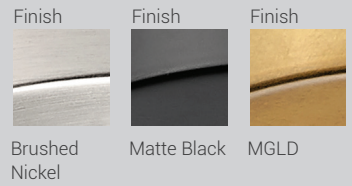

Farrell

The elongated fluted shape of the Farrell series provides plenty of light in a slim silhouette. Available as a pendant as well as a wall sconce, Farrell can be ordered in a choice of Brushed Nickel, Matte Black, and Modern Gold finishes.

| A |

| B |

| C |

Multi Point Mounting Available
Please Check Color Compatibility

Please see page 22-23

| D |

| E |

| F |

Farrel

The elongated fluted shape of the Farrel series provides plenty of light in a slim silhouette.

Available as a pendant as well as a wall sconce, Farrel can be ordered in a choice of Brushed Nickel, Matte Black, and Modern Gold finishes.