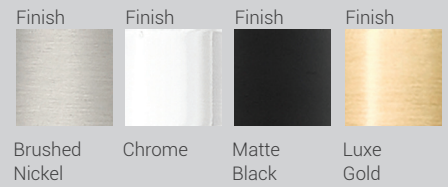

| C |

These vanity fixtures can be mounted facing up or down

| D |

| E |

Kendrick

The gently rounded shape of the Kendrick vanity series brings an organic feel to the matte opal glass shades. Able to enhance any bath setting from traditional and transitional to contemporary, Kendrick can be ordered in a choice of Brushed Nickel, Matte Black, Chrome, and Luxe Gold finishes.