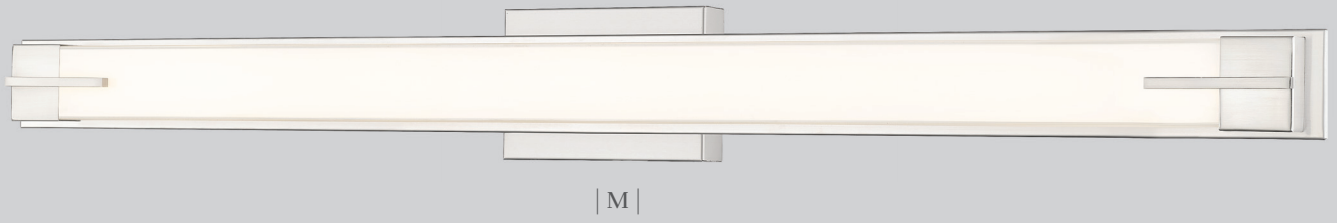

Product	Available Finish	Bulbs/Wattage	Source Lumens	Delivered Lumens	CCT	CRI	L/ext.	W	H	Wall Plate
M	4100-43W-BN-LED	BN, CH, MB, MGLD	(1) 46W-LED	4600LM	2300LM	5CCT	>90	3"	43"	4.5"	6.75" x 4.5"
N	4100-43W-CH-LED	BN, CH, MB, MGLD	(1) 46W-LED	4600LM	2300LM	5CCT	>90	3"	43"	4.5"	6.75" x 4.5"
O	4100-43W-MB-LED	BN, CH, MB, MGLD	(1) 46W-LED	4600LM	2300LM	5CCT	>90	3"	43"	4.5"	6.75" x 4.5"
P	4100-43W-MGLD-LED	BN, CH, MB, MGLD	(1) 46W-LED	4600LM	2300LM	5CCT	>90	3"	43"	4.5"	6.75" x 4.5"