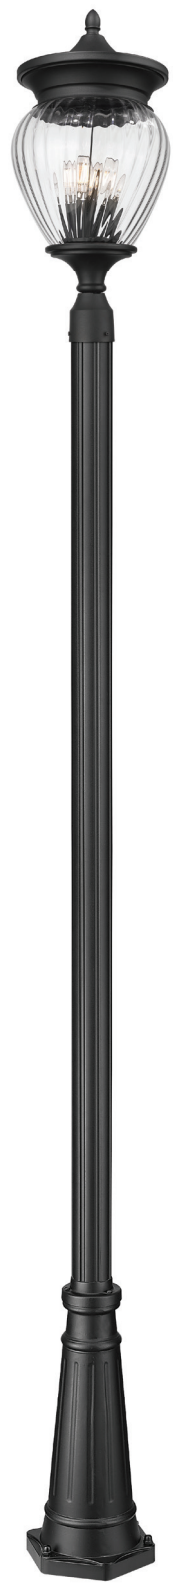

| G |

	Product	Bulbs/Wattage	W	H	Overall H	Chain	Wire	Ceiling Plate Size
D	5016CHB-BK	(4) 60W-c	12"	23.75"	64.5"	36"	48"	5.125" diameter
E	5016PHBR-BK	(4) 60W-c	12"	25.25"	---	---	---	---
F	5016PHMR-BK	(3) 60W-c	9"	20.25"	---	---	---	---
G	5016PHBR-5011P-BK	(4) 60W-c	12"	119.25"	---	---	---	---
H	5016PHMR-5012P-BK	(3) 60W-c	9"	94"	---	---	---	---