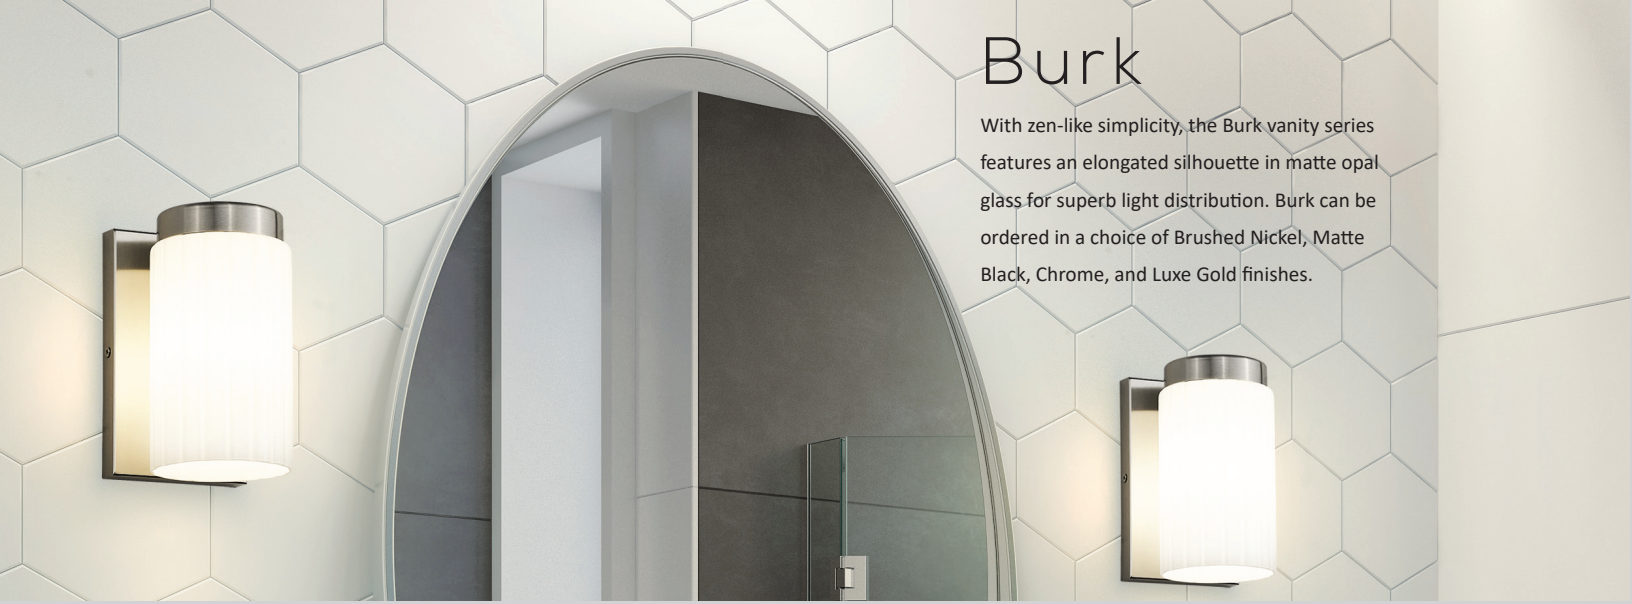

These vanity fixtures can be mounted facing up or down

| C |

| D |

| E |

Burk

With zen-like simplicity, the Burk vanity series features an elongated silhouette in matte opal glass for superb light distribution. Burk can be ordered in a choice of Brushed Nickel, Matte Black, Chrome, and Luxe Gold finishes.