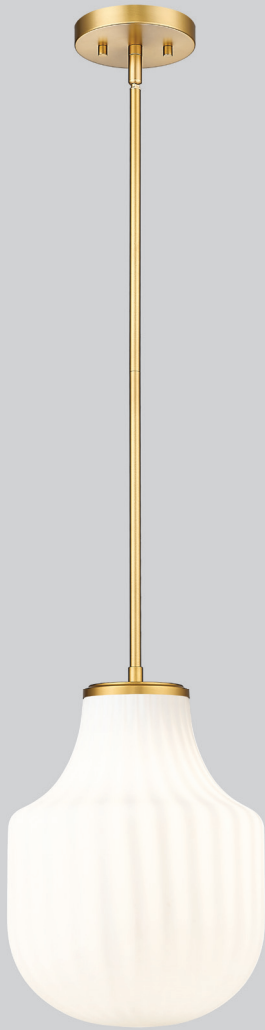

Finish	Finish
Matte Black	Modern Gold

| A |