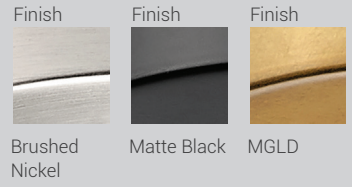

Farrel

The elongated fluted shape of the Farrel series provides plenty of light in a slim silhouette.

Available as a pendant as well as a wall sconce, Farrel can be ordered in a choice of Brushed Nickel, Matte Black, and Modern Gold finishes.

| A |

| B |

| C |

	Product	Available Finish	Bulbs/Wattage	L/Ext.	W	H	Overall-H	Cord Length	Ceiling/Wall Plate
A	3043P7-5R-MB	BN, MB, MGLD	(5) 60W-m	---	12"	13.75"	126.75"	110" cord	12" diameter
B	3043P7-7R-MB	BN, MB, MGLD	(7) 60W-m	---	18"	13.75"	126.75"	110" cord	18" diameter
C	3043P7-5L-MB	BN, MB, MGLD	(5) 60W-m	42"	7.25"	13.75"	126.75"	110" cord	42" x 6"