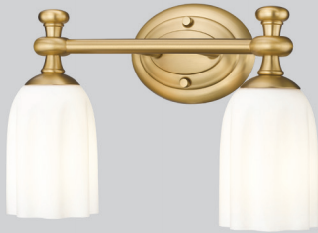

| B |

	Product	Available Finish	Bulbs/Wattage	L/ext.	W	H	Wall Plate
A	1102-1S-MGLD	BN, CH, MB, MGLD	(1) 60W-m	6"	4.75"	9.5"	4.63" diameter
B	1102-2V-MGLD	BN, CH, MB, MGLD	(2) 60W-m	6"	13.75"	9.5"	6" x 4.5" oval
C	1102-3V-MGLD	BN, CH, MB, MGLD	(3) 60W-m	6"	22"	9.5"	6" x 4.5" oval
D	1102-4V-MGLD	BN, CH, MB, MGLD	(4) 60W-m	6"	31.25"	9.5"	6" x 4.5" oval
E	1102-5V-MGLD	BN, CH, MB, MGLD	(5) 60W-m	6"	40.25"	9.5"	6" x 4.5" oval

These vanity fixtures can be mounted facing up or down