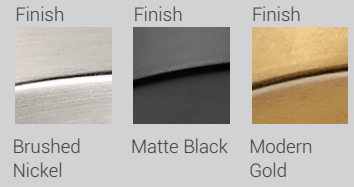

Multi Point Mounting Available
Please Check Color Compatibility

Please see page 22-23

| D |

| E |

| F |

	Product	Bulbs/Wattage	W	H	Overall-H	Chain/Rod	Cord Length	Wire	Ceiling/Wall Plate
A	3043P6-BN	(1) 60W-m	6"	11"	124"	---	110" cord	---	5.125" diameter
B	3043P6-MB	(1) 60W-m	6"	11"	124"	---	110" cord	---	5.125" diameter
C	3043P6-MGLD	(1) 60W-m	6"	11"	124"	---	110" cord	---	5.125" diameter
D	3043P6-ROD-BN	(1) 60W-m	6"	11"	61"	3x12" + 1x6" + 1x3" rods	---	110"	5.125" diameter
E	3043P6-ROD-MB	(1) 60W-m	6"	11"	61"	3x12" + 1x6" + 1x3" rods	---	110"	5.125" diameter
F	3043P6-ROD-MGLD	(1) 60W-m	6"	11"	61"	3x12" + 1x6" + 1x3" rods	---	170"	5.125" diameter