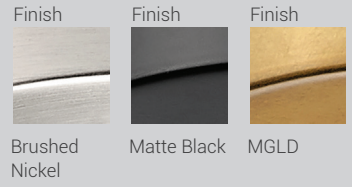

Farrel

The elongated fluted shape of the Farrel series provides plenty of light in a slim silhouette.

Available as a pendant as well as a wall sconce, Farrel can be ordered in a choice of Brushed Nickel, Matte Black, and Modern Gold finishes.

| A |

| B |

| C |

	Product	Available Finish	Bulbs/Wattage	L/Ext.	W	H	Overall-H	Cord Length	Ceiling/Wall Plate
A	3043P6-5R-MB	BN, MB, MGLD	(5) 60W-m	---	12"	11"	124"	110" cord	12" diameter
B	3043P6-7R-MB	BN, MB, MGLD	(7) 60W-m	---	18"	11"	124"	110" cord	18" diameter
C	3043P6-5L-MB	BN, MB, MGLD	(5) 60W-m	42"	6"	11"	124"	110" cord	42" x 6"