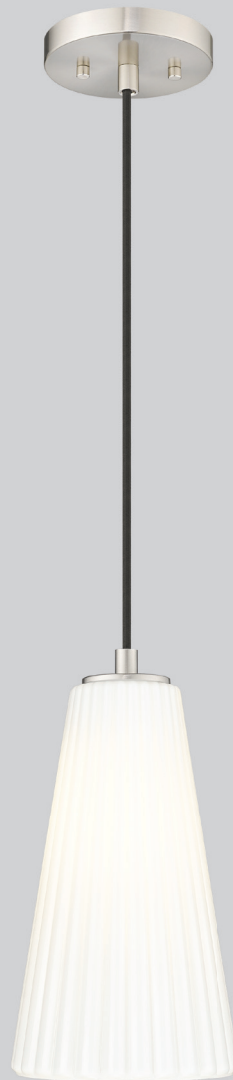

Farrel

The elongated fluted shape of the Farrel series provides plenty of light in a slim silhouette. Available as a pendant as well as a wall sconce, Farrel can be ordered in a choice of Brushed Nickel, Matte Black, and Modern Gold finishes.

| A |

| B |

| C |

| D |

| E |

| F |

	Product	Bulbs/Wattage	L/ext.	W	H	Ceiling/Wall Plate
A	3043-1SL-BN	(1) 60W-m	8.5"	7.25"	16.5"	5.125" x 16.5"
B	3043-1SL-MB	(1) 60W-m	8.5"	7.25"	16.5"	5.125" x 16.5"
C	3043-1SL-MGLD	(1) 60W-m	8.5"	7.25"	16.5"	5.125" x 16.5"
D	3043-1SS-BN	(1) 60W-m	7"	6"	12.75"	5.125" x 12.625"
E	3043-1SS-MB	(1) 60W-m	7"	6"	12.75"	5.125" x 12.625"
F	3043-1SS-MGLD	(1) 60W-m	7"	6"	12.75"	5.125" x 12.625"

These sconces can be mounted facing up or down

Farrel

The elongated fluted shape of the Farrel series provides plenty of light in a slim silhouette. Available as a pendant as well as a wall sconce, Farrel can be ordered in a choice of Brushed Nickel, Matte Black, and Modern Gold finishes.