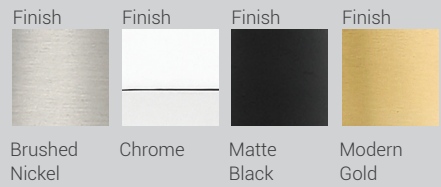

Brushed Nickel

Chrome

Matte Black

Modern Gold