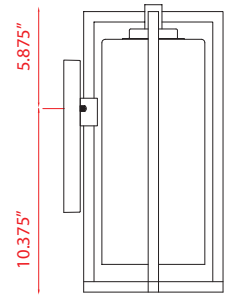

Back Plate measures:
5.875"W x 9.375"H

| A |

Back Plate measures:
4.75"W x 7.875"H

| B |

Back Plate measures:
4.5"W x 6.5"H

| C |

	Product	Bulbs/ Wattage	L/Ext.	W	H	Wall Plate
A	5016B-BK	(4) 60W-c	14.25"	12"	28"	5.875"W x 9.375"H
B	5016M-BK	(3) 60W-c	10.75"	9"	21.5"	4.75"W x 7.875"H
C	5016S-BK	(1) 60W-m	8.5"	7"	16.75"	4.5"W x 6.5"H

| D |

| E |

| F |

| G |

| H |

	Product	Bulbs/Wattage	W	H	Overall H	Chain	Wire	Ceiling Plate Size
D	5016CHB-BK	(4) 60W-c	12"	23.75"	64.5"	36"	48"	5.125" diameter
E	5016PHBR-BK	(4) 60W-c	12"	25.25"	---	---	---	---
F	5016PHMR-BK	(3) 60W-c	9"	20.25"	---	---	---	---
G	5016PHBR-5011P-BK	(4) 60W-c	12"	119.25"	---	---	---	---
H	5016PHMR-5012P-BK	(3) 60W-c	9"	94"	---	---	---	---

Back Plate measures:
5.875"W x 9.375"H

| A |

Back Plate measures:
4.75"W x 7.875"H

| B |

Back Plate measures:
4.5"W x 6.5"H

| C |

	Product	Bulb/ Wattage	L/Ext.	W	H	Wall Plate
A	5013B-BK	(1) 60W-m	9.25"	8"	22.25"	5.5"W x 8.625"H
B	5013M-BK	(1) 60W-m	9.25"	8"	16.5"	5.5"W x 5.625"H
C	5013S-BK	(1) 60W-m	7.25"	6"	12.75"	4.75"W x 6.75"H