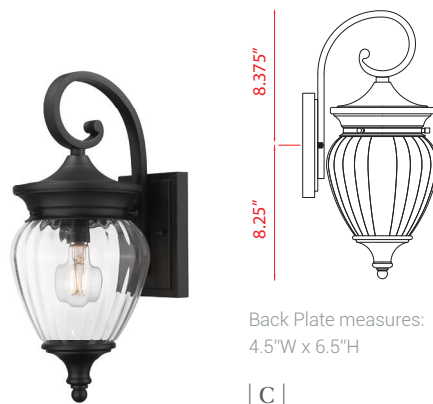

Davina

Distinctive ribbed glass in a unique teardrop shape distinguishes the transitional Davina outdoor lantern, which is offered in hanging, wall- and post-mounted versions. Coated with Z-Lite's durable Coastal Black paint finish, Davina will complete your home's exterior look for the long term.

Back Plate measures:
5.875"W x 9.375"H

| A |

Back Plate measures:
4.75"W x 7.875"H

| B |

Back Plate measures:
4.5"W x 6.5"H

| C |

	Product	Bulbs/ Wattage	L/Ext.	W	H	Wall Plate
A	5016B-BK	(4) 60W-c	14.25"	12"	28"	5.875"W x 9.375"H
B	5016M-BK	(3) 60W-c	10.75"	9"	21.5"	4.75"W x 7.875"H
C	5016S-BK	(1) 60W-m	8.5"	7"	16.75"	4.5"W x 6.5"H