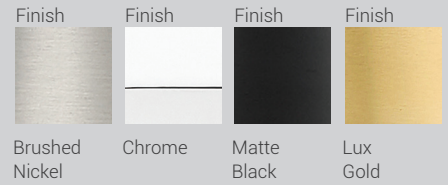

Burk

With zen-like simplicity, the Burk vanity series features an elongated silhouette in matte opal glass for superb light distribution. Burk can be ordered in a choice of Brushed Nickel, Matte Black, Chrome, and Luxe Gold finishes.

| B |

	Product	Available Finish	Bulbs/Wattage	L/ext.	W	H	Wall Plate
A	746-1S-LG	BN, CH, MB, LG	(1) 60W-m	5.5"	4.25"	7.25"	4.25" x 7.09"
B	746-2V-LG	BN, CH, MB, LG	(2) 60W-m	5.5"	13.75"	7.25"	13.58" x 4.25"
C	746-3V-LG	BN, CH, MB, LG	(3) 60W-m	5.5"	22.5"	7.25"	22.4" x 4.25"
D	746-4V-LG	BN, CH, MB, LG	(4) 60W-m	5.5"	30"	7.25"	30" x 4.25"
E	746-5V-LG	BN, CH, MB, LG	(5) 60W-m	5.5"	38"	7.25"	37.8" x 4.25"

These vanity fixtures can be mounted facing up or down