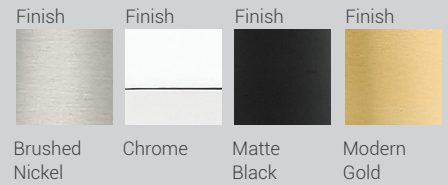

Titus

The Titus series makes a bold fashion statement with tapered clear glass shades and tubular bulbs. Rings of light with the option to have the glass shade positioned up or down – along with multiple arm lengths to choose from – make this a versatile group that can be customized to many tastes. A complementary two-light wall sconce with up- and downward light will provide even illumination for make-up or grooming tasks when flanking a mirror. Titus wall fixtures can be ordered in a choice of Brushed Nickel, Matte Black, Chrome, and Modern Gold finishes; the hanging fixtures are available in Matte Black and Modern Gold.

Titus

The Titus vanity series makes a bold fashion statement with tapered clear glass shades and tubular bulbs. A complementary two-light wall sconce with up- and downward light will provide even illumination for make-up or grooming tasks when flanking a mirror. Titus wall fixtures can be ordered in a choice of Brushed Nickel, Matte Black, Chrome, and Modern Gold finishes; the hanging fixtures are available in Matte Black and Modern Gold.