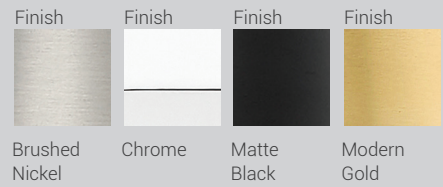

| B |

	Product	Available Finish	Bulbs/Wattage	L/ext.	W	H	Wall Plate
A	1102-1S-BN	BN, CH, MB, MGLD	(1) 60W-m	6"	4.75"	9.5"	4.63" diameter
B	1102-2V-BN	BN, CH, MB, MGLD	(2) 60W-m	6"	13.75"	9.5"	6"x 4.5" oval
C	1102-3V-BN	BN, CH, MB, MGLD	(3) 60W-m	6"	22"	9.5"	6"x 4.5" oval
D	1102-4V-BN	BN, CH, MB, MGLD	(4) 60W-m	6"	31.25"	9.5"	6"x 4.5" oval
E	1102-5V-BN	BN, CH, MB, MGLD	(5) 60W-m	6"	40.25"	9.5"	6"x 4.5" oval

These vanity fixtures can be mounted facing up or down