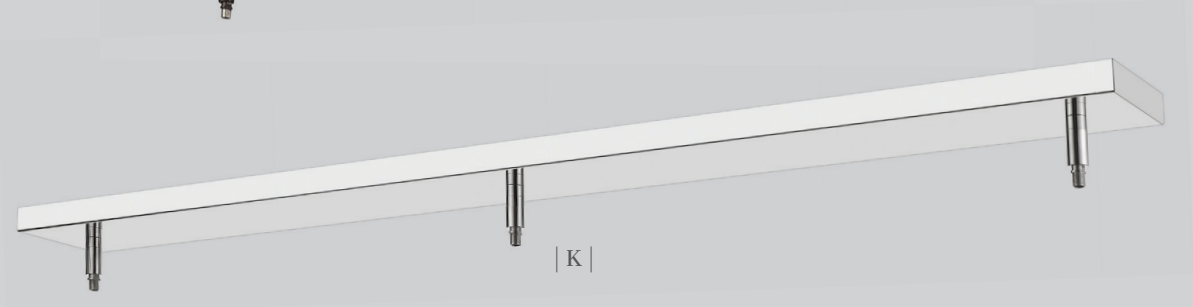

Product	Available Finish	# of lights	L	W
A	CP1205R-BN	BN, MB, RB, MGLD	5	12"	12"
B	CP1807R-RB	BN, MB, RB, MGLD	7	18"	18"
C	CP2411R-RB	BN, MB, RB, MGLD	11	24"	24"
D	CP3627R-BN	BN, MB, RB, MGLD	27	36"	36"
E	CP4205L-MB	BN, MB, RB, MGLD	5	42"	4.75"
F	CP5407L-BN	BN, MB, RB, MGLD	7	54"	4.75"
G	CP4217L-RB	BN, MB, RB, MGLD	17	42"	18"
H	CP5423L-MB	BN, MB, RB, MGLD	23	54"	18"
I	CP1803-BN	BN, BRZ, CH, HBR, MB	3	17.75"	17.75"
J	CP3402-BRZ	BN, BRZ, CH, HBR, MB	2	34"	4.5"
K	CP4403-CH	BN, BRZ, CH, HBR, MB	3	44"	4.5"
L	CP5404-MB	BN, BRZ, CH, HBR, MB	4	54"	4.5"
M	CP6405-BN	BN, BRZ, CH, HBR, MB	5	64"	4.5"