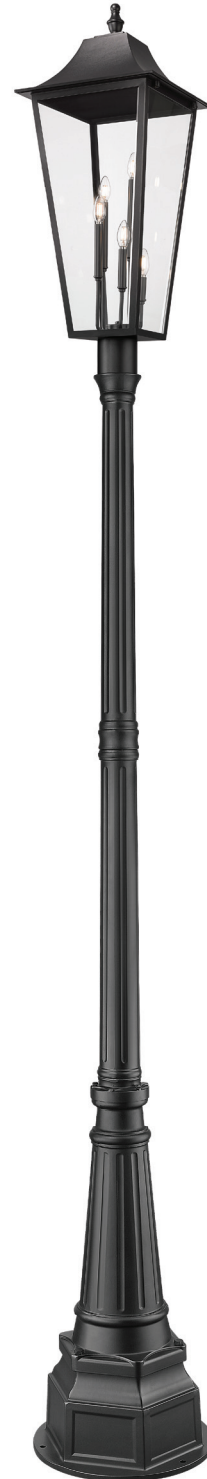

| L |

| N |

| M |

| O |

| P |

	Product	Bulbs/Wattage	W	H	Overall-H	Chain Length	Wire Length	Ceiling Plate Size
L	5008CHXXL-BK	(5) 60W-c	16"	35.75"	95.75"	60"	110"	4.75" diameter
M	5008CHXL-BK	(3) 60W-c	12"	27.5"	87.5"	60"	110"	4.75" diameter
N	5008CHB-BK	(3) 60W-c	10"	23"	83"	60"	110"	4.75" diameter