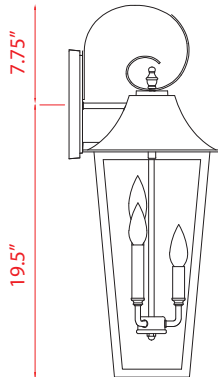

Back Plate measures:
5.875"W x 9.375"H

| A |

Back Plate measures:
4.75"W x 7.875"H

| B |

Back Plate measures:
4.5"W x 6.5"H

| C |

	Product	Bulb/ Wattage	L/Ext.	W	H	Wall Plate
A	5013B-BK	(1) 60W-m	9.25"	8"	22.25"	5.5"W x 8.625"H
B	5013M-BK	(1) 60W-m	9.25"	8"	16.5"	5.5"W x 5.625"H
C	5013S-BK	(1) 60W-m	7.25"	6"	12.75"	4.75"W x 6.75"H

Back Plate measures:
8.25"W x 11.75"H

| A |

Back Plate measures:
4.75"W x 7.875"H

| D |

Back Plate measures:
7.125"W x 10.625"H

| B |

Back Plate measures:
4.5"W x 6.5"H

| E |

Finish

Black

Glass

Clear Bevelled Glass

Back Plate measures:
5.91"W x 13.88"H

| A |

Back Plate measures:
4.5"W x 7.87"H

| D |

Back Plate measures:
5.38"W x 11.75"H

| B |

Back Plate measures:
4.72"W x 6.25"H

| E |

Back Plate measures:
4.5"W x 10"H

| C |

	Product	Bulbs/Wattage	L/Ext.	W	H	Wall Plate Size
A	5008XXL-BK	(5) 60W-c	17.5"	16"	44"	5.91"W x 13.88"H
B	5008XL-BK	(3) 60W-c	13"	12"	33.25"	5.38"W x 11.75"H
C	5008B-BK	(3) 60W-c	11"	10"	27.25"	4.5"W x 10"H
D	5008M-BK	(1) 100W-m	9"	8"	22.25"	4.5"W x 7.87"H
E	5008S-BK	(1) 100W-m	7"	6"	17.25"	4.72"W x 6.25"H