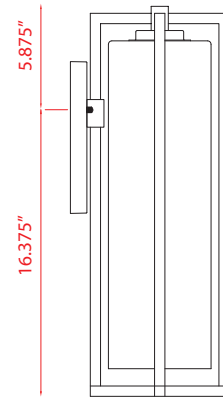

Back Plate measures:
5.875"W x 9.375"H

| A |

Back Plate measures:
4.75"W x 7.875"H

| B |

Back Plate measures:
4.5"W x 6.5"H

| C |

	Product	Bulbs/ Wattage	L/Ext.	W	H	Wall Plate
A	5016B-BK	(4) 60W-c	14.25"	12"	28"	5.875"W x 9.375"H
B	5016M-BK	(3) 60W-c	10.75"	9"	21.5"	4.75"W x 7.875"H
C	5016S-BK	(1) 60W-m	8.5"	7"	16.75"	4.5"W x 6.5"H

| D |

| E |

| F |

| G |

| H |

	Product	Bulbs/Wattage	W	H	Overall H	Chain	Wire	Ceiling Plate Size
D	5016CHB-BK	(4) 60W-c	12"	23.75"	64.5"	36"	48"	5.125" diameter
E	5016PHBR-BK	(4) 60W-c	12"	25.25"	---	---	---	---
F	5016PHMR-BK	(3) 60W-c	9"	20.25"	---	---	---	---
G	5016PHBR-5011P-BK	(4) 60W-c	12"	119.25"	---	---	---	---
H	5016PHMR-5012P-BK	(3) 60W-c	9"	94"	---	---	---	---

Back Plate measures:
5.875"W x 9.375"H

| A |

Back Plate measures:
4.75"W x 7.875"H

| B |

Back Plate measures:
4.5"W x 6.5"H

| C |

	Product	Bulb/ Wattage	L/Ext.	W	H	Wall Plate
A	5013B-BK	(1) 60W-m	9.25"	8"	22.25"	5.5"W x 8.625"H
B	5013M-BK	(1) 60W-m	9.25"	8"	16.5"	5.5"W x 5.625"H
C	5013S-BK	(1) 60W-m	7.25"	6"	12.75"	4.75"W x 6.75"H

Back Plate measures:
8.25"W x 11.75"H

| A |

Back Plate measures:
4.75"W x 7.875"H

| D |

Back Plate measures:
7.125"W x 10.625"H

| B |

Back Plate measures:
4.5"W x 6.5"H

| E |