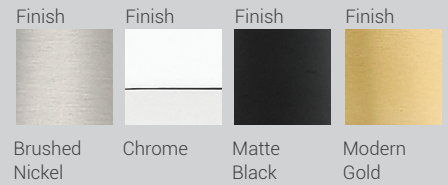

These vanity fixtures can be mounted facing up or down

Titus

The Titus series makes a bold fashion statement with tapered clear glass shades and tubular bulbs. Rings of light with the option to have the glass shade positioned up or down – along with multiple arm lengths to choose from – make this a versatile group that can be customized to many tastes. A complementary two-light wall sconce with up- and downward light will provide even illumination for make-up or grooming tasks when flanking a mirror. Titus wall fixtures can be ordered in a choice of Brushed Nickel, Matte Black, Chrome, and Modern Gold finishes; the hanging fixtures are available in Matte Black and Modern Gold.

Titus

The Titus vanity series makes a bold fashion statement with tapered clear glass shades and tubular bulbs. A complementary two-light wall sconce with up- and downward light will provide even illumination for make-up or grooming tasks when flanking a mirror. Titus wall fixtures can be ordered in a choice of Brushed Nickel, Matte Black, Chrome, and Modern Gold finishes; the hanging fixtures are available in Matte Black and Modern Gold.