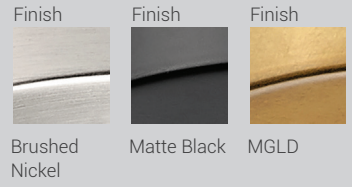

Farrell

The elongated fluted shape of the Farrell series provides plenty of light in a slim silhouette. Available as a pendant as well as a wall sconce, Farrell can be ordered in a choice of Brushed Nickel, Matte Black, and Modern Gold finishes.

| A |

| B |

| C |

	Product	Available Finish	Bulbs/Wattage	L/Ext.	W	H	Overall-H	Cord Length	Ceiling/Wall Plate
A	3043P6-5R-BN	BN, MB, MGLD	(5) 60W-m	---	12"	11"	124"	110" cord	12" diameter
B	3043P6-7R-BN	BN, MB, MGLD	(7) 60W-m	---	18"	11"	124"	110" cord	18" diameter
C	3043P6-5L-BN	BN, MB, MGLD	(5) 60W-m	42"	6"	11"	124"	110" cord	42" x 6"

Farrel

The elongated fluted shape of the Farrel series provides plenty of light in a slim silhouette.

Available as a pendant as well as a wall sconce, Farrel can be ordered in a choice of Brushed Nickel, Matte Black, and Modern Gold finishes.