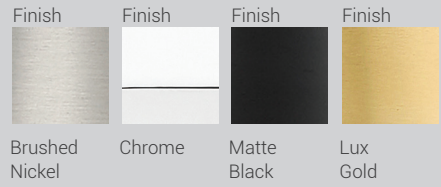

Brushed Nickel

Chrome

Matte Black

Luxe Gold