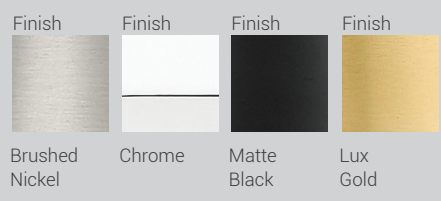

Brushed Nickel   Chrome   Matte Black   Luxe Gold