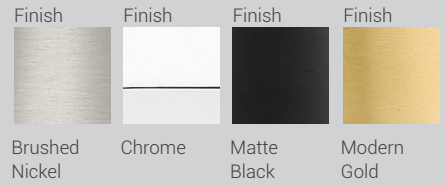

Brushed Nickel   Chrome   Matte Black   Modern Gold