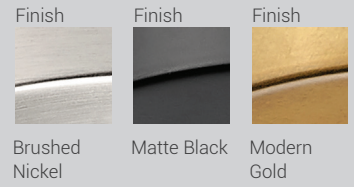

Farrel

The elongated fluted shape of the Farrel series provides plenty of light in a slim silhouette. Available as a pendant as well as a wall sconce, Farrel can be ordered in a choice of Brushed Nickel, Matte Black, and Modern Gold finishes.