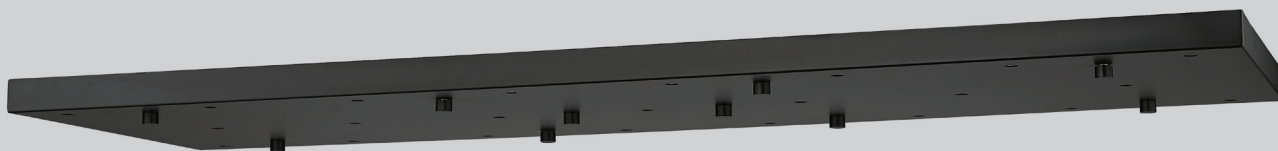

Z-STUDIO

Multi Port Canopies

Create your own distinctive grouping by adding multiple pendants to a single electrical box using the parts supplied with the pendants. Available in round and linear shapes, from 3 to 27 port configurations (items "A-H"). Available in Matte Black, Rubbed Brass, Modern Gold and Brushed Nickel. Colors can vary between the Multi Port Canopies and the pendants so please check color compatibility.

| H |