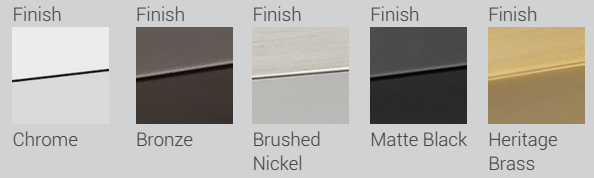

These sconces can be mounted facing up or down

Farrel

The elongated fluted shape of the Farrel series provides plenty of light in a slim silhouette. Available as a pendant as well as a wall sconce, Farrel can be ordered in a choice of Brushed Nickel, Matte Black, and Modern Gold finishes.

Farrel

The elongated fluted shape of the Farrel series provides plenty of light in a slim silhouette. Available as a pendant as well as a wall sconce, Farrel can be ordered in a choice of Brushed Nickel, Matte Black, and Modern Gold finishes.

Z-STUDIO

Multi Port Canopies

Create your own distinctive grouping by adding multiple pendants to a single electrical box using the parts supplied with the pendants. Available in round and linear shapes, from 3 to 27 port configurations (items "A-H"). Available in Matte Black, Rubbed Brass, Modern Gold and Brushed Nickel. Colors can vary between the Multi Port Canopies and the pendants so please check color compatibility.

Danica

Clean lines and design versatility are hallmarks of the Danica series. Offered in a variety of configurations – from classic chandeliers to contemporary linear fixtures, as well as luxurious bath fixtures – Danica can be ordered in a choice of a Matte Black or a Modern Gold finish.