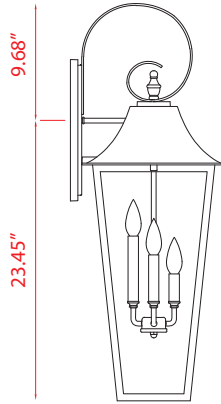

Back Plate measures:
5.875"W x 9.375"H

| A |

Back Plate measures:
4.75"W x 7.875"H

| B |

Back Plate measures:
4.5"W x 6.5"H

| C |

	Product	Bulb/ Wattage	L/Ext.	W	H	Wall Plate
A	5013B-BK	(1) 60W-m	9.25"	8"	22.25"	5.5"W x 8.625"H
B	5013M-BK	(1) 60W-m	9.25"	8"	16.5"	5.5"W x 5.625"H
C	5013S-BK	(1) 60W-m	7.25"	6"	12.75"	4.75"W x 6.75"H

Back Plate measures:
8.25"W x 11.75"H

| A |

Back Plate measures:
4.75"W x 7.875"H

| D |

Back Plate measures:
7.125"W x 10.625"H

| B |

Back Plate measures:
4.5"W x 6.5"H

| E |

Finish

Black

Glass

Clear Bevelled Glass

Back Plate measures:
5.91"W x 13.88"H

| A |

Back Plate measures:
4.5"W x 7.87"H

| D |

Back Plate measures:
5.38"W x 11.75"H

| B |

Back Plate measures:
4.72"W x 6.25"H

| E |

Back Plate measures:
4.5"W x 10"H

| C |

	Product	Bulbs/Wattage	L/Ext.	W	H	Wall Plate Size
A	5008XXL-BK	(5) 60W-c	17.5"	16"	44"	5.91"W x 13.88"H
B	5008XL-BK	(3) 60W-c	13"	12"	33.25"	5.38"W x 11.75"H
C	5008B-BK	(3) 60W-c	11"	10"	27.25"	4.5"W x 10"H
D	5008M-BK	(1) 100W-m	9"	8"	22.25"	4.5"W x 7.87"H
E	5008S-BK	(1) 100W-m	7"	6"	17.25"	4.72"W x 6.25"H