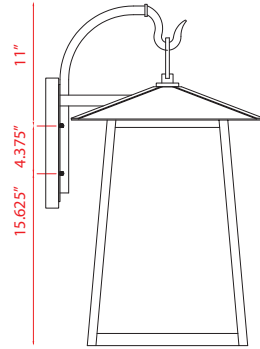

Back Plate measures:
5.875"W x 9.375"H

| A |

Back Plate measures:
4.75"W x 7.875"H

| B |

Back Plate measures:
4.5"W x 6.5"H

| C |

	Product	Bulbs/ Wattage	L/Ext.	W	H	Wall Plate
A	5016B-BK	(4) 60W-c	14.25"	12"	28"	5.875"W x 9.375"H
B	5016M-BK	(3) 60W-c	10.75"	9"	21.5"	4.75"W x 7.875"H
C	5016S-BK	(1) 60W-m	8.5"	7"	16.75"	4.5"W x 6.5"H

Back Plate measures:
5.875"W x 9.375"H

| A |

Back Plate measures:
4.75"W x 7.875"H

| B |

Back Plate measures:
4.5"W x 6.5"H

| C |

	Product	Bulb/ Wattage	L/Ext.	W	H	Wall Plate
A	5013B-BK	(1) 60W-m	9.25"	8"	22.25"	5.5"W x 8.625"H
B	5013M-BK	(1) 60W-m	9.25"	8"	16.5"	5.5"W x 5.625"H
C	5013S-BK	(1) 60W-m	7.25"	6"	12.75"	4.75"W x 6.75"H

| E |

| D |

| F |

| G |

| H |

	Product	Bulbs/Wattage	W	H	Overall H	Chain	Wire	Ceiling Plate Size
D	5013CHB-BK	(1) 60W-m	8"	25"	65"	36"	48"	4.75" diameter
E	5013PHBR-BK	(1) 60W-m	8"	25.75"	---	---	---	---
F	5013PHBS-BK	(1) 60W-m	8"	24.5"	---	---	---	---
G	5013PHBR-5012P-BK	(1) 60W-m	9"	99.5"	---	---	---	---
H	5013PHBS-536P-BK	(1) 60W-m	9.25"	118.5"	---	---	---	---

Back Plate measures:
8.25"W x 11.75"H

| A |

Back Plate measures:
4.75"W x 7.875"H

| D |

Back Plate measures:
7.125"W x 10.625"H

| B |

Back Plate measures:
4.5"W x 6.5"H

| E |