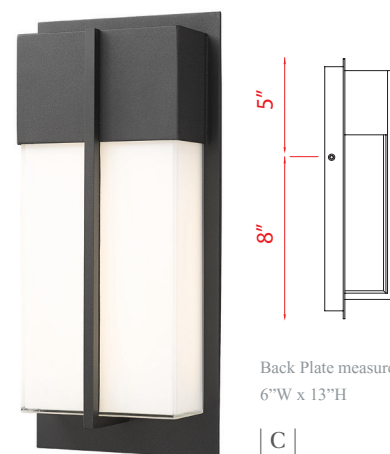

Finish

Black

Back Plate measures:
8"W x 24"H

| A |

Back Plate measures:
8"W x 18"H

| B |

Back Plate measures:
6"W x 13"H

| C |