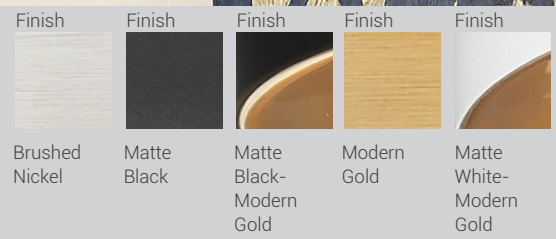

Kawan

An elegant option to beautifully illuminate any room, the Kawan flush-mount offers both single and double finish treatments. It offers a 90 CRI and a choice of 5CCT to achieve just the right color temperature of dimmable light. Finish options include Brushed Nickel, Matte Black, Modern Gold, and combinations of Matte Black + Modern Gold, and Matte White + Modern Gold.

	Product	Finishes	Wattage	Source Lumens	Delivered Lumens	CCT	CRI	W	H	Ceiling Plate
A	1014F12-BN-LED	BN, MB, MB-MGLD, MGLD,MW-MGLD	(1) 24W-LED	2160LM	1143LM	5CCT	>90	12"	3"	12" diameter
B	1014F12-MB-LED	BN, MB, MB-MGLD, MGLD,MW-MGLD	(1) 24W-LED	2160LM	996LM	5CCT	>90	12"	3"	12" diameter
C	1014F12-MB-MGLD-LED	BN, MB, MB-MGLD, MGLD,MW-MGLD	(1) 24W-LED	2160LM	1052LM	5CCT	>90	12"	3"	12" diameter
D	1014F12-MGLD-LED	BN, MB, MB-MGLD, MGLD,MW-MGLD	(1) 24W-LED	2160LM	1097LM	5CCT	>90	12"	3"	12" diameter
E	1014F12-MW-MGLD-LED	BN, MB, MB-MGLD, MGLD,MW-MGLD	(1) 24W-LED	2160LM	1052LM	5CCT	>90	12"	3"	12" diameter