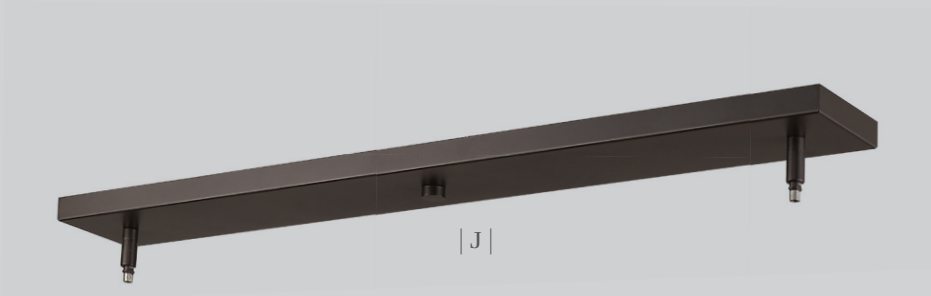

Product	Available Finish	# of lights	L	W
A	CP1205R-BN	BN, MB, RB, MGLD	5	12"	12"
B	CP1807R-RB	BN, MB, RB, MGLD	7	18"	18"
C	CP2411R-RB	BN, MB, RB, MGLD	11	24"	24"
D	CP3627R-BN	BN, MB, RB, MGLD	27	36"	36"
E	CP4205L-MB	BN, MB, RB, MGLD	5	42"	4.75"
F	CP5407L-BN	BN, MB, RB, MGLD	7	54"	4.75"
G	CP4217L-RB	BN, MB, RB, MGLD	17	42"	18"
H	CP5423L-MB	BN, MB, RB, MGLD	23	54"	18"
I	CP1803-BN	BN, BRZ, CH, HBR, MB	3	17.75"	17.75"
J	CP3402-BRZ	BN, BRZ, CH, HBR, MB	2	34"	4.5"
K	CP4403-CH	BN, BRZ, CH, HBR, MB	3	44"	4.5"
L	CP5404-MB	BN, BRZ, CH, HBR, MB	4	54"	4.5"
M	CP6405-BN	BN, BRZ, CH, HBR, MB	5	64"	4.5"