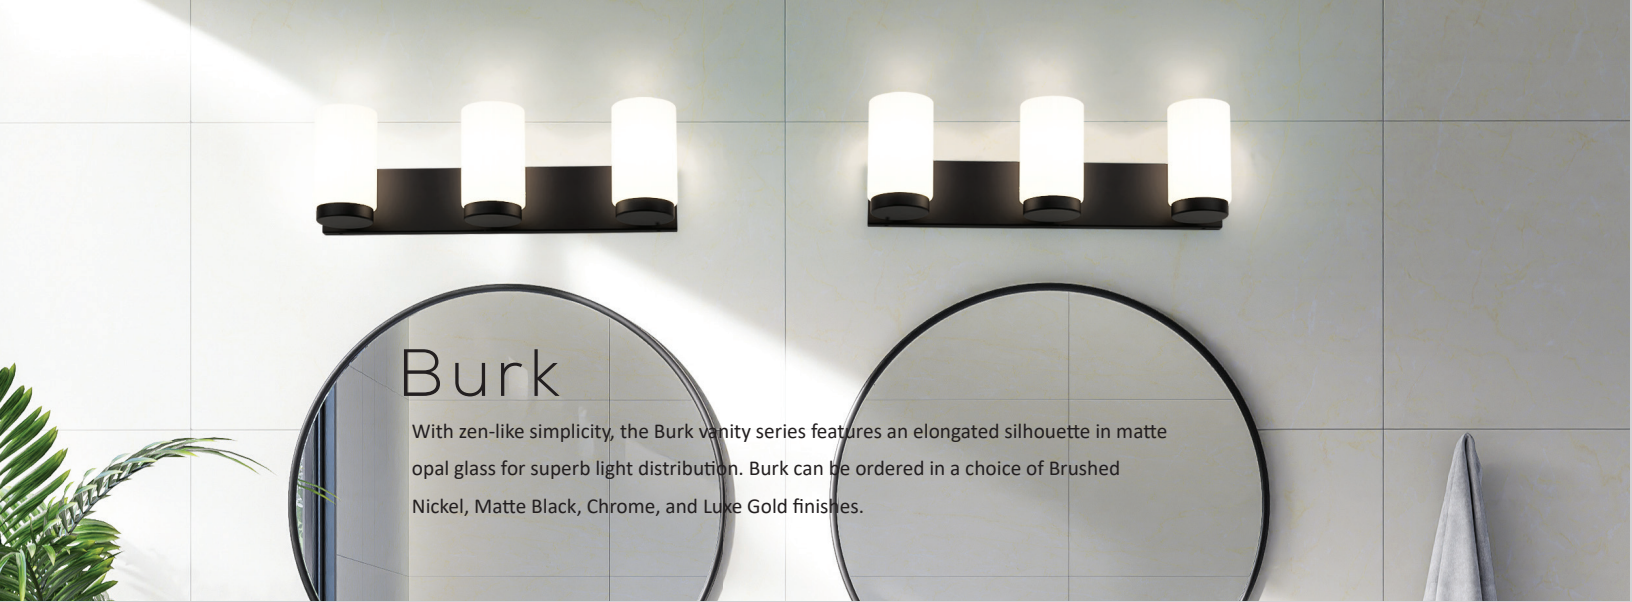

These vanity fixtures can be mounted facing up or down

| C |

| D |

| E |

Burk

With zen-like simplicity, the Burk vanity series features an elongated silhouette in matte opal glass for superb light distribution. Burk can be ordered in a choice of Brushed Nickel, Matte Black, Chrome, and Luxe Gold finishes.