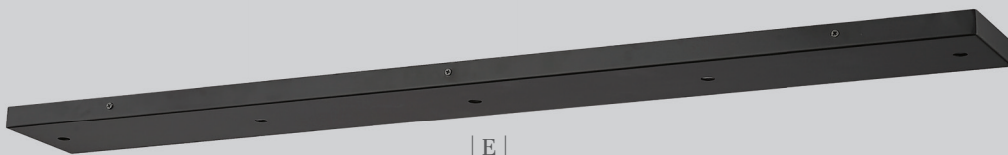

Z-STUDIO

Multi Port Canopies

Create your own distinctive grouping by adding multiple pendants to a single electrical box using the parts supplied with the pendants. Available in round and linear shapes, from 3 to 27 port configurations (items "A-H"). Available in Matte Black, Rubbed Brass, Modern Gold and Brushed Nickel. Colors can vary between the Multi Port Canopies and the pendants so please check color compatibility.

| E |