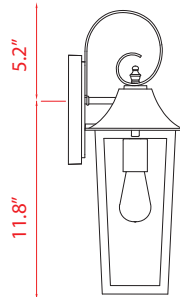

Back Plate measures:
5.875"W x 9.375"H

| A |

Back Plate measures:
4.75"W x 7.875"H

| B |

Back Plate measures:
4.5"W x 6.5"H

| C |

	Product	Bulb/ Wattage	L/Ext.	W	H	Wall Plate
A	5013B-BK	(1) 60W-m	9.25"	8"	22.25"	5.5"W x 8.625"H
B	5013M-BK	(1) 60W-m	9.25"	8"	16.5"	5.5"W x 5.625"H
C	5013S-BK	(1) 60W-m	7.25"	6"	12.75"	4.75"W x 6.75"H

Back Plate measures:
5.875"W x 9.375"H

| C |

	Product	Bulbs/ Wattage	L/Ext.	W	H	Wall Plate
A	5015XXL-BK	(6) 60W-c	20"	17.5"	31"	8.25"W x 11.75"H
B	5015XL-BK	(5) 60W-c	18"	15.5"	27"	7.125"W x 10.625"H
C	5015B-BK	(4) 60W-c	15.75"	13.5"	23"	5.875"W x 9.375"H
D	5015M-BK	(3) 60W-c	13.25"	11.5"	19"	4.75"W x 7.875"H
E	5015S-BK	(1) 100W-m	11.25"	9.5"	15"	4.5"W x 6.5"H

Finish

Black

Glass

Clear Bevelled Glass

Back Plate measures:
5.91"W x 13.88"H

| A |

Back Plate measures:
4.5"W x 7.87"H

| D |

Back Plate measures:
5.38"W x 11.75"H

| B |

Back Plate measures:
4.72"W x 6.25"H

| E |

Back Plate measures:
4.5"W x 10"H

| C |

	Product	Bulbs/Wattage	L/Ext.	W	H	Wall Plate Size
A	5008XXL-BK	(5) 60W-c	17.5"	16"	44"	5.91"W x 13.88"H
B	5008XL-BK	(3) 60W-c	13"	12"	33.25"	5.38"W x 11.75"H
C	5008B-BK	(3) 60W-c	11"	10"	27.25"	4.5"W x 10"H
D	5008M-BK	(1) 100W-m	9"	8"	22.25"	4.5"W x 7.87"H
E	5008S-BK	(1) 100W-m	7"	6"	17.25"	4.72"W x 6.25"H