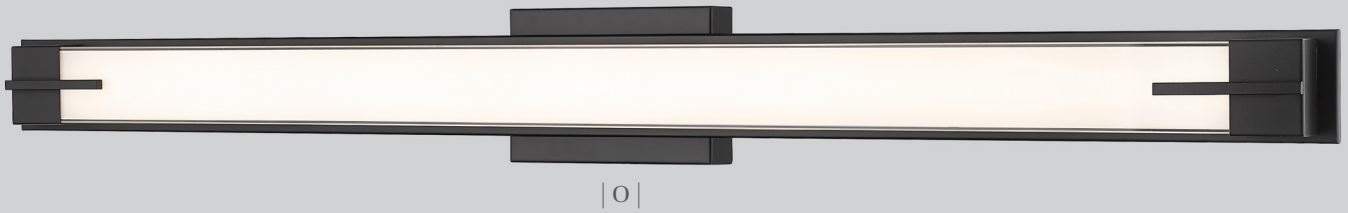

| I |

| J |

| K |

| L |

	Product	Available Finish	Bulbs/Wattage	Source Lumens	Delivered Lumens	CCT	CRI	L/ext.	W	H	Wall Plate
I	4100-33W-BN-LED	BN, CH, MB, MGLD	(1) 33W-LED	3300LM	1800LM	5CCT	>90	3"	33"	4.5"	6.75" x 4.5"
J	4100-33W-CH-LED	BN, CH, MB, MGLD	(1) 33W-LED	3300LM	1800LM	5CCT	>90	3"	33"	4.5"	6.75" x 4.5"
K	4100-33W-MB-LED	BN, CH, MB, MGLD	(1) 33W-LED	3300LM	1800LM	5CCT	>90	3"	33"	4.5"	6.75" x 4.5"
L	4100-33W-MGLD-LED	BN, CH, MB, MGLD	(1) 33W-LED	3300LM	1800LM	5CCT	>90	3"	33"	4.5"	6.75" x 4.5"