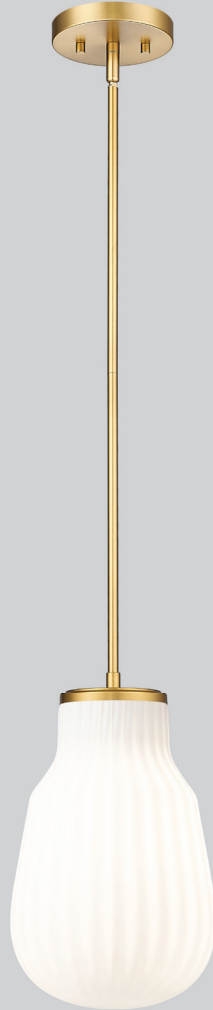

Finish	Finish
Matte Black	Modern Gold

| B |

	Product	Bulbs/Wattage	W	H	Overall-H	Chain/Rod	Wire	Ceiling/Wall Plate
A	7510P10-MGLD	(1) 60W-m	10"	14.25"	98"	6x12" + 1x6" + 1x3" rods	110"	5" diameter
B	7511P8-MGLD	(1) 60W-m	8"	13.25"	98"	6x12" + 1x6" + 1x3" rods	110"	5" diameter
C	7512P13-MGLD	(1) 60W-m	13"	14.25"	98"	6x12" + 1x6" + 1x3" rods	110"	5" diameter