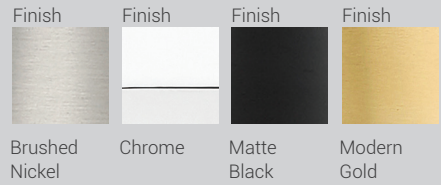

| B |

	Product	Available Finish	Bulbs/Wattage	L/ext.	W	H	Wall Plate
A	1102-1S-MB	BN, CH, MB, MGLD	(1) 60W-m	6"	4.75"	9.5"	4.63" diameter
B	1102-2V-MB	BN, CH, MB, MGLD	(2) 60W-m	6"	13.75"	9.5"	6"x 4.5" oval
C	1102-3V-MB	BN, CH, MB, MGLD	(3) 60W-m	6"	22"	9.5"	6"x 4.5" oval
D	1102-4V-MB	BN, CH, MB, MGLD	(4) 60W-m	6"	31.25"	9.5"	6"x 4.5" oval
E	1102-5V-MB	BN, CH, MB, MGLD	(5) 60W-m	6"	40.25"	9.5"	6"x 4.5" oval

These vanity fixtures can be mounted facing up or down