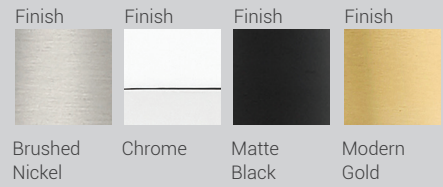

Titus

The Titus vanity series makes a bold fashion statement with tapered clear glass shades and tubular bulbs. A complementary two-light wall sconce with up- and downward light will provide even illumination for make-up or grooming tasks when flanking a mirror. Titus wall fixtures can be ordered in a choice of Brushed Nickel, Matte Black, Chrome, and Modern Gold finishes; the hanging fixtures are available in Matte Black and Modern Gold.

These vanity fixtures can be mounted facing up or down

Titus

The Titus vanity series makes a bold fashion statement with tapered clear glass shades and tubular bulbs. A complementary two-light wall sconce with up- and downward light will provide even illumination for make-up or grooming tasks when flanking a mirror. Titus wall fixtures can be ordered in a choice of Brushed Nickel, Matte Black, Chrome, and Modern Gold finishes; the hanging fixtures are available in Matte Black and Modern Gold.