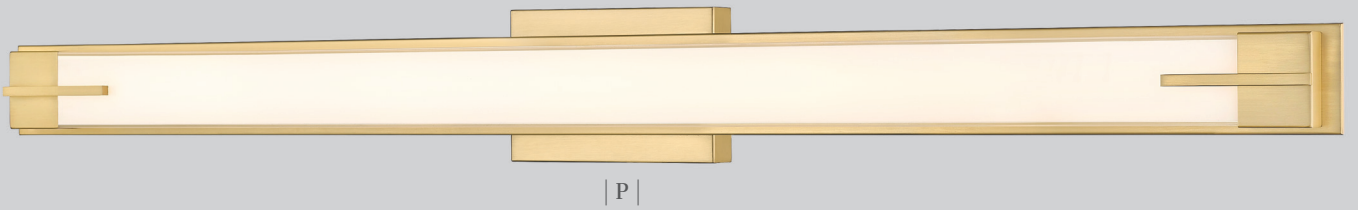

Product	Available Finish	Bulbs/Wattage	Source Lumens	Delivered Lumens	CCT	CRI	L/ext.	W	H	Wall Plate
M	4100-43W-BN-LED	BN, CH, MB, MGLD	(1) 46W-LED	4600LM	2300LM	5CCT	>90	3"	43"	4.5"	6.75" x 4.5"
N	4100-43W-CH-LED	BN, CH, MB, MGLD	(1) 46W-LED	4600LM	2300LM	5CCT	>90	3"	43"	4.5"	6.75" x 4.5"
O	4100-43W-MB-LED	BN, CH, MB, MGLD	(1) 46W-LED	4600LM	2300LM	5CCT	>90	3"	43"	4.5"	6.75" x 4.5"
P	4100-43W-MGLD-LED	BN, CH, MB, MGLD	(1) 46W-LED	4600LM	2300LM	5CCT	>90	3"	43"	4.5"	6.75" x 4.5"