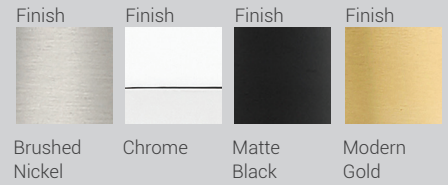

Brushed Nickel   Chrome   Matte Black   Modern Gold