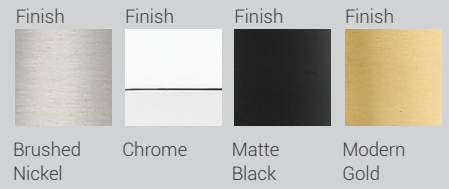

| A |

| B |

| C |

| D |

Chase

The Chase vanity series has a low profile with a Minimalist aesthetic that can complement many décor styles. Fixtures can be ordered in a choice of Brushed Nickel, Matte Black, Chrome, and Modern Gold finishes. It offers a 90 CRI and a choice of 5CCT to achieve just the right color temperature of dimmable light.