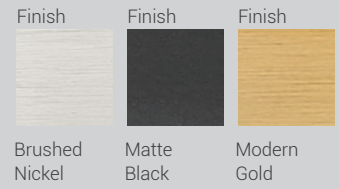

| B |

These vanity fixtures can be mounted facing up or down

| C |

| F |

| D |

| E |

Titus

The Titus vanity series makes a bold fashion statement with tapered clear glass shades and tubular bulbs. A complementary two-light wall sconce with up- and downward light will provide even illumination for make-up or grooming tasks when flanking a mirror. Titus wall fixtures can be ordered in a choice of Brushed Nickel, Matte Black, Chrome, and Modern Gold finishes; the hanging fixtures are available in Matte Black and Modern Gold.

These vanity fixtures can be mounted facing up or down

Ballord

Stylish metal banding in a choice of a Brushed Nickel, Matte Black, and Modern Gold finish brings a touch of sophistication to the Ballord flush-mount, which will provide dimmable ambient light to any room. It also offers a 90 CRI and a choice of 5 CCT to achieve just the right color temperature.