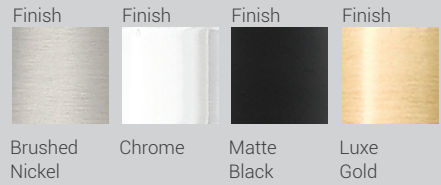

Brushed Nickel

Chrome

Matte Black

Luxe Gold