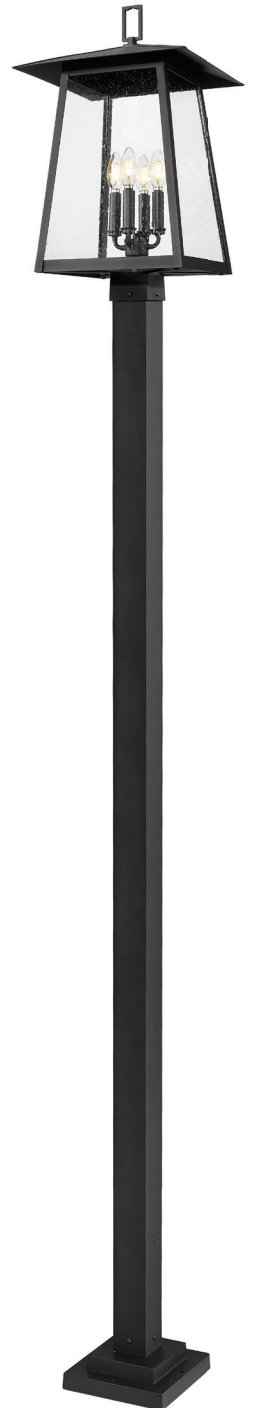

| O |

	Product	Bulbs/Wattage	W	H	Overall-H	Chain Length	Wire Length	Ceiling Plate Size
L	5015CHXXL-BK	(6) 60W-c	17.5"	28"	68.5"	36"	48"	4.75" x 4.75"
M	5015CHXL-BK	(5) 60W-c	15.5"	24"	64.5"	36"	48"	4.75" x 4.75"