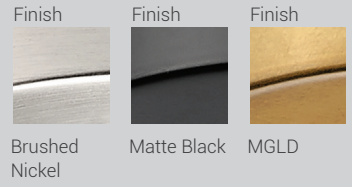

These sconces can be mounted facing up or down

Farrel

The elongated fluted shape of the Farrel series provides plenty of light in a slim silhouette. Available as a pendant as well as a wall sconce, Farrel can be ordered in a choice of Brushed Nickel, Matte Black, and Modern Gold finishes.

| A |

| B |

| C |

Multi Point Mounting Available
Please Check Color Compatibility

Please see page 22-23

| D |

| E |

| F |

Farrell

The elongated fluted shape of the Farrell series provides plenty of light in a slim silhouette. Available as a pendant as well as a wall sconce, Farrell can be ordered in a choice of Brushed Nickel, Matte Black, and Modern Gold finishes.