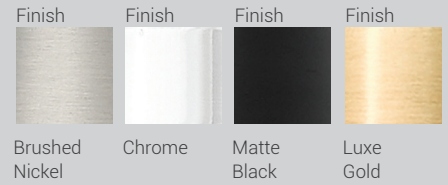

| B |

	Product	Available Finish	Bulbs/Wattage	L/ext.	W	H	Wall Plate
A	745-1S-LG	BN, CH, MB, LG	(1) 60W-m	6.25"	4.75"	8"	4.72"x 7.83" oval
B	745-2V-LG	BN, CH, MB, LG	(2) 60W-m	6.25"	14.5"	8.5"	7.83"x 4.72" oval
C	745-3V-LG	BN, CH, MB, LG	(3) 60W-m	6.25"	23"	8.5"	7.83"x 4.72" oval
D	745-4V-LG	BN, CH, MB, LG	(4) 60W-m	6.25"	31.25"	8.5"	7.83"x 4.72" oval
E	745-5V-LG	BN, CH, MB, LG	(5) 60W-m	6.25"	39.25"	8.5"	7.83"x 4.72" oval