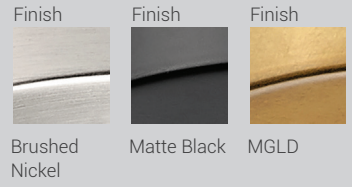

Farrel

The elongated fluted shape of the Farrel series provides plenty of light in a slim silhouette.

Available as a pendant as well as a wall sconce, Farrel can be ordered in a choice of Brushed Nickel, Matte Black, and Modern Gold finishes.

| A |

| B |

| C |

	Product	Available Finish	Bulbs/Wattage	L/Ext.	W	H	Overall-H	Cord Length	Ceiling/Wall Plate
A	3043P7-5R-BN	BN, MB, MGLD	(5) 60W-m	---	12"	13.75"	126.75"	110" cord	12" diameter
B	3043P7-7R-BN	BN, MB, MGLD	(7) 60W-m	---	18"	13.75"	126.75"	110" cord	18" diameter
C	3043P7-5L-BN	BN, MB, MGLD	(5) 60W-m	42"	7.25"	13.75"	126.75"	110" cord	42" x 6"