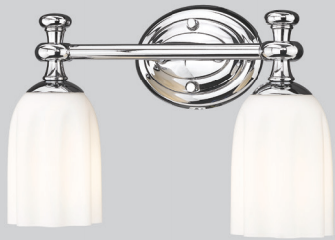

| B |

	Product	Available Finish	Bulbs/Wattage	L/ext.	W	H	Wall Plate
A	1102-1S-CH	BN, CH, MB, MGLD	(1) 60W-m	6"	4.75"	9.5"	4.63" diameter
B	1102-2V-CH	BN, CH, MB, MGLD	(2) 60W-m	6"	13.75"	9.5"	6" x 4.5" oval
C	1102-3V-CH	BN, CH, MB, MGLD	(3) 60W-m	6"	22"	9.5"	6" x 4.5" oval
D	1102-4V-CH	BN, CH, MB, MGLD	(4) 60W-m	6"	31.25"	9.5"	6" x 4.5" oval
E	1102-5V-CH	BN, CH, MB, MGLD	(5) 60W-m	6"	40.25"	9.5"	6" x 4.5" oval

These vanity fixtures can be mounted facing up or down