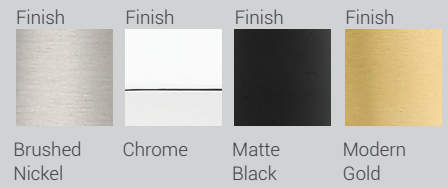

Product	Available Finish	Bulbs/Wattage	L/ext.	W	H	Wall Plate
A	622-1S-CH	BN, CH, MB, MGLD	(1) 60W-m	6"	4.5"	8.75"	4.5" x 7.875"
B	622-2V-CH	BN, CH, MB, MGLD	(2) 60W-m	6"	15"	9"	7.875" x 4.5"
C	622-3V-CH	BN, CH, MB, MGLD	(3) 60W-m	6"	23.5"	9"	7.875" x 4.5"
D	622-4V-CH	BN, CH, MB, MGLD	(4) 60W-m	6"	31.5"	9"	7.875" x 4.5"
E	622-5V-CH	BN, CH, MB, MGLD	(5) 60W-m	6"	40.5"	9"	7.875" x 4.5"

These vanity fixtures can be mounted facing up or down