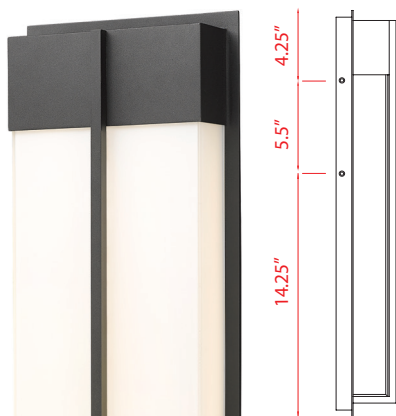

| A |

| B |

	Product	Available Finish	Bulbs/Wattage	L/ext.	W	H	Wall Plate
A	746-1S-LG	BN, CH, MB, LG	(1) 60W-m	5.5"	4.25"	7.25"	4.25" x 7.09"
B	746-2V-LG	BN, CH, MB, LG	(2) 60W-m	5.5"	13.75"	7.25"	13.58" x 4.25"
C	746-3V-LG	BN, CH, MB, LG	(3) 60W-m	5.5"	22.5"	7.25"	22.4" x 4.25"
D	746-4V-LG	BN, CH, MB, LG	(4) 60W-m	5.5"	30"	7.25"	30" x 4.25"
E	746-5V-LG	BN, CH, MB, LG	(5) 60W-m	5.5"	38"	7.25"	37.8" x 4.25"

Finish

Black

Back Plate measures:
8"W x 24"H

| A |

Back Plate measures:
8"W x 18"H

| B |

Back Plate measures:
6"W x 13"H

| C |